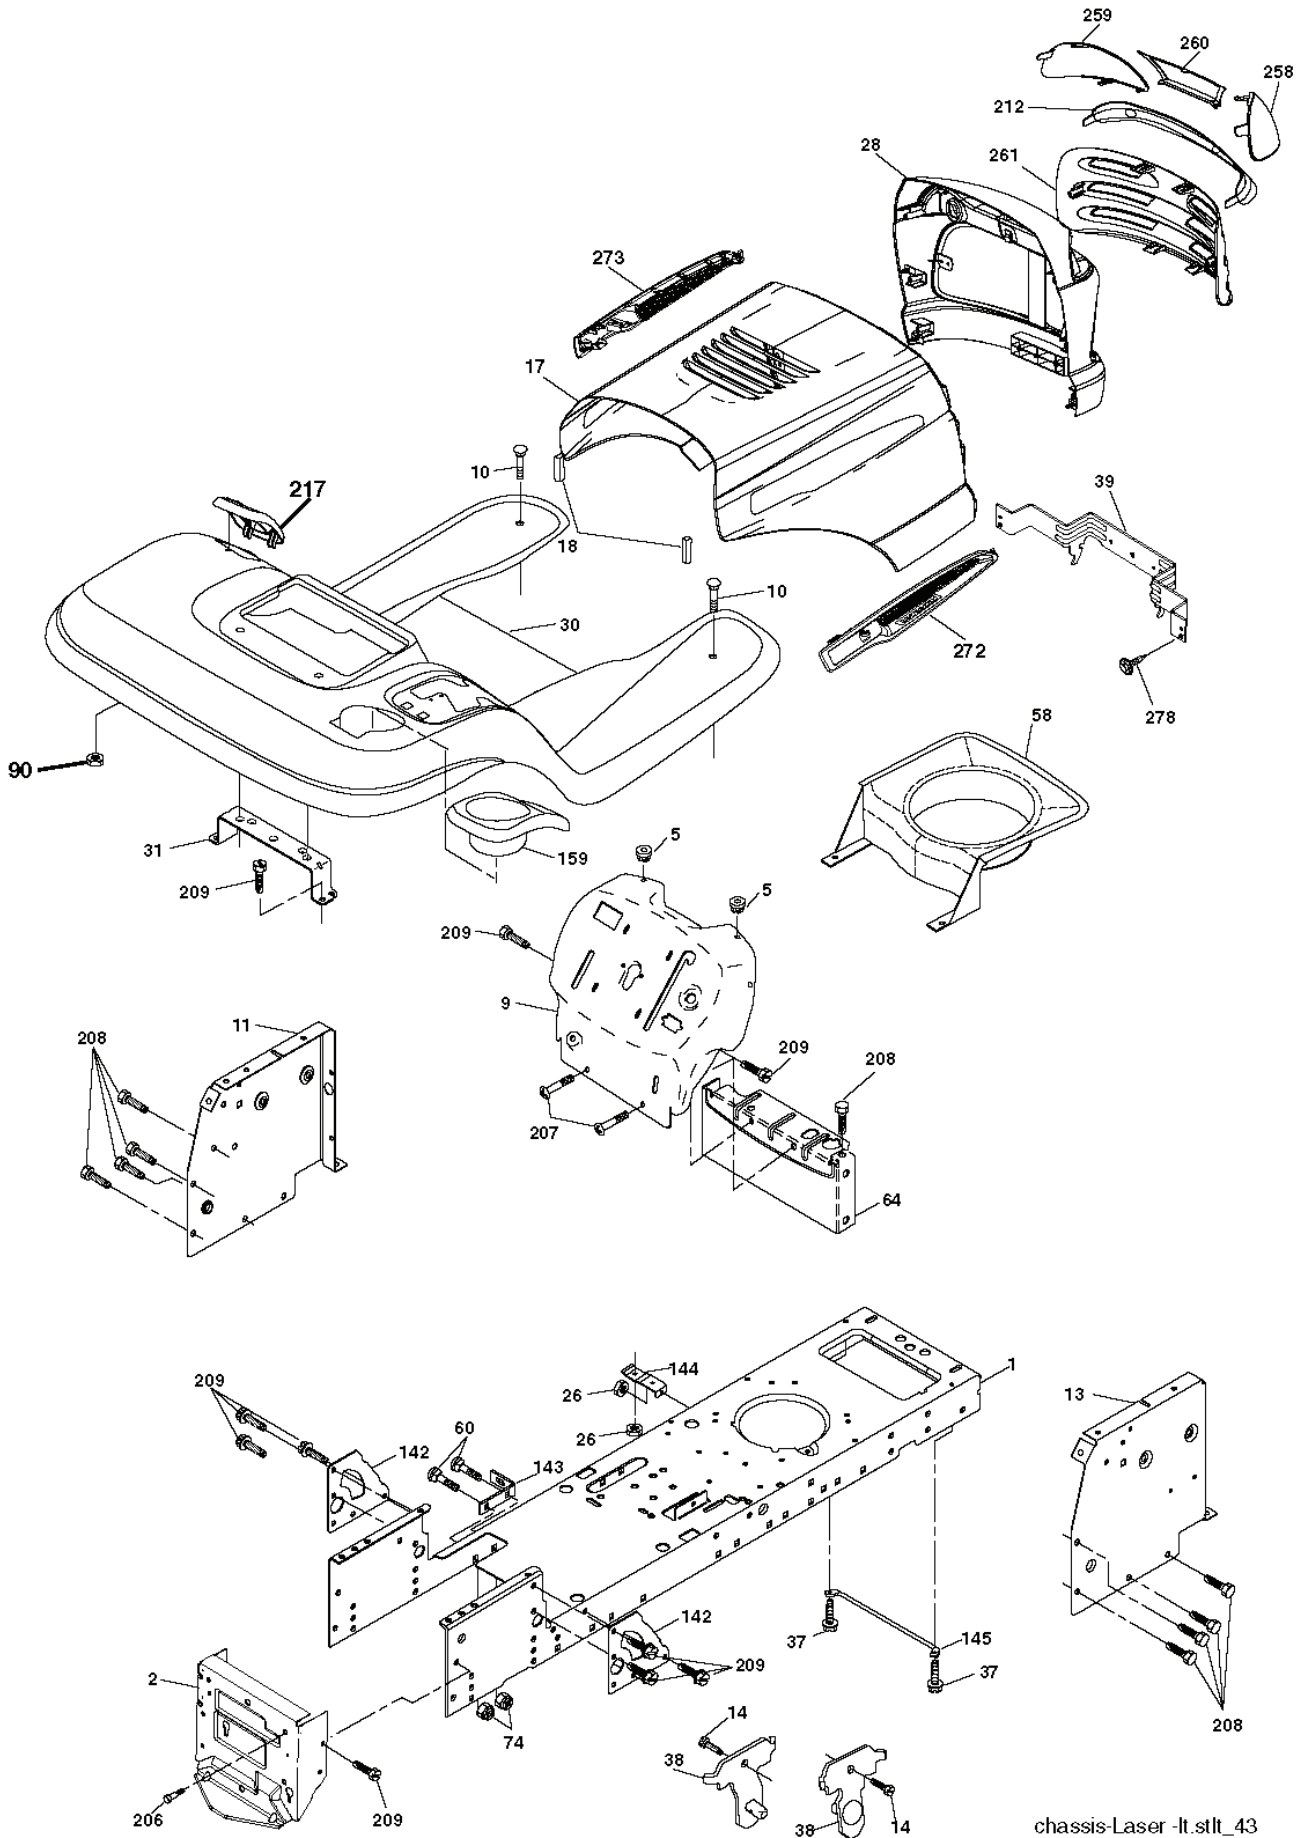

lift-rh.1piece_23

REF.	PART NO.	DESCRIPTION	REMARK	QTY.	KIT
1	532159460	WIRE		1	
2	532159471	LEVER		1	
3	532105767	PIN RETAINING SCREW		1	
4	812000002	RETAINER RING		1	
5	819211621	WASHER		1	
6	532120183	BEARING		1	
7	532125631	HANDLE		1	
8	532124526	KNOB		1	
11	532139865	LINK		1	
12	532139866	LINK		1	
13	532124670	RETAINER RING		1	
15	532173288	LINK		1	
16	873350800	NUT		1	
17	532175689	BRACKET		1	
18	873800800	NUT		1	
19	532139868	LEVER		1	
20	532194209	SPRING		1	
31	532169865	BEARING		1	
32	873540600	NUT		1	
36	532155097	INDICATOR		1	
37	532123935	PLUG		1	
38	817060516	SCREW		1	
40	819112410	WASHER		1	
41	532155098	LEVER		1	

seat_lt.knob_18

REF.	PART NO.	DESCRIPTION	REMARK	QTY.	KIT
1	532190120	SIEGE CONDUCTEUR		1	
2	532140551	BRACKET		1	
5	532145006	CLIP		1	
6	873800600	NUT		1	
7	532124181	SPRING		1	
8	817000616	SCREW		1	
9	819131614	WASHER		1	
10	532195530	BERCEAU DE SIEGE CONDUCTEUR		1	
11	532166369	WING NUT		1	
12	532174648	BRACKET		1	
13	532121248	BUSHING		1	
14	872050412	BOLT		1	
15	532134300	SPACER		1	
16	532121250	SPRING		1	
17	532123976	LOCKNUT		1	
21	532171852	BOLT		1	
22	873800500	LOCK NUT		1	
24	819171912	WASHER		1	
25	532127018	BOLT		1	
41	532140675	STRAP		1	

REF.	PART NO.	DESCRIPTION	REMARK	QTY.	KIT
1	532059192	CAP VALVE		1	
2	532065139	NIPPLE		1	
3	532106222	TIRE	Front 15" x 6.0"-6"	1	
4	532059904	HOSE	(Service Item Only)	1	
5	532138336	RIM	Front 6"	1	
6	532124957	FITTING	(Front Wheel Only)	1	
7	532124959	BEARING	(Front Wheel Only)	1	
8	532138337	RIM SPROCKET	Rear 8"	1	
9	532122082	TIRE	Rear 20" x 10"-8"	1	
10	532124926	HOSE	(Service Item Only)	1	
11	532175039	HUB CAP		1	
--	532144334	SEALING FOAM		1	