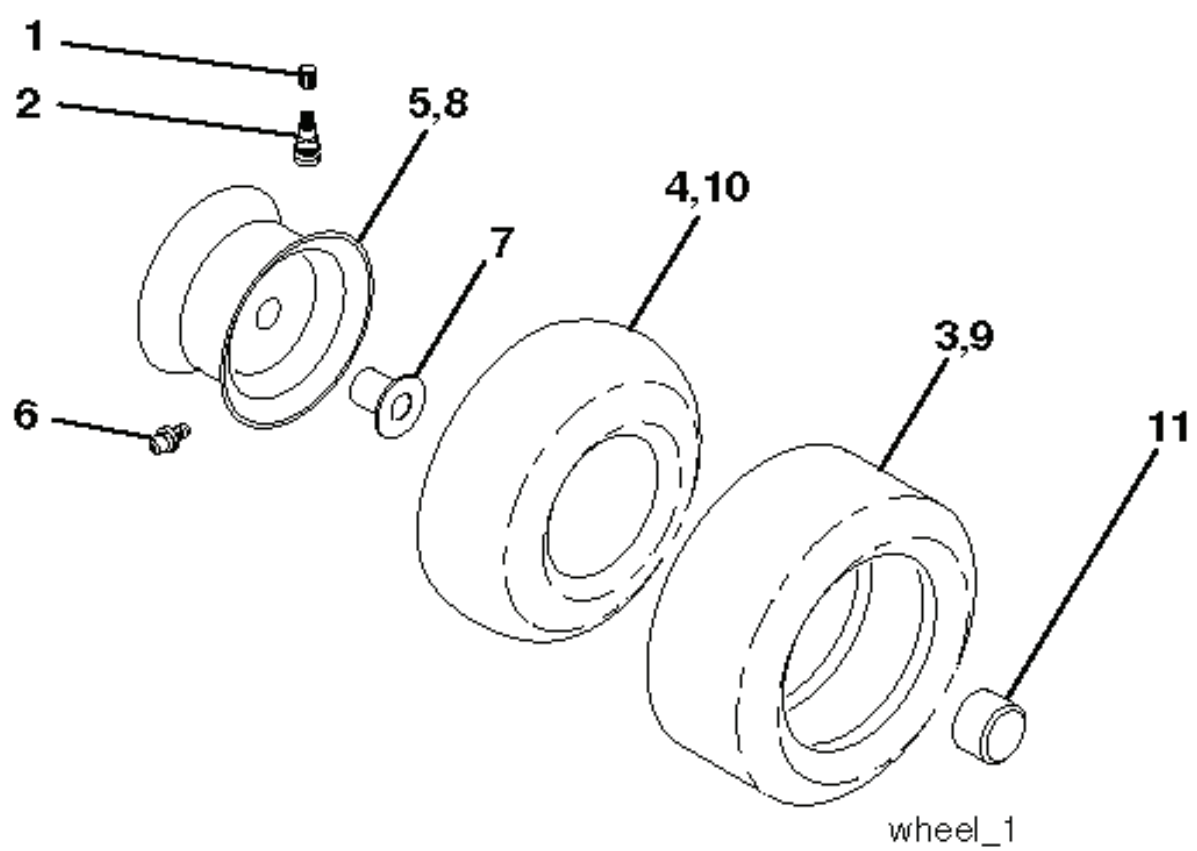

LTH1842, 96011022200, 2006-01

SPARE PARTS LIST

REF.	PART NO.	DESCRIPTION	REMARK	QTY.	KIT
1	532144927	BATTERY		1	
2	874760412	BOLT		1	
8	532186491	BOX		1	
16	532176138	MICRO SWITCH		1	
21	532175688	HARNESS		1	
22	532004152	BULB		1	
24	532124780	CABLE		1	
25	532146148	CABLE		1	
26	532175158	FUSE		1	
27	873510400	NUT		1	
28	532145491	CABLE		1	
29	532192749	SWITCH SEAT DP W/RAMPS		1	
30	532193350	IGNITION MODULE		1	
33	532140401	KEY		1	
34	532110712	SWITCH		1	
40	532197429	HARNESS		1	
41	871110408	BOLT		1	
42	532131563	COVER		1	
43	532192507	SOLENOID		1	
46	532198138	DISPLAY		1	
48	532140844	ADAPTER		1	
50	532174651	SWITCH		1	
51	532140405	FRAME		1	
90	532180449	COVER		1	
91	532190270	STRAP BATTERY MOUNT FRO		1	

lift-rh.1piece_23

REF.	PART NO.	DESCRIPTION	REMARK	QTY.	KIT
1	532159460	WIRE		1	
2	532159471	LEVER		1	
3	532105767	PIN RETAINING SCREW		1	
4	812000002	RETAINER RING		1	
5	819211621	WASHER		1	
6	532120183	BEARING		1	
7	532125631	HANDLE		1	
8	532124526	KNOB		1	
11	532139865	LINK		1	
12	532139866	LINK		1	
13	532124670	RETAINER RING		1	
15	532173288	LINK		1	
16	873350800	NUT		1	
17	532175689	BRACKET		1	
18	873800800	NUT		1	
19	532139868	LEVER		1	
20	532194209	SPRING		1	
31	532169865	BEARING		1	
32	873540600	NUT		1	
36	532155097	INDICATOR		1	
37	532123935	PLUG		1	
38	817060516	SCREW		1	
40	819112410	WASHER		1	
41	532155098	LEVER		1	

REF.	PART NO.	DESCRIPTION	REMARK	QTY.	KIT
1	532059192	CAP VALVE		1	
2	532065139	NIPPLE		1	
3	532106222	TIRE	Front 15" x 6.0"-6"	1	
4	532059904	HOSE	(Service Item Only)	1	
5	532138336	RIM	Front 6"	1	
6	532124957	FITTING	(Front Wheel Only)	1	
7	532124959	BEARING	(Front Wheel Only)	1	
8	532138337	RIM SPROCKET	Rear 8"	1	
9	532122082	TIRE	Rear 20" x 10"-8"	1	
10	532124926	HOSE	(Service Item Only)	1	
11	532175039	HUB CAP		1	
--	532144334	SEALING FOAM		1	