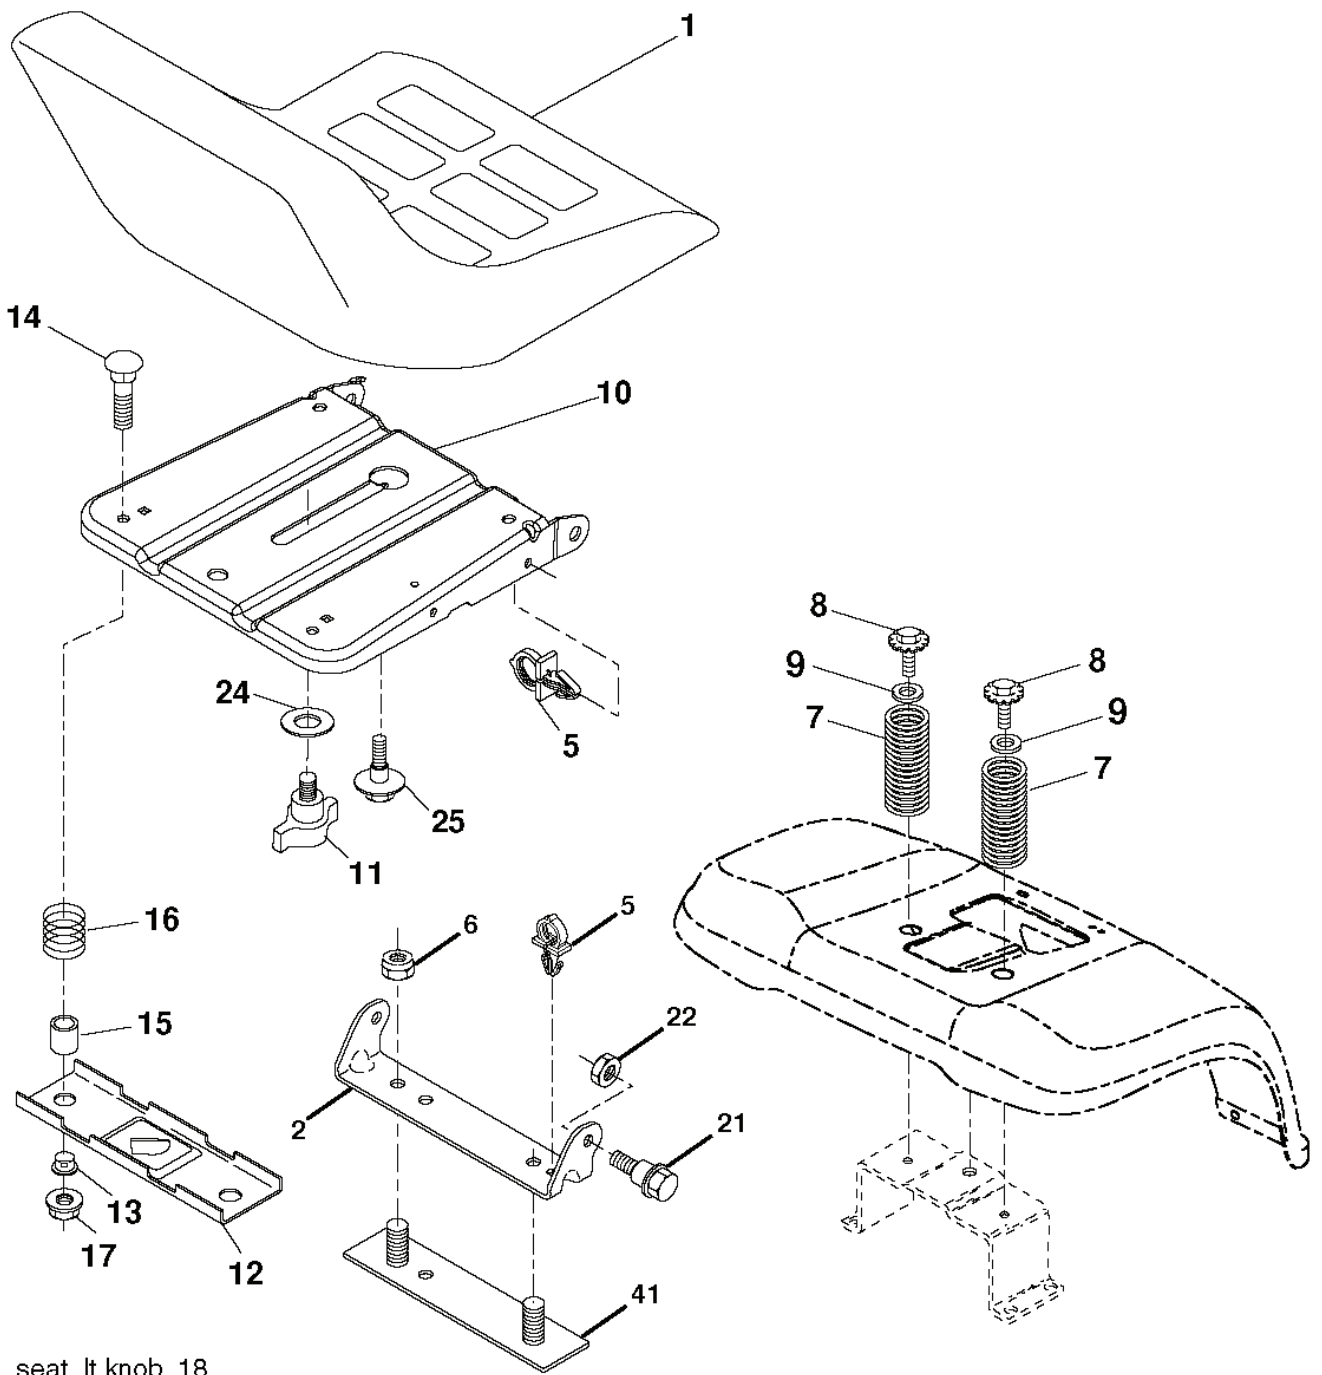

LTH1842, 96011022200, 2006-01

SPARE PARTS LIST

REF.	PART NO.	DESCRIPTION	REMARK	QTY.	KIT
1	532144927	BATTERY		1	
2	874760412	BOLT		1	
8	532186491	BOX		1	
16	532176138	MICRO SWITCH		1	
21	532175688	HARNESS		1	
22	532004152	BULB		1	
24	532124780	CABLE		1	
25	532146148	CABLE		1	
26	532175158	FUSE		1	
27	873510400	NUT		1	
28	532145491	CABLE		1	
29	532192749	SWITCH SEAT DP W/RAMPS		1	
30	532193350	IGNITION MODULE		1	
33	532140401	KEY		1	
34	532110712	SWITCH		1	
40	532197429	HARNESS		1	
41	871110408	BOLT		1	
42	532131563	COVER		1	
43	532192507	SOLENOID		1	
46	532198138	DISPLAY		1	
48	532140844	ADAPTER		1	
50	532174651	SWITCH		1	
51	532140405	FRAME		1	
90	532180449	COVER		1	
91	532190270	STRAP BATTERY MOUNT FRO		1	

lift-rh.1piece_23

REF.	PART NO.	DESCRIPTION	REMARK	QTY.	KIT
1	532159460	WIRE		1	
2	532159471	LEVER		1	
3	532105767	PIN RETAINING SCREW		1	
4	812000002	RETAINER RING		1	
5	819211621	WASHER		1	
6	532120183	BEARING		1	
7	532125631	HANDLE		1	
8	532124526	KNOB		1	
11	532139865	LINK		1	
12	532139866	LINK		1	
13	532124670	RETAINER RING		1	
15	532173288	LINK		1	
16	873350800	NUT		1	
17	532175689	BRACKET		1	
18	873800800	NUT		1	
19	532139868	LEVER		1	
20	532194209	SPRING		1	
31	532169865	BEARING		1	
32	873540600	NUT		1	
36	532155097	INDICATOR		1	
37	532123935	PLUG		1	
38	817060516	SCREW		1	
40	819112410	WASHER		1	
41	532155098	LEVER		1	

REF.	PART NO.	DESCRIPTION	REMARK	QTY.	KIT
1	532059192	CAP VALVE		1	
2	532065139	NIPPLE		1	
3	532106222	TIRE	Front 15" x 6.0"-6"	1	
4	532059904	HOSE	(Service Item Only)	1	
5	532138336	RIM	Front 6"	1	
6	532124957	FITTING	(Front Wheel Only)	1	
7	532124959	BEARING	(Front Wheel Only)	1	
8	532138337	RIM SPROCKET	Rear 8"	1	
9	532122082	TIRE	Rear 20" x 10"-8"	1	
10	532124926	HOSE	(Service Item Only)	1	
11	532175039	HUB CAP		1	
--	532144334	SEALING FOAM		1	