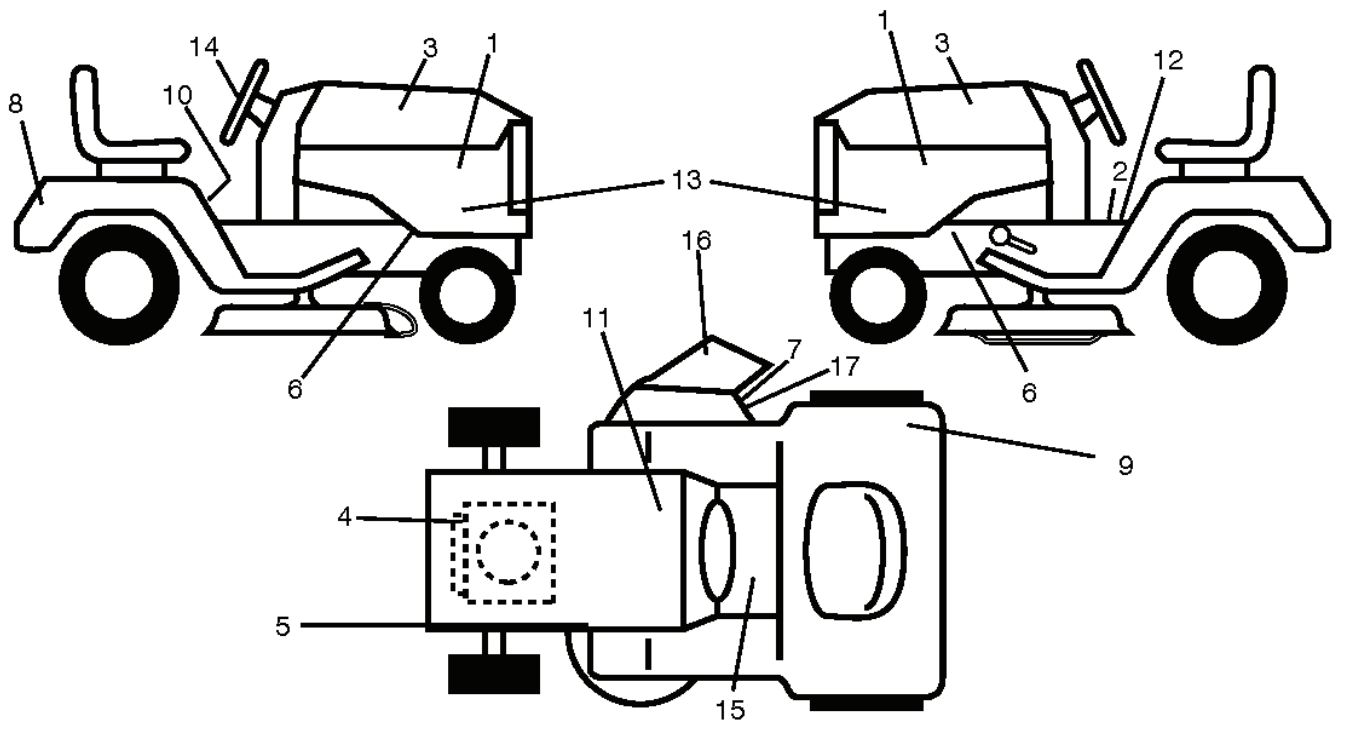

REF.	PART NO.	DESCRIPTION	REMARK	QTY.	KIT
1	532188921	DECAL		1	
2	532140837	DECAL		1	
3	532188923	DECAL		1	
4	532196841	DECAL		1	
5	532160396	DECAL		1	
6	532159736	DECAL		1	
7	532182166	DECAL		1	
8	532193178	DECAL		1	
9	532168869	DECAL		1	
10	532400389	LABEL		1	
11	532145005	DECAL		1	
12	532178302	DECAL		1	
13	532193177	DECAL		1	
14	532188925	DECAL		1	
15	532159737	DECAL		1	
16	532179128	DECAL		1	
17	532196357	DECALC."DANGER DEFLECTEUR"		1	
--	532162598	DECAL		1	
--	532166960	DECAL		1	
--	532138311	DECAL		1	
--	532181495	SUPPORT		1	
--	532181496	SUPPORT		1	
--	532403578			1