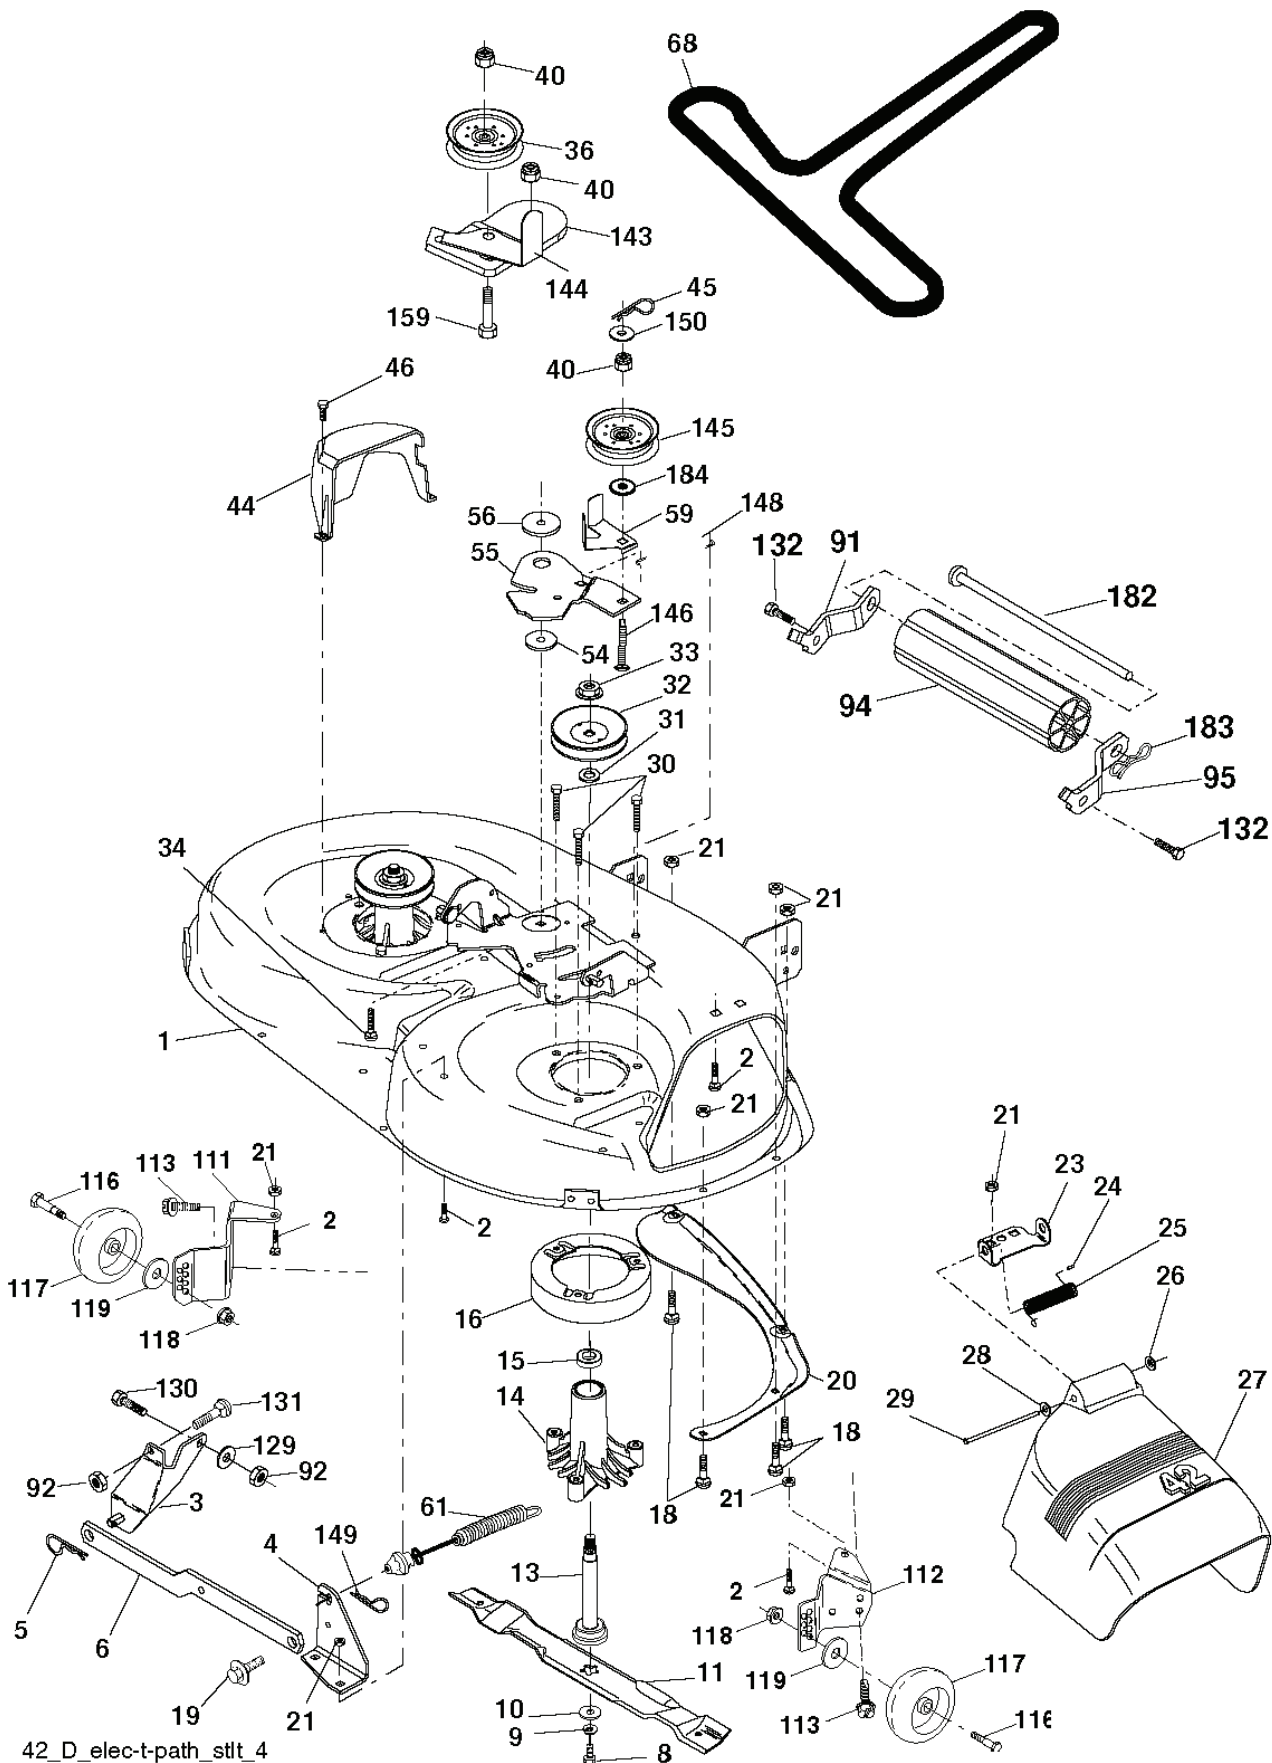

LTH1842, 96011022200, 2006-01

SPARE PARTS LIST

REF.	PART NO.	DESCRIPTION	REMARK	QTY.	KIT
1	532144927	BATTERY		1	
2	874760412	BOLT		1	
8	532186491	BOX		1	
16	532176138	MICRO SWITCH		1	
21	532175688	HARNESS		1	
22	532004152	BULB		1	
24	532124780	CABLE		1	
25	532146148	CABLE		1	
26	532175158	FUSE		1	
27	873510400	NUT		1	
28	532145491	CABLE		1	
29	532192749	SWITCH SEAT DP W/RAMPS		1	
30	532193350	IGNITION MODULE		1	
33	532140401	KEY		1	
34	532110712	SWITCH		1	
40	532197429	HARNESS		1	
41	871110408	BOLT		1	
42	532131563	COVER		1	
43	532192507	SOLENOID		1	
46	532198138	DISPLAY		1	
48	532140844	ADAPTER		1	
50	532174651	SWITCH		1	
51	532140405	FRAME		1	
90	532180449	COVER		1	
91	532190270	STRAP BATTERY MOUNT FRO		1	

lift-rh.1piece_23

REF.	PART NO.	DESCRIPTION	REMARK	QTY.	KIT
1	532159460	WIRE		1	
2	532159471	LEVER		1	
3	532105767	PIN RETAINING SCREW		1	
4	812000002	RETAINER RING		1	
5	819211621	WASHER		1	
6	532120183	BEARING		1	
7	532125631	HANDLE		1	
8	532124526	KNOB		1	
11	532139865	LINK		1	
12	532139866	LINK		1	
13	532124670	RETAINER RING		1	
15	532173288	LINK		1	
16	873350800	NUT		1	
17	532175689	BRACKET		1	
18	873800800	NUT		1	
19	532139868	LEVER		1	
20	532194209	SPRING		1	
31	532169865	BEARING		1	
32	873540600	NUT		1	
36	532155097	INDICATOR		1	
37	532123935	PLUG		1	
38	817060516	SCREW		1	
40	819112410	WASHER		1	
41	532155098	LEVER		1	

REF.	PART NO.	DESCRIPTION	REMARK	QTY.	KIT
1	532059192	CAP VALVE		1	
2	532065139	NIPPLE		1	
3	532106222	TIRE	Front 15" x 6.0"-6"	1	
4	532059904	HOSE	(Service Item Only)	1	
5	532138336	RIM	Front 6"	1	
6	532124957	FITTING	(Front Wheel Only)	1	
7	532124959	BEARING	(Front Wheel Only)	1	
8	532138337	RIM SPROCKET	Rear 8"	1	
9	532122082	TIRE	Rear 20" x 10"-8"	1	
10	532124926	HOSE	(Service Item Only)	1	
11	532175039	HUB CAP		1	
--	532144334	SEALING FOAM		1	