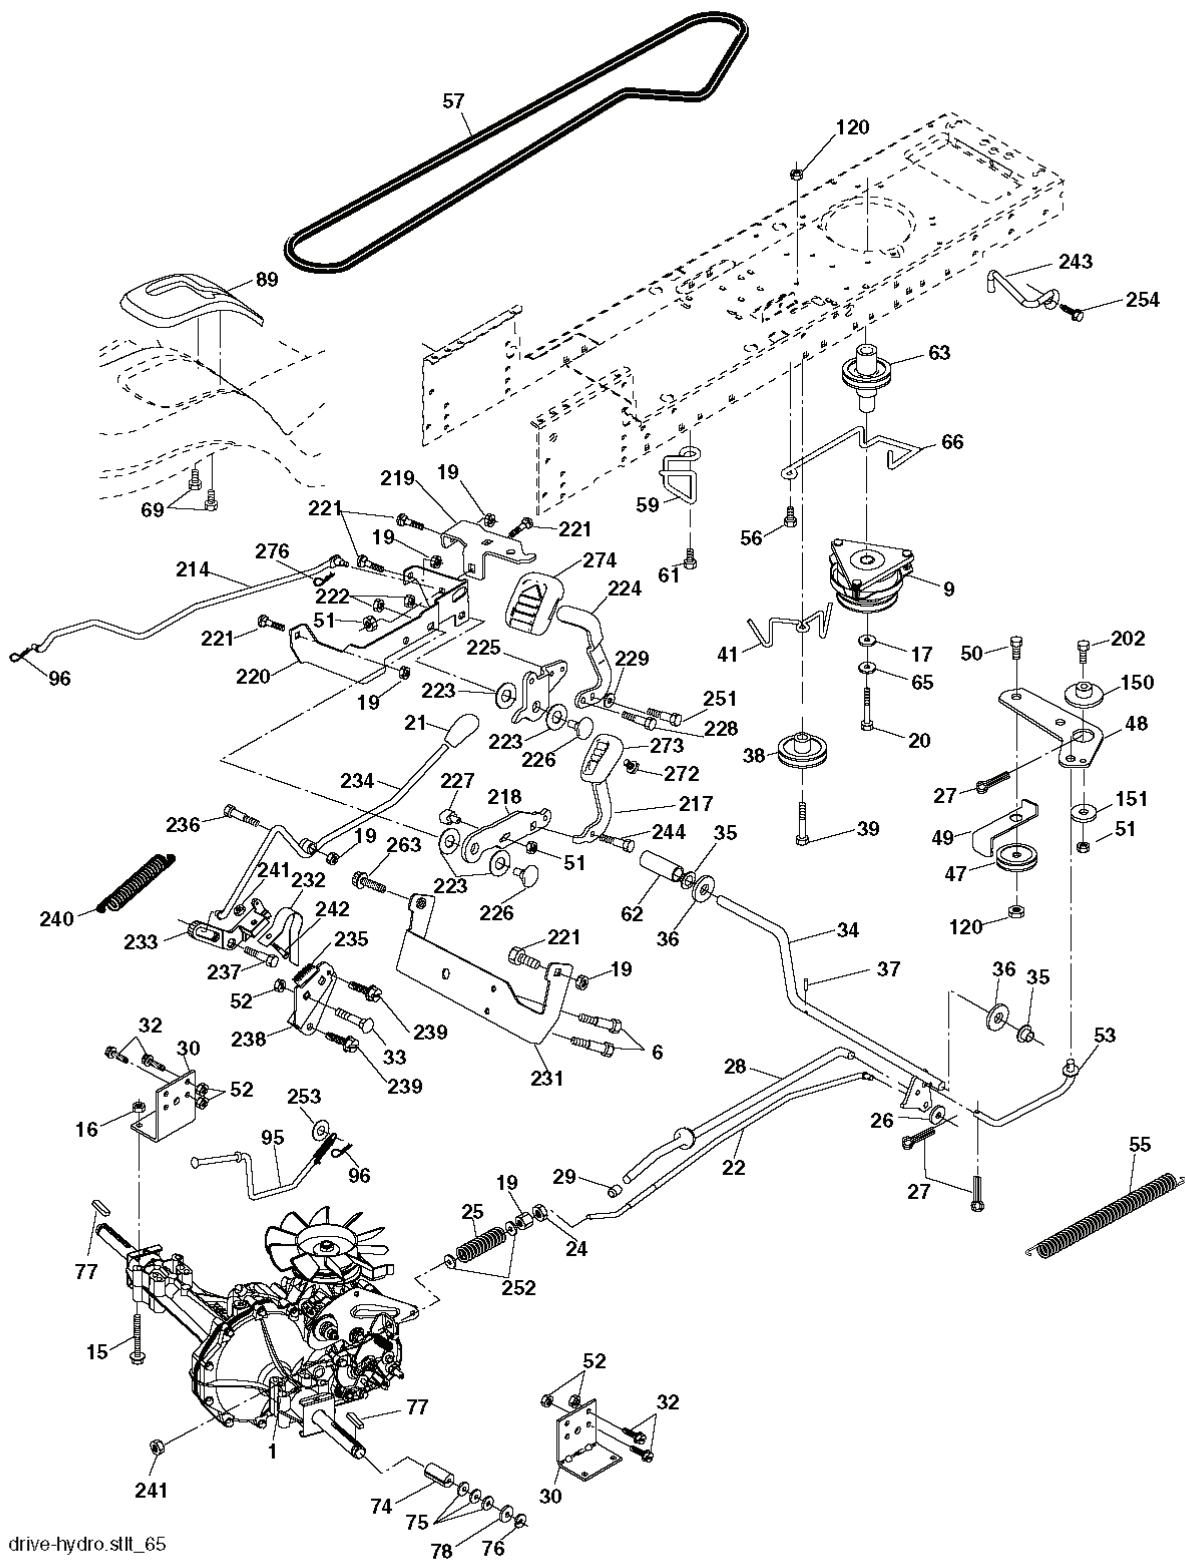

drive-hydro.stll_65

REF.	PART NO.	DESCRIPTION	REMARK	QTY.	KIT
1	000000000	W/O DESCRIPTION	Transaxle Hydro Gear 374-0510	1	
6	817060512	SCREW		1	
9	532180505	CLUTCH		1	
15	874490544	SCREW		1	
16	873800500	LOCK NUT		1	
17	532126197	WASHER		1	
19	873800600	NUT		1	
20	532173937	BOLT		1	
21	532181454	KNOB		1	
22	532175896	ROD		1	
24	873350600	NUT		1	
25	532192036	SPRING		1	
26	819131316	WASHER		1	
27	876020412	SPLIT PIN		1	
28	532175765	SHAFT		1	
29	532071673	COVER		1	
30	532169592	BRACKET		1	
32	874760512	BOLT		1	
33	872140506	BOLT		1	
34	532175578	SHAFT		1	
35	532120183	BEARING		1	
36	819211616	WASHER		1	
37	532124963	PIN RETAINING SCREW		1	
38	532179114	PULLEY		1	
39	872110622	BOLT		1	
41	532175556	BELT GUIDE		1	
47	532127783	PULLEY		1	
48	532154407	GUIDE		1	
49	532123205	BELT GUIDE		1	
50	872110612	BOLT		1	
51	873680600	NUT		1	
52	873680500	NUT		1	
53	532199652	TIGE DE TENSION POULIE		1	
55	532105709	SPRING		1	
56	817060620	SCREW		1	
57	532140294	BELT		1	
59	532169691	BELT GUIDE		1	
61	817120614	SCREW		1	
62	532124872	PEDAL RUBBER		1	
63	532174607	PULLEY		1	
65	810040700	WASHER		1	
66	532154778	TENSIONER		1	
69	532142432	SCREW		1	
74	532137057	SPACER		1	
75	532121749	WASHER		1	
76	812000001	RETAINER RING		1	
77	532123583	KEY		1	
78	532121748	WASHER		1	
89	532191915	GRILLE DE VITESSE		1	
95	532195631	ROD		1	
96	532124788	RETAINER RING		1	
120	873900600	NUT		1	
150	532175456	SPACER		1	
151	819133210	WASHER		1	
202	872110614	BOLT		1	
214	532174735	LINK		1	
217	532179433	PEDAL		1	
218	532174713	LINK		1	
219	532174839	BRACKET		1	
220	532174711	BRACKET		1	
221	872140606	BOLT		1	
222	873680700	NUT		1	
223	532174840	WASHER		1	
224	532174736	PEDAL		1	
225	532174712	LINK		1	
226	532174902	BOLT		1	
227	532174710	CAM		1	
228	532179032	BOLT		1	
229	532176451	WASHER		1	
231	532402550	PLATE		1	
232	532175570	ACTIVATER		1	
233	532174856	PAWL		1	
234	532174858	LEVER		1	
235	532174857	PAWL		1	
236	532128903	BOLT		1	
237	532170165	BOLT		1	
238	532175807	LEVER		1