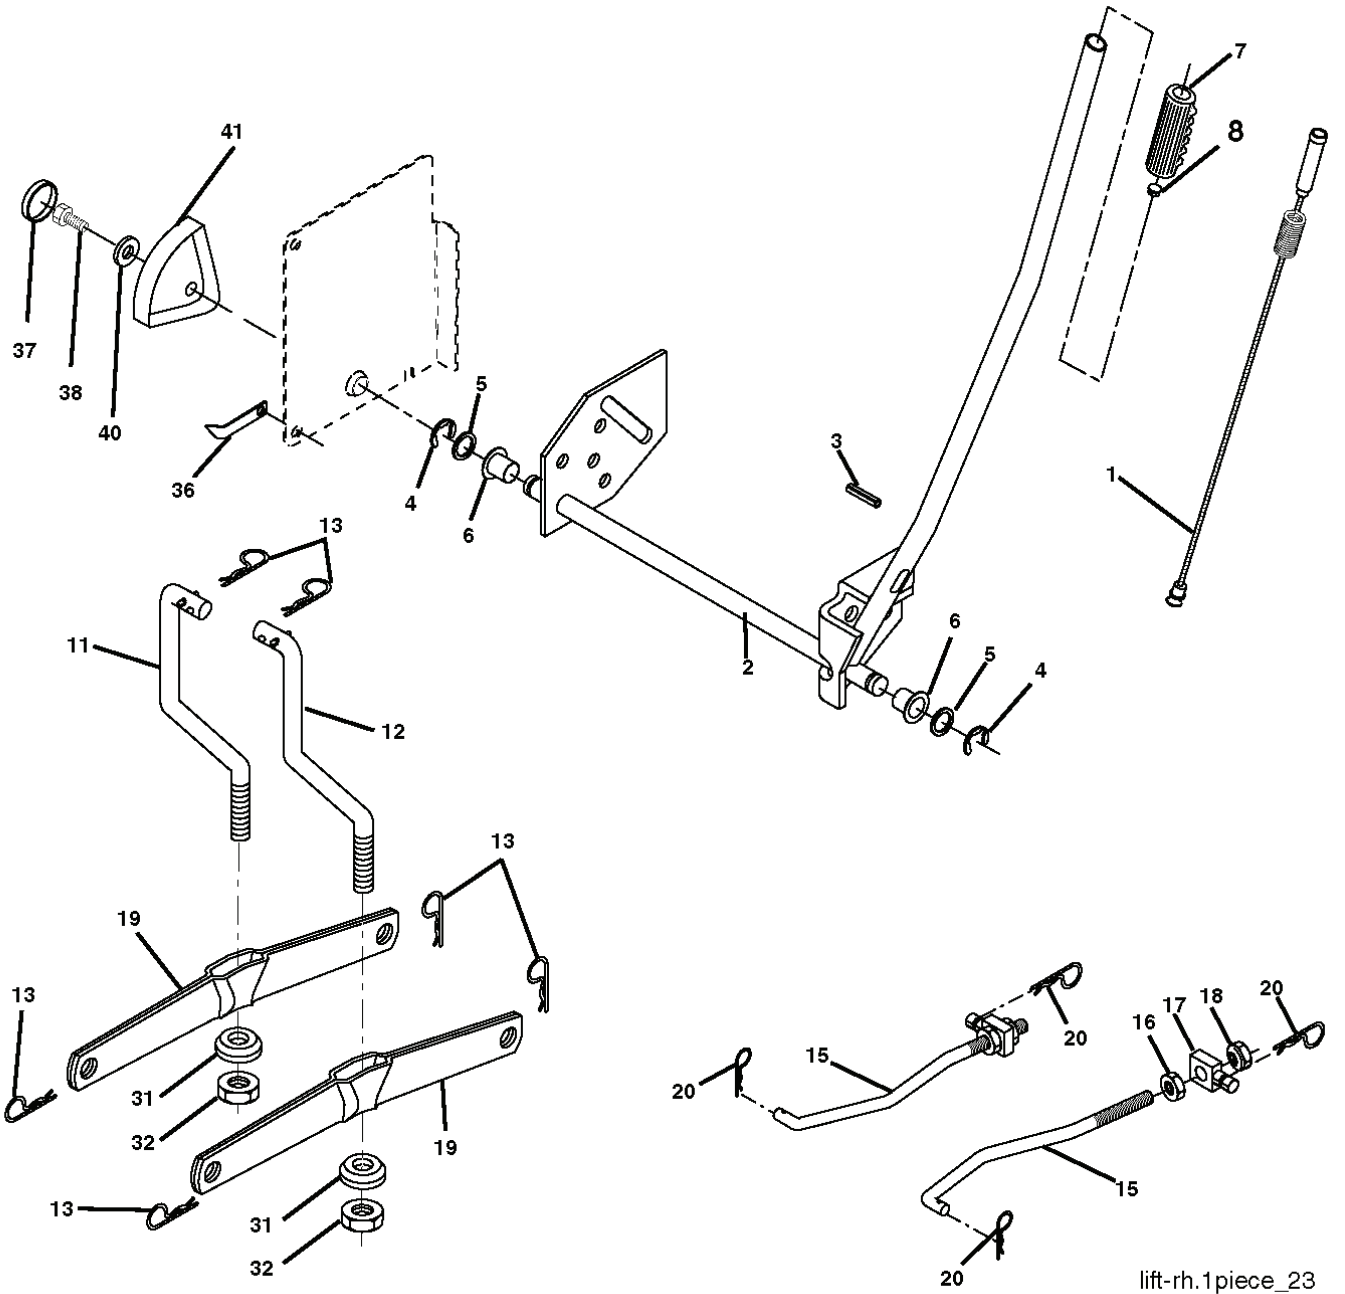

LTH1842, 96011022200, 2006-01

SPARE PARTS LIST

REF.	PART NO.	DESCRIPTION	REMARK	QTY.	KIT
1	532144927	BATTERY		1	
2	874760412	BOLT		1	
8	532186491	BOX		1	
16	532176138	MICRO SWITCH		1	
21	532175688	HARNESS		1	
22	532004152	BULB		1	
24	532124780	CABLE		1	
25	532146148	CABLE		1	
26	532175158	FUSE		1	
27	873510400	NUT		1	
28	532145491	CABLE		1	
29	532192749	SWITCH SEAT DP W/RAMPS		1	
30	532193350	IGNITION MODULE		1	
33	532140401	KEY		1	
34	532110712	SWITCH		1	
40	532197429	HARNESS		1	
41	871110408	BOLT		1	
42	532131563	COVER		1	
43	532192507	SOLENOID		1	
46	532198138	DISPLAY		1	
48	532140844	ADAPTER		1	
50	532174651	SWITCH		1	
51	532140405	FRAME		1	
90	532180449	COVER		1	
91	532190270	STRAP BATTERY MOUNT FRO		1	

lift-rh.1piece_23

REF.	PART NO.	DESCRIPTION	REMARK	QTY.	KIT
1	532159460	WIRE		1	
2	532159471	LEVER		1	
3	532105767	PIN RETAINING SCREW		1	
4	812000002	RETAINER RING		1	
5	819211621	WASHER		1	
6	532120183	BEARING		1	
7	532125631	HANDLE		1	
8	532124526	KNOB		1	
11	532139865	LINK		1	
12	532139866	LINK		1	
13	532124670	RETAINER RING		1	
15	532173288	LINK		1	
16	873350800	NUT		1	
17	532175689	BRACKET		1	
18	873800800	NUT		1	
19	532139868	LEVER		1	
20	532194209	SPRING		1	
31	532169865	BEARING		1	
32	873540600	NUT		1	
36	532155097	INDICATOR		1	
37	532123935	PLUG		1	
38	817060516	SCREW		1	
40	819112410	WASHER		1	
41	532155098	LEVER		1	

REF.	PART NO.	DESCRIPTION	REMARK	QTY.	KIT
1	532059192	CAP VALVE		1	
2	532065139	NIPPLE		1	
3	532106222	TIRE	Front 15" x 6.0"-6"	1	
4	532059904	HOSE	(Service Item Only)	1	
5	532138336	RIM	Front 6"	1	
6	532124957	FITTING	(Front Wheel Only)	1	
7	532124959	BEARING	(Front Wheel Only)	1	
8	532138337	RIM SPROCKET	Rear 8"	1	
9	532122082	TIRE	Rear 20" x 10"-8"	1	
10	532124926	HOSE	(Service Item Only)	1	
11	532175039	HUB CAP		1	
--	532144334	SEALING FOAM		1	