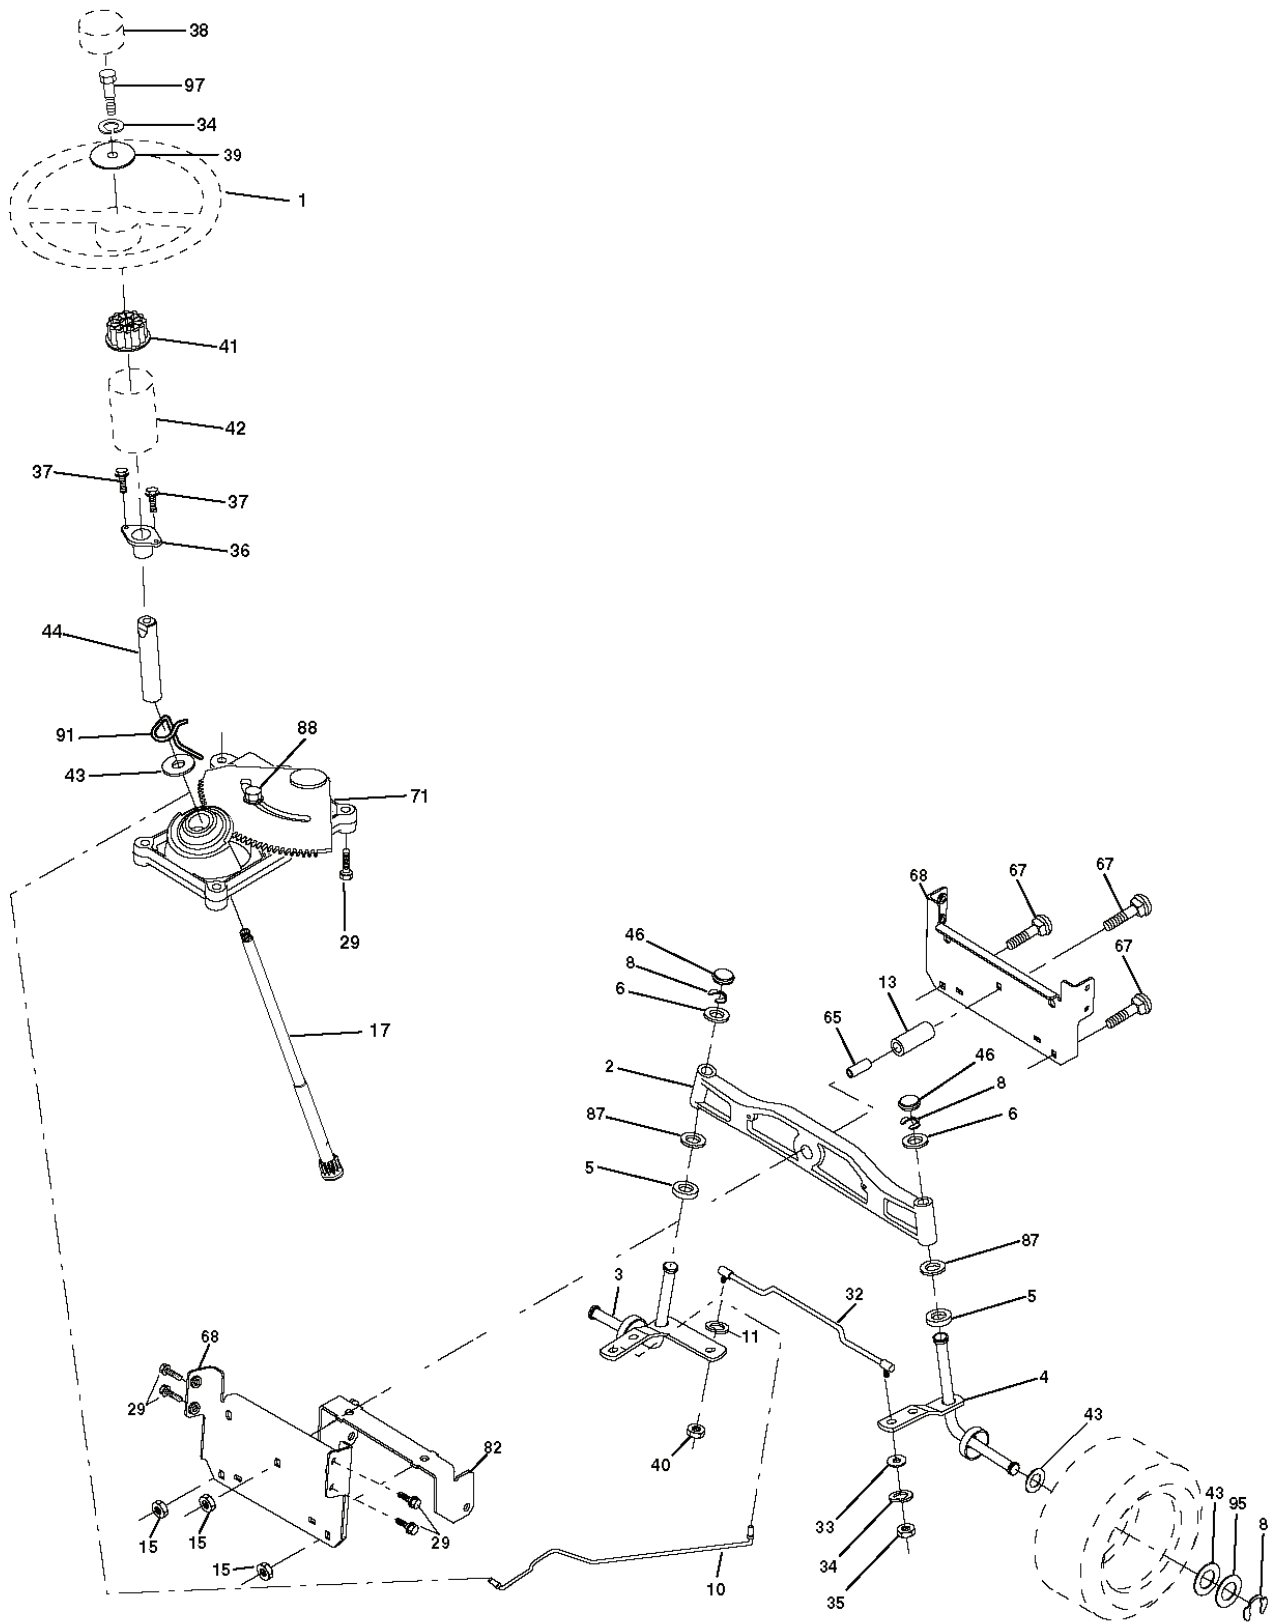

steering_pl.lt_60

REF.	PART NO.	DESCRIPTION	REMARK	QTY.	KIT
1	532193651	STEERING WHEEL		1	
2	532184706	SHAFT		1	
3	532169840	SPINDLE		1	
4	532169839	SPINDLE		1	
5	532124931	WASHER		1	
6	532121748	WASHER		1	
8	812000029	RETAINER RING		1	
10	532175121	ROD		1	
11	810040600	WASHER		1	
13	532136518	PIPE		1	
15	532145212	NUT		1	
17	532190753	ROD		1	
29	817000612	SCREW		1	
32	532171888	ROD		1	
33	819111216	WASHER		1	
34	810040500	WASHER		1	
35	873540500	NUT		1	
36	532155099	BUSHING		1	
37	532152927	SCREW		1	
38	532193652	HUB		1	
39	819113812	WASHER		1	
40	873540600	NUT		1	
41	532186737	ADAPTER		1	
42	532169634	SLEEVE		1	
43	532121749	WASHER		1	
44	532190752	SHAFT		1	
46	532121232	HUB CAP		1	
65	532160367	SPACER		1	
67	872110618	BOLT		1	
68	532169827	SHAFT		1	
71	532175146	STEERING GEAR		1	
82	532199978	SUPPORT ESSIEU AVANT		1	
87	532173966	WASHER		1	
88	532175118	BOLT		1	
91	532175553	SPRING		1	
95	532188967	WASHER		1	
97	874780564	BOLT		1