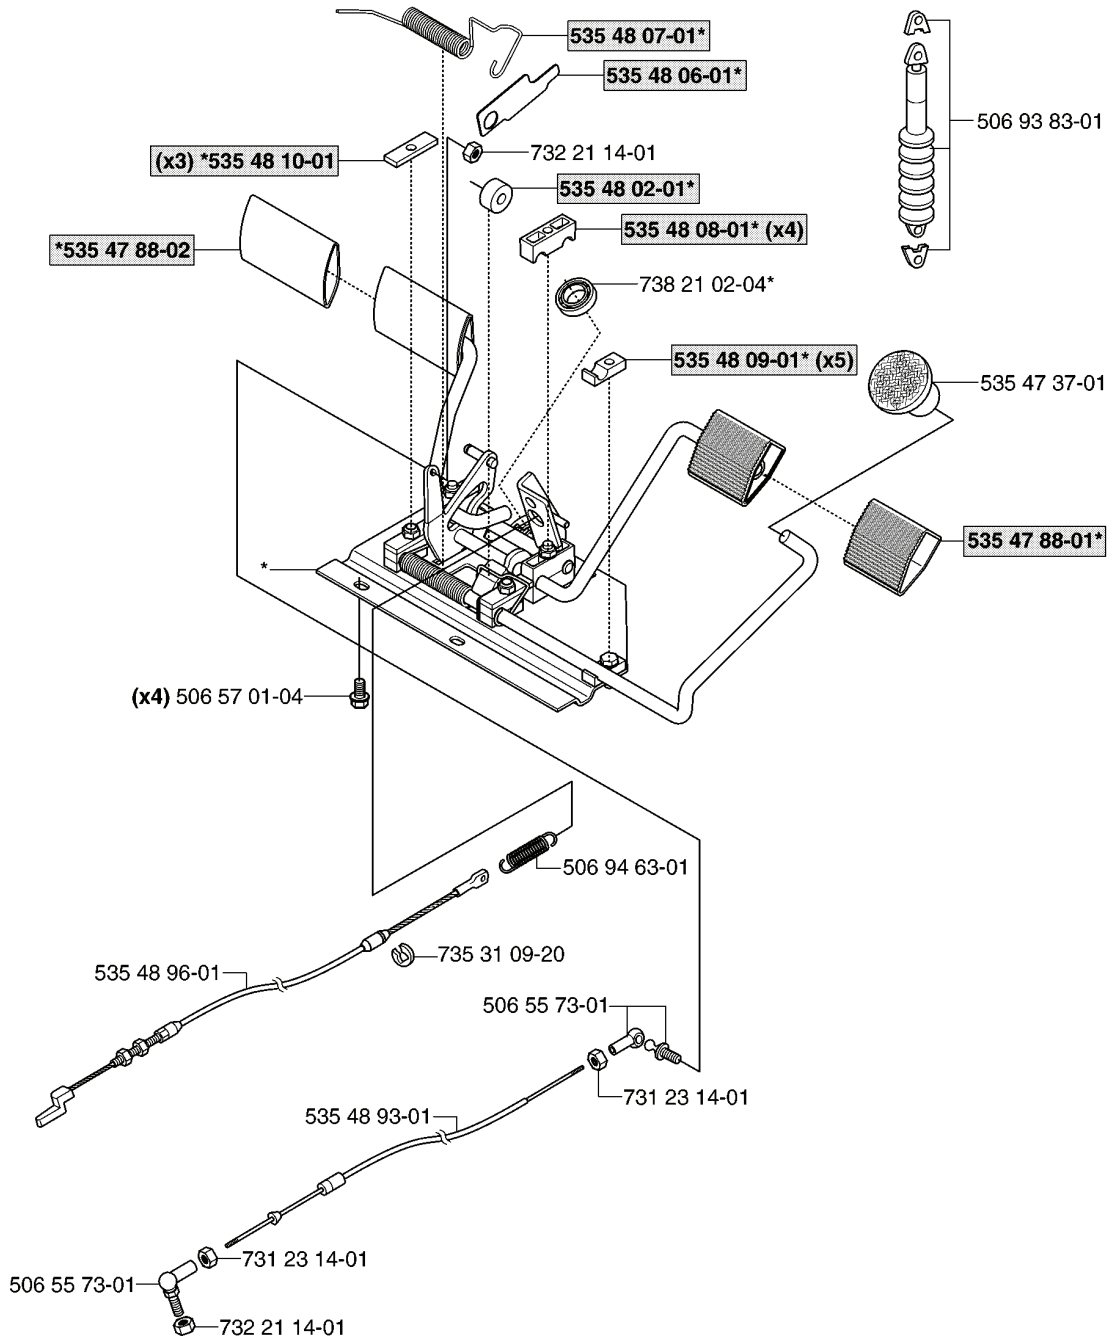

E

*compl 544 12 60-01

xxx xx xx-xx = New part,
Neues teil,
Nouvelle piece,
Nueva pieza,
Ny detalj