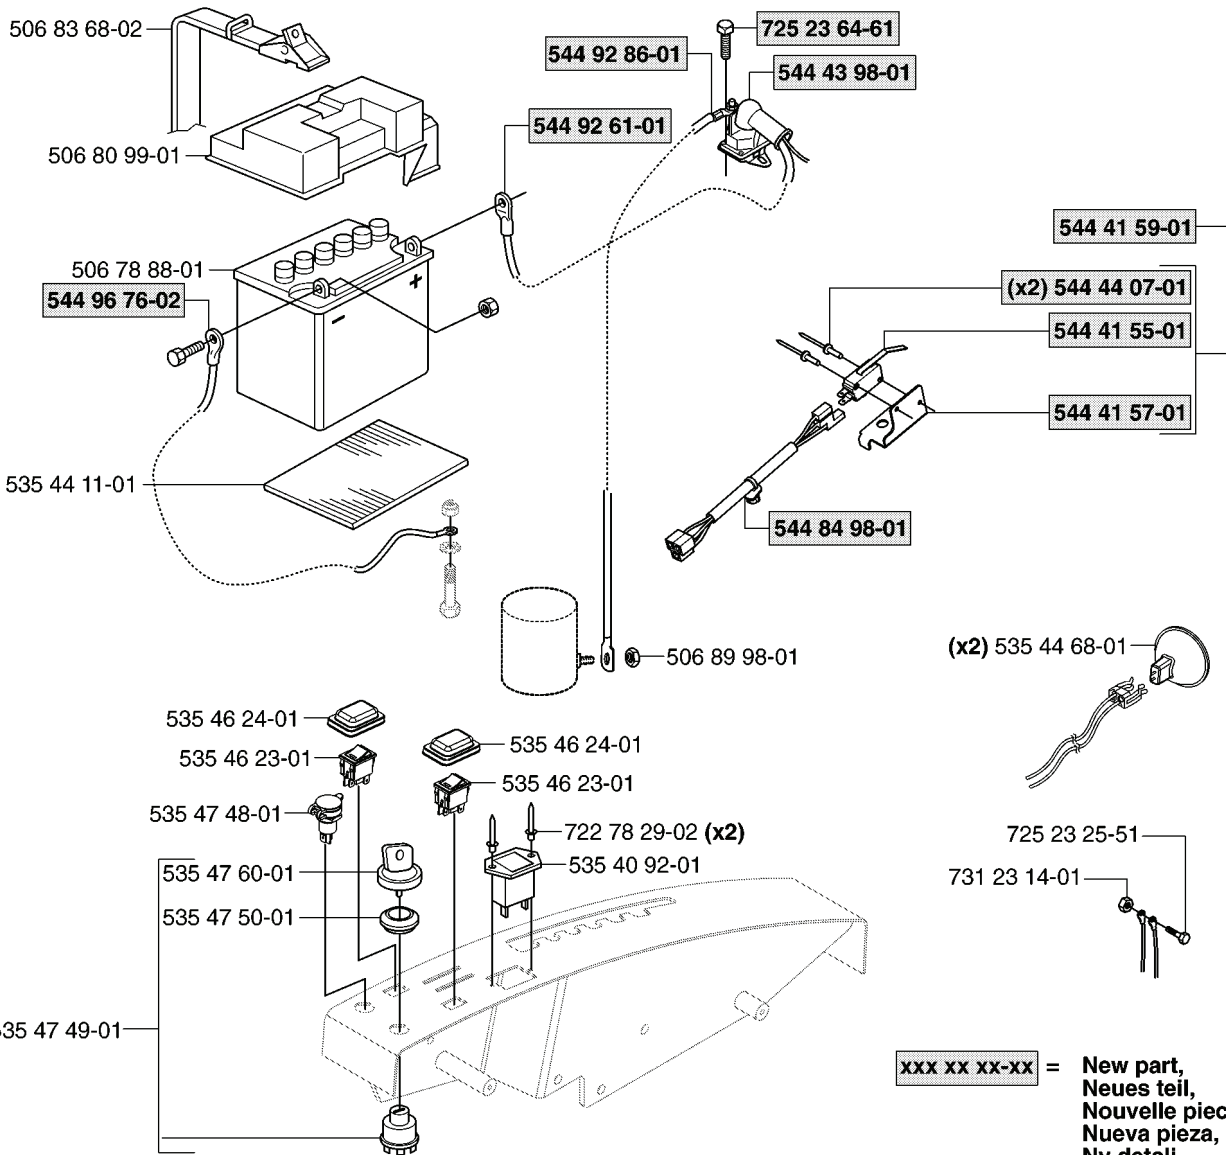

REF.	PART NO.	DESCRIPTION	REMARK	QTY.	KIT
725 25 42-51	725254251	SCREW EHHM		3	
535 46 34-01	535463401	PLUG ASSY		1	
506 53 56-03	506535603	DRAW SPRING		1	
506 78 99-01	506789901	VINKELLÄNK DIN 71802		1	
725 24 60-71	725246071	SCREW EHHM		3	
732 21 20-51	732212051	NUT		1	
535 50 35-02	535503502	MANDREL		1	
506 94 13-06	506941306	CONNECTION ROD		1	
506 92 90-01	506929001	LABEL		1	
506 78 97-01	506789701	LABEL		1	
725 24 95-71	725249571	SCREW EHHM		1	
535 50 35-01	535503501	MANDREL		1	
506 95 17-01	506951701	ROD END		1	
535 43 74-01	535437401	LABEL WARNING		1	
506 89 76-01	506897601	NUT		1	
506 91 62-01	506916201	NUT		3	
544 23 81-04	544238104	LABEL		1	
544 11 29-01	544112901	CUTTING DECK		1	
738 22 05-19	738220519	BALL BEARING		1	
535 50 34-01	535503401	BEARING HOUSING		1	
535 42 87-01	535428701	SHAFT		1	
535 42 88-01	535428801	SPACER		1	
535 42 87-02	535428702	SHAFT		1	

R *compl 506 93 24-01

REF.	PART NO.	DESCRIPTION	REMARK	QTY.	KIT
506 93 24-01	506932401	FILTER		1	
503 44 69-01	503446901	FILTER HOLDER		1	
503 44 72-01	503447201	AIR FILTER		1	
503 44 68-01	503446801	SPRING		4	
503 44 71-02	503447102	GASKET		1	
506 93 05-01	506930501	CONNECTION		1	
732 25 12-01	732251201	HEXAGON LOCKING NUT		2	
506 93 22-01	506932201	MUFFLER		1	
503 44 67-01	503446701	FILTER HOLDER		1	
725 52 89-55	725528955	SCREW IHSCM		4	

F

xxx xx xx-xx = New part,
Neues teil,
Nouvelle piece,
Nueva pieza,
Ny detalj

REF.	PART NO.	DESCRIPTION	REMARK	QTY.	KIT
506 80 09-02	506800902	SLEEVE		1	
506 80 09-04	506800904	SLEEVE		1	
506 80 09-05	506800905	SLEEVE		1	
506 50 48-06	506504806	WASHER		2	
506 98 03-01	506980301	CUP		2	
506 57 43-01	506574301	VALVE ASSY		1	
535 46 00-01	535460001	TYRE		1	
506 97 20-01	506972001	RIM		1	
544 43 14-01	544431401	WASHER STEEL		2	
506 55 59-01	506555901	WEDGE		2	
735 31 26-00	735312600	CIRCLIP		2	
506 55 48-07	506554807	REAR WHEEL		1	
506 80 09-03	506800903	SLEEVE		1	