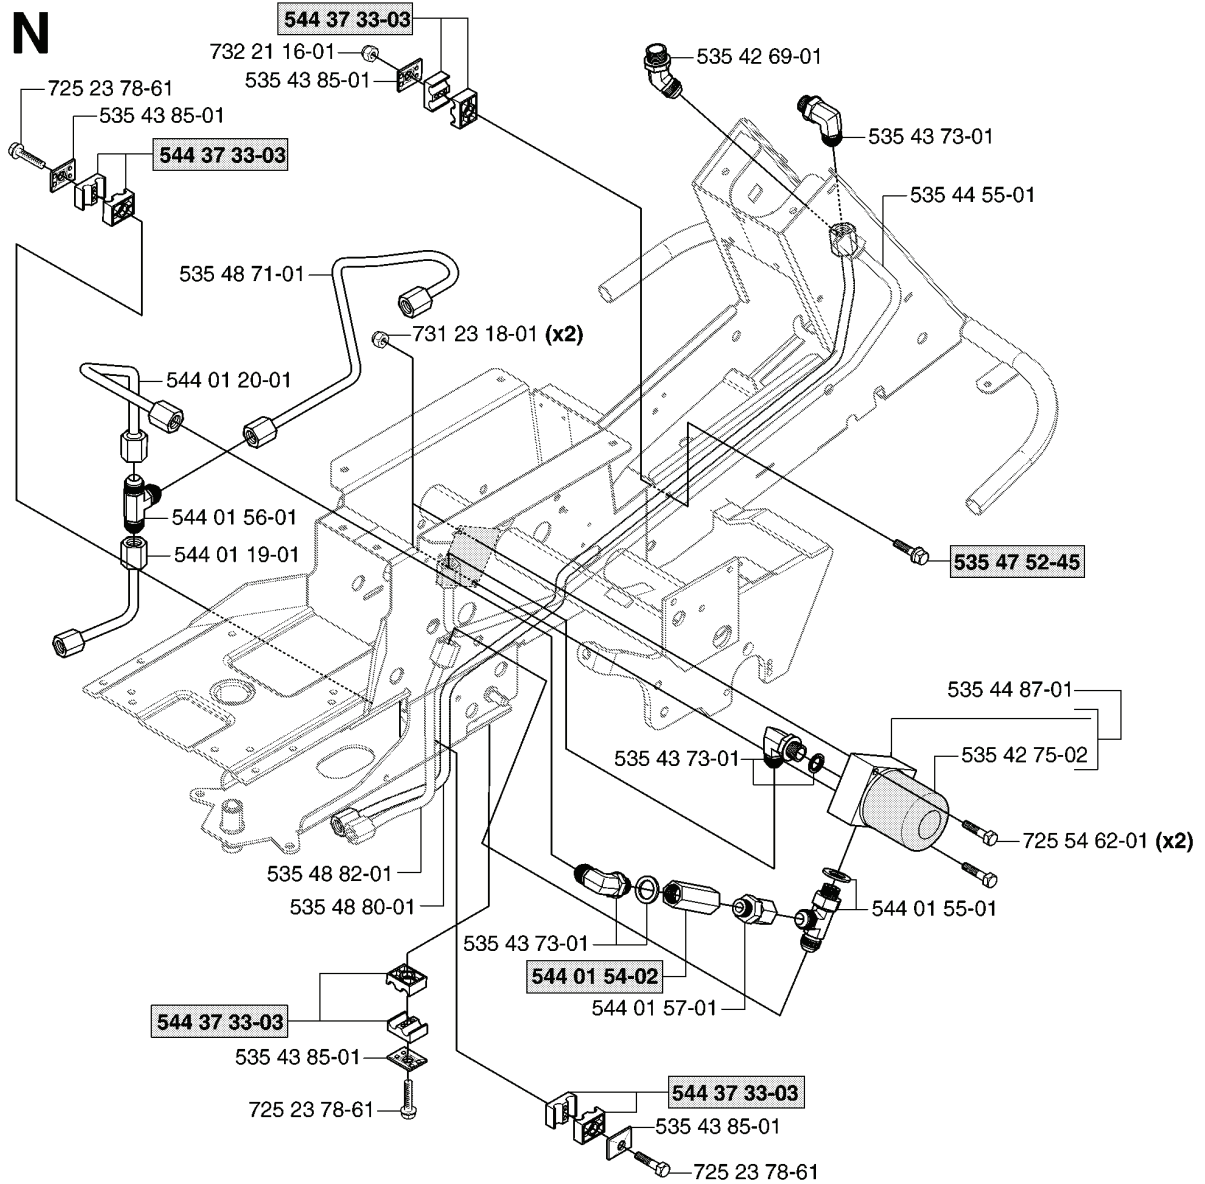

N

xxx xx xx-xx = New part,
Neues teil,
Nouvelle piece,
Nueva pieza,
Ny detalj