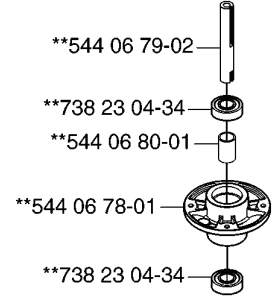

**Mitten.
Centre.
Centre.
Zentrum.
Keski.**

*compl 544 06 59-02