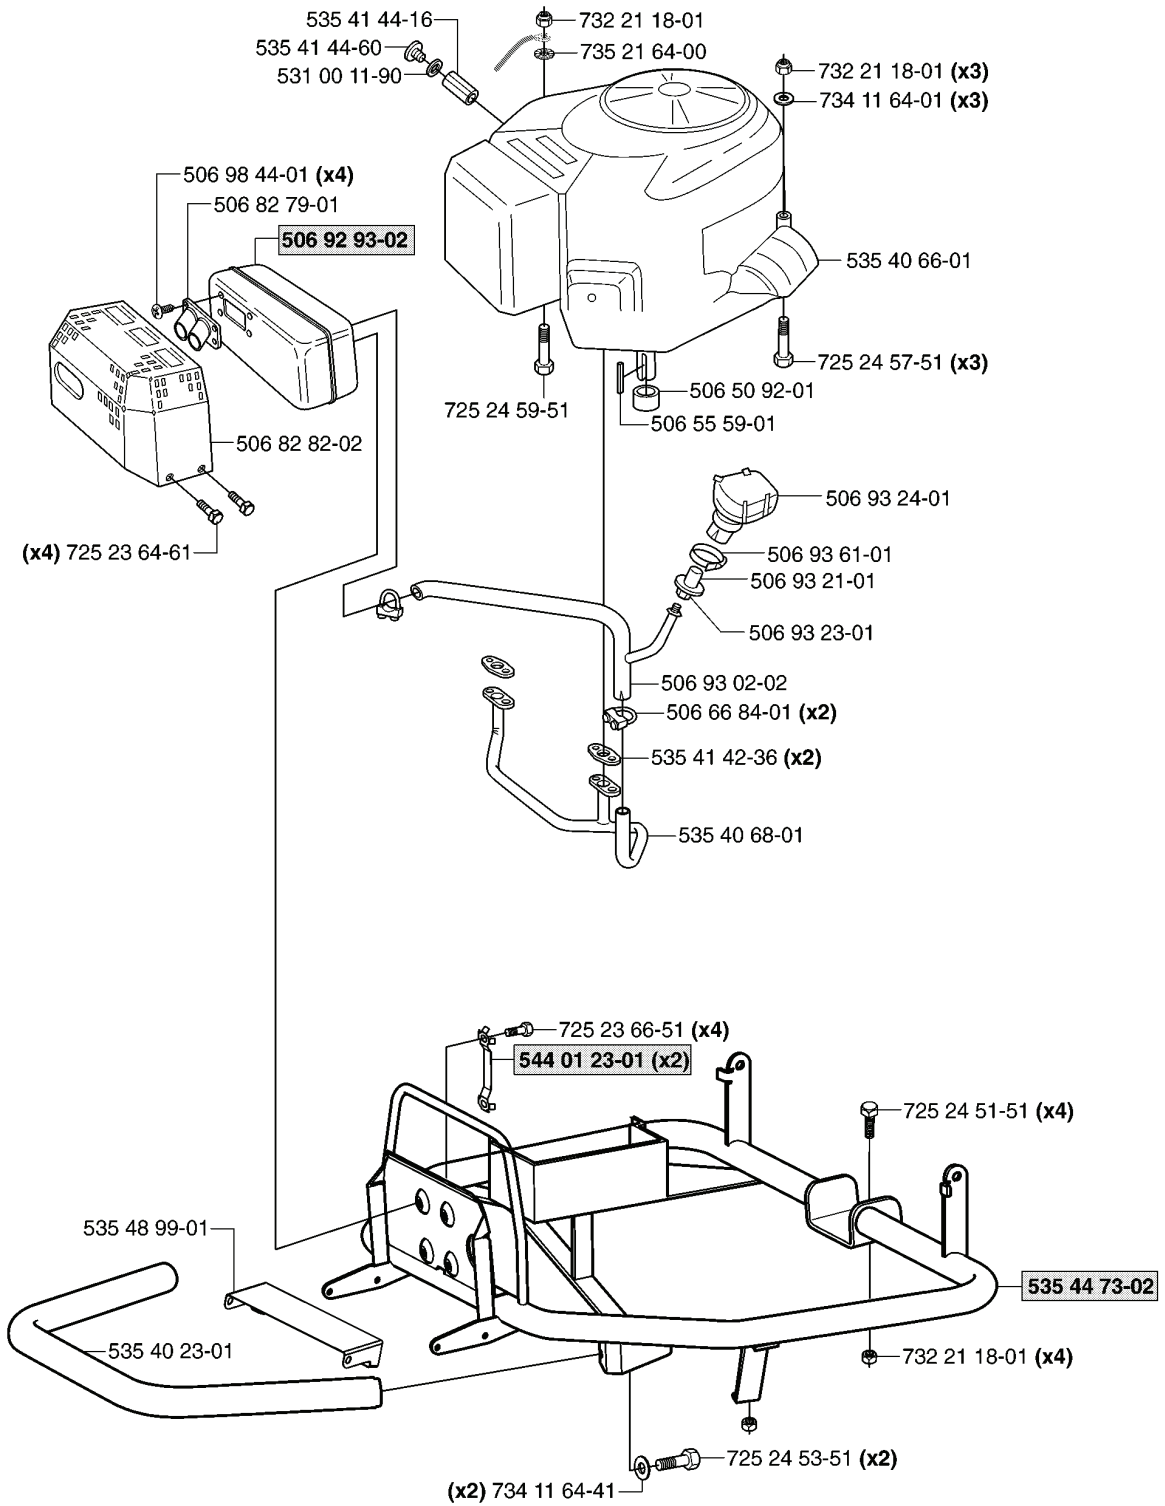

J Kawasaki FH531V

xxx xx xx-xx = New part,
Neues teil,
Nouvelle piece,
Nueva pieza,
Ny detalj