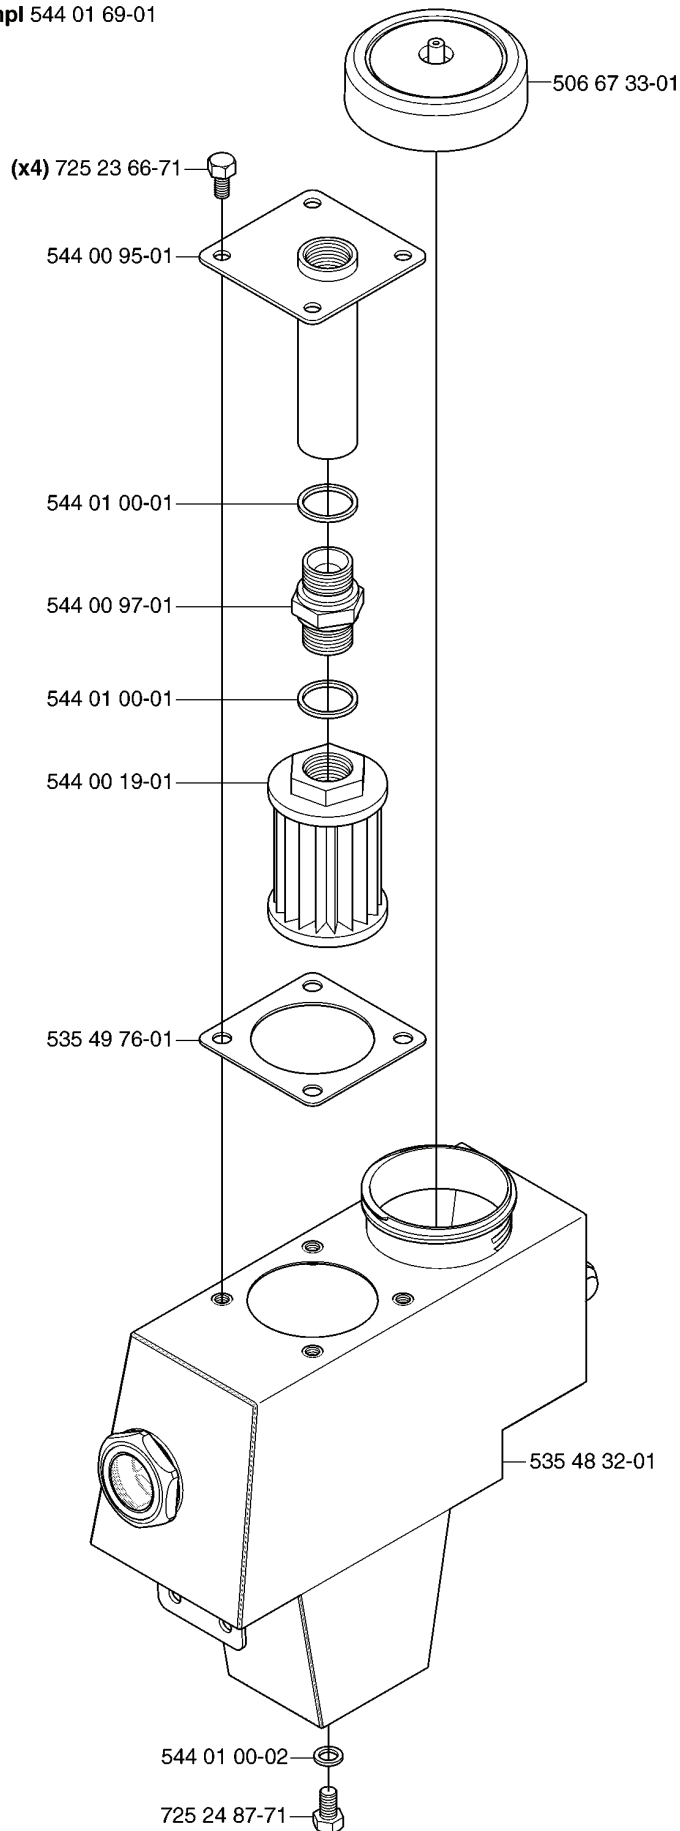

M2 compl 544 01 69-01

xxx xx xx-xx = New part,
Neues teil,
Nouvelle piece,
Nueva pieza,
Ny detalj