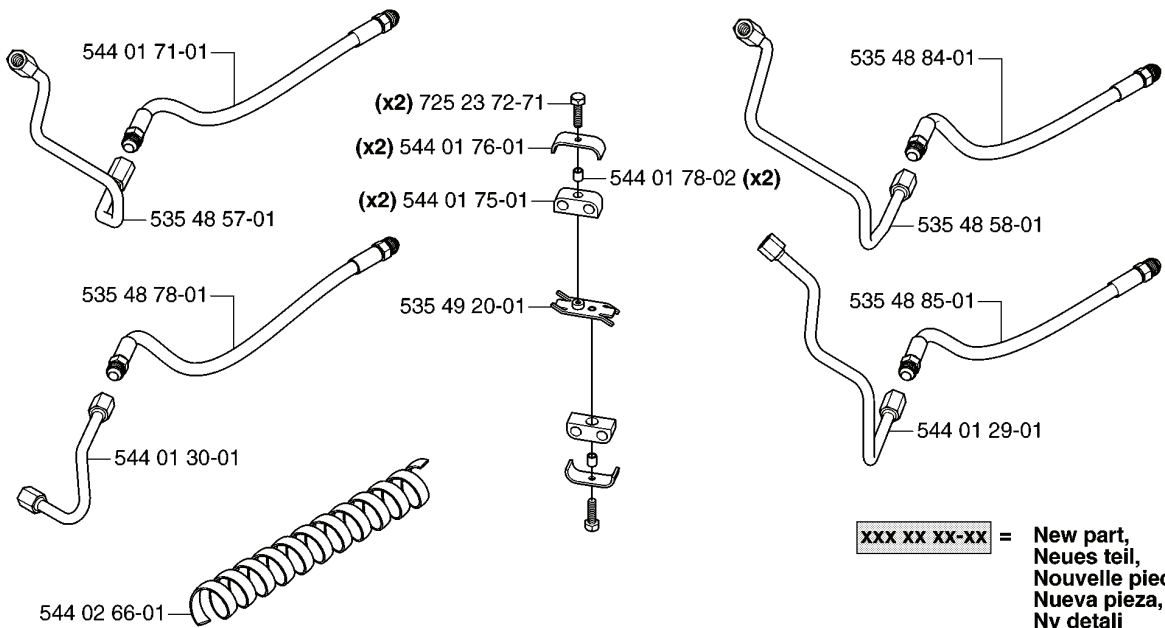

N

xxx xx xx-xx = New part,
Neues teil,
Nouvelle piece,
Nueva pieza,
Ny detalj