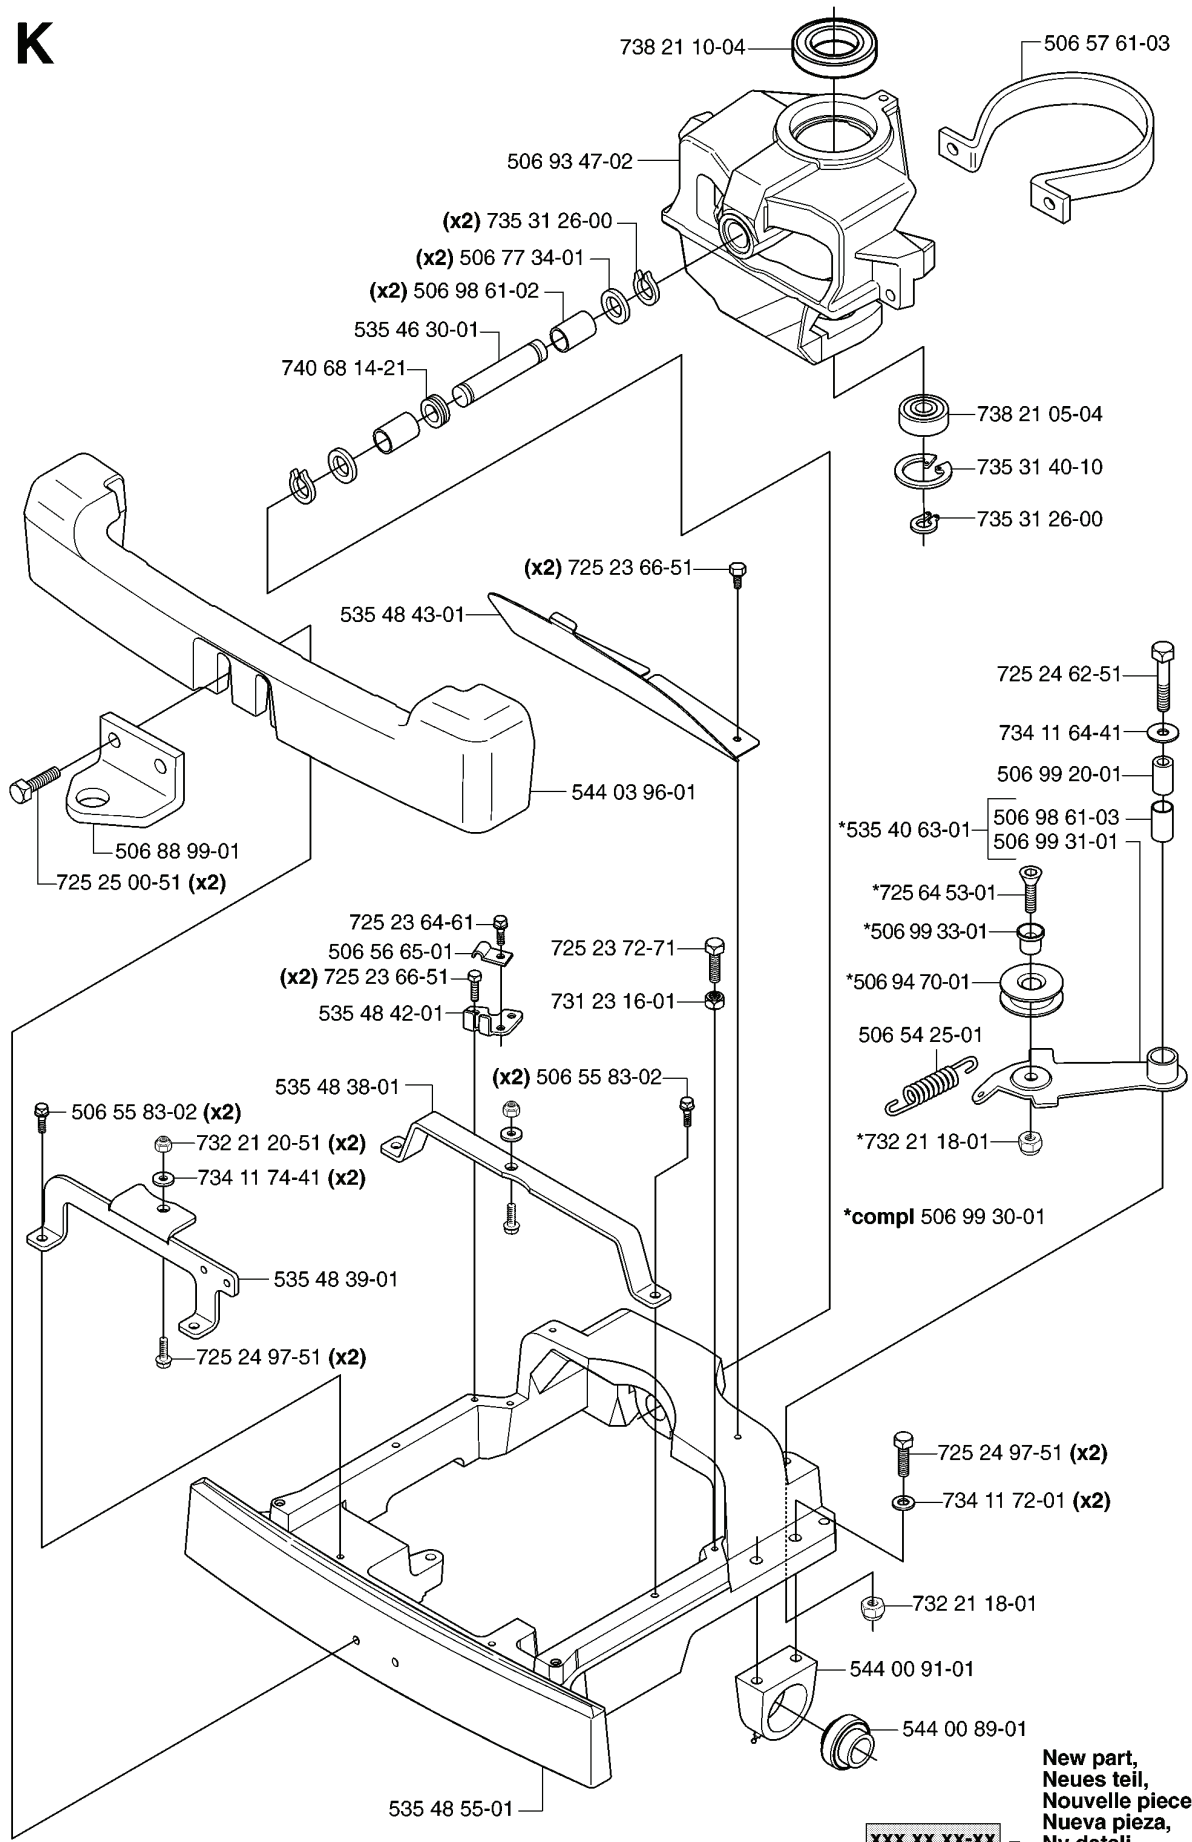

K

New part,
Neues teil,
Nouvelle piece,
Nueva pieza,
Ny detalj

xxx xx xx-xx =