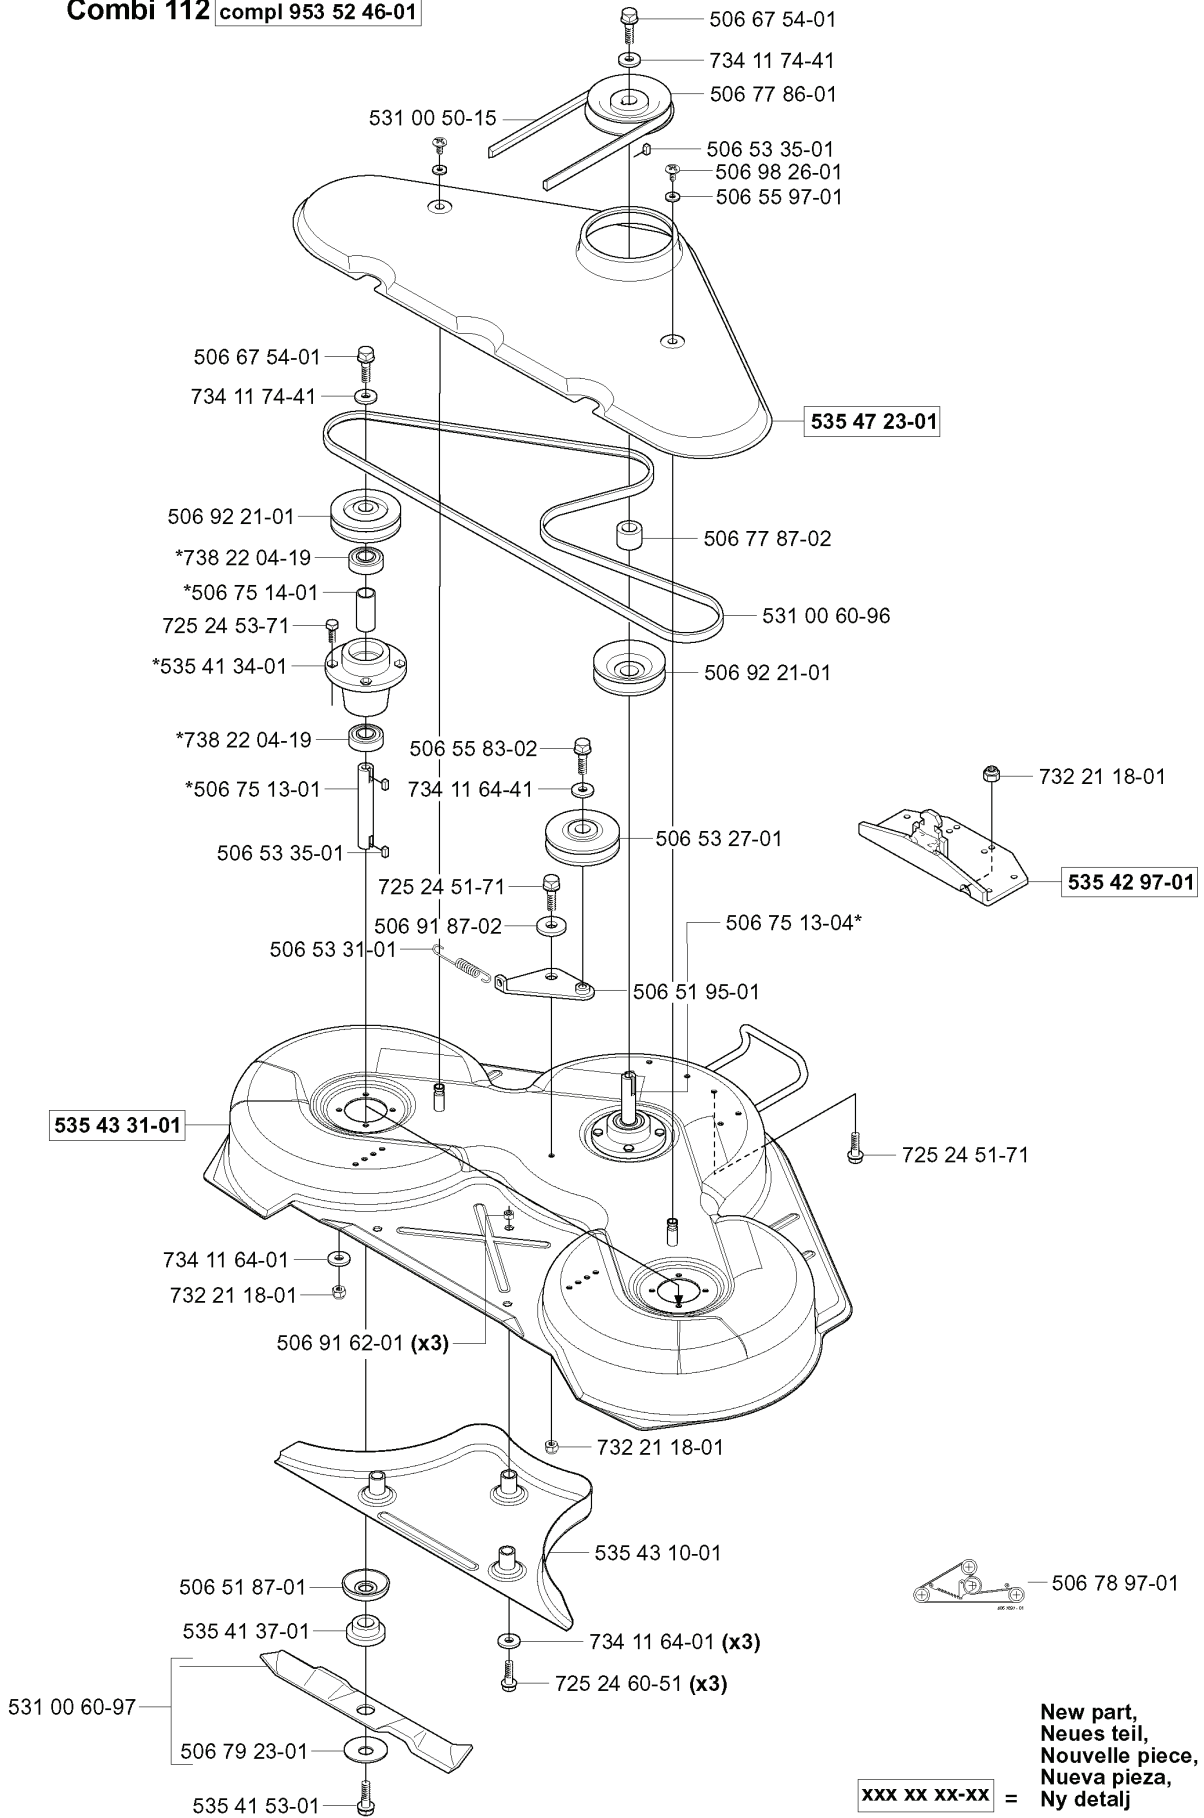

U *compl 506 75 11-01 Yttre. Outer. Exterieur. Äusser. Ulko.
*compl 506 75 11-04 Mitten. Centre. Centre. Zentrum. Keski.
Combi 112 compl 953 52 46-01