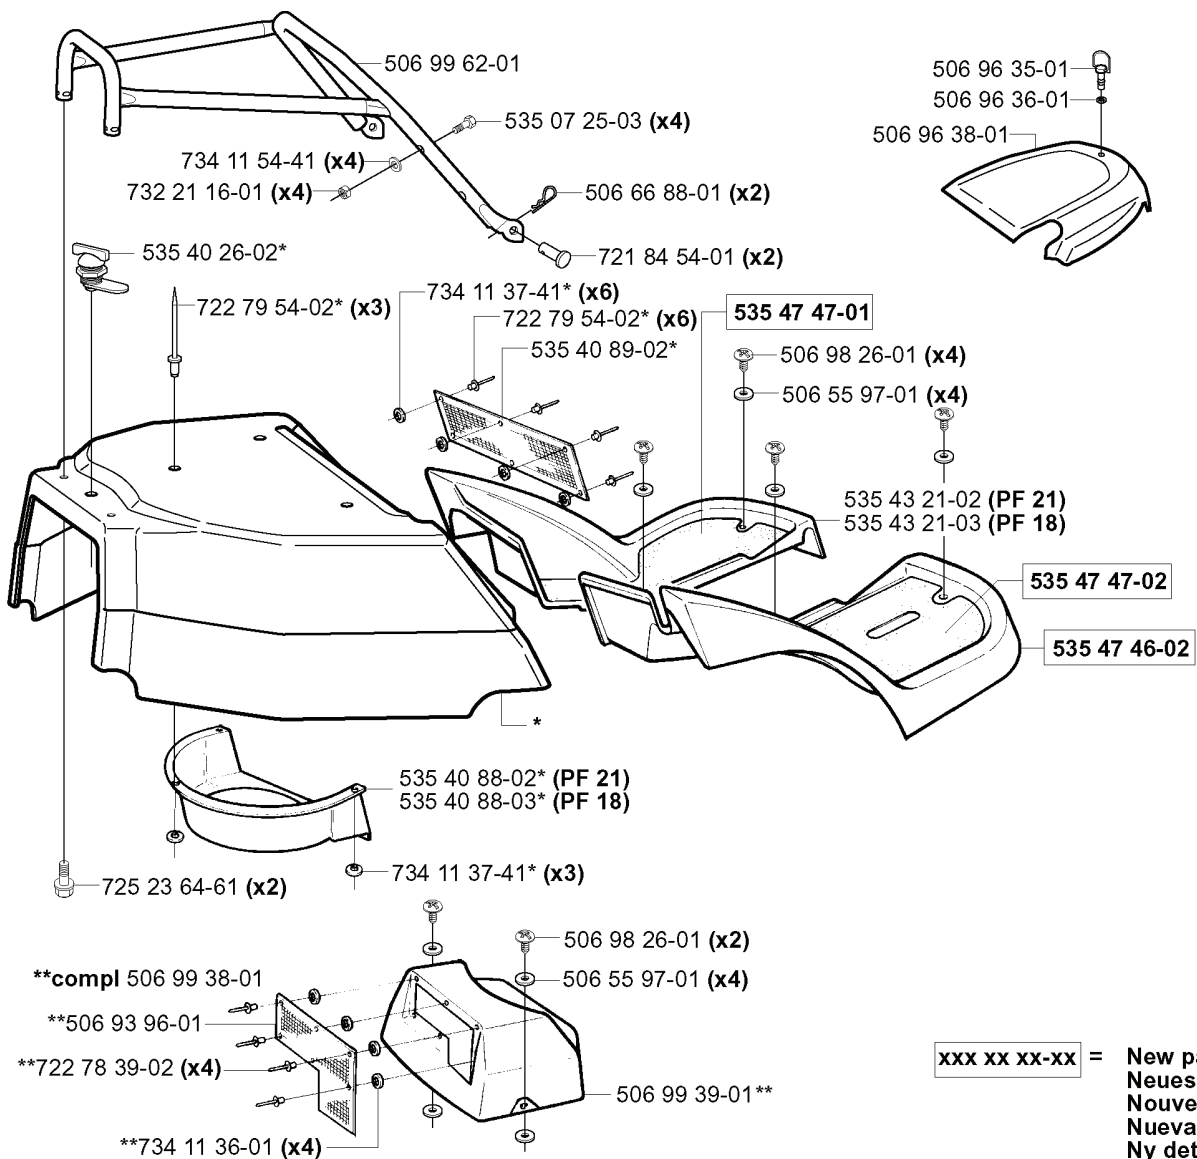

B *compl 535 40 86-02 PF21
*compl 535 40 86-03 PF18

xxx xx xx-xx = New part,
Neues teil,
Nouvelle piece,
Nueva pieza,
Ny detalj