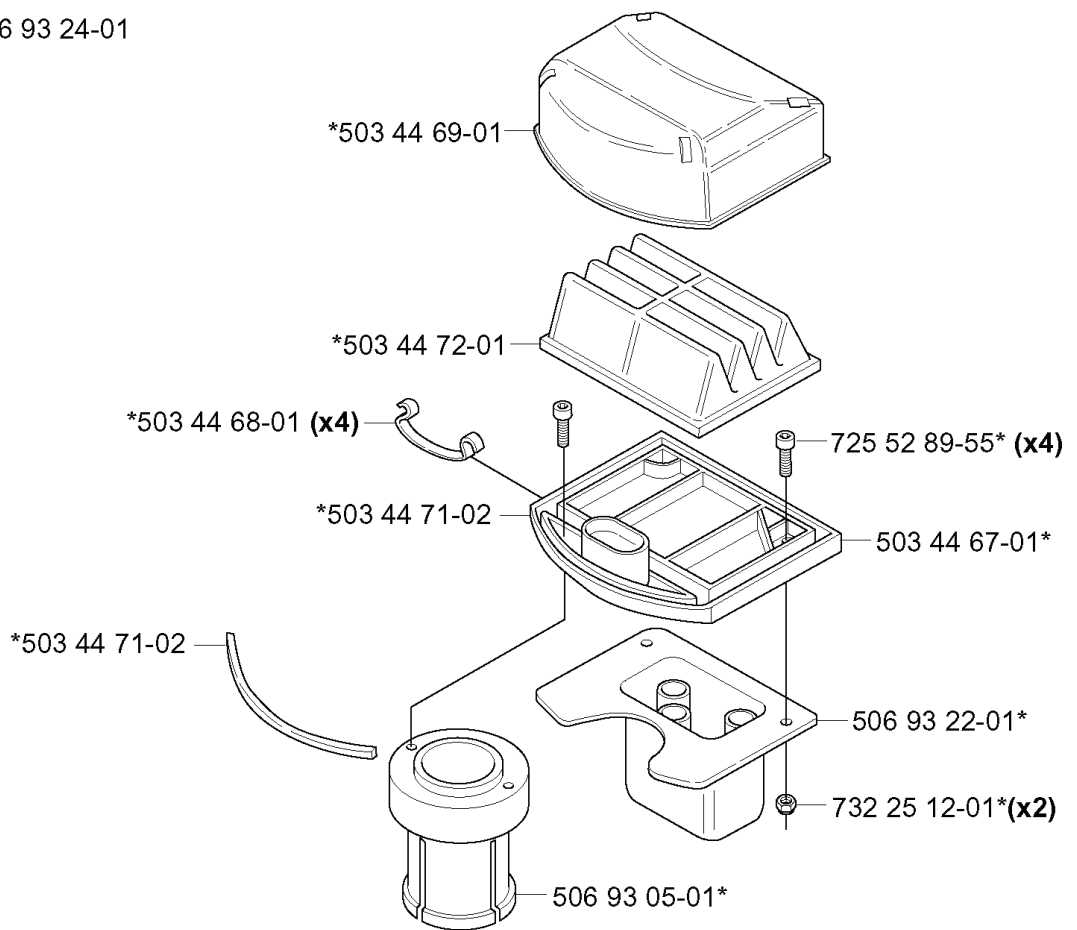

Q *compl 506 93 24-01