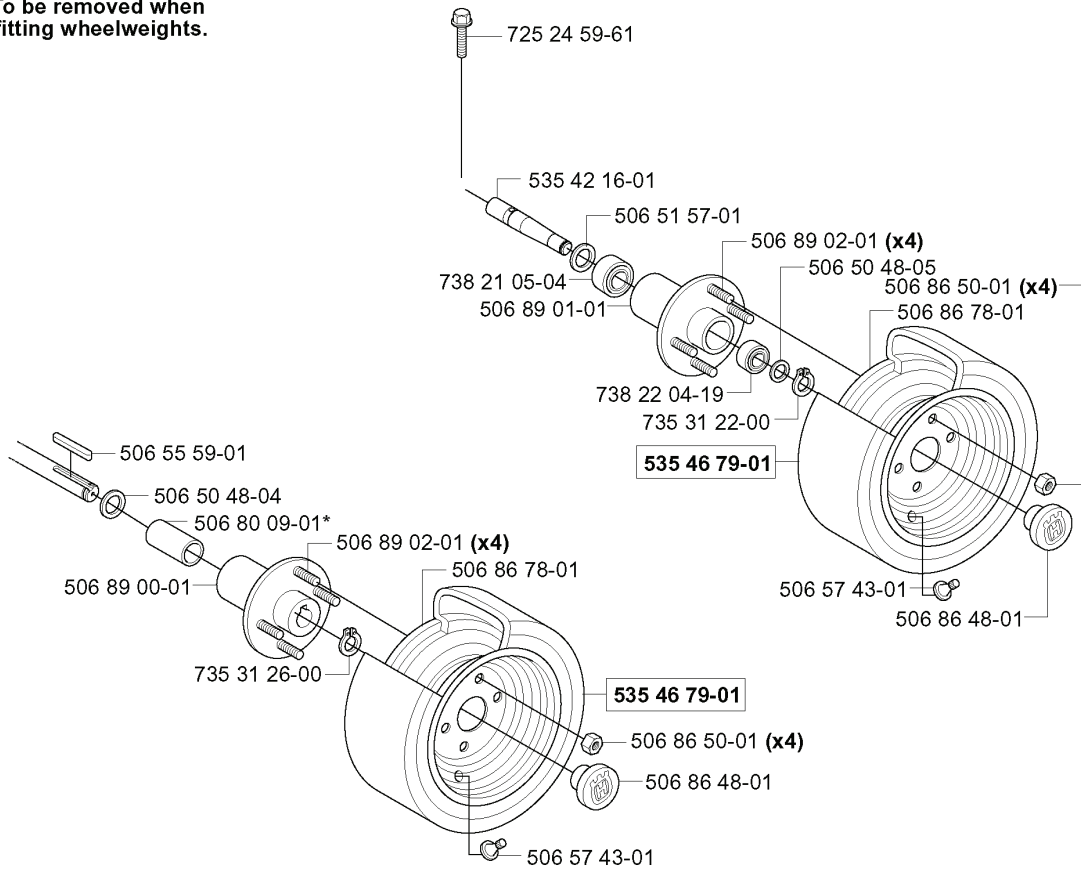

H * To be removed when fitting wheelweights.

xxx xx xx-xx = New part,
Neues teil,
Nouvelle piece,
Nueva pieza,
Ny detalj

REF.	PART NO.	DESCRIPTION	REMARK	QTY.	KIT
506 55 59-01	506555901	WEDGE		1	
506 50 48-04	506504804	WASHER		1	
506 80 09-01	506800901	SLEEVE		1	
506 89 00-01	506890001	HUB		1	
735 31 26-00	735312600	CIRCLIP		1	
506 86 78-01	506867801	RIM		1	
506 92 16-01	506921601	BALL BEARING		1	
964 99 17-01	964991701	WHEEL WEIGHT		1	
506 57 43-01	506574301	VALVE ASSY		1	
506 86 50-01	506865001	WHEEL NUT		4	
535 46 79-01	535467901	TIRE		1	
506 86 48-01	506864801	PROTECTIVE COVER		1	
735 31 22-00	735312200	CIRCLIP		1	
738 22 04-19	738220419	BALL BEARING		1	
506 89 01-01	506890101	HUB		1	
738 21 05-04	738210504	BALL BEARING		1	
506 50 48-05	506504805	WASHER		1	
506 89 02-01	506890201	BOLT		4	
506 51 57-01	506515701	WASHER		1	
535 42 16-01	535421601	WHEEL AXLE		1	
725 24 59-61	725245961	SCREW EHHFT		1	