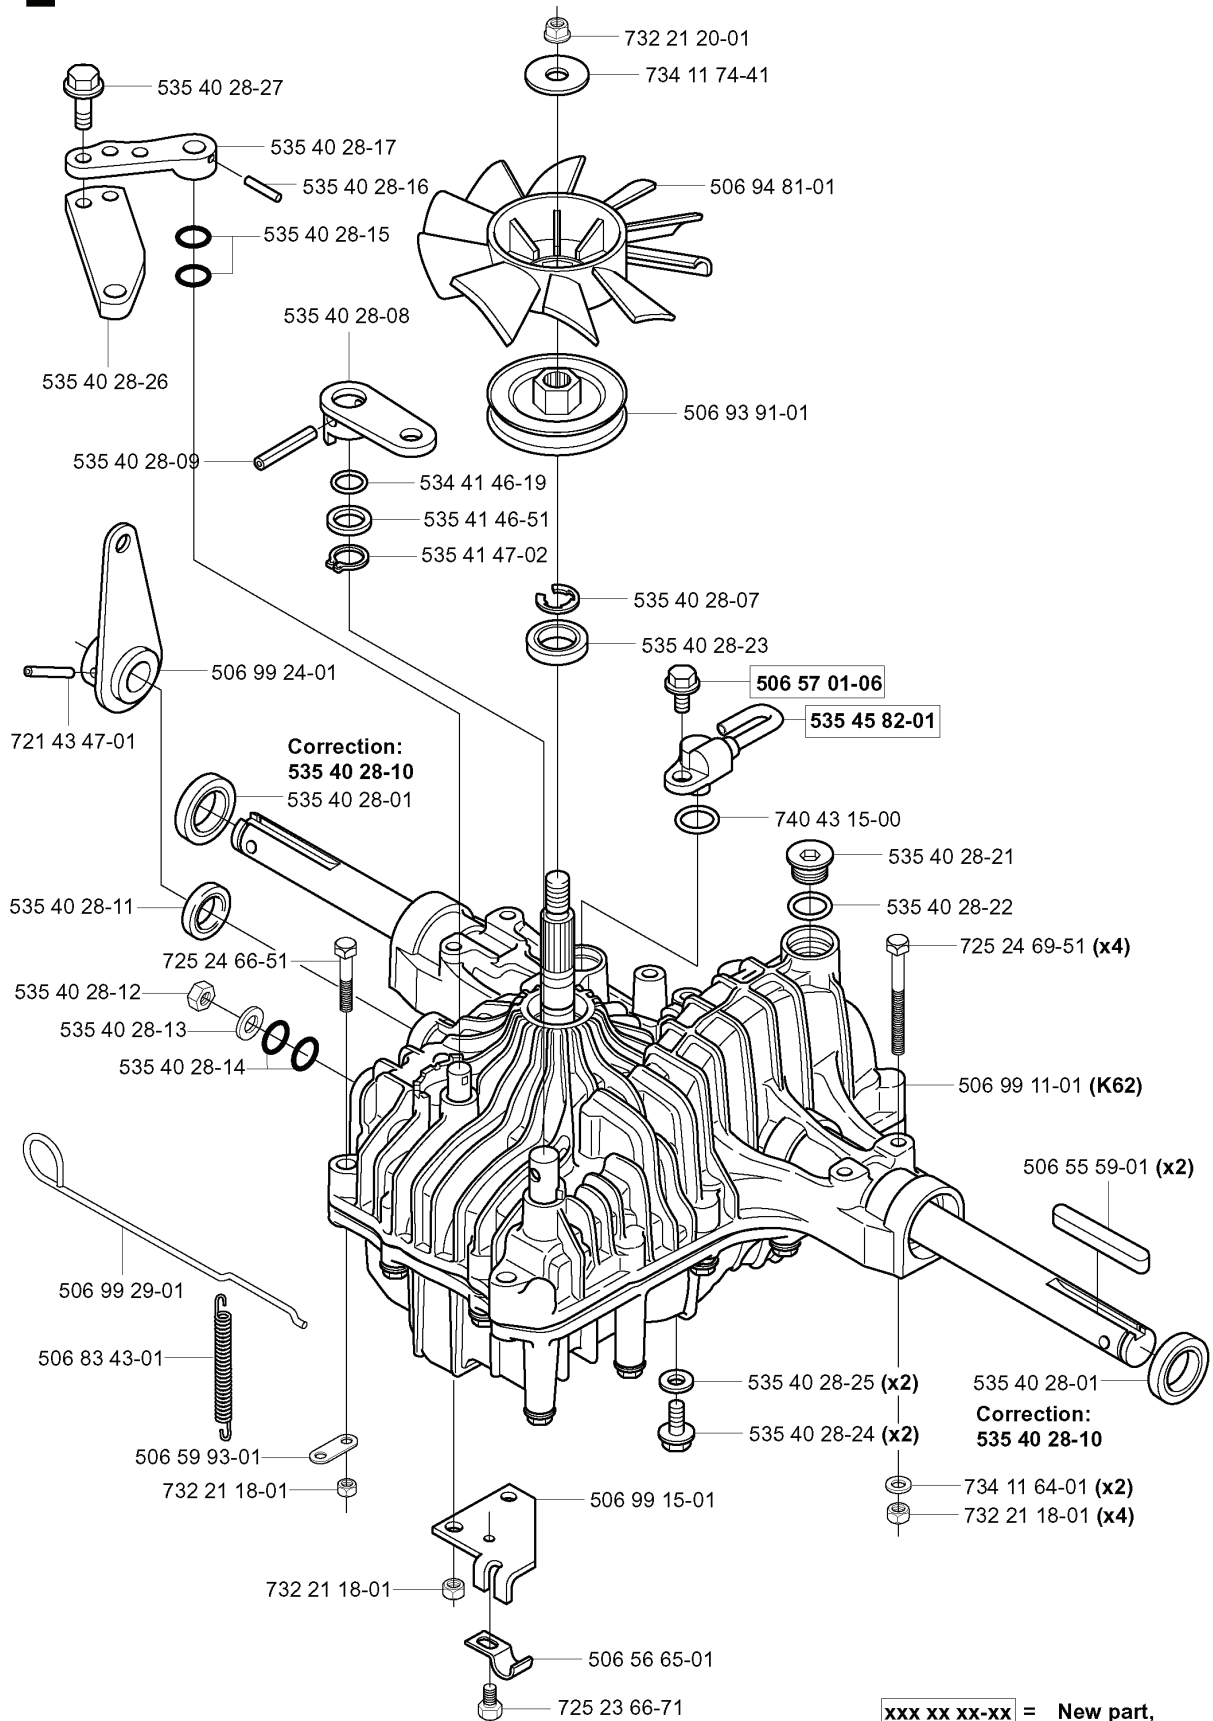

PROFLEX 18, 953522401, 2004-06

SPARE PARTS LIST

L K62 ProFlex 18

xxx xx xx-xx = New part,
Neues teil,
Nouvelle piece,
Nueva pieza,
Ny detalj

REF.	PART NO.	DESCRIPTION	REMARK	QTY.	KIT
535 40 28-27	535402827	BOLT		1	
535 40 28-17	535402817	LEVER		1	
535 40 28-16	535402816	PIN RETAINING SCREW		1	
535 40 28-15	535402815	O-RING		1	
535 40 28-08	535402808	BRAKE LEVER		1	
535 40 28-26	535402826	LEVER		1	
535 40 28-09	535402809	PIN RETAINING SCREW		1	
506 99 24-01	506992401	LEVER		1	
721 43 47-01	721434701	SPRING PIN		1	
535 40 28-11	535402811	SEALING		1	
535 40 28-12	535402812	NUT		1	
535 40 28-13	535402813	WASHER		1	
535 40 28-14	535402814	O-RING		1	
506 99 29-01	506992901	FRIKOPPLINGSSTÅNG		1	
506 83 43-01	506834301	SPRING		1	
506 59 93-01	506599301	LINK		1	
732 21 18-01	732211801	LOCK NUT		1	
725 24 66-51	725246651	SCREW		1	
535 40 28-10	535402810	SEALING	CORRECTION:	1	
535 41 47-02	535414702	RETAINER RING		1	
535 41 46-51	535414651	WASHER		1	
535 41 46-19	535414619	O-RING		1	
535 40 28-07	535402807	CLIP		1	
535 40 28-23	535402823	SEALING		1	
506 99 15-01	506991501	BRACKET		1	
506 56 65-01	506566501	CLIP		1	
725 23 66-71	725236671	SCREW EHHM		1	
535 40 28-24	535402824	BOLT		2	
535 40 28-25	535402825	WASHER		2	
734 11 64-01	734116401	WASHER		2	
506 55 59-01	506555901	WEDGE		2	
506 99 11-01	506991101	TRANSMISSION	K62	1	
725 24 69-51	725246951	SCREW EHHM		4	
535 40 28-22	535402822	O-RING		1	
535 40 28-21	535402821	COVER		1	
740 43 15-00	740431500	O-RING		1	
535 45 82-01	535458201	HOSE COUPLING		1	
506 57 01-06	506570106	SCREW EHHFM		1	
506 93 91-01	506939101	PULLEY		1	
506 94 81-01	506948101	FAN		1	
734 11 74-41	734117441	WASHER		1	