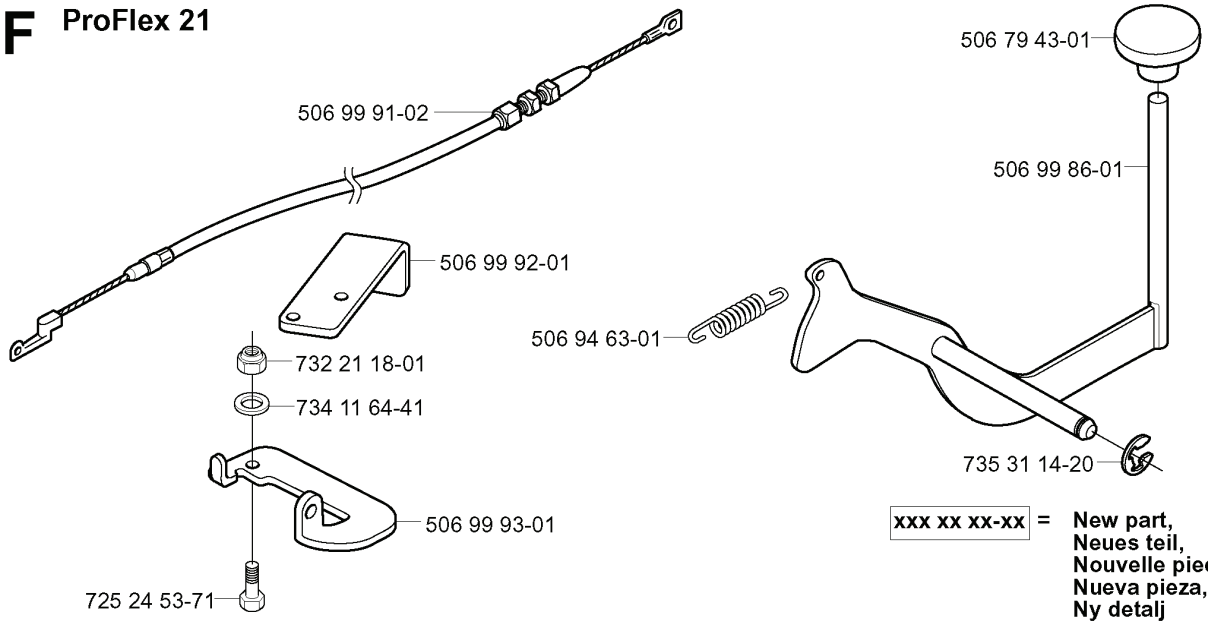

F ProFlex 21

xxx xx xx-xx = New part,
Neues teil,
Nouvelle piece,
Nueva pieza,
Ny detalj