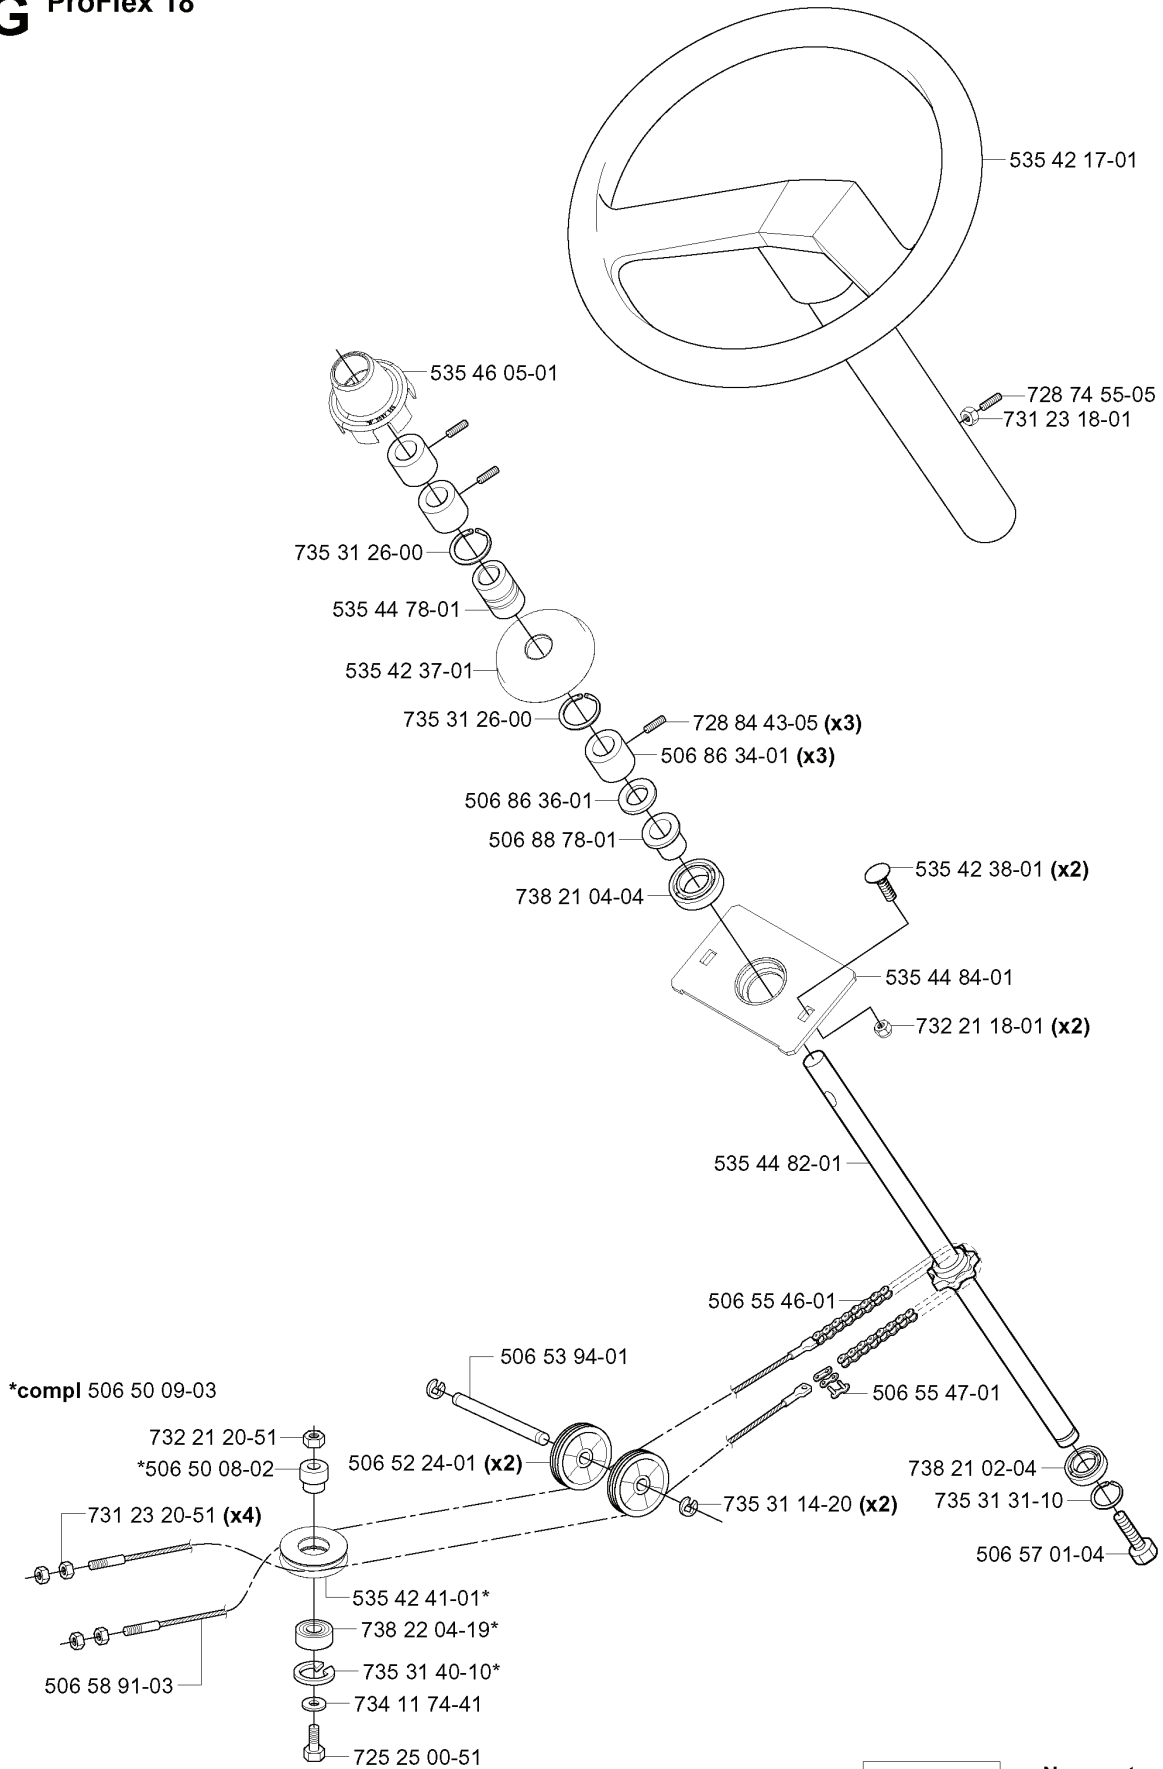

G ProFlex 18

xxx xx xx-xx = New part,
Neues teil,
Nouvelle piece,
Nueva pieza,
Ny detalj