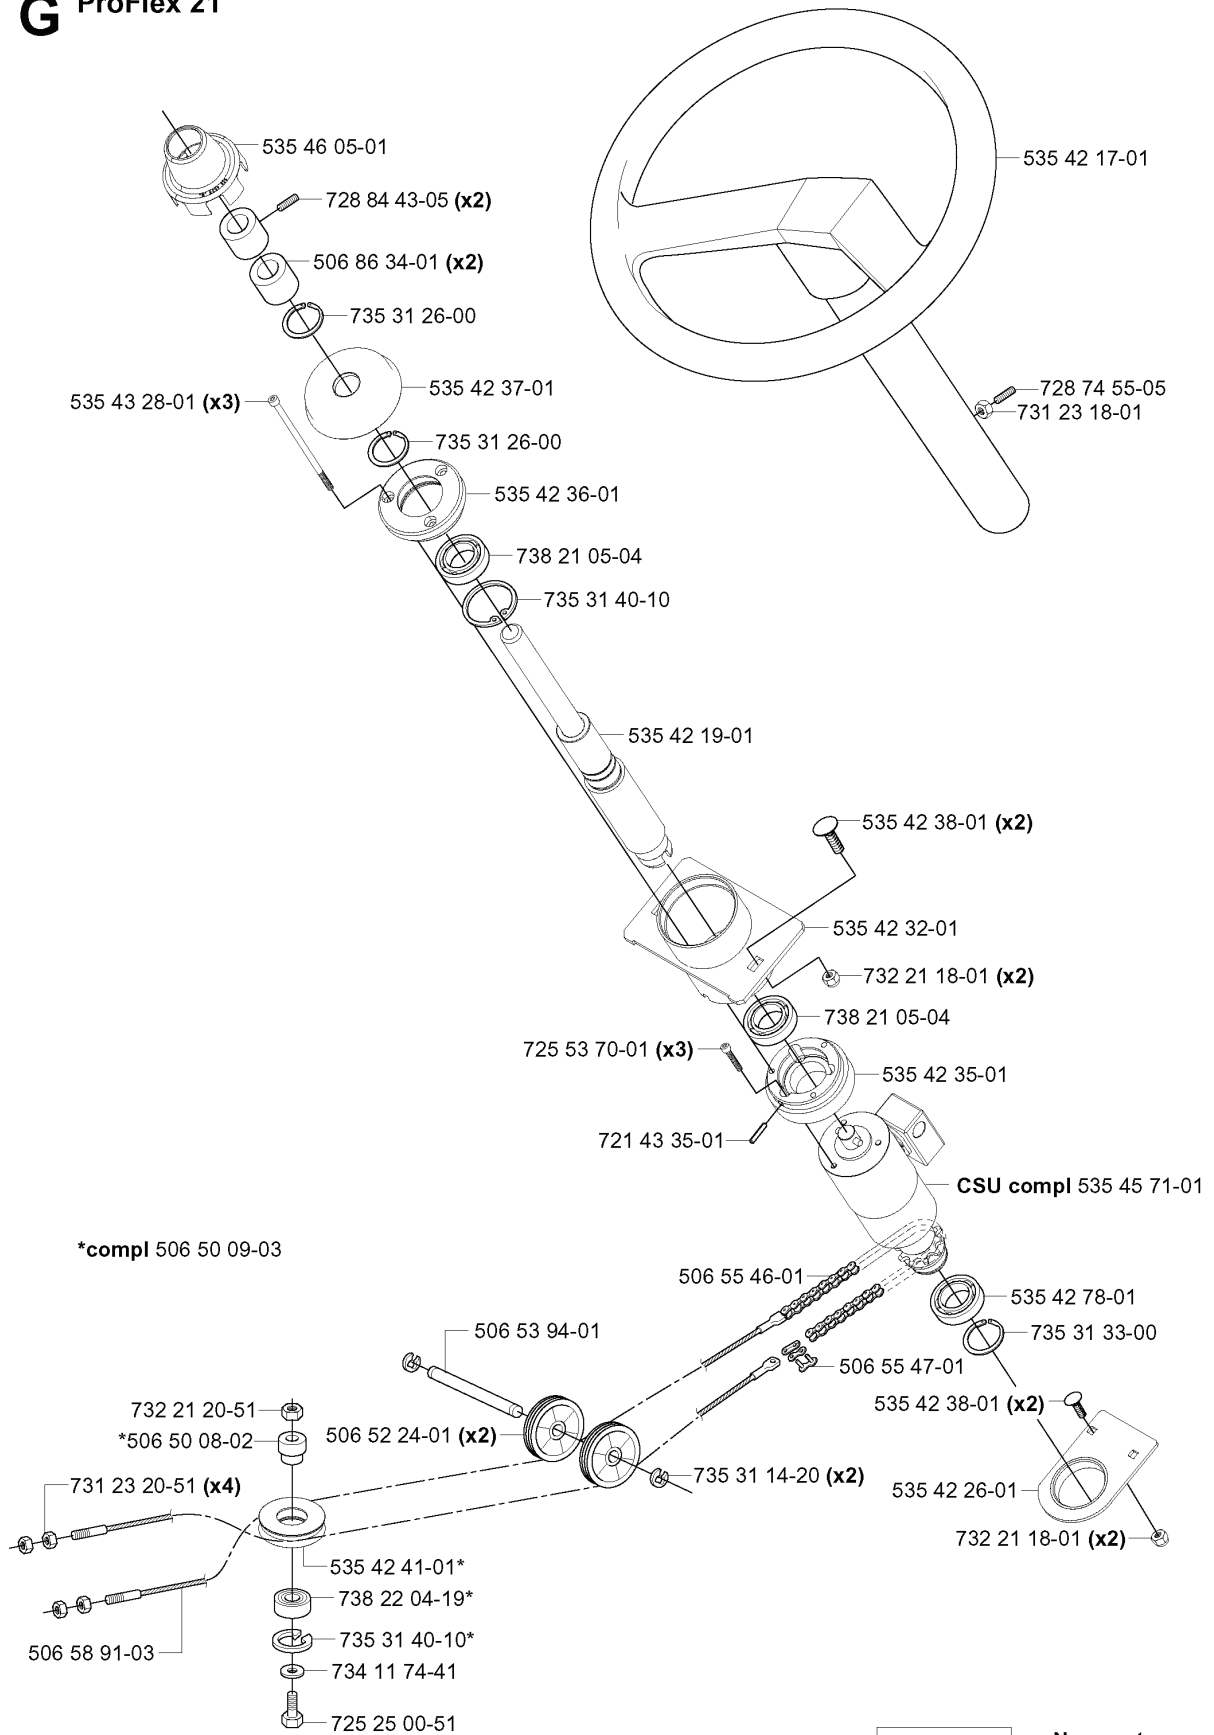

G ProFlex 21

*compl 506 50 09-03

**xxx xx xx-xx = New part,
Neues teil,
Nouvelle piece,
Nueva pieza,
Ny detalj**