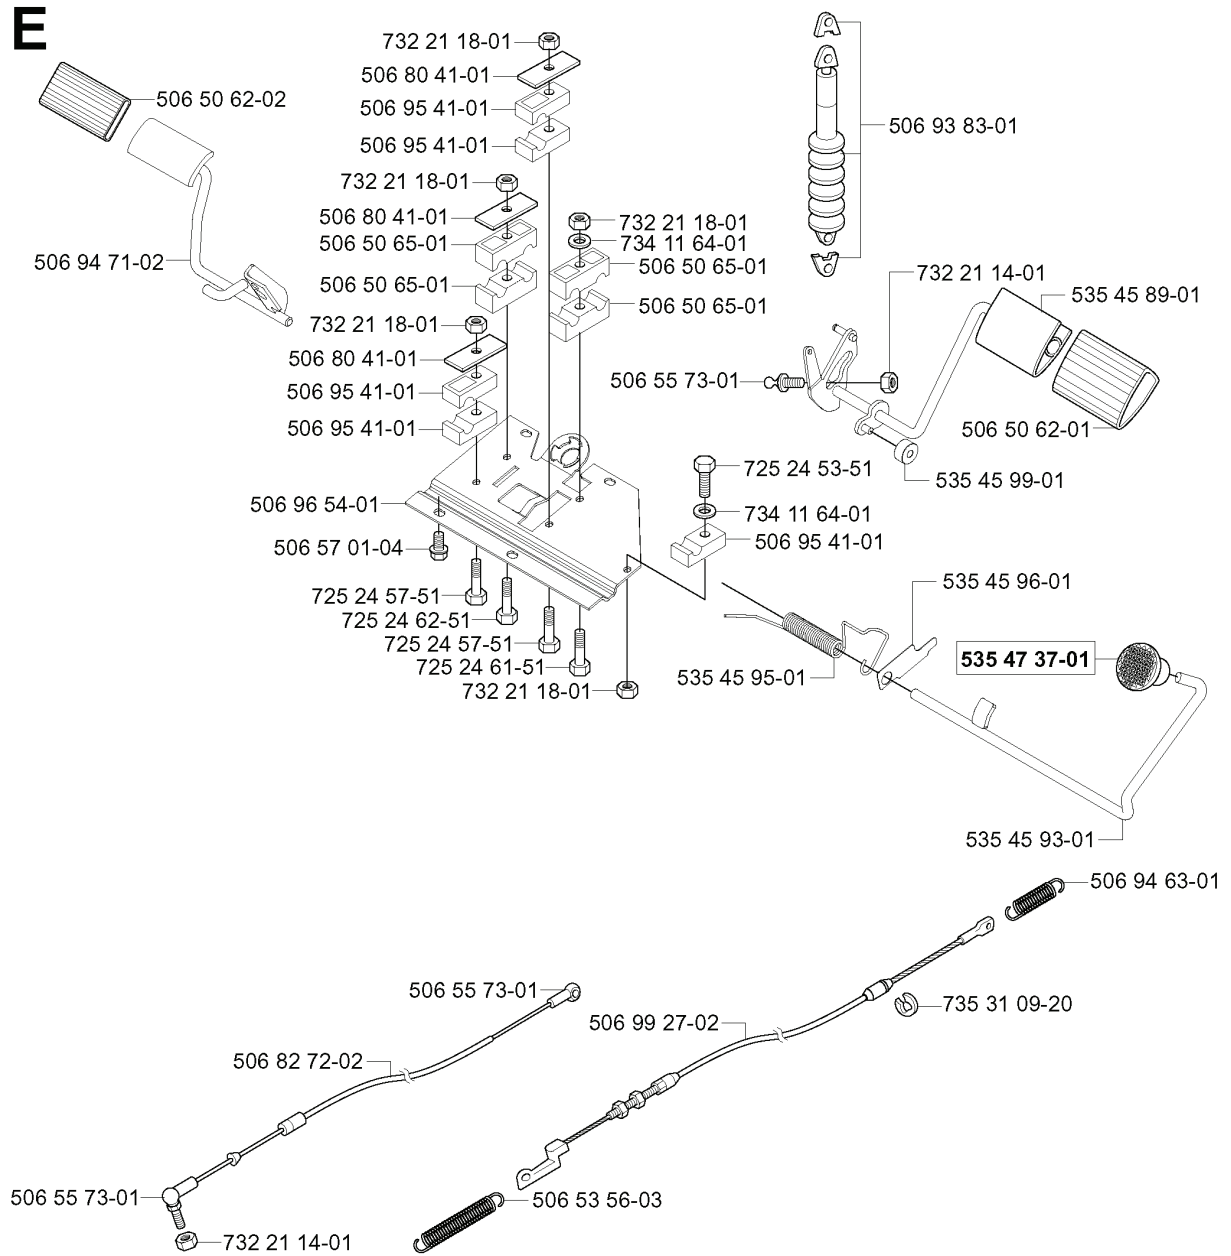

Q *compl 506 93 24-01

REF.	PART NO.	DESCRIPTION	REMARK	QTY.	KIT
506 93 24-01	506932401	FILTER		1	
503 44 69-01	503446901	FILTER HOLDER		1	
503 44 72-01	503447201	AIR FILTER		1	
503 44 68-01	503446801	SPRING		4	
503 44 71-02	503447102	GASKET		1	
506 93 05-01	506930501	CONNECTION		1	
732 25 12-01	732251201	HEXAGON LOCKING NUT		2	
506 93 22-01	506932201	MUFFLER		1	
503 44 67-01	503446701	FILTER HOLDER		1	
725 52 89-55	725528955	SCREW IHSCM		4	

E

REF.	PART NO.	DESCRIPTION	REMARK	QTY.	KIT
506 50 62-02	506506202	PEDAL RUBBER		1	
506 94 71-02	506947102	BRAKE PEDAL ASSY		1	
506 82 72-02	506827202	CONTROL CABLE		1	
725 24 61-51	725246151	SCREW EHHM		1	
725 24 57-51	725245751	SCREW		1	
725 24 62-51	725246251	SCREW EHHM		1	
506 57 01-04	506570104	SCREW EHHFM		1	
506 96 54-01	506965401	PEDAL PLATE		1	
506 95 41-01	506954101	BEARING SUPPORT		1	
506 80 41-01	506804101	PLATE		1	
732 21 18-01	732211801	LOCK NUT		1	
506 50 65-01	506506501	BEARING SUPPORT		1	
506 55 73-01	506557301	VINKELLAS8 DIN7 1802		1	
535 45 95-01	535459501	SPRING		1	
506 99 27-02	506992702	CABLE		1	
506 53 56-03	506535603	DRAW SPRING		1	
735 31 09-20	735310920	E-CLIP		1	
506 94 63-01	506946301	BRAKE SPRING		1	
535 45 93-01	535459301	REVERSE PEDAL		1	
535 47 37-01	535473701	KNOB		1	
535 45 96-01	535459601	PLATE		1	
734 11 64-01	734116401	WASHER		1	
725 24 53-51	725245351	SCREW EHHM		1	
535 45 99-01	535459901	ROLLER		1	
506 50 62-01	506506201	PEDAL RUBBER		1	
535 45 89-01	535458901	HST-PEDAL M.FOTPL.		1	
732 21 14-01	732211401	LOCK NUT		1	
506 93 83-01	506938301	DAMPING PIECE		1	