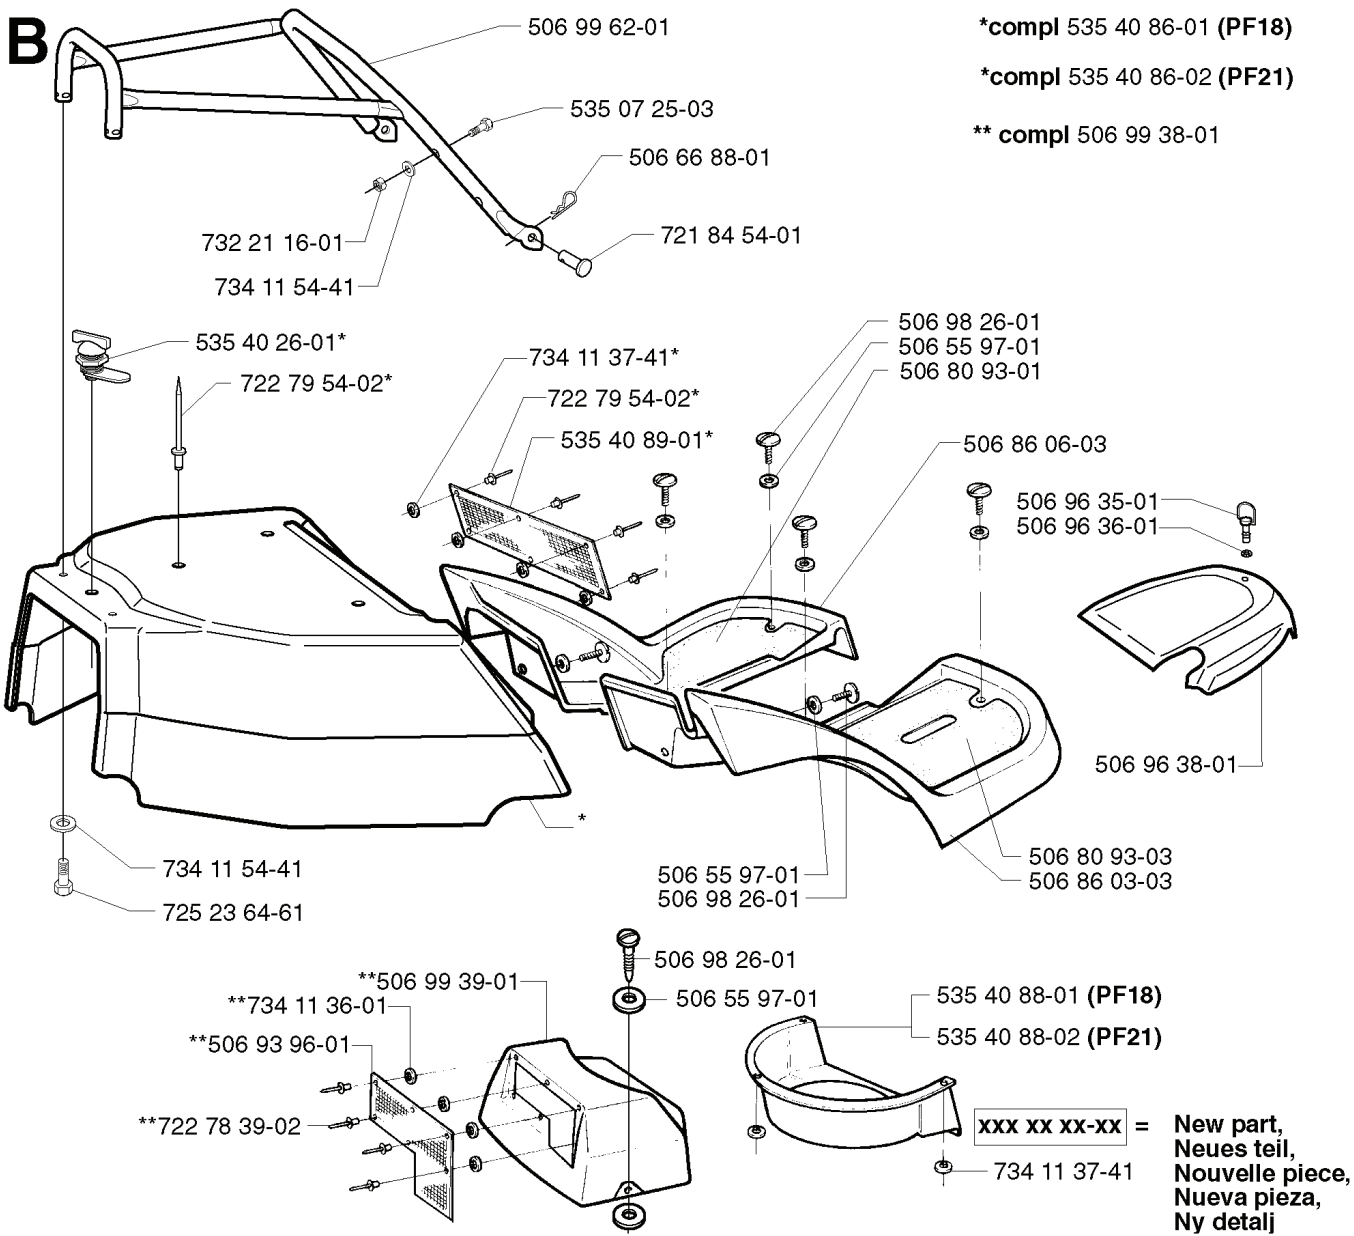

B

*compl 535 40 86-01 (PF18)

*compl 535 40 86-02 (PF21)

** compl 506 99 38-01