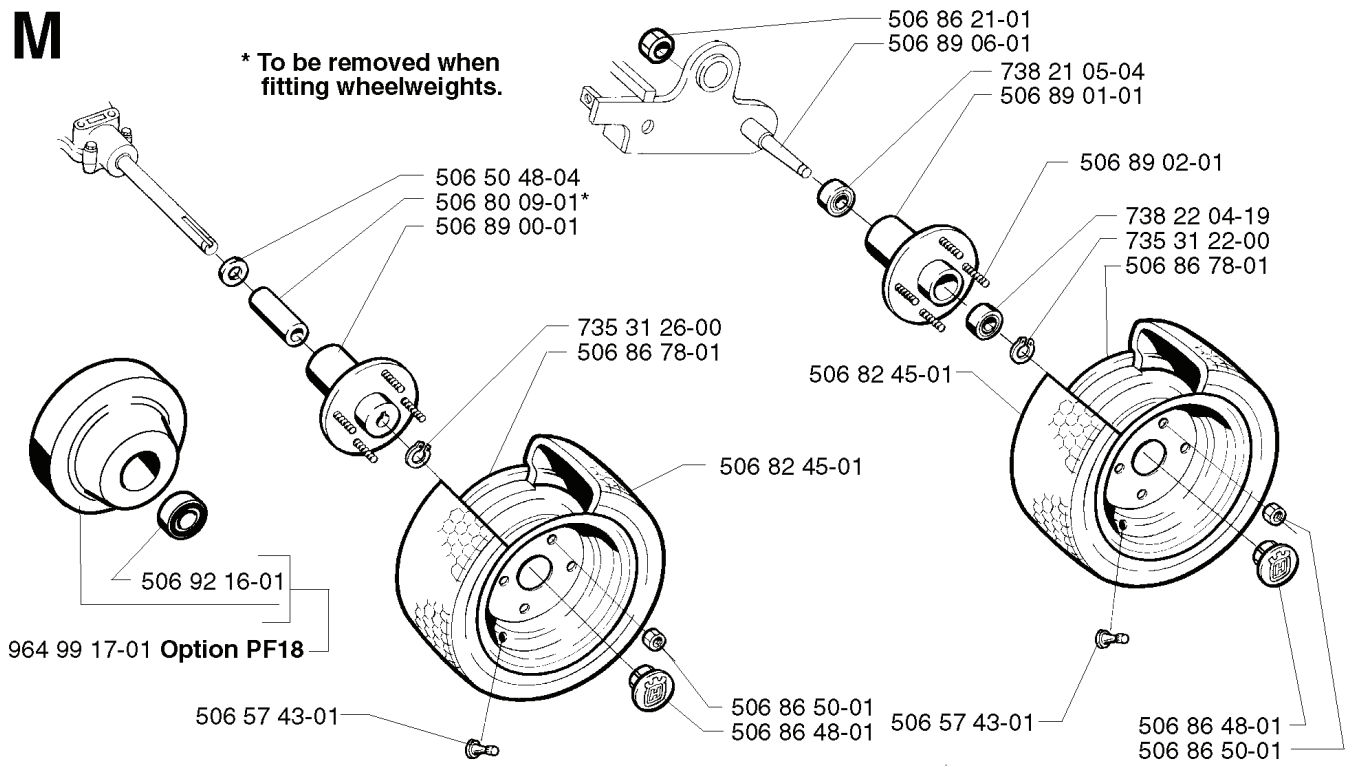

M

* To be removed when fitting wheelweights.