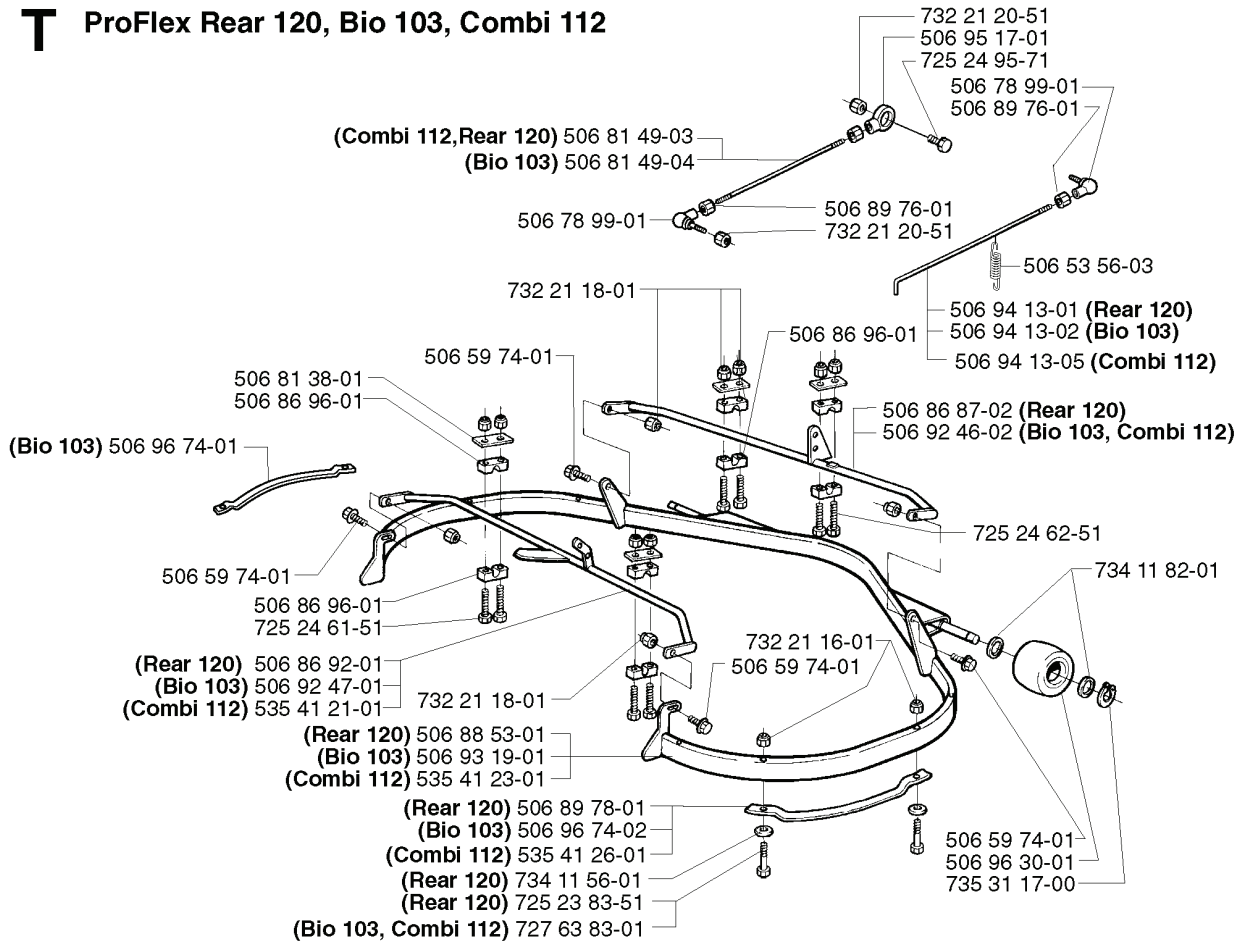

T ProFlex Rear 120, Bio 103, Combi 112

xxx xx xx-xx = New part,
Neues teil,
Nouvelle piece,
Nueva pieza,
Ny detalj