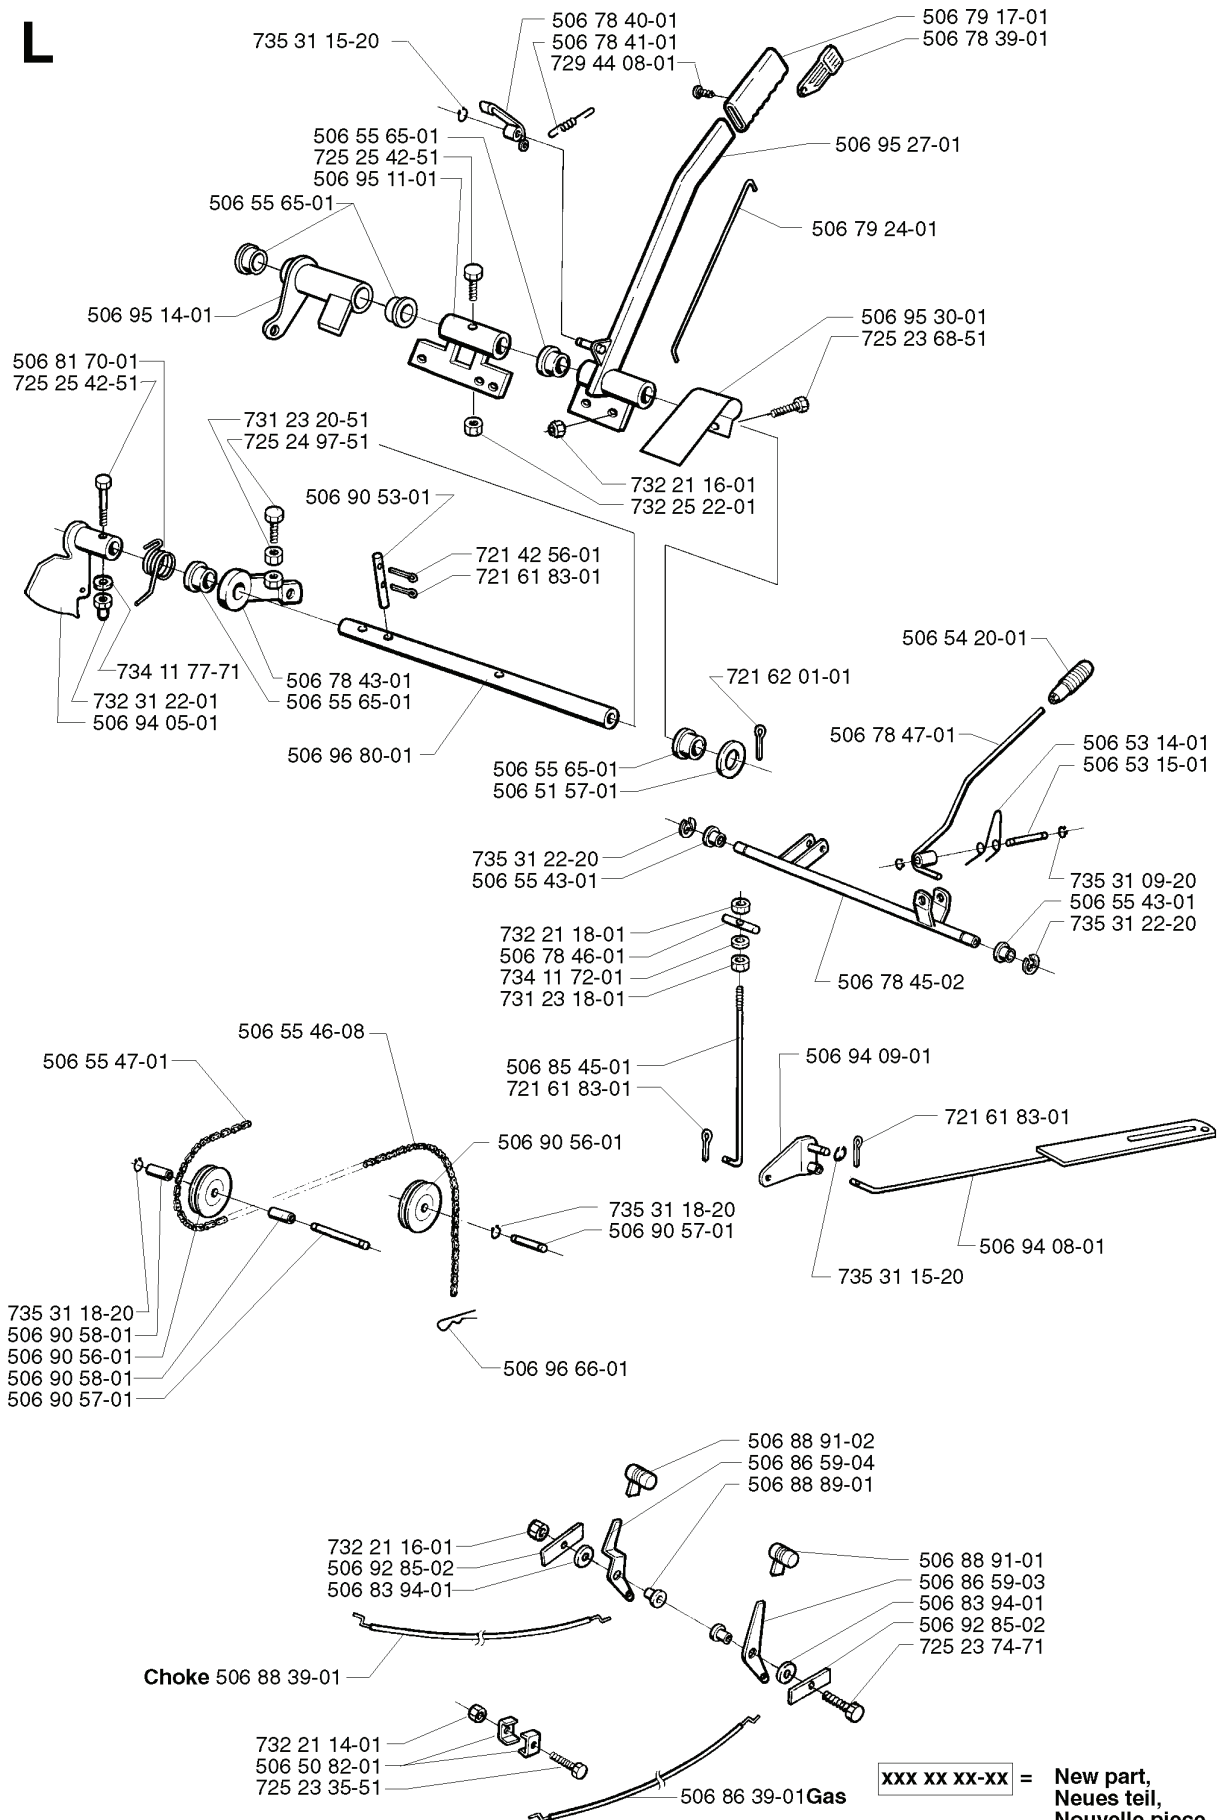

L

xxx xx xx-xx = New part,
Neues teil,
Nouvelle piece,
Nueva pieza,
Ny detalj