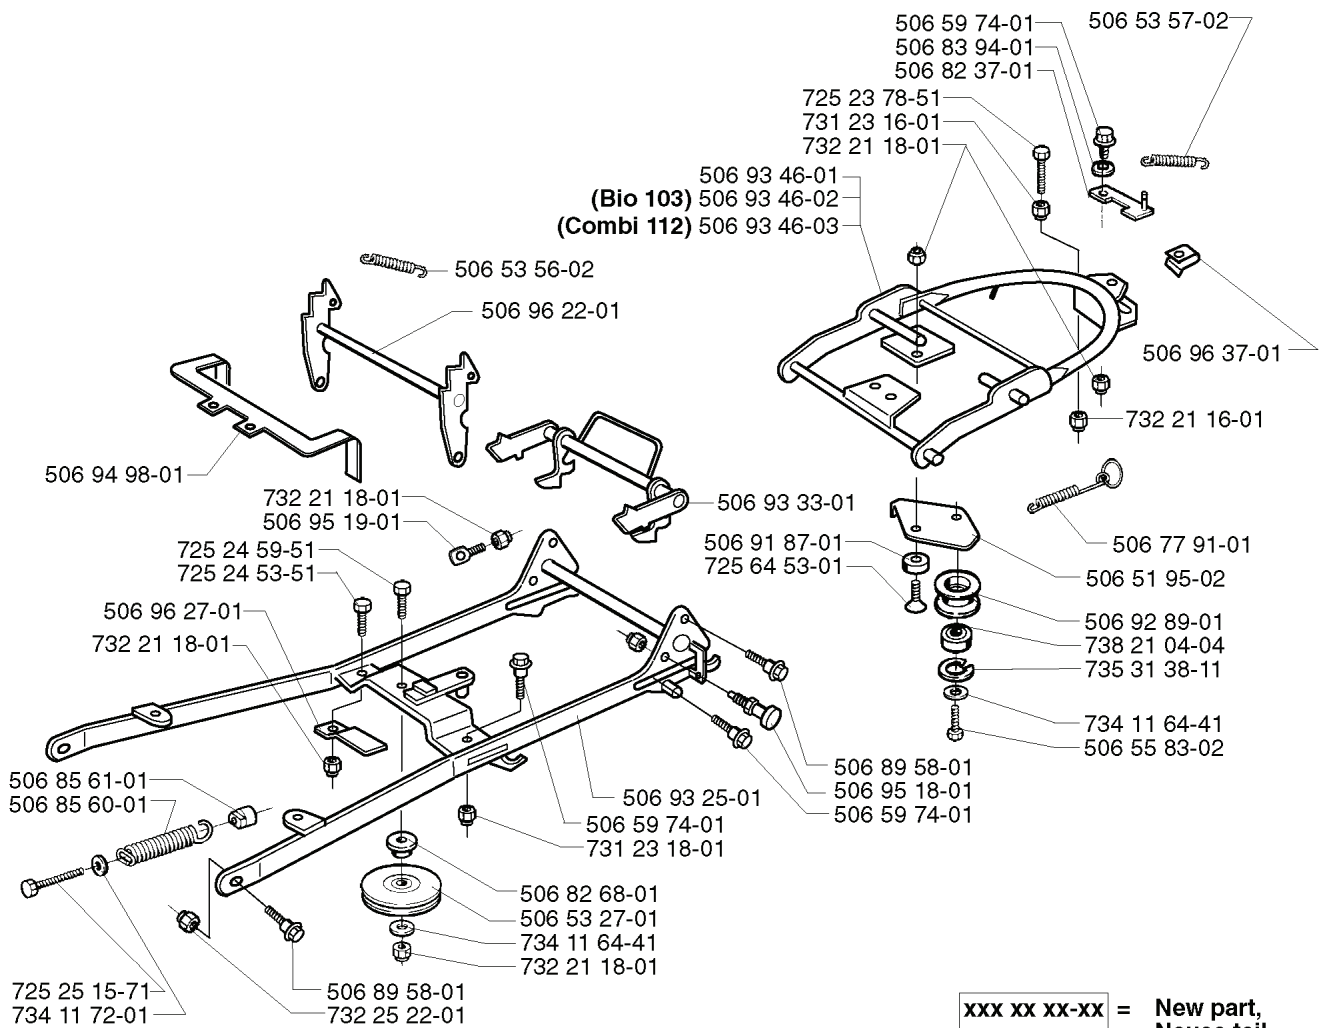

S

xxx xx xx-xx = New part,
Neues teil,
Nouvelle piece,
Nueva pieza,
Ny detalj