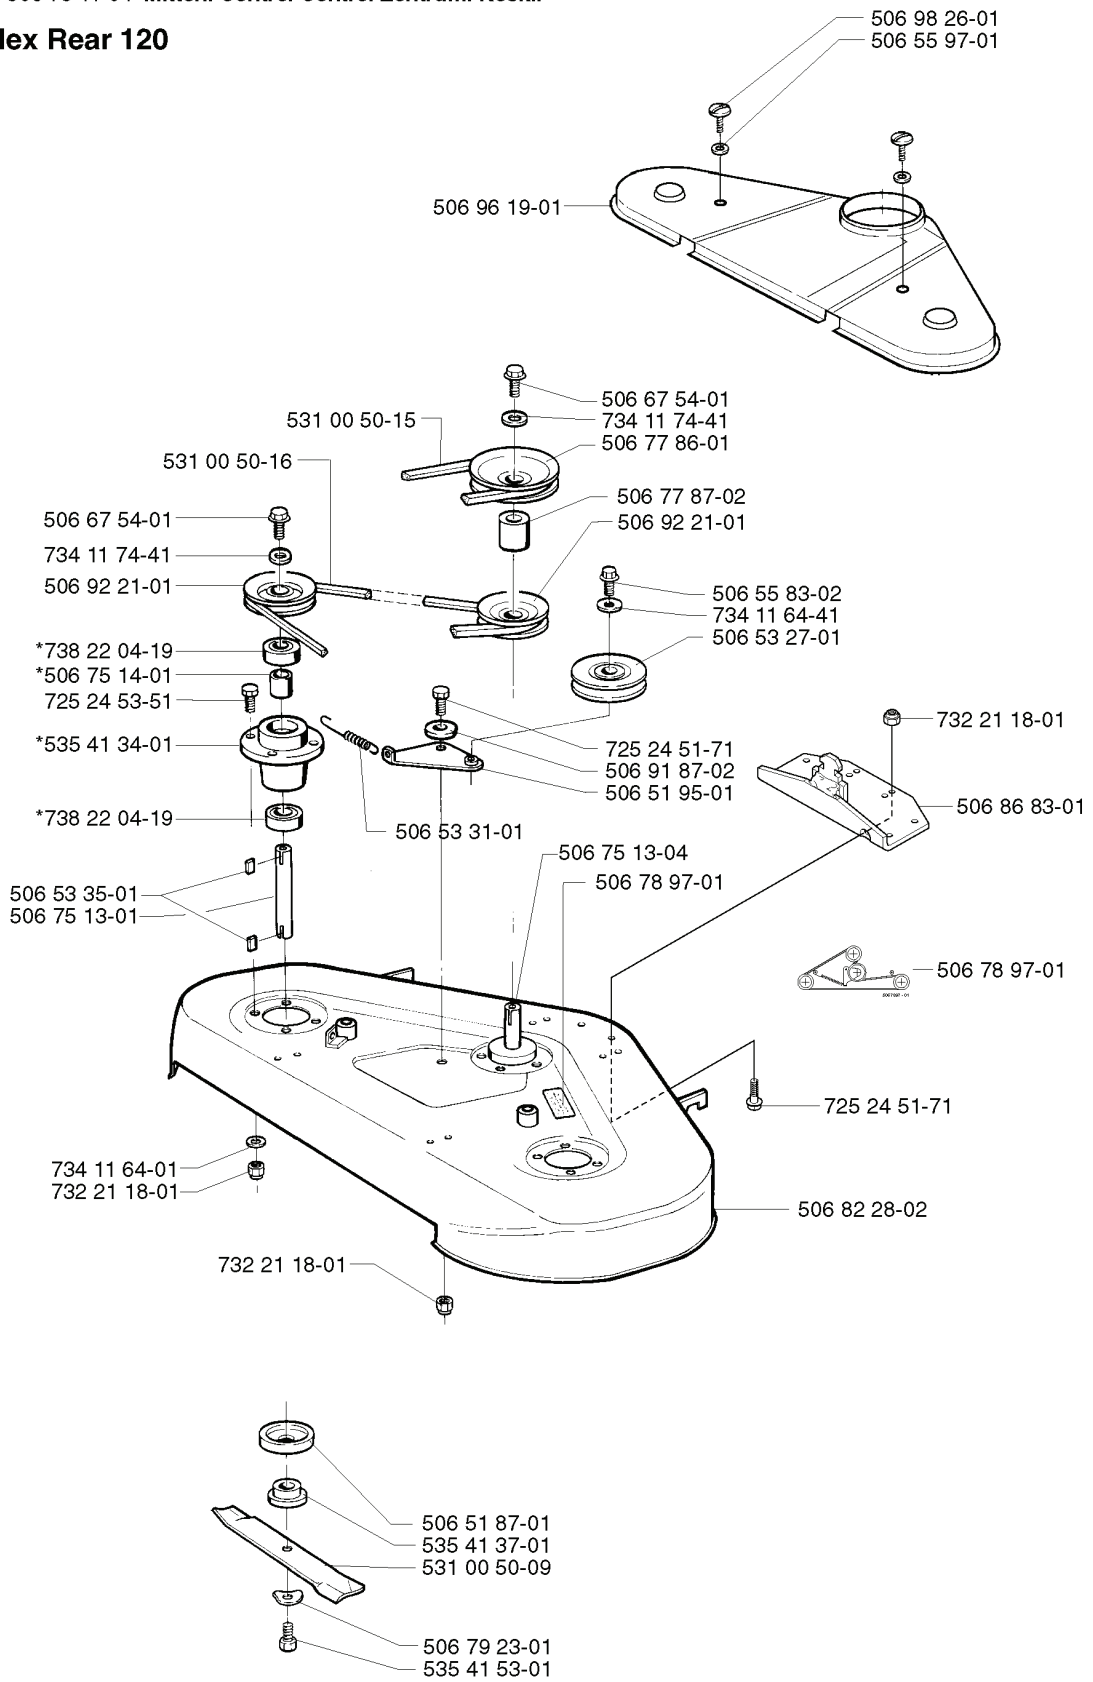

U *compl 506 75 11-01 Yttre. Outer. Extérieur. Äusser. Ulko.
*compl 506 75 11-04 Mitten. Centre. Centre. Zentrum. Keski.

ProFlex Rear 120

**xxx xx xx-xx = New part,
Neues teil,
Nouvelle piece,
Nueva pieza,
Ny detalj**