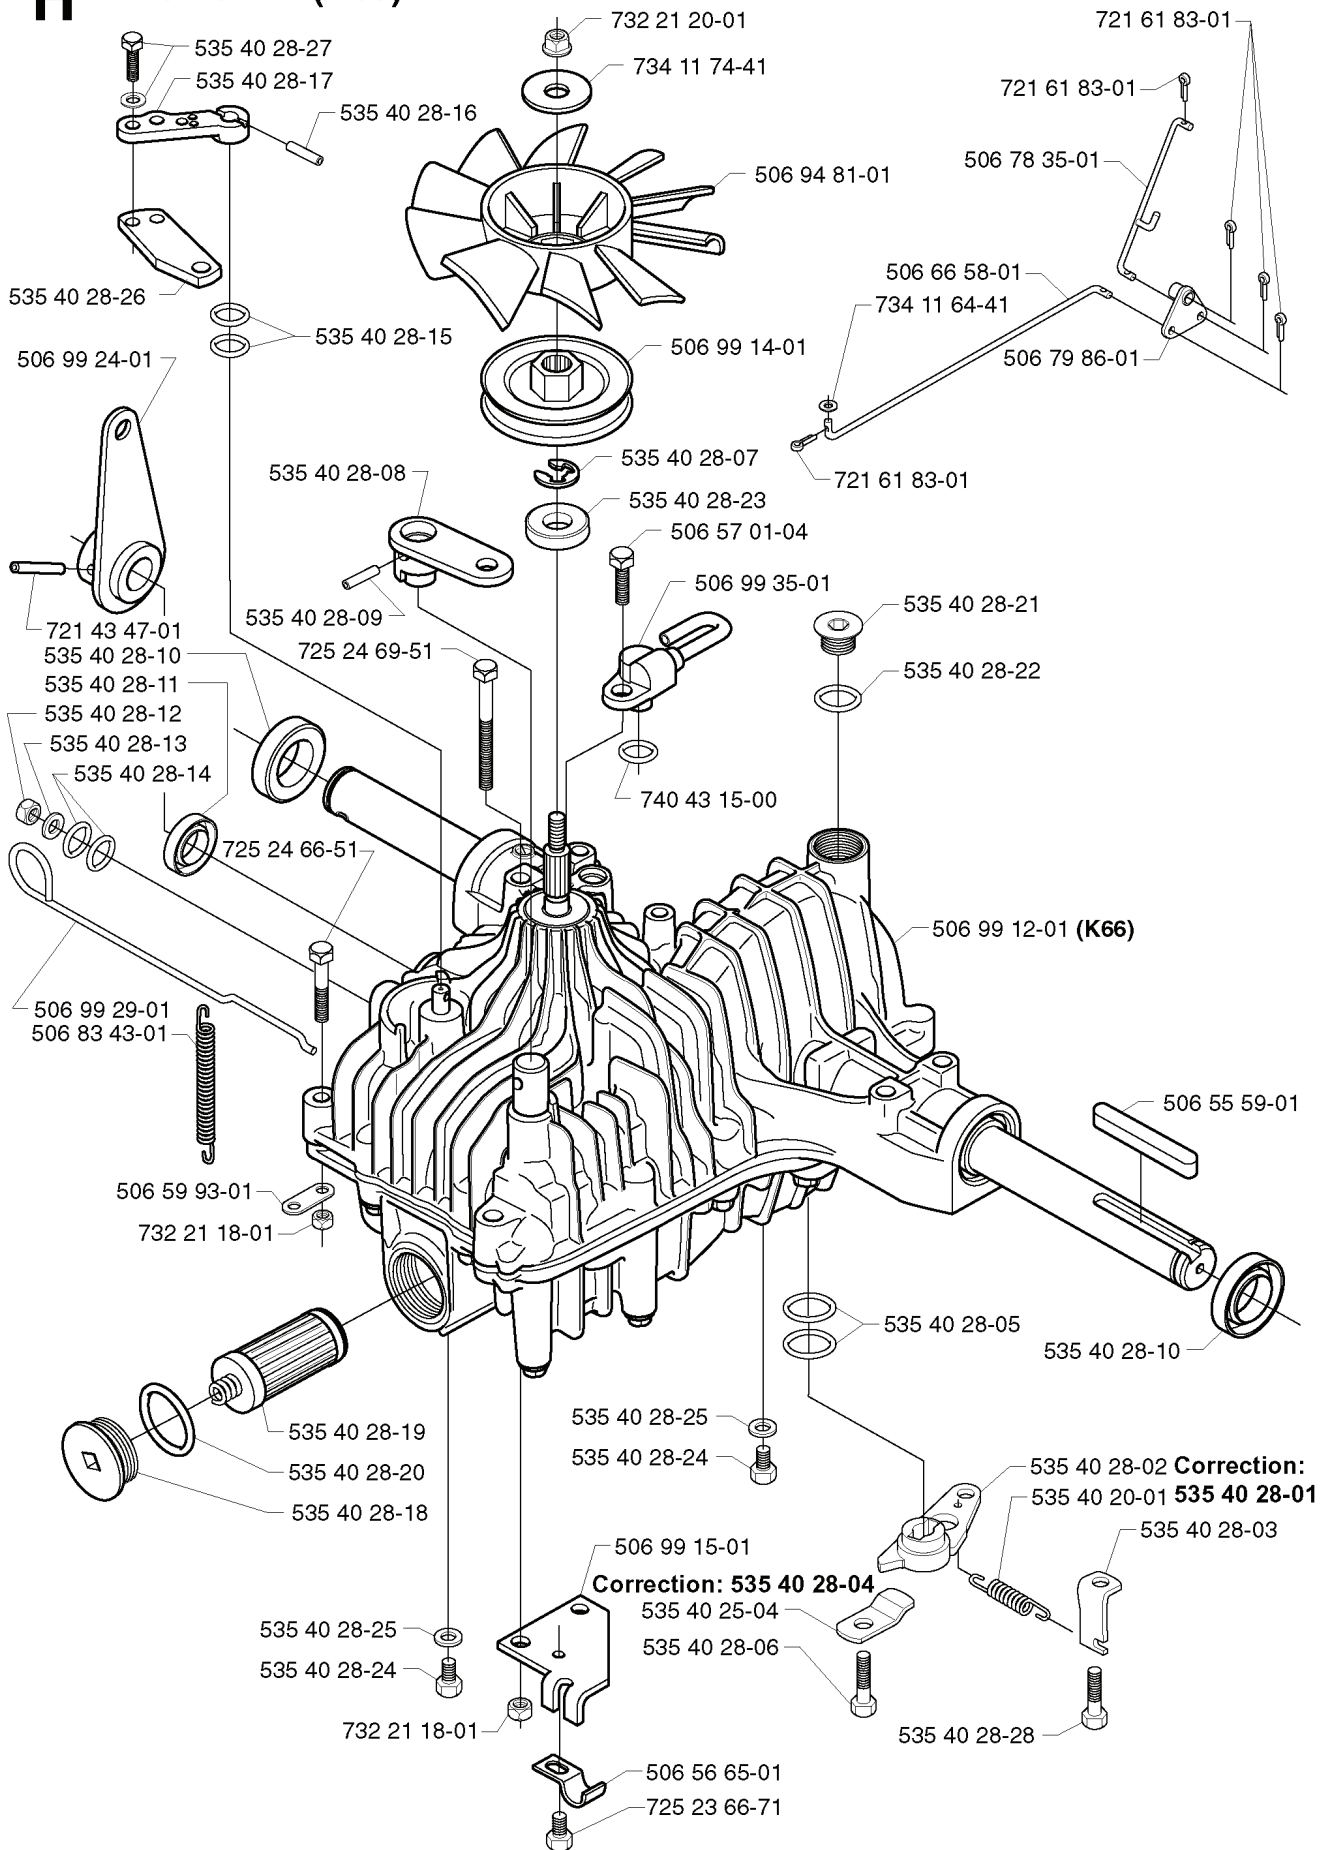

H ProFlex 21 (K66)

Correction: 535 40 28-04

Correction: 535 40 28-01