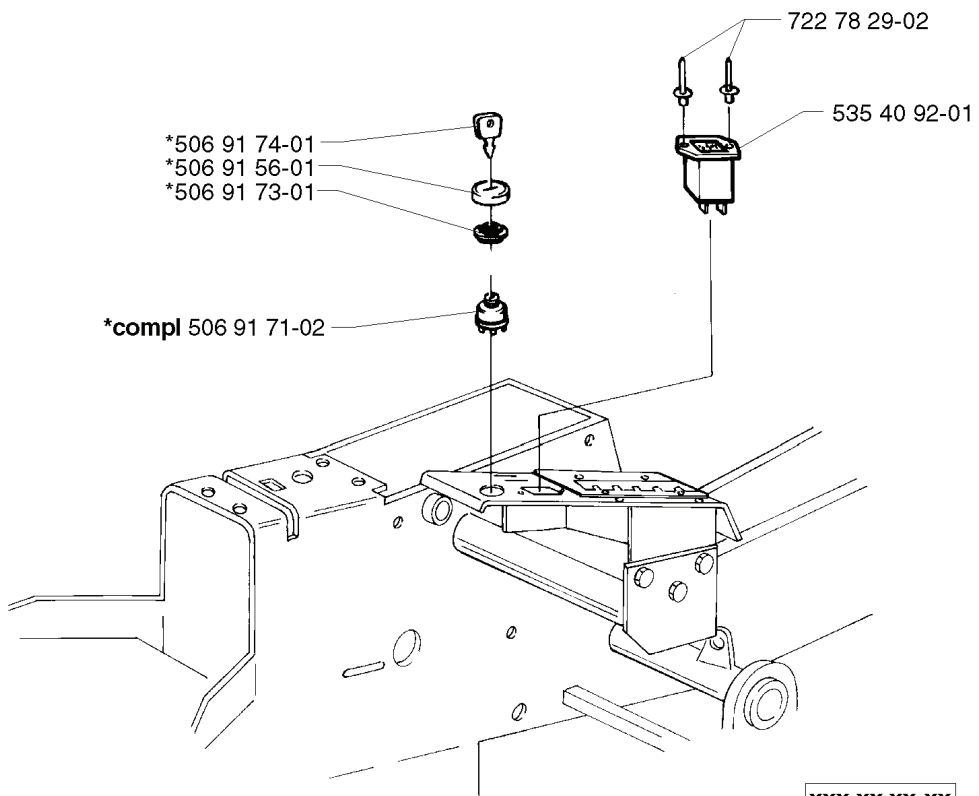

Q

**xxx xx xx-xx = New part,
Neues teil,
Nouvelle piece,
Nueva pieza,
Ny detalj**