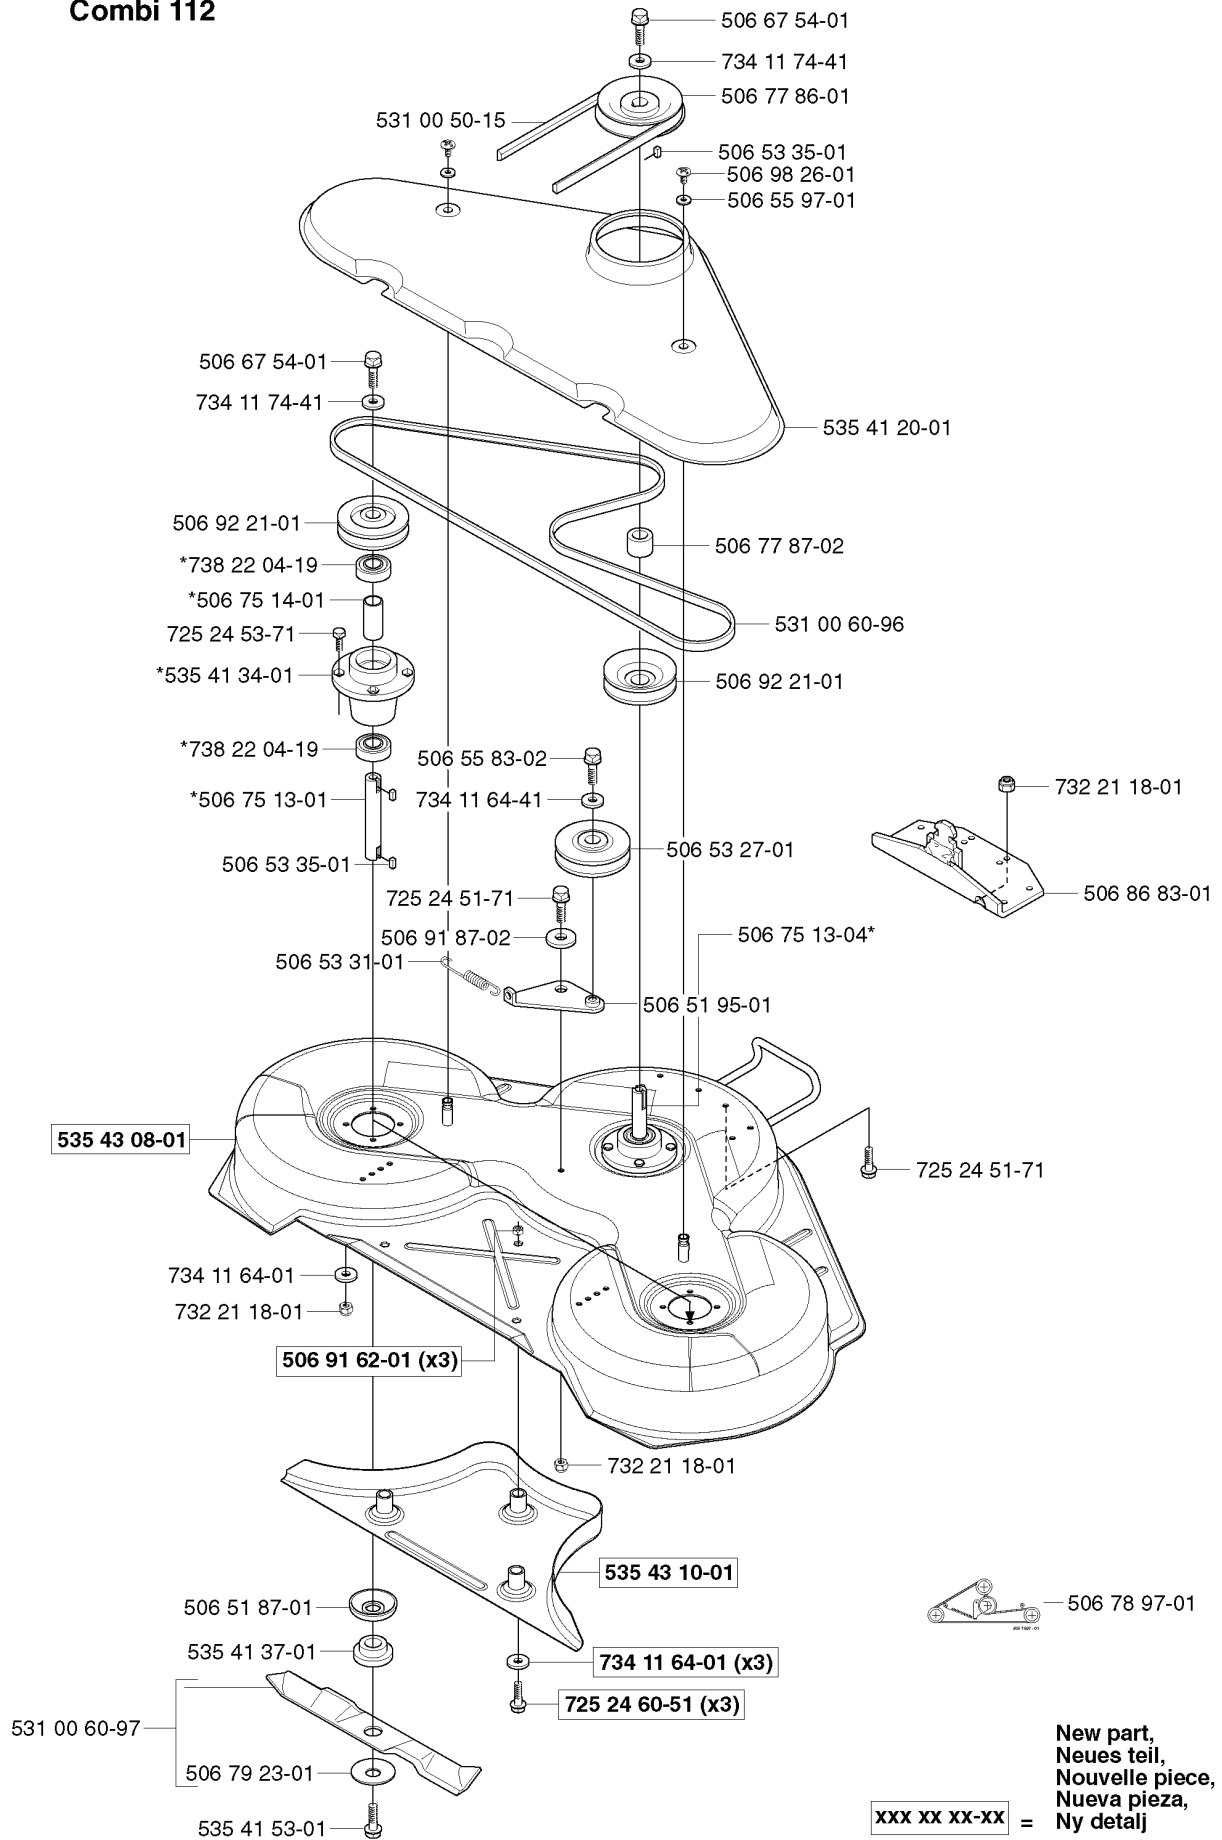

*compl 506 75 11-01 Yttre. Outer. Exterior. Äusser. Ulko.
*compl 506 75 11-04 Mitten. Centre. Centre. Zentrum. Keski.
Combi 112

**New part,
Neues teil,
Nouvelle piece,
Nueva pieza,
Ny detalj**

xxx xx xx-xx =