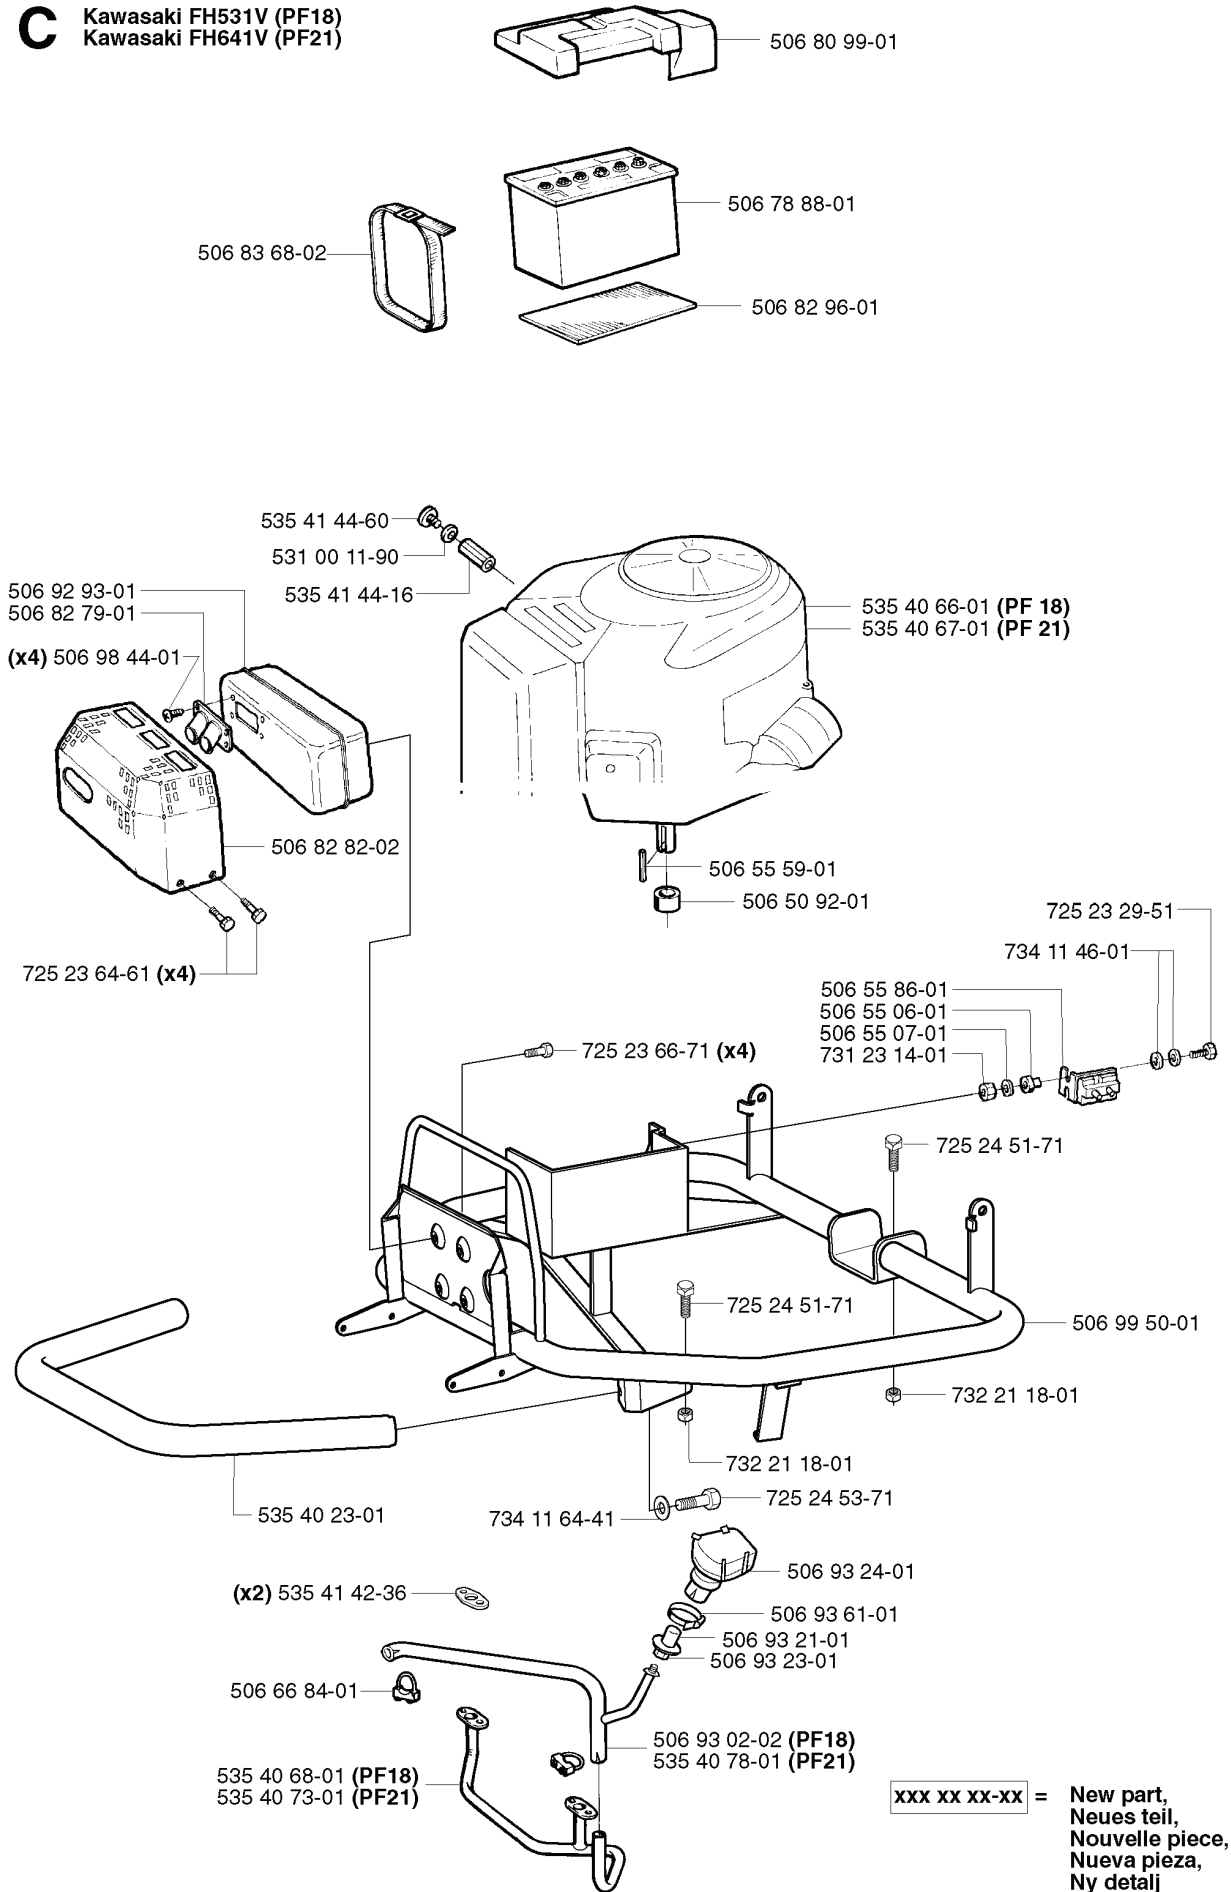

C Kawasaki FH531V (PF18)
Kawasaki FH641V (PF21)