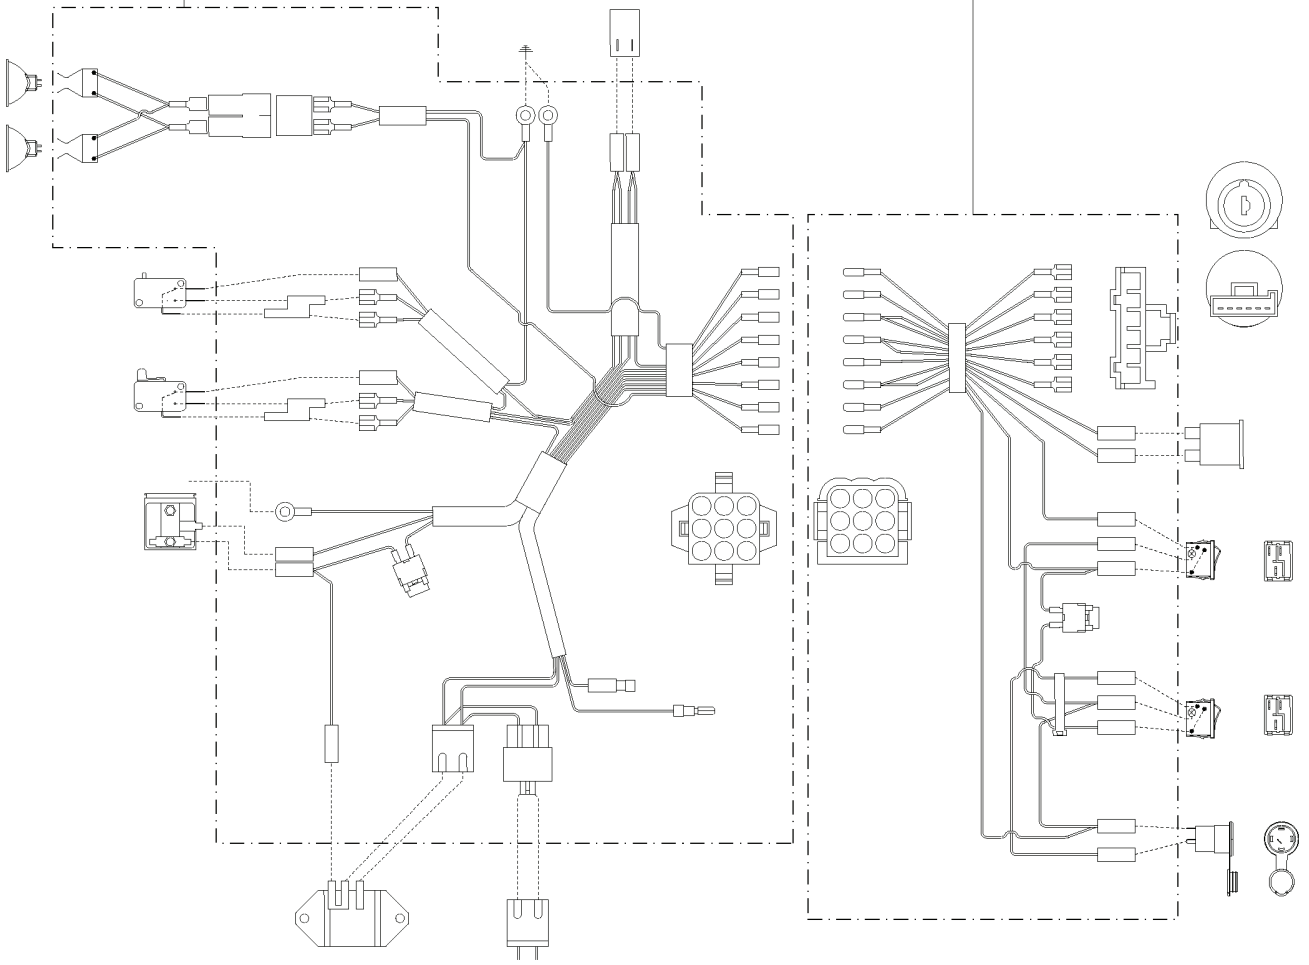

J

compl 535 45 80-01

compl 535 45 80-02