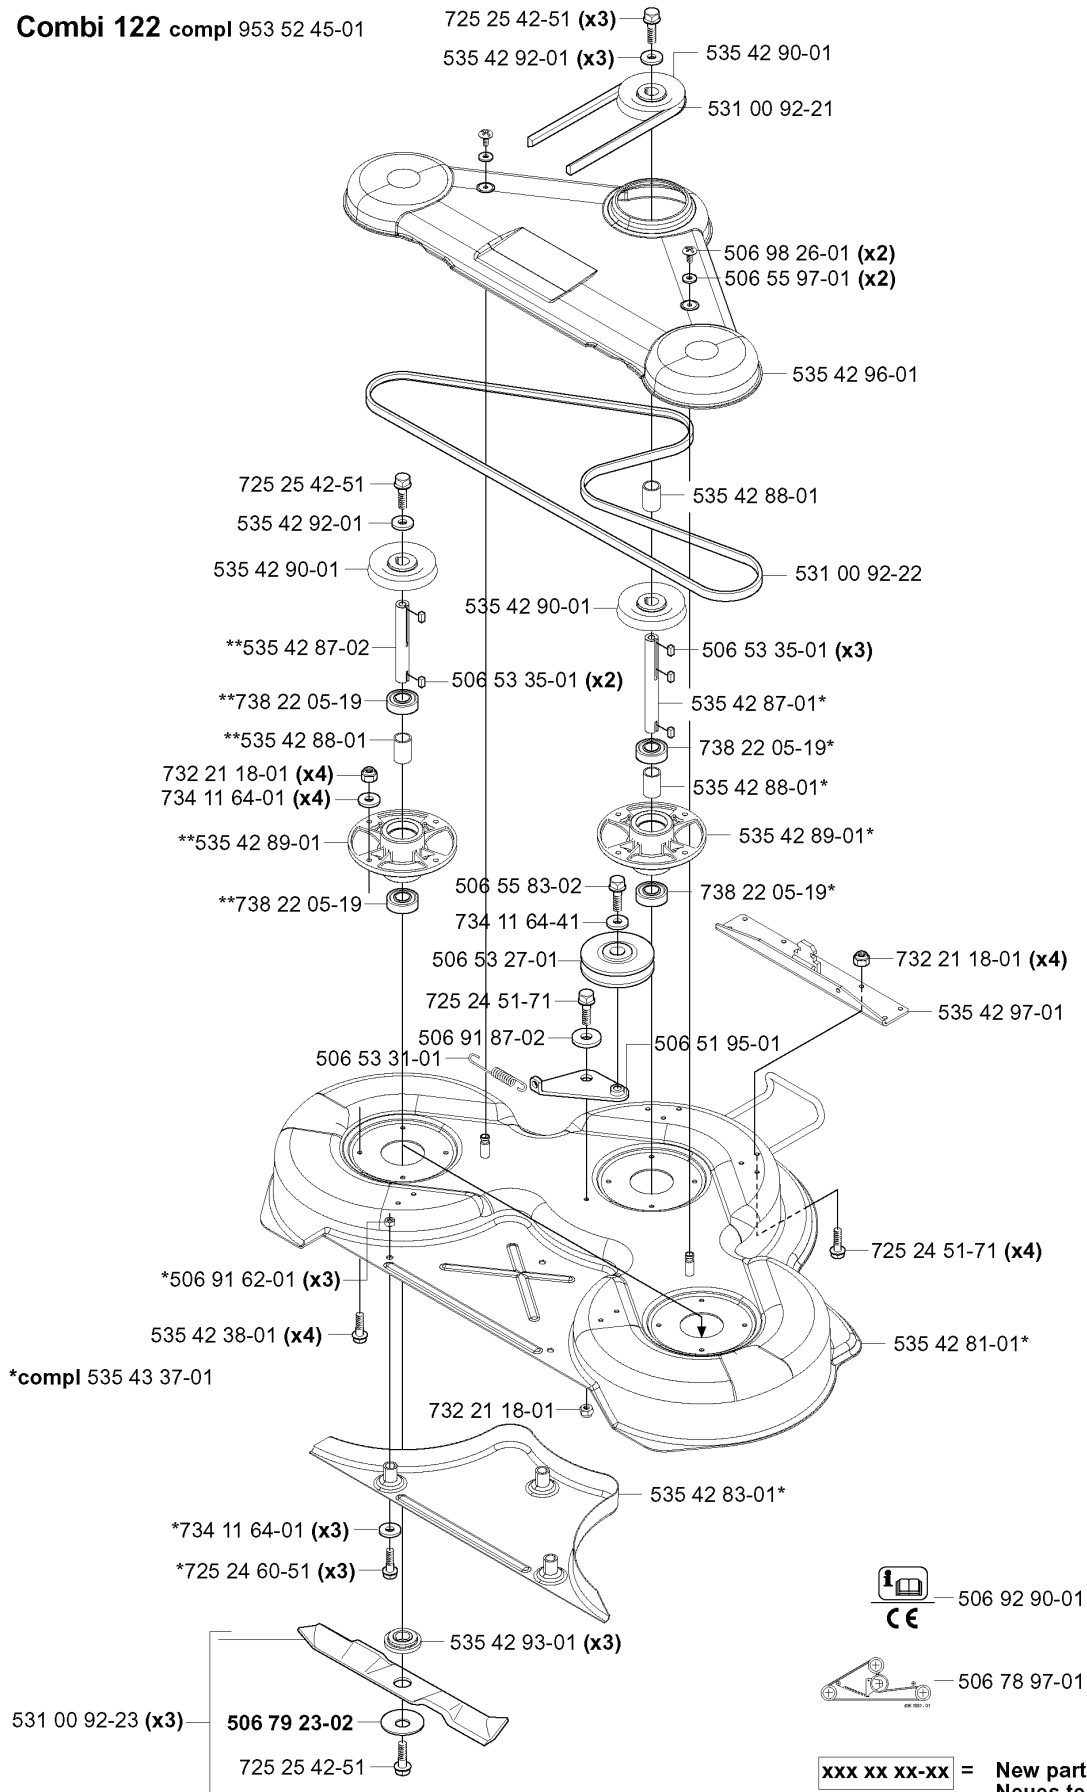

V Combi 122 compl 953 52 45-01

**xxx xx xx-xx = New part,
Neues teil,
Nouvelle piece,
Nueva pieza,
Ny detalj**

*compl 535 42 86-01 Mitten. Centre. Centre. Zentrum. Keski.
**compl 535 42 86-02 (x2) Yttre. Outer. Exterior. Äusser. Ulko.