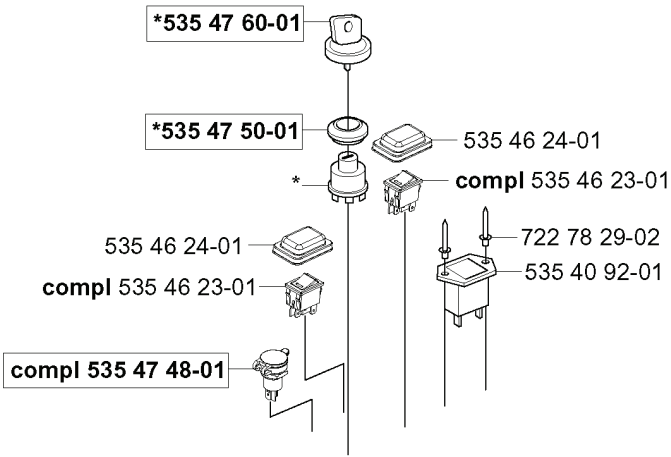

J

*compl 535 47 49-01

**xxx xx xx-xx = New part,
Neues teil,
Nouvelle piece,
Nueva pieza,
Ny detalj**