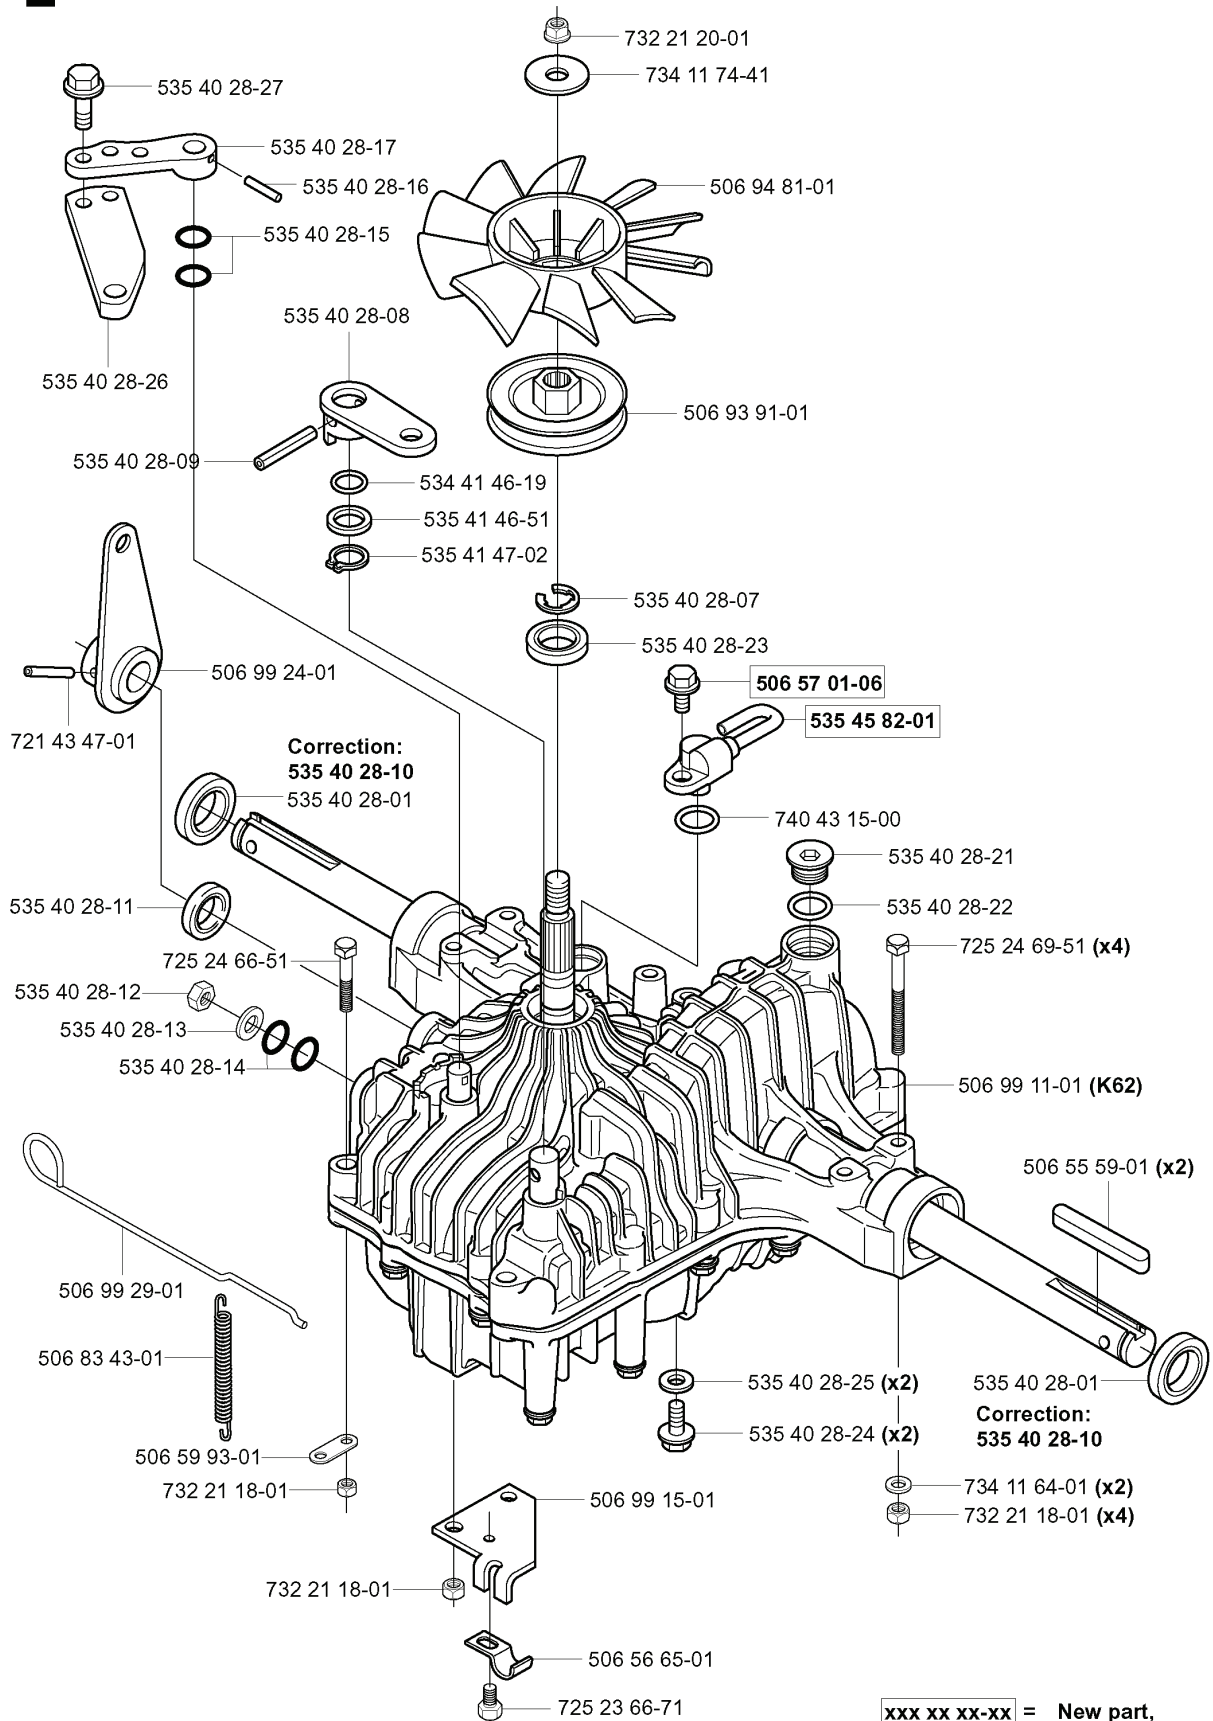

L K62 ProFlex 18

xxx xx xx-xx = New part,
Neues teil,
Nouvelle piece,
Nueva pieza,
Ny detalj