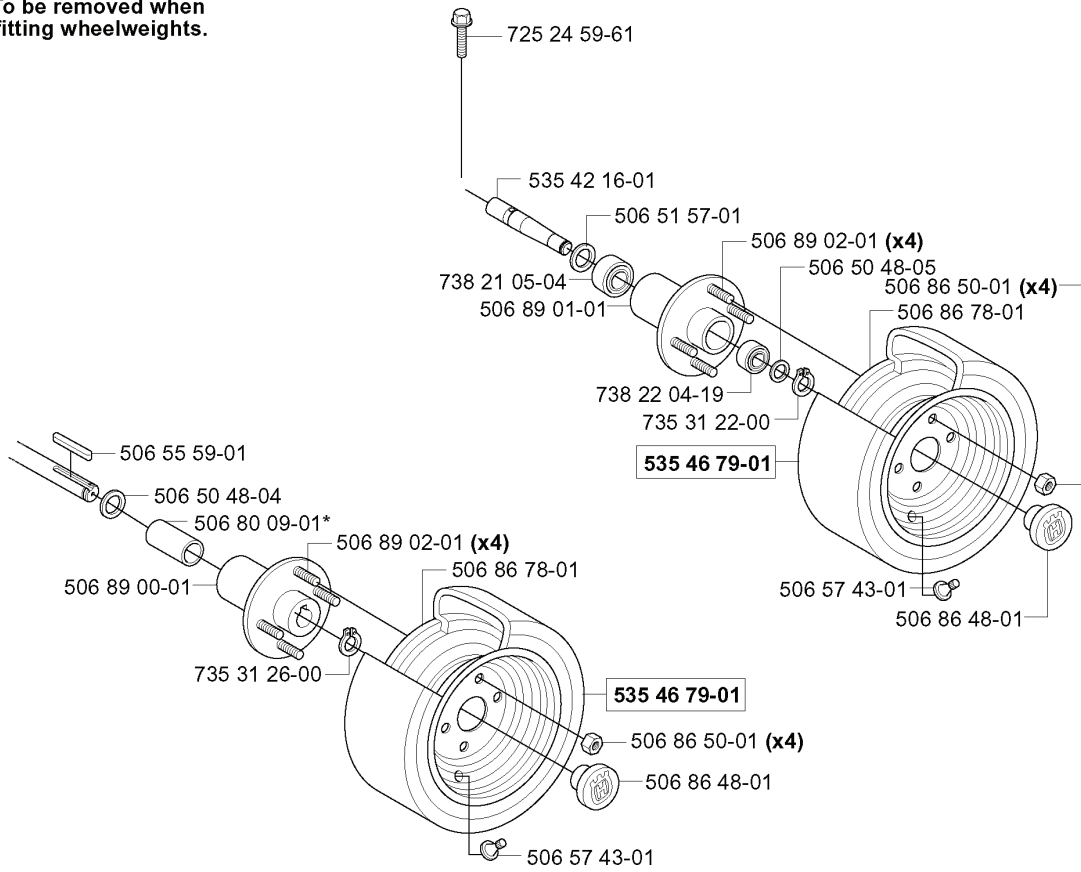

**H** \* To be removed when fitting wheelweights.

**xxx xx xx-xx** = New part,  
Neues teil,  
Nouvelle piece,  
Nueva pieza,  
Ny detalj

REF.	PART NO.	DESCRIPTION	REMARK	QTY.	KIT
506 55 59-01	506555901	WEDGE		1	
506 50 48-04	506504804	WASHER		1	
506 80 09-01	506800901	SLEEVE		1	
506 89 00-01	506890001	HUB		1	
735 31 26-00	735312600	CIRCLIP		1	
506 89 02-01	506890201	BOLT		4	
506 86 78-01	506867801	RIM		1	
506 92 16-01	506921601	BALL BEARING		1	
964 99 17-01	964991701	WHEEL WEIGHT		1	
506 86 50-01	506865001	WHEEL NUT		4	
506 86 48-01	506864801	PROTECTIVE COVER		1	
506 57 43-01	506574301	VALVE ASSY		1	
535 46 79-01	535467901	TIRE		1	
735 31 22-00	735312200	CIRCLIP		1	
738 22 04-19	738220419	BALL BEARING		1	
506 89 01-01	506890101	HUB		1	
738 21 05-04	738210504	BALL BEARING		1	
506 50 48-05	506504805	WASHER		1	
506 51 57-01	506515701	WASHER		1	
535 42 16-01	535421601	WHEEL AXLE		1	
725 24 59-61	725245961	SCREW EHHFT		1	