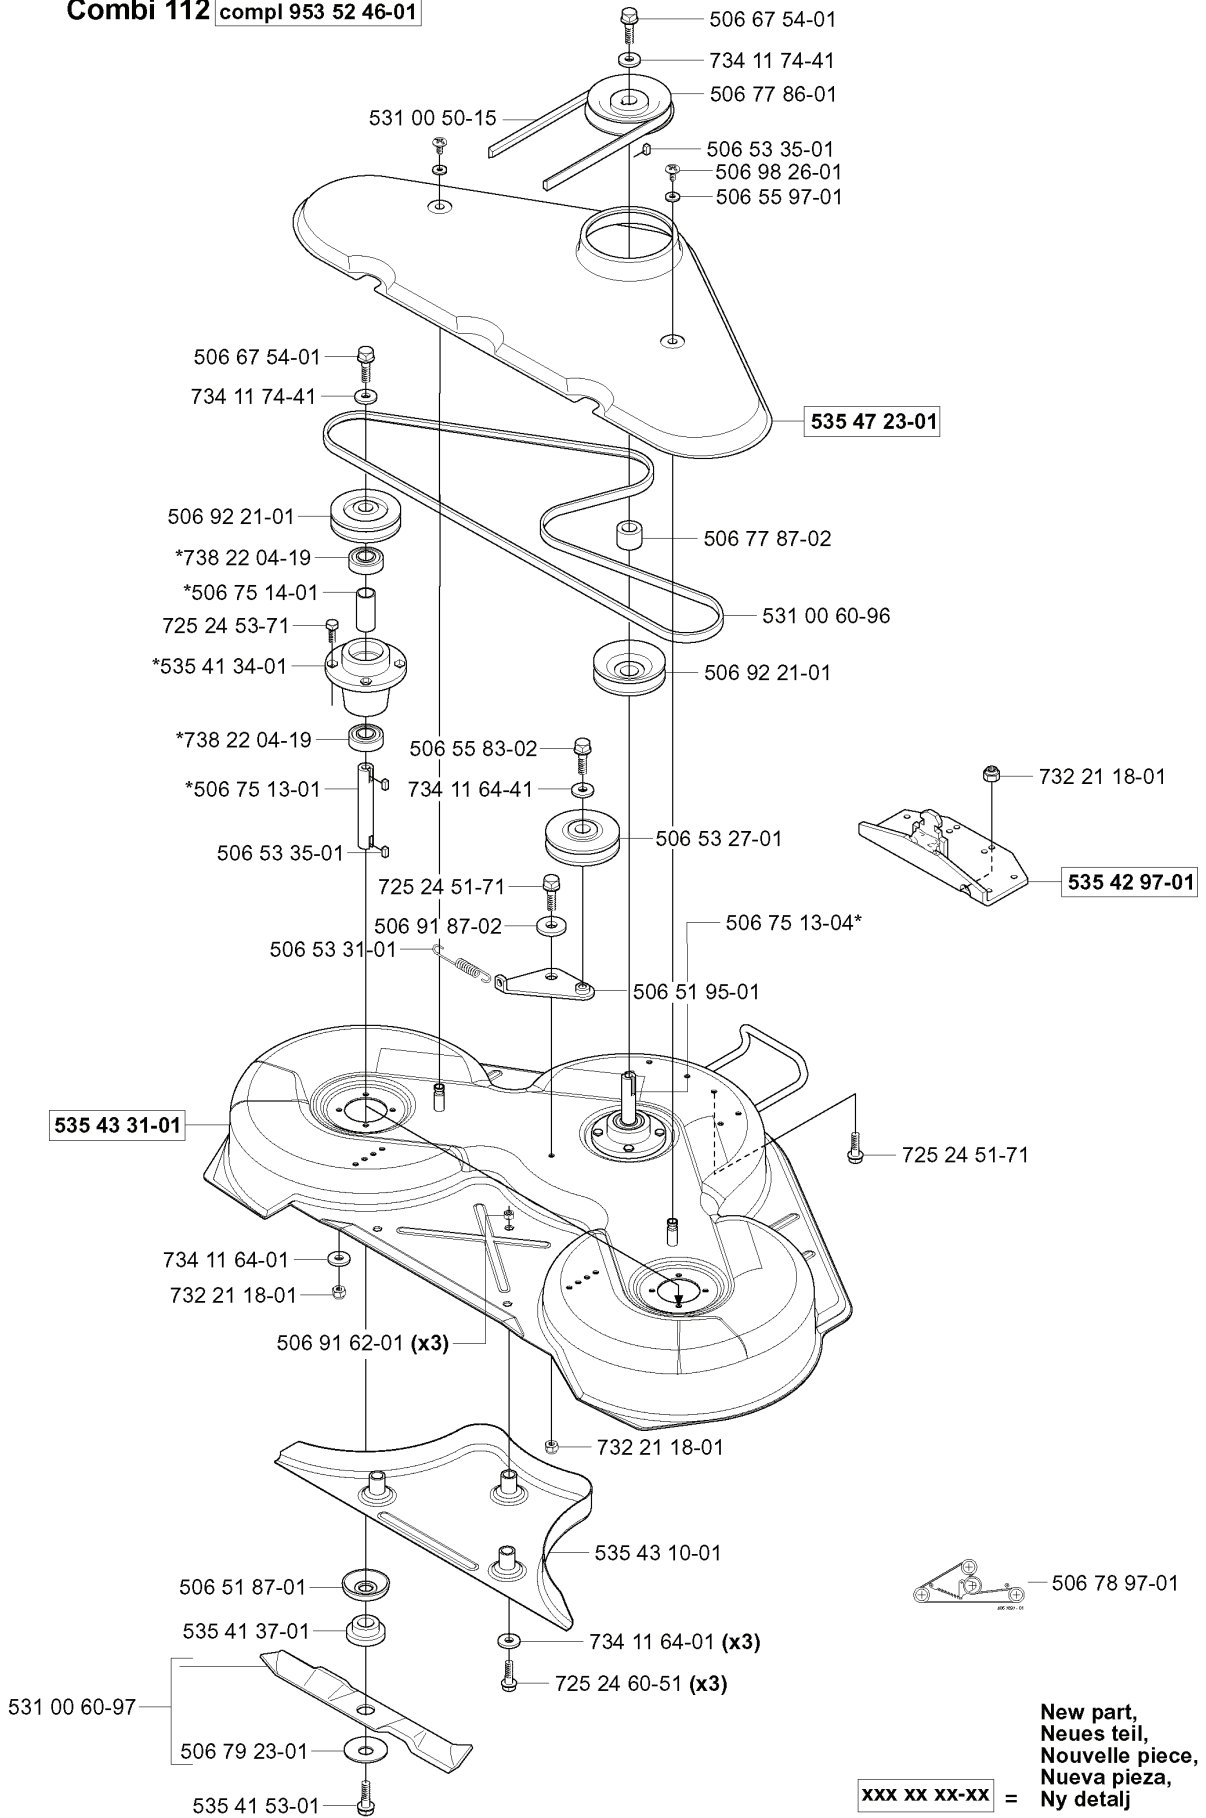

U *compl 506 75 11-01 Yttre. Outer. Exterieur. Äusser. Ulko.
*compl 506 75 11-04 Mitten. Centre. Centre. Zentrum. Keski.
Combi 112 compl 953 52 46-01

New part,
Neues teil,
Nouvelle piece,
Nueva pieza,
Ny detalj

xxx xx xx-xx =