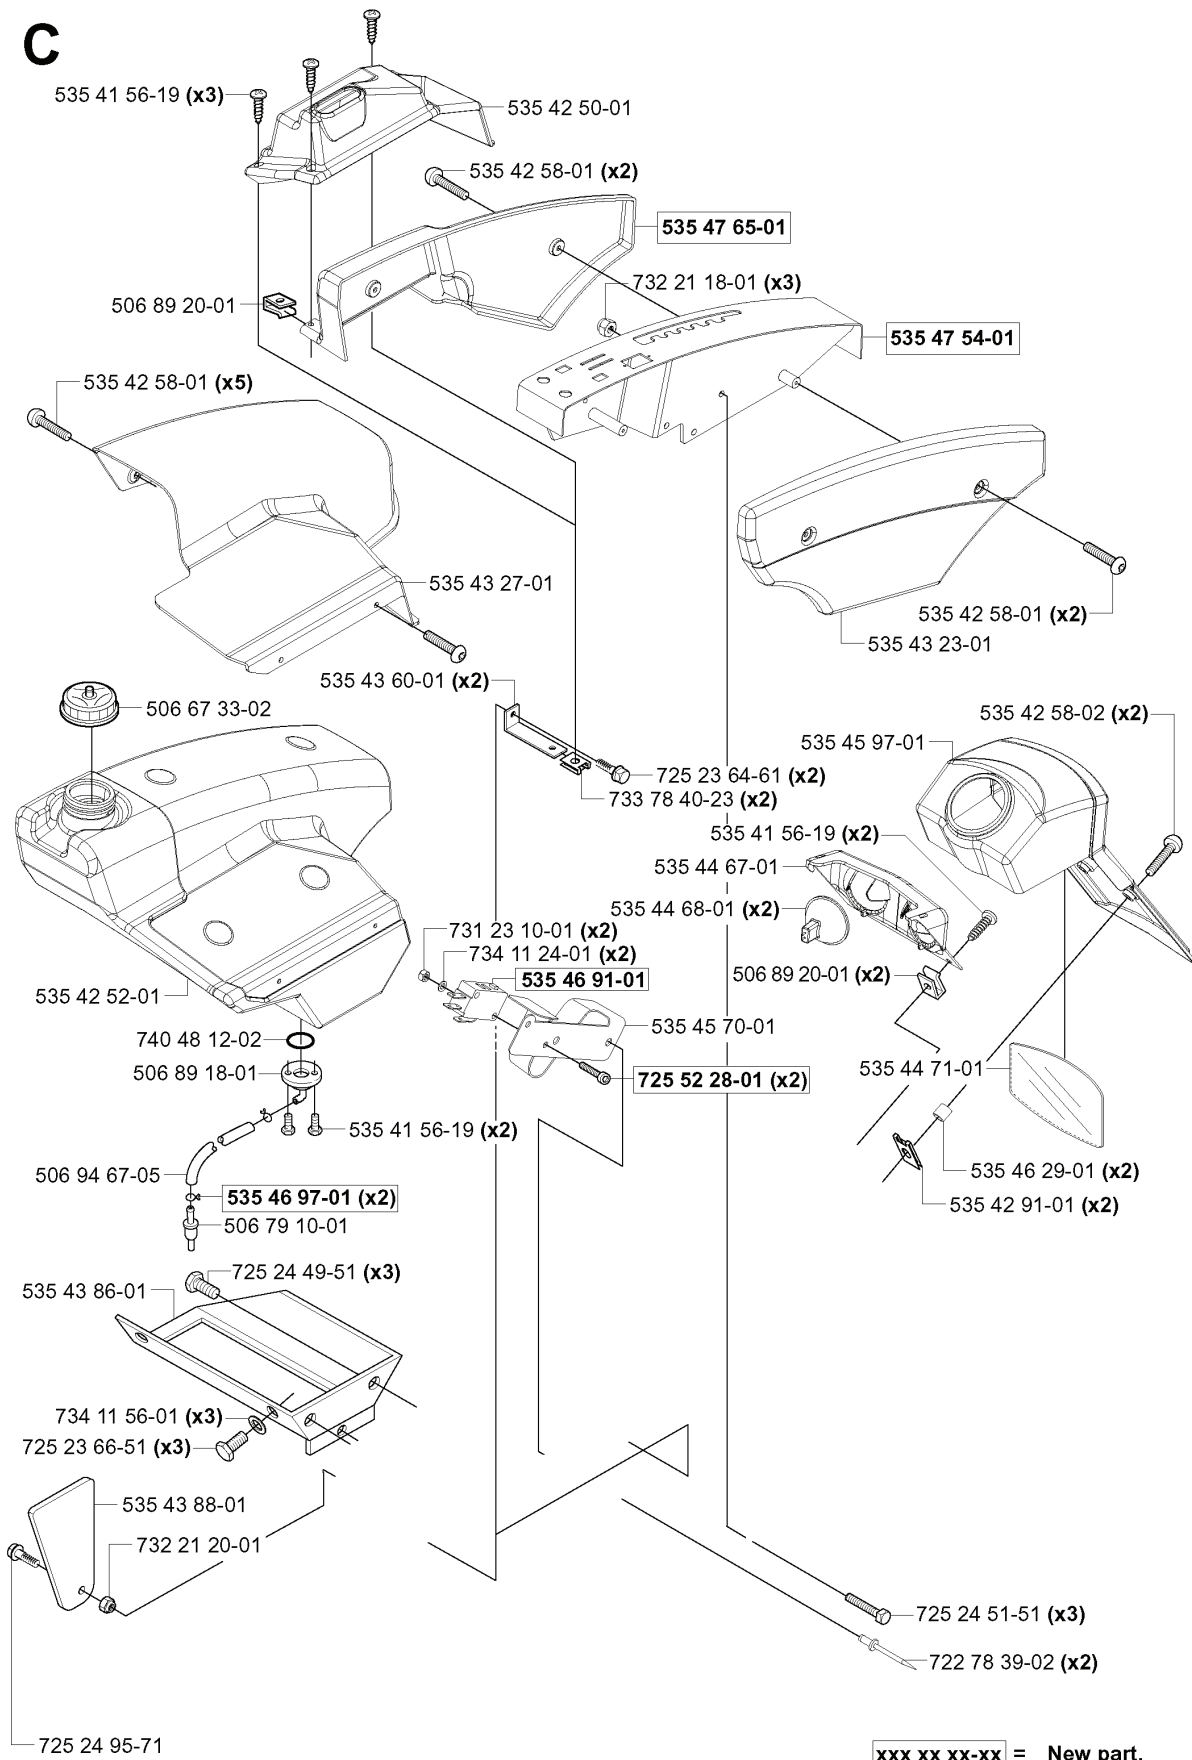

C

**xxx xx xx-xx = New part,
Neues teil,
Nouvelle piece,
Nueva pieza,
Ny detalj**