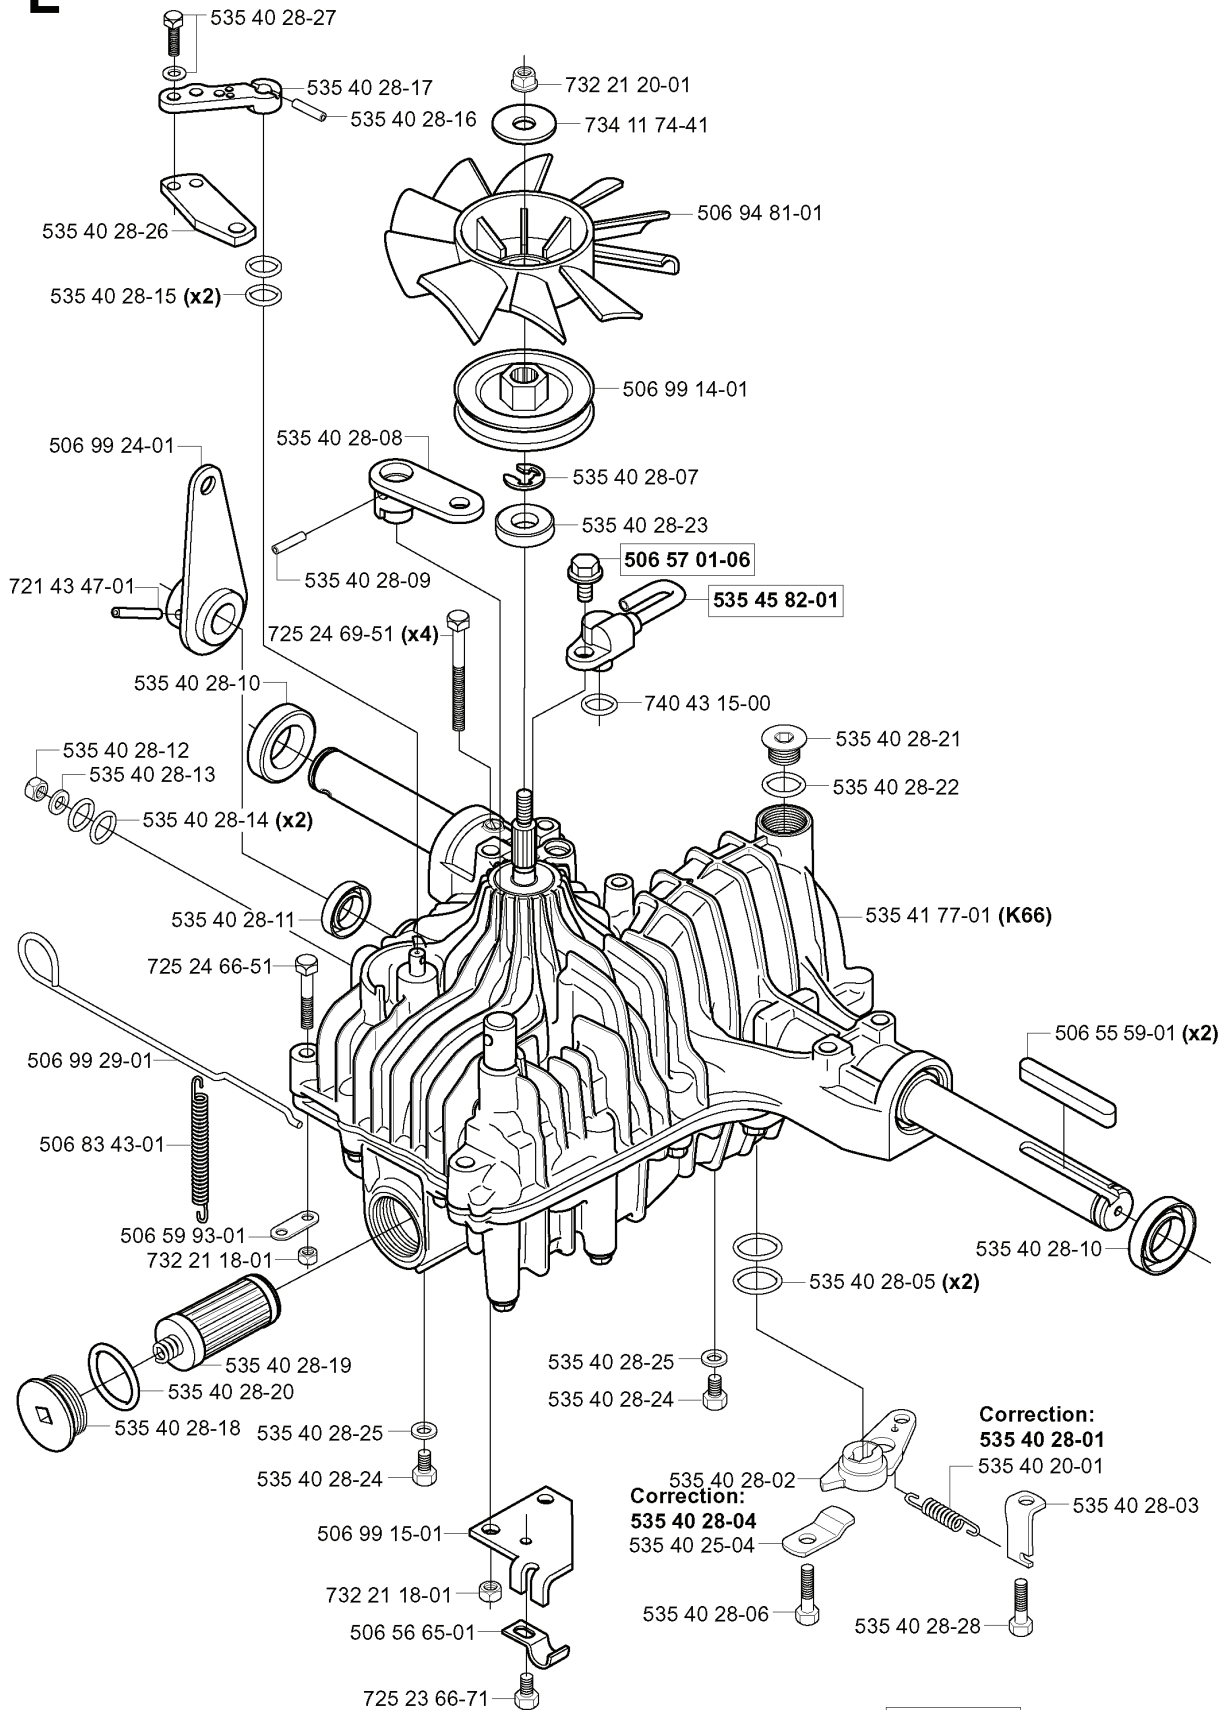

L K66 ProFlex 21

xxx xx xx-xx = New part,
Neues teil,
Nouvelle piece,
Nueva pieza,
Ny detalj