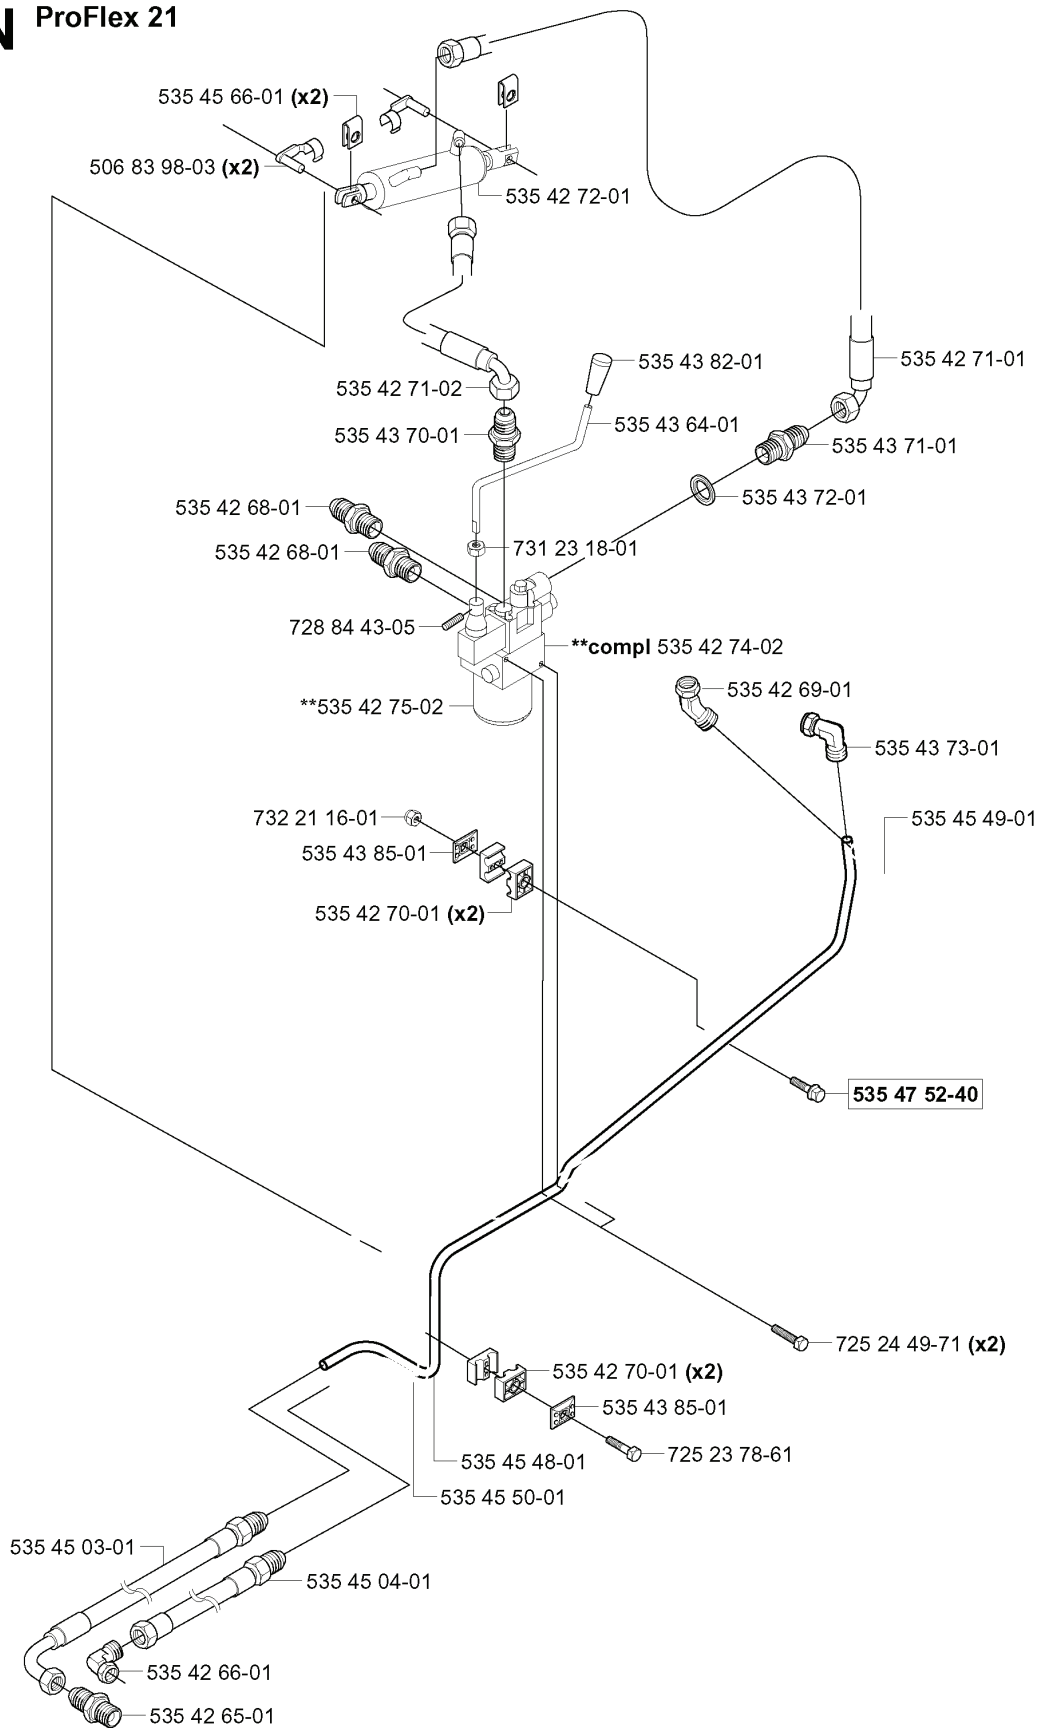

N ProFlex 21

xxx xx xx-xx = New part,
Neues teil,
Nouvelle piece,
Nueva pieza,
Ny detalj