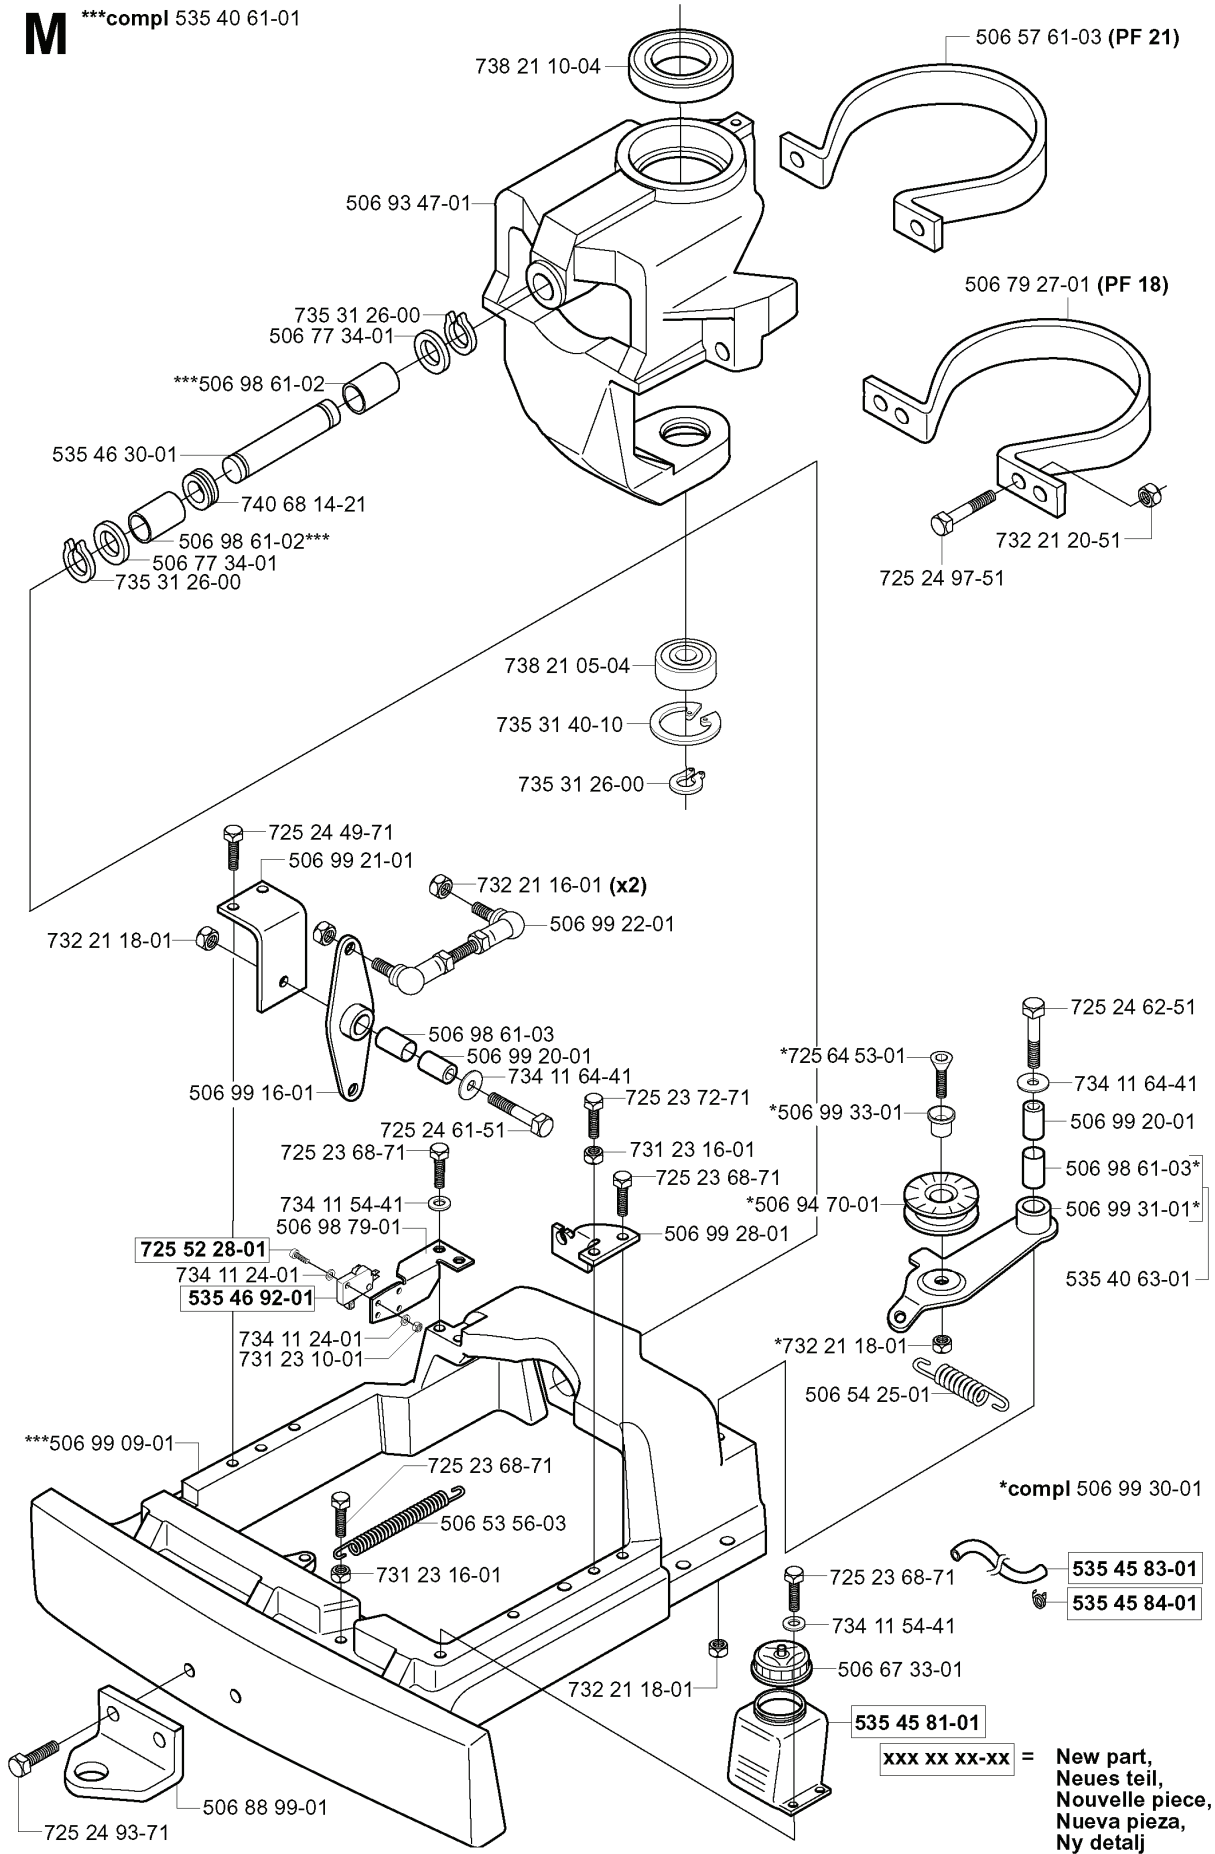

M ***compl 535 40 61-01

xxx xx xx-xx = New part,
Neues teil,
Nouvelle piece,
Nueva pieza,
Ny detalj