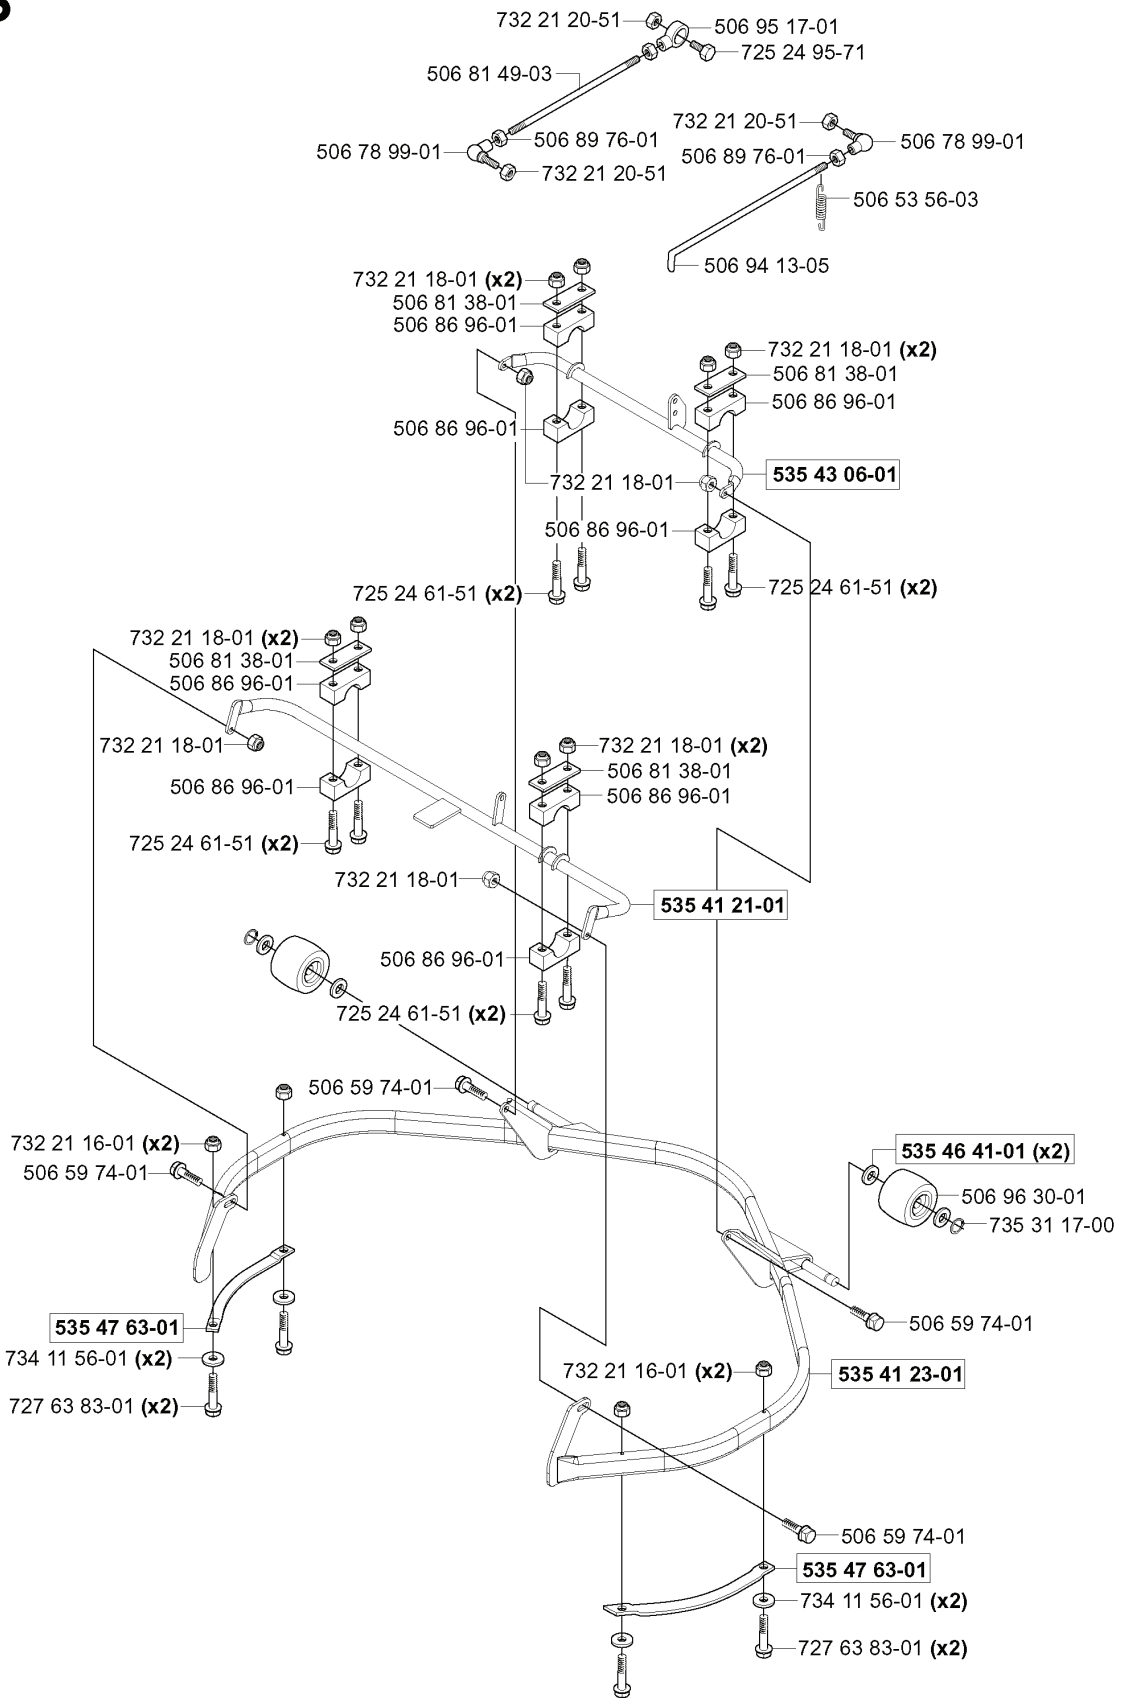

S Combi 112

**xxx xx xx-xx = New part,
Neues teil,
Nouvelle piece,
Nueva pieza,
Ny detalj**