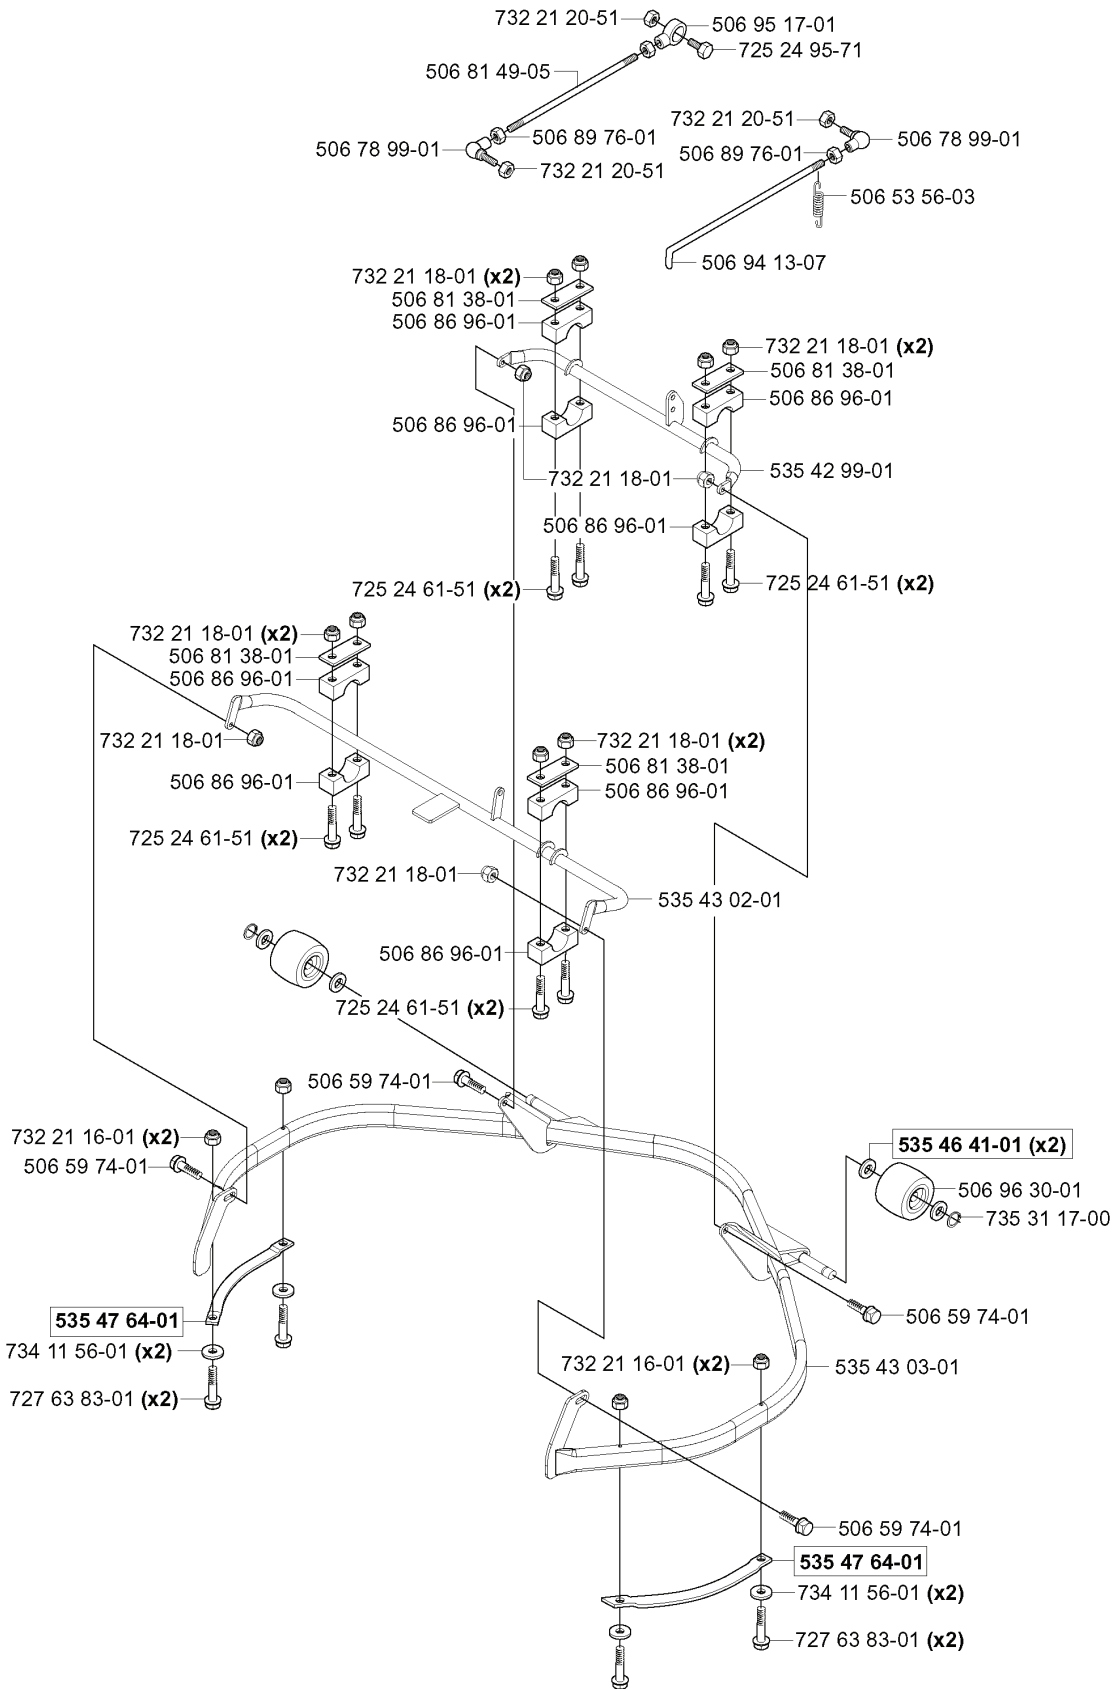

T Combi 122

xxx xx xx-xx = New part,
Neues teil,
Nouvelle piece,
Nueva pieza,
Ny detalj