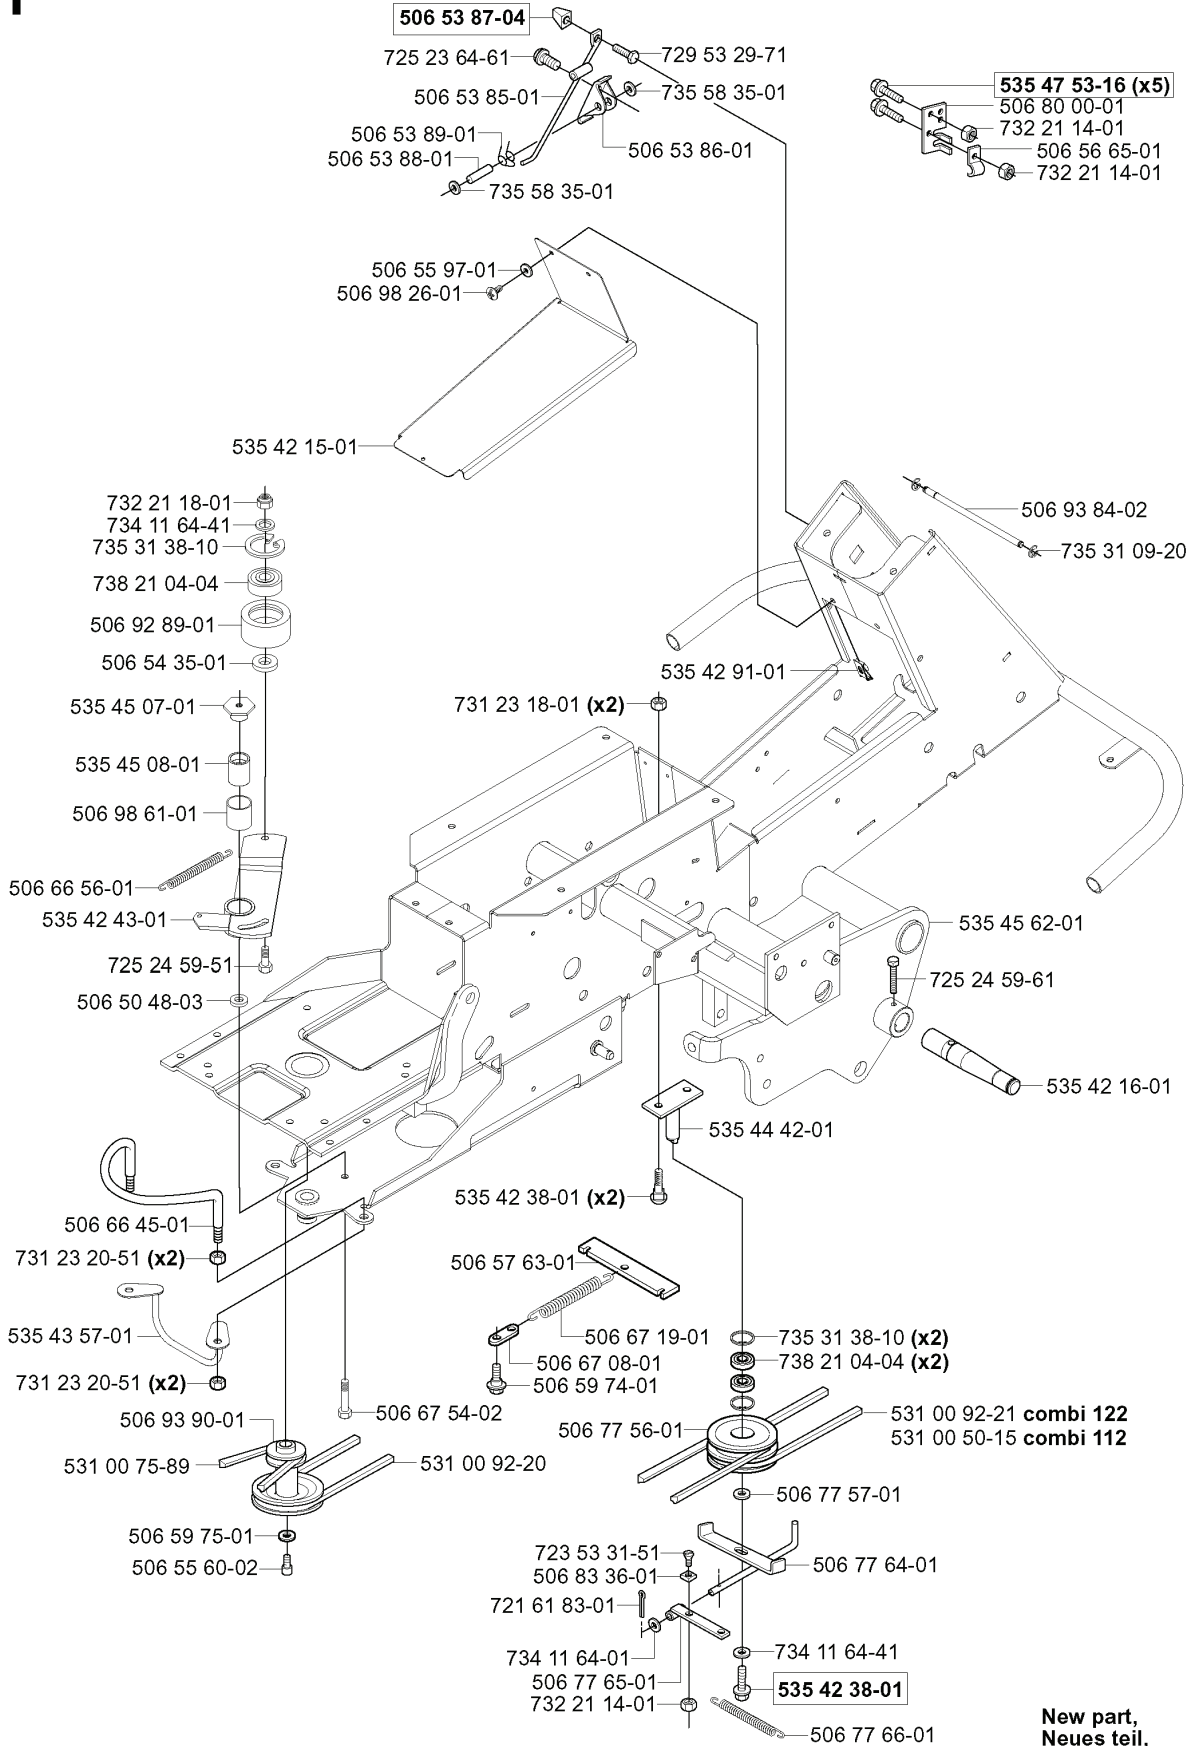

P

New part,
Neues teil,
Nouvelle piece,
Nueva pieza,
Ny detalj

xxx xx xx-xx =