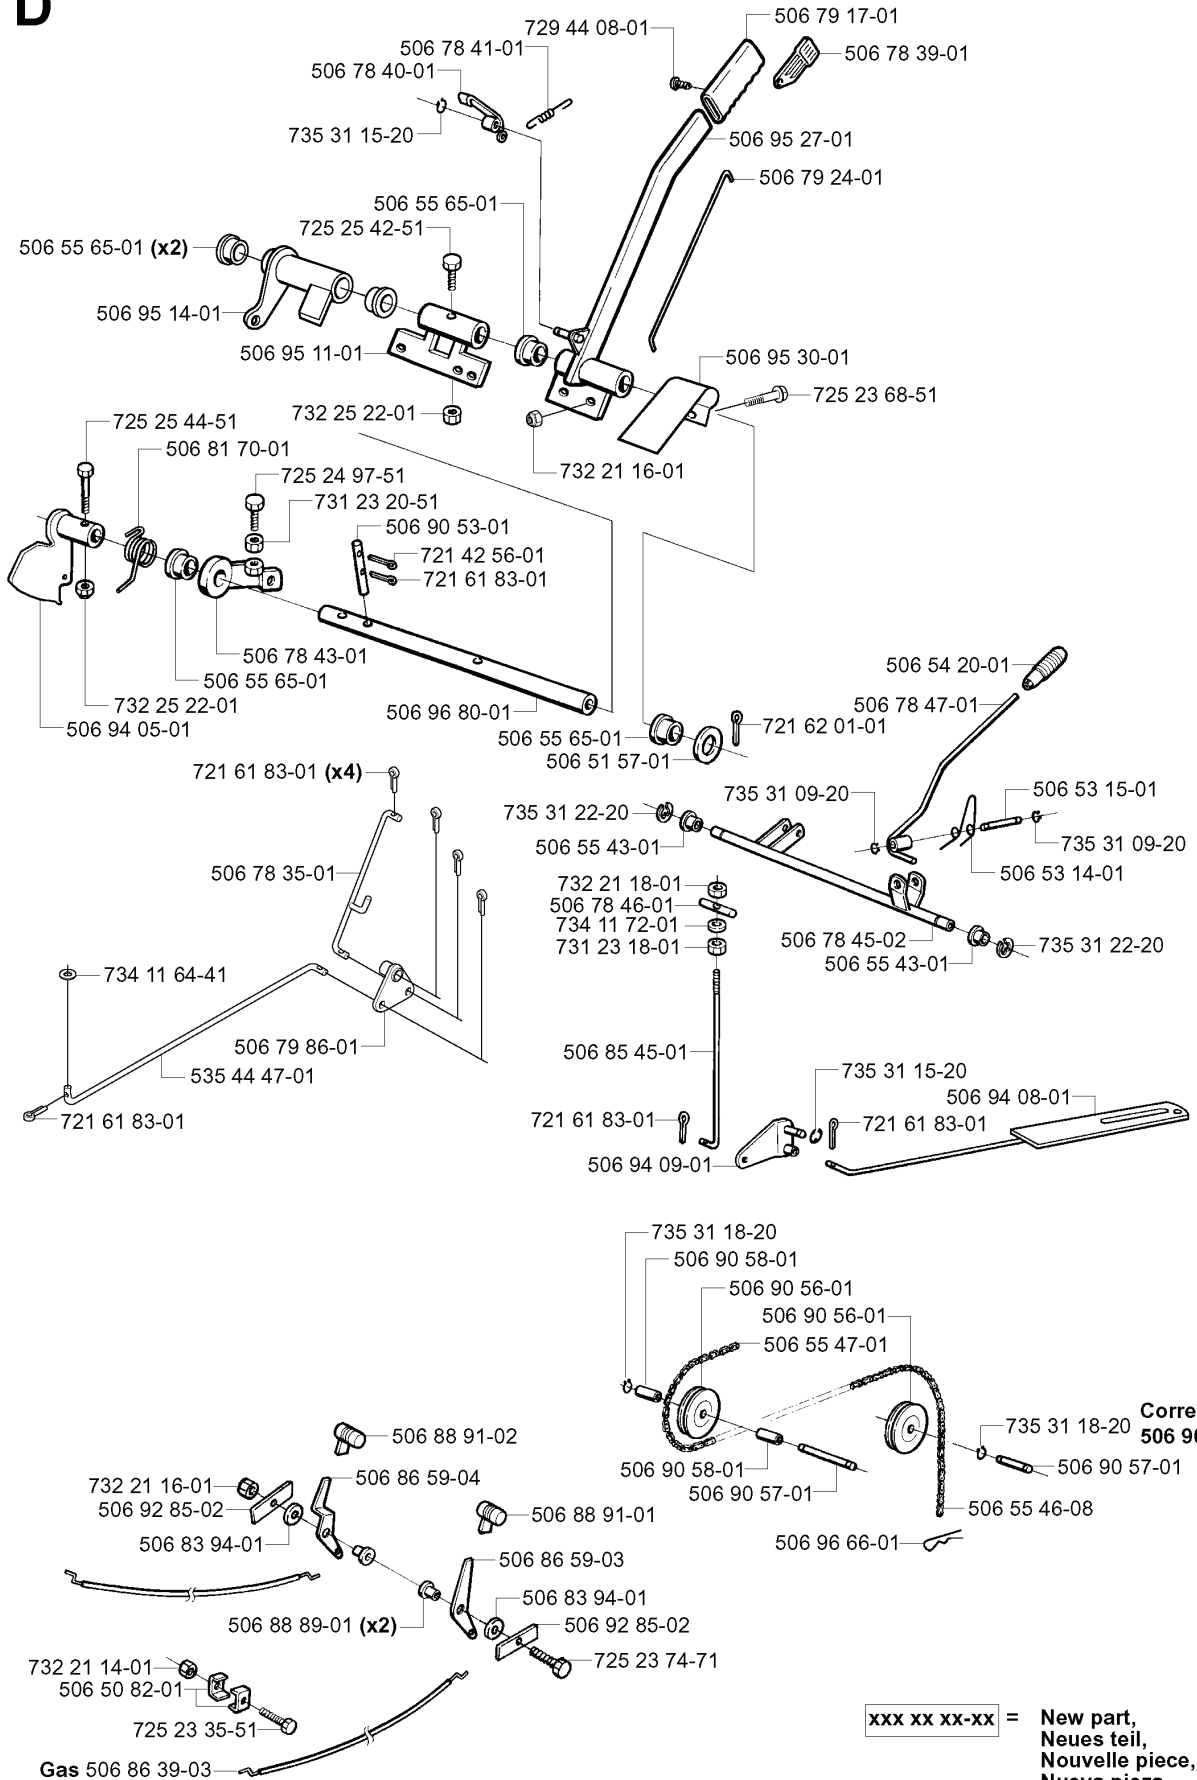

D

Correction:
506 90 57-02

**xxx xx xx-xx = New part,
Neues teil,
Nouvelle piece,
Nueva pieza,
Ny detalj**