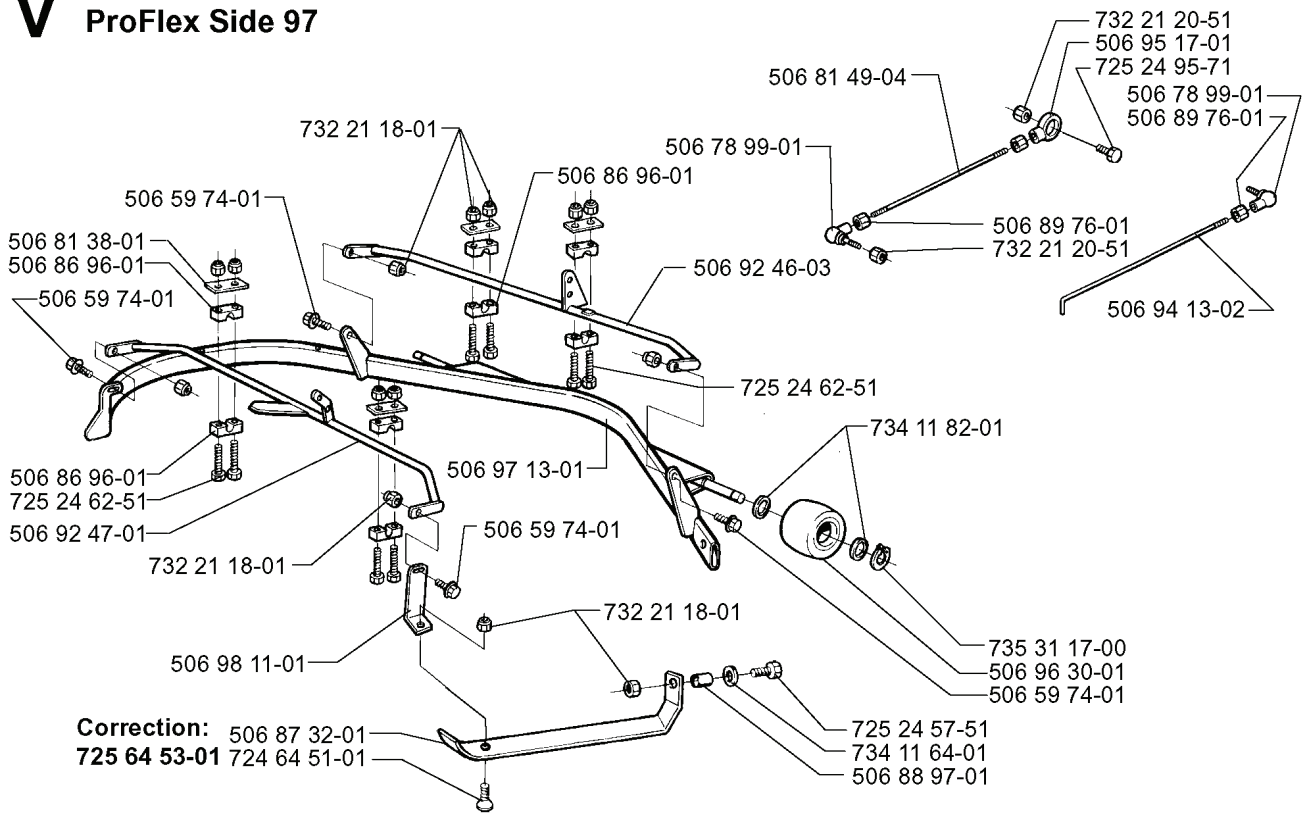

V ProFlex Side 97

Correction: 506 87 32-01
725 64 53-01 724 64 51-01

xxx xx xx-xx = New part