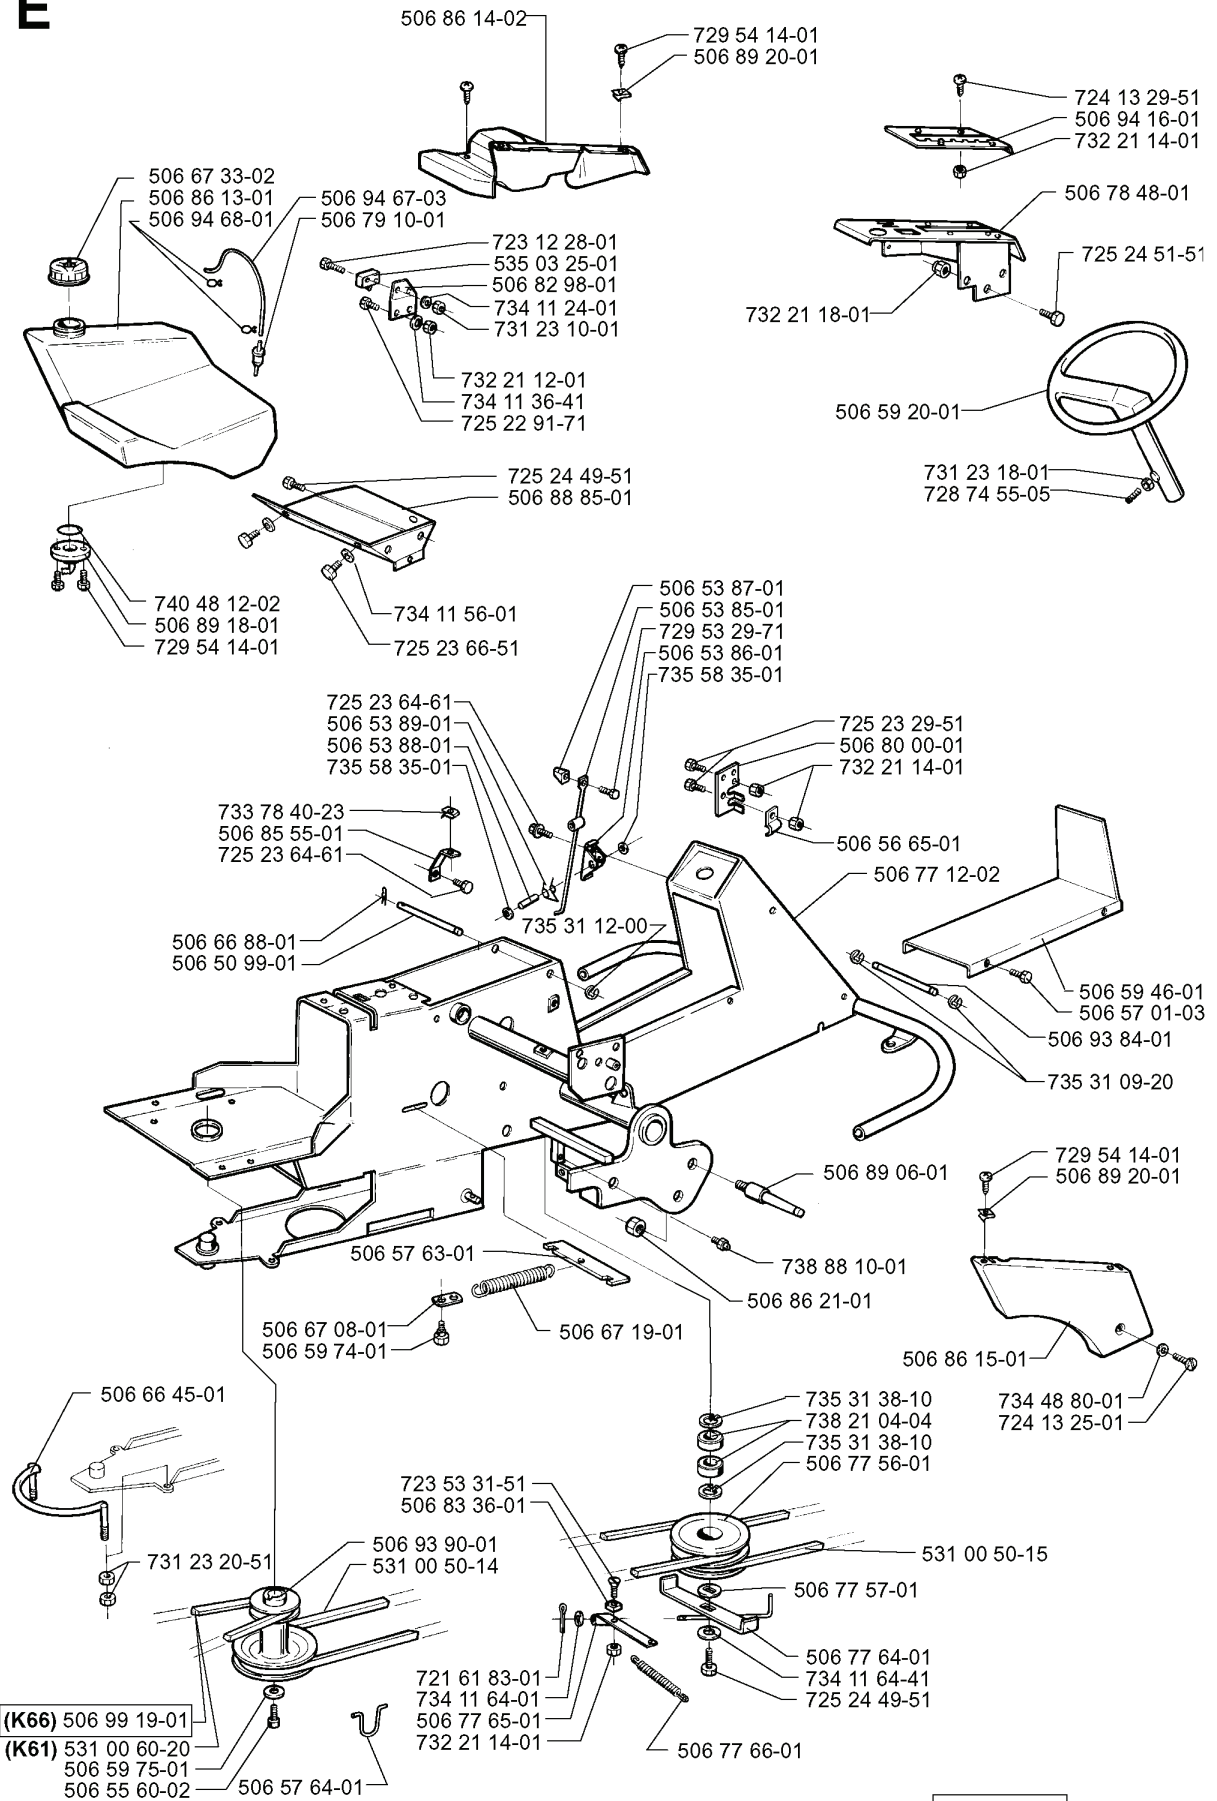

E

XXX XX XX-XX = New part