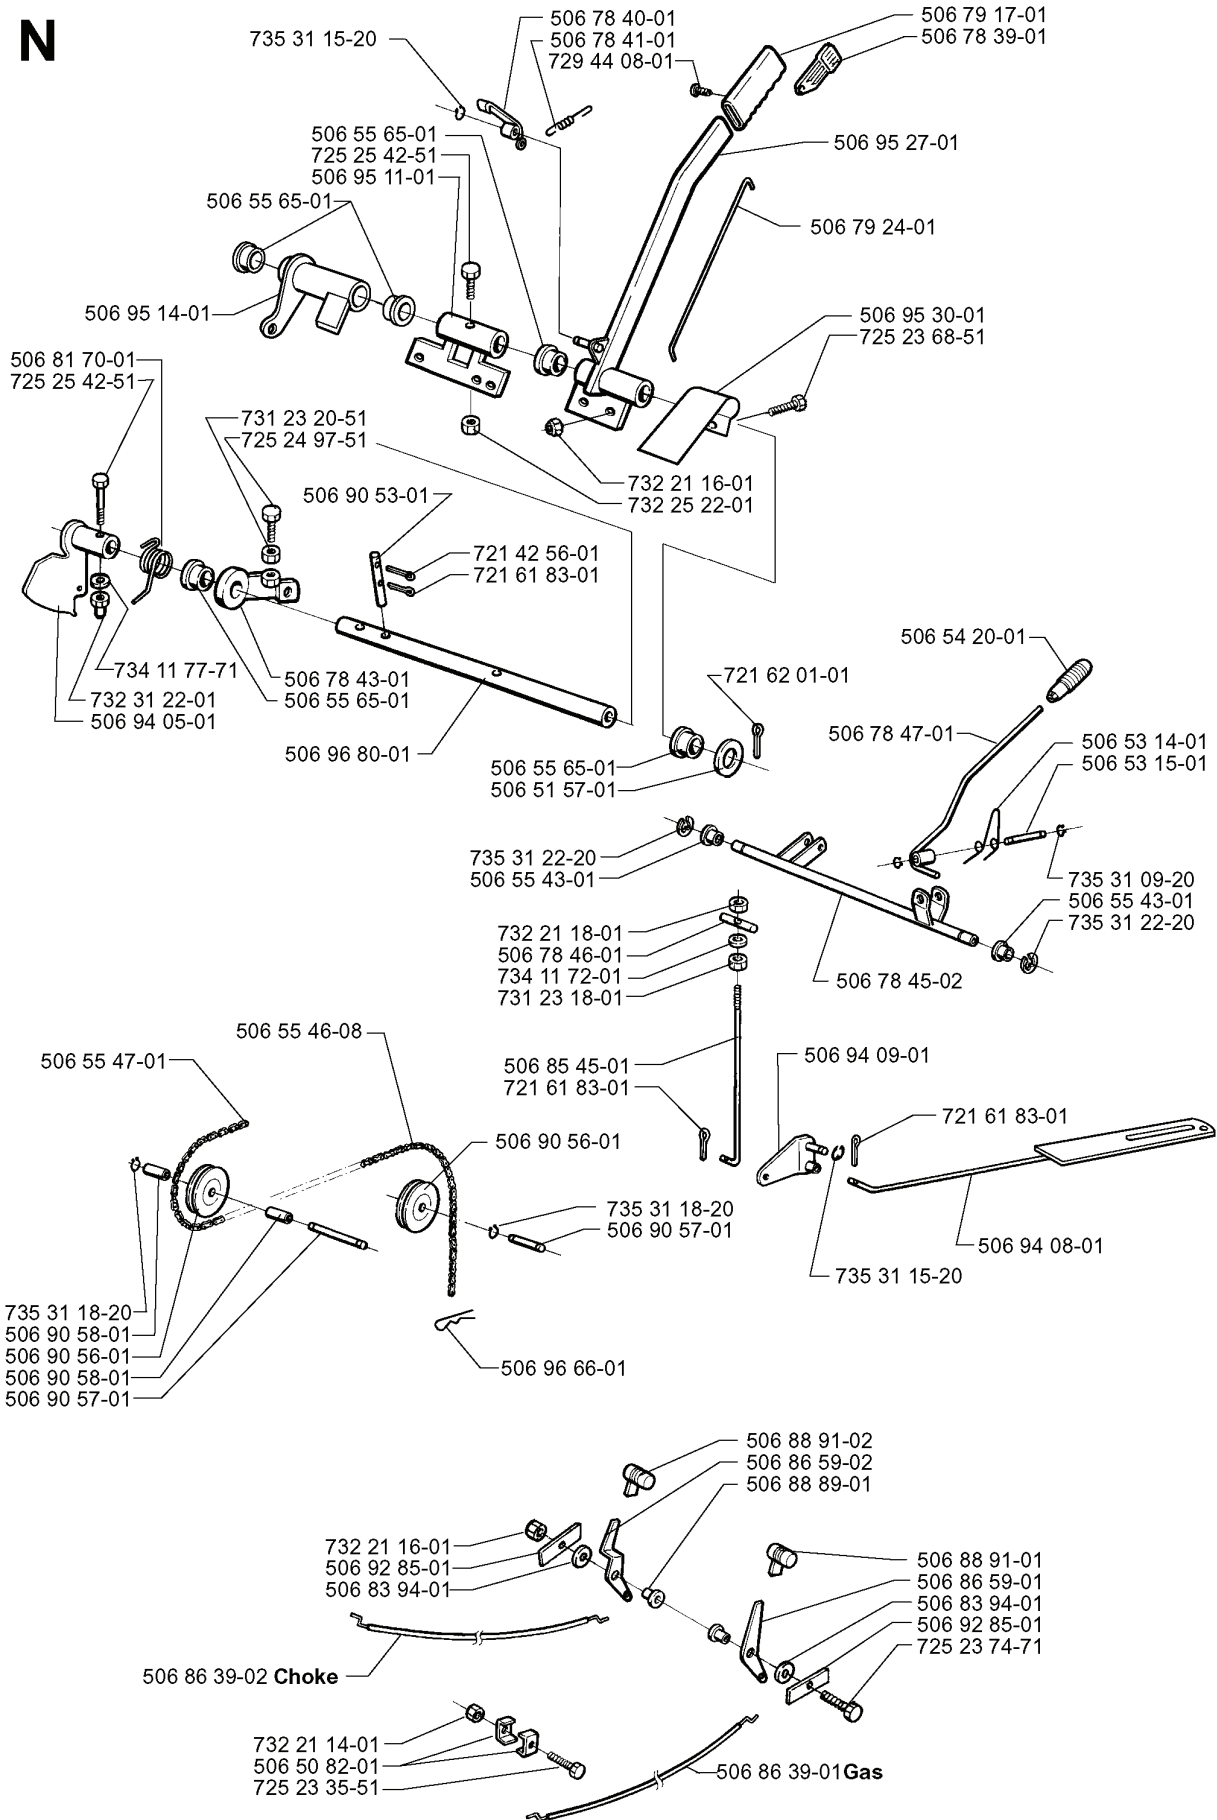

N

xxx xx xx-xx = New part, Neues teil, Nouvelle piece, Nueva pieza, Ny detalj