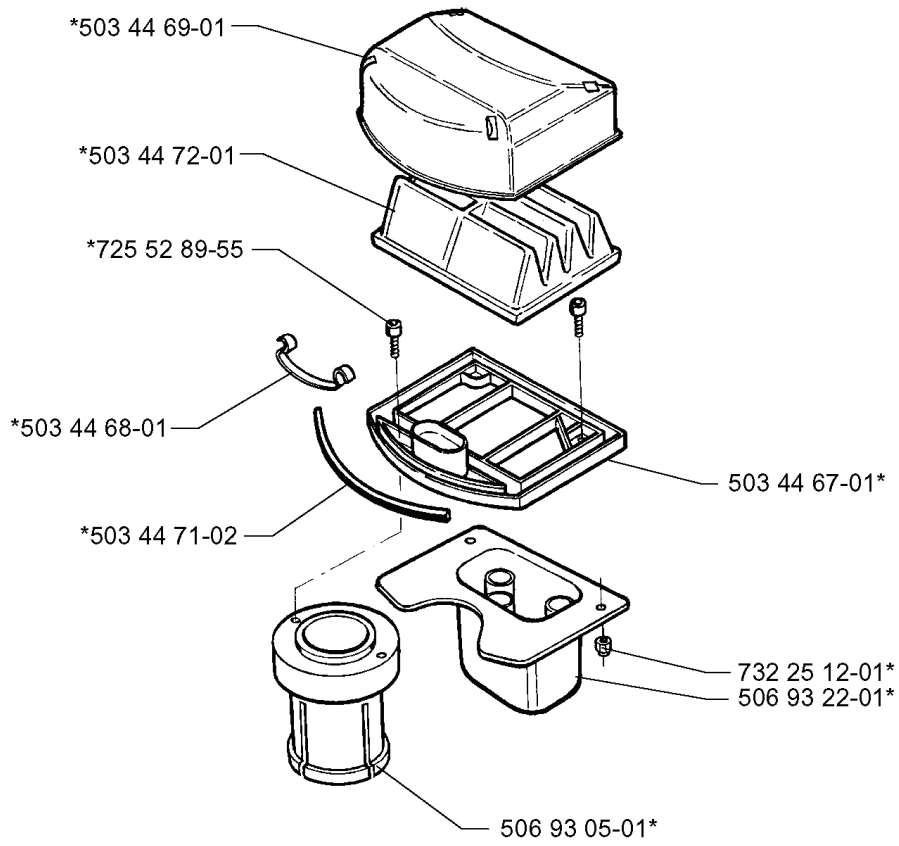

R *compl 506 93 24-01

xxx xx xx-xx = New part