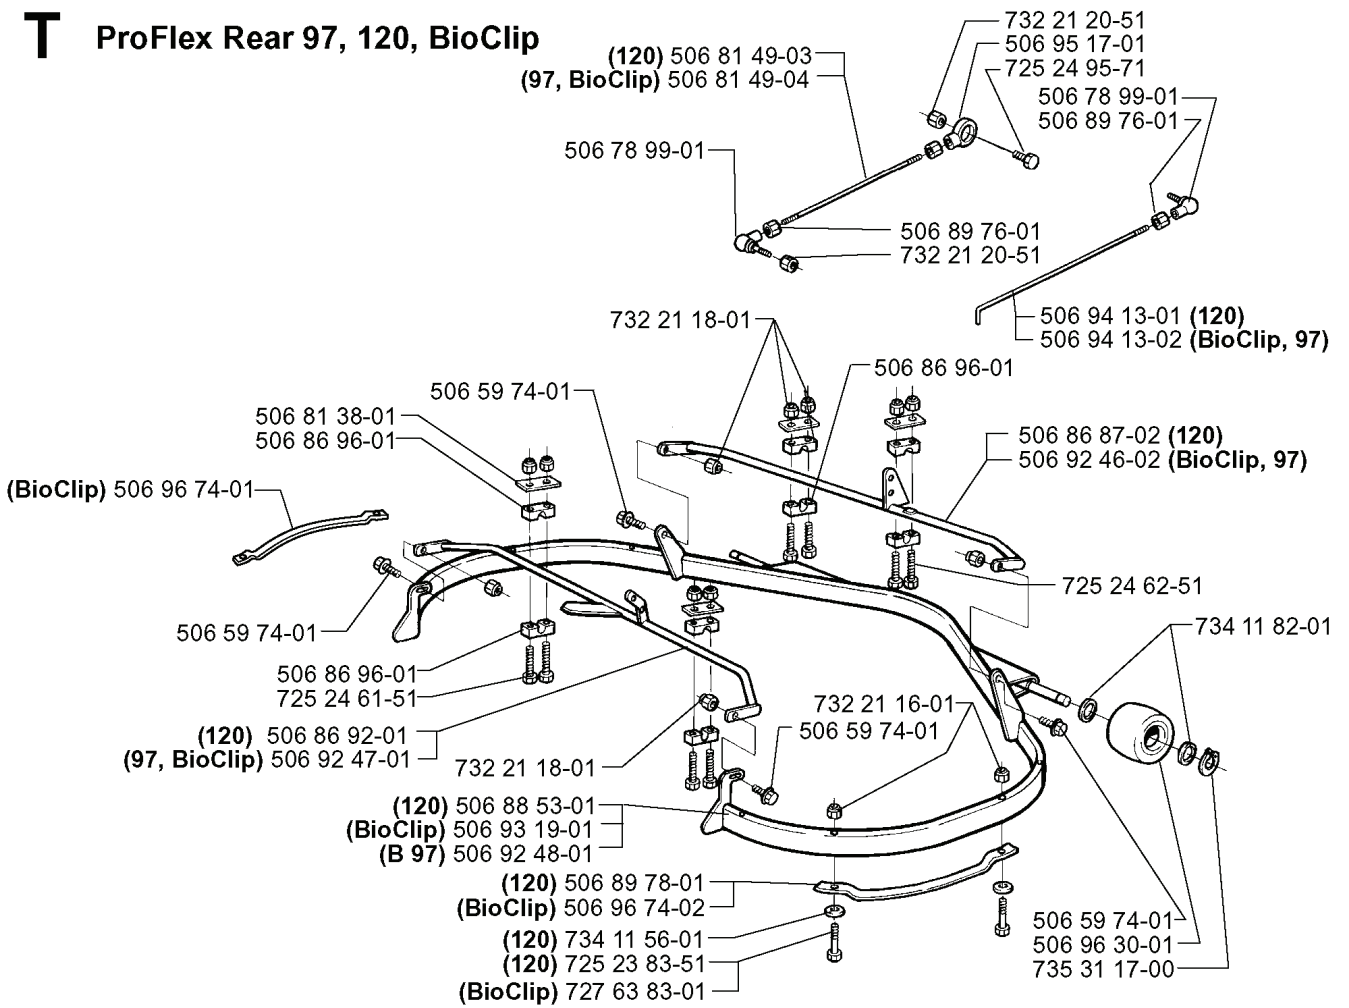

T ProFlex Rear 97, 120, BioClip