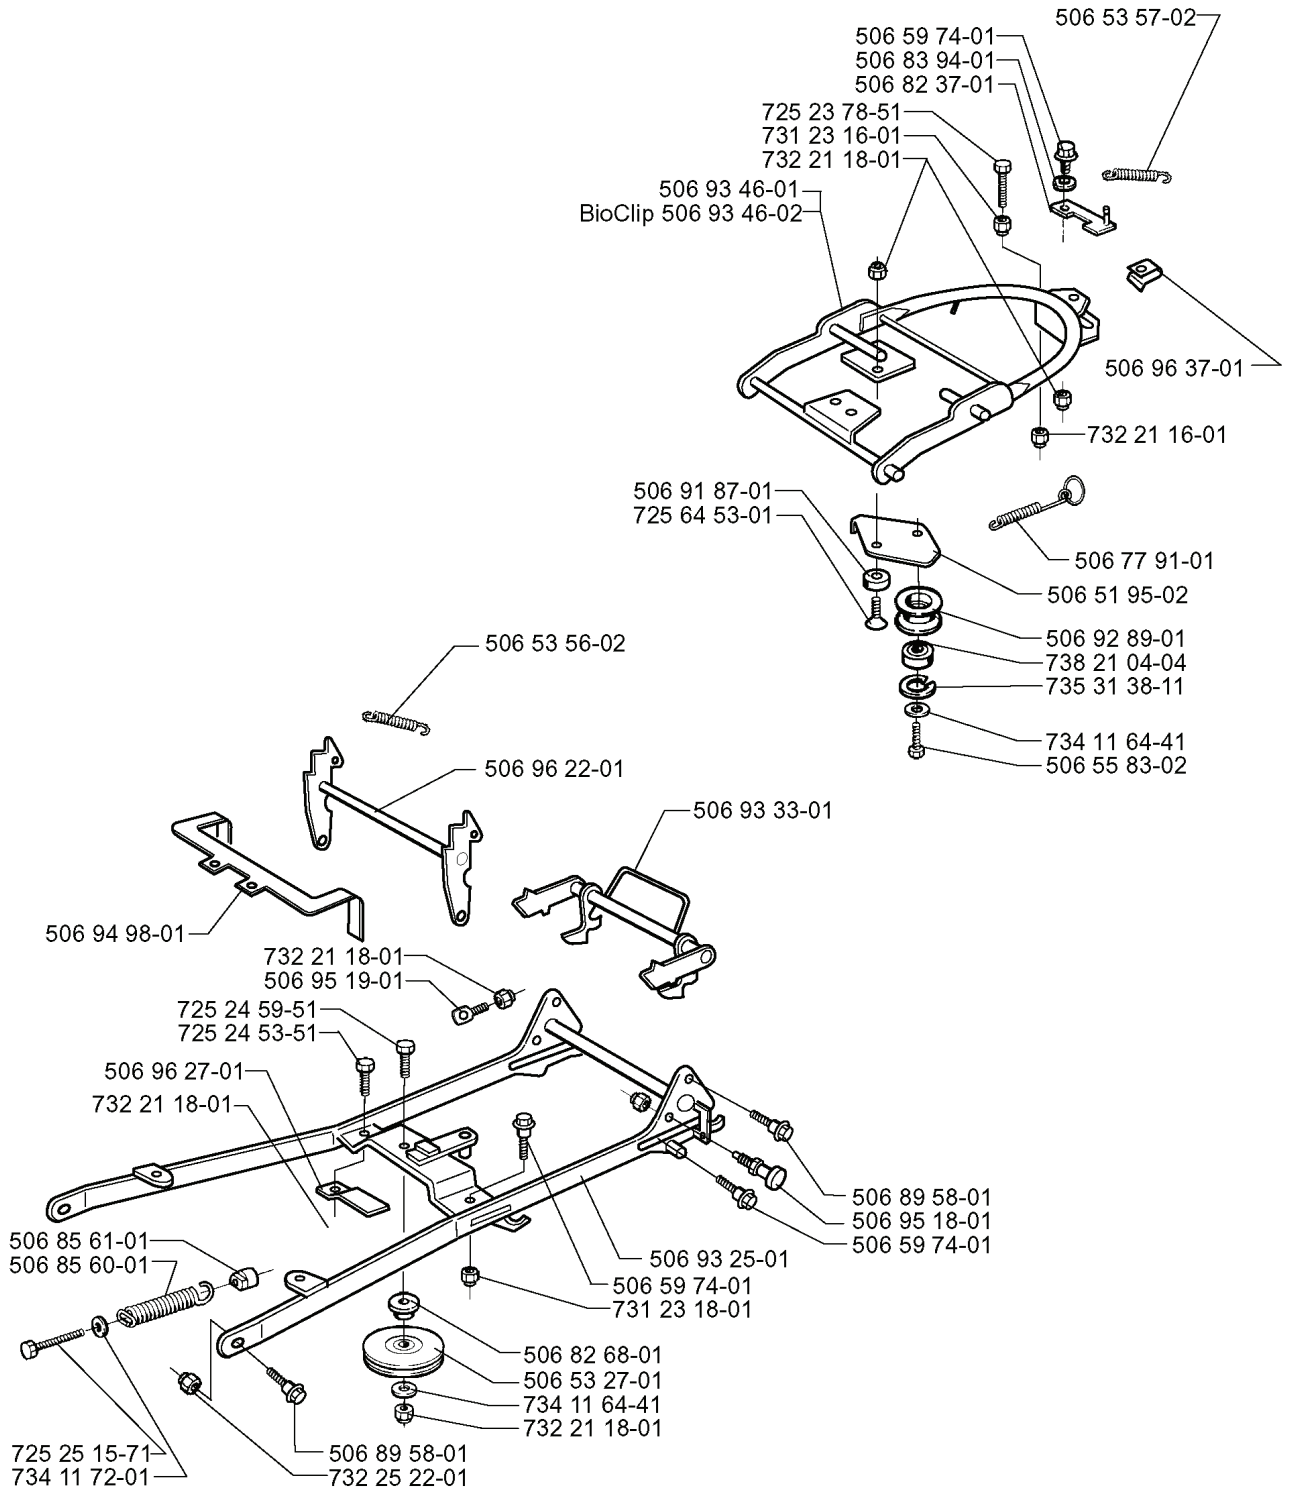

REF.	PART NO.	DESCRIPTION	REMARK	QTY.	KIT
506 96 19- 01	506961901	BELT COVER	120	1	

K

REF.	PART NO.	DESCRIPTION	REMARK	QTY.	KIT
506 94 98-01	506949801	RAMSTOPP		1	
506 85 61-01	506856101	NUT		1	
506 85 60-01	506856001	SPRING		1	
725 25 15-71	725251571	SCREW EHHM		1	
734 11 72-01	734117201	WASHER		1	
732 25 22-01	732252201	HEXAGON LOCKING NUT		1	
506 89 58-01	506895801	COLLAR SCREW		1	
732 21 18-01	732211801	LOCK NUT		1	
506 53 27-01	506532701	PULLEY		1	
506 82 68-01	506826801	BUSHING		1	
506 96 27-01	506962701	BELT GUIDE		1	
725 24 53-51	725245351	SCREW EHHM		1	
725 24 59-51	725245951	SCREW EHHM		1	
506 95 19-01	506951901	PENDULUM		1	
506 96 22-01	506962201	HOOK PROTECTION ASSY		1	
506 53 56-02	506535602	SPRING		1	
506 93 33-01	506933301	CATCH		1	
506 93 25-01	506932501	EQUIPMENT FRAME ASSY		1	
731 23 18-01	731231801	HEXAGON NUT		1	
506 59 74-01	506597401	SCREW EHHFM		1	
506 95 18-01	506951801	BOLT		1	
506 55 83-02	506558302	SCREW EHHFT		1	
734 11 64-41	734116441	WASHER		1	
735 31 38-11	735313811	CIRCLIP		1	
738 21 04-04	738210404	BALL BEARING		1	
506 92 89-01	506928901	PULLEY		1	
506 51 95-02	506519502	SPÄNNARM KPL.		1	
506 77 91-01	506779101	SPRING		1	
725 64 53-01	725645301	SCREW IHCSFM		1	
506 91 87-01	506918701	WASHER		1	
732 21 16-01	732211601	LOCK NUT		1	
506 96 37-01	506963701	LÅSDON		1	
506 93 46-02	506934602	DECK ATTACHMENT ASSY	BIOCLIP	1	
506 93 46-01	506934601	DECK ATTACHMENT ASSY		1	
731 23 16-01	731231601	HEXAGON NUT		1	
725 23 78-51	725237851	SCREW EHHM		1	
506 82 37-01	506823701	CATCH		1	
506 83 94-01	506839401	SPRING WASHER		1	
506 53 57-02	506535702	SPRING		1	