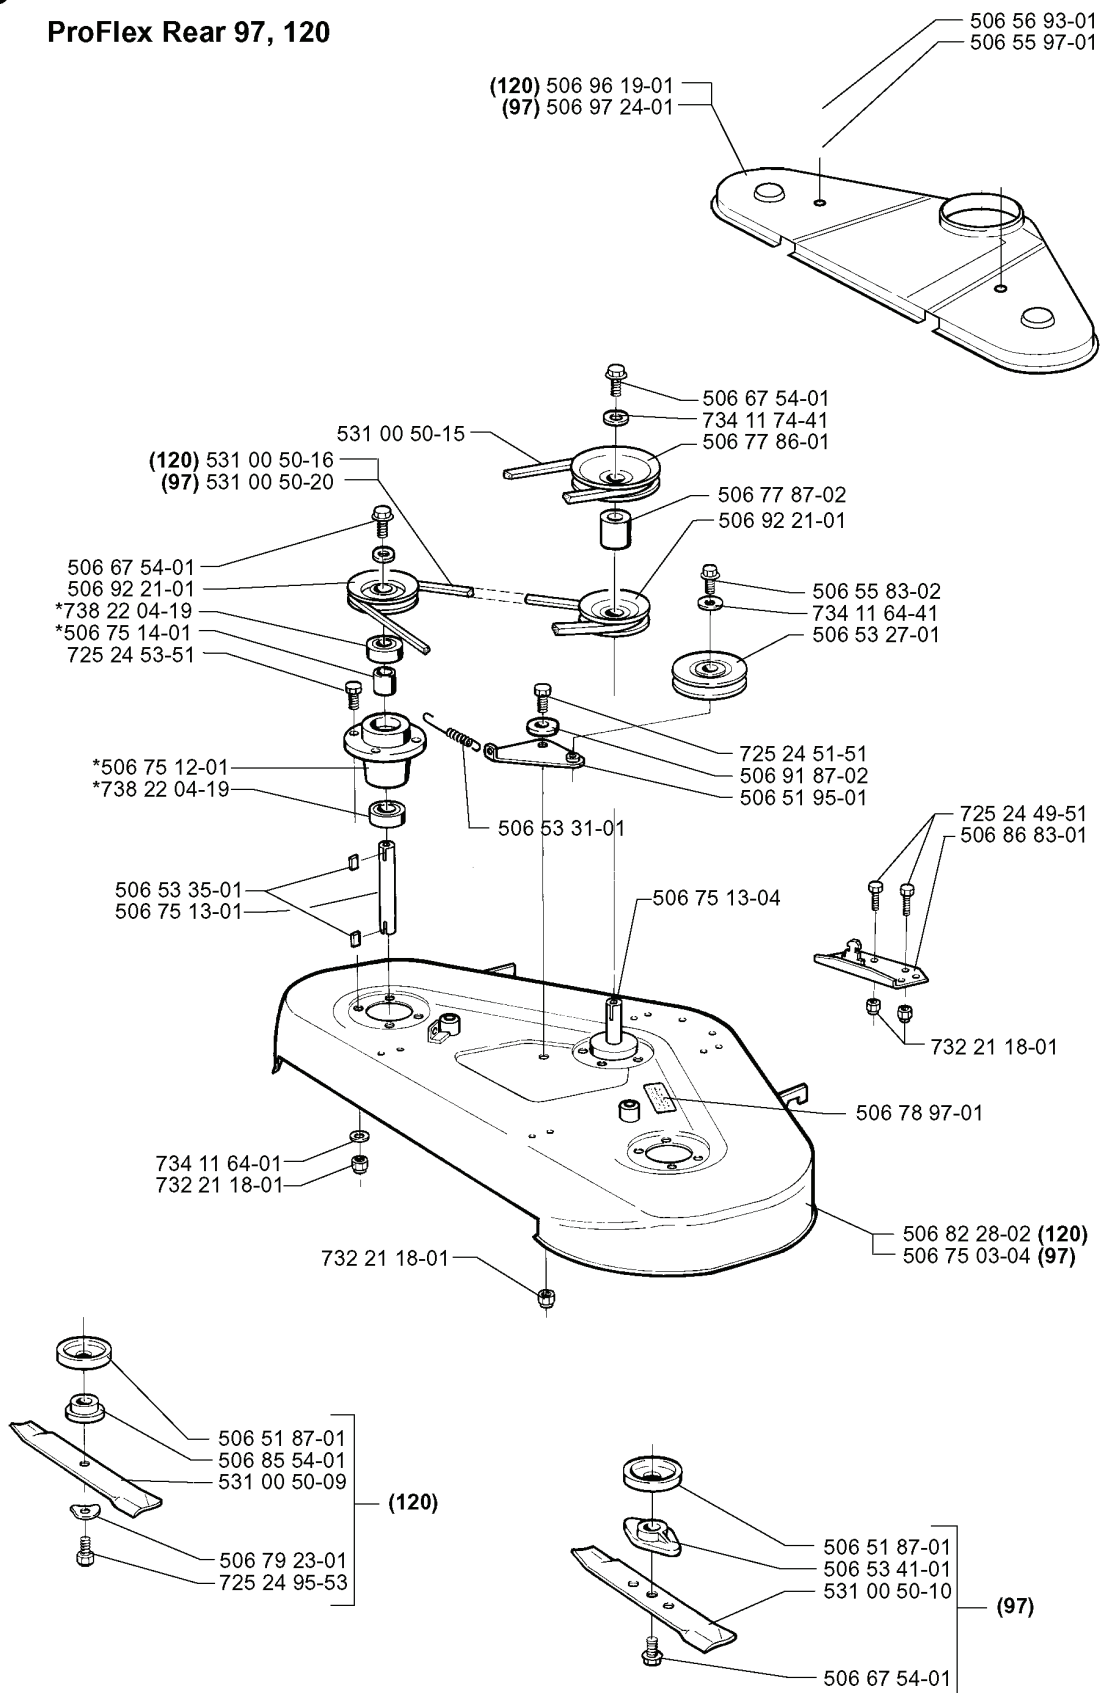

J *compl 506 75 11-01 Yttre. Outer. Exterieur. Äusser. Ulko.
*compl 506 75 11-04 Mitten. Centre. Centre. Zentrum. Keski.

ProFlex Rear 97, 120

XXX XX XX-XX = New part