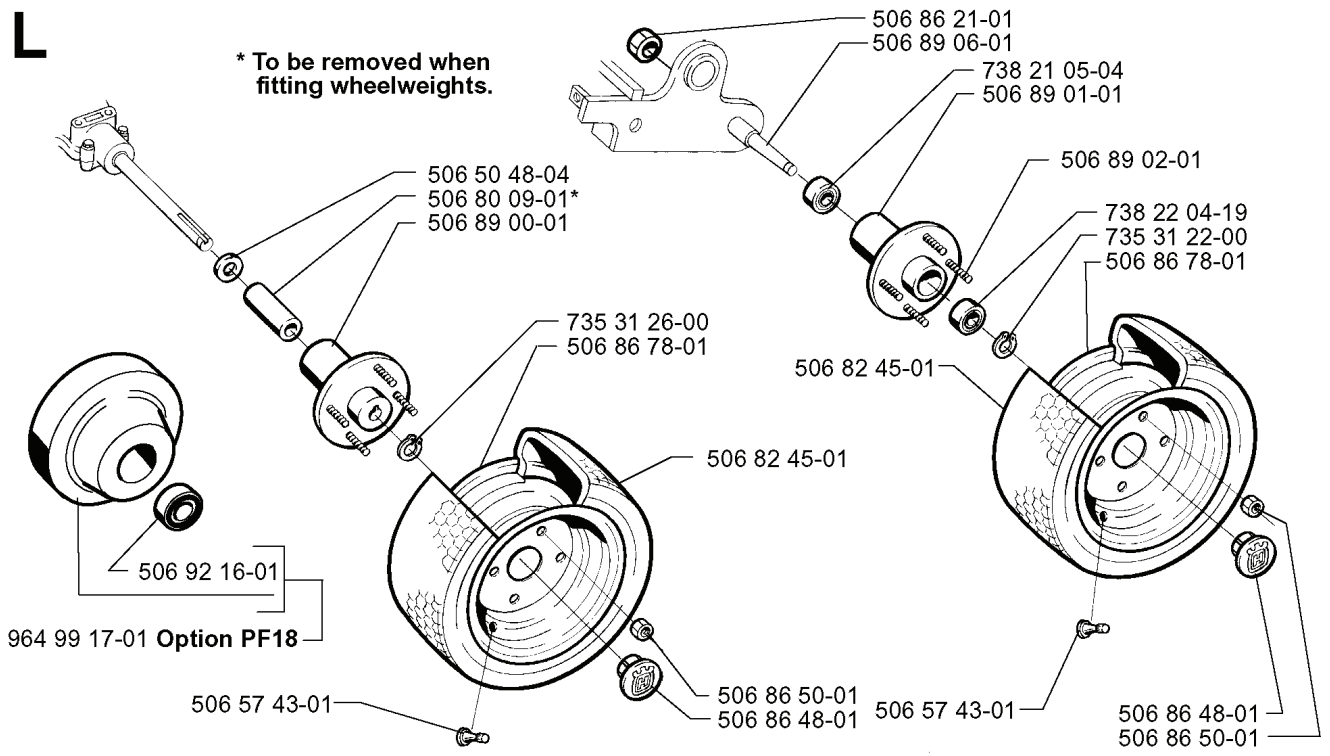

L

* To be removed when fitting wheelweights.