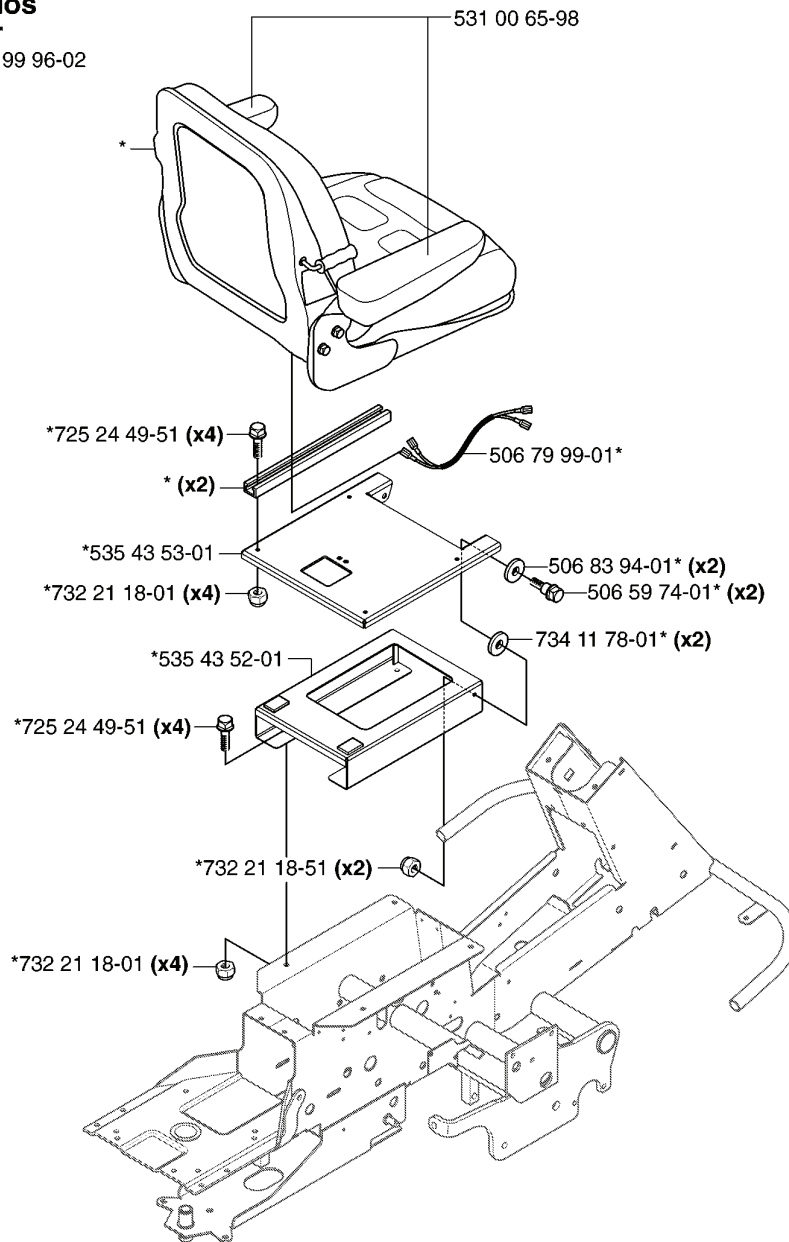

T Accessories
Zubehöre
Accessoires
Acessorios
Tillbehör

*compl 964 99 96-02

**xxx xx xx-xx = New part,
Neues teil,
Nouvelle piece,
Nueva pieza,
Ny detalj**