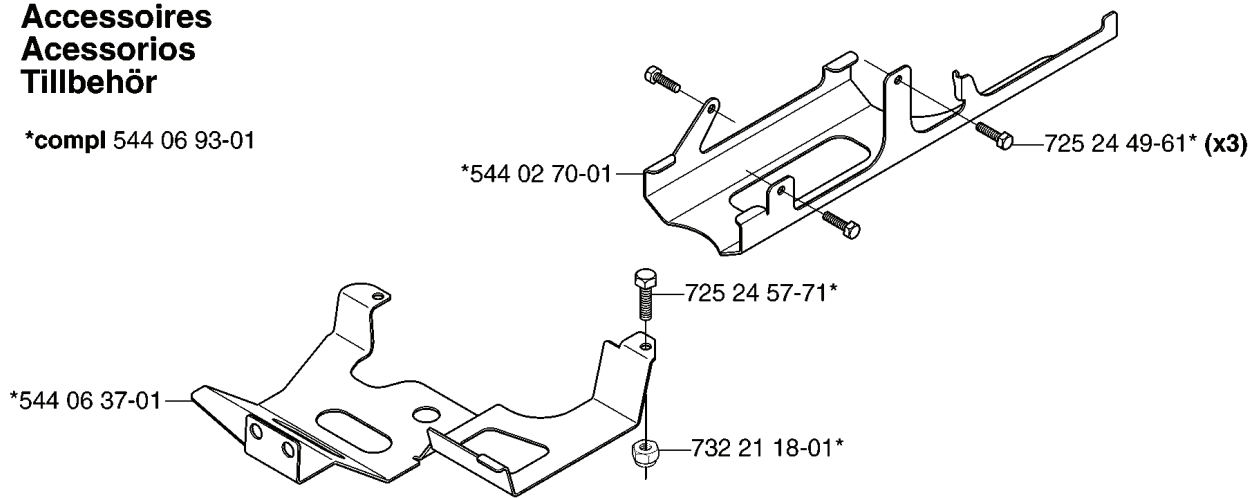

S Accessories
Zubehöre
Accessoires
Accesorios
Tillbehör

*compl 544 06 93-01

xxx xx xx-xx = New part,
Neues teil,
Nouvelle piece,
Nueva pieza,
Ny detalj