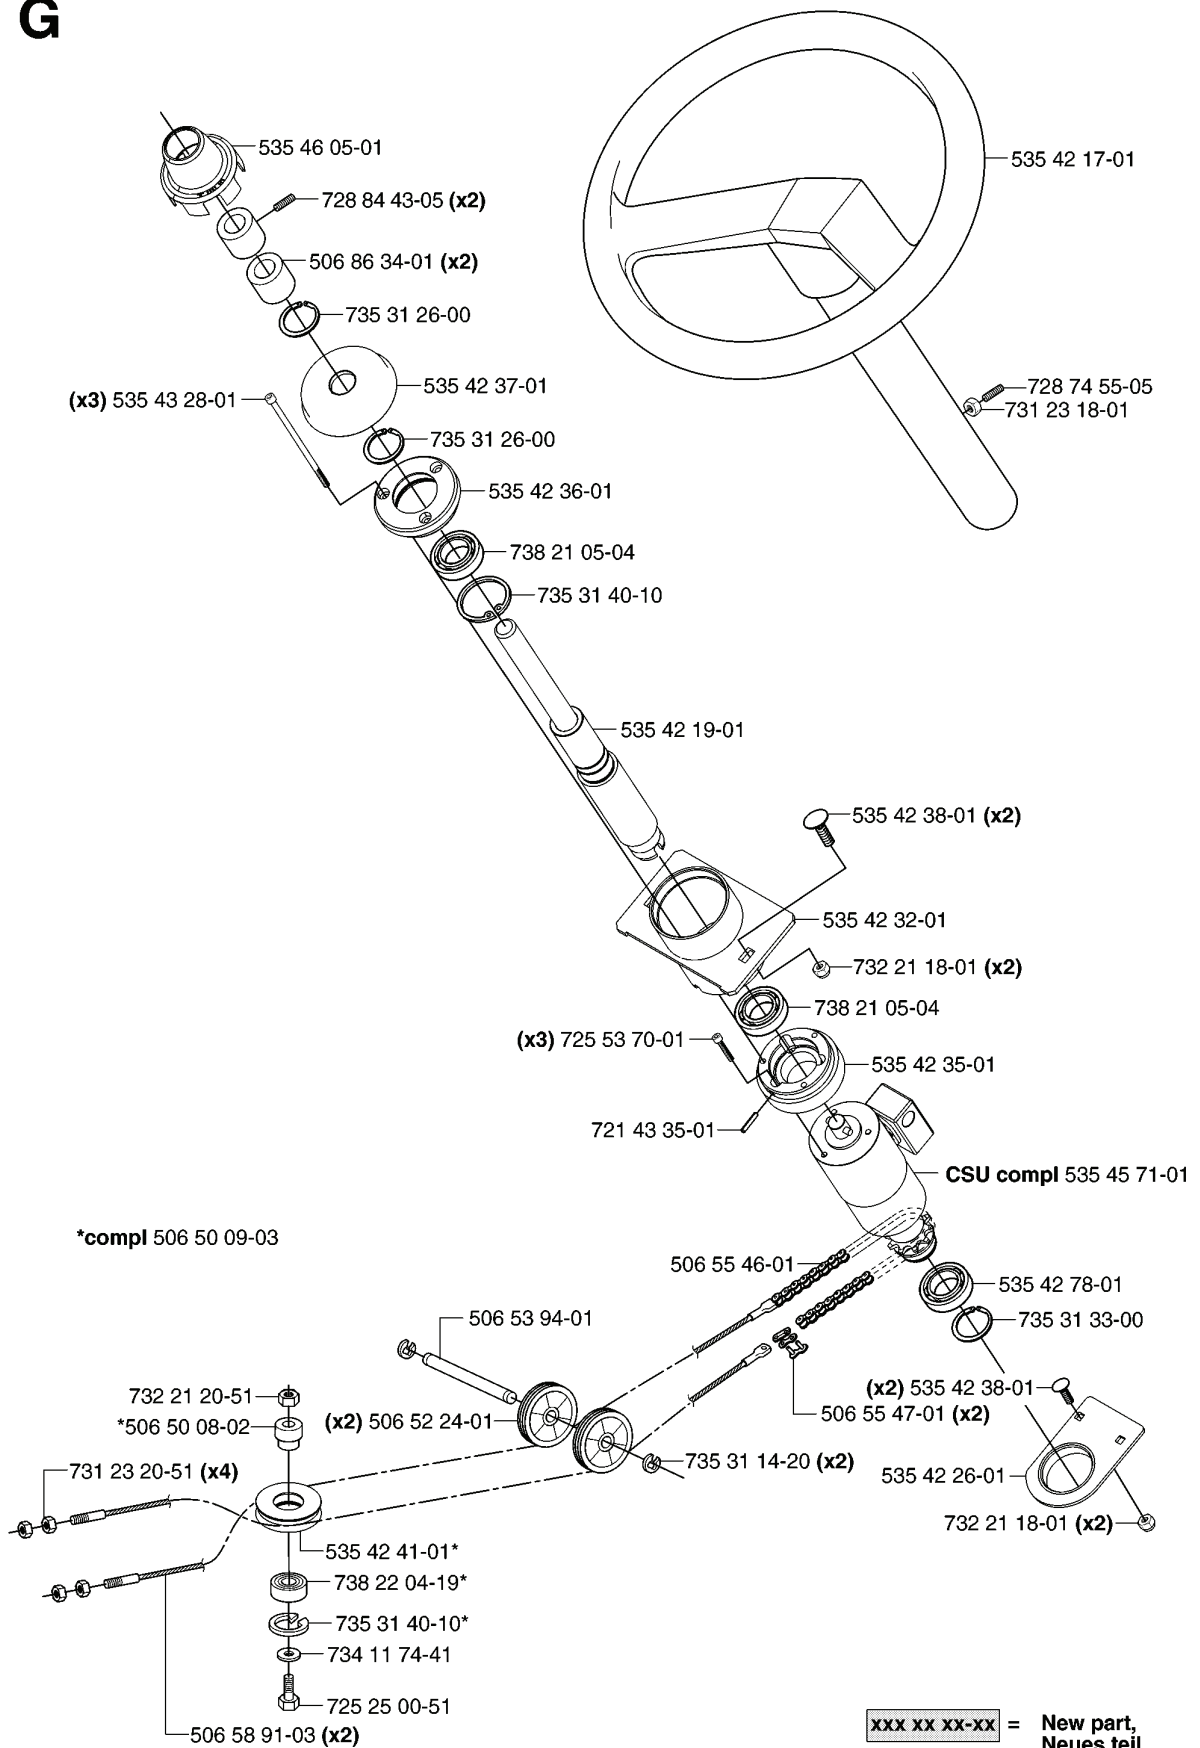

G

*compl 506 50 09-03

**xxx xx xx-xx = New part,
Neues teil,
Nouvelle piece,
Nueva pieza,
Ny detalj**