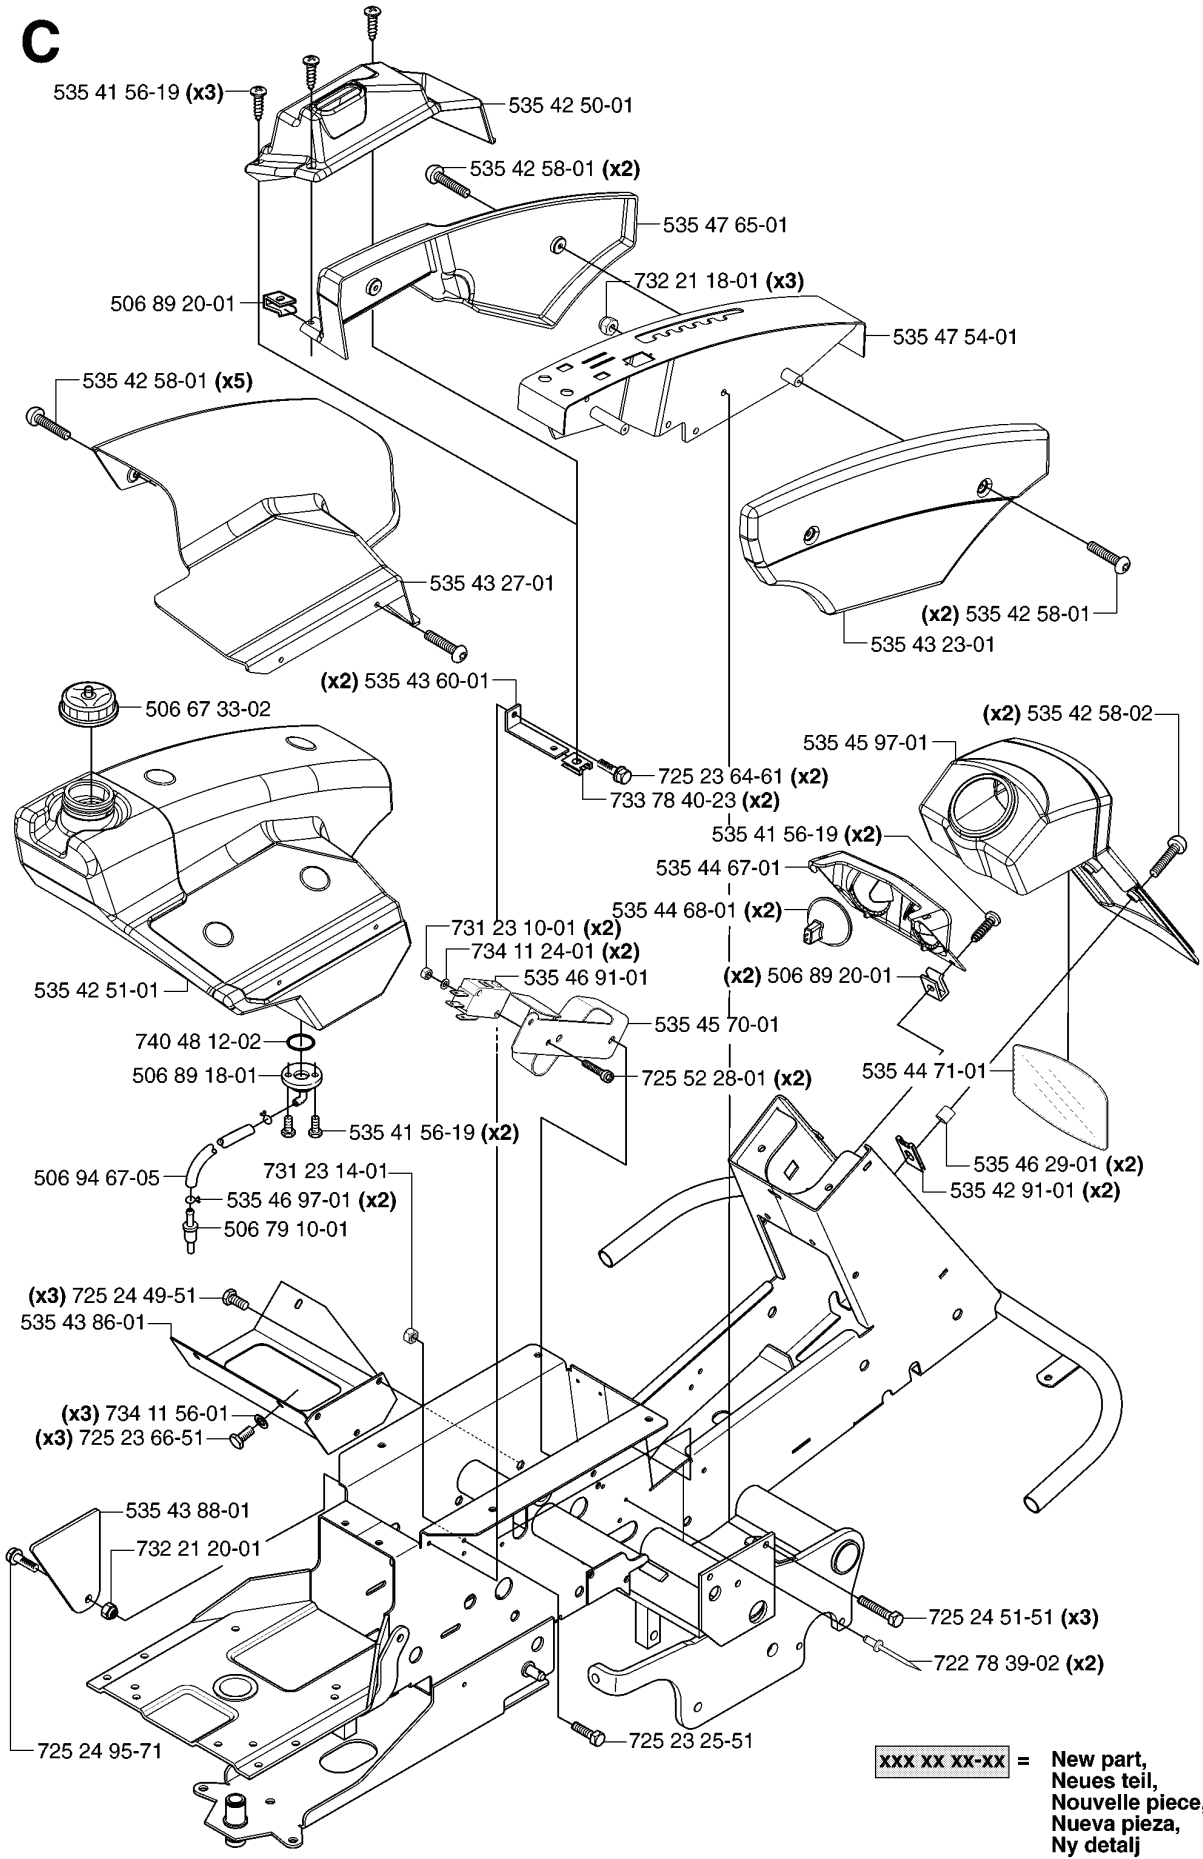

C

**xxx xx xx-xx = New part,
Neues teil,
Nouvelle piece,
Nueva pieza,
Ny detalj**