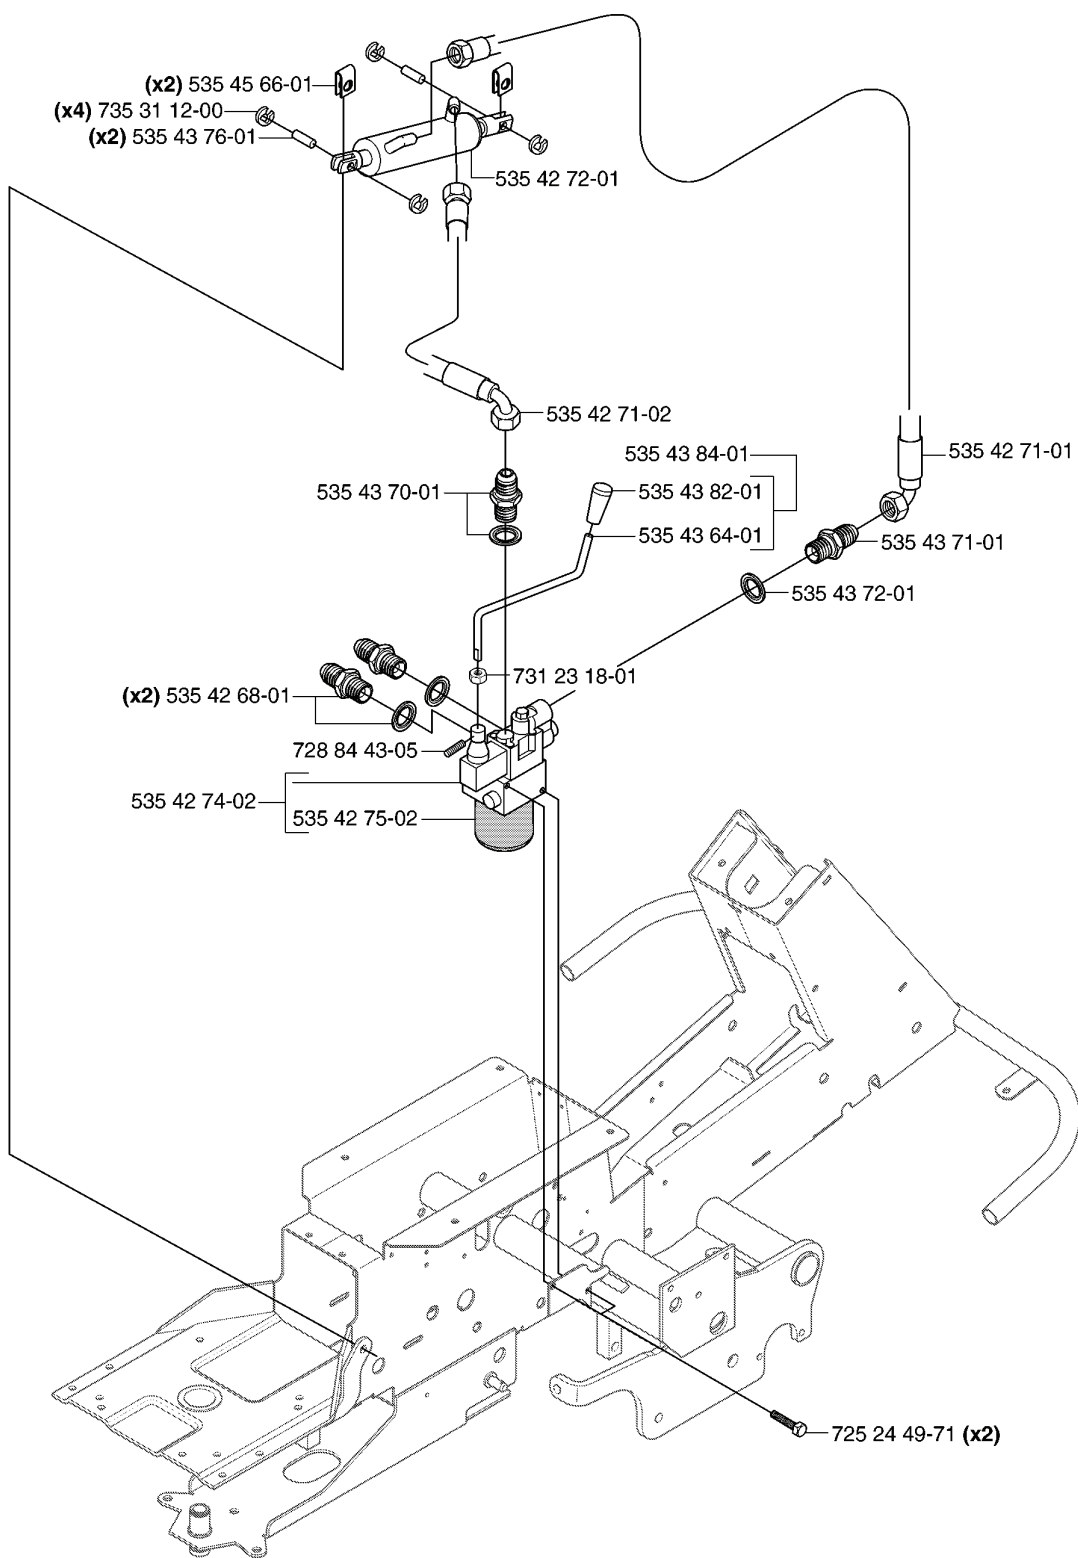

P2

xxx xx xx-xx = New part,
Neues teil,
Nouvelle piece,
Nueva pieza,
Ny detalj