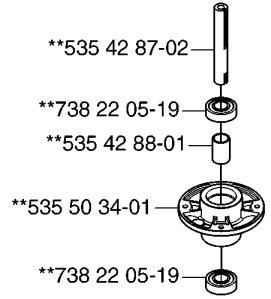

Mitten.
Centre.
Centre.
Zentrum.
Keski.

*compl 535 50 35-01