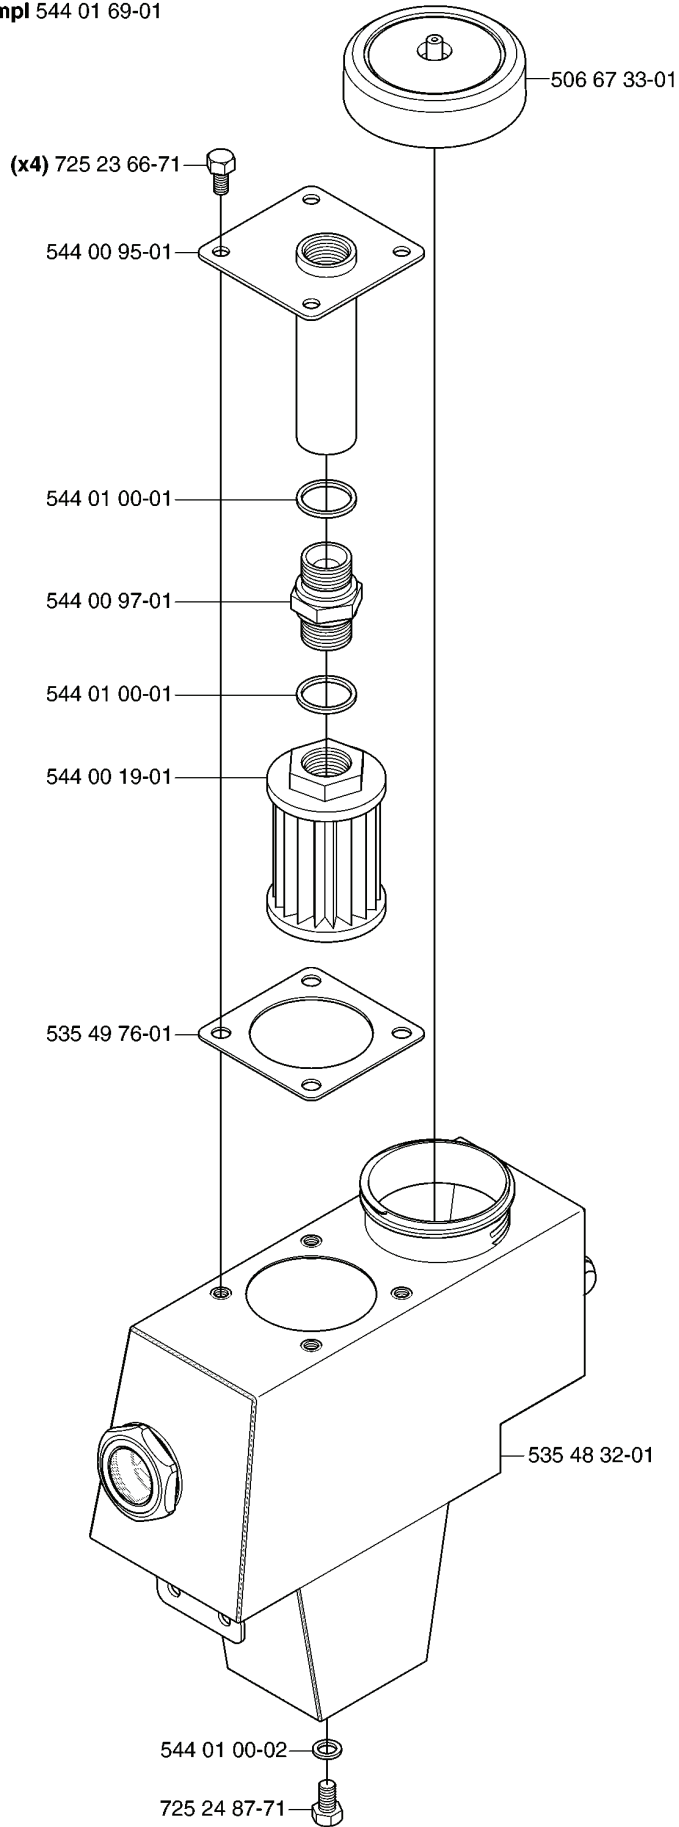

M2 compl 544 01 69-01

xxx xx xx-xx = New part,
Neues teil,
Nouvelle piece,
Nueva pieza,
Ny detalj