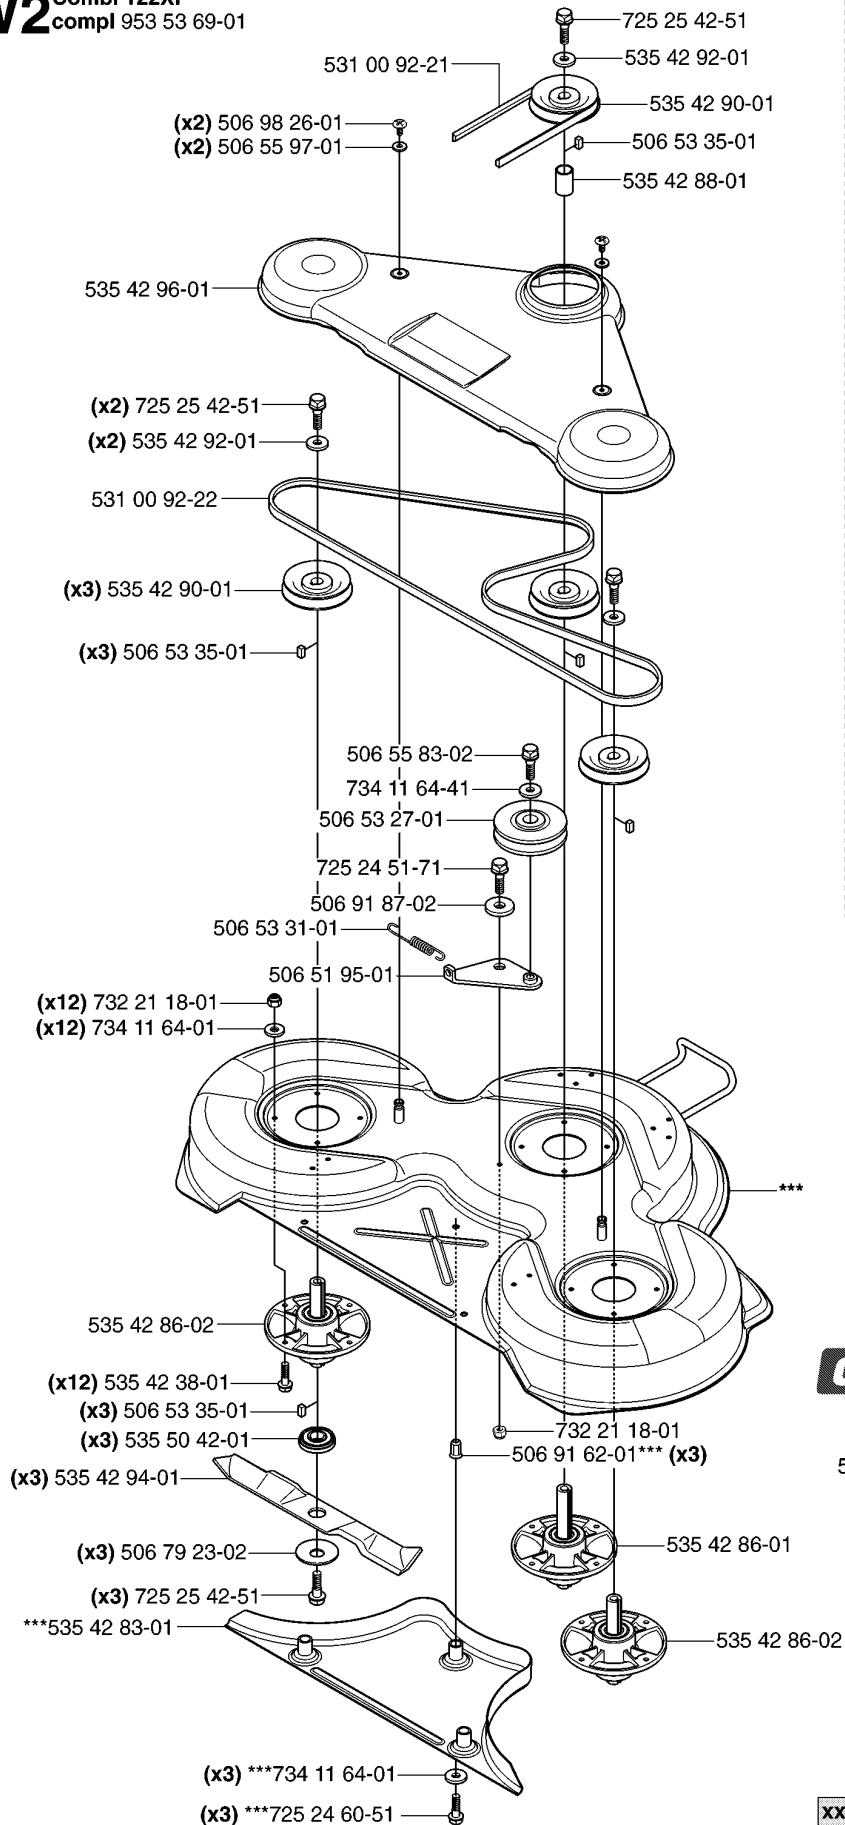

W2 Combi 122XP
compl 953 53 69-01

Yttre.
Outer.
Exterieur.
Ausser.
Ulko.

**compl 535 42 86-02 (x2)

**535 42 87-02

**738 22 05-19

**535 42 88-01

**535 42 89-01

**738 22 05-19

Mitten.
Centre.
Centre.
Zentrum.
Keski.

*compl 535 42 86-01

*535 42 87-01

*738 22 05-19

*535 42 88-01

*535 42 89-01

*738 22 05-19

***compl 535 43 37-01

544 23 81-07

Combi 122 XP

535 43 74-01

506 78 97-01

506 92 90-01

New part,
Neues teil,
Nouvelle piece,
Nueva pieza,
Ny detalj

xxx xx xx-xx =