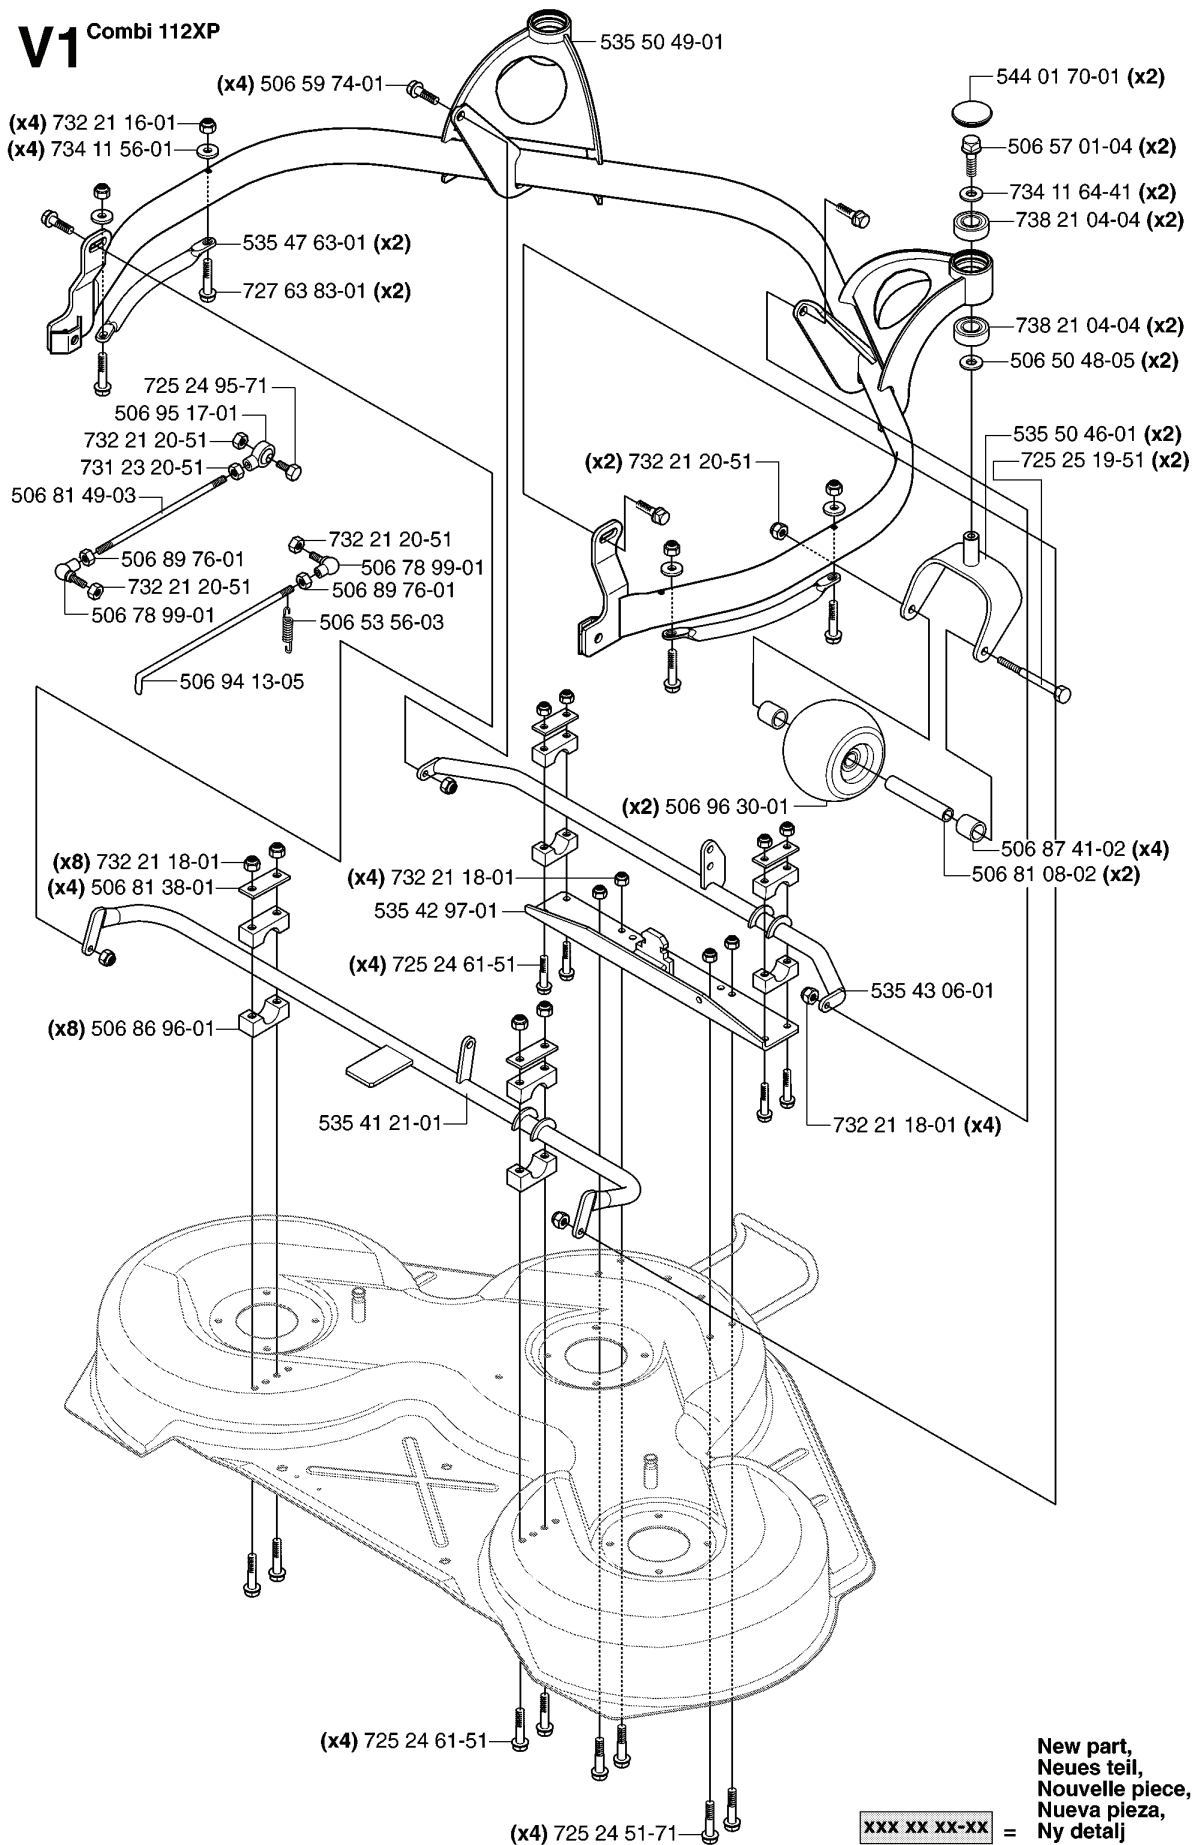

V1 Combi 112XP