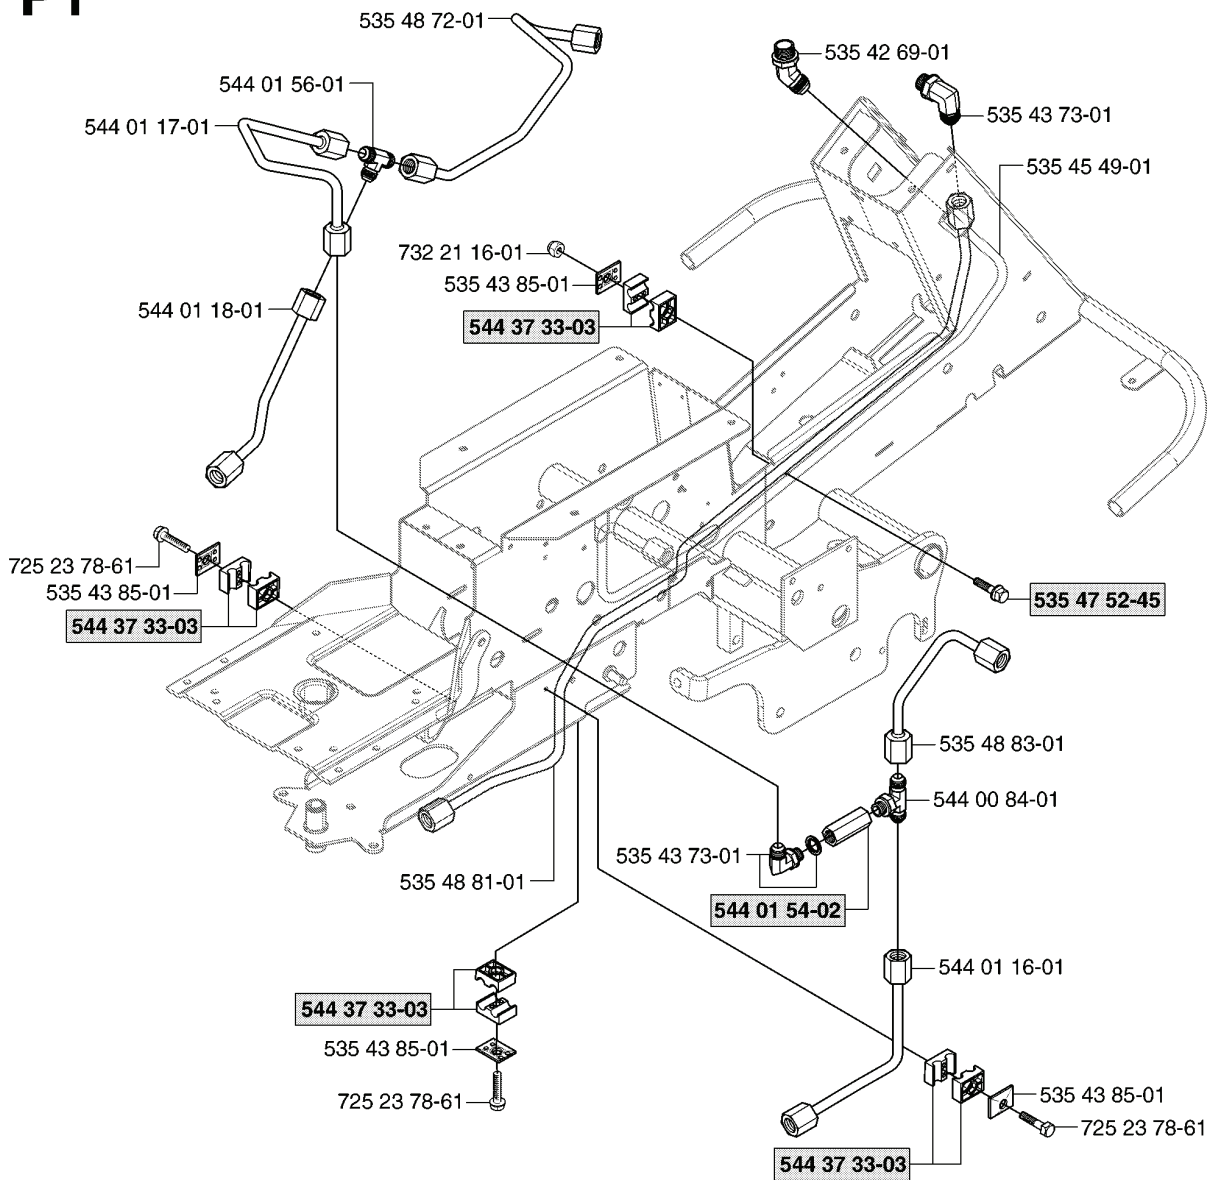

P1

**xxx xx xx-xx = New part,
Neues teil,
Nouvelle piece,
Nueva pieza,
Ny detalj**