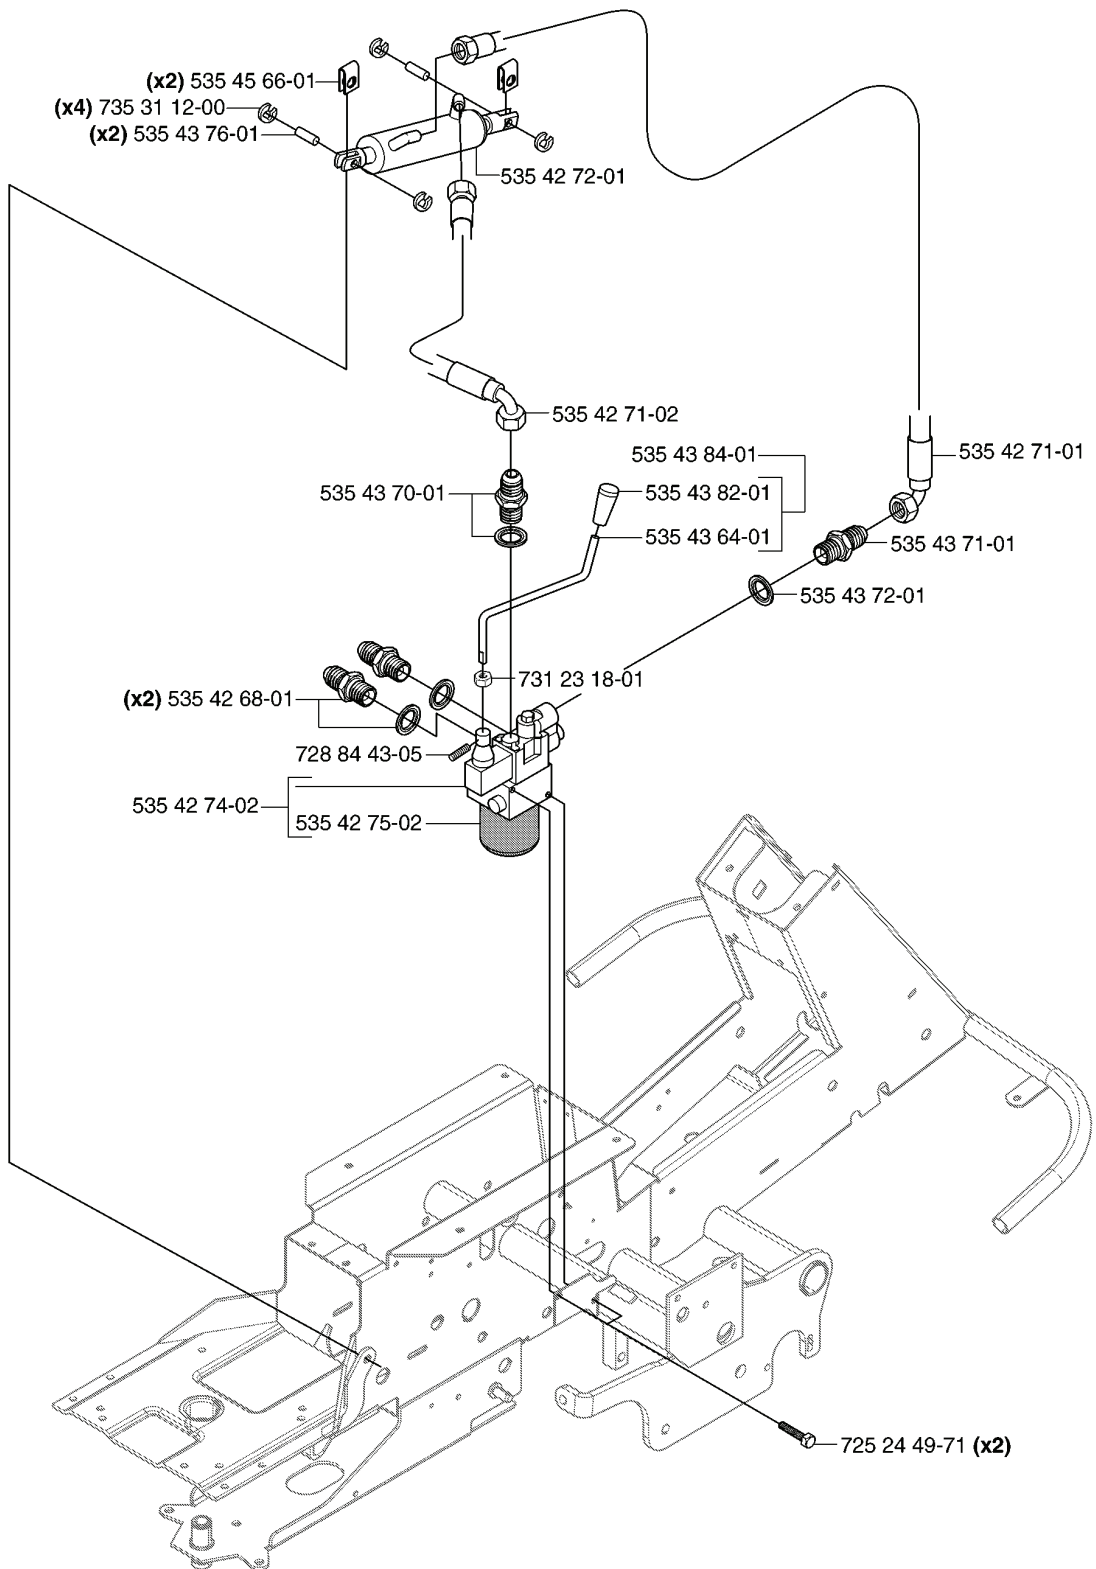

P2

xxx xx xx-xx = New part,
Neues teil,
Nouvelle piece,
Nueva pieza,
Ny detalj