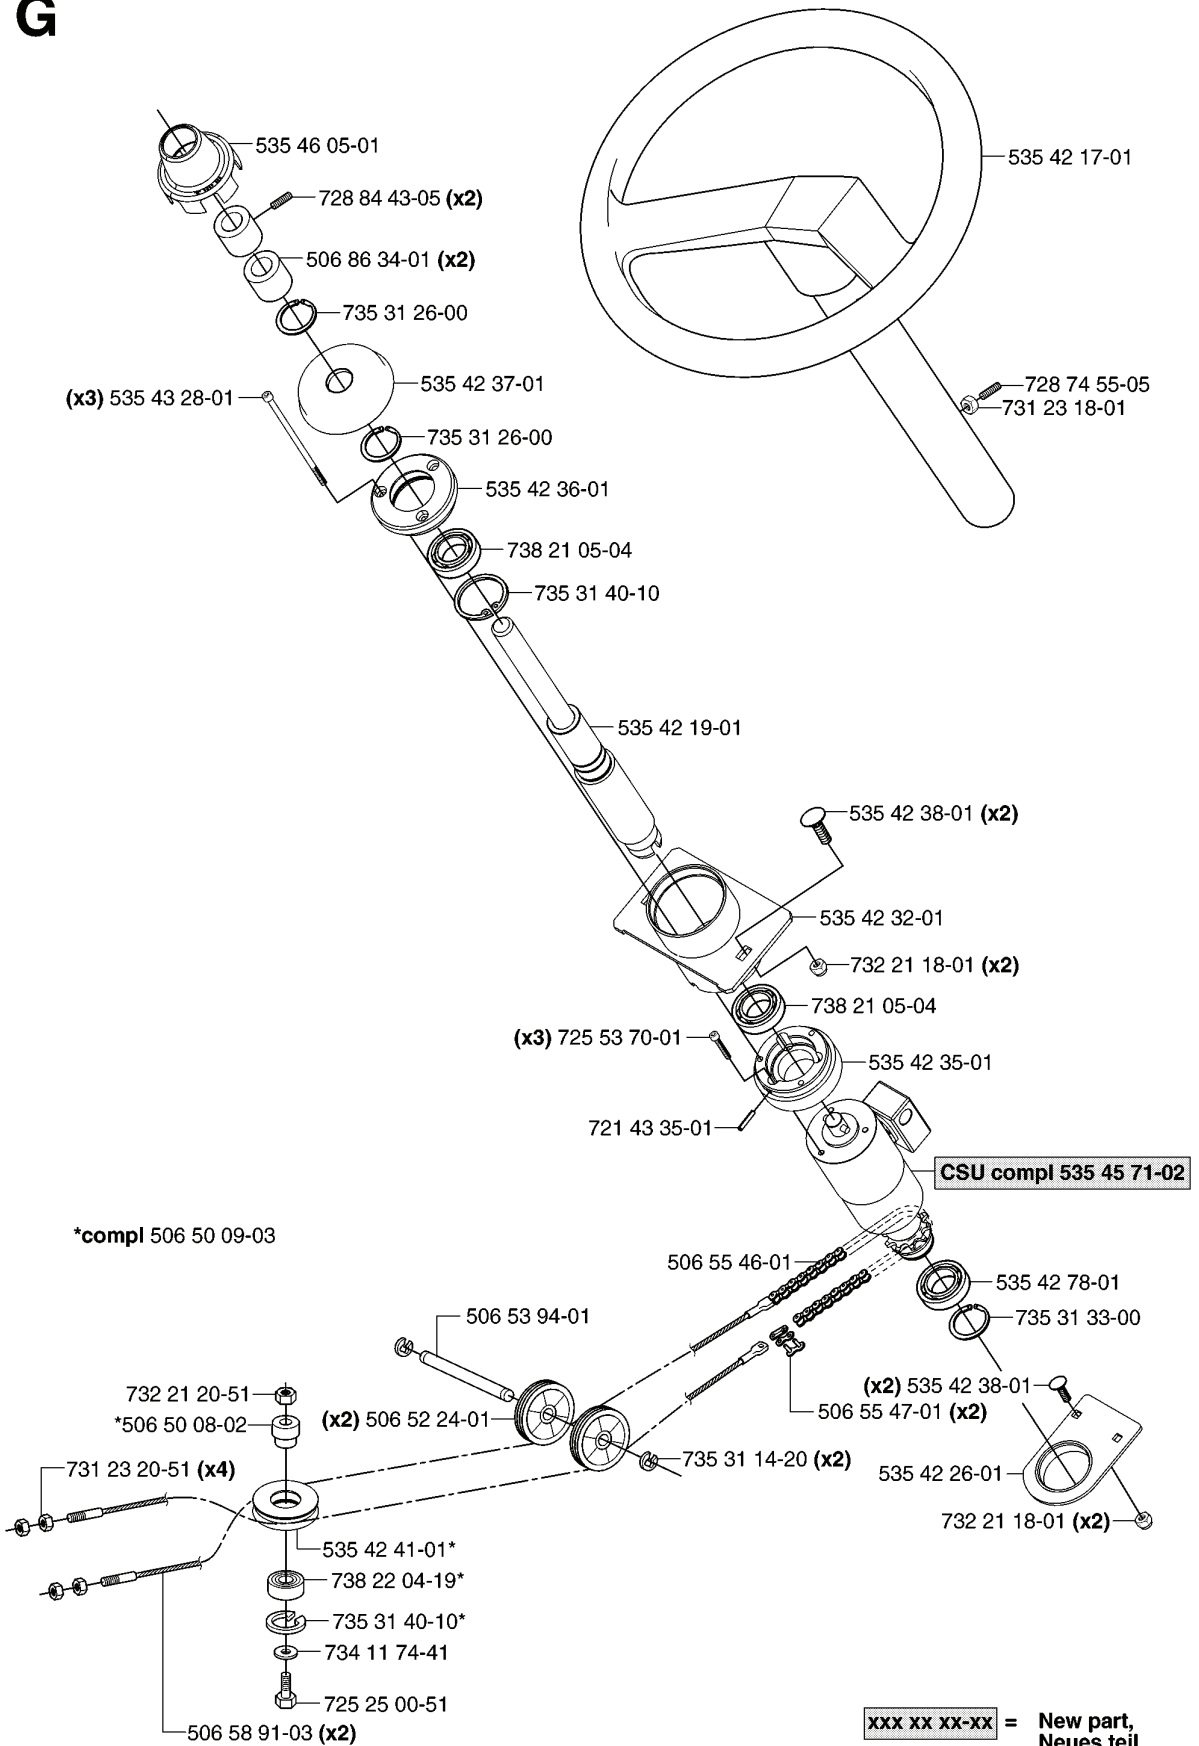

G

**xxx xx xx-xx = New part,
Neues teil,
Nouvelle piece,
Nueva pieza,
Ny detalj**