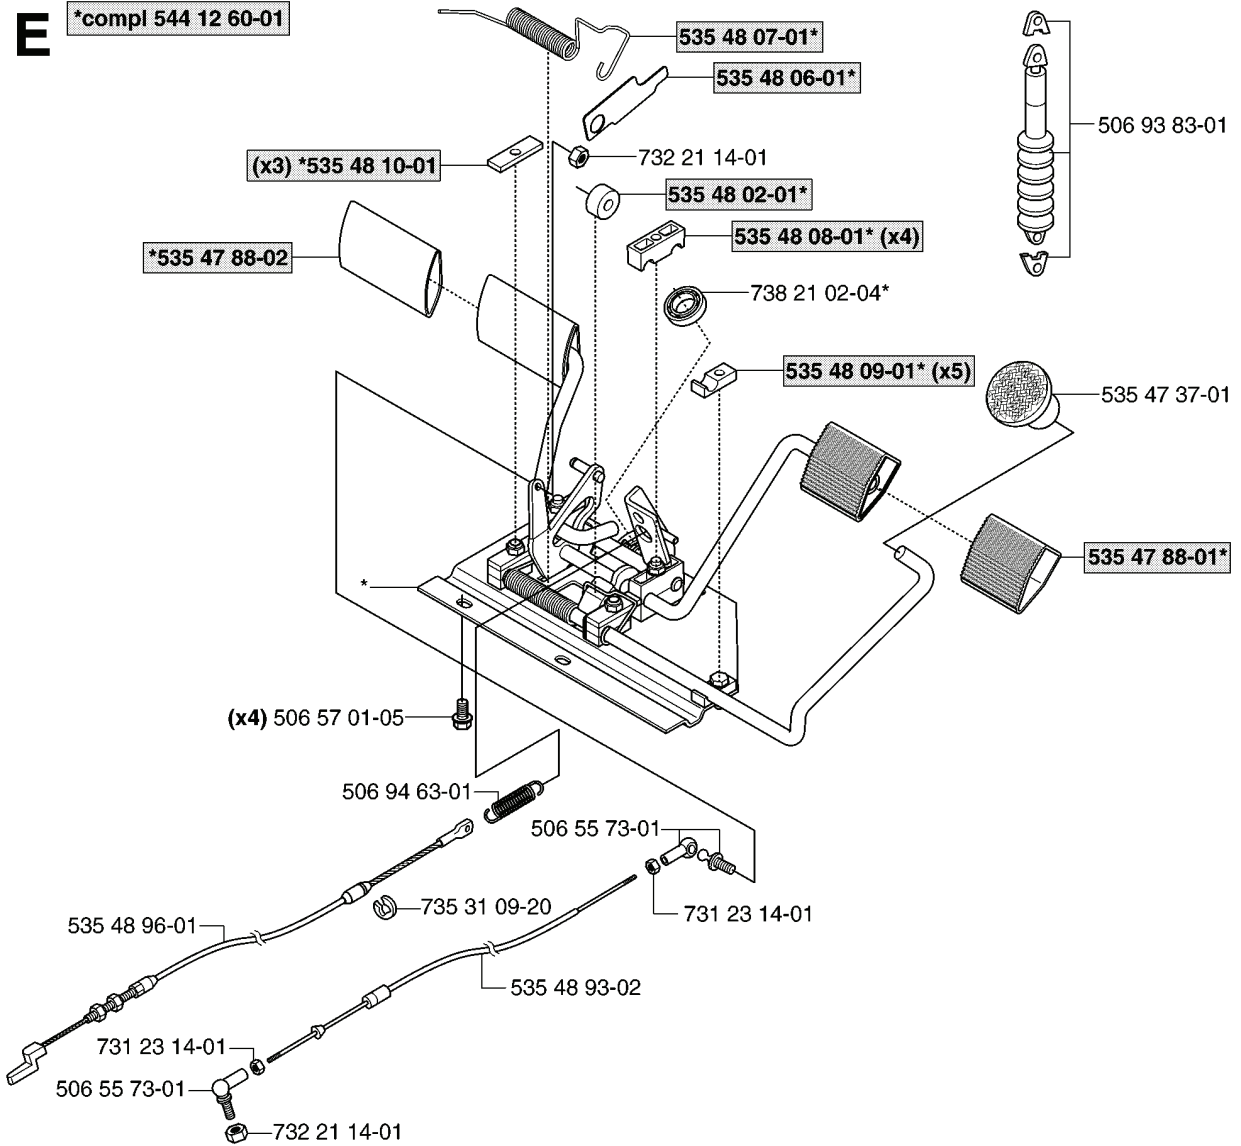

E

*compl 544 12 60-01