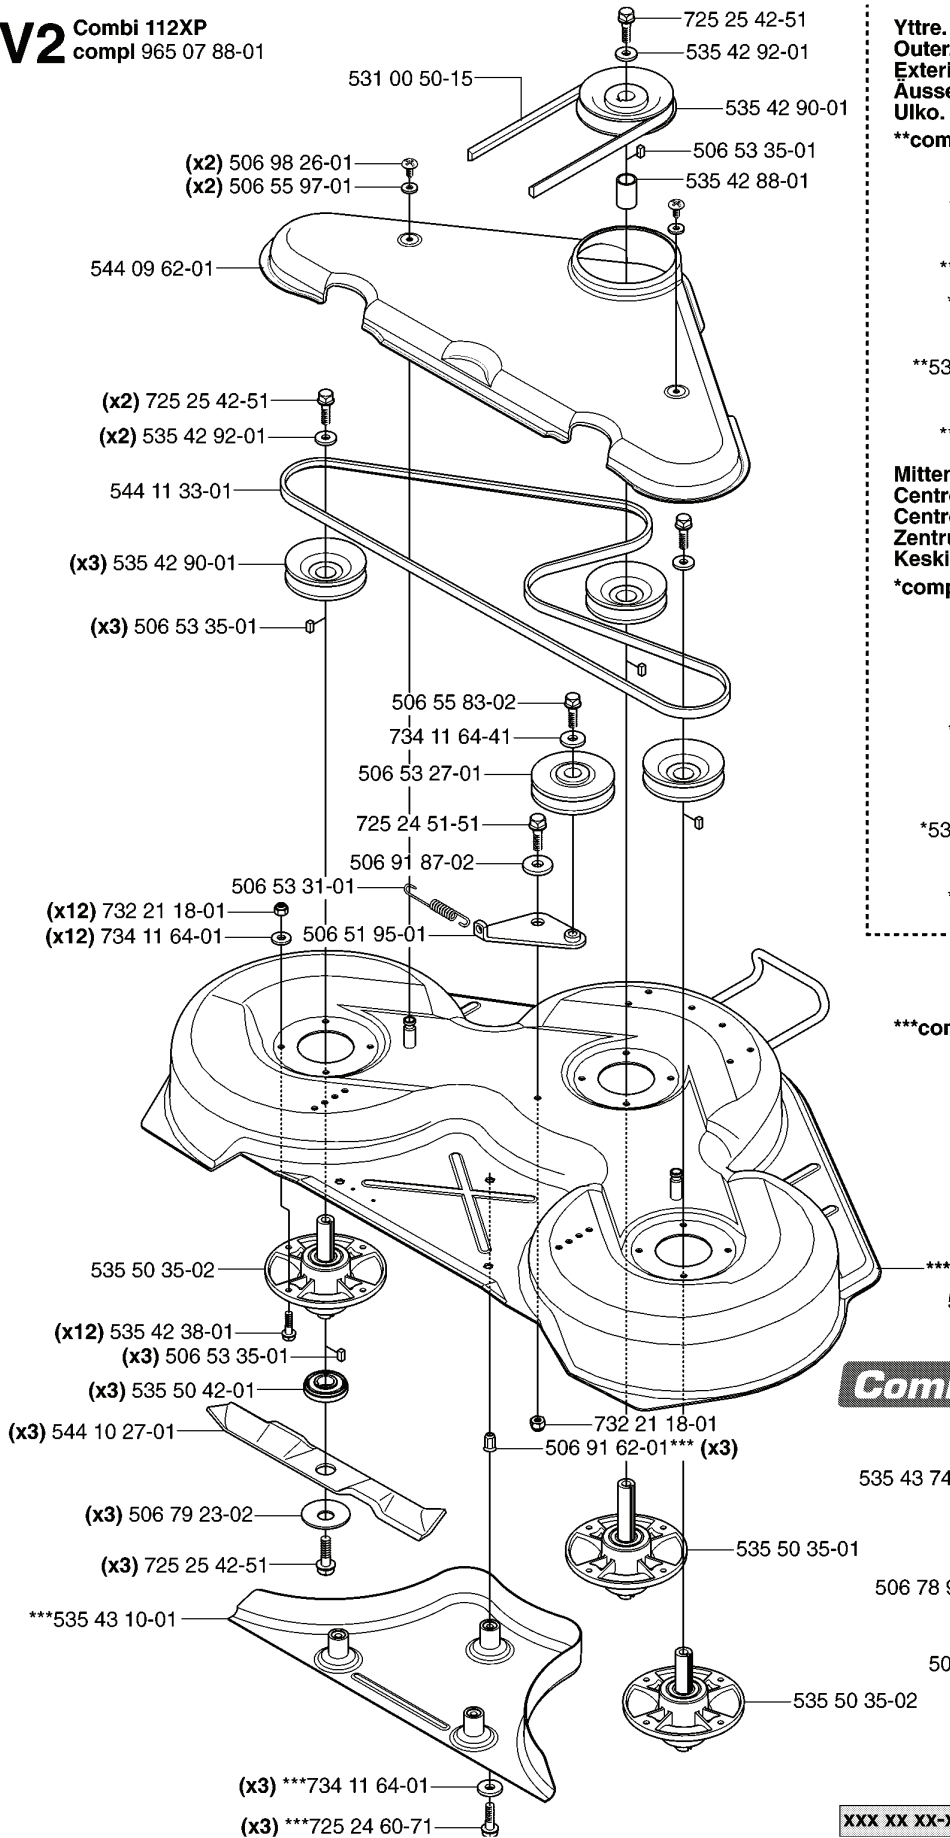

V2 Combi 112XP
compl 965 07 88-01

Yttre.
Outer.
Exterieur.
Ausser.
Ulko.

**compl 535 50 35-02 (x2)