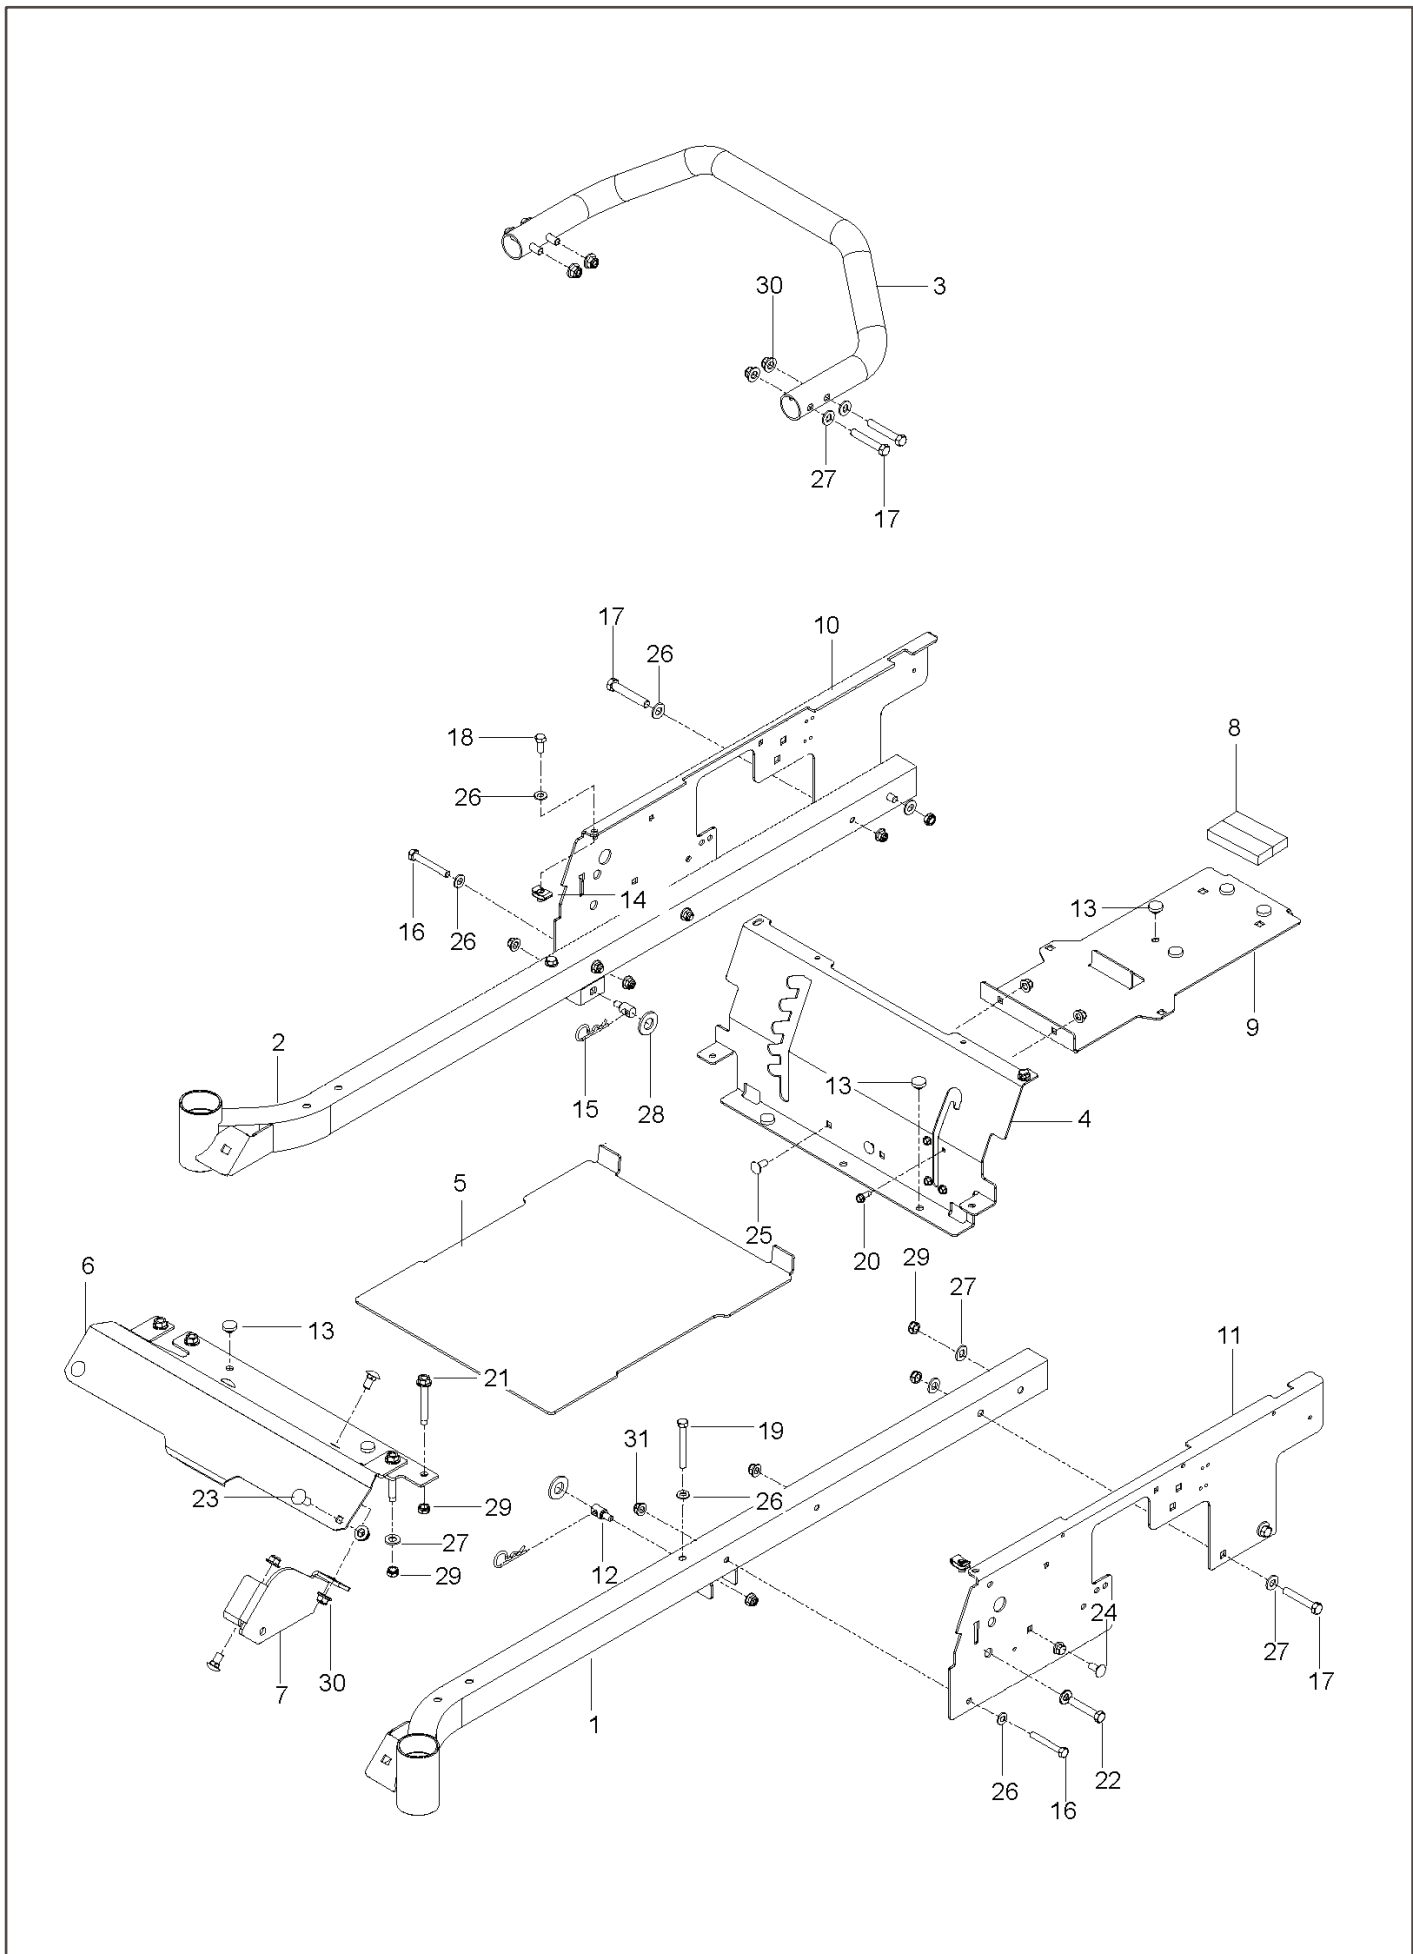

RZ 4216, 966455801, 2009-11

SPARE PARTS LIST

REF.	PART NO.	DESCRIPTION	REMARK	QTY.	KIT
1	525580402	ARM		1	
2	574356802	SHAFT		1	
3	525583601	LINKAGE	RH	1	
4	525583701	LINKAGE	LH	1	
5	525735701	LINKAGE		1	
6	539120220	ARM		1	
7	525485602	HANDLE		1	
8	525580201	BELLCRANK		2	
9	574356601	ROD		1	
10	532196492	GRIP		1	
11	539120921	GRIP		1	
12	539112308	BRAKE SWIVEL		2	
13	539118179	SWIVEL		2	
14	539101224	SPRING		2	
15	539115247	L ROD 3-1/8"		2	
16	539976988	PIN		4	
17	539976989	SPLIT PIN		6	
18	539109368	BUSHING		2	
19	539101082	PIN RETAINING SCREW		2	
20	539100413	RHSNB 3/8-16 X 1-1/4 GD5 ZN		1	
21	539976979	NUT		3	
22	539990717	NUT		2	
23	539200282	NUT		1	
24	539102843	WASHER		1	
25	539990517	WASHER		7	
26	539990188	WASHER		6	
27	539133007	WASHER		1	

REF.	PART NO.	DESCRIPTION	REMARK	QTY.	KIT
1	510240201	DECAL		1	
2	532429196	DECAL		2	
3	539109908	DECAL		1	
4	539113213	DECAL		1	
5	539120006	DECAL		1	
6	532428676	DECAL		1	
7	539109897	DECAL		1	
8	539105745	DECAL		1	
9	539108385	DECAL		1	
10	574754301	DECAL		1	
11	525814201	DECAL		1	
12	525814301	DECAL		1	
13	539103333	DECAL		2	
14	539913010	DECAL		1	
15	539105746	DECAL		1	
16	525803303	DECAL		1	
17	539113224	DECAL		1	
18	539121322	PAD		2	
19	539977778	MAT		2	

REF.	PART NO.	DESCRIPTION	REMARK	QTY.	KIT
1	578156302	ENGINE PLATE		1	
2	574497504	ARM		1	
3	539120812	PULLEY		1	
4	574382001	PULLEY		1	
5	539116350	SPRING		1	
6	539114387	SPACER		1	
7	539115270	BUSHING		1	
8	581770001	KEEPER		1	
9	539917033	KEY		1	
10	539101350	BOLT		1	
11	539976937	CAPSCREW		1	
12	574882801	BOLT		1	
13	539990588	SCREW		1	
14	532120616	HHFS 3/8-16 X 1.0 THD FORMING		3	
15	539107476	BOLT		1	
16	539990188	WASHER		2	
17	539990517	WASHER		3	
18	539115546	WASHER		1	
19	539109562	WASHER		1	
20	539200282	NUT		1	
21	539990585	NUT		1	
22	539112899	NUT, 5/16-18, NYLOC		1	
23	521996501	NUT		4	
	576014301	PIGTAIL	NEED VARIES BY MODEL	1	