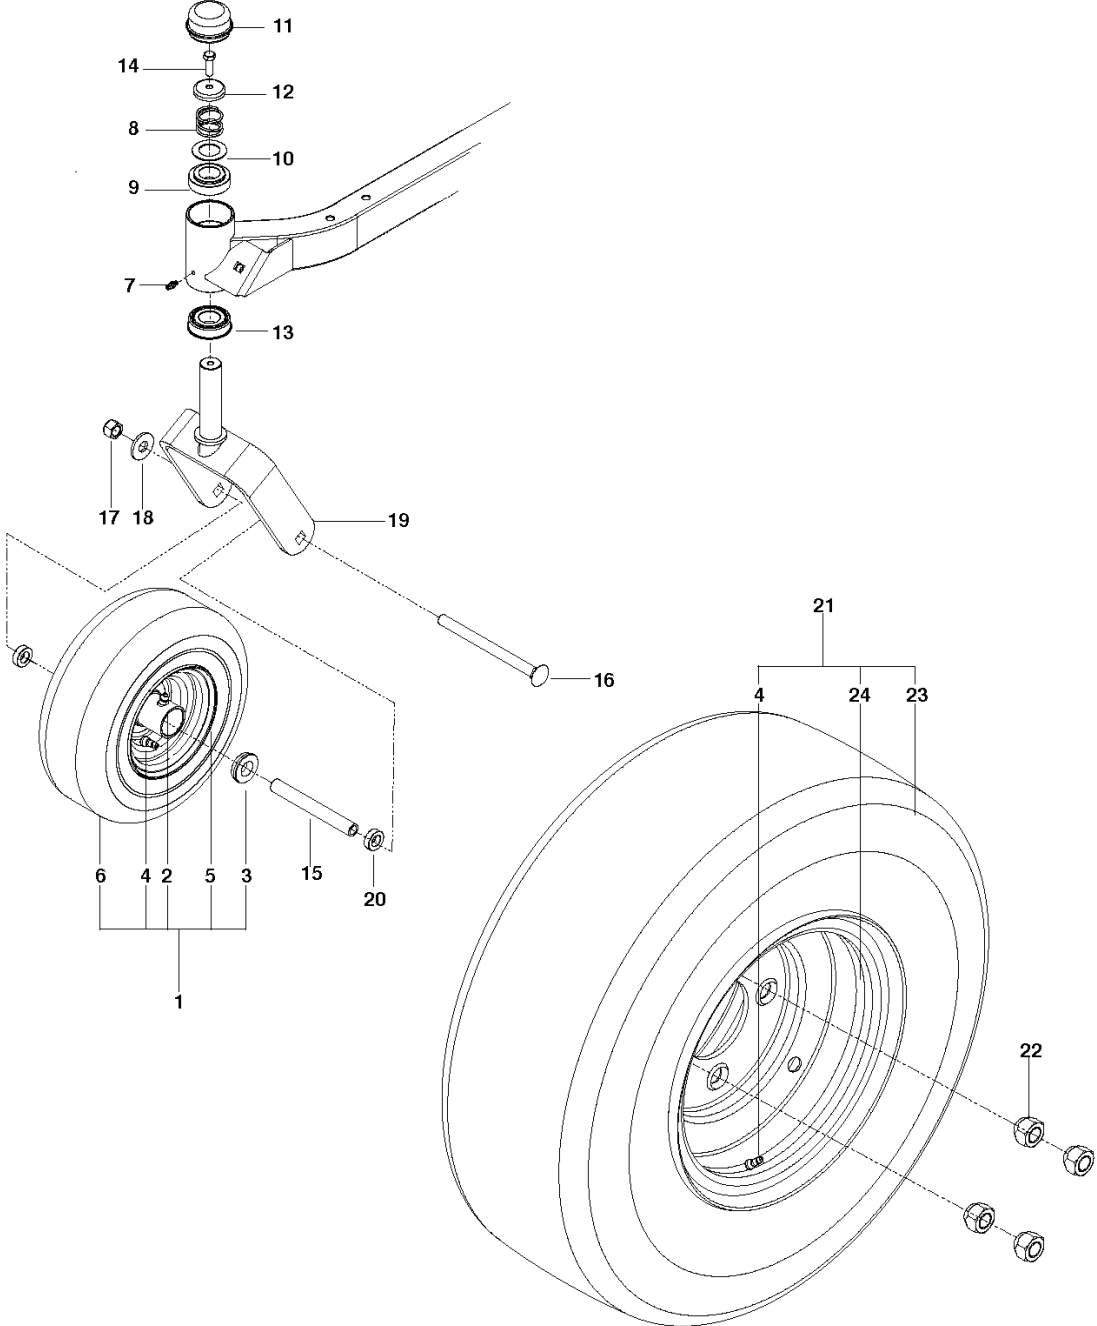

SEAT

REF.	PART NO.	DESCRIPTION	REMARK	QTY.	KIT
1	539112899	NUT, 5/16-18, NYLOC		2	
2	574356302	PLATE		1	
3	539132140	SWITCH		1	
4	574191002	STOP		1	
5	539110303	BOLT		2	
6	532197661	HANDLE		1	
7	532198200	SPRING		1	
8	532424068	SEAT		1	
9	539108503	BOLT		3	

STEERING

REF.	PART NO.	DESCRIPTION	REMARK	QTY.	KIT
1	539120899	GRIP		2	
2	539120160	LEVER UPPER		2	
3	539117949	FORWARD STOP RH	RT	1	
4	539117950	FORWARD STOP LH	LT	1	
5	539120984	PIVOT RH (PLATED)	RT	1	
6	539120983	PIVOT LH (PLATED)	LT	1	
7	539114453	DAMPER		2	
8	539120159	PLATE	RT	1	
9	539120162	LEVER PLATED LH	LT	1	
10	539976935	CAPSCREW		4	
11	539101332	SCREW		2	
12	539990250	WASHER		6	
13	539911121	WASH 5/8 BEVELED DISC SPRING		4	
14	539990209	SCREW		2	
15	539990316	BOLT		2	
16	539108396	HCS 5/16-18X2-1/2 TPBLT GR5 ZD		2	
17	539990196	NUT		2	
18	539115638	FITTING		2	
19	539120956	BUSHING		2	
20	539990585	NUT		2	
21	539990717	NUT		6	
22	539108010	NUT		2	
23	539115570	WASHER-626IDX.056TK		2	
24	539110340	NUT		2	
25	539991003	BOLT		2	
26	539991112	NUT		2	

WHEELS / TIRES

REF.	PART NO.	DESCRIPTION	REMARK	QTY.	KIT
1	539110333	Wheel Assy, 11X4.0/4.1-5		2	
2	539103300	NIPPLE		2	
3	539102484	BEARING		4	
4	539912234	VALVE		4	
5	539106994	RIM SPROCKET		2	
6	539106995	TIRE, 410/350-5		2	
7	539115638	FITTING		2	
8	539115747	SPRING		2	
9	539117901	BUSHING		2	
10	539115675	WASHER		2	
11	539102535	CAP		2	
12	539115749	CASTER PLUG		2	
13	539112660	BEARING		2	
14	539115566	SCREW		2	
15	539105543	SPACER		2	
16	539121159	BOLT		2	
17	539101331	NUT		2	
18	539109554	WASH USS FLAT 1/2		2	
19	510186501	YOKE		2	
20	539114805	SPACER		4	
21	574383701	ASSEMBLY		2	
22	539101173	NUT		8	
23	539117555	TIRE		2	
24	574383601	RIM		2	