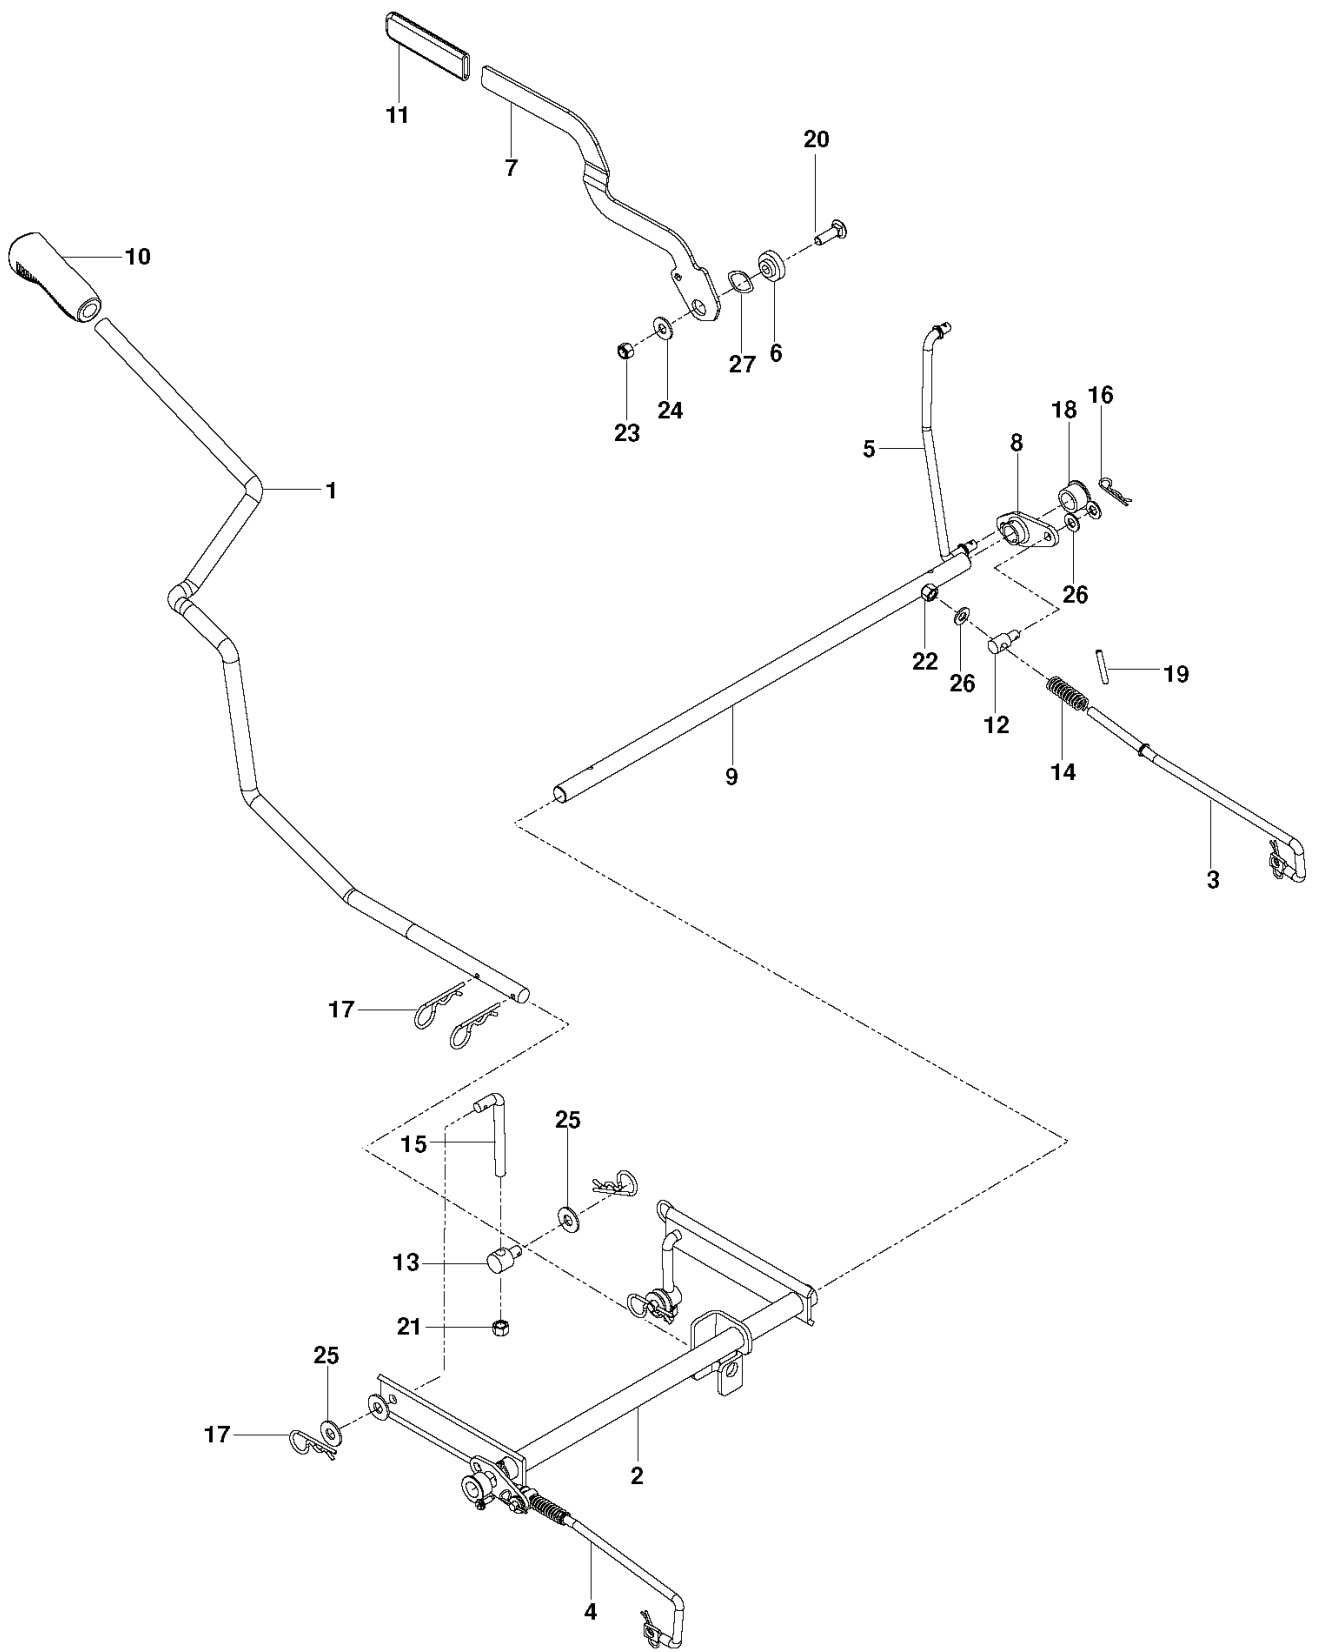

RZ 4216, 966455801, 2009-11

SPARE PARTS LIST

REF.	PART NO.	DESCRIPTION	REMARK	QTY.	KIT
1	525580402	ARM		1	
2	574356802	SHAFT		1	
3	525583601	LINKAGE	RH	1	
4	525583701	LINKAGE	LH	1	
5	525735701	LINKAGE		1	
6	539120220	ARM		1	
7	525485602	HANDLE		1	
8	525580201	BELLCRANK		2	
9	574356601	ROD		1	
10	532196492	GRIP		1	
11	539120921	GRIP		1	
12	539112308	BRAKE SWIVEL		2	
13	539118179	SWIVEL		2	
14	539101224	SPRING		2	
15	539115247	L ROD 3-1/8"		2	
16	539976988	PIN		4	
17	539976989	SPLIT PIN		6	
18	539109368	BUSHING		2	
19	539101082	PIN RETAINING SCREW		2	
20	539100413	RHSNB 3/8-16 X 1-1/4 GD5 ZN		1	
21	539976979	NUT		3	
22	539990717	NUT		2	
23	539200282	NUT		1	
24	539102843	WASHER		1	
25	539990517	WASHER		7	
26	539990188	WASHER		6	
27	539133007	WASHER		1	

REF.	PART NO.	DESCRIPTION	REMARK	QTY.	KIT
1	510240201	DECAL		1	
2	532429196	DECAL		2	
3	539109908	DECAL		1	
4	539113213	DECAL		1	
5	539120006	DECAL		1	
6	532428676	DECAL		1	
7	539109897	DECAL		1	
8	539105745	DECAL		1	
9	539108385	DECAL		1	
10	574754301	DECAL		1	
11	525814201	DECAL		1	
12	525814301	DECAL		1	
13	539103333	DECAL		2	
14	539913010	DECAL		1	
15	539105746	DECAL		1	
16	525803303	DECAL		1	
17	539113224	DECAL		1	
18	539121322	PAD		2	
19	539977778	MAT		2	

REF.	PART NO.	DESCRIPTION	REMARK	QTY.	KIT
1	578156302	ENGINE PLATE		1	
2	574497504	ARM		1	
3	539120812	PULLEY		1	
4	574382001	PULLEY		1	
5	539116350	SPRING		1	
6	539114387	SPACER		1	
7	539115270	BUSHING		1	
8	581770001	KEEPER		1	
9	539917033	KEY		1	
10	539101350	BOLT		1	
11	539976937	CAPSCREW		1	
12	574882801	BOLT		1	
13	539990588	SCREW		1	
14	532120616	HHFS 3/8-16 X 1.0 THD FORMING		3	
15	539107476	BOLT		1	
16	539990188	WASHER		2	
17	539990517	WASHER		3	
18	539115546	WASHER		1	
19	539109562	WASHER		1	
20	539200282	NUT		1	
21	539990585	NUT		1	
22	539112899	NUT, 5/16-18, NYLOC		1	
23	521996501	NUT		4	
	576014301	PIGTAIL	NEED VARIES BY MODEL	1	