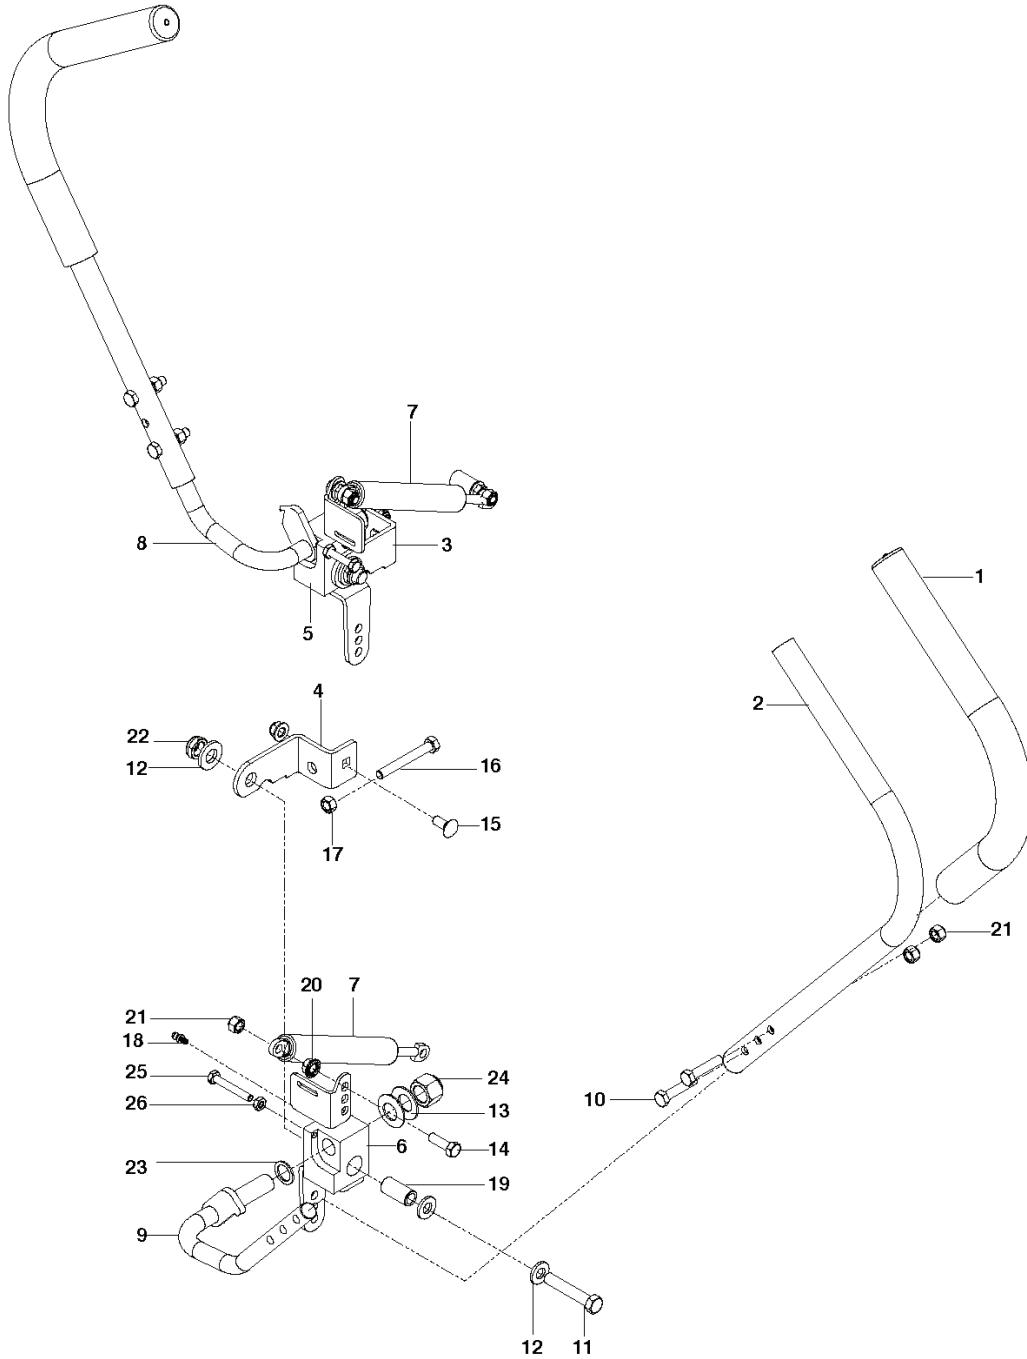

STEERING

REF.	PART NO.	DESCRIPTION	REMARK	QTY.	KIT
1	539120899	GRIP		2	
2	539120160	LEVER UPPER		2	
3	539117949	FORWARD STOP RH	RT	1	
4	539117950	FORWARD STOP LH	LT	1	
5	539120984	PIVOT RH (PLATED)	RT	1	
6	539120983	PIVOT LH (PLATED)	LT	1	
7	539114453	DAMPER		2	
8	539120159	PLATE	RT	1	
9	539120162	LEVER PLATED LH	LT	1	
10	539976935	CAPSCREW		4	
11	539101332	SCREW		2	
12	539990250	WASHER		6	
13	539911121	WASH 5/8 BEVELED DISC SPRING		4	
14	539990209	SCREW		2	
15	539990316	BOLT		2	
16	539108396	HCS 5/16-18X2-1/2 TPBLT GR5 ZD		2	
17	539990196	NUT		2	
18	539115638	FITTING		2	
19	539120956	BUSHING		2	
20	539990585	NUT		2	
21	539990717	NUT		6	
22	539108010	NUT		2	
23	539115570	WASHER-626IDX.056TK		2	
24	539110340	NUT		2	
25	539991003	BOLT		2	
26	539991112	NUT		2