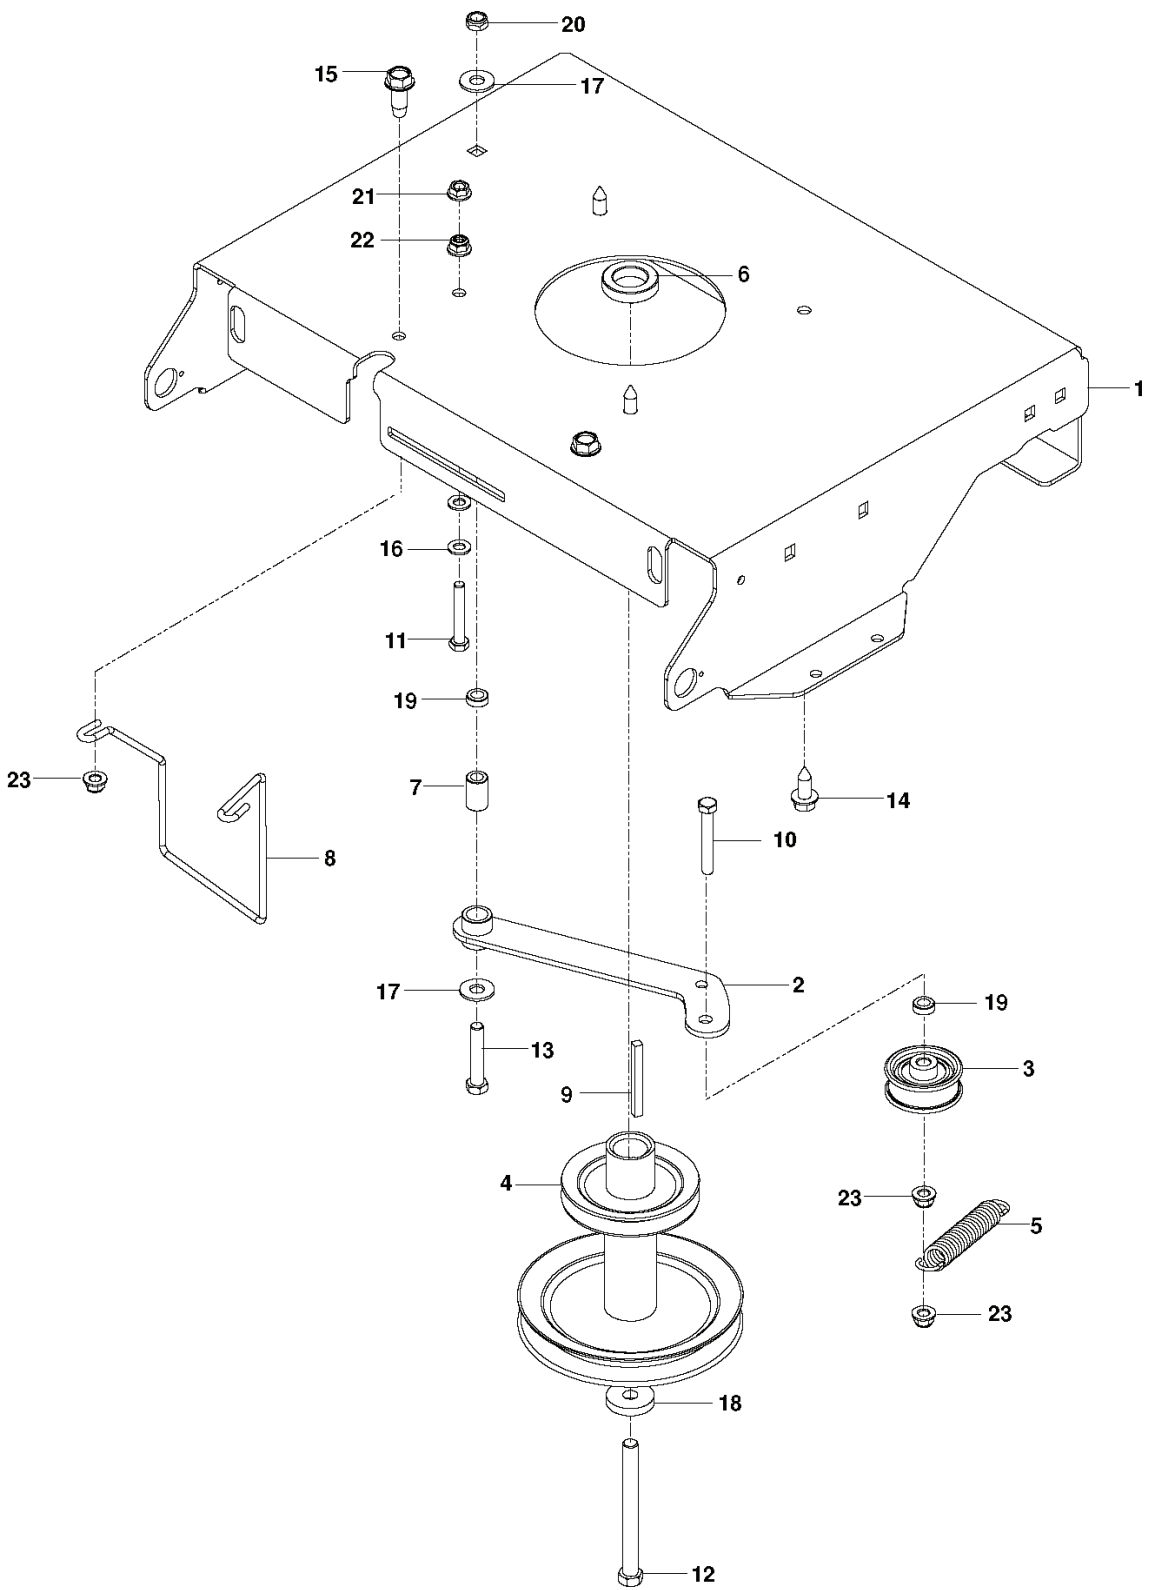

RZ 4216, 966455801, 2009-11

SPARE PARTS LIST

REF.	PART NO.	DESCRIPTION	REMARK	QTY.	KIT
1	525580402	ARM		1	
2	574356802	SHAFT		1	
3	525583601	LINKAGE	RH	1	
4	525583701	LINKAGE	LH	1	
5	525735701	LINKAGE		1	
6	539120220	ARM		1	
7	525485602	HANDLE		1	
8	525580201	BELLCRANK		2	
9	574356601	ROD		1	
10	532196492	GRIP		1	
11	539120921	GRIP		1	
12	539112308	BRAKE SWIVEL		2	
13	539118179	SWIVEL		2	
14	539101224	SPRING		2	
15	539115247	L ROD 3-1/8"		2	
16	539976988	PIN		4	
17	539976989	SPLIT PIN		6	
18	539109368	BUSHING		2	
19	539101082	PIN RETAINING SCREW		2	
20	539100413	RHSNB 3/8-16 X 1-1/4 GD5 ZN		1	
21	539976979	NUT		3	
22	539990717	NUT		2	
23	539200282	NUT		1	
24	539102843	WASHER		1	
25	539990517	WASHER		7	
26	539990188	WASHER		6	
27	539133007	WASHER		1	

REF.	PART NO.	DESCRIPTION	REMARK	QTY.	KIT
1	510240201	DECAL		1	
2	532429196	DECAL		2	
3	539109908	DECAL		1	
4	539113213	DECAL		1	
5	539120006	DECAL		1	
6	532428676	DECAL		1	
7	539109897	DECAL		1	
8	539105745	DECAL		1	
9	539108385	DECAL		1	
10	574754301	DECAL		1	
11	525814201	DECAL		1	
12	525814301	DECAL		1	
13	539103333	DECAL		2	
14	539913010	DECAL		1	
15	539105746	DECAL		1	
16	525803303	DECAL		1	
17	539113224	DECAL		1	
18	539121322	PAD		2	
19	539977778	MAT		2	

REF.	PART NO.	DESCRIPTION	REMARK	QTY.	KIT
1	578156302	ENGINE PLATE		1	
2	574497504	ARM		1	
3	539120812	PULLEY		1	
4	574382001	PULLEY		1	
5	539116350	SPRING		1	
6	539114387	SPACER		1	
7	539115270	BUSHING		1	
8	581770001	KEEPER		1	
9	539917033	KEY		1	
10	539101350	BOLT		1	
11	539976937	CAPSCREW		1	
12	574882801	BOLT		1	
13	539990588	SCREW		1	
14	532120616	HHFS 3/8-16 X 1.0 THD FORMING		3	
15	539107476	BOLT		1	
16	539990188	WASHER		2	
17	539990517	WASHER		3	
18	539115546	WASHER		1	
19	539109562	WASHER		1	
20	539200282	NUT		1	
21	539990585	NUT		1	
22	539112899	NUT, 5/16-18, NYLOC		1	
23	521996501	NUT		4	
	576014301	PIGTAIL	NEED VARIES BY MODEL	1	