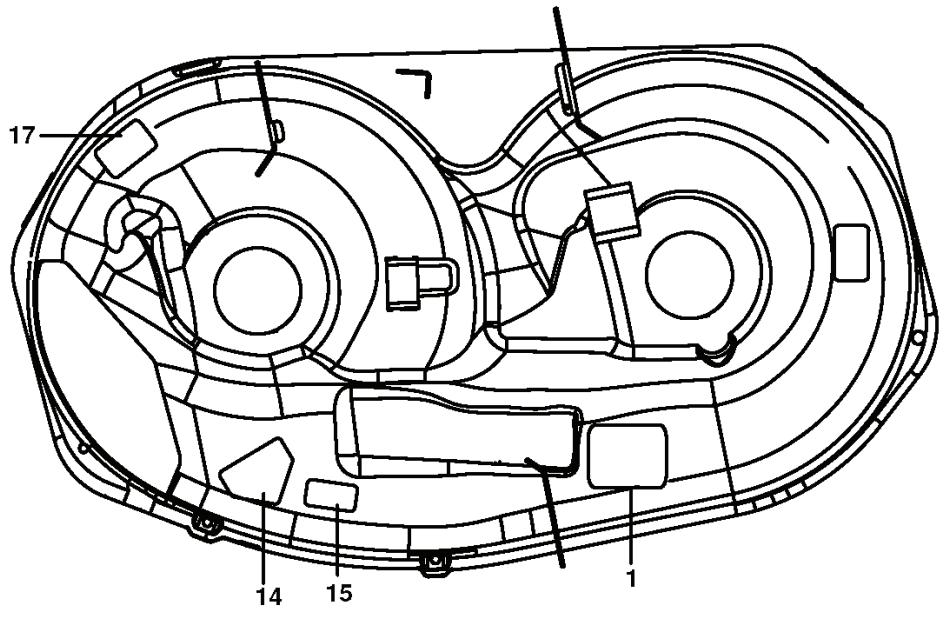

RZ 4216, 966455801, 2009-11

SPARE PARTS LIST

REF.	PART NO.	DESCRIPTION	REMARK	QTY.	KIT
1	525580402	ARM		1	
2	574356802	SHAFT		1	
3	525583601	LINKAGE	RH	1	
4	525583701	LINKAGE	LH	1	
5	525735701	LINKAGE		1	
6	539120220	ARM		1	
7	525485602	HANDLE		1	
8	525580201	BELLCRANK		2	
9	574356601	ROD		1	
10	532196492	GRIP		1	
11	539120921	GRIP		1	
12	539112308	BRAKE SWIVEL		2	
13	539118179	SWIVEL		2	
14	539101224	SPRING		2	
15	539115247	L ROD 3-1/8"		2	
16	539976988	PIN		4	
17	539976989	SPLIT PIN		6	
18	539109368	BUSHING		2	
19	539101082	PIN RETAINING SCREW		2	
20	539100413	RHSNB 3/8-16 X 1-1/4 GD5 ZN		1	
21	539976979	NUT		3	
22	539990717	NUT		2	
23	539200282	NUT		1	
24	539102843	WASHER		1	
25	539990517	WASHER		7	
26	539990188	WASHER		6	
27	539133007	WASHER		1	

REF.	PART NO.	DESCRIPTION	REMARK	QTY.	KIT
1	510240201	DECAL		1	
2	532429196	DECAL		2	
3	539109908	DECAL		1	
4	539113213	DECAL		1	
5	539120006	DECAL		1	
6	532428676	DECAL		1	
7	539109897	DECAL		1	
8	539105745	DECAL		1	
9	539108385	DECAL		1	
10	574754301	DECAL		1	
11	525814201	DECAL		1	
12	525814301	DECAL		1	
13	539103333	DECAL		2	
14	539913010	DECAL		1	
15	539105746	DECAL		1	
16	525803303	DECAL		1	
17	539113224	DECAL		1	
18	539121322	PAD		2	
19	539977778	MAT		2	

REF.	PART NO.	DESCRIPTION	REMARK	QTY.	KIT
1	578156302	ENGINE PLATE		1	
2	574497504	ARM		1	
3	539120812	PULLEY		1	
4	574382001	PULLEY		1	
5	539116350	SPRING		1	
6	539114387	SPACER		1	
7	539115270	BUSHING		1	
8	581770001	KEEPER		1	
9	539917033	KEY		1	
10	539101350	BOLT		1	
11	539976937	CAPSCREW		1	
12	574882801	BOLT		1	
13	539990588	SCREW		1	
14	532120616	HHFS 3/8-16 X 1.0 THD FORMING		3	
15	539107476	BOLT		1	
16	539990188	WASHER		2	
17	539990517	WASHER		3	
18	539115546	WASHER		1	
19	539109562	WASHER		1	
20	539200282	NUT		1	
21	539990585	NUT		1	
22	539112899	NUT, 5/16-18, NYLOC		1	
23	521996501	NUT		4	
	576014301	PIGTAIL	NEED VARIES BY MODEL	1	