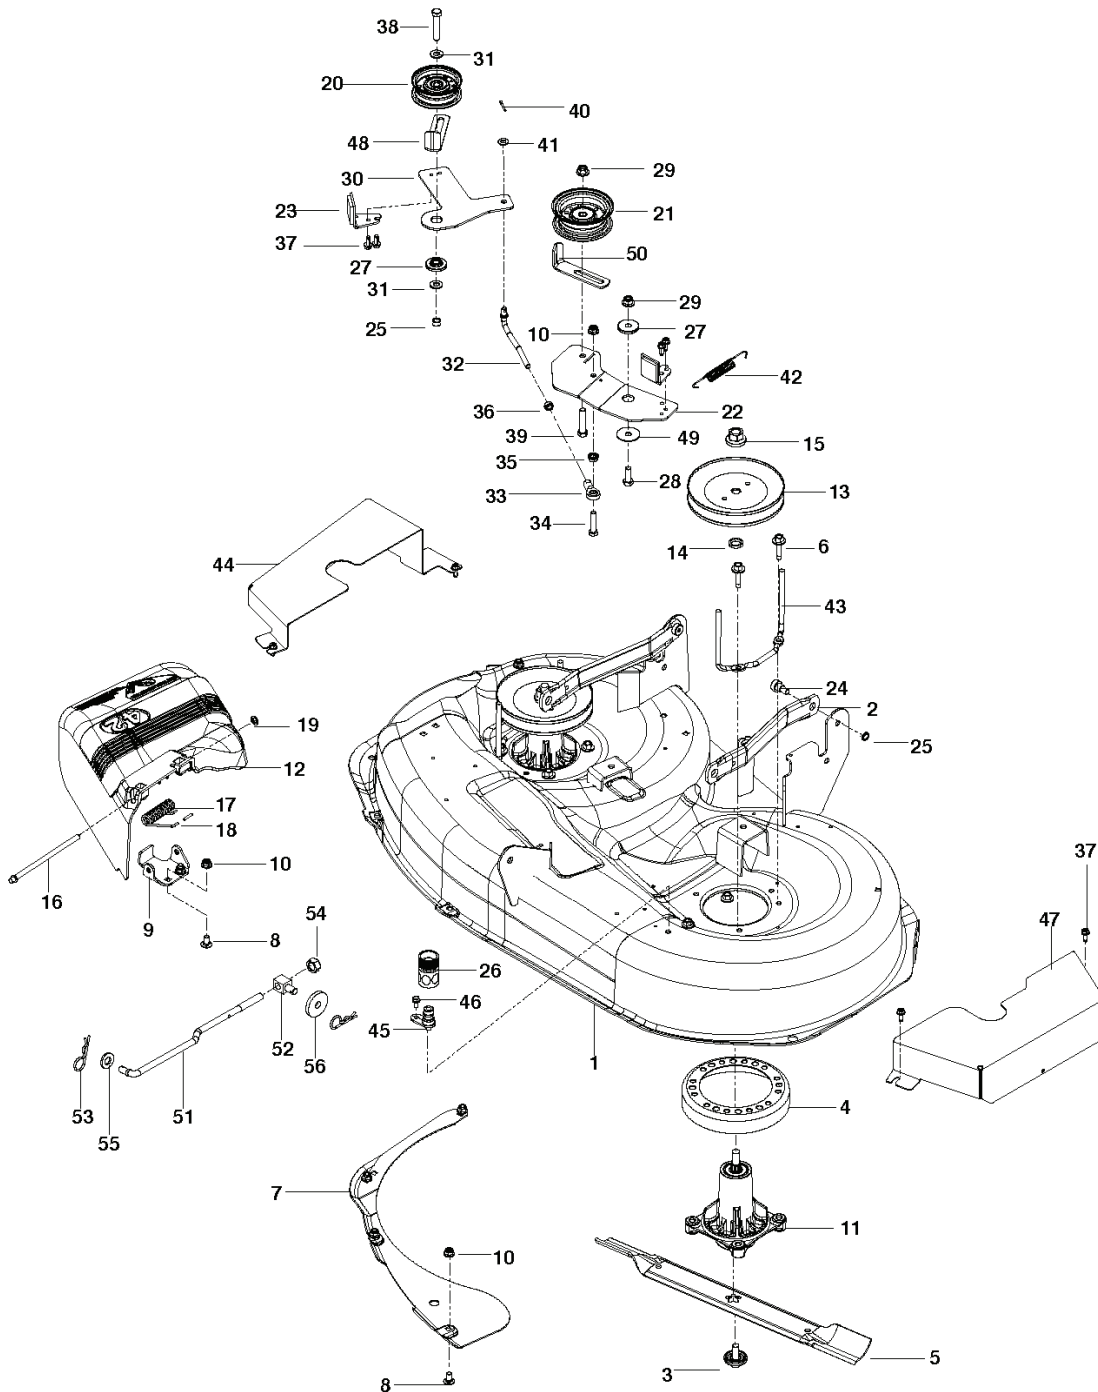

MOWER DECK / CUTTING DECK

REF.	PART NO.	DESCRIPTION	REMARK	QTY.	KIT
1	575699801	DECK	w/ SAFETY DECALS	1	
2	532195185	ARM	REAR	2	
3	532193003	SCREW		2	
4	539107518	SCRAPER, ROUND, UNIVERS		2	
5	777134149	BLADE. 42" MULCHING STD		2	
6	539107630	SCREW		8	
7	539110463	BAFFLE VORTEX 42		1	
8	539990799	BOLT		8	
9	532192557	HINGE		1	
10	539112899	NUT, 5/16-18, NYLOC		9	
11	532192870	SPINDLE		2	
12	532193108	DEFLECTOR		1	
13	532195945	PULLEY		2	
14	539107520	WASHER		2	
15	539107590	NUT		2	
16	539110462	ROD, HINGE		1	
17	539110328	SPRING		1	
18	539107627	HUB CAP		1	
19	539107626	NUT		1	
20	539919078	PULLEY		1	
21	532177968	PULLEY		1	
22	574694502	ARM		1	
23	529311801	ARM		2	
24	539113621	SB 3/8-16 X 3/8 SKT HD ZD		2	
25	539200282	NUT		3	
26	532416405	COUPLING		1	
27	532199092	SPACER		2	
28	539990563	SCREW		2	
29	521996501	NUT		2	
30	574693302	ARM		1	
31	539990122	WASHER		2	
32	574694601	LINKAGE		1	
33	539102590	BALL JOINT	RT	1	
34	539976935	CAPSCREW		1	
35	539990585	NUT		1	
36	539990196	NUT		1	
37	539107631	SCREW		8	
38	539990588	SCREW		1	
39	539976935	CAPSCREW		1	
40	539915067	PIN		1	
41	539990188	WASHER		1	
42	532401872	SPRING		2	
43	532400140	KEEPER		2	
44	575754602	GUARD		1	
45	532415598	HOSE COUPLING		1	
46	539108461	SCREW		1	
47	575754502	GUARD	LT	1	
48	525851801	GUIDE		1	
49	539102998	WASHER		1	
50	575224301	GUARD		1	
51	532195740	LINK LIFT SUSP FRONT MOWER		1	
52	539114789	SWIVEL		1	
53	539976989	SPLIT PIN		2	
54	573975201	NUT		1	
55	539990250	WASHER		1	
56	539106504	WASHER		1	
	574173003	BELT	NOT SHOWN -- SEE S/B 201302073 FOR CORRECT BELT	1