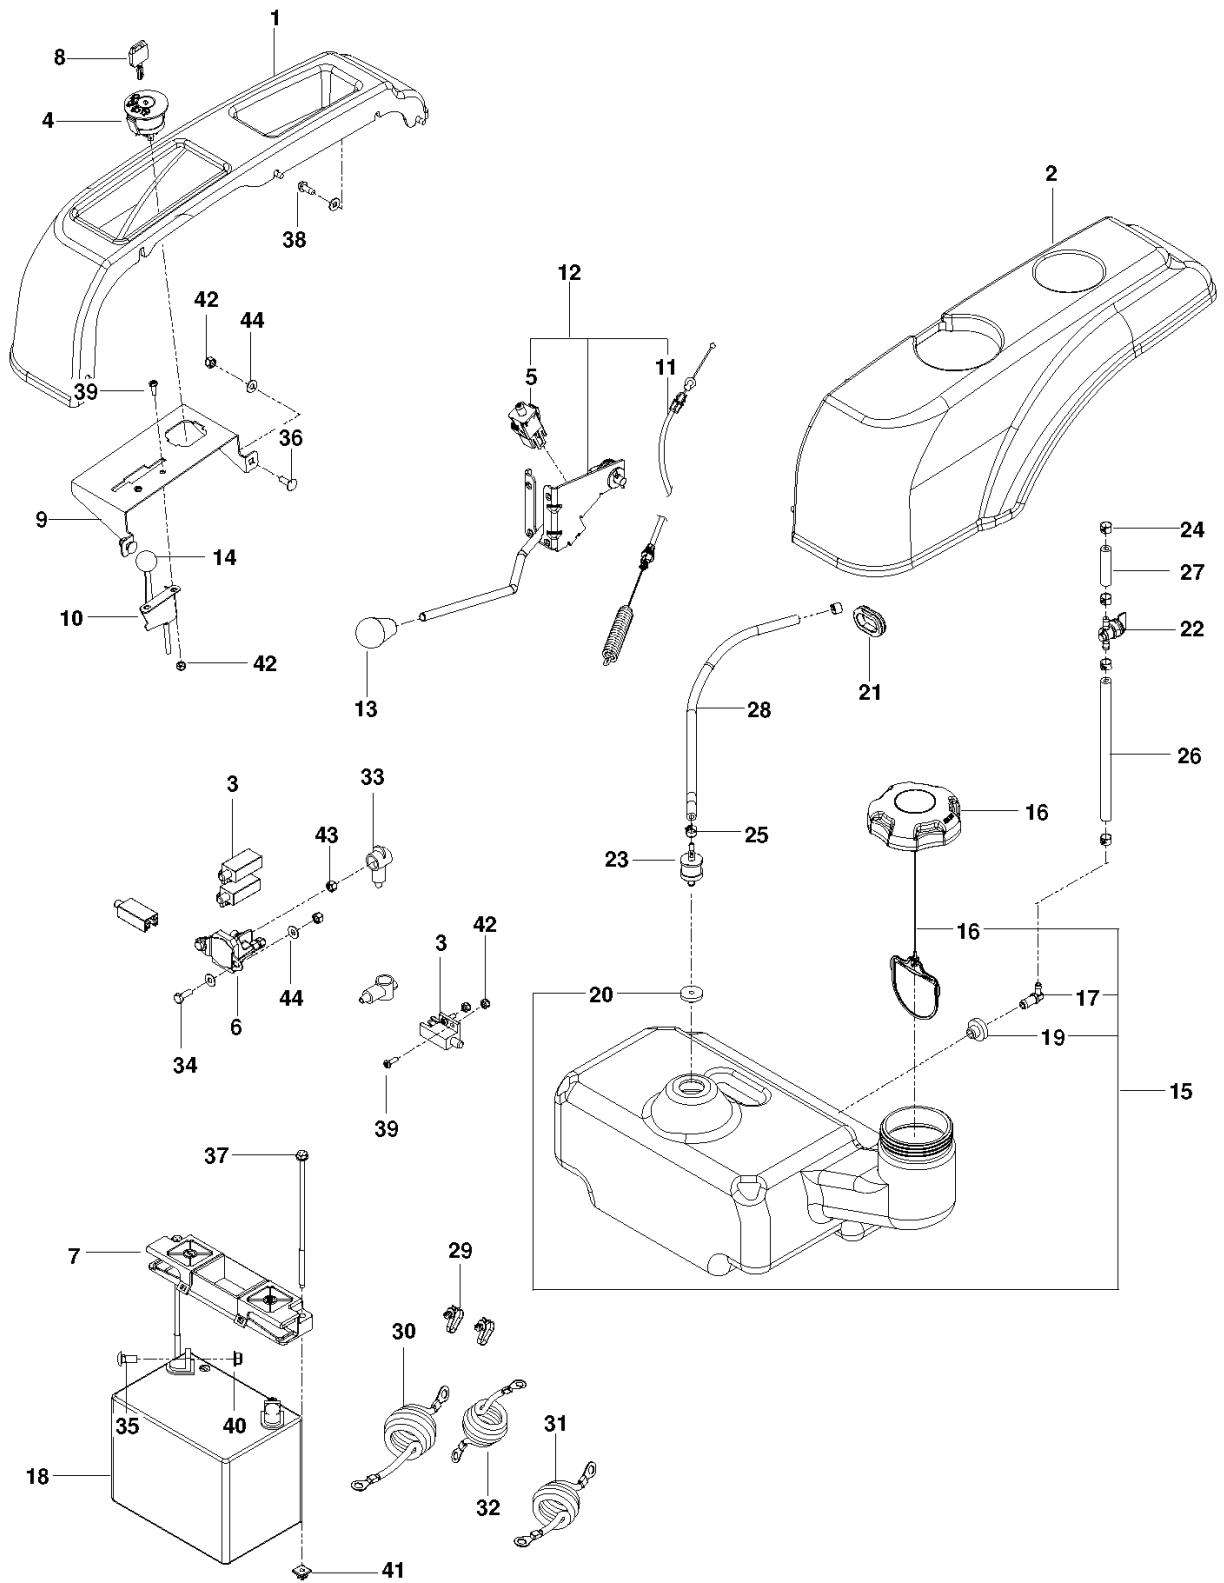

RZ 4216, 966455801, 2009-11

SPARE PARTS LIST

REF.	PART NO.	DESCRIPTION	REMARK	QTY.	KIT
1	525580402	ARM		1	
2	574356802	SHAFT		1	
3	525583601	LINKAGE	RH	1	
4	525583701	LINKAGE	LH	1	
5	525735701	LINKAGE		1	
6	539120220	ARM		1	
7	525485602	HANDLE		1	
8	525580201	BELLCRANK		2	
9	574356601	ROD		1	
10	532196492	GRIP		1	
11	539120921	GRIP		1	
12	539112308	BRAKE SWIVEL		2	
13	539118179	SWIVEL		2	
14	539101224	SPRING		2	
15	539115247	L ROD 3-1/8"		2	
16	539976988	PIN		4	
17	539976989	SPLIT PIN		6	
18	539109368	BUSHING		2	
19	539101082	PIN RETAINING SCREW		2	
20	539100413	RHSNB 3/8-16 X 1-1/4 GD5 ZN		1	
21	539976979	NUT		3	
22	539990717	NUT		2	
23	539200282	NUT		1	
24	539102843	WASHER		1	
25	539990517	WASHER		7	
26	539990188	WASHER		6	
27	539133007	WASHER		1	

REF.	PART NO.	DESCRIPTION	REMARK	QTY.	KIT
1	578156302	ENGINE PLATE		1	
2	574497504	ARM		1	
3	539120812	PULLEY		1	
4	574382001	PULLEY		1	
5	539116350	SPRING		1	
6	539114387	SPACER		1	
7	539115270	BUSHING		1	
8	581770001	KEEPER		1	
9	539917033	KEY		1	
10	539101350	BOLT		1	
11	539976937	CAPSCREW		1	
12	574882801	BOLT		1	
13	539990588	SCREW		1	
14	532120616	HHFS 3/8-16 X 1.0 THD FORMING		3	
15	539107476	BOLT		1	
16	539990188	WASHER		2	
17	539990517	WASHER		3	
18	539115546	WASHER		1	
19	539109562	WASHER		1	
20	539200282	NUT		1	
21	539990585	NUT		1	
22	539112899	NUT, 5/16-18, NYLOC		1	
23	521996501	NUT		4	
	576014301	PIGTAIL	NEED VARIES BY MODEL	1	

REF.	PART NO.	DESCRIPTION	REMARK	QTY.	KIT
1	539120152	HYDRO		1	
2	539120153	HYDRO		1	
3	539115729	RH ROD END		2	
4	539116690	ROD END - LH		2	
5	539120157	RELEASE LEVER RH		1	
6	539120156	RELEASE LEVER LH		1	
7	575852401	BELT		1	
8	574356501	SPACING TUBE		2	
9	539120169	CONTROL ROD		2	
10	539116689	ROD END COUPLER		2	
11	539976988	PIN		2	
12	539101721	SCREW		4	
13	539976938	CAPSCREW 5/16 X 2-1/4 HED HEAD		2	
14	539990209	SCREW		4	
15	539990629	SCREW		4	
16	539112899	NUT, 5/16-18, NYLOC		10	
17	539115502	NUT		4	
18	539991073	NUT		2	
19	539990517	WASHER		4	
20	539990188	WASHER		10	