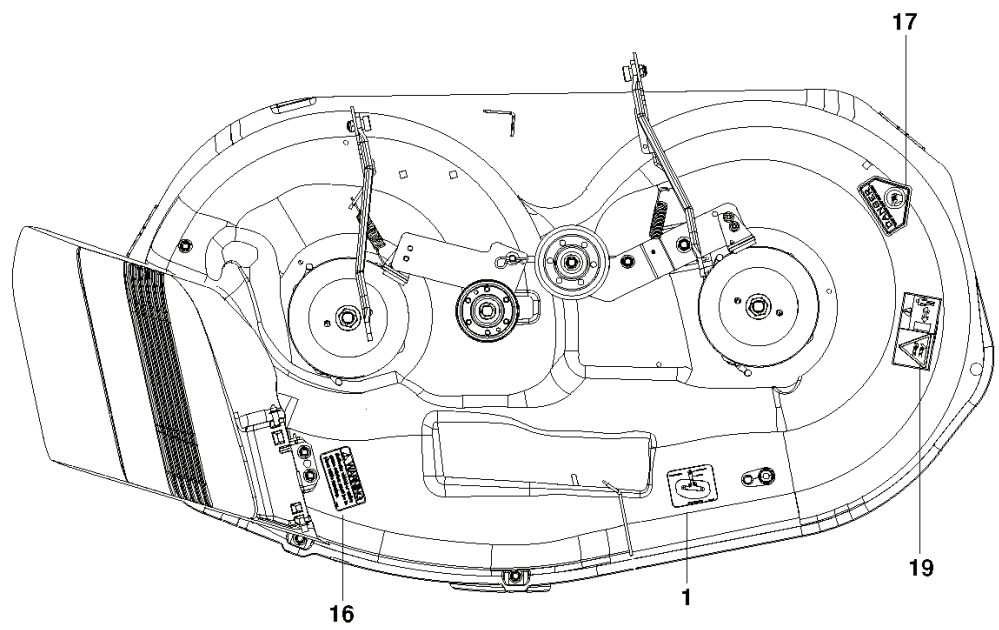

REF.	PART NO.	DESCRIPTION	REMARK	QTY.	KIT
1	510240201	DECAL	BELT ROUTING	1	
2	532429196	DECAL	HUSQVARNA	2	
3	539109908	DECAL		1	
4	539113213	DECAL		1	
5	539120006	DECAL		1	
6	532428676	DECAL	CROWN	1	
7	539101881	DECAL	EXHAUST WARNING	1	
8	539109897	DECAL	SERVICE	1	
9	539105745	DECAL	BATTERY WARNING	1	
10	539108385	DECAL	DO NOT TOW	1	
11	539977778	MAT		2	
12	574754301	DECAL	CONTROL PANEL	1	
13	525814201	DECAL	DECK HEIGHT	1	
14	525814301	DECAL	BLADE ENGAGE	1	
15	539103333	DECAL		2	
16	539113224	DECAL	DEFLECT WARNING	1	
17	539913010	DECAL	BLADE WARNING	1	
18	539121322	PAD		1	
19	539105746	DECAL	SEVERING	1	
20	539110279	DECAL		1	
21	525803303	DECAL	RZ4216	1