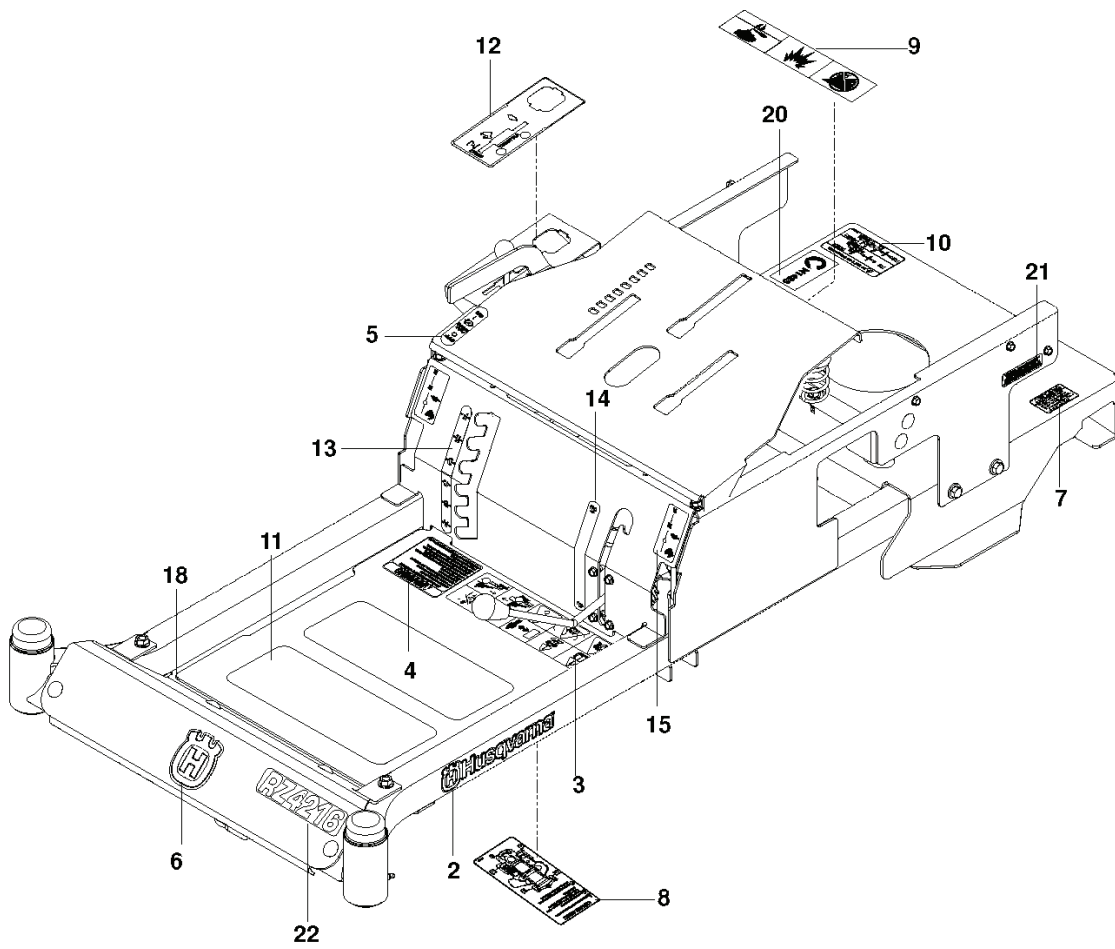

REF.	PART NO.	DESCRIPTION	REMARK	QTY.	KIT
1	510240201	DECAL	BELT ROUTING	1	
2	532429196	DECAL	HUSQVARNA	2	
3	539109908	DECAL		1	
4	539113213	DECAL		1	
5	539120006	DECAL		1	
6	532428676	DECAL	CROWN	1	
7	539101881	DECAL	EXHAUST WARNING	1	
8	539109897	DECAL	SERVICE	1	
9	539105745	DECAL	BATTERY WARNING	1	
10	539108385	DECAL	DO NOT TOW	1	
11	539977778	MAT		2	
12	574754301	DECAL	CONTROL PANEL	1	
13	525814201	DECAL	DECK HEIGHT	1	
14	525814301	DECAL	BLADE ENGAGE	1	
15	539103333	DECAL		2	
16	539113224	DECAL	DEFLECT WARNING	1	
17	539913010	DECAL	BLADE WARNING	1	
18	539121322	PAD		1	
19	539105746	DECAL	SEVERING	1	
20	539110279	DECAL		1	
21	525803303	DECAL	RZ4216	1