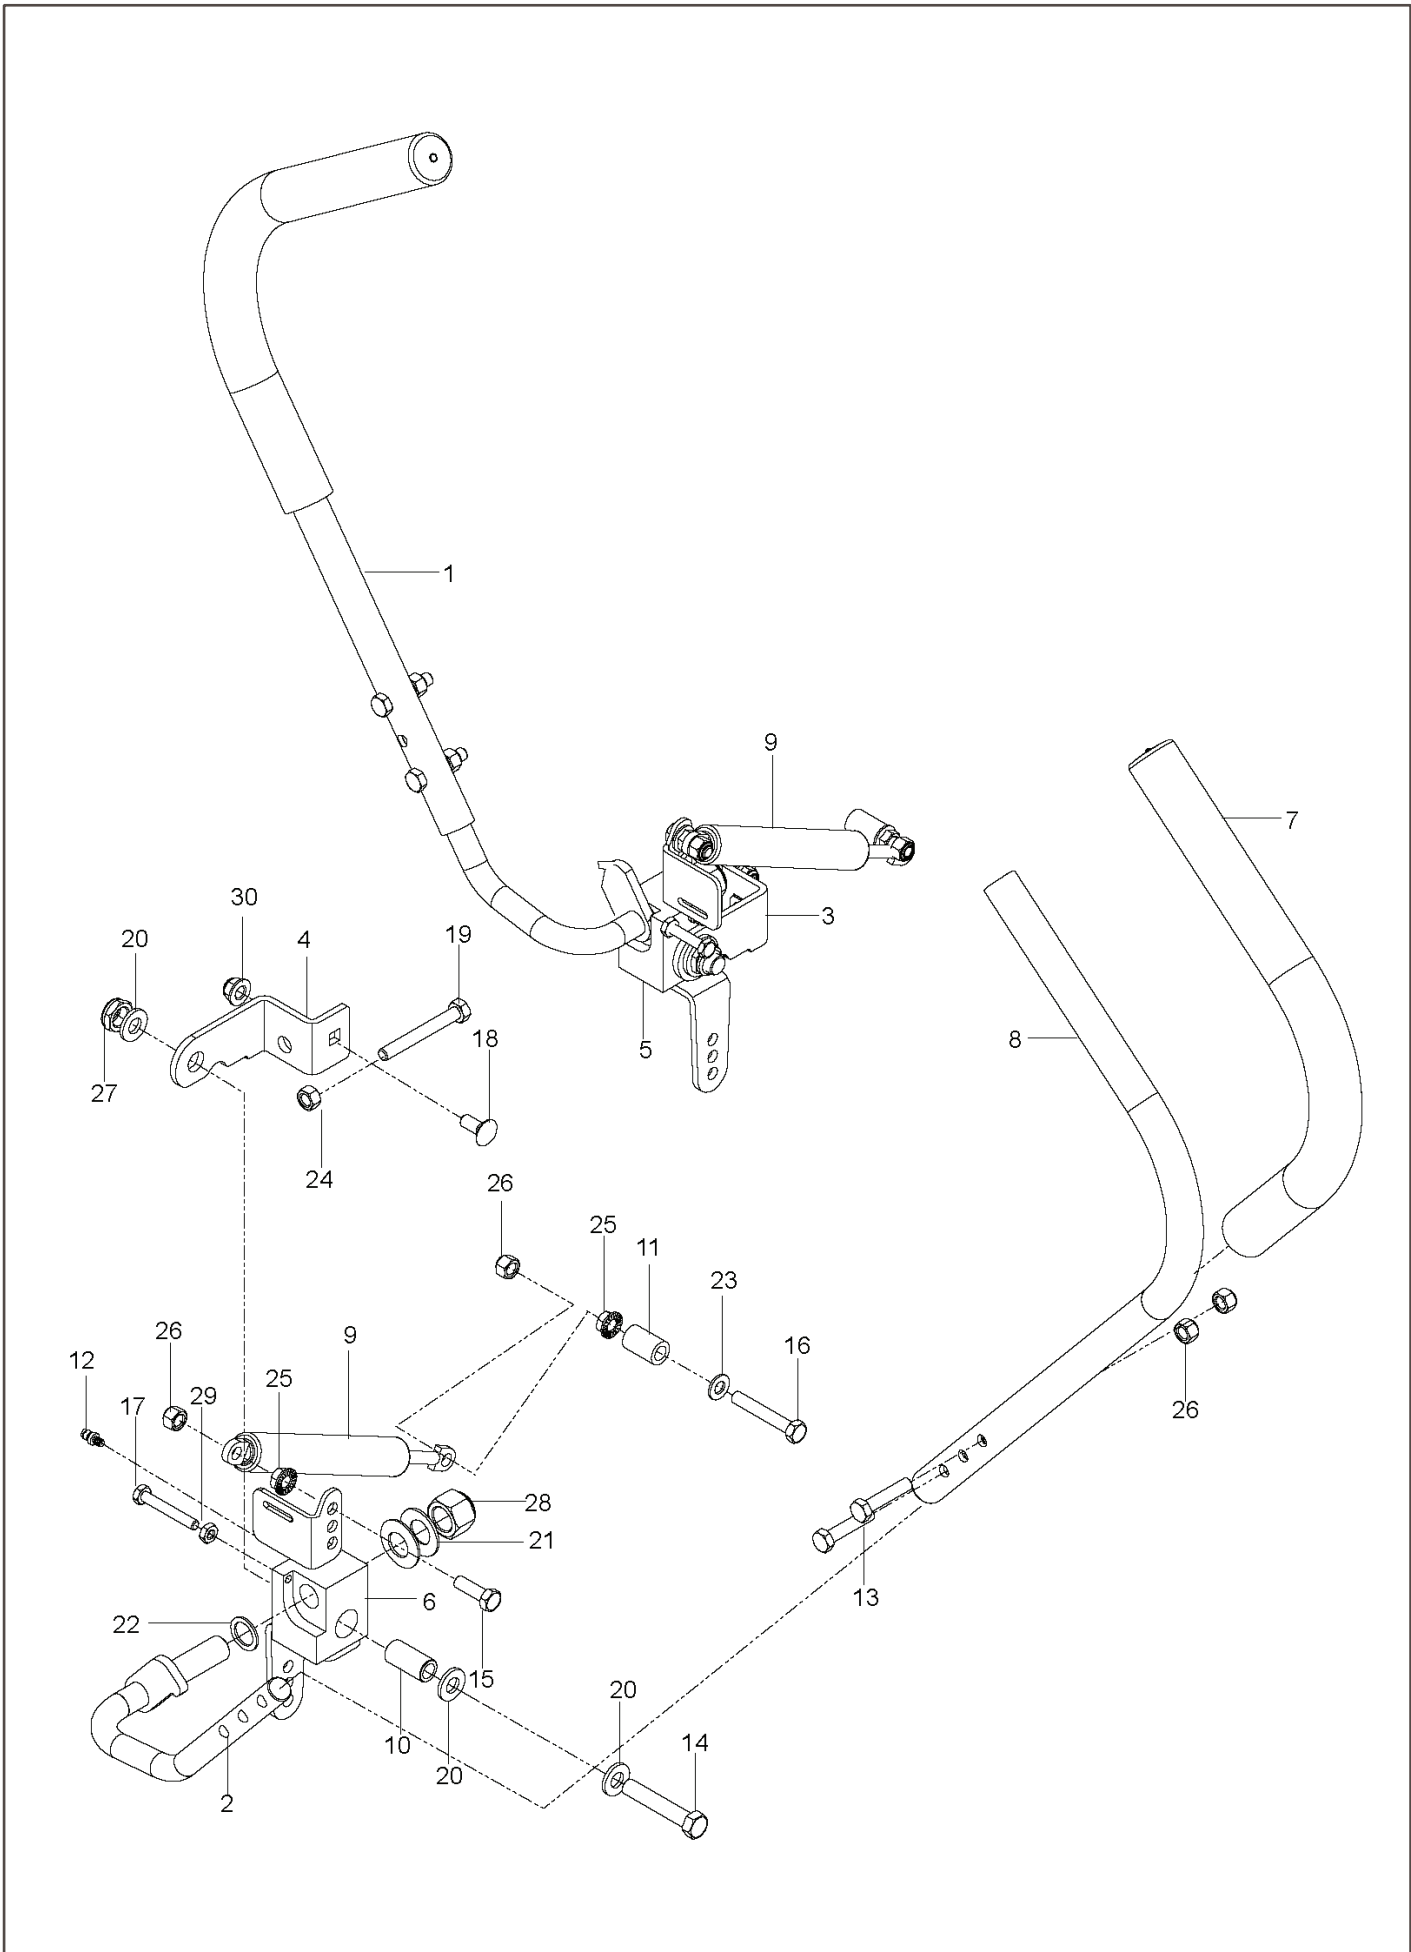

RZ 4216 BF, 966612401, 2012-02

SPARE PARTS LIST

REF.	PART NO.	DESCRIPTION	REMARK	QTY.	KIT
1	539120152	HYDRO	RH	1	
2	539120153	HYDRO	LH	1	
3	539115729	RH ROD END	RH	2	
4	539116690	ROD END - LH	LH	2	
5	539120157	RELEASE LEVER RH	RH	1	
6	539120156	RELEASE LEVER LH	LH	1	
7	575852401	BELT		1	
8	574356501	SPACING TUBE		2	
9	539120169	CONTROL ROD		2	
10	539116689	ROD END COUPLER		2	
11	539976988	PIN		2	
12	539101721	SCREW		4	
13	539976938	CAPSCREW 5/16 X 2-1/4 HED HEAD		2	
14	539990209	SCREW		4	
15	539990629	SCREW		4	
16	539112899	NUT, 5/16-18, NYLOC		10	
17	539115502	NUT		4	
18	539991073	NUT		2	
19	539990517	WASHER		4	
20	539990188	WASHER		10	

REF.	PART NO.	DESCRIPTION	REMARK	QTY.	KIT
1	532439822	SEAT		1	
2	574356302	PLATE		1	
3	539132140	SWITCH		1	
4	574191002	STOP		1	
5	532197661	HANDLE		1	
6	532198200	SPRING		1	
7	539122632	SPRING		2	
8	525464602	SUPPORT		1	
9	525864502	HOLDING DEVICE		1	
10	539119884	SPRING		2	
11	539110303	BOLT		2	
12	874780512	SCREW		2	
13	539108503	BOLT		1	
14	539990362	SCREW		2	
15	872140606	BOLT		4	
16	539112899	NUT, 5/16-18, NYLOC		4	
17	521996501	NUT		3	