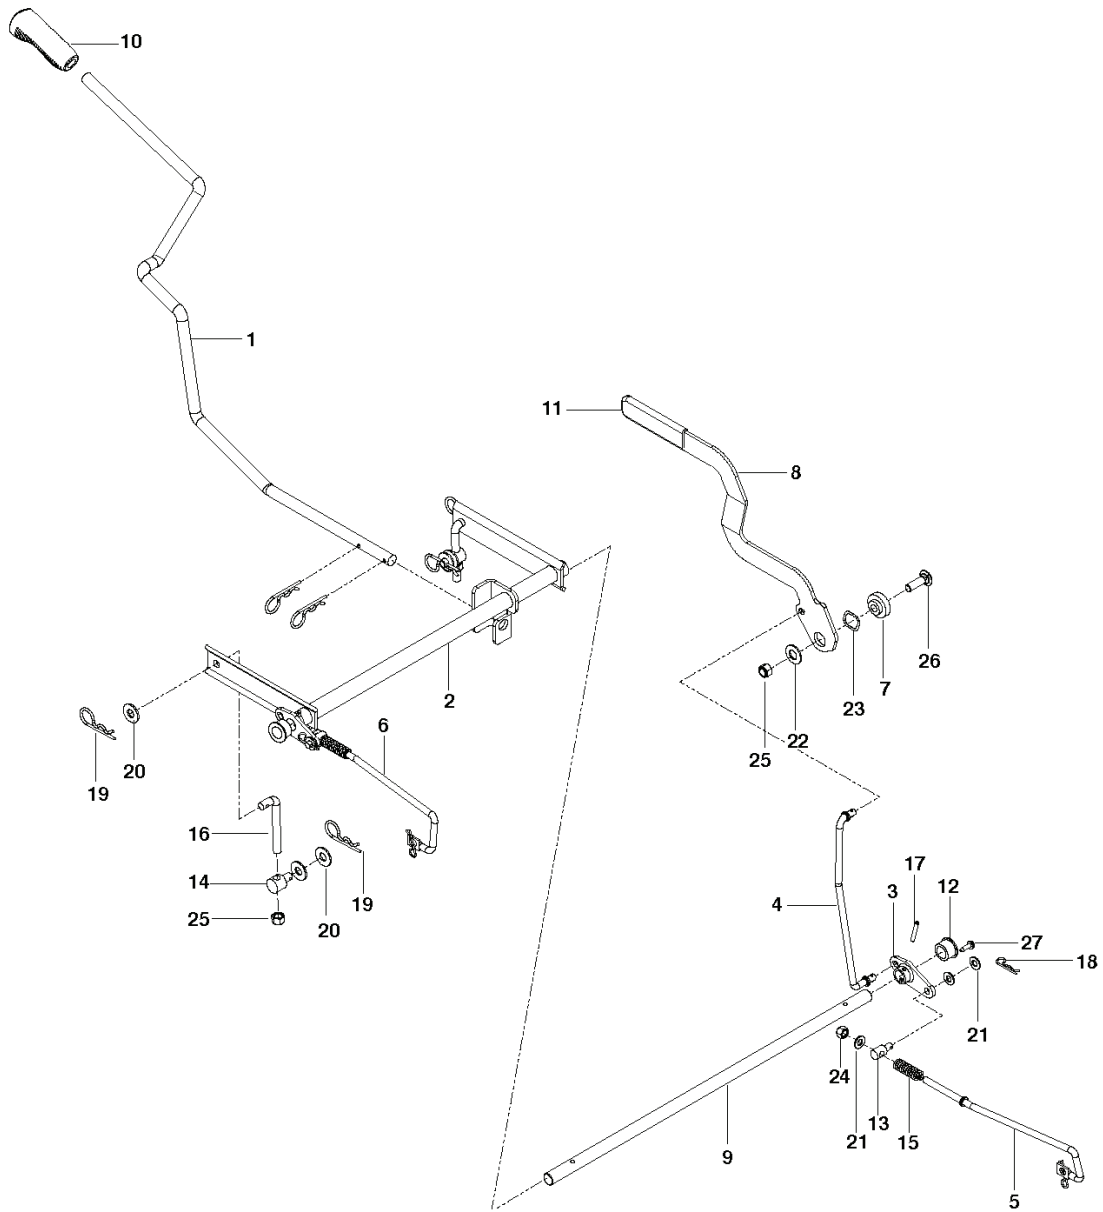

BRAKE / DECK LIFT

REF.	PART NO.	DESCRIPTION	REMARK	QTY.	KIT
1	525580402	ARM		1	
2	574356802	SHAFT		1	
3	525580201	BELLCRANK		2	
4	525735701	LINKAGE		1	
5	525583601	LINKAGE	RH	1	
6	525583701	LINKAGE	LH	1	
7	539120220	ARM		1	
8	525485602	HANDLE		1	
9	574356601	ROD		1	
10	532196492	GRIP		1	
11	539120921	GRIP		1	
12	539109368	BUSHING		2	
13	539112308	BRAKE SWIVEL		2	
14	539118179	SWIVEL		2	
15	539101224	SPRING		2	
16	539115247	L ROD 3-1/8"		2	
17	539101082	PIN RETAINING SCREW		2	
18	539976988	PIN		4	
19	539976989	SPLIT PIN		6	
20	539990517	WASHER		7	
21	539990188	WASHER		6	
22	539102843	WASHER		1	
23	539133007	WASHER		1	
24	539990717	NUT		2	
25	539976979	NUT		3	
26	539100413	RHSNB 3/8-16 X 1-1/4 GD5 ZN		1	
27	539991034	SCREW		2