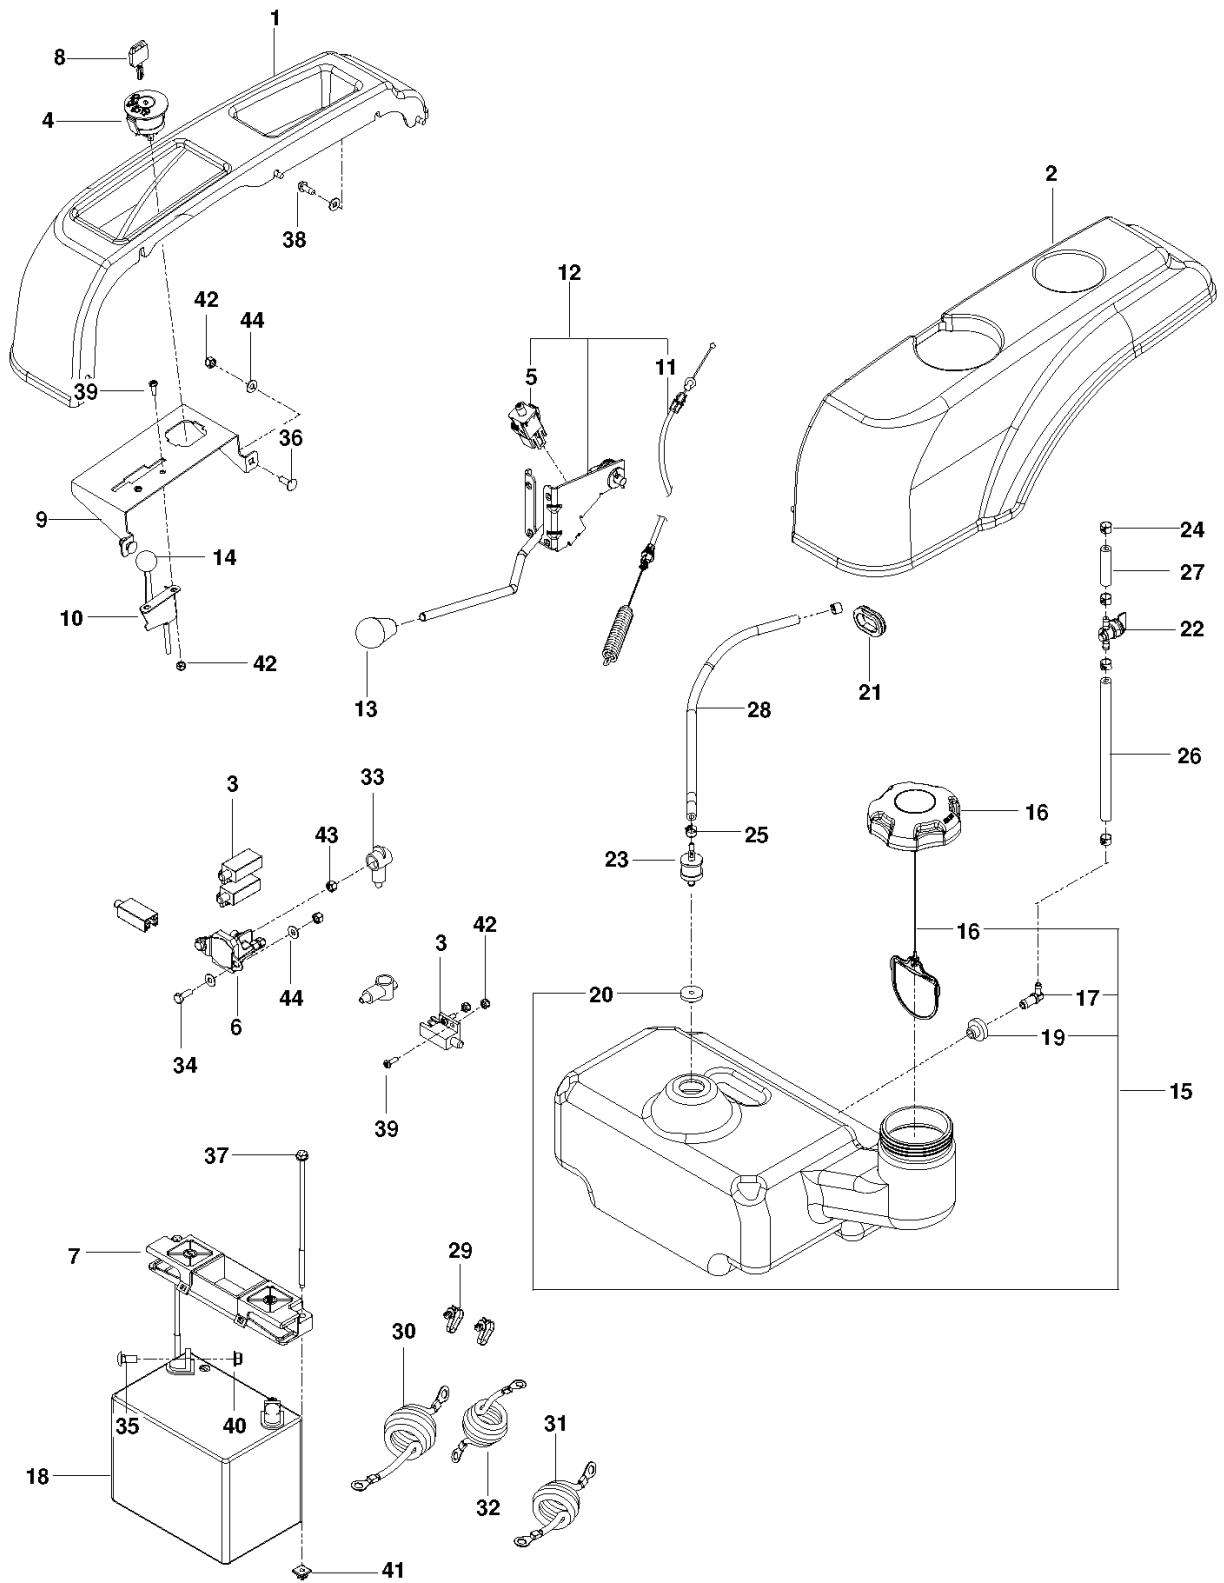

RZ 4216 BF, 966612401, 2012-02

SPARE PARTS LIST

REF.	PART NO.	DESCRIPTION	REMARK	QTY.	KIT
1	539120152	HYDRO	RH	1	
2	539120153	HYDRO	LH	1	
3	539115729	RH ROD END	RH	2	
4	539116690	ROD END - LH	LH	2	
5	539120157	RELEASE LEVER RH	RH	1	
6	539120156	RELEASE LEVER LH	LH	1	
7	575852401	BELT		1	
8	574356501	SPACING TUBE		2	
9	539120169	CONTROL ROD		2	
10	539116689	ROD END COUPLER		2	
11	539976988	PIN		2	
12	539101721	SCREW		4	
13	539976938	CAPSCREW 5/16 X 2-1/4 HED HEAD		2	
14	539990209	SCREW		4	
15	539990629	SCREW		4	
16	539112899	NUT, 5/16-18, NYLOC		10	
17	539115502	NUT		4	
18	539991073	NUT		2	
19	539990517	WASHER		4	
20	539990188	WASHER		10	

REF.	PART NO.	DESCRIPTION	REMARK	QTY.	KIT
1	532439822	SEAT		1	
2	574356302	PLATE		1	
3	539132140	SWITCH		1	
4	574191002	STOP		1	
5	532197661	HANDLE		1	
6	532198200	SPRING		1	
7	539122632	SPRING		2	
8	525464602	SUPPORT		1	
9	525864502	HOLDING DEVICE		1	
10	539119884	SPRING		2	
11	539110303	BOLT		2	
12	874780512	SCREW		2	
13	539108503	BOLT		1	
14	539990362	SCREW		2	
15	872140606	BOLT		4	
16	539112899	NUT, 5/16-18, NYLOC		4	
17	521996501	NUT		3	