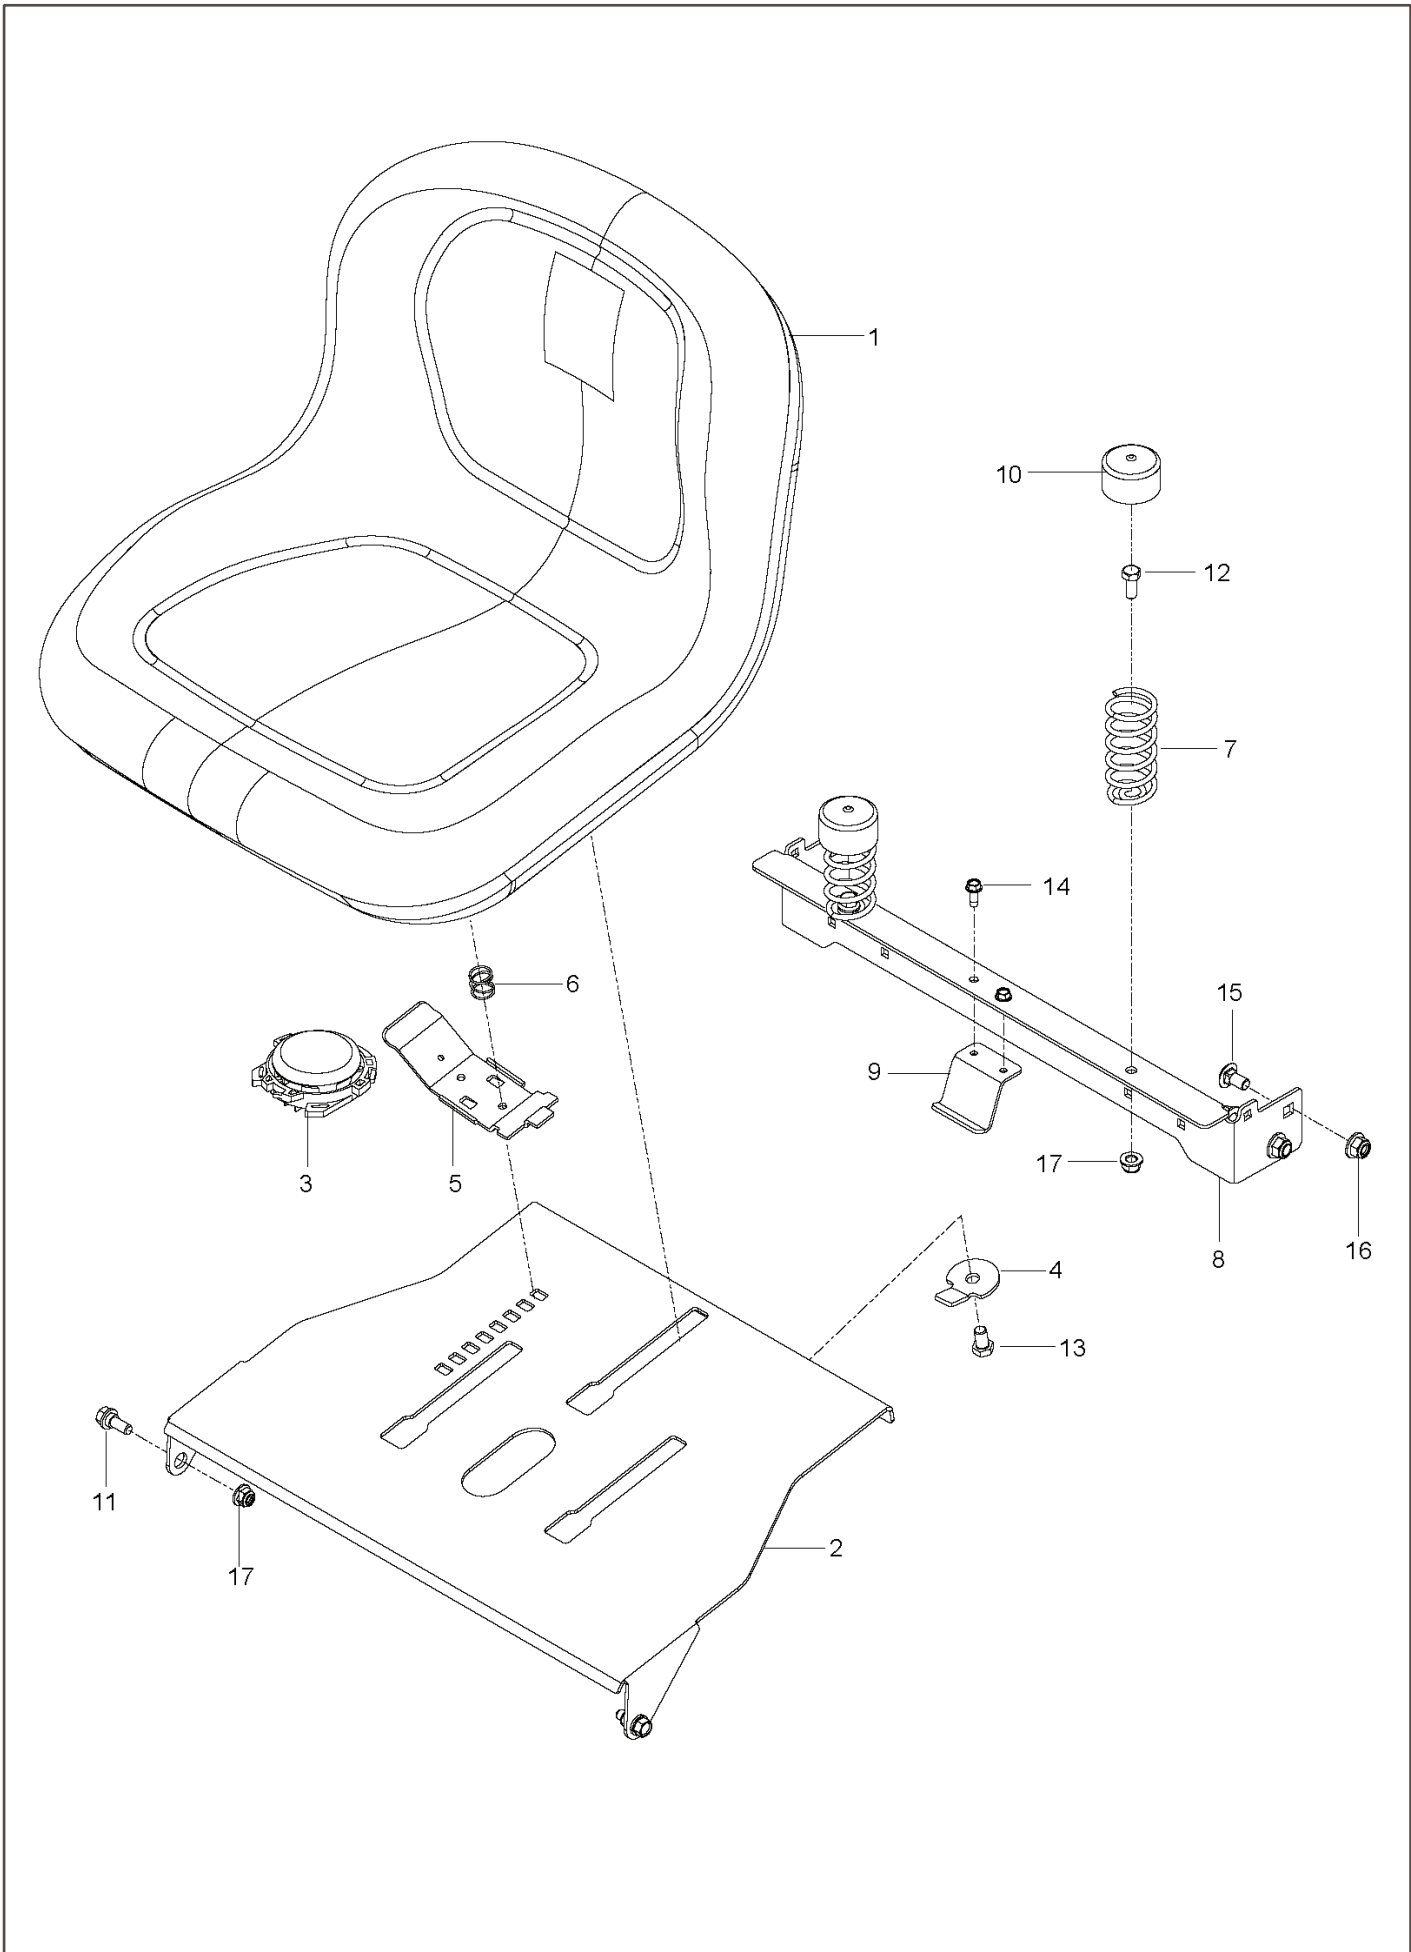

RZ 4216 BF, 966612401, 2012-02

SPARE PARTS LIST

REF.	PART NO.	DESCRIPTION	REMARK	QTY.	KIT
1	539120152	HYDRO	RH	1	
2	539120153	HYDRO	LH	1	
3	539115729	RH ROD END	RH	2	
4	539116690	ROD END - LH	LH	2	
5	539120157	RELEASE LEVER RH	RH	1	
6	539120156	RELEASE LEVER LH	LH	1	
7	575852401	BELT		1	
8	574356501	SPACING TUBE		2	
9	539120169	CONTROL ROD		2	
10	539116689	ROD END COUPLER		2	
11	539976988	PIN		2	
12	539101721	SCREW		4	
13	539976938	CAPSCREW 5/16 X 2-1/4 HED HEAD		2	
14	539990209	SCREW		4	
15	539990629	SCREW		4	
16	539112899	NUT, 5/16-18, NYLOC		10	
17	539115502	NUT		4	
18	539991073	NUT		2	
19	539990517	WASHER		4	
20	539990188	WASHER		10	

REF.	PART NO.	DESCRIPTION	REMARK	QTY.	KIT
1	532439822	SEAT		1	
2	574356302	PLATE		1	
3	539132140	SWITCH		1	
4	574191002	STOP		1	
5	532197661	HANDLE		1	
6	532198200	SPRING		1	
7	539122632	SPRING		2	
8	525464602	SUPPORT		1	
9	525864502	HOLDING DEVICE		1	
10	539119884	SPRING		2	
11	539110303	BOLT		2	
12	874780512	SCREW		2	
13	539108503	BOLT		1	
14	539990362	SCREW		2	
15	872140606	BOLT		4	
16	539112899	NUT, 5/16-18, NYLOC		4	
17	521996501	NUT		3	