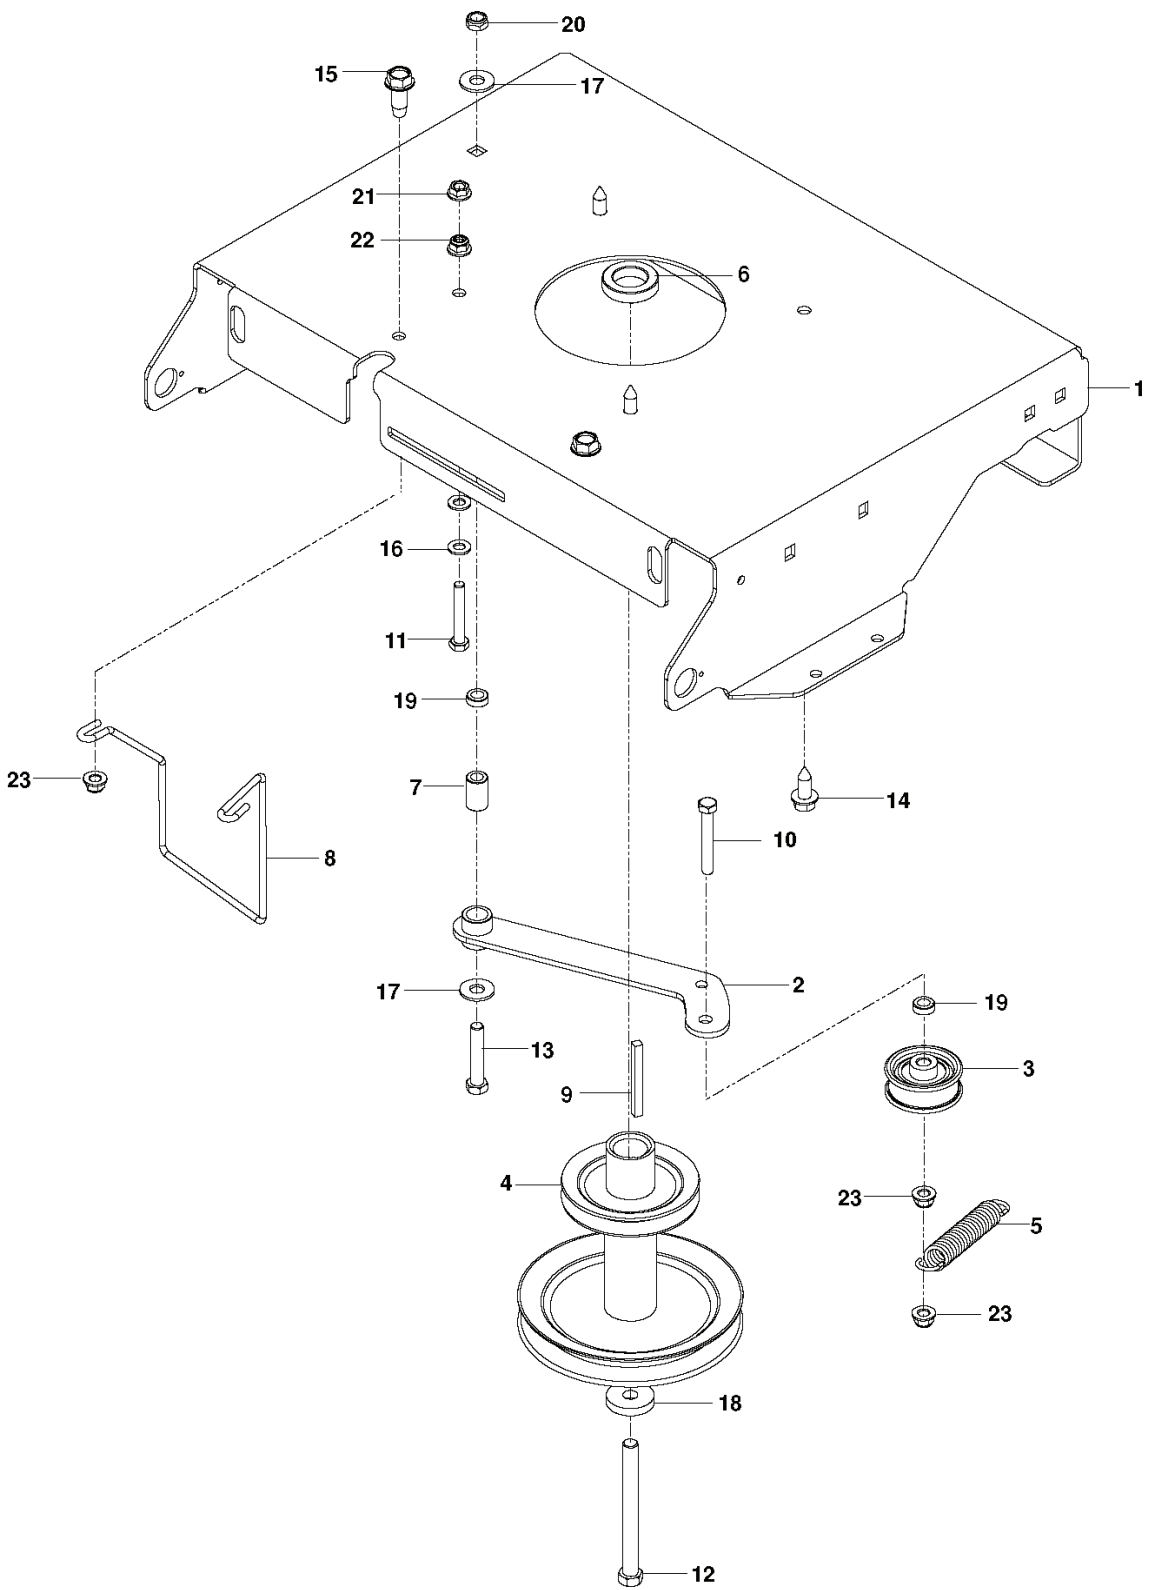

REF.	PART NO.	DESCRIPTION	REMARK	QTY.	KIT
1	532439822	SEAT		1	
2	574356302	PLATE		1	
3	539132140	SWITCH		1	
4	574191002	STOP		1	
5	532197661	HANDLE		1	
6	532198200	SPRING		1	
7	539122632	SPRING		2	
8	525464602	SUPPORT		1	
9	525864502	HOLDING DEVICE		1	
10	539119884	SPRING		2	
11	539110303	BOLT		2	
12	874780512	SCREW		2	
13	539108503	BOLT		1	
14	539990362	SCREW		2	
15	872140606	BOLT		4	
16	539112899	NUT, 5/16-18, NYLOC		4	
17	521996501	NUT		3	

REF.	PART NO.	DESCRIPTION	REMARK	QTY.	KIT
1	539120159	PLATE	RH	1	
2	539120162	LEVER PLATED LH	LH	1	
3	539117949	FORWARD STOP RH	RH	1	
4	539117950	FORWARD STOP LH	LH	1	
5	539120984	PIVOT RH (PLATED)	RH	1	
6	539120983	PIVOT LH (PLATED)	LH	1	
7	539120899	GRIP		2	
8	539120160	LEVER UPPER		2	
9	539114453	DAMPER		2	
10	539120956	BUSHING		2	
11	539119087	BUSHING		2	
12	539115638	FITTING		2	
13	539976935	CAPSCREW		4	
14	539101332	SCREW		2	
15	539990209	SCREW		2	
16	539976937	CAPSCREW		2	
17	539991003	BOLT		2	
18	539990316	BOLT		2	
19	539108396	HCS 5/16-18X2-1/2 TPBLT GR5 ZD		2	
20	539990250	WASHER		6	
21	539911121	WASH 5/8 BEVELED DISC SPRING		4	
22	539115570	WASHER-626IDX.056TK		2	
23	539990188	WASHER		2	
24	539990196	NUT		2	
25	539990585	NUT		2	
26	539990717	NUT		6	
27	539108010	NUT		2	
28	539110340	NUT		2	
29	539991112	NUT		2	
30	539112899	NUT, 5/16-18, NYLOC		2	

REF.	PART NO.	DESCRIPTION	REMARK	QTY.	KIT
1	578156302	ENGINE PLATE		1	
2	574497504	ARM		1	
3	539120812	PULLEY		1	
4	574382001	PULLEY		1	
5	539116350	SPRING		1	
6	539114387	SPACER		1	
7	539115270	BUSHING		1	
8	581770001	KEEPER		1	
9	539917033	KEY		1	
10	539101350	BOLT		1	
11	539976937	CAPSCREW		1	
12	574882801	BOLT		1	
13	539990588	SCREW		1	
14	532120616	HHFS 3/8-16 X 1.0 THD FORMING		3	
15	539107476	BOLT		1	
16	539990188	WASHER		2	
17	539990517	WASHER		3	
18	539115546	WASHER		1	
19	539109562	WASHER		1	
20	539200282	NUT		1	
21	539990585	NUT		1	
22	539112899	NUT, 5/16-18, NYLOC		1	
23	521996501	NUT		4	
	576014301	PIGTAIL	NEED VARIES BY MODEL	1	