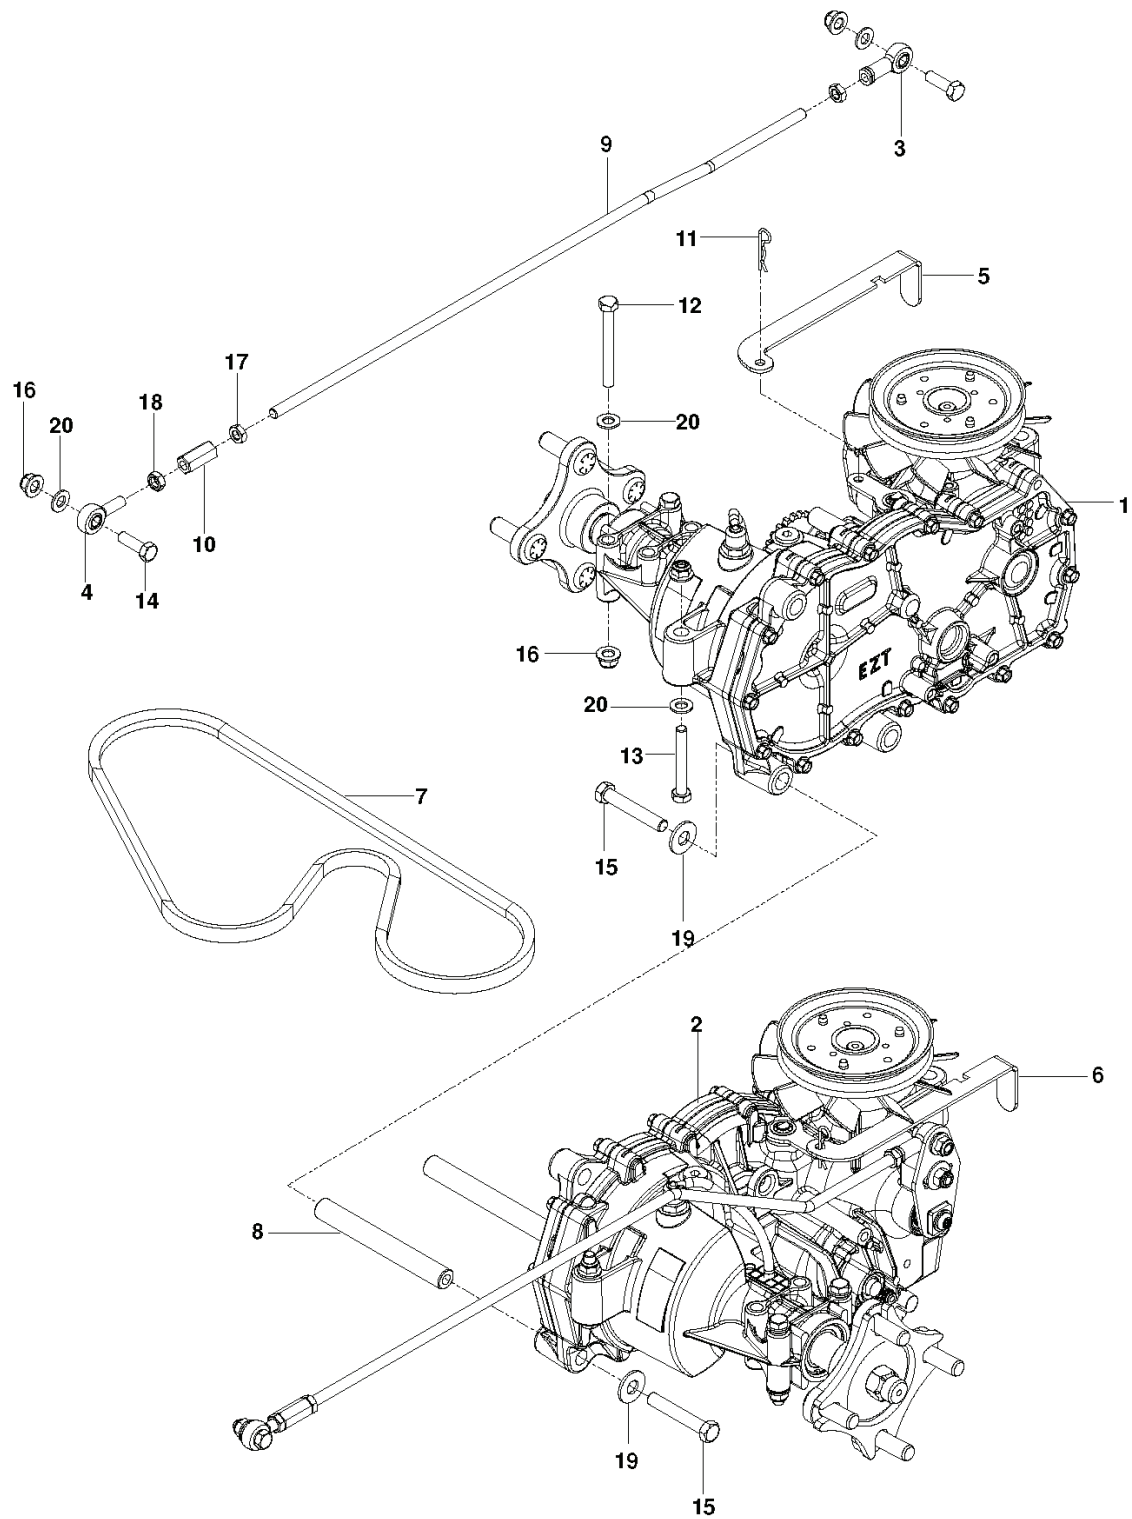

RZ 4216 BF, 966612401, 2012-02

SPARE PARTS LIST

REF.	PART NO.	DESCRIPTION	REMARK	QTY.	KIT
1	539120152	HYDRO	RH	1	
2	539120153	HYDRO	LH	1	
3	539115729	RH ROD END	RH	2	
4	539116690	ROD END - LH	LH	2	
5	539120157	RELEASE LEVER RH	RH	1	
6	539120156	RELEASE LEVER LH	LH	1	
7	575852401	BELT		1	
8	574356501	SPACING TUBE		2	
9	539120169	CONTROL ROD		2	
10	539116689	ROD END COUPLER		2	
11	539976988	PIN		2	
12	539101721	SCREW		4	
13	539976938	CAPSCREW 5/16 X 2-1/4 HED HEAD		2	
14	539990209	SCREW		4	
15	539990629	SCREW		4	
16	539112899	NUT, 5/16-18, NYLOC		10	
17	539115502	NUT		4	
18	539991073	NUT		2	
19	539990517	WASHER		4	
20	539990188	WASHER		10	

REF.	PART NO.	DESCRIPTION	REMARK	QTY.	KIT
1	532439822	SEAT		1	
2	574356302	PLATE		1	
3	539132140	SWITCH		1	
4	574191002	STOP		1	
5	532197661	HANDLE		1	
6	532198200	SPRING		1	
7	539122632	SPRING		2	
8	525464602	SUPPORT		1	
9	525864502	HOLDING DEVICE		1	
10	539119884	SPRING		2	
11	539110303	BOLT		2	
12	874780512	SCREW		2	
13	539108503	BOLT		1	
14	539990362	SCREW		2	
15	872140606	BOLT		4	
16	539112899	NUT, 5/16-18, NYLOC		4	
17	521996501	NUT		3	