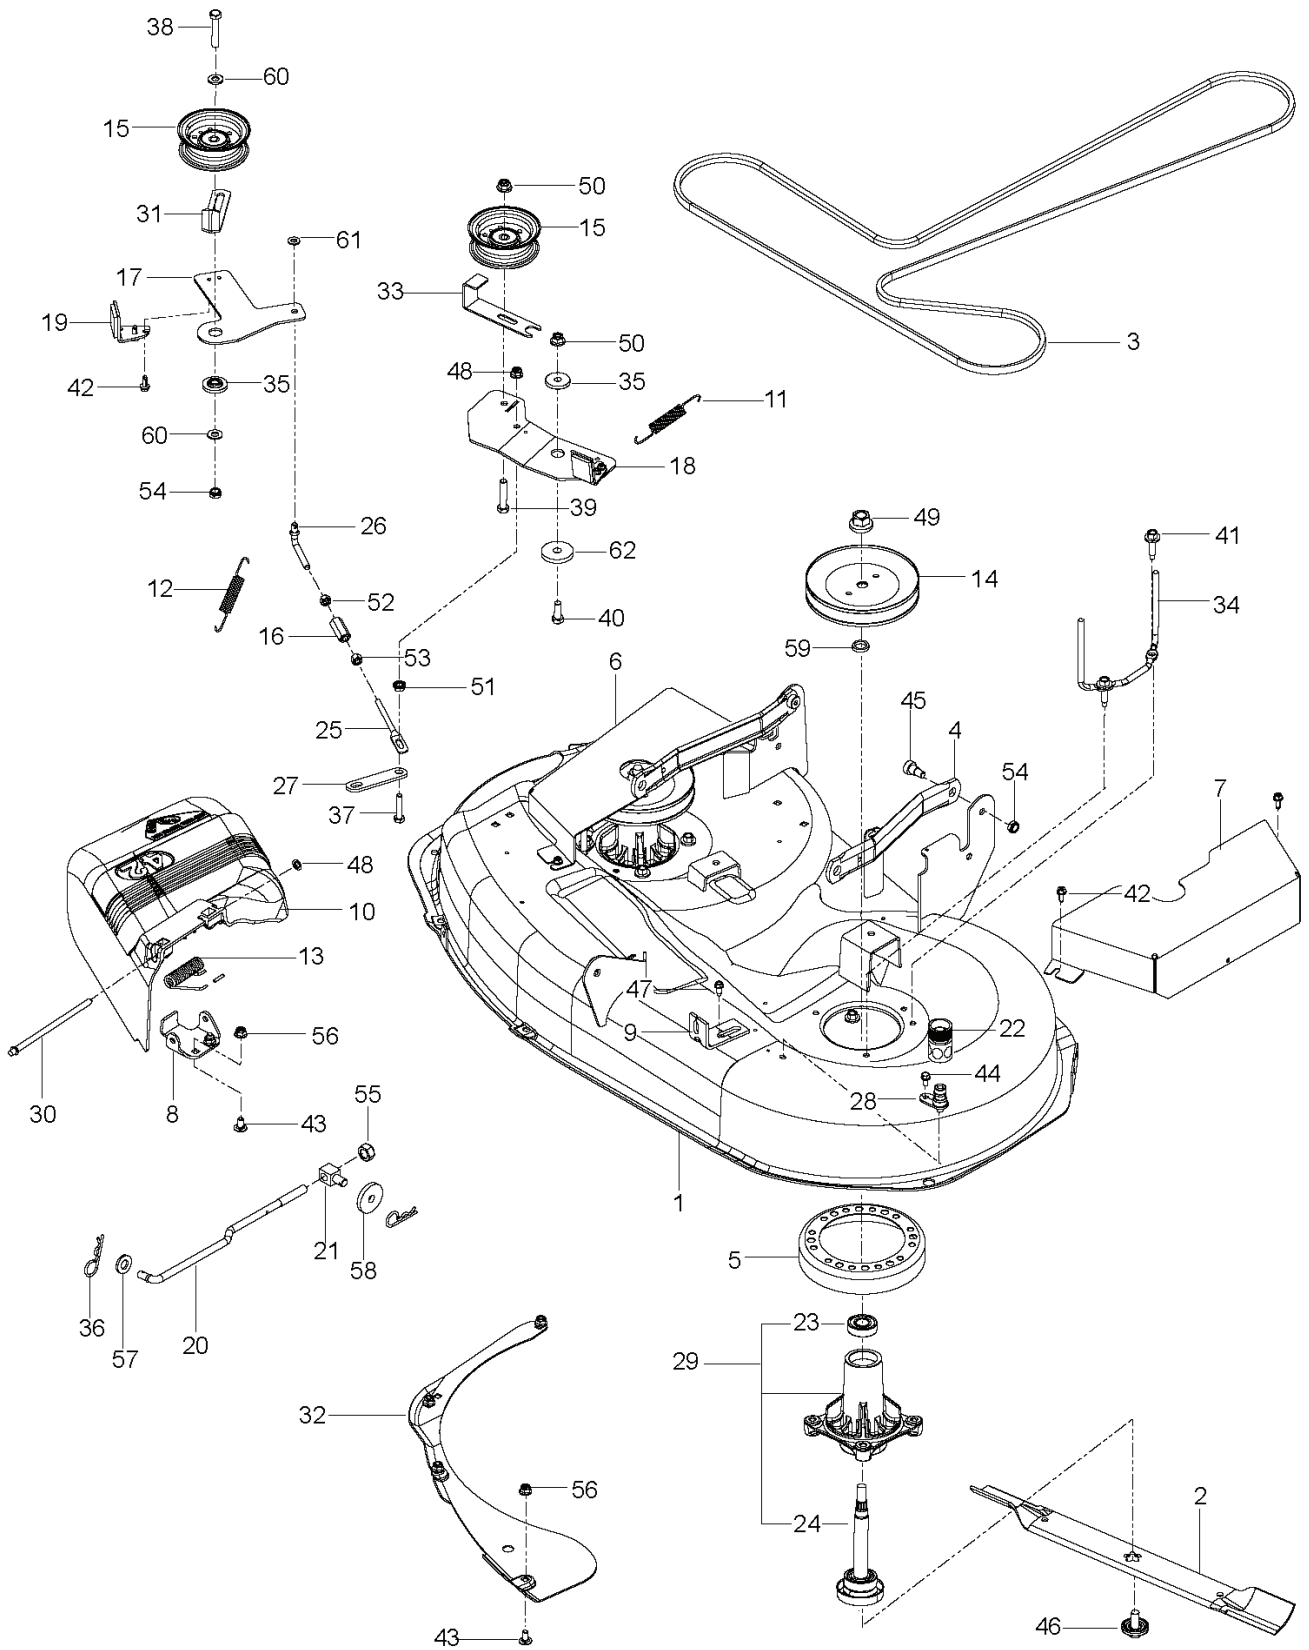

REF.	PART NO.	DESCRIPTION	REMARK	QTY.	KIT
1	575699801	DECK	w/ SAFETY DECALS	1	
2	532134149	RIDE ON BLADE		2	
3	581805901	BELT		1	
4	532195185	ARM		2	
5	539107518	SCRAPER, ROUND, UNIVERS		2	
6	575754602	GUARD	RH	1	
7	575754502	GUARD	LH	1	
8	532192557	HINGE		1	
9	532417645	BRACKET		1	
10	532193108	DEFLECTOR		1	
11	532401872	SPRING		1	
12	581542601	SPRING		1	
13	539110328	SPRING		1	
14	532195945	PULLEY		2	
15	539919078	PULLEY		2	
16	539116689	ROD END COUPLER		1	
17	574693302	ARM		1	
18	574694502	ARM		1	
19	529311801	ARM		2	
20	532195740	LINK LIFT SUSP. FRONT MOWER		1	
21	539114789	SWIVEL		1	
22	532416405	COUPLING		1	
23	532110485	BEARING		2	
24	532192872	SHAFT ASSY		2	
25	581866301	LINK		1	
26	581866201	LINK		1	
27	581542701	ATTACHMENT PLATE		1	
28	532415598	HOSE COUPLING		1	
29	532192870	SPINDLE		2	
30	539110462	ROD, HINGE		1	
31	525851801	GUIDE		1	
32	539110463	BAFFLE VORTEX 42		1	
33	577209101	KEEPER		1	
34	532400140	KEEPER		1	
35	532199092	SPACER		2	
36	539976989	SPLIT PIN		2	
37	539976935	CAPSCREW		1	
38	539990588	SCREW		1	
39	539990730	SCREW		1	
40	539990563	SCREW		2	
41	539107630	SCREW		8	
42	539107631	SCREW		8	
43	539990799	BOLT		8	
44	539990134	BOLT		1	
45	539113621	SB 3/8-16 X 3/8 SKT HD ZD		2	
46	532193003	SCREW		2	
47	817000510	BOLT		1	
48	532110452	NUT		1	
49	539107590	NUT		2	
50	521996501	NUT		2	
51	539990585	NUT		1	
52	539991073	NUT		1	
53	539990223	NUT		1	
54	539200282	NUT		3	
55	573975201	NUT		1	
56	539112899	NUT, 5/16-18, NYLOC		9	
57	539990250	WASHER		1	
58	539106504	WASHER		1	
59	532187690	WASHER		2	
60	539990122	WASHER		2	
61	539990188	WASHER		1	
62	539102998	WASHER		1