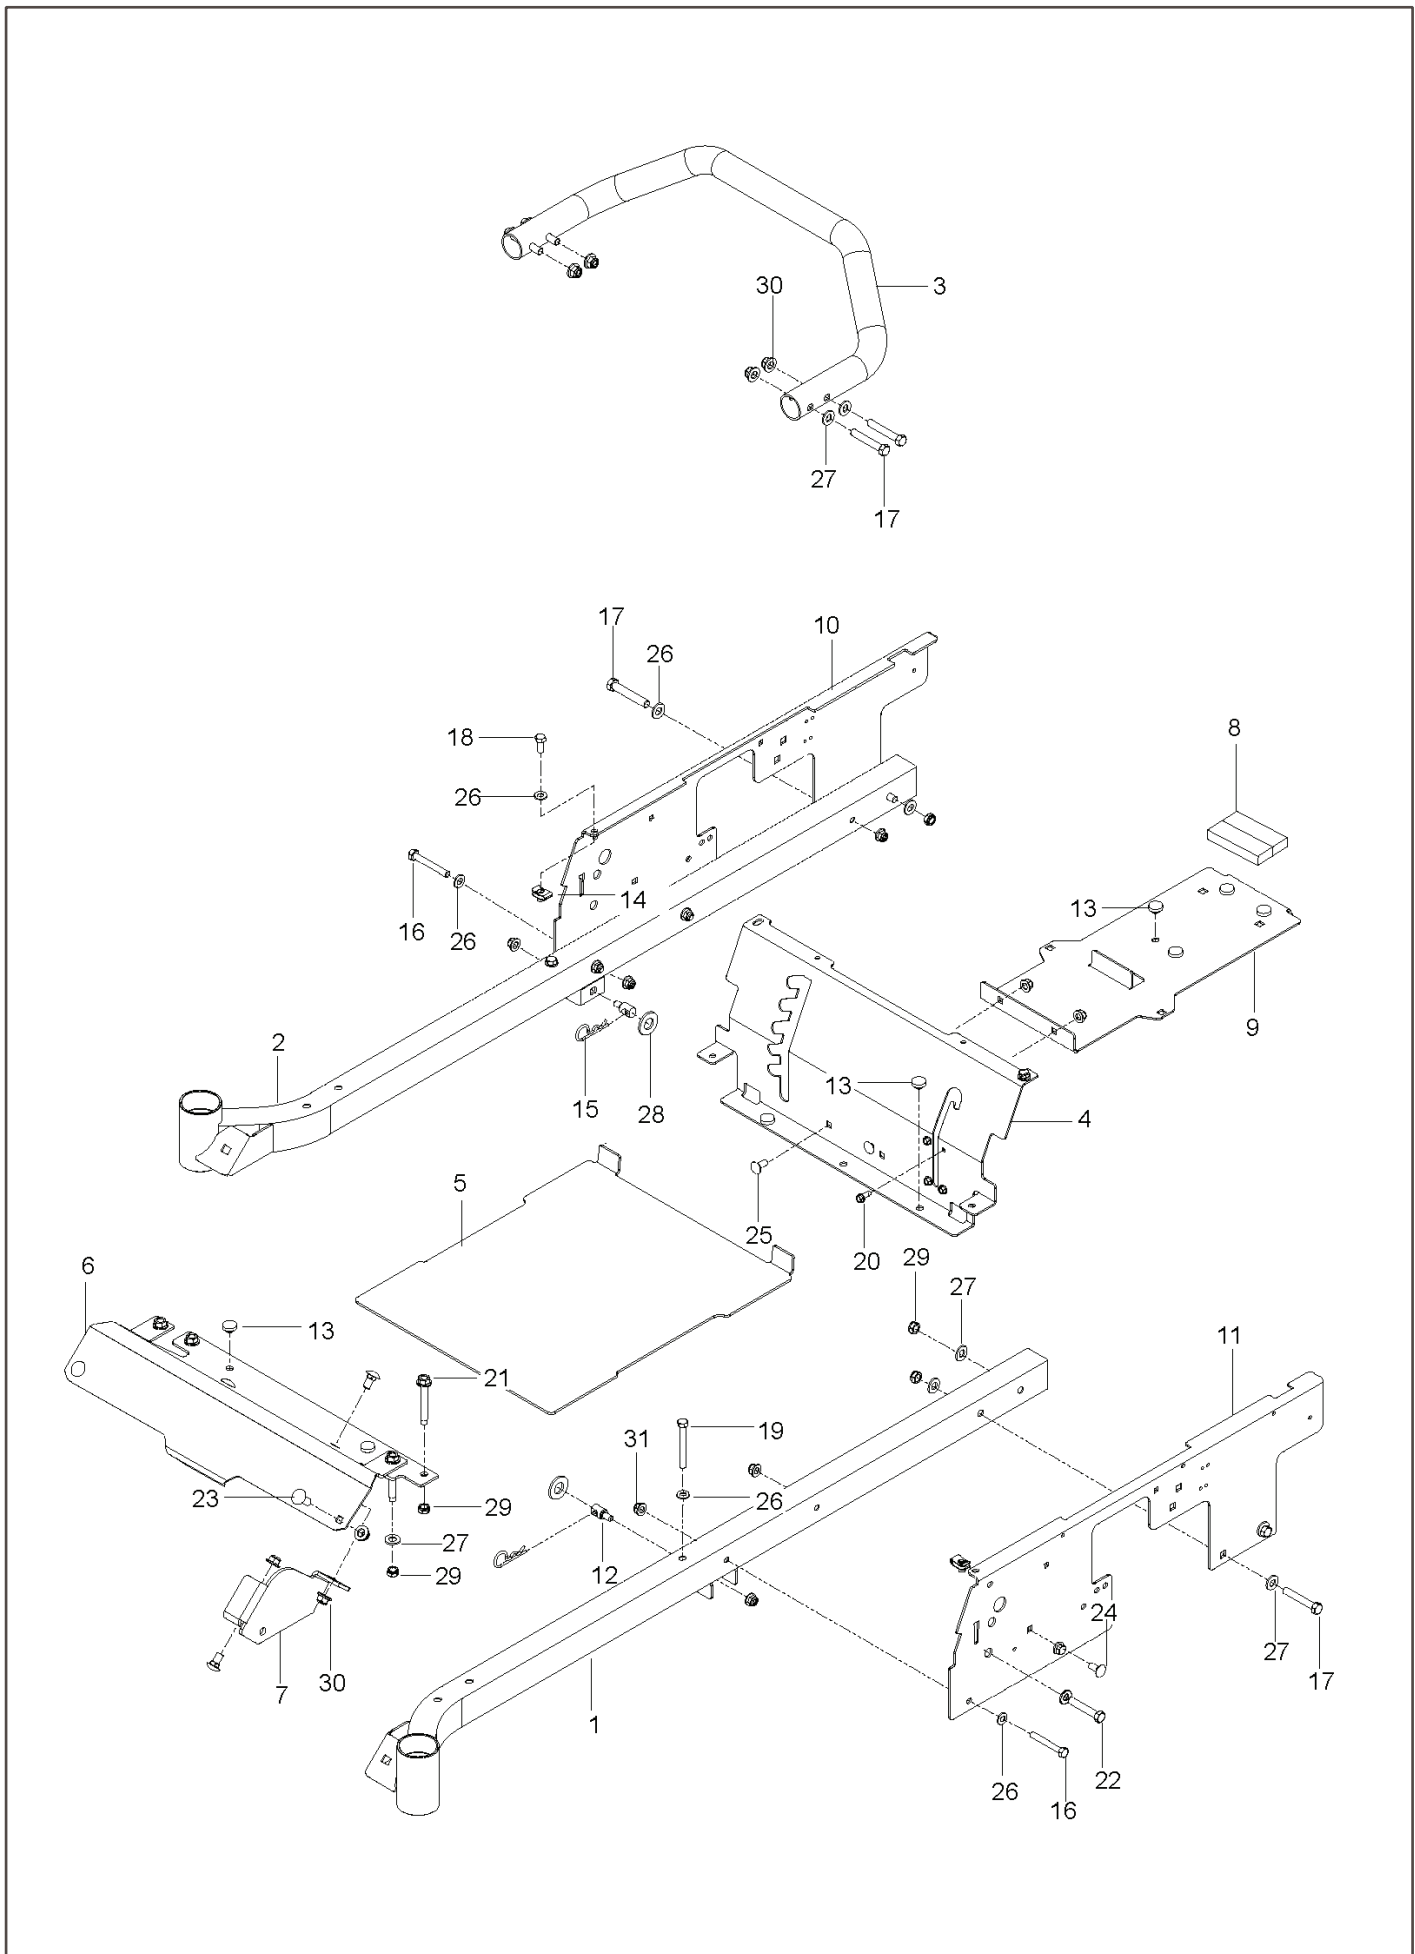

REF.	PART NO.	DESCRIPTION	REMARK	QTY.	KIT
1	539120159	PLATE	RH	1	
2	539120162	LEVER PLATED LH	LH	1	
3	539117949	FORWARD STOP RH	RH	1	
4	539117950	FORWARD STOP LH	LH	1	
5	539120984	PIVOT RH (PLATED)	RH	1	
6	539120983	PIVOT LH (PLATED)	LH	1	
7	539120899	GRIP		2	
8	539120160	LEVER UPPER		2	
9	539114453	DAMPER		2	
10	539120956	BUSHING		2	
11	539119087	BUSHING		2	
12	539115638	FITTING		2	
13	539976935	CAPSCREW		4	
14	539101332	SCREW		2	
15	539990209	SCREW		2	
16	539976937	CAPSCREW		2	
17	539991003	BOLT		2	
18	539990316	BOLT		2	
19	539108396	HCS 5/16-18X2-1/2 TPBLT GR5 ZD		2	
20	539990250	WASHER		6	
21	539911121	WASH 5/8 BEVELED DISC SPRING		4	
22	539115570	WASHER-626IDX.056TK		2	
23	539990188	WASHER		2	
24	539990196	NUT		2	
25	539990585	NUT		2	
26	539990717	NUT		6	
27	539108010	NUT		2	
28	539110340	NUT		2	
29	539991112	NUT		2	
30	539112899	NUT, 5/16-18, NYLOC		2	

REF.	PART NO.	DESCRIPTION	REMARK	QTY.	KIT
1	578156302	ENGINE PLATE		1	
2	574497504	ARM		1	
3	539120812	PULLEY		1	
4	574382001	PULLEY		1	
5	539116350	SPRING		1	
6	539114387	SPACER		1	
7	539115270	BUSHING		1	
8	581770001	KEEPER		1	
9	539917033	KEY		1	
10	539101350	BOLT		1	
11	539976937	CAPSCREW		1	
12	574882801	BOLT		1	
13	539990588	SCREW		1	
14	532120616	HHFS 3/8-16 X 1.0 THD FORMING		3	
15	539107476	BOLT		1	
16	539990188	WASHER		2	
17	539990517	WASHER		3	
18	539115546	WASHER		1	
19	539109562	WASHER		1	
20	539200282	NUT		1	
21	539990585	NUT		1	
22	539112899	NUT, 5/16-18, NYLOC		1	
23	521996501	NUT		4	
	576014301	PIGTAIL	NEED VARIES BY MODEL	1	