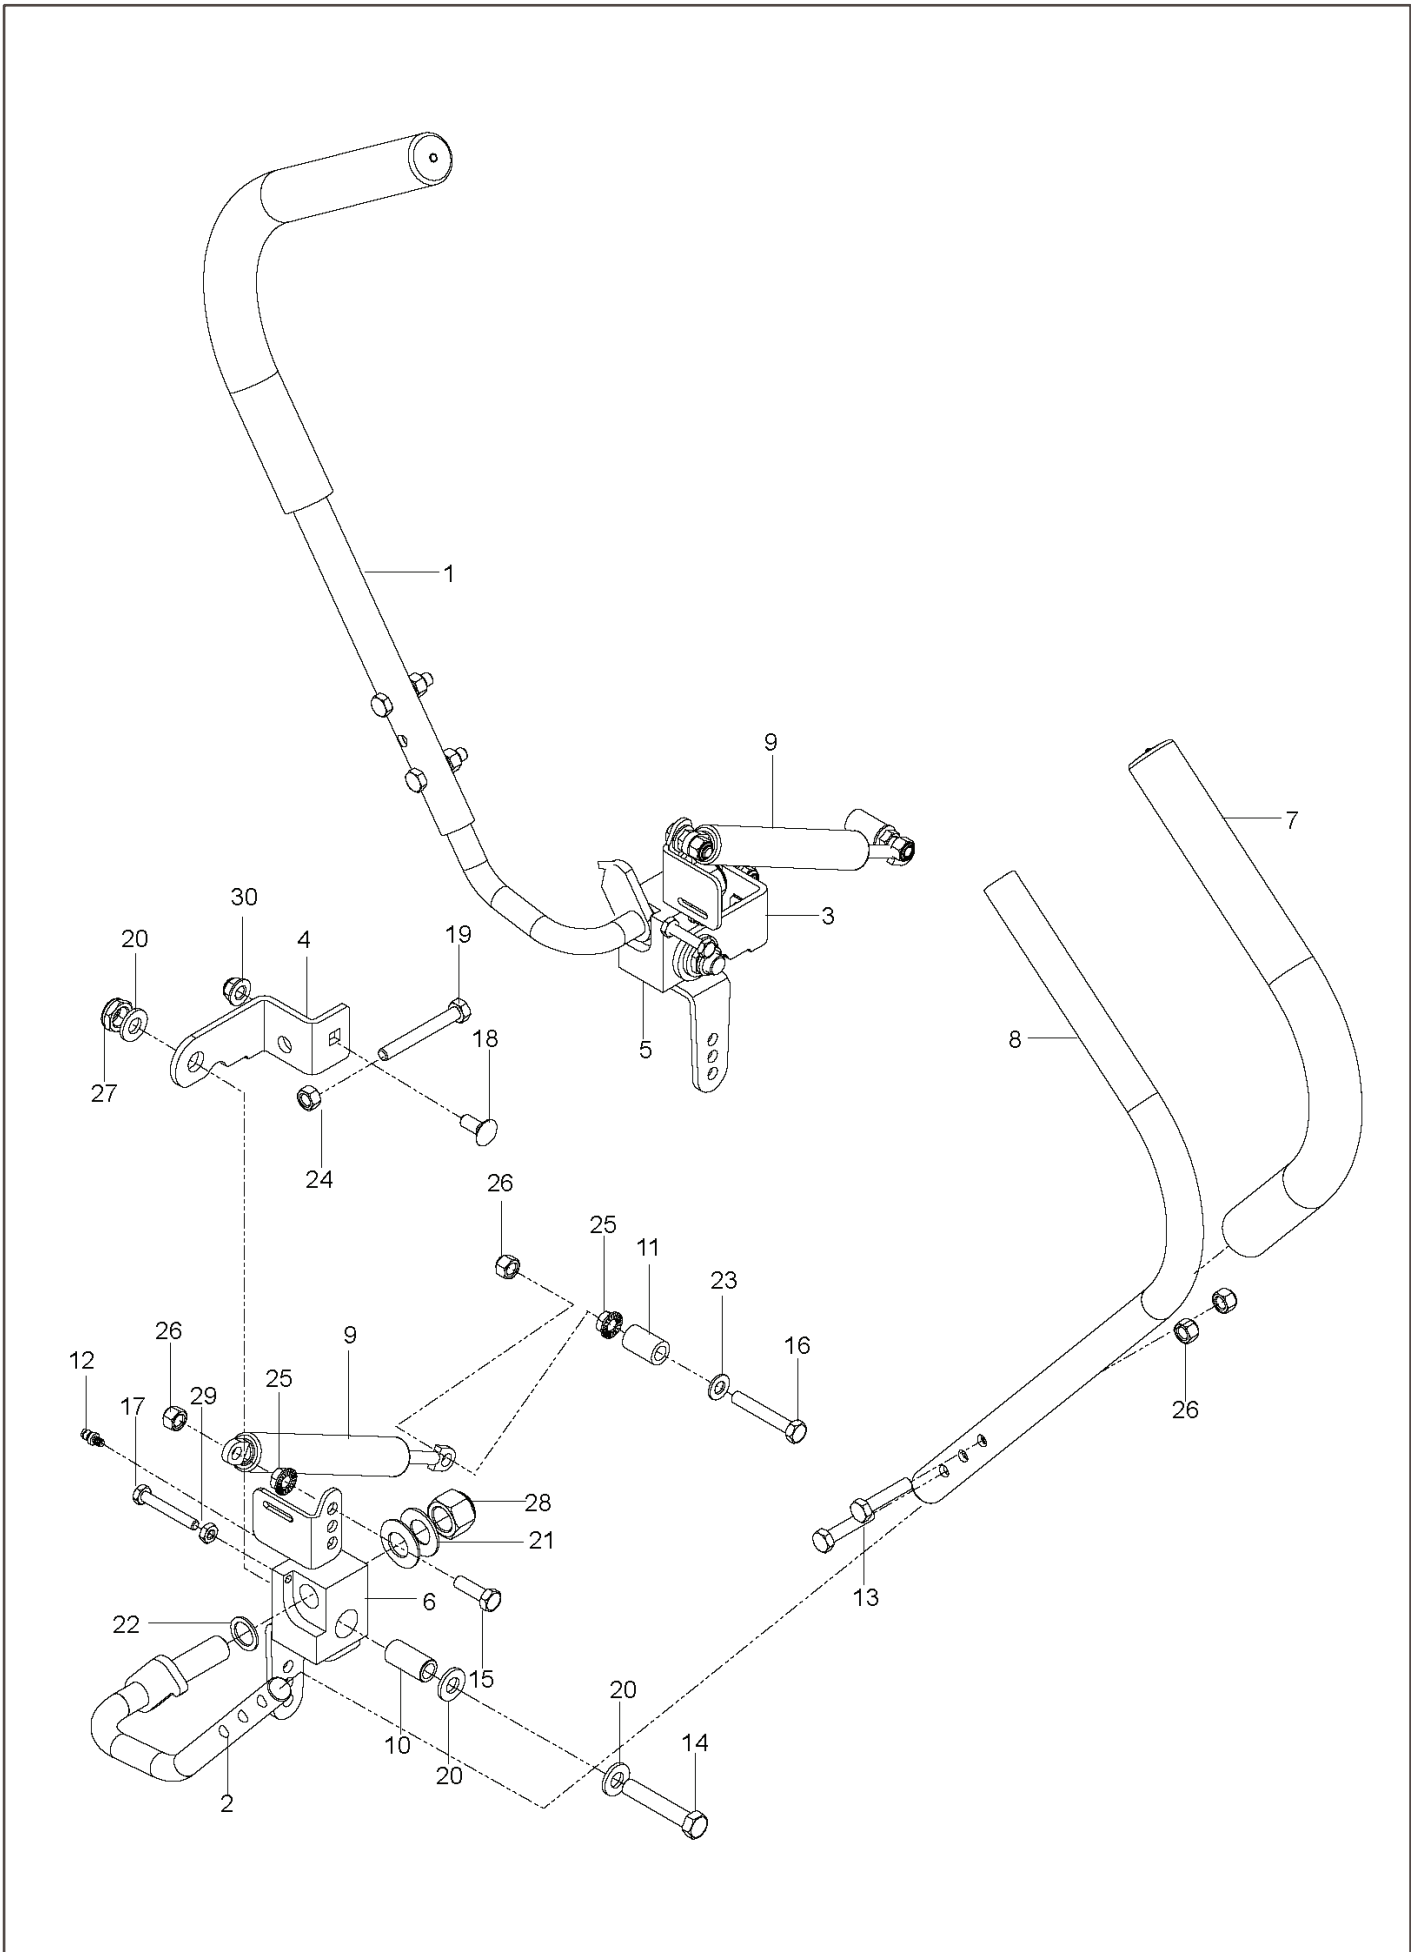

RZ 4219, 966809002-00, 2013-10

SPARE PARTS LIST

REF.	PART NO.	DESCRIPTION	REMARK	QTY.	KIT
1	578156302	ENGINE PLATE		1	
2	574497504	ARM		1	
3	539120812	PULLEY		1	
4	574382001	PULLEY		1	
5	539116350	SPRING		1	
6	539114387	SPACER		1	
7	539115270	BUSHING		1	
8	581770001	KEEPER		1	
9	539917033	KEY		1	
10	539101350	BOLT		1	
11	539976937	CAPSCREW		1	
12	574882801	BOLT		1	
13	539990588	SCREW		1	
14	532120616	HHFS 3/8-16 X 1.0 THD FORMING		3	
15	539107476	BOLT		1	
16	539990188	WASHER		2	
17	539990517	WASHER		3	
18	539115546	WASHER		1	
19	539109562	WASHER		1	
20	539200282	NUT		1	
21	539990585	NUT		1	
22	539112899	NUT, 5/16-18, NYLOC		1	
23	521996501	NUT		4	
	576014301	PIGTAIL	NEED VARIES BY MODEL	1	

REF.	PART NO.	DESCRIPTION	REMARK	QTY.	KIT
1	539120152	HYDRO		1	
2	539120153	HYDRO		1	
3	539115729	RH ROD END		2	
4	539116690	ROD END - LH		2	
5	539120157	RELEASE LEVER RH		1	
6	539120156	RELEASE LEVER LH		1	
7	575852401	BELT		1	
8	574356501	SPACING TUBE		2	
9	539120169	CONTROL ROD		2	
10	539116689	ROD END COUPLER		2	
11	539976988	PIN		2	
12	539101721	SCREW		4	
13	539976938	CAPSCREW 5/16 X 2-1/4 HED HEAD		2	
14	539990209	SCREW		4	
15	539990629	SCREW		4	
16	539112899	NUT, 5/16-18, NYLOC		10	
17	539115502	NUT		4	
18	539991073	NUT		2	
19	539990517	WASHER		4	
20	539990188	WASHER		10	

REF.	PART NO.	DESCRIPTION	REMARK	QTY.	KIT
1	532439822	SEAT		1	
2	574356302	PLATE		1	
3	539132140	SWITCH		1	
4	574191002	STOP		1	
5	532197661	HANDLE		1	
6	532198200	SPRING		1	
7	539122632	SPRING		2	
8	525464602	SUPPORT		1	
9	525864502	HOLDING DEVICE		1	
10	539119884	SPRING		2	
11	539110303	BOLT		2	
12	874780512	SCREW		2	
13	539108503	BOLT		1	
14	539990362	SCREW		2	
15	872140606	BOLT		4	
16	539112899	NUT, 5/16-18, NYLOC		4	
17	521996501	NUT		3	