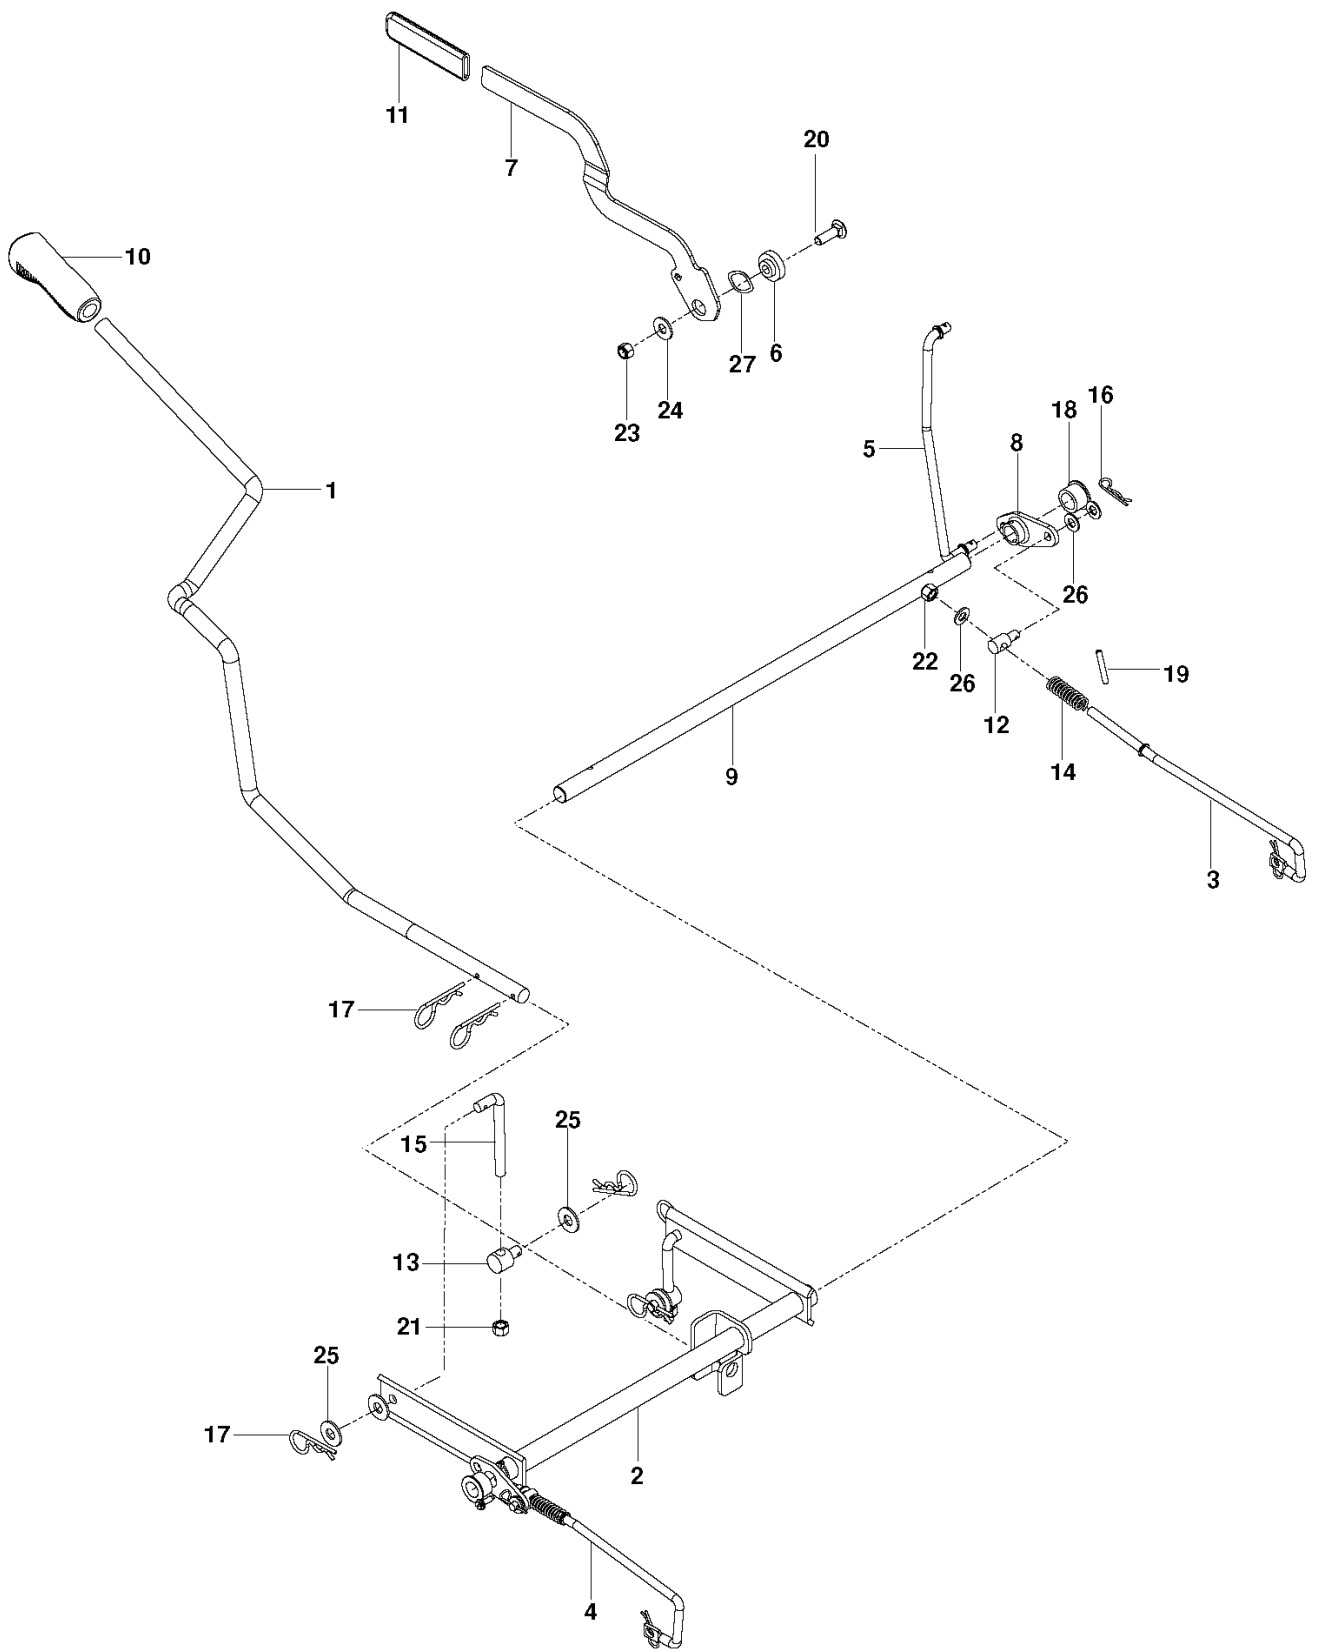

REF.	PART NO.	DESCRIPTION	REMARK	QTY.	KIT
1	525580402	ARM		1	
2	574356802	SHAFT		1	
3	525583601	LINKAGE	RH	1	
4	525583701	LINKAGE	LH	1	
5	525735701	LINKAGE		1	
6	539120220	ARM		1	
7	525485602	HANDLE		1	
8	525580201	BELLCRANK		2	
9	574356601	ROD		1	
10	532196492	GRIP		1	
11	539120921	GRIP		1	
12	539112308	BRAKE SWIVEL		2	
13	539118179	SWIVEL		2	
14	539101224	SPRING		2	
15	539115247	L ROD 3-1/8"		2	
16	539976988	PIN		4	
17	539976989	SPLIT PIN		6	
18	539109368	BUSHING		2	
19	539101082	PIN RETAINING SCREW		2	
20	539100413	RHSNB 3/8-16 X 1-1/4 GD5 ZN		1	
21	539976979	NUT		3	
22	539990717	NUT		2	
23	539200282	NUT		1	
24	539102843	WASHER		1	
25	539990517	WASHER		7	
26	539990188	WASHER		6	
27	539133007	WASHER		1