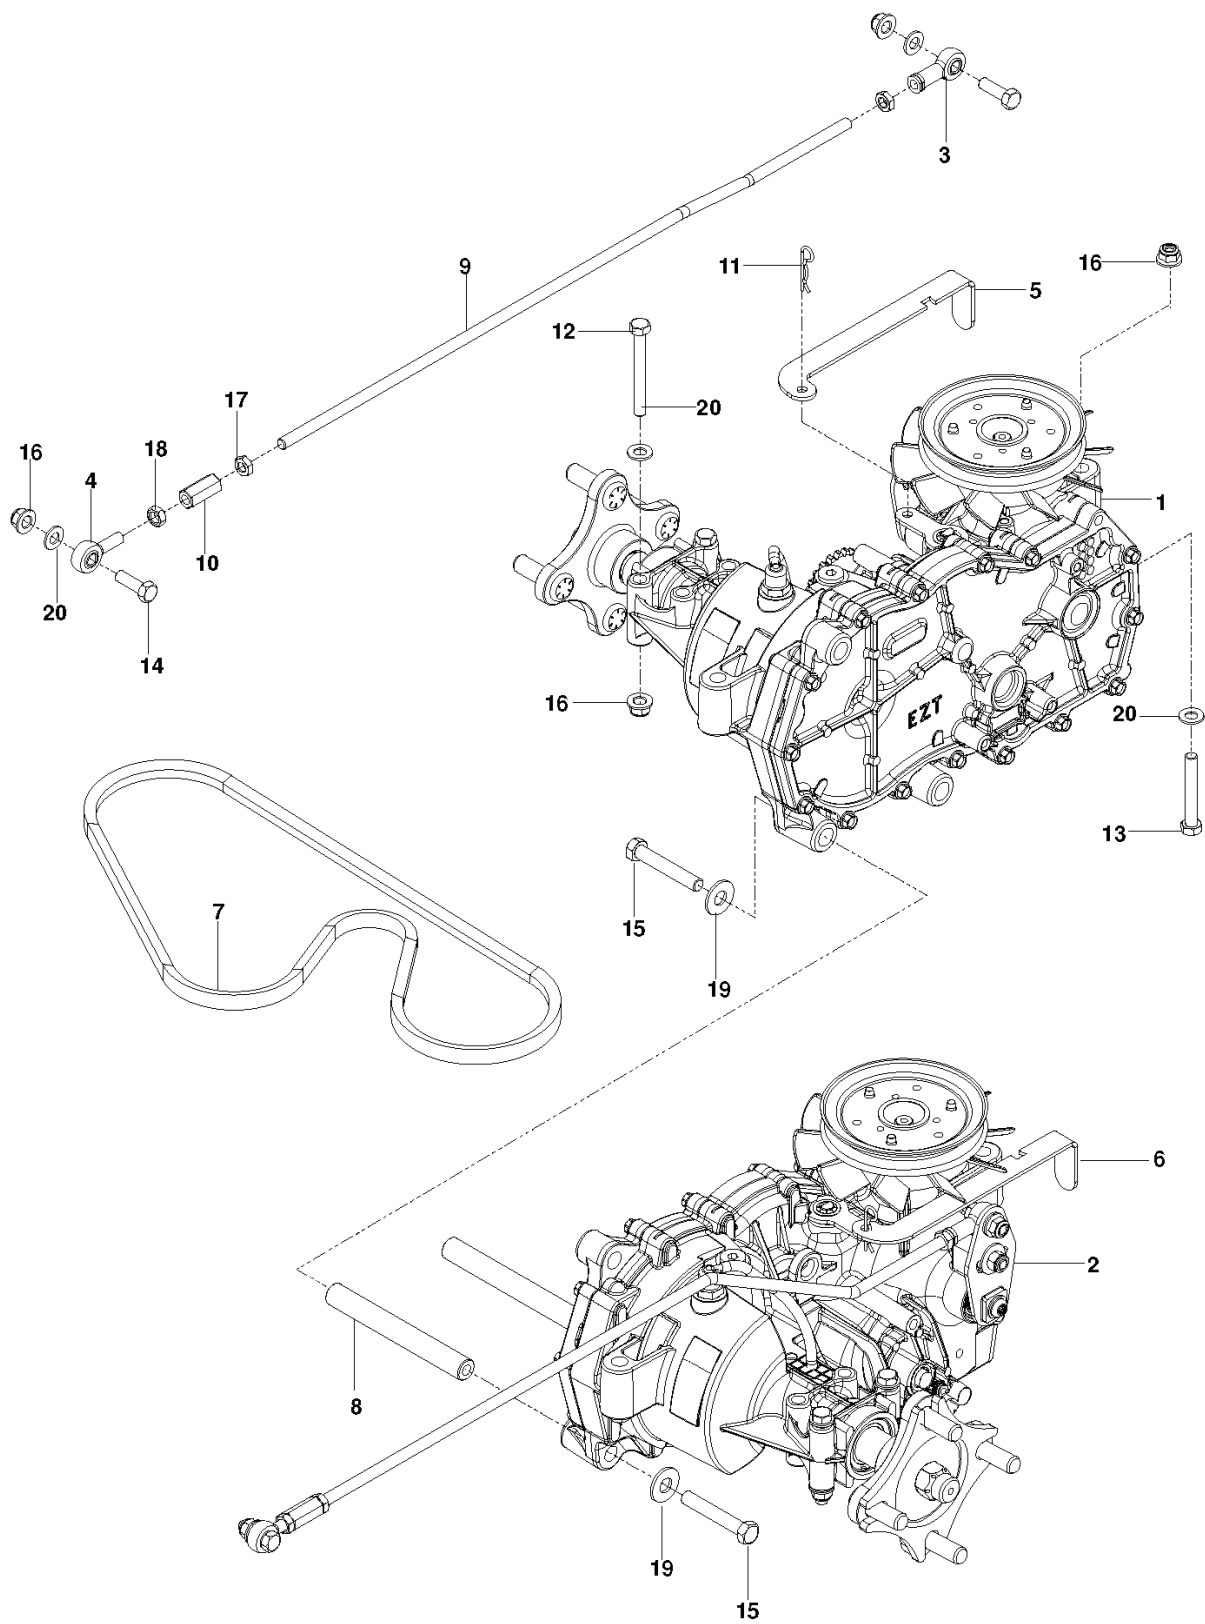

RZ 4219, 966809002-00, 2013-10

SPARE PARTS LIST

REF.	PART NO.	DESCRIPTION	REMARK	QTY.	KIT
1	578156302	ENGINE PLATE		1	
2	574497504	ARM		1	
3	539120812	PULLEY		1	
4	574382001	PULLEY		1	
5	539116350	SPRING		1	
6	539114387	SPACER		1	
7	539115270	BUSHING		1	
8	581770001	KEEPER		1	
9	539917033	KEY		1	
10	539101350	BOLT		1	
11	539976937	CAPSCREW		1	
12	574882801	BOLT		1	
13	539990588	SCREW		1	
14	532120616	HHFS 3/8-16 X 1.0 THD FORMING		3	
15	539107476	BOLT		1	
16	539990188	WASHER		2	
17	539990517	WASHER		3	
18	539115546	WASHER		1	
19	539109562	WASHER		1	
20	539200282	NUT		1	
21	539990585	NUT		1	
22	539112899	NUT, 5/16-18, NYLOC		1	
23	521996501	NUT		4	
	576014301	PIGTAIL	NEED VARIES BY MODEL	1	

REF.	PART NO.	DESCRIPTION	REMARK	QTY.	KIT
1	539120152	HYDRO		1	
2	539120153	HYDRO		1	
3	539115729	RH ROD END		2	
4	539116690	ROD END - LH		2	
5	539120157	RELEASE LEVER RH		1	
6	539120156	RELEASE LEVER LH		1	
7	575852401	BELT		1	
8	574356501	SPACING TUBE		2	
9	539120169	CONTROL ROD		2	
10	539116689	ROD END COUPLER		2	
11	539976988	PIN		2	
12	539101721	SCREW		4	
13	539976938	CAPSCREW 5/16 X 2-1/4 HED HEAD		2	
14	539990209	SCREW		4	
15	539990629	SCREW		4	
16	539112899	NUT, 5/16-18, NYLOC		10	
17	539115502	NUT		4	
18	539991073	NUT		2	
19	539990517	WASHER		4	
20	539990188	WASHER		10	

REF.	PART NO.	DESCRIPTION	REMARK	QTY.	KIT
1	532439822	SEAT		1	
2	574356302	PLATE		1	
3	539132140	SWITCH		1	
4	574191002	STOP		1	
5	532197661	HANDLE		1	
6	532198200	SPRING		1	
7	539122632	SPRING		2	
8	525464602	SUPPORT		1	
9	525864502	HOLDING DEVICE		1	
10	539119884	SPRING		2	
11	539110303	BOLT		2	
12	874780512	SCREW		2	
13	539108503	BOLT		1	
14	539990362	SCREW		2	
15	872140606	BOLT		4	
16	539112899	NUT, 5/16-18, NYLOC		4	
17	521996501	NUT		3	