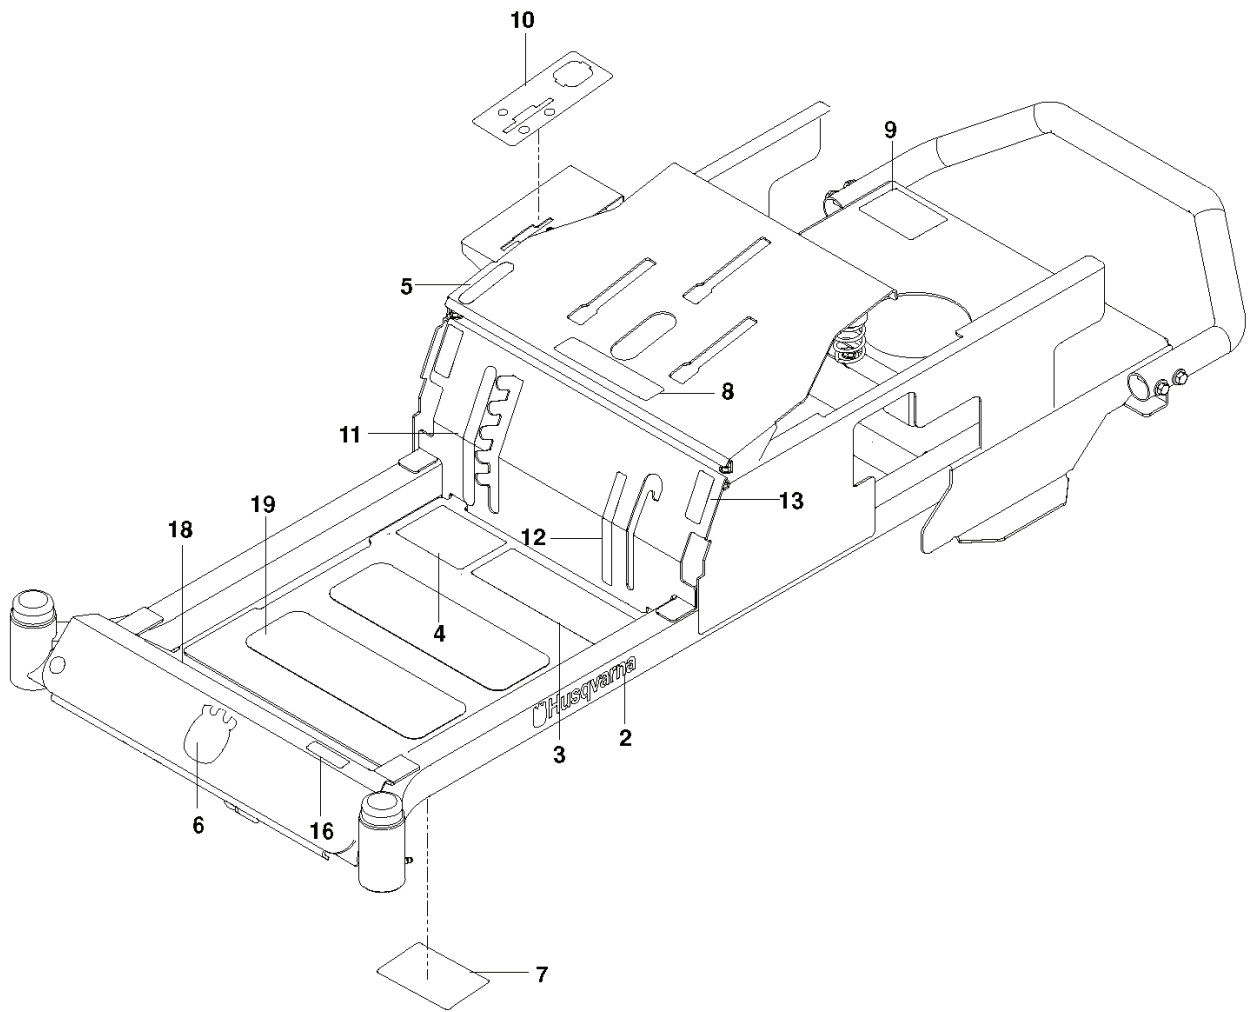

REF.	PART NO.	DESCRIPTION	REMARK	QTY.	KIT
1	510240201	DECAL	BELT ROUTING	1	
2	532429196	DECAL	HUSQVARNA	2	
3	539109908	DECAL		1	
4	539113213	DECAL		1	
5	539120006	DECAL		1	
6	532428676	DECAL	CROWN	1	
7	539109897	DECAL		1	
8	539105745	DECAL	BATTERY WARNING	1	
9	539108385	DECAL	DO NOT TOW	1	
10	585984901	DECAL	CONSOLE	1	
11	525814201	DECAL	DECK HEIGHT	1	
12	525814301	DECAL	BLADE ENGAGE	1	
13	539103333	DECAL	MOTION CONTROL	2	
14	539913010	DECAL	BLADE WARNING	1	
15	539105746	DECAL	SEVERING	1	
16	577420901	DECAL	RZ4219	1	
17	581724401	DECAL	DISCHARGE	1	
18	539121322	PAD		2	
19	539977778	MAT		2