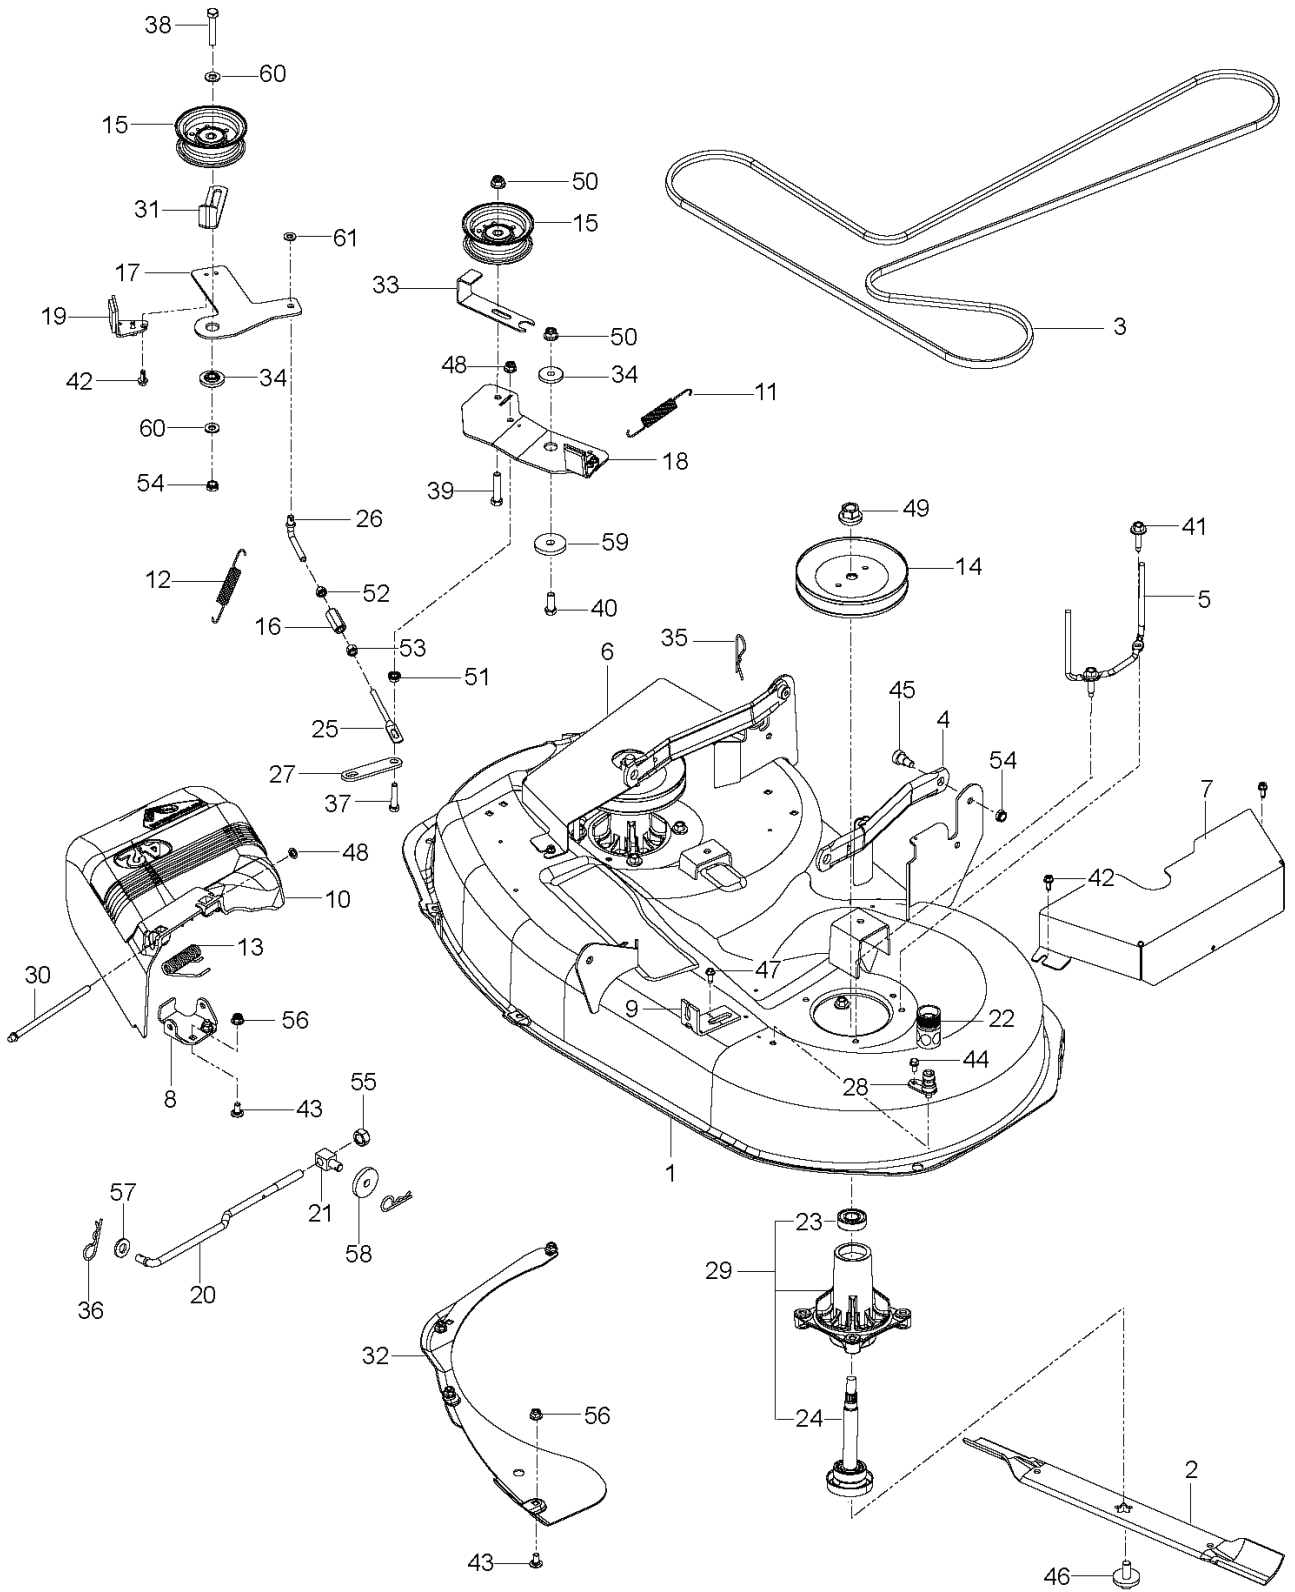

REF.	PART NO.	DESCRIPTION	REMARK	QTY.	KIT
1	575699801	DECK	w/ SAFETY DECALS	1	
2	532134149	RIDE ON BLADE		2	
3	581805901	BELT		1	
4	532195185	ARM		2	
5	532400140	KEEPER		1	
6	575754602	GUARD	RH	1	
7	575754502	GUARD	LH	1	
8	532192557	HINGE		1	
9	532417645	BRACKET		1	
10	532193108	DEFLECTOR		1	
11	532401872	SPRING		1	
12	581542601	SPRING		1	
13	532123713	SPRING		1	
14	532195945	PULLEY		2	
15	532177968	PULLEY		2	
16	539116689	ROD END COUPLER		1	
17	574693302	ARM		1	
18	574694502	ARM		1	
19	532199470	ARM		2	
20	532195740	LINK LIFT SUSP. FRONT MOWER		1	
21	581514301	SWIVEL		1	
22	532416405	COUPLING		1	
23	585323901	BEARING		2	
24	587256501	SHAFT		2	
25	581866301	LINK		1	
26	581866201	LINK		1	
27	581542701	ATTACHMENT PLATE		1	
28	532415598	HOSE COUPLING		1	
29	587253301	MANDREL		2	
30	532131491	SHAFT		1	
31	525851801	GUIDE		1	
32	539110463	BAFFLE VORTEX 42		1	
33	577209101	KEEPER		1	
34	532199092	SPACER		2	
35	532165898	SPRING		1	
36	539976989	SPLIT PIN		2	
37	539976935	CAPSCREW		1	
38	874780632	SCREW		1	
39	874780628	BOLT		1	
40	874780616	BOLT		2	
41	584953901	BOLT		8	
42	539107631	SCREW		8	
43	872110505	BOLT		8	
44	532137729	SCREW		1	
45	539113621	SB 3/8-16 X 3/8 SKT HD ZD		2	
46	584309301	SCREW		2	
47	817000510	BOLT		1	
48	532110452	NUT		1	
49	539107590	NUT		2	
50	521996501	NUT		2	
51	539990585	NUT		1	
52	539991073	NUT		1	
53	539990223	NUT		1	
54	539200282	NUT		3	
55	573975201	NUT		1	
56	539112899	NUT, 5/16-18, NYLOC		9	
57	819171713	WASHER		1	
58	539106504	WASHER		1	
59	539102998	WASHER		1	
60	819131316	WASHER		2	
61	819111116	WASHER		1