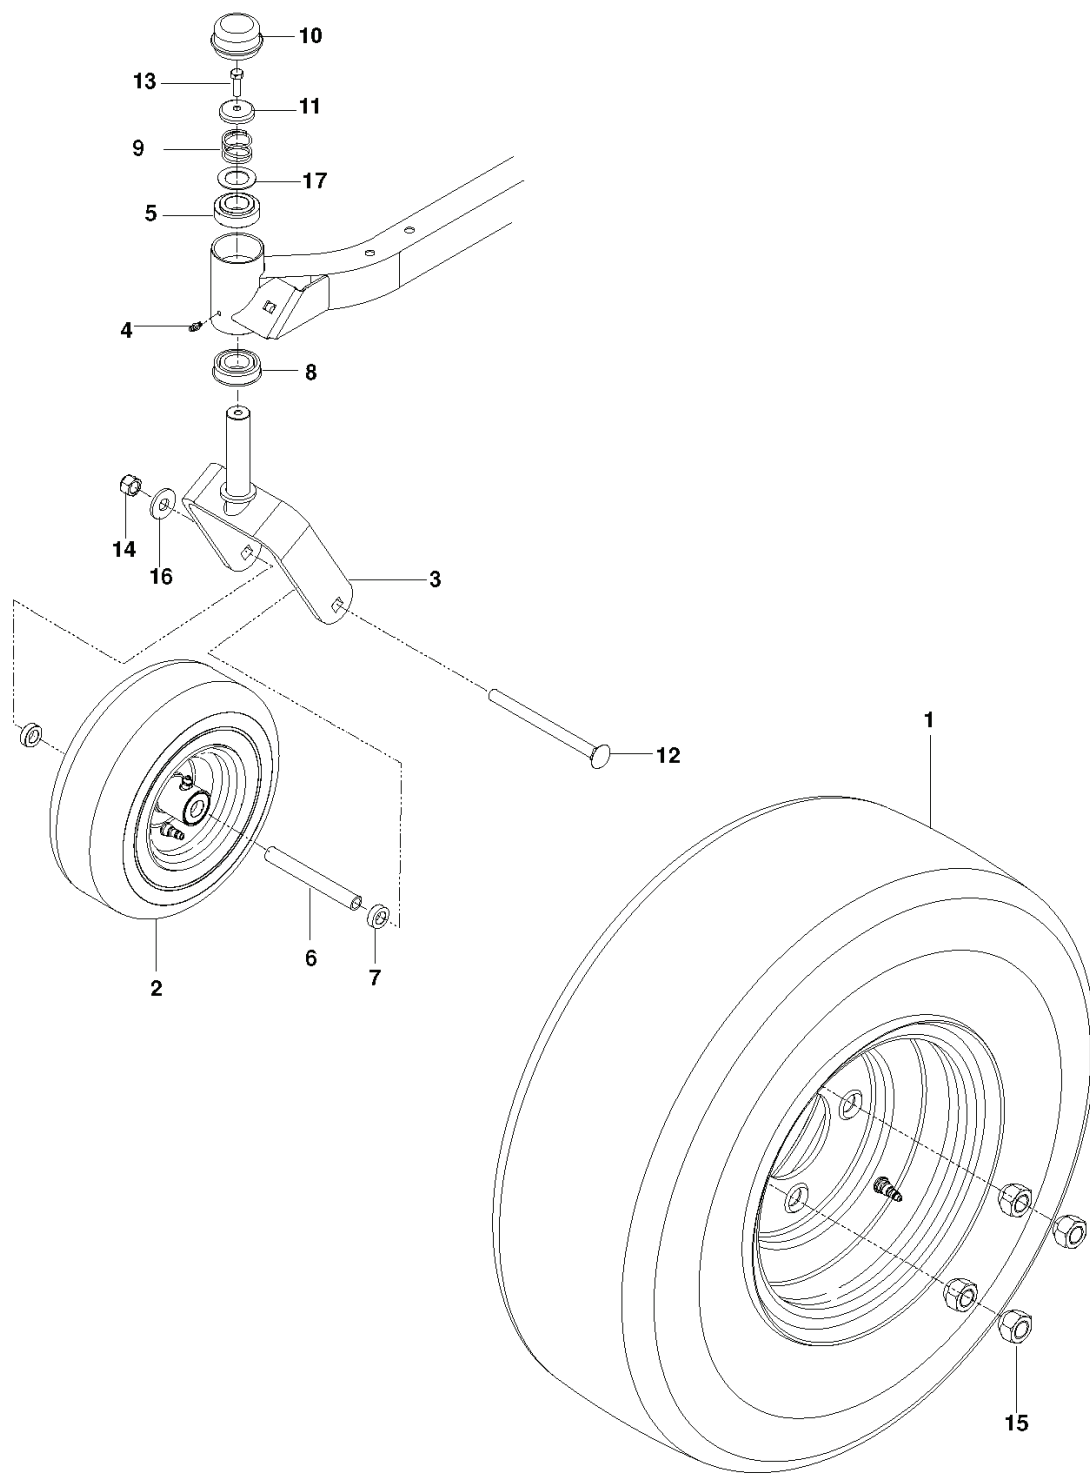

REF.	PART NO.	DESCRIPTION	REMARK	QTY.	KIT
1	581199001	WHEEL ASSY		2	
2	590486802	WHEEL		2	
3	510186505	YOKE		2	
4	539115638	FITTING		2	
5	539117901	BUSHING		2	
6	539105543	SPACER		2	
7	539114805	SPACER		4	
8	539112660	BEARING		2	
9	539115747	SPRING		2	
10	539102535	CAP		2	
11	539115749	CASTER PLUG		2	
12	539121159	BOLT		2	
13	539115566	SCREW		2	
14	539200100	NUT		2	
15	539101173	NUT		8	
16	819182212	WASHER		2	
17	539115675	WASHER		2