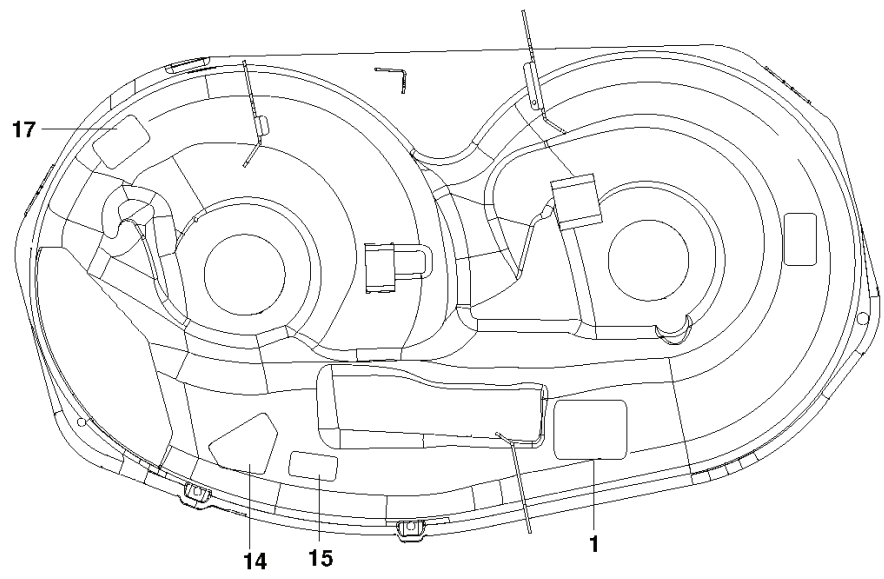

REF.	PART NO.	DESCRIPTION	REMARK	QTY.	KIT
1	510240201	DECAL	BELT ROUTING	1	
2	532429196	DECAL	HUSQVARNA	2	
3	539109908	DECAL		1	
4	539113213	DECAL		1	
5	539120006	DECAL		1	
6	532428676	DECAL	CROWN	1	
7	539109897	DECAL		1	
8	539105745	DECAL	BATTERY WARNING	1	
9	539108385	DECAL	DO NOT TOW	1	
10	585984901	DECAL	CONSOLE	1	
11	525814201	DECAL	DECK HEIGHT	1	
12	525814301	DECAL	BLADE ENGAGE	1	
13	539103333	DECAL	MOTION CONTROL	2	
14	539913010	DECAL	BLADE WARNING	1	
15	539105746	DECAL	SEVERING	1	
16	577420901	DECAL	RZ4219	1	
17	581724401	DECAL	DISCHARGE	1	
18	539121322	PAD		2	
19	539977778	MAT		2