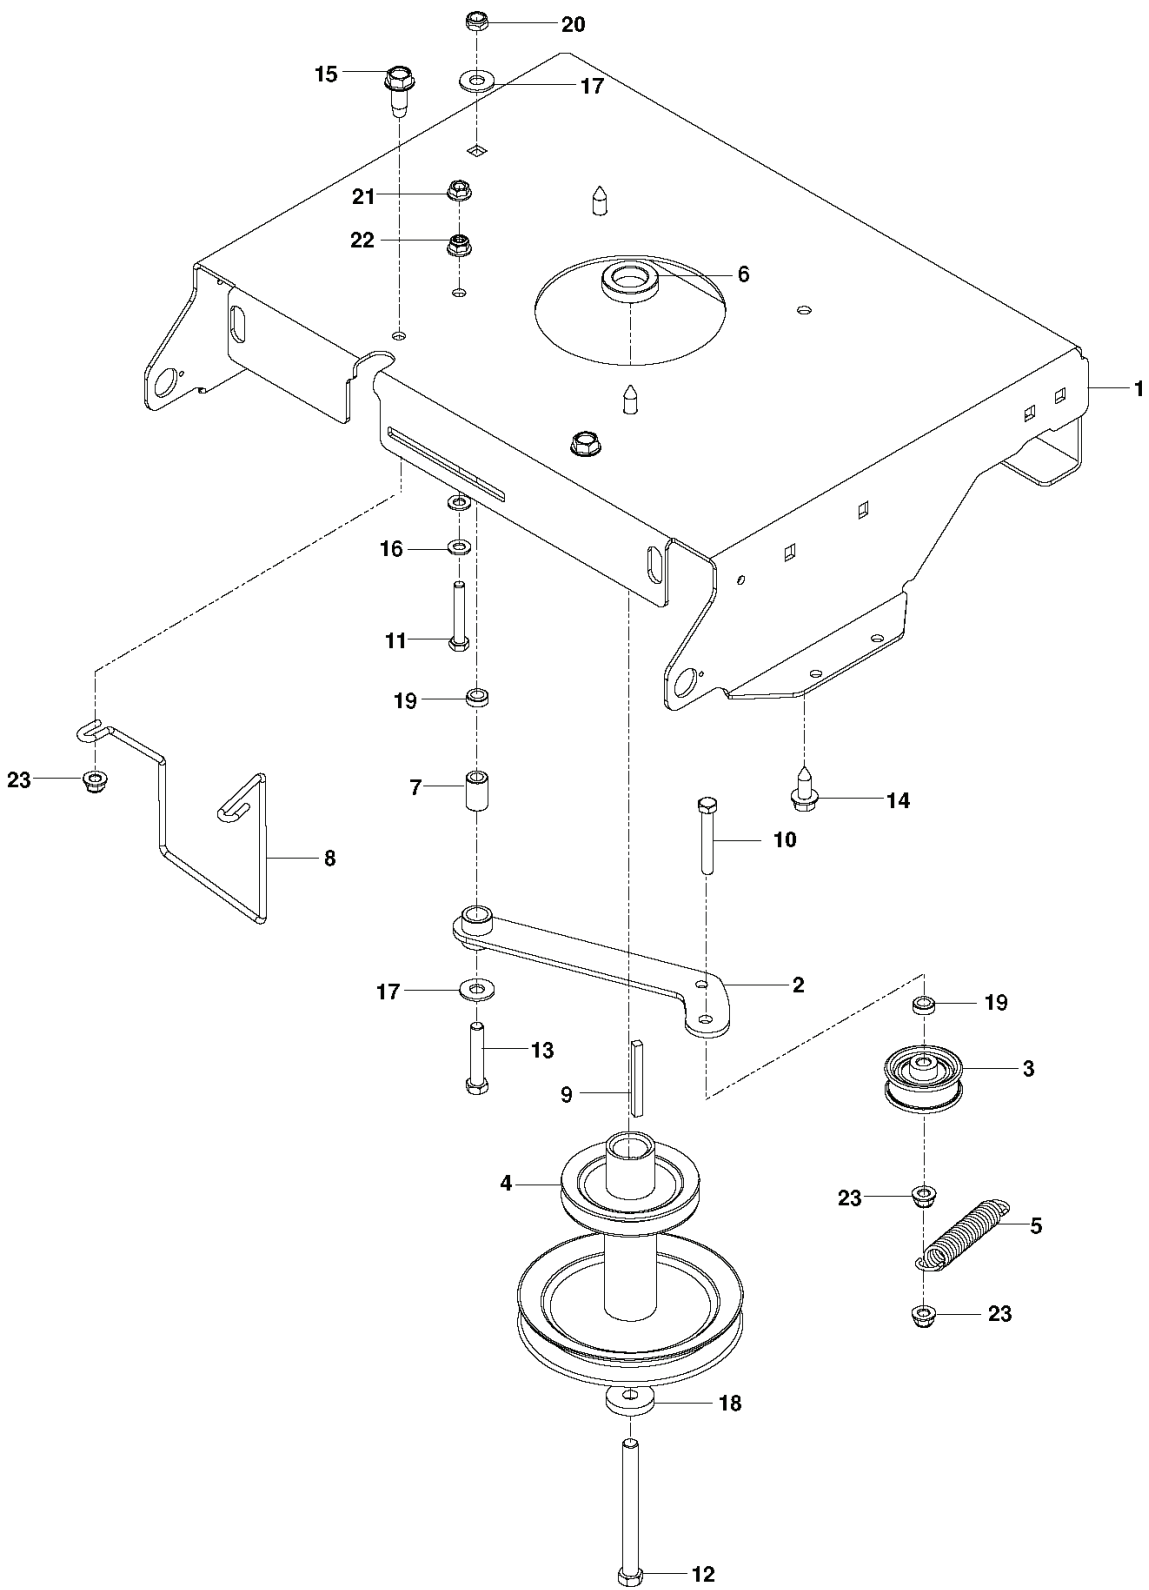

RZ 4219, 966809002-00, 2013-10

SPARE PARTS LIST

REF.	PART NO.	DESCRIPTION	REMARK	QTY.	KIT
1	578156302	ENGINE PLATE		1	
2	574497504	ARM		1	
3	539120812	PULLEY		1	
4	574382001	PULLEY		1	
5	539116350	SPRING		1	
6	539114387	SPACER		1	
7	539115270	BUSHING		1	
8	581770001	KEEPER		1	
9	539917033	KEY		1	
10	539101350	BOLT		1	
11	539976937	CAPSCREW		1	
12	574882801	BOLT		1	
13	539990588	SCREW		1	
14	532120616	HHFS 3/8-16 X 1.0 THD FORMING		3	
15	539107476	BOLT		1	
16	539990188	WASHER		2	
17	539990517	WASHER		3	
18	539115546	WASHER		1	
19	539109562	WASHER		1	
20	539200282	NUT		1	
21	539990585	NUT		1	
22	539112899	NUT, 5/16-18, NYLOC		1	
23	521996501	NUT		4	
	576014301	PIGTAIL	NEED VARIES BY MODEL	1	

REF.	PART NO.	DESCRIPTION	REMARK	QTY.	KIT
1	539120152	HYDRO		1	
2	539120153	HYDRO		1	
3	539115729	RH ROD END		2	
4	539116690	ROD END - LH		2	
5	539120157	RELEASE LEVER RH		1	
6	539120156	RELEASE LEVER LH		1	
7	575852401	BELT		1	
8	574356501	SPACING TUBE		2	
9	539120169	CONTROL ROD		2	
10	539116689	ROD END COUPLER		2	
11	539976988	PIN		2	
12	539101721	SCREW		4	
13	539976938	CAPSCREW 5/16 X 2-1/4 HED HEAD		2	
14	539990209	SCREW		4	
15	539990629	SCREW		4	
16	539112899	NUT, 5/16-18, NYLOC		10	
17	539115502	NUT		4	
18	539991073	NUT		2	
19	539990517	WASHER		4	
20	539990188	WASHER		10	

REF.	PART NO.	DESCRIPTION	REMARK	QTY.	KIT
1	532439822	SEAT		1	
2	574356302	PLATE		1	
3	539132140	SWITCH		1	
4	574191002	STOP		1	
5	532197661	HANDLE		1	
6	532198200	SPRING		1	
7	539122632	SPRING		2	
8	525464602	SUPPORT		1	
9	525864502	HOLDING DEVICE		1	
10	539119884	SPRING		2	
11	539110303	BOLT		2	
12	874780512	SCREW		2	
13	539108503	BOLT		1	
14	539990362	SCREW		2	
15	872140606	BOLT		4	
16	539112899	NUT, 5/16-18, NYLOC		4	
17	521996501	NUT		3	