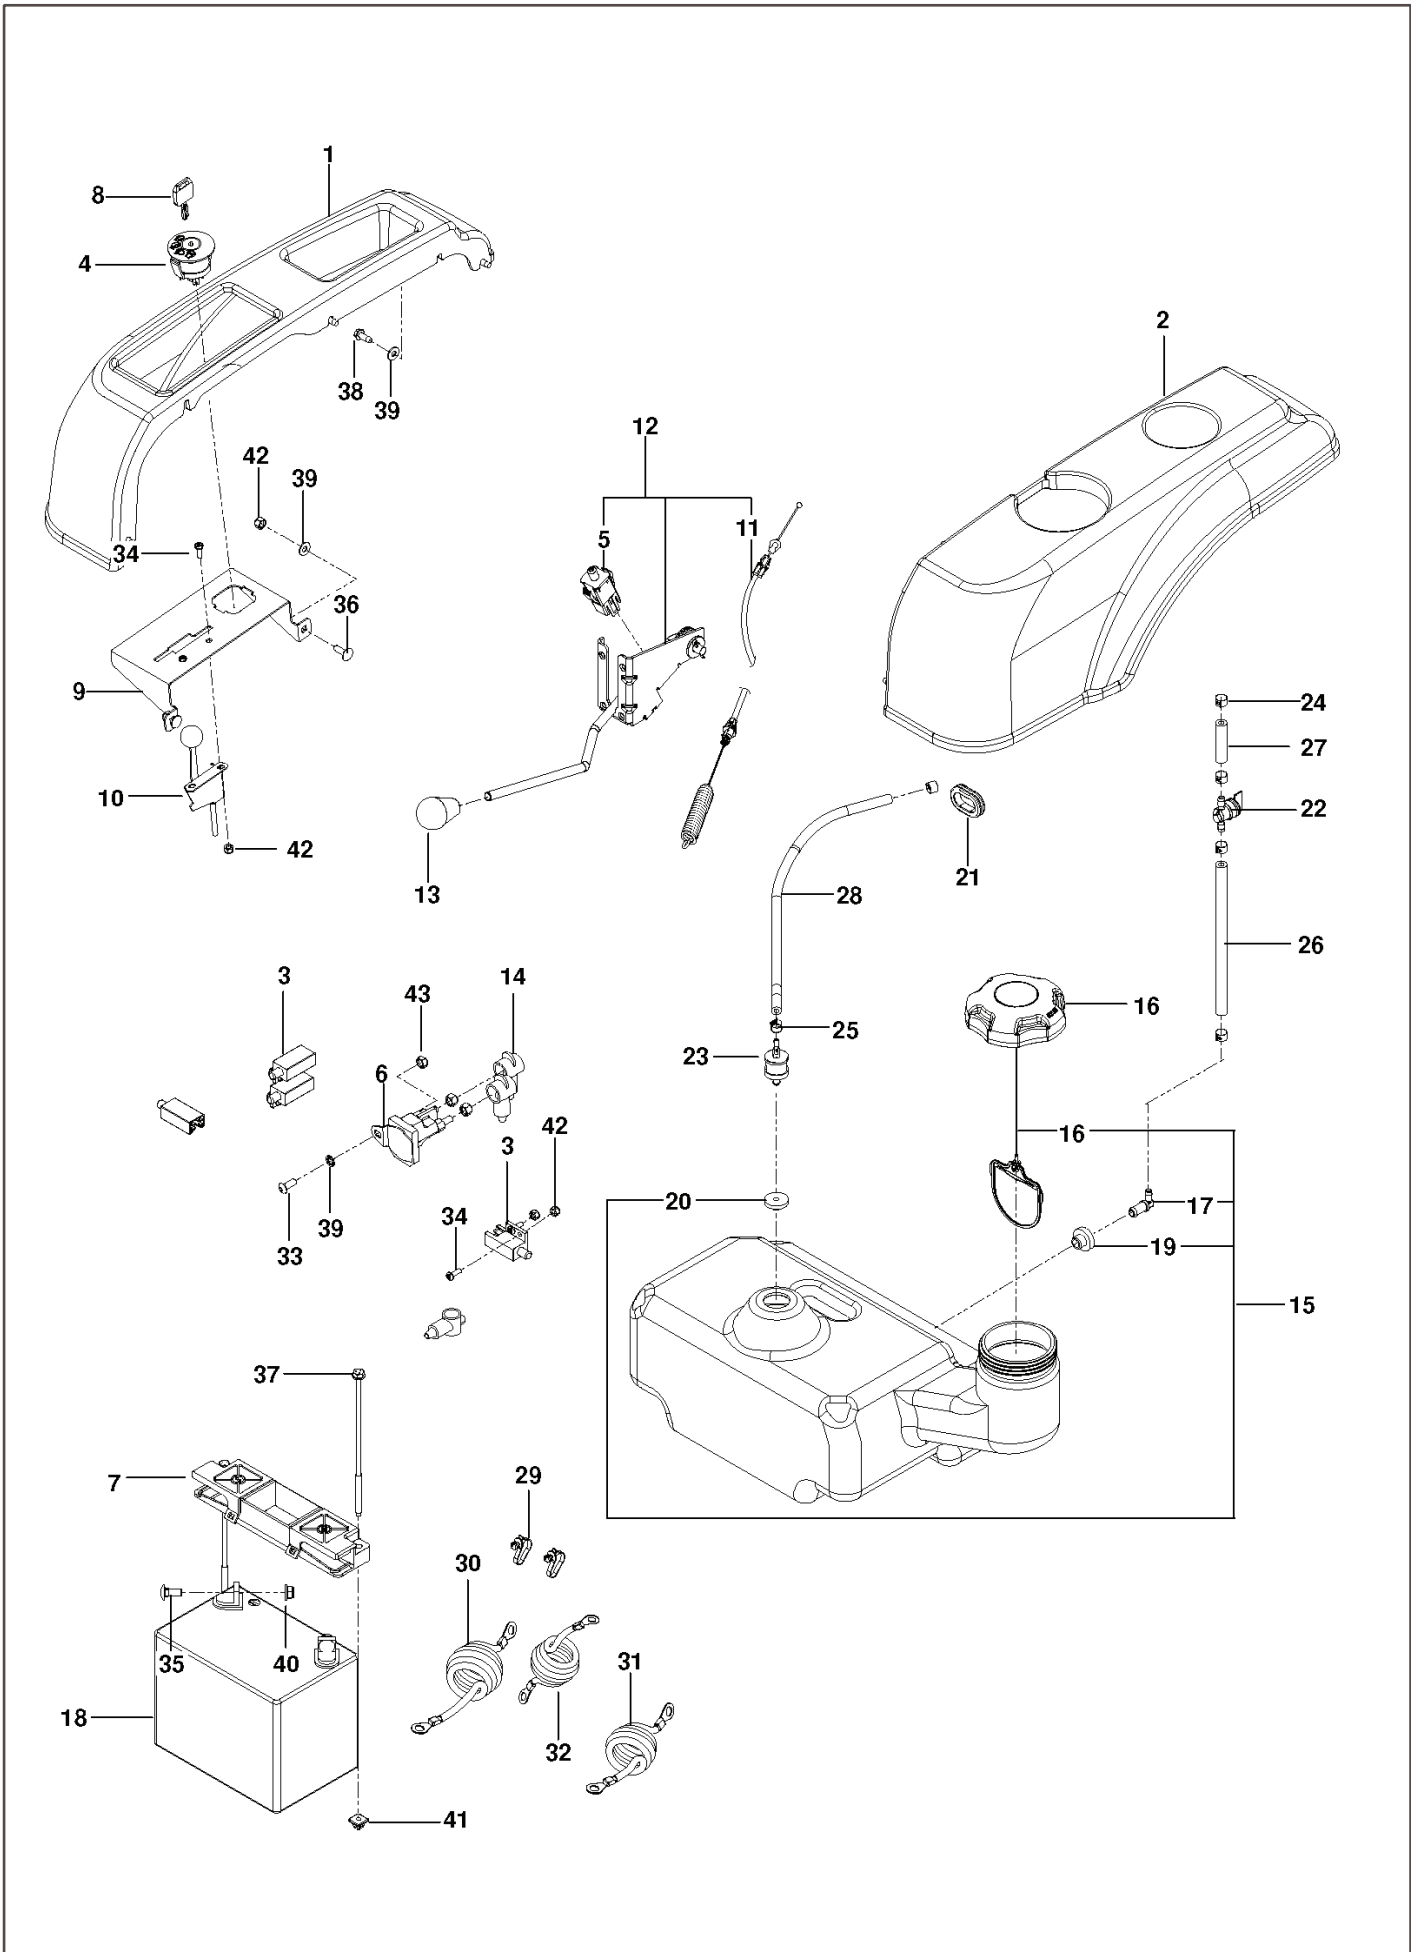

REF.	PART NO.	DESCRIPTION	REMARK	QTY.	KIT
1	525594701	FENDER		1	
2	525594702	FENDER		1	
3	532109553	SWITCH		4	
4	539107541	IGNITION SWITCH		1	
5	532176138	MICRO SWITCH		1	
6	532192507	SOLENOID		1	
7	539107628	HOLDER		1	
8	532140401	KEY		1	
9	525598601	PANEL		1	
10	585974901	CABLE		1	
11	532193235	CABLE		1	
12	575661501	SERVICE KIT		1	
13	539132624	KNOB		1	
14	539116400	TERMINAL COVER-SM		3	
15	576646403	SERVICE KIT		1	
16	575018101	CAP		1	
17	539110432	STEM, FUEL TANK		1	
18	539102436	BATTERY		1	
19	539105245	GROMMET		1	
20	576618201	GROMMET		1	
21	539105974	GROMMET		1	
22	539916325	VALVE		1	
23	576618101	TANK VENT		1	
24	539912222	CLAMP		4	
25	575436501	CLAMP		2	
26	539115736	HOSE		1	
27	539121486	HOSE		1	
28	574521305	HOSE		1	
29	505280001	TIE WRAP		2	
30	539104974	CABLE		1	
31	539103306	CABLE		1	
32	539110068	BATTERY CABLE, NEGATIVE		1	
33	539990580	SCREW		1	
34	539976952	SCREW		10	
35	872140506	BOLT		2	
36	872110406	BOLT		2	
37	532145211	BOLT		2	
38	539990362	SCREW		10	
39	819091016	WASHER		10	
40	539112899	NUT, 5/16-18, NYLOC		2	
41	539107629	NUT		2	
42	539976977	NUT		10	
43	873800400	NUT		3	
	585507101	HARNESS		1