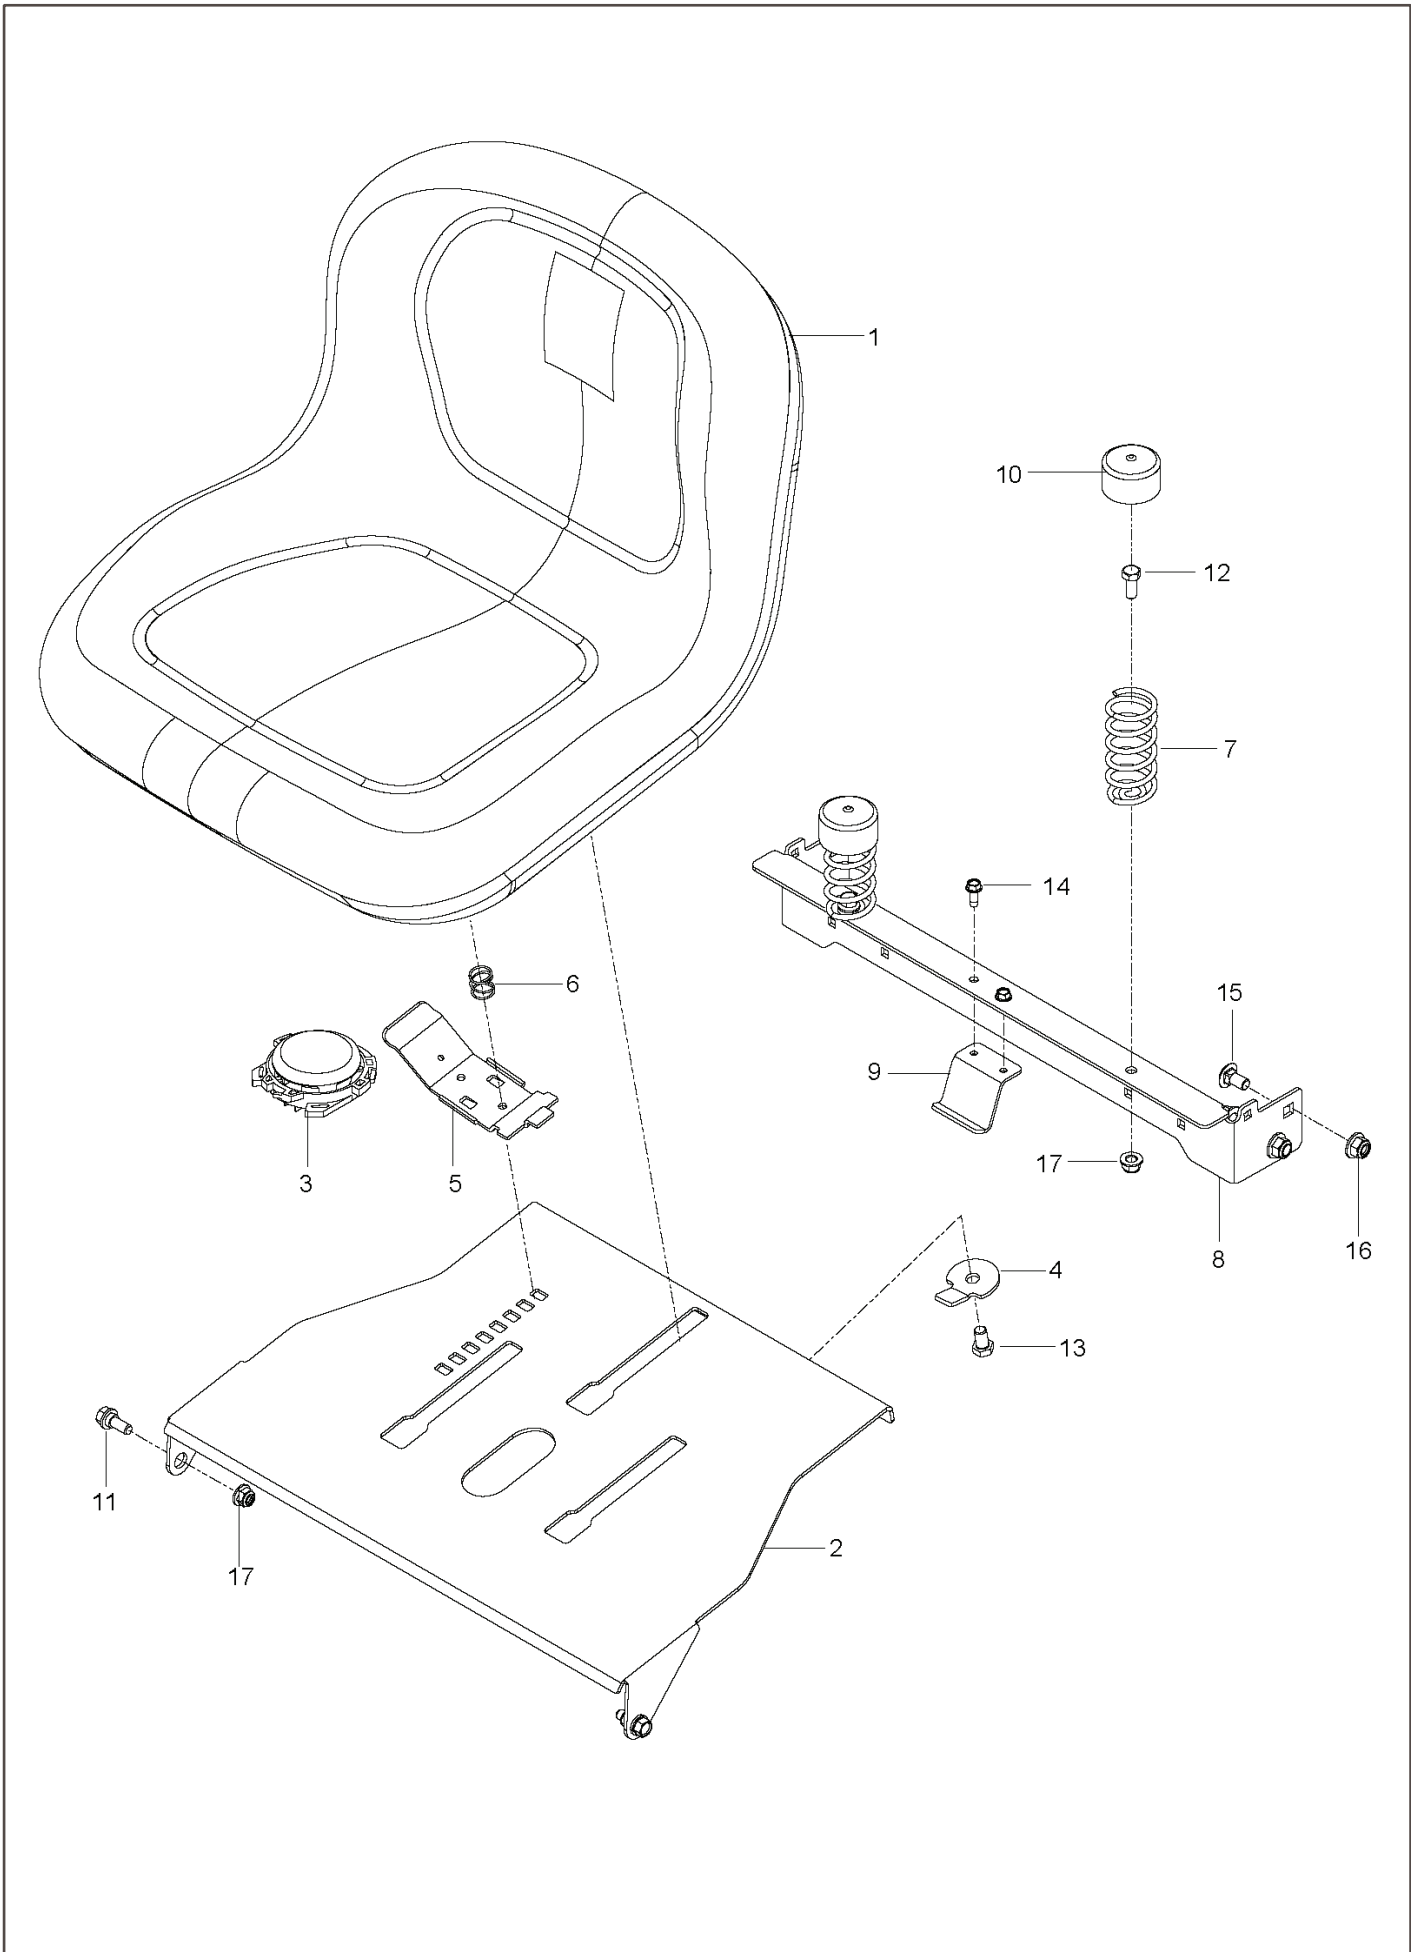

RZ 4219, 966809002-00, 2013-10

SPARE PARTS LIST

REF.	PART NO.	DESCRIPTION	REMARK	QTY.	KIT
1	578156302	ENGINE PLATE		1	
2	574497504	ARM		1	
3	539120812	PULLEY		1	
4	574382001	PULLEY		1	
5	539116350	SPRING		1	
6	539114387	SPACER		1	
7	539115270	BUSHING		1	
8	581770001	KEEPER		1	
9	539917033	KEY		1	
10	539101350	BOLT		1	
11	539976937	CAPSCREW		1	
12	574882801	BOLT		1	
13	539990588	SCREW		1	
14	532120616	HHFS 3/8-16 X 1.0 THD FORMING		3	
15	539107476	BOLT		1	
16	539990188	WASHER		2	
17	539990517	WASHER		3	
18	539115546	WASHER		1	
19	539109562	WASHER		1	
20	539200282	NUT		1	
21	539990585	NUT		1	
22	539112899	NUT, 5/16-18, NYLOC		1	
23	521996501	NUT		4	
	576014301	PIGTAIL	NEED VARIES BY MODEL	1	

REF.	PART NO.	DESCRIPTION	REMARK	QTY.	KIT
1	539120152	HYDRO		1	
2	539120153	HYDRO		1	
3	539115729	RH ROD END		2	
4	539116690	ROD END - LH		2	
5	539120157	RELEASE LEVER RH		1	
6	539120156	RELEASE LEVER LH		1	
7	575852401	BELT		1	
8	574356501	SPACING TUBE		2	
9	539120169	CONTROL ROD		2	
10	539116689	ROD END COUPLER		2	
11	539976988	PIN		2	
12	539101721	SCREW		4	
13	539976938	CAPSCREW 5/16 X 2-1/4 HED HEAD		2	
14	539990209	SCREW		4	
15	539990629	SCREW		4	
16	539112899	NUT, 5/16-18, NYLOC		10	
17	539115502	NUT		4	
18	539991073	NUT		2	
19	539990517	WASHER		4	
20	539990188	WASHER		10	

REF.	PART NO.	DESCRIPTION	REMARK	QTY.	KIT
1	532439822	SEAT		1	
2	574356302	PLATE		1	
3	539132140	SWITCH		1	
4	574191002	STOP		1	
5	532197661	HANDLE		1	
6	532198200	SPRING		1	
7	539122632	SPRING		2	
8	525464602	SUPPORT		1	
9	525864502	HOLDING DEVICE		1	
10	539119884	SPRING		2	
11	539110303	BOLT		2	
12	874780512	SCREW		2	
13	539108503	BOLT		1	
14	539990362	SCREW		2	
15	872140606	BOLT		4	
16	539112899	NUT, 5/16-18, NYLOC		4	
17	521996501	NUT		3	