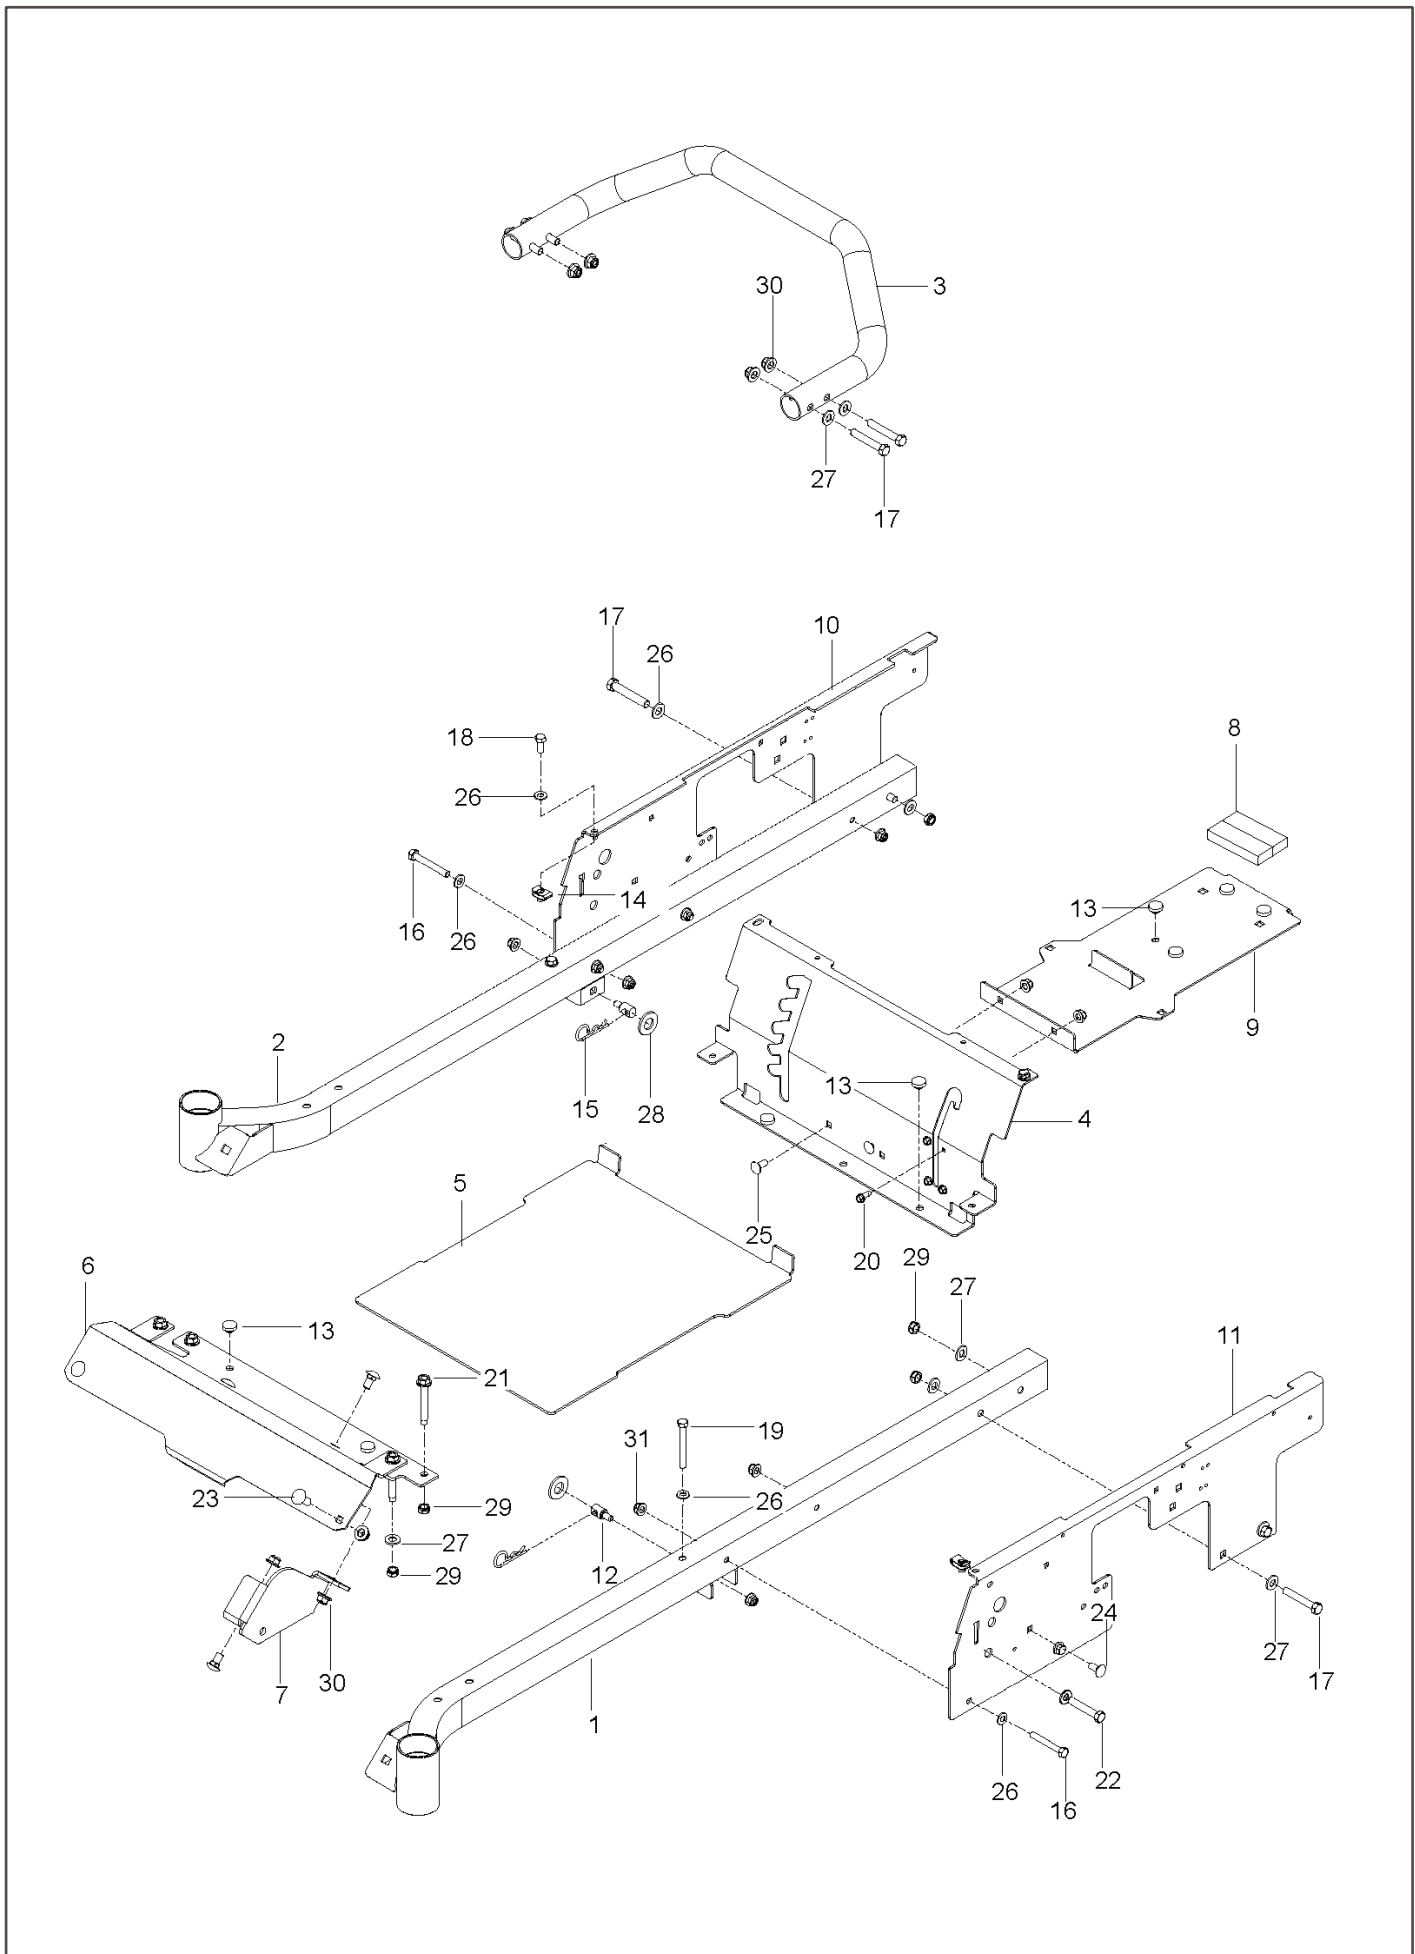

RZ 4219, 966809002-00, 2013-10

SPARE PARTS LIST

REF.	PART NO.	DESCRIPTION	REMARK	QTY.	KIT
1	578156302	ENGINE PLATE		1	
2	574497504	ARM		1	
3	539120812	PULLEY		1	
4	574382001	PULLEY		1	
5	539116350	SPRING		1	
6	539114387	SPACER		1	
7	539115270	BUSHING		1	
8	581770001	KEEPER		1	
9	539917033	KEY		1	
10	539101350	BOLT		1	
11	539976937	CAPSCREW		1	
12	574882801	BOLT		1	
13	539990588	SCREW		1	
14	532120616	HHFS 3/8-16 X 1.0 THD FORMING		3	
15	539107476	BOLT		1	
16	539990188	WASHER		2	
17	539990517	WASHER		3	
18	539115546	WASHER		1	
19	539109562	WASHER		1	
20	539200282	NUT		1	
21	539990585	NUT		1	
22	539112899	NUT, 5/16-18, NYLOC		1	
23	521996501	NUT		4	
	576014301	PIGTAIL	NEED VARIES BY MODEL	1	

REF.	PART NO.	DESCRIPTION	REMARK	QTY.	KIT
1	539120152	HYDRO		1	
2	539120153	HYDRO		1	
3	539115729	RH ROD END		2	
4	539116690	ROD END - LH		2	
5	539120157	RELEASE LEVER RH		1	
6	539120156	RELEASE LEVER LH		1	
7	575852401	BELT		1	
8	574356501	SPACING TUBE		2	
9	539120169	CONTROL ROD		2	
10	539116689	ROD END COUPLER		2	
11	539976988	PIN		2	
12	539101721	SCREW		4	
13	539976938	CAPSCREW 5/16 X 2-1/4 HED HEAD		2	
14	539990209	SCREW		4	
15	539990629	SCREW		4	
16	539112899	NUT, 5/16-18, NYLOC		10	
17	539115502	NUT		4	
18	539991073	NUT		2	
19	539990517	WASHER		4	
20	539990188	WASHER		10	

REF.	PART NO.	DESCRIPTION	REMARK	QTY.	KIT
1	532439822	SEAT		1	
2	574356302	PLATE		1	
3	539132140	SWITCH		1	
4	574191002	STOP		1	
5	532197661	HANDLE		1	
6	532198200	SPRING		1	
7	539122632	SPRING		2	
8	525464602	SUPPORT		1	
9	525864502	HOLDING DEVICE		1	
10	539119884	SPRING		2	
11	539110303	BOLT		2	
12	874780512	SCREW		2	
13	539108503	BOLT		1	
14	539990362	SCREW		2	
15	872140606	BOLT		4	
16	539112899	NUT, 5/16-18, NYLOC		4	
17	521996501	NUT		3	