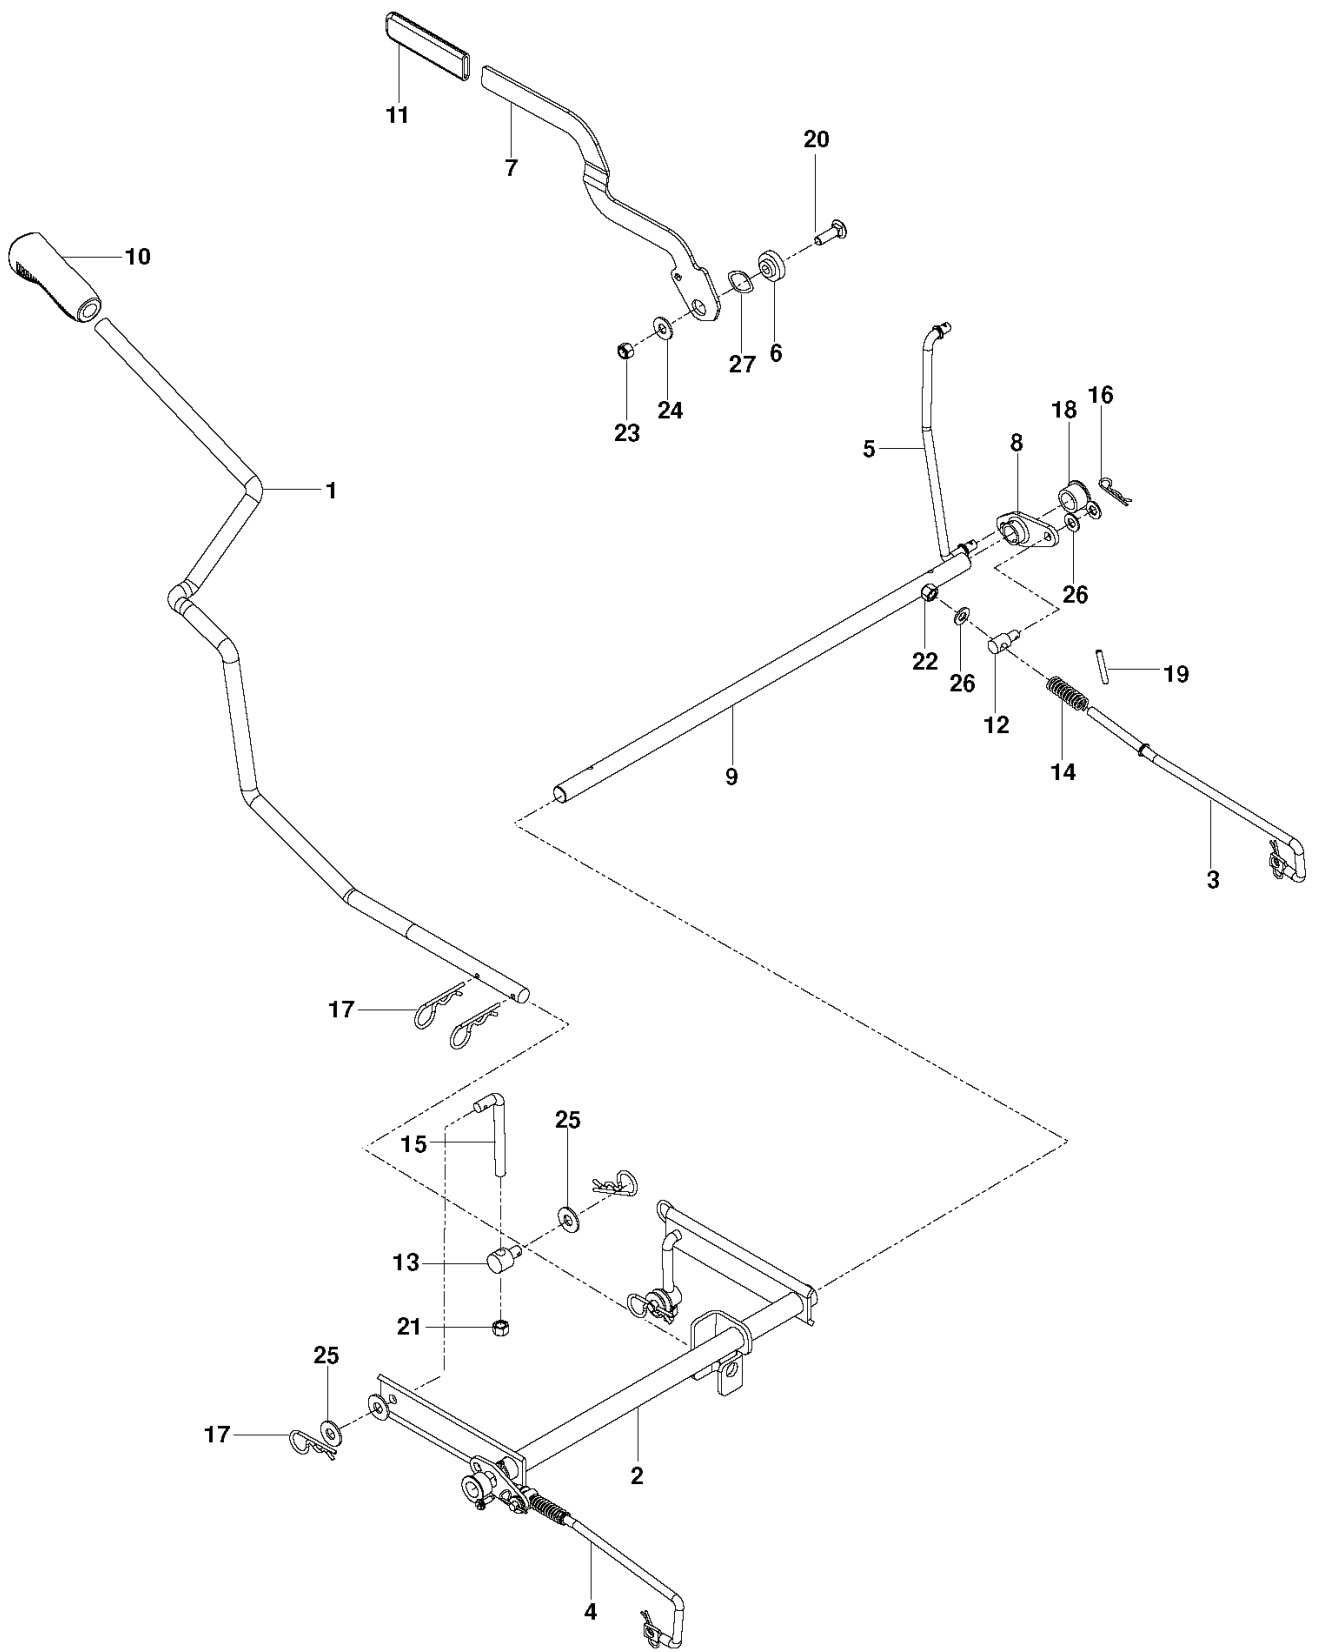

RZ 4219, 966809001, 2012-02

SPARE PARTS LIST

REF.	PART NO.	DESCRIPTION	REMARK	QTY.	KIT
1	525580402	ARM		1	
2	574356802	SHAFT		1	
3	525583601	LINKAGE	RH	1	
4	525583701	LINKAGE	LH	1	
5	525735701	LINKAGE		1	
6	539120220	ARM		1	
7	525485602	HANDLE		1	
8	525580201	BELLCRANK		2	
9	574356601	ROD		1	
10	532196492	GRIP		1	
11	539120921	GRIP		1	
12	539112308	BRAKE SWIVEL		2	
13	539118179	SWIVEL		2	
14	539101224	SPRING		2	
15	539115247	L ROD 3-1/8"		2	
16	539976988	PIN		4	
17	539976989	SPLIT PIN		6	
18	539109368	BUSHING		2	
19	539101082	PIN RETAINING SCREW		2	
20	539100413	RHSNB 3/8-16 X 1-1/4 GD5 ZN		1	
21	539976979	NUT		3	
22	539990717	NUT		2	
23	539200282	NUT		1	
24	539102843	WASHER		1	
25	539990517	WASHER		7	
26	539990188	WASHER		6	
27	539133007	WASHER		1	

REF.	PART NO.	DESCRIPTION	REMARK	QTY.	KIT
1	578156302	ENGINE PLATE		1	
2	574497504	ARM		1	
3	539120812	PULLEY		1	
4	574382001	PULLEY		1	
5	539116350	SPRING		1	
6	539114387	SPACER		1	
7	539115270	BUSHING		1	
8	581770001	KEEPER		1	
9	539917033	KEY		1	
10	539101350	BOLT		1	
11	539976937	CAPSCREW		1	
12	574882801	BOLT		1	
13	539990588	SCREW		1	
14	532120616	HHFS 3/8-16 X 1.0 THD FORMING		3	
15	539107476	BOLT		1	
16	539990188	WASHER		2	
17	539990517	WASHER		3	
18	539115546	WASHER		1	
19	539109562	WASHER		1	
20	539200282	NUT		1	
21	539990585	NUT		1	
22	539112899	NUT, 5/16-18, NYLOC		1	
23	521996501	NUT		4	
	576014301	PIGTAIL	NEED VARIES BY MODEL	1	