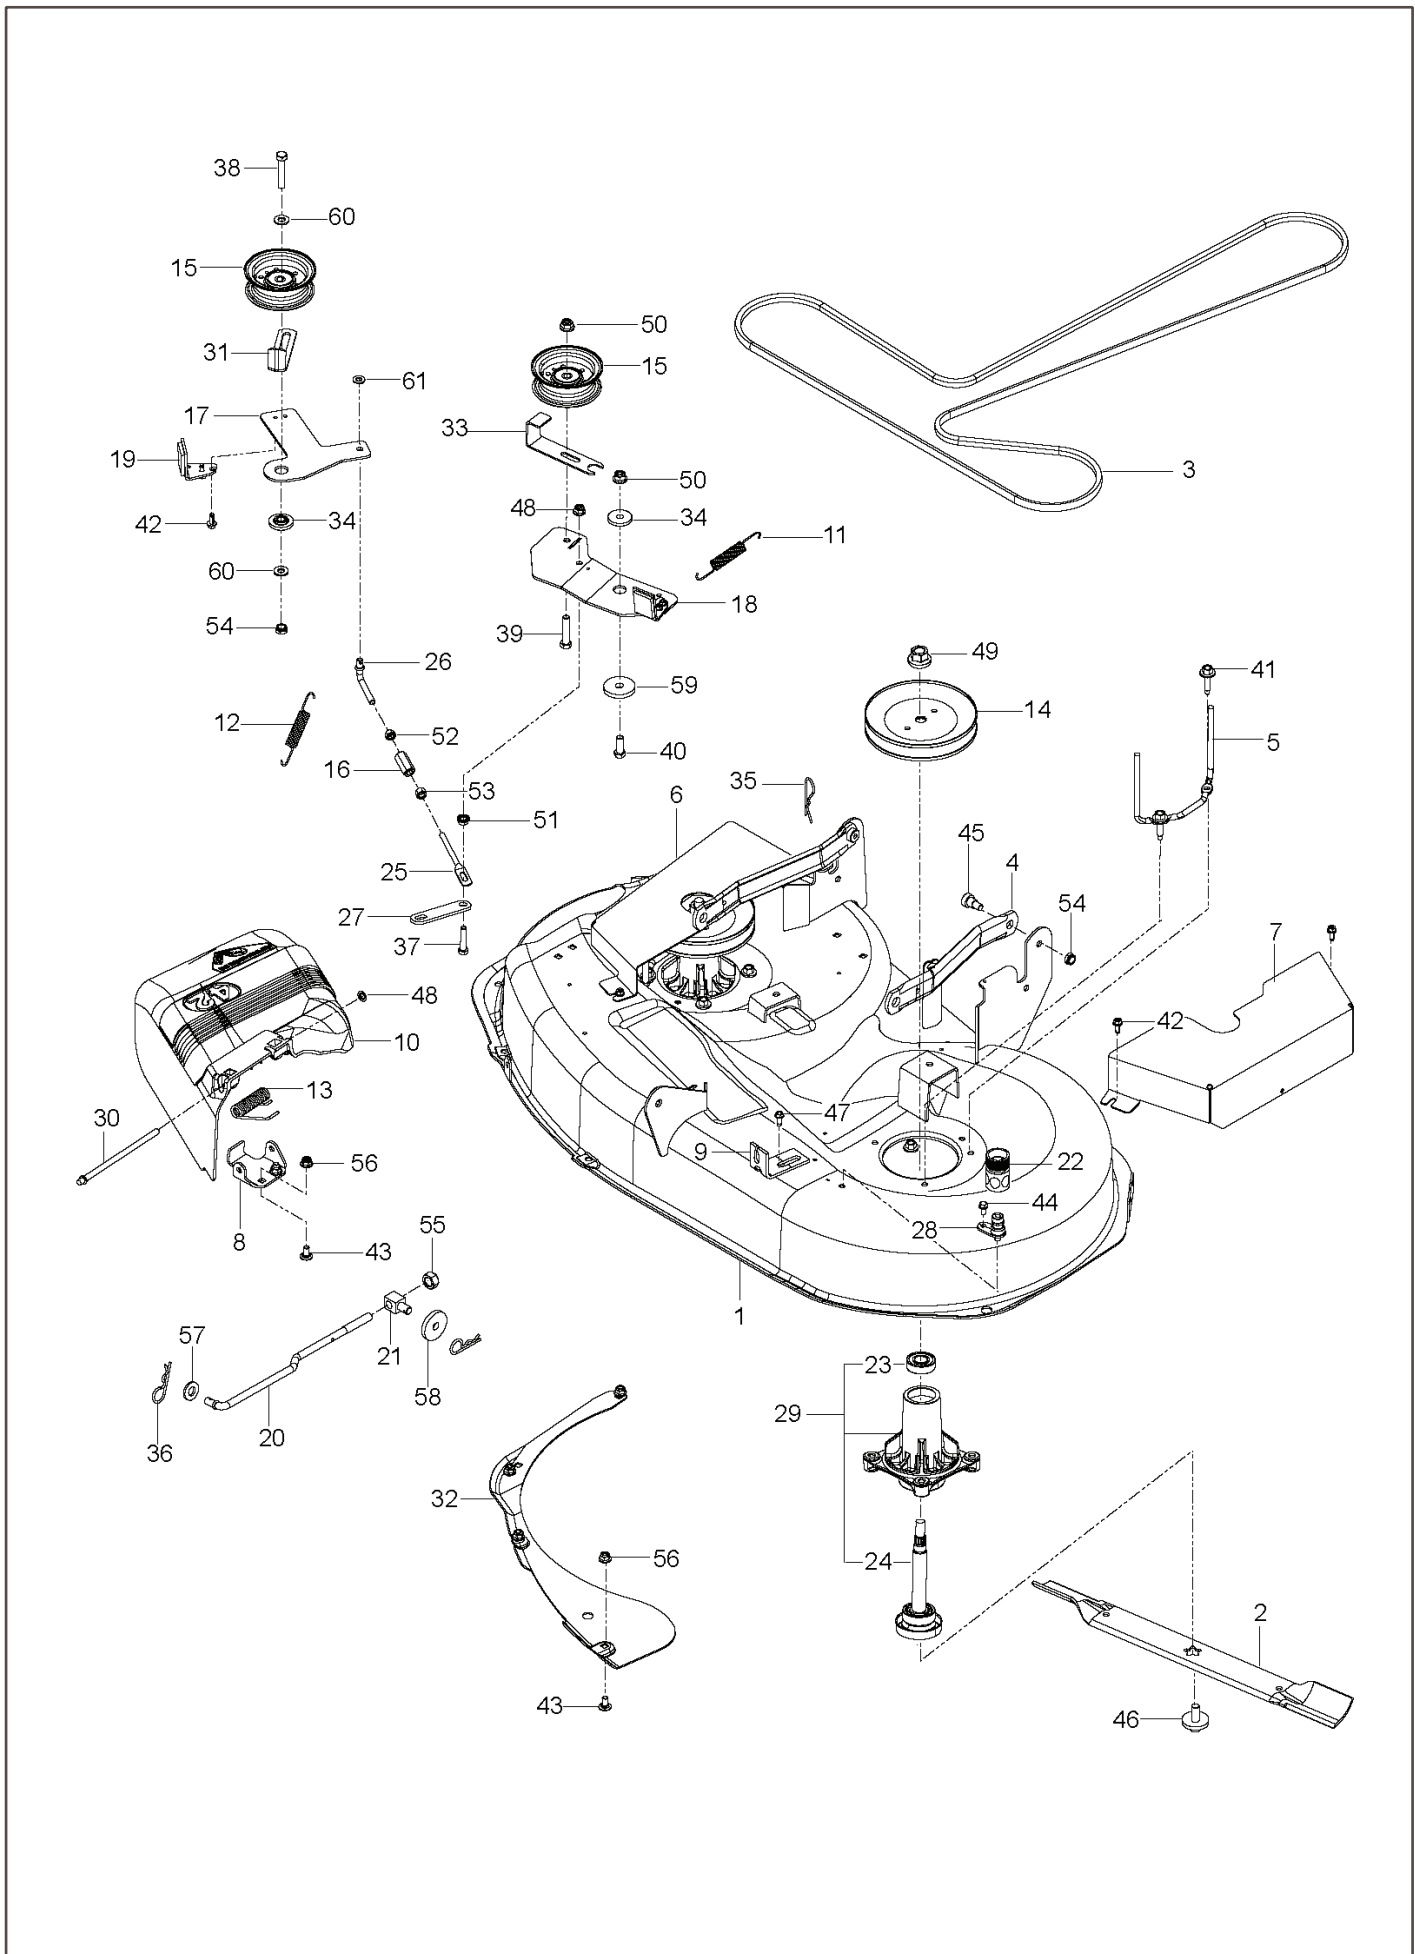

REF.	PART NO.	DESCRIPTION	REMARK	QTY.	KIT
1	575699801	DECK	w/ SAFETY DECALS	1	
2	532134149	RIDE ON BLADE		2	
3	581805901	BELT		1	
4	532195185	ARM		2	
5	532400140	KEEPER		1	
6	575754602	GUARD	RH	1	
7	575754502	GUARD	LH	1	
8	532192557	HINGE		1	
9	532417645	BRACKET		1	
10	532193108	DEFLECTOR		1	
11	532401872	SPRING		1	
12	581542601	SPRING		1	
13	532123713	SPRING		1	
14	532195945	PULLEY		2	
15	532177968	PULLEY		2	
16	539116689	ROD END COUPLER		1	
17	574693302	ARM		1	
18	574694502	ARM		1	
19	532199470	ARM		2	
20	532195740	LINK LIFT SUSP. FRONT MOWER		1	
21	581514301	SWIVEL		1	
22	532416405	COUPLING		1	
23	585323901	BEARING		2	
24	587256501	SHAFT		2	
25	581866301	LINK		1	
26	581866201	LINK		1	
27	581542701	ATTACHMENT PLATE		1	
28	532415598	HOSE COUPLING		1	
29	587253301	MANDREL		2	
30	532131491	SHAFT		1	
31	525851801	GUIDE		1	
32	539110463	BAFFLE VORTEX 42		1	
33	577209101	KEEPER		1	
34	532199092	SPACER		2	
35	532165898	SPRING		1	
36	539976989	SPLIT PIN		2	
37	539976935	CAPSCREW		1	
38	874780632	SCREW		1	
39	874780628	BOLT		1	
40	874780616	BOLT		2	
41	584953901	BOLT		8	
42	539107631	SCREW		8	
43	872110505	BOLT		8	
44	532137729	SCREW		1	
45	539113621	SB 3/8-16 X 3/8 SKT HD ZD		2	
46	584309301	SCREW		2	
47	817000510	BOLT		1	
48	532110452	NUT		1	
49	539107590	NUT		2	
50	521996501	NUT		2	
51	539990585	NUT		1	
52	539991073	NUT		1	
53	539990223	NUT		1	
54	539200282	NUT		3	
55	573975201	NUT		1	
56	539112899	NUT, 5/16-18, NYLOC		9	
57	819171713	WASHER		1	
58	539106504	WASHER		1	
59	539102998	WASHER		1	
60	819131316	WASHER		2	
61	819111116	WASHER		1