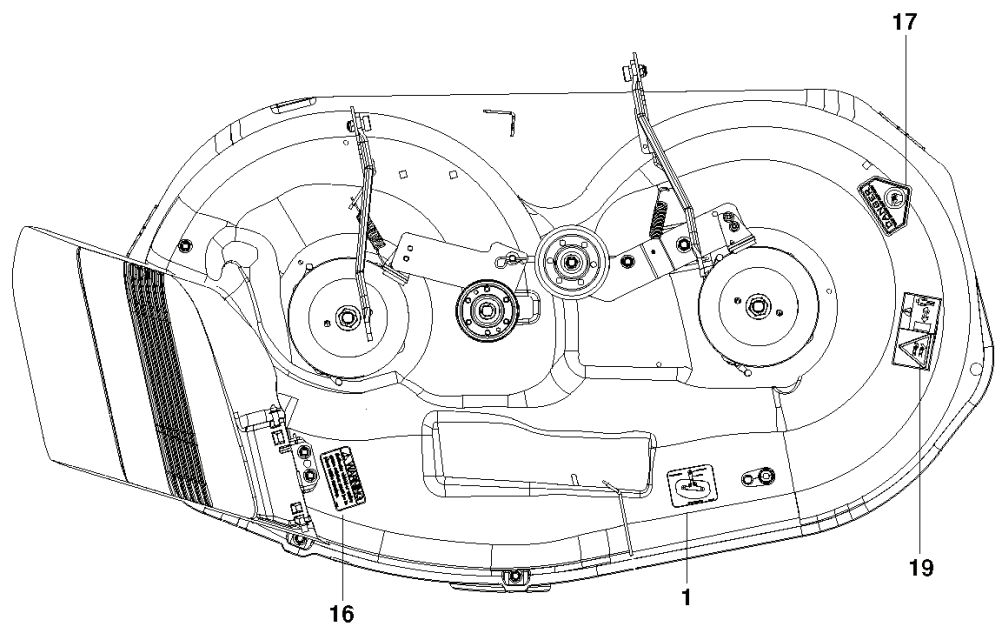

RZ 4219, 966809001, 2012-02

SPARE PARTS LIST

REF.	PART NO.	DESCRIPTION	REMARK	QTY.	KIT
1	525580402	ARM		1	
2	574356802	SHAFT		1	
3	525583601	LINKAGE	RH	1	
4	525583701	LINKAGE	LH	1	
5	525735701	LINKAGE		1	
6	539120220	ARM		1	
7	525485602	HANDLE		1	
8	525580201	BELLCRANK		2	
9	574356601	ROD		1	
10	532196492	GRIP		1	
11	539120921	GRIP		1	
12	539112308	BRAKE SWIVEL		2	
13	539118179	SWIVEL		2	
14	539101224	SPRING		2	
15	539115247	L ROD 3-1/8"		2	
16	539976988	PIN		4	
17	539976989	SPLIT PIN		6	
18	539109368	BUSHING		2	
19	539101082	PIN RETAINING SCREW		2	
20	539100413	RHSNB 3/8-16 X 1-1/4 GD5 ZN		1	
21	539976979	NUT		3	
22	539990717	NUT		2	
23	539200282	NUT		1	
24	539102843	WASHER		1	
25	539990517	WASHER		7	
26	539990188	WASHER		6	
27	539133007	WASHER		1	

REF.	PART NO.	DESCRIPTION	REMARK	QTY.	KIT
1	578156302	ENGINE PLATE		1	
2	574497504	ARM		1	
3	539120812	PULLEY		1	
4	574382001	PULLEY		1	
5	539116350	SPRING		1	
6	539114387	SPACER		1	
7	539115270	BUSHING		1	
8	581770001	KEEPER		1	
9	539917033	KEY		1	
10	539101350	BOLT		1	
11	539976937	CAPSCREW		1	
12	574882801	BOLT		1	
13	539990588	SCREW		1	
14	532120616	HHFS 3/8-16 X 1.0 THD FORMING		3	
15	539107476	BOLT		1	
16	539990188	WASHER		2	
17	539990517	WASHER		3	
18	539115546	WASHER		1	
19	539109562	WASHER		1	
20	539200282	NUT		1	
21	539990585	NUT		1	
22	539112899	NUT, 5/16-18, NYLOC		1	
23	521996501	NUT		4	
	576014301	PIGTAIL	NEED VARIES BY MODEL	1	