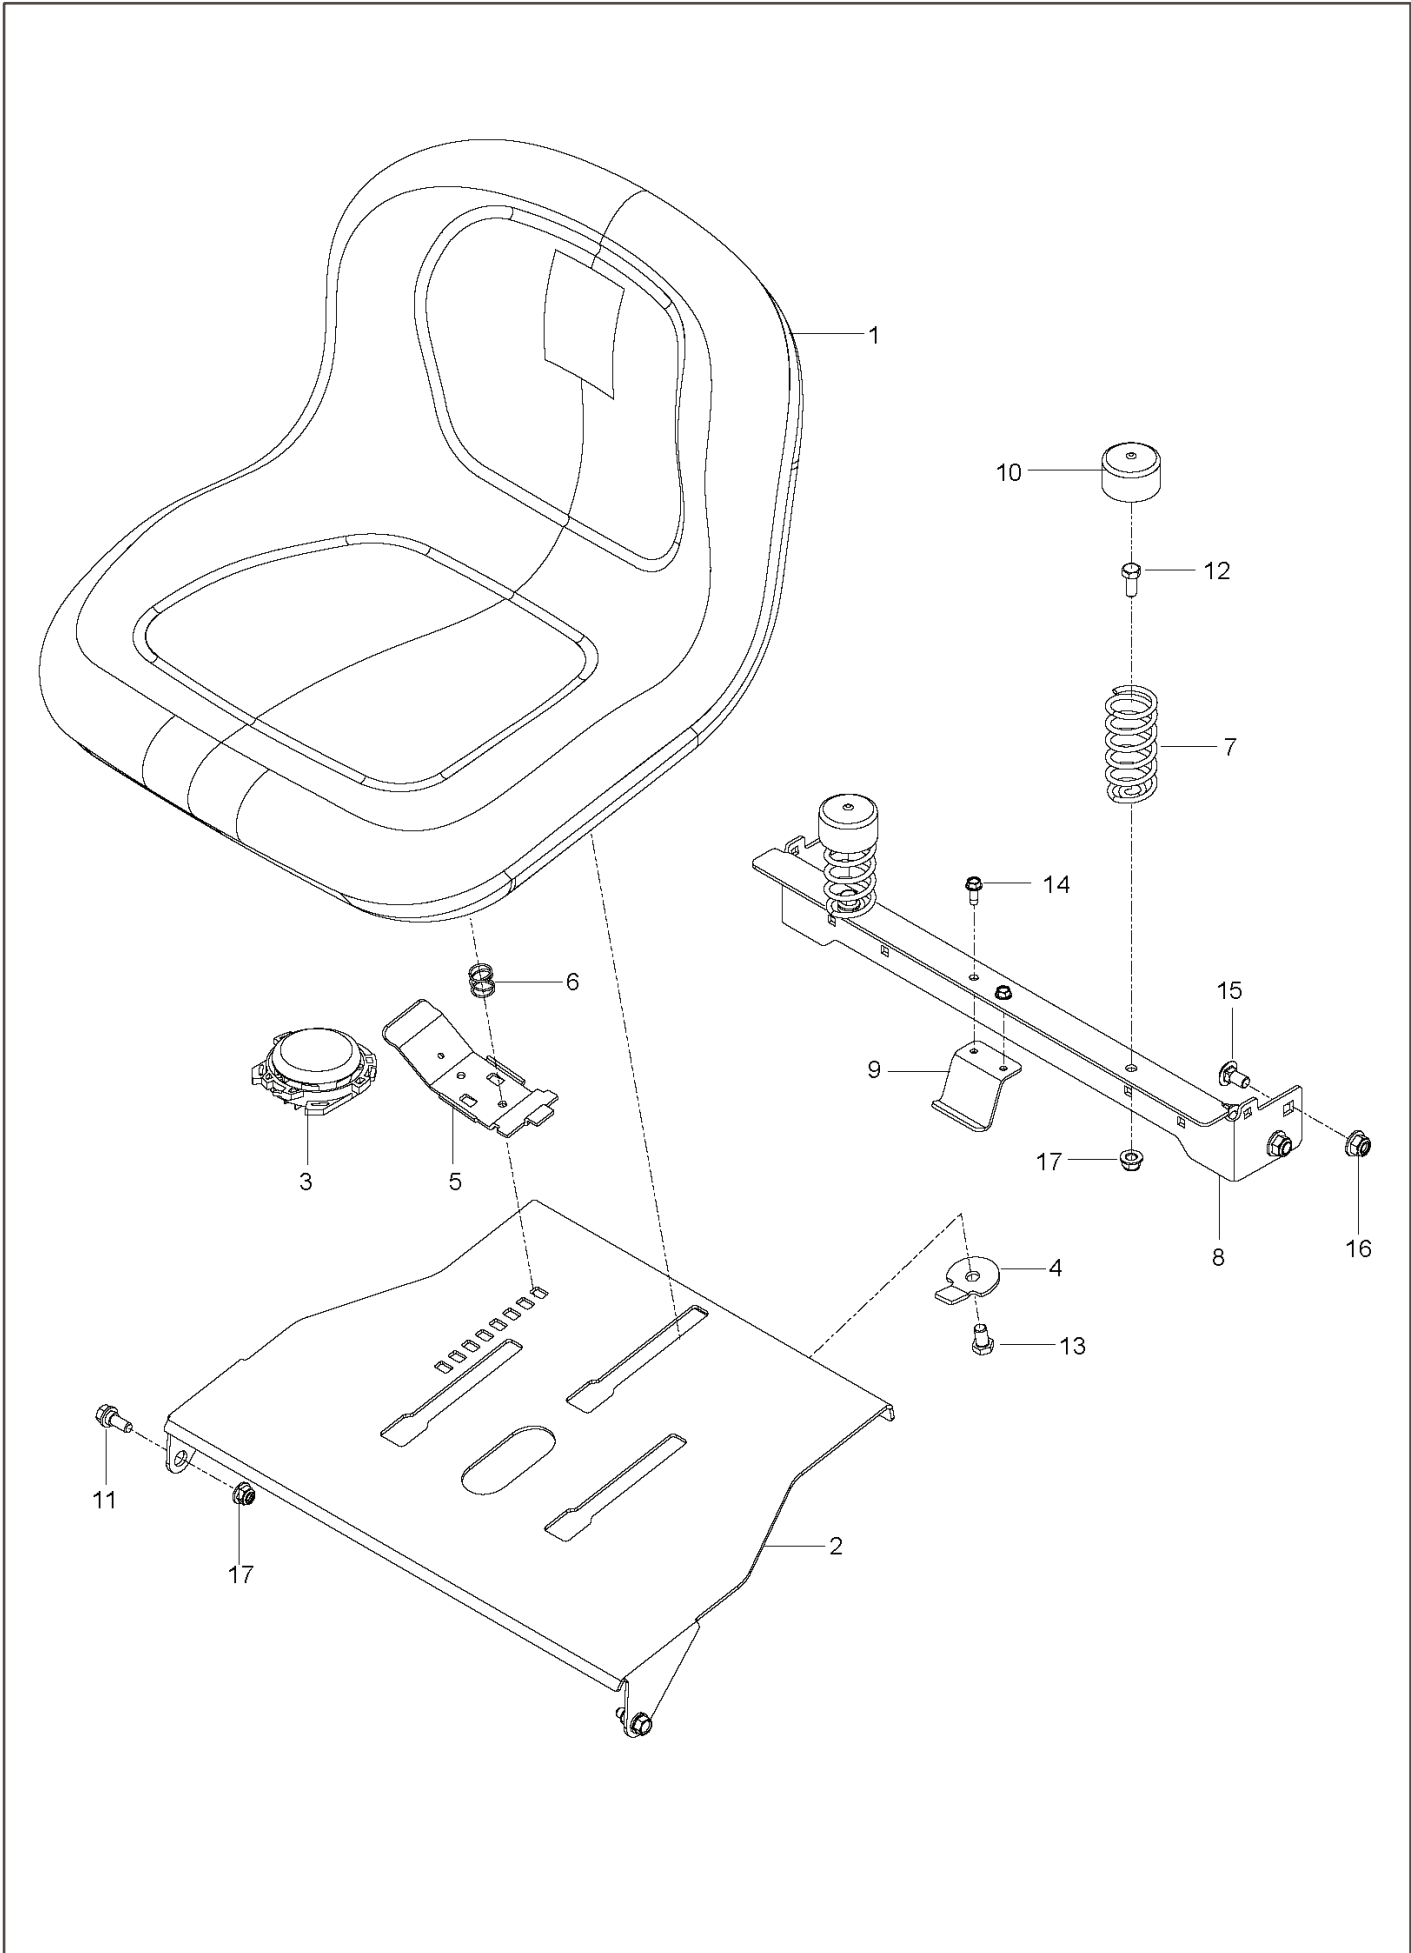

REF.	PART NO.	DESCRIPTION	REMARK	QTY.	KIT
1	532439822	SEAT		1	
2	574356302	PLATE		1	
3	539132140	SWITCH		1	
4	574191002	STOP		1	
5	532197661	HANDLE		1	
6	532198200	SPRING		1	
7	539122632	SPRING		2	
8	525464602	SUPPORT		1	
9	525864502	HOLDING DEVICE		1	
10	539119884	SPRING		2	
11	539110303	BOLT		2	
12	874780512	SCREW		2	
13	539108503	BOLT		1	
14	539990362	SCREW		2	
15	872140606	BOLT		4	
16	539112899	NUT, 5/16-18, NYLOC		4	
17	521996501	NUT		3