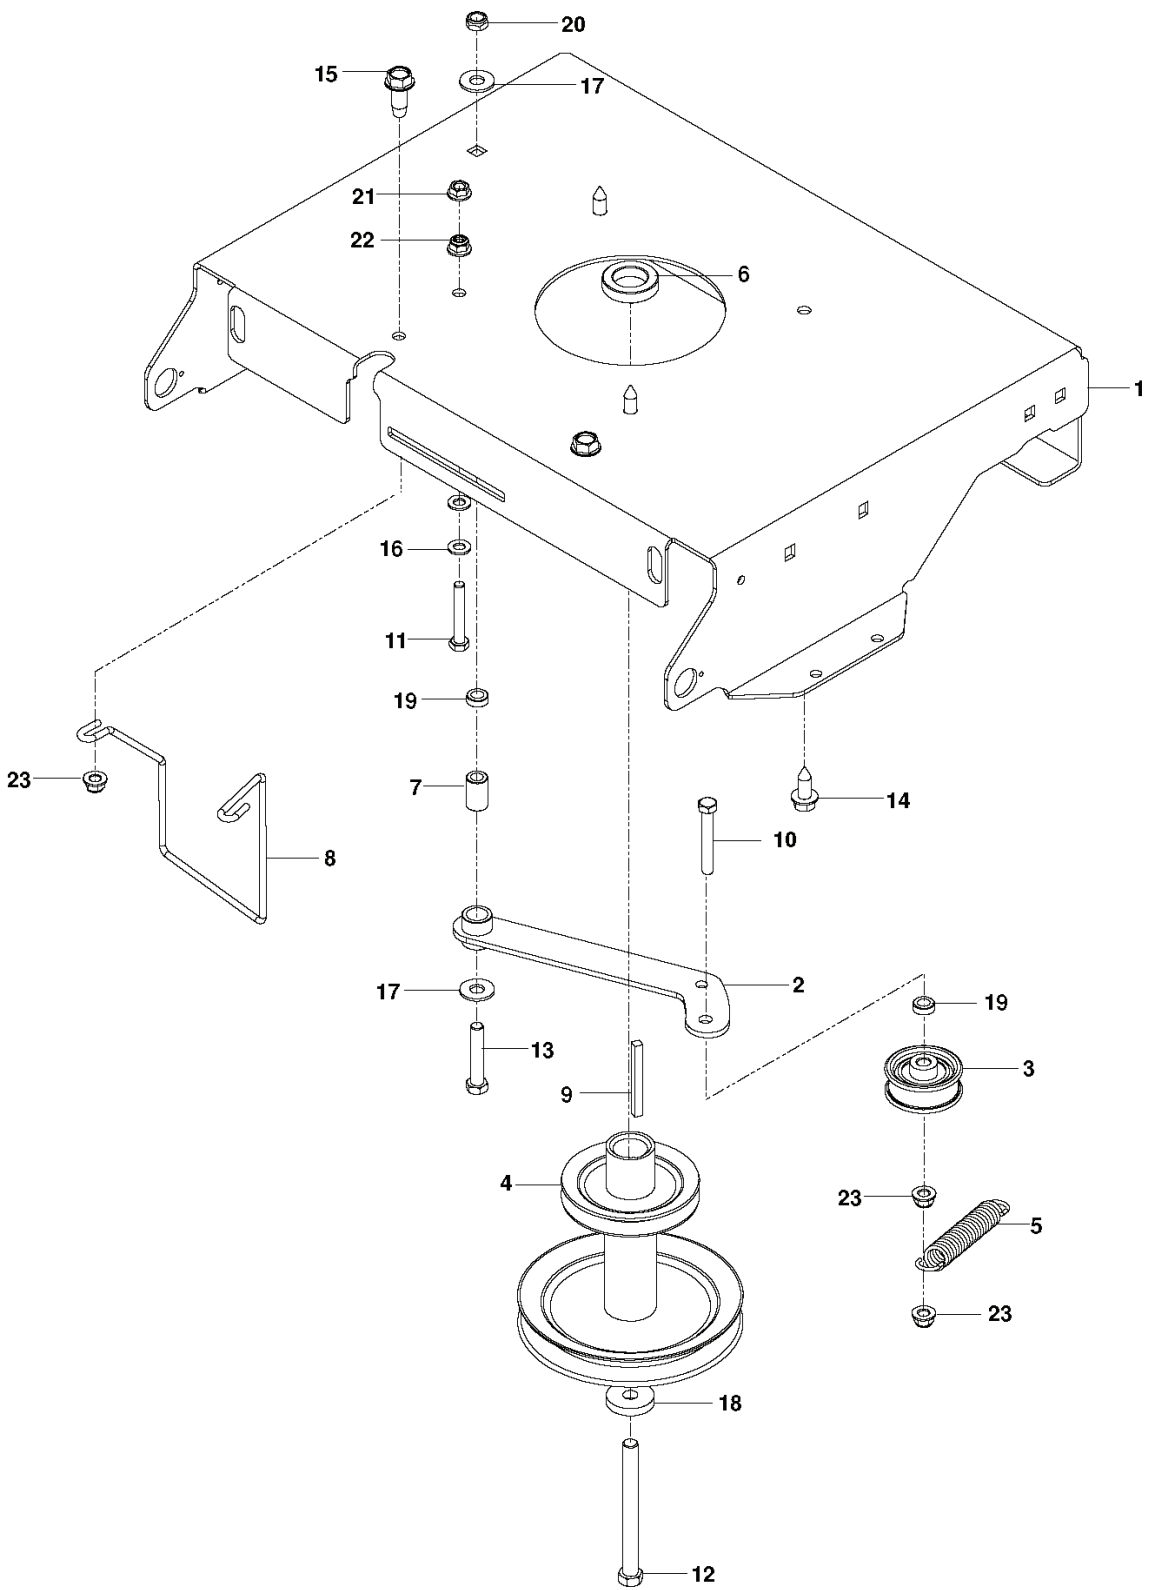

RZ 4219, 966809001, 2012-02

SPARE PARTS LIST

REF.	PART NO.	DESCRIPTION	REMARK	QTY.	KIT
1	525580402	ARM		1	
2	574356802	SHAFT		1	
3	525583601	LINKAGE	RH	1	
4	525583701	LINKAGE	LH	1	
5	525735701	LINKAGE		1	
6	539120220	ARM		1	
7	525485602	HANDLE		1	
8	525580201	BELLCRANK		2	
9	574356601	ROD		1	
10	532196492	GRIP		1	
11	539120921	GRIP		1	
12	539112308	BRAKE SWIVEL		2	
13	539118179	SWIVEL		2	
14	539101224	SPRING		2	
15	539115247	L ROD 3-1/8"		2	
16	539976988	PIN		4	
17	539976989	SPLIT PIN		6	
18	539109368	BUSHING		2	
19	539101082	PIN RETAINING SCREW		2	
20	539100413	RHSNB 3/8-16 X 1-1/4 GD5 ZN		1	
21	539976979	NUT		3	
22	539990717	NUT		2	
23	539200282	NUT		1	
24	539102843	WASHER		1	
25	539990517	WASHER		7	
26	539990188	WASHER		6	
27	539133007	WASHER		1	

REF.	PART NO.	DESCRIPTION	REMARK	QTY.	KIT
1	578156302	ENGINE PLATE		1	
2	574497504	ARM		1	
3	539120812	PULLEY		1	
4	574382001	PULLEY		1	
5	539116350	SPRING		1	
6	539114387	SPACER		1	
7	539115270	BUSHING		1	
8	581770001	KEEPER		1	
9	539917033	KEY		1	
10	539101350	BOLT		1	
11	539976937	CAPSCREW		1	
12	574882801	BOLT		1	
13	539990588	SCREW		1	
14	532120616	HHFS 3/8-16 X 1.0 THD FORMING		3	
15	539107476	BOLT		1	
16	539990188	WASHER		2	
17	539990517	WASHER		3	
18	539115546	WASHER		1	
19	539109562	WASHER		1	
20	539200282	NUT		1	
21	539990585	NUT		1	
22	539112899	NUT, 5/16-18, NYLOC		1	
23	521996501	NUT		4	
	576014301	PIGTAIL	NEED VARIES BY MODEL	1	