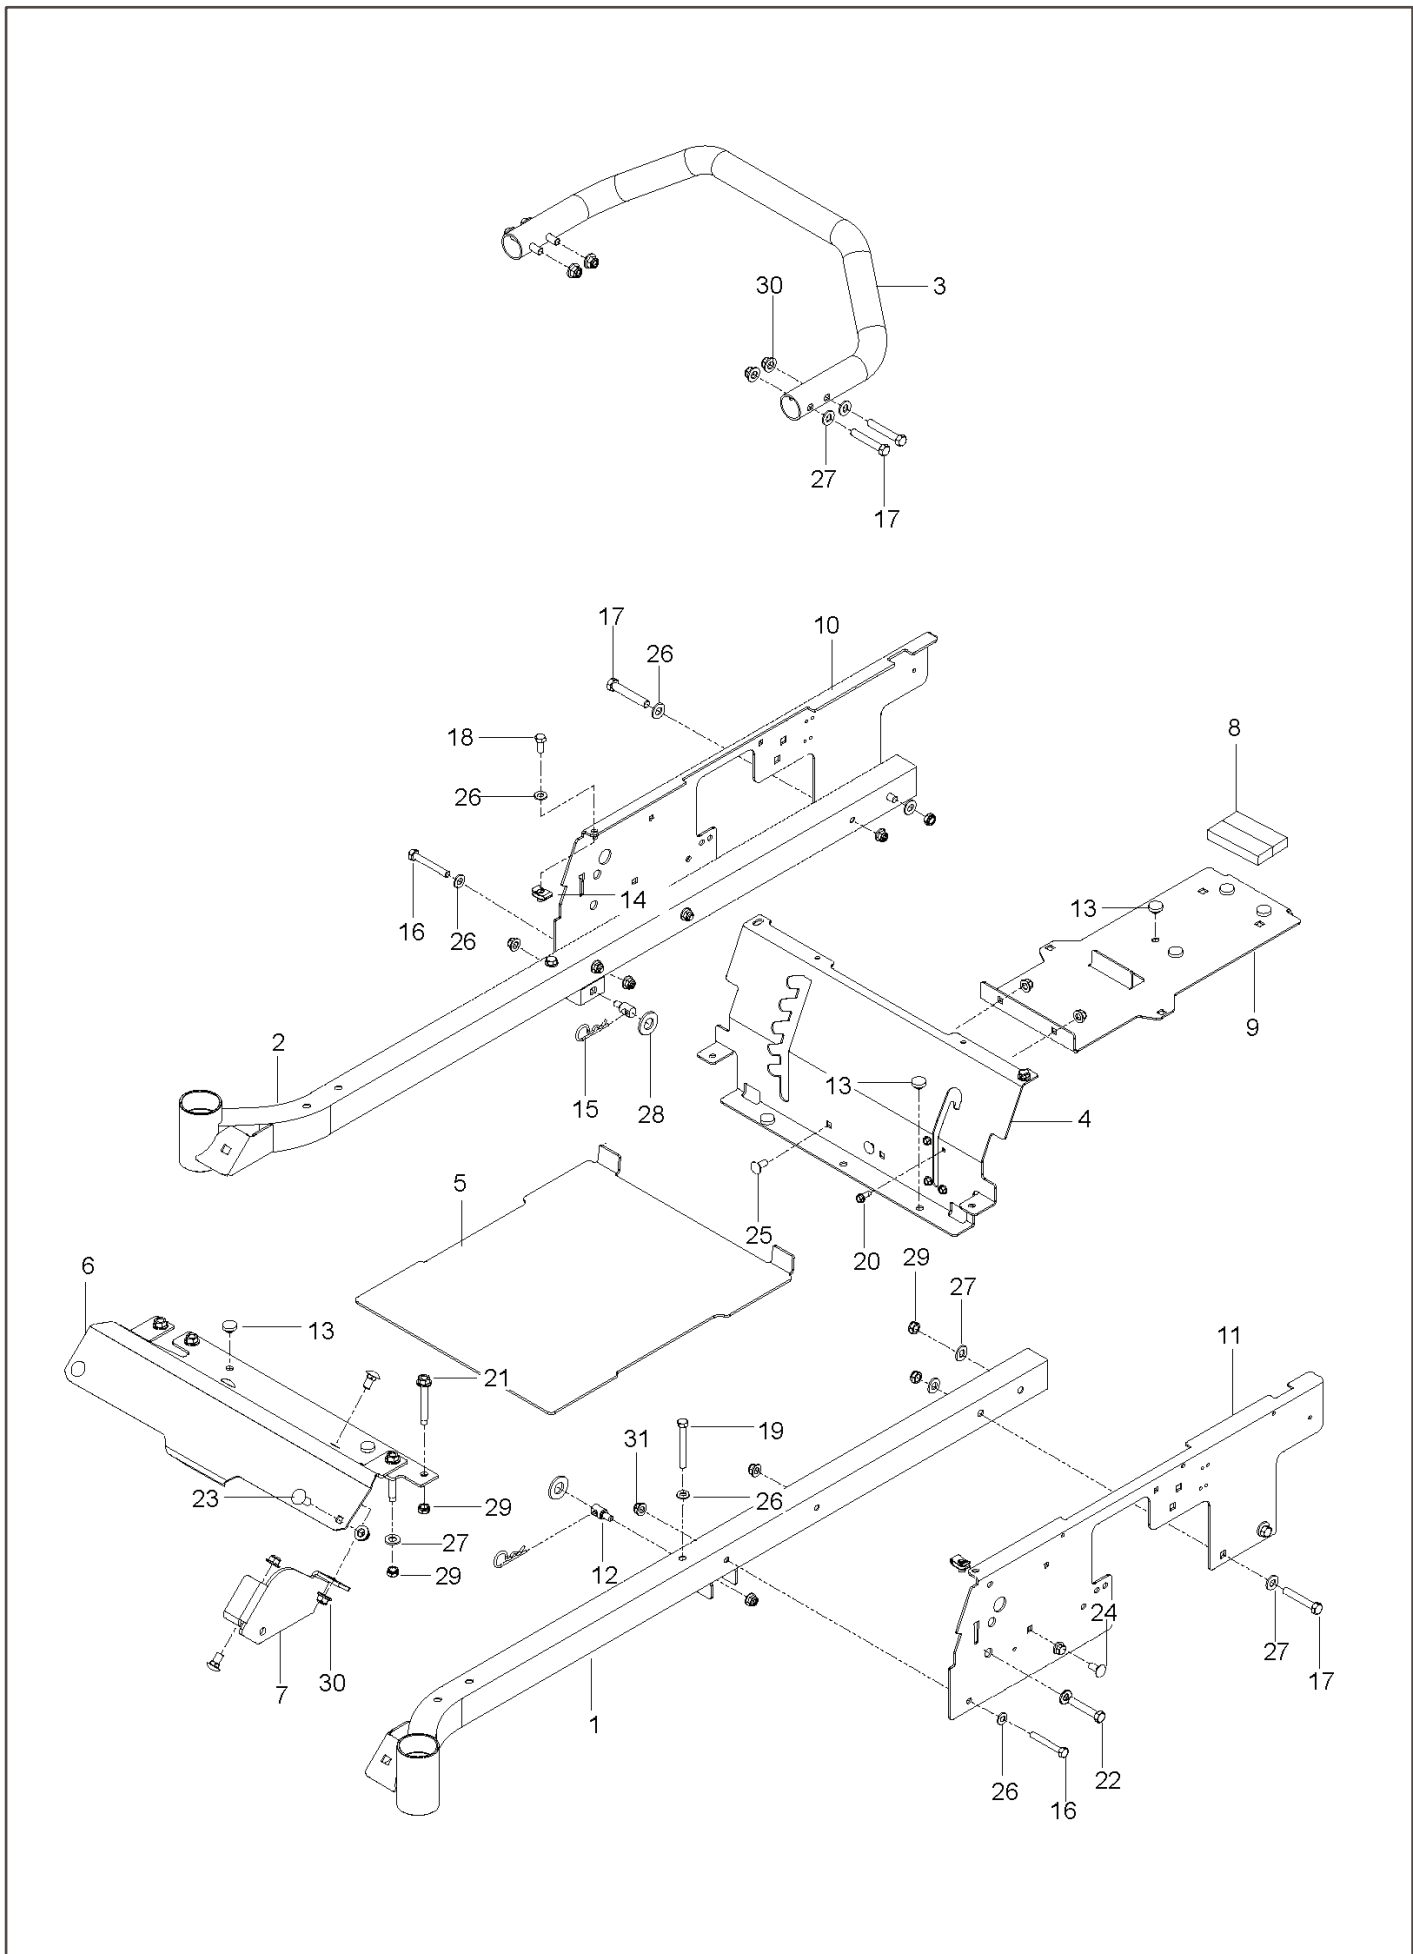

RZ 4219, 966809001, 2012-02

SPARE PARTS LIST

REF.	PART NO.	DESCRIPTION	REMARK	QTY.	KIT
1	525580402	ARM		1	
2	574356802	SHAFT		1	
3	525583601	LINKAGE	RH	1	
4	525583701	LINKAGE	LH	1	
5	525735701	LINKAGE		1	
6	539120220	ARM		1	
7	525485602	HANDLE		1	
8	525580201	BELLCRANK		2	
9	574356601	ROD		1	
10	532196492	GRIP		1	
11	539120921	GRIP		1	
12	539112308	BRAKE SWIVEL		2	
13	539118179	SWIVEL		2	
14	539101224	SPRING		2	
15	539115247	L ROD 3-1/8"		2	
16	539976988	PIN		4	
17	539976989	SPLIT PIN		6	
18	539109368	BUSHING		2	
19	539101082	PIN RETAINING SCREW		2	
20	539100413	RHSNB 3/8-16 X 1-1/4 GD5 ZN		1	
21	539976979	NUT		3	
22	539990717	NUT		2	
23	539200282	NUT		1	
24	539102843	WASHER		1	
25	539990517	WASHER		7	
26	539990188	WASHER		6	
27	539133007	WASHER		1	

REF.	PART NO.	DESCRIPTION	REMARK	QTY.	KIT
1	578156302	ENGINE PLATE		1	
2	574497504	ARM		1	
3	539120812	PULLEY		1	
4	574382001	PULLEY		1	
5	539116350	SPRING		1	
6	539114387	SPACER		1	
7	539115270	BUSHING		1	
8	581770001	KEEPER		1	
9	539917033	KEY		1	
10	539101350	BOLT		1	
11	539976937	CAPSCREW		1	
12	574882801	BOLT		1	
13	539990588	SCREW		1	
14	532120616	HHFS 3/8-16 X 1.0 THD FORMING		3	
15	539107476	BOLT		1	
16	539990188	WASHER		2	
17	539990517	WASHER		3	
18	539115546	WASHER		1	
19	539109562	WASHER		1	
20	539200282	NUT		1	
21	539990585	NUT		1	
22	539112899	NUT, 5/16-18, NYLOC		1	
23	521996501	NUT		4	
	576014301	PIGTAIL	NEED VARIES BY MODEL	1	