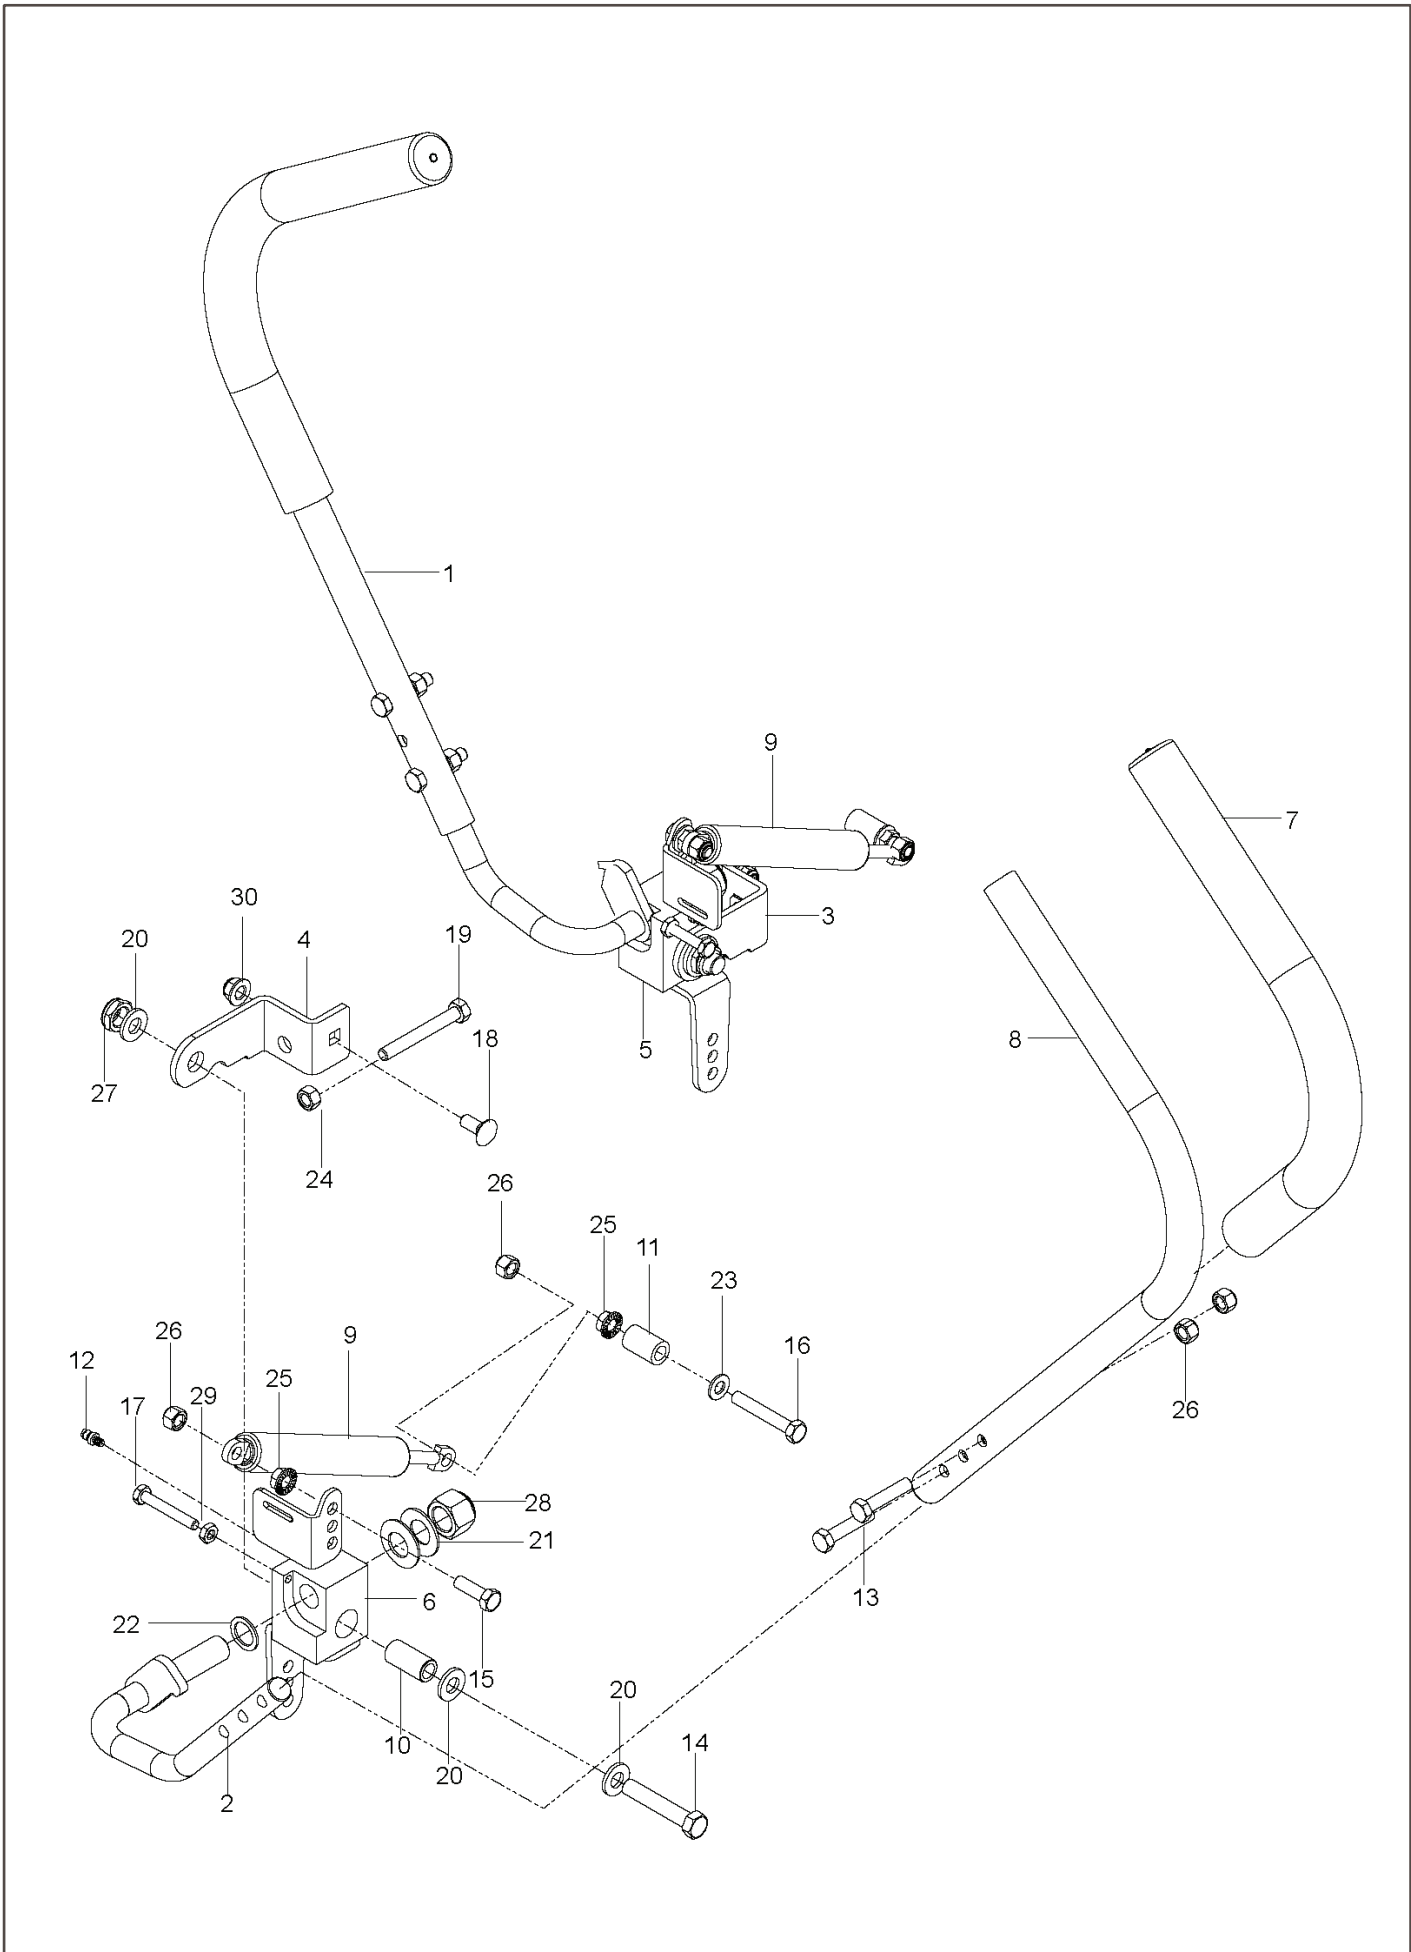

REF.	PART NO.	DESCRIPTION	REMARK	QTY.	KIT
1	539120159	PLATE	RH	1	
2	539120162	LEVER PLATED LH	LH	1	
3	539117949	FORWARD STOP RH	RH	1	
4	539117950	FORWARD STOP LH	LH	1	
5	539120984	PIVOT RH (PLATED)	RH	1	
6	539120983	PIVOT LH (PLATED)	LH	1	
7	539120899	GRIP		2	
8	539120160	LEVER UPPER		2	
9	539114453	DAMPER		2	
10	539120956	BUSHING		2	
11	539119087	BUSHING		2	
12	539115638	FITTING		2	
13	539976935	CAPSCREW		4	
14	539101332	SCREW		2	
15	539990209	SCREW		2	
16	539976937	CAPSCREW		2	
17	539991003	BOLT		2	
18	539990316	BOLT		2	
19	539108396	HCS 5/16-18X2-1/2 TPBLT GR5 ZD		2	
20	539990250	WASHER		6	
21	539911121	WASH 5/8 BEVELED DISC SPRING		4	
22	539115570	WASHER-626IDX.056TK		2	
23	539990188	WASHER		2	
24	539990196	NUT		2	
25	539990585	NUT		2	
26	539990717	NUT		6	
27	539108010	NUT		2	
28	539110340	NUT		2	
29	539991112	NUT		2	
30	539112899	NUT, 5/16-18, NYLOC		2