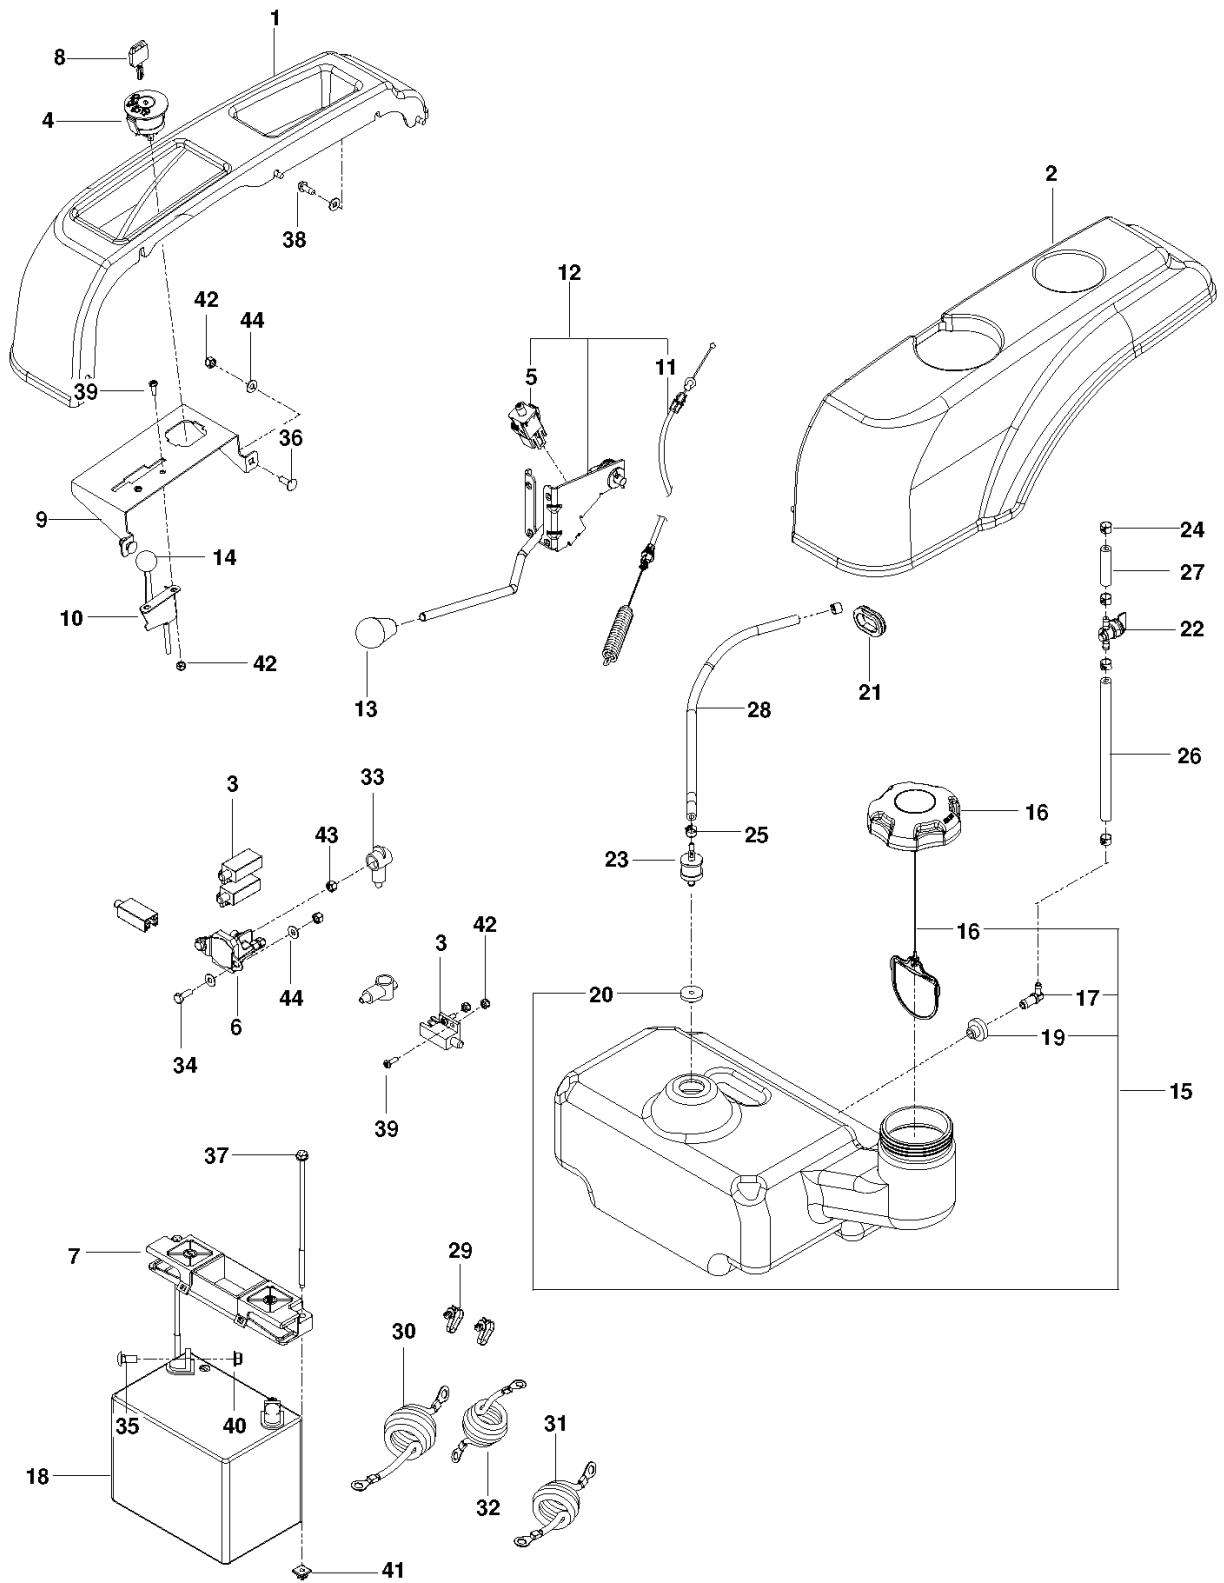

REF.	PART NO.	DESCRIPTION	REMARK	QTY.	KIT
1	510240201	DECAL	BELT ROUTING	1	
2	532429196	DECAL	HUSQVARNA	2	
3	539109908	DECAL		1	
4	539113213	DECAL		1	
5	539120006	DECAL		1	
6	532428676	DECAL	CROWN	1	
7	539101881	DECAL	EXHAUST WARNING	1	
8	539109897	DECAL	SERVICE	1	
9	539105745	DECAL	BATTERY WARNING	1	
10	539108385	DECAL	DO NOT TOW	1	
11	539977778	MAT		2	
12	574754301	DECAL	CONTROL PANEL	1	
13	525814201	DECAL	DECK HEIGHT	1	
14	525814301	DECAL	BLADE ENGAGE	1	
15	539103333	DECAL		2	
16	539113224	DECAL	DEFLECT WARNING	1	
17	539913010	DECAL	BLADE WARNING	1	
18	539121322	PAD		1	
19	539105746	DECAL	SEVERING	1	
20	539110279	DECAL		1	
22	525803303	DECAL	RZ4216	1	

REF.	PART NO.	DESCRIPTION	REMARK	QTY.	KIT
1	578156302	ENGINE PLATE		1	
2	574497504	ARM		1	
3	539120812	PULLEY		1	
4	574382001	PULLEY		1	
5	539116350	SPRING		1	
6	539114387	SPACER		1	
7	539115270	BUSHING		1	
8	581770001	KEEPER		1	
9	539917033	KEY		1	
10	539101350	BOLT		1	
11	539976937	CAPSCREW		1	
12	574882801	BOLT		1	
13	539990588	SCREW		1	
14	532120616	HHFS 3/8-16 X 1.0 THD FORMING		3	
15	539107476	BOLT		1	
16	539990188	WASHER		2	
17	539990517	WASHER		3	
18	539115546	WASHER		1	
19	539109562	WASHER		1	
20	539200282	NUT		1	
21	539990585	NUT		1	
22	539112899	NUT, 5/16-18, NYLOC		1	
23	521996501	NUT		4	
	576014301	PIGTAIL	NEED VARIES BY MODEL	1	

REF.	PART NO.	DESCRIPTION	REMARK	QTY.	KIT
1	539120152	HYDRO	RH	1	
2	539120153	HYDRO	LH	1	
3	539115729	RH ROD END	RH	2	
4	539116690	ROD END - LH	LH	2	
5	539120157	RELEASE LEVER RH	RH	1	
6	539120156	RELEASE LEVER LH	LH	1	
7	575852401	BELT		1	
8	574356501	SPACING TUBE		2	
9	539120169	CONTROL ROD		2	
10	539116689	ROD END COUPLER		2	
11	539976988	PIN		2	
12	539101721	SCREW		4	
13	539976938	CAPSCREW 5/16 X 2-1/4 HED HEAD		2	
14	539990209	SCREW		4	
15	539990629	SCREW		4	
16	539112899	NUT, 5/16-18, NYLOC		10	
17	539115502	NUT		4	
18	539991073	NUT		2	
19	539990517	WASHER		4	
20	539990188	WASHER		10	