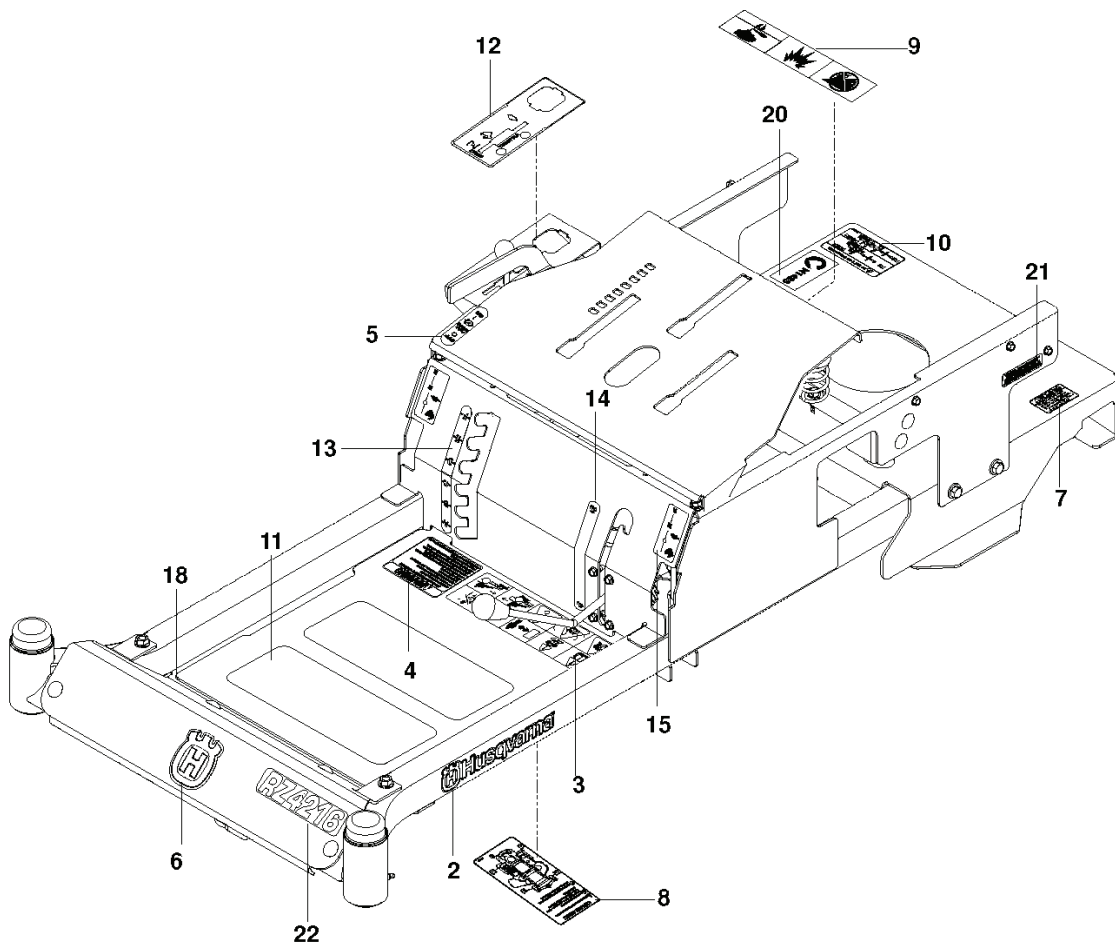

RZ 4219, 966809001, 2012-02

SPARE PARTS LIST

REF.	PART NO.	DESCRIPTION	REMARK	QTY.	KIT
1	525580402	ARM		1	
2	574356802	SHAFT		1	
3	525583601	LINKAGE	RH	1	
4	525583701	LINKAGE	LH	1	
5	525735701	LINKAGE		1	
6	539120220	ARM		1	
7	525485602	HANDLE		1	
8	525580201	BELLCRANK		2	
9	574356601	ROD		1	
10	532196492	GRIP		1	
11	539120921	GRIP		1	
12	539112308	BRAKE SWIVEL		2	
13	539118179	SWIVEL		2	
14	539101224	SPRING		2	
15	539115247	L ROD 3-1/8"		2	
16	539976988	PIN		4	
17	539976989	SPLIT PIN		6	
18	539109368	BUSHING		2	
19	539101082	PIN RETAINING SCREW		2	
20	539100413	RHSNB 3/8-16 X 1-1/4 GD5 ZN		1	
21	539976979	NUT		3	
22	539990717	NUT		2	
23	539200282	NUT		1	
24	539102843	WASHER		1	
25	539990517	WASHER		7	
26	539990188	WASHER		6	
27	539133007	WASHER		1	

REF.	PART NO.	DESCRIPTION	REMARK	QTY.	KIT
1	578156302	ENGINE PLATE		1	
2	574497504	ARM		1	
3	539120812	PULLEY		1	
4	574382001	PULLEY		1	
5	539116350	SPRING		1	
6	539114387	SPACER		1	
7	539115270	BUSHING		1	
8	581770001	KEEPER		1	
9	539917033	KEY		1	
10	539101350	BOLT		1	
11	539976937	CAPSCREW		1	
12	574882801	BOLT		1	
13	539990588	SCREW		1	
14	532120616	HHFS 3/8-16 X 1.0 THD FORMING		3	
15	539107476	BOLT		1	
16	539990188	WASHER		2	
17	539990517	WASHER		3	
18	539115546	WASHER		1	
19	539109562	WASHER		1	
20	539200282	NUT		1	
21	539990585	NUT		1	
22	539112899	NUT, 5/16-18, NYLOC		1	
23	521996501	NUT		4	
	576014301	PIGTAIL	NEED VARIES BY MODEL	1	