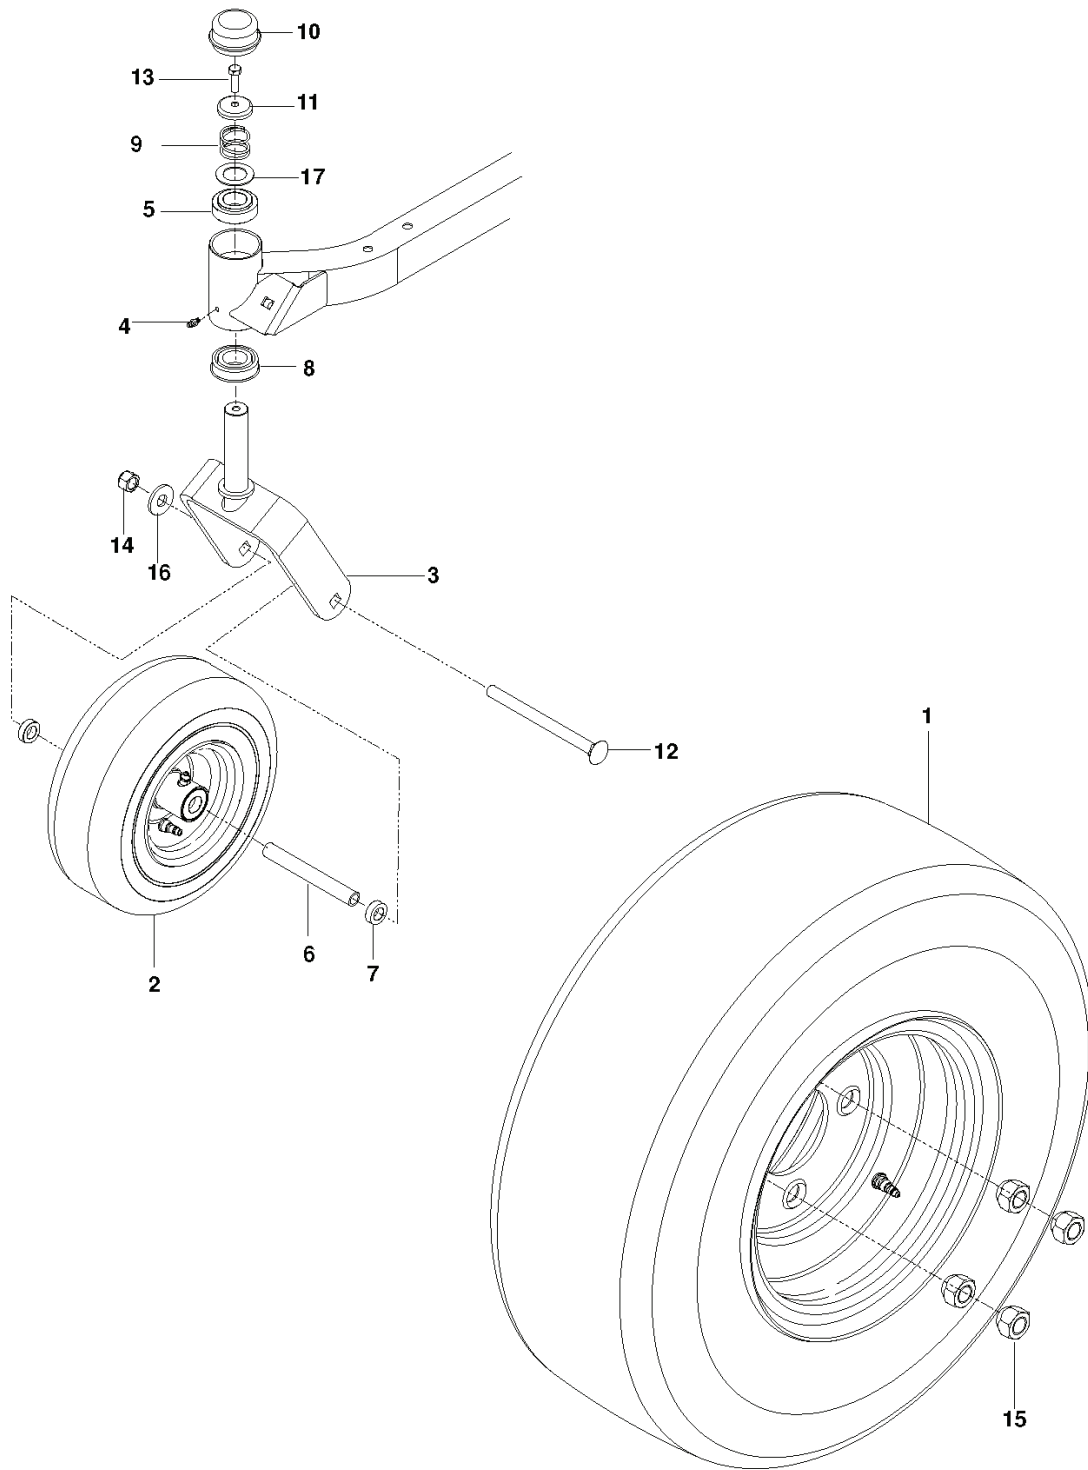

REF.	PART NO.	DESCRIPTION	REMARK	QTY.	KIT
1	578156302	ENGINE PLATE		1	
2	574497504	ARM		1	
3	539120812	PULLEY		1	
4	574382001	PULLEY		1	
5	539116350	SPRING		1	
6	539114387	SPACER		1	
7	539115270	BUSHING		1	
8	581770001	KEEPER		1	
9	539917033	KEY		1	
10	539101350	BOLT		1	
11	539976937	CAPSCREW		1	
12	574882801	BOLT		1	
13	539990588	SCREW		1	
14	532120616	HHFS 3/8-16 X 1.0 THD FORMING		3	
15	539107476	BOLT		1	
16	539990188	WASHER		2	
17	539990517	WASHER		3	
18	539115546	WASHER		1	
19	539109562	WASHER		1	
20	539200282	NUT		1	
21	539990585	NUT		1	
22	539112899	NUT, 5/16-18, NYLOC		1	
23	521996501	NUT		4	
	576014301	PIGTAIL	NEED VARIES BY MODEL	1	

REF.	PART NO.	DESCRIPTION	REMARK	QTY.	KIT
1	539120152	HYDRO	RH	1	
2	539120153	HYDRO	LH	1	
3	539115729	RH ROD END	RH	2	
4	539116690	ROD END - LH	LH	2	
5	539120157	RELEASE LEVER RH	RH	1	
6	539120156	RELEASE LEVER LH	LH	1	
7	575852401	BELT		1	
8	574356501	SPACING TUBE		2	
9	539120169	CONTROL ROD		2	
10	539116689	ROD END COUPLER		2	
11	539976988	PIN		2	
12	539101721	SCREW		4	
13	539976938	CAPSCREW 5/16 X 2-1/4 HED HEAD		2	
14	539990209	SCREW		4	
15	539990629	SCREW		4	
16	539112899	NUT, 5/16-18, NYLOC		10	
17	539115502	NUT		4	
18	539991073	NUT		2	
19	539990517	WASHER		4	
20	539990188	WASHER		10	

REF.	PART NO.	DESCRIPTION	REMARK	QTY.	KIT
1	532439822	SEAT		1	
2	574356302	PLATE		1	
3	539132140	SWITCH		1	
4	574191002	STOP		1	
5	532197661	HANDLE		1	
6	532198200	SPRING		1	
7	539122632	SPRING		2	
8	525464602	SUPPORT		1	
9	525864502	HOLDING DEVICE		1	
10	539119884	SPRING		2	
11	539110303	BOLT		2	
12	874780512	SCREW		2	
13	539108503	BOLT		1	
14	539990362	SCREW		2	
15	872140606	BOLT		4	
16	539112899	NUT, 5/16-18, NYLOC		4	
17	521996501	NUT		3	