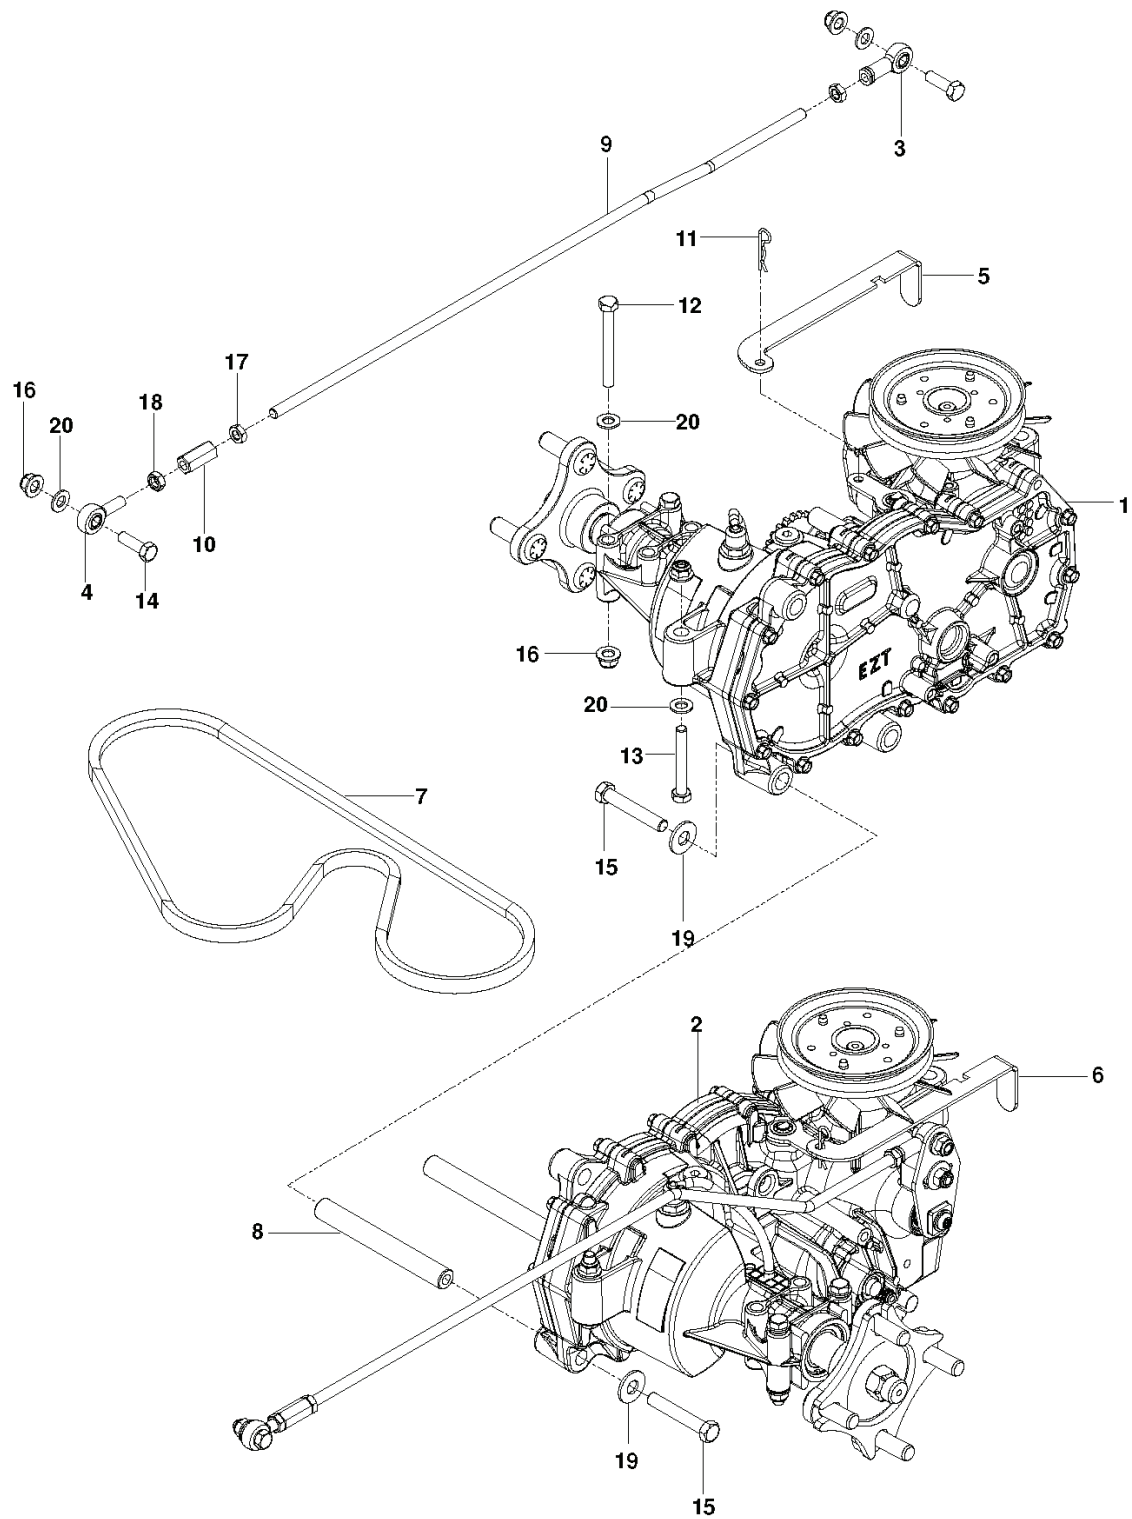

REF.	PART NO.	DESCRIPTION	REMARK	QTY.	KIT
1	539120152	HYDRO	RH	1	
2	539120153	HYDRO	LH	1	
3	539115729	RH ROD END	RH	2	
4	539116690	ROD END - LH	LH	2	
5	539120157	RELEASE LEVER RH	RH	1	
6	539120156	RELEASE LEVER LH	LH	1	
7	575852401	BELT		1	
8	574356501	SPACING TUBE		2	
9	539120169	CONTROL ROD		2	
10	539116689	ROD END COUPLER		2	
11	539976988	PIN		2	
12	539101721	SCREW		4	
13	539976938	CAPSCREW 5/16 X 2-1/4 HED HEAD		2	
14	539990209	SCREW		4	
15	539990629	SCREW		4	
16	539112899	NUT, 5/16-18, NYLOC		10	
17	539115502	NUT		4	
18	539991073	NUT		2	
19	539990517	WASHER		4	
20	539990188	WASHER		10