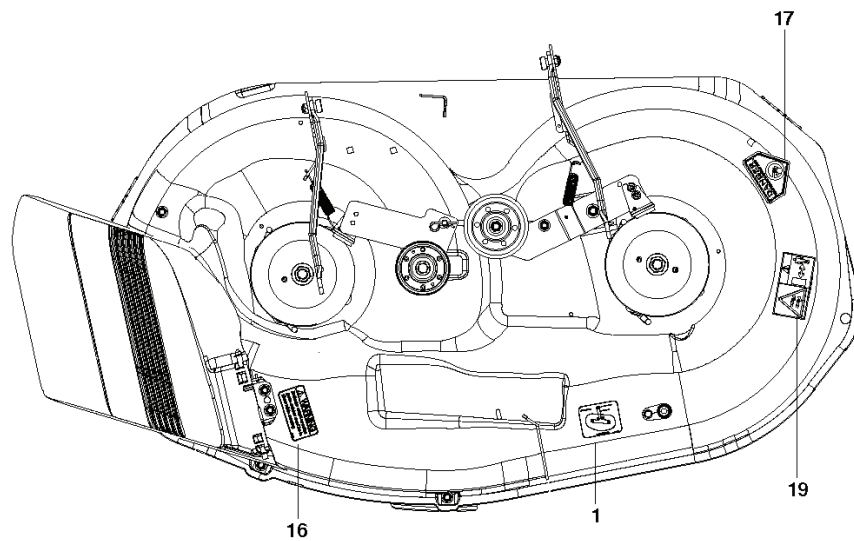

DECALS

REF.	PART NO.	DESCRIPTION	REMARK	QTY.	KIT
1	510240201	DECAL		1	
2	532429196	DECAL		2	
3	539109908	DECAL		1	
4	539113213	DECAL		1	
5	539120006	DECAL		1	
6	532428676	DECAL		1	
7	539101881	DECAL		1	
8	539109897	DECAL		1	
9	539105745	DECAL		1	
10	539108385	DECAL		1	
11	539977778	MAT		2	
12	574754301	DECAL		1	
13	525814201	DECAL		1	
14	525814301	DECAL		1	
15	539103333	DECAL		2	
16	539113224	DECAL		1	
17	539913010	DECAL		1	
18	539121322	PAD		1	
19	539105746	DECAL		1	
20	577420901	DECAL		1