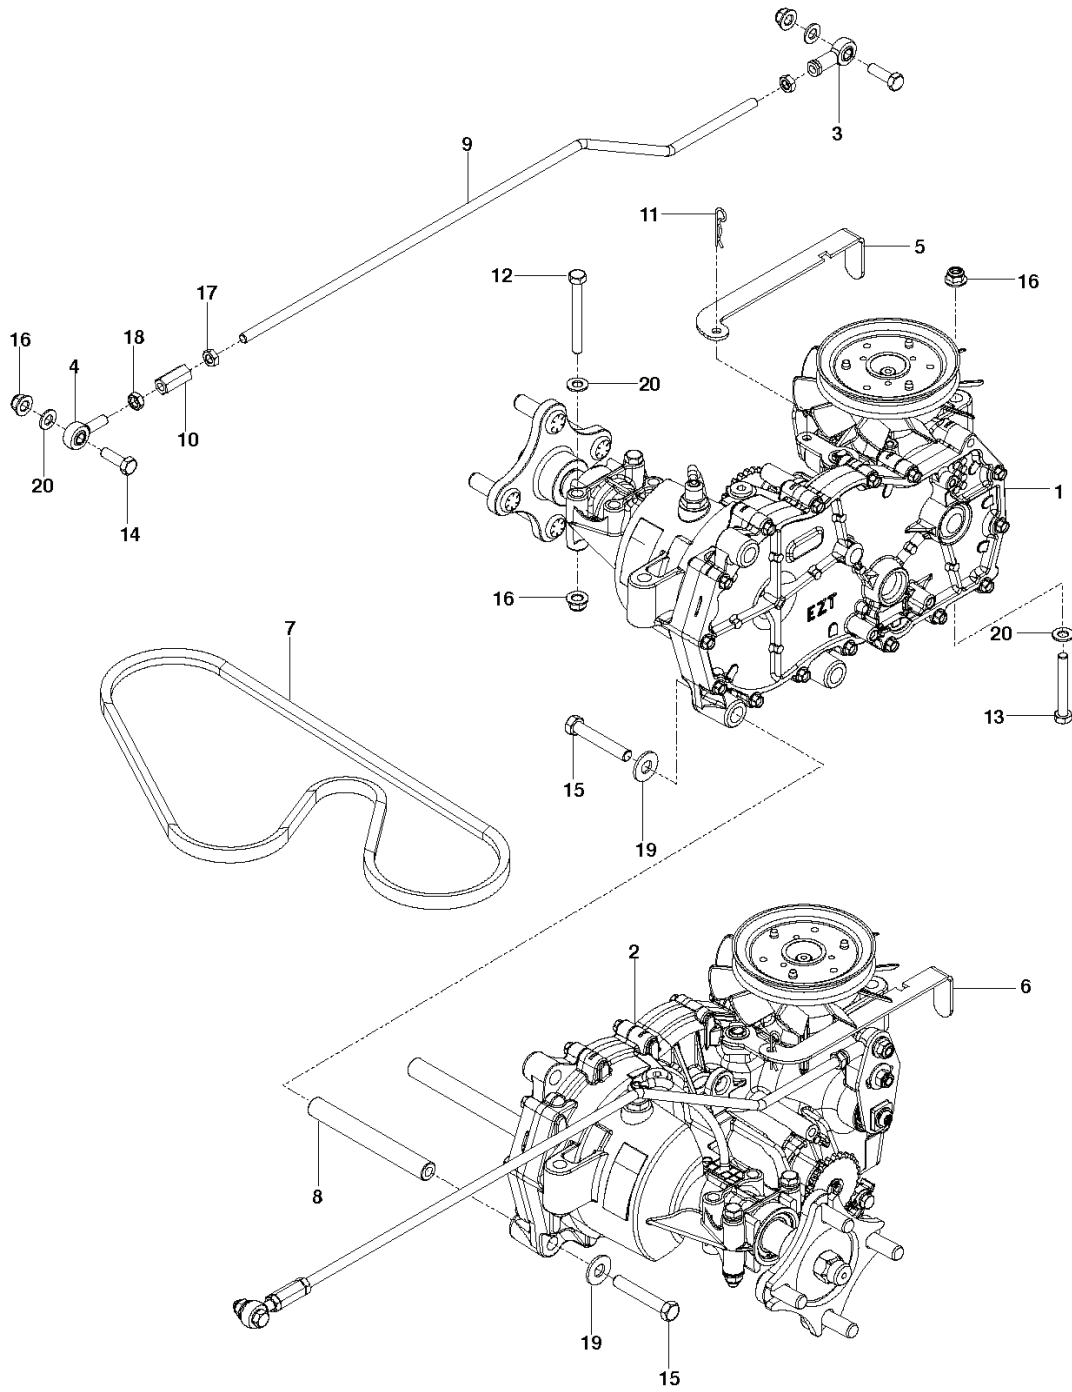

REF.	PART NO.	DESCRIPTION	REMARK	QTY.	KIT
1	578156302	ENGINE PLATE		1	
2	574497504	ARM		1	
3	539120812	PULLEY		1	
4	574382001	PULLEY		1	
5	539116350	SPRING		1	
6	539114387	SPACER		1	
7	539115270	BUSHING		1	
8	581770001	KEEPER		1	
9	539917033	KEY		1	
10	539101350	BOLT		1	
11	539976937	CAPSCREW		1	
12	574882801	BOLT		1	
13	539990588	SCREW		1	
14	532120616	HHFS 3/8-16 X 1.0 THD FORMING		3	
15	539107476	BOLT		1	
16	539990188	WASHER		2	
17	539990517	WASHER		3	
18	539115546	WASHER		1	
19	539109562	WASHER		1	
20	539200282	NUT		1	
21	539990585	NUT		1	
22	539112899	NUT, 5/16-18, NYLOC		1	
23	521996501	NUT		4	
	576014301	PIGTAIL	NEED VARIES BY MODEL	1	

# HYDRAULIC PUMP / MOTOR

---

REF.	PART NO.	DESCRIPTION	REMARK	QTY.	KIT
1	539120152	HYDRO		1	
2	539120153	HYDRO		1	
3	539115729	RH ROD END		2	
4	539116690	ROD END - LH		2	
5	539120157	RELEASE LEVER RH		1	
6	539120156	RELEASE LEVER LH		1	
7	575852401	BELT		1	
8	574356501	SPACING TUBE		2	
9	539120169	CONTROL ROD		2	
10	539116689	ROD END COUPLER		2	
11	539976988	PIN		2	
12	539101721	SCREW		4	
13	539976938	CAPSCREW 5/16 X 2-1/4 HED HEAD		2	
14	539990209	SCREW		4	
15	539990629	SCREW		4	
16	539112899	NUT, 5/16-18, NYLOC		10	
17	539115502	NUT		4	
18	539991073	NUT		2	
19	539990517	WASHER		4	
20	539990188	WASHER		10	