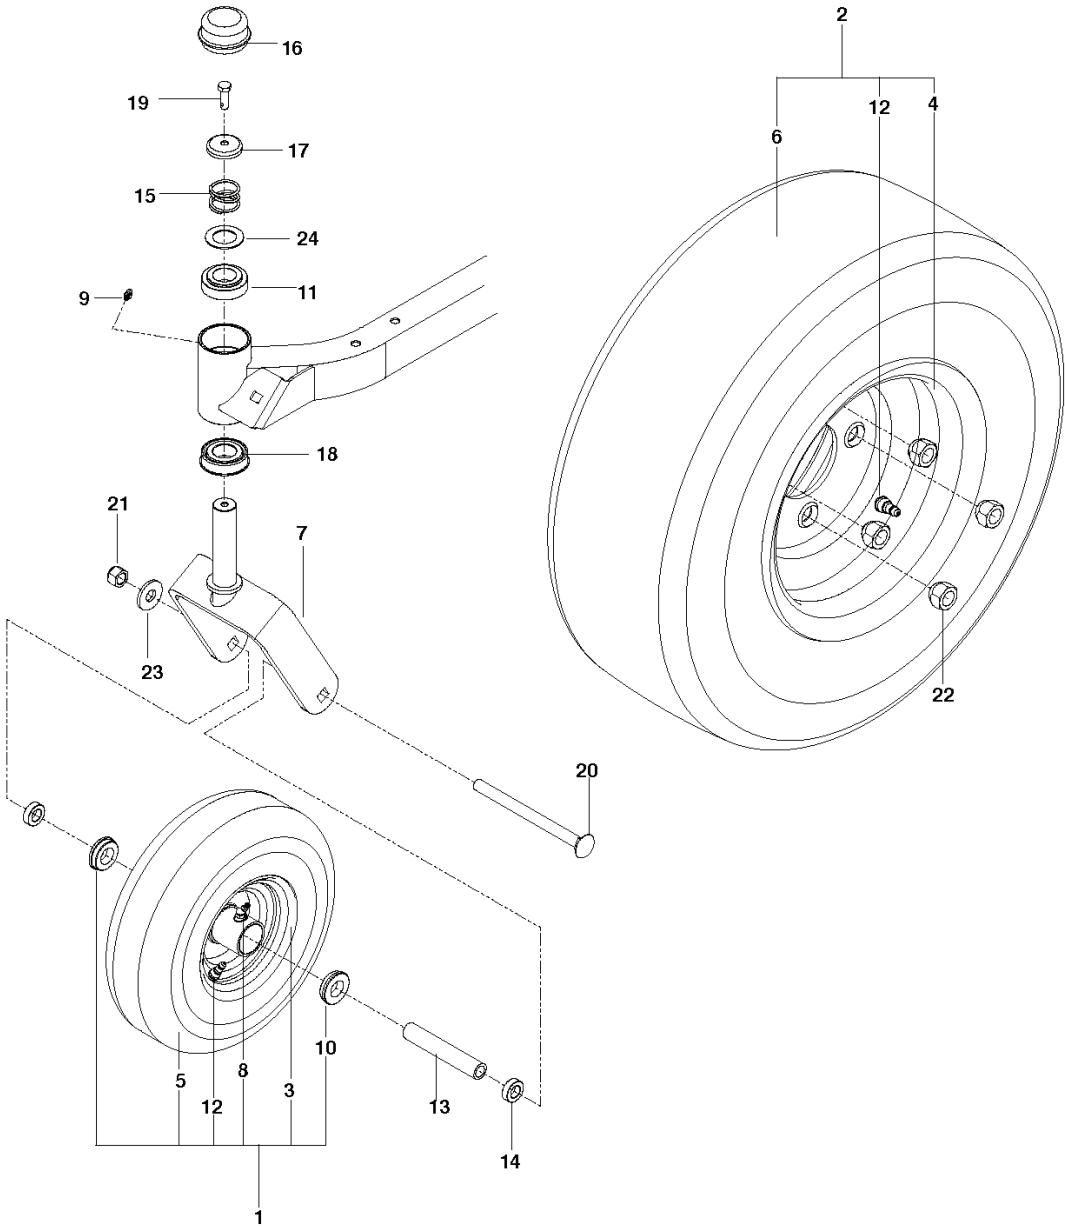

WHEELS / TIRES

REF.	PART NO.	DESCRIPTION	REMARK	QTY.	KIT
1	516001901	WHEEL ASSY, 11X4.0/4.1-5		2	
2	574383701	ASSEMBLY		2	
3	539106994	RIM SPROCKET		2	
4	574383601	RIM		2	
5	539114697	TIRE		2	
6	539117555	TIRE		2	
7	510186501	YOKE		2	
8	539103300	NIPPLE		2	
9	539115638	FITTING		2	
10	576617801	BUSHING		4	
11	539117901	BUSHING		2	
12	539912234	VALVE		4	
13	539105543	SPACER		2	
14	539114805	SPACER		4	
15	539115747	SPRING		2	
16	539102535	CAP		2	
17	539115749	CASTER PLUG		2	
18	539112660	BEARING		2	
19	539115566	SCREW		2	
20	539121159	BOLT		2	
21	539200100	NUT		2	
22	539101173	NUT		8	
23	539109554	WASH USS FLAT 1/2		2	
24	539115675	WASHER		2