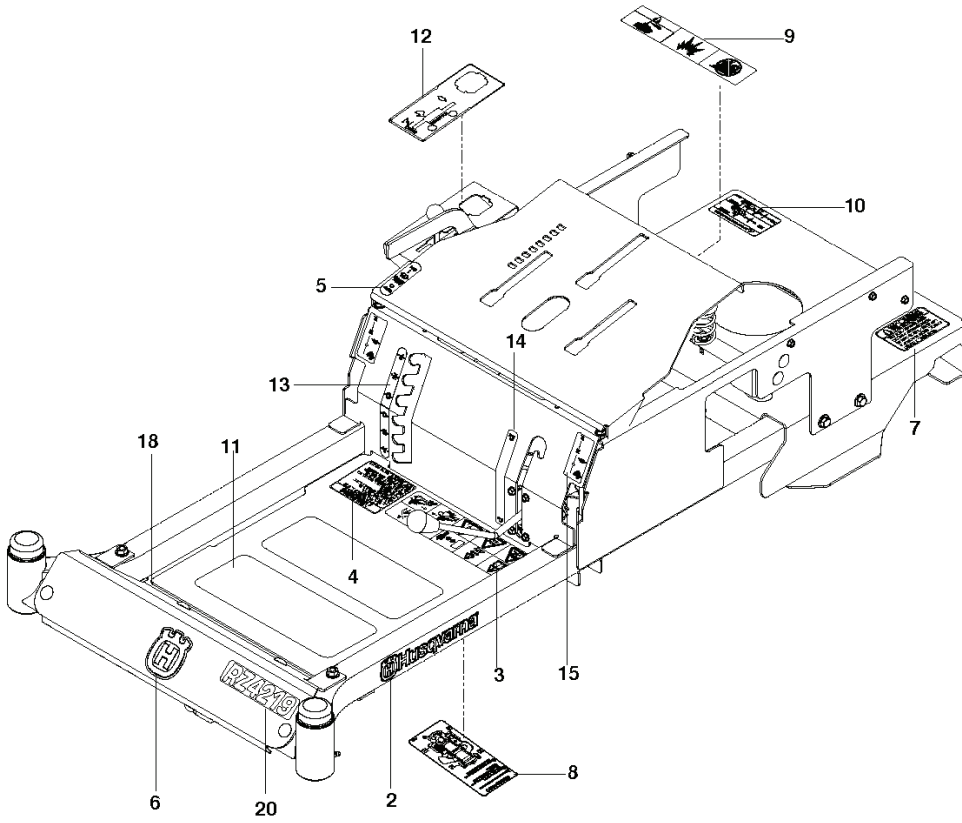

DECALS

REF.	PART NO.	DESCRIPTION	REMARK	QTY.	KIT
1	510240201	DECAL		1	
2	532429196	DECAL		2	
3	539109908	DECAL		1	
4	539113213	DECAL		1	
5	539120006	DECAL		1	
6	532428676	DECAL		1	
7	539101881	DECAL		1	
8	539109897	DECAL		1	
9	539105745	DECAL		1	
10	539108385	DECAL		1	
11	539977778	MAT		2	
12	574754301	DECAL		1	
13	525814201	DECAL		1	
14	525814301	DECAL		1	
15	539103333	DECAL		2	
16	539113224	DECAL		1	
17	539913010	DECAL		1	
18	539121322	PAD		1	
19	539105746	DECAL		1	
20	577420901	DECAL		1