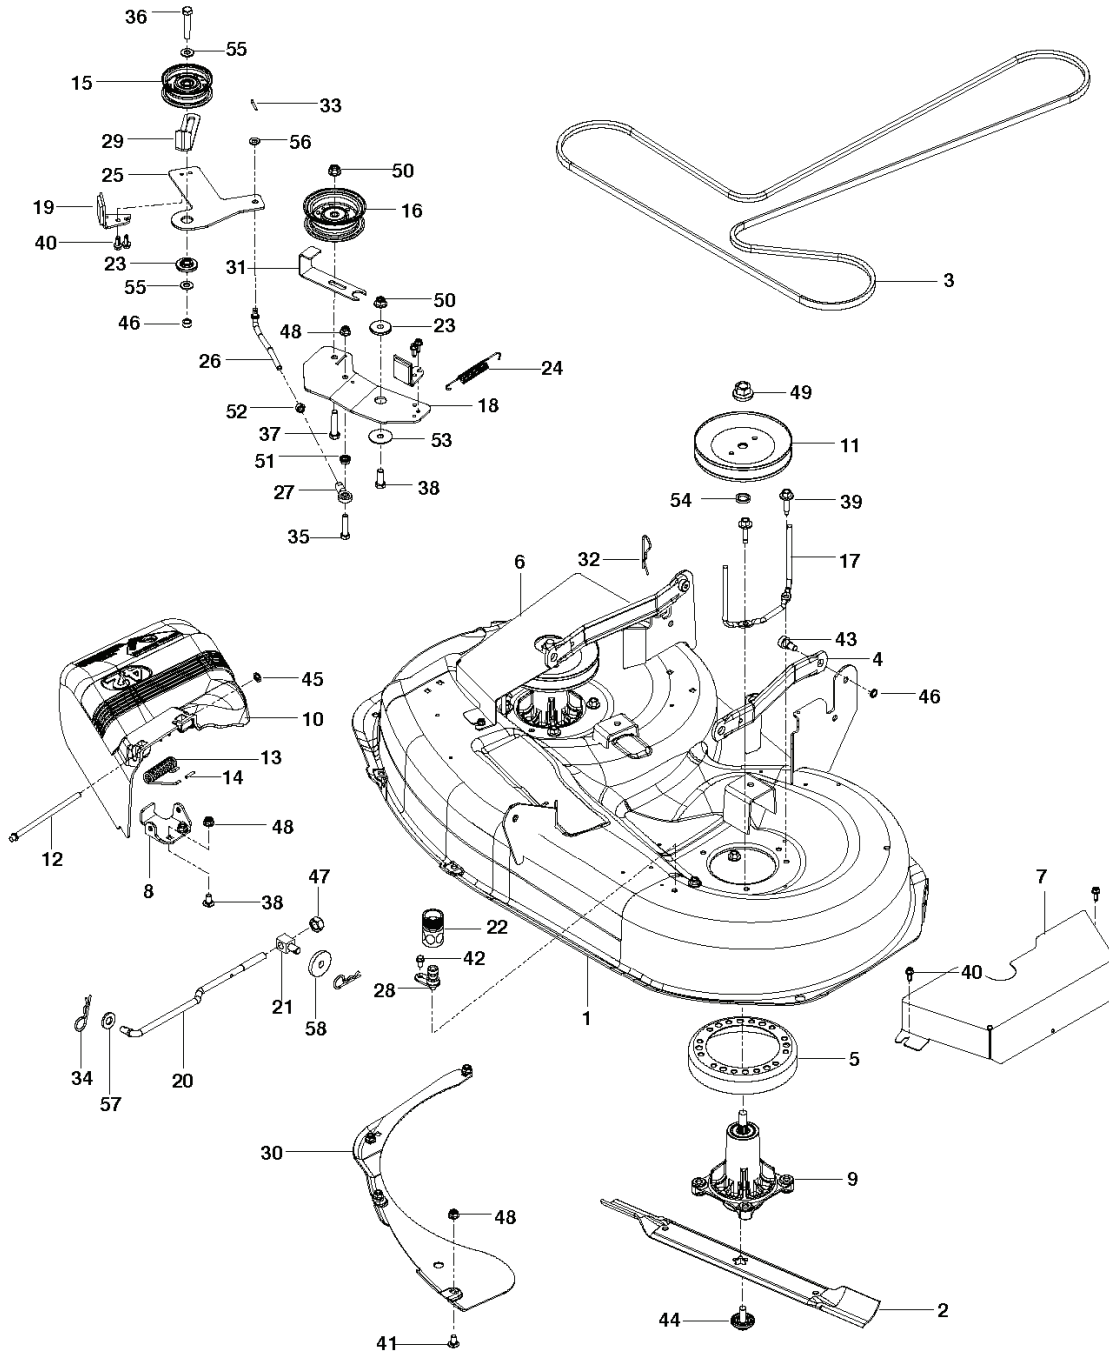

MOWER DECK / CUTTING DECK

REF.	PART NO.	DESCRIPTION	REMARK	QTY.	KIT
1	575699801	DECK		1	
2	777134149	BLADE. 42" MULCHING STD		2	
3	574173003	BELT	SEE S/B 201302073 FOR CORRECT BELT	1	
4	532195185	ARM		2	
5	539107518	SCRAPER. ROUND. UNIVERS		2	
6	575754602	GUARD		1	
7	575754502	GUARD		1	
8	532192557	HINGE		1	
9	532192870	SPINDLE		2	
10	532193108	DEFLECTOR		1	
11	532195945	PULLEY		2	
12	539110462	ROD. HINGE		1	
13	539110328	SPRING		1	
14	539107627	HUB CAP		1	
15	539919078	PULLEY		1	
16	532177968	PULLEY		1	
17	532400140	KEEPER		2	
18	574694502	ARM		1	
19	529311801	ARM		2	
20	532195740	LINK LIFT. SUSP. FRONT MOWER		1	
21	539114789	SWIVEL		1	
22	532416405	COUPLING		1	
23	532199092	SPACER		2	
24	532401872	SPRING		1	
25	574693302	ARM		1	
26	574694601	LINKAGE		1	
27	539102590	BALL JOINT		1	
28	532415598	HOSE COUPLING		1	
29	525851801	GUIDE		1	
30	539110463	BAFFLE VORTEX 42		1	
31	577209101	KEEPER		1	
32	532165898	SPRING		1	
33	539990365	PIN RETAINING SCREW		1	
34	539976989	SPLIT PIN		2	
35	539976935	CAPSCREW		1	
36	539990588	SCREW		1	
37	539990730	SCREW		1	
38	539990563	SCREW		1	
39	539107630	SCREW		8	
40	539107631	SCREW		8	
41	539990799	BOLT		8	
42	539990134	BOLT		1	
43	539113621	SB 3/8-16 X 3/8 SKT HD ZD		2	
44	532193003	SCREW		2	
45	532110452	NUT		1	
46	539200282	NUT		3	
47	573975201	NUT		1	
48	539112899	NUT. 5/16-18. NYLOC		9	
49	539107590	NUT		2	
50	521996501	NUT		2	
51	539990585	NUT		1	
52	539990196	NUT		1	
53	539102998	WASHER		1	
54	539107520	WASHER		2	
55	539990122	WASHER		2	
56	539990188	WASHER		1	
57	539990250	WASHER		1	
58	539106504	WASHER		1