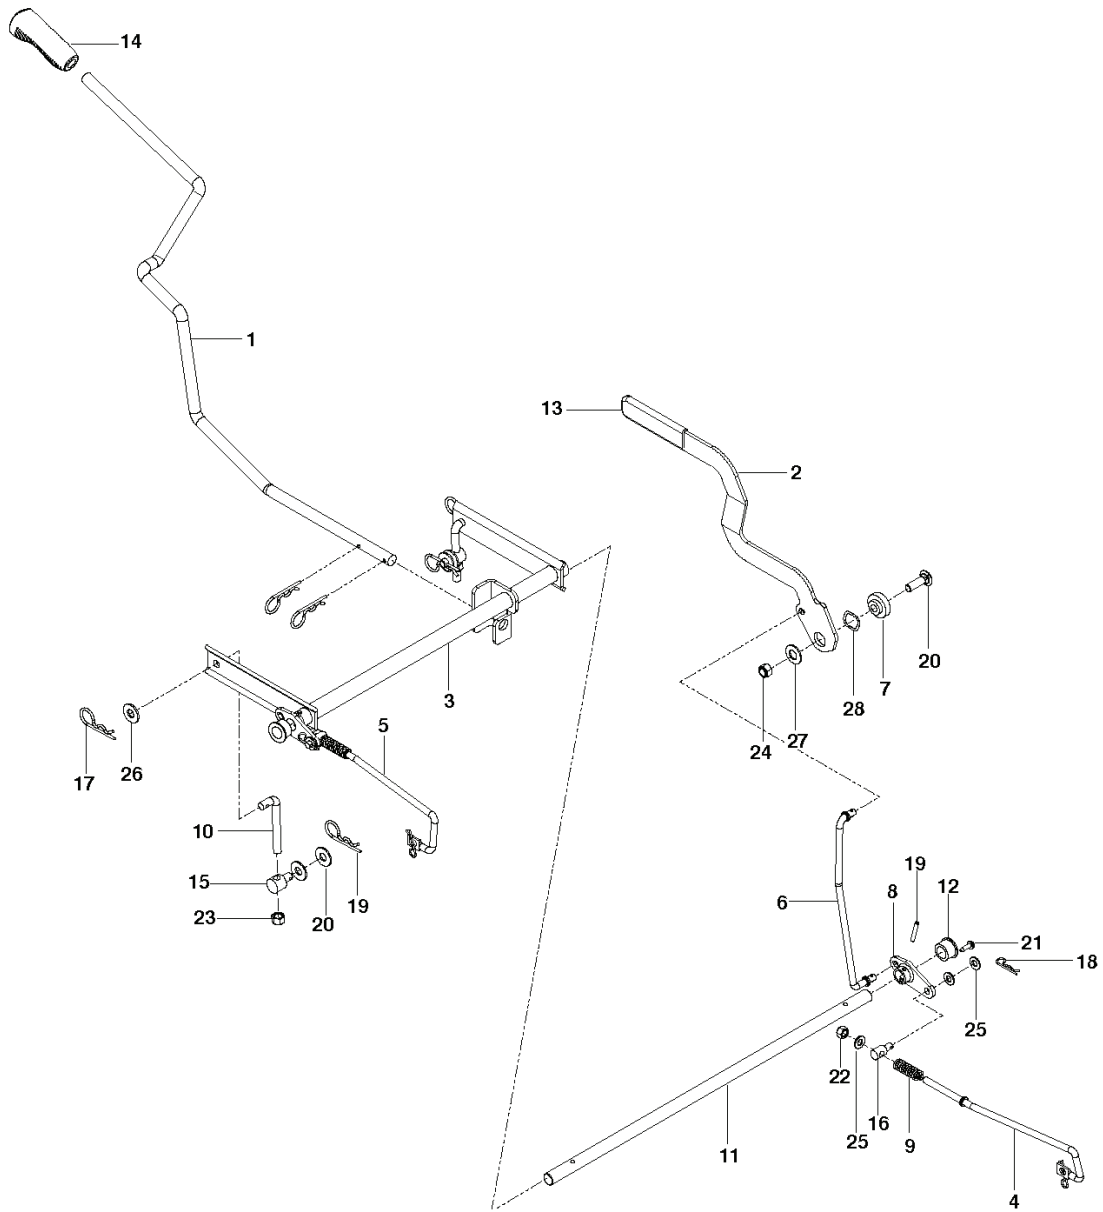

# BRAKE / DECK LIFT

REF.	PART NO.	DESCRIPTION	REMARK	QTY.	KIT
1	525580402	ARM		1	
2	525485602	HANDLE		1	
3	574356802	SHAFT		1	
4	525583601	LINKAGE		1	
5	525583701	LINKAGE		1	
6	525735701	LINKAGE		1	
7	539120220	ARM		1	
8	525580201	BELLCRANK		2	
9	539101224	SPRING		2	
10	539115247	L ROD 3-1/8"		2	
11	574356601	ROD		1	
12	539109368	BUSHING		2	
13	539120921	GRIP		1	
14	532196492	GRIP		1	
15	539118179	SWIVEL		2	
16	539112308	BRAKE SWIVEL		2	
17	539976989	SPLIT PIN		6	
18	539976988	PIN		4	
19	539101082	PIN RETAINING SCREW		2	
20	539100413	RHSNB 3/8-16 X 1-1/4 GD5 ZN		1	
21	539991034	SCREW		2	
22	539990717	NUT		2	
23	539976979	NUT		3	
24	539200282	NUT		1	
25	539990188	WASHER		6	
26	539990517	WASHER		7	
27	539102843	WASHER		1	
28	539133007	WASHER		1	

# DECALS

---

REF.	PART NO.	DESCRIPTION	REMARK	QTY.	KIT
1	510240201	DECAL		1	
2	532429196	DECAL		2	
3	539109908	DECAL		1	
4	539113213	DECAL		1	
5	539120006	DECAL		1	
6	532428676	DECAL		1	
7	539101881	DECAL		1	
8	539109897	DECAL		1	
9	539105745	DECAL		1	
10	539108385	DECAL		1	
11	539977778	MAT		2	
12	574754301	DECAL		1	
13	525814201	DECAL		1	
14	525814301	DECAL		1	
15	539103333	DECAL		2	
16	539113224	DECAL		1	
17	539913010	DECAL		1	
18	539121322	PAD		1	
19	539105746	DECAL		1	
20	577420901	DECAL		1	

REF.	PART NO.	DESCRIPTION	REMARK	QTY.	KIT
1	578156302	ENGINE PLATE		1	
2	574497504	ARM		1	
3	539120812	PULLEY		1	
4	574382001	PULLEY		1	
5	539116350	SPRING		1	
6	539114387	SPACER		1	
7	539115270	BUSHING		1	
8	581770001	KEEPER		1	
9	539917033	KEY		1	
10	539101350	BOLT		1	
11	539976937	CAPSCREW		1	
12	574882801	BOLT		1	
13	539990588	SCREW		1	
14	532120616	HHFS 3/8-16 X 1.0 THD FORMING		3	
15	539107476	BOLT		1	
16	539990188	WASHER		2	
17	539990517	WASHER		3	
18	539115546	WASHER		1	
19	539109562	WASHER		1	
20	539200282	NUT		1	
21	539990585	NUT		1	
22	539112899	NUT, 5/16-18, NYLOC		1	
23	521996501	NUT		4	
	576014301	PIGTAIL	NEED VARIES BY MODEL	1	