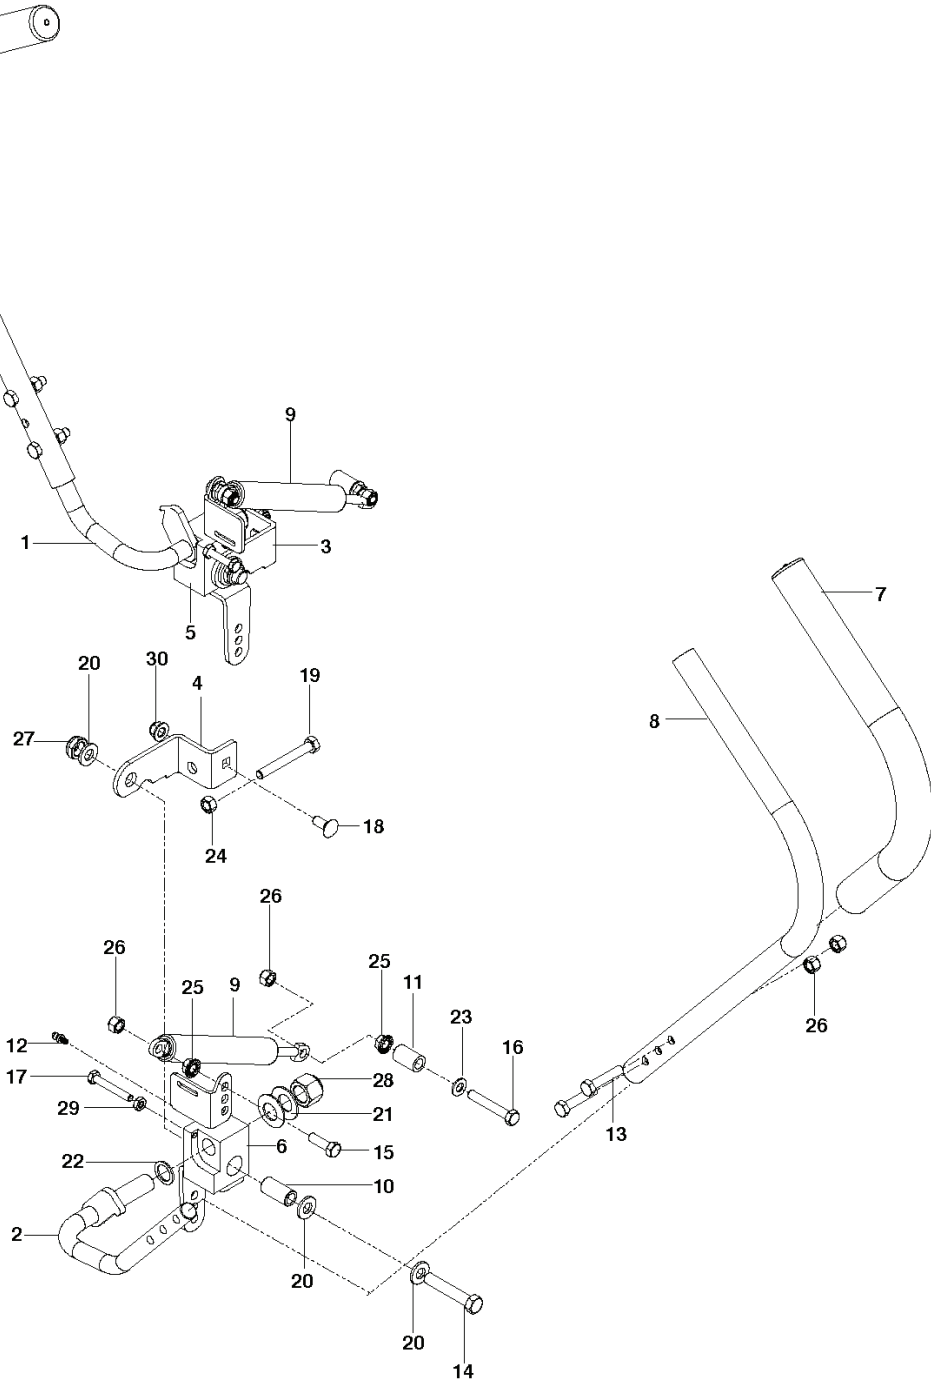

STEERING

REF.	PART NO.	DESCRIPTION	REMARK	QTY.	KIT
1	539120159	PLATE		1	
2	539120162	LEVER PLATED LH		1	
3	539117949	FORWARD STOP RH		1	
4	539117950	FORWARD STOP LH		1	
5	539120984	PIVOT RH (PLATED)		1	
6	539120983	PIVOT LH (PLATED)		1	
7	539120899	GRIP		2	
8	539120160	LEVER UPPER		2	
9	539114453	DAMPER		2	
10	539120956	BUSHING		2	
11	539119087	BUSHING		2	
12	539115638	FITTING		2	
13	539976935	CAPSCREW		4	
14	539101332	SCREW		2	
15	539990209	SCREW		2	
16	539976937	CAPSCREW		2	
17	539991003	BOLT		2	
18	539990316	BOLT		2	
19	539108396	HCS 5/16-18X2-1/2 TPBLT GR5 ZD		2	
20	539990250	WASHER		6	
21	539911121	WASH 5/8 BEVELED DISC SPRING		4	
22	539115570	WASHER-626IDX.056TK		2	
23	539990188	WASHER		2	
24	539990196	NUT		2	
25	539990585	NUT		2	
26	539990717	NUT		6	
27	539108010	NUT		2	
28	539110340	NUT		2	
29	539991112	NUT		2	
30	539112899	NUT, 5/16-18, NYLOC		2