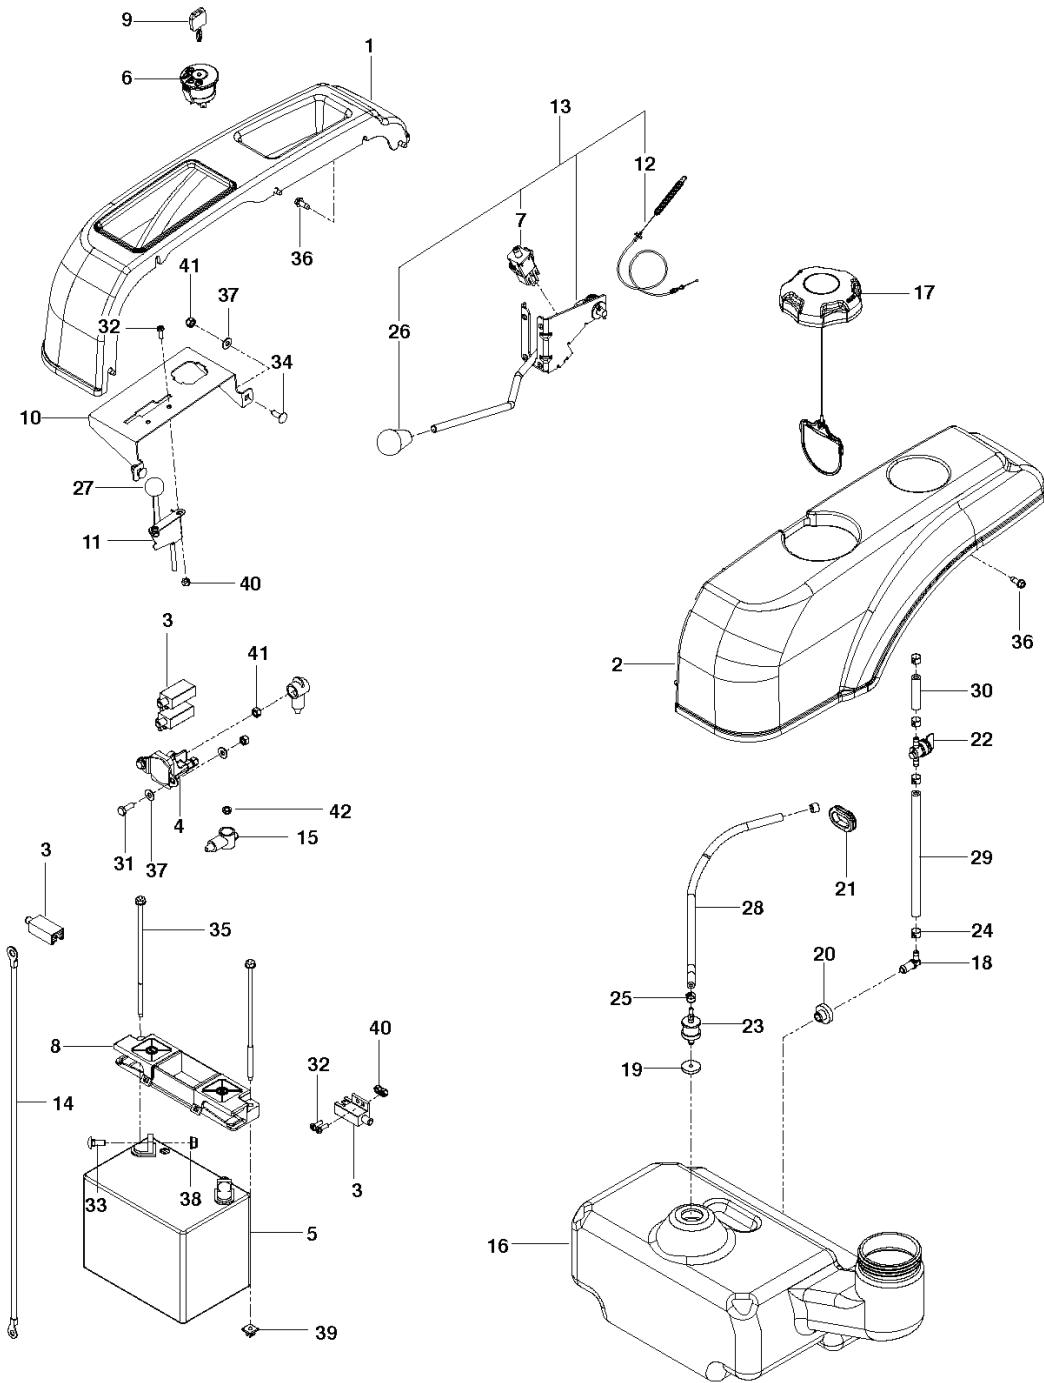

IGNITION SYSTEM

REF.	PART NO.	DESCRIPTION	REMARK	QTY.	KIT
1	525594701	FENDER		1	
2	525594702	FENDER		1	
3	539101080	SWITCH		4	
4	539101714	SOLENOID		1	
5	539102436	BATTERY		1	
6	539107541	IGNITION SWITCH		1	
7	532176138	MICRO SWITCH		1	
8	539107628	HOLDER		1	
9	539101350	BOLT		1	
10	525598601	PANEL		1	
11	522730101	CABLE		1	
12	532193235	CABLE		1	
13	575661501	SERVICE KIT		1	
14	539110068	BATTERY CABLE, NEGATIVE		1	
15	539116400	TERMINAL COVER-SM		3	
16	576369501	TANK		1	
17	575018101	CAP		1	
18	539110432	STEM, FUEL TANK		1	
19	576618201	GROMMET		1	
20	539105245	GROMMET		1	
21	539105974	GROMMET		1	
22	539916325	VALVE		1	
23	576618101	TANK VENT		1	
24	539912222	CLAMP		4	
25	575436501	CLAMP		4	
26	539132624	KNOB		1	
27	539133049	KNOB ROUND BALL		1	
28	574521305	HOSE		1	
29	539115736	HOSE		1	
30	539121486	HOSE		1	
31	539990580	SCREW		2	
32	539976952	SCREW		8	
33	539990316	BOLT		2	
34	539990074	SCREW		2	
35	539107632	BOLT		2	
36	539990362	SCREW		9	
37	539990055	WASHER		4	
38	539112899	NUT, 5/16-18, NYLOC		2	
39	539107629	NUT		2	
40	539976977	NUT		8	
41	539976978	NUT		4	
42	539108120	NUT		1	
	539104974	CABLE		1	
	539103306	CABLE		1	
	574658201	HARNESS		1