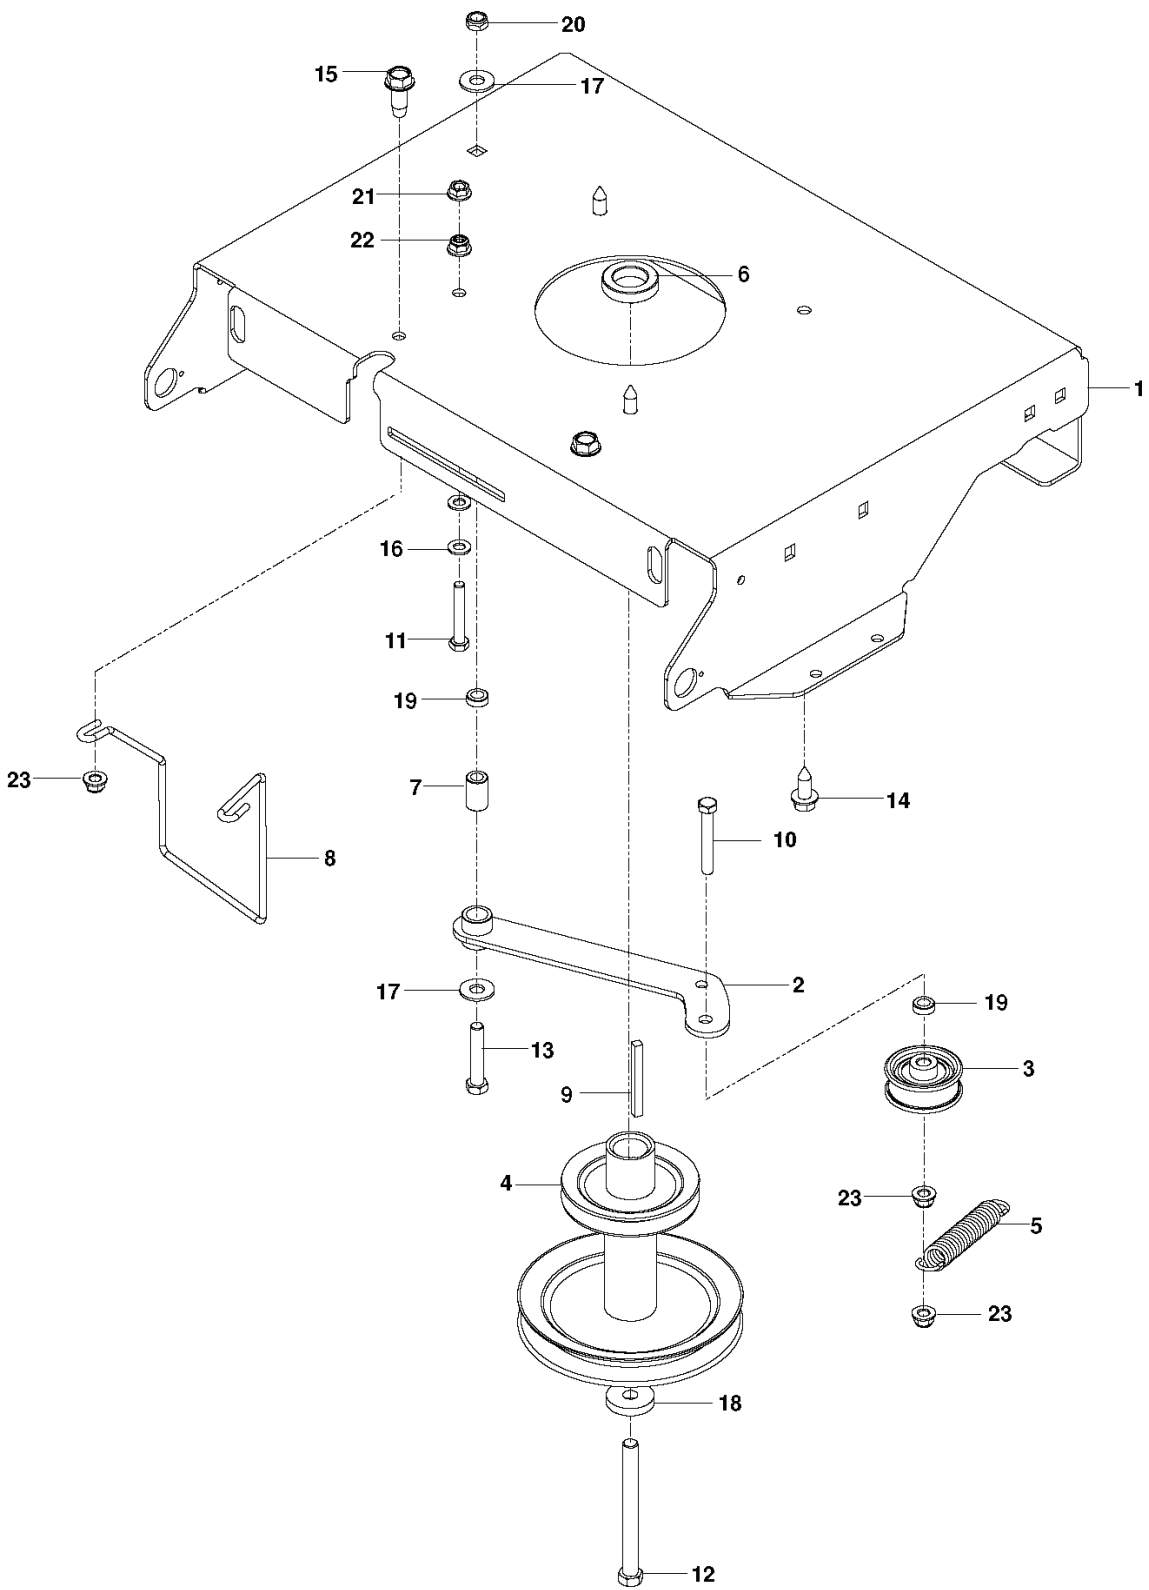

# BRAKE / DECK LIFT

REF.	PART NO.	DESCRIPTION	REMARK	QTY.	KIT
1	525580402	ARM		1	
2	525485602	HANDLE		1	
3	574356802	SHAFT		1	
4	525583601	LINKAGE		1	
5	525583701	LINKAGE		1	
6	525735701	LINKAGE		1	
7	539120220	ARM		1	
8	525580201	BELLCRANK		2	
9	539101224	SPRING		2	
10	539115247	L ROD 3-1/8"		2	
11	574356601	ROD		1	
12	539109368	BUSHING		2	
13	539120921	GRIP		1	
14	532196492	GRIP		1	
15	539118179	SWIVEL		2	
16	539112308	BRAKE SWIVEL		2	
17	539976989	SPLIT PIN		6	
18	539976988	PIN		4	
19	539101082	PIN RETAINING SCREW		2	
20	539100413	RHSNB 3/8-16 X 1-1/4 GD5 ZN		1	
21	539991034	SCREW		2	
22	539990717	NUT		2	
23	539976979	NUT		3	
24	539200282	NUT		1	
25	539990188	WASHER		6	
26	539990517	WASHER		7	
27	539102843	WASHER		1	
28	539133007	WASHER		1	

REF.	PART NO.	DESCRIPTION	REMARK	QTY.	KIT
1	578156302	ENGINE PLATE		1	
2	574497504	ARM		1	
3	539120812	PULLEY		1	
4	574382001	PULLEY		1	
5	539116350	SPRING		1	
6	539114387	SPACER		1	
7	539115270	BUSHING		1	
8	581770001	KEEPER		1	
9	539917033	KEY		1	
10	539101350	BOLT		1	
11	539976937	CAPSCREW		1	
12	574882801	BOLT		1	
13	539990588	SCREW		1	
14	532120616	HHFS 3/8-16 X 1.0 THD FORMING		3	
15	539107476	BOLT		1	
16	539990188	WASHER		2	
17	539990517	WASHER		3	
18	539115546	WASHER		1	
19	539109562	WASHER		1	
20	539200282	NUT		1	
21	539990585	NUT		1	
22	539112899	NUT, 5/16-18, NYLOC		1	
23	521996501	NUT		4	
	576014301	PIGTAIL	NEED VARIES BY MODEL	1	