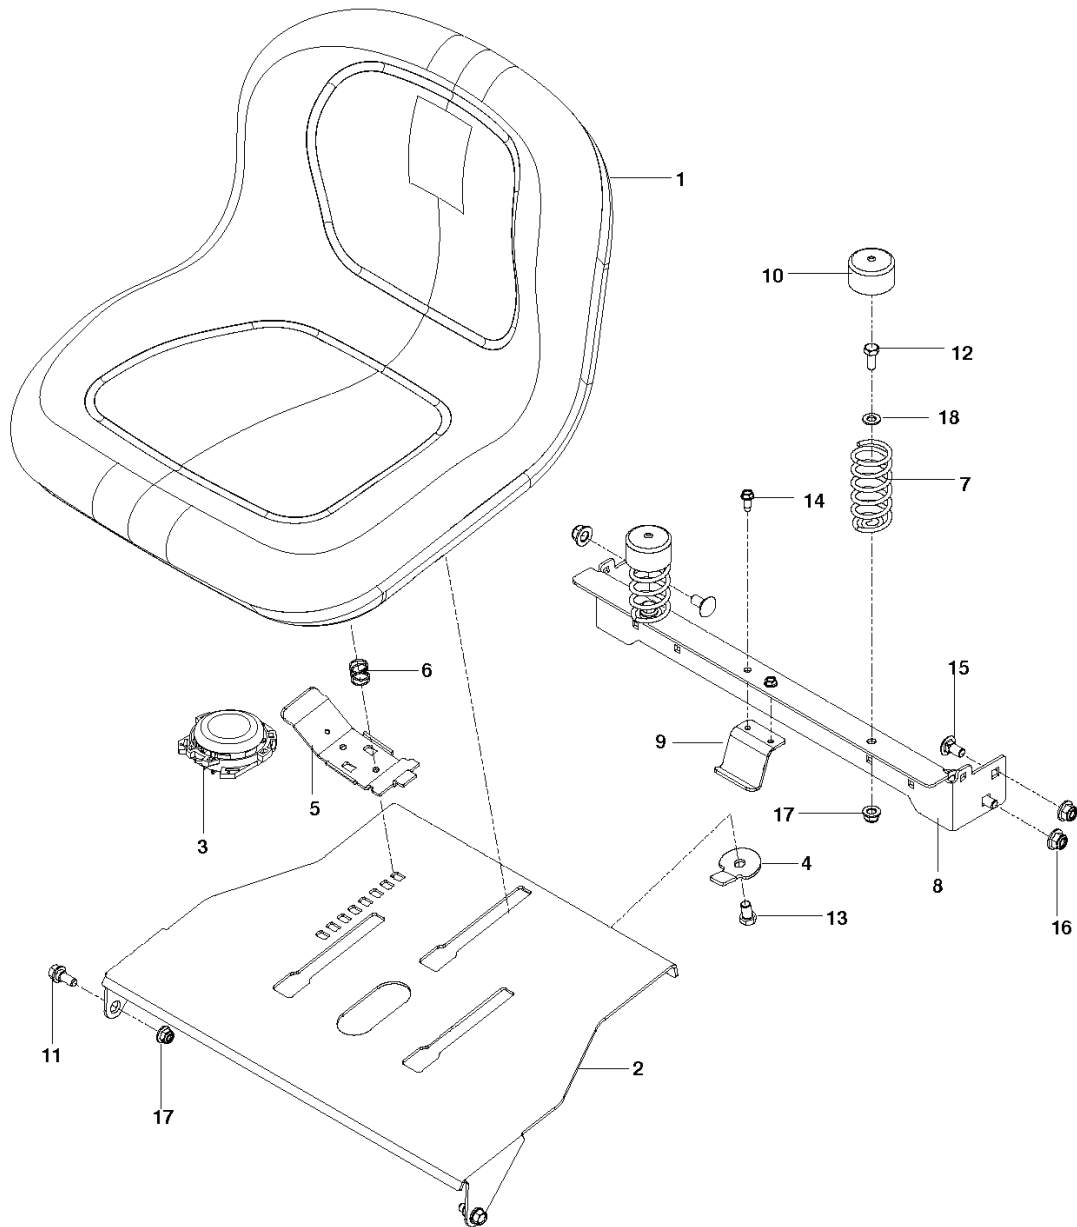

SEAT

REF.	PART NO.	DESCRIPTION	REMARK	QTY.	KIT
1	532424068	SEAT		1	
2	574356302	PLATE		1	
3	539132140	SWITCH		1	
4	574191002	STOP		1	
5	532197661	HANDLE		1	
6	532198200	SPRING		1	
7	539122632	SPRING		2	
8	574356402	SUPPORT		1	
9	525864502	HOLDING DEVICE		1	
10	539119884	SPRING		2	
11	539110303	BOLT		2	
12	539976934	SCREW		2	
13	539108503	BOLT		3	
14	539990362	SCREW		2	
15	539111785	RHSNB 3/8-16 X 3/4 GR5 ZD		4	
16	521996501	NUT		4	
17	539112899	NUT, 5/16-18, NYLOC		4	
18	539990188	WASHER		2