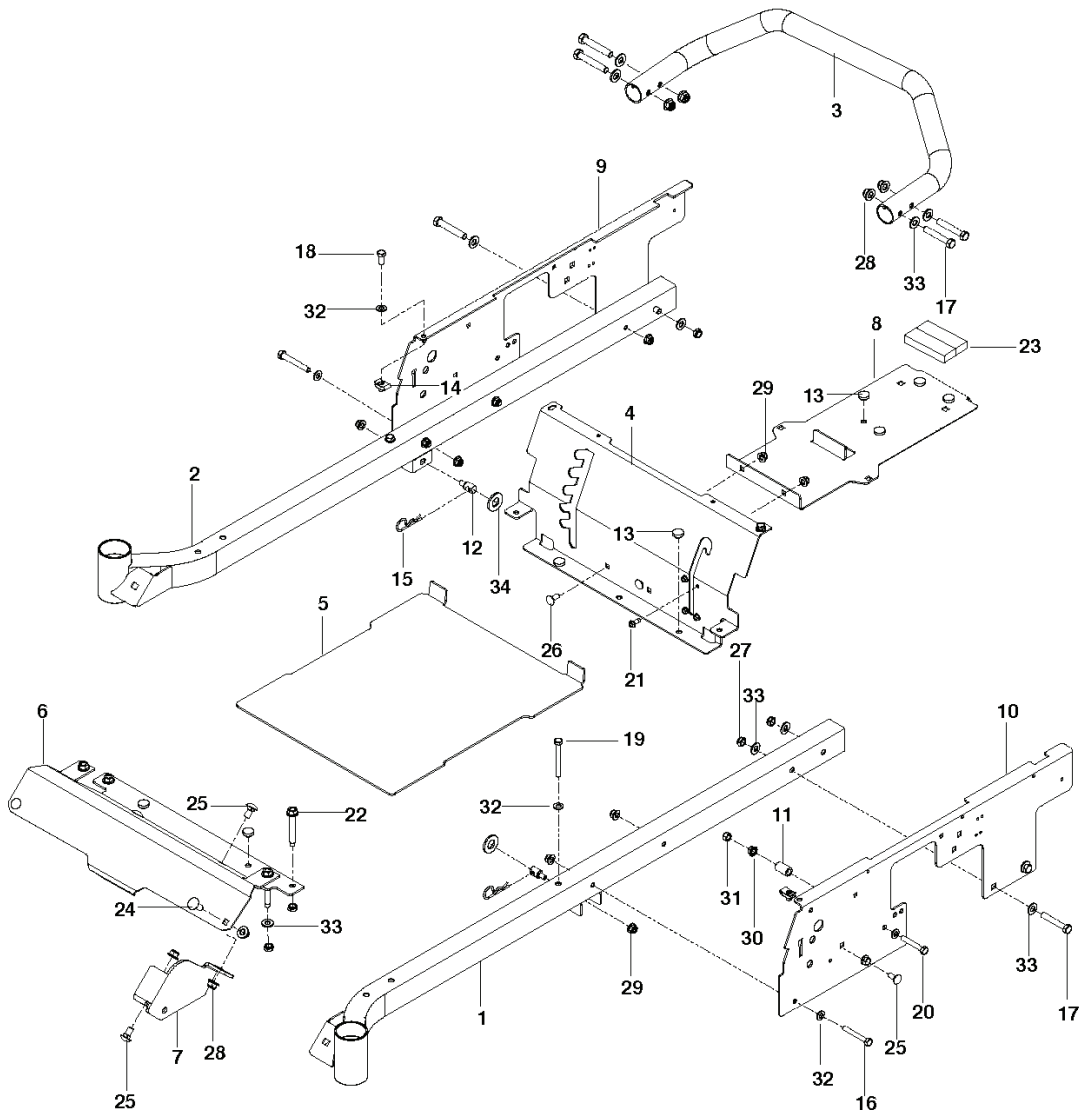

FRAME

REF.	PART NO.	DESCRIPTION	REMARK	QTY.	KIT
1	525454702	FRAME		1	
2	525454902	FRAME		1	
3	574354702	IMPACT BAR		1	
4	575661302	PANEL		1	
5	576414602	PAN		1	
6	574356002	FOOT		1	
7	525605502	BRACKET		1	
8	525798402	SUPPORT		1	
9	575328402	PANEL		1	
10	575328302	PANEL		1	
11	539119087	BUSHING		2	
12	532195161	STUD		2	
13	539102587	ABSORBER		9	
14	539104763	CLIP		4	
15	539976989	SPLIT PIN		2	
16	539976938	CAPSCREW 5/16 X 2-1/4 HED HEAD		4	
17	539990629	SCREW		8	
18	539976934	SCREW		2	
19	539101721	SCREW		2	
20	539976937	CAPSCREW		2	
21	539990362	SCREW		4	
22	539111976	BOLT		4	
23	539110290	INSULATOR		2	
24	539990645	BOLT		2	
25	539111785	RHSNB 3/8-16 X 3/4 GR5 ZD		4	
26	539990316	BOLT		2	
27	539200282	NUT		8	
28	521996501	NUT		8	
29	539112899	NUT, 5/16-18, NYLOC		12	
30	539990585	NUT		4	
31	539990717	NUT		6	
32	539990188	WASHER		6	
33	539990122	WASHER		17	
34	539976982	WASHER		2