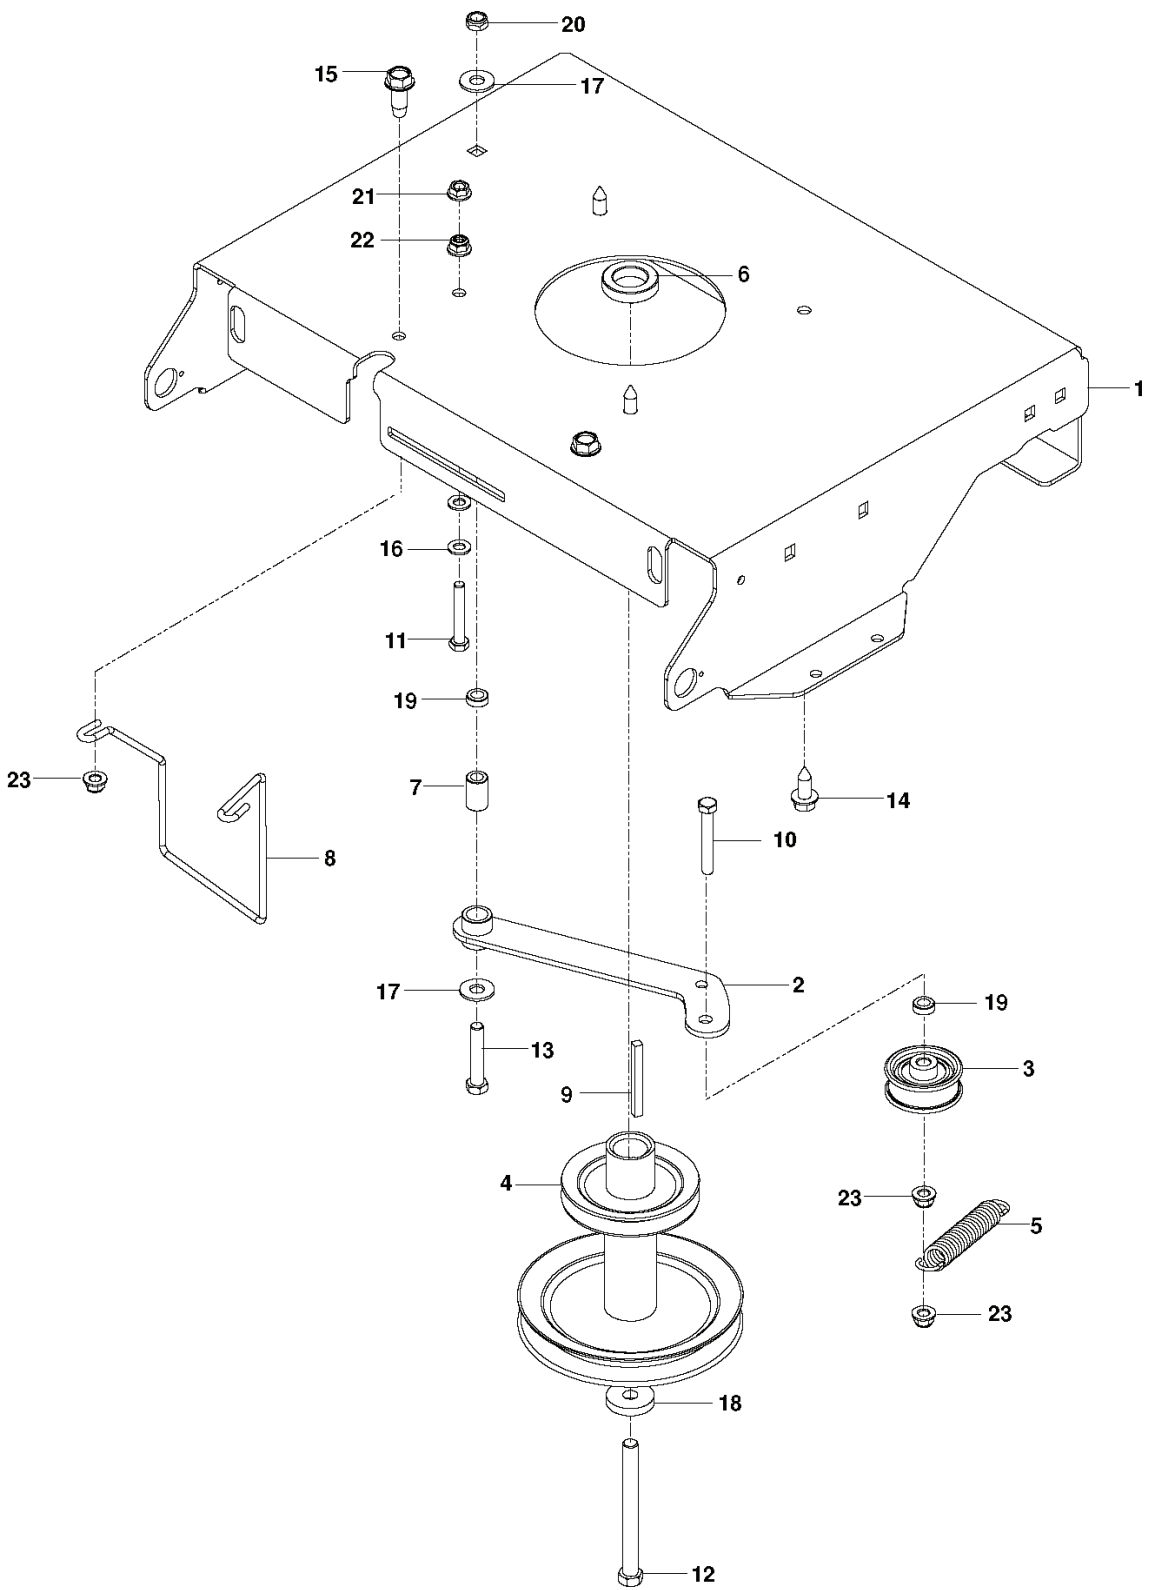

RZ 4219 BF, 967176102, 2013-11

SPARE PARTS LIST

REF.	PART NO.	DESCRIPTION	REMARK	QTY.	KIT
1	525580402	ARM		1	
2	574356802	SHAFT		1	
3	525583601	LINKAGE	RH	1	
4	525583701	LINKAGE	LH	1	
5	525735701	LINKAGE		1	
6	539120220	ARM		1	
7	525485602	HANDLE		1	
8	525580201	BELLCRANK		2	
9	574356601	ROD		1	
10	532196492	GRIP		1	
11	539120921	GRIP		1	
12	539112308	BRAKE SWIVEL		2	
13	539118179	SWIVEL		2	
14	539101224	SPRING		2	
15	539115247	L ROD 3-1/8"		2	
16	539976988	PIN		4	
17	539976989	SPLIT PIN		6	
18	539109368	BUSHING		2	
19	539101082	PIN RETAINING SCREW		2	
20	539100413	RHSNB 3/8-16 X 1-1/4 GD5 ZN		1	
21	539976979	NUT		3	
22	539990717	NUT		2	
23	539200282	NUT		1	
24	539102843	WASHER		1	
25	539990517	WASHER		7	
26	539990188	WASHER		6	
27	539133007	WASHER		1	

REF.	PART NO.	DESCRIPTION	REMARK	QTY.	KIT
1	578156302	ENGINE PLATE		1	
2	574497504	ARM		1	
3	539120812	PULLEY		1	
4	574382001	PULLEY		1	
5	539116350	SPRING		1	
6	539114387	SPACER		1	
7	539115270	BUSHING		1	
8	581770001	KEEPER		1	
9	539917033	KEY		1	
10	539101350	BOLT		1	
11	539976937	CAPSCREW		1	
12	574882801	BOLT		1	
13	539990588	SCREW		1	
14	532120616	HHFS 3/8-16 X 1.0 THD FORMING		3	
15	539107476	BOLT		1	
16	539990188	WASHER		2	
17	539990517	WASHER		3	
18	539115546	WASHER		1	
19	539109562	WASHER		1	
20	539200282	NUT		1	
21	539990585	NUT		1	
22	539112899	NUT, 5/16-18, NYLOC		1	
23	521996501	NUT		4	
	576014301	PIGTAIL	NEED VARIES BY MODEL	1	