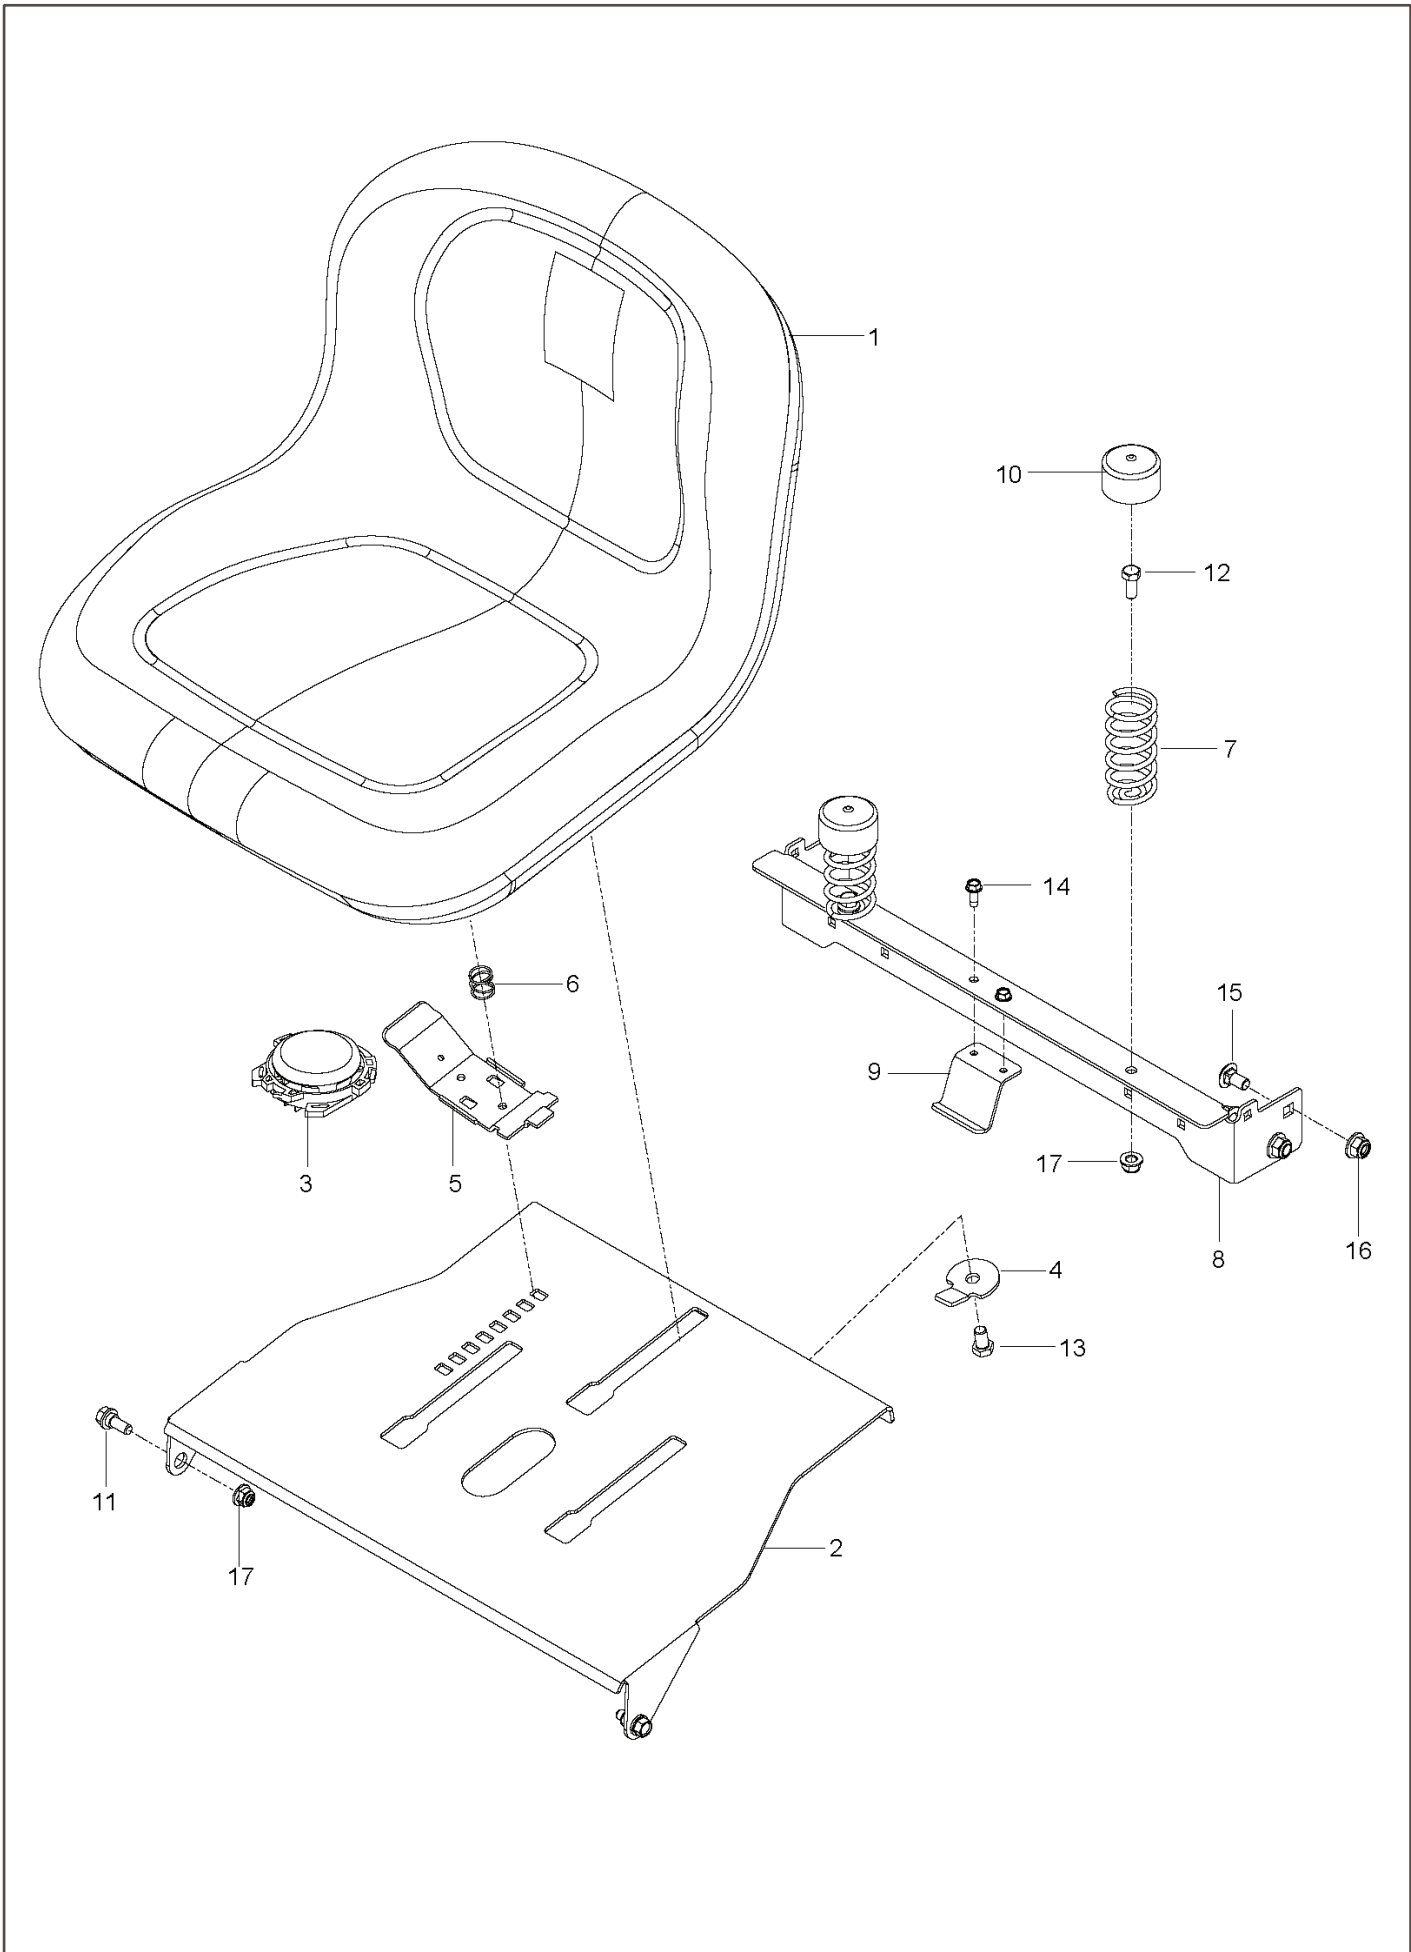

REF.	PART NO.	DESCRIPTION	REMARK	QTY.	KIT
1	532439822	SEAT		1	
2	574356302	PLATE		1	
3	539132140	SWITCH		1	
4	574191002	STOP		1	
5	532197661	HANDLE		1	
6	532198200	SPRING		1	
7	539122632	SPRING		2	
8	525464602	SUPPORT		1	
9	525864502	HOLDING DEVICE		1	
10	539119884	SPRING		2	
11	539110303	BOLT		2	
12	874780512	SCREW		2	
13	539108503	BOLT		1	
14	539990362	SCREW		2	
15	872140606	BOLT		4	
16	539112899	NUT, 5/16-18, NYLOC		4	
17	521996501	NUT		3