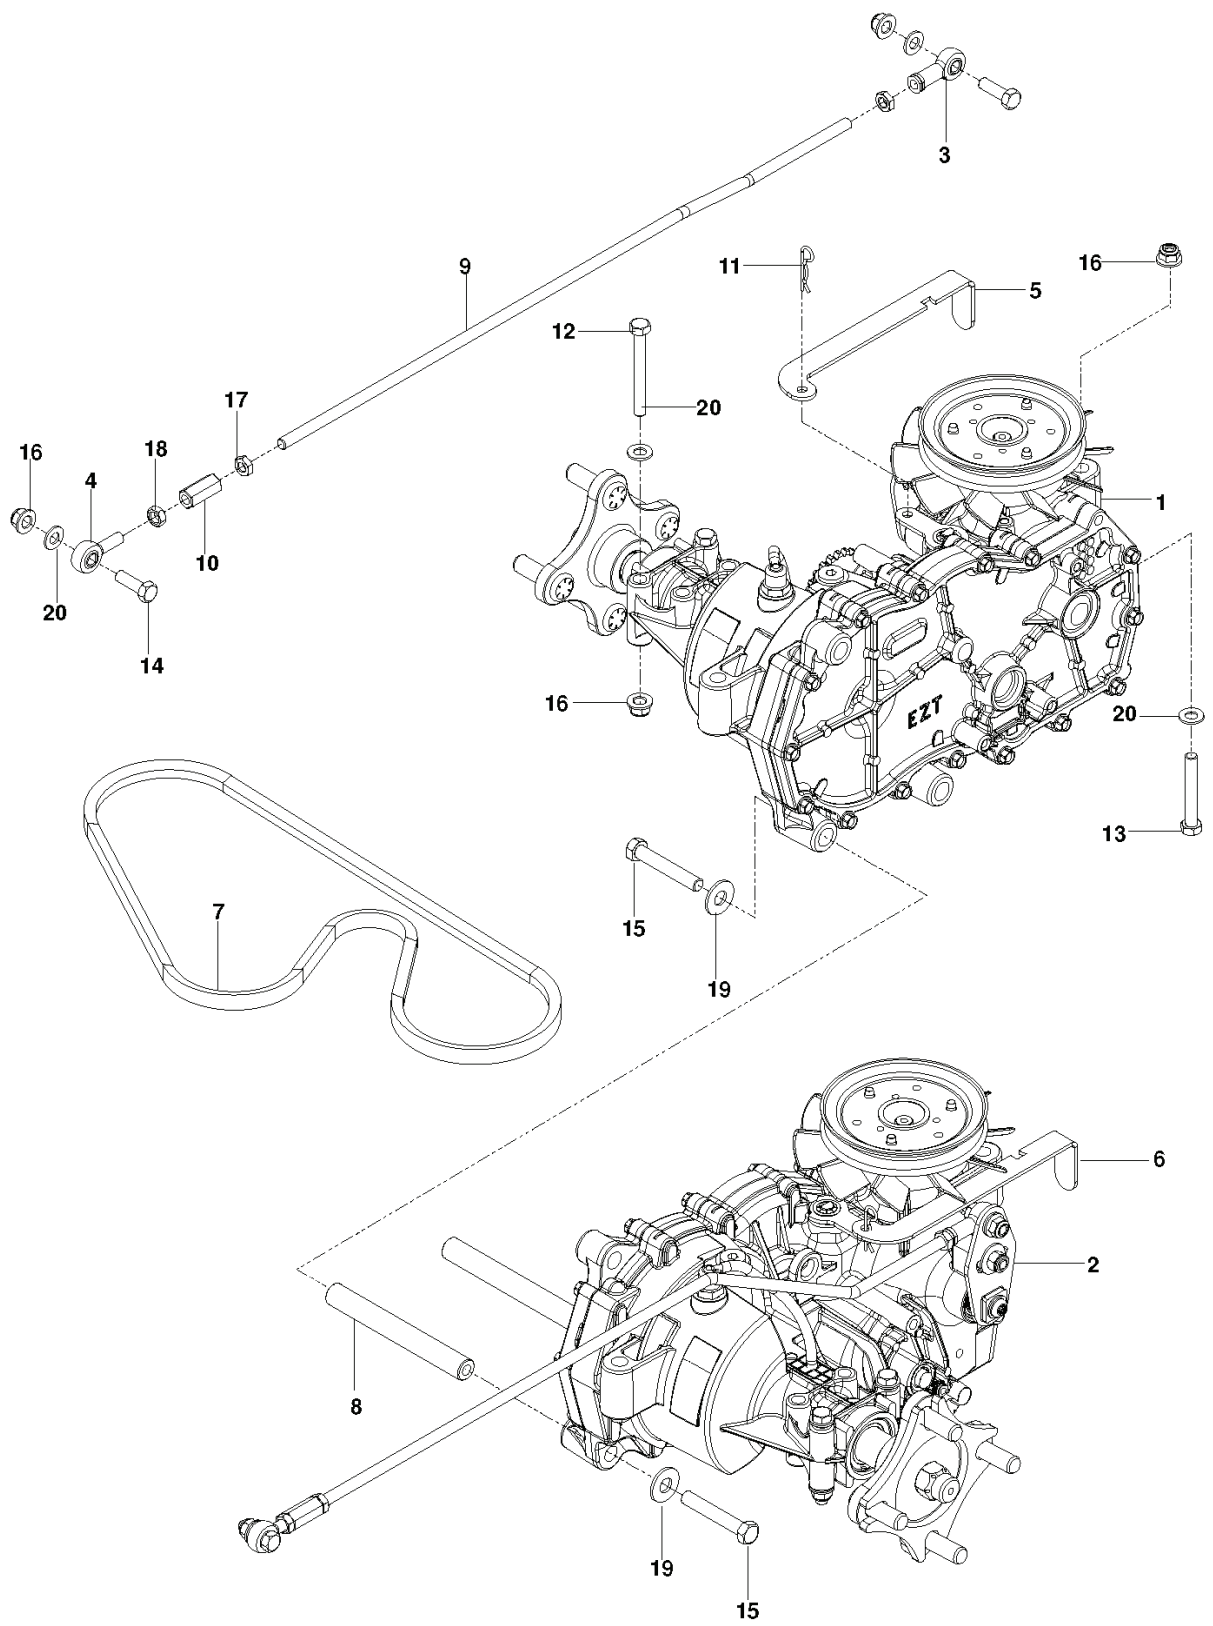

REF.	PART NO.	DESCRIPTION	REMARK	QTY.	KIT
1	539120152	HYDRO		1	
2	539120153	HYDRO		1	
3	539115729	RH ROD END		2	
4	539116690	ROD END - LH		2	
5	539120157	RELEASE LEVER RH		1	
6	539120156	RELEASE LEVER LH		1	
7	575852401	BELT		1	
8	574356501	SPACING TUBE		2	
9	539120169	CONTROL ROD		2	
10	539116689	ROD END COUPLER		2	
11	539976988	PIN		2	
12	539101721	SCREW		4	
13	539976938	CAPSCREW 5/16 X 2-1/4 HED HEAD		2	
14	539990209	SCREW		4	
15	539990629	SCREW		4	
16	539112899	NUT, 5/16-18, NYLOC		10	
17	539115502	NUT		4	
18	539991073	NUT		2	
19	539990517	WASHER		4	
20	539990188	WASHER		10