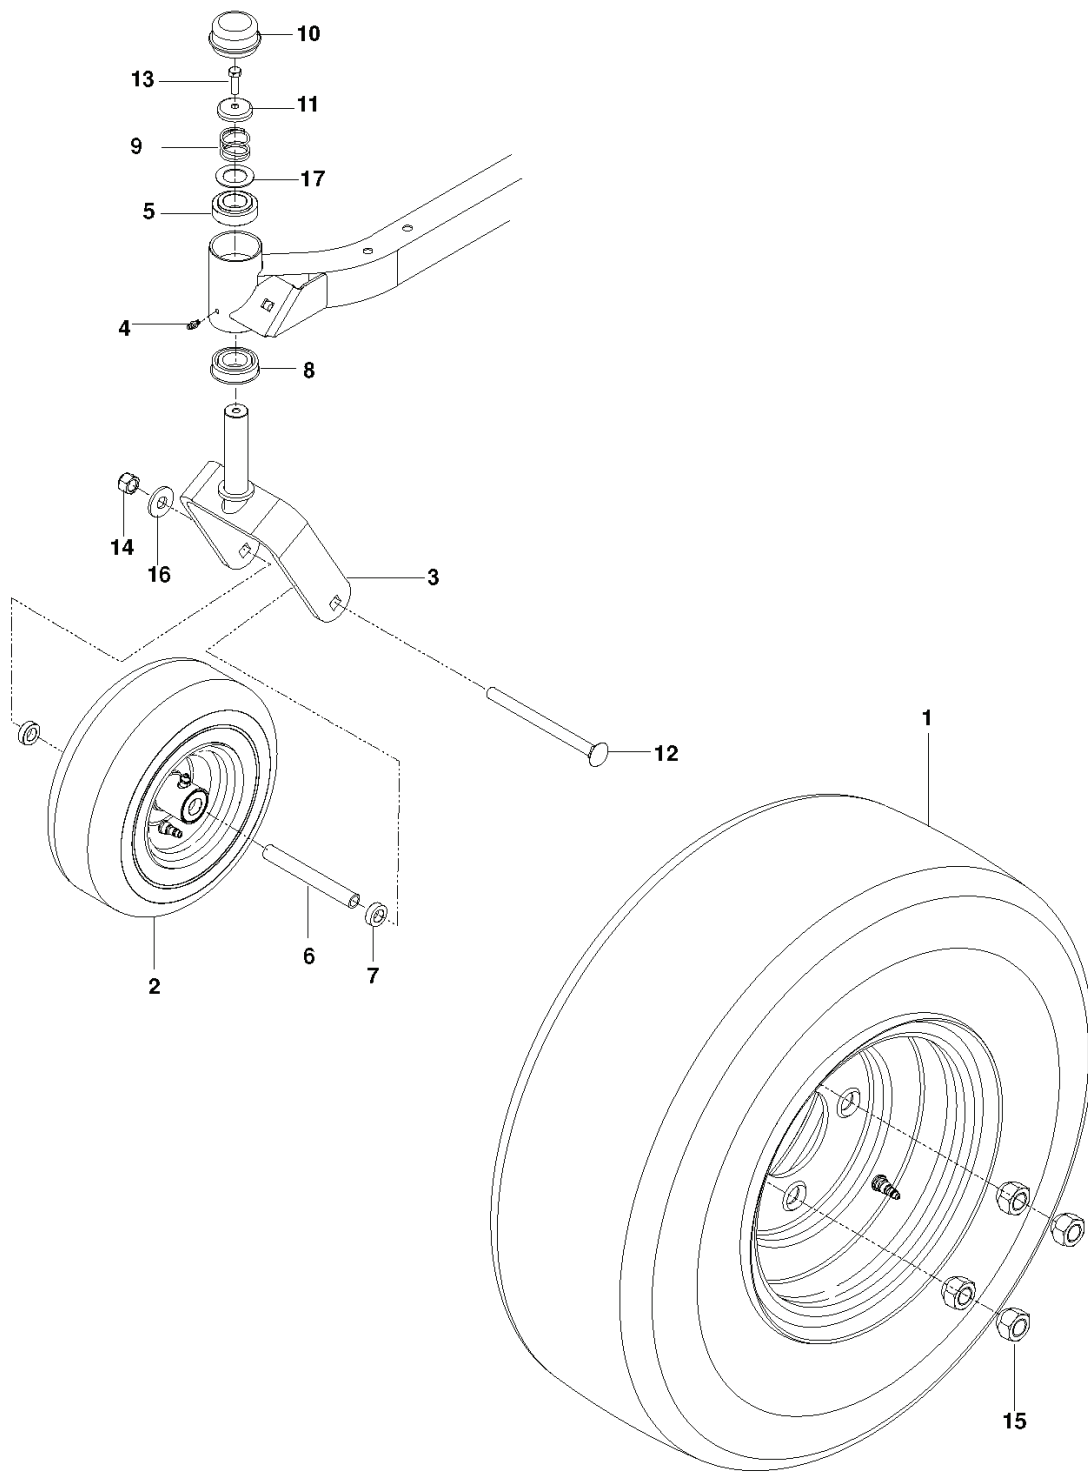

REF.	PART NO.	DESCRIPTION	REMARK	QTY.	KIT
1	581199001	WHEEL ASSY		2	
2	590486802	WHEEL		2	
3	510186505	YOKE		2	
4	539115638	FITTING		2	
5	539117901	BUSHING		2	
6	539105543	SPACER		2	
7	539114805	SPACER		4	
8	539112660	BEARING		2	
9	539115747	SPRING		2	
10	539102535	CAP		2	
11	539115749	CASTER PLUG		2	
12	539121159	BOLT		2	
13	539115566	SCREW		2	
14	539200100	NUT		2	
15	539101173	NUT		8	
16	819182212	WASHER		2	
17	539115675	WASHER		2