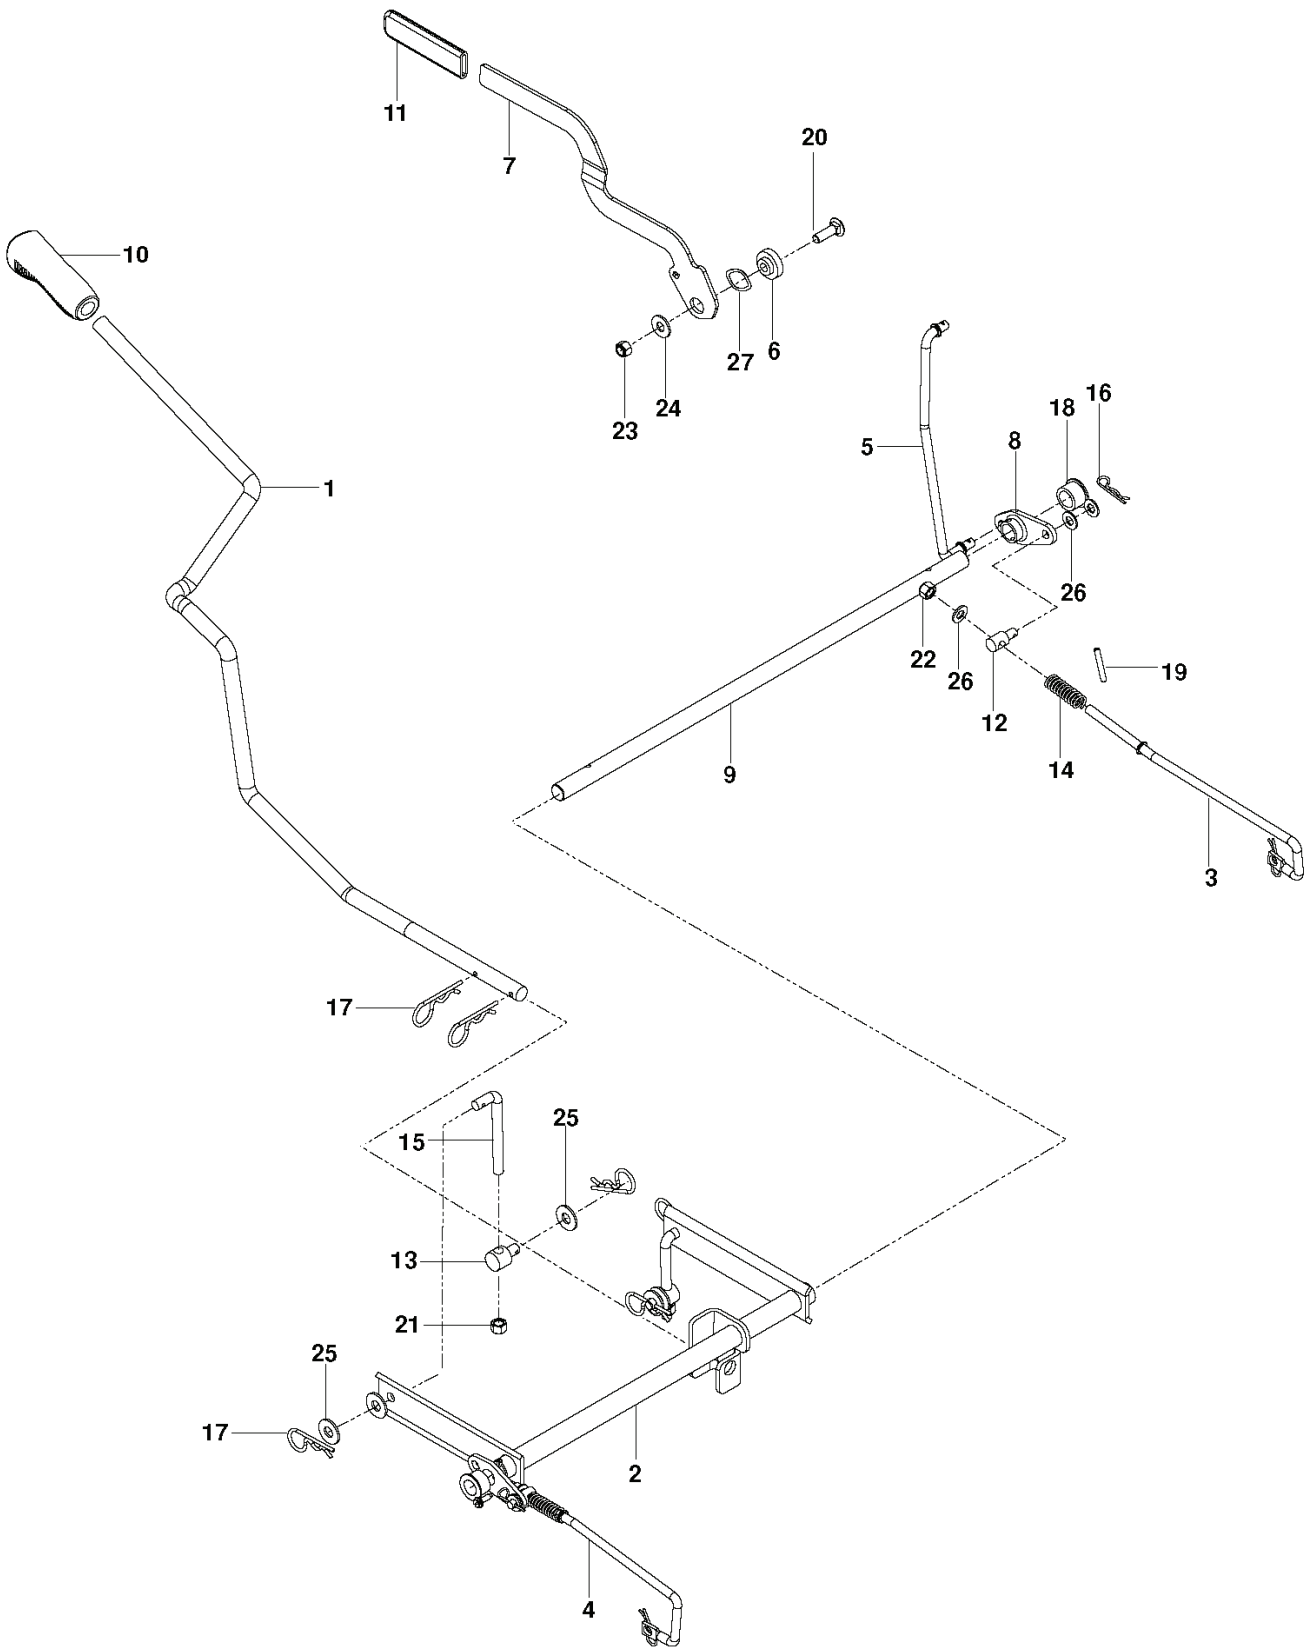

RZ 4219 BF, 967176102, 2013-11

SPARE PARTS LIST

REF.	PART NO.	DESCRIPTION	REMARK	QTY.	KIT
1	525580402	ARM		1	
2	574356802	SHAFT		1	
3	525583601	LINKAGE	RH	1	
4	525583701	LINKAGE	LH	1	
5	525735701	LINKAGE		1	
6	539120220	ARM		1	
7	525485602	HANDLE		1	
8	525580201	BELLCRANK		2	
9	574356601	ROD		1	
10	532196492	GRIP		1	
11	539120921	GRIP		1	
12	539112308	BRAKE SWIVEL		2	
13	539118179	SWIVEL		2	
14	539101224	SPRING		2	
15	539115247	L ROD 3-1/8"		2	
16	539976988	PIN		4	
17	539976989	SPLIT PIN		6	
18	539109368	BUSHING		2	
19	539101082	PIN RETAINING SCREW		2	
20	539100413	RHSNB 3/8-16 X 1-1/4 GD5 ZN		1	
21	539976979	NUT		3	
22	539990717	NUT		2	
23	539200282	NUT		1	
24	539102843	WASHER		1	
25	539990517	WASHER		7	
26	539990188	WASHER		6	
27	539133007	WASHER		1	

REF.	PART NO.	DESCRIPTION	REMARK	QTY.	KIT
1	578156302	ENGINE PLATE		1	
2	574497504	ARM		1	
3	539120812	PULLEY		1	
4	574382001	PULLEY		1	
5	539116350	SPRING		1	
6	539114387	SPACER		1	
7	539115270	BUSHING		1	
8	581770001	KEEPER		1	
9	539917033	KEY		1	
10	539101350	BOLT		1	
11	539976937	CAPSCREW		1	
12	574882801	BOLT		1	
13	539990588	SCREW		1	
14	532120616	HHFS 3/8-16 X 1.0 THD FORMING		3	
15	539107476	BOLT		1	
16	539990188	WASHER		2	
17	539990517	WASHER		3	
18	539115546	WASHER		1	
19	539109562	WASHER		1	
20	539200282	NUT		1	
21	539990585	NUT		1	
22	539112899	NUT, 5/16-18, NYLOC		1	
23	521996501	NUT		4	
	576014301	PIGTAIL	NEED VARIES BY MODEL	1	

REF.	PART NO.	DESCRIPTION	REMARK	QTY.	KIT
1	539120152	HYDRO		1	
2	539120153	HYDRO		1	
3	539115729	RH ROD END		2	
4	539116690	ROD END - LH		2	
5	539120157	RELEASE LEVER RH		1	
6	539120156	RELEASE LEVER LH		1	
7	575852401	BELT		1	
8	574356501	SPACING TUBE		2	
9	539120169	CONTROL ROD		2	
10	539116689	ROD END COUPLER		2	
11	539976988	PIN		2	
12	539101721	SCREW		4	
13	539976938	CAPSCREW 5/16 X 2-1/4 HED HEAD		2	
14	539990209	SCREW		4	
15	539990629	SCREW		4	
16	539112899	NUT, 5/16-18, NYLOC		10	
17	539115502	NUT		4	
18	539991073	NUT		2	
19	539990517	WASHER		4	
20	539990188	WASHER		10	