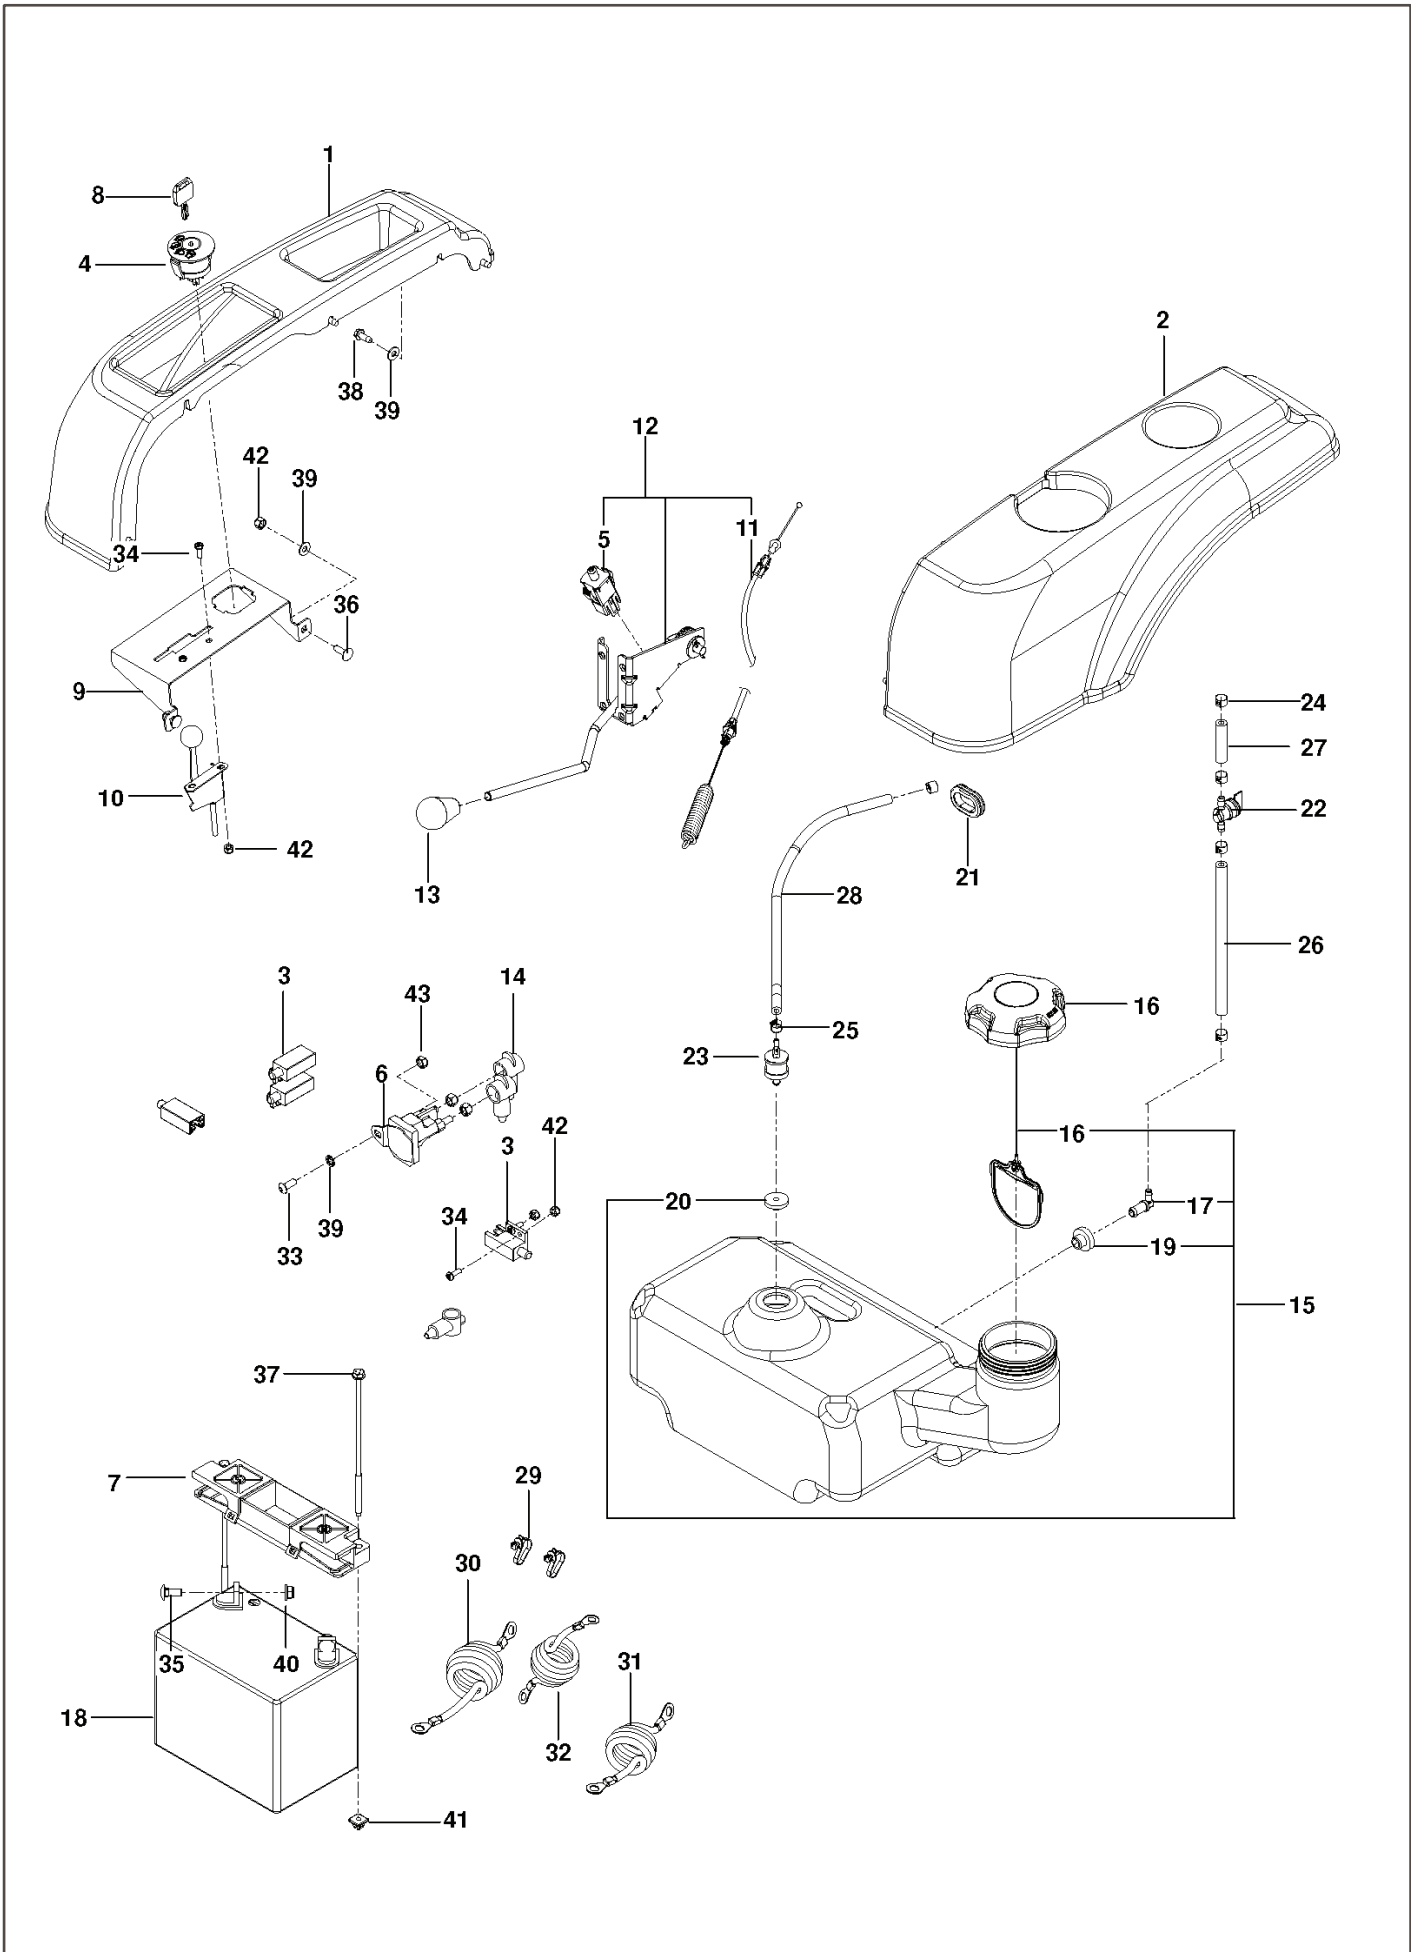

REF.	PART NO.	DESCRIPTION	REMARK	QTY.	KIT
1	510240201	DECAL	BELT ROUTING	1	
2	532429196	DECAL	HUSQVARNA	2	
3	539109908	DECAL		1	
4	586258401	DECAL	STARTING	1	
5	539120006	DECAL		1	
6	532428676	DECAL	CROWN	1	
7	539109897	DECAL	SERVICE	1	
8	539105745	DECAL	BATTERY WARNING	1	
9	539108385	DECAL	DO NOT TOW	1	
10	585984901	DECAL	CONTROL PANEL	1	
11	525814201	DECAL	DECK HEIGHT	1	
12	525814301	DECAL	BLADE ENGAGE	1	
13	539103333	DECAL	MOTION CONTROL	2	
14	539913010	DECAL	BLADE WARNING	1	
15	539105746	DECAL	SEVERING	1	
16	577420901	DECAL	RZ4219	1	
17	581724401	DECAL	DISCHARGE	1	
18	539108386	DECAL	EXITING MOWER	1	
19	539110522	DECAL		1	
20	539110279	DECAL		1	
21	581724102	DECAL	DB80	1	
22	539121322	PAD		2	
23	539977778	MAT		2	

REF.	PART NO.	DESCRIPTION	REMARK	QTY.	KIT
1	578156302	ENGINE PLATE		1	
2	574497504	ARM		1	
3	539120812	PULLEY		1	
4	574382001	PULLEY		1	
5	539116350	SPRING		1	
6	539114387	SPACER		1	
7	539115270	BUSHING		1	
8	581770001	KEEPER		1	
9	539917033	KEY		1	
10	539101350	BOLT		1	
11	539976937	CAPSCREW		1	
12	574882801	BOLT		1	
13	539990588	SCREW		1	
14	532120616	HHFS 3/8-16 X 1.0 THD FORMING		3	
15	539107476	BOLT		1	
16	539990188	WASHER		2	
17	539990517	WASHER		3	
18	539115546	WASHER		1	
19	539109562	WASHER		1	
20	539200282	NUT		1	
21	539990585	NUT		1	
22	539112899	NUT, 5/16-18, NYLOC		1	
23	521996501	NUT		4	
	576014301	PIGTAIL	NEED VARIES BY MODEL	1	

REF.	PART NO.	DESCRIPTION	REMARK	QTY.	KIT
1	539120152	HYDRO		1	
2	539120153	HYDRO		1	
3	539115729	RH ROD END		2	
4	539116690	ROD END - LH		2	
5	539120157	RELEASE LEVER RH		1	
6	539120156	RELEASE LEVER LH		1	
7	575852401	BELT		1	
8	574356501	SPACING TUBE		2	
9	539120169	CONTROL ROD		2	
10	539116689	ROD END COUPLER		2	
11	539976988	PIN		2	
12	539101721	SCREW		4	
13	539976938	CAPSCREW 5/16 X 2-1/4 HED HEAD		2	
14	539990209	SCREW		4	
15	539990629	SCREW		4	
16	539112899	NUT, 5/16-18, NYLOC		10	
17	539115502	NUT		4	
18	539991073	NUT		2	
19	539990517	WASHER		4	
20	539990188	WASHER		10	