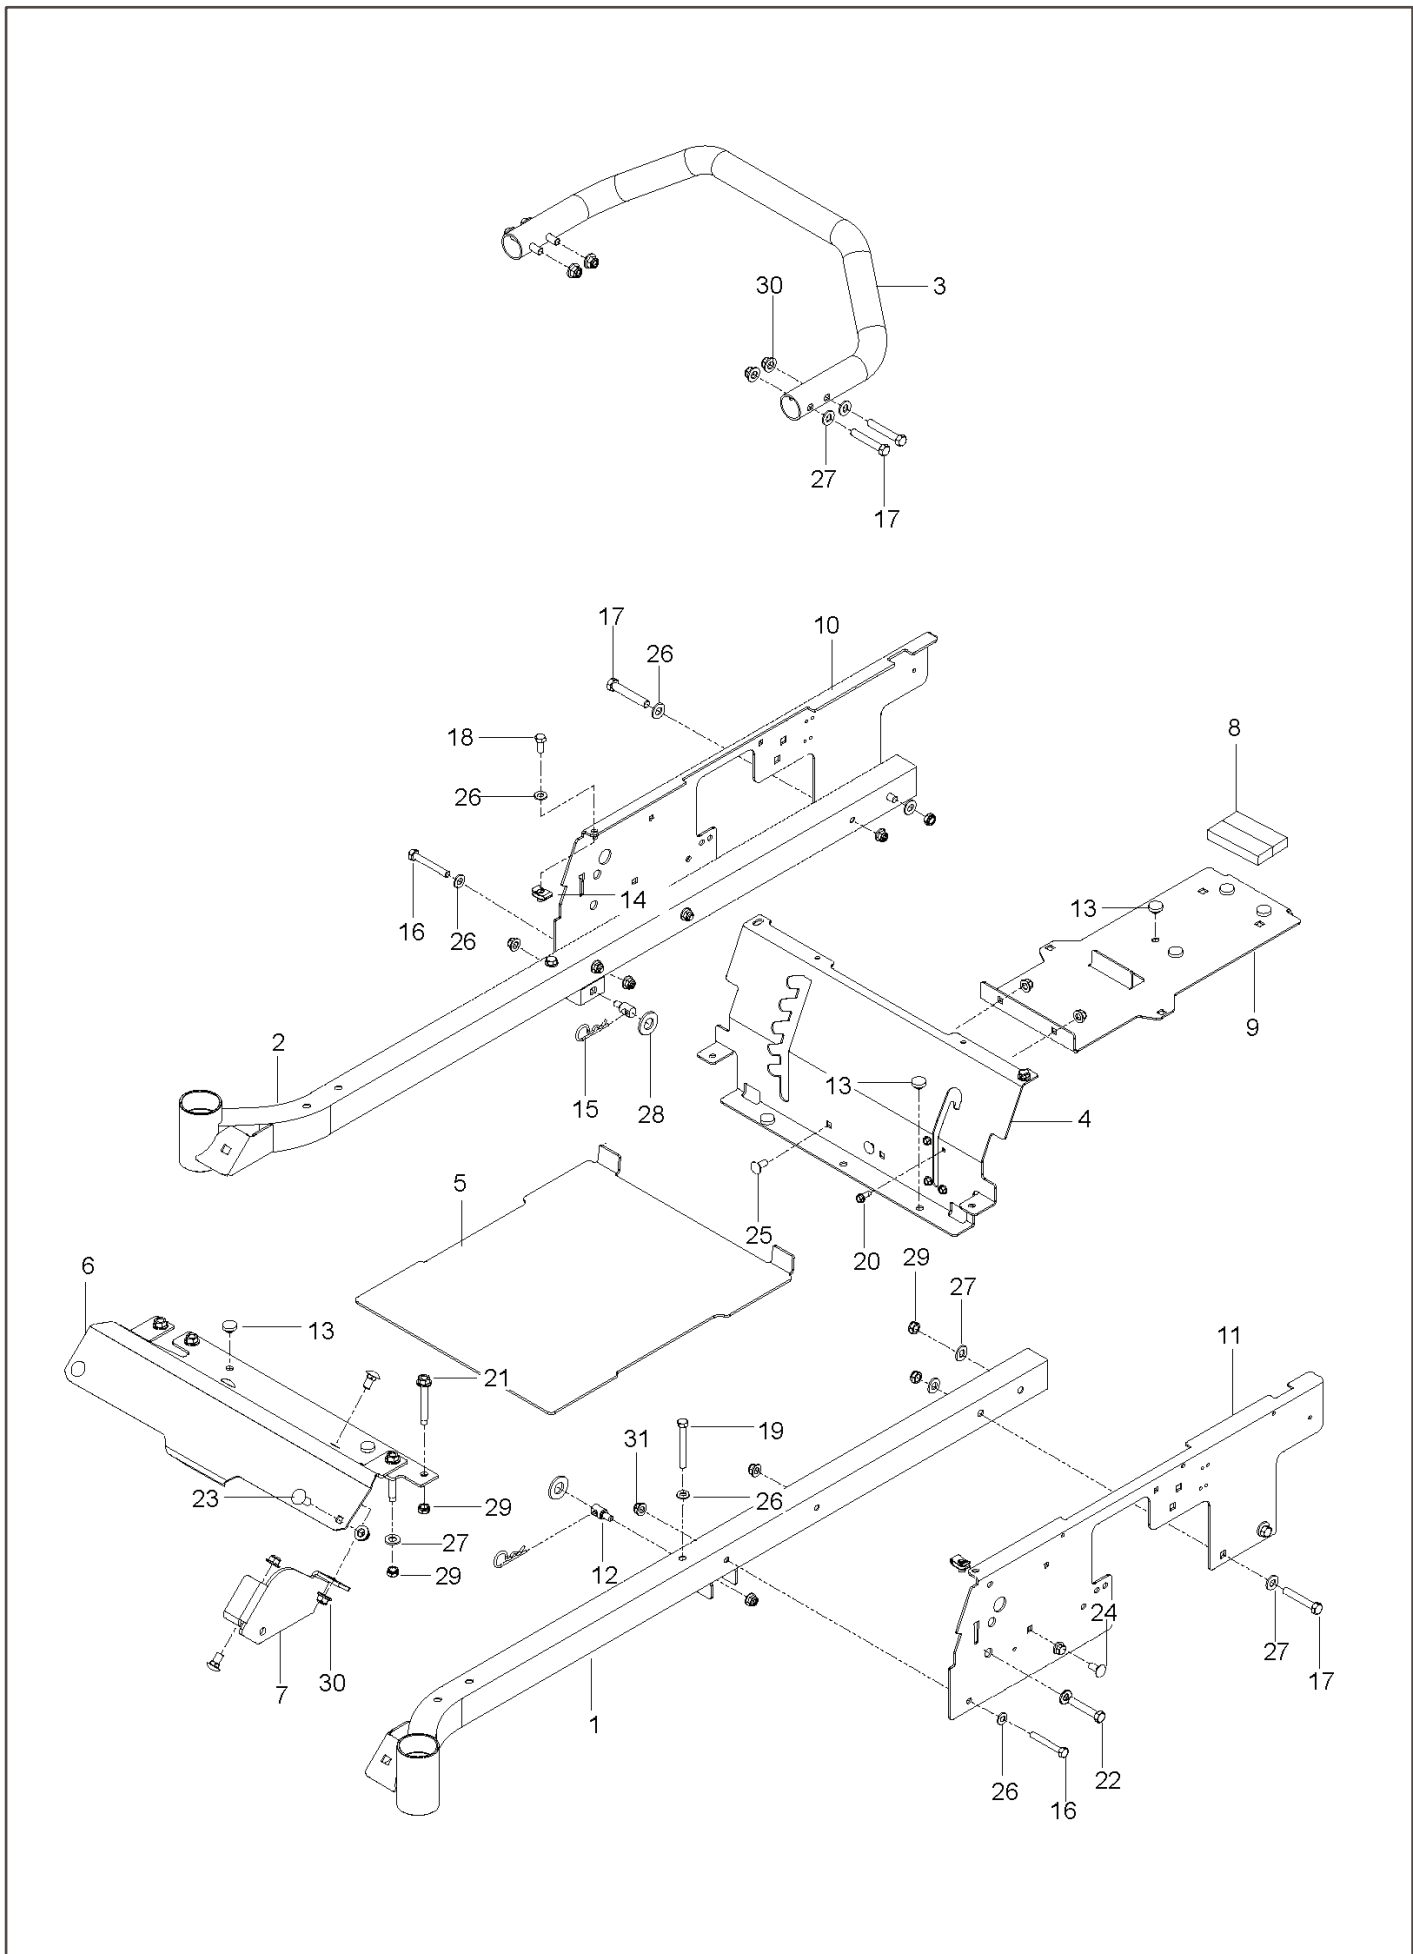

RZ 4219 BF, 967176102, 2013-11

SPARE PARTS LIST

REF.	PART NO.	DESCRIPTION	REMARK	QTY.	KIT
1	525580402	ARM		1	
2	574356802	SHAFT		1	
3	525583601	LINKAGE	RH	1	
4	525583701	LINKAGE	LH	1	
5	525735701	LINKAGE		1	
6	539120220	ARM		1	
7	525485602	HANDLE		1	
8	525580201	BELLCRANK		2	
9	574356601	ROD		1	
10	532196492	GRIP		1	
11	539120921	GRIP		1	
12	539112308	BRAKE SWIVEL		2	
13	539118179	SWIVEL		2	
14	539101224	SPRING		2	
15	539115247	L ROD 3-1/8"		2	
16	539976988	PIN		4	
17	539976989	SPLIT PIN		6	
18	539109368	BUSHING		2	
19	539101082	PIN RETAINING SCREW		2	
20	539100413	RHSNB 3/8-16 X 1-1/4 GD5 ZN		1	
21	539976979	NUT		3	
22	539990717	NUT		2	
23	539200282	NUT		1	
24	539102843	WASHER		1	
25	539990517	WASHER		7	
26	539990188	WASHER		6	
27	539133007	WASHER		1	

REF.	PART NO.	DESCRIPTION	REMARK	QTY.	KIT
1	578156302	ENGINE PLATE		1	
2	574497504	ARM		1	
3	539120812	PULLEY		1	
4	574382001	PULLEY		1	
5	539116350	SPRING		1	
6	539114387	SPACER		1	
7	539115270	BUSHING		1	
8	581770001	KEEPER		1	
9	539917033	KEY		1	
10	539101350	BOLT		1	
11	539976937	CAPSCREW		1	
12	574882801	BOLT		1	
13	539990588	SCREW		1	
14	532120616	HHFS 3/8-16 X 1.0 THD FORMING		3	
15	539107476	BOLT		1	
16	539990188	WASHER		2	
17	539990517	WASHER		3	
18	539115546	WASHER		1	
19	539109562	WASHER		1	
20	539200282	NUT		1	
21	539990585	NUT		1	
22	539112899	NUT, 5/16-18, NYLOC		1	
23	521996501	NUT		4	
	576014301	PIGTAIL	NEED VARIES BY MODEL	1	