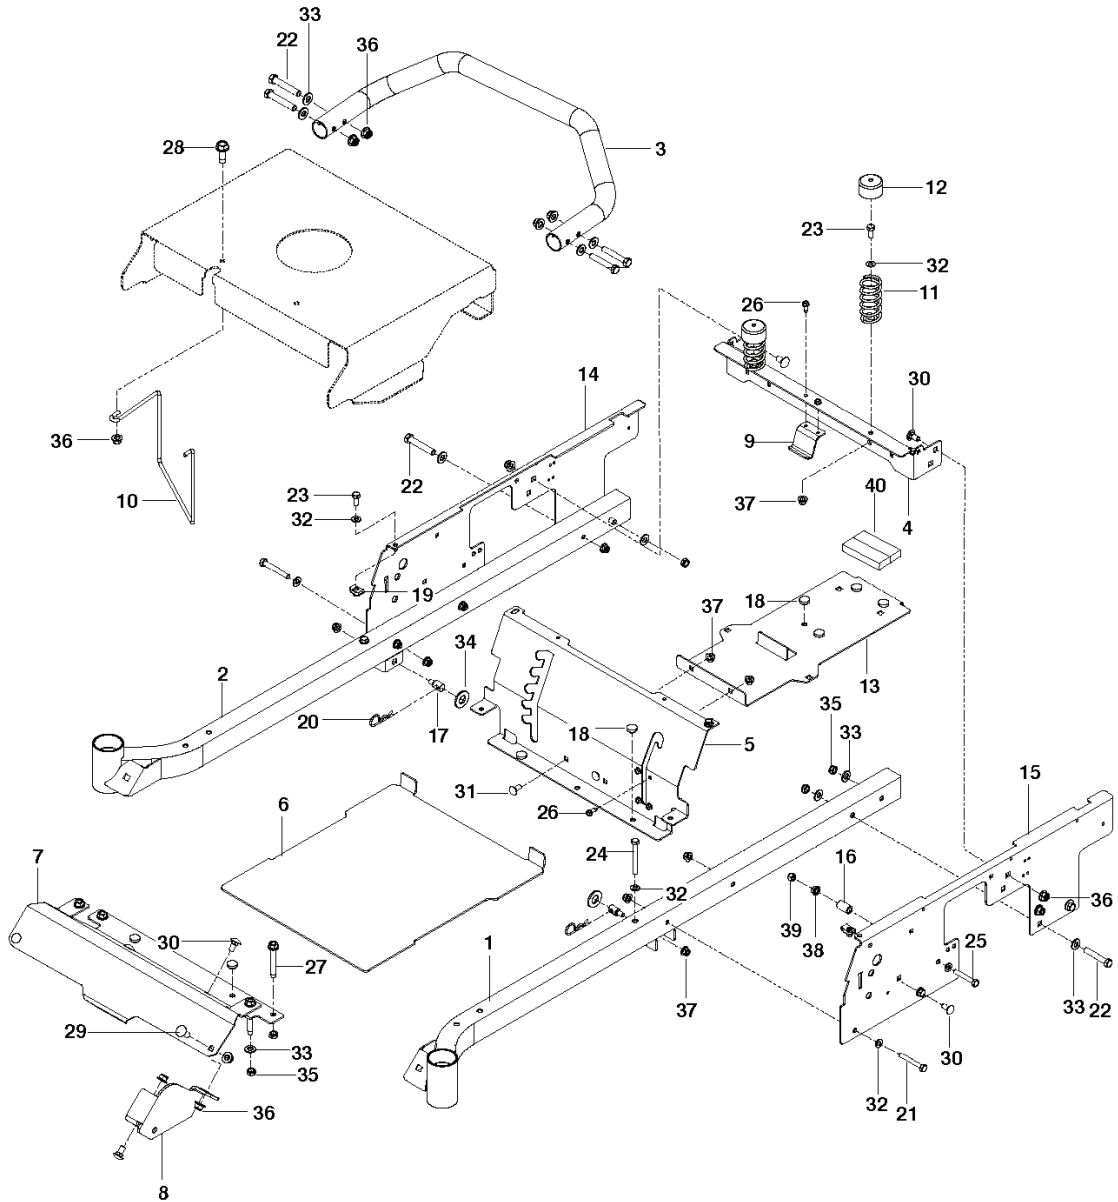

FRAME

REF.	PART NO.	DESCRIPTION	REMARK	QTY.	KIT
1	525454702	FRAME		1	
2	525454902	FRAME		1	
3	574354702	IMPACT BAR		1	
4	574356402	SUPPORT		1	
5	575661302	PANEL		1	
6	576414602	PAN		1	
7	574356002	FOOT		1	
8	525605502	BRACKET		1	
9	525864502	HOLDING DEVICE		1	
10	575952201	KEEPER		1	
11	539122632	SPRING		2	
12	539119884	SPRING		2	
13	525798402	SUPPORT		1	
14	575328402	PANEL		1	
15	575328302	PANEL		1	
16	539119087	BUSHING		2	
17	532195161	STUD		2	
18	539102587	ABSORBER		9	
19	539104763	CLIP		4	
20	539976989	SPLIT PIN		2	
21	539976938	CAPSCREW 5/16 X 2-1/4 HED HEAD		4	
22	539990629	SCREW		8	
23	539976934	SCREW		4	
24	539101721	SCREW		2	
25	539976937	CAPSCREW		2	
26	539990362	SCREW		6	
27	539111976	BOLT		4	
28	539107476	BOLT		1	
29	539990645	BOLT		2	
30	539111785	RHSNB 3/8-16 X 3/4 GR5 ZD		6	
31	539990316	BOLT		2	
32	539990188	WASHER		12	
33	539990122	WASHER		17	
34	539976982	WASHER		2	
35	539200282	NUT		8	
36	521996501	NUT		13	
37	539112899	NUT, 5/16-18, NYLOC		14	
38	539990585	NUT		4	
39	539990717	NUT		6	
40	539110290	INSULATOR		2