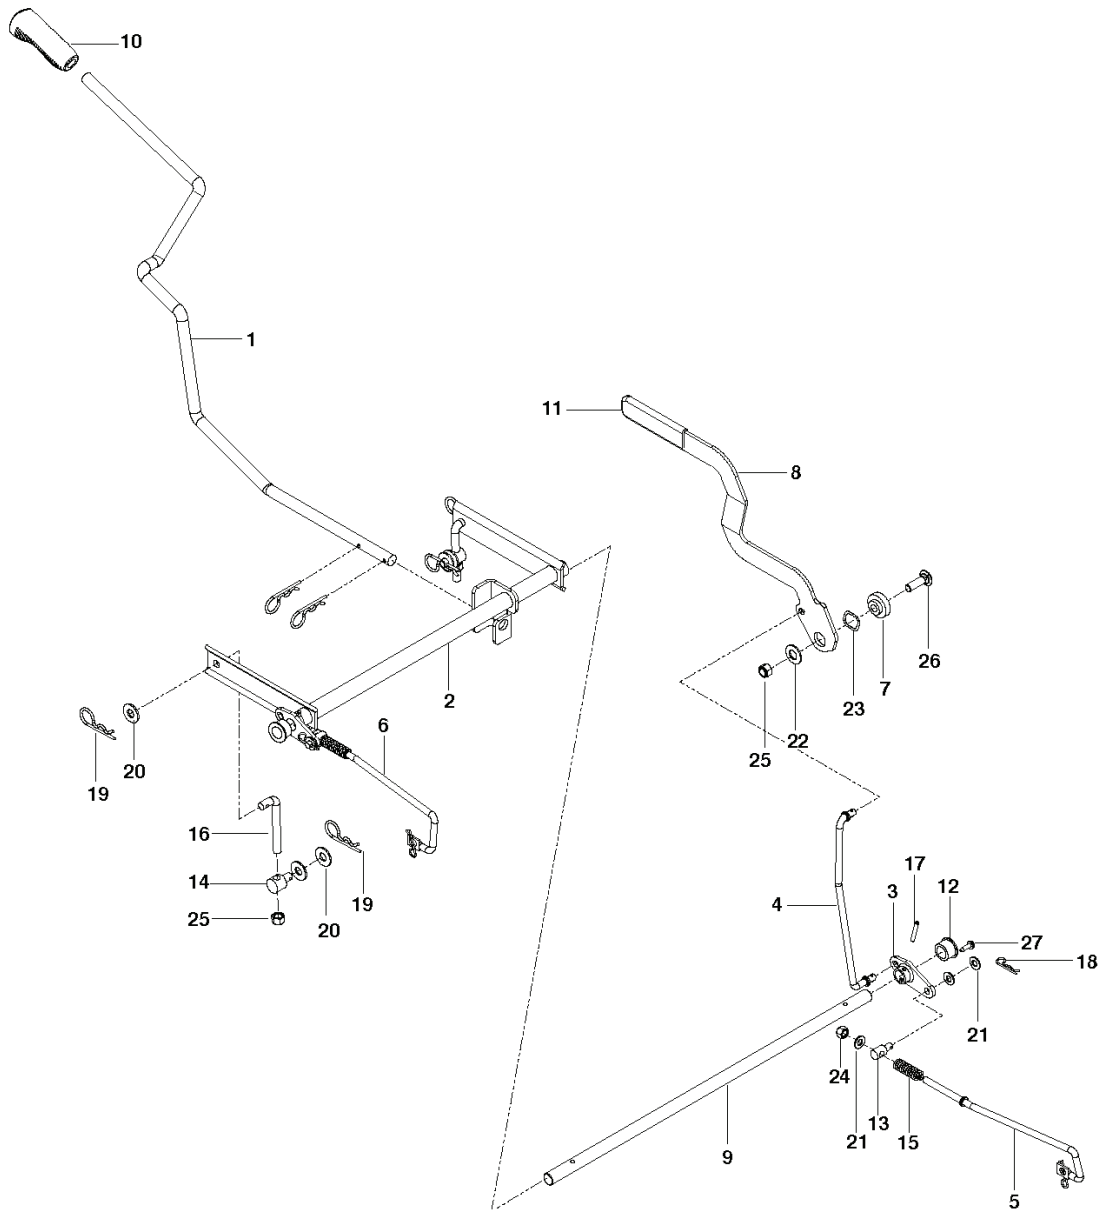

RZ 4219 BF, 966676601, 2011-02

SPARE PARTS LIST

BRAKE / DECK LIFT

REF.	PART NO.	DESCRIPTION	REMARK	QTY.	KIT
1	525580402	ARM		1	
2	574356802	SHAFT		1	
3	525580201	BELLCRANK		2	
4	525735701	LINKAGE		1	
5	525583601	LINKAGE	RH	1	
6	525583701	LINKAGE	LH	1	
7	539120220	ARM		1	
8	525485602	HANDLE		1	
9	574356601	ROD		1	
10	532196492	GRIP		1	
11	539120921	GRIP		1	
12	539109368	BUSHING		2	
13	539112308	BRAKE SWIVEL		2	
14	539118179	SWIVEL		2	
15	539101224	SPRING		2	
16	539115247	L ROD 3-1/8"		2	
17	539101082	PIN RETAINING SCREW		2	
18	539976988	PIN		4	
19	539976989	SPLIT PIN		6	
20	539990517	WASHER		7	
21	539990188	WASHER		6	
22	539102843	WASHER		1	
23	539133007	WASHER		1	
24	539990717	NUT		2	
25	539976979	NUT		3	
26	539100413	RHSNB 3/8-16 X 1-1/4 GD5 ZN		1	
27	539991034	SCREW		2	

ENGINE PLATE

REF.	PART NO.	DESCRIPTION	REMARK	QTY.	KIT
1	574355802	PLATE		1	
2	574497504	ARM		1	
3	539120812	PULLEY		1	
4	574382001	PULLEY		1	
5	539116350	SPRING		1	
6	539114387	SPACER		1	
7	539115270	BUSHING		1	
8	539917033	KEY		1	
9	539108396	HCS 5/16-18X2-1/2 TPBLT GR5 ZD		1	
10	574882801	BOLT		1	
11	539976937	CAPSCREW		1	
12	539990588	SCREW		1	
13	532120616	HHFS 3/8-16 X 1.0 THD FORMING		3	
14	539990188	WASHER		2	
15	539990517	WASHER		3	
16	539115546	WASHER		1	
17	539109562	WASHER		1	
18	539200282	NUT		1	
19	539990585	NUT		1	
20	539112899	NUT, 5/16-18, NYLOC		3	
21	521996501	NUT		1	
	576014301	PIGTAIL	NOT SHOWN	1	
	576035701	FITTING	NOT SHOWN	1	
	576030601	HOSE	NOT SHOWN	1	