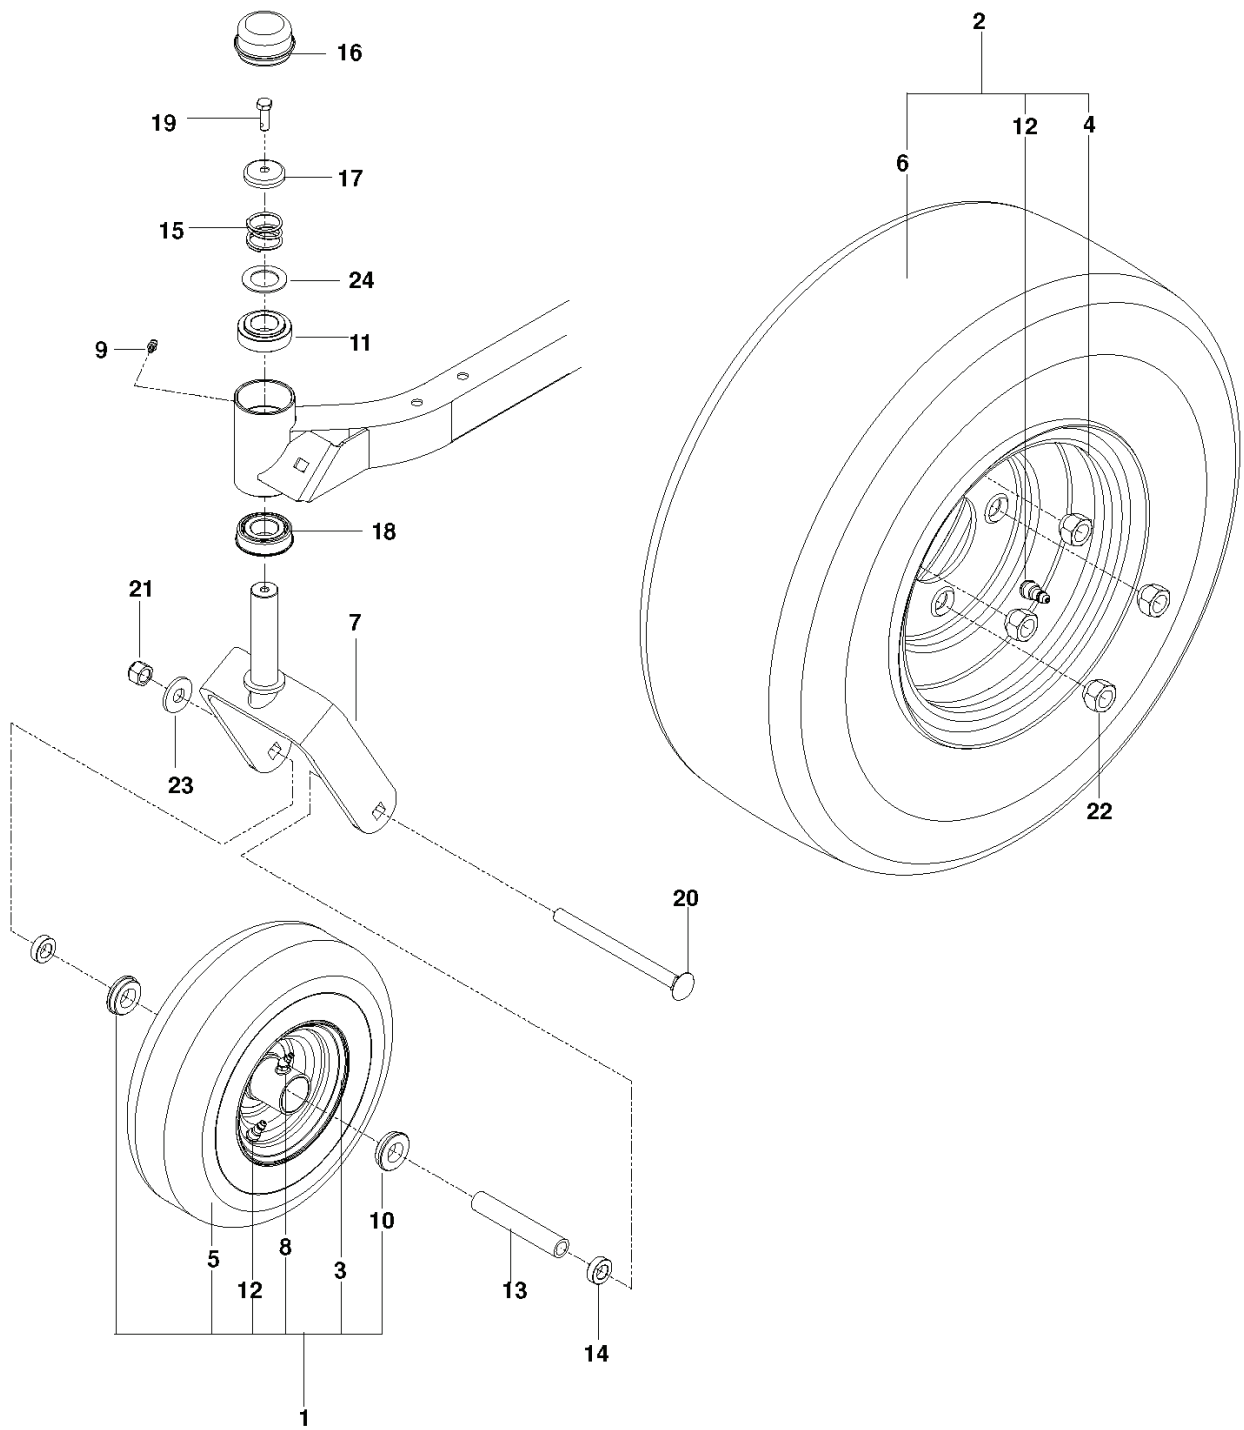

ENGINE PLATE

REF.	PART NO.	DESCRIPTION	REMARK	QTY.	KIT
1	574355802	PLATE		1	
2	574497504	ARM		1	
3	539120812	PULLEY		1	
4	574382001	PULLEY		1	
5	539116350	SPRING		1	
6	539114387	SPACER		1	
7	539115270	BUSHING		1	
8	539917033	KEY		1	
9	539108396	HCS 5/16-18X2-1/2 TPBLT GR5 ZD		1	
10	574882801	BOLT		1	
11	539976937	CAPSCREW		1	
12	539990588	SCREW		1	
13	532120616	HHFS 3/8-16 X 1.0 THD FORMING		3	
14	539990188	WASHER		2	
15	539990517	WASHER		3	
16	539115546	WASHER		1	
17	539109562	WASHER		1	
18	539200282	NUT		1	
19	539990585	NUT		1	
20	539112899	NUT, 5/16-18, NYLOC		3	
21	521996501	NUT		1	
	576014301	PIGTAIL	NOT SHOWN	1	
	576035701	FITTING	NOT SHOWN	1	
	576030601	HOSE	NOT SHOWN	1	

SEAT

REF.	PART NO.	DESCRIPTION	REMARK	QTY.	KIT
1	532424068	SEAT		1	
2	574356302	PLATE		1	
3	539132140	SWITCH		1	
4	574191002	STOP		1	
5	539110303	BOLT		2	
6	532197661	HANDLE		1	
7	532198200	SPRING		1	
8	539112899	NUT, 5/16-18, NYLOC		2	
9	539108503	BOLT		3	

STEERING

REF.	PART NO.	DESCRIPTION	REMARK	QTY.	KIT
1	539120159	PLATE	RH	1	
2	539120162	LEVER PLATED LH	LH	1	
3	539117949	FORWARD STOP RH	RH	1	
4	539117950	FORWARD STOP LH	LH	1	
5	539120984	PIVOT RH (PLATED)	RH	1	
6	539120983	PIVOT LH (PLATED)	LH	1	
7	539120899	GRIP		2	
8	539120160	LEVER UPPER		2	
9	539114453	DAMPER		2	
10	539120956	BUSHING		2	
11	539119087	BUSHING		2	
12	539115638	FITTING		2	
13	539976935	CAPSCREW		4	
14	539101332	SCREW		2	
15	539990209	SCREW		2	
16	539976937	CAPSCREW		2	
17	539991003	BOLT		2	
18	539990316	BOLT		2	
19	539108396	HCS 5/16-18X2-1/2 TPBLT GR5 ZD		2	
20	539990250	WASHER		6	
21	539911121	WASH 5/8 BEVELED DISC SPRING		4	
22	539115570	WASHER-626IDX.056TK		2	
23	539990188	WASHER		2	
24	539990196	NUT		2	
25	539990585	NUT		2	
26	539990717	NUT		6	
27	539108010	NUT		2	
28	539110340	NUT		2	
29	539991112	NUT		2	
30	539112899	NUT, 5/16-18, NYLOC		2	