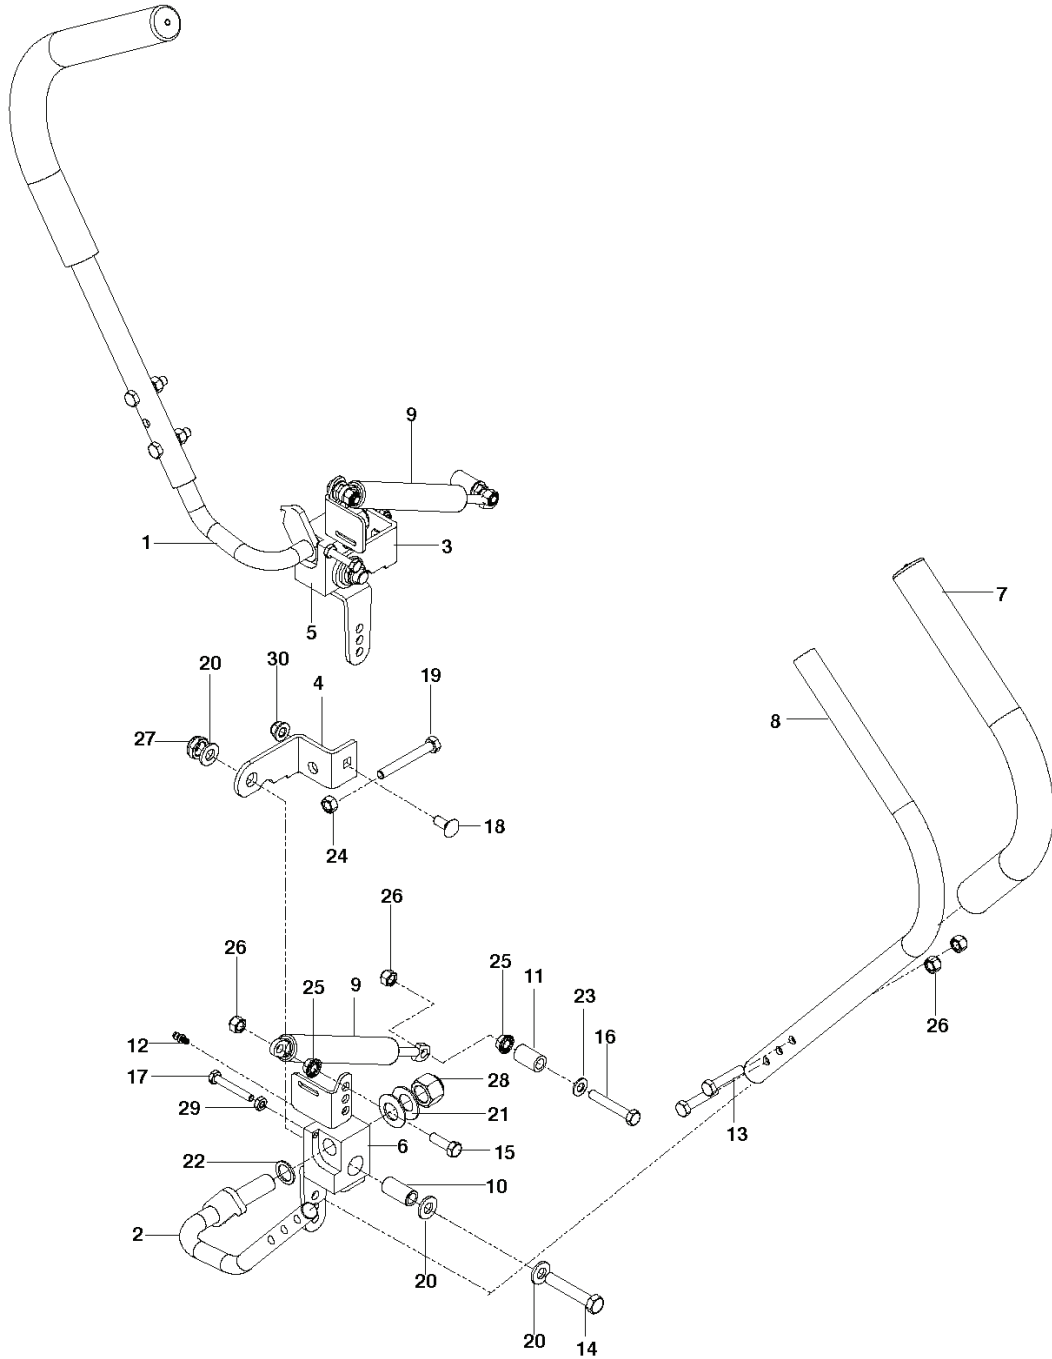

STEERING

REF.	PART NO.	DESCRIPTION	REMARK	QTY.	KIT
1	539120159	PLATE	RH	1	
2	539120162	LEVER PLATED LH	LH	1	
3	539117949	FORWARD STOP RH	RH	1	
4	539117950	FORWARD STOP LH	LH	1	
5	539120984	PIVOT RH (PLATED)	RH	1	
6	539120983	PIVOT LH (PLATED)	LH	1	
7	539120899	GRIP		2	
8	539120160	LEVER UPPER		2	
9	539114453	DAMPER		2	
10	539120956	BUSHING		2	
11	539119087	BUSHING		2	
12	539115638	FITTING		2	
13	539976935	CAPSCREW		4	
14	539101332	SCREW		2	
15	539990209	SCREW		2	
16	539976937	CAPSCREW		2	
17	539991003	BOLT		2	
18	539990316	BOLT		2	
19	539108396	HCS 5/16-18X2-1/2 TPBLT GR5 ZD		2	
20	539990250	WASHER		6	
21	539911121	WASH 5/8 BEVELED DISC SPRING		4	
22	539115570	WASHER-626IDX.056TK		2	
23	539990188	WASHER		2	
24	539990196	NUT		2	
25	539990585	NUT		2	
26	539990717	NUT		6	
27	539108010	NUT		2	
28	539110340	NUT		2	
29	539991112	NUT		2	
30	539112899	NUT, 5/16-18, NYLOC		2