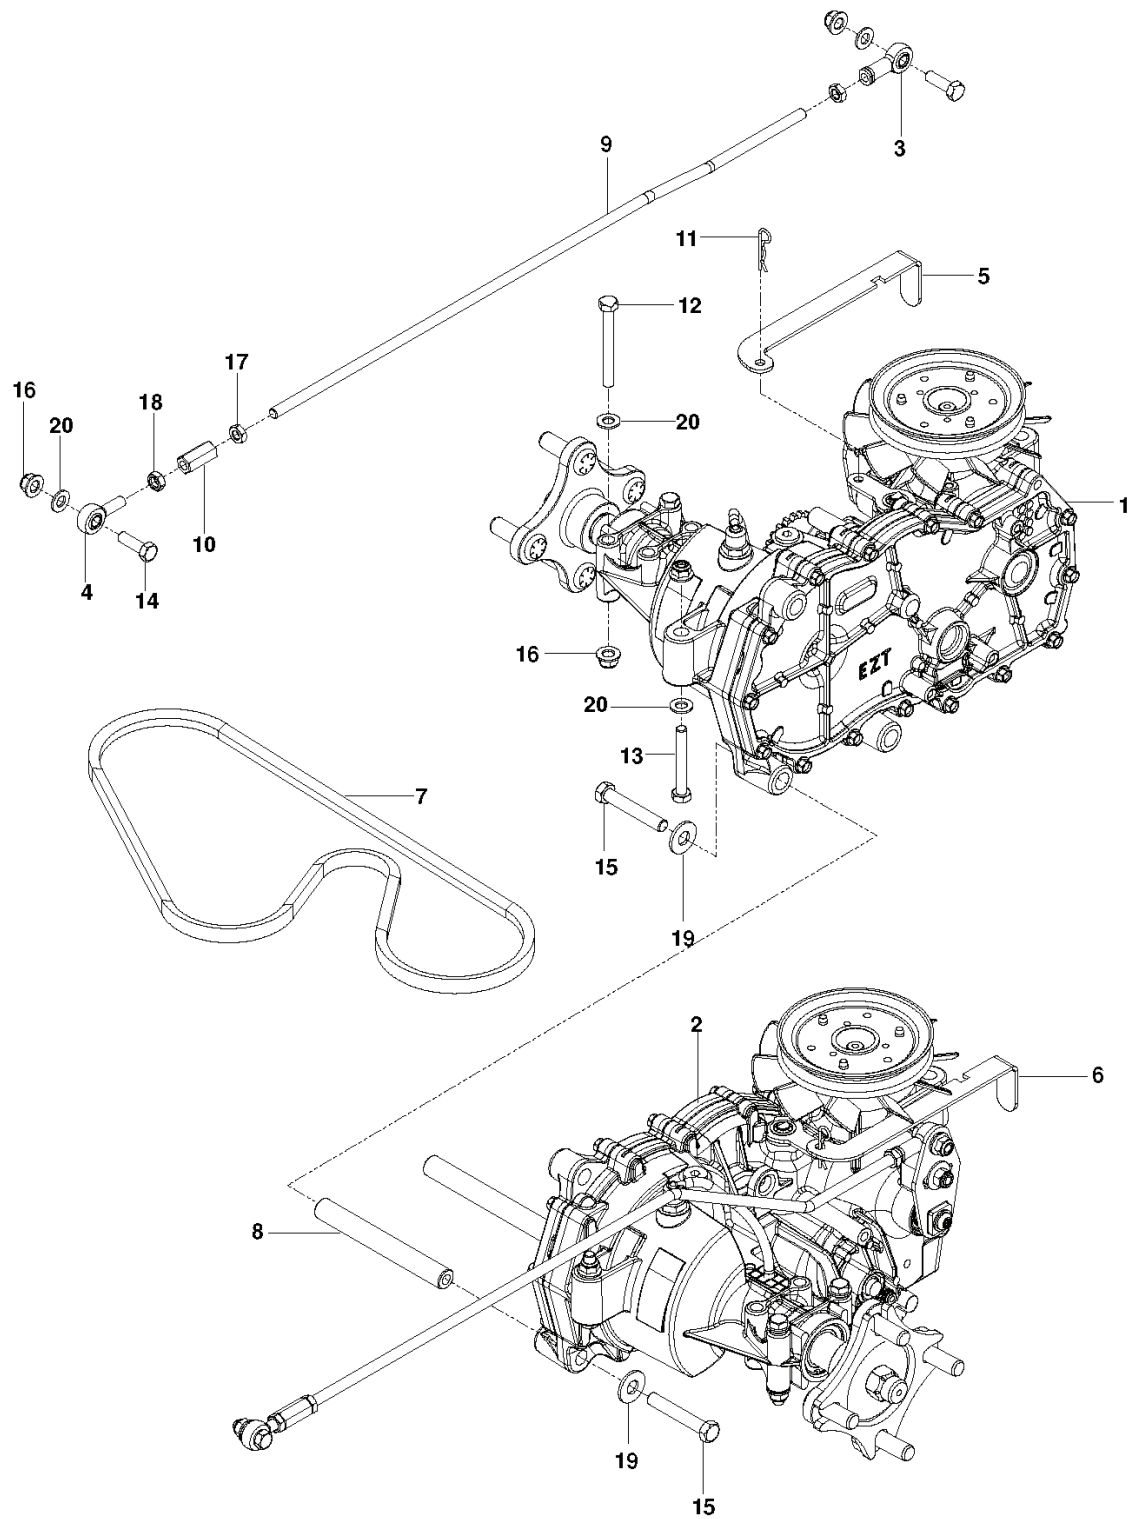

ENGINE PLATE

REF.	PART NO.	DESCRIPTION	REMARK	QTY.	KIT
1	574355802	PLATE		1	
2	574497504	ARM		1	
3	539120812	PULLEY		1	
4	574382001	PULLEY		1	
5	539116350	SPRING		1	
6	539114387	SPACER		1	
7	539115270	BUSHING		1	
8	539917033	KEY		1	
9	539108396	HCS 5/16-18X2-1/2 TPBLT GR5 ZD		1	
10	574882801	BOLT		1	
11	539976937	CAPSCREW		1	
12	539990588	SCREW		1	
13	532120616	HHFS 3/8-16 X 1.0 THD FORMING		3	
14	539990188	WASHER		2	
15	539990517	WASHER		3	
16	539115546	WASHER		1	
17	539109562	WASHER		1	
18	539200282	NUT		1	
19	539990585	NUT		1	
20	539112899	NUT, 5/16-18, NYLOC		3	
21	521996501	NUT		1	
	576014301	PIGTAIL	NOT SHOWN	1	
	576035701	FITTING	NOT SHOWN	1	
	576030601	HOSE	NOT SHOWN	1	

REF.	PART NO.	DESCRIPTION	REMARK	QTY.	KIT
1	539120152	HYDRO	RH	1	
2	539120153	HYDRO	LH	1	
3	539115729	RH ROD END	RH	2	
4	539116690	ROD END - LH	LH	2	
5	539120157	RELEASE LEVER RH	RH	1	
6	539120156	RELEASE LEVER LH	LH	1	
7	575852401	BELT		1	
8	574356501	SPACING TUBE		2	
9	539120169	CONTROL ROD		2	
10	539116689	ROD END COUPLER		2	
11	539976988	PIN		2	
12	539101721	SCREW		4	
13	539976938	CAPSCREW 5/16 X 2-1/4 HED HEAD		2	
14	539990209	SCREW		4	
15	539990629	SCREW		4	
16	539112899	NUT, 5/16-18, NYLOC		10	
17	539115502	NUT		4	
18	539991073	NUT		2	
19	539990517	WASHER		4	
20	539990188	WASHER		10	