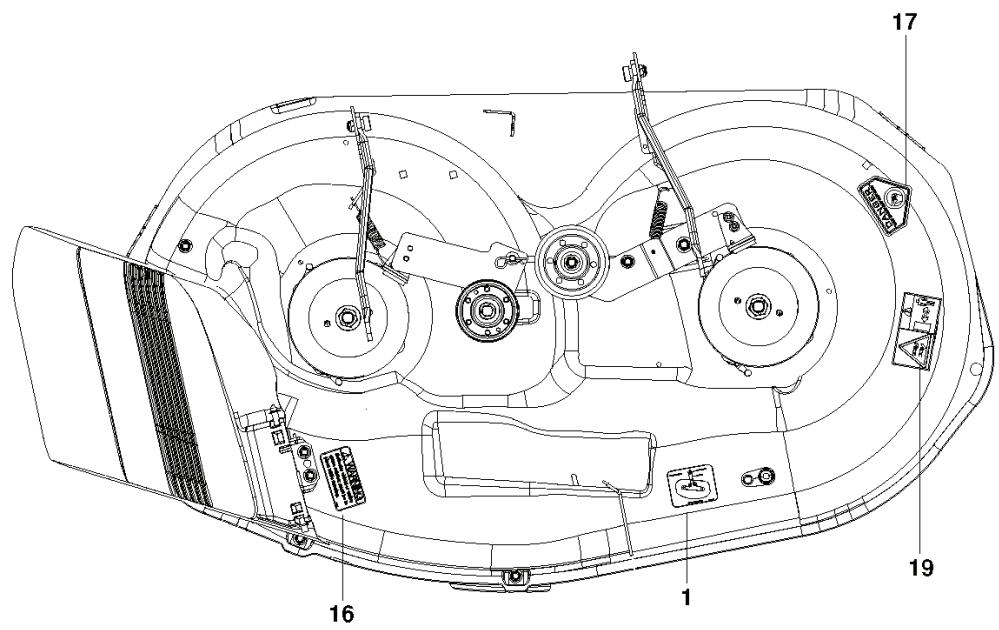

ENGINE PLATE

REF.	PART NO.	DESCRIPTION	REMARK	QTY.	KIT
1	574355802	PLATE		1	
2	574497504	ARM		1	
3	539120812	PULLEY		1	
4	574382001	PULLEY		1	
5	539116350	SPRING		1	
6	539114387	SPACER		1	
7	539115270	BUSHING		1	
8	539917033	KEY		1	
9	539108396	HCS 5/16-18X2-1/2 TPBLT GR5 ZD		1	
10	574882801	BOLT		1	
11	539976937	CAPSCREW		1	
12	539990588	SCREW		1	
13	532120616	HHFS 3/8-16 X 1.0 THD FORMING		3	
14	539990188	WASHER		2	
15	539990517	WASHER		3	
16	539115546	WASHER		1	
17	539109562	WASHER		1	
18	539200282	NUT		1	
19	539990585	NUT		1	
20	539112899	NUT, 5/16-18, NYLOC		3	
21	521996501	NUT		1	
	576014301	PIGTAIL	NOT SHOWN	1	
	576035701	FITTING	NOT SHOWN	1	
	576030601	HOSE	NOT SHOWN	1	

REF.	PART NO.	DESCRIPTION	REMARK	QTY.	KIT
1	539120152	HYDRO	RH	1	
2	539120153	HYDRO	LH	1	
3	539115729	RH ROD END	RH	2	
4	539116690	ROD END - LH	LH	2	
5	539120157	RELEASE LEVER RH	RH	1	
6	539120156	RELEASE LEVER LH	LH	1	
7	575852401	BELT		1	
8	574356501	SPACING TUBE		2	
9	539120169	CONTROL ROD		2	
10	539116689	ROD END COUPLER		2	
11	539976988	PIN		2	
12	539101721	SCREW		4	
13	539976938	CAPSCREW 5/16 X 2-1/4 HED HEAD		2	
14	539990209	SCREW		4	
15	539990629	SCREW		4	
16	539112899	NUT, 5/16-18, NYLOC		10	
17	539115502	NUT		4	
18	539991073	NUT		2	
19	539990517	WASHER		4	
20	539990188	WASHER		10	