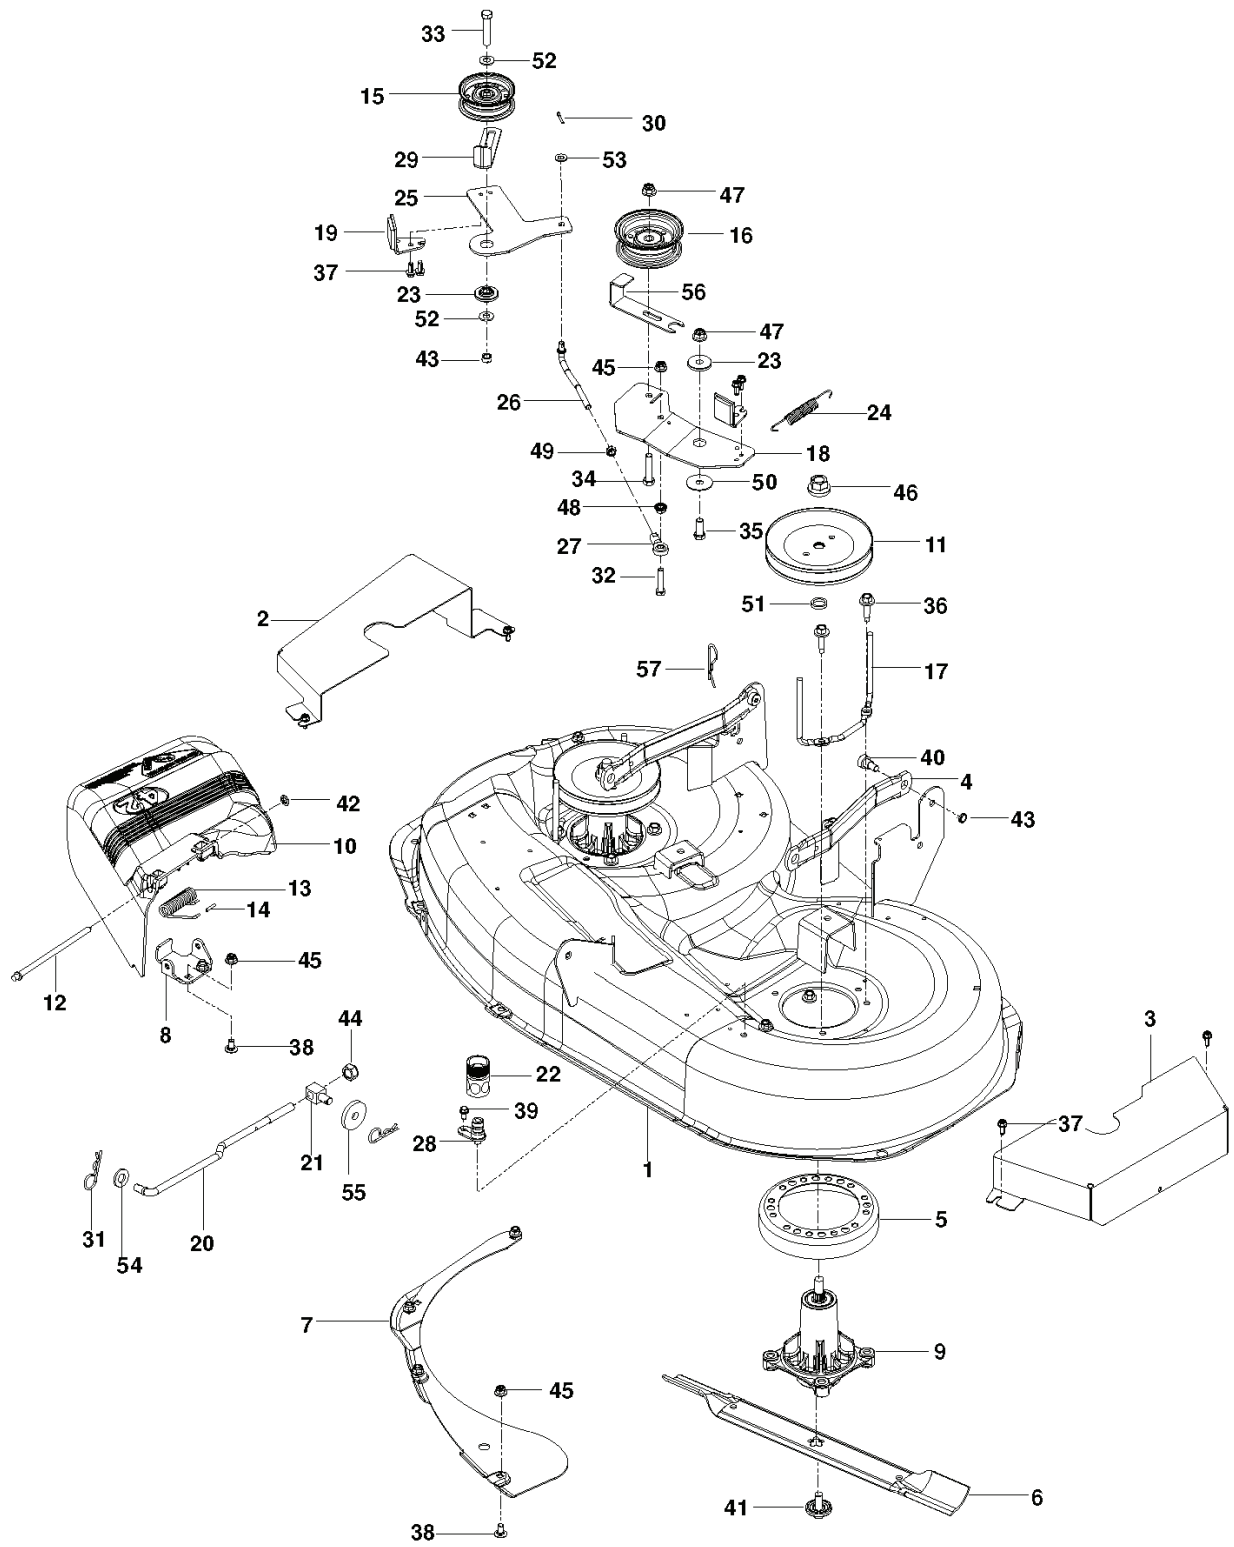

REF.	PART NO.	DESCRIPTION	REMARK	QTY.	KIT
1	575699801	DECK	w/ SAFETY DECALS	1	
2	575754602	GUARD	RH	1	
3	575754502	GUARD	LH	1	
4	532195185	ARM		2	
5	539107518	SCRAPER, ROUND, UNIVERS		2	
6	777134149	BLADE, 42" MULCHING STD		2	
7	539110463	BAFFLE VORTEX 42		1	
8	532192557	HINGE		1	
9	532192870	SPINDLE		2	
10	532193108	DEFLECTOR		1	
11	532195945	PULLEY		2	
12	539110462	ROD, HINGE		1	
13	539110328	SPRING		1	
14	539107627	HUB CAP		1	
15	539919078	PULLEY		1	
16	532177968	PULLEY		1	
17	532400140	KEEPER		2	
18	574694502	ARM		1	
19	529311801	ARM		2	
20	532195740	LINK LIFT SUSP. FRONT MOWER		1	
21	539114789	SWIVEL		1	
22	532416405	COUPLING		1	
23	532199092	SPACER		2	
24	532401872	SPRING		1	
25	574693302	ARM		1	
26	574694601	LINKAGE		1	
27	539102590	BALL JOINT		1	
28	532415598	HOSE COUPLING		1	
29	525851801	GUIDE		1	
30	539990365	PIN RETAINING SCREW		1	
31	539976989	SPLIT PIN		2	
32	539976935	CAPSCREW		1	
33	539990588	SCREW		1	
34	539990730	SCREW		1	
35	539990563	SCREW		2	
36	539107630	SCREW		8	
37	539107631	SCREW		8	
38	539990799	BOLT		8	
39	539990134	BOLT		1	
40	539113621	SB 3/8-16 X 3/8 SKT HD ZD		2	
41	532193003	SCREW		2	
42	539107626	NUT		1	
43	539200282	NUT		3	
44	573975201	NUT		1	
45	539112899	NUT, 5/16-18, NYLOC		9	
46	539107590	NUT		2	
47	521996501	NUT		2	
48	539990585	NUT		1	
49	539990196	NUT		1	
50	539102998	WASHER		1	
51	539107520	WASHER		2	
52	539990122	WASHER		2	
53	539990188	WASHER		1	
54	539990250	WASHER		1	
55	539106504	WASHER		1	
56	577209101	KEEPER		1	
57	532165898	SPRING		1	
	574173003	BELT	NOT SHOWN	1