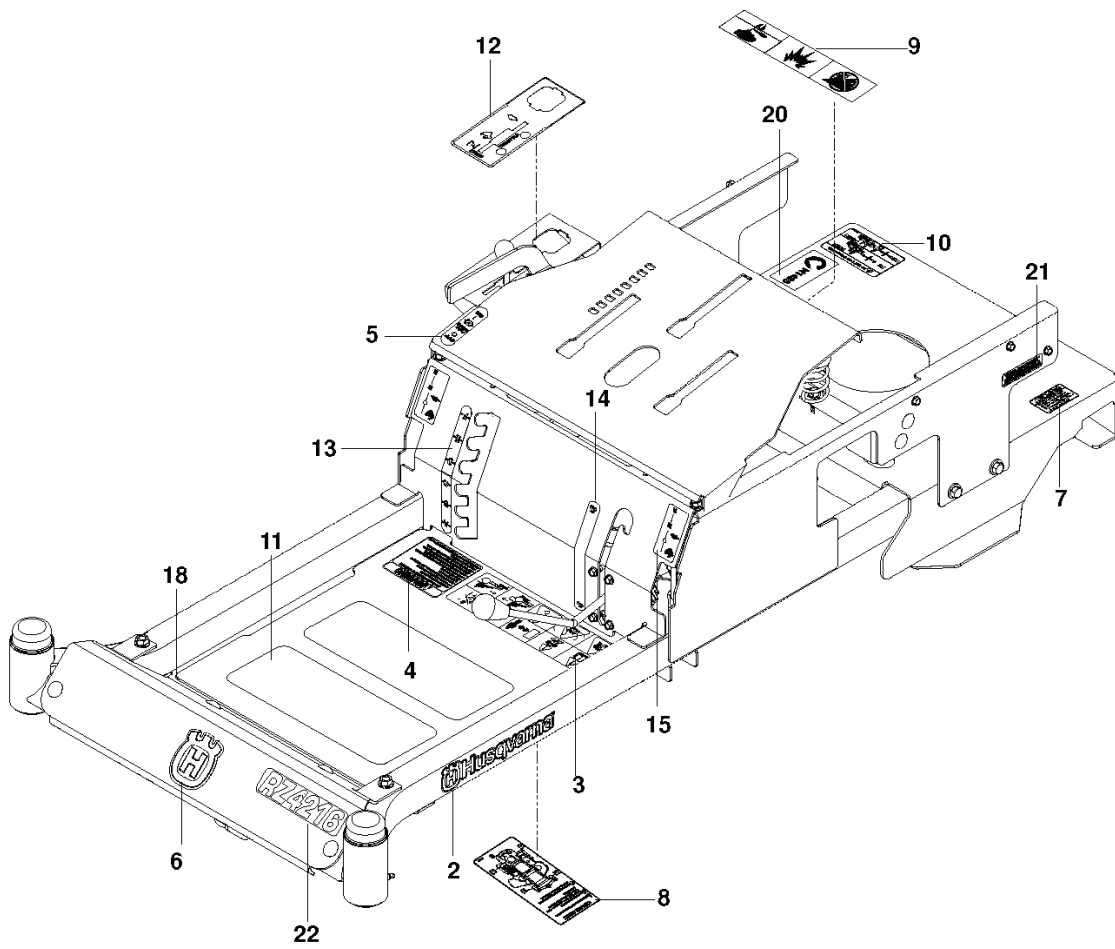

ENGINE PLATE

REF.	PART NO.	DESCRIPTION	REMARK	QTY.	KIT
1	574355802	PLATE		1	
2	574497504	ARM		1	
3	539120812	PULLEY		1	
4	574382001	PULLEY		1	
5	539116350	SPRING		1	
6	539114387	SPACER		1	
7	539115270	BUSHING		1	
8	539917033	KEY		1	
9	539108396	HCS 5/16-18X2-1/2 TPBLT GR5 ZD		1	
10	574882801	BOLT		1	
11	539976937	CAPSCREW		1	
12	539990588	SCREW		1	
13	532120616	HHFS 3/8-16 X 1.0 THD FORMING		3	
14	539990188	WASHER		2	
15	539990517	WASHER		3	
16	539115546	WASHER		1	
17	539109562	WASHER		1	
18	539200282	NUT		1	
19	539990585	NUT		1	
20	539112899	NUT, 5/16-18, NYLOC		3	
21	521996501	NUT		1	
	576014301	PIGTAIL	NOT SHOWN	1	
	576035701	FITTING	NOT SHOWN	1	
	576030601	HOSE	NOT SHOWN	1	

REF.	PART NO.	DESCRIPTION	REMARK	QTY.	KIT
1	539120152	HYDRO	RH	1	
2	539120153	HYDRO	LH	1	
3	539115729	RH ROD END	RH	2	
4	539116690	ROD END - LH	LH	2	
5	539120157	RELEASE LEVER RH	RH	1	
6	539120156	RELEASE LEVER LH	LH	1	
7	575852401	BELT		1	
8	574356501	SPACING TUBE		2	
9	539120169	CONTROL ROD		2	
10	539116689	ROD END COUPLER		2	
11	539976988	PIN		2	
12	539101721	SCREW		4	
13	539976938	CAPSCREW 5/16 X 2-1/4 HED HEAD		2	
14	539990209	SCREW		4	
15	539990629	SCREW		4	
16	539112899	NUT, 5/16-18, NYLOC		10	
17	539115502	NUT		4	
18	539991073	NUT		2	
19	539990517	WASHER		4	
20	539990188	WASHER		10	