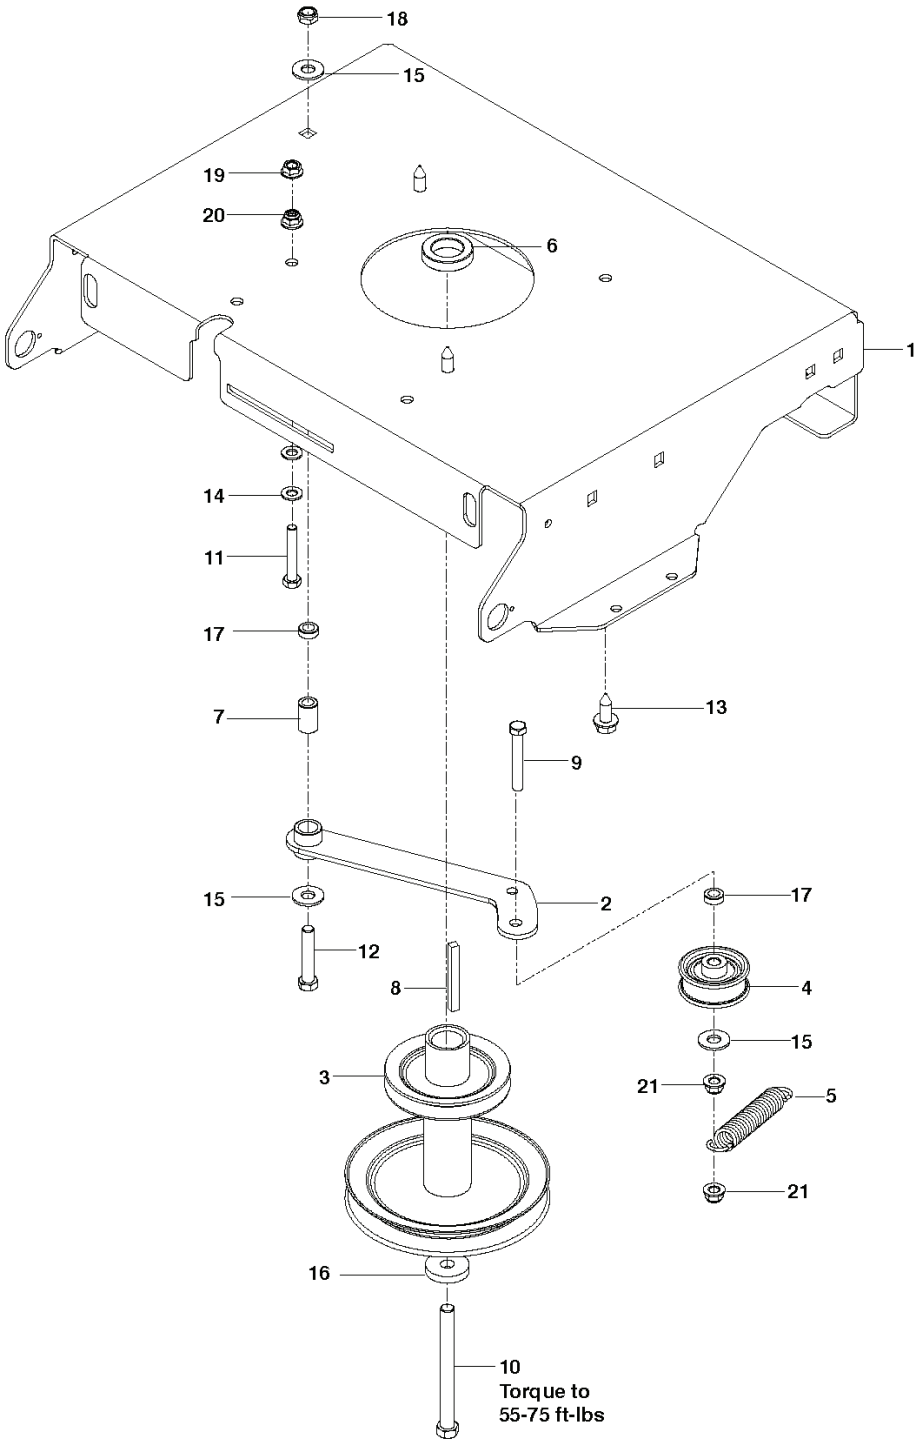

RZ 4219 BF, 966676601, 2011-02

SPARE PARTS LIST

BRAKE / DECK LIFT

REF.	PART NO.	DESCRIPTION	REMARK	QTY.	KIT
1	525580402	ARM		1	
2	574356802	SHAFT		1	
3	525580201	BELLCRANK		2	
4	525735701	LINKAGE		1	
5	525583601	LINKAGE	RH	1	
6	525583701	LINKAGE	LH	1	
7	539120220	ARM		1	
8	525485602	HANDLE		1	
9	574356601	ROD		1	
10	532196492	GRIP		1	
11	539120921	GRIP		1	
12	539109368	BUSHING		2	
13	539112308	BRAKE SWIVEL		2	
14	539118179	SWIVEL		2	
15	539101224	SPRING		2	
16	539115247	L ROD 3-1/8"		2	
17	539101082	PIN RETAINING SCREW		2	
18	539976988	PIN		4	
19	539976989	SPLIT PIN		6	
20	539990517	WASHER		7	
21	539990188	WASHER		6	
22	539102843	WASHER		1	
23	539133007	WASHER		1	
24	539990717	NUT		2	
25	539976979	NUT		3	
26	539100413	RHSNB 3/8-16 X 1-1/4 GD5 ZN		1	
27	539991034	SCREW		2	

ENGINE PLATE

REF.	PART NO.	DESCRIPTION	REMARK	QTY.	KIT
1	574355802	PLATE		1	
2	574497504	ARM		1	
3	539120812	PULLEY		1	
4	574382001	PULLEY		1	
5	539116350	SPRING		1	
6	539114387	SPACER		1	
7	539115270	BUSHING		1	
8	539917033	KEY		1	
9	539108396	HCS 5/16-18X2-1/2 TPBLT GR5 ZD		1	
10	574882801	BOLT		1	
11	539976937	CAPSCREW		1	
12	539990588	SCREW		1	
13	532120616	HHFS 3/8-16 X 1.0 THD FORMING		3	
14	539990188	WASHER		2	
15	539990517	WASHER		3	
16	539115546	WASHER		1	
17	539109562	WASHER		1	
18	539200282	NUT		1	
19	539990585	NUT		1	
20	539112899	NUT, 5/16-18, NYLOC		3	
21	521996501	NUT		1	
	576014301	PIGTAIL	NOT SHOWN	1	
	576035701	FITTING	NOT SHOWN	1	
	576030601	HOSE	NOT SHOWN	1	