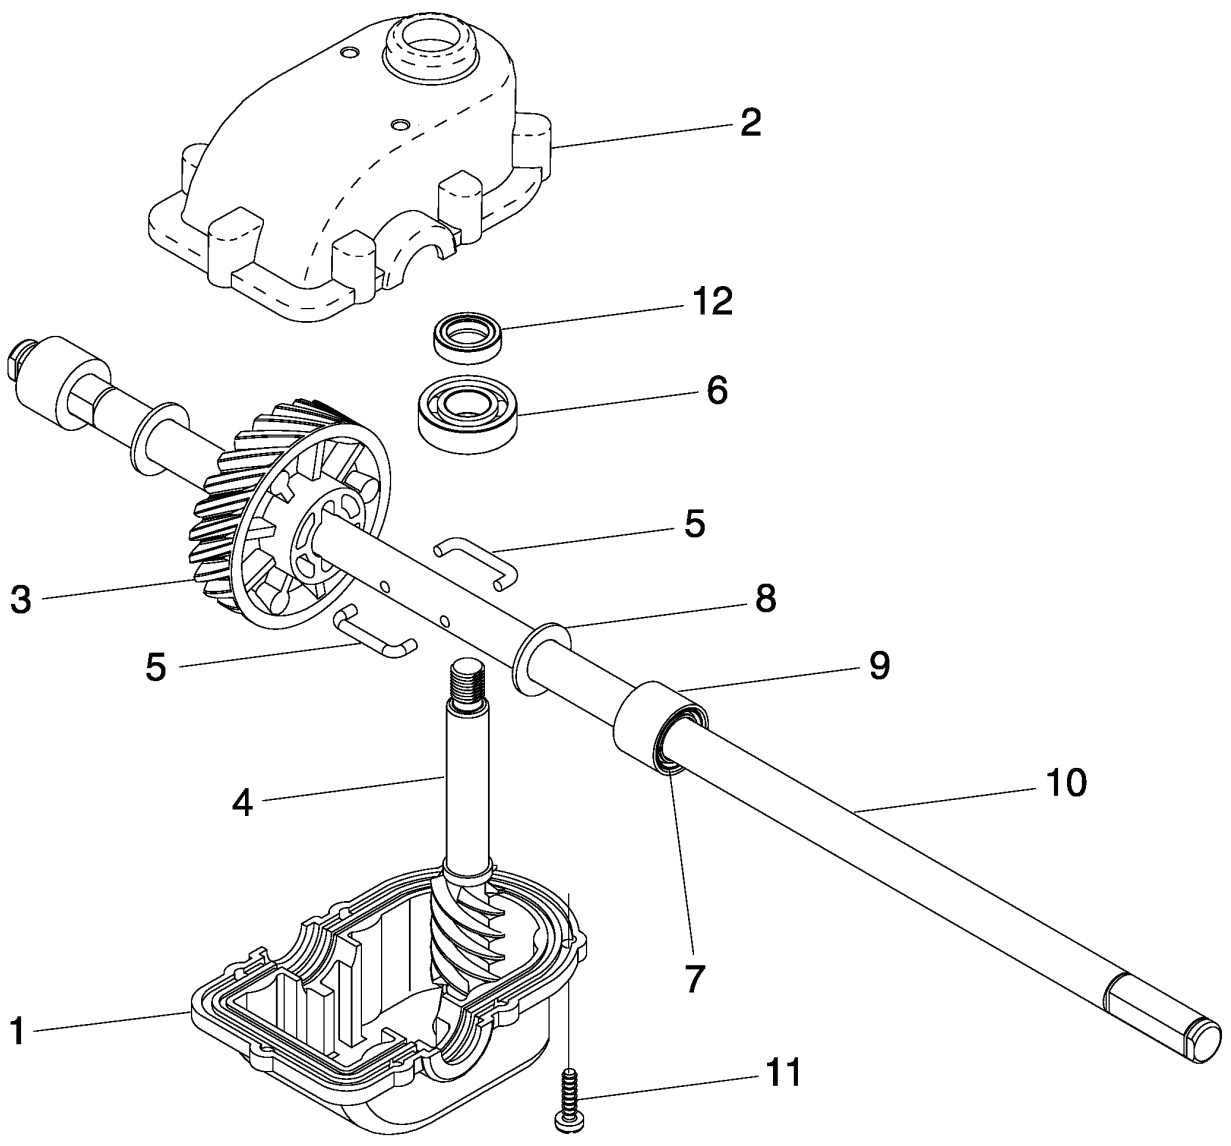

55R21 HV, 96143000502, 532188294, 2005-

SPARE PARTS LIST

ROTARY LAWN MOWER - - MODEL NUMBER 55R21HV (96143000502)
PRODUCT NUMBER 961 43 00-05
GEAR CASE ASSEMBLY - - PART NUMBER 532 18 82-94

REF.	PART NO.	DESCRIPTION	REMARK	QTY.	KIT
1	532187530	CARTER INF. BOITE DE VITESSE		1	
2	532191245	GEAR HOUSING		1	
3	532187532	PINION		1	
4	532191246	SHAFT		1	
5	532183505	WIRE, FORMED		1	
6	532183506	BALL BEARING		1	
7	532183508	SEAL, OUTPUT SHAFT		1	
8	532183509	WASHER		1	
9	532183511	BUSHING		1	
10	532191247	SHAFT		1	
11	532183513	SCREW		1	
12	532183514	SEAL, INPUT SHAFT		1	
--	532750369	GREASE		1	

ROTARY LAWN MOWER - - MODEL NUMBER **55R21HV** (96143000502) - PRODUCT NUMBER 961 43 00-05

REF.	PART NO.	DESCRIPTION	REMARK	QTY.	KIT
1	532197012	CONTROL		1	
2	532195761	COVER		1	
3	532187353	DISC		1	
4	532190037	ARM		1	
5	532195762	COVER		1	
6	532181698	SCREW		1	
7	532400723	BRACKET		1	
8	532186297	HUB CAP		1	
9	532197011	CABLE		1	
10	532190565	COVER		1	
11	532194188	SCREW		1	
12	812000012	RETAINER RING		1	
13	532194186	SCREW		1	
14	532187120	BEARING		1	
15	532188294	GEARBOX		1	
16	532194124	SPRING		1	
17	532196191	BRACKET		1	
18	532163409	SCREW		1	
19	532194128	PULLEY		1	
21	532132004	NUT		1	
22	532193791	PULLEY		1	
23	532188152	O-RING		1	
24	532145212	NUT		1	
25	873930500	NUT		1	
26	532196542	LEVER		1	
27	532166043	PULLEY		1	
28	532160829	BOLT		1	
29	817060410	SCREW		1	
30	532183457	SHIELD		1	
31	532088348	WASHER		1	
32	532192619	WHEEL		1	
33	532083923	NUT		1	
34	532183695	HUB CAP		1	
35	532185994	KNOB		1	
36	532188291	SPRING		1	
37	532175098	PAWL		1	
38	812000058	E-CLIP		1	
39	532175103	GEAR		1	
40	532175105	SPACER		1	
41	532175104	DISC		1	
42	532184172	SEALING		1	
43	532190520	LEVER		1	
44	532190518	LEVER		1	
46	532192230	WHEEL		1	
47	532183438	BUSHING		1	
48	532169675	PIN		1	
49	532196469	SHAFT		1	
50	532183688	BELT		1	
51	532188331	PINION		1	
52	532175102	SPACER		1	
53	532195995	SHAFT		1	
54	532188330	PINION		1	
69	532751068	BEARING		1	