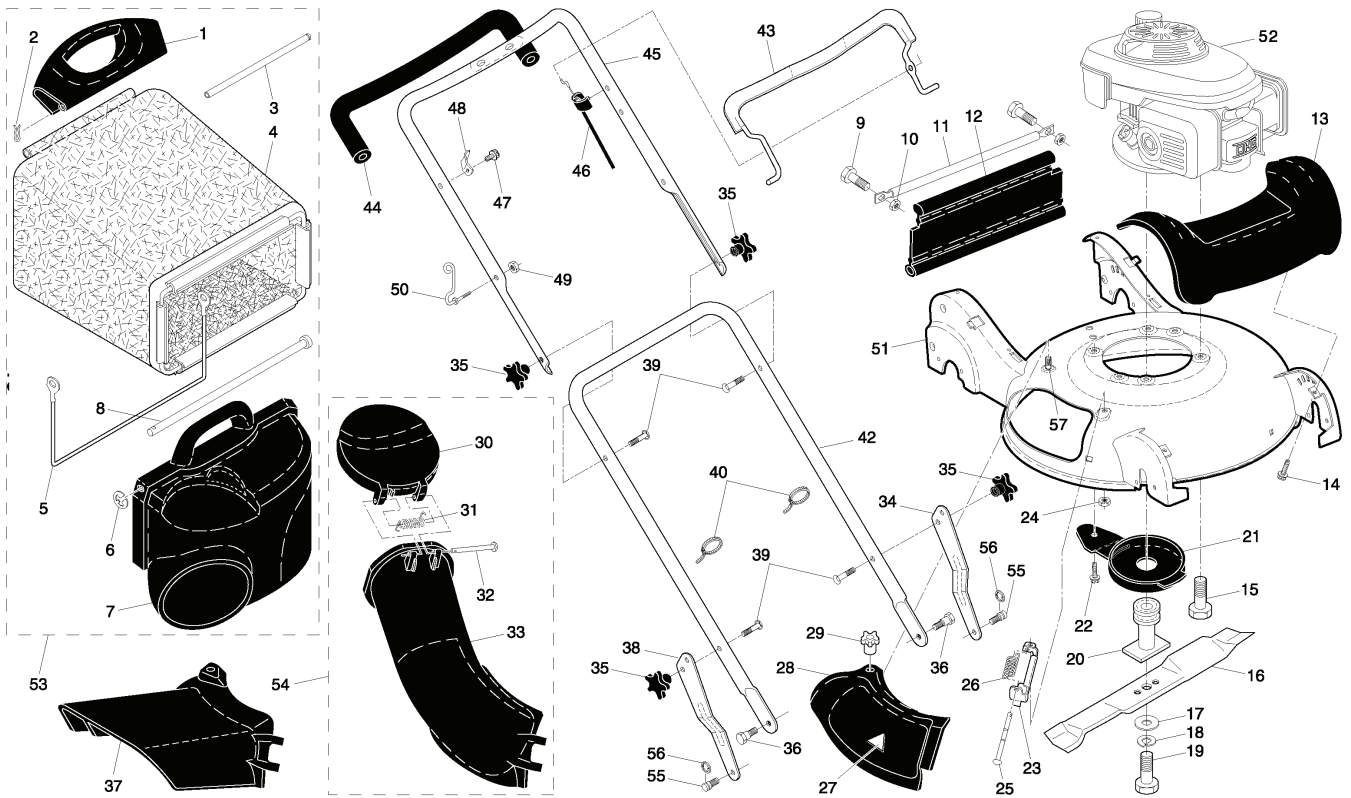

ROTARY LAWN MOWER -- MODEL NUMBER **55R21HV** (96143000502) - PRODUCT NUMBER 961 43 00-05

REF.	PART NO.	DESCRIPTION	REMARK	QTY.	KIT
1	532190582	HANDLE		1	
2	532065322	CLAMP		1	
3	532183483	PIN		1	
5	532188506	FRAME		1	
6	812000014	RETAINER RING		1	
7	532190581	BAG		1	
8	532183479	PIN		1	
9	872140405	BOLT		1	
10	873800400	NUT		1	
11	532190692	PIPE		1	
12	532196474	SKIRT.REAR.21 " HI-VAC		1	
13	532190519	COVER		1	
14	532194189	SCREW		1	
15	532150406	BOLT		1	
16	532189028	BLADE		1	
17	532851074	WASHER		1	
18	532850263	WASHER		1	
19	532191760	SCREW		1	
20	532186766	ADAPTER		1	
21	532190516	SHIELD		1	
22	817600406	SCREW		1	
23	532183609	BRACKET		1	
24	532191730	NUT		1	
25	532183445	PIN		1	
26	532183446	SPRING		1	
27	532107339	DECAL		1	
28	532190515	PLATE		1	
29	532183447	KNOB		1	
30	532190580	PLATE		1	
31	532183478	SPRING		1	
32	532183445	PIN		1	
33	532190578	PIPE		1	
34	532190619	BRACKET		1	
35	532185588	KNOB		1	
36	532183465	BOLT		1	
37	532185996	DEFLECTOR		1	
38	532190621	BRACKET		1	
39	532191574	SCREW		1	
40	532066426	HOOP		1	
42	532187096	HANDLE		1	
43	532186298	LEVER		1	
44	532182748	HANDLE		1	
45	532186296	HANDLE		1	
46	532197740	CABLE		1	
47	532750634	SCREW		1	
48	532125203	BRACKET		1	
49	532132004	NUT		1	
50	532188501	LEVER		1	
53	532401685	GBAG.ASM.21.HV"CROWN"B		1	
54	532189014	PIPE		1	
55	532194192	STUD		1	
56	812000058	E-CLIP		1	
57	532188634	STUD		1	
--	532162300	DECAL		1