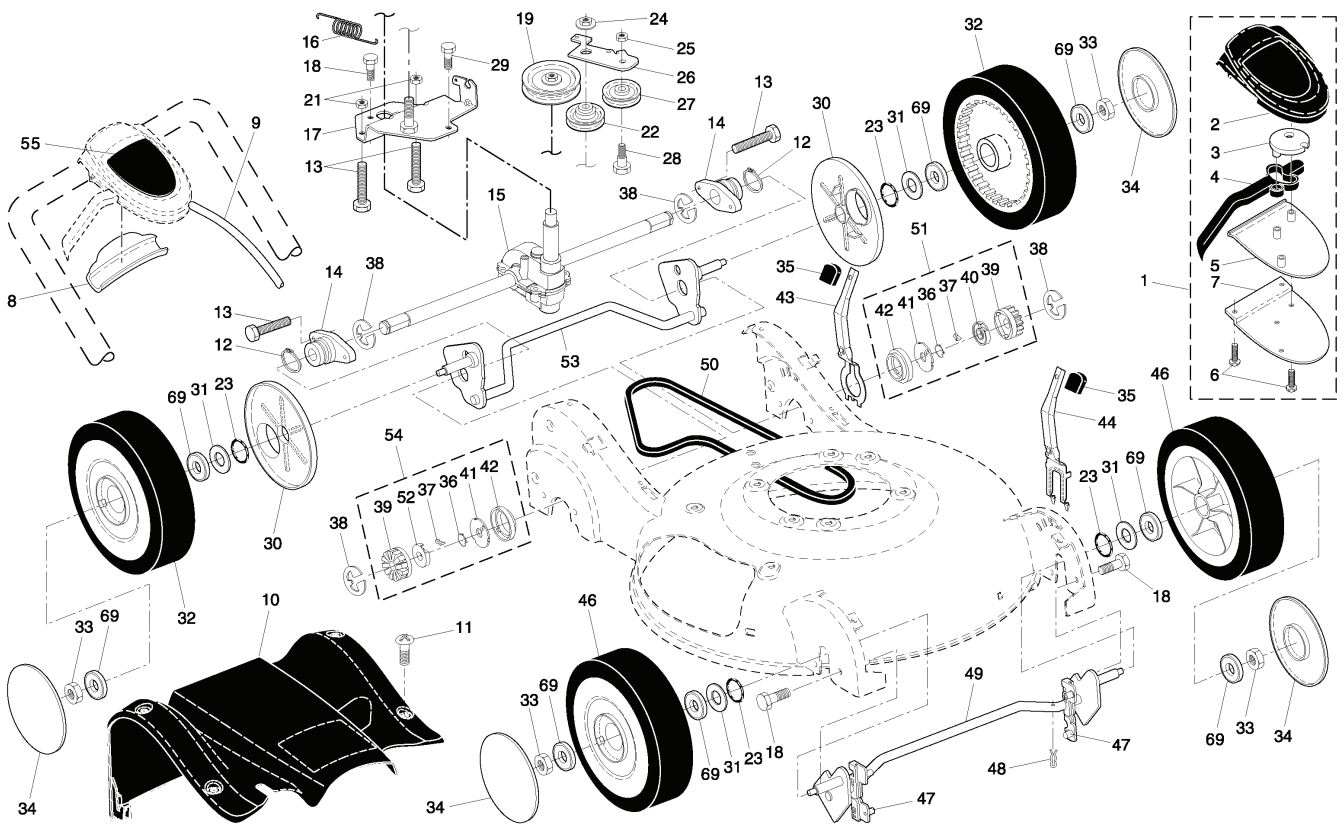

55R21 HV, 96143000502, 532188294, 2005-

SPARE PARTS LIST

ROTARY LAWN MOWER - - MODEL NUMBER 55R21HV (96143000502)
PRODUCT NUMBER 961 43 00-05
GEAR CASE ASSEMBLY - - PART NUMBER 532 18 82-94

REF.	PART NO.	DESCRIPTION	REMARK	QTY.	KIT
1	532187530	CARTER INF. BOITE DE VITESSE		1	
2	532191245	GEAR HOUSING		1	
3	532187532	PINION		1	
4	532191246	SHAFT		1	
5	532183505	WIRE, FORMED		1	
6	532183506	BALL BEARING		1	
7	532183508	SEAL, OUTPUT SHAFT		1	
8	532183509	WASHER		1	
9	532183511	BUSHING		1	
10	532191247	SHAFT		1	
11	532183513	SCREW		1	
12	532183514	SEAL, INPUT SHAFT		1	
--	532750369	GREASE		1	

ROTARY LAWN MOWER - - MODEL NUMBER **55R21HV** (96143000502) - PRODUCT NUMBER 961 43 00-05

REF.	PART NO.	DESCRIPTION	REMARK	QTY.	KIT
1	532197012	CONTROL		1	
2	532195761	COVER		1	
3	532187353	DISC		1	
4	532190037	ARM		1	
5	532195762	COVER		1	
6	532181698	SCREW		1	
7	532400723	BRACKET		1	
8	532186297	HUB CAP		1	
9	532197011	CABLE		1	
10	532190565	COVER		1	
11	532194188	SCREW		1	
12	812000012	RETAINER RING		1	
13	532194186	SCREW		1	
14	532187120	BEARING		1	
15	532188294	GEARBOX		1	
16	532194124	SPRING		1	
17	532196191	BRACKET		1	
18	532163409	SCREW		1	
19	532194128	PULLEY		1	
21	532132004	NUT		1	
22	532193791	PULLEY		1	
23	532188152	O-RING		1	
24	532145212	NUT		1	
25	873930500	NUT		1	
26	532196542	LEVER		1	
27	532166043	PULLEY		1	
28	532160829	BOLT		1	
29	817060410	SCREW		1	
30	532183457	SHIELD		1	
31	532088348	WASHER		1	
32	532192619	WHEEL		1	
33	532083923	NUT		1	
34	532183695	HUB CAP		1	
35	532185994	KNOB		1	
36	532188291	SPRING		1	
37	532175098	PAWL		1	
38	812000058	E-CLIP		1	
39	532175103	GEAR		1	
40	532175105	SPACER		1	
41	532175104	DISC		1	
42	532184172	SEALING		1	
43	532190520	LEVER		1	
44	532190518	LEVER		1	
46	532192230	WHEEL		1	
47	532183438	BUSHING		1	
48	532169675	PIN		1	
49	532196469	SHAFT		1	
50	532183688	BELT		1	
51	532188331	PINION		1	
52	532175102	SPACER		1	
53	532195995	SHAFT		1	
54	532188330	PINION		1	
69	532751068	BEARING		1	