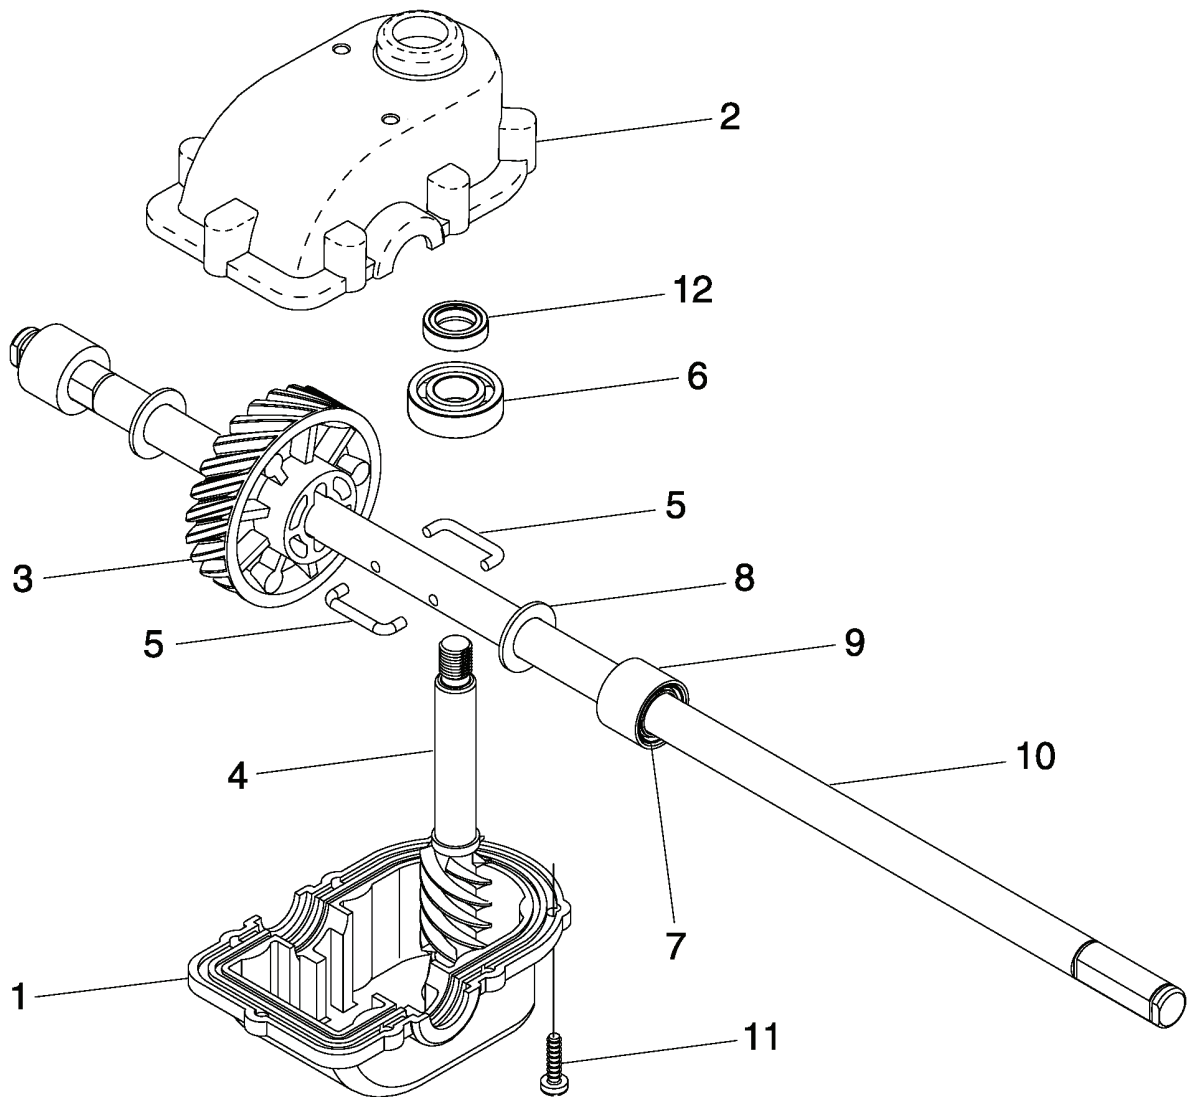

ROTARY LAWN MOWER - - MODEL NUMBER 55R21HV (96143000501)
PRODUCT NUMBER 961 43 00-05
GEAR CASE ASSEMBLY - - PART NUMBER 532 18 82-94

REF.	PART NO.	DESCRIPTION	REMARK	QTY.	KIT
1	532187530	CARTER INF. BOITE DE VITESSE		1	
2	532191245	GEAR HOUSING		1	
3	532187532	PINION		1	
4	532191246	SHAFT		1	
5	532183505	WIRE, FORMED		1	
6	532183506	BALL BEARING		1	
7	532183508	SEAL, OUTPUT SHAFT		1	
8	532183509	WASHER		1	
9	532183511	BUSHING		1	
10	532191247	SHAFT		1	
11	532183513	SCREW		1	
12	532183514	SEAL, INPUT SHAFT		1	
--	532750369	GREASE		1