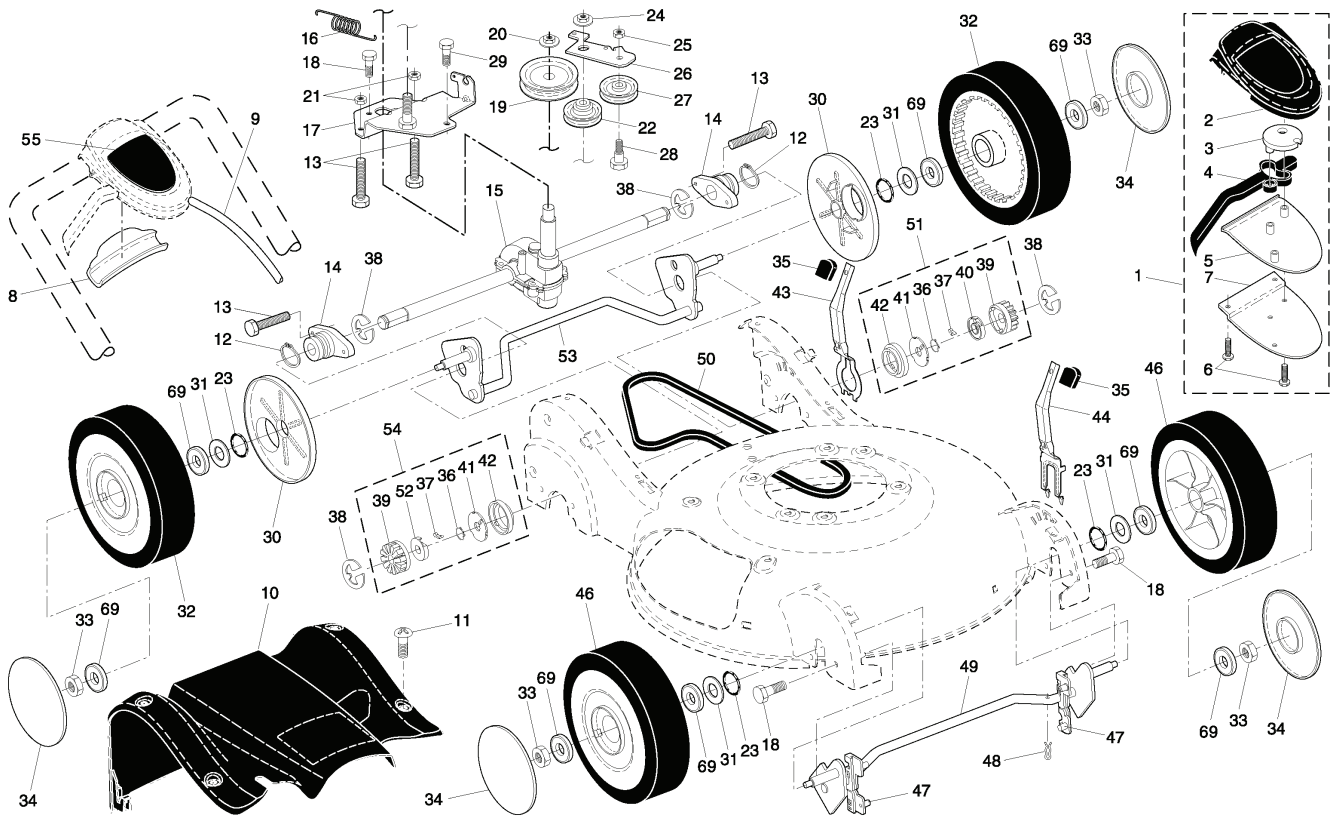

ROTARY LAWN MOWER - - MODEL NUMBER **55R21HV** (96143000500) - PRODUCT NUMBER 961 43 00-05

REF.	PART NO.	DESCRIPTION	REMARK	QTY.	KIT
1	532196754	HANDLE		1	
2	532188279	COVER		1	
3	532187353	DISC		1	
4	532190037	ARM		1	
5	532188278	PROTECTOR		1	
6	532181698	SCREW		1	
7	532187097	BRACKET		1	
8	532186297	HUB CAP		1	
9	532195792	CABEL		1	
10	532190565	COVER		1	
11	532184571	SCREW		1	
12	812000012	RETAINER RING		1	
13	532183450	SCREW		1	
14	532187120	BEARING		1	
15	532188294	GEARBOX		1	
16	532194124	SPRING		1	
17	532196191	BRACKET		1	
18	532163409	SCREW		1	
19	532189408	POULIE BOITE DE VITESSE		1	
20	532132010	NUT		1	
21	532132004	NUT		1	
22	532193791	PULLEY		1	
23	532188152	O-RING		1	
24	532145212	NUT		1	
25	873930500	NUT		1	
26	532196542	LEVER		1	
27	532166043	PULLEY		1	
28	532160829	BOLT		1	
29	817060410	SCREW		1	
30	532183457	SHIELD		1	
31	532088348	WASHER		1	
32	532192622	WHEEL		1	
33	532083923	NUT		1	
34	532183695	HUB CAP		1	
35	532185994	KNOB		1	
36	532188291	SPRING		1	
37	532175098	PAWL		1	
38	812000058	E-CLIP		1	
39	532175103	GEAR		1	
40	532175105	SPACER		1	
41	532175104	DISC		1	
42	532184172	SEALING		1	
43	532190520	LEVER		1	
44	532190518	LEVER		1	
45	532163409	SCREW		1	
46	532192232	WHEEL		1	
47	532183438	BUSHING		1	
48	532169675	PIN		1	
49	532196469	SHAFT		1	
50	532183688	BELT		1	
51	532188331	PINION		1	
52	532175102	SPACER		1	
53	532195995	SHAFT		1	
54	532188330	PINION		1	
69	532751068	BEARING		1