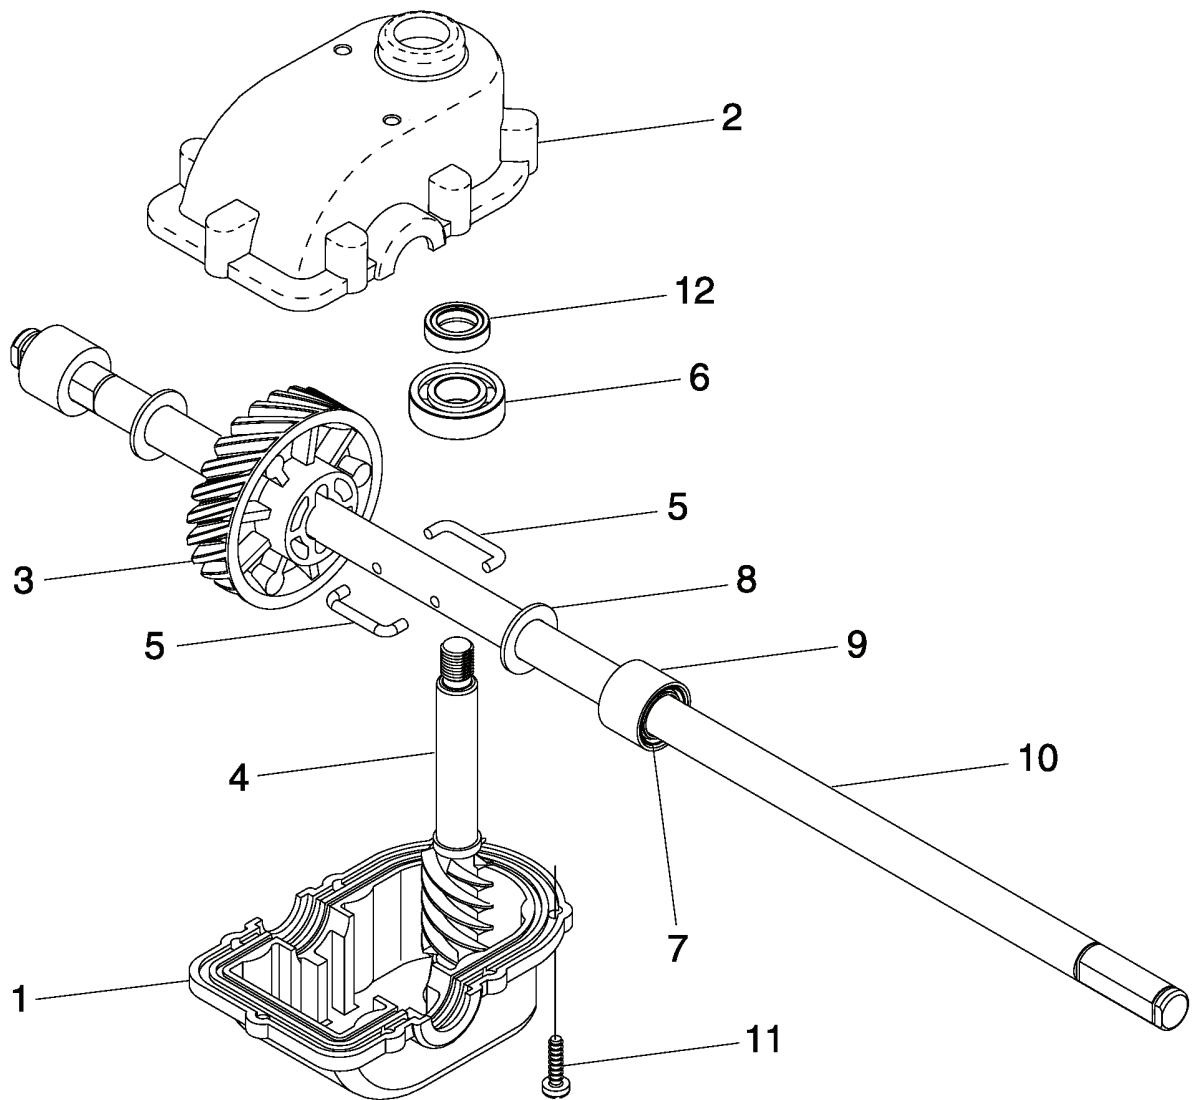

# **SPARE PARTS LIST**

REF.	PART NO.	DESCRIPTION	REMARK	QTY.	KIT
1	532190582	HANDLE		1	
2	532065322	CLAMP		1	
3	532183483	PIN		1	
4	532194736	GRASS BAG		1	
5	532188506	FRAME		1	
6	812000014	RETAINER RING		1	
7	532190581	BAG		1	
8	532183479	PIN		1	
9	872140405	BOLT		1	
10	873800400	NUT		1	
11	532190692	PIPE		1	
12	532196474	SKIRT.REAR.21 " HI-VAC		1	
13	532190519	COVER		1	
14	532184572	SCREW		1	
15	532150406	BOLT		1	
16	532189028	BLADE		1	
17	532851074	WASHER		1	
18	532850263	WASHER		1	
19	532183431	SCREW		1	
21	532190516	SHIELD		1	
22	817600406	SCREW		1	
23	532183609	BRACKET		1	
24	532751152	NUT		1	
25	532183445	PIN		1	
26	532183446	SPRING		1	
27	532107339	DECAL		1	
28	532190515	PLATE		1	
29	532183447	KNOB		1	
30	532190580	PLATE		1	
31	532183478	SPRING		1	
32	532183445	PIN		1	
33	532190578	PIPE		1	
34	532190619	BRACKET		1	
35	532185588	KNOB		1	
36	532183465	BOLT		1	
37	532185996	DEFLECTOR		1	
38	532190621	BRACKET		1	
39	532191574	SCREW		1	
40	532066426	HOOP		1	
42	532187096	HANDLE		1	
43	532186298	LEVER		1	
44	532182748	HANDLE		1	
45	532186296	HANDLE		1	
46	532164322	CONTROL CABLE		1	
47	532750634	SCREW		1	
48	532125203	BRACKET		1	
49	532132004	NUT		1	
50	532188501	LEVER		1	
53	532194735	GBAG.ASM.21 HV"CROWN"		1	
54	532189014	PIPE		1	
55	532188628	BOLT		1	
56	812000058	E-CLIP		1	
57	532188634	STUD		1	
--	532162300	DECAL		1	

**ROTARY LAWN MOWER - - MODEL NUMBER 55R21HV (96143000500)**  
**PRODUCT NUMBER 961 43 00-05**  
**GEAR CASE ASSEMBLY - - PART NUMBER 532 18 82-94**

---

REF.	PART NO.	DESCRIPTION	REMARK	QTY.	KIT
1	532187530	CARTER INF. BOITE DE VITESSE		1	
2	532191245	GEAR HOUSING		1	
3	532187532	PINION		1	
4	532191246	SHAFT		1	
5	532183505	WIRE, FORMED		1	
6	532183506	BALL BEARING		1	
7	532183508	SEAL, OUTPUT SHAFT		1	
8	532183509	WASHER		1	
9	532183511	BUSHING		1	
10	532191247	SHAFT		1	
11	532183513	SCREW		1	
12	532183514	SEAL, INPUT SHAFT		1	
--	532750369	GREASE		1	