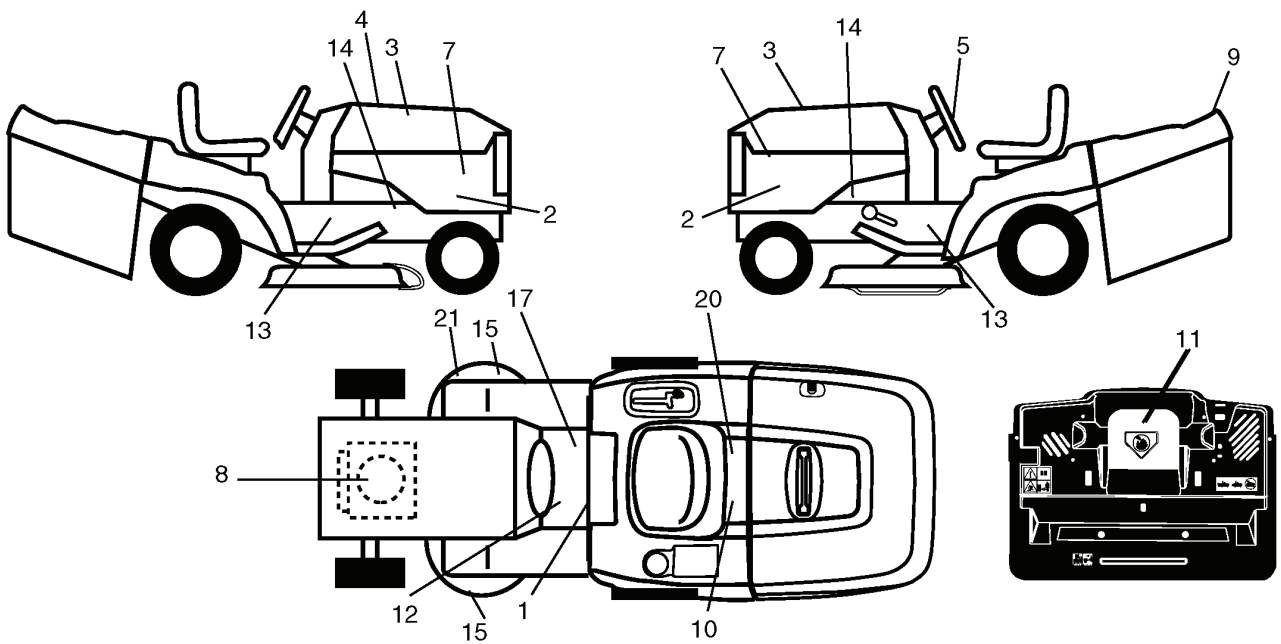

REPAIR PARTS

TRACTOR- -MODEL NO. CTH140XP (96061007100), PRODUCT NO. 960 61 00-71
DECALS

REF.	PART NO.	DESCRIPTION	REMARK	QTY.	KIT
1	532400389	LABEL		1	
2	532400791	DECAL		1	
3	532188923	DECAL		1	
4	532401213	DECAL		1	
5	532188925	DECAL		1	
7	532188921	DECAL		1	
8	532169841	DECAL		1	
9	532400792	DECAL		1	
10	532145005	DECAL		1	
11	532182166	DECAL		1	
12	532159737	DECAL		1	
13	532401146	DECAL		1	
14	532159736	DECAL		1	
15	532196842	DECAL		1	
17	532140837	DECAL		1	
20	532166960	DECAL		1	
21	532166286	DECAL		1	
--	532180432	DECAL		1	
--	532138311	DECAL		1	
--	532181090	PLATE		1	
--	532181091	PLATE		1	
--	532400576	OPERATORS MANUAL		1