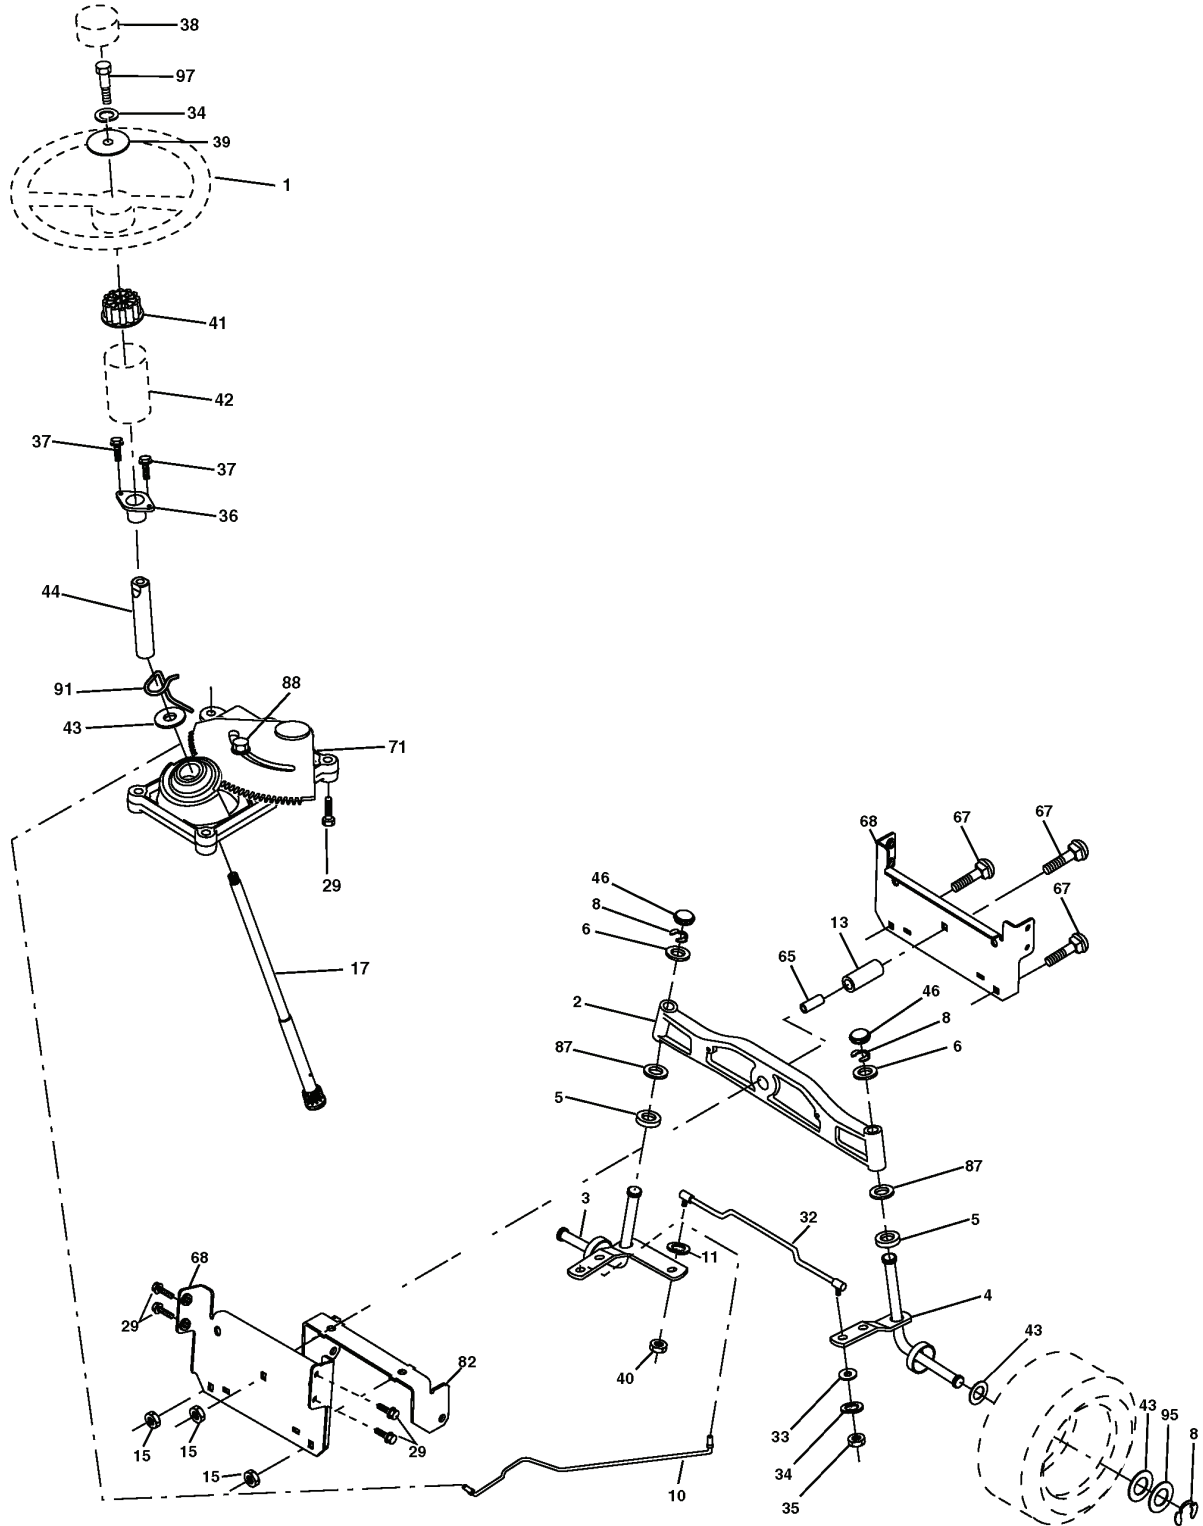

REPAIR PARTS

TRACTOR- -MODEL NO. CTH140XP (96061007100), PRODUCT NO. 960 61 00-71
STEERING ASSEMBLY

steering_pl.lt_60

REF.	PART NO.	DESCRIPTION	REMARK	QTY.	KIT
1	532193651	STEERING WHEEL		1	
2	532184706	SHAFT		1	
3	532169840	SPINDLE		1	
4	532169839	SPINDLE		1	
5	532124931	WASHER		1	
6	532121748	WASHER		1	
8	812000029	RETAINER RING		1	
10	532175121	ROD		1	
11	810040600	WASHER		1	
13	532136518	PIPE		1	
15	532145212	NUT		1	
17	532190753	ROD		1	
29	817000612	SCREW		1	
32	532170162	ROD		1	
33	819111216	WASHER		1	
34	810040500	WASHER		1	
35	873540500	NUT		1	
36	532155099	BUSHING		1	
37	532152927	SCREW		1	
38	532193652	HUB		1	
39	819113812	WASHER		1	
40	873540600	NUT		1	
41	532186737	ADAPTER		1	
42	532169634	SLEEVE		1	
43	532121749	WASHER		1	
44	532190752	SHAFT		1	
46	532121232	HUB CAP		1	
65	532160367	SPACER		1	
67	872110618	BOLT		1	
68	532169827	SHAFT		1	
71	532175146	STEERING GEAR		1	
82	532199978	SUPPORT ESSIEU AVANT		1	
87	532173966	WASHER		1	
88	532175118	BOLT		1	
91	532175553	SPRING		1	
95	532188967	WASHER		1	
97	874780564	BOLT		1