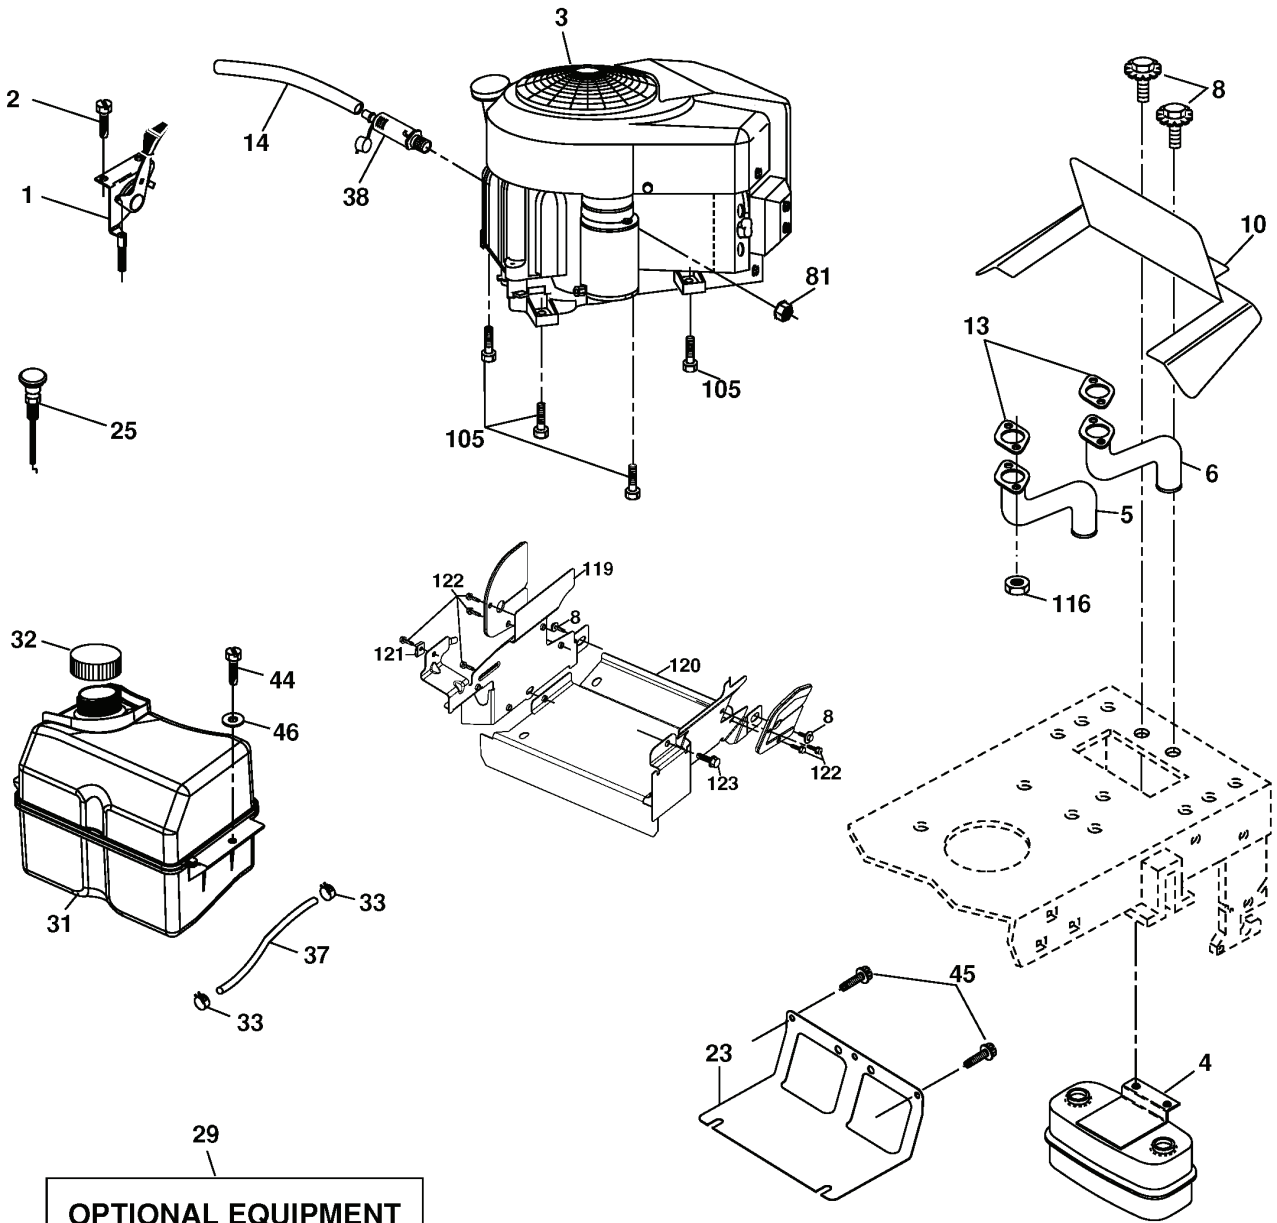

REPAIR PARTS

TRACTOR- -MODEL NO. CTH140XP (96061007100), PRODUCT NO. 960 61 00-71
ENGINE

29
OPTIONAL EQUIPMENT
Spark Arrester

REF.	PART NO.	DESCRIPTION	REMARK	QTY.	KIT
1	532170803	CONTROL THROT FLAG		1	
2	817720408	SCREW		1	
4	532149723	MUFFLER		1	
5	532181444	TUBE		1	
6	532181442	TUBE		1	
8	532171877	BOLT		1	
10	532146629	HEAT SHIELD		1	
14	532148456	TUBE		1	
23	532169837	HEAT SHIELD		1	
25	532191812	CONTROL		1	
29	532137180	SPARK ARRESTER KIT		1	
31	532185534	TANK UNIT		1	
32	532140527	FUEL CAP		1	
33	532123487	HOSE CLAMP		1	
37	532137040	HOSE		1	
44	817670412	SCREW		1	
45	817000612	SCREW		1	
46	819091416	WASHER		1	
81	873510400	NUT		1	
105	817120616	SCREW		1	
116	532184362	NUT		1	
119	532400601	PROTECTOR		1	
120	532400600	PROTECTOR		1	
121	532196688	NUT		1	
122	532137729	SCREW		1	
123	817670508	SCREW		1