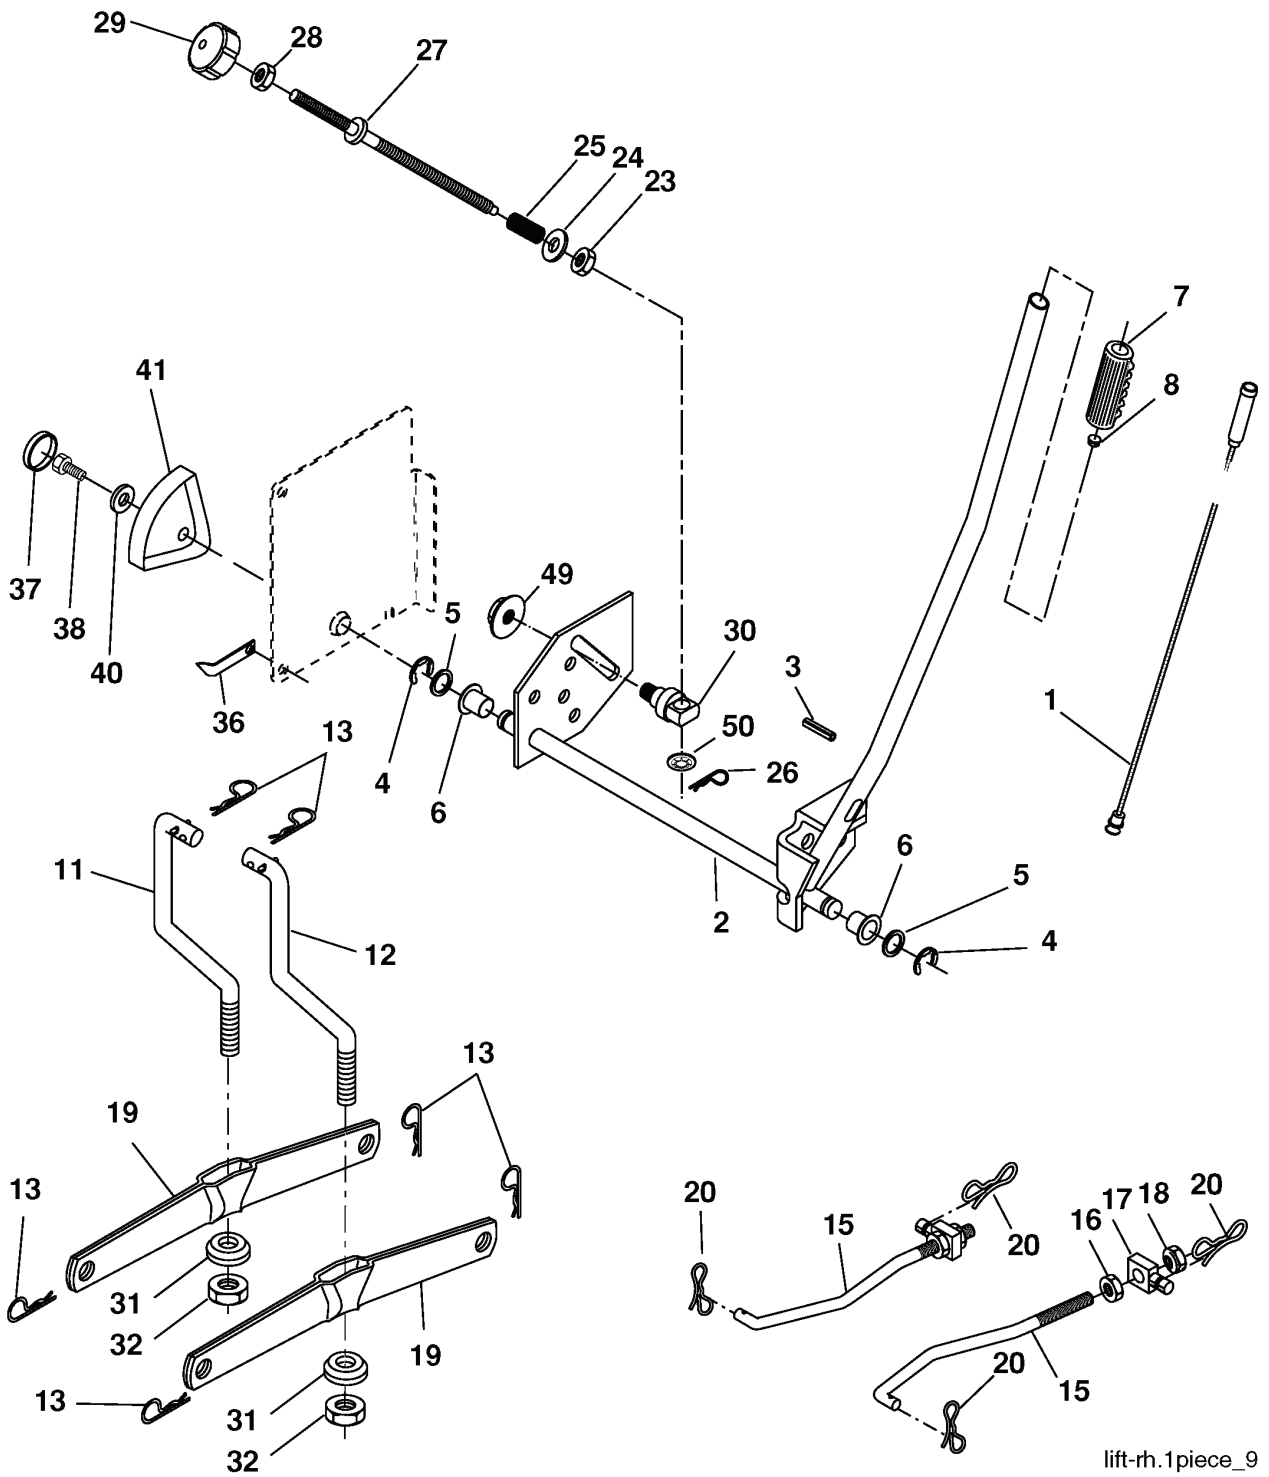

REPAIR PARTS

TRACTOR- -MODEL NO. CTH140XP (96061007100), PRODUCT NO. 960 61 00-71
DECALS

REF.	PART NO.	DESCRIPTION	REMARK	QTY.	KIT
1	532400389	LABEL		1	
2	532400791	DECAL		1	
3	532188923	DECAL		1	
4	532401213	DECAL		1	
5	532188925	DECAL		1	
7	532188921	DECAL		1	
8	532169841	DECAL		1	
9	532400792	DECAL		1	
10	532145005	DECAL		1	
11	532182166	DECAL		1	
12	532159737	DECAL		1	
13	532401146	DECAL		1	
14	532159736	DECAL		1	
15	532196842	DECAL		1	
17	532140837	DECAL		1	
20	532166960	DECAL		1	
21	532166286	DECAL		1	
--	532180432	DECAL		1	
--	532138311	DECAL		1	
--	532181090	PLATE		1	
--	532181091	PLATE		1	
--	532400576	OPERATORS MANUAL		1	

REPAIR PARTS

TRACTOR- -MODEL NO. CTH140XP (96061007100), PRODUCT NO. 960 61 00-71
MOWER LIFT

lift-rh.1piece_9

REF.	PART NO.	DESCRIPTION	REMARK	QTY.	KIT
1	532159460	WIRE		1	
2	532159471	LEVER		1	
3	532105767	PIN RETAINING SCREW		1	
4	812000002	RETAINER RING		1	
5	819211621	WASHER		1	
6	532120183	BEARING		1	
7	532125631	HANDLE		1	
8	532124526	KNOB		1	
11	532165829	ROD		1	
12	532165831	ROD		1	
13	532124670	RETAINER RING		1	
15	532173288	LINK		1	
16	873350800	NUT		1	
17	532175689	BRACKET		1	
18	873800800	NUT		1	
19	532139868	LEVER		1	
20	532194209	SPRING		1	
23	532110807	NUT		1	
24	819131016	WASHER		1	
25	532124874	SPRING		1	
26	532169484	PIN		1	
27	532126971	LEVER		1	
28	873350600	NUT		1	
29	532138057	KNOB		1	
30	532150233	TRUNNION		1	
31	532169865	BEARING		1	
32	873540600	NUT		1	
36	532155097	INDICATOR		1	
37	532123935	PLUG		1	
38	817060516	SCREW		1	
40	819112410	WASHER		1	
41	532123934	INDICATOR		1	
49	532145212	NUT		1	
50	532110452	NUT		1	