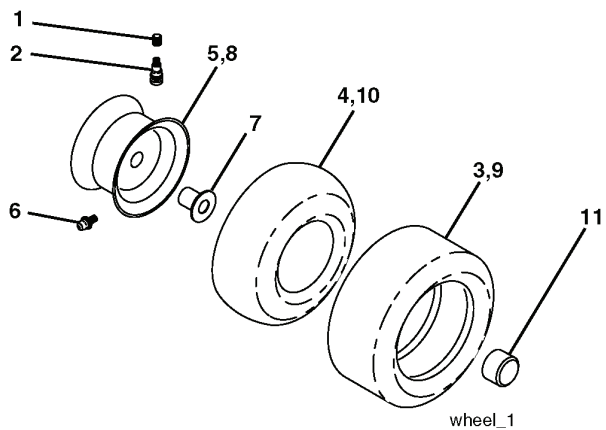

REPAIR PARTS

TRACTOR- -MODEL NO. CTH140XP (96061007100), PRODUCT NO. 960 61 00-71

WHEELS & TIRES

REF.	PART NO.	DESCRIPTION	REMARK	QTY.	KIT
1	532059192	CAP VALVE		1	
2	532065139	NIPPLE		1	
3	532106222	TIRE		1	
4	532059904	HOSE		1	
5	532138336	RIM		1	
6	532124957	FITTING		1	
7	532124959	BEARING		1	
8	532138337	RIM.SPROCKET		1	
9	532122082	TIRE		1	
10	532124926	HOSE		1	
11	532175039	HUB CAP		1	
--	532144334	SEALING FOAM		1	