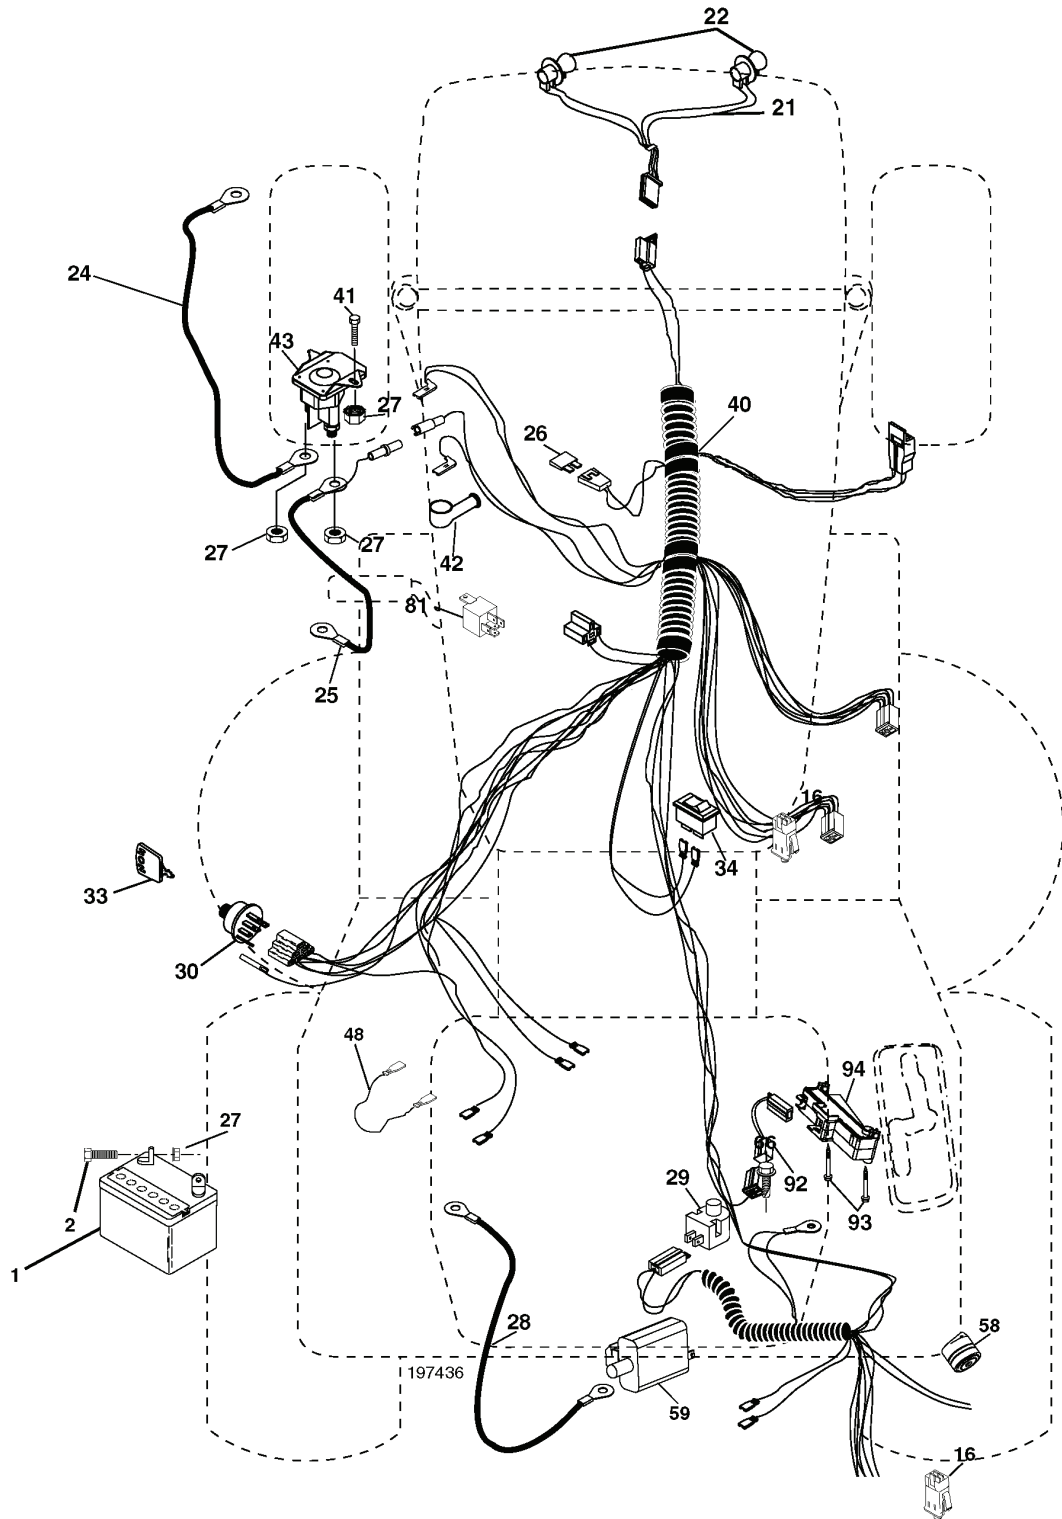

REPAIR PARTS

TRACTOR- -MODEL NO. CTH140XP (96061007100), PRODUCT NO. 960 61 00-71

WHEELS & TIRES

REF.	PART NO.	DESCRIPTION	REMARK	QTY.	KIT
1	532059192	CAP VALVE		1	
2	532065139	NIPPLE		1	
3	532106222	TIRE		1	
4	532059904	HOSE		1	
5	532138336	RIM		1	
6	532124957	FITTING		1	
7	532124959	BEARING		1	
8	532138337	RIM.SPROCKET		1	
9	532122082	TIRE		1	
10	532124926	HOSE		1	
11	532175039	HUB CAP		1	
--	532144334	SEALING FOAM		1	

REPAIR PARTS

TRACTOR- -MODEL NO. CTH140XP (96061007100), PRODUCT NO. 960 61 00-71
ELECTRICAL

REF.	PART NO.	DESCRIPTION	REMARK	QTY.	KIT
1	532144927	BATTERY		1	
2	874760412	BOLT		1	
16	532176138	MICRO SWITCH		1	
21	532175688	HARNES		1	
22	532004152	BULB		1	
24	532124780	CABLE		1	
25	532165987	CABLE		1	
26	532175158	FUSE		1	
27	873510400	NUT		1	
28	532127725	CABLE		1	
29	532192749	SWITCH.SEAT.DP W/RAMPS		1	
30	532193350	IGNITION MODULE		1	
33	532140401	KEY		1	
34	532110712	SWITCH		1	
40	532197436	CABLE ASSY		1	
41	871110408	BOLT		1	
42	532131563	COVER		1	
43	532192507	SOLENOID		1	
48	532140844	ADAPTER		1	
58	532169419	BUZZER		1	
59	532180379	SWITCH FBI		1	
66	817490608	SCREW		1	
81	532109748	RELAY		1	
92	532196615	CABLE ASSY		1	
93	532192540	SCREW		1	
94	532191834	MODULE.REVERSE.ROS		1	