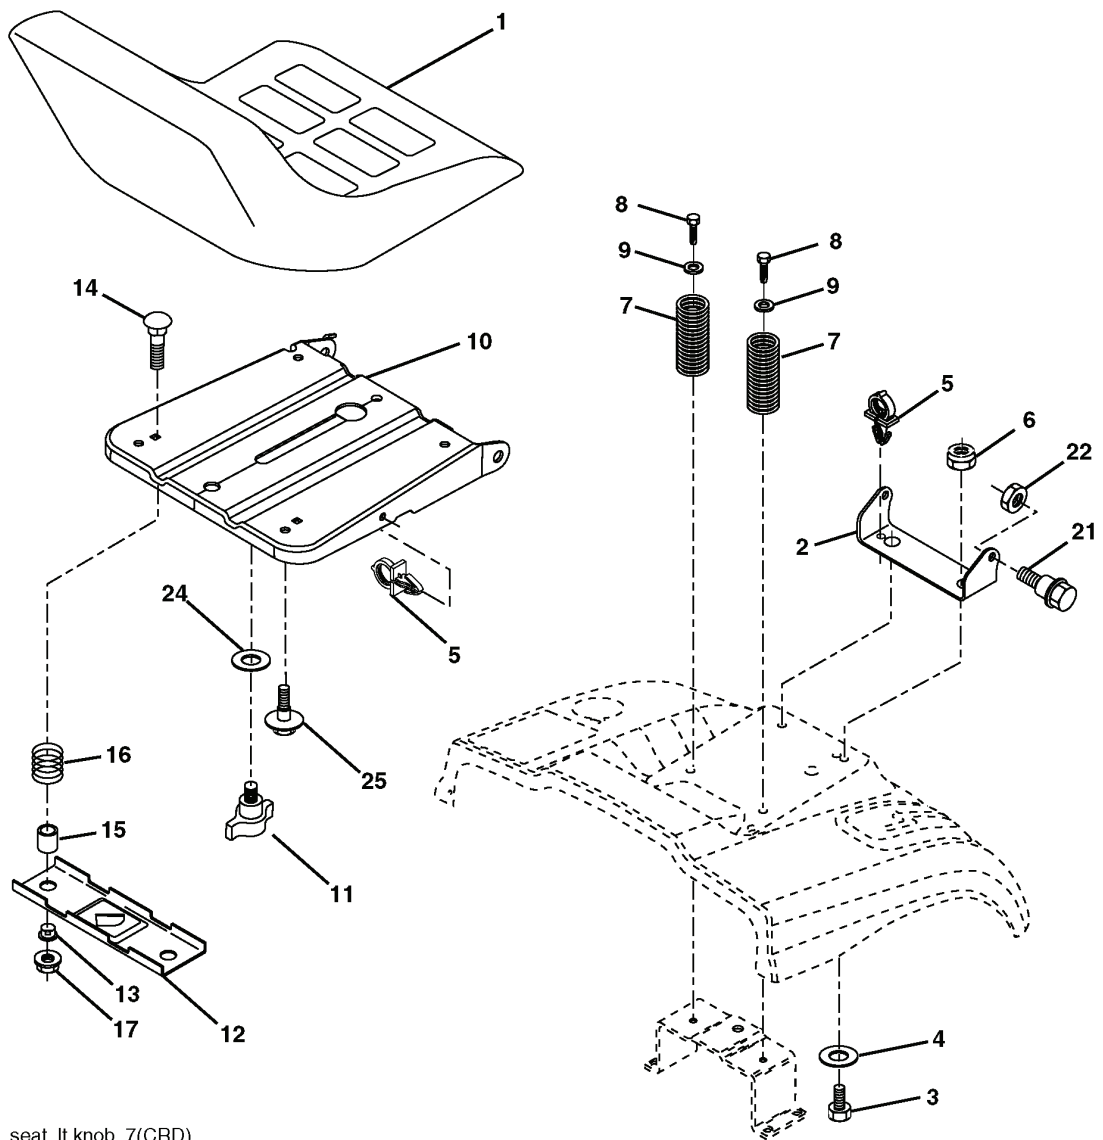

REPAIR PARTS

TRACTOR- -MODEL NO. CTH140XP(96061014301), PRODUCT NO. 960 61 01-43
SEAT ASSEMBLY

seat_lt.knob_7(CRD)

REF.	PART NO.	DESCRIPTION	REMARK	QTY.	KIT
1	532188713	SEAT		1	
2	532140551	BRACKET		1	
3	871110616	SCREW		1	
4	819131610	WASHER		1	
5	532145006	CLIP		1	
6	873800600	NUT		1	
7	532124181	SPRING		1	
8	817000616	SCREW		1	
9	819131614	WASHER		1	
10	532195530	BERCEAU DE SIEGE CONDUCTEUR		1	
11	532166369	WING NUT		1	
12	532174648	BRACKET		1	
13	532121248	BUSHING		1	
14	872050412	BOLT		1	
15	532121249	SPACER		1	
16	532123740	SPRING		1	
17	532123976	LOCKNUT		1	
21	532171852	BOLT		1	
22	873800500	LOCK NUT		1	
24	819171912	WASHER		1	
25	532127018	BOLT		1	
	PART NO.		REMARK		KIT