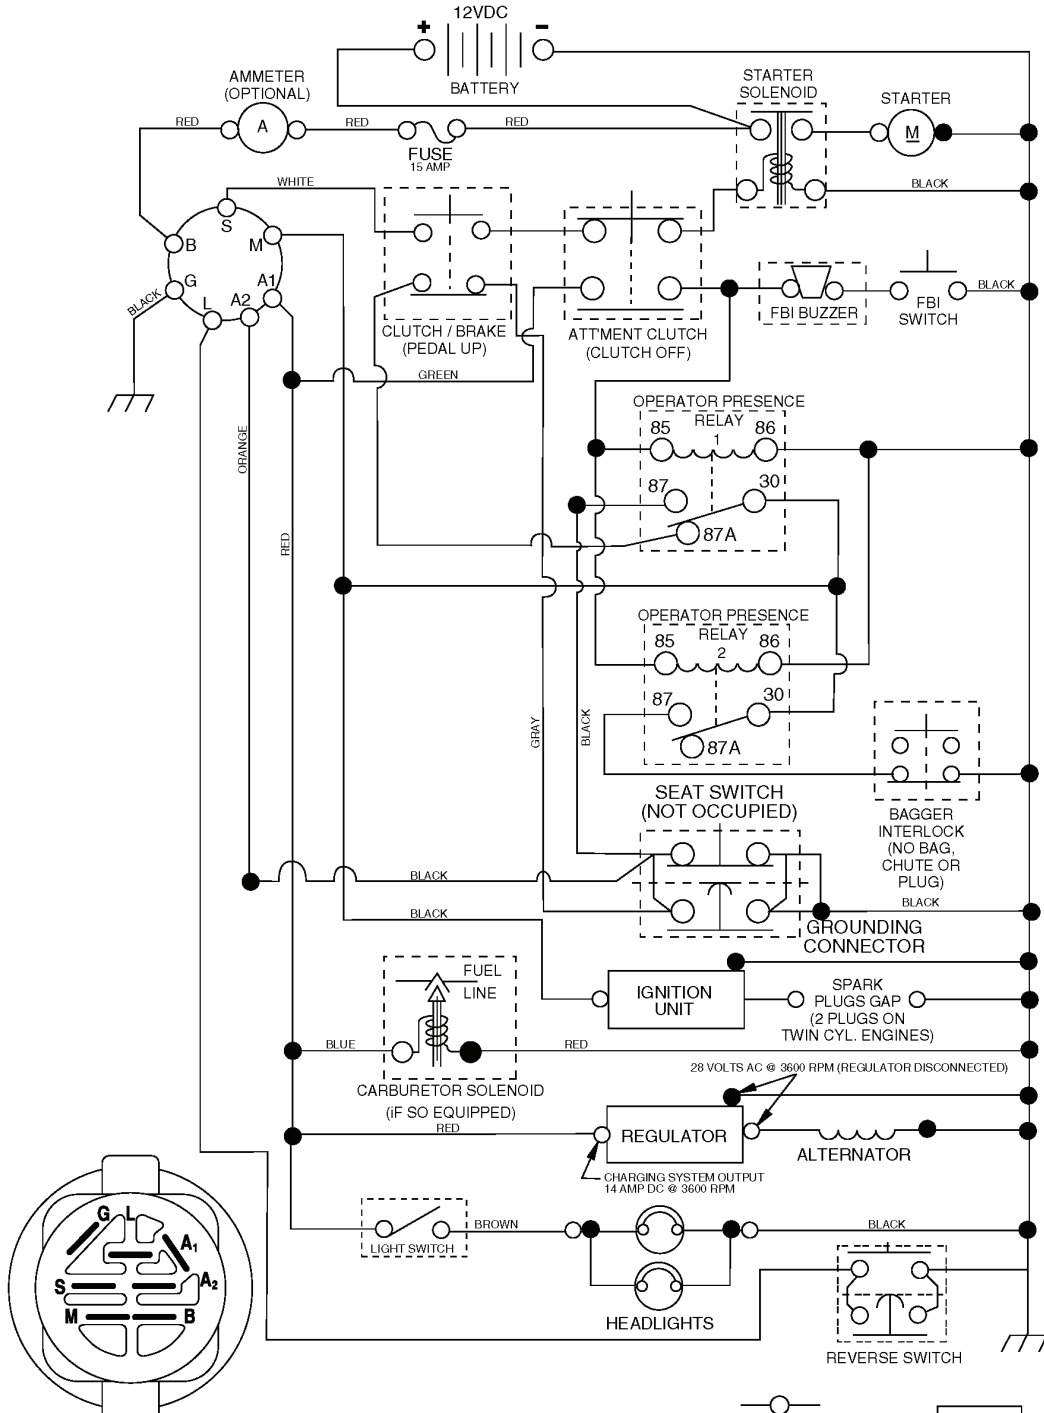

### WHEELS & TIRES

---

REF.	PART NO.	DESCRIPTION	REMARK	QTY.	KIT
1	532059192	CAP VALVE		1	
2	532065139	NIPPLE		1	
3	532106222	TIRE		1	
4	532059904	HOSE		1	
5	532138336	RIM		1	
6	532124957	FITTING		1	
7	532124959	BEARING		1	
8	532138337	RIM.SPROCKET		1	
9	532122082	TIRE		1	
10	532124926	HOSE		1	
11	532175039	HUB CAP		1	
--	532144334	SEALING FOAM		1	

# REPAIR PARTS

TRACTOR- -MODEL NO. CTH140XP(96061014301), PRODUCT NO. 960 61 01-43  
STEERING ASSEMBLY

steering\_pl.lt\_60

REF.	PART NO.	DESCRIPTION	REMARK	QTY.	KIT
1	532193651	STEERING WHEEL		1	
2	532184706	SHAFT		1	
3	532169840	SPINDLE		1	
4	532169839	SPINDLE		1	
5	532124931	WASHER		1	
6	532121748	WASHER		1	
8	812000029	RETAINER RING		1	
10	532175121	ROD		1	
11	810040600	WASHER		1	
13	532136518	PIPE		1	
15	532145212	NUT		1	
17	532190753	ROD		1	
29	817000612	SCREW		1	
32	532170162	ROD		1	
33	819111216	WASHER		1	
34	810040500	WASHER		1	
35	873540500	NUT		1	
36	532155099	BUSHING		1	
37	532152927	SCREW		1	
38	532193652	HUB		1	
39	819113812	WASHER		1	
40	873540600	NUT		1	
41	532186737	ADAPTER		1	
42	532169634	SLEEVE		1	
43	532121749	WASHER		1	
44	532190752	SHAFT		1	
46	532121232	HUB CAP		1	
65	532160367	SPACER		1	
67	872110618	BOLT		1	
68	532169827	SHAFT		1	
71	532175146	STEERING GEAR		1	
82	532199978	SUPPORT ESSIEU AVANT		1	
87	532173966	WASHER		1	
88	532175118	BOLT		1	
91	532175553	SPRING		1	
95	532188967	WASHER		1	
97	874780564	BOLT		1	

## IGNITION SWITCH

POSITION	CIRCUIT "MAKE"
OFF	M+G+A1
RUN/OVERRIDE	B+A1
RUN	B+A1 L+A2
START	B + S + A1

03053