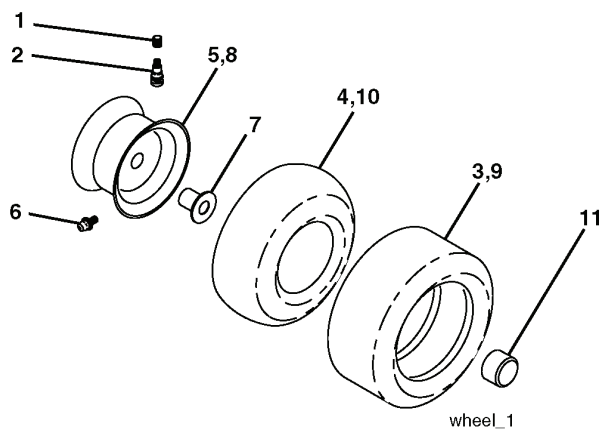

## REPAIR PARTS

TRACTOR- -MODEL NO. CTH140XP(96061014301), PRODUCT NO. 960 61 01-43  
DECALS

---

REF.	PART NO.	DESCRIPTION	REMARK	QTY.	KIT
1	532400389	LABEL		1	
2	532400791	DECAL		1	
3	532188922	DECAL		1	
4	532401213	DECAL		1	
5	532188925	DECAL		1	
6	532180432	DECAL		1	
7	532188921	DECAL		1	
8	532169841	DECAL		1	
9	532400792	DECAL		1	
10	532145005	DECAL		1	
11	532182166	DECAL		1	
12	532159737	DECAL		1	
14	532159736	DECAL		1	
15	532196842	DECAL		1	
17	532140837	DECAL		1	
20	532166960	DECAL		1	
21	532166286	DECAL		1	
--	532138311	DECAL		1	
--	532181090	PLATE		1	
--	532181091	PLATE		1	
--	532400576	OPERATORS MANUAL		1	
--	532401686	OPERATORS MANUAL		1	
--	532401687	OPERATORS MANUAL		1	
--	532401688	OPERATORS MANUAL		1	

### WHEELS & TIRES

---

REF.	PART NO.	DESCRIPTION	REMARK	QTY.	KIT
1	532059192	CAP VALVE		1	
2	532065139	NIPPLE		1	
3	532106222	TIRE		1	
4	532059904	HOSE		1	
5	532138336	RIM		1	
6	532124957	FITTING		1	
7	532124959	BEARING		1	
8	532138337	RIM.SPROCKET		1	
9	532122082	TIRE		1	
10	532124926	HOSE		1	
11	532175039	HUB CAP		1	
--	532144334	SEALING FOAM		1	