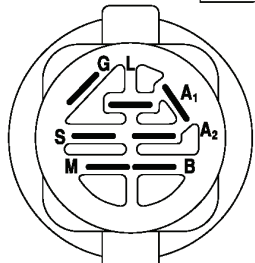

TRACTOR- -MODEL NO. CTH140XP(96061014301), PRODUCT NO. 960 61 01-43 SCHEMATIC

03053_197436 (WITH LIGHTS)

IGNITION SWITCH

POSITION	CIRCUIT "MAKE"
OFF	M+G+A1
RUN/OVERRIDE	B+A1
RUN	B+A1 L+A2
START	B + S + A1

03053

WIRING INSULATED CLIPS

NOTE: IF WIRING INSULATED CLIPS WERE REMOVED FOR SERVICING OF UNIT, THEY SHOULD BE REPLACED TO PROPERLY SECURE YOUR WIRING.

REMOVABLE CONNECTIONS

NON-REMOVABLE CONNECTIONS

RELAY