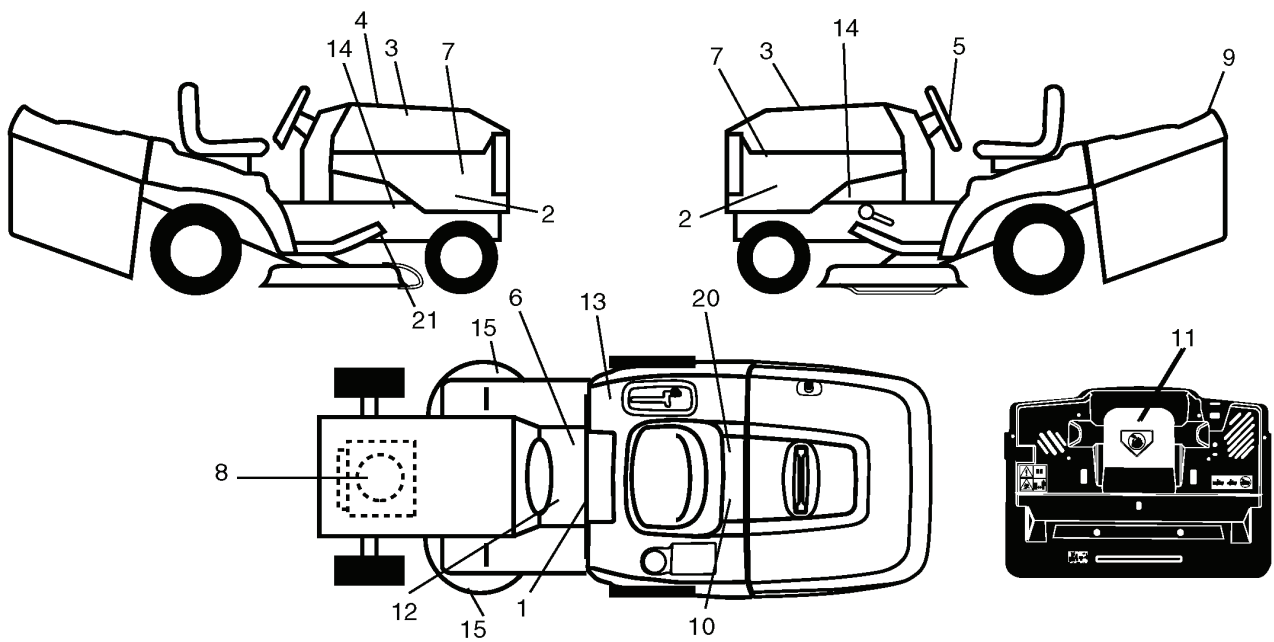

REPAIR PARTS

TRACTOR- -MODEL NO. CTH140XP(96061014301), PRODUCT NO. 960 61 01-43
DECALS

REF.	PART NO.	DESCRIPTION	REMARK	QTY.	KIT
1	532400389	LABEL		1	
2	532400791	DECAL		1	
3	532188922	DECAL		1	
4	532401213	DECAL		1	
5	532188925	DECAL		1	
6	532180432	DECAL		1	
7	532188921	DECAL		1	
8	532169841	DECAL		1	
9	532400792	DECAL		1	
10	532145005	DECAL		1	
11	532182166	DECAL		1	
12	532159737	DECAL		1	
14	532159736	DECAL		1	
15	532196842	DECAL		1	
17	532140837	DECAL		1	
20	532166960	DECAL		1	
21	532166286	DECAL		1	
--	532138311	DECAL		1	
--	532181090	PLATE		1	
--	532181091	PLATE		1	
--	532400576	OPERATORS MANUAL		1	
--	532401686	OPERATORS MANUAL		1	
--	532401687	OPERATORS MANUAL		1	
--	532401688	OPERATORS MANUAL		1