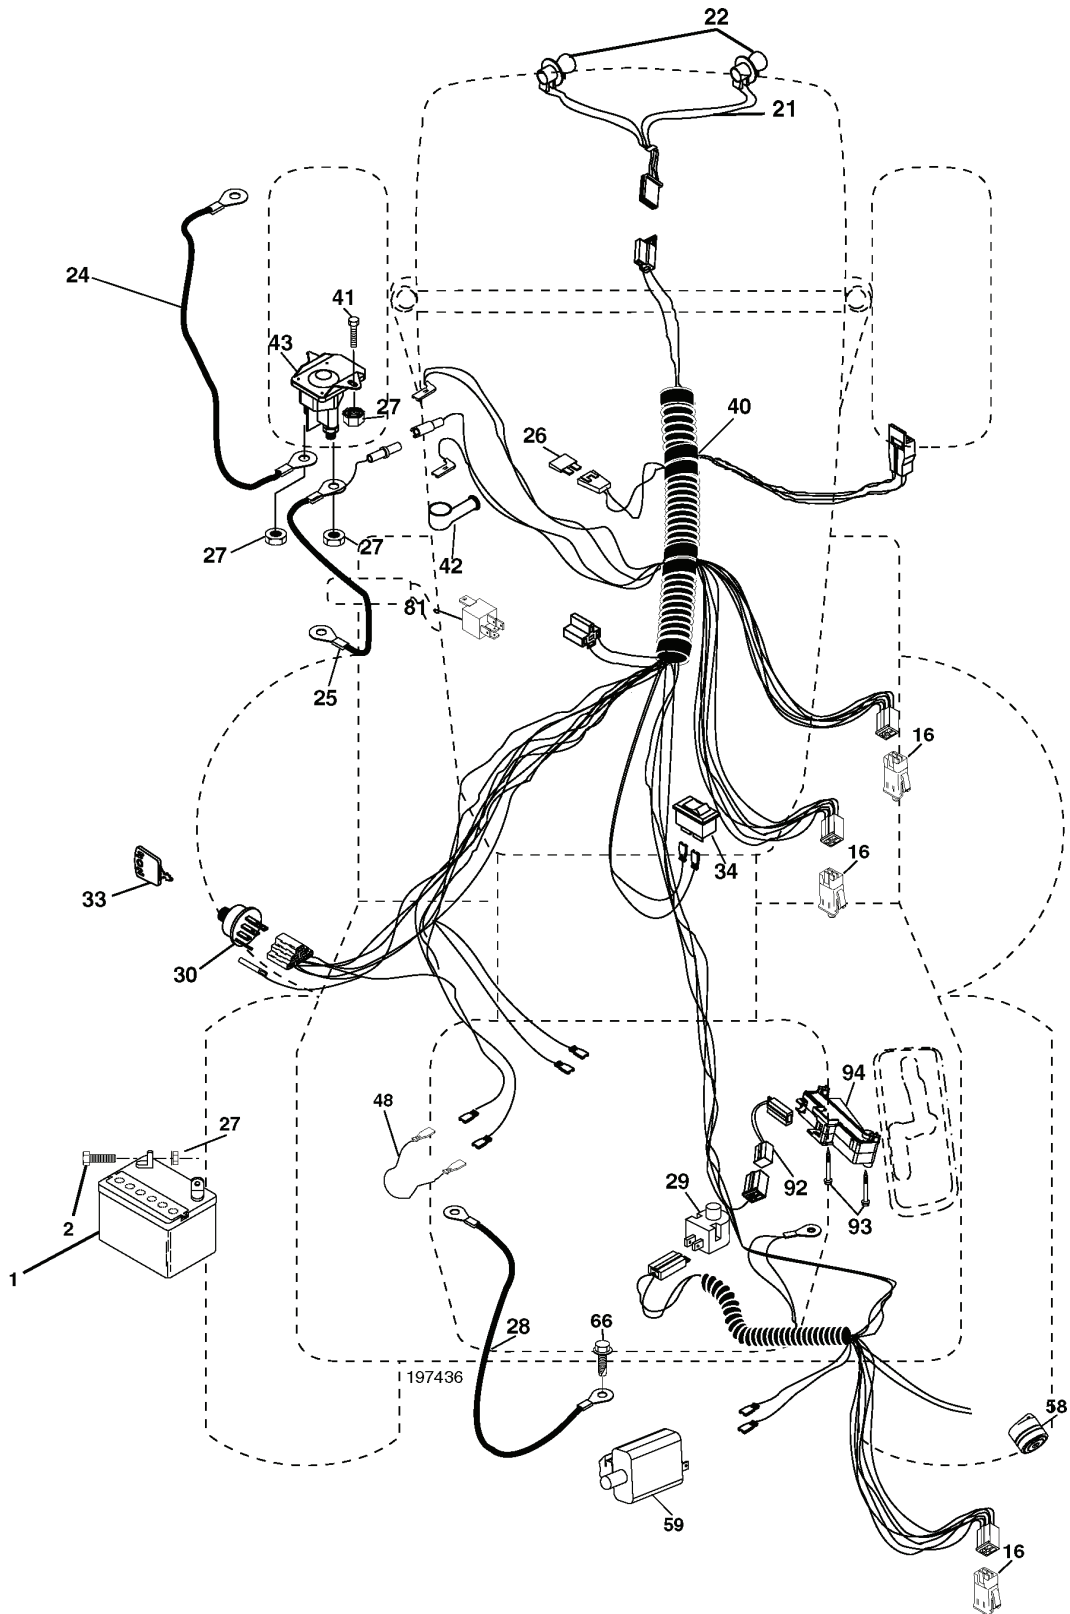

## WIRING INSULATED CLIPS

**NOTE:** IF WIRING INSULATED CLIPS WERE REMOVED FOR SERVICING OF UNIT, THEY SHOULD BE REPLACED TO PROPERLY SECURE YOUR WIRING.

REMOVABLE CONNECTIONS

NON-REMOVABLE CONNECTIONS

RELAY

# REPAIR PARTS

TRACTOR- -MODEL NO. CTH140XP(96061014301), PRODUCT NO. 960 61 01-43  
ENGINE

---

REF.	PART NO.	DESCRIPTION	REMARK	QTY.	KIT
1	532170803	CONTROL THROT FLAG		1	
2	817720408	SCREW		1	
4	532149723	MUFFLER		1	
5	532181444	TUBE		1	
6	532181442	TUBE		1	
8	532171877	BOLT		1	
10	532146629	HEAT SHIELD		1	
14	532148456	TUBE		1	
23	532169837	HEAT SHIELD		1	
25	532191812	CONTROL		1	
29	532137180	SPARK ARRESTER KIT		1	
31	532185534	TANK UNIT		1	
32	532197725	PLUG		1	
33	532123487	HOSE CLAMP		1	
37	532137040	HOSE		1	
44	817670412	SCREW		1	
45	817000612	SCREW		1	
46	819091416	WASHER		1	
81	873510400	NUT		1	
105	817120616	SCREW		1	
116	532184362	NUT		1	

# REPAIR PARTS

TRACTOR- -MODEL NO. CTH140XP(96061014301), PRODUCT NO. 960 61 01-43  
ELECTRICAL

---

REF.	PART NO.	DESCRIPTION	REMARK	QTY.	KIT
1	532144927	BATTERY		1	
2	874760412	BOLT		1	
16	532176138	MICRO SWITCH		1	
21	532175688	HARNES		1	
22	532004152	BULB		1	
24	532124780	CABLE		1	
25	532165987	CABLE		1	
26	532175158	FUSE		1	
27	873510400	NUT		1	
28	532127725	CABLE		1	
29	532192749	SWITCH.SEAT.DP W/RAMPS		1	
30	532193350	IGNITION MODULE		1	
33	532140401	KEY		1	
34	532110712	SWITCH		1	
40	532197436	CABLE ASSY		1	
41	871110408	BOLT		1	
42	532131563	COVER		1	
43	532192507	SOLENOID		1	
48	532140844	ADAPTER		1	
58	532169419	BUZZER		1	
59	532180379	SWITCH FBI		1	
66	817490608	SCREW		1	
81	532109748	RELAY		1	
92	532196615	CABLE ASSY		1	
93	532192540	SCREW		1	
94	532191834	MODULE.REVERSE.ROS		1	