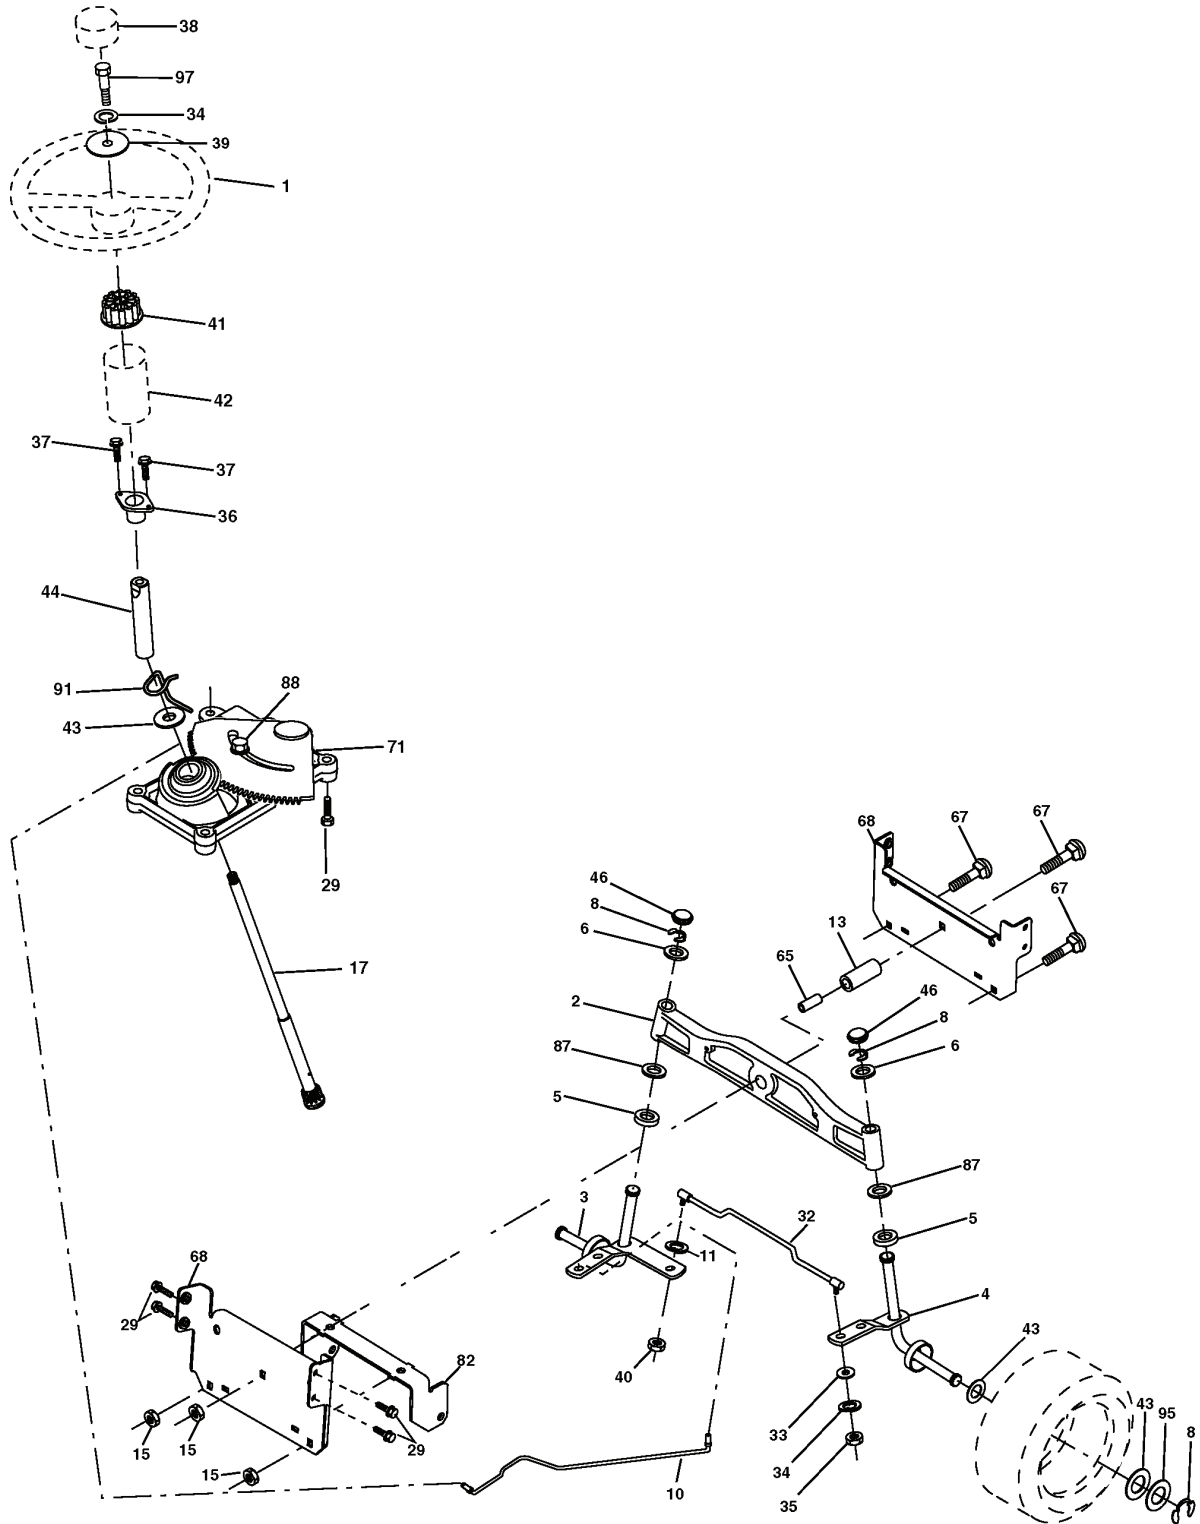

REF.	PART NO.	DESCRIPTION	REMARK	QTY.	KIT
1	532059192	CAP VALVE		1	
2	532065139	NIPPLE		1	
3	532106222	TIRE		1	
4	532059904	HOSE		1	
5	532138336	RIM		1	
6	532124957	FITTING		1	
7	532124959	BEARING		1	
8	532138337	RIM.SPROCKET		1	
9	532122082	TIRE		1	
10	532124926	HOSE		1	
11	532175039	HUB CAP		1	
--	532144334	SEALING FOAM		1	

REPAIR PARTS

TRACTOR- -MODEL NO. CTH140XP(96061014301), PRODUCT NO. 960 61 01-43
STEERING ASSEMBLY

steering_pl.lt_60