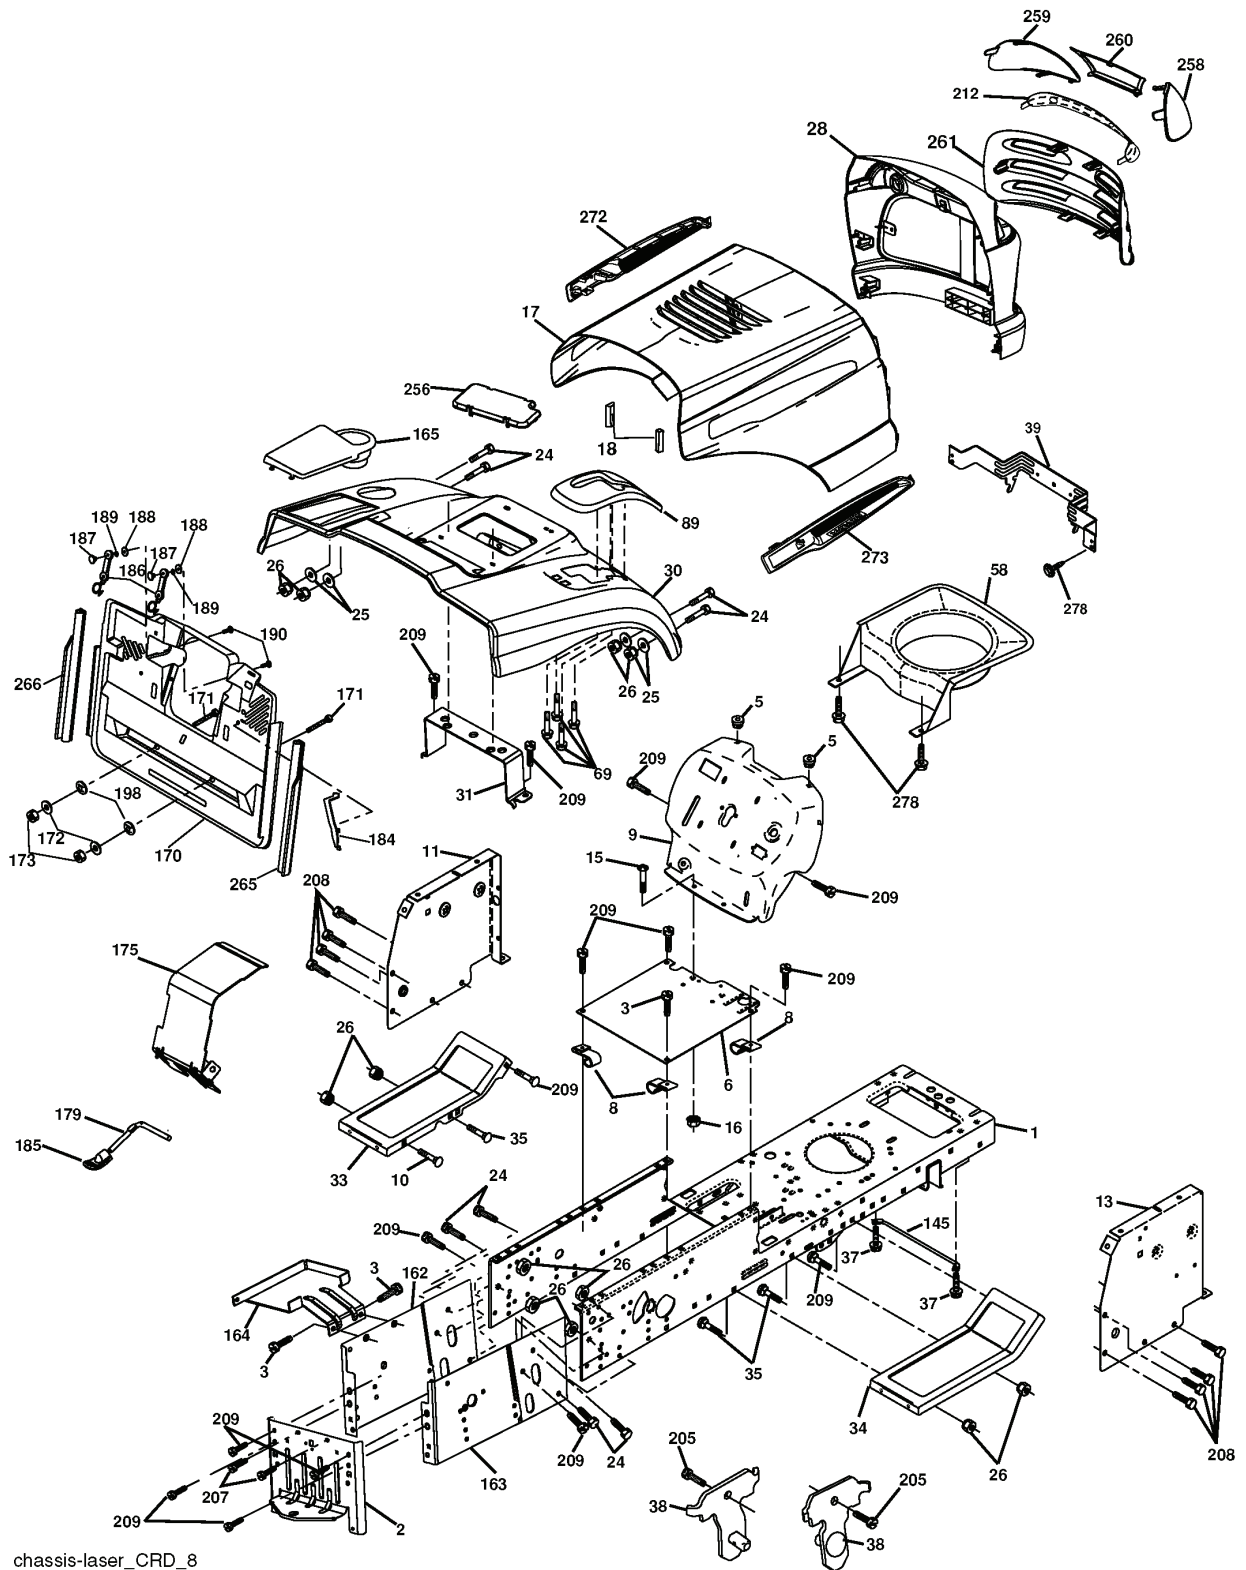

REPAIR PARTS

TRACTOR- -MODEL NO. CTH140XP(96061014300), PRODUCT NO. 960 61 01-43
CHASSIS AND ENCLOSURES

REF.	PART NO.	DESCRIPTION	REMARK	QTY.	KIT
1	532174620	CHASSIS		1	
2	532180384	DRAWBAR		1	
3	817060612	SCREW		1	
5	532155272	DAMPER		1	
6	532184419	PLATE		1	
8	532126471	CLIP		1	
9	532194289	TABLEAU*RPL.PAR 532193518014		1	
10	872140608	BOLT		1	
11	532174996	DASHBOARD		1	
13	532172106	DASH		1	
15	874180512	SCREW		1	
16	873510500	NUT		1	
17	532188893	HOOD		1	
18	532184921	BUMPER		1	
24	874780616	BOLT		1	
25	819131312	WASHER		1	
26	873800600	NUT		1	
28	532183538	GRILL		1	
30	532197376	GUARD		1	
31	532165156	BRACKET		1	
33	532181057	FOOTREST		1	
34	532181058	FOOTREST		1	
35	872110606	BOLT		1	
37	817490508	SCREW		1	
38	532181748	BRACKET		1	
39	532174714	BRACKET PIVOT LASER LT		1	
58	532184270	DUCT		1	
69	532142432	SCREW		1	
89	532197377	BRACKET		1	
145	532156524	SHAFT		1	
162	532180382	BRACKET		1	
163	532180383	BRACKET		1	
164	532165605	SUPPORT		1	
165	532181100	COVER		1	
170	532199488	COVER		1	
171	872140620	BOLT		1	
172	819132016	WASHER		1	
173	873510600	NUT		1	
175	532188203	DOOR TRAP		1	
179	532188202	ROD PIVOT FBI		1	
184	532174662	BRACKET		1	
185	532181101	KNOB		1	
186	532160793	LATCH		1	
187	532125004	NUT		1	
188	819061216	WASHER		1	
189	810071000	WASHER		1	
190	871081010	SCREW		1	
198	532168937	WASHER		1	
205	817490608	SCREW		1	
207	817670508	SCREW		1	
208	817670608	SCREW		1	
209	817000612	SCREW		1	
212	532183548	INSERT		1	
256	532181361	COVER		1	
258	532185213	LENS		1	
259	532185214	LENS		1	
260	532185216	INSERT		1	
261	532185212	INSERT		1	
265	532185704	SEALING		1	
266	532185703	SEALING		1	
272	532188895	VENT HOOD LH		1	
273	532188896	VENT HOOD RH		1	
278	532191611	SCREW		1