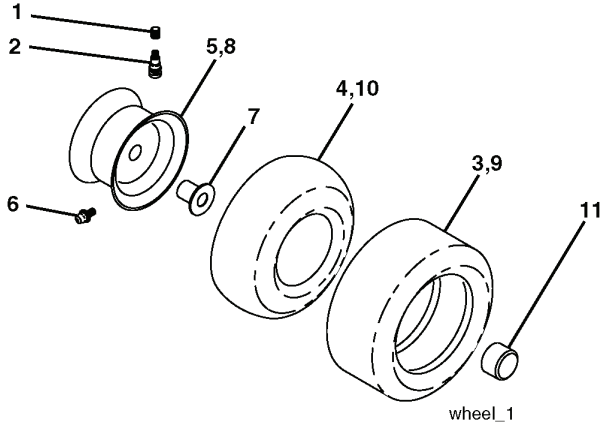

REPAIR PARTS

TRACTOR- -MODEL NO. CTH140XP(96061014300), PRODUCT NO. 960 61 01-43
SEAT ASSEMBLY

seat_lt.knob_7(CRD)

REF.	PART NO.	DESCRIPTION	REMARK	QTY.	KIT
1	532188713	SEAT		1	
2	532140551	BRACKET		1	
3	871110616	SCREW		1	
4	819131610	WASHER		1	
5	532145006	CLIP		1	
6	873800600	NUT		1	
7	532124181	SPRING		1	
8	817000616	SCREW		1	
9	819131614	WASHER		1	
10	532195530	BERCEAU DE SIEGE CONDUCTEUR		1	
11	532166369	WING NUT		1	
12	532174648	BRACKET		1	
13	532121248	BUSHING		1	
14	872050412	BOLT		1	
15	532121249	SPACER		1	
16	532123740	SPRING		1	
17	532123976	LOCKNUT		1	
21	532171852	BOLT		1	
22	873800500	LOCK NUT		1	
24	819171912	WASHER		1	
25	532127018	BOLT		1	

REPAIR PARTS

TRACTOR- -MODEL NO. CTH140XP(96061014300), PRODUCT NO. 960 61 01-43
DECALS

REF.	PART NO.	DESCRIPTION	REMARK	QTY.	KIT
1	532400389	LABEL		1	
2	532400791	DECAL		1	
3	532188922	DECAL		1	
4	532401213	DECAL		1	
5	532188925	DECAL		1	
6	532180432	DECAL		1	
7	532188921	DECAL		1	
8	532169841	DECAL		1	
9	532400792	DECAL		1	
10	532145005	DECAL		1	
11	532182166	DECAL		1	
12	532159737	DECAL		1	
14	532159736	DECAL		1	
15	532196842	DECAL		1	
17	532140837	DECAL		1	
20	532166960	DECAL		1	
21	532166286	DECAL		1	
--	532138311	DECAL		1	
--	532181090	PLATE		1	
--	532181091	PLATE		1	
--	532400576	OPERATORS MANUAL		1	
--	532401686	OPERATORS MANUAL		1	
--	532401687	OPERATORS MANUAL		1	
--	532401688	OPERATORS MANUAL		1	

REPAIR PARTS

TRACTOR- -MODEL NO. CTH140XP(96061014300), PRODUCT NO. 960 61 01-43

WHEELS & TIRES

REF.	PART NO.	DESCRIPTION	REMARK	QTY.	KIT
1	532059192	CAP VALVE		1	
2	532065139	NIPPLE		1	
3	532106222	TIRE		1	
4	532059904	HOSE		1	
5	532138336	RIM		1	
6	532124957	FITTING		1	
7	532124959	BEARING		1	
8	532138337	RIM SPROCKET		1	
9	532122082	TIRE		1	
10	532124926	HOSE		1	
11	532175039	HUB CAP		1	
--	532144334	SEALING FOAM		1	