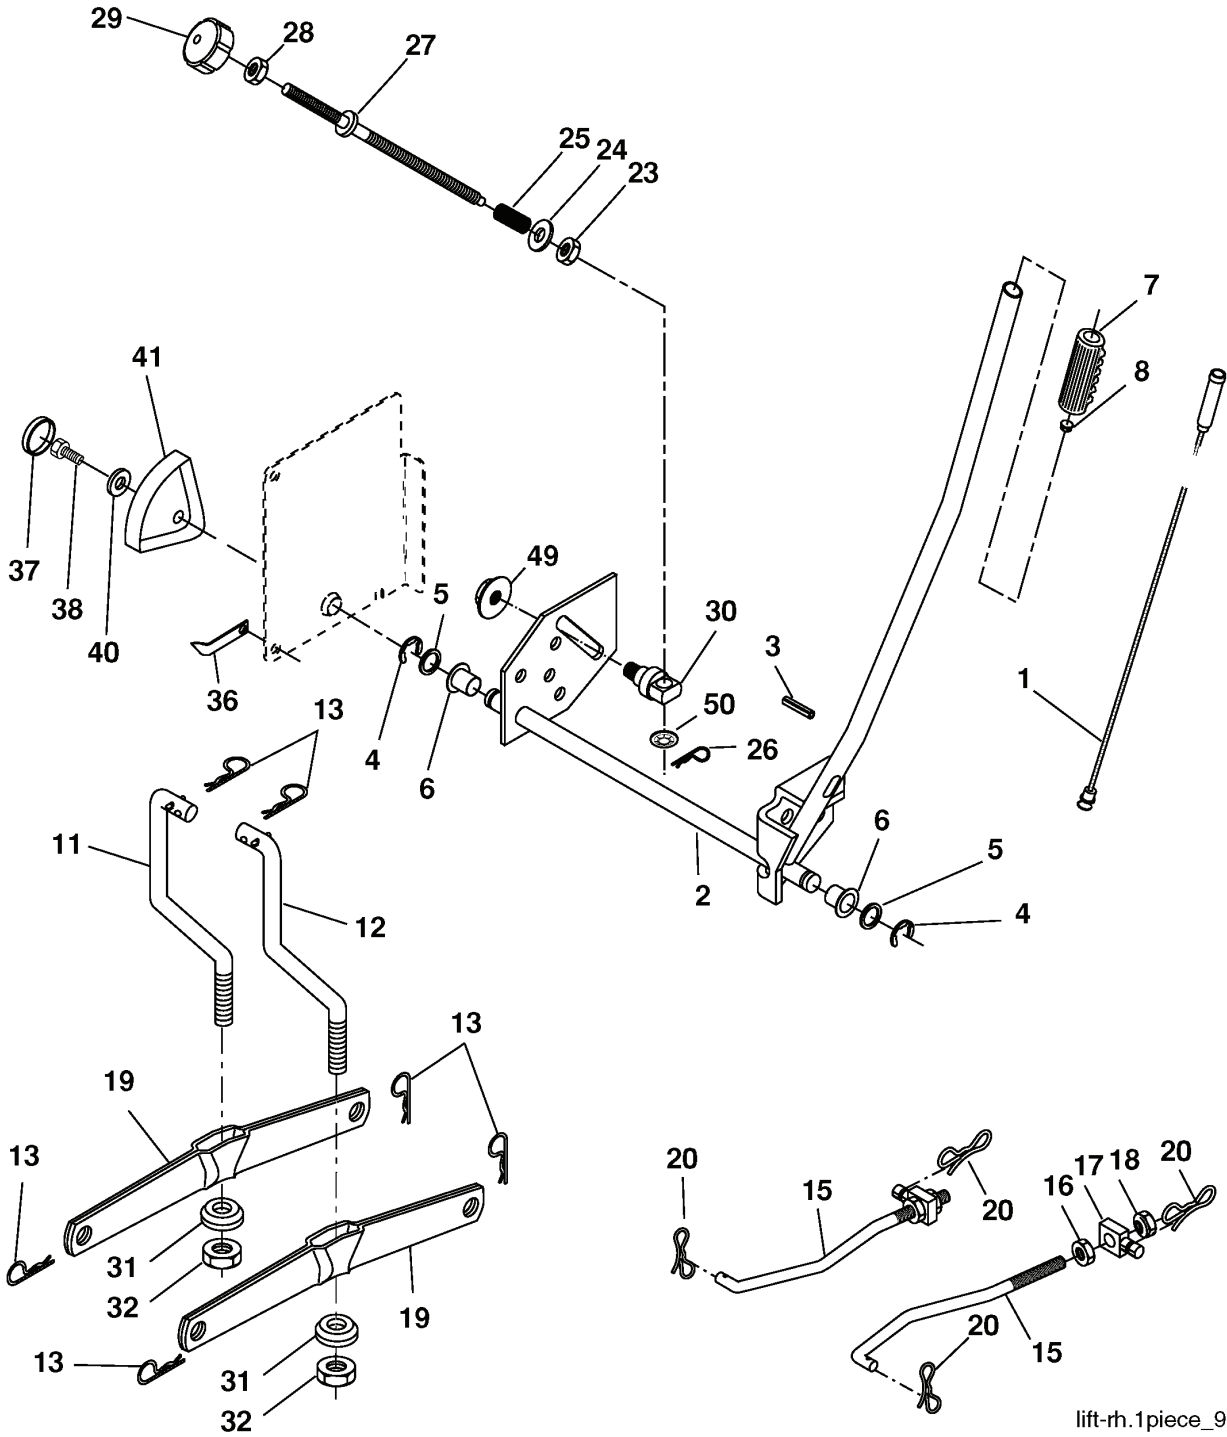

REPAIR PARTS

TRACTOR- -MODEL NO. CTH140XP(96061014300), PRODUCT NO. 960 61 01-43
ENGINE

REF.	PART NO.	DESCRIPTION	REMARK	QTY.	KIT
1	532170803	CONTROL THROT FLAG		1	
2	817720408	SCREW		1	
4	532149723	MUFFLER		1	
5	532181444	TUBE		1	
6	532181442	TUBE		1	
8	532171877	BOLT		1	
10	532146629	HEAT SHIELD		1	
14	532148456	TUBE		1	
23	532169837	HEAT SHIELD		1	
25	532191812	CONTROL		1	
29	532137180	SPARK ARRESTER KIT		1	
31	532185534	TANK UNIT		1	
32	532197725	PLUG		1	
33	532123487	HOSE CLAMP		1	
37	532137040	HOSE		1	
44	817670412	SCREW		1	
45	817000612	SCREW		1	
46	819091416	WASHER		1	
81	873510400	NUT		1	
105	817120616	SCREW		1	
116	532184362	NUT		1	

REPAIR PARTS

TRACTOR- -MODEL NO. CTH140XP(96061014300), PRODUCT NO. 960 61 01-43
MOWER LIFT

lift-rh.1piece_9

REF.	PART NO.	DESCRIPTION	REMARK	QTY.	KIT
1	532159460	WIRE		1	
2	532159471	LEVER		1	
3	532105767	PIN RETAINING SCREW		1	
4	812000002	RETAINER RING		1	
5	819211621	WASHER		1	
6	532120183	BEARING		1	
7	532125631	HANDLE		1	
8	532124526	KNOB		1	
11	532165829	ROD		1	
12	532165831	ROD		1	
13	532124670	RETAINER RING		1	
15	532173288	LINK		1	
16	873350800	NUT		1	
17	532175689	BRACKET		1	
18	873800800	NUT		1	
19	532139868	LEVER		1	
20	532194209	SPRING		1	
23	532110807	NUT		1	
24	819131016	WASHER		1	
25	532124874	SPRING		1	
26	532169484	PIN		1	
27	532126971	LEVER		1	
28	873350600	NUT		1	
29	532138057	KNOB		1	
30	532150233	TRUNNION		1	
31	532169865	BEARING		1	
32	873540600	NUT		1	
36	532155097	INDICATOR		1	
37	532123935	PLUG		1	
38	817060516	SCREW		1	
40	819112410	WASHER		1	
41	532123934	INDICATOR		1	
49	532145212	NUT		1	
50	532110452	NUT		1	