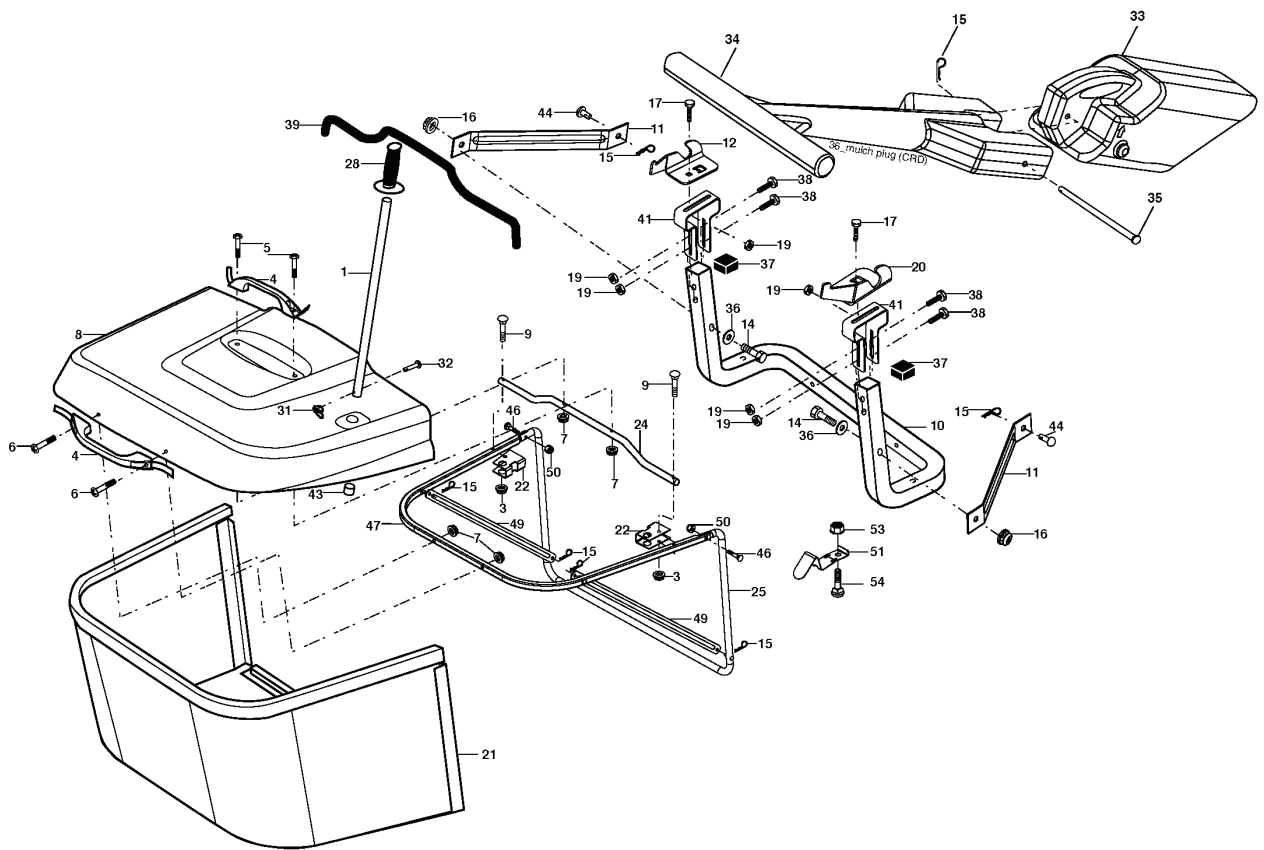

REF.	PART NO.	DESCRIPTION	REMARK	QTY.	KIT
1	532059192	CAP VALVE		1	
2	532065139	NIPPLE		1	
3	532106222	TIRE		1	
4	532059904	HOSE		1	
5	532138336	RIM		1	
6	532124957	FITTING		1	
7	532124959	BEARING		1	
8	532138337	RIM SPROCKET		1	
9	532122082	TIRE		1	
10	532124926	HOSE		1	
11	532175039	HUB CAP		1	
--	532144334	SEALING FOAM		1	

REPAIR PARTS

TRACTOR- -MODEL NO. CTH140XP(96061014300), PRODUCT NO. 960 61 01-43
BAGGER

Bagger Asy (CRD)_11