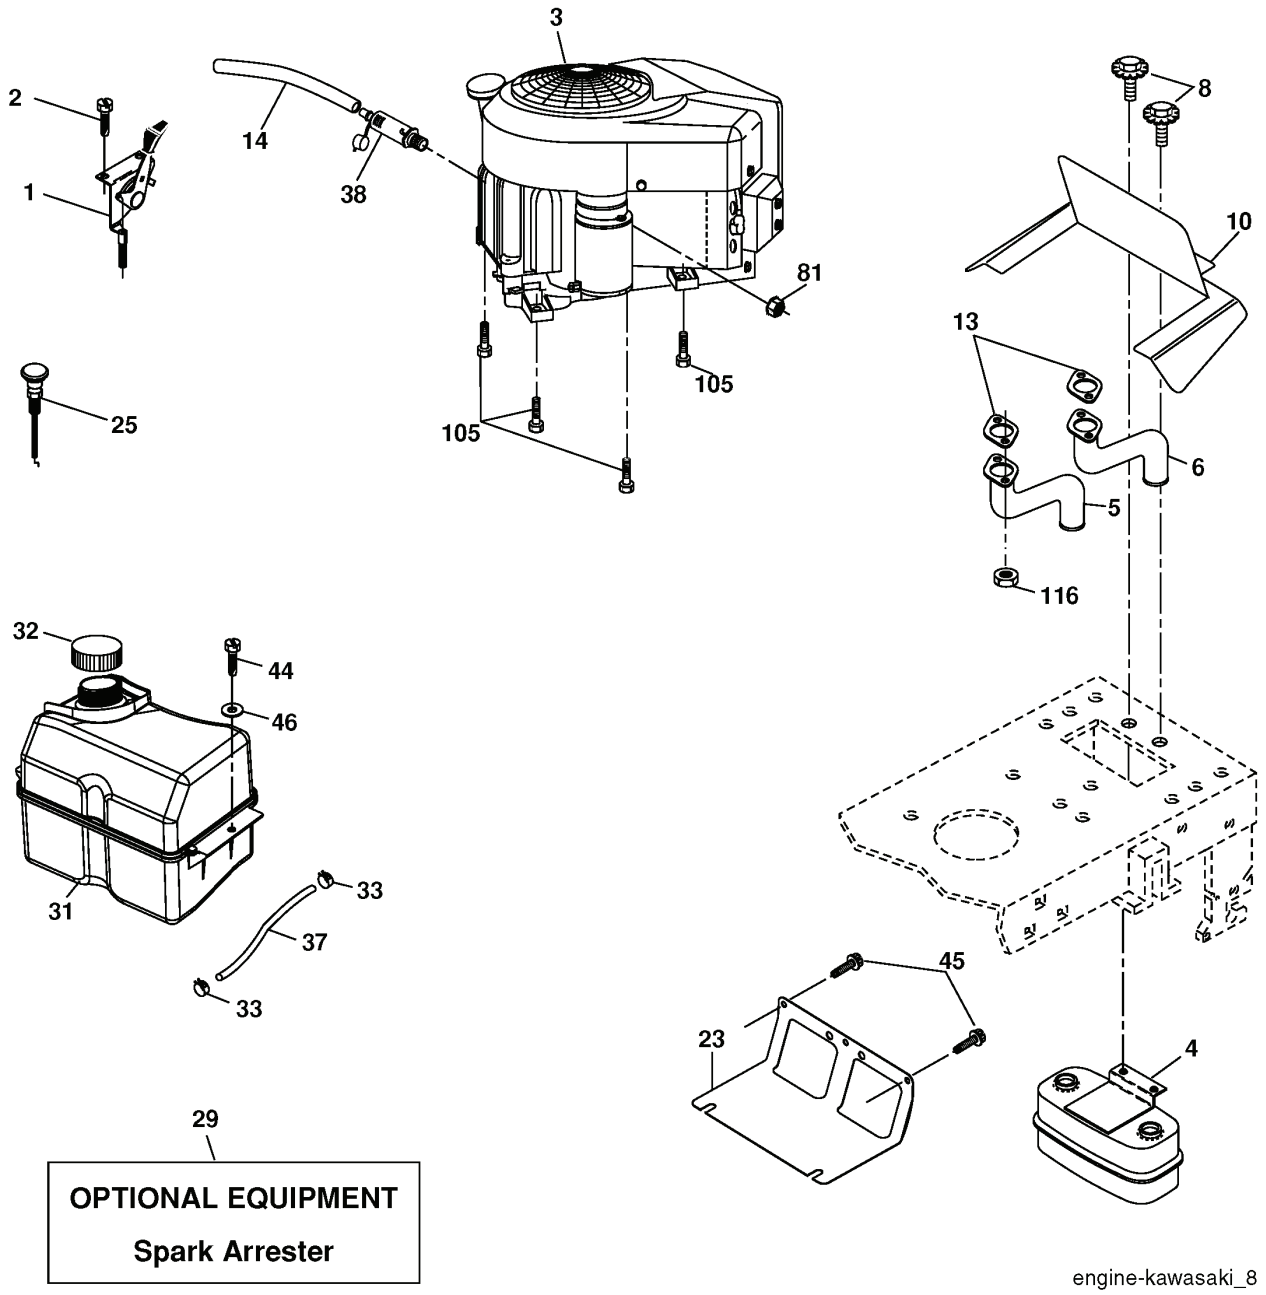

REPAIR PARTS

TRACTOR- -MODEL NO. CTH140XP(96061014300), PRODUCT NO. 960 61 01-43
ENGINE

REF.	PART NO.	DESCRIPTION	REMARK	QTY.	KIT
1	532170803	CONTROL THROT FLAG		1	
2	817720408	SCREW		1	
4	532149723	MUFFLER		1	
5	532181444	TUBE		1	
6	532181442	TUBE		1	
8	532171877	BOLT		1	
10	532146629	HEAT SHIELD		1	
14	532148456	TUBE		1	
23	532169837	HEAT SHIELD		1	
25	532191812	CONTROL		1	
29	532137180	SPARK ARRESTER KIT		1	
31	532185534	TANK UNIT		1	
32	532197725	PLUG		1	
33	532123487	HOSE CLAMP		1	
37	532137040	HOSE		1	
44	817670412	SCREW		1	
45	817000612	SCREW		1	
46	819091416	WASHER		1	
81	873510400	NUT		1	
105	817120616	SCREW		1	
116	532184362	NUT		1