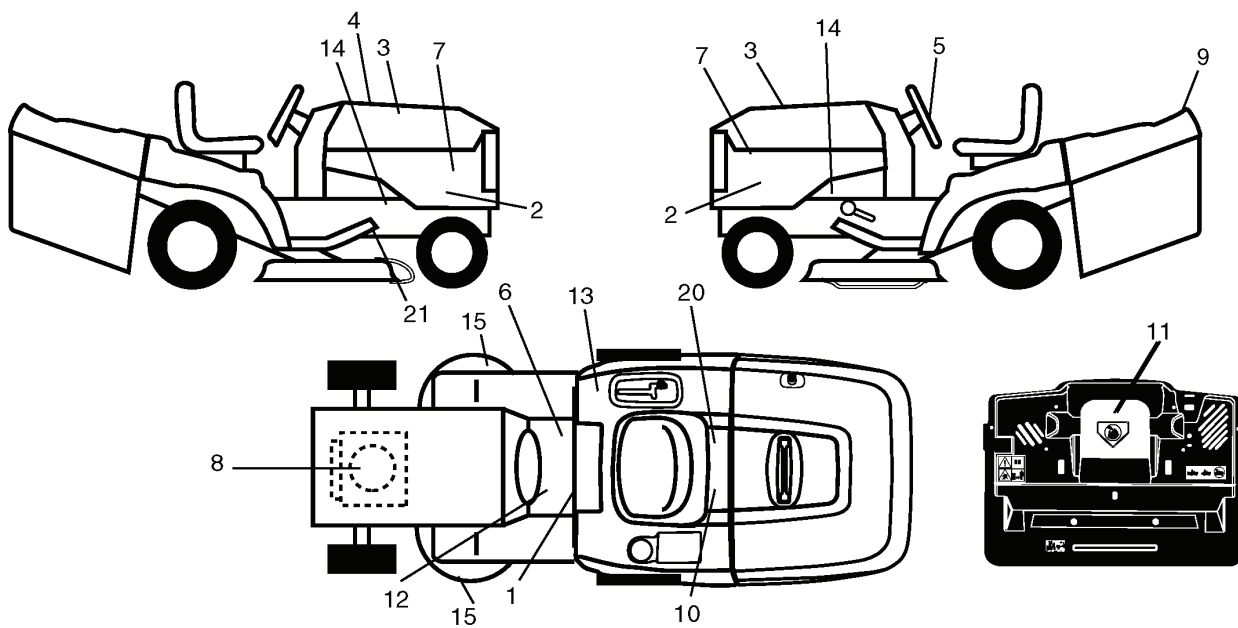

REPAIR PARTS

TRACTOR- -MODEL NO. CTH140XP(96061014300), PRODUCT NO. 960 61 01-43
DECALS

REF.	PART NO.	DESCRIPTION	REMARK	QTY.	KIT
1	532400389	LABEL		1	
2	532400791	DECAL		1	
3	532188922	DECAL		1	
4	532401213	DECAL		1	
5	532188925	DECAL		1	
6	532180432	DECAL		1	
7	532188921	DECAL		1	
8	532169841	DECAL		1	
9	532400792	DECAL		1	
10	532145005	DECAL		1	
11	532182166	DECAL		1	
12	532159737	DECAL		1	
14	532159736	DECAL		1	
15	532196842	DECAL		1	
17	532140837	DECAL		1	
20	532166960	DECAL		1	
21	532166286	DECAL		1	
--	532138311	DECAL		1	
--	532181090	PLATE		1	
--	532181091	PLATE		1	
--	532400576	OPERATORS MANUAL		1	
--	532401686	OPERATORS MANUAL		1	
--	532401687	OPERATORS MANUAL		1	
--	532401688	OPERATORS MANUAL		1