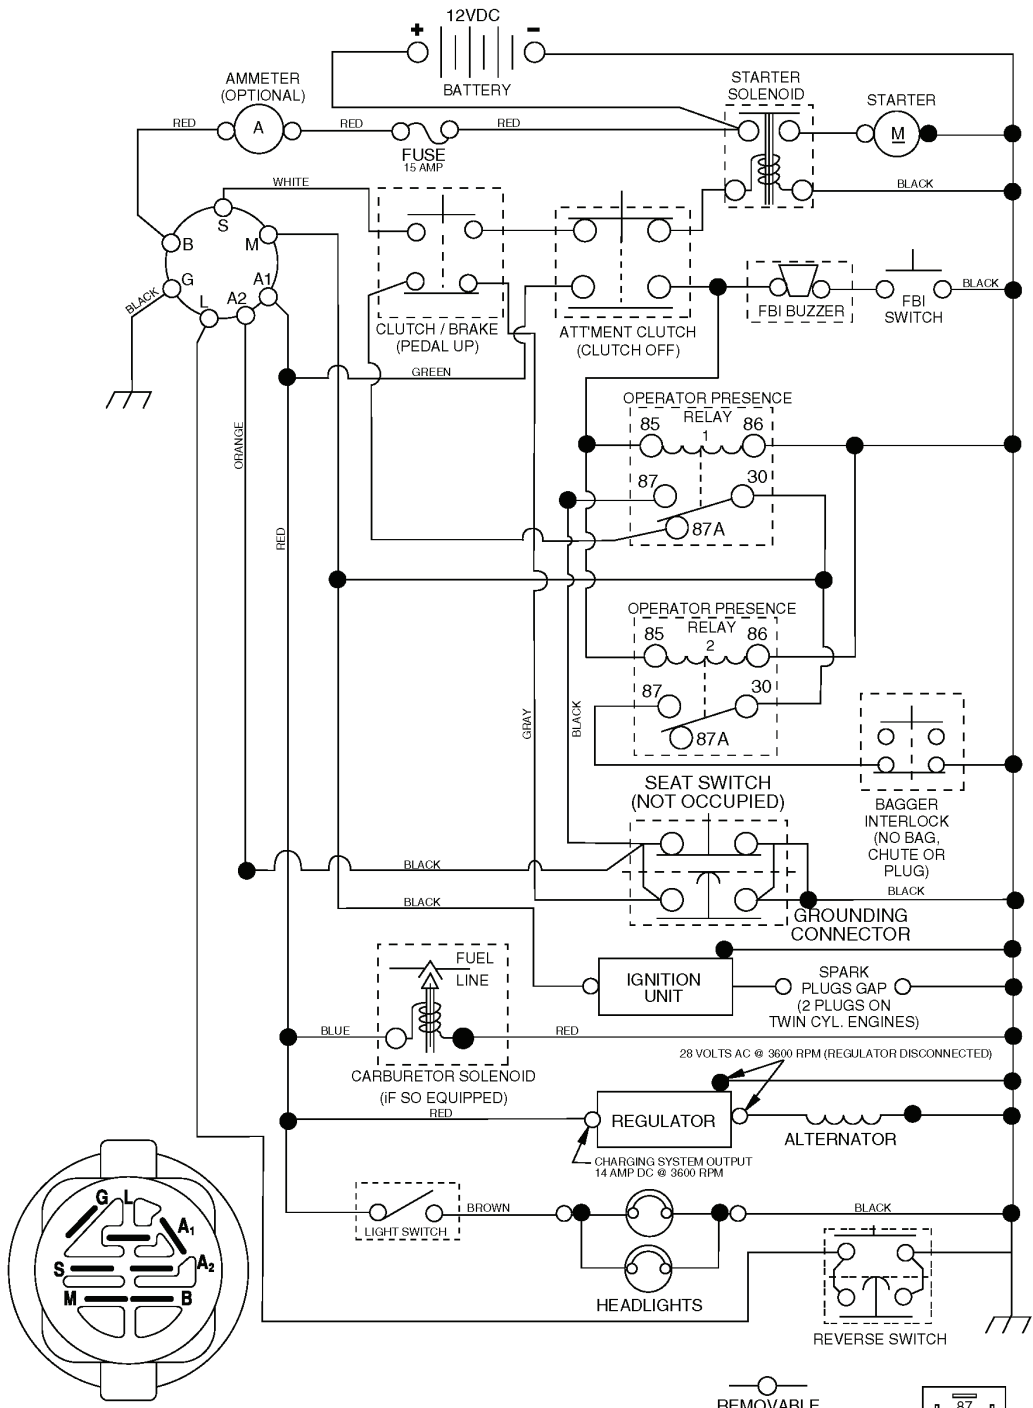

REPAIR PARTS

TRACTOR- -MODEL NO. CTH140XP(96061014300), PRODUCT NO. 960 61 01-43

WHEELS & TIRES

REF.	PART NO.	DESCRIPTION	REMARK	QTY.	KIT
1	532059192	CAP VALVE		1	
2	532065139	NIPPLE		1	
3	532106222	TIRE		1	
4	532059904	HOSE		1	
5	532138336	RIM		1	
6	532124957	FITTING		1	
7	532124959	BEARING		1	
8	532138337	RIM SPROCKET		1	
9	532122082	TIRE		1	
10	532124926	HOSE		1	
11	532175039	HUB CAP		1	
--	532144334	SEALING FOAM		1	

REPAIR PARTS

TRACTOR- -MODEL NO. CTH140XP(96061014300), PRODUCT NO. 960 61 01-43
BAGGER

Bagger Asy (CRD)_11

REF.	PART NO.	DESCRIPTION	REMARK	QTY.	KIT
1	532165249	ROD		1	
3	532123976	LOCKNUT		1	
4	532169916	HANDLE		1	
5	874981024	SCREW		1	
6	874981032	SCREW		1	
7	873401000	NUT		1	
8	532181095	COVER		1	
9	872140418	BOLT		1	
10	532181282	TUBE		1	
11	532165719	ROD		1	
12	532188848	BRACKET		1	
14	874520636	BOLT		1	
15	532124670	RETAINER RING		1	
16	873900600	NUT		1	
17	872140506	BOLT		1	
19	873900500	NUT		1	
20	532188847	BRACKET		1	
21	532193838	BAG		1	
22	532165781	CLAMP		1	
24	532165783	FRAME		1	
25	532193705	PIPE		1	
28	532165787	HANDLE		1	
31	532169484	PIN		1	
32	532126875	RIVET		1	
33	532165571	PLUG		1	
34	532165570	HANDLE		1	
35	532165572	PIN RETAINING SCREW		1	
36	819132012	WASHER		1	
37	532175401	PLUG		1	
38	872010520	BOLT		1	
39	532180985	SEAL		1	
41	532169683	BRACKET		1	
43	532174083	PLUG		1	
44	532193312	PIN CLEVIS		1	
46	872110510	BOLT		1	
47	532193704	PIPE		1	
49	532193305	ROD		1	
50	873800500	LOCK NUT		1	
51	532199903	LATCH		1	
53	873510400	NUT		1	
54	872140406	BOLT		1	

TRACTOR- -MODEL NO. CTH140XP(96061014300), PRODUCT NO. 960 61 01-43 SCHEMATIC

03053_197436 (WITH LIGHTS)

IGNITION SWITCH

POSITION	CIRCUIT "MAKE"
OFF	M+G+A1
RUN/OVERRIDE	B+A1
RUN	B+A1 L+A2
START	B + S + A1