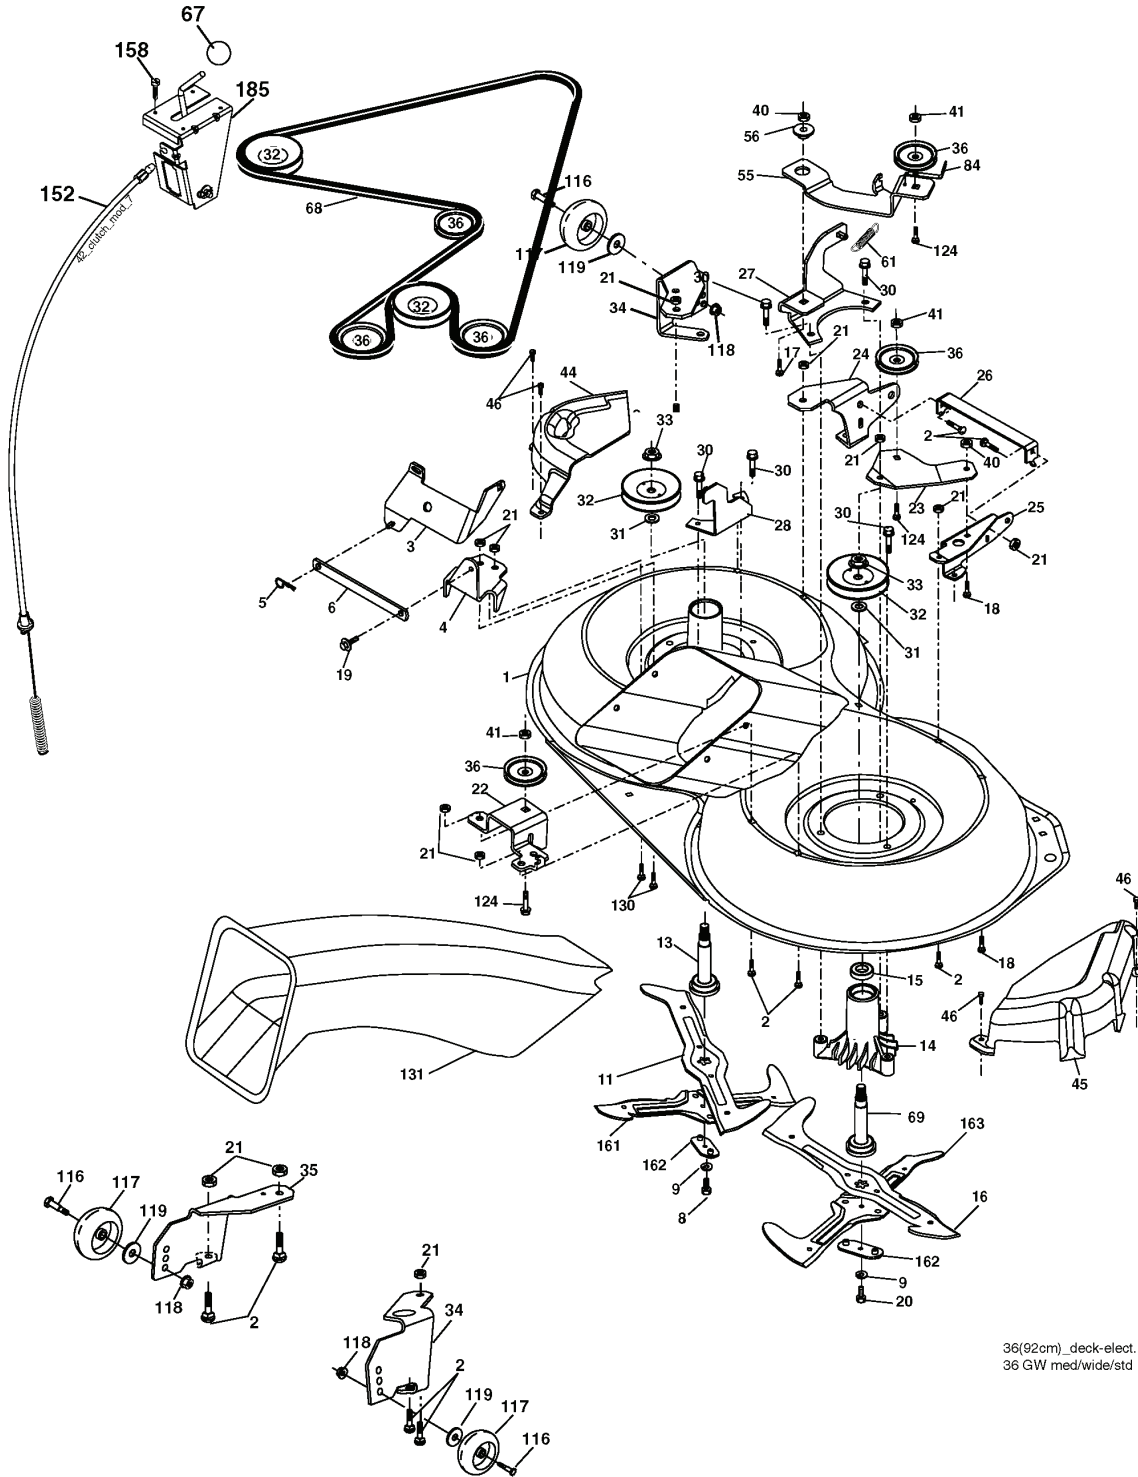

REPAIR PARTS

TRACTOR- -MODEL NO. CTH140XP(96061014300), PRODUCT NO. 960 61 01-43
MOWER

36(92cm)_deck-elect.(CRD)_1
36 GW med/wide/std

REF.	PART NO.	DESCRIPTION	REMARK	QTY.	KIT
1	532400108	HOUSING		1	
2	872140506	BOLT		1	
3	532165569	BRACKET		1	
4	532165558	BRACKET		1	
5	532124670	RETAINER RING		1	
6	532165557	ROD		1	
8	532181712	BOLT		1	
9	810030600	WASHER		1	
11	532186385	BLADE		1	
13	532137645	SHAFT		1	
14	532128774	BEARING HOUSING		1	
15	532110485	BEARING		1	
16	532186386	BLADE		1	
17	872140610	BOLT		1	
18	872110606	BOLT		1	
19	532132827	SPEC. BOLT		1	
20	532181713	BOLT		1	
21	873680500	NUT		1	
22	532199590	BRACKET		1	
23	532165446	PLATE		1	
24	532165242	BRACKET		1	
25	532165244	BRACKET		1	
26	532400110	SUPPORT		1	
27	532165568	BRACKET		1	
28	532165567	BRACKET		1	
30	532173984	SCREW		1	
31	532187690	WASHER		1	
32	532175707	MANDREL PULLEY		1	
33	532400234	NUT		1	
34	532400107	BRACKET		1	
35	532400106	BRACKET		1	
36	532146763	PULLEY		1	
40	873680600	NUT		1	
41	873900600	NUT		1	
44	532175538	COVER		1	
45	532175539	COVER		1	
46	532137729	SCREW		1	
55	532199498	ARM		1	
56	532165723	SPACER		1	
61	532199486	SPRING		1	
67	532106932	KNOB		1	
68	532402008	BELT		1	
69	532165482	SHAFT		1	
84	532156085	BELT GUIDE		1	
116	532184219	BOLT		1	
117	532174873	WHEEL		1	
118	873930600	NUT		1	
119	819121414	WASHER		1	
124	872110612	BOLT		1	
130	872110506	BOLT		1	
131	532165661	PIPE		1	
152	532176074	WIRE		1	
158	817720410	SCREW		1	
161	532186387	BLADE		1	
162	532180878	ADAPTER		1	
163	532186388	BLADE		1	
185	532188234	CABLE		1	
--	532181857	BEARING HOUSING		1	
--	532181858	BEARING HOUSING		1	
--	532400311	HOUSING		1	
	PART NO.		REMARK		KIT