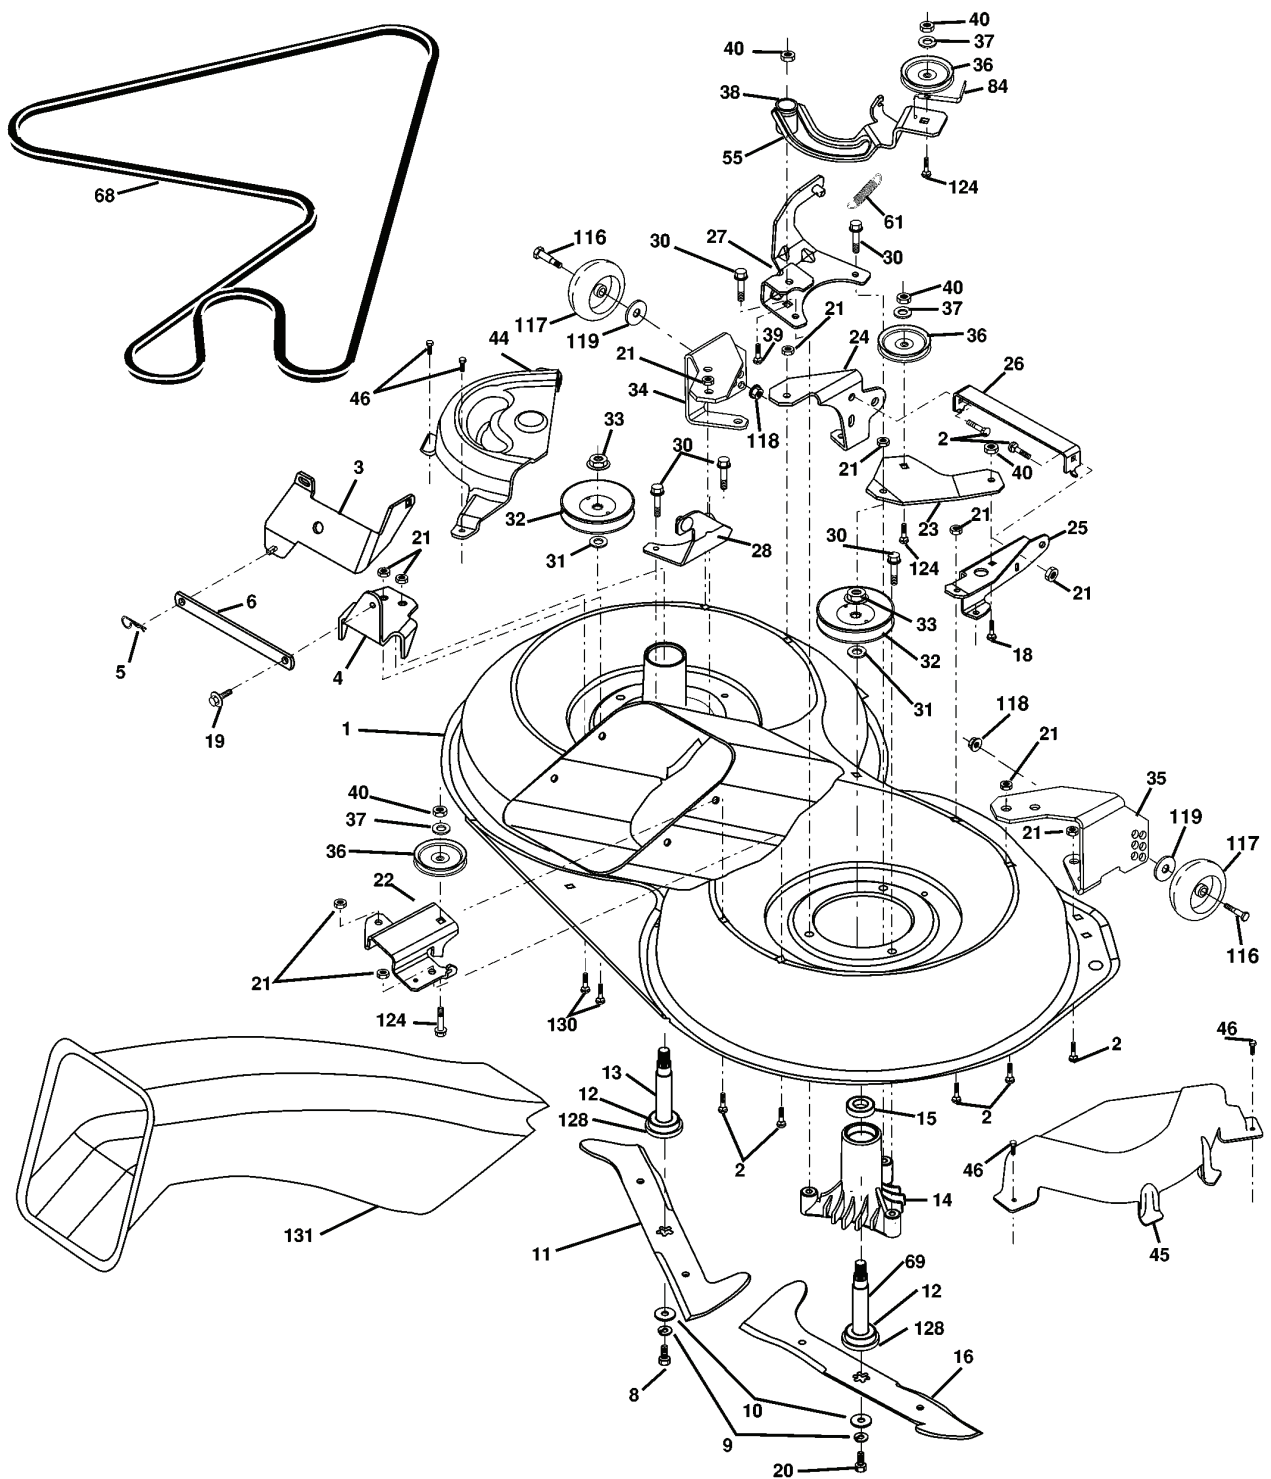

REPAIR PARTS

TRACTOR- -MODEL NO. CTH160 (HECTH160D), PRODUCT NO. 954 17 00-21
MOWER

REF.	PART NO.	DESCRIPTION	REMARK	QTY.	KIT
1	532169160	HOUSING		1	
2	872140506	BOLT		1	
3	532165569	BRACKET		1	
4	532169167	BRACKET		1	
5	532124670	RETAINER RING		1	
6	532165557	ROD		1	
8	532850857	BOLT		1	
9	810030600	WASHER		1	
10	532140296	WASHER		1	
11	532168720	BLADE		1	
12	532129895	BEARING		1	
13	532137645	SHAFT		1	
14	532128774	BEARING HOUSING		1	
15	532110485	BEARING		1	
16	532168721	BLADE		1	
18	872110608	BOLT		1	
19	532132827	SPEC. BOLT		1	
20	532165484	BOLT		1	
21	873680500	NUT		1	
22	532169165	BRACKET		1	
23	532169166	BRACKET		1	
24	532169170	BRACKET		1	
25	532169171	BRACKET		1	
26	532165237	ROD		1	
27	532169172	BRACKET		1	
28	532169168	BRACKET		1	
30	532157722	SCREW		1	
31	532129963	WASHER		1	
32	532153535	PULLEY		1	
33	532137266	NUT		1	
34	532169174	BRACKET		1	
35	532169175	BRACKET		1	
36	532146763	PULLEY		1	
37	819131316	WASHER		1	
38	532169851	SPACER		1	
39	872110622	BOLT		1	
40	873680600	NUT		1	
44	532169180	COVER		1	
45	532169179	COVER		1	
46	532137729	SCREW		1	
55	532169849	LEVER		1	
56	532122052	SPACER		1	
61	532165945	SPRING		1	
68	532169178	BELT		1	
69	532165482	SHAFT		1	
84	532156085	BELT GUIDE		1	
116	532137644	SCREW		1	
117	532133957	WHEEL		1	
118	873930600	NUT		1	
119	819121414	WASHER		1	
124	872110612	BOLT		1	
128	532153390	GASKET		1	
130	872110506	BOLT		1	
131	532165661	PIPE		1	
--	532130794	MANDREL		1	
--	532165579	SPINDLE		1	
--	532170273	HOUSING		1