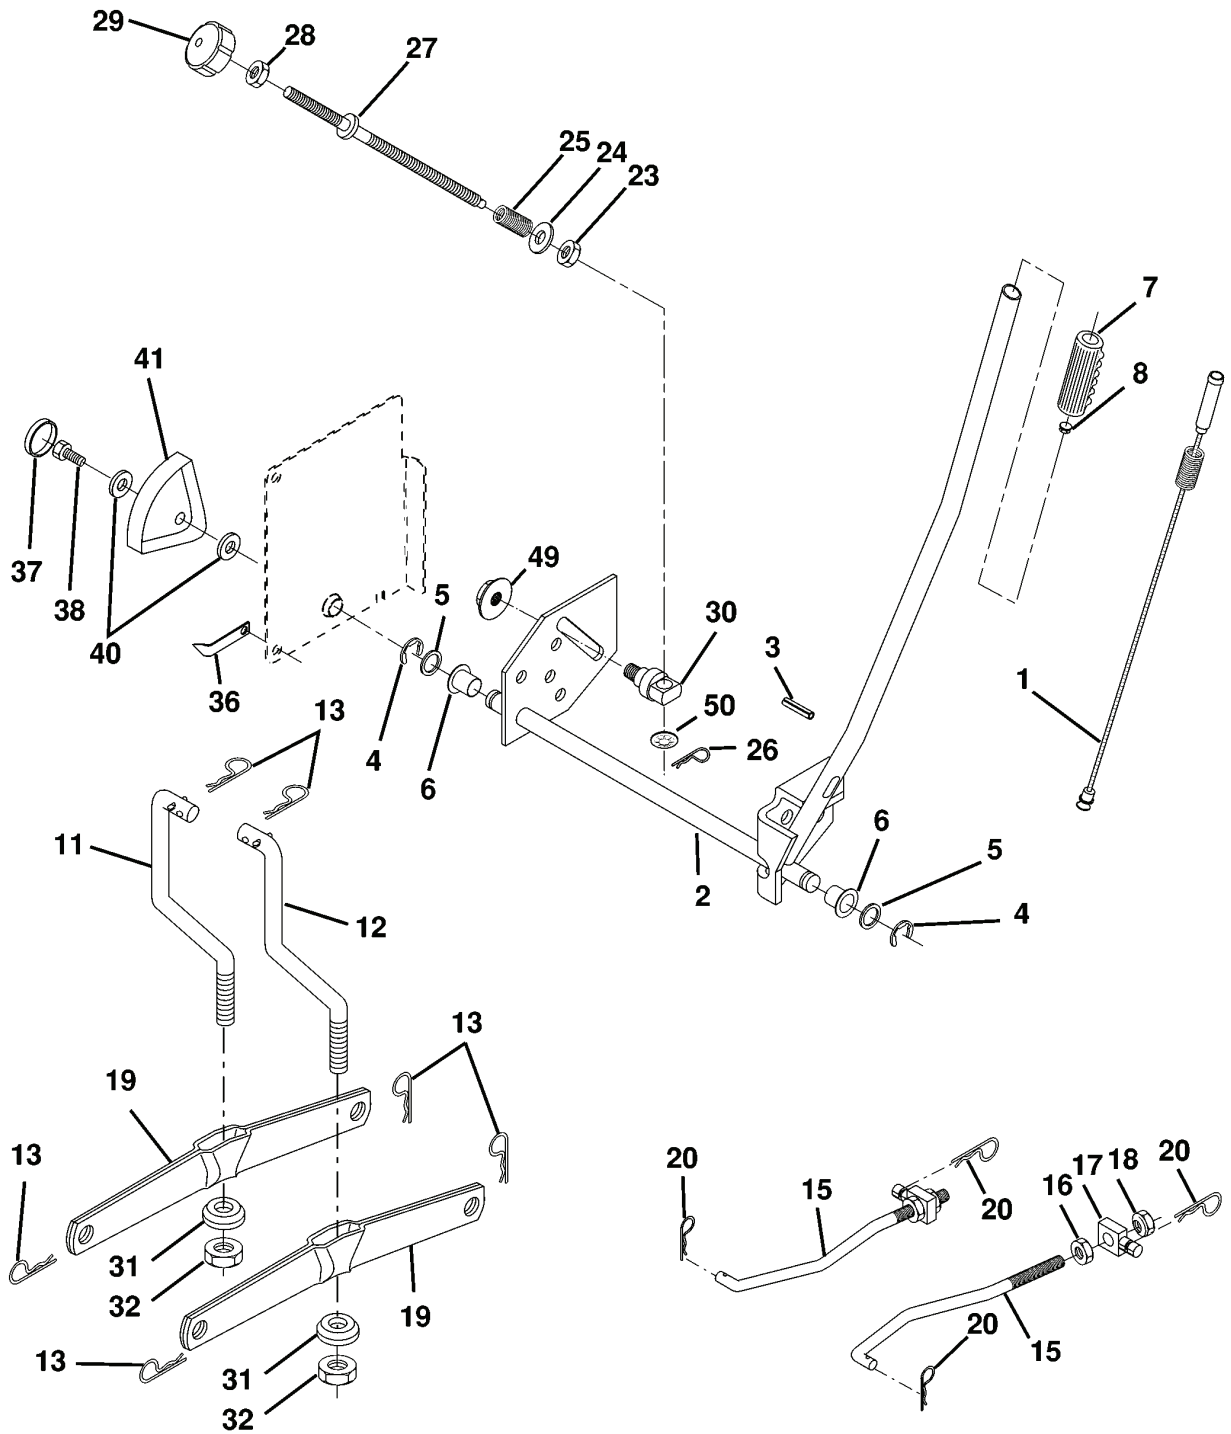

REPAIR PARTS

TRACTOR- -MODEL NO. CTH160 (HECTH160D), PRODUCT NO. 954 17 00-21
DECALS

REF.	PART NO.	DESCRIPTION	REMARK	QTY.	KIT
1	532145498	DECAL		1	
2	532170855	DECALC HP VOLUTE MOTEUR		1	
3	532167092	DECAL		1	
4	532167093	DECAL		1	
5	532170564	DECAL		1	
6	532126187	DECAL		1	
7	532159713	DECAL		1	
8	532145437	DECAL		1	
9	532150617	DECAL		1	
10	532145005	DECAL		1	
11	532145494	DECAL		1	
12	532159737	DECAL		1	
13	532166959	DECAL		1	
14	532159736	DECAL		1	
15	532166961	DECAL		1	
16	532162598	DECAL		1	
17	532140837	DECAL		1	
20	532166960	DECAL		1	
21	532166286	DECAL		1	
--	532138311	DECAL		1	
--	532171237	PLATE		1	
--	532171494	OPERATORS MANUAL		1	
--	532171495	OPERATORS MANUAL		1	

REPAIR PARTS

TRACTOR- -MODEL NO. CTH160 (HECTH160D), PRODUCT NO. 954 17 00-21
MOWER LIFT

REF.	PART NO.	DESCRIPTION	REMARK	QTY.	KIT
1	532159460	WIRE		1	
2	532159471	LEVER		1	
3	532105767	PIN RETAINING SCREW		1	
4	812000002	RETAINER RING		1	
5	819211621	WASHER		1	
6	532120183	BEARING		1	
7	532125631	HANDLE		1	
8	532124526	KNOB		1	
11	532165829	ROD		1	
12	532165831	ROD		1	
13	532124670	RETAINER RING		1	
15	532167253	LINK		1	
16	873350800	NUT		1	
17	532130171	BRACKET		1	
18	873680800	NUT		1	
19	532139868	LEVER		1	
20	532163552	CLIP		1	
23	532110807	NUT		1	
24	819131016	WASHER		1	
25	532124874	SPRING		1	
26	532169484	PIN		1	
27	532126971	LEVER		1	
28	873350600	NUT		1	
29	532138057	KNOB		1	
30	532150233	TRUNNION		1	
31	532140302	BEARING		1	
32	873540600	NUT		1	
36	532155097	INDICATOR		1	
37	532123935	PLUG		1	
38	817060516	SCREW		1	
40	819112410	WASHER		1	
41	532123934	INDICATOR		1	
49	532145212	NUT		1	
50	532110452	NUT		1	