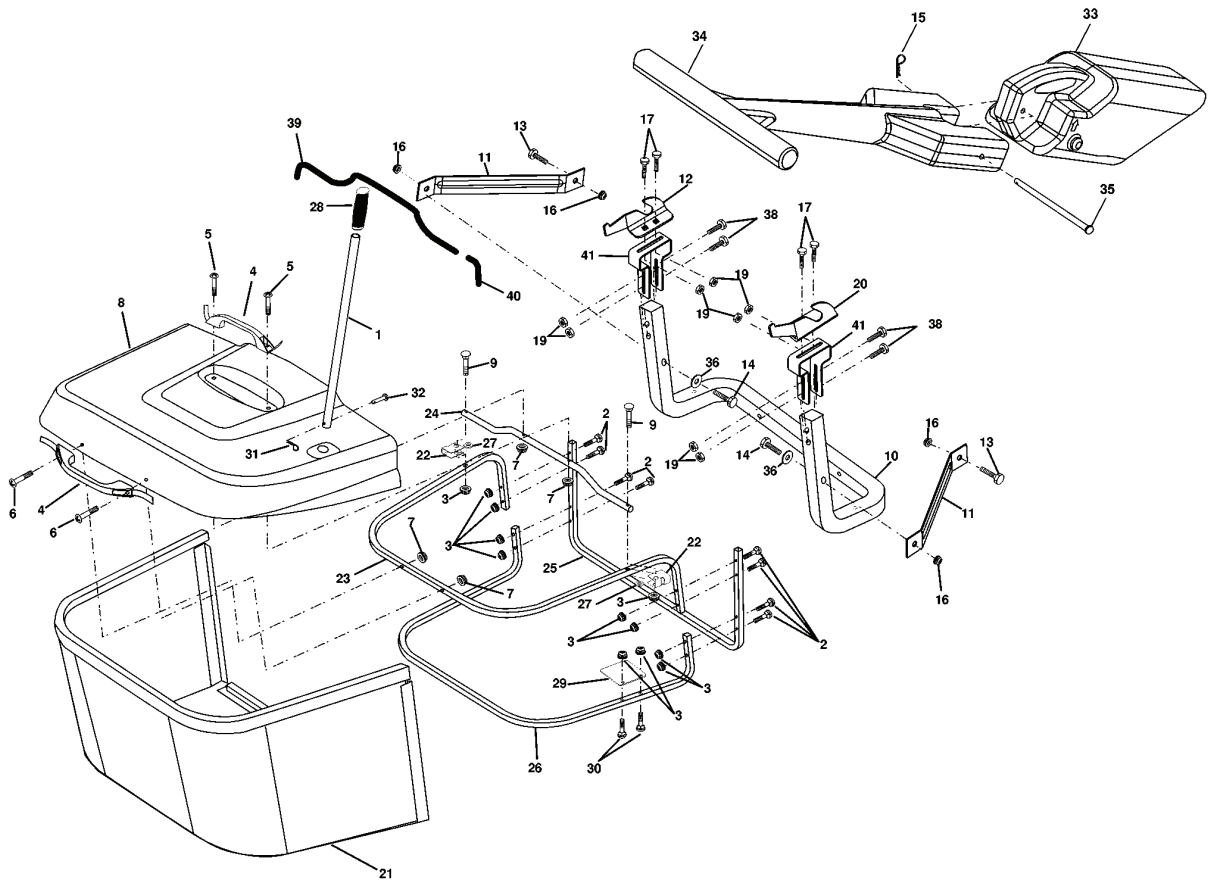

REPAIR PARTS

TRACTOR- -MODEL NO. CTH160 (HECTH160D), PRODUCT NO. 954 17 00-21
BAGGER

REF.	PART NO.	DESCRIPTION	REMARK	QTY.	KIT
1	532165249	ROD		1	
2	872140416	BOLT		1	
3	532123976	LOCKNUT		1	
4	532169916	HANDLE		1	
5	874981024	SCREW		1	
6	874981032	SCREW		1	
7	873401000	NUT		1	
8	532167980	COVER		1	
9	872140418	BOLT		1	
10	532169688	FRAME		1	
11	532165719	ROD		1	
12	532169685	BRACKET		1	
13	872110606	BOLT		1	
14	874520640	BOLT		1	
15	532124670	RETAINER RING		1	
16	873900600	NUT		1	
17	872140506	BOLT		1	
18	819111216	WASHER		1	
19	873800500	LOCK NUT		1	
20	532169684	BRACKET		1	
21	532165780	BAG		1	
22	532165781	CLAMP		1	
23	532165782	FRAME		1	
24	532165783	FRAME		1	
25	532165784	FRAME		1	
26	532165785	FRAME		1	
27	532169692	BUSHING		1	
28	532165787	HANDLE		1	
29	532165839	STOP		1	
30	872140410	BOLT		1	
31	532124788	RETAINER RING		1	
32	532126875	RIVET		1	
33	532169380	PLUG		1	
34	532165570	HANDLE		1	
35	532165572	PIN RETAINING SCREW		1	
36	819132016	WASHER		1	
38	872010520	BOLT		1	
39	532169999	SEALING		1	
40	532170000	SEALING		1	
41	532169683	BRACKET		1