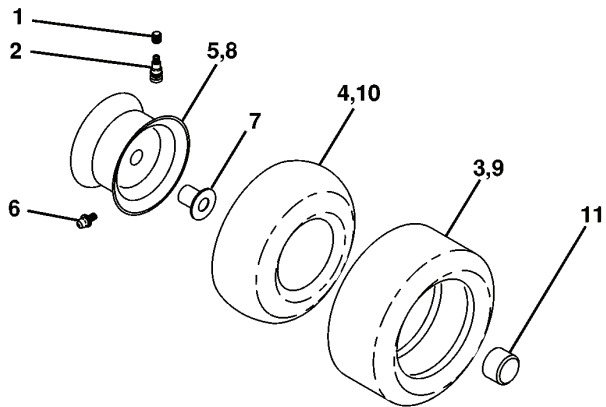

REPAIR PARTS

TRACTOR- -MODEL NO. CTH160 (HECTH160D), PRODUCT NO. 954 17 00-21
BAGGER

REF.	PART NO.	DESCRIPTION	REMARK	QTY.	KIT
1	532165249	ROD		1	
2	872140416	BOLT		1	
3	532123976	LOCKNUT		1	
4	532169916	HANDLE		1	
5	874981024	SCREW		1	
6	874981032	SCREW		1	
7	873401000	NUT		1	
8	532167980	COVER		1	
9	872140418	BOLT		1	
10	532169688	FRAME		1	
11	532165719	ROD		1	
12	532169685	BRACKET		1	
13	872110606	BOLT		1	
14	874520640	BOLT		1	
15	532124670	RETAINER RING		1	
16	873900600	NUT		1	
17	872140506	BOLT		1	
18	819111216	WASHER		1	
19	873800500	LOCK NUT		1	
20	532169684	BRACKET		1	
21	532165780	BAG		1	
22	532165781	CLAMP		1	
23	532165782	FRAME		1	
24	532165783	FRAME		1	
25	532165784	FRAME		1	
26	532165785	FRAME		1	
27	532169692	BUSHING		1	
28	532165787	HANDLE		1	
29	532165839	STOP		1	
30	872140410	BOLT		1	
31	532124788	RETAINER RING		1	
32	532126875	RIVET		1	
33	532169380	PLUG		1	
34	532165570	HANDLE		1	
35	532165572	PIN RETAINING SCREW		1	
36	819132016	WASHER		1	
38	872010520	BOLT		1	
39	532169999	SEALING		1	
40	532170000	SEALING		1	
41	532169683	BRACKET		1	

REPAIR PARTS

TRACTOR- -MODEL NO. CTH160 (HECTH160D), PRODUCT NO. 954 17 00-21

WHEELS & TIRES

REF.	PART NO.	DESCRIPTION	REMARK	QTY.	KIT
1	532059192	CAP VALVE		1	
2	532065139	NIPPLE		1	
3	532106222	TIRE		1	
4	532059904	HOSE		1	
5	532138336	RIM		1	
6	532124957	FITTING		1	
7	532124959	BEARING		1	
8	532138337	RIM.SPROCKET		1	
9	532138468	TIRE		1	
10	532124926	HOSE		1	
11	532104757	HUB CAP		1	
--	144334	DICHTMASSE P15-105E		1	