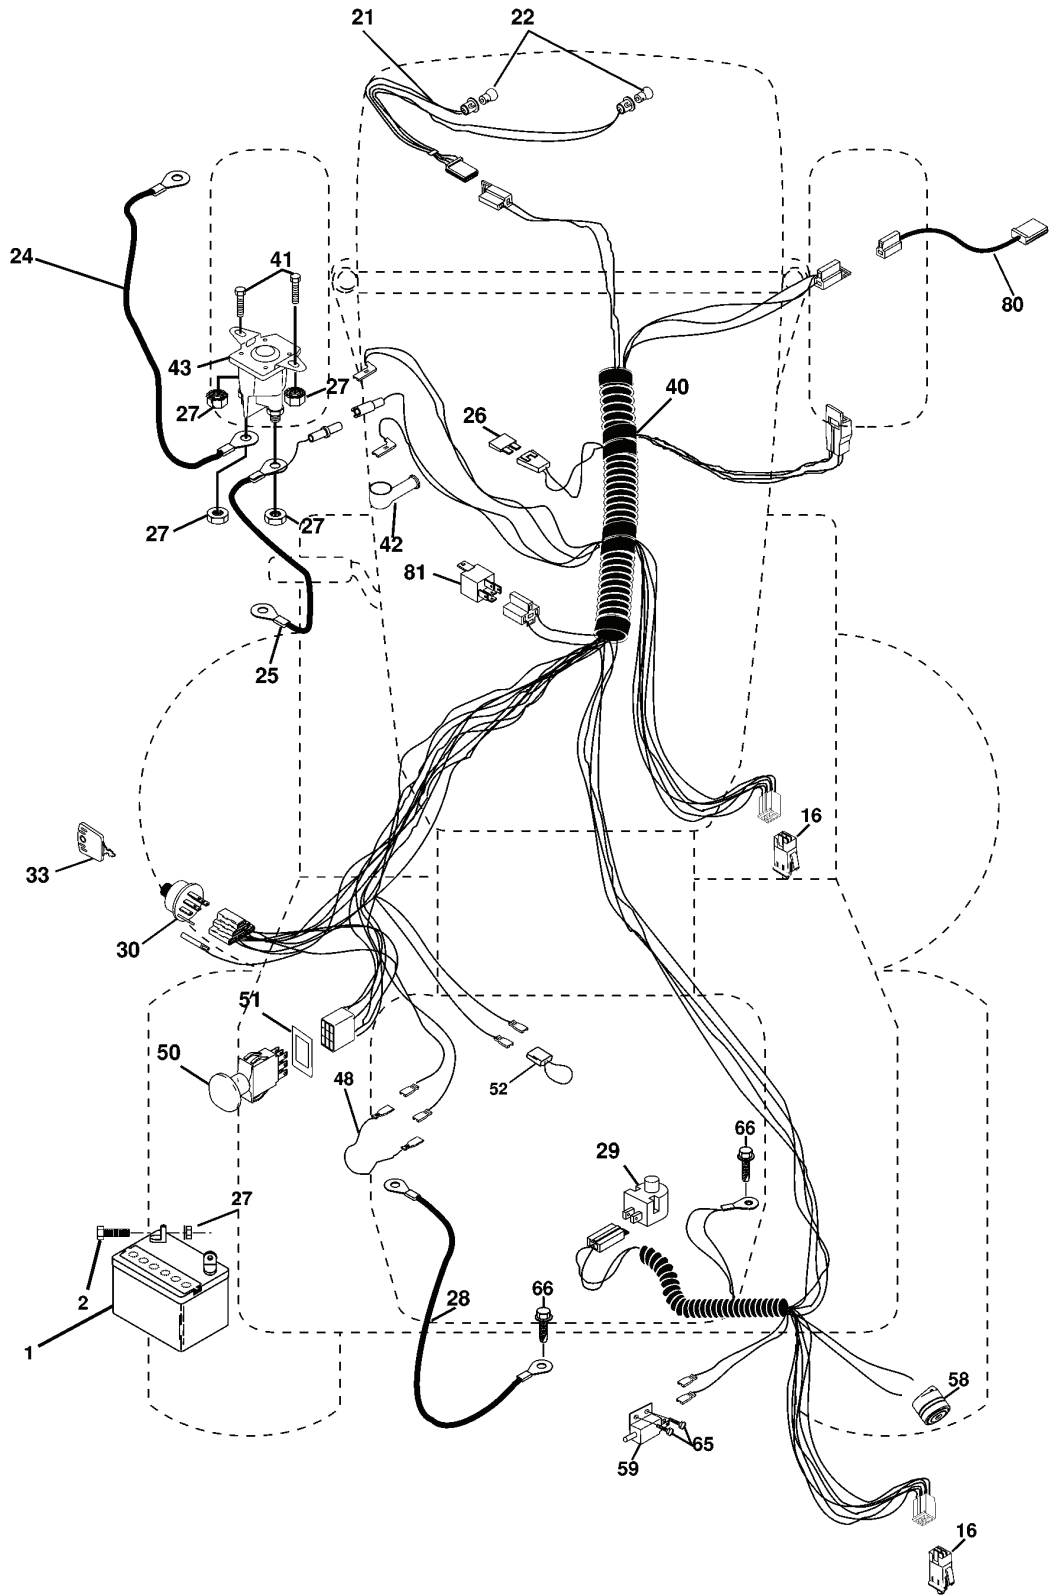

REPAIR PARTS

TRACTOR- -MODEL NO. CTH160 (HECTH160D), PRODUCT NO. 954 17 00-21

WHEELS & TIRES

REF.	PART NO.	DESCRIPTION	REMARK	QTY.	KIT
1	532059192	CAP VALVE		1	
2	532065139	NIPPLE		1	
3	532106222	TIRE		1	
4	532059904	HOSE		1	
5	532138336	RIM		1	
6	532124957	FITTING		1	
7	532124959	BEARING		1	
8	532138337	RIM.SPROCKET		1	
9	532138468	TIRE		1	
10	532124926	HOSE		1	
11	532104757	HUB CAP		1	
--	144334	DICHTMASSE P15-105E		1	

REPAIR PARTS

TRACTOR- -MODEL NO. CTH160 (HECTH160D), PRODUCT NO. 954 17 00-21
ELECTRICAL

REF.	PART NO.	DESCRIPTION	REMARK	QTY.	KIT
1	532144925	BATTERY		1	
2	874760412	BOLT		1	
16	532153664	SWITCH		1	
20	873350400	NUT		1	
21	532166181	CABLE ASSY		1	
22	532004152	BULB		1	
24	532124780	CABLE		1	
25	532165987	CABLE		1	
26	532166180	FUSE		1	
27	873510400	NUT		1	
28	532127725	CABLE		1	
29	532160784	SWITCH		1	
30	532163968	IGNITION SWITCH		1	
33	532140401	KEY		1	
40	532170214	CABLE ASSY		1	
41	871110408	BOLT		1	
42	532131563	COVER		1	
43	532145673	SOLENOID		1	
48	532140844	ADAPTER		1	
50	532169417	BRAKER		1	
51	532140405	FRAME		1	
52	532141940	WIRE		1	
58	532169419	BUZZER		1	
59	532166299	SWITCH		1	
65	817211008	SCREW		1	
66	817490608	SCREW		1	
80	532146685	CABLE ASSY		1	
81	532109748	RELAY		1	