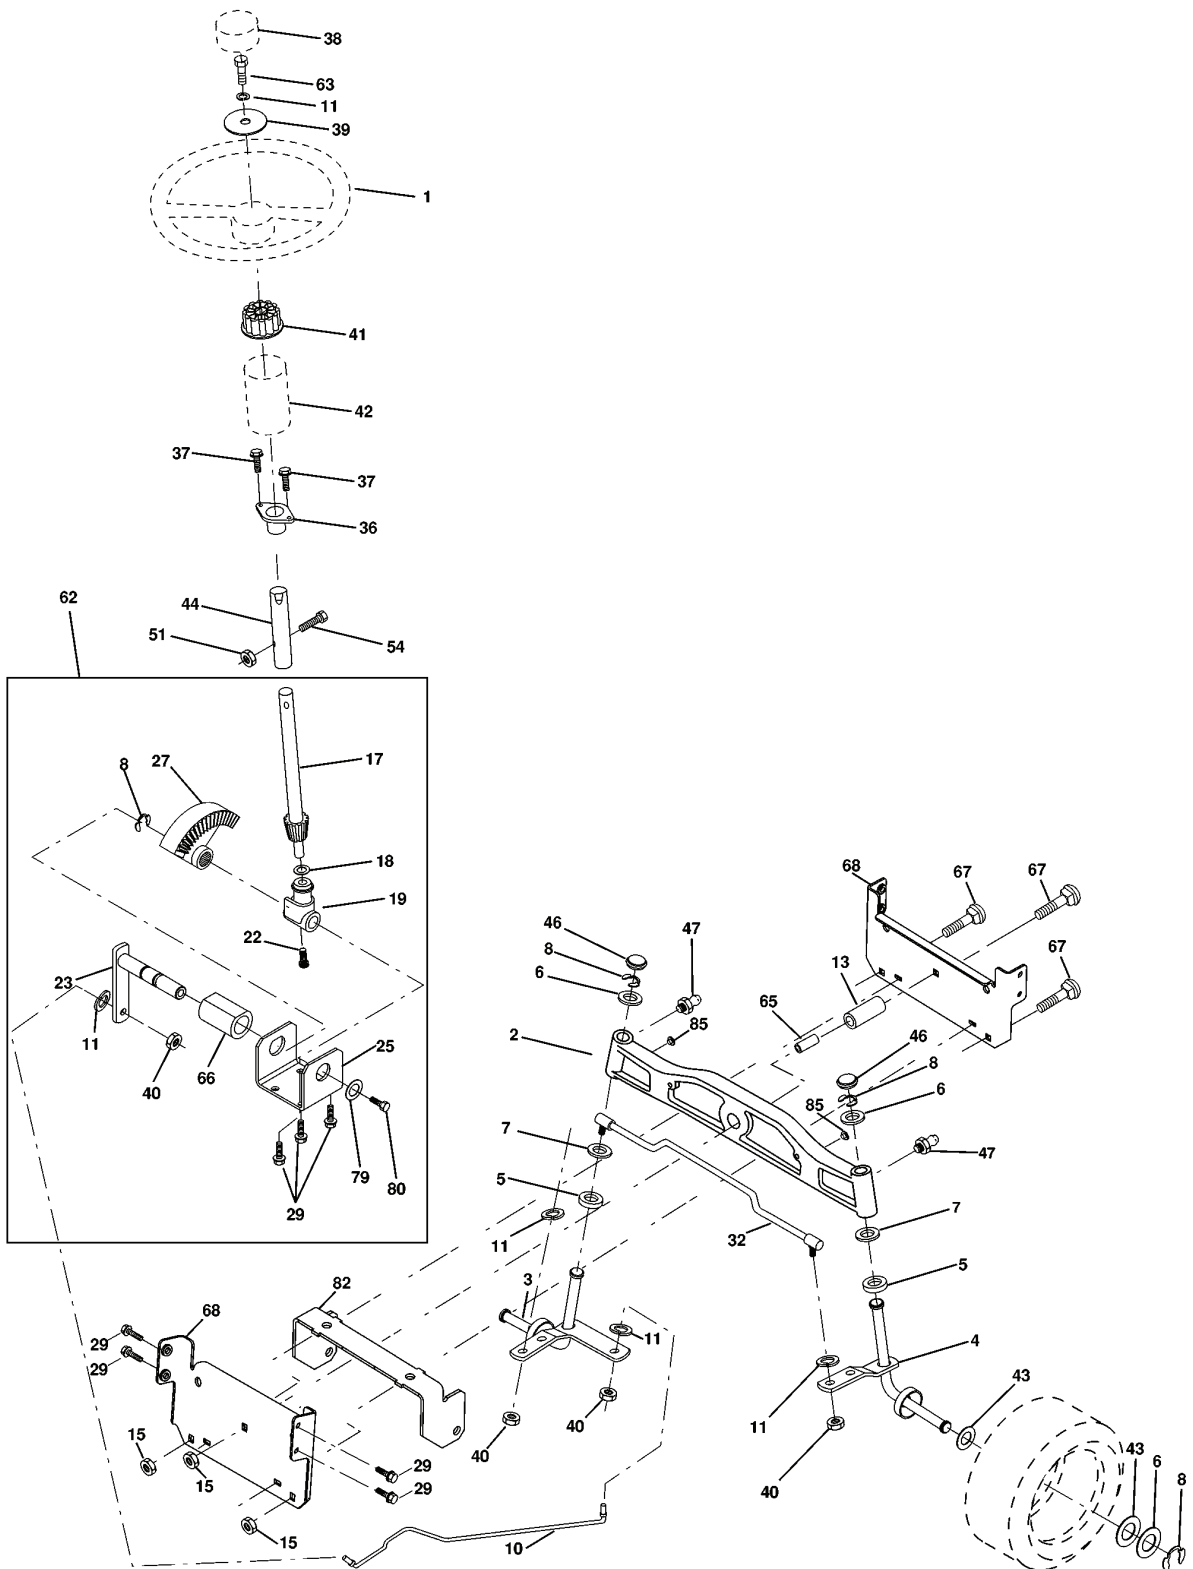

REPAIR PARTS

TRACTOR- -MODEL NO. CTH160 (HECTH160D), PRODUCT NO. 954 17 00-21
STEERING ASSEMBLY

REF.	PART NO.	DESCRIPTION	REMARK	QTY.	KIT
1	532166627	STEERING WHEEL		1	
2	532165854	SHAFT		1	
3	532169840	SPINDLE		1	
4	532169839	SPINDLE		1	
5	532124931	WASHER		1	
6	532121748	WASHER		1	
7	819272016	WASHER		1	
8	812000029	RETAINER RING		1	
10	532169832	ROD		1	
11	810040600	WASHER		1	
13	532136518	PIPE		1	
15	532145212	NUT		1	
17	532156546	SHAFT		1	
18	532057079	WASHER		1	
19	532160395	SUPPORT		1	
22	532165857	SCREW		1	
23	532165851	LINK		1	
25	532154406	BRACKET		1	
27	532136874	ECCENTRIC DISC		1	
29	817060612	SCREW		1	
32	532170162	ROD		1	
36	532155099	BUSHING		1	
37	532152927	SCREW		1	
38	532166626	INSERT		1	
39	819132411	WASHER		1	
40	532124701	NUT		1	
41	532159945	ADAPTER		1	
42	532169634	SLEEVE		1	
43	532121749	WASHER		1	
44	532153720	STEERING PINION		1	
46	532121232	HUB CAP		1	
47	532124836	NIPPLE		1	
51	873800500	LOCK NUT		1	
54	874780520	BOLT		1	
62	532167902	GUIDE.CPL		1	
63	874780616	BOLT		1	
65	532160367	SPACER		1	
66	532154404	BUSHING		1	
67	872110618	BOLT		1	
68	532169827	SHAFT		1	
79	819132012	WASHER		1	
80	874950612	BOLT		1	
82	532169835	BRACKET		1	
85	532133835	XMAS TREE FASTNER		1