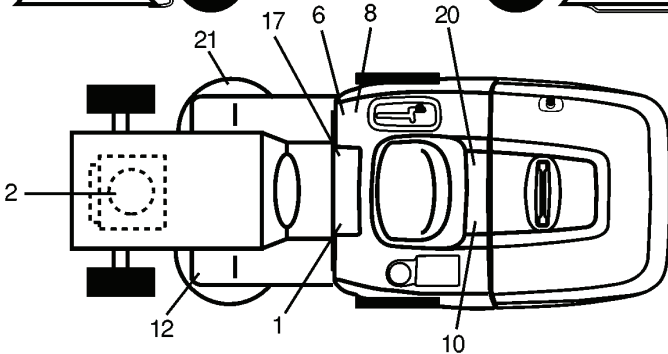

REPAIR PARTS

TRACTOR- -MODEL NO. CTH160 (HECTH160D), PRODUCT NO. 954 17 00-21
DECALS

REF.	PART NO.	DESCRIPTION	REMARK	QTY.	KIT
1	532145498	DECAL		1	
2	532170855	DECALC HP VOLUTE MOTEUR		1	
3	532167092	DECAL		1	
4	532167093	DECAL		1	
5	532170564	DECAL		1	
6	532126187	DECAL		1	
7	532159713	DECAL		1	
8	532145437	DECAL		1	
9	532150617	DECAL		1	
10	532145005	DECAL		1	
11	532145494	DECAL		1	
12	532159737	DECAL		1	
13	532166959	DECAL		1	
14	532159736	DECAL		1	
15	532166961	DECAL		1	
16	532162598	DECAL		1	
17	532140837	DECAL		1	
20	532166960	DECAL		1	
21	532166286	DECAL		1	
--	532138311	DECAL		1	
--	532171237	PLATE		1	
--	532171494	OPERATORS MANUAL		1	
--	532171495	OPERATORS MANUAL		1