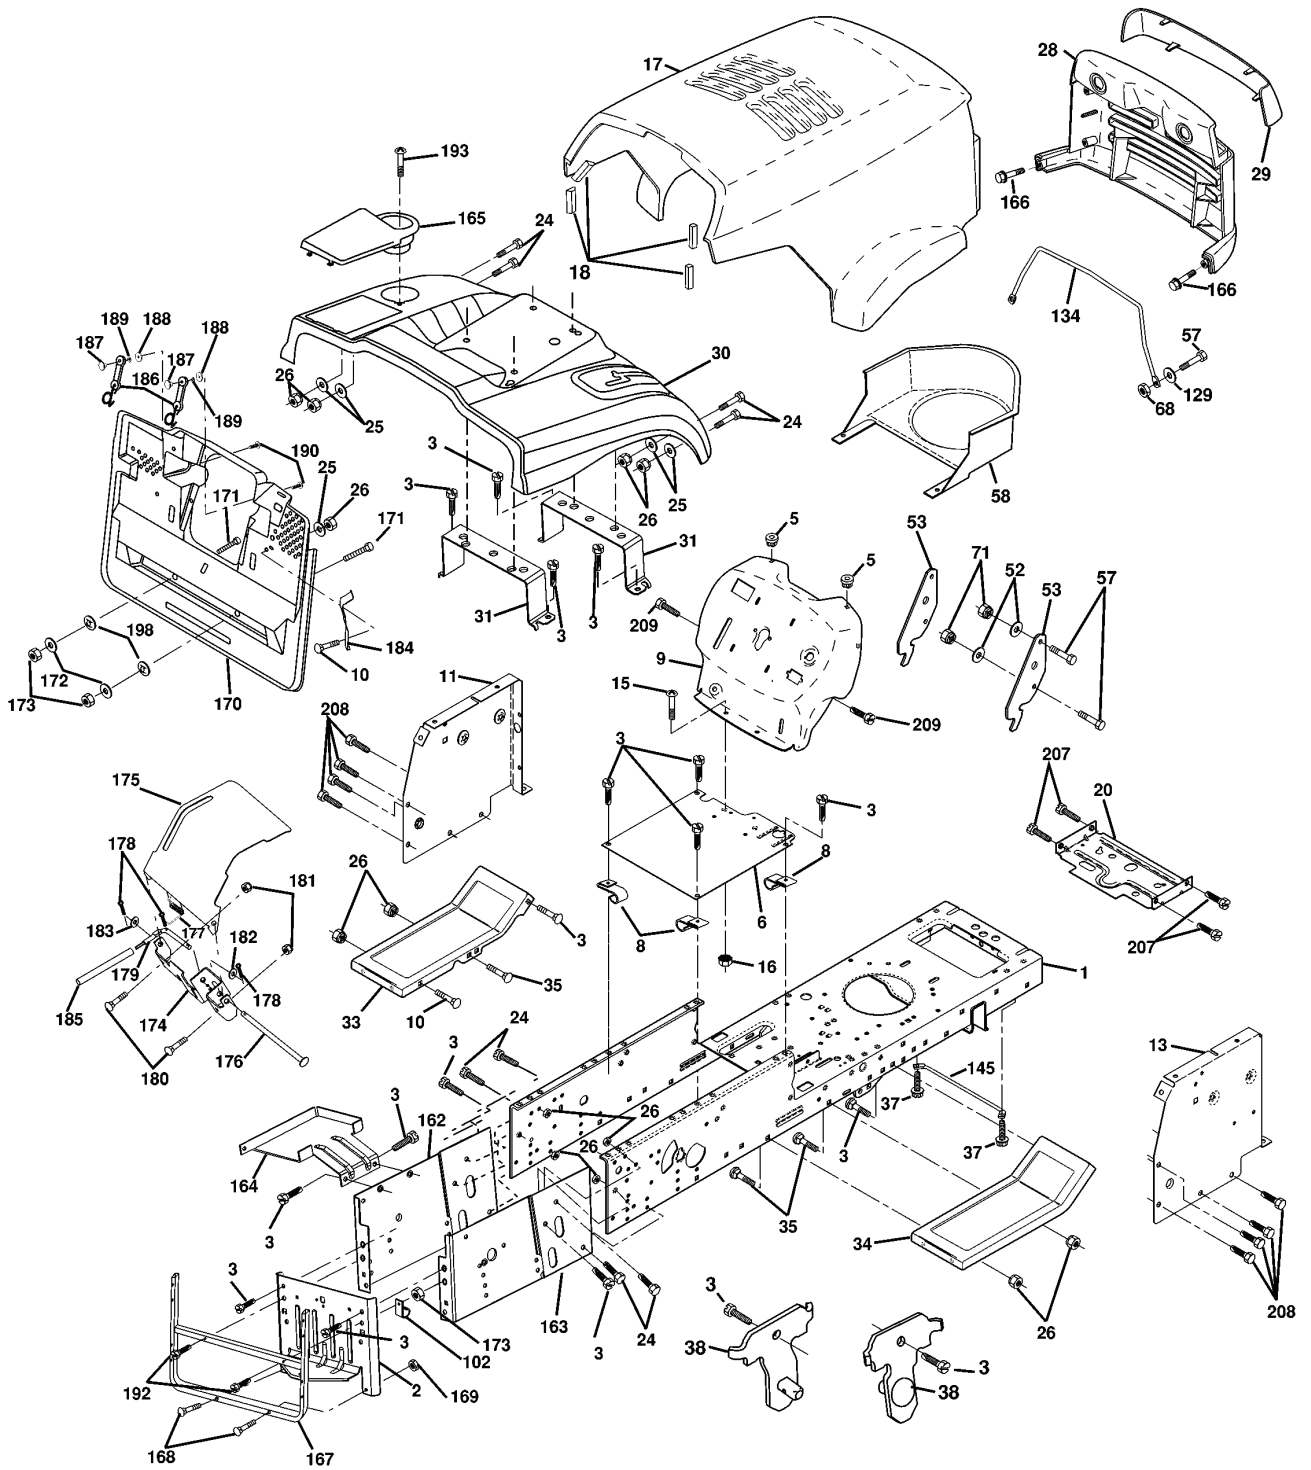

REPAIR PARTS

TRACTOR- -MODEL NO. CTH160 (HECTH160D), PRODUCT NO. 954 17 00-21
CHASSIS AND ENCLOSURES

REF.	PART NO.	DESCRIPTION	REMARK	QTY.	KIT
1	532169831	CHASSIS		1	
2	532165606	PLATE		1	
3	817060612	SCREW		1	
4	819131216	WASHER		1	
5	532155272	DAMPER		1	
6	532155923	PLATE		1	
8	532126471	CLIP		1	
9	532171191	DASH		1	
10	872140608	BOLT		1	
11	532155927	PLATE		1	
13	532169118	PANEL		1	
15	874180512	SCREW		1	
16	873510500	NUT		1	
17	532165378	HOOD		1	
18	532126938	DAMPER		1	
20	532156437	PLATE		1	
24	874780616	BOLT		1	
25	819131312	WASHER		1	
26	873800600	NUT		1	
28	532165379	GRILL		1	
29	532165380	LENS		1	
30	532167978	GUARD		1	
31	532165156	BRACKET		1	
33	532147203	SUPPORT		1	
34	532147202	SUPPORT		1	
35	872110606	BOLT		1	
37	817490508	SCREW		1	
38	532169834	BRACKET		1	
52	819091416	WASHER		1	
53	532150067	BRACKET		1	
57	874780412	BOLT		1	
58	532150127	AIR CONDUCTOR		1	
68	873510400	NUT		1	
102	532124996	CLIP		1	
129	819091016	WASHER		1	
134	532160219	ROD		1	
145	532156524	SHAFT		1	
162	532165672	BRACKET		1	
163	532165673	BRACKET		1	
164	532165605	SUPPORT		1	
165	532167979	COVER		1	
166	532164863	SCREW		1	
167	532165779	SUPPORT		1	
168	872050412	BOLT		1	
169	532123976	LOCKNUT		1	
170	532165607	COVER		1	
171	872140620	BOLT		1	
172	819132016	WASHER		1	
173	873510600	NUT		1	
174	532165939	BRACKET		1	
175	532166212	PROTECTOR		1	
176	532128600	LOCKING PIN		1	
177	532132796	SPRING		1	
178	876020312	SPLIT PIN		1	
179	532165942	ROD		1	
180	874760516	BOLT		1	
181	873680500	NUT		1	
182	532138200	WASHER		1	
183	819131316	WASHER		1	
184	532166139	BRACKET		1	
185	532165940	PIPE		1	
186	532160793	LATCH		1	
187	532125004	NUT		1	
188	819061216	WASHER		1	
189	810071000	WASHER		1	
190	871161010	SCREW		1	
192	817490624	SCREW		1	
193	817070412	SCREW		1	
198	532168937	WASHER		1	
207	817670508	SCREW		1	
208	817670608	SCREW		1	
209	817000612	SCREW		1	
210	817490612	SCREW		1