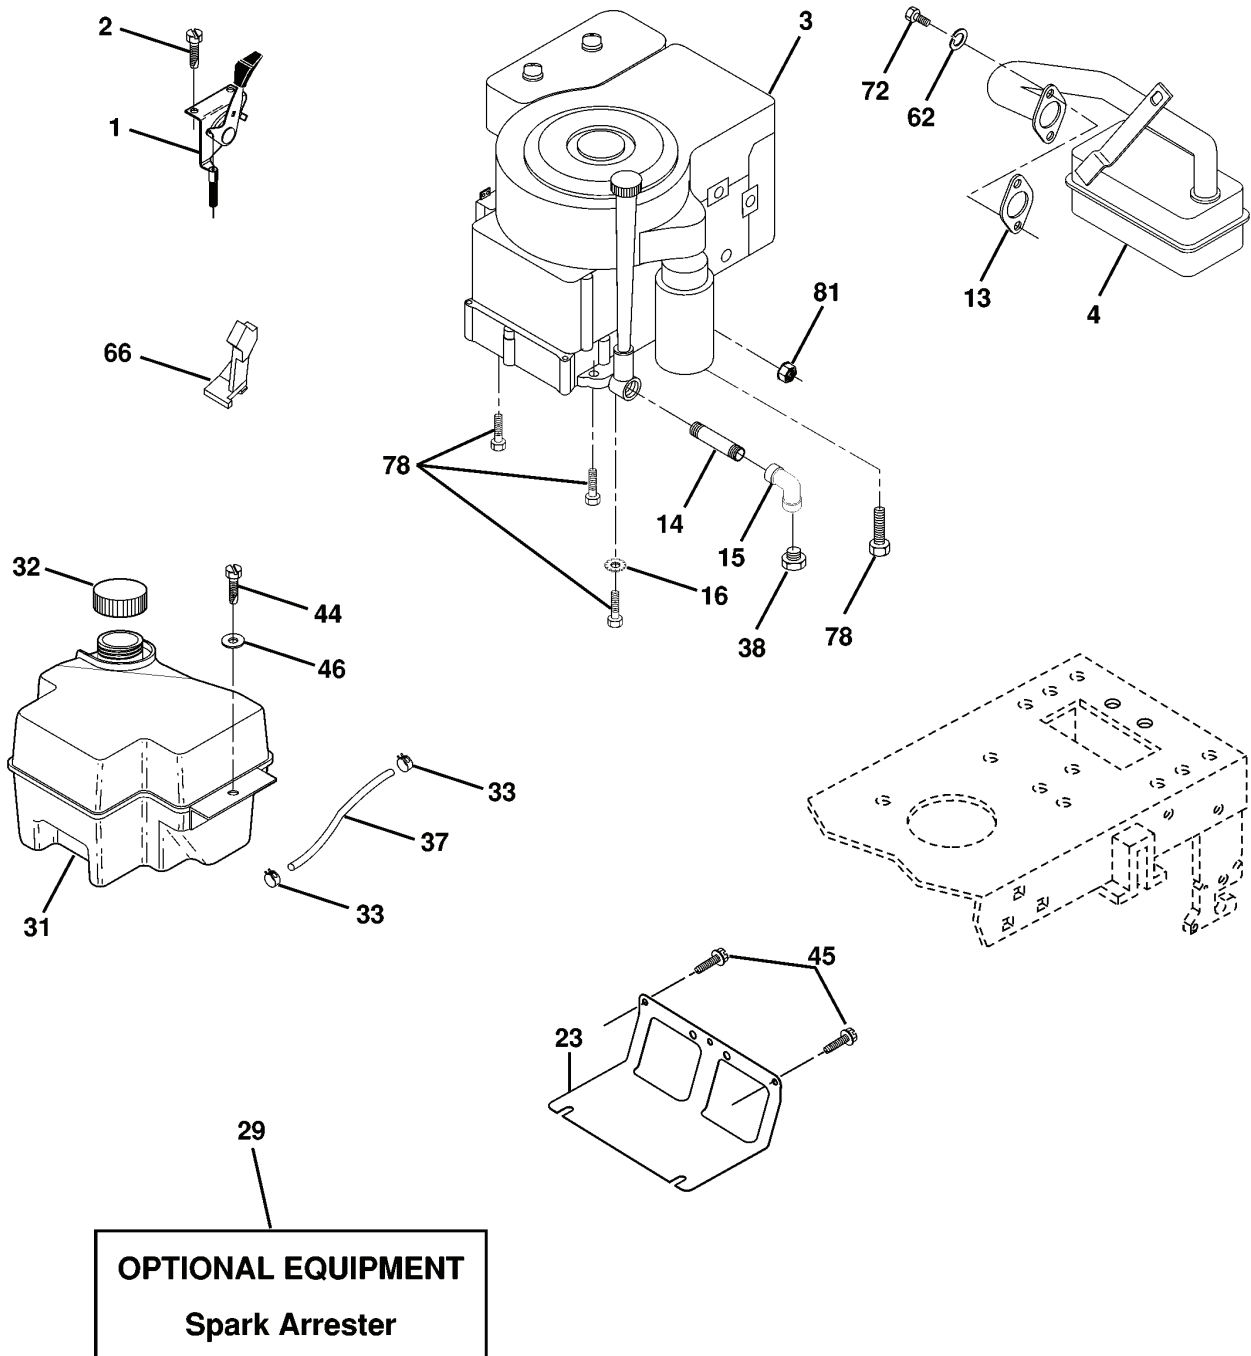

REPAIR PARTS

TRACTOR- -MODEL NO. CTH160 (HECTH160D), PRODUCT NO. 954 17 00-21
ENGINE

REF.	PART NO.	DESCRIPTION	REMARK	QTY.	KIT
1	532141359	CONTROL		1	
2	817720410	SCREW		1	
4	532137352	MUFFLER		1	
13	532165291	GASKET		1	
14	813280324	PIPE		1	
15	813200300	ELBOW		1	
16	811050600	WASHER		1	
23	532169837	HEAT SHIELD		1	
29	532137180	SPARK ARRESTER KIT		1	
31	532161911	TANK		1	
32	532140527	FUEL CAP		1	
33	532123487	HOSE CLAMP		1	
37	532137040	HOSE		1	
45	817060612	SCREW		1	
62	810040500	WASHER		1	
66	532127951	MOVEMENT LIMITER		1	
72	871070512	BOLT		1	
78	817060620	SCREW		1	
81	532128861	NUT		1