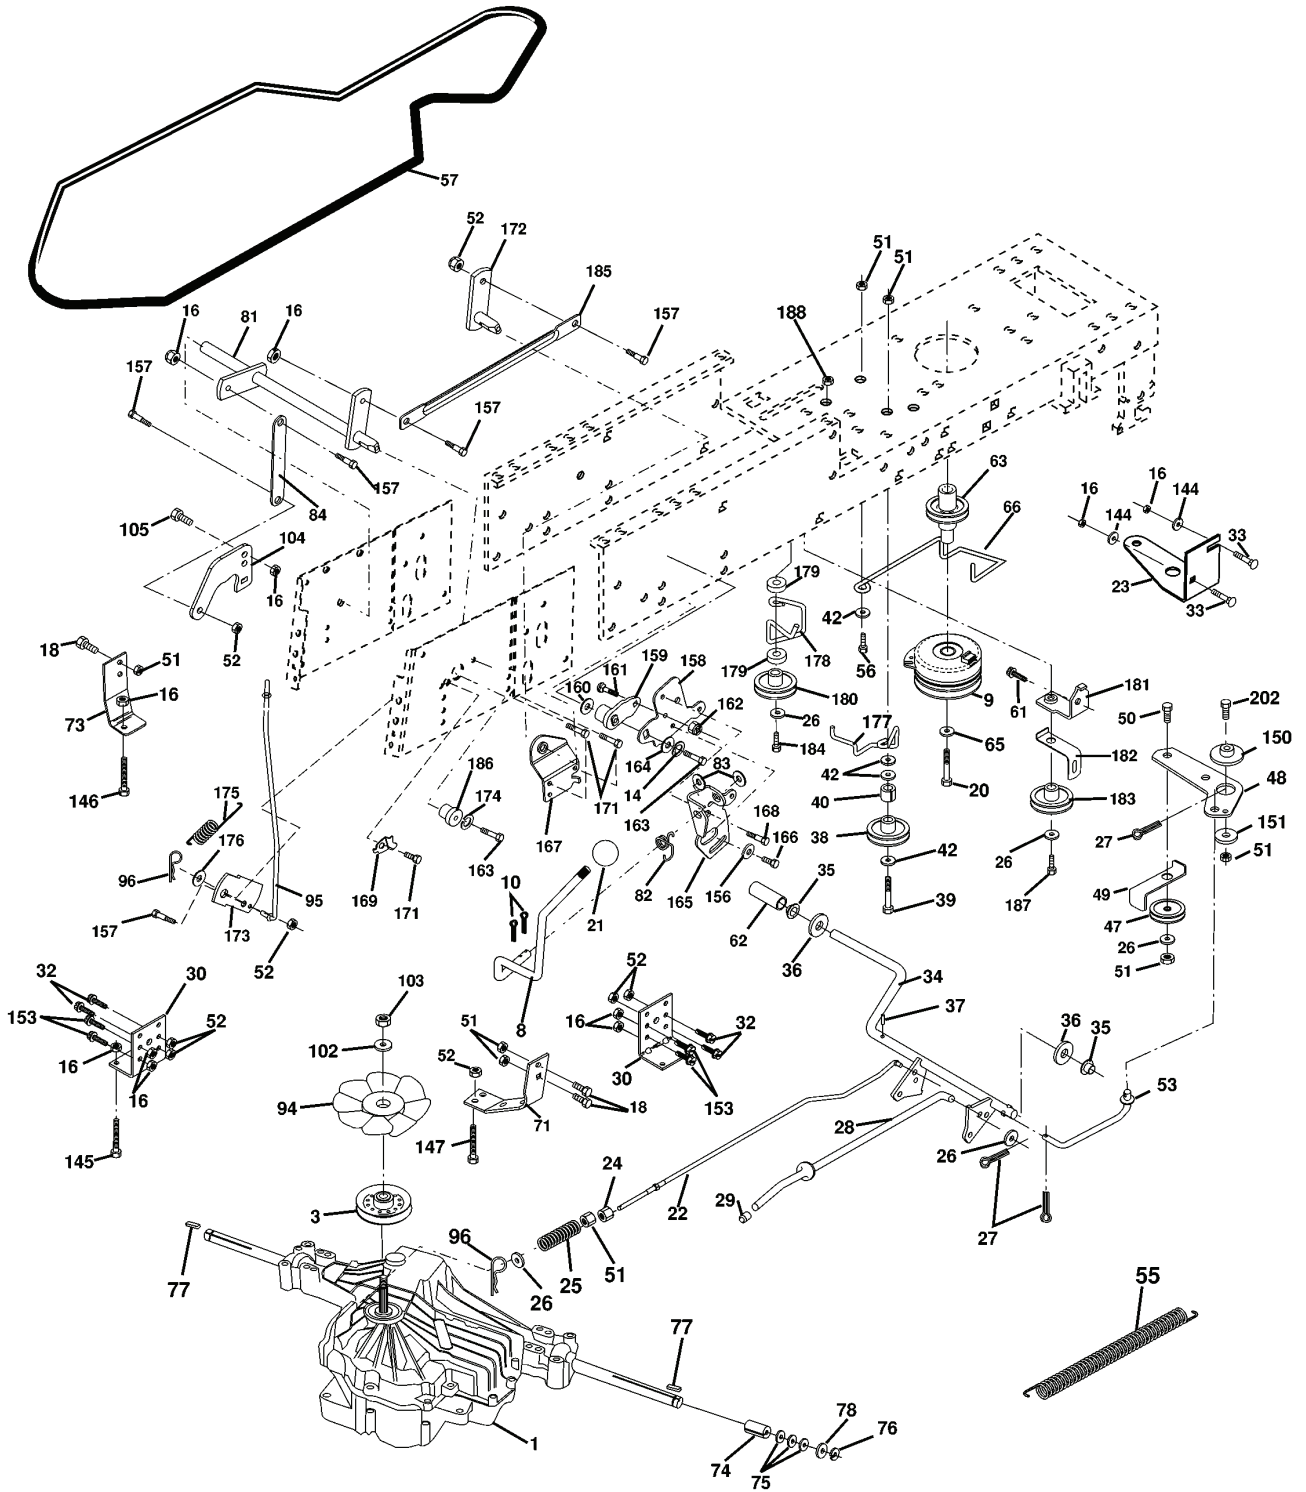

REPAIR PARTS

TRACTOR- -MODEL NO. CTH160 (HECTH160D), PRODUCT NO. 954 17 00-21
DRIVE

REF.	PART NO.	DESCRIPTION	REMARK	QTY.	KIT
3	532143995	PULLEY		1	
8	532165619	ROD		1	
9	532169992	CLUTCH		1	
10	876020416	SPLIT PIN		1	
14	810040400	WASHER		1	
16	873800500	LOCK NUT		1	
18	874780616	BOLT		1	
19	873800600	NUT		1	
20	532150280	SCREW		1	
21	532121274	KNOB		1	
22	532165688	ROD		1	
23	532170171	BRACKET		1	
24	873350600	NUT		1	
25	532106888	SPRING		1	
26	819131316	WASHER		1	
27	876020412	SPLIT PIN		1	
28	532145204	ROD		1	
29	532071673	COVER		1	
30	532130807	BRACKET		1	
32	874760512	BOLT		1	
33	872140506	BOLT		1	
34	532165496	SHAFT		1	
35	532120183	BEARING		1	
36	819211616	WASHER		1	
37	532124963	PIN RETAINING SCREW		1	
38	532165936	PULLEY		1	
39	872110622	BOLT		1	
40	532124965	SPACER		1	
42	819131312	WASHER		1	
47	532127783	PULLEY		1	
48	532154407	GUIDE		1	
49	532123205	BELT GUIDE		1	
50	874760624	BOLT		1	
51	873680600	NUT		1	
52	873680500	NUT		1	
53	532105710	LINK		1	
55	532105709	SPRING		1	
56	874760620	BOLT		1	
57	531007549	BELT		1	
61	817490612	SCREW		1	
62	532123533	PEDAL RUBBER		1	
63	532145868	PULLEY		1	
65	810040700	WASHER		1	
66	532154778	TENSIONER		1	
71	532140158	BRACKET		1	
73	532156347	STROP		1	
74	532121199	SPACER		1	
75	532121749	WASHER		1	
76	812000001	RETAINER RING		1	
77	532123583	KEY		1	
78	532121748	WASHER		1	
81	532165585	SHAFT		1	
82	532123782	TORSION SPRING		1	
83	819171216	WASHER		1	
84	532165629	LINK		1	
94	532140462	FAN		1	
95	532165935	LEVER		1	
96	532124788	RETAINER RING		1	
102	532141322	WASHER		1	
103	873940800	NUT		1	
104	532140156	LEVER		1	
105	871070516	SCREW		1	
144	819111016	WASHER		1	
145	874490540	BOLT		1	
147	874490524	BOLT		1	
150	532165850	BUSHING		1	
151	819133210	WASHER		1	
153	874760516	BOLT		1	
156	532166002	WASHER		1	
157	532153236	SCREW		1	
158	532165589	BRACKET		1	
159	532165494	LEVER		1	
160	819292016	WASHER		1	
162	873680400	NUT		1	
163	874780416	BOLT		1	
164	819091010	WASHER		1	
165	532165623	BRACKET		1	
166	532166880	SCREW		1