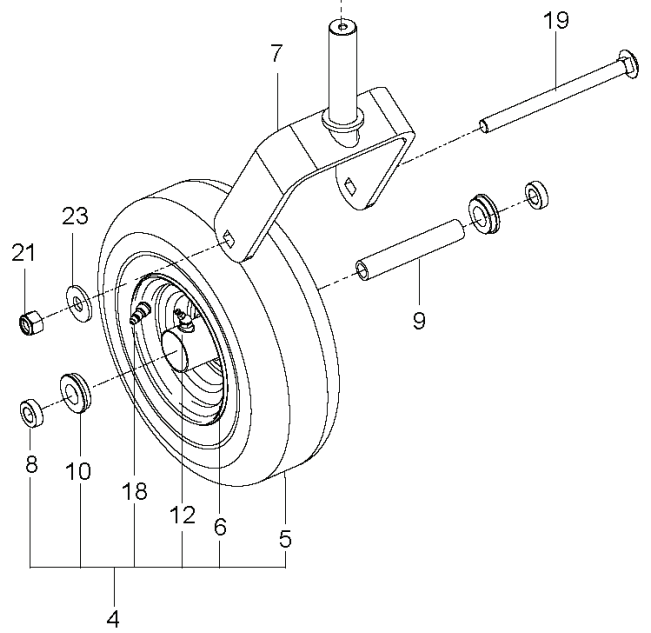

REF.	PART NO.	DESCRIPTION	REMARK	QTY.	KIT
1	539131110	TIRE ASM. 20 X 8-8		2	
2	539131109	TIRE		2	
3	539112217	RIM		2	
4	516001901	WHEEL ASSY. 11X4.0/4.1-5		2	
5	539114697	TIRE		2	
6	539106994	RIM SPROCKET		2	
7	510186501	YOKE		2	
8	539114805	SPACER		4	
9	539105543	SPACER		2	
10	576617801	BUSHING		4	
11	539112660	BEARING		2	
12	539103300	NIPPLE		2	
13	539115638	FITTING		2	
14	539102535	CAP		2	
15	539115749	CASTER PLUG		2	
16	539115747	SPRING		2	
17	539117901	BUSHING		2	
18	539912234	VALVE		4	
19	539121159	BOLT		2	
20	874780516	BOLT		2	
21	539200100	NUT		2	
22	539101173	NUT		8	
23	539109554	WASH USS FLAT 1/2		2	
24	539115675	WASHER		2