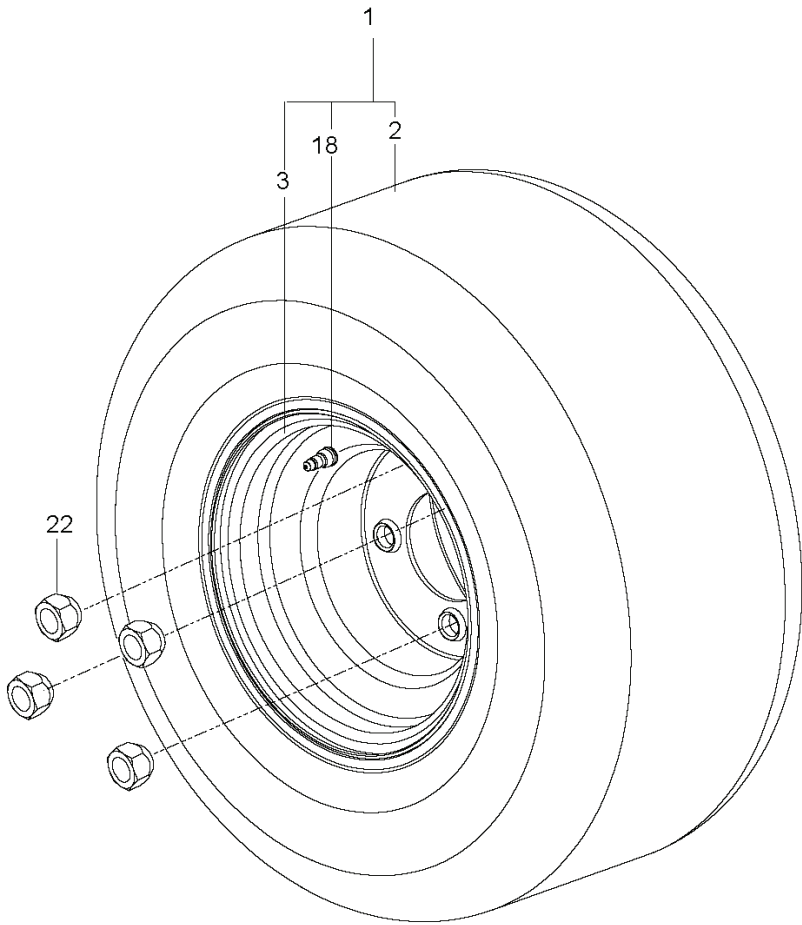

REF.	PART NO.	DESCRIPTION	REMARK	QTY.	KIT
1	539131110	TIRE ASM. 20 X 8-8		2	
2	539131109	TIRE		2	
3	539112217	RIM		2	
4	516001901	WHEEL ASSY. 11X4.0/4.1-5		2	
5	539114697	TIRE		2	
6	539106994	RIM SPROCKET		2	
7	510186501	YOKE		2	
8	539114805	SPACER		4	
9	539105543	SPACER		2	
10	576617801	BUSHING		4	
11	539112660	BEARING		2	
12	539103300	NIPPLE		2	
13	539115638	FITTING		2	
14	539102535	CAP		2	
15	539115749	CASTER PLUG		2	
16	539115747	SPRING		2	
17	539117901	BUSHING		2	
18	539912234	VALVE		4	
19	539121159	BOLT		2	
20	874780516	BOLT		2	
21	539200100	NUT		2	
22	539101173	NUT		8	
23	539109554	WASH USS FLAT 1/2		2	
24	539115675	WASHER		2