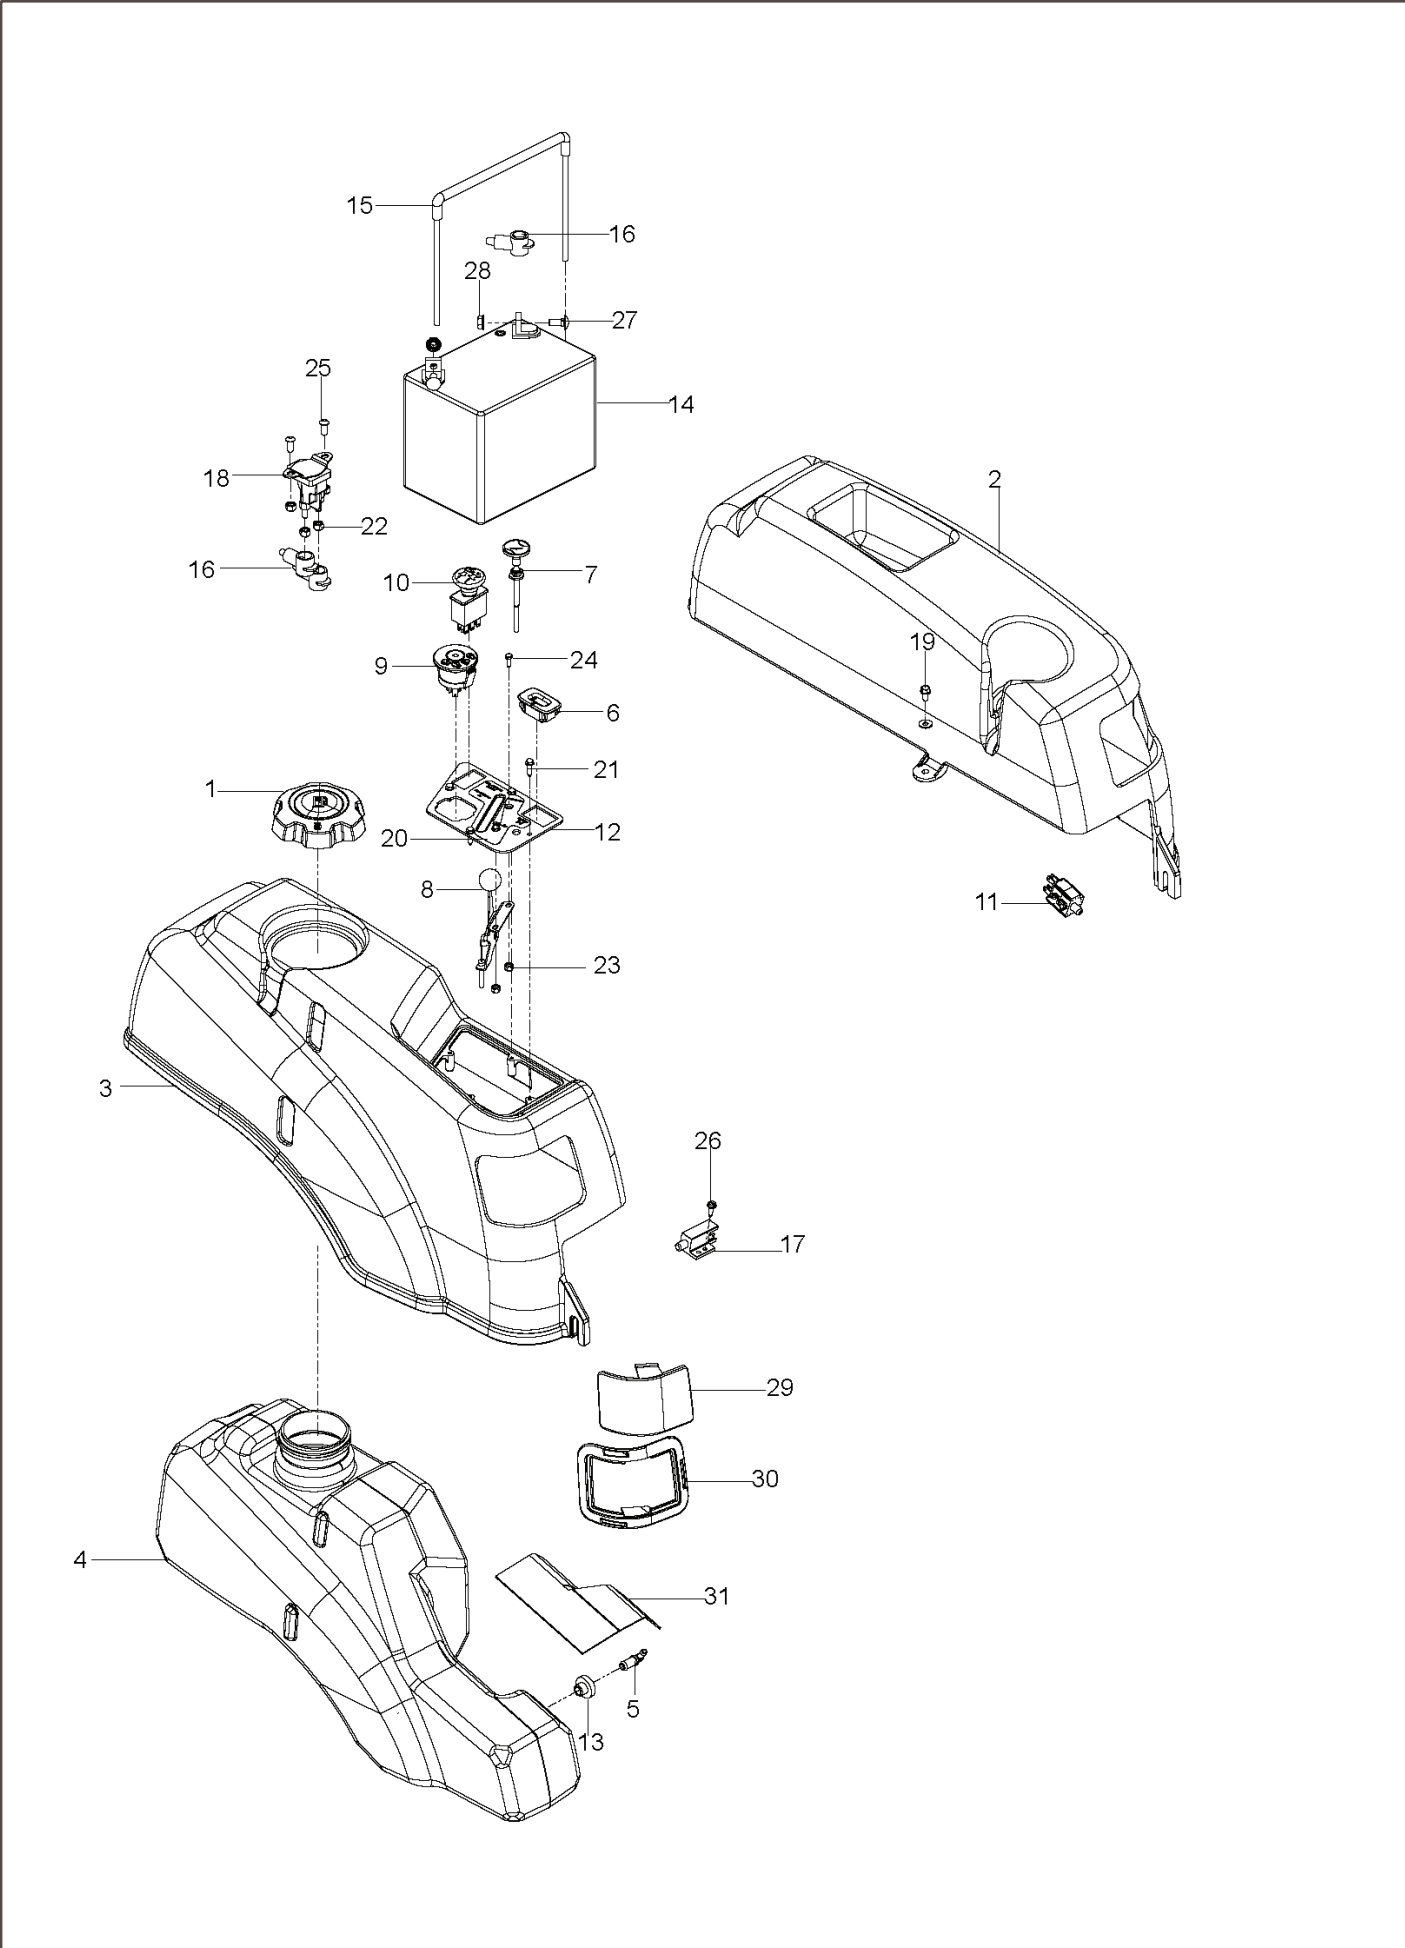

REF.	PART NO.	DESCRIPTION	REMARK	QTY.	KIT
1	539130393	FUEL CAP		1	
2	539130374	FENDER	LT	1	
3	539130375	FENDER	RT	1	
4	522524801	TANK		1	
5	539110432	STEM, FUEL TANK		1	
6	576179401	METER		1	
7	539102733	WIRE		1	
8	539102732	THROTTLE		1	
9	539107541	IGNITION SWITCH		1	
10	539101768	SWITCH		1	
11	539113792	SWITCH		1	
12	539112735	CONSOLE		1	
13	539105245	GROMMET		1	
14	539102436	BATTERY		1	
15	539131209	BATTERY TIE DOWN ASSEMBLY		1	
16	539116400	TERMINAL COVER-SM		4	
17	539101080	SWITCH		2	
18	539101714	SOLENOID		1	
19	539108461	SCREW		2	
20	539112740	DECAL		1	
21	539990411	SCREW		2	
22	539976978	NUT		6	
23	539976977	NUT		2	
24	539110673	SCREW		4	
25	539111229	SCR 1/4-20 X 5/8 BTN SKT HD ZD		2	
26	539991034	SCREW		2	
27	539990316	BOLT		2	
28	539990585	NUT		2	
29	539110056	LENS, COLORED LEFT	LT	1	
29	539110057	LENS, COLORED RIGHT	RT	1	
30	539110455	HEADLIGHT	LT	1	
30	539110451	HEADLIGHT	RT	1	
31	522559101	SHIELD		1	
	539103306	CABLE	NOT SHOWN	2	
	539110068	BATTERY CABLE, NEGATIVE	NOT SHOWN	1	
	515980501	HARNESS	NOT SHOWN	1