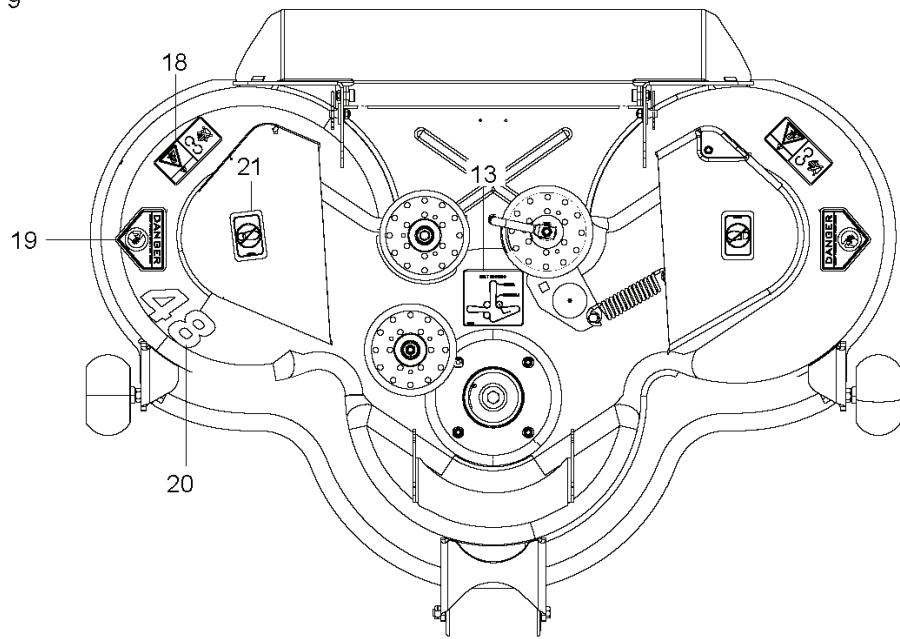

EZC 4824 BF, 966047501, 2010-06

SPARE PARTS LIST

REF.	PART NO.	DESCRIPTION	REMARK	QTY.	KIT
1	580435801	BRAKE LEVER ASSY		1	
2	586760202	LEVER		1	
3	510422901	ROD		2	
4	580960401	ROD		2	
5	510030701	SPRING		2	
6	539118762	SPRING	QTY MAY VARY BY MODEL	2	
7	510207201	GRIP		2	
8	510207301	BUTTON		2	
9	525847201	LINK		2	
10	522858601	ASSEMBLY		2	
11	532195185	ARM		2	
12	532195161	STUD		2	
13	539976989	SPLIT PIN		2	
14	539105069	RETAINER RING		3	
15	532175994	NUT		2	
16	510184901	BUSHING		4	
17	539112899	NUT, 5/16-18, NYLOC		2	
18	539976978	NUT		2	
19	819091216	WASHER		1	
20	539976982	WASHER		2	

Prior to Serial #101825204

REF.	PART NO.	DESCRIPTION	REMARK	QTY.	KIT
1	574734402	PLATE		1	
2	532146699	PIPE	RT	1	
3	532146700	PIPE	LT	1	
4	539131604	MUFFLER ASSY		1	
5	522432501	PIVOT		1	
6	539912757	KEY		1	
7	539112092	IDLER ARM		1	
8	539110311	PULLEY		1	
9	539101332	SCREW		1	
10	539109554	WASH USS FLAT 1/2		2	
11	539101331	NUT		1	
12	539113437	CLUTCH ASSY		1	
13	510260402	BRACKET		1	
14	510260502	GUARD		1	
15	539113436	PULLEY, DRIVE		1	
16	539990247	WASHER		1	
17	522459702	STOP		1	
18	539109389	BOLT		1	
19	539990692	WASHER		2	
20	539976979	NUT		2	
21	539107475	BOLT		4	
22	539990316	BOLT		2	
23	532196105	SPRING		1	
24	539110025	BOLT		1	
25	539112899	NUT, 5/16-18, NYLOC		2	
26	539110425	FUEL LINE (5')		2	
27	539912222	CLAMP		4	
28	539110065	HCS 7/16-20 X 2-3/4 GR5 ZD		1	
29	539106504	WASHER		1	
30	539916325	VALVE		1	
31	532120616	HHFS 3/8-16 X 1.0 THD FORMING		3	
32	539101362	OIL DRAIN HOSE		1	
33	539101364	DRAIN CAP		1	
34	539101363	CLAMP		1	
35	539990362	SCREW		1	
36	539102839	SPACER		1	
37	539112670	WASHER		1	