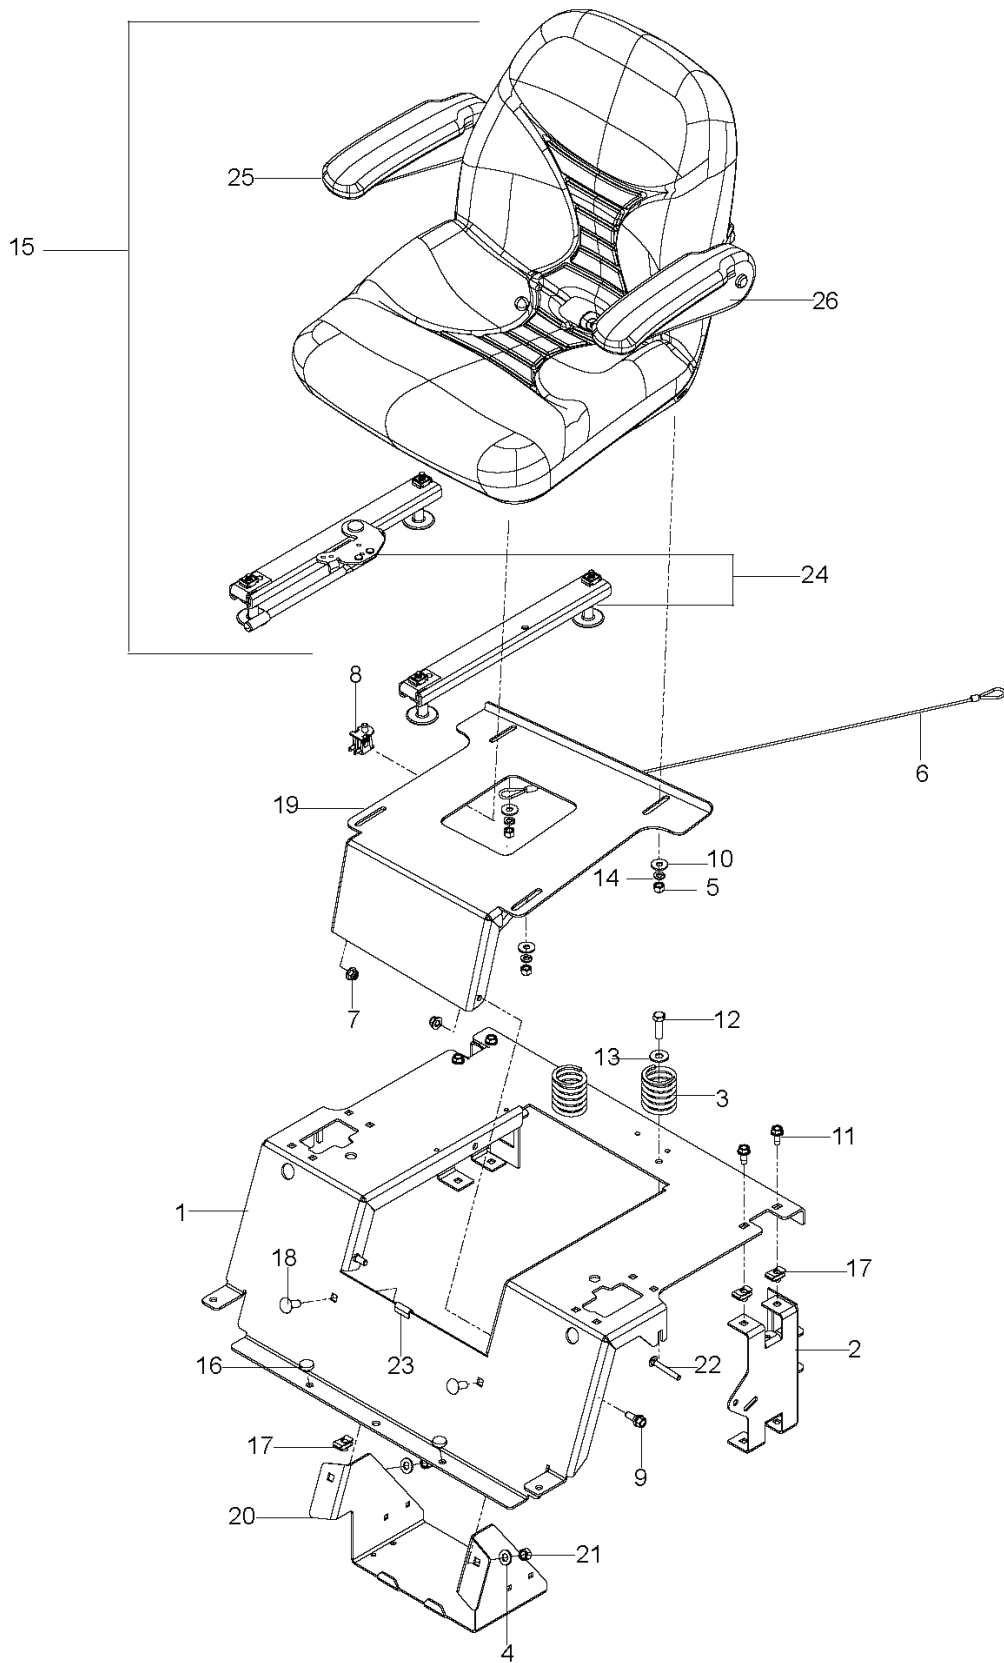

REF.	PART NO.	DESCRIPTION	REMARK	QTY.	KIT
1	522545402	SUPPORT		1	
2	510182902	SUPPORT		2	
3	539110300	SPRING		2	
4	539990122	WASHER		4	
5	539990717	NUT		4	
6	539103247	WIRE		1	
7	539112899	NUT, 5/16-18, NYLOC		2	
8	539119741	SWITCH		1	
9	539130896	BOLT		2	
10	539990692	WASHER		4	
11	539107475	BOLT		4	
12	539976941	SCREW		2	
13	539990517	WASHER		2	
14	539990187	WASHER		4	
15	539130873	SEAT		1	
16	539102587	ABSORBER		2	
17	539104763	CLIP		5	
18	539990645	BOLT		2	
19	522756803	PAN		1	
20	510231302	BOX		1	
21	539976979	NUT		4	
22	510422701	SCREW		2	
23	539118102	CLIP		1	
24	539112037	TRACK ADJUSTMENT KIT		1	
25	539112035	ARMREST KIT, RT		1	
26	539112036	ARMREST KIT, LT		1