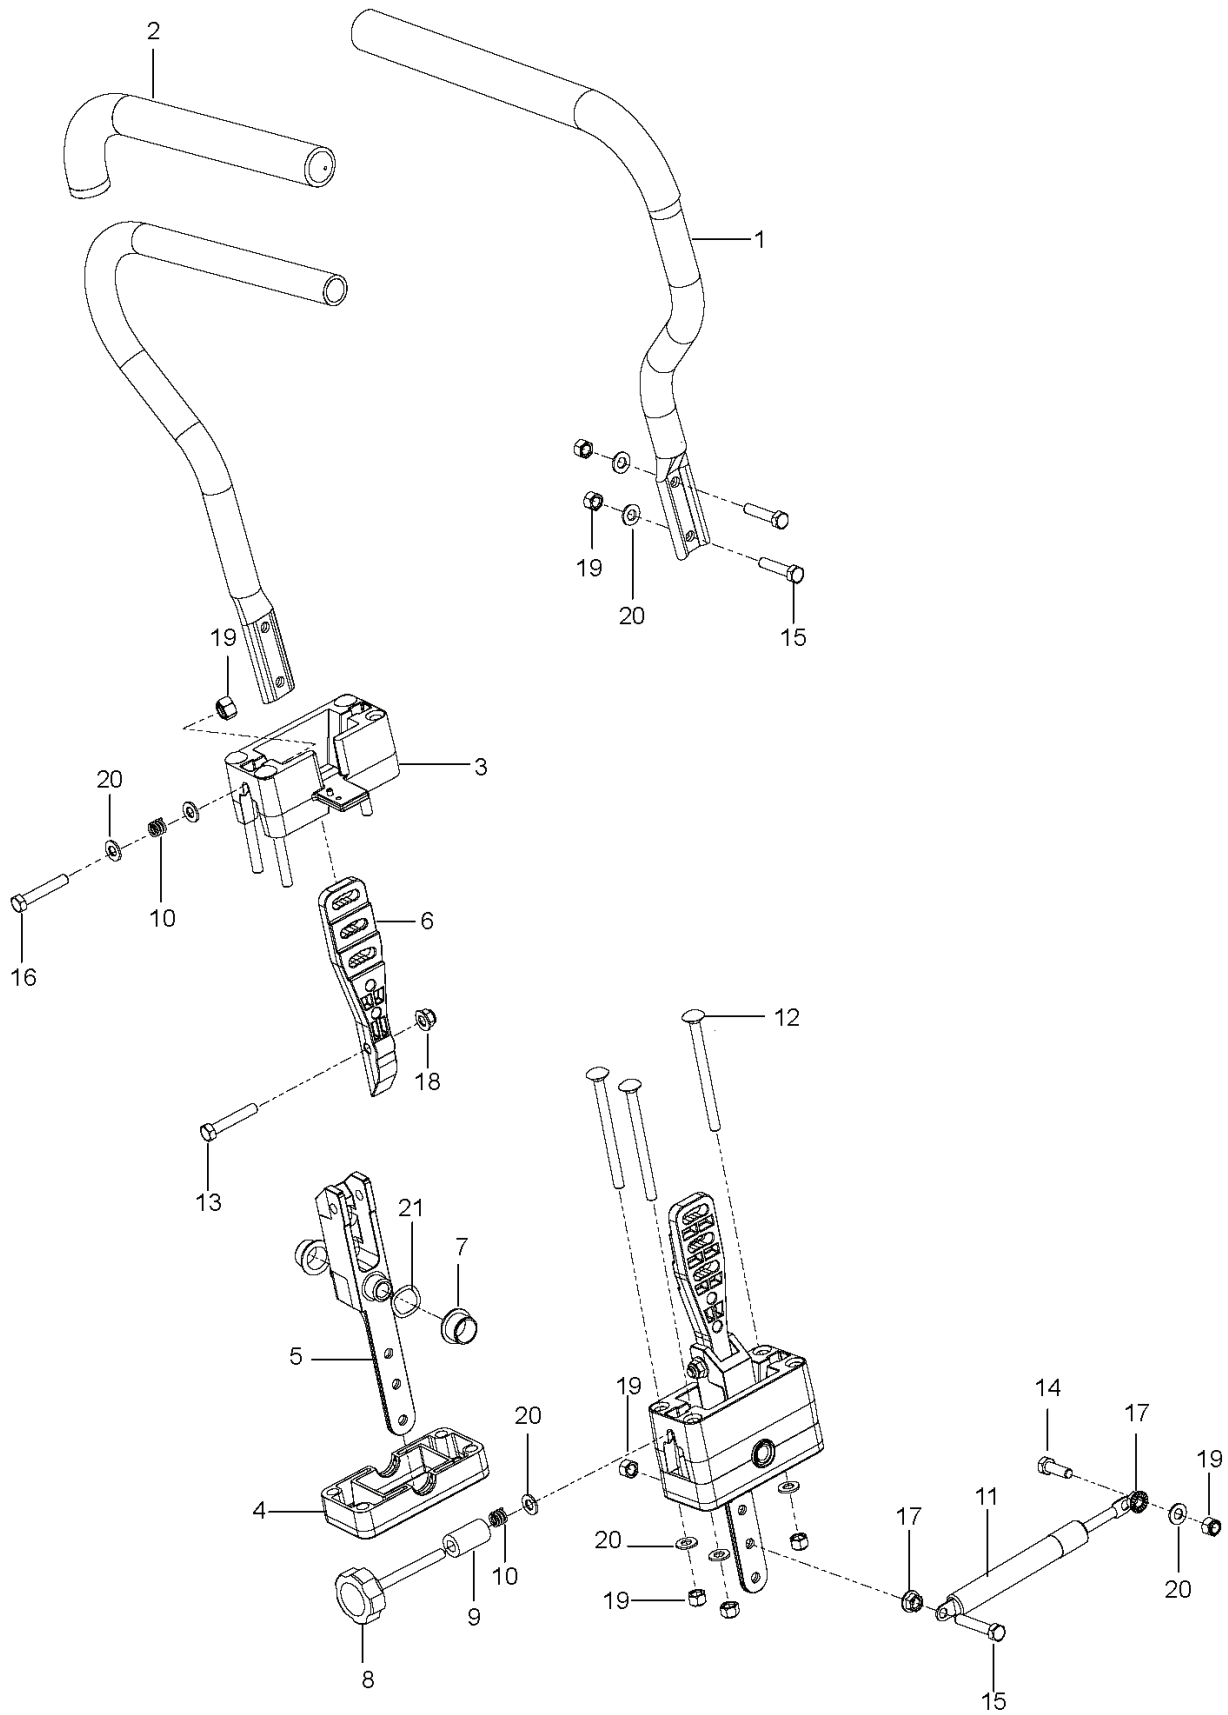

REF.	PART NO.	DESCRIPTION	REMARK	QTY.	KIT
1	522524303	ASSEMBLY		2	
2	525392901	GRIP		2	
3	539131517	BLOCK. UPPER		2	
4	539131519	BLOCK. LOWER		2	
5	522452901	PIVOT		2	
6	539131521	MOUNT. DR CNTRL HANDLE		2	
7	539131518	BEARING		4	
8	521982601	KNOB		1	
9	539103543	SPACER		1	
10	539102845	SPRING		2	
11	539102720	GAS SPRING		2	
12	510422601	RHSNB		6	
13	539990669	SCREW		2	
14	539990209	SCREW		2	
15	539976935	CAPSCREW		6	
16	539108395	HCS 5/16-18 X 2 TPBLT GR 5 ZD		1	
17	539990585	NUT		4	
18	539112899	NUT, 5/16-18, NYLOC		2	
19	539990717	NUT		14	
20	539990188	WASHER		12	
21	539133007	WASHER		2