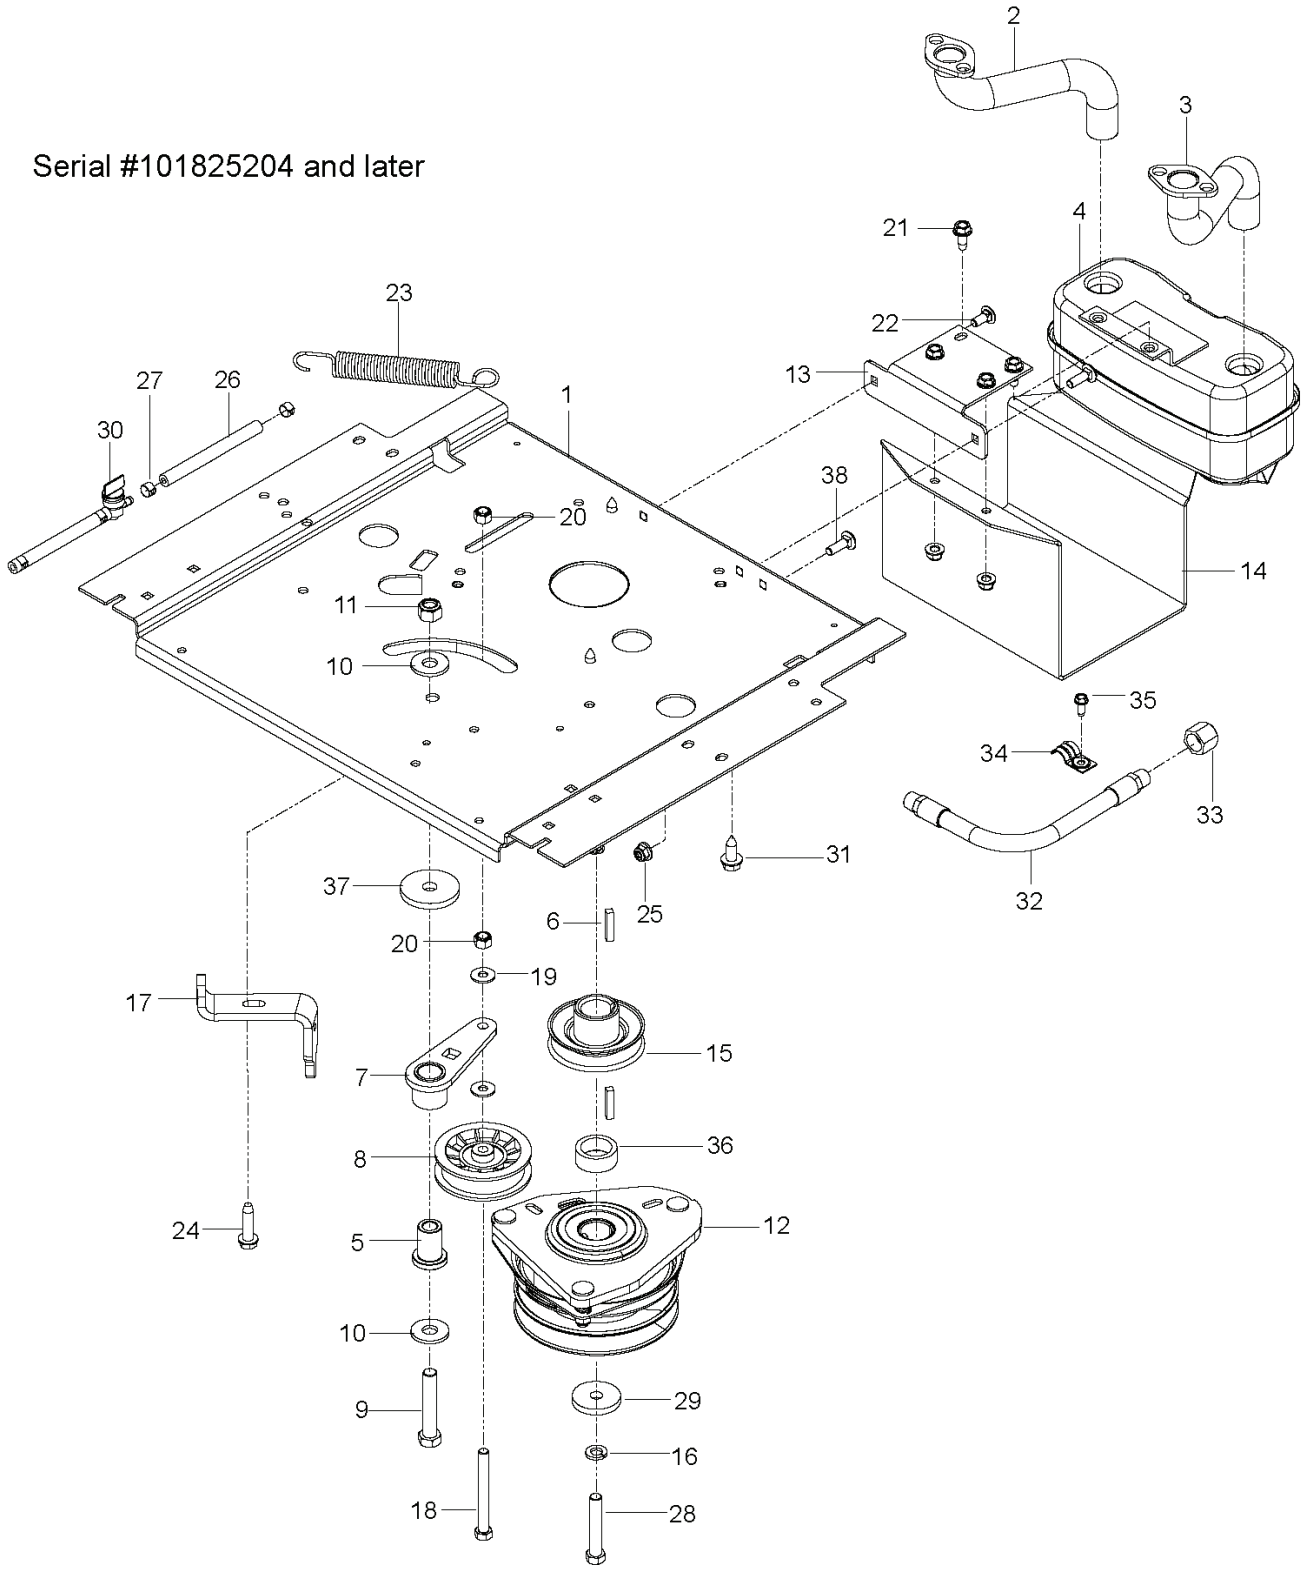

Serial #101825204 and later

REF.	PART NO.	DESCRIPTION	REMARK	QTY.	KIT
1	574734402	PLATE		1	
2	532146699	PIPE		1	
3	532146700	PIPE		1	
4	539131604	MUFFLER ASSY		1	
5	522432501	PIVOT		1	
6	539912757	KEY		1	
7	539112092	IDLER ARM		1	
8	539110311	PULLEY		1	
9	539101332	SCREW		1	
10	539109554	WASH USS FLAT 1/2		2	
11	539101331	NUT		1	
12	532179335	CLUTCH		1	
13	510260402	BRACKET		1	
14	510260502	GUARD		1	
15	539113436	PULLEY, DRIVE		1	
16	539990247	WASHER		1	
17	522459708	STOP		1	
18	539109389	BOLT		1	
19	539990692	WASHER		2	
20	539976979	NUT		2	
21	539107475	BOLT		4	
22	539990316	BOLT		2	
23	532196105	SPRING		1	
24	539110025	BOLT		1	
25	539112899	NUT, 5/16-18, NYLOC		2	
26	539110425	FUEL LINE (5')		2	
27	539912222	CLAMP		4	
28	539991120	SCREW		1	
29	539106504	WASHER		1	
30	539916325	VALVE		1	
31	532120616	HHFS 3/8-16 X 1.0 THD FORMING		3	
32	539101362	OIL DRAIN HOSE		1	
33	539101364	DRAIN CAP		1	
34	539101363	CLAMP		1	
35	539990362	SCREW		1	
36	576747401	SPACER		1	
37	539112670	WASHER		1	
38	539990208	SCREW		2	
	532198316	PIGTAIL.MATNLK.OLD.HARN	NOT SHOWN	1