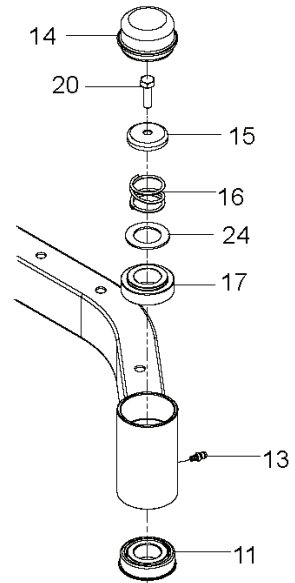

REF.	PART NO.	DESCRIPTION	REMARK	QTY.	KIT
1	539131110	TIRE ASM. 20 X 8-8		2	
2	539131109	TIRE		2	
3	539112217	RIM		2	
4	516001901	WHEEL ASSY. 11X4.0/4.1-5		2	
5	539114697	TIRE		2	
6	539106994	RIM SPROCKET		2	
7	510186501	YOKE		2	
8	539114805	SPACER		4	
9	539105543	SPACER		2	
10	576617801	BUSHING		4	
11	539112660	BEARING		2	
12	539103300	NIPPLE		2	
13	539115638	FITTING		2	
14	539102535	CAP		2	
15	539115749	CASTER PLUG		2	
16	539115747	SPRING		2	
17	539117901	BUSHING		2	
18	539912234	VALVE		4	
19	539121159	BOLT		2	
20	874780516	BOLT		2	
21	539200100	NUT		2	
22	539101173	NUT		8	
23	539109554	WASH USS FLAT 1/2		2	
24	539115675	WASHER		2