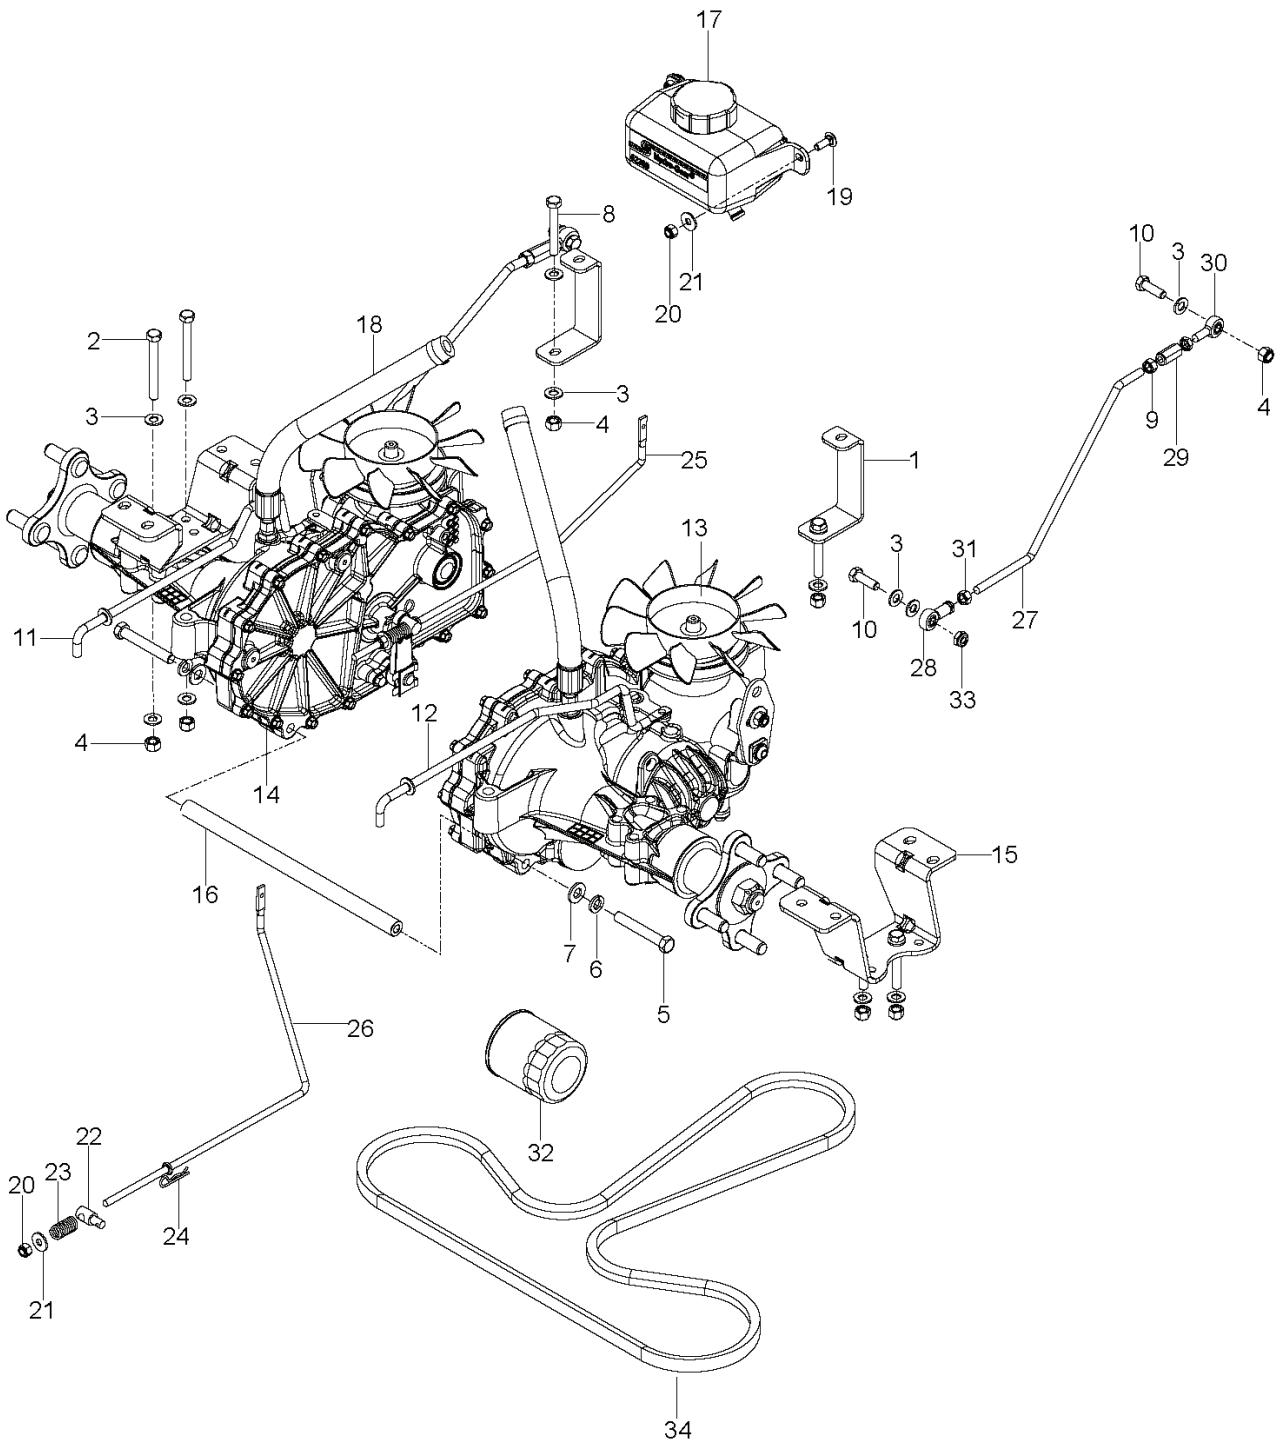

REF.	PART NO.	DESCRIPTION	REMARK	QTY.	KIT
1	522460702	SUPPORT		2	
2	539101721	SCREW		4	
3	539990188	WASHER		16	
4	539990717	NUT		10	
5	539990637	SCREW		2	
6	539990118	WASHER		2	
7	539990122	WASHER		2	
8	539976938	CAPSCREW 5/16 X 2-1/4 HED HEAD		2	
9	539991073	NUT		1	
10	539990209	SCREW		4	
11	522706002	ROD	RT	1	
12	522706001	ROD	LT	1	
13	522447402	TRANSMISSION	RT	1	
14	522447401	TRANSMISSION	LT	1	
15	510185102	MOUNT	REAR	2	
16	510184103	SPACING TUBE		1	
17	539112318	EXPANSION TANK		1	
18	522439801	HOSE ASSY		2	
19	539990074	SCREW		2	
20	539976978	NUT		4	
21	539990598	WASHER		4	
22	539112308	BRAKE SWIVEL		2	
23	539101224	SPRING		2	
24	539976988	PIN		2	
25	510375401	ROD	LT	1	
26	510375402	ROD	RT	1	
27	522656101	ROD		1	
28	539115729	RH ROD END	RH	1	
29	539116689	ROD END COUPLER		1	
30	539116690	ROD END - LH	LH	1	
31	539990223	NUT		2	
32	539113466	OIL FILTER		2	
33	539115617	5/16-18 THIN PROF NY		2	
34	539120772	BELT		1