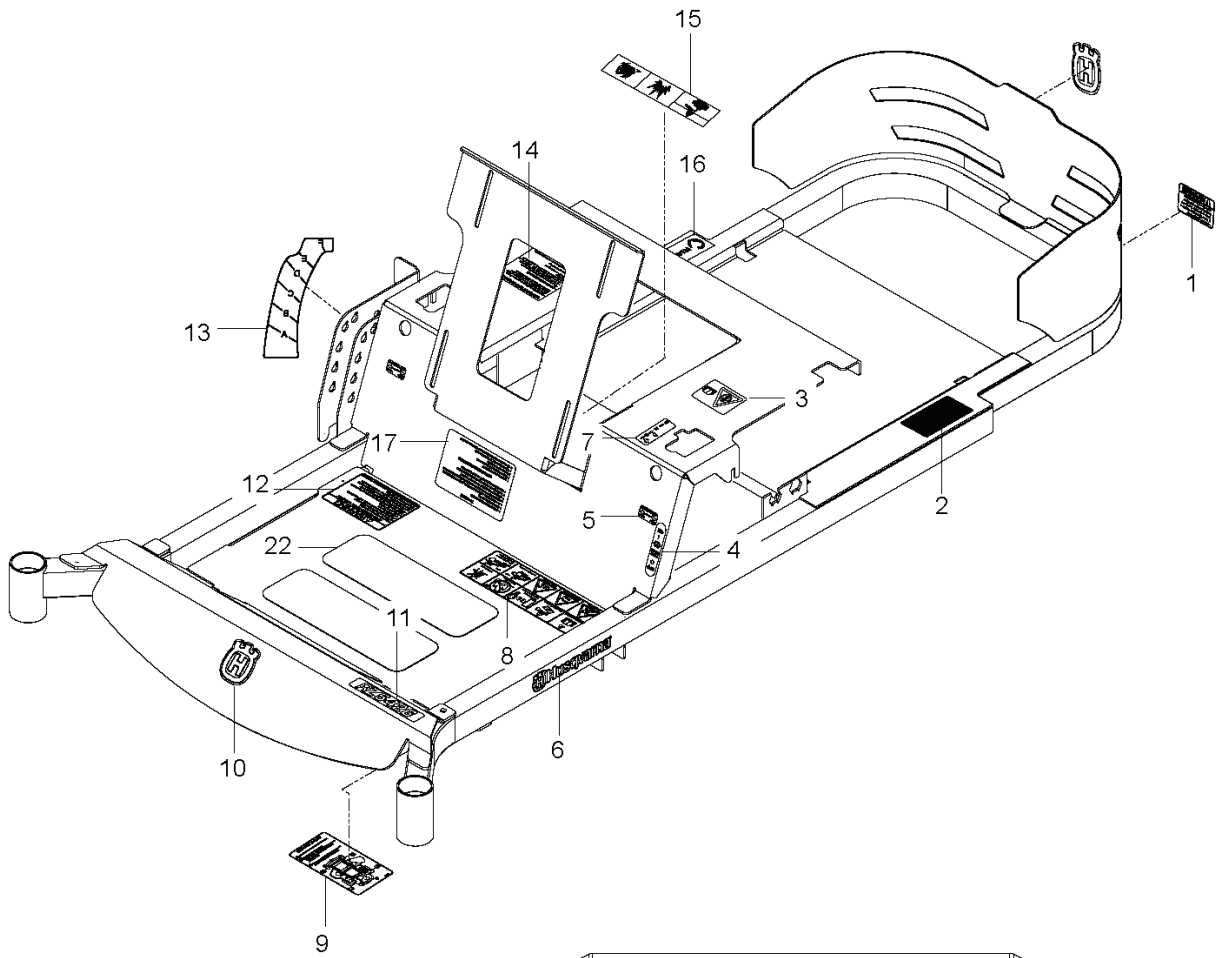

EZC 4824 BF, 966047501, 2010-06

SPARE PARTS LIST

REF.	PART NO.	DESCRIPTION	REMARK	QTY.	KIT
1	580435801	BRAKE LEVER ASSY		1	
2	586760202	LEVER		1	
3	510422901	ROD		2	
4	580960401	ROD		2	
5	510030701	SPRING		2	
6	539118762	SPRING	QTY MAY VARY BY MODEL	2	
7	510207201	GRIP		2	
8	510207301	BUTTON		2	
9	525847201	LINK		2	
10	522858601	ASSEMBLY		2	
11	532195185	ARM		2	
12	532195161	STUD		2	
13	539976989	SPLIT PIN		2	
14	539105069	RETAINER RING		3	
15	532175994	NUT		2	
16	510184901	BUSHING		4	
17	539112899	NUT, 5/16-18, NYLOC		2	
18	539976978	NUT		2	
19	819091216	WASHER		1	
20	539976982	WASHER		2	

REF.	PART NO.	DESCRIPTION	REMARK	QTY.	KIT
1	539101881	DECAL	EXHAUST WARNING	1	
2	539108385	DECAL	DO NOT TOW	1	
3	539108386	DECAL	EXIT MOWER	1	
4	539120006	DECAL	PARKING BRAKE	1	
5	539110974	DECAL	TRACKING	2	
6	532422012	DECAL	LOGO	2	
7	539103333	DECAL	MOTION CONTROLS	2	
8	539109908	DECAL	SAFETY GRAPHICS	1	
9	539109897	DECAL	SERVICE	1	
10	532422011	DECAL	CROWN	2	
11	521949307	DECAL	EZ4824	1	
12	539113213	DECAL	WARNING	1	
13	521980501	DECAL	HEIGHT	1	
14	539110522	DECAL	RESPONSIBILITY	1	
15	539105745	DECAL	BATTERY WARNING	1	
16	539110279	DECAL	ECM AUST	1	
17	539108179	DECAL	START	1	
18	539105744	DECAL	BELT DRIVES	2	
19	539913010	DECAL	BLADE WARNING	1	
20	544245306	LABEL	48	1	
21	539105743	DECAL	NO STEP	1	
22	539977778	MAT		3	