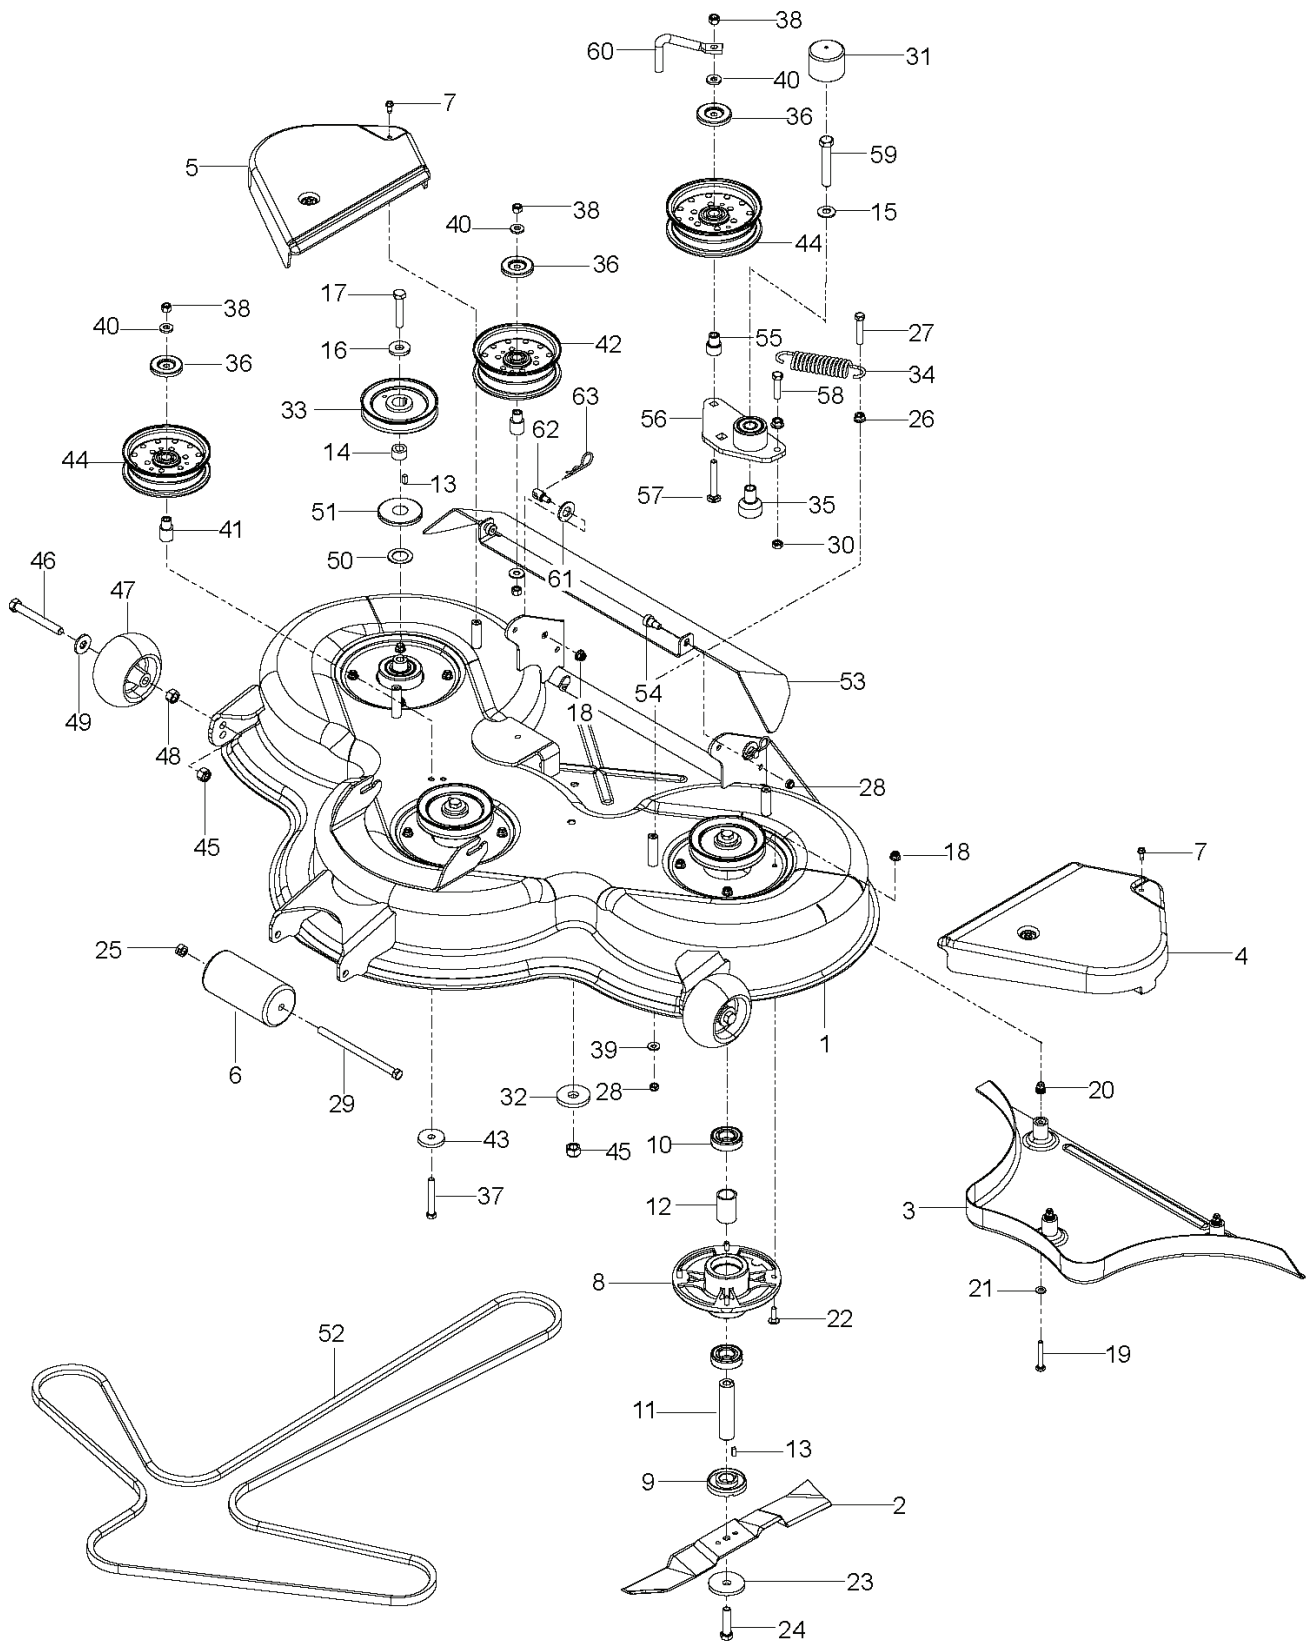

REF.	PART NO.	DESCRIPTION	REMARK	QTY.	KIT
1	522744901	ASSEMBLY		1	
2	535429410	BLADE		3	
3	539132776	PLUG, MULCH, ORANGE		1	
4	539112508	SHIELD	LT	1	
5	539112509	SHIELD	RT	1	
6	544185401	ROLLER		1	
7	539990362	SCREW		4	
8	535428901	BEARING HOUSING		3	
9	539132778	BUSHING		3	
10	738220519	BALL BEARING		6	
11	535428702	SHAFT		3	
12	535428801	SPACER		3	
13	506533501	PARALLEL KEY		6	
14	539112609	SPACER		3	
15	539115528	1/2" CONTACT BELLSPR		1	
16	539115550	WASHER		3	
17	539132479	BOLT		3	
18	539112899	NUT, 5/16-18, NYLOC		12	
19	539132494	HCS M8 X 1.25 X 50 GR8.8 ZD		3	
20	506916201	NUT		3	
21	539990188	WASHER		3	
22	539990208	SCREW		12	
23	506792302	KNIFE PLATE		3	
24	539132480	BOLT		3	
25	539990839	NUT		1	
26	539990613	NUT		2	
27	539990588	SCREW		1	
28	539200282	NUT		3	
29	539132470	BOLT		1	
30	539109332	NUT		1	
31	539114823	CAP		1	
32	539102243	WASHER		1	
33	539132895	PULLEY		3	
34	539103256	SPRING		1	
35	510206301	PIVOT		1	
36	510254501	SHIELD		3	
37	539102612	SCREW		3	
38	539976979	NUT		4	
39	539990517	WASHER		3	
40	522023401	WASHER		3	
41	539103295	BUSHING		2	
42	539103258	PULLEY	TALL	1	
43	539106504	WASHER		1	
44	539103257	PULLEY		2	
45	539101331	NUT		2	
46	539108366	SCREW		2	
47	539107610	WHEEL		2	
48	539990625	NUT		2	
49	539109554	WASH USS FLAT 1/2		2	
50	539127099	WASHER		3	
51	539108449	HUB CAP		3	
52	539107095	BELT		1	
53	516008502	SHIELD		1	
54	539113621	SB 3/8-16 X 3/8 SKT HD ZD		2	
55	539130242	BUSHING		1	
56	539130391	ARM		1	
57	539130235	RHSNB 3/8-16 X 2.75 GR5 ZD		1	
58	539107042	BOLT		1	
59	539101572	SCREW		1	
60	522629701	KEEPER		1	
61	539976982	WASHER		2	
62	532195161	STUD		2	
63	539976989	SPLIT PIN		2