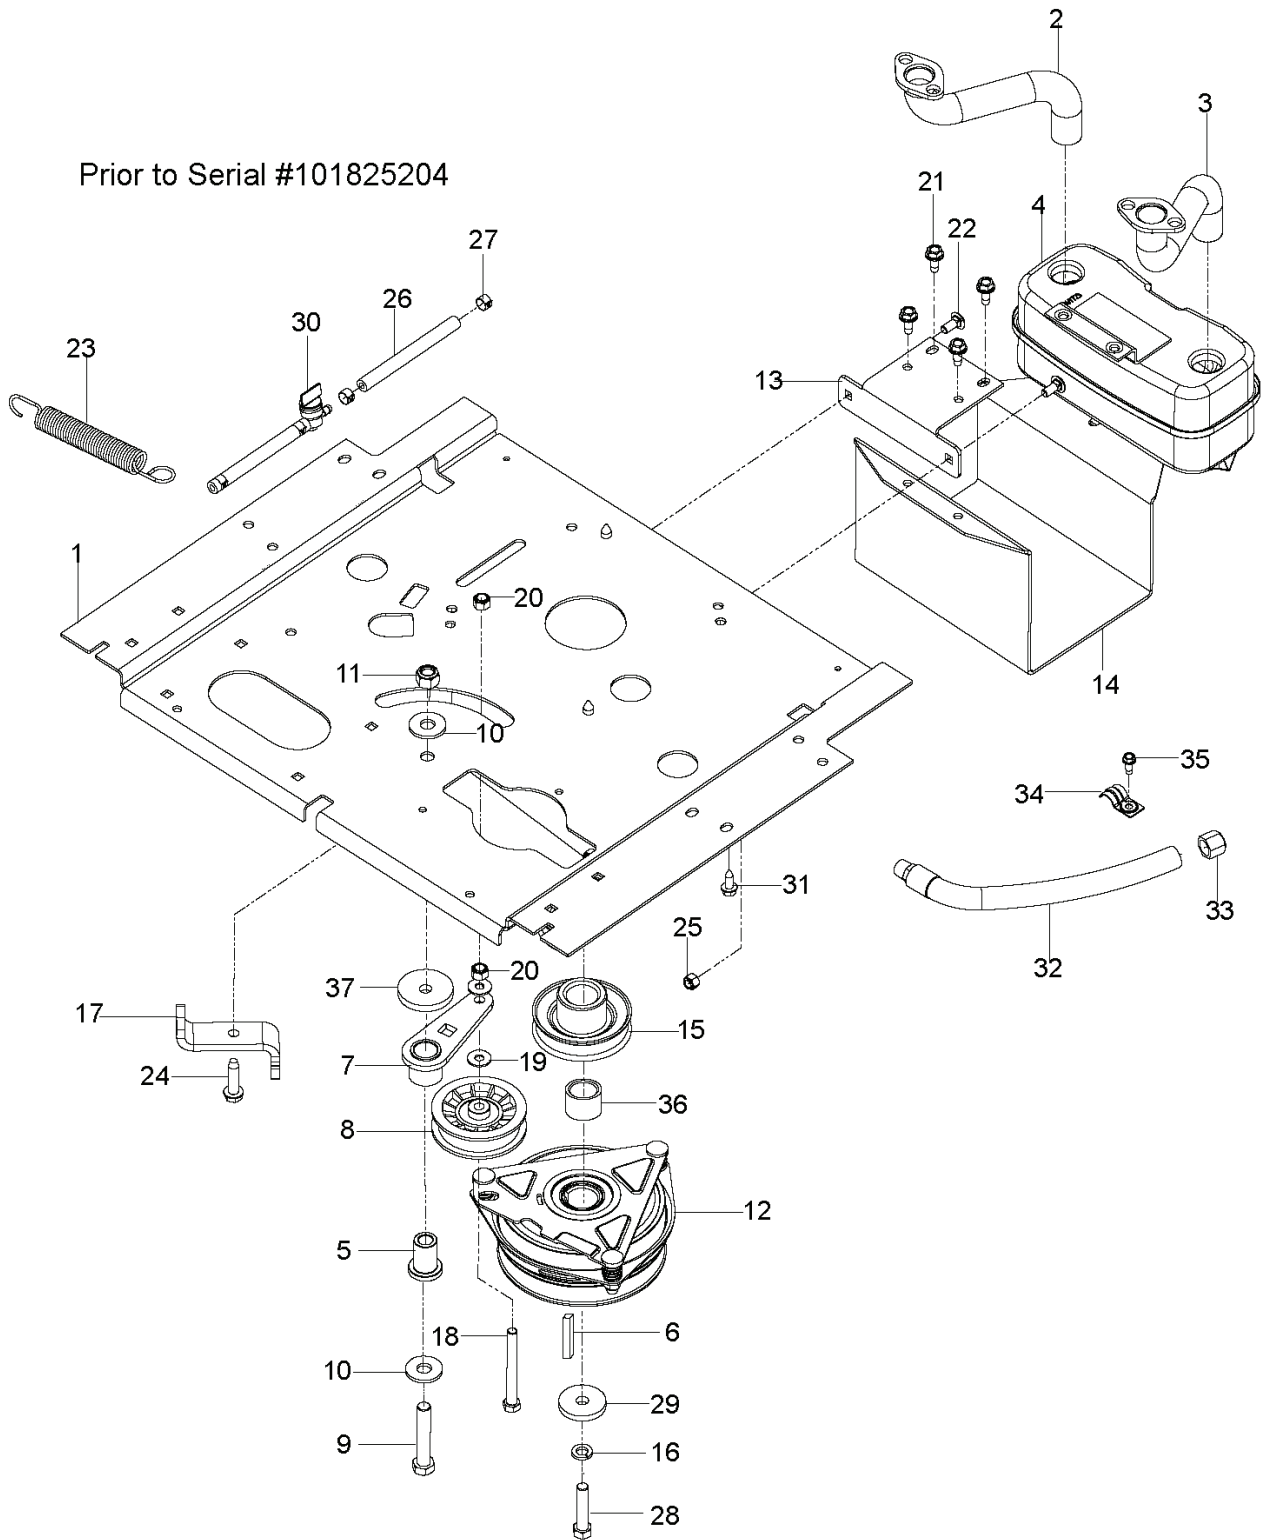

EZC 4824 BF, 966047501, 2010-06

SPARE PARTS LIST

REF.	PART NO.	DESCRIPTION	REMARK	QTY.	KIT
1	580435801	BRAKE LEVER ASSY		1	
2	586760202	LEVER		1	
3	510422901	ROD		2	
4	580960401	ROD		2	
5	510030701	SPRING		2	
6	539118762	SPRING	QTY MAY VARY BY MODEL	2	
7	510207201	GRIP		2	
8	510207301	BUTTON		2	
9	525847201	LINK		2	
10	522858601	ASSEMBLY		2	
11	532195185	ARM		2	
12	532195161	STUD		2	
13	539976989	SPLIT PIN		2	
14	539105069	RETAINER RING		3	
15	532175994	NUT		2	
16	510184901	BUSHING		4	
17	539112899	NUT, 5/16-18, NYLOC		2	
18	539976978	NUT		2	
19	819091216	WASHER		1	
20	539976982	WASHER		2	

Prior to Serial #101825204

REF.	PART NO.	DESCRIPTION	REMARK	QTY.	KIT
1	574734402	PLATE		1	
2	532146699	PIPE	RT	1	
3	532146700	PIPE	LT	1	
4	539131604	MUFFLER ASSY		1	
5	522432501	PIVOT		1	
6	539912757	KEY		1	
7	539112092	IDLER ARM		1	
8	539110311	PULLEY		1	
9	539101332	SCREW		1	
10	539109554	WASH USS FLAT 1/2		2	
11	539101331	NUT		1	
12	539113437	CLUTCH ASSY		1	
13	510260402	BRACKET		1	
14	510260502	GUARD		1	
15	539113436	PULLEY, DRIVE		1	
16	539990247	WASHER		1	
17	522459702	STOP		1	
18	539109389	BOLT		1	
19	539990692	WASHER		2	
20	539976979	NUT		2	
21	539107475	BOLT		4	
22	539990316	BOLT		2	
23	532196105	SPRING		1	
24	539110025	BOLT		1	
25	539112899	NUT, 5/16-18, NYLOC		2	
26	539110425	FUEL LINE (5')		2	
27	539912222	CLAMP		4	
28	539110065	HCS 7/16-20 X 2-3/4 GR5 ZD		1	
29	539106504	WASHER		1	
30	539916325	VALVE		1	
31	532120616	HHFS 3/8-16 X 1.0 THD FORMING		3	
32	539101362	OIL DRAIN HOSE		1	
33	539101364	DRAIN CAP		1	
34	539101363	CLAMP		1	
35	539990362	SCREW		1	
36	539102839	SPACER		1	
37	539112670	WASHER		1	