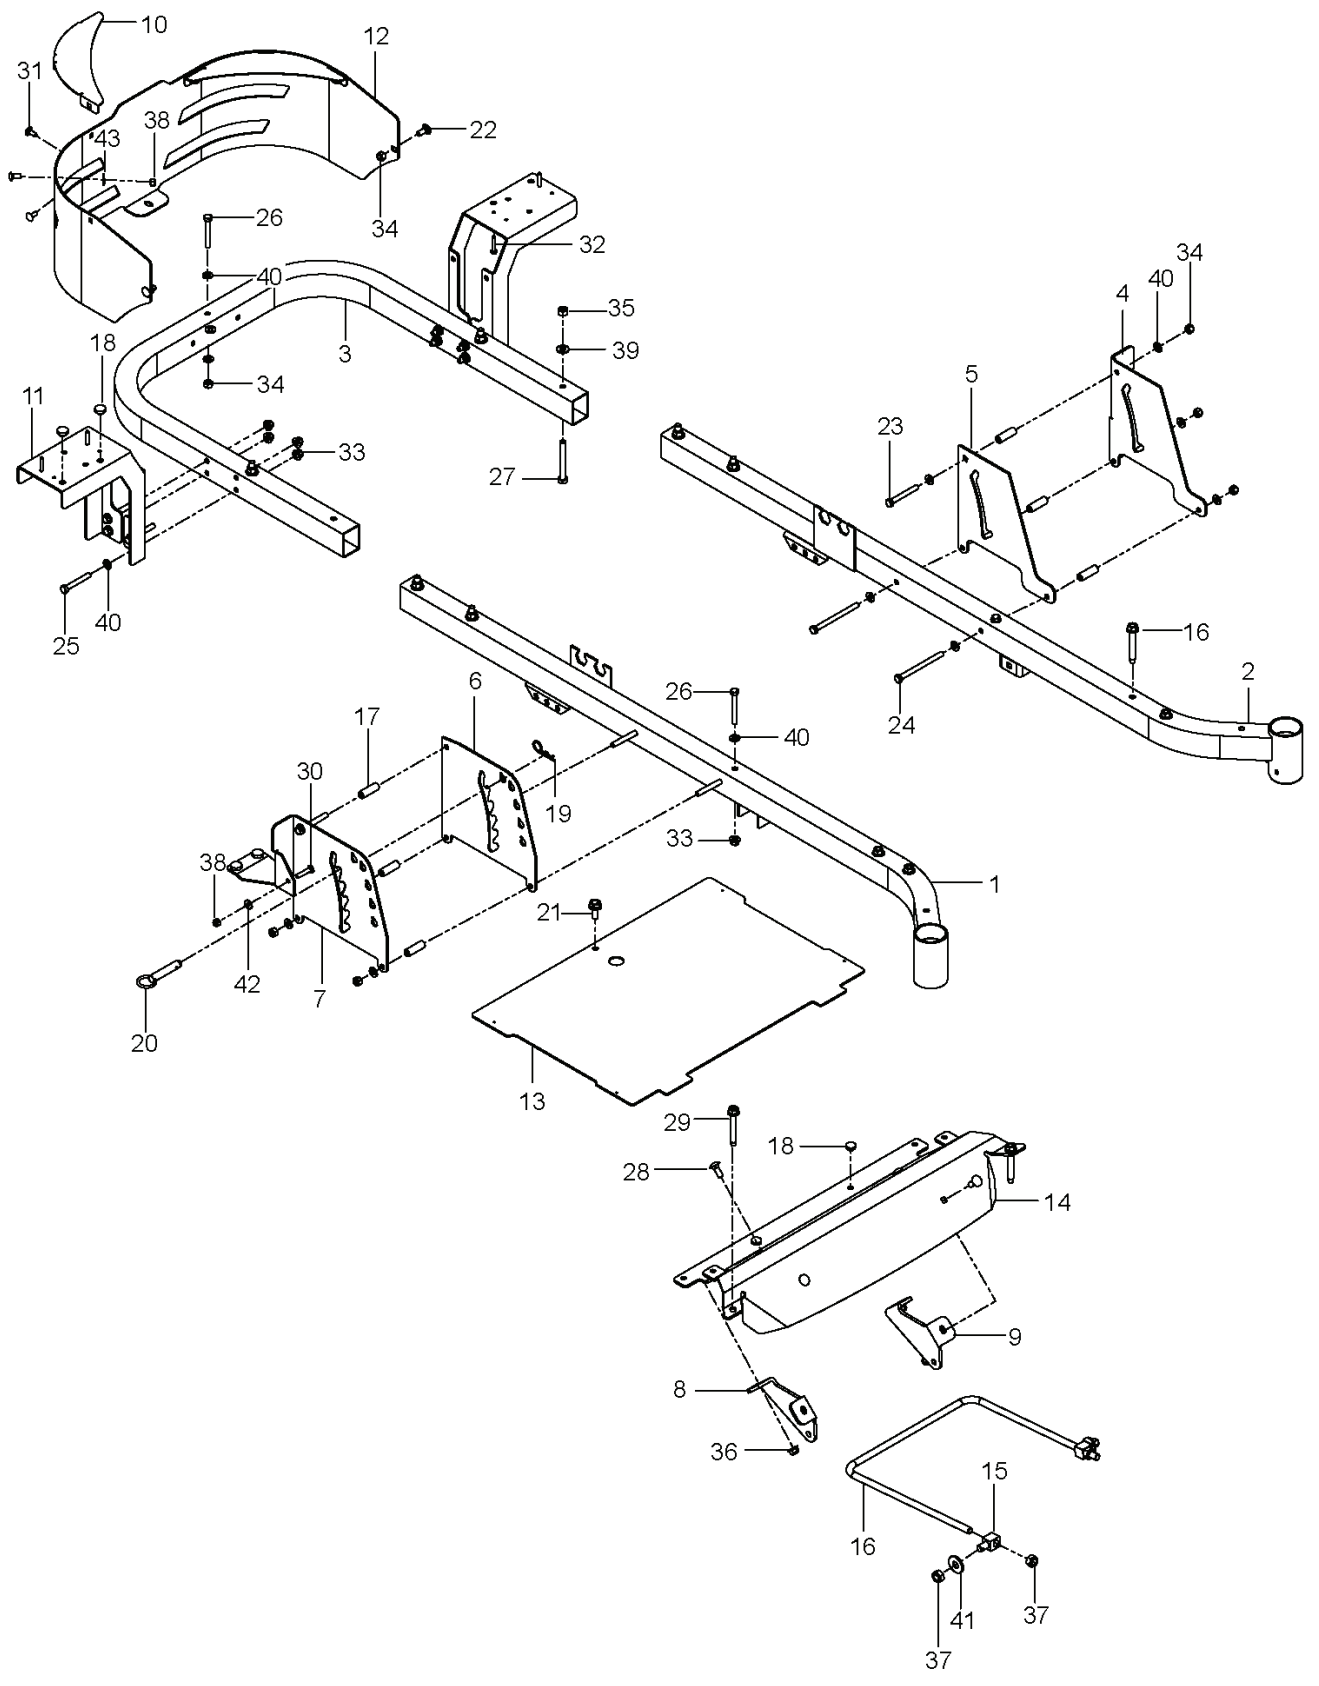

REF.	PART NO.	DESCRIPTION	REMARK	QTY.	KIT
1	510177503	FRAME	RT	1	
2	510177403	FRAME	LT	1	
3	516001803	FRAME		1	
4	510261802	PLATE		1	
5	510206703	PLATE		1	
6	510240502	PLATE		1	
7	510245604	PLATE		1	
8	522443302	MOUNT	RT	1	
9	522443304	MOUNT	LT	1	
10	516016402	SUPPORT		1	
11	510225902	SUPPORT		2	
12	516016302	GUARD		1	
13	522842901	PLATE		1	
14	522719502	FOOT		1	
15	522924201	SWIVEL		2	
16	521938101	LINK		1	
17	515988101	SPACER		6	
18	539102587	ABSORBER		4	
19	539104411	KNOB		1	
20	539102526	PIN RETAINING SCREW		1	
21	539976989	SPLIT PIN		1	
22	539990316	BOLT		2	
23	874780540	BOLT		2	
24	539102335	BOLT		4	
25	874780536	BOLT		8	
26	874780544	BOLT		3	
27	874780648	BOLT		8	
28	872140608	BOLT		4	
29	817490642	BOLT		4	
30	874780416	BOLT		2	
31	872110405	BOLT		6	
32	539110674	SCR #10-12X1-1/2HEX WASH HD ZD		4	
33	539112899	NUT, 5/16-18, NYLOC		12	
34	539990717	NUT		7	
35	539976979	NUT		14	
36	521996501	NUT		4	
37	539119124	NUT		2	
38	539976978	NUT		8	
39	539990122	WASHER		8	
40	539990188	WASHER		20	
41	539109554	WASH USS FLAT 1/2		2	
42	539990055	WASHER		4	
43	539990598	WASHER		6