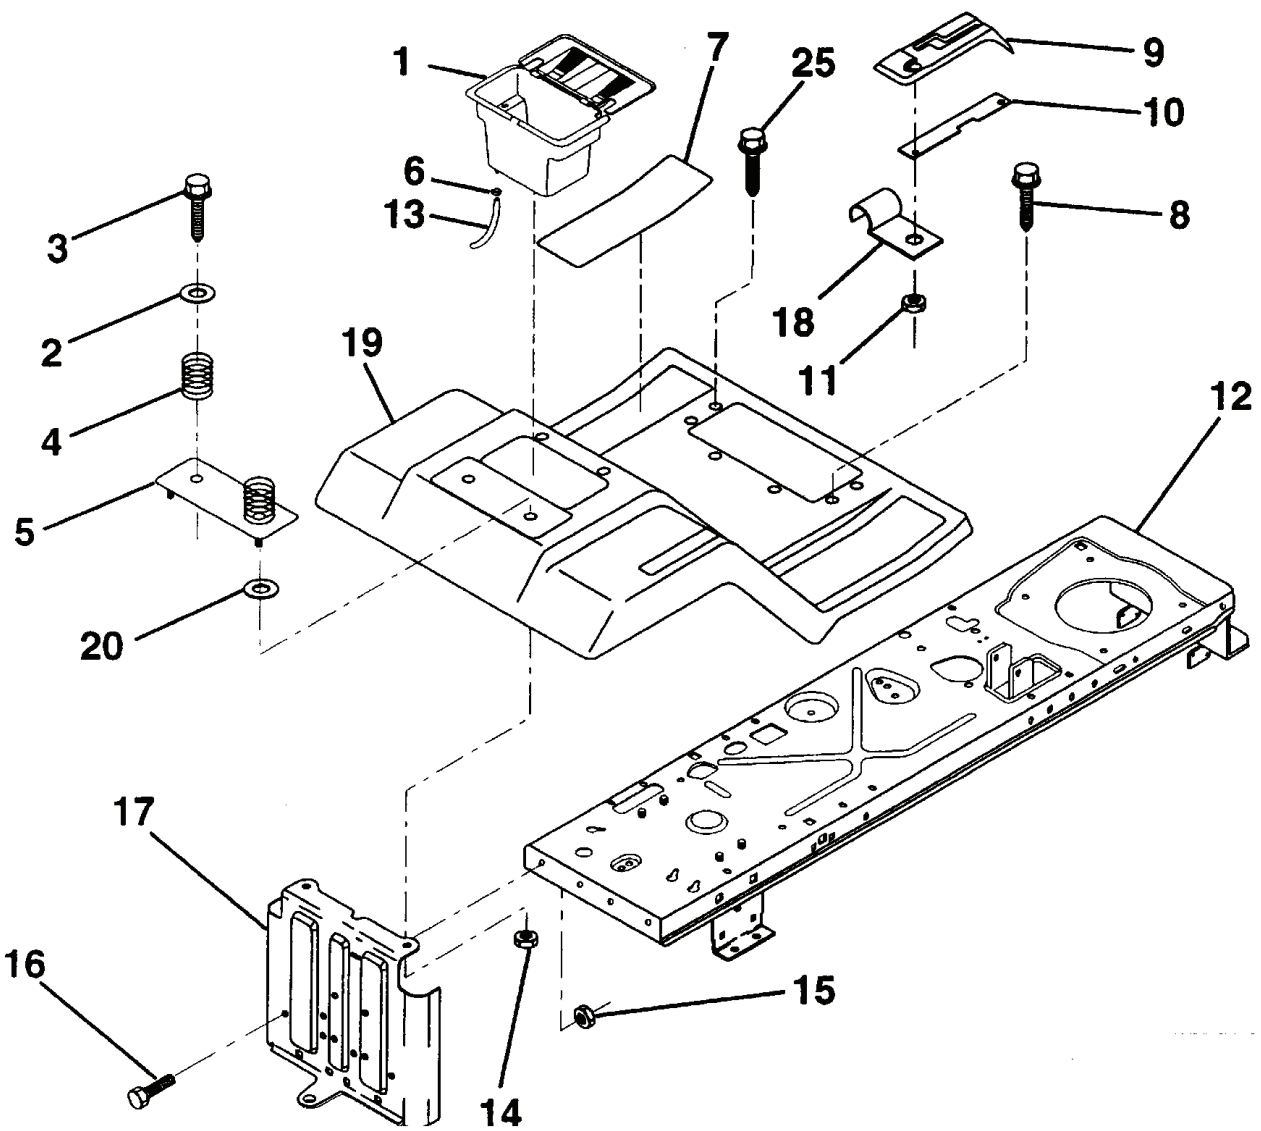

B

REF.	PART NO.	DESCRIPTION	REMARK	QTY.	KIT
1	532129965	CASE		1	
2	819132012	WASHER		1	
3	817490612	SCREW		1	
4	532124181	SPRING		1	
5	532125142	PLATE		1	
6	532109596	CLAMP		1	
7	532124144	MAT		1	
8	817490512	SCREW		1	
9	532126996	BRACKET		1	
10	532139783	BAR		1	
11	532124346	NUT		1	
12	532140784	ASSEMBLY FRAME		1	
13	532109238	HOSE		1	
14	873510400	NUT		1	
15	873680500	NUT		1	
16	874760512	BOLT		1	
17	532127880	ENDPLATE		1	
18	532126470	CLIP		1	
19	532125141	COVER		1	
20	819091413	WASHER		1	
25	817490516	SCREW		1