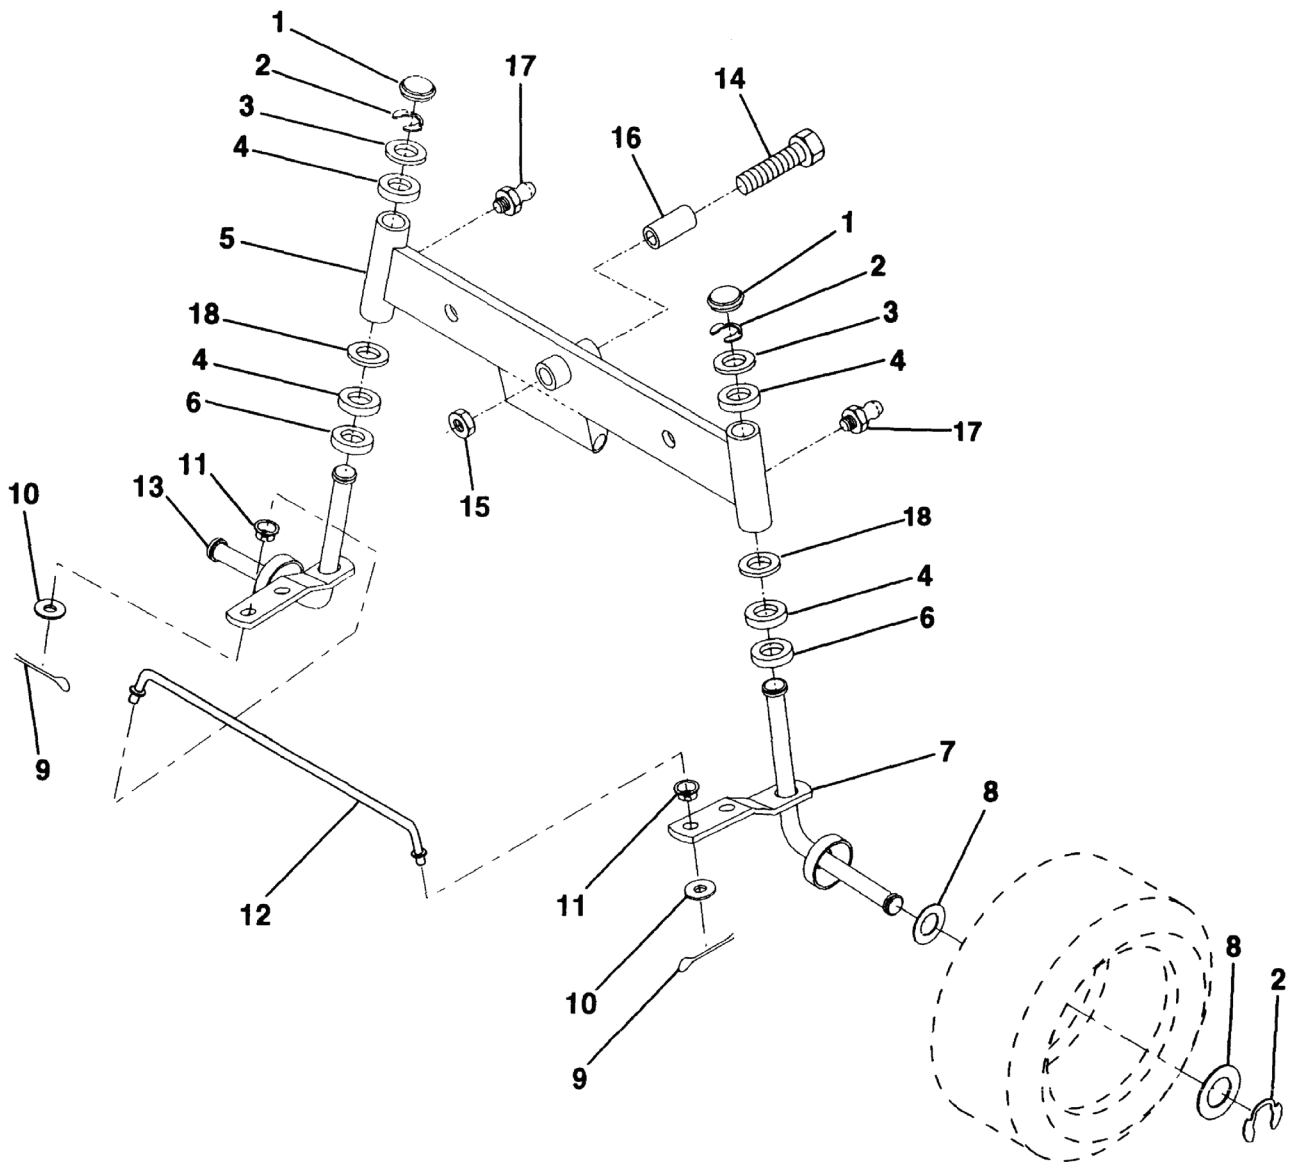

**E**

---

REF.	PART NO.	DESCRIPTION	REMARK	QTY.	KIT
1	532124416	INSERT		1	
2	532124701	NUT		1	
3	819133808	WASHER		1	
4	532124415	STEERING WHEEL		1	
5	532127396	SLEEVE		1	
6	817431008	SCREW		1	
7	532102803	BUSHING		1	
8	532123651	STEERING SHAFT		1	
9	532124210	CLIP		1	
10	532123438	BUSHING		1	
11	812000045	RETAINER RING		1	
12	819211616	WASHER		1	
13	532104820	ADAPTER		1	

**G**

---

REF.	PART NO.	DESCRIPTION	REMARK	QTY.	KIT
1	532132566	LINK		1	
2	874780828	BOLT		1	
5	532121926	GEAR RIM		1	
6	532121927	BUSHING		1	
7	873030800	NUT		1	
8	532126472	CLIP		1	
9	873680800	NUT		1	
10	876020412	SPLIT PIN		1	
11	819131316	WASHER		1	
12	532126847	BUSHING		1	
13	874760516	BOLT		1	
14	819111416	WASHER		1	
15	872110606	BOLT		1	
17	532137096	SUPPORT		1	
20	873800600	NUT		1	
21	873680500	NUT		1	

D

---

REF.	PART NO.	DESCRIPTION	REMARK	QTY.	KIT
1	532132735	HUB CAP		1	
2	532138394	FUEL TANK		1	
3	532123487	HOSE CLAMP		1	
4	532008544	LINE FUEL LT 10/36		1	
5	532008548	HOSE		1	
6	873510400	NUT		1	
7	532124996	CLIP		1	
8	819091216	WASHER		1	
9	874760428	BOLT		1	
10	819091413	WASHER		1	
11	532121249	SPACER		1	
12	532003720	SPRING		1	
13	532126450	CLIP		1	
14	532126115	KNOB		1	
15	532122023	SEGMENT		1	
16	532124346	NUT		1	
17	872110404	BOLT		1	
18	532130745	BRACKET		1	
19	532134744	CROSS BRACE		1	
20	818000408	SCREW		1	
21	532134014	PLUG		1	

H

---

REF.	PART NO.	DESCRIPTION	REMARK	QTY.	KIT
1	532121232	HUB CAP		1	
2	812000029	RETAINER RING		1	
3	532121748	WASHER		1	
4	532124937	BEARING COL. STRG.		1	
5	532140212	AXLE		1	
6	532124931	WASHER		1	
7	532137062	SPINDLE		1	
8	532121749	WASHER		1	
9	876020412	SPLIT PIN		1	
10	819131316	WASHER		1	
11	532126847	BUSHING		1	
12	532130465	ROD		1	
13	532137061	SPINDLE		1	
14	874011056	BOLT		1	
15	873901000	NUT		1	
16	532140247	SPACER		1	
17	532124836	NIPPLE		1	
18	819272016	WASHER		1	