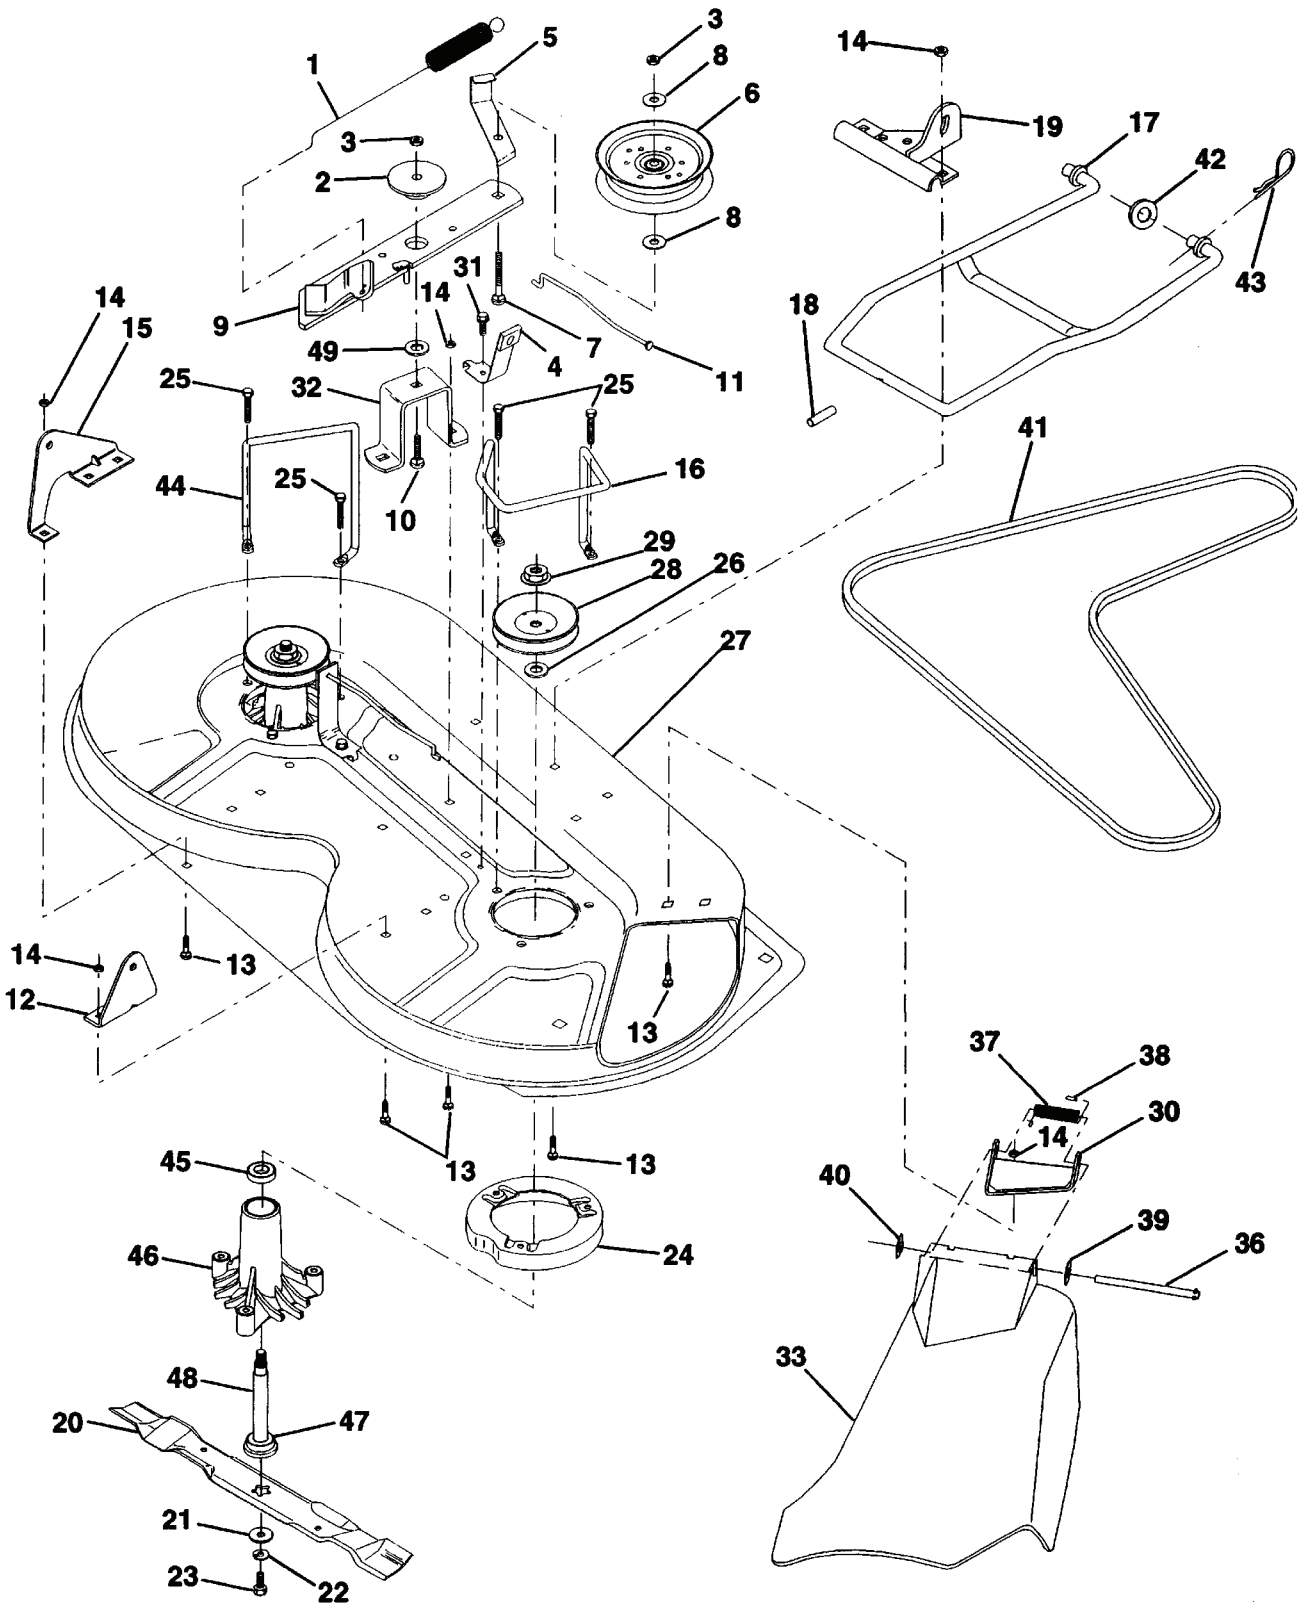

M

REF.	PART NO.	DESCRIPTION	REMARK	QTY.	KIT
1	532140064	SPRING		1	
2	532122052	SPACER		1	
3	873800600	NUT		1	
4	532130840	BRAKE LEVER		1	
5	532131251	BELT GUIDE		1	
6	532121316	PULLEY		1	
7	872110616	BOLT		1	
8	819131410	WASHER		1	
9	532140092	LEVER		1	
10	872110608	BOLT		1	
11	532130841	ARM		1	
12	532127356	BRACKET		1	
13	872140505	BOLT		1	
14	873680500	NUT		1	
15	532127357	BRACKET		1	
16	532140093	KEEPER, R.H.		1	
17	532128508	SUPPORT		1	
18	532128511	PIN RETAINING SCREW		1	
19	532127380	BRACKET		1	
20	532140101	RIDE ON BLADE		1	
20	532127841	BLADE		1	
21	532140296	WASHER		1	
22	810030600	WASHER		1	
23	532850857	BOLT		1	
24	532140329	STRIPPER		1	
25	873760528	SCREW		1	
26	532129963	WASHER		1	
27	532129983	CUTTER DECK		1	
28	532129207	PULLEY		1	
29	873050900	NUT		1	
30	532136631	BRACKET		1	
31	817490508	SCREW		1	
32	532122051	HOLDER		1	
33	532131560	GUARD DISCHARGE LT10/36D		1	
36	532121980	ROD		1	
37	532123713	SPRING		1	
38	532105304	HUB CAP		1	
39	819111016	WASHER		1	
40	532110452	NUT		1	
41	532131264	BELT		1	
42	819171616	WASHER		1	
43	532124660	CIRCLIP		1	
44	532140608	HOLDER		1	
45	532110485	BEARING		1	
46	532128774	BEARING HOUSING		1	
47	532129895	BEARING		1	
48	532137645	SHAFT		1	
--	532130794	MANDREL		1	
--	532140979	CUTTER DECK,CPL.		1	
49	532133943	WASHER		1