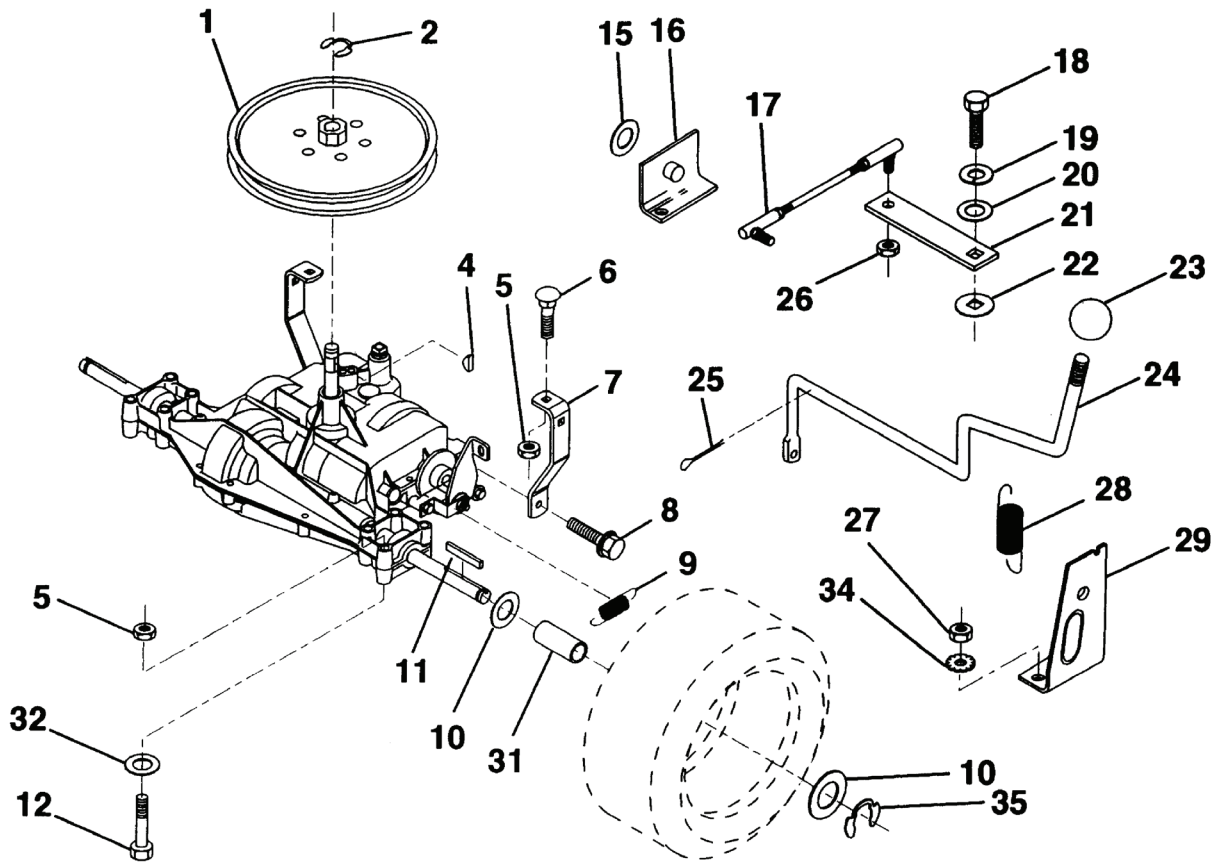

L

REF.	PART NO.	DESCRIPTION	REMARK	QTY.	KIT
1	532123385	PULLEY		1	
2	812000028	CLIP		1	
4	532125096	WOODRUFF KEY		1	
5	873680500	NUT		1	
6	872140506	BOLT		1	
7	532123378	HOLDER		1	
8	817490512	SCREW		1	
9	532110422	SPRING		1	
10	532121749	WASHER		1	
11	532123583	KEY		1	
12	874760540	BOLT		1	
15	819171616	WASHER		1	
16	532124600	BRACKET		1	
17	532126293	JOINT		1	
18	871040412	BOLT		1	
19	810040400	WASHER		1	
20	819091210	WASHER		1	
21	532126292	LEVER		1	
22	532105701	WASHER		1	
23	532121274	KNOB		1	
23	532106933	KNOB		1	
24	532128215	GEAR LEVER		1	
25	876020416	SPLIT PIN		1	
26	873810500	NUT		1	
27	873510500	NUT		1	
28	532128085	SPRING		1	
29	532128084	BRACKET		1	
31	532137057	SPACER		1	
32	819111116	WASHER		1	
34	811050500	WASHER		1	
35	812000001	RETAINER RING		1