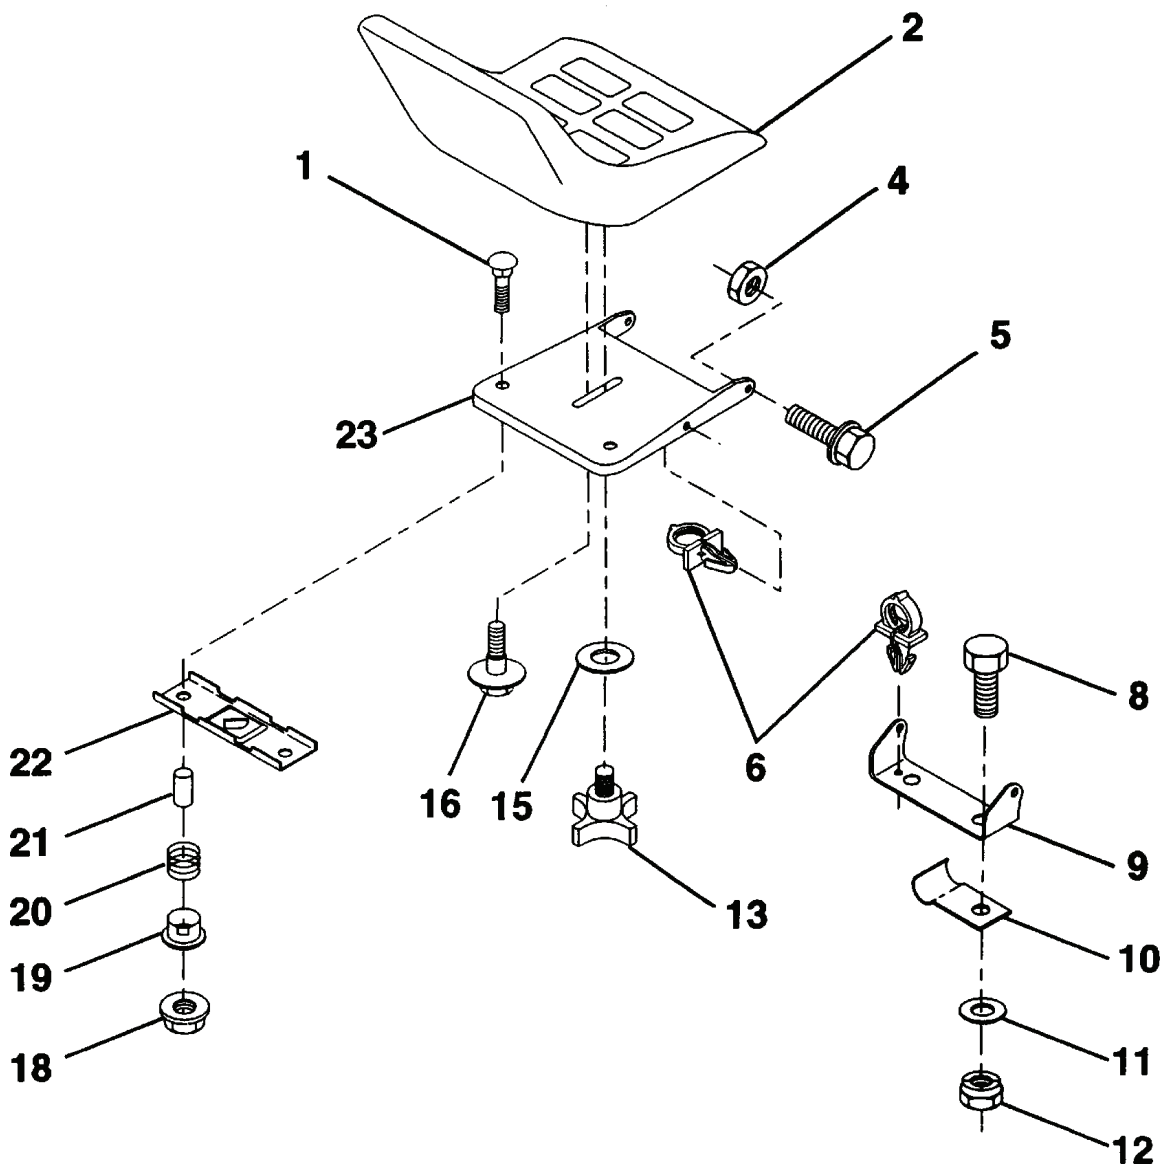

C

REF.	PART NO.	DESCRIPTION	REMARK	QTY.	KIT
1	872050411	BOLT		1	
2	532127398	SEAT		1	
4	873680500	NUT		1	
5	532105529	BOLT		1	
6	532140407	CLIP		1	
8	874760612	BOLT		1	
9	532140551	BRACKET		1	
10	532126471	CLIP		1	
11	819131210	WASHER		1	
12	873680600	NUT		1	
13	532120068	KNOB		1	
15	819171912	WASHER		1	
16	532127018	BOLT		1	
18	532123976	LOCKNUT		1	
19	532121248	BUSHING		1	
20	532121250	SPRING		1	
21	532134300	SPACER		1	
22	532121246	BRACKET		1	
23	532140552	BRACKET		1