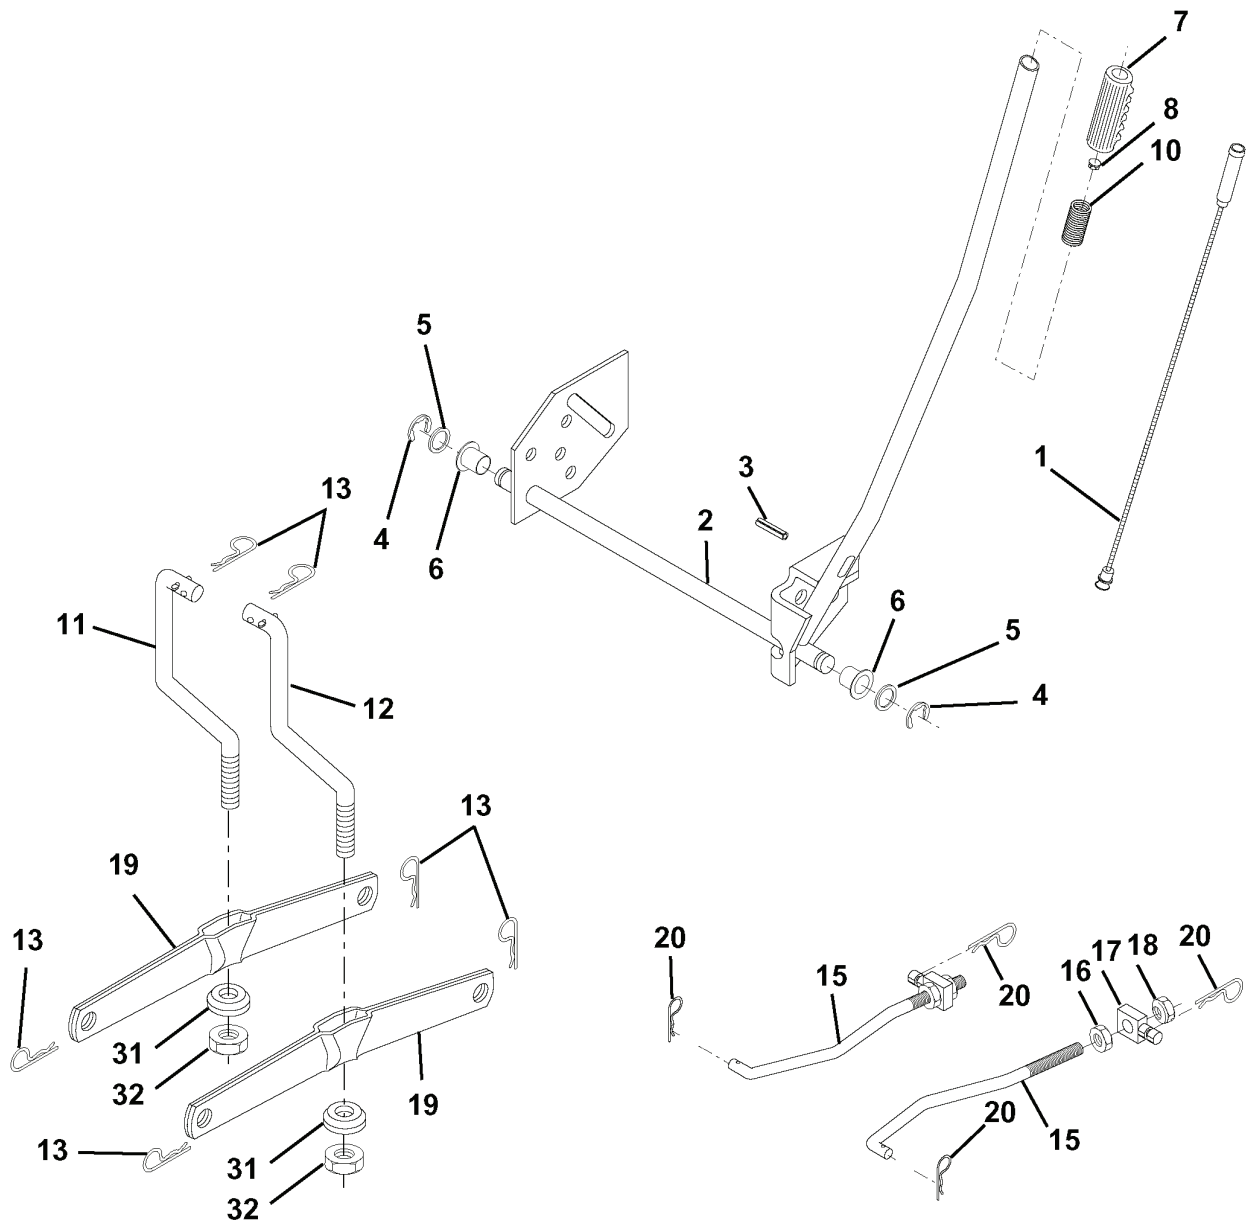

REPAIR PARTS

TRACTOR - MODEL NO. LT130 (954140004A), PRODUCT NO. 954 1400-04
MOWER LIFT

REF.	PART NO.	DESCRIPTION	REMARK	QTY.	KIT
1	532136973	WIRE		1	
2	532145117	LEVER		1	
3	532105767	PIN RETAINING SCREW		1	
4	812000002	RETAINER RING		1	
5	819211621	WASHER		1	
6	532120183	BEARING		1	
7	532109413	GRIP		1	
8	532124526	KNOB		1	
10	532122512	SPRING		1	
11	532139865	LINK		1	
12	532139866	LINK		1	
13	532124670	RETAINER RING		1	
15	532127218	LINK		1	
16	873350800	NUT		1	
17	532130171	BRACKET		1	
18	873800800	NUT		1	
19	532139868	LEVER		1	
20	532124660	CIRCLIP		1	
31	532140302	BEARING		1	
32	873540600	NUT		1