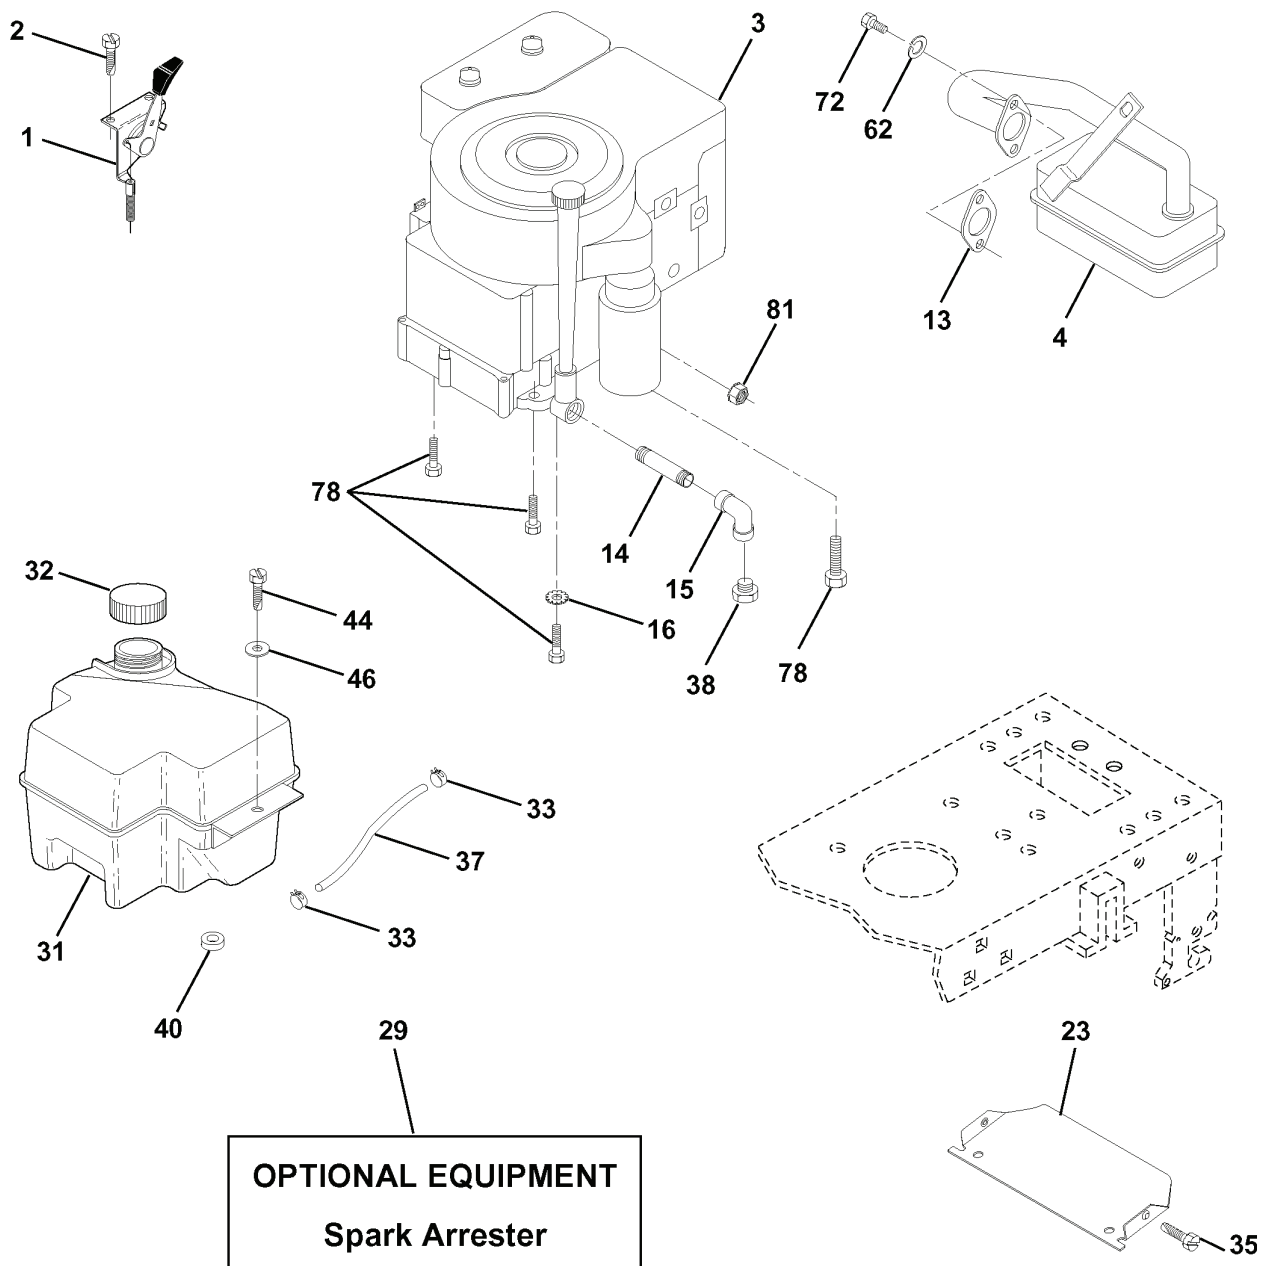

REPAIR PARTS

TRACTOR - MODEL NO. LT130 (954140004A), PRODUCT NO. 954 1400-04
CHASSIS AND ENCLOSURES

REF.	PART NO.	DESCRIPTION	REMARK	QTY.	KIT
1	532153871	FRAME		1	
2	532140356	DRAWBAR		1	
3	817490612	SCREW		1	
4	819131216	WASHER		1	
5	532155272	DAMPER		1	
10	872140608	BOLT		1	
11	532155927	PLATE		1	
13	532157262	PLATE		1	
14	817490608	SCREW		1	
17	532156051	HOOD		1	
20	532156437	PLATE		1	
23	532124028	BUSHING		1	
25	819131312	WASHER		1	
26	873800600	NUT		1	
28	532149776	GRILL		1	
29	532149777	LENS		1	
30	532156489	GUARD		1	
31	532139976	BRACKET		1	
37	817490508	SCREW		1	
38	532139886	BRACKET		1	
39	532139887	BRACKET		1	
51	873800400	NUT		1	
52	819091416	WASHER		1	
53	532150067	BRACKET		1	
57	874780412	BOLT		1	
58	532150127	AIR CONDUCTOR		1	
60	872140606	BOLT		1	
64	532154798	PANEL		1	
74	873680600	NUT		1	
80	532155854	RETAINER		1	
129	819091016	WASHER		1	
134	532150132	ROD		1	
140	532150556	BRACKET		1	
142	532156095	PLATE		1	
143	532154966	BRACKET		1	
144	532154207	HOLDER		1	
146	532154334	SCREW		1	
--	532005479	PLUG		1	

REPAIR PARTS

TRACTOR - MODEL NO. LT130 (954140004A), PRODUCT NO. 954 1400-04
ENGINE

REF.	PART NO.	DESCRIPTION	REMARK	QTY.	KIT
1	532140310	CONTROL		1	
2	817720410	SCREW		1	
4	532137348	MUFFLER, CPL.		1	
13	532272293	GASKET		1	
14	813280324	PIPE		1	
15	813200300	ELBOW		1	
16	811050600	WASHER		1	
23	532156123	PROTECTOR		1	
29	532137180	SPARK ARRESTER KIT		1	
31	532140280	TANK		1	
32	532140527	FUEL CAP		1	
33	532123487	HOSE CLAMP		1	
35	817490512	SCREW		1	
37	532137040	HOSE		1	
40	532124028	BUSHING		1	
44	817490412	SCREW		1	
46	819091416	WASHER		1	
62	810040500	WASHER		1	
72	871070512	BOLT		1	
78	817490620	SCREW		1	
81	532128861	NUT		1	