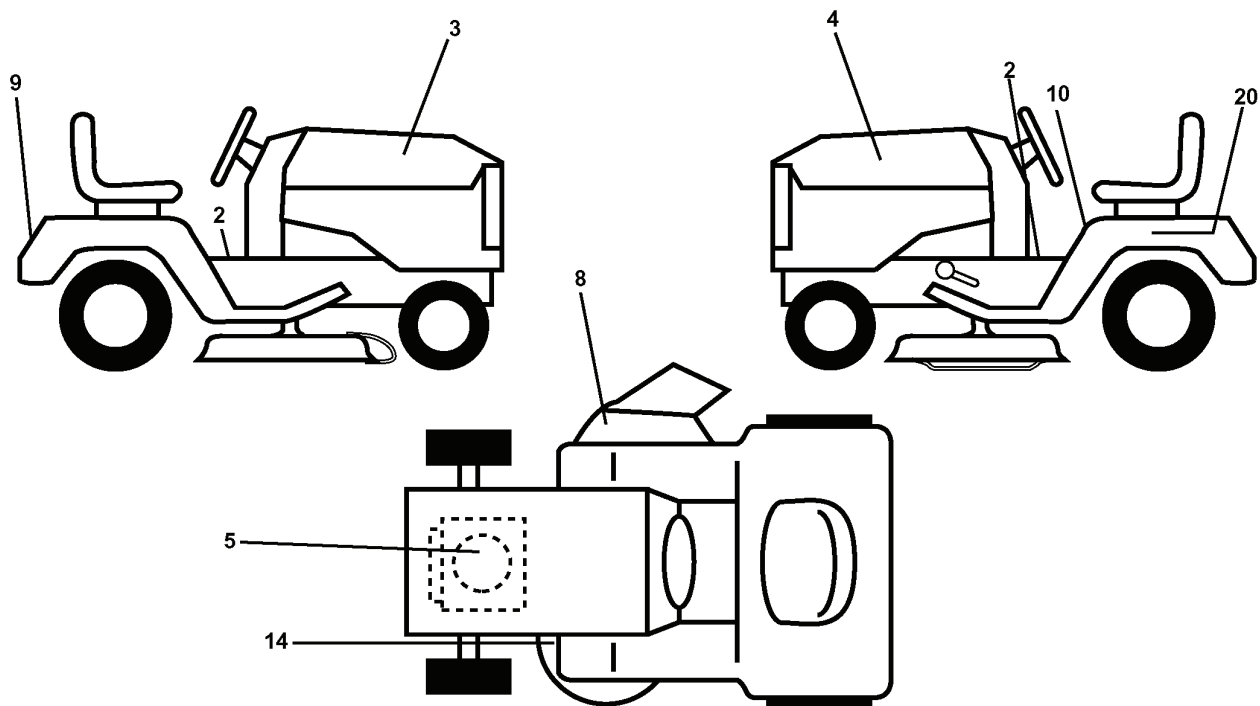

REPAIR PARTS

TRACTOR - MODEL NO. LT130 (954140004A), PRODUCT NO. 954 1400-04
SEAT ASSEMBLY

REF.	PART NO.	DESCRIPTION	REMARK	QTY.	KIT
1	532140838	SEAT		1	
2	532140551	BRACKET		1	
3	874760616	BOLT		1	
4	819131610	WASHER		1	
5	532145006	CLIP		1	
6	873800600	NUT		1	
7	532124181	SPRING		1	
8	817490616	SCREW		1	
9	819131614	WASHER		1	
10	532155925	BRACKET		1	
11	532120068	KNOB		1	
12	532121246	BRACKET		1	
13	532121248	BUSHING		1	
14	872050411	BOLT		1	
15	532134300	SPACER		1	
16	532121250	SPRING		1	
17	532123976	LOCKNUT		1	
18	532124238	HUB CAP		1	
21	532153236	SCREW		1	
22	873800500	LOCK NUT		1	
24	819171912	WASHER		1	
25	532127018	BOLT		1	

REPAIR PARTS

TRACTOR - MODEL NO. LT130 (954140004A), PRODUCT NO. 954 1400-04

DECALS

REF.	PART NO.	DESCRIPTION	REMARK	QTY.	KIT
2	532156369	DECALC.OPERATEUR		1	
3	532150724	DECAL		1	
4	532150723	DECAL		1	
5	532273212	DECAL		1	
8	532137259	DECAL		1	
9	532150617	DECAL		1	
10	532157140	DECAL		1	
14	532136832	DECAL		1	
20	532146451	DECAL		1	
--	532154515	FOOT REST		1	
--	532154516	FOOT REST		1	
--	532138311	DECAL		1	
--	LSB42			1	
--	C42	GRASS CATCHER 42"/9540405-09		1	
--	LC05	WHEEL WEIGHTS (PAIR)		1	
--	LBD48	SNOW BLADE		1	