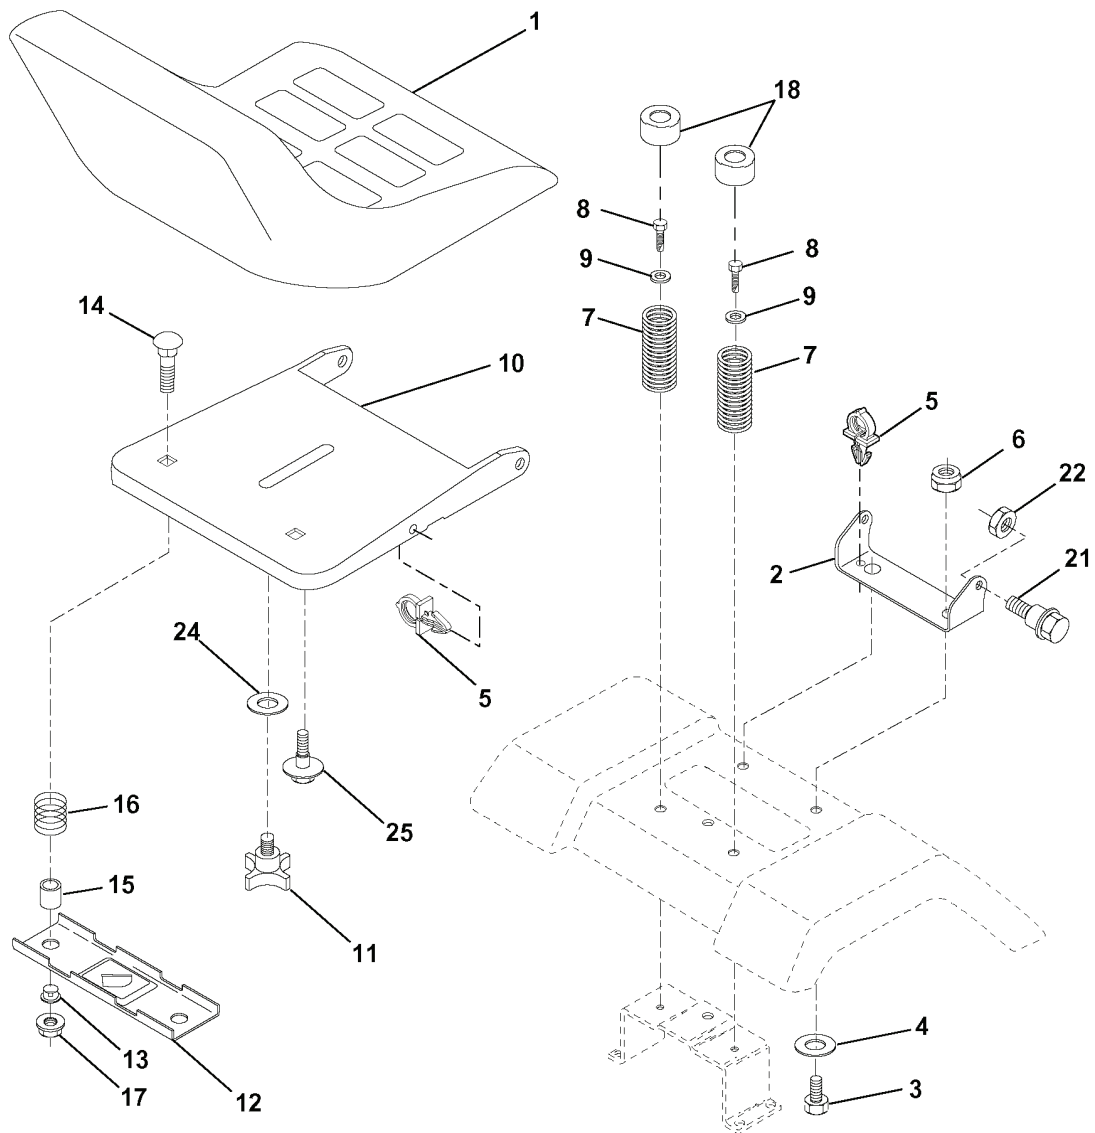

REPAIR PARTS

TRACTOR - MODEL NO. LT130 (954140004A), PRODUCT NO. 954 1400-04
ENGINE

REF.	PART NO.	DESCRIPTION	REMARK	QTY.	KIT
1	532140310	CONTROL		1	
2	817720410	SCREW		1	
4	532137348	MUFFLER, CPL.		1	
13	532272293	GASKET		1	
14	813280324	PIPE		1	
15	813200300	ELBOW		1	
16	811050600	WASHER		1	
23	532156123	PROTECTOR		1	
29	532137180	SPARK ARRESTER KIT		1	
31	532140280	TANK		1	
32	532140527	FUEL CAP		1	
33	532123487	HOSE CLAMP		1	
35	817490512	SCREW		1	
37	532137040	HOSE		1	
40	532124028	BUSHING		1	
44	817490412	SCREW		1	
46	819091416	WASHER		1	
62	810040500	WASHER		1	
72	871070512	BOLT		1	
78	817490620	SCREW		1	
81	532128861	NUT		1	

REPAIR PARTS

TRACTOR - MODEL NO. LT130 (954140004A), PRODUCT NO. 954 1400-04
SEAT ASSEMBLY

REF.	PART NO.	DESCRIPTION	REMARK	QTY.	KIT
1	532140838	SEAT		1	
2	532140551	BRACKET		1	
3	874760616	BOLT		1	
4	819131610	WASHER		1	
5	532145006	CLIP		1	
6	873800600	NUT		1	
7	532124181	SPRING		1	
8	817490616	SCREW		1	
9	819131614	WASHER		1	
10	532155925	BRACKET		1	
11	532120068	KNOB		1	
12	532121246	BRACKET		1	
13	532121248	BUSHING		1	
14	872050411	BOLT		1	
15	532134300	SPACER		1	
16	532121250	SPRING		1	
17	532123976	LOCKNUT		1	
18	532124238	HUB CAP		1	
21	532153236	SCREW		1	
22	873800500	LOCK NUT		1	
24	819171912	WASHER		1	
25	532127018	BOLT		1	