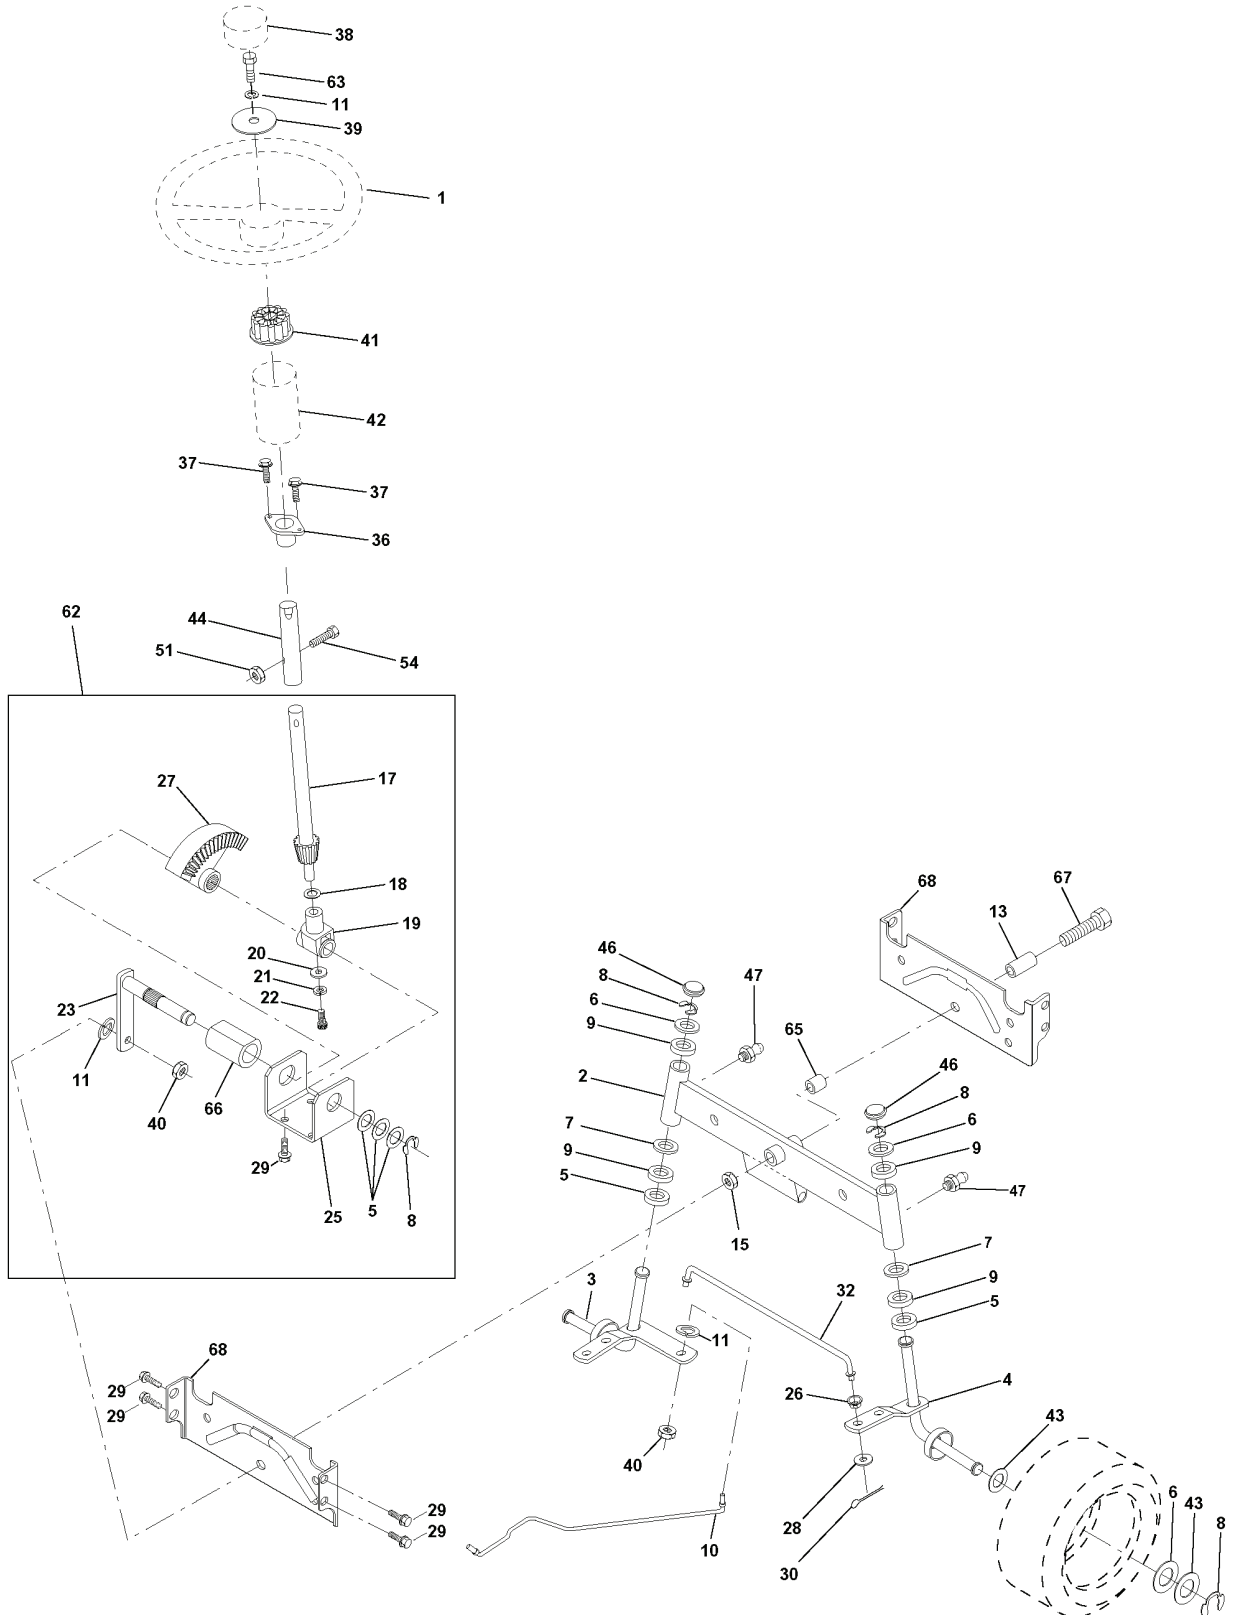

REPAIR PARTS

TRACTOR - MODEL NO. LT130 (954140004A), PRODUCT NO. 954 1400-04
STEERING ASSEMBLY

REF.	PART NO.	DESCRIPTION	REMARK	QTY.	KIT
1	532124415	STEERING WHEEL		1	
2	532154427	SHAFT		1	
3	532154422	SPINDLE		1	
4	532154423	SPINDLE		1	
5	532124931	WASHER		1	
6	532121748	WASHER		1	
7	819272016	WASHER		1	
8	812000029	RETAINER RING		1	
9	532124937	BEARING COL. STRG.		1	
10	532156438	LINK		1	
11	810040600	WASHER		1	
13	532154779	SPACER		1	
15	873901000	NUT		1	
17	532156546	SHAFT		1	
18	532057079	WASHER		1	
19	532124035	BRACKET		1	
20	532126684	SHIM		1	
21	810040400	WASHER		1	
22	871100410	SCREW		1	
23	532127501	SHAFT		1	
25	532154406	BRACKET		1	
26	532126847	BUSHING		1	
27	532136874	ECCENTRIC DISC		1	
28	819131416	WASHER		1	
29	817490612	SCREW		1	
30	876020412	SPLIT PIN		1	
32	532130465	ROD		1	
36	532155099	BUSHING		1	
37	532152927	SCREW		1	
38	532124416	INSERT		1	
39	819133808	WASHER		1	
40	532124701	NUT		1	
41	532100711	ADAPTER		1	
42	532155092	SLEEVE		1	
43	532121749	WASHER		1	
44	532153720	STEERING PINION		1	
46	532121232	HUB CAP		1	
47	532124836	NIPPLE		1	
51	873800500	LOCK NUT		1	
54	874780520	BOLT		1	
62	532156594	STEERING GEAR. KIT		1	
63	874780616	BOLT		1	
65	532154780	BUSHING		1	
66	532154404	BUSHING		1	
67	874781044	SCREW		1	
68	532154429	SHAFT		1