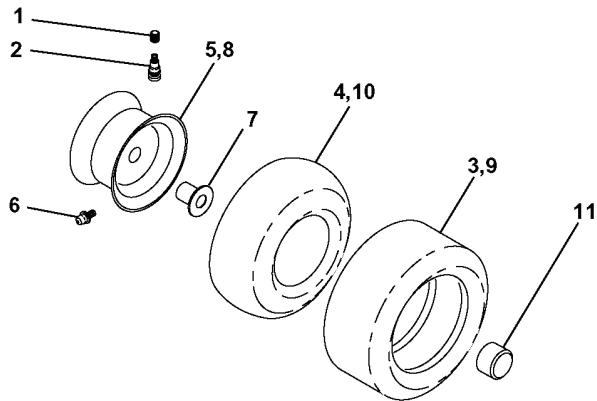

REPAIR PARTS

TRACTOR - MODEL NO. LT130 (954140004A), PRODUCT NO. 954 1400-04
SEAT ASSEMBLY

REF.	PART NO.	DESCRIPTION	REMARK	QTY.	KIT
1	532140838	SEAT		1	
2	532140551	BRACKET		1	
3	874760616	BOLT		1	
4	819131610	WASHER		1	
5	532145006	CLIP		1	
6	873800600	NUT		1	
7	532124181	SPRING		1	
8	817490616	SCREW		1	
9	819131614	WASHER		1	
10	532155925	BRACKET		1	
11	532120068	KNOB		1	
12	532121246	BRACKET		1	
13	532121248	BUSHING		1	
14	872050411	BOLT		1	
15	532134300	SPACER		1	
16	532121250	SPRING		1	
17	532123976	LOCKNUT		1	
18	532124238	HUB CAP		1	
21	532153236	SCREW		1	
22	873800500	LOCK NUT		1	
24	819171912	WASHER		1	
25	532127018	BOLT		1	

REPAIR PARTS

TRACTOR - MODEL NO. LT130 (954140004A), PRODUCT NO. 954 1400-04

DECALS

REF.	PART NO.	DESCRIPTION	REMARK	QTY.	KIT
2	532156369	DECALC.OPERATEUR		1	
3	532150724	DECAL		1	
4	532150723	DECAL		1	
5	532273212	DECAL		1	
8	532137259	DECAL		1	
9	532150617	DECAL		1	
10	532157140	DECAL		1	
14	532136832	DECAL		1	
20	532146451	DECAL		1	
--	532154515	FOOT REST		1	
--	532154516	FOOT REST		1	
--	532138311	DECAL		1	
--	LSB42			1	
--	C42	GRASS CATCHER 42"/9540405-09		1	
--	LC05	WHEEL WEIGHTS (PAIR)		1	
--	LBD48	SNOW BLADE		1	

REPAIR PARTS

TRACTOR - MODEL NO. LT130 (954140004A), PRODUCT NO. 954 1400-04

WHEELS & TIRES

REF.	PART NO.	DESCRIPTION	REMARK	QTY.	KIT
1	532059192	CAP VALVE		1	
2	532065139	NIPPLE		1	
3	532106222	TIRE		1	
4	532059904	HOSE		1	
5	532138336	RIM		1	
6	532124957	FITTING		1	
7	532124959	BEARING		1	
8	532138337	RIM SPROCKET		1	
9	532124635	TIRE		1	
10	532124926	HOSE		1	
11	532104757	HUB CAP		1	
--	532144334	SEALING FOAM		1	