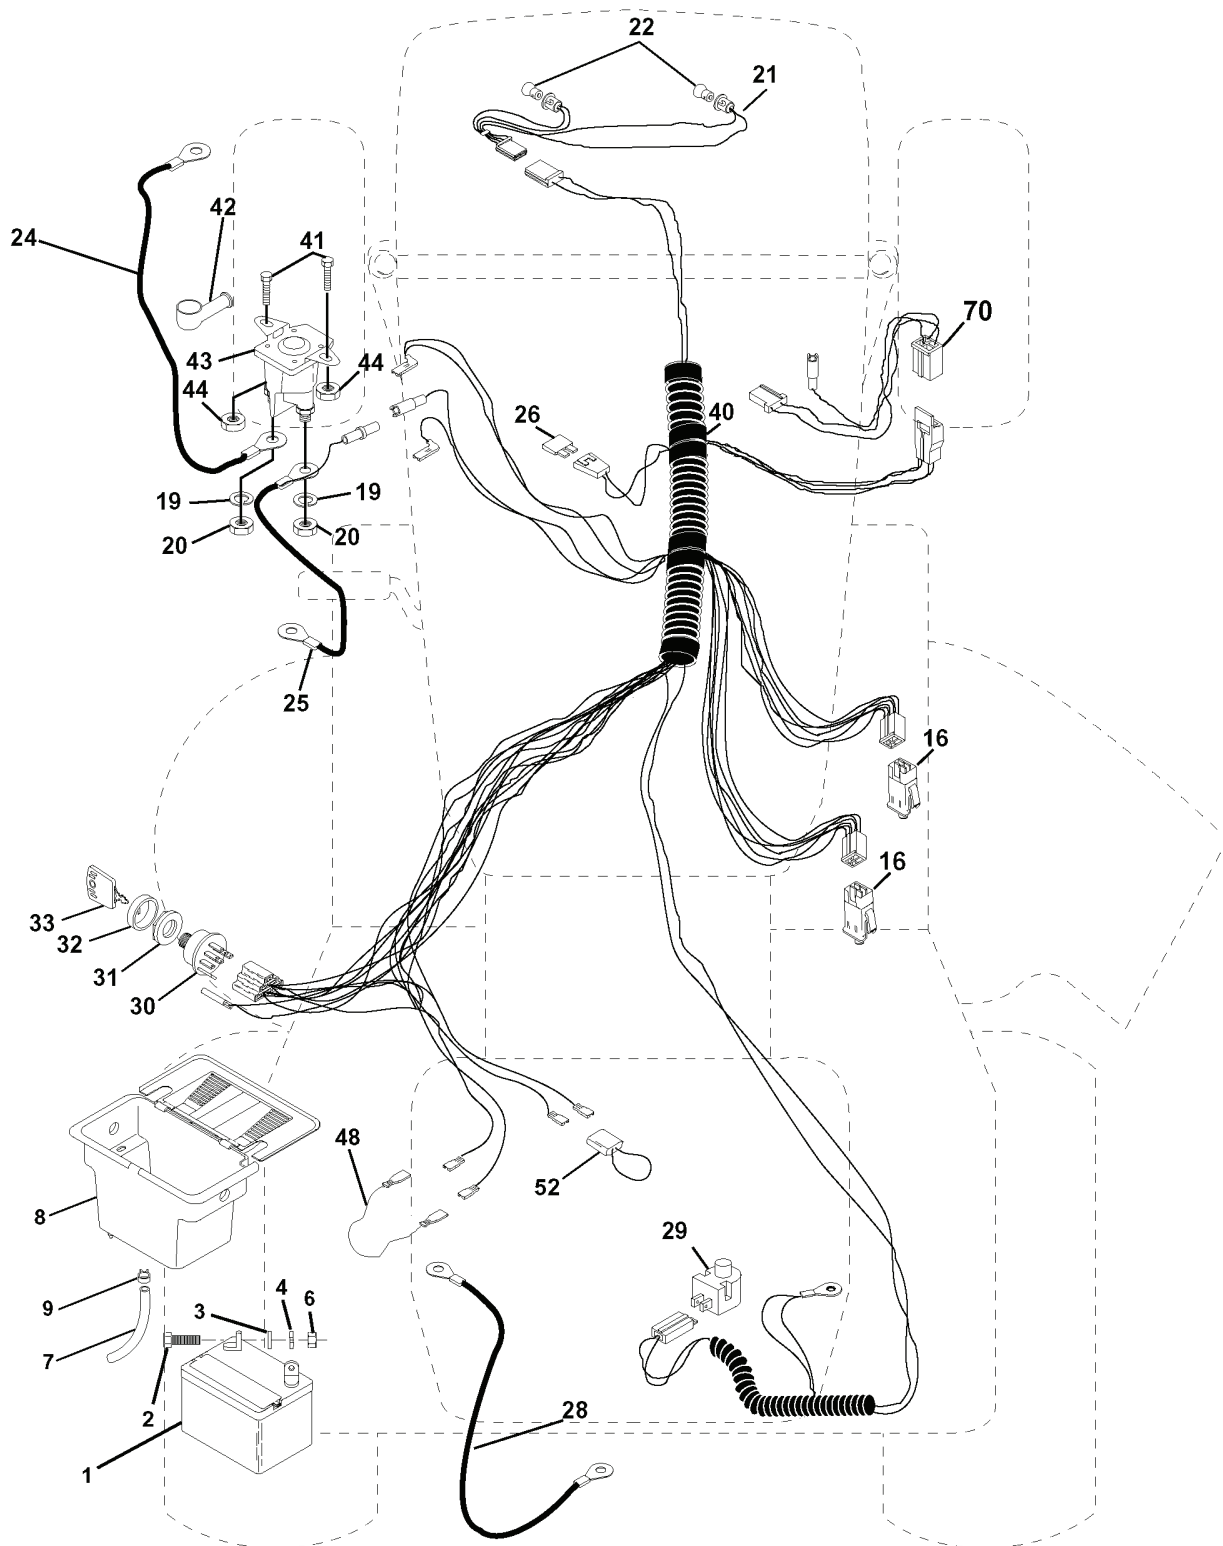

LT130, 954140004A, 1997-01

SPARE PARTS LIST

REPAIR PARTS

TRACTOR - MODEL NO. LT130 (954140004A), PRODUCT NO. 954 1400-04

ELECTRICAL

REF.	PART NO.	DESCRIPTION	REMARK	QTY.	KIT
1	532146139	BATTERY		1	
2	874760412	BOLT		1	
3	819091016	WASHER		1	
4	810040400	WASHER		1	
6	873220400	NUT		1	
7	532109238	HOSE		1	
8	532156417	BOX		1	
9	532109596	CLAMP		1	
16	532153664	SWITCH		1	
19	810090400	WASHER		1	
20	873350400	NUT		1	
21	532136850	HARNESS		1	
22	532004152	BULB		1	
24	532124780	CABLE		1	
25	532146147	CABLE		1	
26	532108824	FUSE		1	
28	532124773	CABLE		1	
29	532121305	SWITCH		1	
30	532140301	SWITCH		1	
31	532124211	NUT		1	
32	532141226	COVER		1	
33	532122147	KEY		1	
40	532156442	CABLE ASSY		1	
41	871110408	BOLT		1	
42	532131563	COVER		1	
43	532145673	SOLENOID		1	
44	873640400	NUT		1	
48	532140844	ADAPTER		1	
52	532141940	WIRE		1	
70	532140413	HARNESS		1	