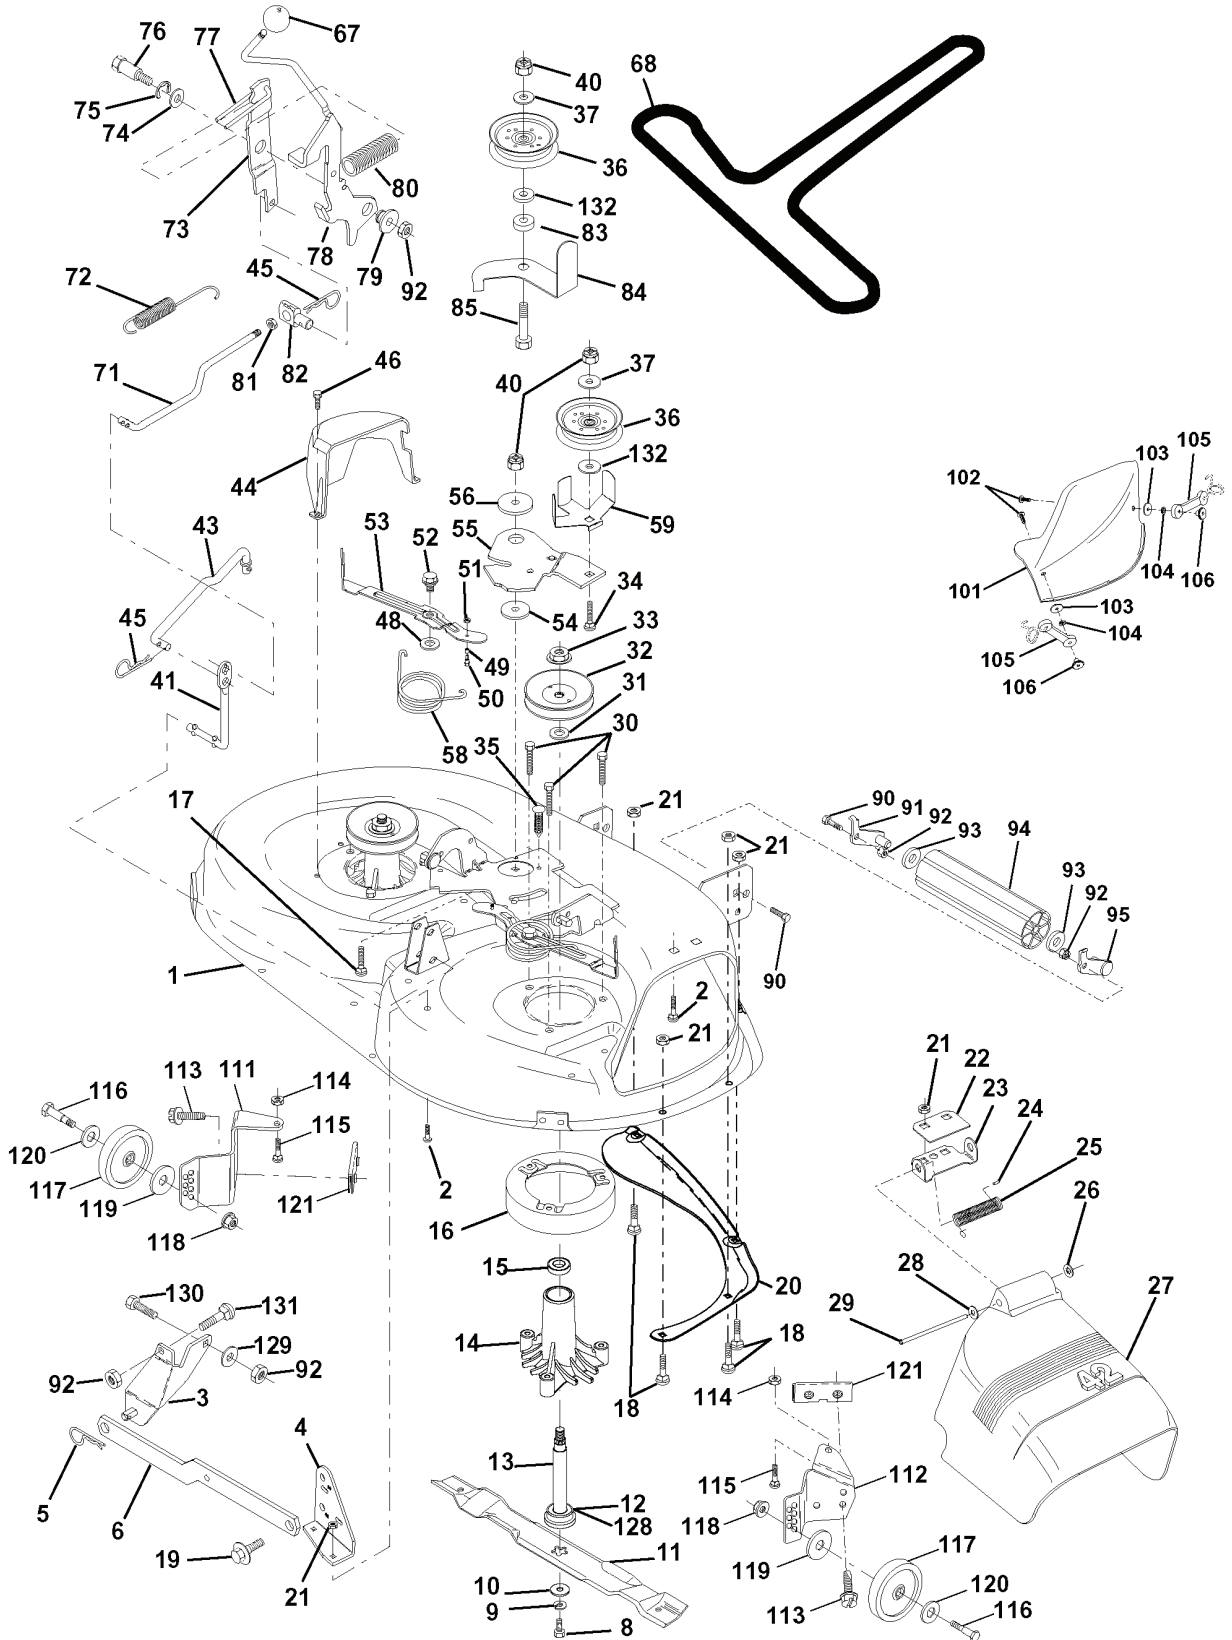

REPAIR PARTS

TRACTOR - MODEL NO. LT130 (954140004A), PRODUCT NO. 954 1400-04
MOWER DECK

REF.	PART NO.	DESCRIPTION	REMARK	QTY.	KIT
1	532144393	COVER		1	
2	872140506	BOLT		1	
3	532138017	BRACKE		1	
4	532138440	BRACKET		1	
5	532124670	RETAINER RING		1	
6	532130832	LEVER		1	
8	532850857	BOLT		1	
9	810030600	WASHER		1	
10	532140296	WASHER		1	
11	532134149	RIDE ON BLADE		1	
12	532129895	BEARING		1	
13	532137645	SHAFT		1	
14	532128774	BEARING HOUSING		1	
15	532110485	BEARING		1	
16	532140329	STRIPPER		1	
17	872110610	BOLT		1	
18	872140505	BOLT		1	
19	532132827	SPEC. BOLT		1	
20	532136888	BAFFLE		1	
21	873680500	NUT		1	
22	532134753	PLATE		1	
23	532131267	BRACKET		1	
24	532105304	HUB CAP		1	
25	532123713	SPRING		1	
26	532110452	NUT		1	
27	532130968	DEFLECTOR		1	
28	819111016	WASHER		1	
29	532131491	SHAFT		1	
30	532138776	SCREW		1	
31	532129963	WASHER		1	
32	532153535	PULLEY		1	
33	532137266	NUT		1	
34	872110614	BOLT		1	
35	532133835	XMAS TREE FASTNER		1	
36	532131494	PULLEY		1	
37	819131316	WASHER		1	
40	873680600	NUT		1	
41	532133551	LINK		1	
43	532140083	ROD		1	
44	532140088	GUARD		1	
45	532124788	RETAINER RING		1	
46	532137729	SCREW		1	
48	532133944	WASHER		1	
49	532155066	BUSHING		1	
50	532131340	BOLT		1	
51	532069180	NUT		1	
52	532139888	BOLT		1	
53	532157388	LEVER		1	
54	532133943	WASHER		1	
55	532155046	LEVER		1	
56	532122052	SPACER		1	
58	532140086	SPRING		1	
59	532141043	GUARD		1	
67	532106933	KNOB		1	
68	532144200	BELT		1	
71	532142427	ROD		1	
72	532131870	SPRING		1	
73	532127847	LEVER		1	
74	532121748	WASHER		1	
75	812000029	RETAINER RING		1	
76	532128903	BOLT		1	
77	532127845	BRACKET		1	
78	532154809	LEVER		1	
79	532127498	BUSHING		1	
80	532153701	SPRING		1	
81	873350600	NUT		1	
82	532142028	BRACKET		1	
83	532120958	WASHER		1	
84	532144394	BELT GUIDE		1	
85	872140618	BOLT		1	
90	874760616	BOLT		1	
91	532132274	BRACKET		1	
92	873800600	NUT		1	
93	819171416	WASHER		1	
94	532132264	ROLLER		1	
95	532132273	BRACKET		1	
101	532136420	COVER		1	
102	871161010	SCREW		1