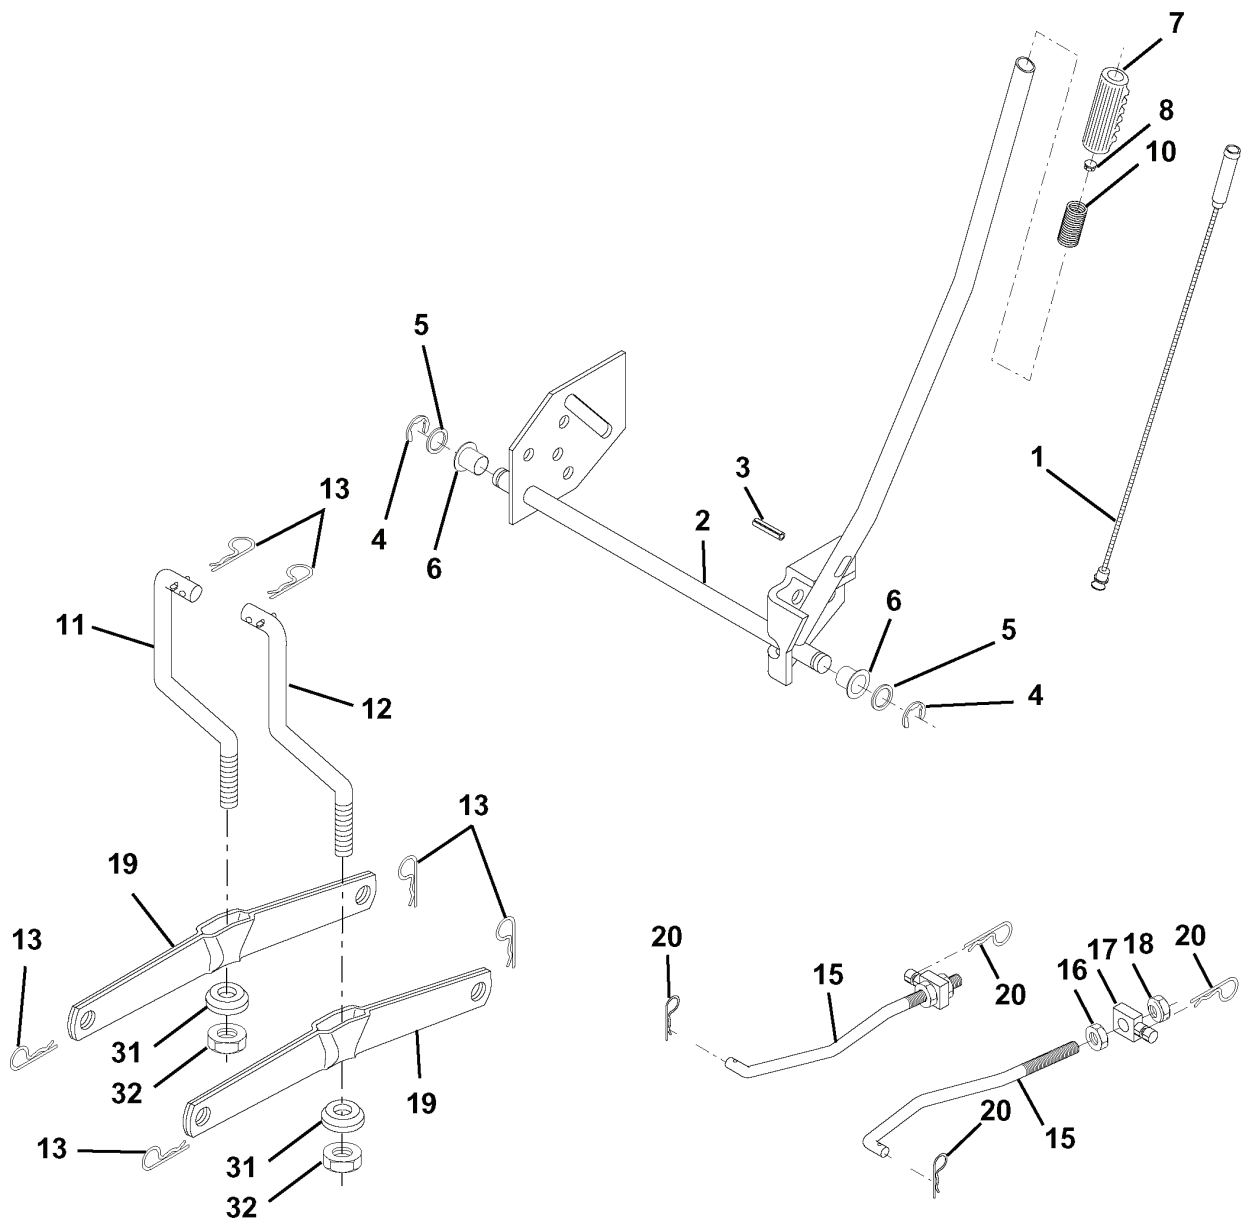

REPAIR PARTS

TRACTOR - MODEL NO. LT120 (HCLT120A), PRODUCT NO. 954 14 00-47

MOWER LIFT

REF.	PART NO.	DESCRIPTION	REMARK	QTY.	KIT
1	532159460	WIRE		1	
2	532159471	LEVER		1	
3	532105767	PIN RETAINING SCREW		1	
4	812000002	RETAINER RING		1	
5	819211621	WASHER		1	
6	532120183	BEARING		1	
7	532109413	GRIP		1	
8	532124526	KNOB		1	
11	532139865	LINK		1	
12	532139866	LINK		1	
13	532124670	RETAINER RING		1	
15	532127218	LINK		1	
16	873350800	NUT		1	
17	532130171	BRACKET		1	
18	873800800	NUT		1	
19	532139868	LEVER		1	
20	532124660	CIRCLIP		1	
31	532140302	BEARING		1	
32	873540600	NUT		1