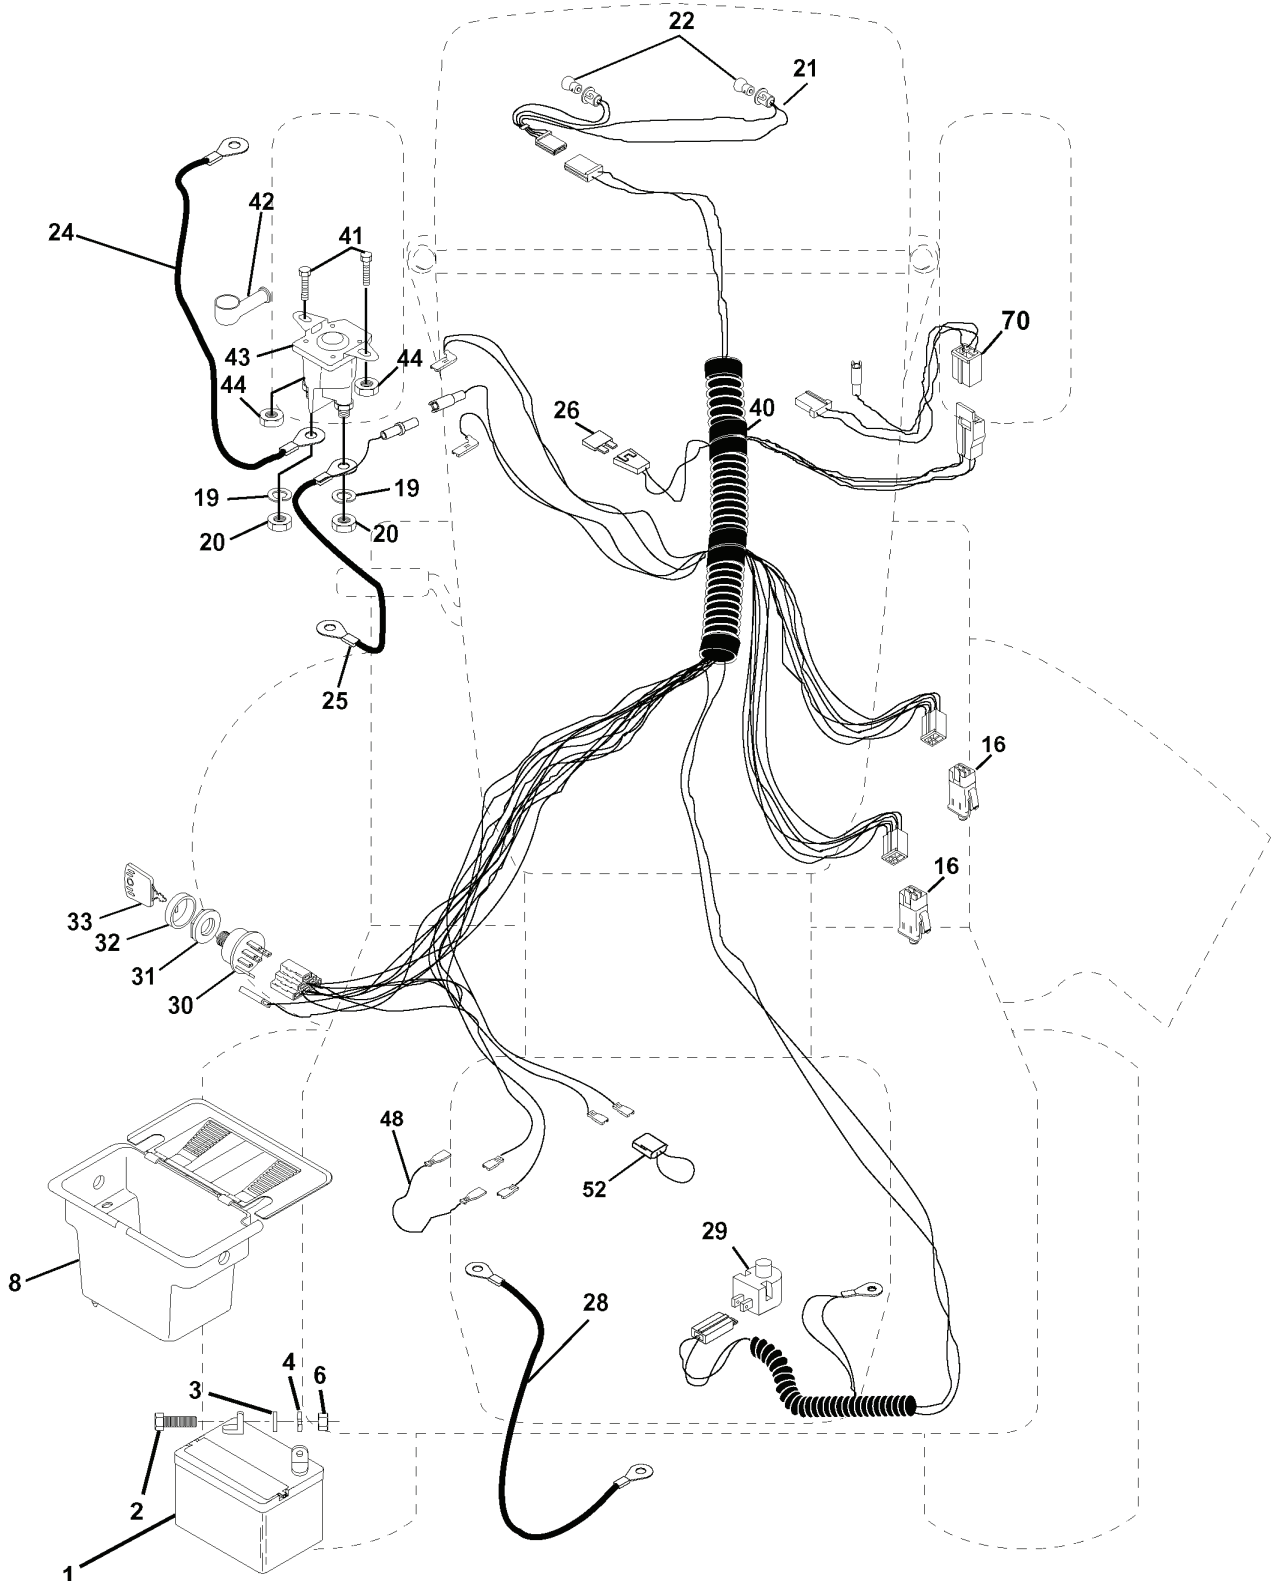

REPAIR PARTS

TRACTOR - MODEL NO. LT120 (HCLT120A), PRODUCT NO. 954 14 00-47

ELECTRICAL

REF.	PART NO.	DESCRIPTION	REMARK	QTY.	KIT
1	532144925	BATTERY		1	
2	874760412	BOLT		1	
3	819091016	WASHER		1	
4	810040400	WASHER		1	
6	873220400	NUT		1	
8	532156417	BOX		1	
16	532153664	SWITCH		1	
19	810090400	WASHER		1	
20	873350400	NUT		1	
21	532136850	HARNESS		1	
22	532004152	BULB		1	
24	532124780	CABLE		1	
25	532146147	CABLE		1	
26	532108824	FUSE		1	
28	532124773	CABLE		1	
29	532121305	SWITCH		1	
30	532140301	SWITCH		1	
31	532124211	NUT		1	
32	532141226	COVER		1	
33	532122147	KEY		1	
40	532156442	CABLE ASSY		1	
41	871110408	BOLT		1	
42	532131563	COVER		1	
43	532145673	SOLENOID		1	
44	873640400	NUT		1	
48	532140844	ADAPTER		1	
52	532141940	WIRE		1	
70	532140413	HARNESS		1