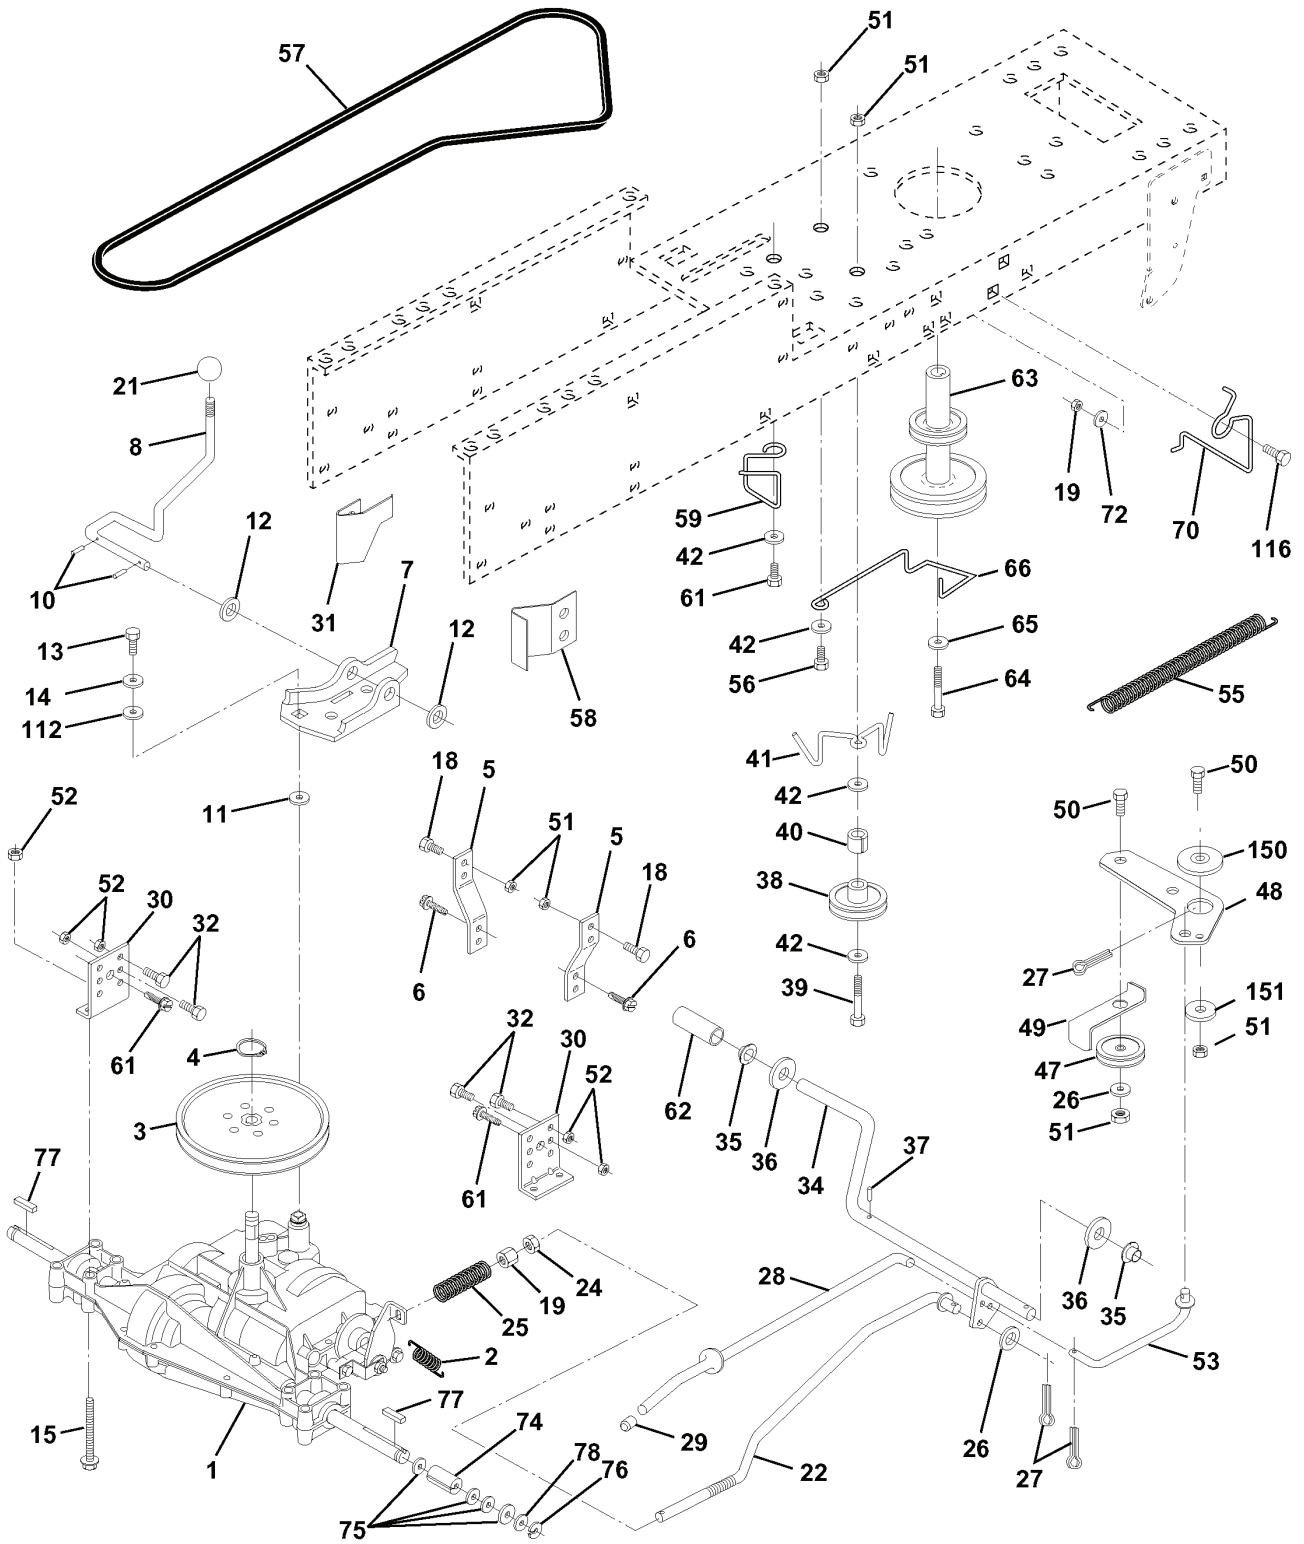

REPAIR PARTS

TRACTOR - MODEL NO. LT120 (HCLT120A), PRODUCT NO. 954 14 00-47

DRIVE

REF.	PART NO.	DESCRIPTION	REMARK	QTY.	KIT
2	532146682	SPRING		1	
3	532123666	PULLEY		1	
4	812000028	CLIP		1	
5	532121520	BRACKET		1	
6	817490512	SCREW		1	
7	532162240	BRACKET		1	
8	532131679	LEVER		1	
10	876020416	SPLIT PIN		1	
11	532105701	WASHER		1	
12	819151216	WASHER		1	
13	874550412	BOLT		1	
14	810040400	WASHER		1	
15	874490544	SCREW		1	
18	874780616	BOLT		1	
19	873800600	NUT		1	
21	532121274	KNOB		1	
22	532130804	ROD		1	
24	873350600	NUT		1	
25	532106888	SPRING		1	
26	819131316	WASHER		1	
27	876020412	SPLIT PIN		1	
28	532145204	ROD		1	
29	532071673	COVER		1	
30	532130807	BRACKET		1	
31	532127275	GUIDE		1	
32	874760512	BOLT		1	
34	532155071	SHAFT		1	
35	532120183	BEARING		1	
36	819211616	WASHER		1	
37	532124963	PIN RETAINING SCREW		1	
39	874760644	BOLT		1	
40	532124965	SPACER		1	
41	532154777	TENSIONER		1	
42	819131312	WASHER		1	
47	532127783	PULLEY		1	
48	532154407	GUIDE		1	
49	532123205	BELT GUIDE		1	
50	874760624	BOLT		1	
51	873680600	NUT		1	
52	873680500	NUT		1	
53	532105710	LINK		1	
55	532105709	SPRING		1	
56	874760620	BOLT		1	
57	532130801	V-BELT		1	
58	532127274	KEEPER		1	
59	532140312	BELT GUIDE		1	
61	817490612	SCREW		1	
62	532124872	PEDAL RUBBER		1	
63	532140186	PULLEY		1	
64	871170764	BOLT		1	
65	810040700	WASHER		1	
66	532154778	TENSIONER		1	
70	532134683	BELT GUIDE		1	
72	819132012	WASHER		1	
74	532109502	SPACER		1	
75	532121749	WASHER		1	
76	812000001	RETAINER RING		1	
77	532123583	KEY		1	
78	532121748	WASHER		1	
112	819091210	WASHER		1	
116	872110610	BOLT		1	
148	532159103	GUIDE		1	
149	532122052	SPACER		1	
150	532150935	BUSHING		1	
151	819133210	WASHER		1