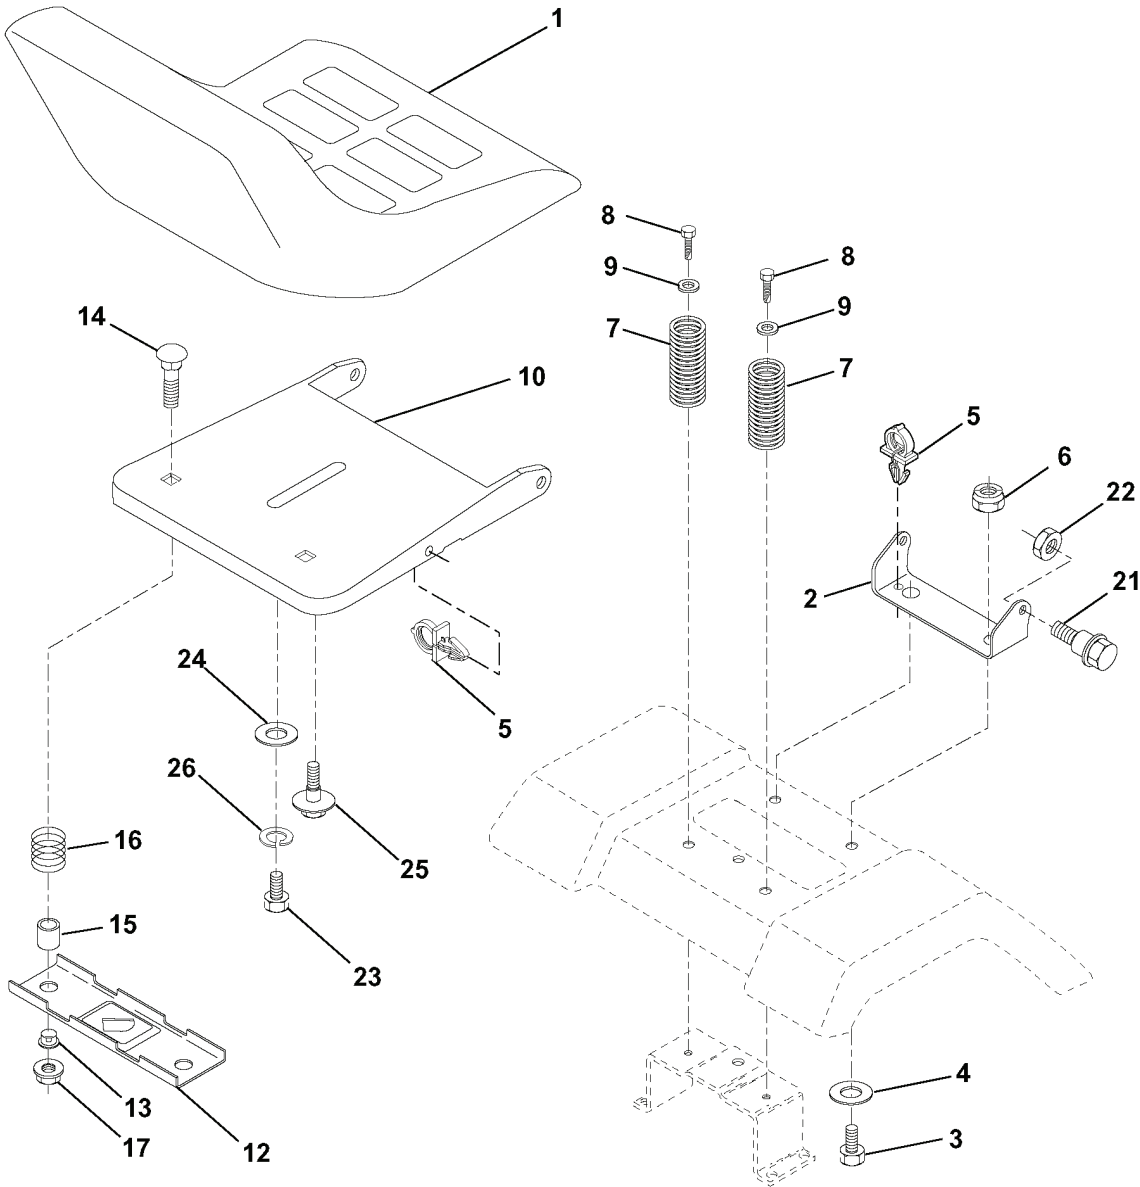

REPAIR PARTS

TRACTOR - MODEL NO. LT120 (HCLT120A), PRODUCT NO. 954 14 00-47

SEAT ASSEMBLY

REF.	PART NO.	DESCRIPTION	REMARK	QTY.	KIT
1	532127426	SEAT		1	
2	532140551	BRACKET		1	
3	874760616	BOLT		1	
4	819131610	WASHER		1	
5	532145006	CLIP		1	
6	873800600	NUT		1	
7	532124181	SPRING		1	
8	817490616	SCREW		1	
9	819131614	WASHER		1	
10	532155925	BRACKET		1	
12	532121246	BRACKET		1	
13	532121248	BUSHING		1	
14	872050412	BOLT		1	
15	532134300	SPACER		1	
16	532121250	SPRING		1	
17	532123976	LOCKNUT		1	
21	532153236	SCREW		1	
22	873800500	LOCK NUT		1	
23	874780814	BOLT		1	
24	819171912	WASHER		1	
25	532127018	BOLT		1	
26	810040800	WASHER		1