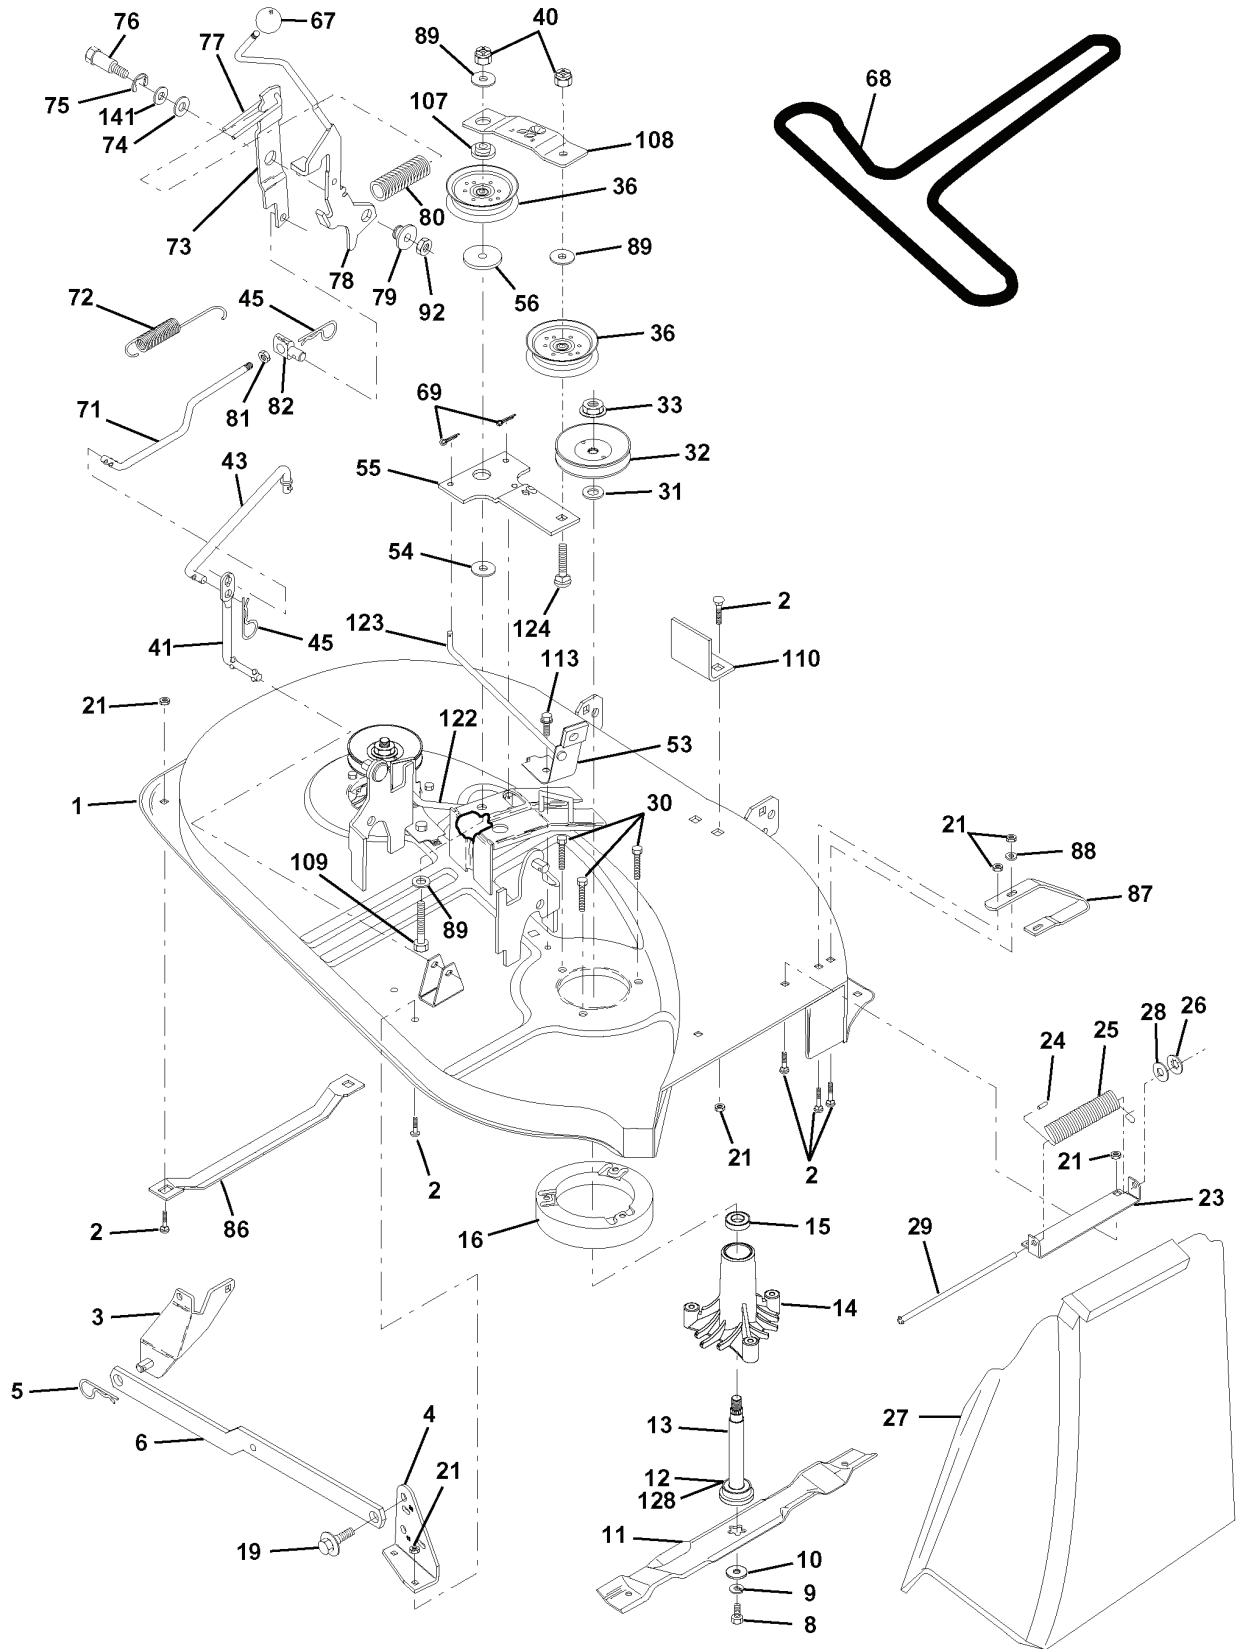

REPAIR PARTS

TRACTOR - MODEL NO. LT120 (HCLT120A), PRODUCT NO. 954 14 00-47

MOWER DECK

REF.	PART NO.	DESCRIPTION	REMARK	QTY.	KIT
1	532142829	CUTTER DECK		1	
2	872140506	BOLT		1	
3	532138017	BRACKE		1	
4	532138440	BRACKET		1	
5	532124670	RETAINER RING		1	
6	532130832	LEVER		1	
8	532850857	BOLT		1	
9	810030600	WASHER		1	
10	532140296	WASHER		1	
11	532134148	RIDE ON BLADE		1	
12	532129895	BEARING		1	
13	532137645	SHAFT		1	
14	532128774	BEARING HOUSING		1	
15	532110485	BEARING		1	
16	532140329	STRIPPER		1	
19	532132827	SPEC. BOLT		1	
21	873680500	NUT		1	
23	532137607	BRACKET		1	
24	532105304	HUB CAP		1	
25	532123713	SPRING		1	
26	532110452	NUT		1	
27	532106736	DEFLECTOR		1	
28	819111016	WASHER		1	
29	532106735	ROD		1	
30	532157722	SCREW		1	
31	532129963	WASHER		1	
32	532153532	PULLEY		1	
36	532131494	PULLEY		1	
40	873680600	NUT		1	
41	532133551	LINK		1	
43	532133504	LINK		1	
45	532124788	RETAINER RING		1	
53	532130840	BRAKE LEVER		1	
54	532133943	WASHER		1	
55	532133840	LEVER		1	
56	532122052	SPACER		1	
67	532162132	KNOB		1	
68	532144200	BELT		1	
69	876020312	SPLIT PIN		1	
71	532142427	ROD		1	
72	532131870	SPRING		1	
73	532127847	LEVER		1	
74	532121748	WASHER		1	
75	812000029	RETAINER RING		1	
76	532128903	BOLT		1	
77	532127845	BRACKET		1	
78	532160570	LEVER		1	
79	532127498	BUSHING		1	
80	532153701	SPRING		1	
81	873350600	NUT		1	
82	532142028	BRACKET		1	
86	532125074	RUNNER L/H		1	
87	532128772	SUPPORT		1	
88	819111216	WASHER		1	
89	819131612	WASHER		1	
92	873800600	NUT		1	
107	532133502	SPACER		1	
108	532133503	LEVER		1	
109	874760640	BOLT		1	
110	532142587	UPSTOP DECK FRONT 38"		1	
113	817490512	SCREW		1	
122	532131289	BRAKE LEVER		1	
123	532131288	BRAKE LEVER		1	
124	872110614	BOLT		1	
128	532153390	GASKET		1	
141	532124931	WASHER		1	
--	532142820	SHEARING UNIT		1	
--	532130794	MANDREL		1