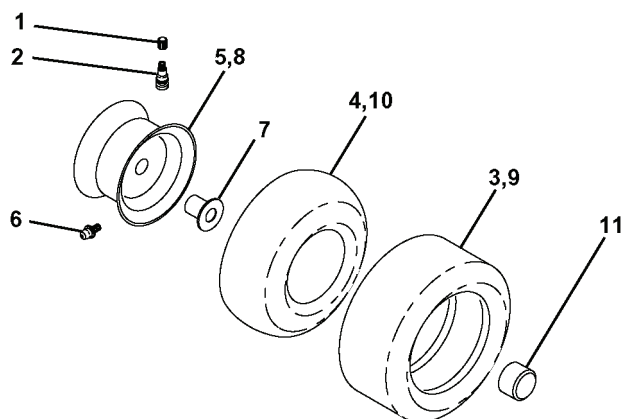

## DECALS

---

REF.	PART NO.	DESCRIPTION	REMARK	QTY.	KIT
1	532101892	DECAL		1	
3	532272440	DECAL		1	
5	532159713	DECAL		1	
6	532157140	DECAL		1	
8	532150617	DECAL		1	
10	532137259	DECAL		1	
15	532145005	DECAL		1	
16	532157163	LABEL		1	
17	532136832	DECAL		1	
--	532138311	DECAL		1	
--	LSB42			1	
--	LBD48	SNOW BLADE		1	
--	LC05	WHEEL WEIGHTS (PAIR)		1	

### WHEELS & TIRES

---

REF.	PART NO.	DESCRIPTION	REMARK	QTY.	KIT
1	532059192	CAP VALVE		1	
2	532065139	NIPPLE		1	
3	532106222	TIRE		1	
4	532059904	HOSE		1	
5	532141446	RIM SPROCKET		1	
6	532124957	FITTING		1	
7	532124959	BEARING		1	
8	532141447	RIM SPROCKET		1	
9	532124635	TIRE		1	
10	532124926	HOSE		1	
11	532104757	HUB CAP		1	
--	532144334	SEALING FOAM		1	