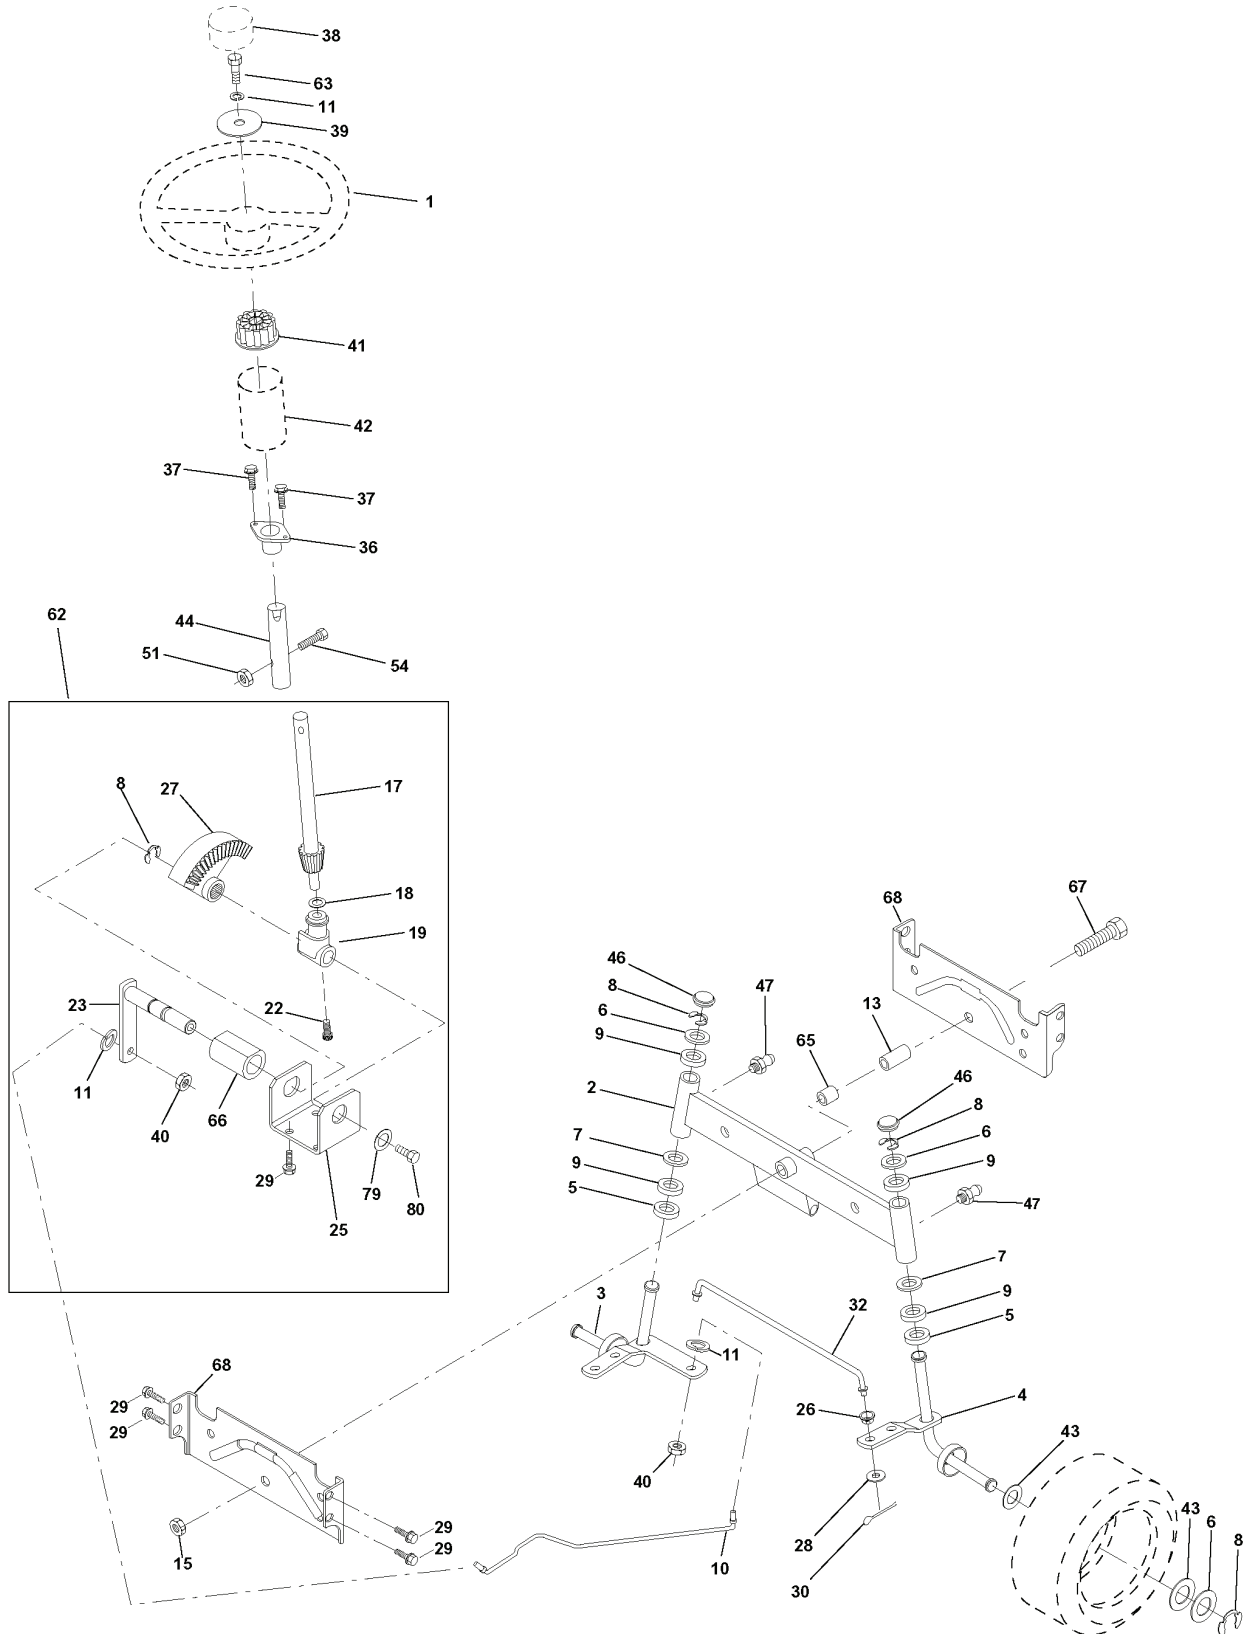

REPAIR PARTS

TRACTOR - MODEL NO. LT120 (HCLT120A), PRODUCT NO. 954 14 00-47

STEERING ASSEMBLY

REF.	PART NO.	DESCRIPTION	REMARK	QTY.	KIT
1	532140044	STEERING WHEEL		1	
2	532154427	SHAFT		1	
3	532156483	SPINDLE		1	
4	532157473	SPINDLE		1	
5	532124931	WASHER		1	
6	532121748	WASHER		1	
7	819272016	WASHER		1	
8	812000029	RETAINER RING		1	
9	532124937	BEARING COL. STRG.		1	
10	532156438	LINK		1	
11	810040600	WASHER		1	
13	532154779	SPACER		1	
15	873901000	NUT		1	
17	532156546	SHAFT		1	
18	532057079	WASHER		1	
19	532124035	BRACKET		1	
20	532126684	SHIM		1	
22	871200410	SCREW		1	
23	532127501	SHAFT		1	
25	532154406	BRACKET		1	
26	532126847	BUSHING		1	
27	532136874	ECCENTRIC DISC		1	
28	819131416	WASHER		1	
29	817490612	SCREW		1	
30	876020412	SPLIT PIN		1	
32	532130465	ROD		1	
36	532155099	BUSHING		1	
37	532152927	SCREW		1	
38	532140045	INSERT		1	
39	819133808	WASHER		1	
40	532124701	NUT		1	
41	532100711	ADAPTER		1	
42	532145054	SLEEVE		1	
43	532121749	WASHER		1	
44	532153720	STEERING PINION		1	
46	532121232	HUB CAP		1	
47	532124836	NIPPLE		1	
51	873800500	LOCK NUT		1	
54	874780520	BOLT		1	
62	532156594	STEERING GEAR, KIT		1	
63	874780616	BOLT		1	
65	532154780	BUSHING		1	
66	532154404	BUSHING		1	
67	874781044	SCREW		1	
68	532154429	SHAFT		1