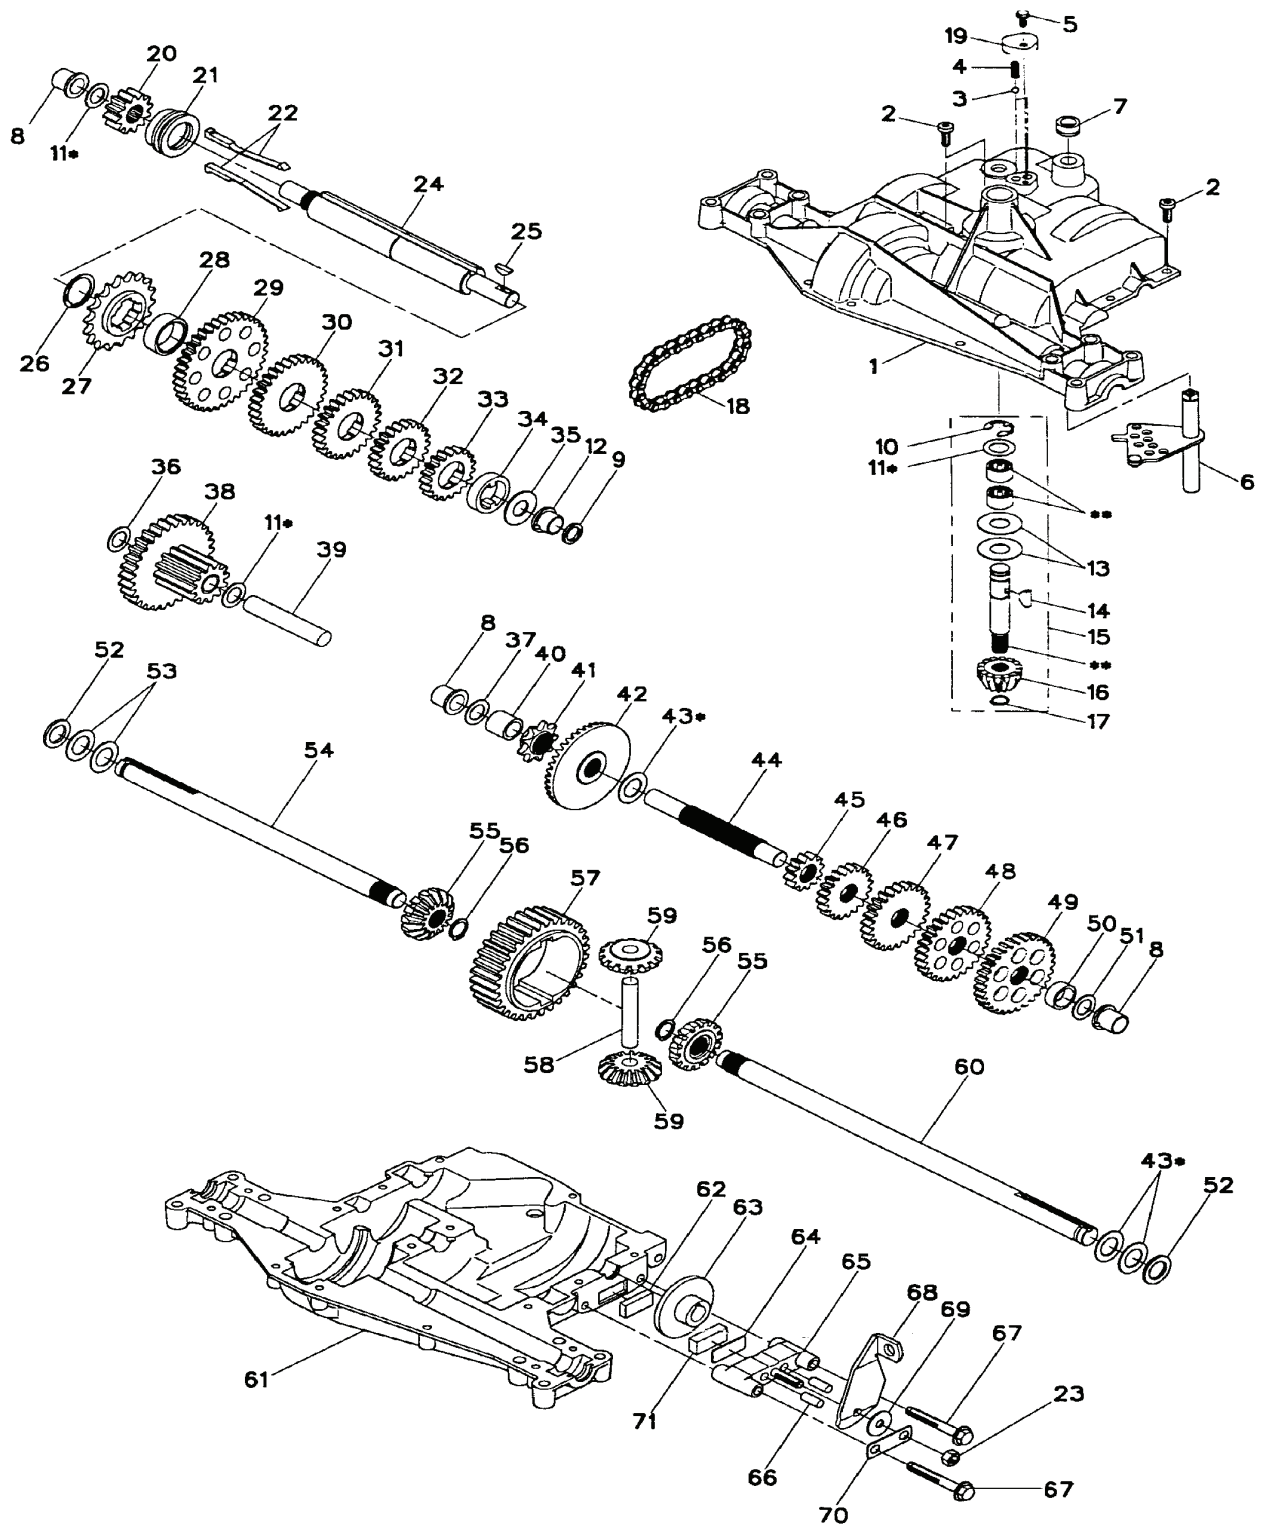

## REPAIR PARTS

TRACTOR - MODEL NO. LT120 (HCLT120A), PRODUCT NO. 954 14 00-47

### WHEELS & TIRES

---

REF.	PART NO.	DESCRIPTION	REMARK	QTY.	KIT
1	532059192	CAP VALVE		1	
2	532065139	NIPPLE		1	
3	532106222	TIRE		1	
4	532059904	HOSE		1	
5	532141446	RIM SPROCKET		1	
6	532124957	FITTING		1	
7	532124959	BEARING		1	
8	532141447	RIM SPROCKET		1	
9	532124635	TIRE		1	
10	532124926	HOSE		1	
11	532104757	HUB CAP		1	
--	532144334	SEALING FOAM		1	

# REPAIR PARTS

TRACTOR - MODEL NO. LT120 (HCLT120A), PRODUCT NO. 954 1400-47  
DANA TRANSAXLE - MODEL NUMBER 4360-112

---

REF.	PART NO.	DESCRIPTION	REMARK	QTY.	KIT
11	134793	BEILAGSCHEIBENSATZ LR120		1	
12	148268	FLANGE		1	
14	142674	WEDGE		1	
15	138234	SHAFT		1	
22	138236	ZIEHKEIL 1PAAR		1	
24	142676	GETRIEBEWELLE LR120		1	
29	142677	GEAR WHEEL		1	
33	134796	GEAR WHEEL		1	
34	134797	SPACING BLOCK		1	
43	134394	BEILAGSCHEIBENSATZ LR120		1	
45	142678	GEAR WHEEL		1	
52	134401	SEALING RING		1	
61	142680	GETRIEBEGEH[USEUNTERTEIL LR120		1	

## SEAT ASSEMBLY

---

REF.	PART NO.	DESCRIPTION	REMARK	QTY.	KIT
1	532127426	SEAT		1	
2	532140551	BRACKET		1	
3	874760616	BOLT		1	
4	819131610	WASHER		1	
5	532145006	CLIP		1	
6	873800600	NUT		1	
7	532124181	SPRING		1	
8	817490616	SCREW		1	
9	819131614	WASHER		1	
10	532155925	BRACKET		1	
12	532121246	BRACKET		1	
13	532121248	BUSHING		1	
14	872050412	BOLT		1	
15	532134300	SPACER		1	
16	532121250	SPRING		1	
17	532123976	LOCKNUT		1	
21	532153236	SCREW		1	
22	873800500	LOCK NUT		1	
23	874780814	BOLT		1	
24	819171912	WASHER		1	
25	532127018	BOLT		1	
26	810040800	WASHER		1	