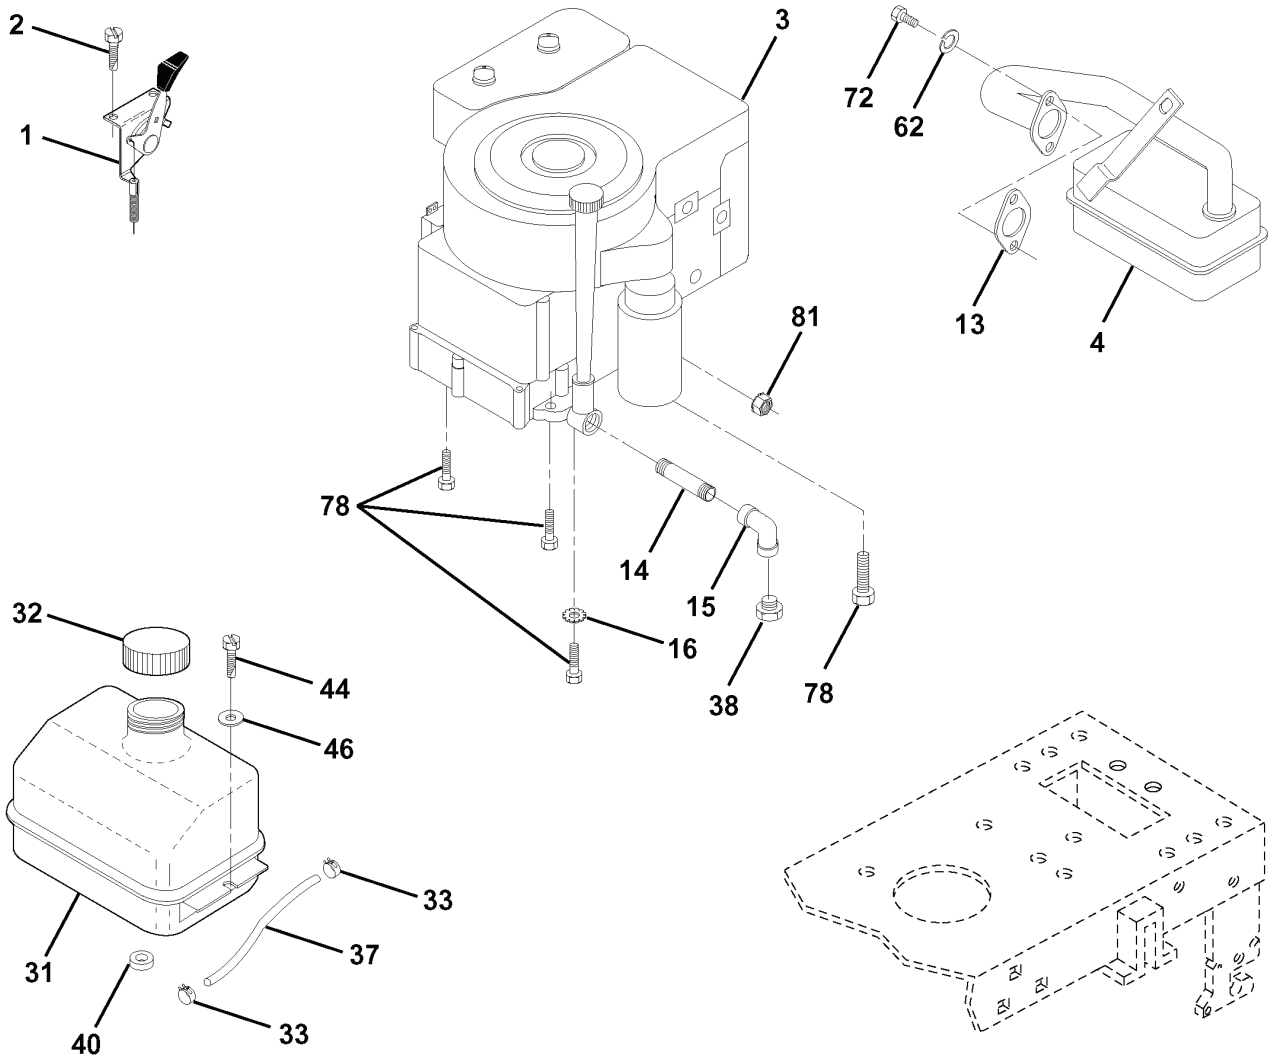

REPAIR PARTS

TRACTOR - MODEL NO. LT120 (HCLT120A), PRODUCT NO. 954 14 00-47

ENGINE

29

OPTIONAL EQUIPMENT

Spark Arrester