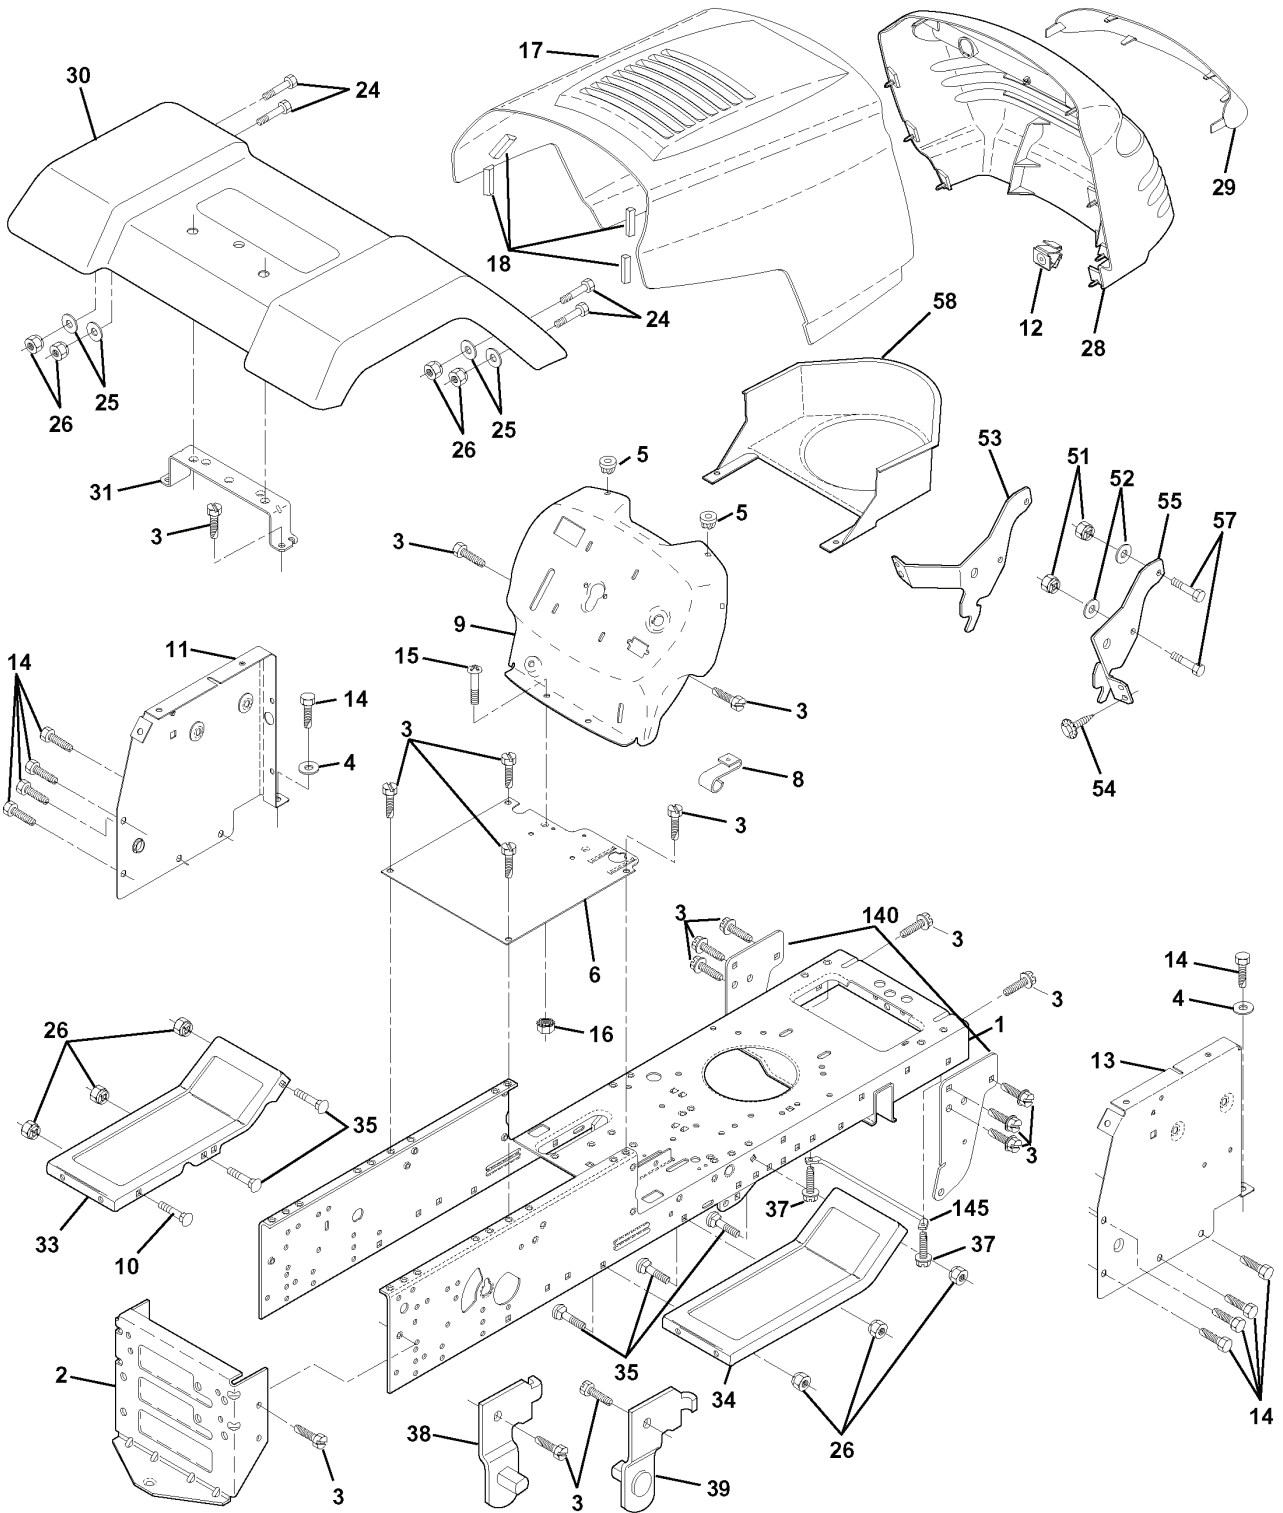

REPAIR PARTS

TRACTOR - MODEL NO. LT120 (HCLT120A), PRODUCT NO. 954 14 00-47
CHASSIS AND ENCLOSURES

REF.	PART NO.	DESCRIPTION	REMARK	QTY.	KIT
2	532140356	DRAWBAR		1	
3	817490612	SCREW		1	
4	819131216	WASHER		1	
5	532155272	DAMPER		1	
8	532155138	CLIP		1	
9	532162717	REPLACE PAR 532161937011		1	
10	872140608	BOLT		1	
11	532155927	PLATE		1	
12	532145660	CLIP		1	
13	532157262	PLATE		1	
14	817490608	SCREW		1	
15	874180512	SCREW		1	
16	873510500	NUT		1	
17	532162237	HOOD		1	
18	532126938	DAMPER		1	
24	874780616	BOLT		1	
25	819131312	WASHER		1	
26	873800600	NUT		1	
28	532157373	GRILL		1	
29	532140273	LENS		1	
31	532136619	ROD		1	
35	872110606	BOLT		1	
37	817490508	SCREW		1	
38	532139886	BRACKET		1	
39	532139887	BRACKET		1	
51	873800400	NUT		1	
52	819091416	WASHER		1	
53	532144697	BRACKET		1	
54	817030814	SCREW		1	
55	532144696	BRACKET		1	
57	874780412	BOLT		1	
58	532150127	AIR CONDUCTOR		1	
140	532158418	BRACKET		1	
145	532156524	SHAFT		1	
--	532005479	PLUG		1