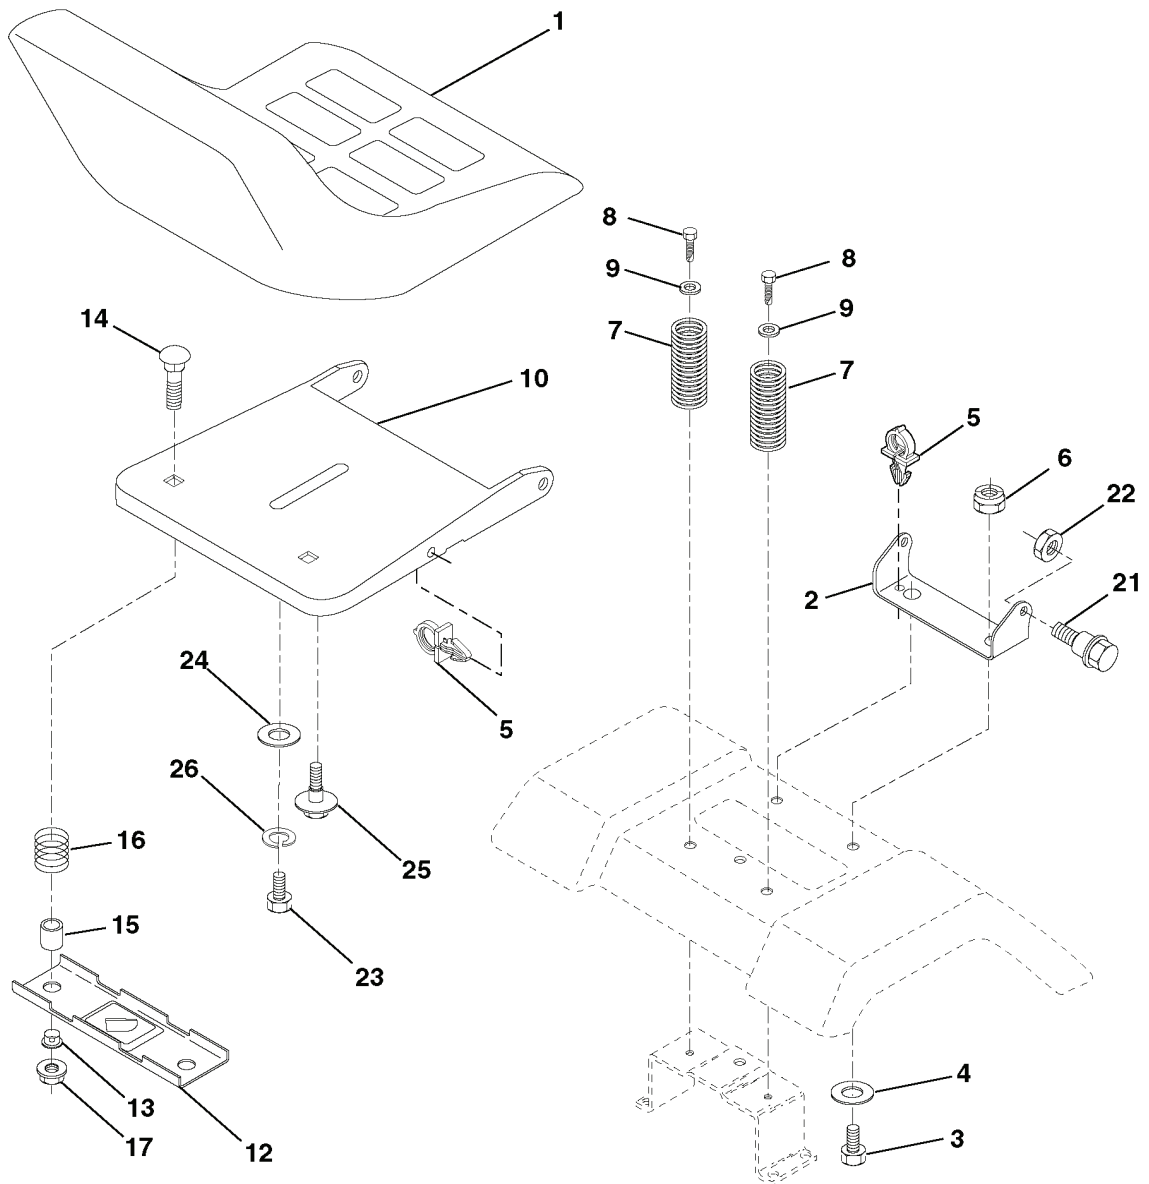

REPAIR PARTS

TRACTOR - MODEL NO. LT120 (HCLT120B), PRODUCT NO. 954 14 00-47

DECALS

REF.	PART NO.	DESCRIPTION	REMARK	QTY.	KIT
1	532101892	DECAL		1	
3	532272440	DECAL		1	
5	532159713	DECAL		1	
6	532157140	DECAL		1	
8	532150617	DECAL		1	
10	532137259	DECAL		1	
15	532145005	DECAL		1	
16	532157163	LABEL		1	
17	532136832	DECAL		1	
--	532138311	DECAL		1	
--	LSB42			1	
--	LBD48	SNOW BLADE		1	
--	LC05	WHEEL WEIGHTS (PAIR)		1	

REPAIR PARTS

TRACTOR - MODEL NO. LT120 (HCLT120B), PRODUCT NO. 954 14 00-47
SEAT ASSEMBLY

REF.	PART NO.	DESCRIPTION	REMARK	QTY.	KIT
1	532127426	SEAT		1	
2	532140551	BRACKET		1	
3	874760616	BOLT		1	
4	819131610	WASHER		1	
5	532145006	CLIP		1	
6	873800600	NUT		1	
7	532124181	SPRING		1	
8	817490616	SCREW		1	
9	819131614	WASHER		1	
10	532155925	BRACKET		1	
12	532121246	BRACKET		1	
13	532121248	BUSHING		1	
14	872050412	BOLT		1	
15	532134300	SPACER		1	
16	532121250	SPRING		1	
17	532123976	LOCKNUT		1	
21	532153236	SCREW		1	
22	873800500	LOCK NUT		1	
23	874780814	BOLT		1	
24	819171912	WASHER		1	
25	532127018	BOLT		1	
26	810040800	WASHER		1	