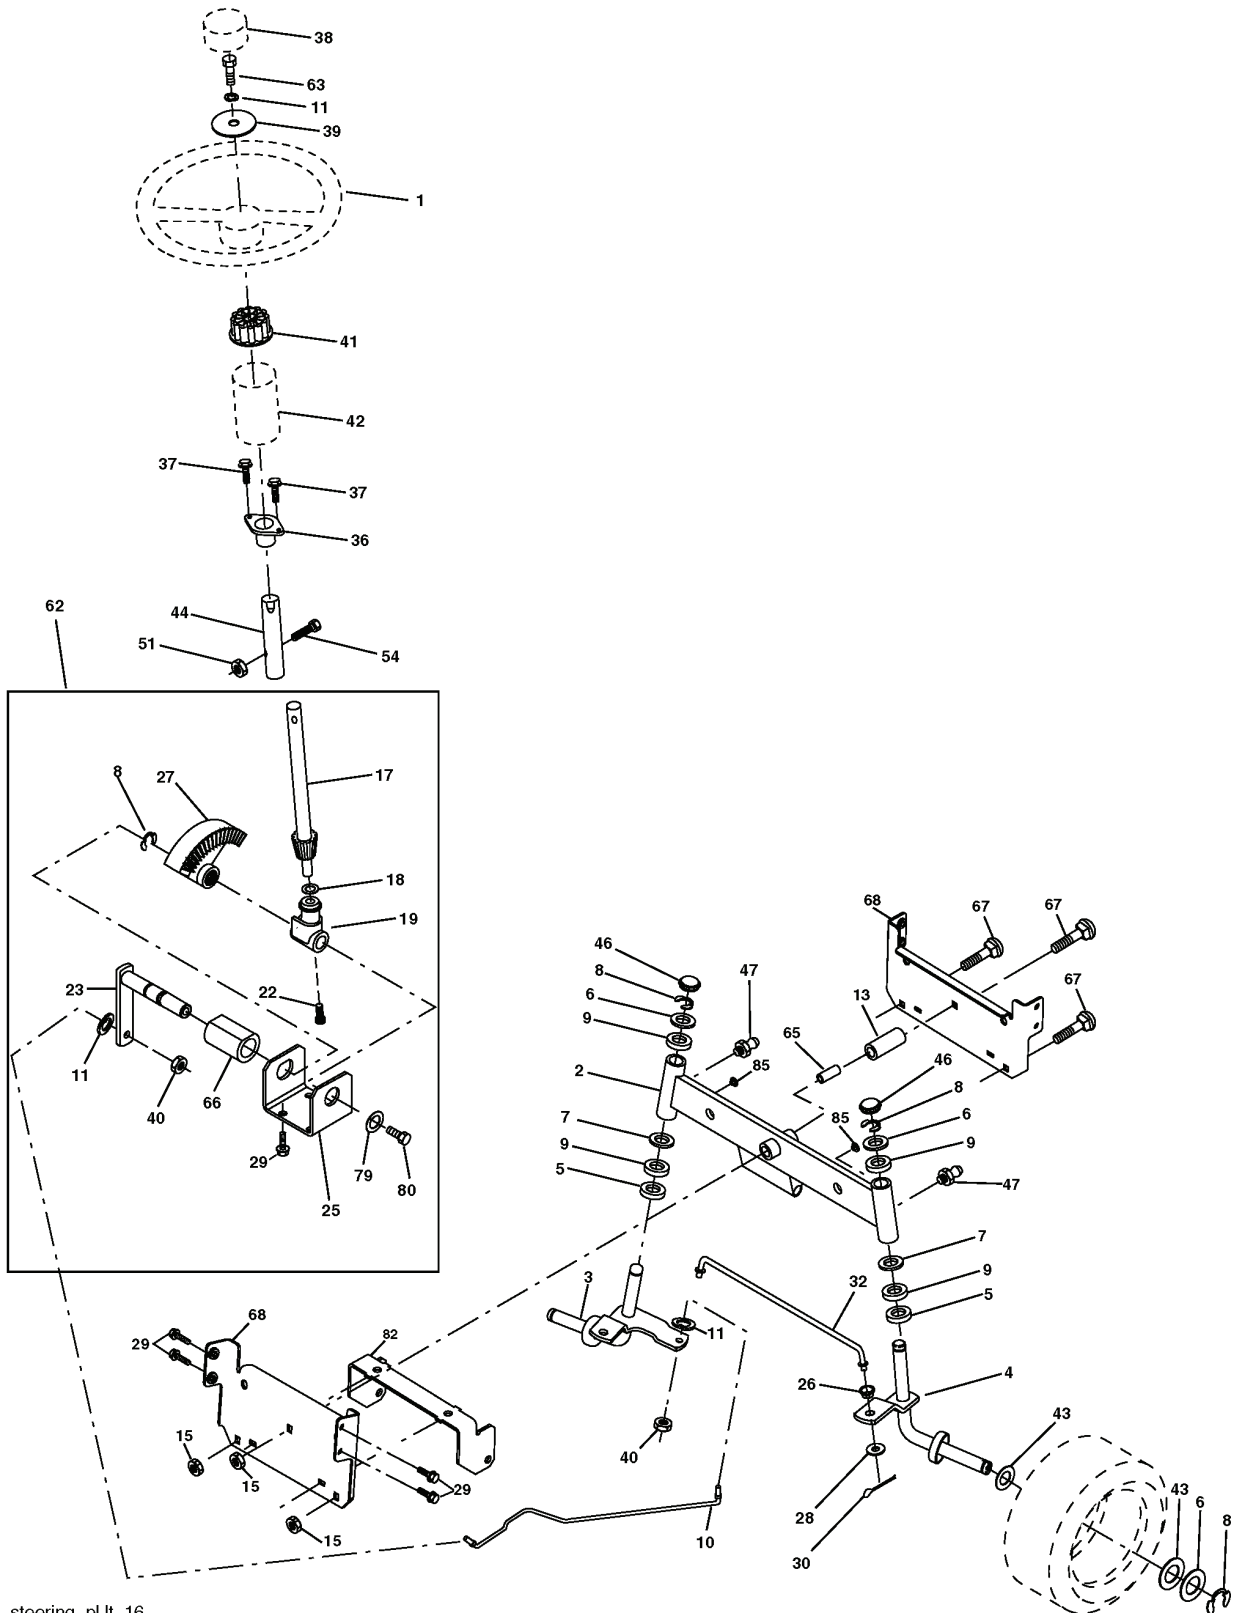

REPAIR PARTS

TRACTOR - MODEL NO. LT120 (HCLT120B), PRODUCT NO. 954 14 00-47
SEAT ASSEMBLY

REF.	PART NO.	DESCRIPTION	REMARK	QTY.	KIT
1	532127426	SEAT		1	
2	532140551	BRACKET		1	
3	874760616	BOLT		1	
4	819131610	WASHER		1	
5	532145006	CLIP		1	
6	873800600	NUT		1	
7	532124181	SPRING		1	
8	817490616	SCREW		1	
9	819131614	WASHER		1	
10	532155925	BRACKET		1	
12	532121246	BRACKET		1	
13	532121248	BUSHING		1	
14	872050412	BOLT		1	
15	532134300	SPACER		1	
16	532121250	SPRING		1	
17	532123976	LOCKNUT		1	
21	532153236	SCREW		1	
22	873800500	LOCK NUT		1	
23	874780814	BOLT		1	
24	819171912	WASHER		1	
25	532127018	BOLT		1	
26	810040800	WASHER		1	

REPAIR PARTS

TRACTOR - MODEL NO. LT120 (HCLT120B), PRODUCT NO. 954 14 00-47

STEERING ASSEMBLY

REF.	PART NO.	DESCRIPTION	REMARK	QTY.	KIT
1	532140044	STEERING WHEEL		1	
2	532154427	SHAFT		1	
3	532156483	SPINDLE		1	
4	532157473	SPINDLE		1	
5	532124931	WASHER		1	
6	532121748	WASHER		1	
7	819272016	WASHER		1	
8	812000029	RETAINER RING		1	
9	532124937	BEARING COL. STRG.		1	
10	532156438	LINK		1	
11	810040600	WASHER		1	
13	532154779	SPACER		1	
15	873901000	NUT		1	
17	532156546	SHAFT		1	
18	532057079	WASHER		1	
19	532124035	BRACKET		1	
20	532126684	SHIM		1	
22	871200410	SCREW		1	
23	532127501	SHAFT		1	
25	532154406	BRACKET		1	
26	532126847	BUSHING		1	
27	532136874	ECCENTRIC DISC		1	
28	819131416	WASHER		1	
29	817490612	SCREW		1	
30	876020412	SPLIT PIN		1	
32	532130465	ROD		1	
36	532155099	BUSHING		1	
37	532152927	SCREW		1	
38	532140045	INSERT		1	
39	819133808	WASHER		1	
40	532124701	NUT		1	
41	532100711	ADAPTER		1	
42	532145054	SLEEVE		1	
43	532121749	WASHER		1	
44	532153720	STEERING PINION		1	
46	532121232	HUB CAP		1	
47	532124836	NIPPLE		1	
51	873800500	LOCK NUT		1	
54	874780520	BOLT		1	
62	532156594	STEERING GEAR, KIT		1	
63	874780616	BOLT		1	
65	532154780	BUSHING		1	
66	532154404	BUSHING		1	
67	874781044	SCREW		1	
68	532154429	SHAFT		1	