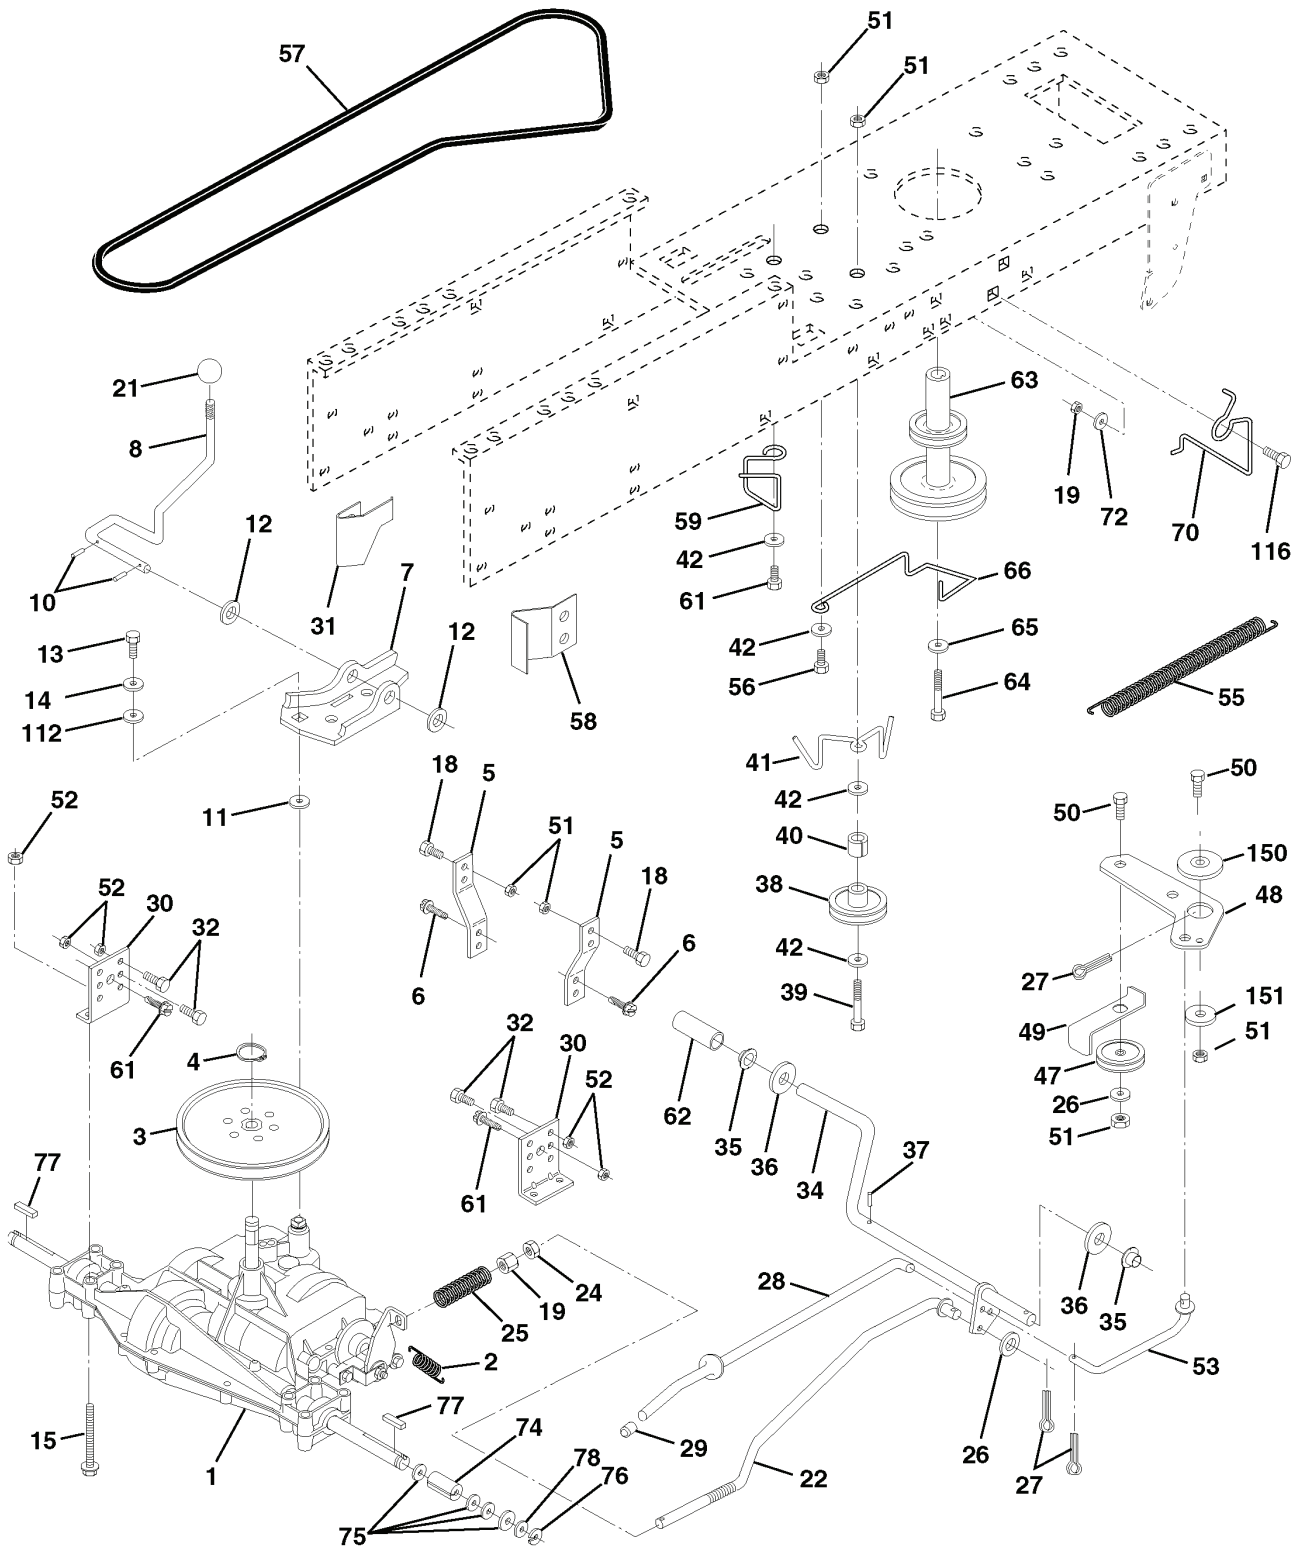

REPAIR PARTS

TRACTOR - MODEL NO. LT120 (HCLT120B), PRODUCT NO. 954 14 00-47

DRIVE

REF.	PART NO.	DESCRIPTION	REMARK	QTY.	KIT
2	532146682	SPRING		1	
3	532123666	PULLEY		1	
4	812000028	CLIP		1	
5	532121520	BRACKET		1	
6	817490512	SCREW		1	
7	532162240	BRACKET		1	
8	532131679	LEVER		1	
10	876020416	SPLIT PIN		1	
11	532105701	WASHER		1	
12	819151216	WASHER		1	
13	874550412	BOLT		1	
14	810040400	WASHER		1	
15	874490544	SCREW		1	
18	874780616	BOLT		1	
19	873800600	NUT		1	
21	532121274	KNOB		1	
22	532130804	ROD		1	
24	873350600	NUT		1	
25	532106888	SPRING		1	
26	819131316	WASHER		1	
27	876020412	SPLIT PIN		1	
28	532145204	ROD		1	
29	532071673	COVER		1	
30	532130807	BRACKET		1	
31	532127275	GUIDE		1	
32	874760512	BOLT		1	
34	532155071	SHAFT		1	
35	532120183	BEARING		1	
36	819211616	WASHER		1	
37	532124963	PIN RETAINING SCREW		1	
39	874760644	BOLT		1	
40	532124965	SPACER		1	
41	532154777	TENSIONER		1	
42	819131312	WASHER		1	
47	532127783	PULLEY		1	
48	532154407	GUIDE		1	
49	532123205	BELT GUIDE		1	
50	874760624	BOLT		1	
51	873680600	NUT		1	
52	873680500	NUT		1	
53	532105710	LINK		1	
55	532105709	SPRING		1	
56	874760620	BOLT		1	
57	532160855	BELT		1	
58	532127274	KEEPER		1	
59	532140312	BELT GUIDE		1	
61	817490612	SCREW		1	
62	532124872	PEDAL RUBBER		1	
63	532140186	PULLEY		1	
64	871170764	BOLT		1	
65	810040700	WASHER		1	
66	532154778	TENSIONER		1	
70	532134683	BELT GUIDE		1	
72	819132012	WASHER		1	
74	532109502	SPACER		1	
75	532121749	WASHER		1	
76	812000001	RETAINER RING		1	
77	532123583	KEY		1	
78	532121748	WASHER		1	
112	819091210	WASHER		1	
116	872110610	BOLT		1	
148	532159103	GUIDE		1	
149	532122052	SPACER		1	
150	532150935	BUSHING		1	
151	819133210	WASHER		1