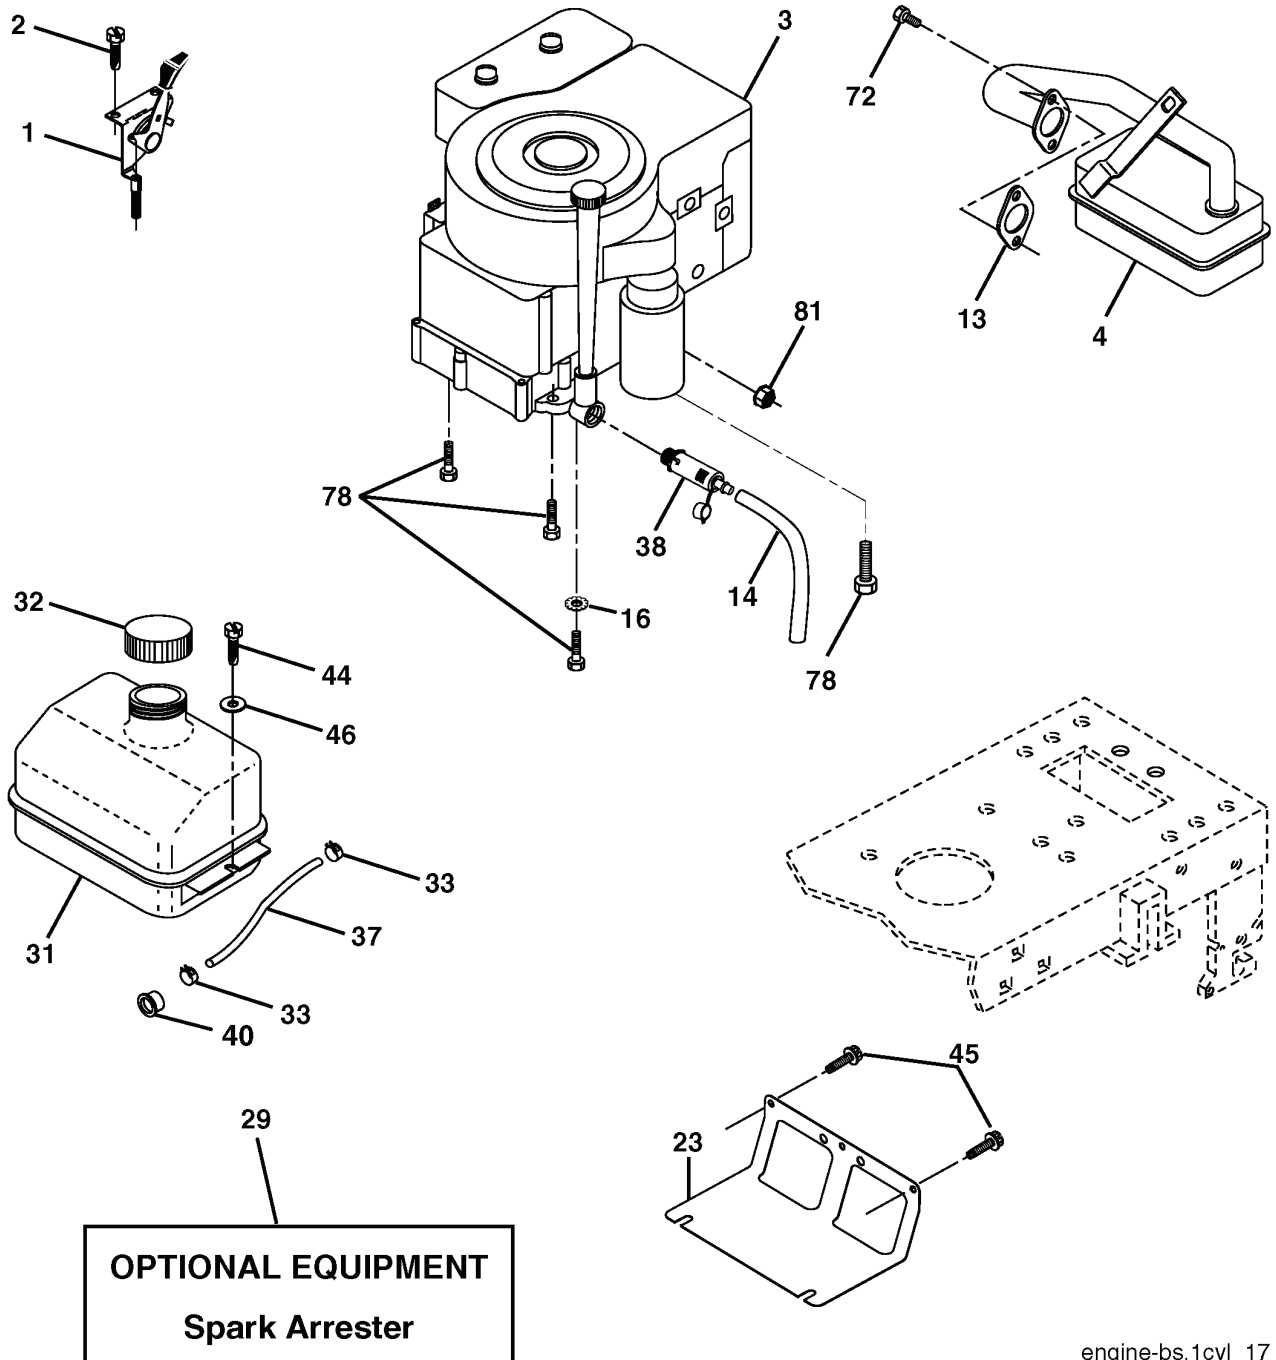

REPAIR PARTS

TRACTOR - MODEL NO. LT120 (HCLT120B), PRODUCT NO. 954 14 00-47

ENGINE

REF.	PART NO.	DESCRIPTION	REMARK	QTY.	KIT
1	532140310	CONTROL		1	
2	817720410	SCREW		1	
4	532137348	MUFFLER, CPL.		1	
13	532272293	GASKET		1	
14	813280324	PIPE		1	
15	813200300	ELBOW		1	
16	811050600	WASHER		1	
23	532159880	PROTECTOR		1	
29	532137180	SPARK ARRESTER KIT		1	
31	532109202	TANK		1	
32	532140527	FUEL CAP		1	
33	532123487	HOSE CLAMP		1	
35	817490512	SCREW		1	
37	532137040	HOSE		1	
40	532124028	BUSHING		1	
44	817490412	SCREW		1	
46	819091416	WASHER		1	
62	810040500	WASHER		1	
72	871070512	BOLT		1