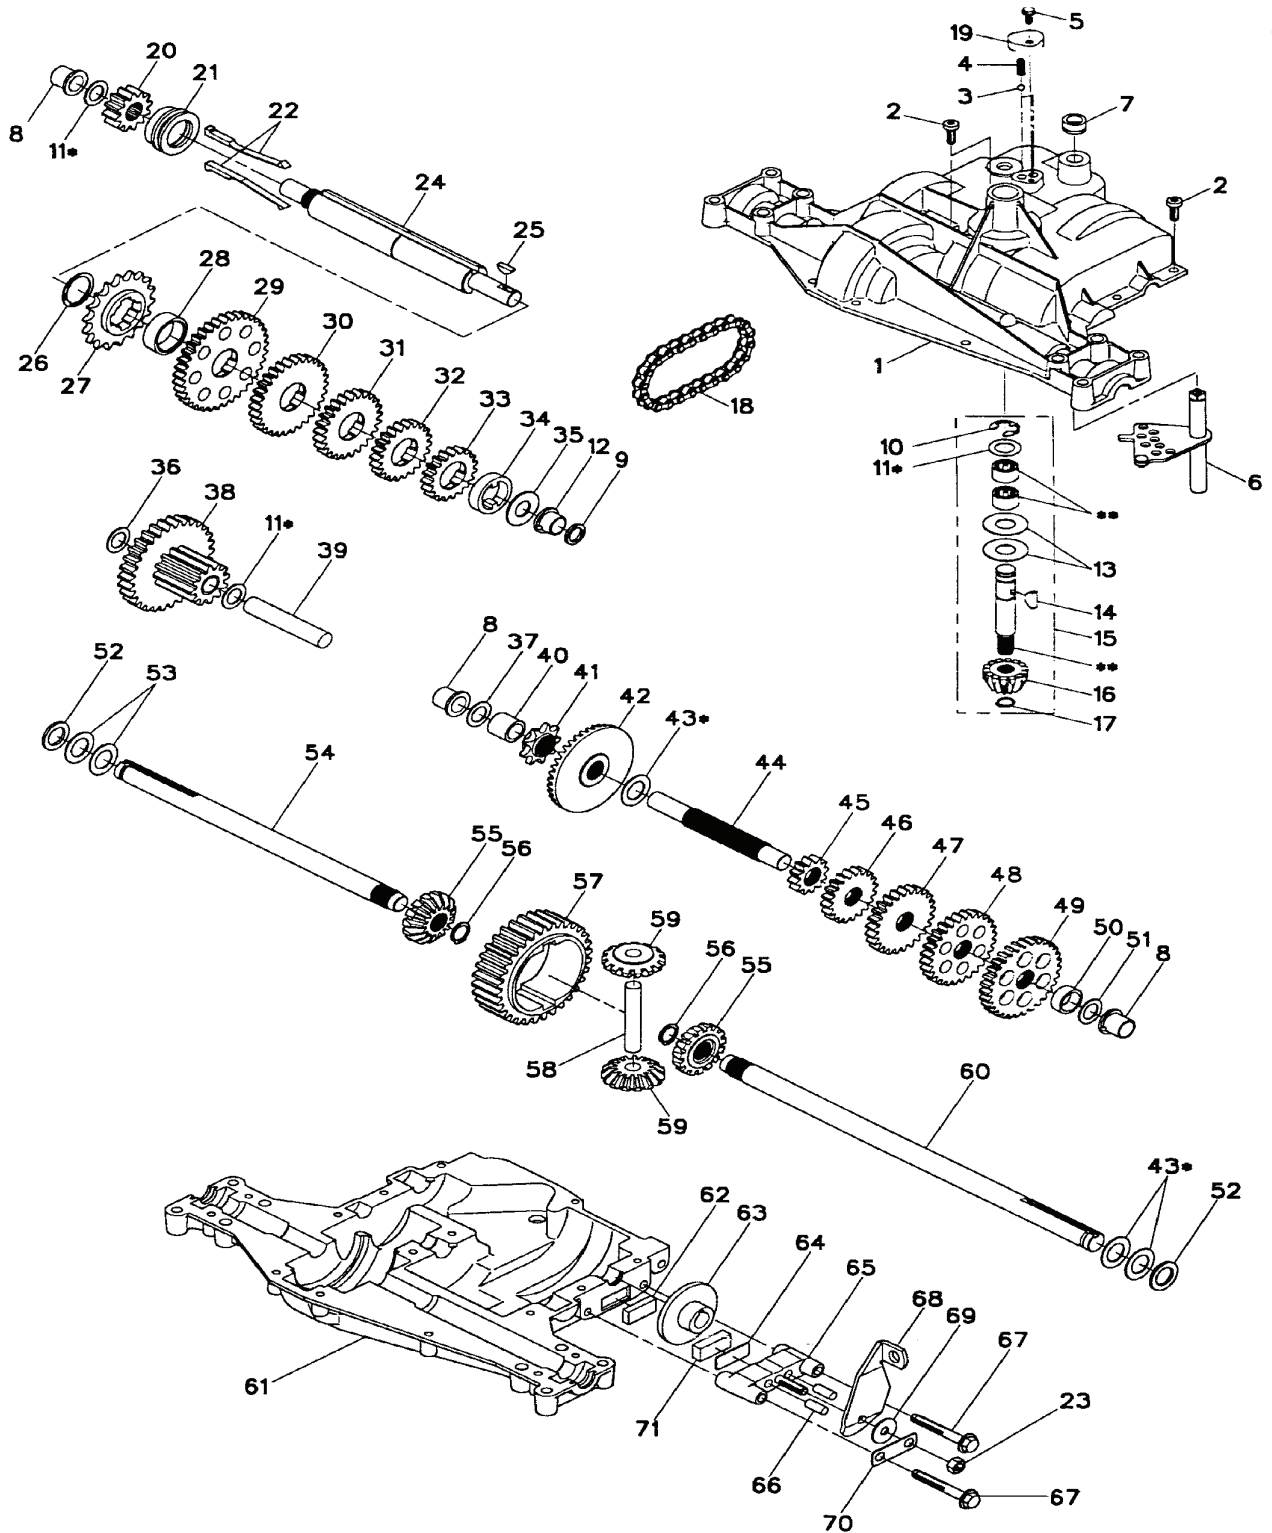

LT120, HCLT120B, 954140047, 1998-01

SPARE PARTS LIST

REF.	PART NO.	DESCRIPTION	REMARK	QTY.	KIT
1	532144925	BATTERY		1	
2	874760412	BOLT		1	
3	819091016	WASHER		1	
4	810040400	WASHER		1	
6	873220400	NUT		1	
8	532156417	BOX		1	
16	532153664	SWITCH		1	
19	810090400	WASHER		1	
20	873350400	NUT		1	
21	532136850	HARNESS		1	
22	532004152	BULB		1	
24	532124780	CABLE		1	
25	532146147	CABLE		1	
26	532108824	FUSE		1	
28	532124773	CABLE		1	
29	532121305	SWITCH		1	
30	532140301	SWITCH		1	
31	532124211	NUT		1	
32	532141226	COVER		1	
33	532122147	KEY		1	
40	532156442	CABLE ASSY		1	
41	871110408	BOLT		1	
42	532131563	COVER		1	
43	532145673	SOLENOID		1	
44	873640400	NUT		1	
48	532140844	ADAPTER		1	
52	532141940	WIRE		1	
70	532140413	HARNESS		1	

REPAIR PARTS

TRACTOR - MODEL NO. LT120 (HCLT120B), PRODUCT NO. 954 1400-47
DANA TRANSAXLE - MODEL NUMBER 4360-120

REF.	PART NO.	DESCRIPTION	REMARK	QTY.	KIT
11	134793	BEILAGSCHEIBENSATZ LR120		1	
12	148268	FLANGE		1	
14	142674	WEDGE		1	
22	138236	ZIEHKEIL 1PAAR		1	
24	142676	GETRIEBEWELLE LR120		1	
29	142677	GEAR WHEEL		1	
33	134796	GEAR WHEEL		1	
34	134797	SPACING BLOCK		1	
43	134394	BEILAGSCHEIBENSATZ LR120		1	
45	142678	GEAR WHEEL		1	
52	134401	SEALING RING		1	
61	142680	GETRIEBEGEH[USEUNTERTEIL LR120		1	

REPAIR PARTS

TRACTOR - MODEL NO. LT120 (HCLT120B), PRODUCT NO. 954 14 00-47
MOWER LIFT

REF.	PART NO.	DESCRIPTION	REMARK	QTY.	KIT
1	532159460	WIRE		1	
2	532159471	LEVER		1	
3	532105767	PIN RETAINING SCREW		1	
4	812000002	RETAINER RING		1	
5	819211621	WASHER		1	
6	532120183	BEARING		1	
7	532109413	GRIP		1	
8	532124526	KNOB		1	
11	532139865	LINK		1	
12	532139866	LINK		1	
13	532124670	RETAINER RING		1	
15	532127218	LINK		1	
16	873350800	NUT		1	
17	532130171	BRACKET		1	
18	873800800	NUT		1	
19	532139868	LEVER		1	
20	532124660	CIRCLIP		1	
31	532140302	BEARING		1	
32	873540600	NUT		1	