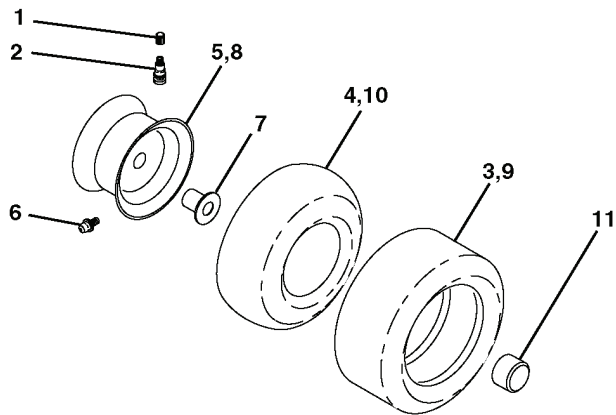

REPAIR PARTS

TRACTOR - MODEL NO. LT120 (HCLT120B), PRODUCT NO. 954 14 00-47
MOWER LIFT

REF.	PART NO.	DESCRIPTION	REMARK	QTY.	KIT
1	532159460	WIRE		1	
2	532159471	LEVER		1	
3	532105767	PIN RETAINING SCREW		1	
4	812000002	RETAINER RING		1	
5	819211621	WASHER		1	
6	532120183	BEARING		1	
7	532109413	GRIP		1	
8	532124526	KNOB		1	
11	532139865	LINK		1	
12	532139866	LINK		1	
13	532124670	RETAINER RING		1	
15	532127218	LINK		1	
16	873350800	NUT		1	
17	532130171	BRACKET		1	
18	873800800	NUT		1	
19	532139868	LEVER		1	
20	532124660	CIRCLIP		1	
31	532140302	BEARING		1	
32	873540600	NUT		1	

REPAIR PARTS

TRACTOR - MODEL NO. LT120 (HCLT120B), PRODUCT NO. 954 14 00-47

WHEELS & TIRES

REF.	PART NO.	DESCRIPTION	REMARK	QTY.	KIT
1	532059192	CAP VALVE		1	
2	532065139	NIPPLE		1	
3	532106222	TIRE		1	
4	532059904	HOSE		1	
5	532141446	RIM SPROCKET		1	
6	532124957	FITTING		1	
7	532124959	BEARING		1	
8	532141447	RIM SPROCKET		1	
9	532124635	TIRE		1	
10	532124926	HOSE		1	
11	532104757	HUB CAP		1	
--	532144334	SEALING FOAM		1	

REPAIR PARTS

TRACTOR - MODEL NO. LT120 (HCLT120B), PRODUCT NO. 954 14 00-47
SEAT ASSEMBLY

REF.	PART NO.	DESCRIPTION	REMARK	QTY.	KIT
1	532127426	SEAT		1	
2	532140551	BRACKET		1	
3	874760616	BOLT		1	
4	819131610	WASHER		1	
5	532145006	CLIP		1	
6	873800600	NUT		1	
7	532124181	SPRING		1	
8	817490616	SCREW		1	
9	819131614	WASHER		1	
10	532155925	BRACKET		1	
12	532121246	BRACKET		1	
13	532121248	BUSHING		1	
14	872050412	BOLT		1	
15	532134300	SPACER		1	
16	532121250	SPRING		1	
17	532123976	LOCKNUT		1	
21	532153236	SCREW		1	
22	873800500	LOCK NUT		1	
23	874780814	BOLT		1	
24	819171912	WASHER		1	
25	532127018	BOLT		1	
26	810040800	WASHER		1	