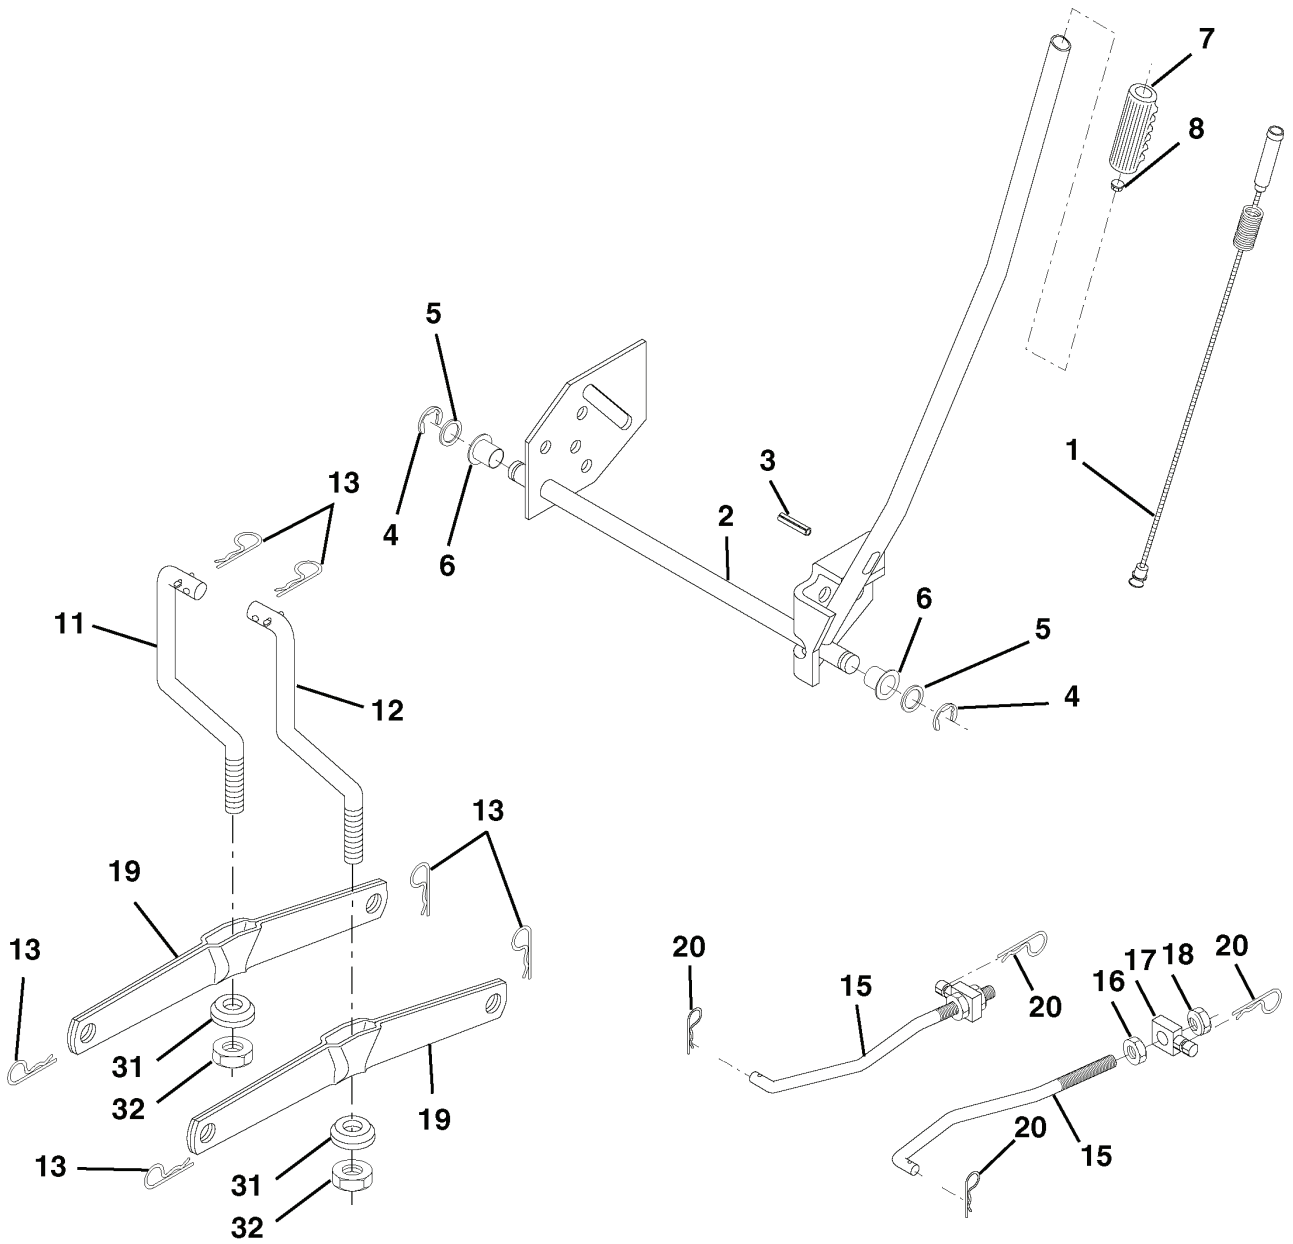

REPAIR PARTS

TRACTOR - MODEL NO. LT120 (HCLT120B), PRODUCT NO. 954 1400-47
DANA TRANSAXLE - MODEL NUMBER 4360-120

REF.	PART NO.	DESCRIPTION	REMARK	QTY.	KIT
11	134793	BEILAGSCHEIBENSATZ LR120		1	
12	148268	FLANGE		1	
14	142674	WEDGE		1	
22	138236	ZIEHKEIL 1PAAR		1	
24	142676	GETRIEBEWELLE LR120		1	
29	142677	GEAR WHEEL		1	
33	134796	GEAR WHEEL		1	
34	134797	SPACING BLOCK		1	
43	134394	BEILAGSCHEIBENSATZ LR120		1	
45	142678	GEAR WHEEL		1	
52	134401	SEALING RING		1	
61	142680	GETRIEBEGEH[USEUNTERTEIL LR120		1	

REPAIR PARTS

TRACTOR - MODEL NO. LT120 (HCLT120B), PRODUCT NO. 954 14 00-47
MOWER LIFT

REF.	PART NO.	DESCRIPTION	REMARK	QTY.	KIT
1	532159460	WIRE		1	
2	532159471	LEVER		1	
3	532105767	PIN RETAINING SCREW		1	
4	812000002	RETAINER RING		1	
5	819211621	WASHER		1	
6	532120183	BEARING		1	
7	532109413	GRIP		1	
8	532124526	KNOB		1	
11	532139865	LINK		1	
12	532139866	LINK		1	
13	532124670	RETAINER RING		1	
15	532127218	LINK		1	
16	873350800	NUT		1	
17	532130171	BRACKET		1	
18	873800800	NUT		1	
19	532139868	LEVER		1	
20	532124660	CIRCLIP		1	
31	532140302	BEARING		1	
32	873540600	NUT		1	

REPAIR PARTS

TRACTOR - MODEL NO. LT120 (HCLT120B), PRODUCT NO. 954 14 00-47

WHEELS & TIRES

REF.	PART NO.	DESCRIPTION	REMARK	QTY.	KIT
1	532059192	CAP VALVE		1	
2	532065139	NIPPLE		1	
3	532106222	TIRE		1	
4	532059904	HOSE		1	
5	532141446	RIM SPROCKET		1	
6	532124957	FITTING		1	
7	532124959	BEARING		1	
8	532141447	RIM SPROCKET		1	
9	532124635	TIRE		1	
10	532124926	HOSE		1	
11	532104757	HUB CAP		1	
--	532144334	SEALING FOAM		1	