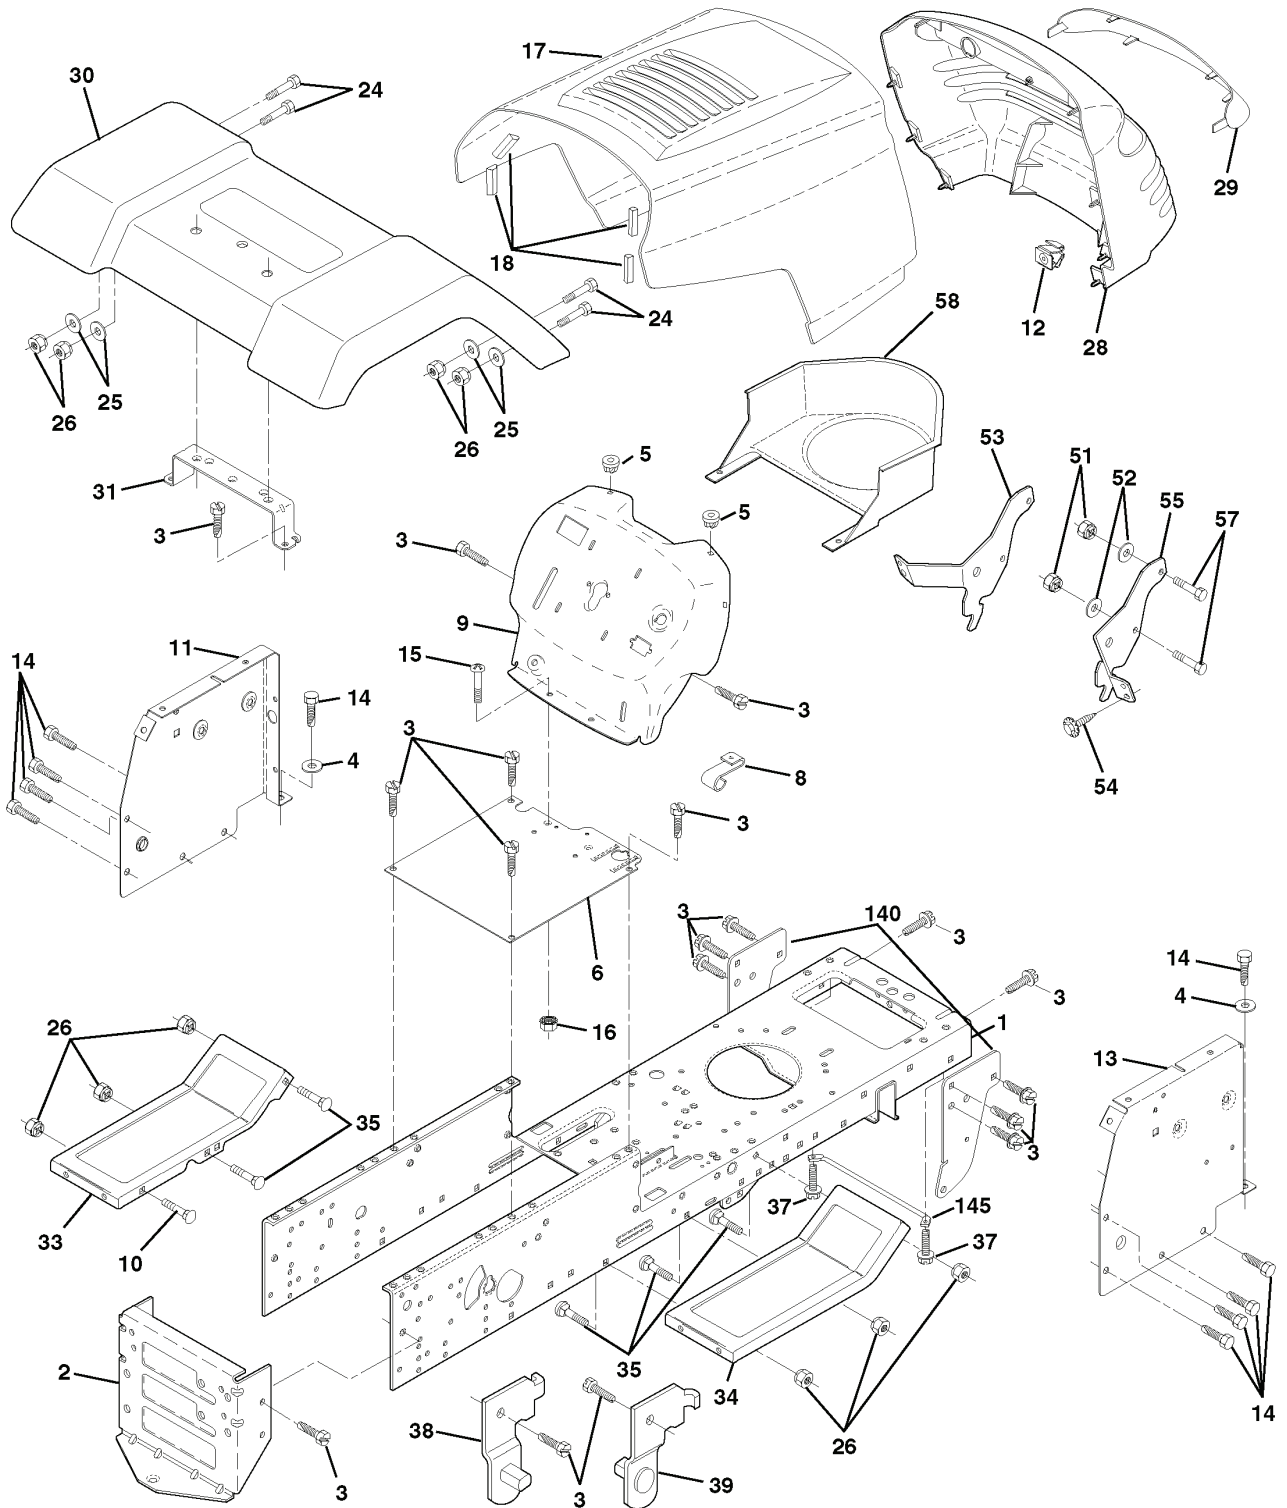

REPAIR PARTS

TRACTOR - MODEL NO. LT120 (HCLT120B), PRODUCT NO. 954 14 00-47

CHASSIS AND ENCLOSURES

REF.	PART NO.	DESCRIPTION	REMARK	QTY.	KIT
2	532140356	DRAWBAR		1	
3	817490612	SCREW		1	
4	819131216	WASHER		1	
5	532155272	DAMPER		1	
8	532155138	CLIP		1	
9	532162717	REPLACE PAR 532161937011		1	
10	872140608	BOLT		1	
11	532155927	PLATE		1	
12	532145660	CLIP		1	
13	532157262	PLATE		1	
14	817490608	SCREW		1	
15	874180512	SCREW		1	
16	873510500	NUT		1	
17	532162237	HOOD		1	
18	532126938	DAMPER		1	
24	874780616	BOLT		1	
25	819131312	WASHER		1	
26	873800600	NUT		1	
28	532157373	GRILL		1	
29	532140273	LENS		1	
31	532136619	ROD		1	
35	872110606	BOLT		1	
37	817490508	SCREW		1	
38	532139886	BRACKET		1	
39	532139887	BRACKET		1	
51	873800400	NUT		1	
52	819091416	WASHER		1	
53	532144697	BRACKET		1	
54	532161464	SCREW		1	
55	532144696	BRACKET		1	
57	874780412	BOLT		1	
58	532150127	AIR CONDUCTOR		1	
140	532158418	BRACKET		1	
145	532156524	SHAFT		1	
--	532005479	PLUG		1