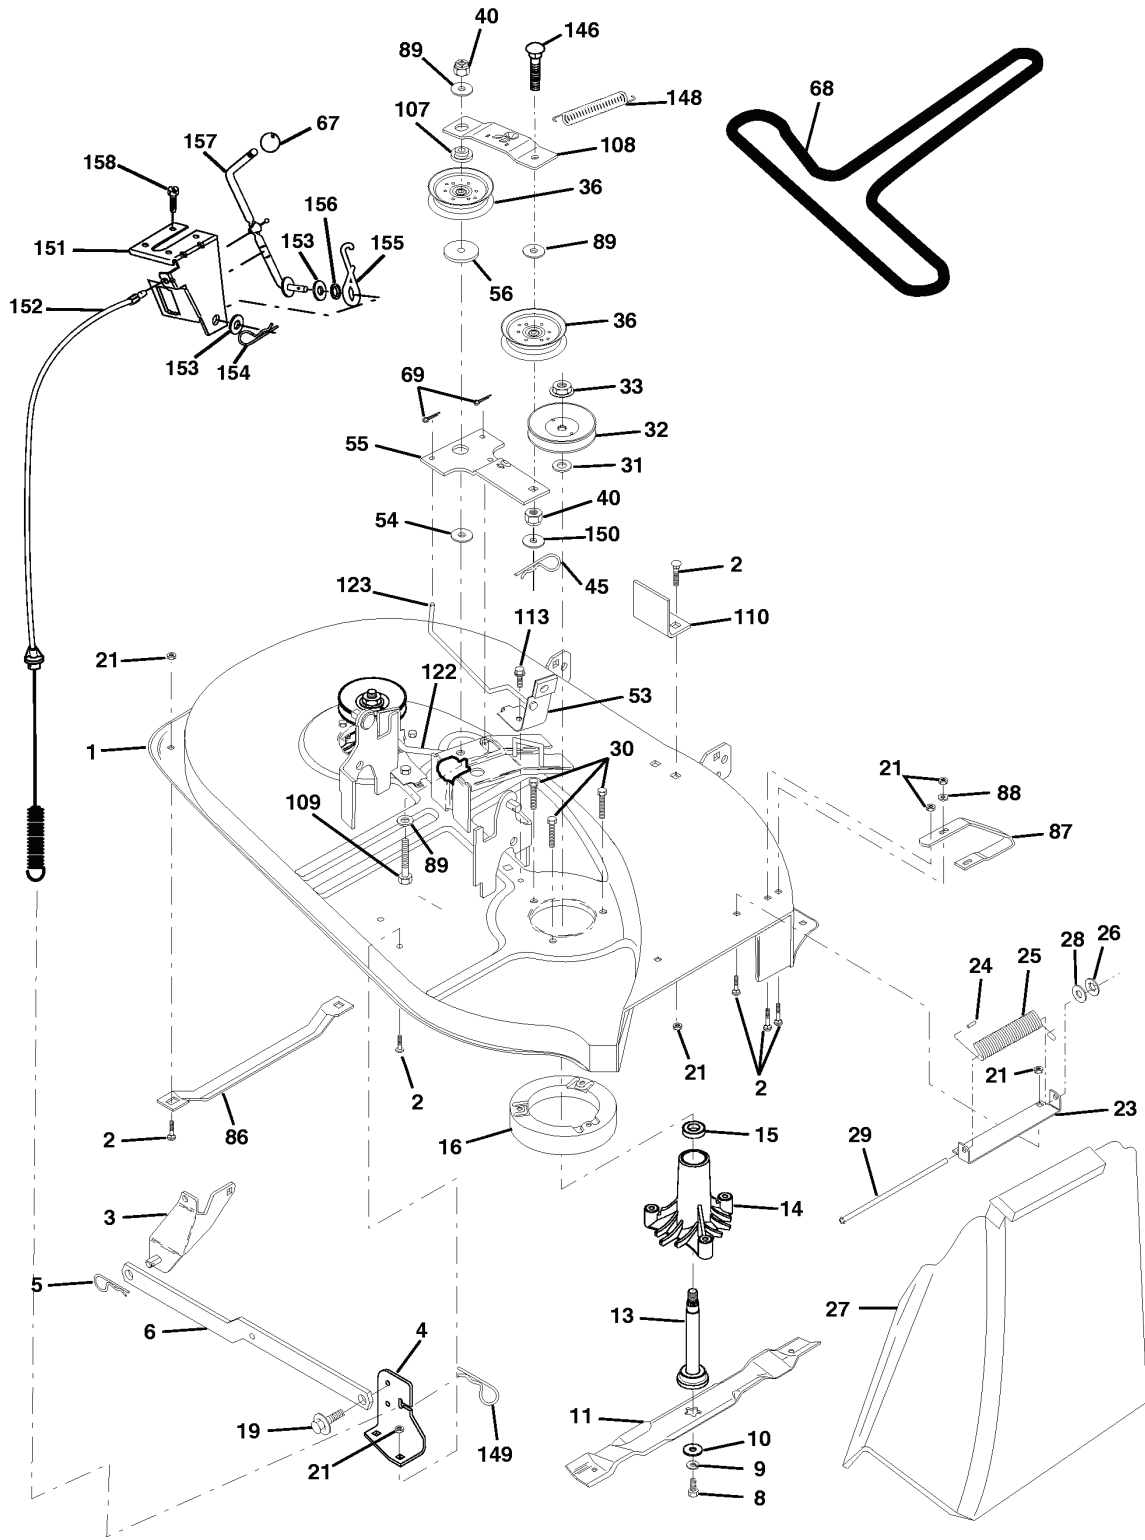

REPAIR PARTS

TRACTOR - - MODEL NUMBER (LT1238) LT1238A, PRODUCT NO. 954 56 70-24
MOWER DECK

REF.	PART NO.	DESCRIPTION	REMARK	QTY.	KIT
1	532170280	MOWER HOUSING ASSEMBLY		1	
2	872140506	BOLT		1	
3	532138017	BRACKE		1	
4	532169970	BRACKET		1	
5	532124670	RETAINER RING		1	
6	532130832	LEVER		1	
8	532850857	BOLT		1	
9	810030600	WASHER		1	
10	532140296	WASHER		1	
11	532138497	BLADE		1	
13	532137645	SHAFT		1	
14	532128774	BEARING HOUSING		1	
15	532110485	BEARING		1	
16	532140329	STRIPPER		1	
19	532132827	SPEC. BOLT		1	
21	873680500	NUT		1	
23	532137607	BRACKET		1	
24	532105304	HUB CAP		1	
25	532123713	SPRING		1	
26	532110452	NUT		1	
27	532175943	SHIELD		1	
28	819111016	WASHER		1	
29	532106735	ROD		1	
30	532157722	SCREW		1	
31	532129963	WASHER		1	
32	532153532	PULLEY		1	
33	532137266	NUT		1	
36	532131494	PULLEY		1	
40	73680600	REPLACE PAR R073690600		1	
45	532124788	RETAINER RING		1	
53	532130840	BRAKE LEVER		1	
54	532133943	WASHER		1	
55	532133840	LEVER		1	
56	532165723	SPACER		1	
67	532106932	KNOB		1	
68	532144200	BELT		1	
69	876020312	SPLIT PIN		1	
86	532125074	RUNNER L/H		1	
87	532128772	SUPPORT		1	
88	819111216	WASHER		1	
89	819131612	WASHER		1	
107	532133502	SPACER		1	
108	532133503	LEVER		1	
109	874760640	BOLT		1	
110	532142587	UPSTOP DECK FRONT 38"		1	
113	817060512	SCREW		1	
122	532131289	BRAKE LEVER		1	
123	532169971	ROD		1	
146	532165891	BOLT		1	
148	532169022	SPRING		1	
149	532165898	SPRING		1	
150	819091216	WASHER		1	
151	532169670	BRACKET		1	
152	532172758	CABLE		1	
153	532169674	WASHER		1	
154	532169675	PIN		1	
155	532169671	SPRING		1	
156	532169672	SPACER		1	
157	532169669	CONTROL		1	
158	817720410	SCREW		1	
--	532130794	MANDREL		1	
--	532170317	DECK SHELL		1