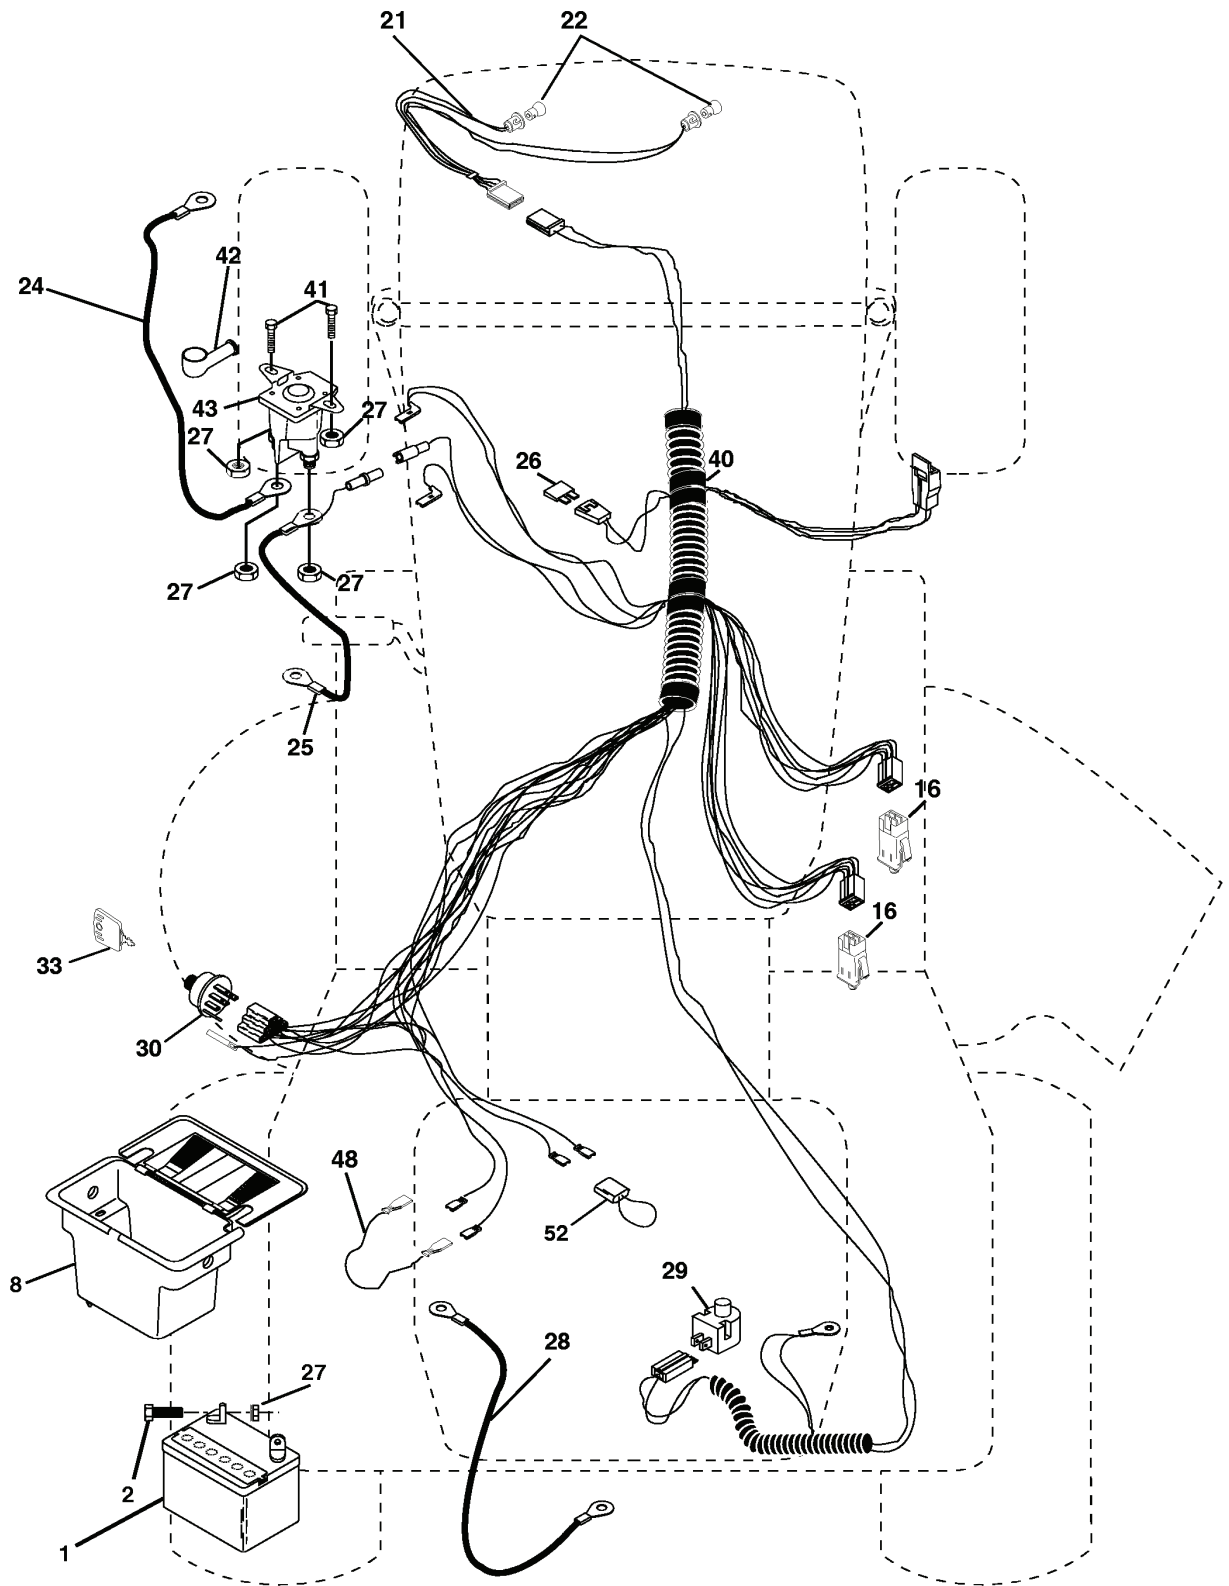

REPAIR PARTS

TRACTOR - - MODEL NUMBER (LT1238) LT1238A, PRODUCT NO. 954 56 70-24
ENGINE

REF.	PART NO.	DESCRIPTION	REMARK	QTY.	KIT
1	532170551	THROTTLE CONTROL		1	
2	817720410	SCREW		1	
4	532137348	MUFFLER, CPL.		1	
13	532165291	GASKET		1	
14	532148456	TUBE		1	
16	811050600	WASHER		1	
23	532169837	HEAT SHIELD		1	
29	532137180	SPARK ARRESTER KIT		1	
31	532109202	TANK		1	
32	532140527	FUEL CAP		1	
33	532123487	HOSE CLAMP		1	
37	532137040	HOSE		1	
38	532148315	PLUG		1	
40	532124028	BUSHING		1	
44	817670412	SCREW		1	
45	817000612	SCREW		1	
46	819091416	WASHER		1	
62	810040500	WASHER		1	
72	871070512	BOLT		1	
78	817060620	SCREW		1	
81	873510400	NUT		1	

REPAIR PARTS

TRACTOR - - MODEL NUMBER (LT1238) LT1238A, PRODUCT NO. 954 56 70-24
DECALS

REF.	PART NO.	DESCRIPTION	REMARK	QTY.	KIT
1	532101892	DECAL		1	
3	532170839	DECALC.VOLUTE MOTEUR 170839		1	
4	532170563	DECALC."DANGER"		1	
6	532157140	DECAL		1	
9	532176822	DECAL		1	
15	532145005	DECAL		1	
16	532157163	LABEL		1	
17	532136832	DECAL		1	
--	532138311	DECAL		1	
--	LSB42			1	
--	LC05	WHEEL WEIGHTS (PAIR)		1	
--	LBD48	SNOW BLADE		1	

REPAIR PARTS

TRACTOR - - MODEL NUMBER (LT1238) LT1238A, PRODUCT NO. 954 56 70-24
ELECTRICAL

REF.	PART NO.	DESCRIPTION	REMARK	QTY.	KIT
1	532144925	BATTERY		1	
2	874760412	BOLT		1	
8	532156417	BOX		1	
16	532153664	SWITCH		1	
21	532166181	CABLE ASSY		1	
22	532004152	BULB		1	
24	532124780	CABLE		1	
25	532146147	CABLE		1	
26	532175158	FUSE		1	
27	873510400	NUT		1	
28	532124773	CABLE		1	
29	532121305	SWITCH		1	
30	532175566	SWITCH		1	
33	532140401	KEY		1	
40	532170217	CABLE ASSY		1	
41	871110408	BOLT		1	
42	532131563	COVER		1	
43	532175141	SOLENOID		1	
48	532140844	ADAPTER		1	
52	532141940	WIRE		1	