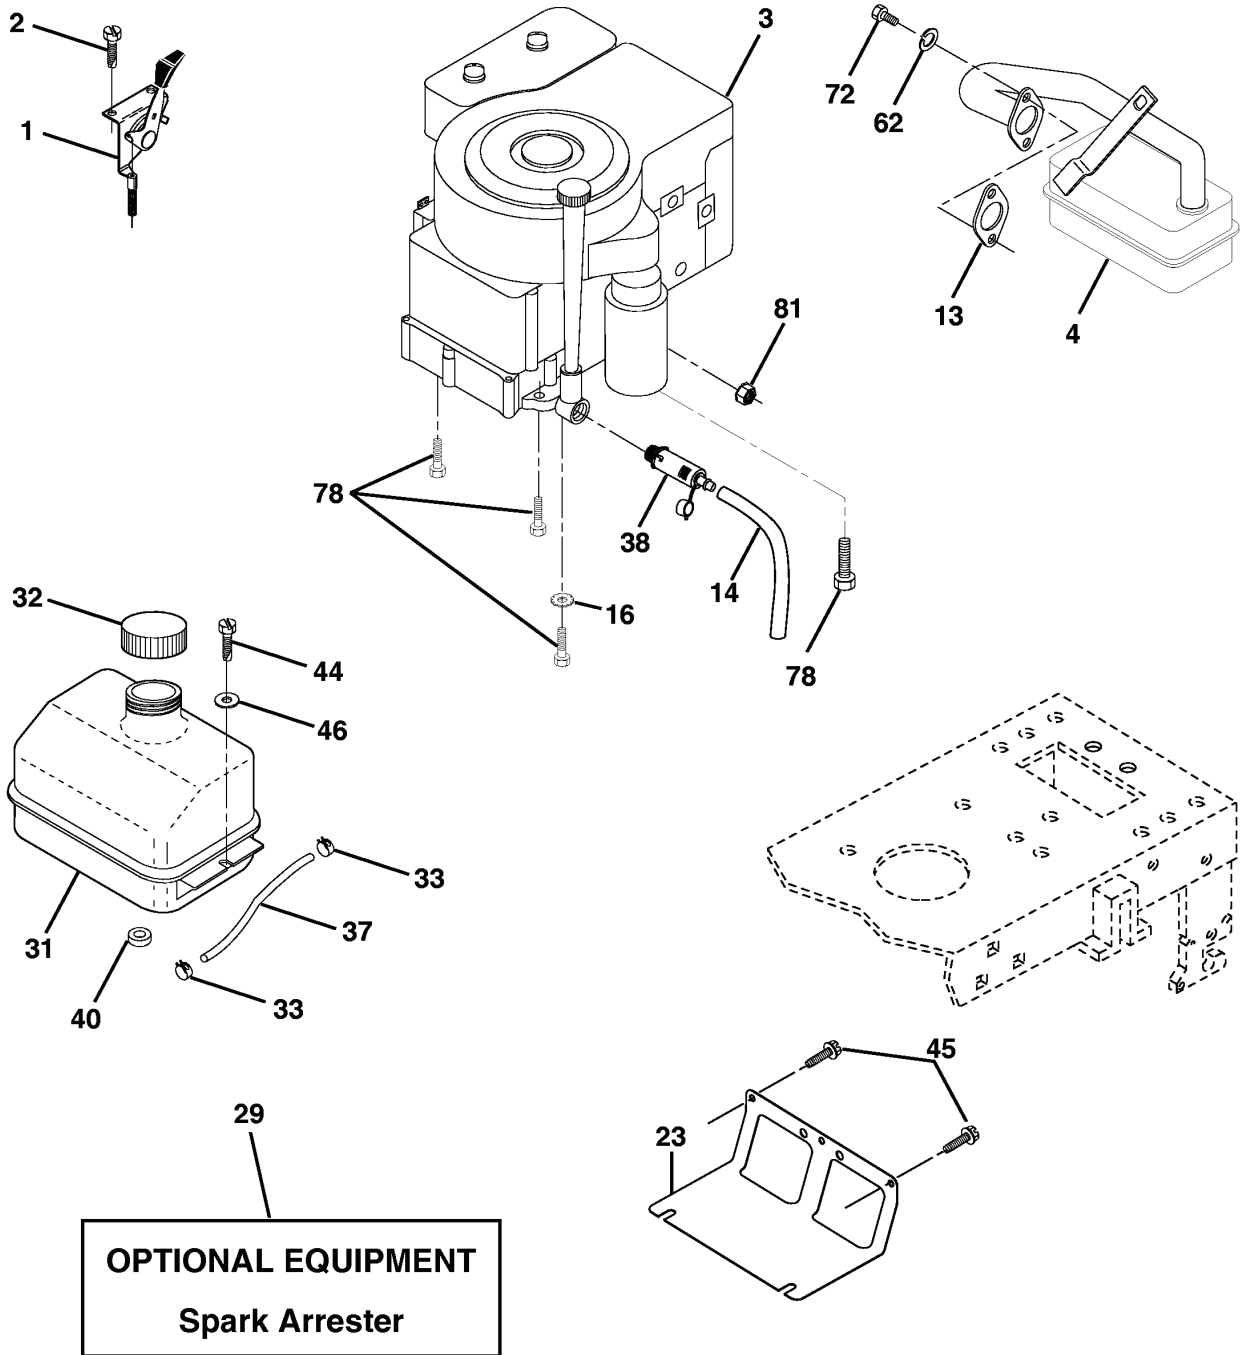

REPAIR PARTS

TRACTOR - - MODEL NUMBER (LT1238) LT1238A, PRODUCT NO. 954 56 70-24
MOWER LIFT

REF.	PART NO.	DESCRIPTION	REMARK	QTY.	KIT
1	532159460	WIRE		1	
2	532159471	LEVER		1	
3	532105767	PIN RETAINING SCREW		1	
4	812000002	RETAINER RING		1	
5	819211621	WASHER		1	
6	532120183	BEARING		1	
7	532109413	GRIP		1	
8	532124526	KNOB		1	
11	532139865	LINK		1	
12	532139866	LINK		1	
13	532124670	RETAINER RING		1	
15	532173288	LINK		1	
16	873350800	NUT		1	
17	532130171	BRACKET		1	
18	873800800	NUT		1	
19	532139868	LEVER		1	
20	532163552	CLIP		1	
31	532169865	BEARING		1	
32	873540600	NUT		1	

REPAIR PARTS

TRACTOR - - MODEL NUMBER (LT1238) LT1238A, PRODUCT NO. 954 56 70-24
SEAT

REF.	PART NO.	DESCRIPTION	REMARK	QTY.	KIT
1	532130875	SEAT		1	
2	532140551	BRACKET		1	
3	871110616	SCREW		1	
4	819131610	WASHER		1	
5	532145006	CLIP		1	
6	873800600	NUT		1	
7	532124181	SPRING		1	
8	817000616	SCREW		1	
9	819131614	WASHER		1	
10	532174894	PAN		1	
12	532121246	BRACKET		1	
13	532121248	BUSHING		1	
14	872050412	BOLT		1	
15	532134300	SPACER		1	
16	532121250	SPRING		1	
17	532123976	LOCKNUT		1	
21	532171852	BOLT		1	
22	873800500	LOCK NUT		1	
23	871110814	BOLT		1	
24	819171912	WASHER		1	
25	532127018	BOLT		1	
26	810040800	WASHER		1	

REPAIR PARTS

TRACTOR - - MODEL NUMBER (LT1238) LT1238A, PRODUCT NO. 954 56 70-24
ENGINE

REF.	PART NO.	DESCRIPTION	REMARK	QTY.	KIT
1	532170551	THROTTLE CONTROL		1	
2	817720410	SCREW		1	
4	532137348	MUFFLER, CPL.		1	
13	532165291	GASKET		1	
14	532148456	TUBE		1	
16	811050600	WASHER		1	
23	532169837	HEAT SHIELD		1	
29	532137180	SPARK ARRESTER KIT		1	
31	532109202	TANK		1	
32	532140527	FUEL CAP		1	
33	532123487	HOSE CLAMP		1	
37	532137040	HOSE		1	
38	532148315	PLUG		1	
40	532124028	BUSHING		1	
44	817670412	SCREW		1	
45	817000612	SCREW		1	
46	819091416	WASHER		1	
62	810040500	WASHER		1	
72	871070512	BOLT		1	
78	817060620	SCREW		1	
81	873510400	NUT		1	