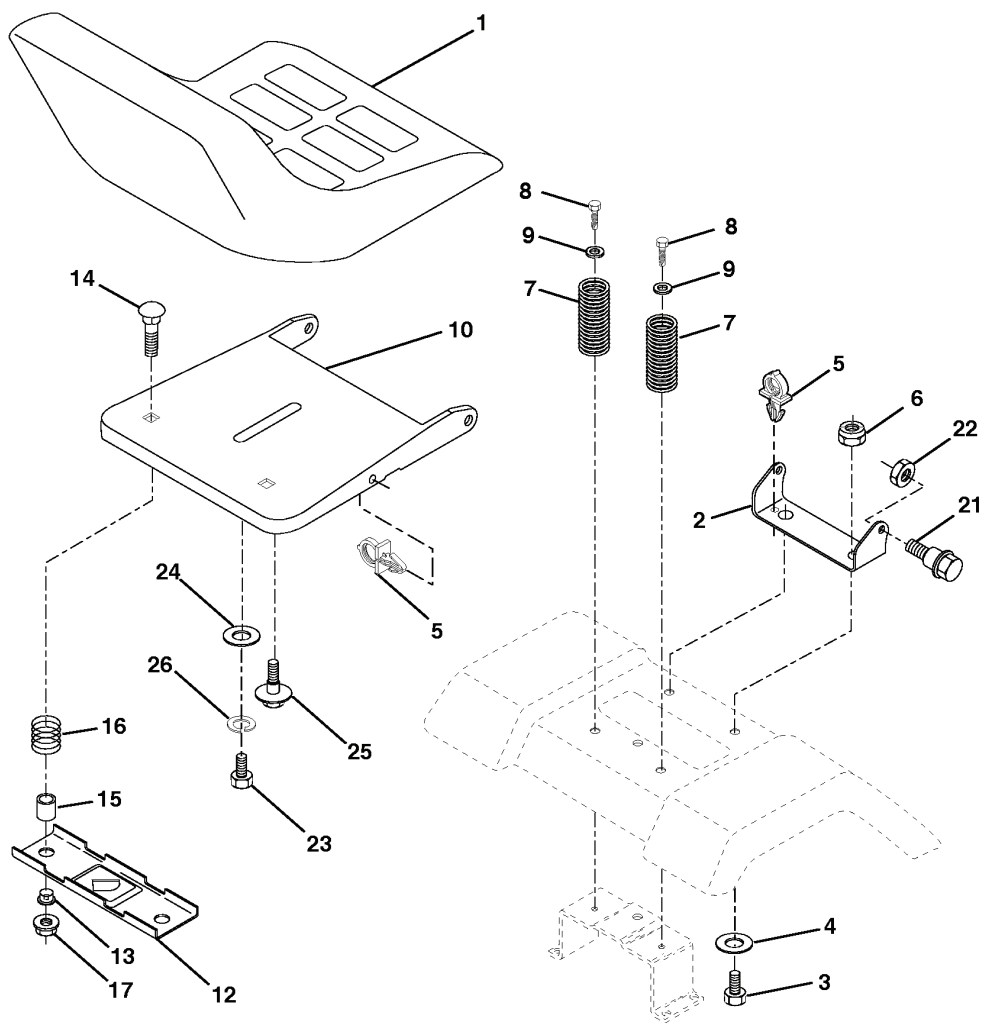

REPAIR PARTS

TRACTOR - - MODEL NUMBER (LT1238) LT1238A, PRODUCT NO. 954 56 70-24
SEAT

REF.	PART NO.	DESCRIPTION	REMARK	QTY.	KIT
1	532130875	SEAT		1	
2	532140551	BRACKET		1	
3	871110616	SCREW		1	
4	819131610	WASHER		1	
5	532145006	CLIP		1	
6	873800600	NUT		1	
7	532124181	SPRING		1	
8	817000616	SCREW		1	
9	819131614	WASHER		1	
10	532174894	PAN		1	
12	532121246	BRACKET		1	
13	532121248	BUSHING		1	
14	872050412	BOLT		1	
15	532134300	SPACER		1	
16	532121250	SPRING		1	
17	532123976	LOCKNUT		1	
21	532171852	BOLT		1	
22	873800500	LOCK NUT		1	
23	871110814	BOLT		1	
24	819171912	WASHER		1	
25	532127018	BOLT		1	
26	810040800	WASHER		1	