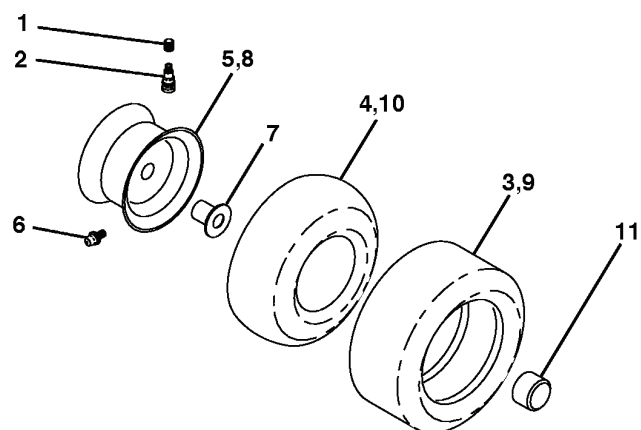

REPAIR PARTS

TRACTOR - - MODEL NUMBER (LT1238) LT1238A, PRODUCT NO. 954 56 70-24
DECALS

REF.	PART NO.	DESCRIPTION	REMARK	QTY.	KIT
1	532101892	DECAL		1	
3	532170839	DECALC.VOLUTE MOTEUR 170839		1	
4	532170563	DECALC."DANGER"		1	
6	532157140	DECAL		1	
9	532176822	DECAL		1	
15	532145005	DECAL		1	
16	532157163	LABEL		1	
17	532136832	DECAL		1	
--	532138311	DECAL		1	
--	LSB42			1	
--	LC05	WHEEL WEIGHTS (PAIR)		1	
--	LBD48	SNOW BLADE		1	

REPAIR PARTS

TRACTOR - - MODEL NUMBER (LT1238) LT1238A, PRODUCT NO. 954 56 70-24
ELECTRICAL

REF.	PART NO.	DESCRIPTION	REMARK	QTY.	KIT
1	532144925	BATTERY		1	
2	874760412	BOLT		1	
8	532156417	BOX		1	
16	532153664	SWITCH		1	
21	532166181	CABLE ASSY		1	
22	532004152	BULB		1	
24	532124780	CABLE		1	
25	532146147	CABLE		1	
26	532175158	FUSE		1	
27	873510400	NUT		1	
28	532124773	CABLE		1	
29	532121305	SWITCH		1	
30	532175566	SWITCH		1	
33	532140401	KEY		1	
40	532170217	CABLE ASSY		1	
41	871110408	BOLT		1	
42	532131563	COVER		1	
43	532175141	SOLENOID		1	
48	532140844	ADAPTER		1	
52	532141940	WIRE		1	

REPAIR PARTS

TRACTOR - - MODEL NUMBER (LT1238) LT1238A, PRODUCT NO. 954 56 70-24

WHEELS & TIRES

REF.	PART NO.	DESCRIPTION	REMARK	QTY.	KIT
1	532059192	CAP VALVE		1	
2	532065139	NIPPLE		1	
3	532106222	TIRE		1	
4	532059904	HOSE		1	
5	532138336	RIM		1	
6	532124957	FITTING		1	
7	532124959	BEARING		1	
8	532138337	RIM.SPROCKET		1	
9	532124635	TIRE		1	
10	532124926	HOSE		1	
11	532175039	HUB CAP		1	
--	532144334	SEALING FOAM		1	