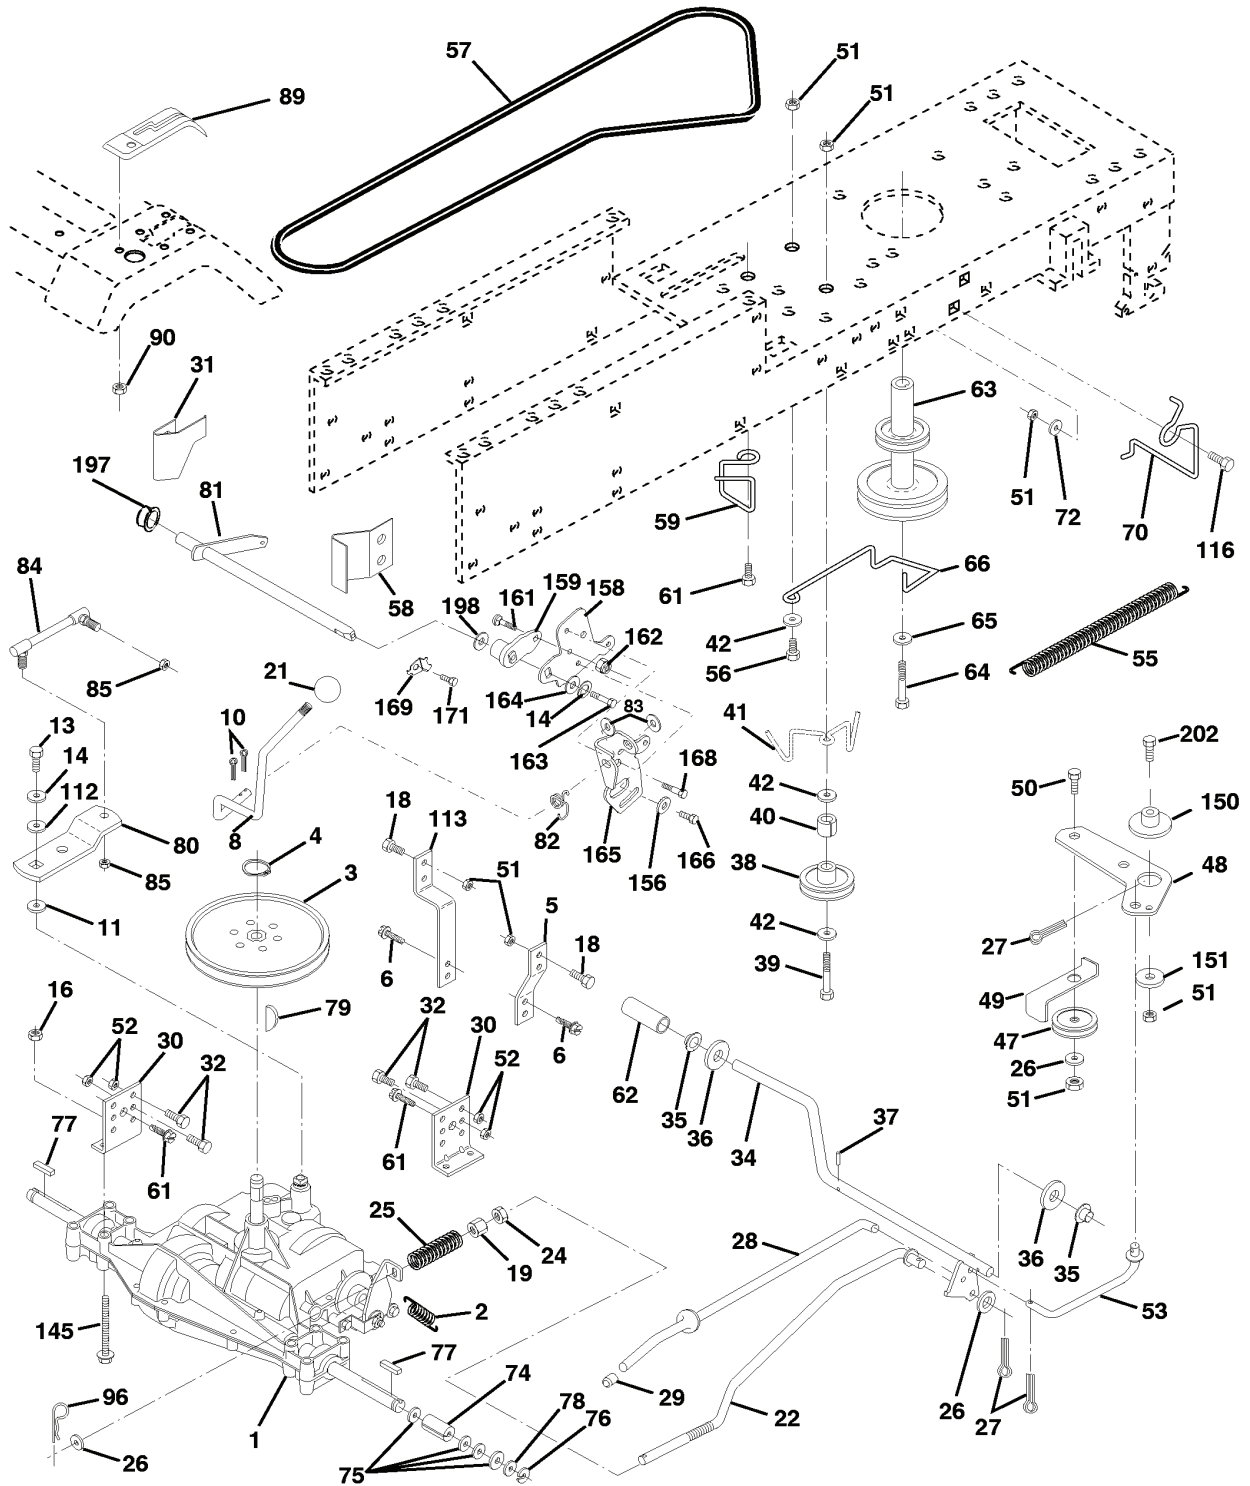

REPAIR PARTS

TRACTOR - - MODEL NUMBER (LT1238) LT1238A, PRODUCT NO. 954 56 70-24
DRIVE

REF.	PART NO.	DESCRIPTION	REMARK	QTY.	KIT
2	532146682	SPRING		1	
3	532123666	PULLEY		1	
4	812000028	CLIP		1	
5	532121520	BRACKET		1	
6	817060512	SCREW		1	
8	532165619	ROD		1	
10	876020416	SPLIT PIN		1	
11	532105701	WASHER		1	
13	874550412	BOLT		1	
14	810040400	WASHER		1	
16	873800500	LOCK NUT		1	
18	874780616	BOLT		1	
19	873800600	NUT		1	
21	532106933	KNOB		1	
22	532130804	ROD		1	
24	873350600	NUT		1	
25	532106888	SPRING		1	
26	819131316	WASHER		1	
27	876020412	SPLIT PIN		1	
28	532145204	ROD		1	
29	532071673	COVER		1	
30	532174973	BRACKET		1	
31	532127275	GUIDE		1	
32	874760512	BOLT		1	
34	532155071	SHAFT		1	
35	532120183	BEARING		1	
36	819211616	WASHER		1	
37	532124963	PIN RETAINING SCREW		1	
38	532131494	PULLEY		1	
39	874760644	BOLT		1	
40	532124965	SPACER		1	
41	532165838	TENSIONER		1	
42	819131312	WASHER		1	
47	532127783	PULLEY		1	
48	532154407	GUIDE		1	
49	532123205	BELT GUIDE		1	
50	874760624	BOLT		1	
51	873680600	NUT		1	
52	873680500	NUT		1	
53	532105710	LINK		1	
55	532105709	SPRING		1	
56	874760620	BOLT		1	
57	532130801	V-BELT		1	
58	532127274	KEEPER		1	
59	532169691	BELT GUIDE		1	
61	817060612	SCREW		1	
62	532124872	PEDAL RUBBER		1	
63	532140186	PULLEY		1	
64	871170764	BOLT		1	
65	810040700	WASHER		1	
66	532154778	TENSIONER		1	
70	532134683	BELT GUIDE		1	
72	819132012	WASHER		1	
74	532137057	SPACER		1	
75	532121749	WASHER		1	
76	812000001	RETAINER RING		1	
77	532123583	KEY		1	
78	532121748	WASHER		1	
79	532125096	WOODRUFF KEY		1	
80	532131486	ROD		1	
81	532165594	SHAFT		1	
82	532123782	TORSION SPRING		1	
83	819171216	WASHER		1	
84	532166228	LINK		1	
85	532150360	NUT		1	
89	532177031	CONSOLE, SHIFT STLT		1	
90	532124346	NUT		1	
96	532124788	RETAINER RING		1	
112	819091210	WASHER		1	
113	532127285	BRACKET		1	
116	872110610	BOLT		1	
145	874490540	BOLT		1	
150	532165850	BUSHING		1	
151	819133210	WASHER		1	
156	532166002	WASHER		1	
158	532165589	BRACKET		1	
159	532165494	LEVER		1	
161	872140406	BOLT		1