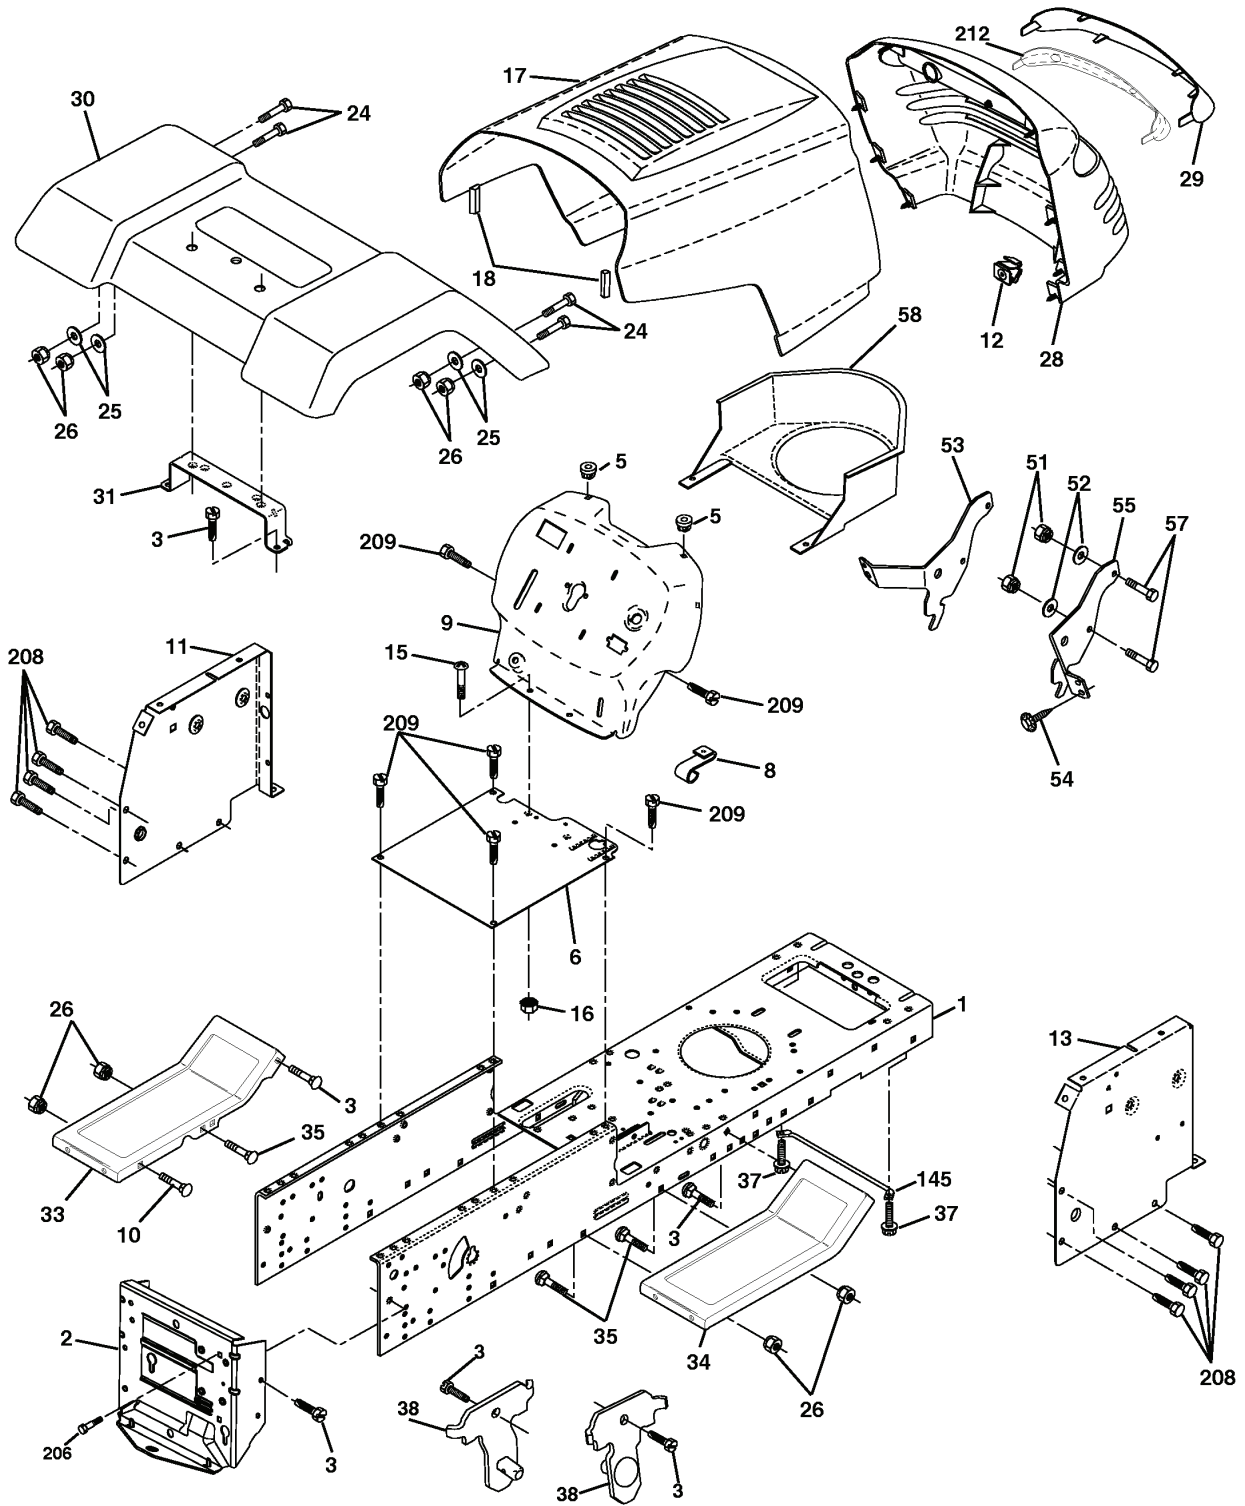

REPAIR PARTS

TRACTOR - - MODEL NUMBER (LT1238) LT1238A, PRODUCT NO. 954 56 70-24
CHASSIS

REF.	PART NO.	DESCRIPTION	REMARK	QTY.	KIT
1	532169831	CHASSIS		1	
2	532169061	PLATE		1	
3	817060612	SCREW		1	
5	532155272	DAMPER		1	
6	532155923	PLATE		1	
8	532155138	CLIP		1	
9	532171796	PANEL		1	
10	872140608	BOLT		1	
11	532155927	PLATE		1	
12	532145660	CLIP		1	
13	532173025	PLATE		1	
15	874180512	SCREW		1	
16	873510500	NUT		1	
17	532162237	HOOD		1	
18	532126938	DAMPER		1	
24	874780616	BOLT		1	
25	819131312	WASHER		1	
26	873800600	NUT		1	
28	532143499	GRILL		1	
29	532168154	LENS GRILLE PRIVATE LAB		1	
30	532177025	FENDER		1	
31	532136619	ROD		1	
33	532153539	FOOTREST.LH		1	
34	532153538	FOOT REST		1	
35	872110606	BOLT		1	
37	817490508	SCREW		1	
38	532169834	BRACKET		1	
51	873800400	NUT		1	
52	819091416	WASHER		1	
53	532144697	BRACKET		1	
54	532161464	SCREW		1	
55	532144696	BRACKET		1	
57	874780412	BOLT		1	
58	532150127	AIR CONDUCTOR		1	
145	532156524	SHAFT		1	
206	532170165	BOLT		1	
208	817670608	SCREW		1	
209	817000612	SCREW		1	
212	532156229	REFLECTOR		1	
---	532005479	PLUG		1