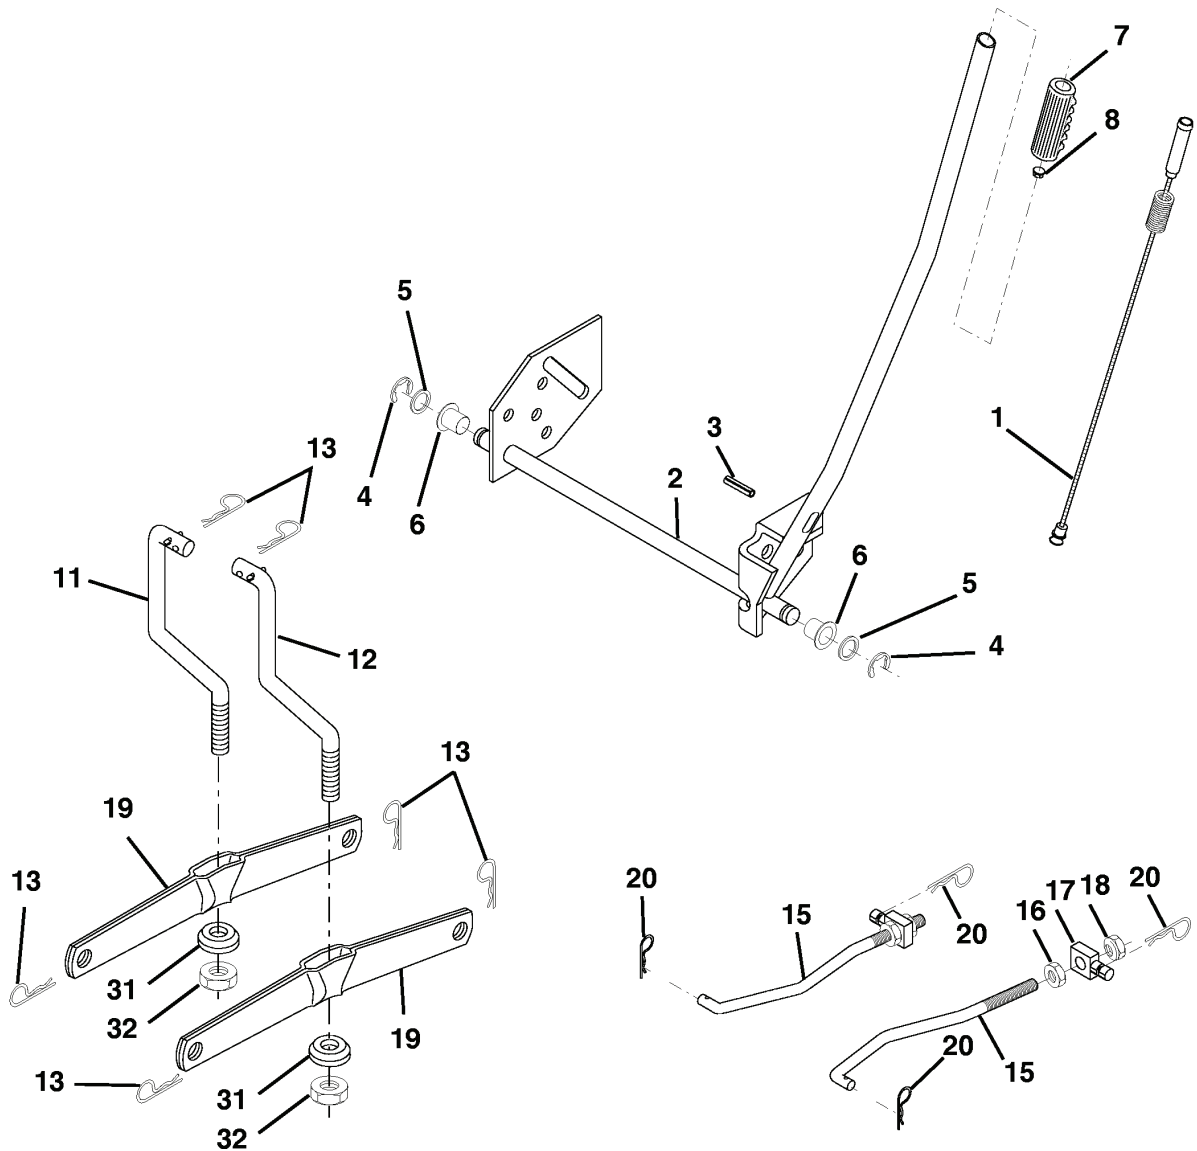

REPAIR PARTS

TRACTOR - - MODEL NUMBER (LT1238) LT1238A, PRODUCT NO. 954 56 70-24
MOWER LIFT

REF.	PART NO.	DESCRIPTION	REMARK	QTY.	KIT
1	532159460	WIRE		1	
2	532159471	LEVER		1	
3	532105767	PIN RETAINING SCREW		1	
4	812000002	RETAINER RING		1	
5	819211621	WASHER		1	
6	532120183	BEARING		1	
7	532109413	GRIP		1	
8	532124526	KNOB		1	
11	532139865	LINK		1	
12	532139866	LINK		1	
13	532124670	RETAINER RING		1	
15	532173288	LINK		1	
16	873350800	NUT		1	
17	532130171	BRACKET		1	
18	873800800	NUT		1	
19	532139868	LEVER		1	
20	532163552	CLIP		1	
31	532169865	BEARING		1	
32	873540600	NUT		1	