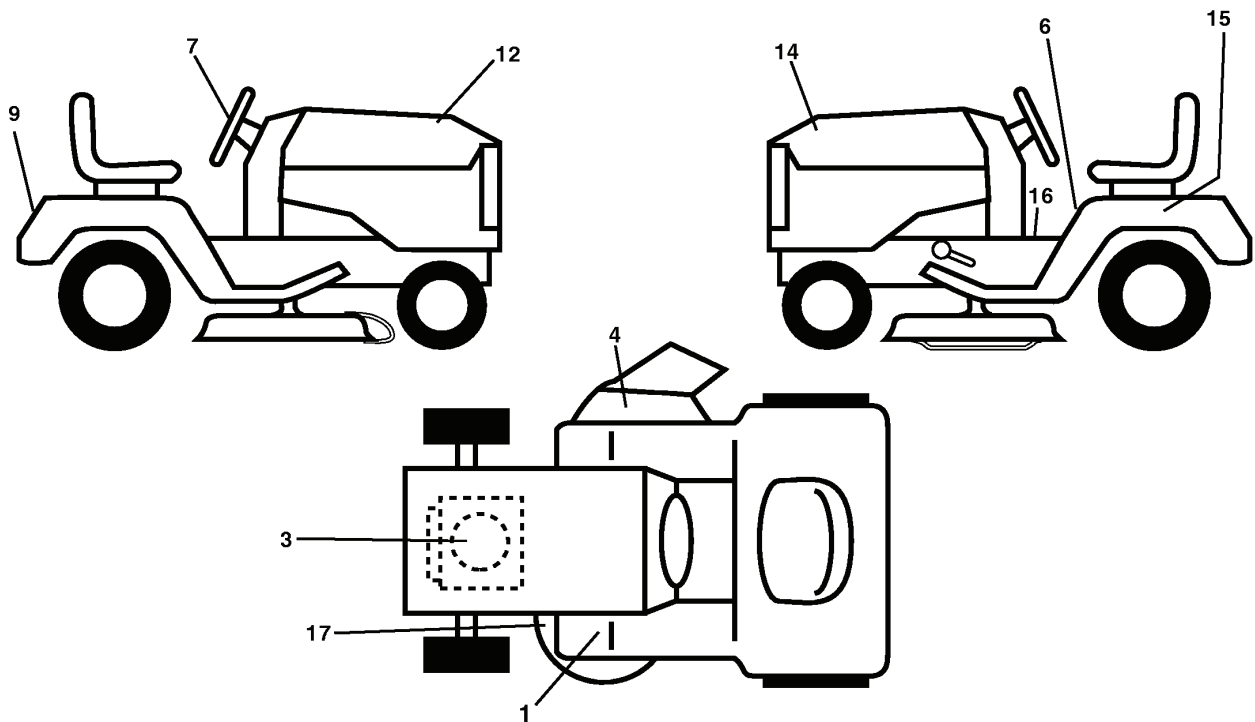

REPAIR PARTS

TRACTOR - - MODEL NUMBER (LT1238) LT1238A, PRODUCT NO. 954 56 70-24
SEAT

REF.	PART NO.	DESCRIPTION	REMARK	QTY.	KIT
1	532130875	SEAT		1	
2	532140551	BRACKET		1	
3	871110616	SCREW		1	
4	819131610	WASHER		1	
5	532145006	CLIP		1	
6	873800600	NUT		1	
7	532124181	SPRING		1	
8	817000616	SCREW		1	
9	819131614	WASHER		1	
10	532174894	PAN		1	
12	532121246	BRACKET		1	
13	532121248	BUSHING		1	
14	872050412	BOLT		1	
15	532134300	SPACER		1	
16	532121250	SPRING		1	
17	532123976	LOCKNUT		1	
21	532171852	BOLT		1	
22	873800500	LOCK NUT		1	
23	871110814	BOLT		1	
24	819171912	WASHER		1	
25	532127018	BOLT		1	
26	810040800	WASHER		1	

REPAIR PARTS

TRACTOR - - MODEL NUMBER (LT1238) LT1238A, PRODUCT NO. 954 56 70-24
ENGINE

REF.	PART NO.	DESCRIPTION	REMARK	QTY.	KIT
1	532170551	THROTTLE CONTROL		1	
2	817720410	SCREW		1	
4	532137348	MUFFLER, CPL.		1	
13	532165291	GASKET		1	
14	532148456	TUBE		1	
16	811050600	WASHER		1	
23	532169837	HEAT SHIELD		1	
29	532137180	SPARK ARRESTER KIT		1	
31	532109202	TANK		1	
32	532140527	FUEL CAP		1	
33	532123487	HOSE CLAMP		1	
37	532137040	HOSE		1	
38	532148315	PLUG		1	
40	532124028	BUSHING		1	
44	817670412	SCREW		1	
45	817000612	SCREW		1	
46	819091416	WASHER		1	
62	810040500	WASHER		1	
72	871070512	BOLT		1	
78	817060620	SCREW		1	
81	873510400	NUT		1	

REPAIR PARTS

TRACTOR - - MODEL NUMBER (LT1238) LT1238A, PRODUCT NO. 954 56 70-24
DECALS

REF.	PART NO.	DESCRIPTION	REMARK	QTY.	KIT
1	532101892	DECAL		1	
3	532170839	DECALC.VOLUTE MOTEUR 170839		1	
4	532170563	DECALC."DANGER"		1	
6	532157140	DECAL		1	
9	532176822	DECAL		1	
15	532145005	DECAL		1	
16	532157163	LABEL		1	
17	532136832	DECAL		1	
--	532138311	DECAL		1	
--	LSB42			1	
--	LC05	WHEEL WEIGHTS (PAIR)		1	
--	LBD48	SNOW BLADE		1	