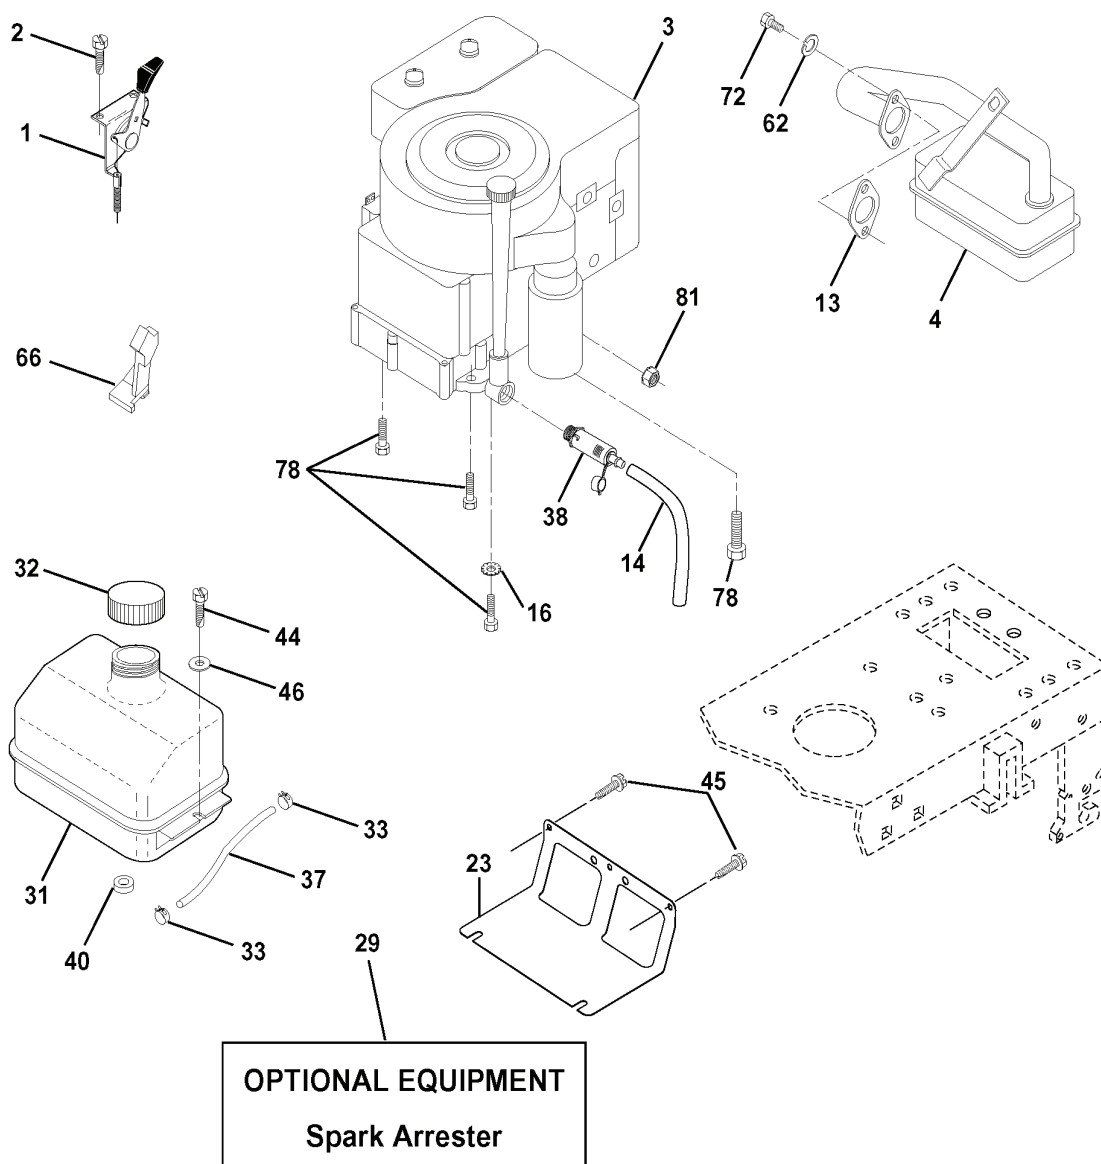

# REPAIR PARTS

TRACTOR - MODEL NO. LT130 (HELT130B), PRODUCT NO. 954 17 00-35  
MOWER LIFT

---

REF.	PART NO.	DESCRIPTION	REMARK	QTY.	KIT
1	532159460	WIRE		1	
2	532159471	LEVER		1	
3	532105767	PIN RETAINING SCREW		1	
4	812000002	RETAINER RING		1	
5	819211621	WASHER		1	
6	532120183	BEARING		1	
7	532109413	GRIP		1	
8	532124526	KNOB		1	
11	532139865	LINK		1	
12	532139866	LINK		1	
13	532124670	RETAINER RING		1	
15	532173288	LINK		1	
16	873350800	NUT		1	
17	532130171	BRACKET		1	
18	873800800	NUT		1	
19	532139868	LEVER		1	
20	532163552	CLIP		1	
31	532169865	BEARING		1	
32	873540600	NUT		1	

### WHEELS & TIRES

---

REF.	PART NO.	DESCRIPTION	REMARK	QTY.	KIT
1	532059192	CAP VALVE		1	
2	532065139	NIPPLE		1	
3	532106222	TIRE		1	
4	532059904	HOSE		1	
5	532138336	RIM		1	
6	532124957	FITTING		1	
7	532124959	BEARING		1	
8	532138337	RIM.SPROCKET		1	
9	532124635	TIRE		1	
10	532124926	HOSE		1	
11	532175039	HUB CAP		1	
--	532144334	SEALING FOAM		1	

# REPAIR PARTS

TRACTOR - MODEL NO. LT130 (HELT130B), PRODUCT NO. 954 17 00-35  
ENGINE

REF.	PART NO.	DESCRIPTION	REMARK	QTY.	KIT
1	532170865	CONTROL THROTTLE		1	
2	817720410	SCREW		1	
4	532137348	MUFFLER, CPL.		1	
13	532165291	GASKET		1	
14	532148456	TUBE		1	
16	811050600	WASHER		1	
23	532169837	HEAT SHIELD		1	
29	532137180	SPARK ARRESTER KIT		1	
31	532109202	TANK		1	
32	532140527	FUEL CAP		1	
33	532123487	HOSE CLAMP		1	
37	532137040	HOSE		1	
38	532148315	PLUG		1	
40	532124028	BUSHING		1	
44	817670412	SCREW		1	
45	817000612	SCREW		1	
46	819091416	WASHER		1	
62	810040500	WASHER		1	
66	532127951	MOVEMENT LIMITER		1	
72	871070512	BOLT		1	
78	817060620	SCREW		1	
81	873510400	NUT		1	