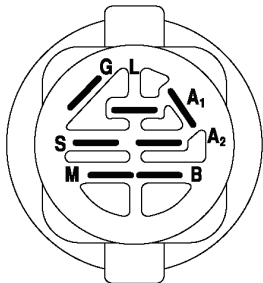

IGNITION SWITCH

POSITION	CIRCUIT	"MAKE"
OFF	M+G+A1	NONE
RUN/LIGHT	B+A1	A2+L
RUN	B+A1	NONE
START	B + S + A1	NONE

WIRING INSULATED CLIPS

NOTE: IF WIRING INSULATED CLIPS WERE REMOVED FOR SERVICING OF UNIT, THEY SHOULD BE REPLACED TO PROPERLY SECURE YOUR WIRING.

NON-REMOVABLE CONNECTIONS

REMOVABLE CONNECTIONS