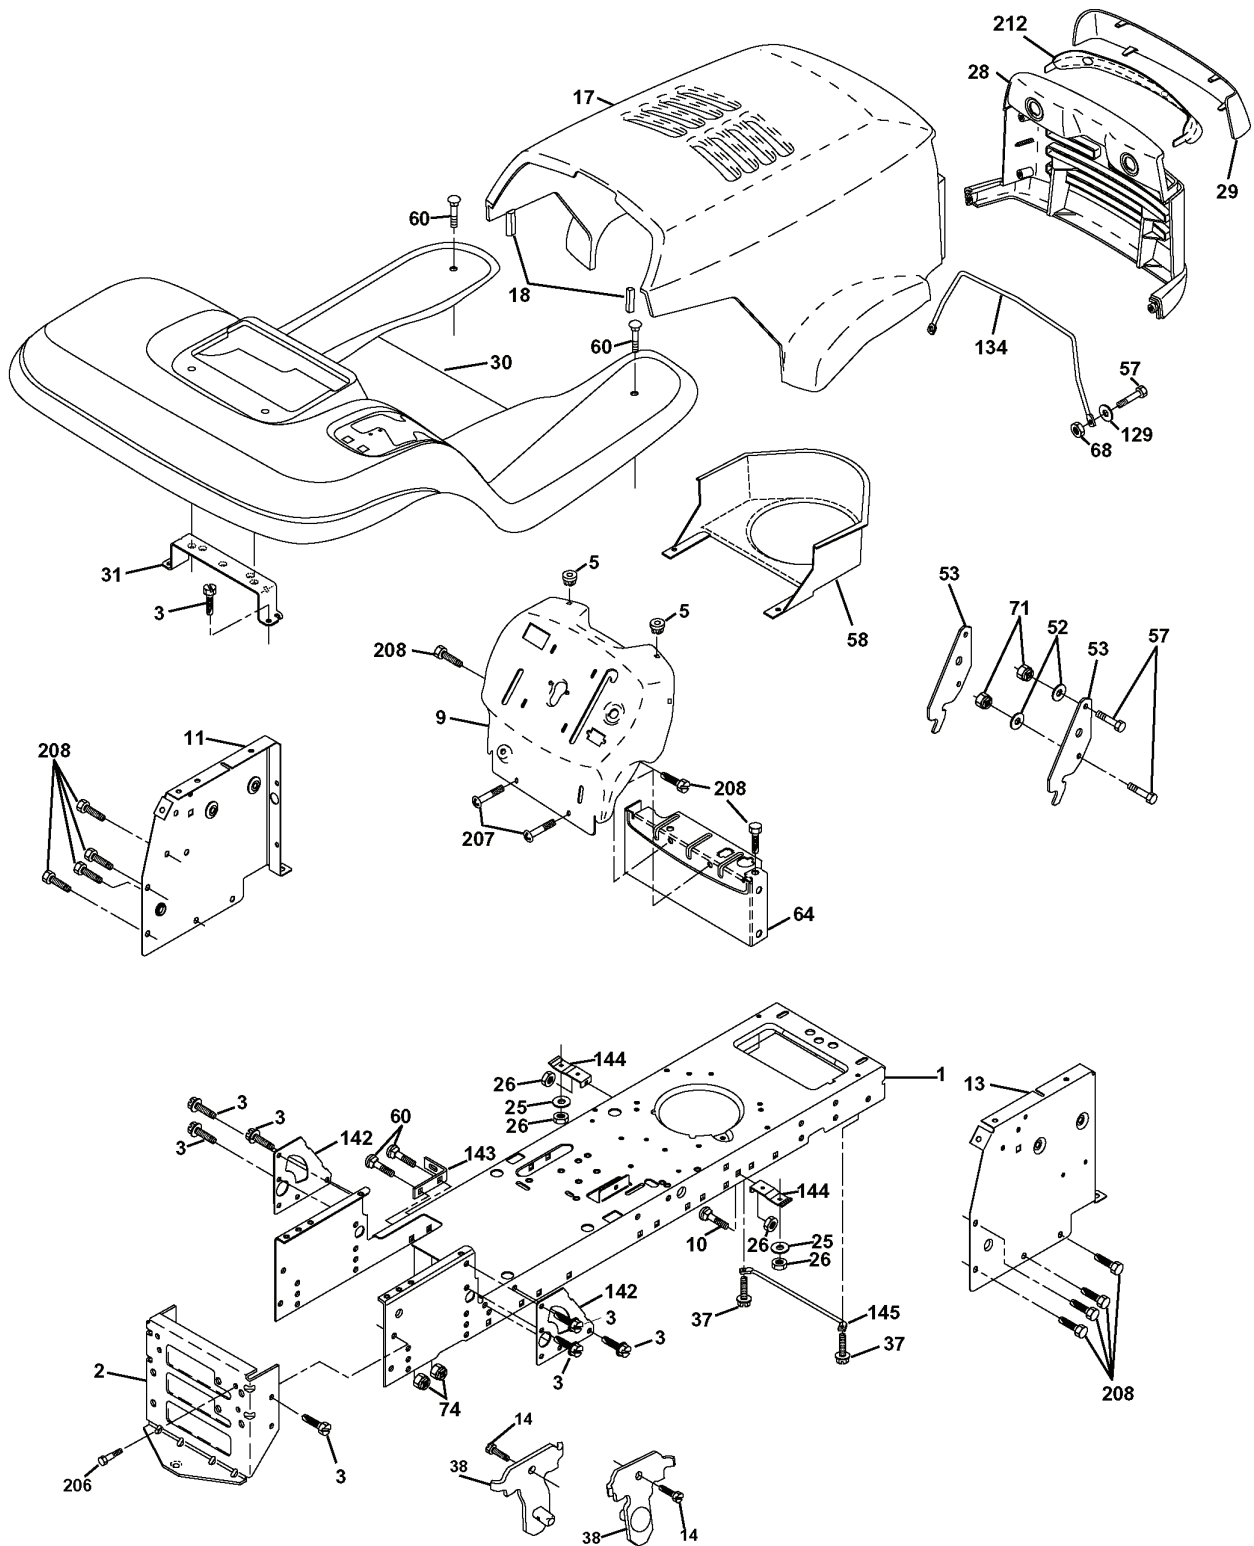

REF.	PART NO.	DESCRIPTION	REMARK	QTY.	KIT
1	532170865	CONTROL THROTTLE		1	
2	817720410	SCREW		1	
4	532137348	MUFFLER, CPL.		1	
13	532165291	GASKET		1	
14	532148456	TUBE		1	
16	811050600	WASHER		1	
23	532169837	HEAT SHIELD		1	
29	532137180	SPARK ARRESTER KIT		1	
31	532109202	TANK		1	
32	532140527	FUEL CAP		1	
33	532123487	HOSE CLAMP		1	
37	532137040	HOSE		1	
38	532148315	PLUG		1	
40	532124028	BUSHING		1	
44	817670412	SCREW		1	
45	817000612	SCREW		1	
46	819091416	WASHER		1	
62	810040500	WASHER		1	
66	532127951	MOVEMENT LIMITER		1	
72	871070512	BOLT		1	
78	817060620	SCREW		1	
81	873510400	NUT		1	

REPAIR PARTS

TRACTOR - MODEL NO. LT130 (HELT130B), PRODUCT NO. 954 17 00-35
CHASSIS AND ENCLOSURES