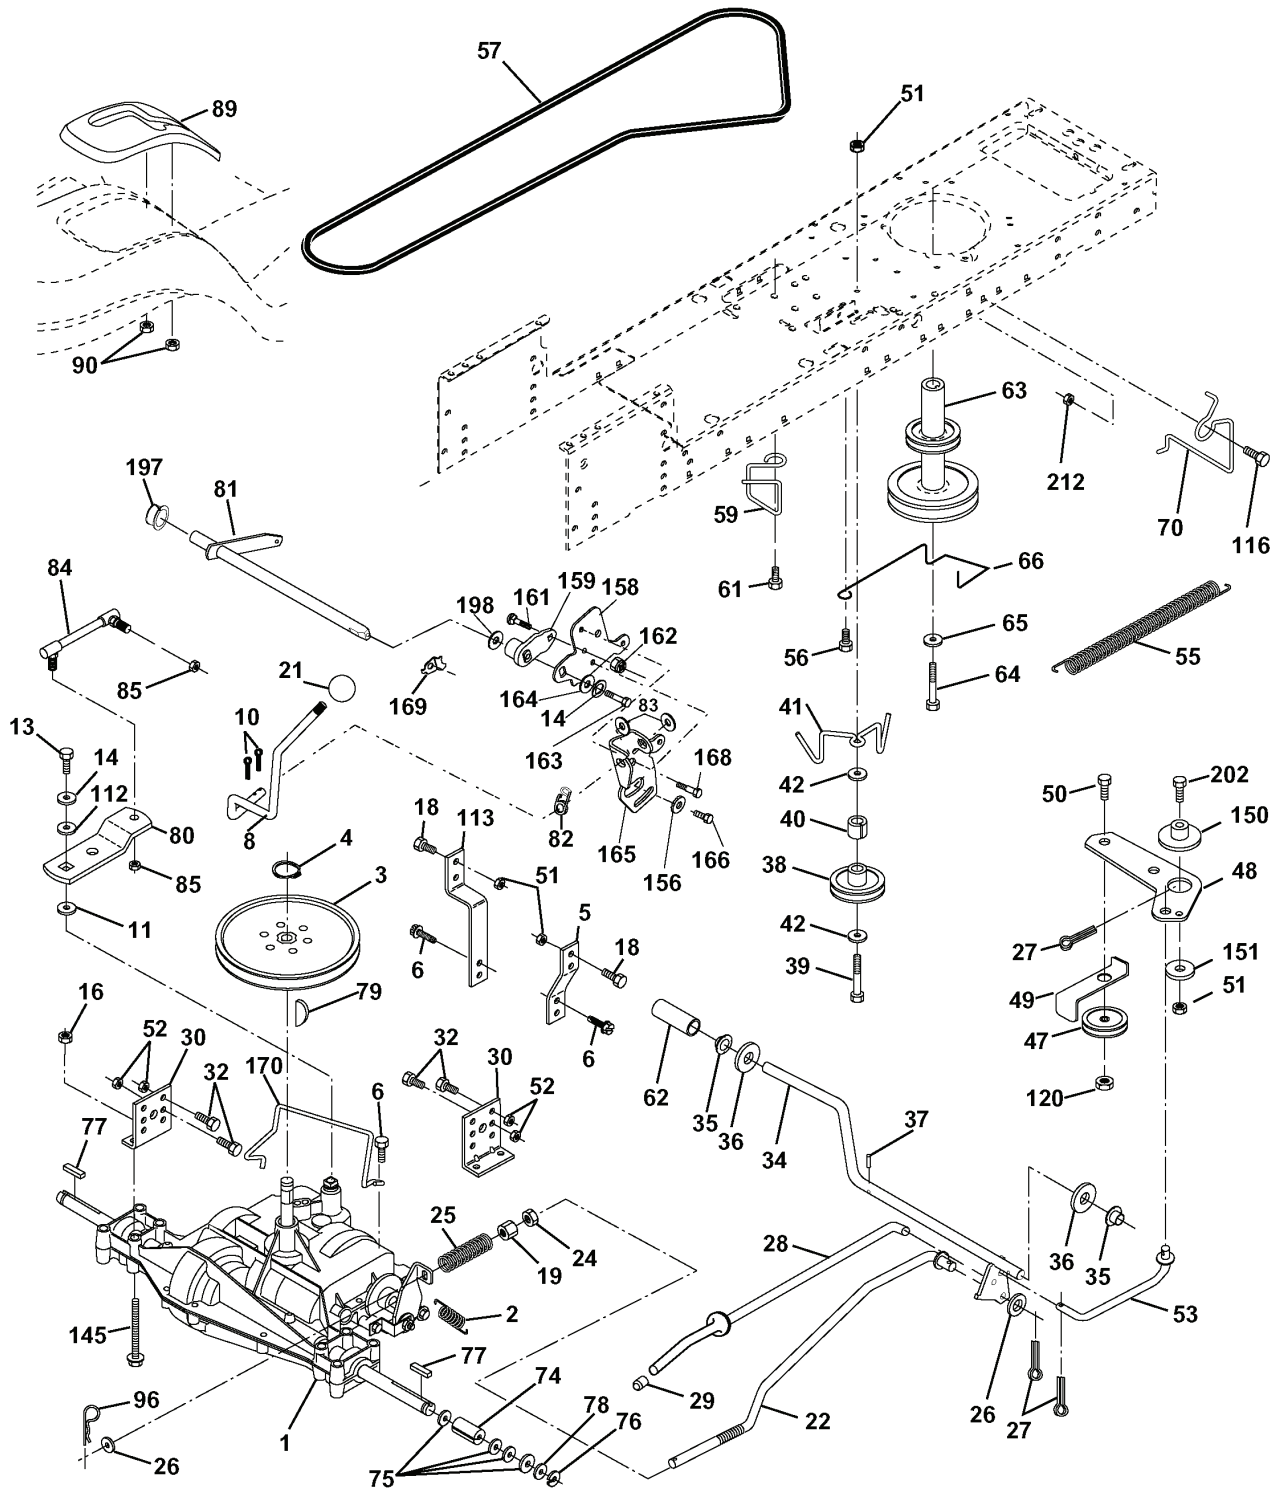

REF.	PART NO.	DESCRIPTION	REMARK	QTY.	KIT
1	532174619	FRAME		1	
2	532176554	PLATE		1	
3	817060612	SCREW		1	
5	532155272	DAMPER		1	
9	532171853	DASH		1	
10	872140608	BOLT		1	
11	532155927	PLATE		1	
13	532173025	PLATE		1	
14	817490608	SCREW		1	
17	532165378	HOOD		1	
18	532126938	DAMPER		1	
25	819131312	WASHER		1	
26	873800600	NUT		1	
28	532165379	GRILL		1	
29	532165380	LENS		1	
30	532171854	COVER		1	
31	532139976	BRACKET		1	
37	817490508	SCREW		1	
38	532175710	BRACKET		1	
52	819091416	WASHER		1	
53	532150067	BRACKET		1	
57	874780412	BOLT		1	
58	532150127	AIR CONDUCTOR		1	
60	872140606	BOLT		1	
64	532154798	PANEL		1	
68	873510400	NUT		1	
71	873680400	NUT		1	
74	873680600	NUT		1	
129	819091016	WASHER		1	
134	532160219	ROD		1	
142	532165867	PLATE		1	
143	532154966	BRACKET		1	
144	532154207	HOLDER		1	
145	532156524	SHAFT		1	
206	532170165	BOLT		1	
207	817670508	SCREW		1	
208	817670608	SCREW		1	
212	532156195	INSERT		1	
--	532005479	PLUG		1	

REPAIR PARTS

TRACTOR - MODEL NO. LT130 (HELT130B), PRODUCT NO. 954 17 00-35
DRIVE