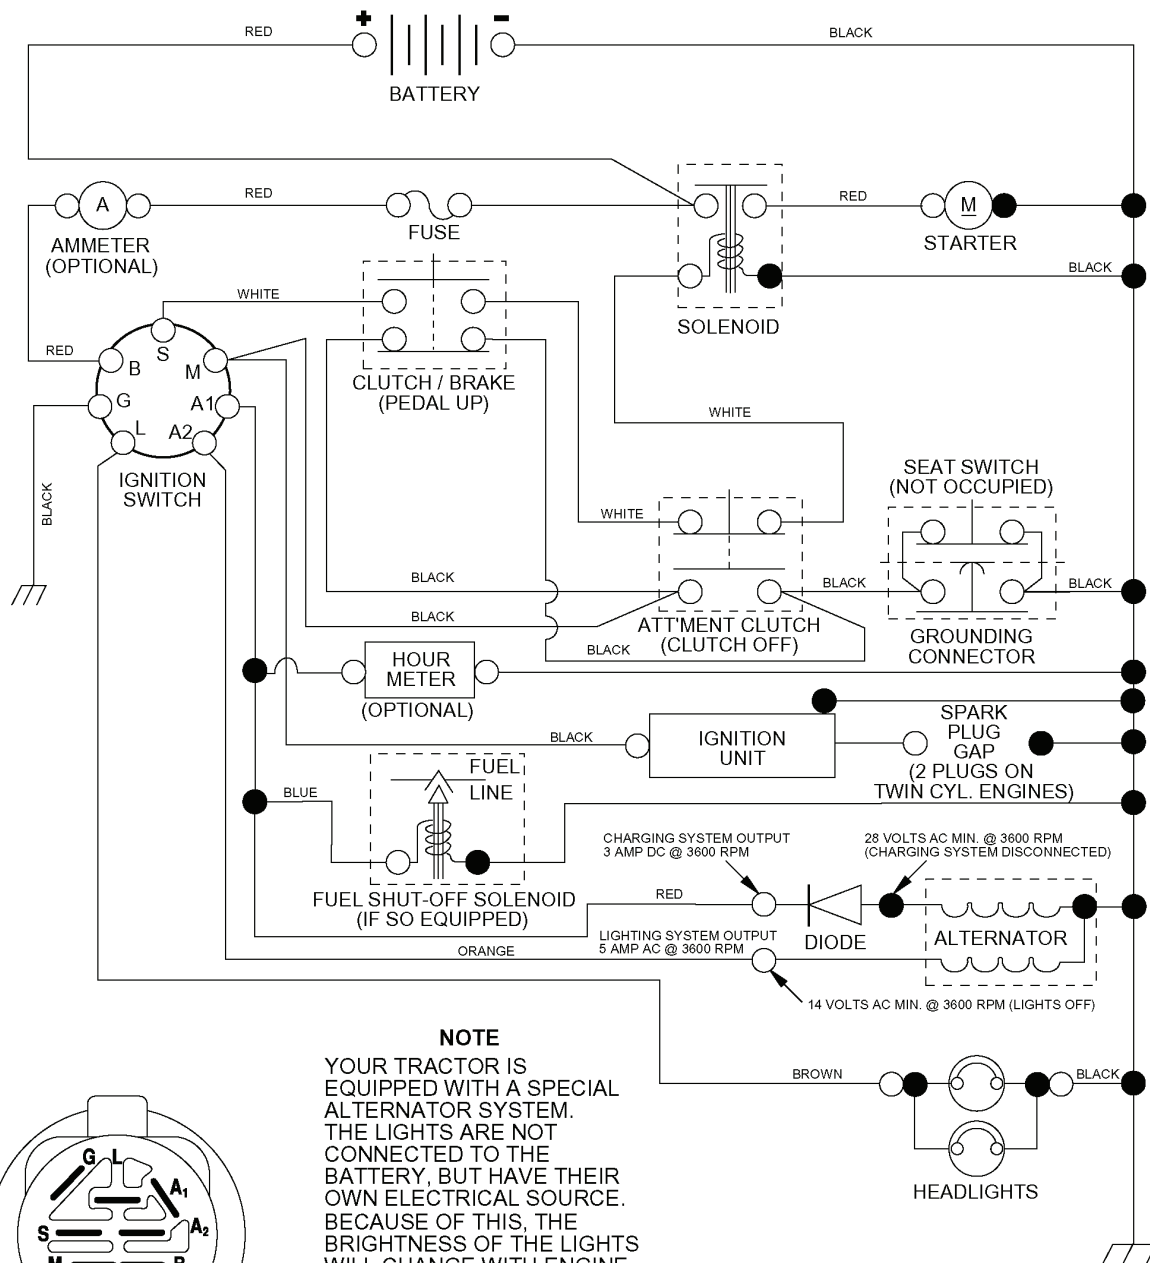

TRACTOR - MODEL NO. LT130 (HELT130B), PRODUCT NO. 954 17 00-35 SCHEMATIC

NOTE

YOUR TRACTOR IS EQUIPPED WITH A SPECIAL ALTERNATOR SYSTEM. THE LIGHTS ARE NOT CONNECTED TO THE BATTERY, BUT HAVE THEIR OWN ELECTRICAL SOURCE. BECAUSE OF THIS, THE BRIGHTNESS OF THE LIGHTS WILL CHANGE WITH ENGINE SPEED. AT IDLE THE LIGHTS WILL DIM. AS THE ENGINE IS SPEEDED UP, THE LIGHTS WILL BECOME THEIR BRIGHTEST.