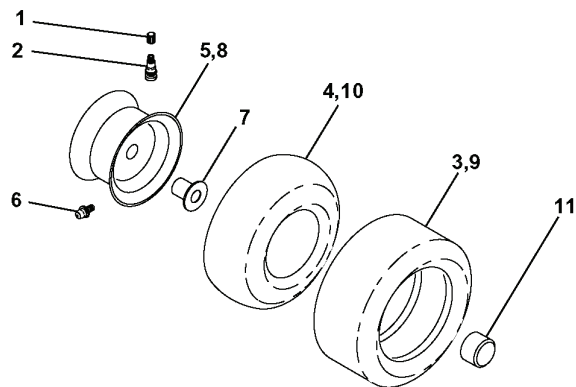

REF.	PART NO.	DESCRIPTION	REMARK	QTY.	KIT
1	532166627	STEERING WHEEL		1	
2	532154427	SHAFT		1	
3	532169840	SPINDLE		1	
4	532169839	SPINDLE		1	
5	532124931	WASHER		1	
6	532121748	WASHER		1	
7	819272016	WASHER		1	
8	812000029	RETAINER RING		1	
9	532124937	BEARING COL. STRG.		1	
10	532175121	ROD		1	
11	810040600	WASHER		1	
13	532136518	PIPE		1	
15	532145212	NUT		1	
17	532177876	SHAFT		1	
26	532126847	BUSHING		1	
28	819131416	WASHER		1	
29	817060612	SCREW		1	
30	876020412	SPLIT PIN		1	
32	532130465	ROD		1	
36	532155099	BUSHING		1	
37	532152927	SCREW		1	
38	532166626	INSERT		1	
39	819132411	WASHER		1	
40	532124701	NUT		1	
41	532159945	ADAPTER		1	
42	532169634	SLEEVE		1	
43	532121749	WASHER		1	
44	532153720	STEERING PINION		1	
46	532121232	HUB CAP		1	
47	532124836	NIPPLE		1	
51	873800500	LOCK NUT		1	
54	874780520	BOLT		1	
63	874780616	BOLT		1	
65	532160367	SPACER		1	
67	872140618	BOLT		1	
68	532169827	SHAFT		1	
71	532175146	STEERING GEAR		1	
82	532169835	BRACKET		1	
85	532133835	XMAS TREE FASTNER		1	
88	532175118	BOLT		1	
91	532175553	SPRING		1	

# REPAIR PARTS

TRACTOR - MODEL NO. LT130 (HELT130B), PRODUCT NO. 954 17 00-35  
MOWER LIFT

---

REF.	PART NO.	DESCRIPTION	REMARK	QTY.	KIT
1	532159460	WIRE		1	
2	532159471	LEVER		1	
3	532105767	PIN RETAINING SCREW		1	
4	812000002	RETAINER RING		1	
5	819211621	WASHER		1	
6	532120183	BEARING		1	
7	532109413	GRIP		1	
8	532124526	KNOB		1	
11	532139865	LINK		1	
12	532139866	LINK		1	
13	532124670	RETAINER RING		1	
15	532173288	LINK		1	
16	873350800	NUT		1	
17	532130171	BRACKET		1	
18	873800800	NUT		1	
19	532139868	LEVER		1	
20	532163552	CLIP		1	
31	532169865	BEARING		1	
32	873540600	NUT		1	

### WHEELS & TIRES

---

REF.	PART NO.	DESCRIPTION	REMARK	QTY.	KIT
1	532059192	CAP VALVE		1	
2	532065139	NIPPLE		1	
3	532106222	TIRE		1	
4	532059904	HOSE		1	
5	532138336	RIM		1	
6	532124957	FITTING		1	
7	532124959	BEARING		1	
8	532138337	RIM.SPROCKET		1	
9	532124635	TIRE		1	
10	532124926	HOSE		1	
11	532175039	HUB CAP		1	
--	532144334	SEALING FOAM		1	