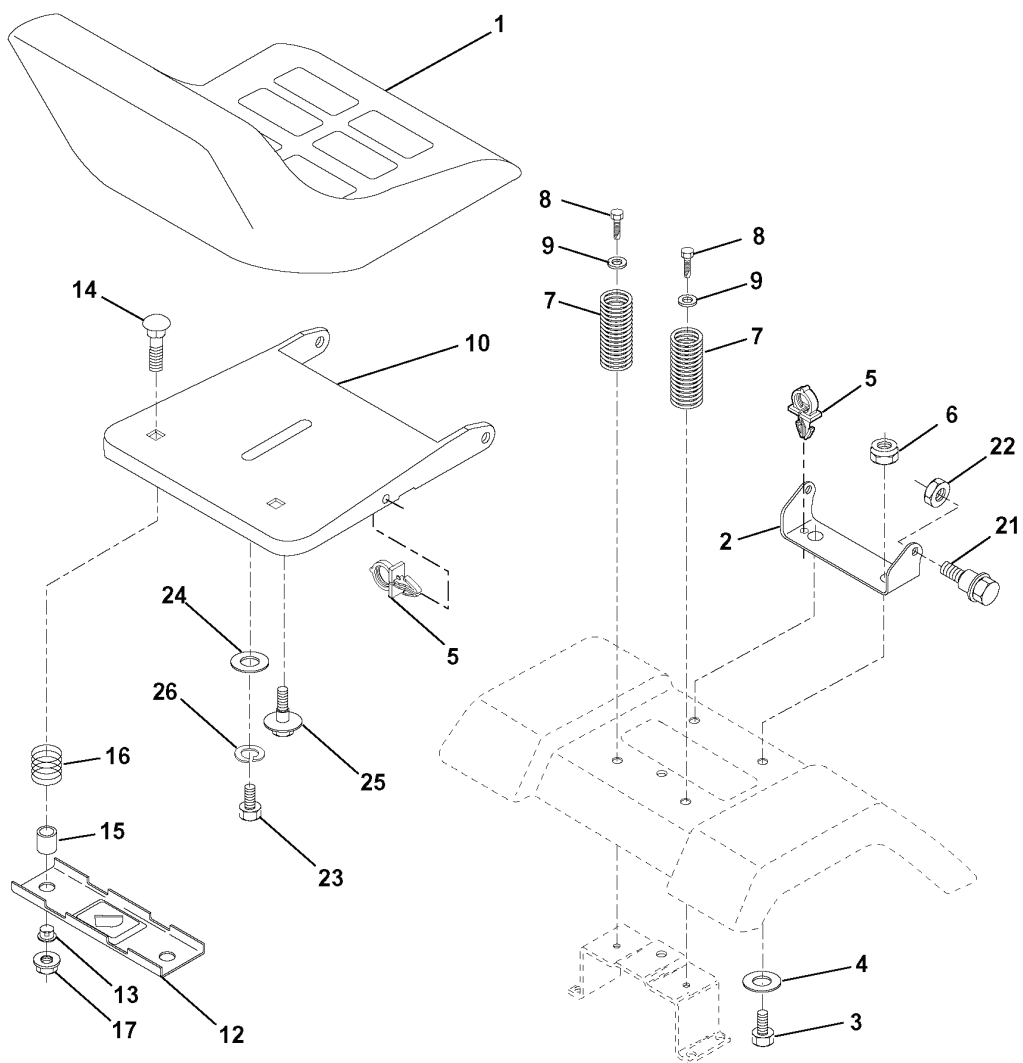

REPAIR PARTS

TRACTOR - MODEL NO. LT130 (HELT130B), PRODUCT NO. 954 17 00-35
SEAT ASSEMBLY

REF.	PART NO.	DESCRIPTION	REMARK	QTY.	KIT
1	532140839	SEAT		1	
2	532140551	BRACKET		1	
3	871110616	SCREW		1	
4	819131610	WASHER		1	
5	532145006	CLIP		1	
6	873800600	NUT		1	
7	532124181	SPRING		1	
8	817000616	SCREW		1	
9	819131614	WASHER		1	
10	532174894	PAN		1	
12	532121246	BRACKET		1	
13	532121248	BUSHING		1	
14	872050412	BOLT		1	
15	532134300	SPACER		1	
16	532121250	SPRING		1	
17	532123976	LOCKNUT		1	
21	532171852	BOLT		1	
22	873800500	LOCK NUT		1	
23	871110814	BOLT		1	
24	819171912	WASHER		1	
25	532127018	BOLT		1	
26	810040800	WASHER		1