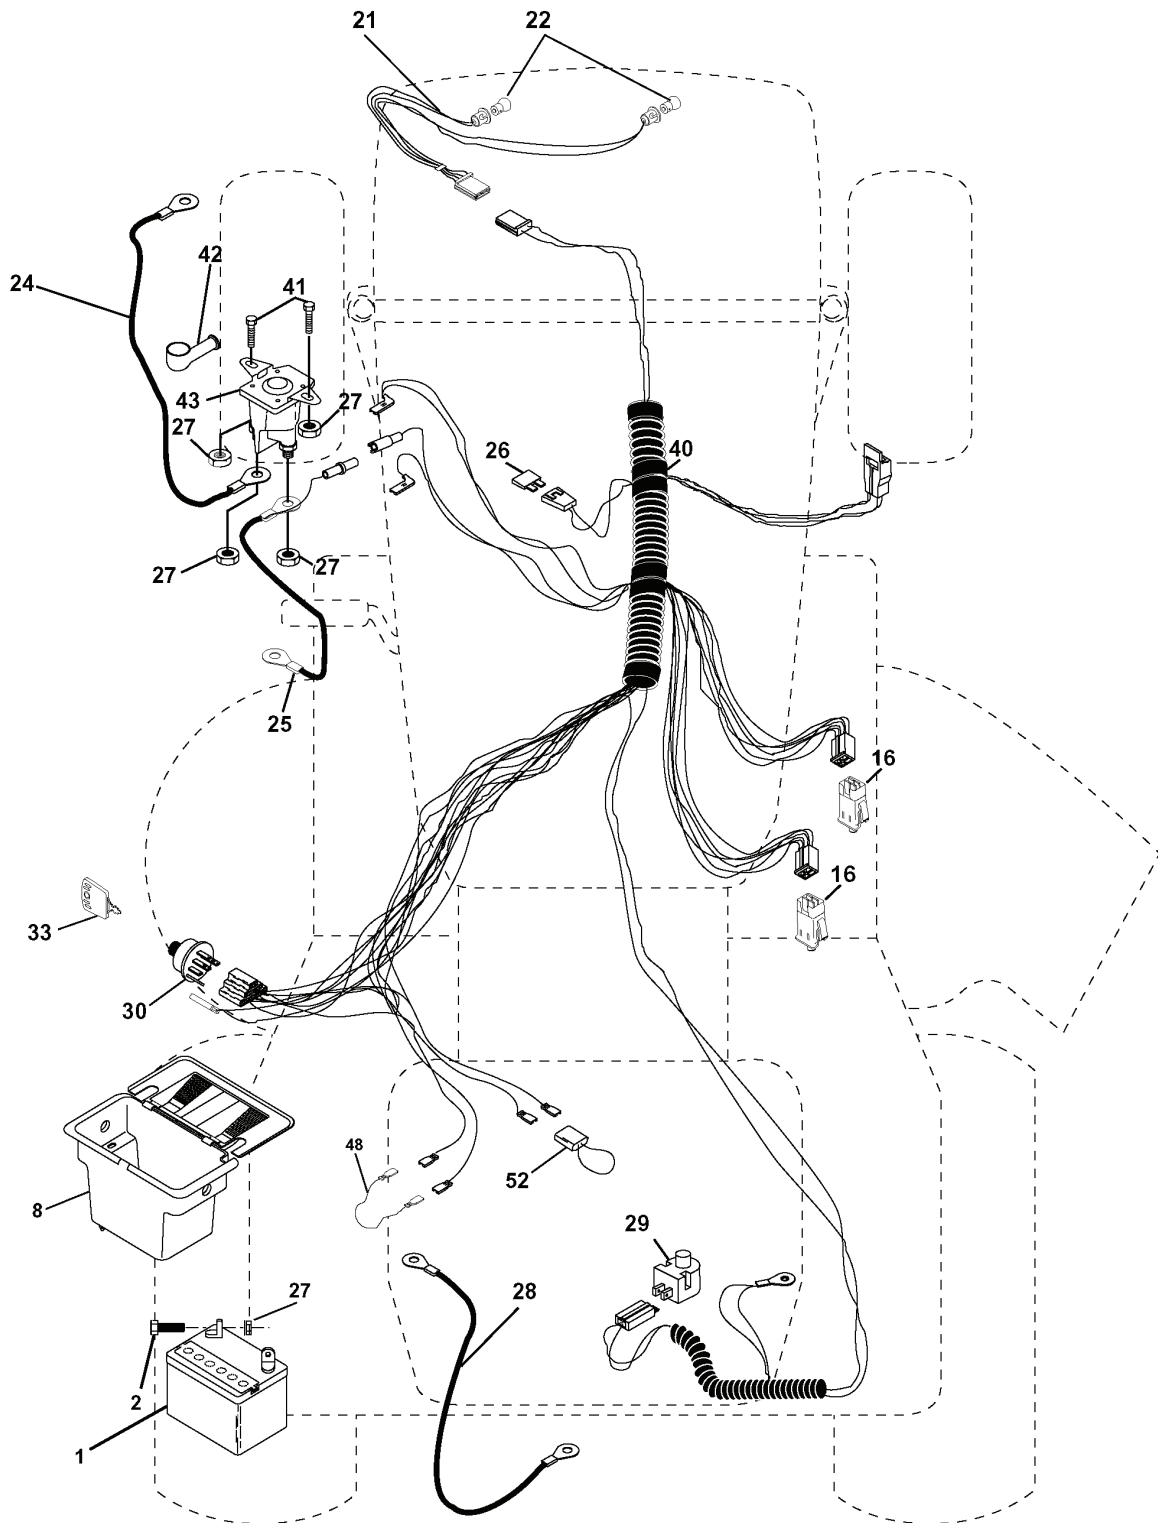

REF.	PART NO.	DESCRIPTION	REMARK	QTY.	KIT
164	819091010	WASHER		1	
165	532165623	BRACKET		1	
166	532166880	SCREW		1	
168	532165492	BOLT		1	
169	532165580	RETAINER		1	
170	532173898	BELT KEEPER		1	
197	532169613	SLEEVE		1	
198	532169593	WASHER		1	
202	872110614	BOLT		1	
212	532145212	NUT		1	

REPAIR PARTS

TRACTOR - MODEL NO. LT130 (HELT130B), PRODUCT NO. 954 17 00-35
ELECTRICAL