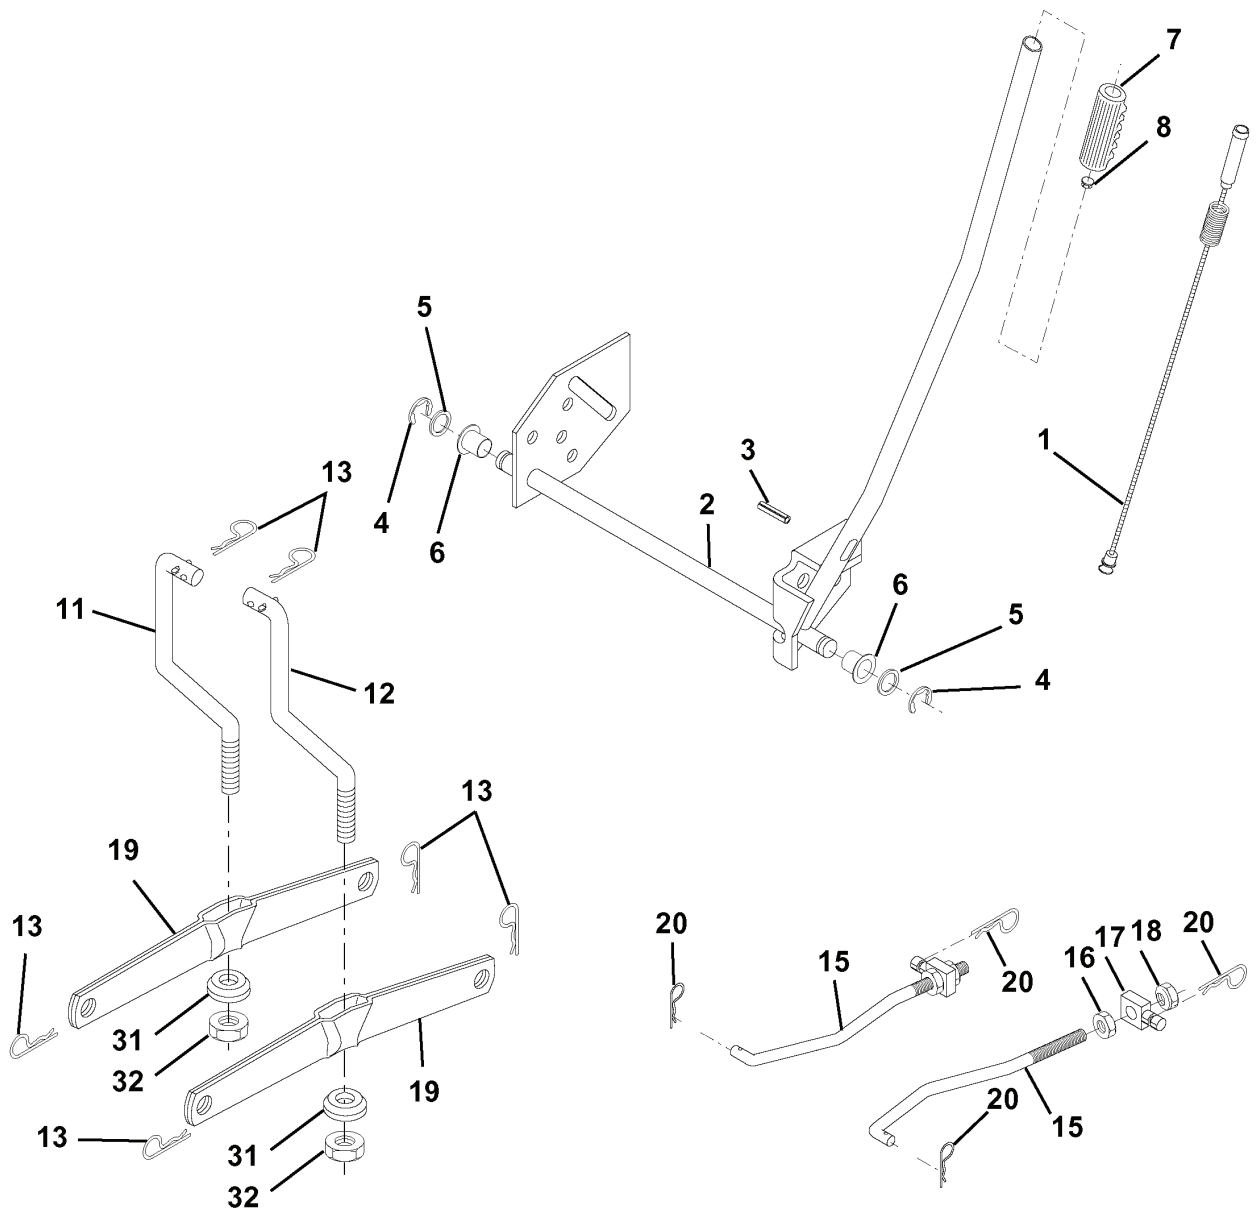

# REPAIR PARTS

TRACTOR - MODEL NO. LT130 (HELT130B), PRODUCT NO. 954 17 00-35  
SEAT ASSEMBLY

---

REF.	PART NO.	DESCRIPTION	REMARK	QTY.	KIT
1	532140839	SEAT		1	
2	532140551	BRACKET		1	
3	871110616	SCREW		1	
4	819131610	WASHER		1	
5	532145006	CLIP		1	
6	873800600	NUT		1	
7	532124181	SPRING		1	
8	817000616	SCREW		1	
9	819131614	WASHER		1	
10	532174894	PAN		1	
12	532121246	BRACKET		1	
13	532121248	BUSHING		1	
14	872050412	BOLT		1	
15	532134300	SPACER		1	
16	532121250	SPRING		1	
17	532123976	LOCKNUT		1	
21	532171852	BOLT		1	
22	873800500	LOCK NUT		1	
23	871110814	BOLT		1	
24	819171912	WASHER		1	
25	532127018	BOLT		1	
26	810040800	WASHER		1	

# REPAIR PARTS

TRACTOR - MODEL NO. LT130 (HELT130B), PRODUCT NO. 954 17 00-35  
MOWER LIFT

---

REF.	PART NO.	DESCRIPTION	REMARK	QTY.	KIT
1	532159460	WIRE		1	
2	532159471	LEVER		1	
3	532105767	PIN RETAINING SCREW		1	
4	812000002	RETAINER RING		1	
5	819211621	WASHER		1	
6	532120183	BEARING		1	
7	532109413	GRIP		1	
8	532124526	KNOB		1	
11	532139865	LINK		1	
12	532139866	LINK		1	
13	532124670	RETAINER RING		1	
15	532173288	LINK		1	
16	873350800	NUT		1	
17	532130171	BRACKET		1	
18	873800800	NUT		1	
19	532139868	LEVER		1	
20	532163552	CLIP		1	
31	532169865	BEARING		1	
32	873540600	NUT		1	