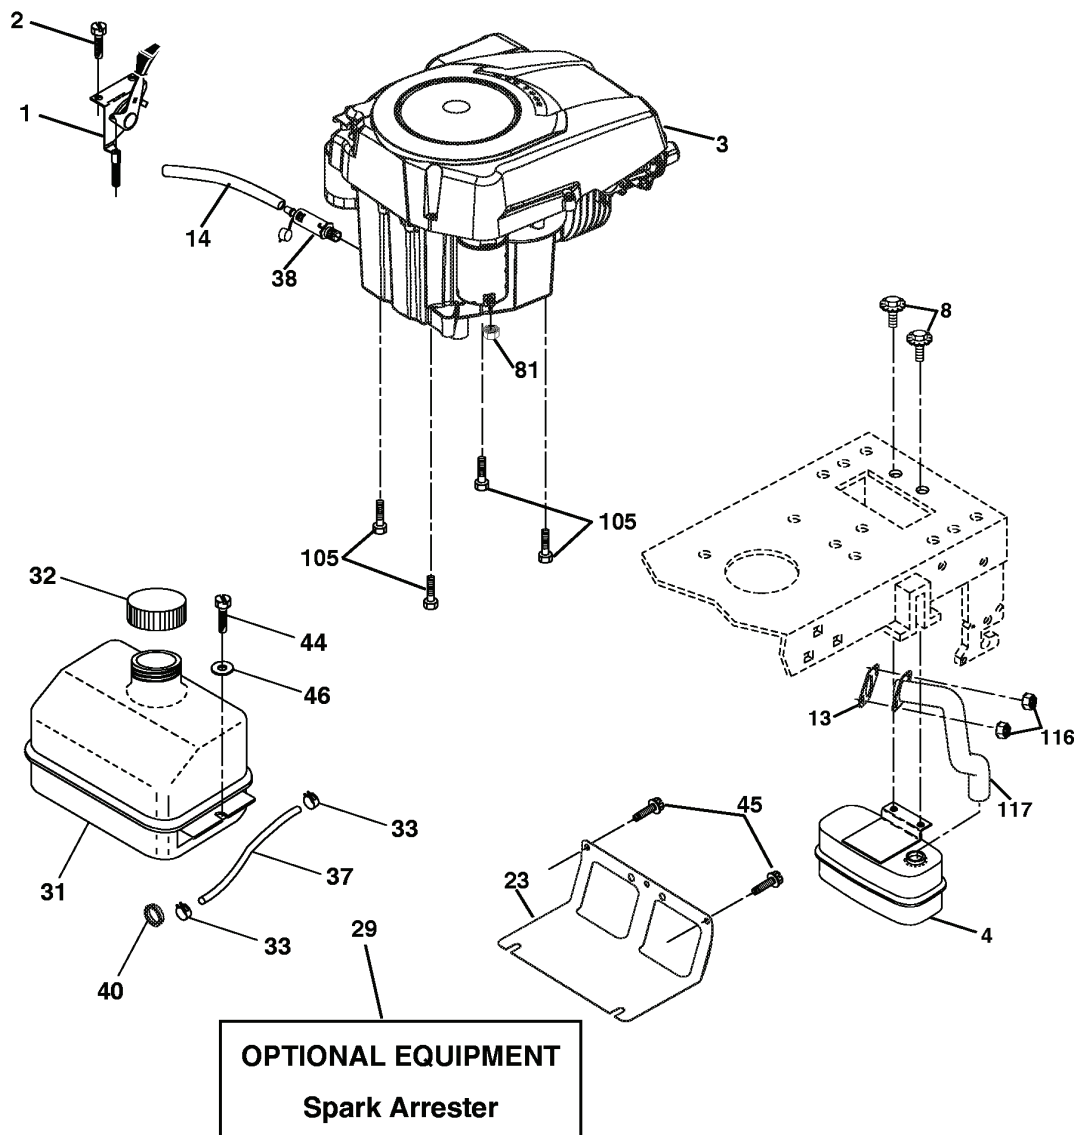

TRACTOR -- MODEL NUMBER LT18542 (96013000400), PRODUCT NO. 960 13 00-04

WHEELS AND TIRES

REF.	PART NO.	DESCRIPTION	REMARK	QTY.	KIT
1	532059192	CAP VALVE		1	
2	532065139	NIPPLE		1	
3	532106222	TIRE		1	
4	532059904	HOSE		1	
5	532138336	RIM		1	
6	532124957	FITTING		1	
7	532124959	BEARING		1	
8	532138337	RIM SPROCKET		1	
9	532106268	TIRE		1	
10	532124926	HOSE		1	
11	532175039	HUB CAP		1	
--	532144334	SEALING FOAM		1	

**TRACTOR - - MODEL NUMBER LT18542 (96013000400), PRODUCT NO. 960 13 00-04
MOWER LIFT**

lift-rh.1piece_3

REF.	PART NO.	DESCRIPTION	REMARK	QTY.	KIT
1	532159460	WIRE		1	
2	532159471	LEVER		1	
3	532105767	PIN RETAINING SCREW		1	
4	812000002	RETAINER RING		1	
5	819211621	WASHER		1	
6	532120183	BEARING		1	
7	532125631	HANDLE		1	
8	532124526	KNOB		1	
11	532139865	LINK		1	
12	532139866	LINK		1	
13	532124670	RETAINER RING		1	
15	532173288	LINK		1	
16	873350800	NUT		1	
17	532175689	BRACKET		1	
18	873800800	NUT		1	
19	532139868	LEVER		1	
20	532163552	CLIP		1	
31	532169865	BEARING		1	
32	873540600	NUT		1	

**TRACTOR - - MODEL NUMBER LT18542 (96013000400), PRODUCT NO. 960 13 00-04
ENGINE**

REF.	PART NO.	DESCRIPTION	REMARK	QTY.	KIT
1	532170805	CONTROL THROT /CH FLAG		1	
2	817720408	SCREW		1	
4	532188655	MUFFLER		1	
8	532171877	BOLT		1	
14	532148456	TUBE		1	
23	532169837	HEAT SHIELD		1	
29	532137180	SPARK ARRESTER KIT		1	
31	532184900	FUEL TANK ASSY		1	
32	532140527	FUEL CAP		1	
33	532123487	HOSE CLAMP		1	
37	532137040	HOSE		1	
38	532181654	PLUG		1	
40	532124028	BUSHING		1	
44	817670412	SCREW		1	
45	817000612	SCREW		1	
46	819091416	WASHER		1	
81	873510400	NUT		1	
105	817120616	SCREW		1	
116	532184362	NUT		1	
117	532188654	TUBE EXHAUST		1	