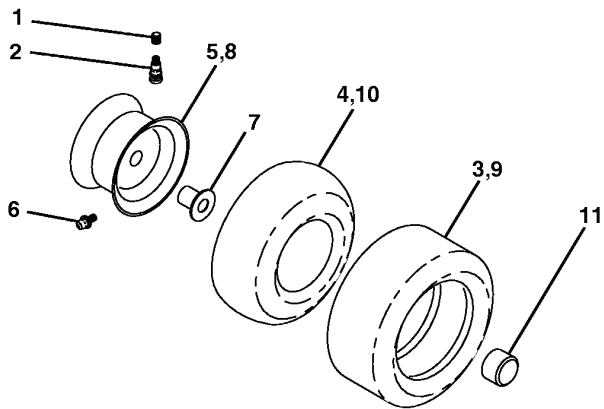

TRACTOR -- MODEL NUMBER LT18542 (96013000400), PRODUCT NO. 960 13 00-04

WHEELS AND TIRES

REF.	PART NO.	DESCRIPTION	REMARK	QTY.	KIT
1	532059192	CAP VALVE		1	
2	532065139	NIPPLE		1	
3	532106222	TIRE		1	
4	532059904	HOSE		1	
5	532138336	RIM		1	
6	532124957	FITTING		1	
7	532124959	BEARING		1	
8	532138337	RIM SPROCKET		1	
9	532106268	TIRE		1	
10	532124926	HOSE		1	
11	532175039	HUB CAP		1	
--	532144334	SEALING FOAM		1