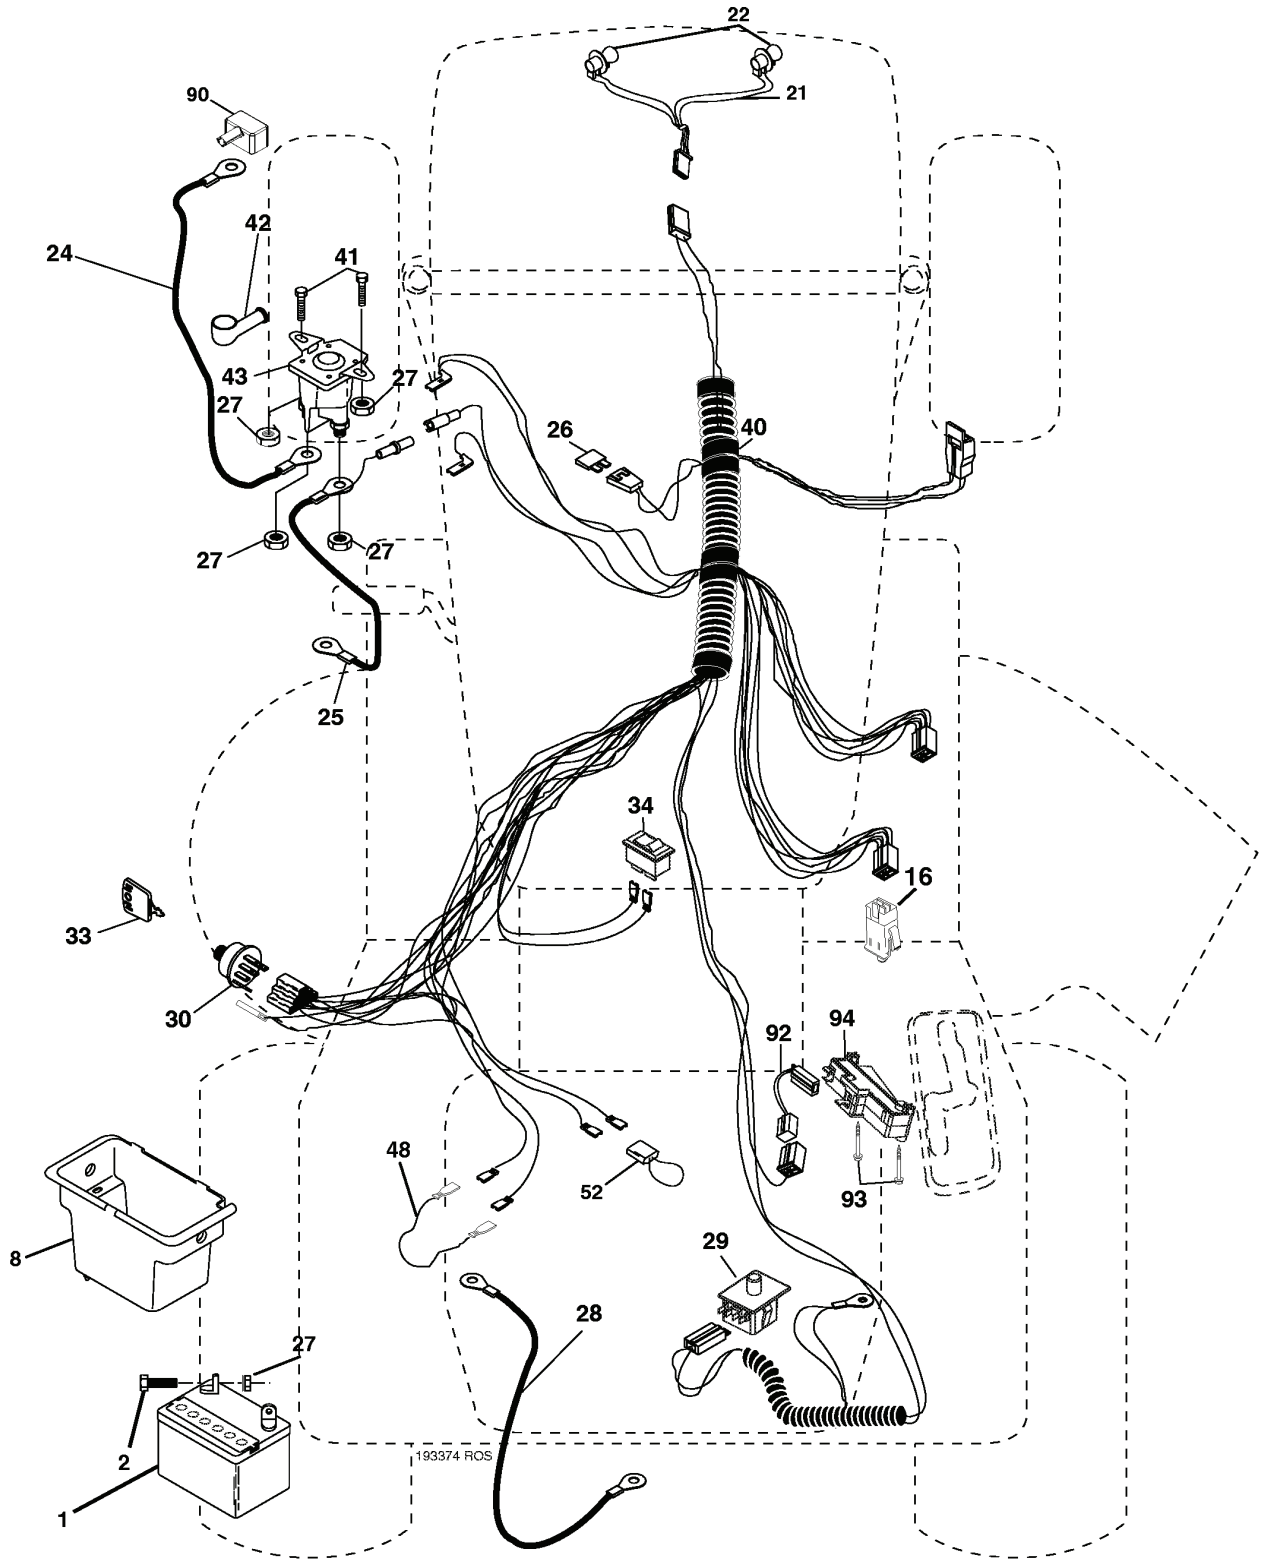

**TRACTOR - - MODEL NUMBER LT18542 (96013000400), PRODUCT NO. 960 13 00-04
ELECTRICAL**

REF.	PART NO.	DESCRIPTION	REMARK	QTY.	KIT
1	532144927	BATTERY		1	
2	874760412	BOLT		1	
8	532176689	BATTERY BOX		1	
16	532176138	MICRO SWITCH		1	
21	532175688	HARNESS		1	
22	532004152	BULB		1	
24	532124780	CABLE		1	
25	532146147	CABLE		1	
26	532175158	FUSE		1	
27	873510400	NUT		1	
28	532124773	CABLE		1	
29	532192749	SWITCH.SEAT.DP W/RAMPS		1	
30	532193350	IGNITION MODULE		1	
33	532140401	KEY		1	
34	532110712	SWITCH		1	
40	532193374	CABLE ASSY		1	
41	871110408	BOLT		1	
42	532131563	COVER		1	
43	532178861	SOLENOID		1	
48	532140844	ADAPTER		1	
52	532141940	WIRE		1	
90	532180449	COVER		1	
92	532193465	HARNESS		1	
93	532192540	SCREW		1	
94	532191834	MODULE.REVERSE.ROS		1	
	PART NO.		REMARK		KIT