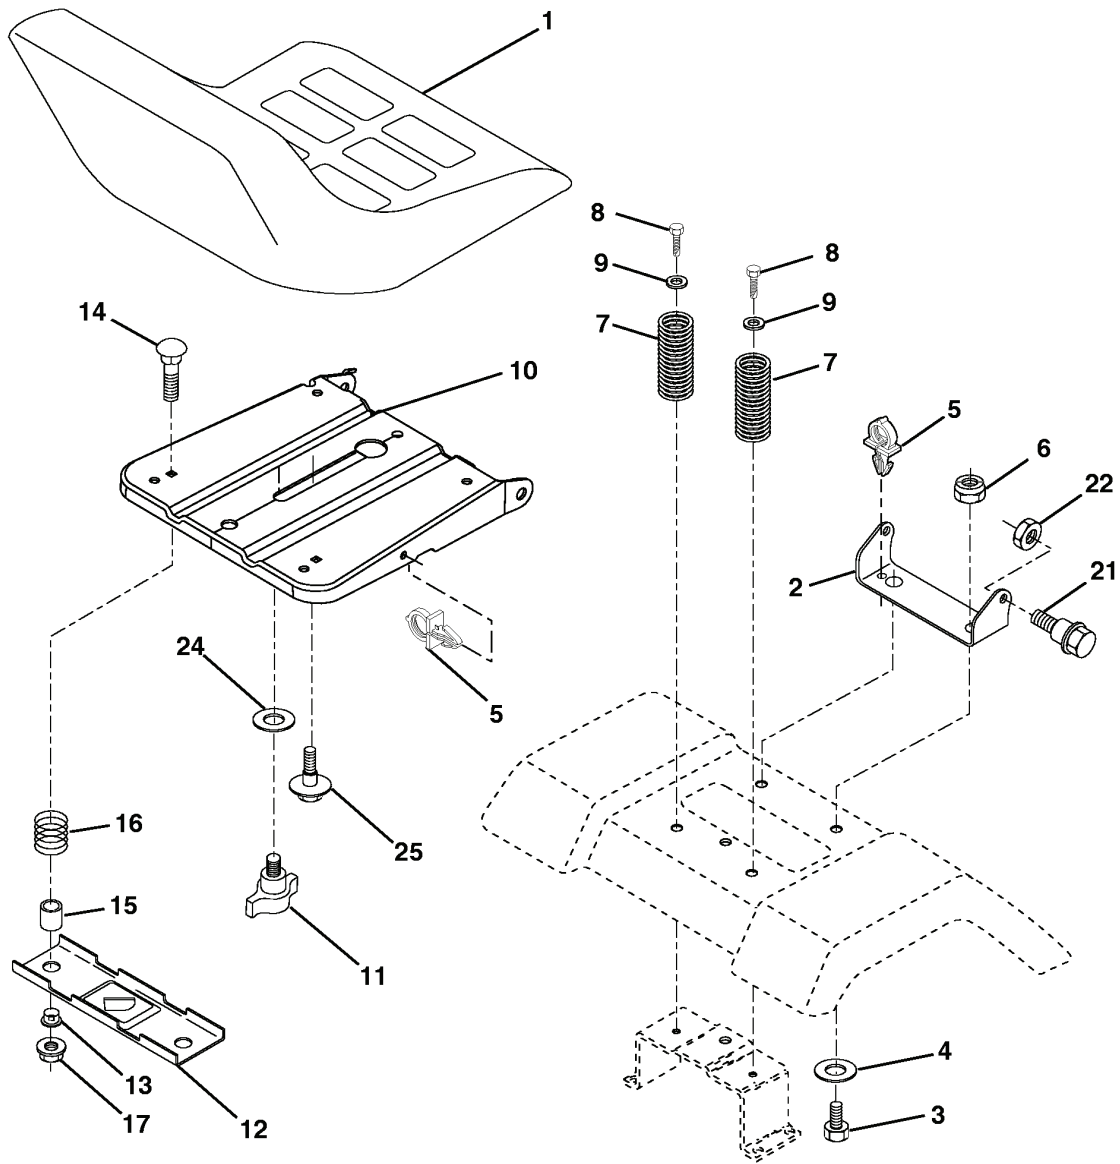

REF.	PART NO.	DESCRIPTION	REMARK	QTY.	KIT
1	532193863	DECAL		1	
3	532188917	DECAL		1	
4	532194799	DECAL		1	
5	532180941	DECAL		1	
6	532170563	DECALC."DANGER"		1	
7	532194368	DECAL		1	
8	532179128	DECAL		1	
10	532157140	DECAL		1	
11	532188925	DECAL		1	
14	532160396	DECAL		1	
16	532188916	DECAL		1	
20	532145005	DECAL		1	
--	532138311	DECAL		1	
--	532188252	PAD, FOOTREST LH		1	
--	532188253	PAD, FOOTREST RH		1	

**TRACTOR - - MODEL NUMBER LT18542 (96013000400), PRODUCT NO. 960 13 00-04
SEAT ASSEMBLY**

seat_lt.knob_13