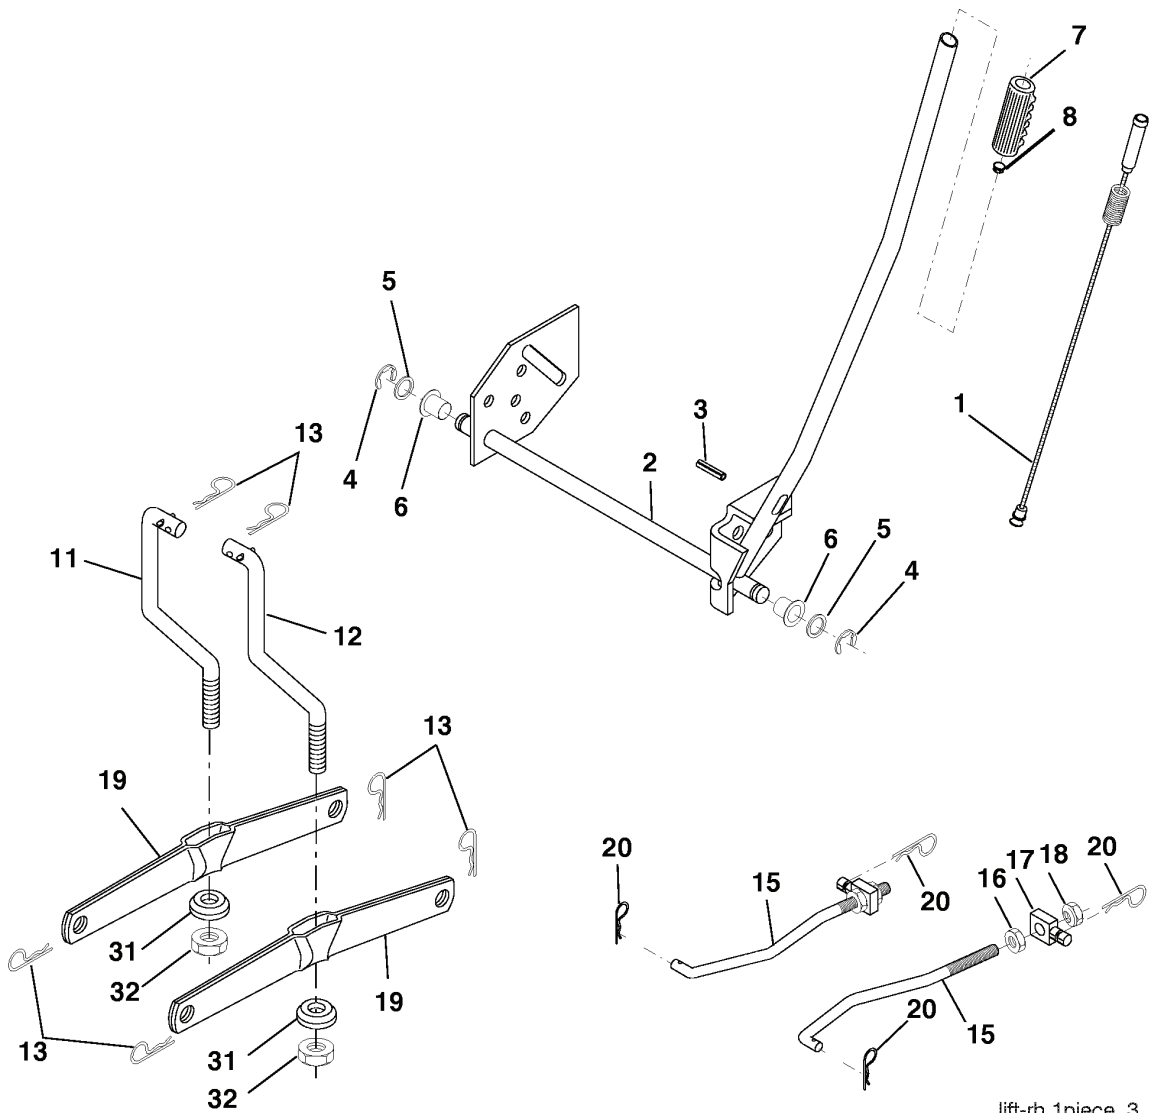

REF.	PART NO.	DESCRIPTION	REMARK	QTY.	KIT
168	532165492	BOLT		1	
169	532165580	RETAINER		1	
170	532187414	KEEPER		1	
197	532169613	SLEEVE		1	
198	532169593	WASHER		1	
202	872110614	BOLT		1	
212	532145212	NUT		1	

TRACTOR -- MODEL NUMBER LT18542 (96013000400), PRODUCT NO. 960 13 00-04

WHEELS AND TIRES

REF.	PART NO.	DESCRIPTION	REMARK	QTY.	KIT
1	532059192	CAP VALVE		1	
2	532065139	NIPPLE		1	
3	532106222	TIRE		1	
4	532059904	HOSE		1	
5	532138336	RIM		1	
6	532124957	FITTING		1	
7	532124959	BEARING		1	
8	532138337	RIM SPROCKET		1	
9	532106268	TIRE		1	
10	532124926	HOSE		1	
11	532175039	HUB CAP		1	
--	532144334	SEALING FOAM		1	

**TRACTOR - - MODEL NUMBER LT18542 (96013000400), PRODUCT NO. 960 13 00-04
MOWER LIFT**

lift-rh.1piece_3

REF.	PART NO.	DESCRIPTION	REMARK	QTY.	KIT
1	532159460	WIRE		1	
2	532159471	LEVER		1	
3	532105767	PIN RETAINING SCREW		1	
4	812000002	RETAINER RING		1	
5	819211621	WASHER		1	
6	532120183	BEARING		1	
7	532125631	HANDLE		1	
8	532124526	KNOB		1	
11	532139865	LINK		1	
12	532139866	LINK		1	
13	532124670	RETAINER RING		1	
15	532173288	LINK		1	
16	873350800	NUT		1	
17	532175689	BRACKET		1	
18	873800800	NUT		1	
19	532139868	LEVER		1	
20	532163552	CLIP		1	
31	532169865	BEARING		1	
32	873540600	NUT		1	