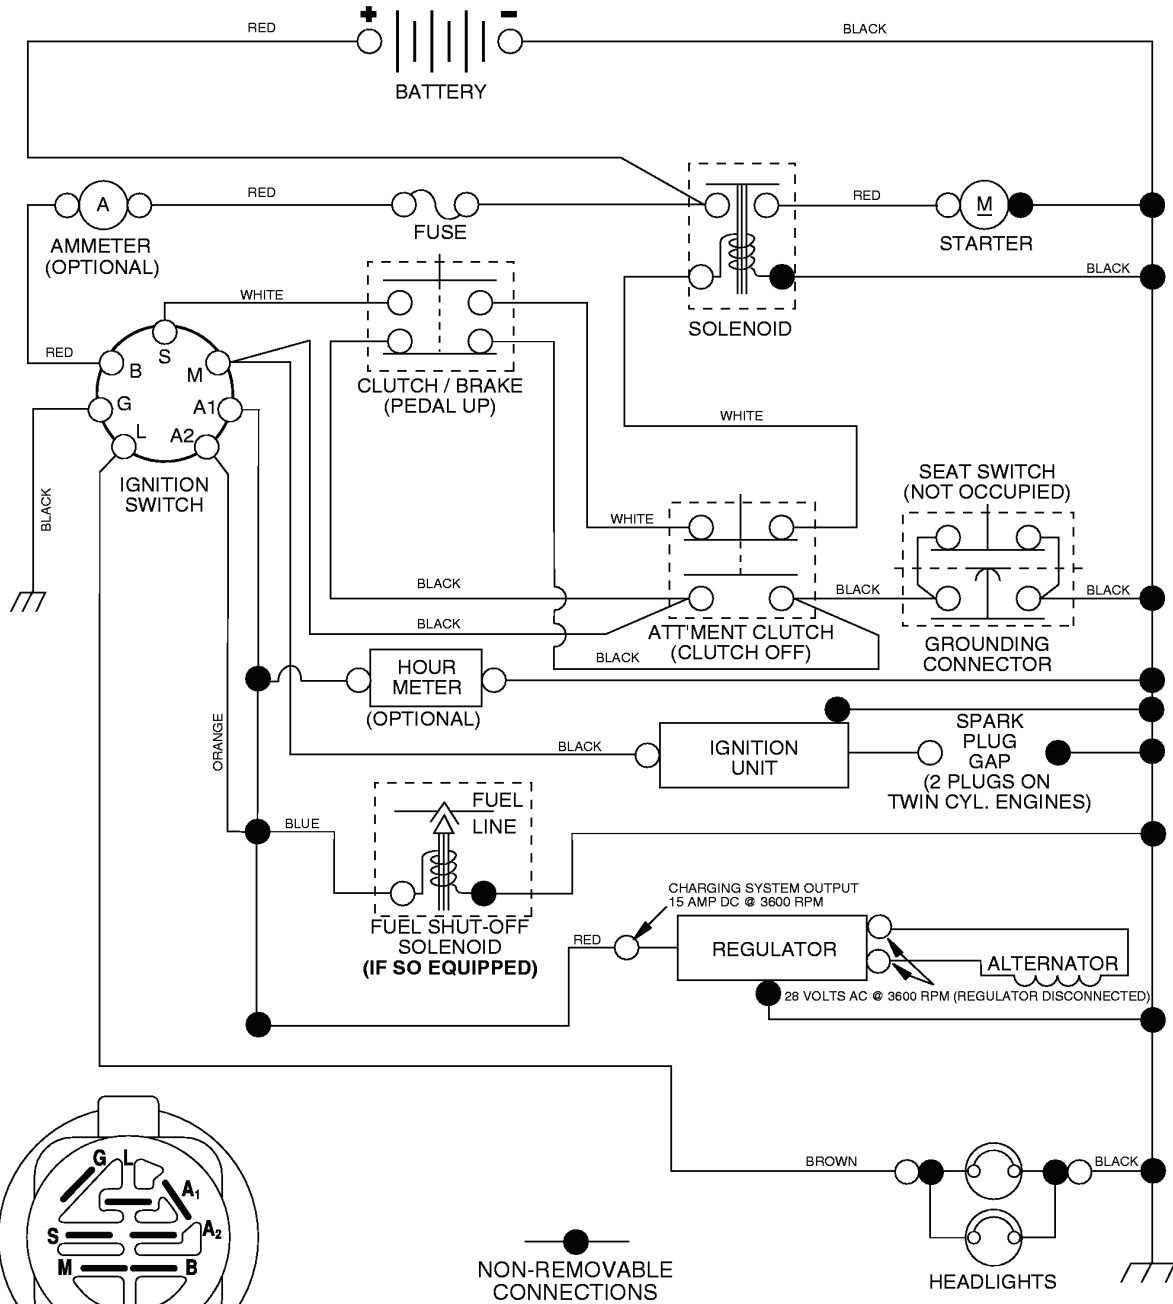

**TRACTOR - - MODEL NUMBER LT18542 (96013000400), PRODUCT NO. 960 13 00-04
DECALS**

REF.	PART NO.	DESCRIPTION	REMARK	QTY.	KIT
1	532193863	DECAL		1	
3	532188917	DECAL		1	
4	532194799	DECAL		1	
5	532180941	DECAL		1	
6	532170563	DECALC."DANGER"		1	
7	532194368	DECAL		1	
8	532179128	DECAL		1	
10	532157140	DECAL		1	
11	532188925	DECAL		1	
14	532160396	DECAL		1	
16	532188916	DECAL		1	
20	532145005	DECAL		1	
--	532138311	DECAL		1	
--	532188252	PAD, FOOTREST LH		1	
--	532188253	PAD, FOOTREST RH		1	

**TRACTOR - - MODEL NUMBER LT18542 (96013000400), PRODUCT NO. 960 13 00-04
SEAT ASSEMBLY**

seat_lt.knob_13

REF.	PART NO.	DESCRIPTION	REMARK	QTY.	KIT
1	532184991	SEAT		1	
2	532140551	BRACKET		1	
3	871110616	SCREW		1	
4	819131610	WASHER		1	
5	532145006	CLIP		1	
6	873800600	NUT		1	
7	532124181	SPRING		1	
8	817000616	SCREW		1	
9	819131614	WASHER		1	
10	532182493	BRACKET		1	
11	532166369	WING NUT		1	
12	532174648	BRACKET		1	
13	532121248	BUSHING		1	
14	872050412	BOLT		1	
15	532134300	SPACER		1	
16	532121250	SPRING		1	
17	532123976	LOCKNUT		1	
21	532171852	BOLT		1	
22	873800500	LOCK NUT		1	
24	819171912	WASHER		1	
25	532127018	BOLT		1	

TRACTOR -- MODEL NUMBER LT18542 (96013000400), PRODUCT NO. 960 13 00-04 SCHEMATIC

IGNITION SWITCH

POSITION	CIRCUIT	"MAKE"
OFF	M+G+A1	NONE
RUN/LIGHT	B+A1	A2+L
RUN	B+A1	NONE
START	B + S + A1	NONE

02731

WIRING INSULATED CLIPS