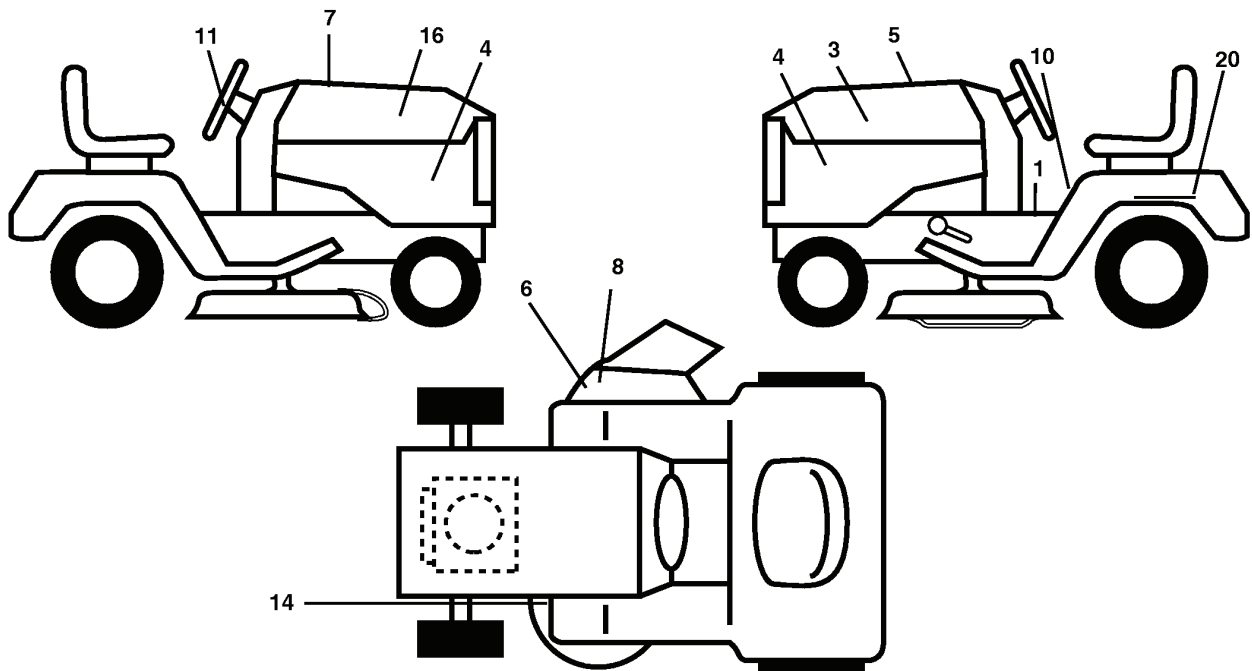

REF.	PART NO.	DESCRIPTION	REMARK	QTY.	KIT
1	532170805	CONTROL THROT /CH FLAG		1	
2	817720408	SCREW		1	
4	532188655	MUFFLER		1	
8	532171877	BOLT		1	
14	532148456	TUBE		1	
23	532169837	HEAT SHIELD		1	
29	532137180	SPARK ARRESTER KIT		1	
31	532184900	FUEL TANK ASSY		1	
32	532140527	FUEL CAP		1	
33	532123487	HOSE CLAMP		1	
37	532137040	HOSE		1	
38	532181654	PLUG		1	
40	532124028	BUSHING		1	
44	817670412	SCREW		1	
45	817000612	SCREW		1	
46	819091416	WASHER		1	
81	873510400	NUT		1	
105	817120616	SCREW		1	
116	532184362	NUT		1	
117	532188654	TUBE EXHAUST		1	

**TRACTOR - - MODEL NUMBER LT18542 (96013000400), PRODUCT NO. 960 13 00-04
DECALS**