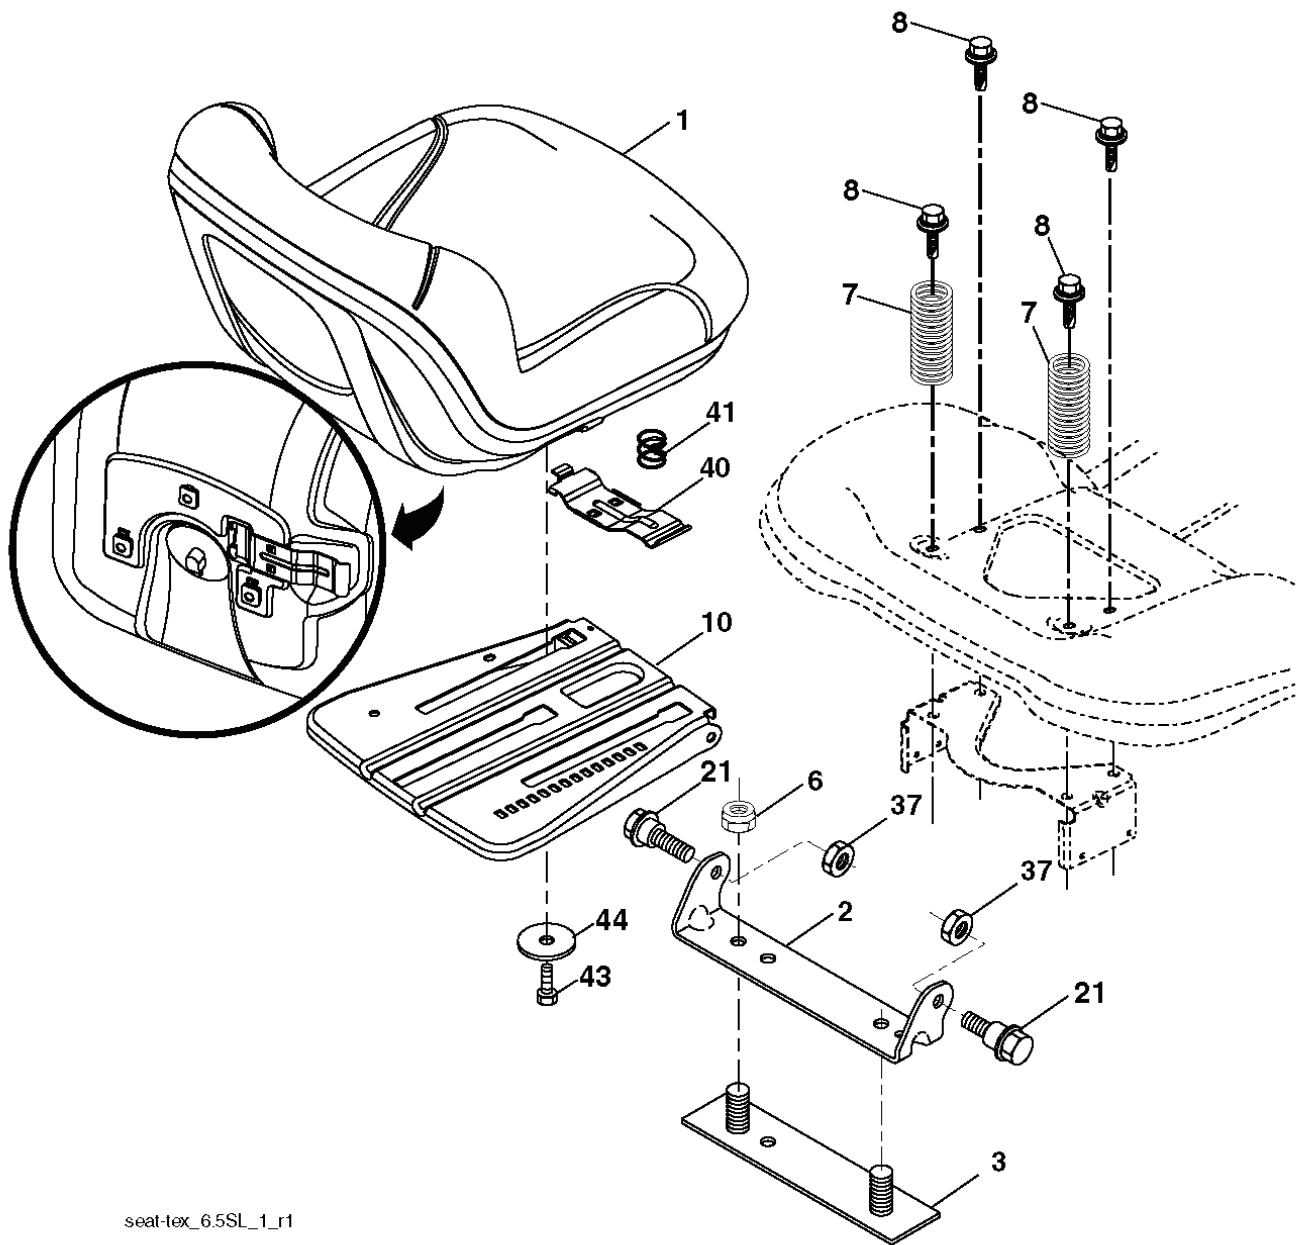

IGNITION SWITCH

POSITION	CIRCUIT	"MAKE"
OFF	M+G+A1	
RUN/OVERRIDE	B+A1	
RUN	B+A1	L+A2
START	B + S + A1	

03107

CHASSIS HARNESS CONNECTOR (MATING SIDE)

DASH HARNESS CONNECTOR (MATING SIDE)

WIRING INSULATED CLIPS  
NOTE: IF WIRING INSULATED CLIPS WERE REMOVED FOR SERVICING OF UNIT, THEY SHOULD BE RE-INSTALLED TO PROPERLY SECURE YOUR WIRING.

NON-REMOVABLE CONNECTIONS

REMOVABLE CONNECTIONS

seat-tex\_6.5SL\_1\_r1

---

REF.	PART NO.	DESCRIPTION	REMARK	QTY.	KIT
1	532439819	SEAT		1	
2	532180166	BRACKET		1	
3	532140675	STRAP		1	
6	873800600	NUT		1	
7	532124181	SPRING		1	
8	532171877	BOLT		1	
10	532196977	PLATE		1	
21	532171852	BOLT		1	
37	873800500	LOCK NUT		1	
40	532197661	HANDLE		1	
41	532198200	SPRING		1	
43	874760612	BOLT		1	
44	819133812	WASHER		1	