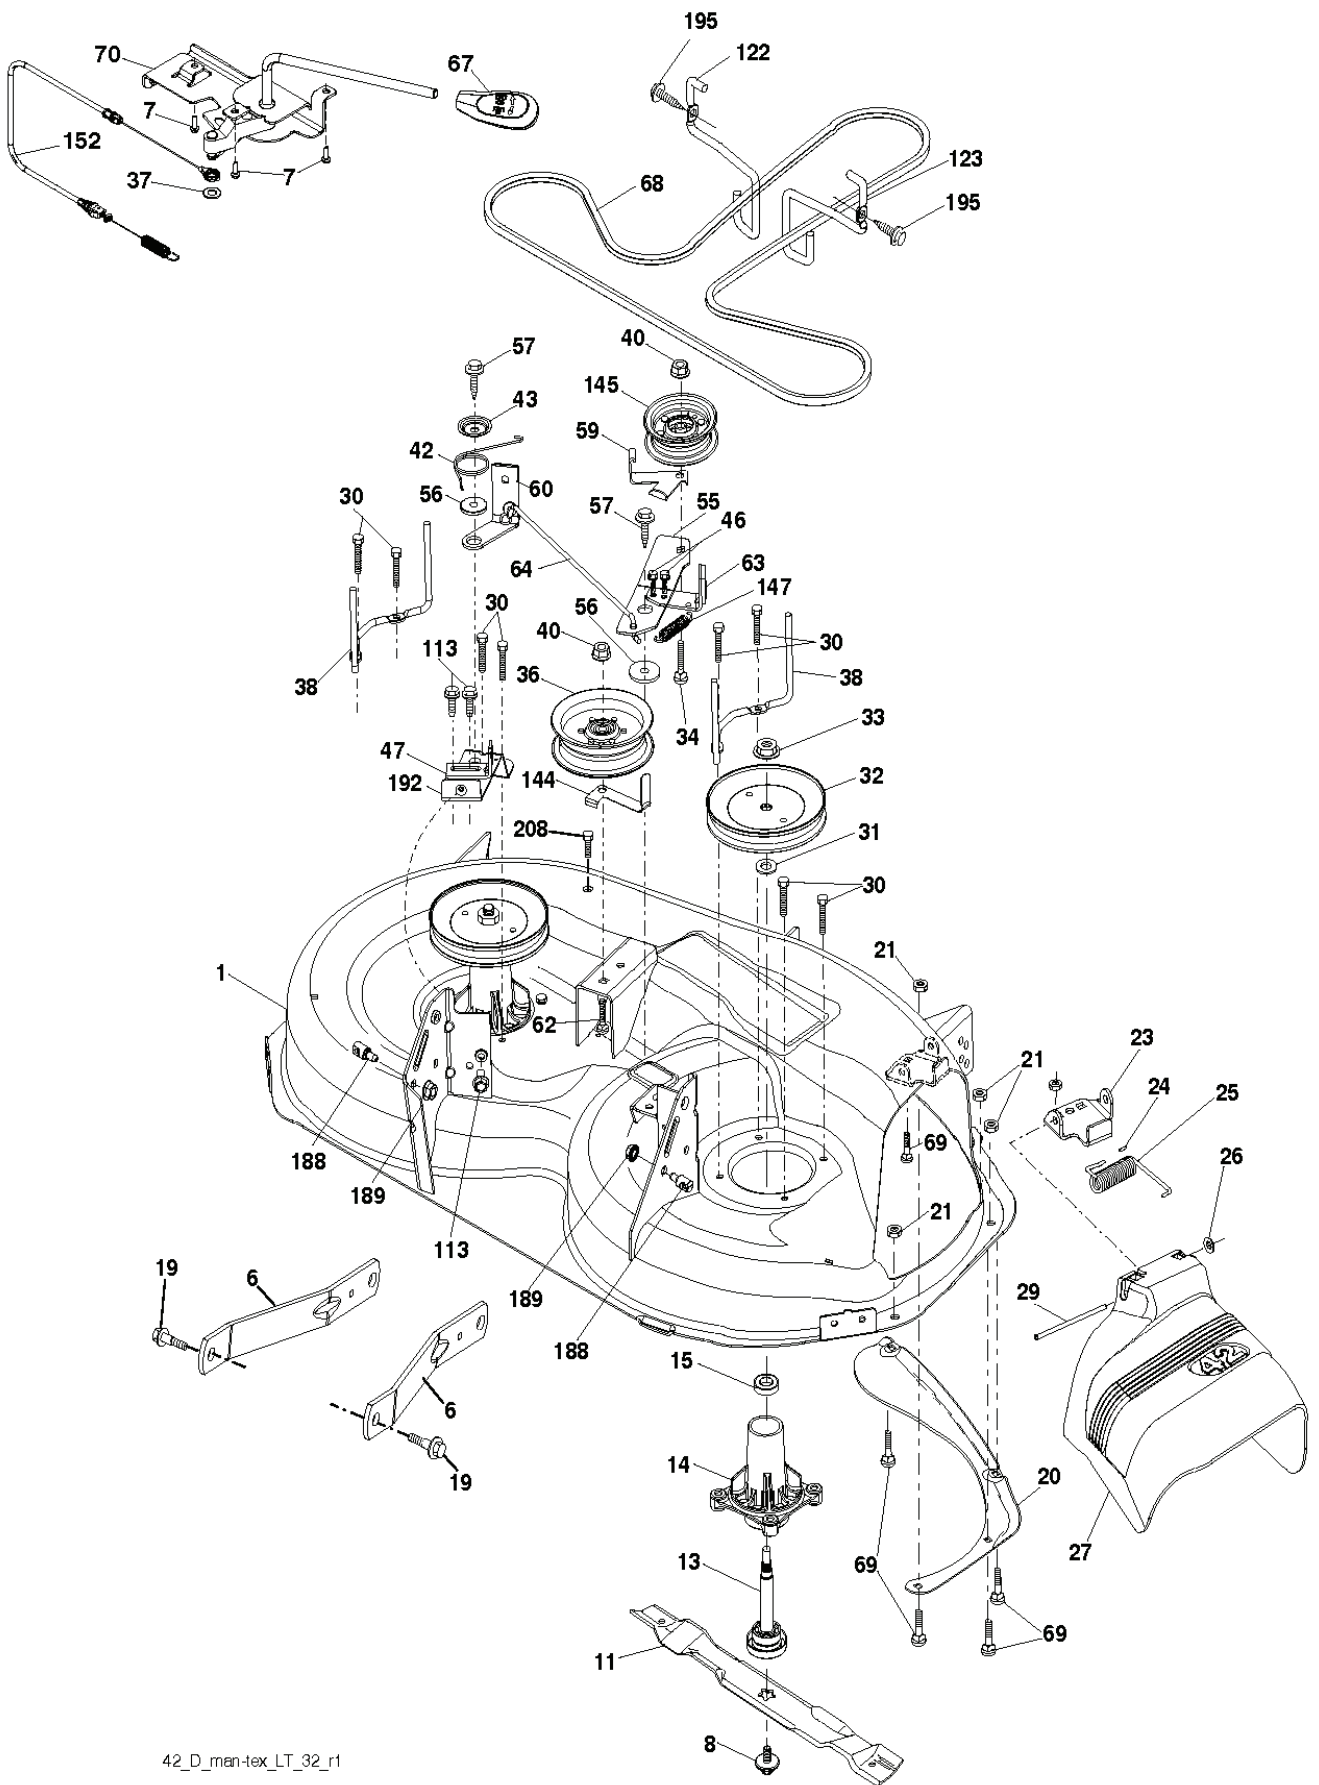

REF.	PART NO.	DESCRIPTION	REMARK	QTY.	KIT
1	532199911	DECK,WELDMENT 42"N/GWB*SUBS/2*		1	
6	532195186	ARM		1	
7	532416358	SCREW		1	
8	532193003	SCREW		1	
11	532138971	BLADE		1	
13	532192872	SHAFT ASSY		1	
14	532187281	BEARING HOUSING		1	
15	532110485	BEARING		1	
19	532196539	BOLT		1	
20	532159770	RAIL		1	
21	873680500	NUT		1	
23	532192557	HINGE		1	
24	532105304	HUB CAP		1	
25	532197026	TORSION SPRING		1	
26	532110452	NUT		1	
27	532403004	SHIELD		1	
29	532131491	SHAFT		1	
30	532173984	SCREW		1	
31	532187690	WASHER		1	
32	532197473	PULLEY		1	
33	532400234	NUT		1	
34	872110612	BOLT		1	
36	532197379	PULLEY		1	
37	819131316	WASHER		1	
38	532432520	KEEPER		1	
40	873900600	NUT		1	
42	532198410	SPRING		1	
43	532197256	SPRING		1	
46	532137729	SCREW		1	
47	532197250	BRACKET		1	
55	532437110	ARM		1	
56	532199092	SPACER		1	
57	817000616	SCREW		1	
59	532141043	GUARD		1	
60	532197261	ARM		1	
62	872110616	BOLT		1	
63	532199477	ARM		1	
64	532199790	LINK		1	
67	532403012	HANDLE		1	
68	532429636	BELT		1	
69	872140505	BOLT		1	
70	532401246	CLUTCH		1	
113	817000510	BOLT		1	
122	532197258	BELT GUIDE		1	
123	532197259	BELT GUIDE		1	
144	532199204	BELT GUIDE		1	
145	532193197	PULLEY		1	
147	532401971	SPRING		1	
152	532435111	CABLE		1	
188	532195161	STUD		1	
189	873900500	NUT		1	
192	532197260	BRACKET		1	
195	817000612	SCREW		1	
208	817670608	SCREW		1	
--	532192870	SPINDLE	Mandrel Assembly (Includes housing, shaft assembly, and bearing only - pulley/nut/washer and blade bolt/washers not included)	1	
--	532415241	DECK		1	
	PART NO.		REMARK		KIT