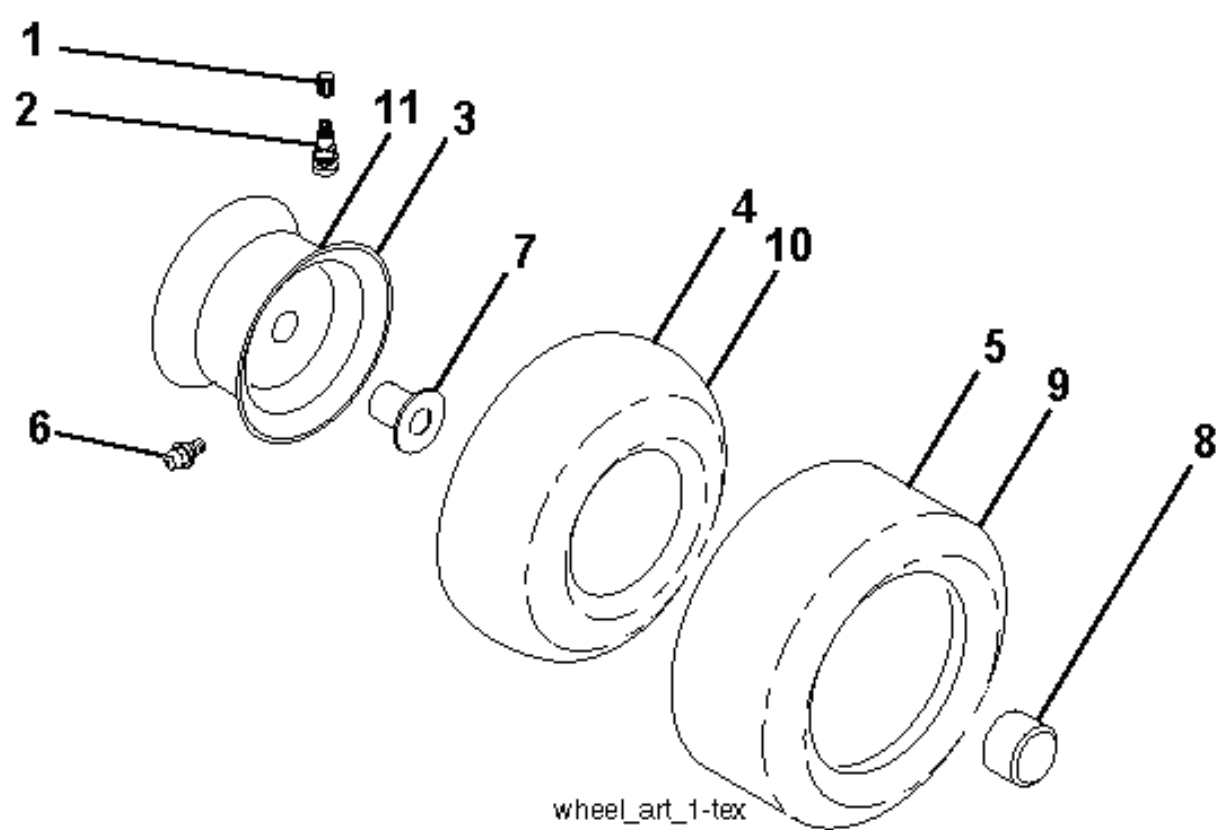

IGNITION SWITCH

POSITION	CIRCUIT	"MAKE"
OFF	M+G+A1	
RUN/OVERRIDE	B+A1	
RUN	B+A1	L+A2
START	B + S + A1	

03107

CHASSIS HARNESS CONNECTOR (MATING SIDE)

DASH HARNESS CONNECTOR (MATING SIDE)

WIRING INSULATED CLIPS  
NOTE: IF WIRING INSULATED CLIPS WERE REMOVED FOR SERVICING OF UNIT, THEY SHOULD BE RE-INSTALLED TO PROPERLY SECURE YOUR WIRING.

NON-REMOVABLE CONNECTIONS

REMOVABLE CONNECTIONS

seat-tex\_6.5SL\_1\_r1

---

REF.	PART NO.	DESCRIPTION	REMARK	QTY.	KIT
1	532439819	SEAT		1	
2	532180166	BRACKET		1	
3	532140675	STRAP		1	
6	873800600	NUT		1	
7	532124181	SPRING		1	
8	532171877	BOLT		1	
10	532196977	PLATE		1	
21	532171852	BOLT		1	
37	873800500	LOCK NUT		1	
40	532197661	HANDLE		1	
41	532198200	SPRING		1	
43	874760612	BOLT		1	
44	819133812	WASHER		1	

wheel\_art\_1-tex

---

REF.	PART NO.	DESCRIPTION	REMARK	QTY.	KIT
1	532059192	CAP VALVE		1	
2	532065139	NIPPLE		1	
3	532138336	RIM	Front 6"	1	
4	532059904	HOSE	(Service Item Only)	1	
5	532106222	TIRE	Front 15" x 6.0"-6"	1	
6	532124957	FITTING	(Front Wheel Only)	1	
7	532124959	BEARING	(Front Wheel Only)	1	
8	532175039	HUB CAP		1	
9	532138468	TIRE	Rear 20 x 8-8	1	
10	532124926	HOSE	(Service Item Only)	1	
11	532138337	RIM SPROCKET	Rear 8"	1	
--	532144334	SEALING FOAM		1	