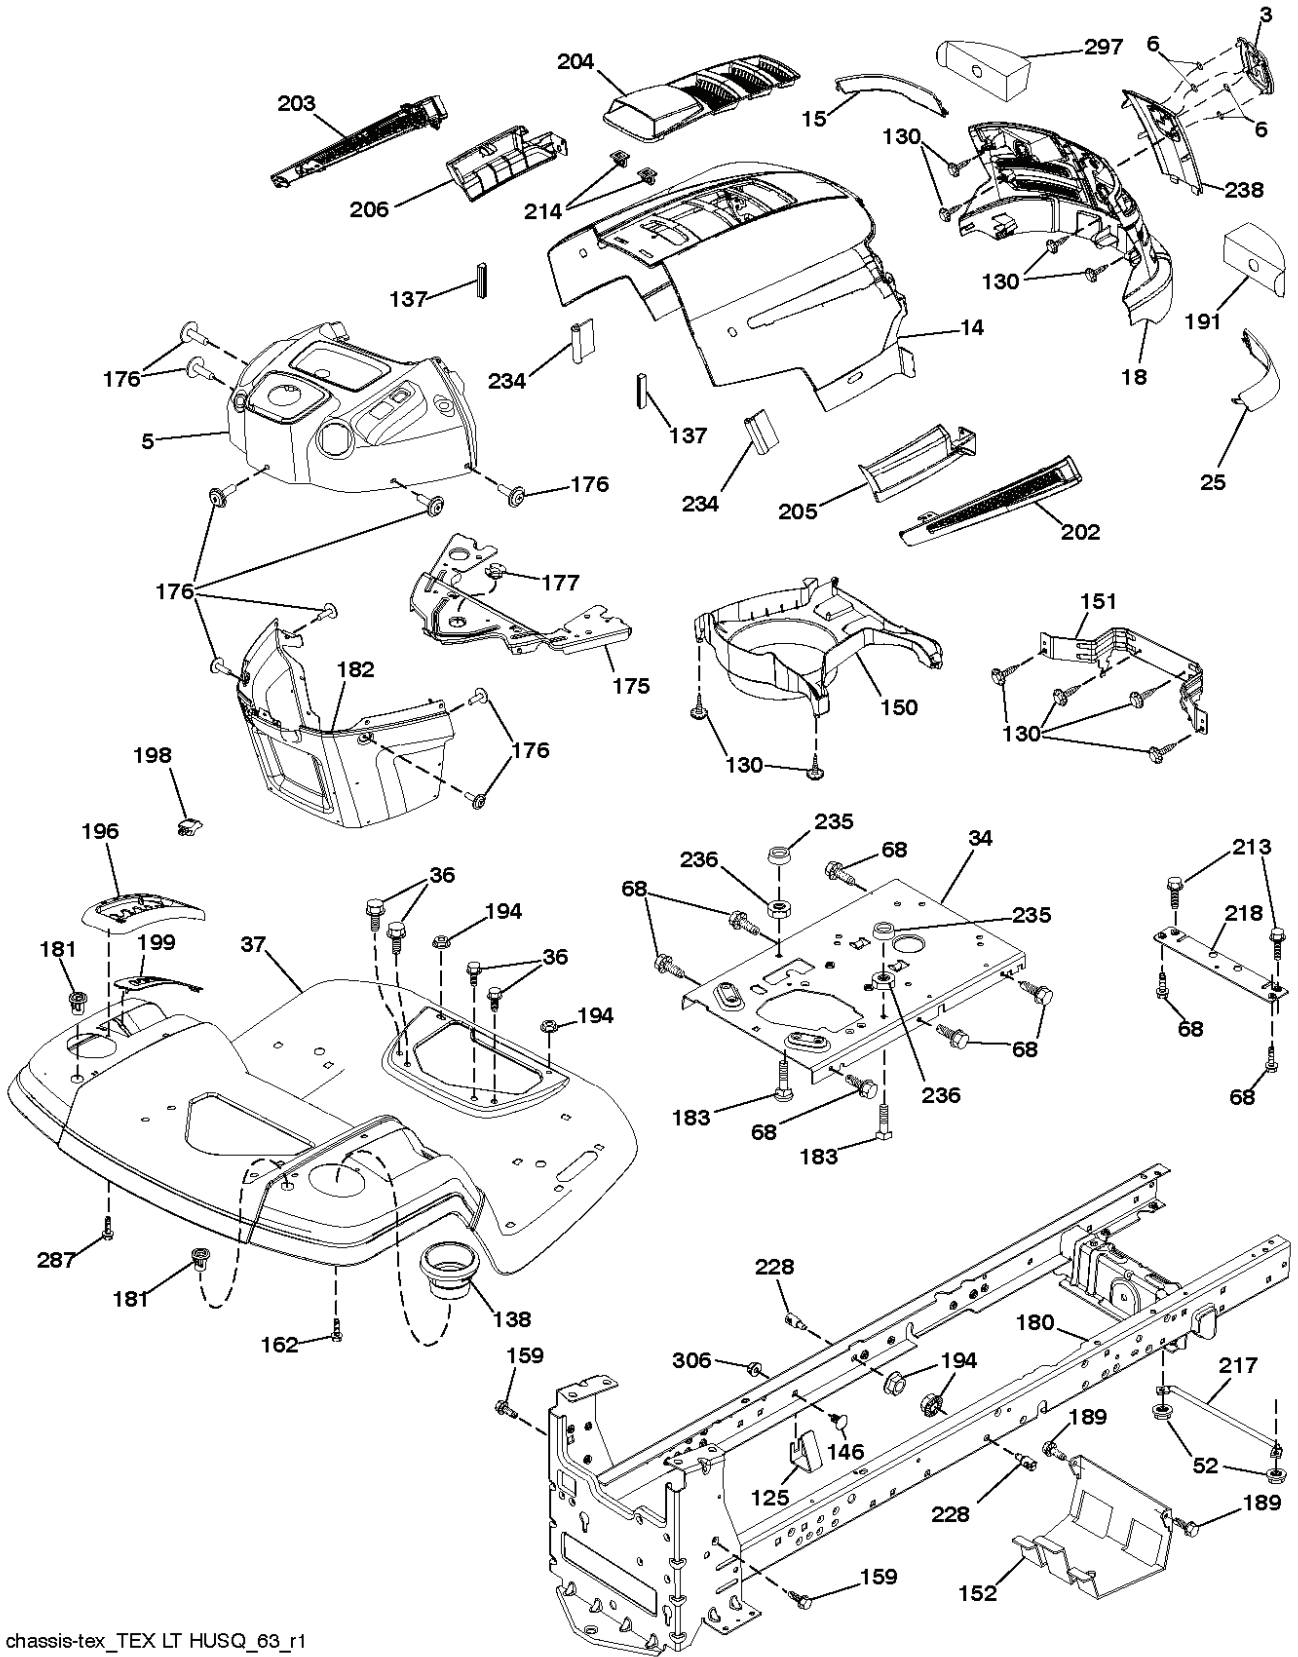

steering-tex\_STDHRR\_5\_r2

REF.	PART NO.	DESCRIPTION	REMARK	QTY.	KIT
1	532439740	STEERING WHEEL		1	
2	532195968	SHAFT		1	
4	532403087	SPINDLE		1	
5	532403088	SPINDLE		1	
6	532124931	WASHER		1	
7	532121748	WASHER		1	
8	812000029	RETAINER RING		1	
9	532121232	HUB CAP		1	
13	532121749	WASHER		1	
14	810040600	WASHER		1	
15	873540600	NUT		1	
16	532429374	SHAFT		1	
19	532194729	PLATE		1	
20	532441425	COVER		1	
21	532186737	ADAPTER		1	
22	532420537	SUPPORT		1	
26	532439743	HUB CAP		1	
28	817000612	SCREW		1	
33	810040500	WASHER		1	
35	532194732	PLATE		1	
45	819113812	WASHER		1	
53	532188967	WASHER		1	
57	532407465	BRACKET		1	
58	532194747	BOLT		1	
59	532194748	WASHER		1	
60	873971000	NUT		1	
61	532194740	LINK		1	
62	532194741	LINK		1	
63	817000512	SCREW		1	
64	532199849	SPRING RETAINER		1	
66	871020748	BOLT		1	
67	532194737	BUSHING		1	
68	873900700	NUT		1	
69	532199162	WASHER		1	
70	532196197	BRACKET		1	
71	532190752	SHAFT		1	
72	532428982	BOLT		1	
122	532444962	CAP		1	

wheel\_art\_1-tex

---

REF.	PART NO.	DESCRIPTION	REMARK	QTY.	KIT
1	532059192	CAP VALVE		1	
2	532065139	NIPPLE		1	
3	532138336	RIM	Front 6"	1	
4	532059904	HOSE	(Service Item Only)	1	
5	532106222	TIRE	Front 15" x 6.0"-6"	1	
6	532124957	FITTING	(Front Wheel Only)	1	
7	532124959	BEARING	(Front Wheel Only)	1	
8	532175039	HUB CAP		1	
9	532138468	TIRE	Rear 20 x 8-8	1	
10	532124926	HOSE	(Service Item Only)	1	
11	532138337	RIM SPROCKET	Rear 8"	1	
--	532144334	SEALING FOAM		1	