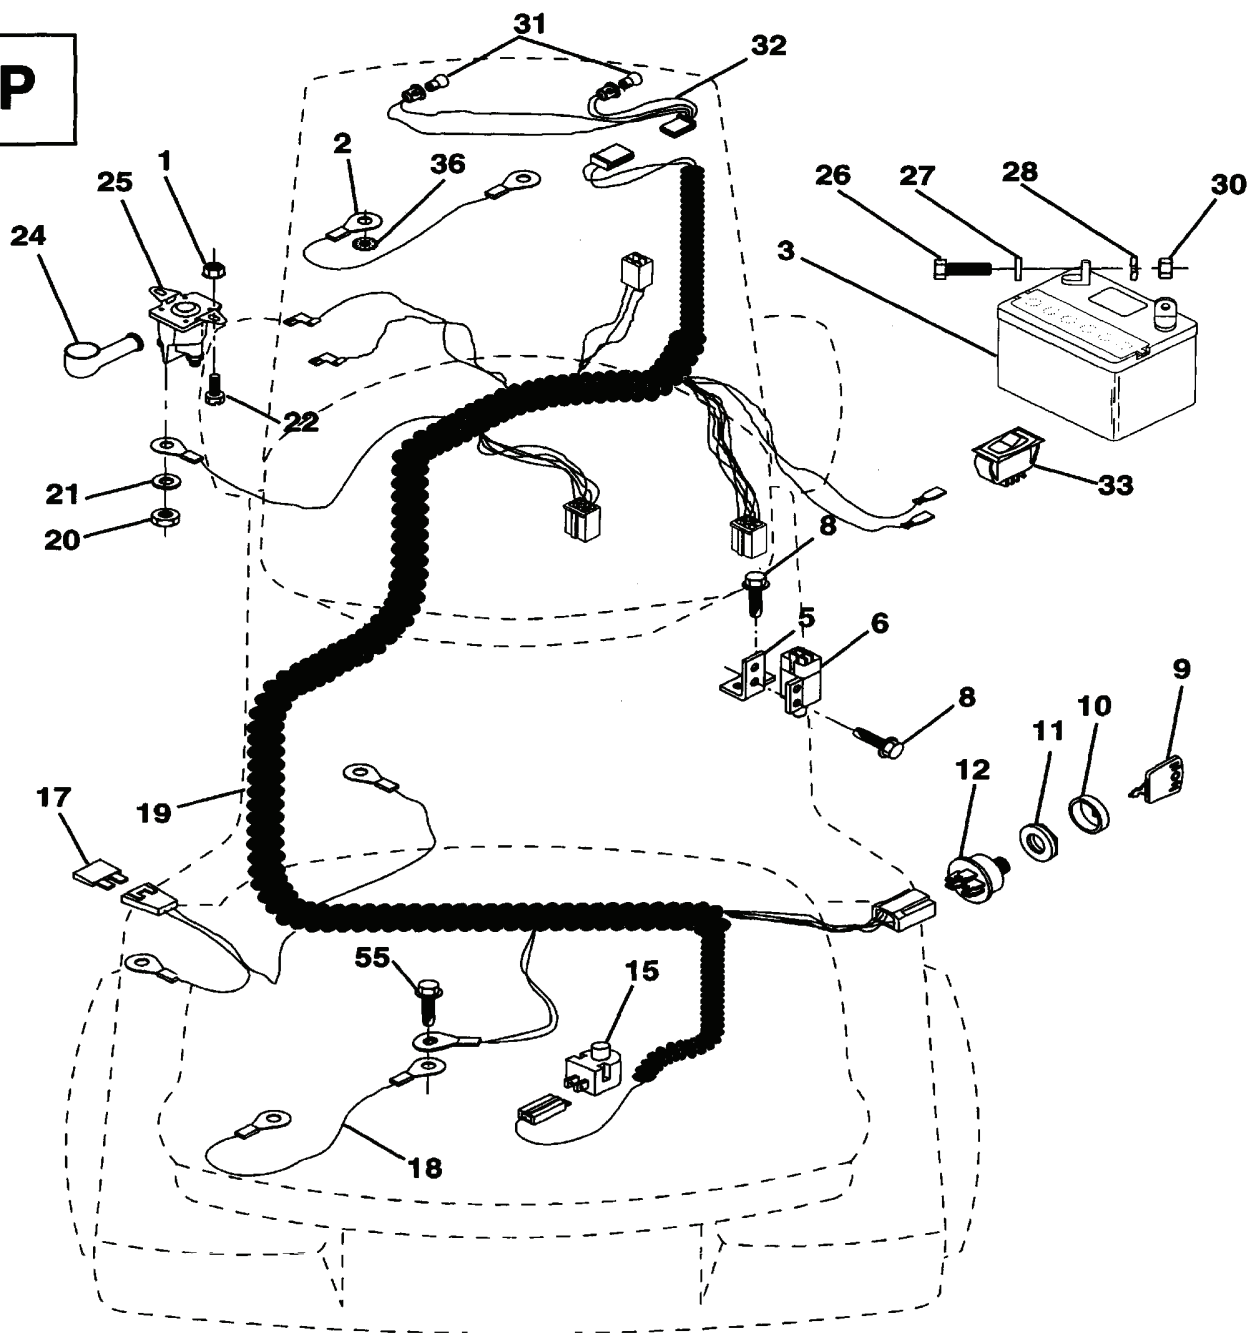

P

REF.	PART NO.	DESCRIPTION	REMARK	QTY.	KIT
1	873640400	NUT		1	
2	532108423	CABLE ASSY		1	
3	532144924	BATTERY		1	
5	532108236	BRACKET		1	
6	532109553	SWITCH		1	
8	817021008	SCREW		1	
9	532140401	KEY		1	
10	532141226	COVER		1	
11	532140400	NUT		1	
12	532144921	SWITCH		1	
15	532121305	SWITCH		1	
17	532108824	FUSE		1	
18	532128353	CABLE ASSY		1	
19	532146064	HARNESS		1	
20	873350400	NUT		1	
21	810090400	WASHER		1	
22	874780408	BOLT		1	
24	532131563	COVER		1	
25	532145763	SOLENOID		1	
26	874760412	BOLT		1	
27	819091016	WASHER		1	
28	810040400	WASHER		1	
30	873220400	NUT		1	
31	532004152	BULB		1	
32	532142881	HARNESS		1	
33	532110712	SWITCH		1	
36	810040400	WASHER		1	
39	532141735	BRACKET		1	
55	817490508	SCREW		1	
70	532140413	HARNESS		1