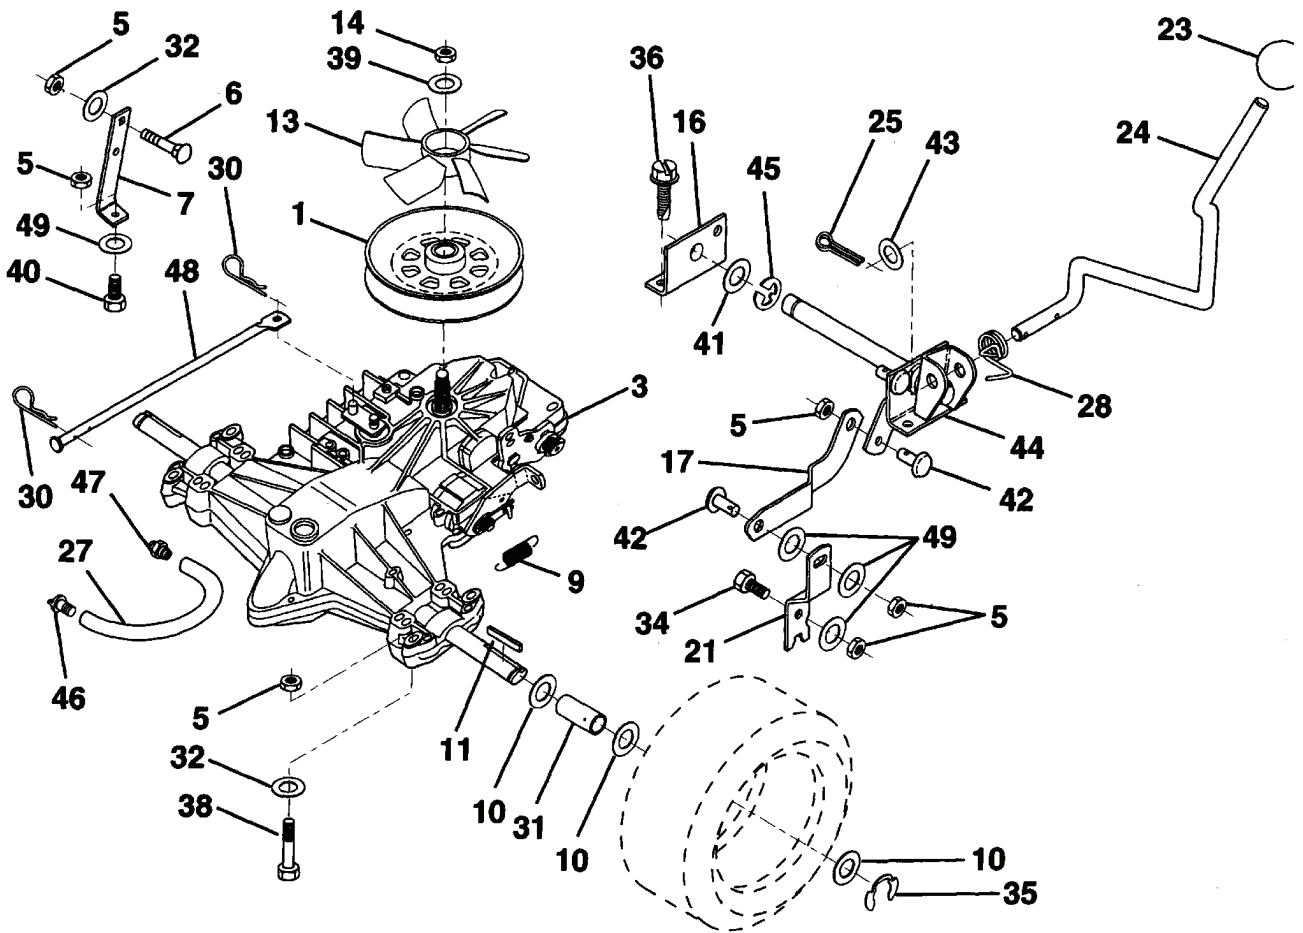

L

REF.	PART NO.	DESCRIPTION	REMARK	QTY.	KIT
1	532140779	PULLEY		1	
3	532140607	TRANSAXLE		1	
5	873800500	LOCK NUT		1	
6	872140506	BOLT		1	
7	532140774	HOLDER		1	
9	532110422	SPRING		1	
10	532121749	WASHER		1	
11	532123583	KEY		1	
13	532140778	FAN		1	
14	532009204	NUT		1	
16	532140763	BRACKET		1	
17	532140767	BRACKET		1	
21	532140773	BRACKET		1	
23	532121274	KNOB		1	
24	532140765	GEAR LEVER		1	
25	876020416	SPLIT PIN		1	
27	532142564	HODE		1	
28	532140772	SPRING		1	
30	532124788	RETAINER RING		1	
31	532121199	SPACER		1	
32	819111116	WASHER		1	
34	874760516	BOLT		1	
35	812000001	RETAINER RING		1	
36	817720408	SCREW		1	
38	874760540	BOLT		1	
39	819171912	WASHER		1	
40	874760524	BOLT		1	
41	819212013	WASHER		1	
42	532140769	PIVOT PIN		1	
43	819171216	WASHER		1	
44	532140764	PIVOT SHAFT ASSY		1	
45	812000002	RETAINER RING		1	
46	532142917	VALVE		1	
47	532142918	NIPPLE		1	
48	532140912	ROD		1	
49	819111216	WASHER		1