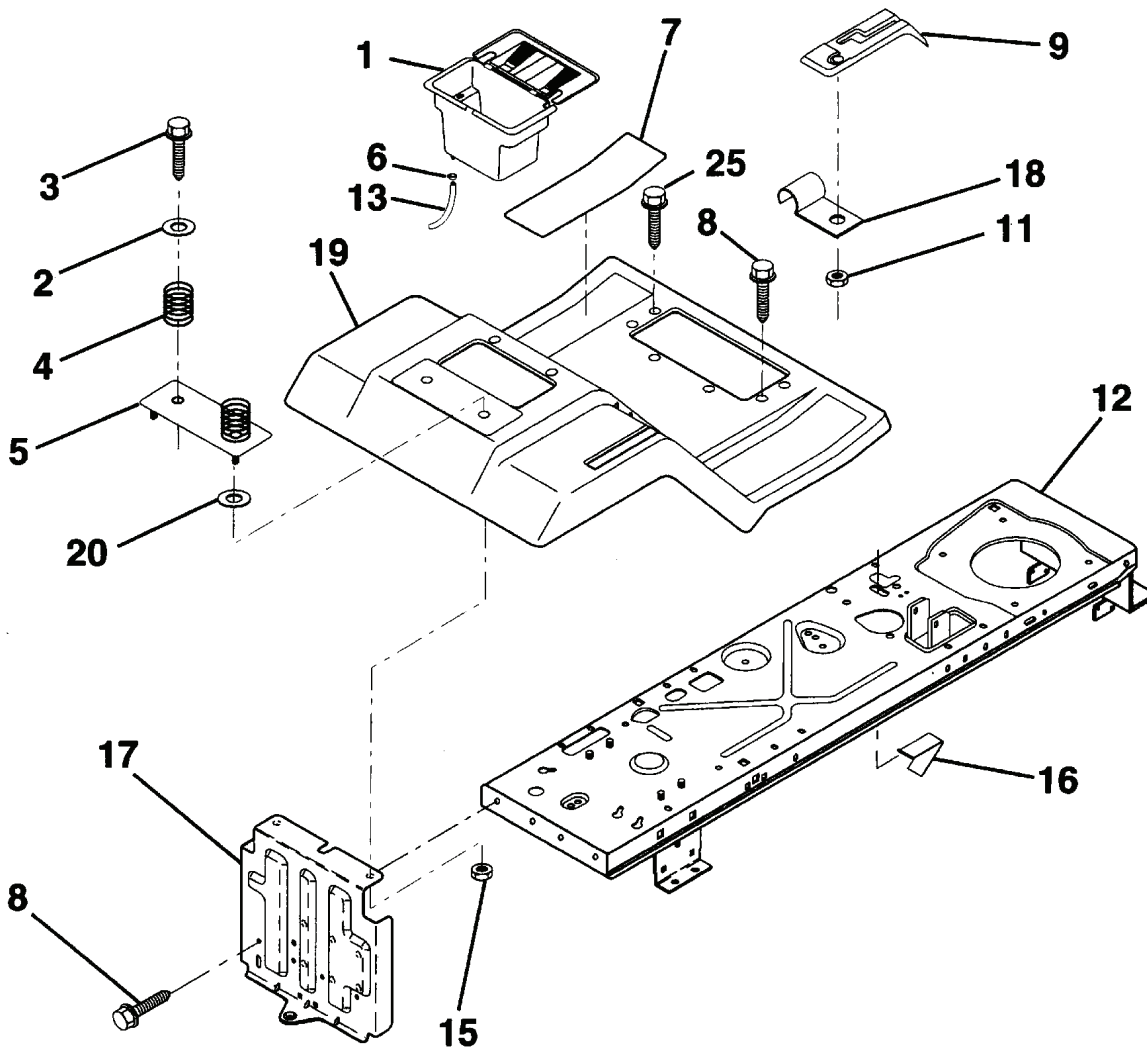

B

REF.	PART NO.	DESCRIPTION	REMARK	QTY.	KIT
1	532129965	CASE		1	
2	819132012	WASHER		1	
3	817490612	SCREW		1	
4	532124181	SPRING		1	
5	532125142	PLATE		1	
6	532109596	CLAMP		1	
7	532126700	MAT		1	
8	817490512	SCREW		1	
9	532140919	CONSOLE		1	
11	532124346	NUT		1	
12	532145190	FRAME		1	
13	532109238	HOSE		1	
15	873680500	NUT		1	
16	532141736	SWITCH		1	
17	532140782	DRAWBAR		1	
18	532126470	CLIP		1	
19	532141393	COVER		1	
20	819091413	WASHER		1	
25	817490516	SCREW		1