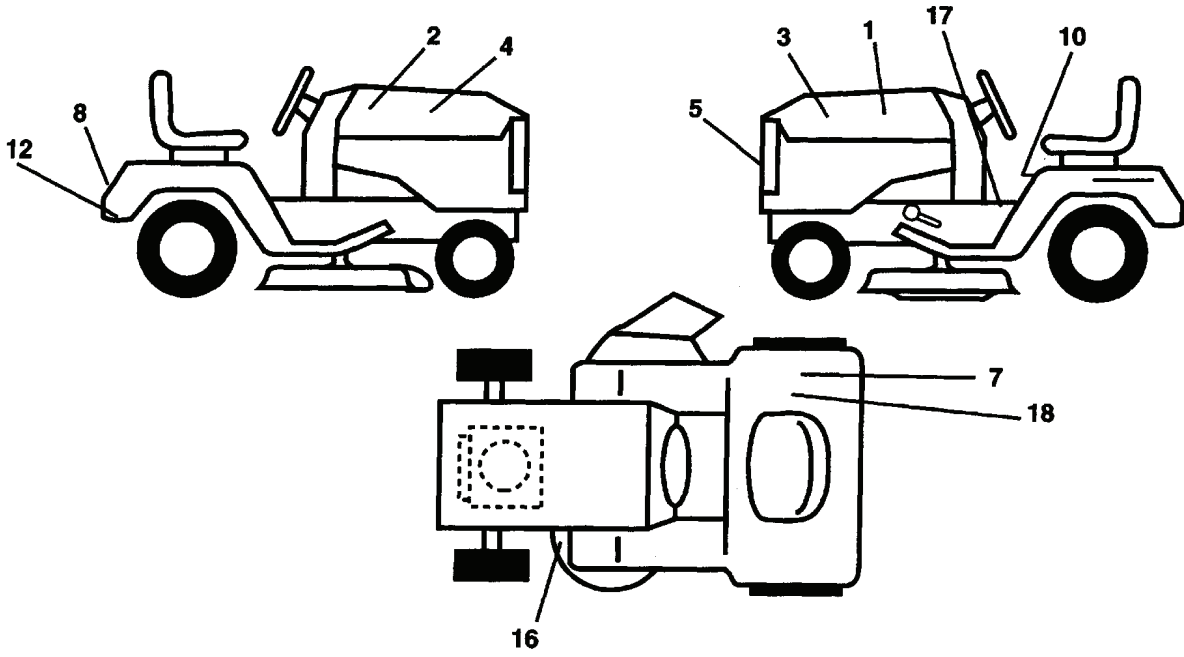

R

REF.	PART NO.	DESCRIPTION	REMARK	QTY.	KIT
1	532140206	DECAL		1	
2	532140205	DECAL		1	
3	532141281	DECAL		1	
4	532141280	DECAL		1	
5	532140213	DECAL		1	
7	532126187	DECAL		1	
8	532131582	DECAL		1	
16	532136830	DECAL		1