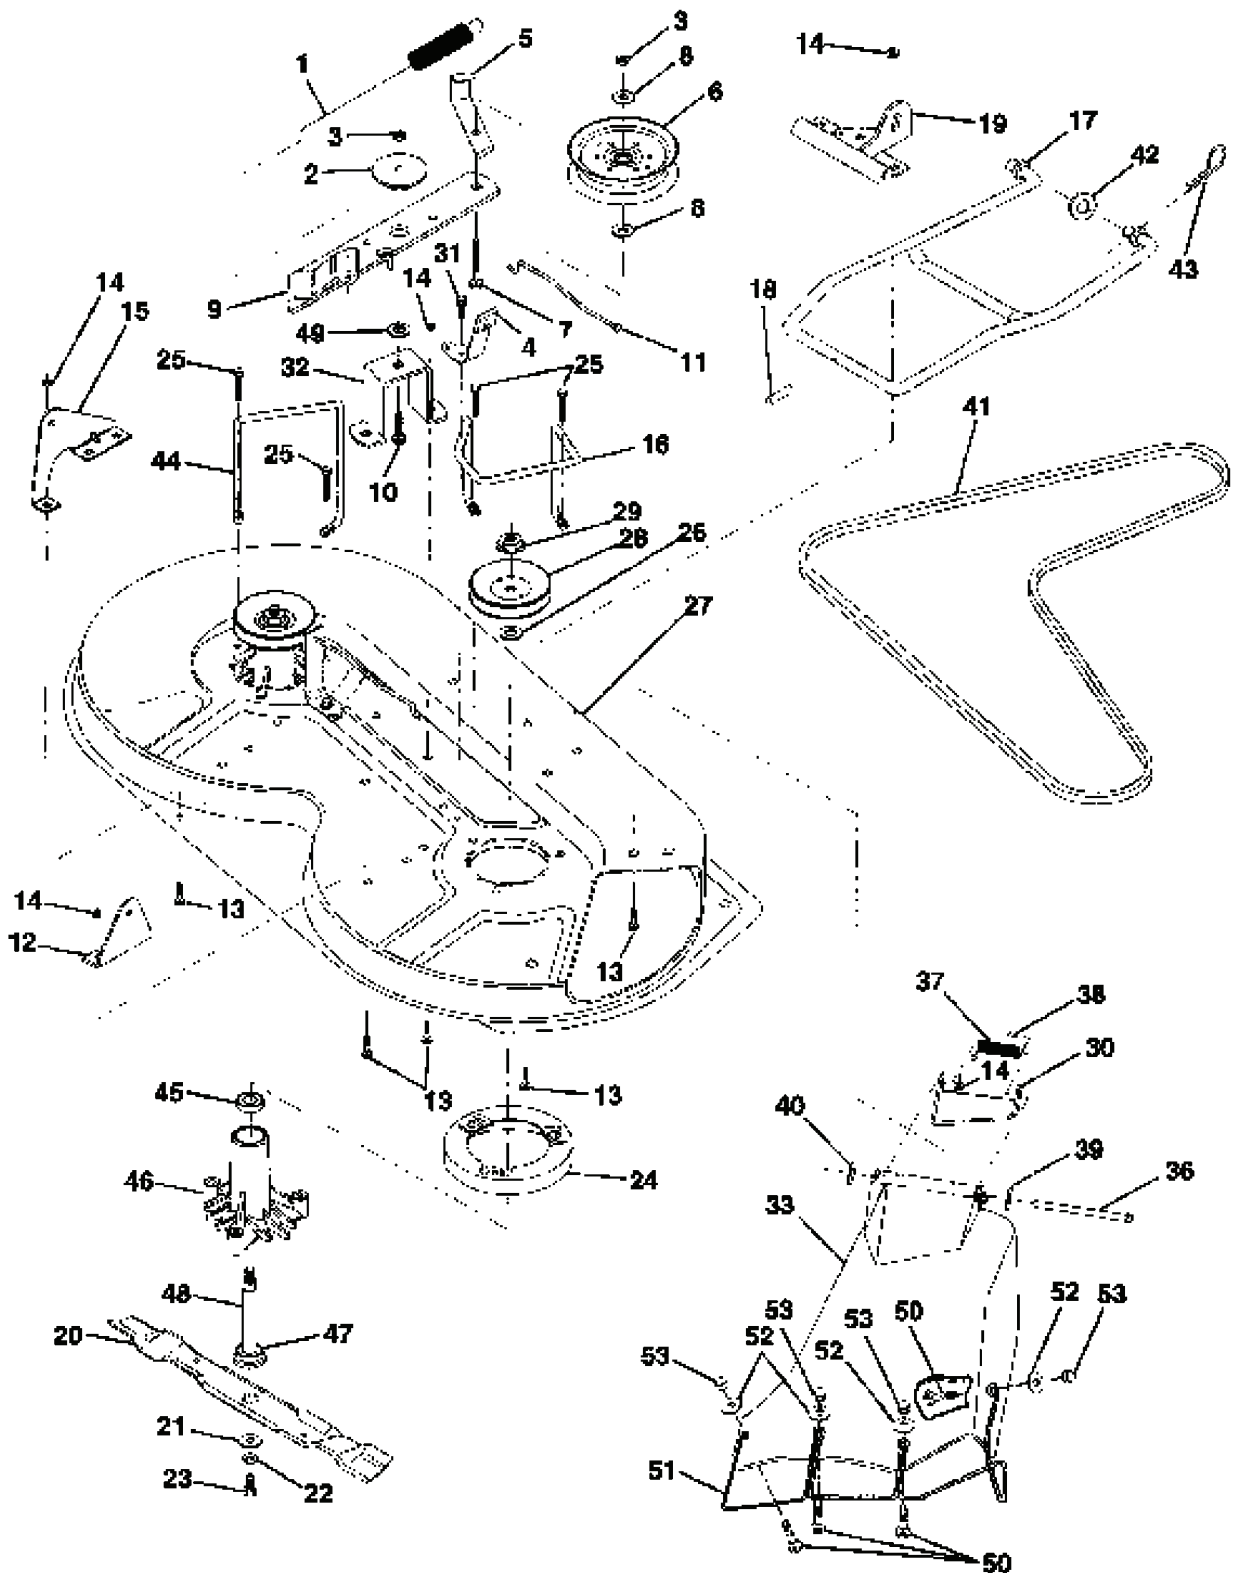

M

REF.	PART NO.	DESCRIPTION	REMARK	QTY.	KIT
1	532140064	SPRING		1	
2	532122052	SPACER		1	
3	873680600	NUT		1	
4	532130840	BRAKE LEVER		1	
5	532131251	BELT GUIDE		1	
6	532121316	PULLEY		1	
7	872110616	BOLT		1	
8	819131410	WASHER		1	
9	532127744	IDLE ARM ASSY LT10/36D		1	
10	872140610	BOLT		1	
11	532130841	ARM		1	
12	532127356	BRACKET		1	
13	872140506	BOLT		1	
14	873680500	NUT		1	
15	532127357	BRACKET		1	
16	532140093	KEEPER, R.H.		1	
17	532128508	SUPPORT		1	
18	532128511	PIN RETAINING SCREW		1	
19	532127380	BRACKET		1	
20	532138496	RIDE ON BLADE		1	
21	532140296	WASHER		1	
22	810030600	WASHER		1	
23	532850857	BOLT		1	
24	532140329	STRIPPER		1	
25	532138776	SCREW		1	
26	532129963	WASHER		1	
27	532129983	CUTTER DECK		1	
28	532129207	PULLEY		1	
29	532137266	NUT		1	
30	532136631	BRACKET		1	
31	817490508	SCREW		1	
32	532122051	HOLDER		1	
33	532131560	GUARD DISCHARGE LT10/36D		1	
36	532121980	ROD		1	
37	532123713	SPRING		1	
38	532105304	HUB CAP		1	
39	819111016	WASHER		1	
40	532110452	NUT		1	
41	532131264	BELT		1	
42	819171616	WASHER		1	
43	532124660	CIRCLIP		1	
44	532140608	HOLDER		1	
45	532110485	BEARING		1	
46	532128774	BEARING HOUSING		1	
47	532129895	BEARING		1	
48	532137645	SHAFT		1	
49	532133943	WASHER		1	
50	532145989	BOLT		1	
51	532136383	PROTECTOR		1	
52	734114601	WASHER		1	
53	532145990	NUT		1	
--	532130794	MANDREL		1