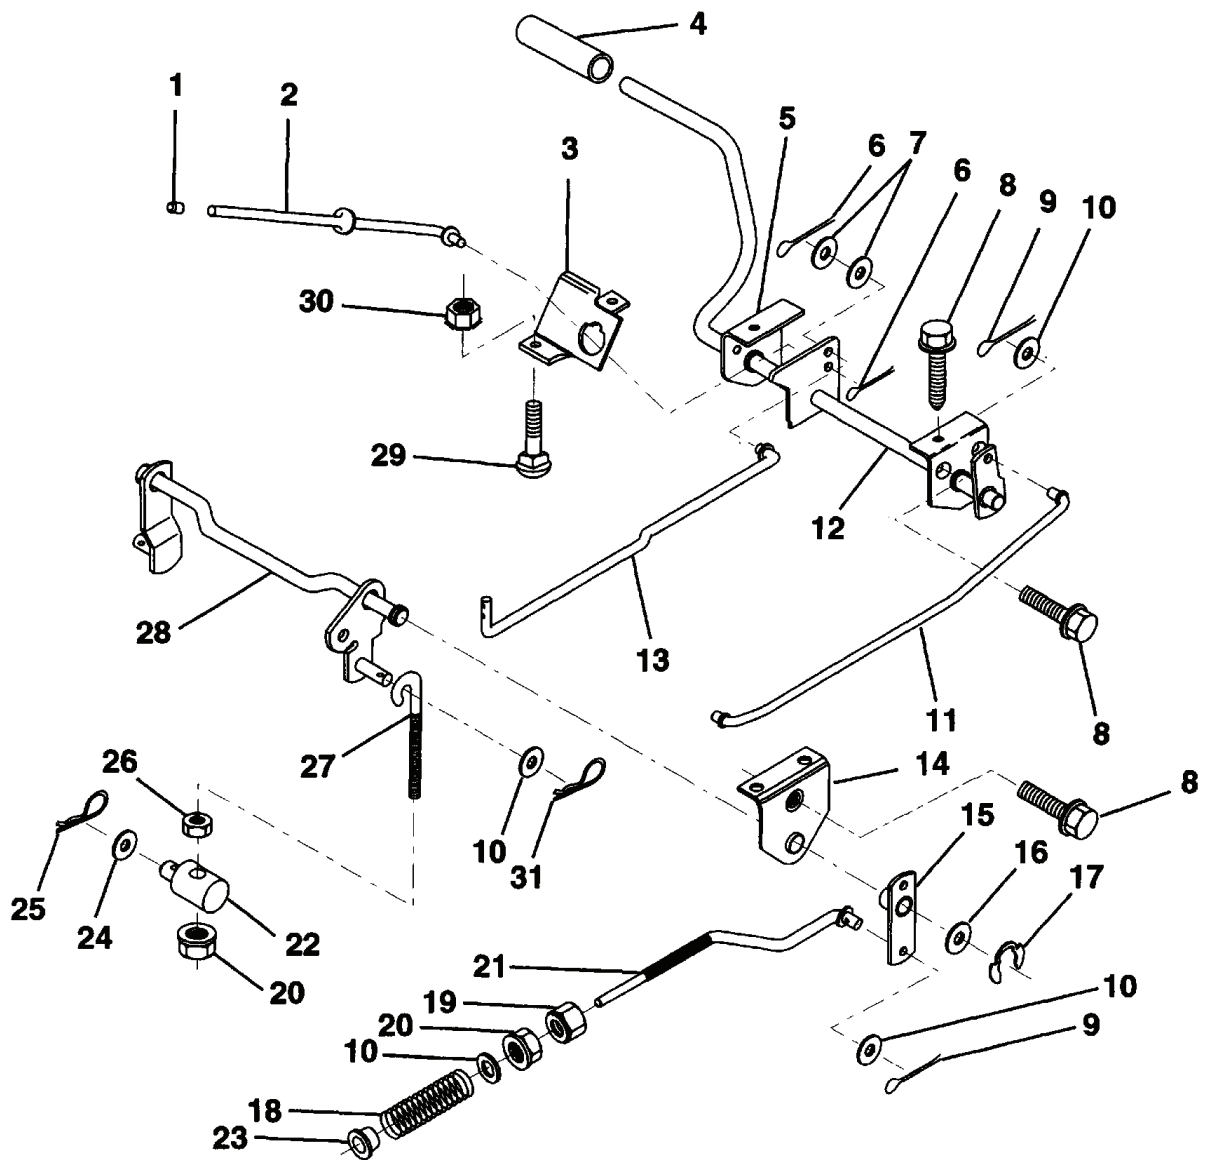

# **SPARE PARTS LIST**

H

---

REF.	PART NO.	DESCRIPTION	REMARK	QTY.	KIT
1	532121232	HUB CAP		1	
2	812000029	RETAINER RING		1	
3	532121748	WASHER		1	
4	532124937	BEARING COL. STRG.		1	
5	532142033	AXLE		1	
6	532124931	WASHER		1	
7	532137062	SPINDLE		1	
8	532121749	WASHER		1	
9	876020412	SPLIT PIN		1	
10	819131316	WASHER		1	
11	532126847	BUSHING		1	
12	532130465	ROD		1	
13	532137061	SPINDLE		1	
14	874011056	BOLT		1	
15	873901000	NUT		1	
16	532110438	SPACER		1	
17	532124836	NIPPLE		1	
18	819272016	WASHER		1	

# WHEELS & TIRES

**R**

---

REF.	PART NO.	DESCRIPTION	REMARK	QTY.	KIT
1	532059192	CAP VALVE		1	
2	532065139	NIPPLE		1	
3	532124957	FITTING		1	
4	532137422	TIRE		1	
4	532132703	TIRE		1	
5	532059904	HOSE		1	
5	532008134	HOSE		1	
6	532142537	RIM SPROCKET		1	
6	532140453	RIM SPROCKET		1	
7	532104757	HUB CAP		1	
8	532124959	BEARING		1	
9	532121748	WASHER		1	

**E**

---

REF.	PART NO.	DESCRIPTION	REMARK	QTY.	KIT
1	532124416	INSERT		1	
2	532124701	NUT		1	
3	819133808	WASHER		1	
4	532124415	STEERING WHEEL		1	
5	532127396	SLEEVE		1	
6	817431008	SCREW		1	
8	532123651	STEERING SHAFT		1	
9	532124210	CLIP		1	
10	532123438	BUSHING		1	
11	812000045	RETAINER RING		1	
12	819211616	WASHER		1	
13	532104820	ADAPTER		1	

**J**

---

REF.	PART NO.	DESCRIPTION	REMARK	QTY.	KIT
1	532071673	COVER		1	
2	532123436	ROD		1	
3	532123437	HOLDER		1	
4	532008156	PEDAL RUBBER		1	
5	532122504	HOLDER		1	
6	876020312	SPLIT PIN		1	
7	819131016	WASHER		1	
8	817490508	SCREW		1	
9	876020412	SPLIT PIN		1	
10	819131316	WASHER		1	
11	532123543	ROD		1	
12	532139933	PEDAL CPL.		1	
16	819251816	WASHER		1	
17	812000034	RETAINER RING		1	
18	532106888	SPRING		1	
19	873350600	NUT		1	
20	873680600	NUT		1	
21	532144413	ROD		1	
22	532144585	BRACKET		1	
23	532126847	BUSHING		1	
24	819132012	WASHER		1	
25	532124961	CLIP		1	
26	873930600	NUT		1	
27	532127369	LINK		1	
28	532140776	SUPPORT, REAR		1	