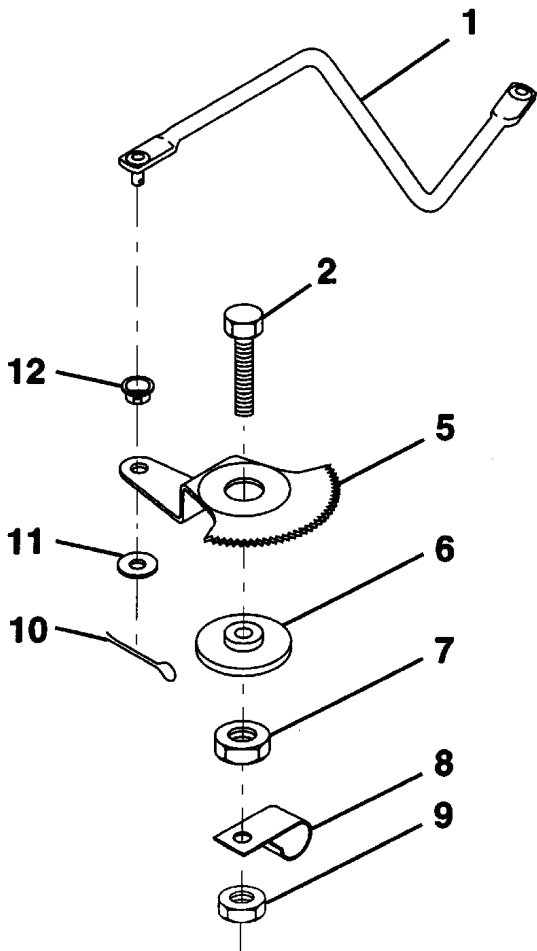

G

REF.	PART NO.	DESCRIPTION	REMARK	QTY.	KIT
1	532132566	LINK		1	
2	874780828	BOLT		1	
5	532121926	GEAR RIM		1	
6	532121927	BUSHING		1	
7	873030800	NUT		1	
8	532126472	CLIP		1	
9	873680800	NUT		1	
10	876020412	SPLIT PIN		1	
11	819131316	WASHER		1	
12	532126847	BUSHING		1	
13	874760512	BOLT		1	
14	819111416	WASHER		1	
15	872110606	BOLT		1	
17	532137096	SUPPORT		1	
20	873800600	NUT		1	
21	873800500	LOCK NUT		1