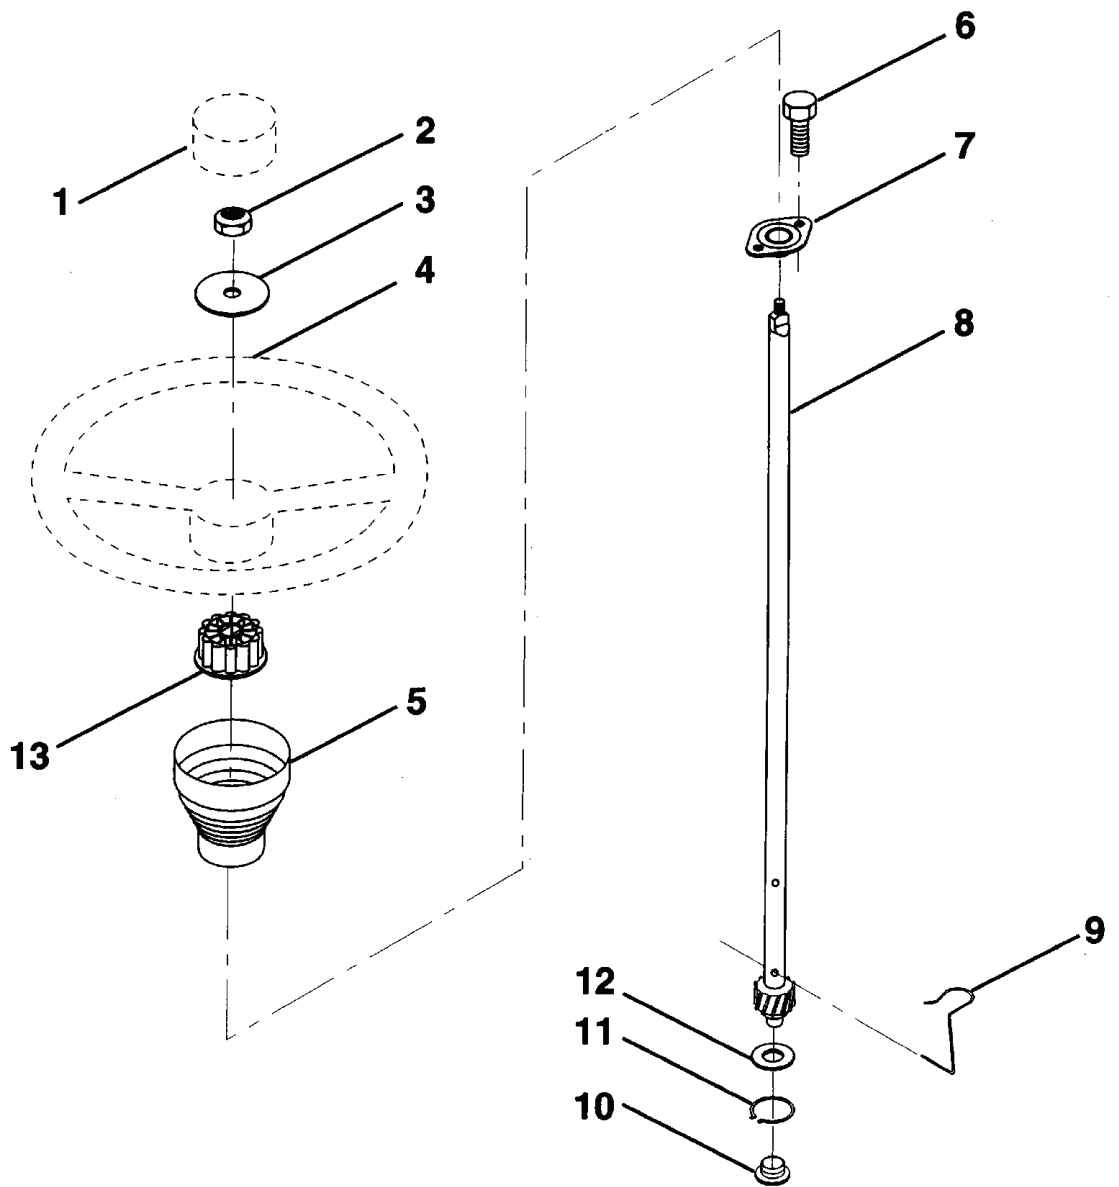

# WHEELS & TIRES

**R**

---

REF.	PART NO.	DESCRIPTION	REMARK	QTY.	KIT
1	532059192	CAP VALVE		1	
2	532065139	NIPPLE		1	
3	532124957	FITTING		1	
4	532137422	TIRE		1	
4	532132703	TIRE		1	
5	532059904	HOSE		1	
5	532008134	HOSE		1	
6	532142537	RIM SPROCKET		1	
6	532140453	RIM SPROCKET		1	
7	532104757	HUB CAP		1	
8	532124959	BEARING		1	
9	532121748	WASHER		1	

**E**

---

REF.	PART NO.	DESCRIPTION	REMARK	QTY.	KIT
1	532124416	INSERT		1	
2	532124701	NUT		1	
3	819133808	WASHER		1	
4	532124415	STEERING WHEEL		1	
5	532127396	SLEEVE		1	
6	817431008	SCREW		1	
8	532123651	STEERING SHAFT		1	
9	532124210	CLIP		1	
10	532123438	BUSHING		1	
11	812000045	RETAINER RING		1	
12	819211616	WASHER		1	
13	532104820	ADAPTER		1	

**J**

---

REF.	PART NO.	DESCRIPTION	REMARK	QTY.	KIT
1	532071673	COVER		1	
2	532123436	ROD		1	
3	532123437	HOLDER		1	
4	532008156	PEDAL RUBBER		1	
5	532122504	HOLDER		1	
6	876020312	SPLIT PIN		1	
7	819131016	WASHER		1	
8	817490508	SCREW		1	
9	876020412	SPLIT PIN		1	
10	819131316	WASHER		1	
11	532123543	ROD		1	
12	532139933	PEDAL CPL.		1	
16	819251816	WASHER		1	
17	812000034	RETAINER RING		1	
18	532106888	SPRING		1	
19	873350600	NUT		1	
20	873680600	NUT		1	
21	532144413	ROD		1	
22	532144585	BRACKET		1	
23	532126847	BUSHING		1	
24	819132012	WASHER		1	
25	532124961	CLIP		1	
26	873930600	NUT		1	
27	532127369	LINK		1	
28	532140776	SUPPORT, REAR		1	