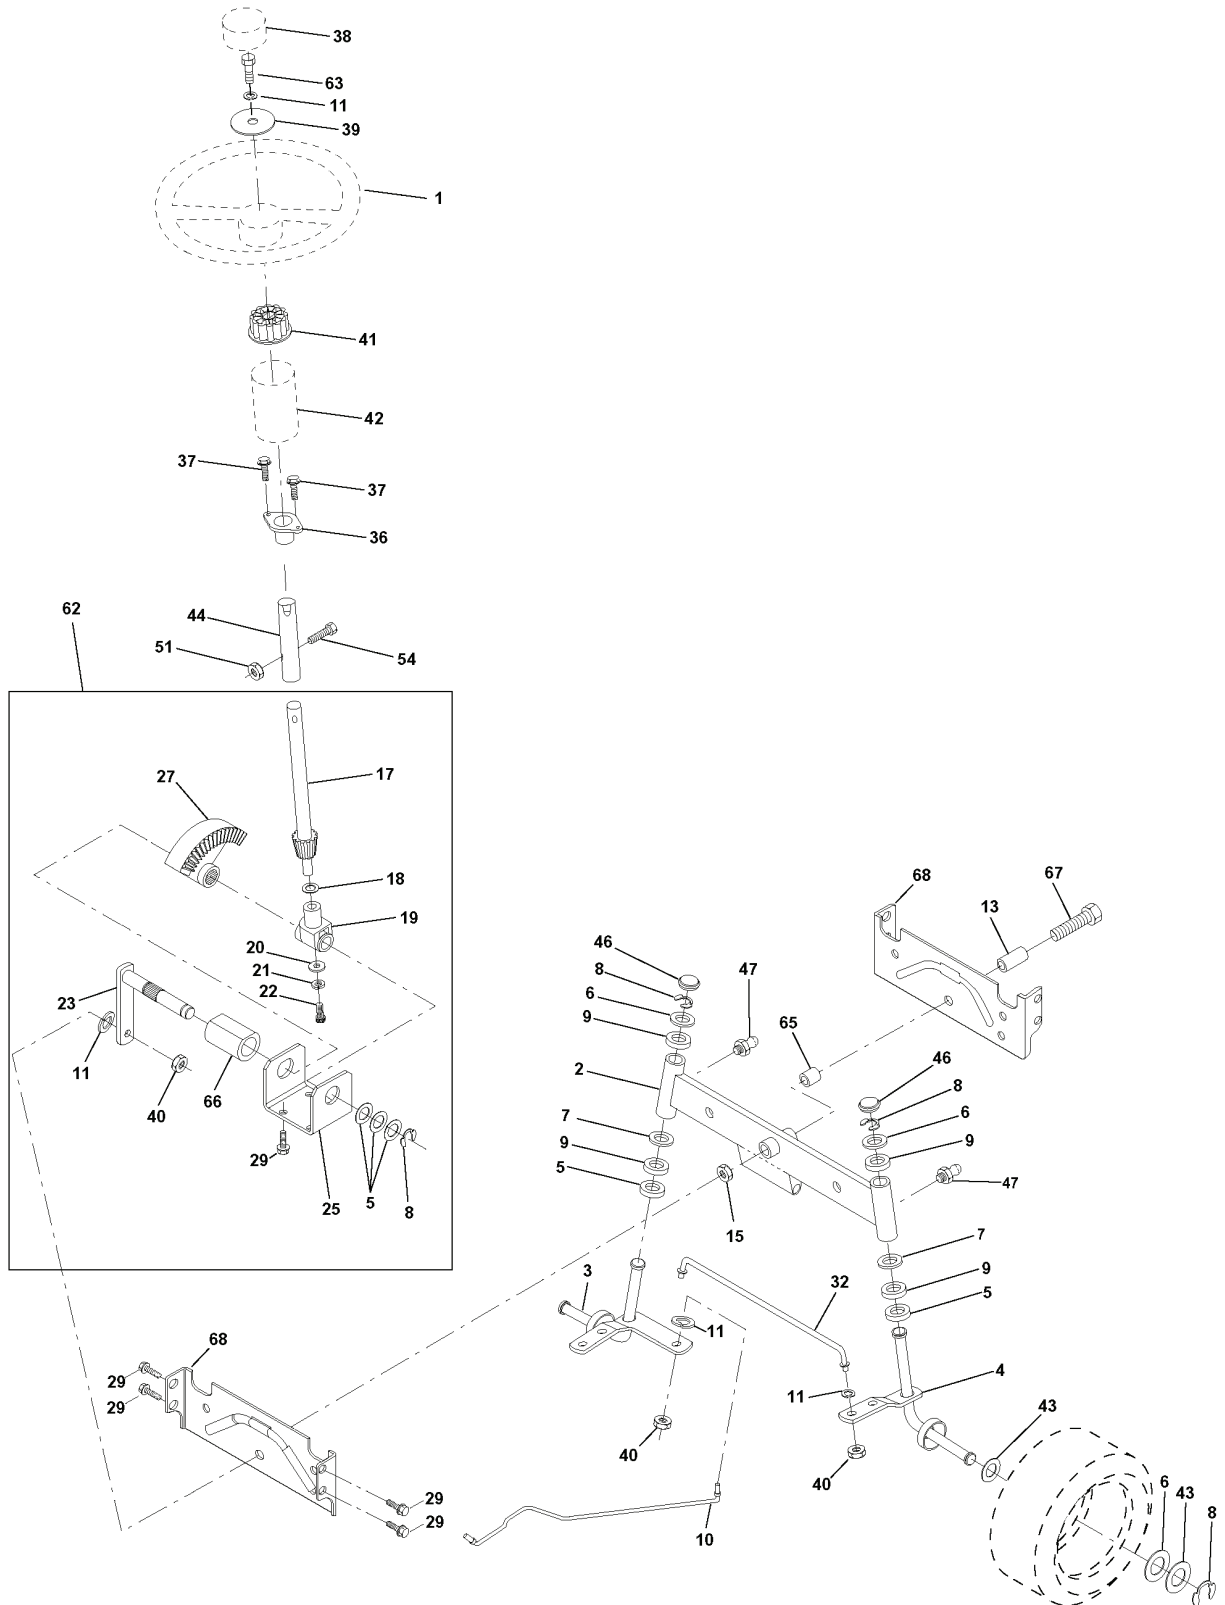

REPAIR PARTS

TRACTOR - MODEL NO. LTH130 (954140005A), PRODUCT NO. 954 14 00-05
STEERING ASSEMBLY

REF.	PART NO.	DESCRIPTION	REMARK	QTY.	KIT
1	532124415	STEERING WHEEL		1	
2	532137094	SHAFT		1	
3	532154920	SPINDLE		1	
4	532154921	SPINDLE		1	
5	532124931	WASHER		1	
6	532121748	WASHER		1	
7	819272016	WASHER		1	
8	812000029	RETAINER RING		1	
9	532124937	BEARING COL. STRG.		1	
10	532154432	LINK		1	
11	810040600	WASHER		1	
13	532154779	SPACER		1	
15	873901000	NUT		1	
17	532156546	SHAFT		1	
18	532057079	WASHER		1	
19	532124035	BRACKET		1	
20	532126684	SHIM		1	
21	810040400	WASHER		1	
22	871100410	SCREW		1	
23	532127501	SHAFT		1	
25	532154406	BRACKET		1	
27	532136874	ECCENTRIC DISC		1	
29	817490612	SCREW		1	
32	532137347	ROD		1	
36	532155099	BUSHING		1	
37	532152927	SCREW		1	
38	532124416	INSERT		1	
39	819133808	WASHER		1	
40	532124701	NUT		1	
41	532100711	ADAPTER		1	
42	532155092	SLEEVE		1	
43	532121749	WASHER		1	
44	532153720	STEERING PINION		1	
46	532121232	HUB CAP		1	
47	532124836	NIPPLE		1	
51	873800500	LOCK NUT		1	
54	874780520	BOLT		1	
62	532156594	STEERING GEAR, KIT		1	
63	874780616	BOLT		1	
65	532154780	BUSHING		1	
66	532154404	BUSHING		1	
67	874781044	SCREW		1	
68	532154429	SHAFT		1