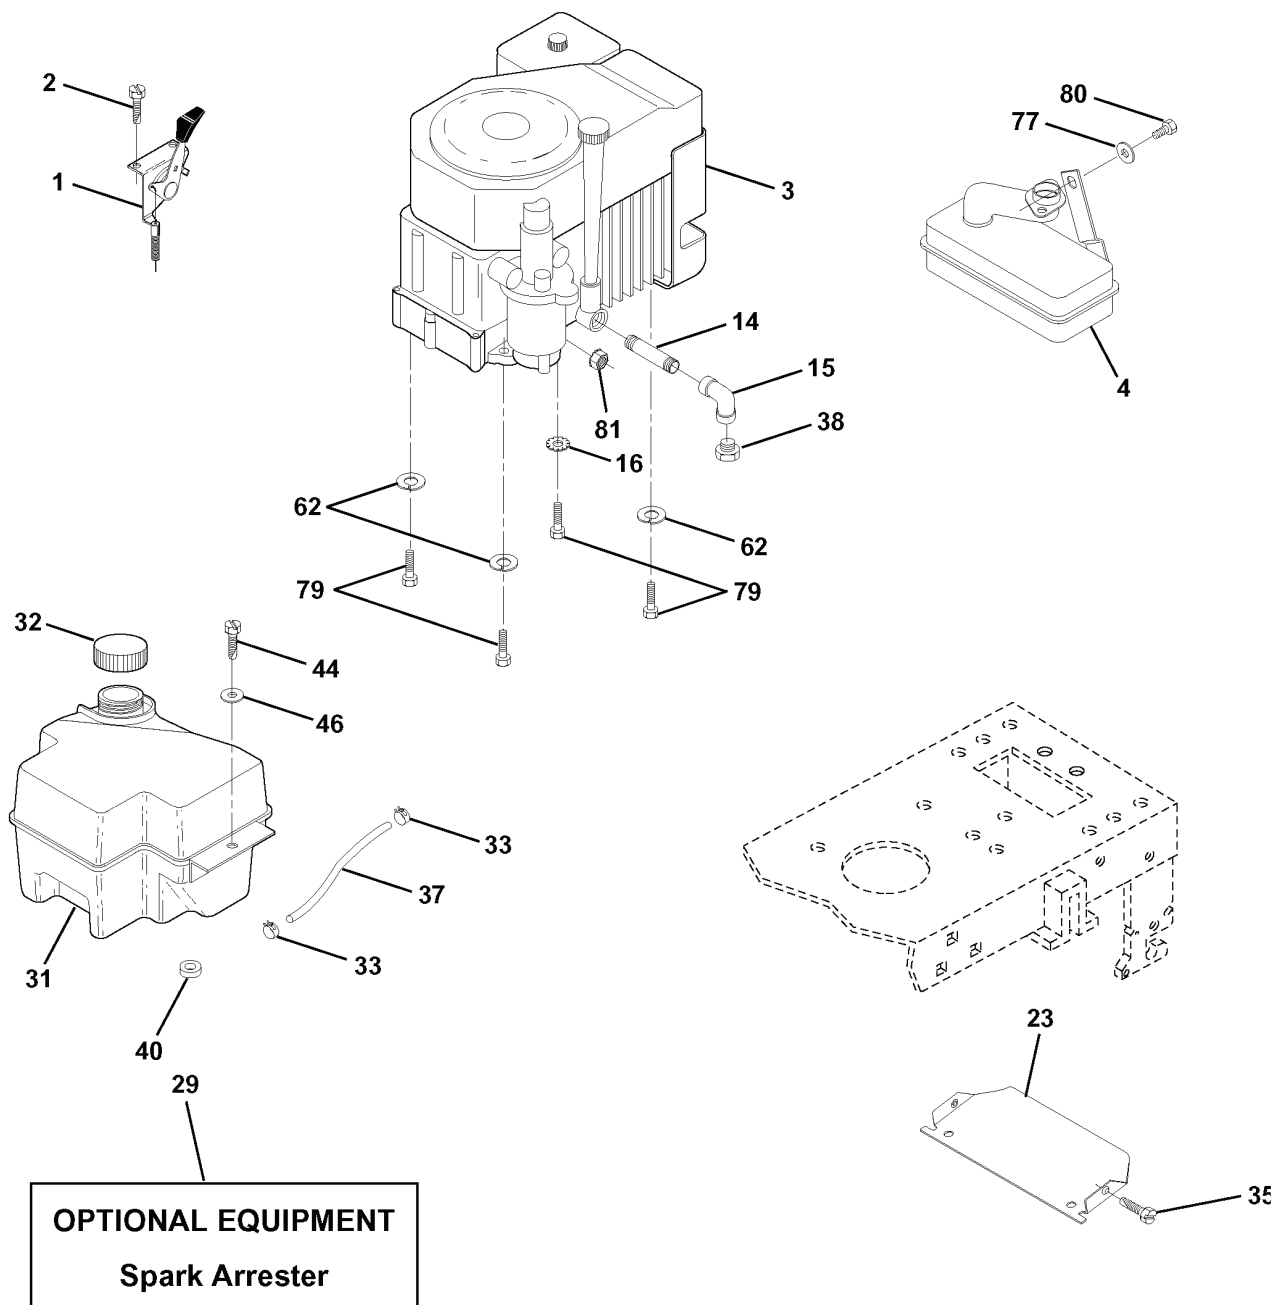

REPAIR PARTS

TRACTOR - MODEL NO. LTH130 (954140005A), PRODUCT NO. 954 14 00-05
ENGINE

REF.	PART NO.	DESCRIPTION	REMARK	QTY.	KIT
2	817720410	SCREW		1	
4	532137350	MUFFLER		1	
14	813280328	PIPENIPPLE		1	
15	813200300	ELBOW		1	
16	811050500	WASHER		1	
23	532156123	PROTECTOR		1	
29	532137180	SPARK ARRESTER KIT		1	
31	532140280	TANK		1	
32	532140527	FUEL CAP		1	
33	532123487	HOSE CLAMP		1	
35	817490512	SCREW		1	
37	532137040	HOSE		1	
40	532124028	BUSHING		1	
44	817490412	SCREW		1	
46	819091416	WASHER		1	
62	810040500	WASHER		1	
77	819101216	WASHER		1	
79	532125398	BOLT		1	
80	874760508	BOLT		1	
81	532128861	NUT		1