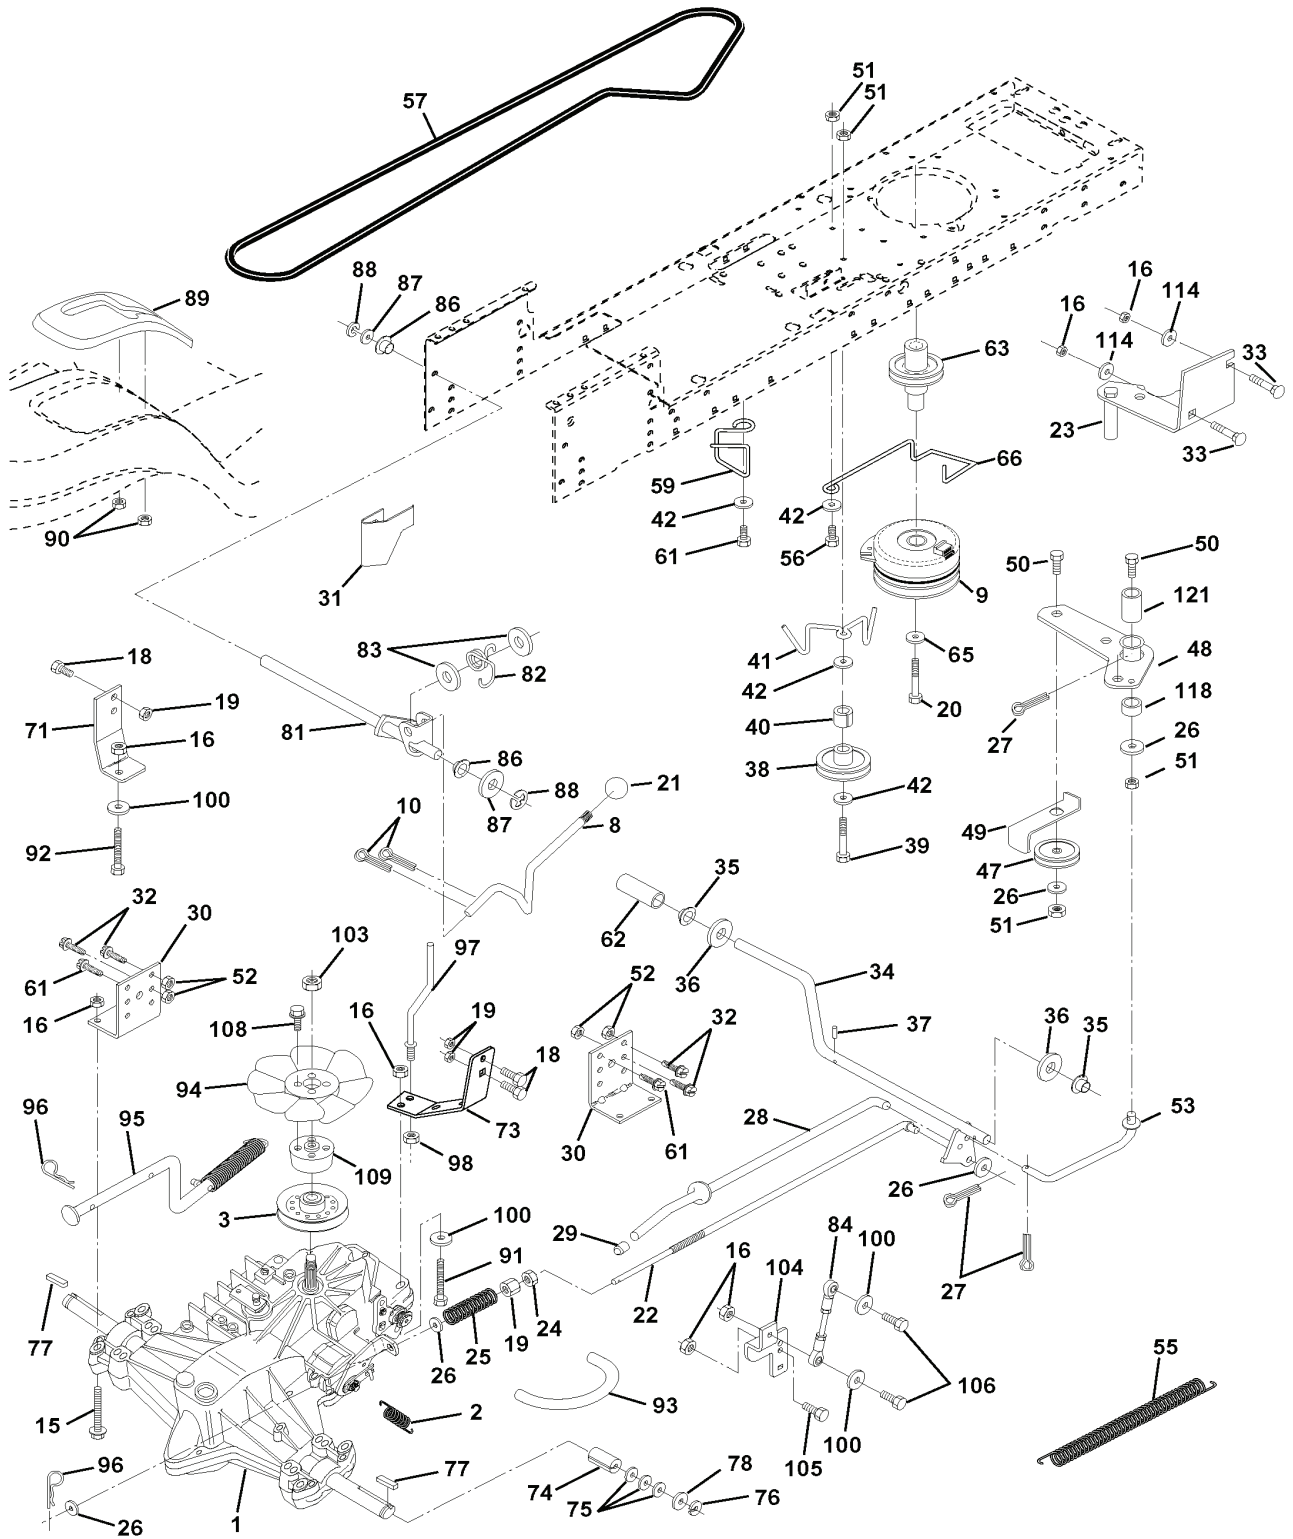

REPAIR PARTS

TRACTOR - MODEL NO. LTH130 (954140005A), PRODUCT NO. 954 14 00-05

DRIVE

REF.	PART NO.	DESCRIPTION	REMARK	QTY.	KIT
1	532140607	TRANSAXLE		1	
2	532142431	SPRING		1	
3	532144698	PULLEY		1	
8	532154792	ROD		1	
9	532145028	CLUTCH		1	
10	876020416	SPLIT PIN		1	
15	874490544	SCREW		1	
16	873800500	LOCK NUT		1	
18	874780616	BOLT		1	
19	873800600	NUT		1	
20	532150280	SCREW		1	
21	532121274	KNOB		1	
22	532145627	ROD		1	
23	532154978	BRACKET		1	
24	873350600	NUT		1	
25	532106888	SPRING		1	
26	819131316	WASHER		1	
27	876020412	SPLIT PIN		1	
28	532145204	ROD		1	
29	532071673	COVER		1	
30	532130807	BRACKET		1	
31	532127275	GUIDE		1	
32	874760512	BOLT		1	
33	872140506	BOLT		1	
34	532155071	SHAFT		1	
35	532120183	BEARING		1	
36	819211616	WASHER		1	
37	532124963	PIN RETAINING SCREW		1	
38	532123674	PULLEY		1	
39	874760644	BOLT		1	
40	532124965	SPACER		1	
41	532154777	TENSIONER		1	
42	819131312	WASHER		1	
47	532127783	PULLEY		1	
48	532154604	GUIDE		1	
49	532123205	BELT GUIDE		1	
50	874760624	BOLT		1	
51	873680600	NUT		1	
52	873680500	NUT		1	
53	532105710	LINK		1	
55	532105709	SPRING		1	
56	874760620	BOLT		1	
57	532141416	V-BELT		1	
59	532140312	BELT GUIDE		1	
61	817490612	SCREW		1	
62	532124872	PEDAL RUBBER		1	
63	532145868	PULLEY		1	
65	810040700	WASHER		1	
66	532154778	TENSIONER		1	
71	532141417	STRAP		1	
73	532141418	STRAP		1	
74	532121199	SPACER		1	
75	532121749	WASHER		1	
76	812000001	RETAINER RING		1	
77	532123583	KEY		1	
78	532121748	WASHER		1	
81	532156048	SHAFT		1	
82	532123782	TORSION SPRING		1	
83	819171216	WASHER		1	
84	532141423	ROD		1	
86	532071208	BUSHING		1	
87	819212016	WASHER		1	
88	812000008	CLIP		1	
89	532154882	BRACKET		1	
90	532124346	NUT		1	
91	874780536	BOLT		1	
92	874780524	BOLT		1	
93	532142564	HODE		1	
94	532140462	FAN		1	
95	532144643	CONTROL		1	
96	532124788	RETAINER RING		1	
97	532144201	HOLDER		1	
98	873510600	NUT		1	
100	819111216	WASHER		1	
103	873940800	NUT		1	
104	532141421	LEVER		1	
105	871070516	SCREW		1	
106	874780520	BOLT		1