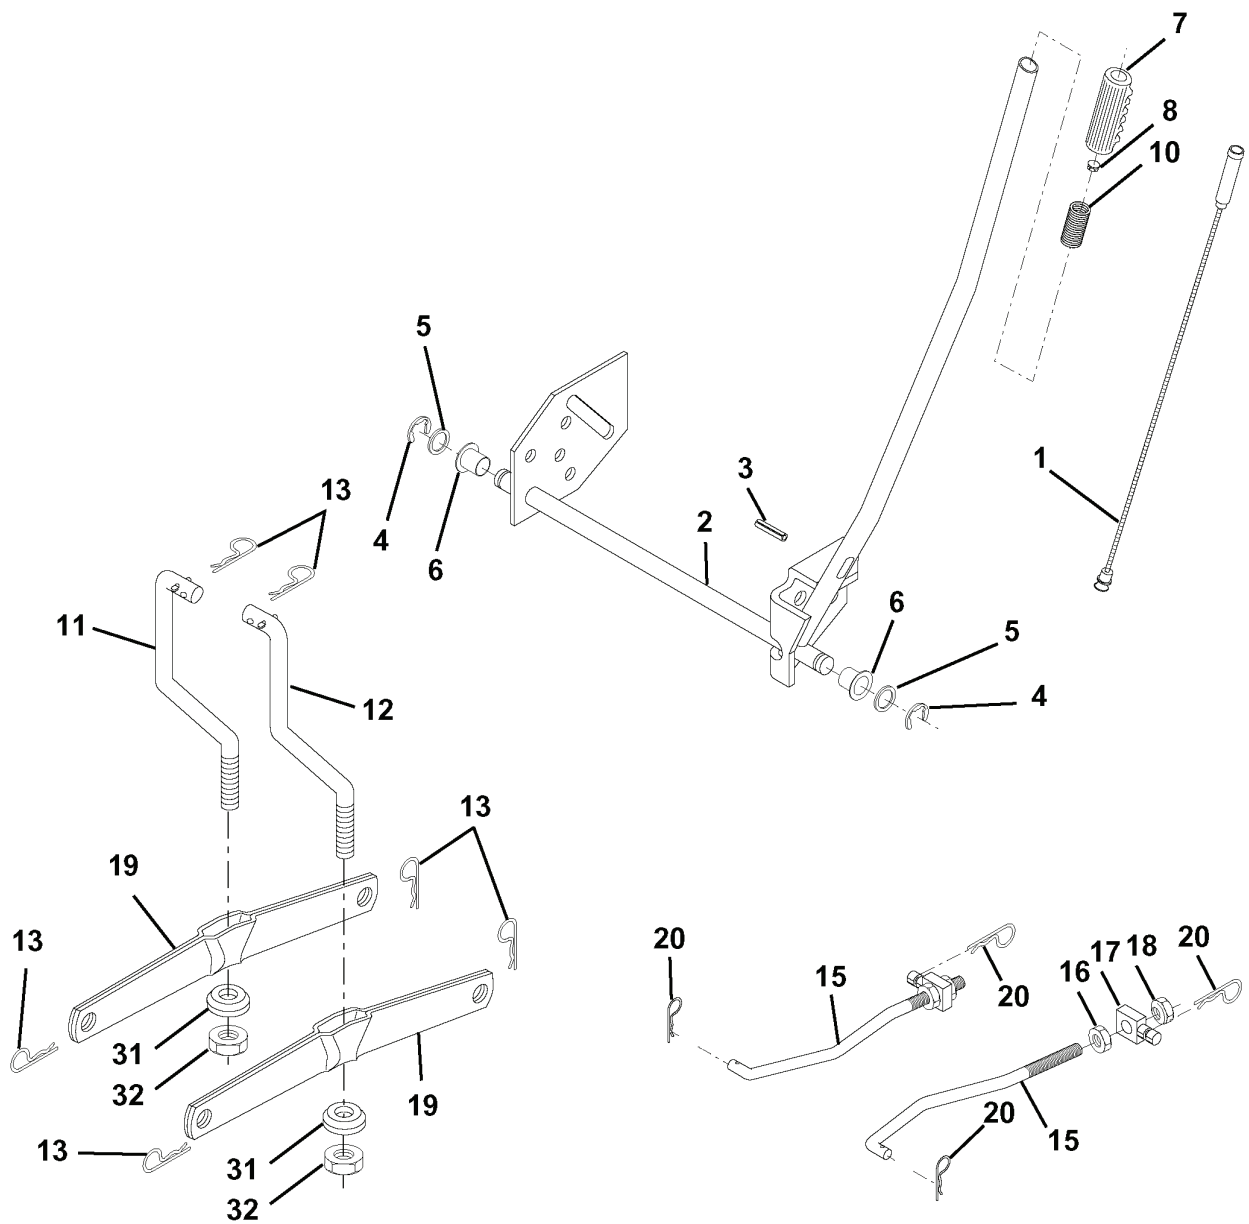

REPAIR PARTS

TRACTOR - MODEL NO. LTH130 (954140005A), PRODUCT NO. 954 14 00-05

CHASSIS AND ENCLOSURES

REF.	PART NO.	DESCRIPTION	REMARK	QTY.	KIT
1	532153871	FRAME		1	
2	532140356	DRAWBAR		1	
3	817490612	SCREW		1	
4	819131216	WASHER		1	
5	532155272	DAMPER		1	
10	872140608	BOLT		1	
11	532155927	PLATE		1	
13	532157262	PLATE		1	
14	817490608	SCREW		1	
17	532156051	HOOD		1	
20	532156437	PLATE		1	
23	532124028	BUSHING		1	
25	819131312	WASHER		1	
26	873800600	NUT		1	
28	532149776	GRILL		1	
29	532149777	LENS		1	
30	532156489	GUARD		1	
31	532139976	BRACKET		1	
37	817490508	SCREW		1	
38	532139886	BRACKET		1	
39	532139887	BRACKET		1	
51	873800400	NUT		1	
52	819091416	WASHER		1	
53	532150067	BRACKET		1	
57	874780412	BOLT		1	
58	532150127	AIR CONDUCTOR		1	
60	872140606	BOLT		1	
64	532154798	PANEL		1	
74	873680600	NUT		1	
80	532155854	RETAINER		1	
109	532141461	SUPPORT PARE-CHOCS (EXT)141461		1	
110	532143679	PLUG		1	
111	872140612	BOLT		1	
112	819131316	WASHER		1	
129	819091016	WASHER		1	
134	532150132	ROD		1	
140	532150556	BRACKET		1	
142	532156095	PLATE		1	
143	532154966	BRACKET		1	
144	532154207	HOLDER		1	
146	532154334	SCREW		1	
--	532005479	PLUG		1	

REPAIR PARTS

TRACTOR - MODEL NO. LTH130 (954140005A), PRODUCT NO. 954 14 00-05
MOWER LIFT

REF.	PART NO.	DESCRIPTION	REMARK	QTY.	KIT
1	532136973	WIRE		1	
2	532145117	LEVER		1	
3	532105767	PIN RETAINING SCREW		1	
4	812000002	RETAINER RING		1	
5	819211621	WASHER		1	
6	532120183	BEARING		1	
7	532109413	GRIP		1	
8	532124526	KNOB		1	
10	532122512	SPRING		1	
11	532139865	LINK		1	
12	532139866	LINK		1	
13	532124670	RETAINER RING		1	
15	532127218	LINK		1	
16	873350800	NUT		1	
17	532130171	BRACKET		1	
18	873800800	NUT		1	
19	532139868	LEVER		1	
20	532124660	CIRCLIP		1	
31	532140302	BEARING		1	
32	873540600	NUT		1	