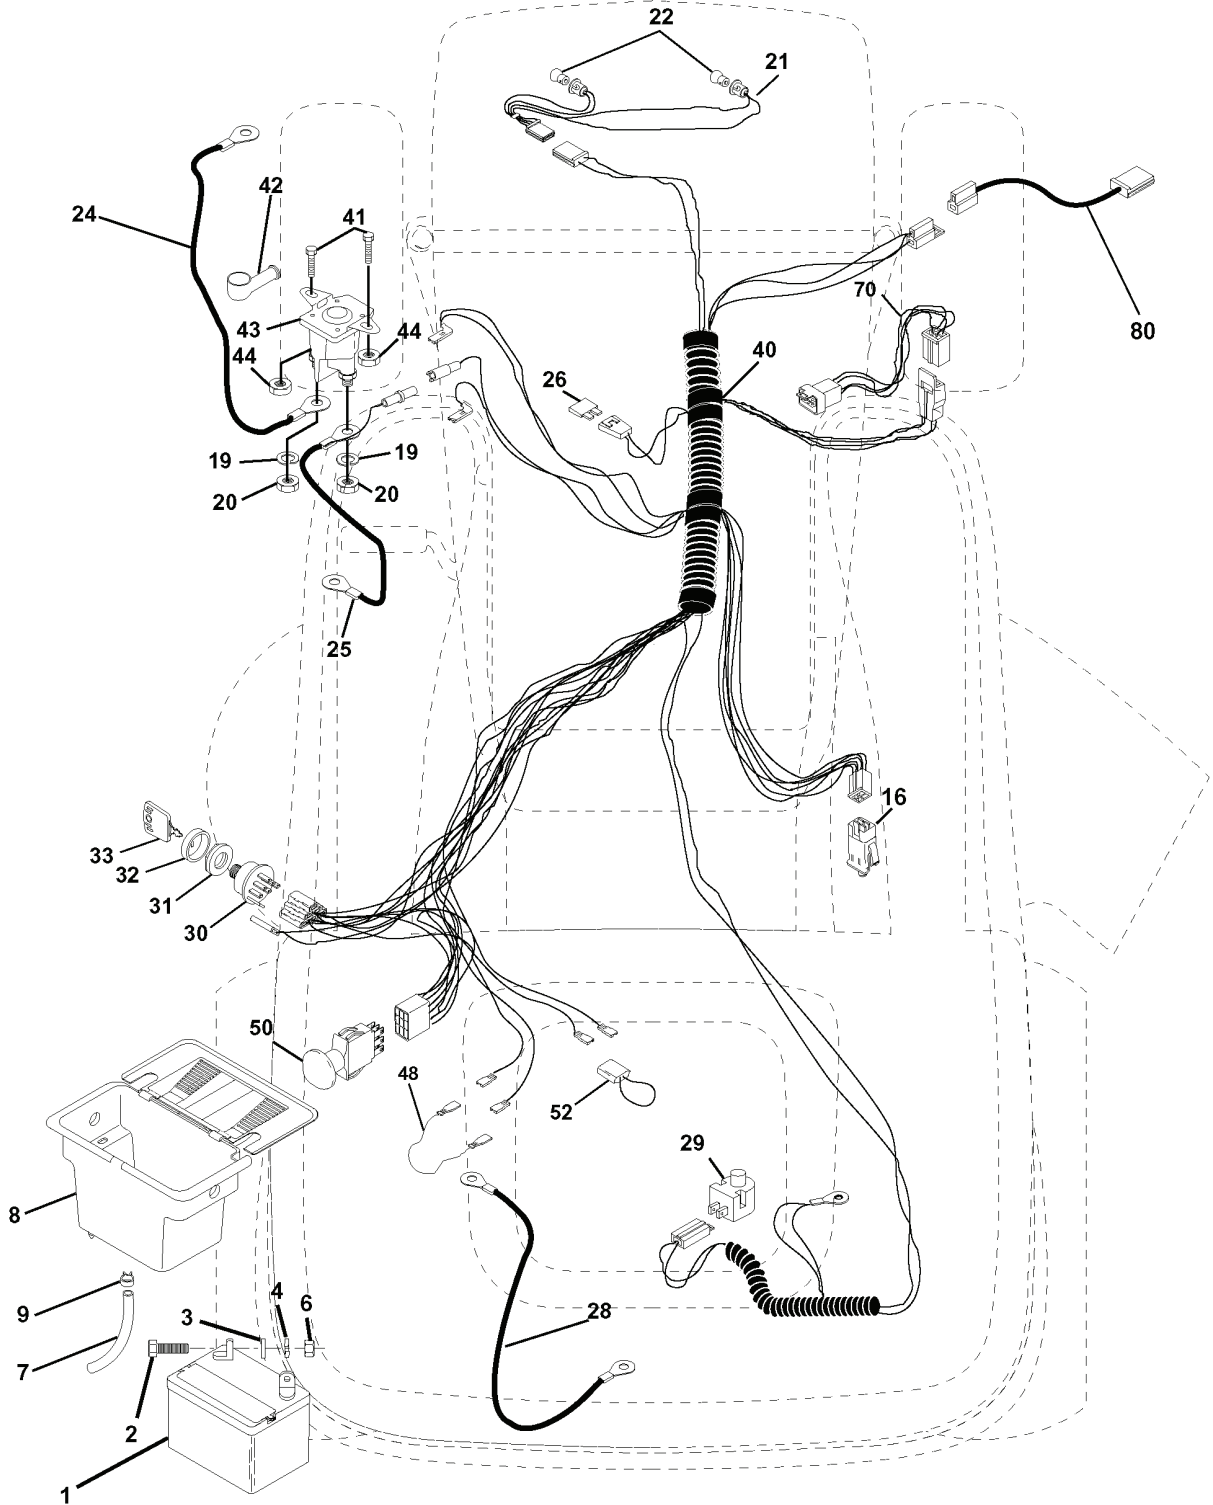

REPAIR PARTS

TRACTOR - MODEL NO. LTH130 (954140005A), PRODUCT NO. 954 14 00-05

ELECTRICAL

REF.	PART NO.	DESCRIPTION	REMARK	QTY.	KIT
1	532146139	BATTERY		1	
2	874760412	BOLT		1	
3	819091016	WASHER		1	
4	810040400	WASHER		1	
6	873220400	NUT		1	
7	532109238	HOSE		1	
8	532156417	BOX		1	
9	532109596	CLAMP		1	
16	532153664	SWITCH		1	
19	810090400	WASHER		1	
20	873350400	NUT		1	
21	532136850	HARNESS		1	
22	532004152	BULB		1	
24	532124780	CABLE		1	
25	532146147	CABLE		1	
26	532108824	FUSE		1	
28	532124773	CABLE		1	
29	532121305	SWITCH		1	
30	532140301	SWITCH		1	
31	532124211	NUT		1	
32	532141226	COVER		1	
33	532122147	KEY		1	
40	532156443	CABLE ASSY		1	
41	871110408	BOLT		1	
42	532131563	COVER		1	
43	532145673	SOLENOID		1	
44	873640400	NUT		1	
48	532140844	ADAPTER		1	
50	532154959	SWITCH		1	
52	532141940	WIRE		1	
70	532142621	HARNESS		1	
80	532146685	CABLE ASSY		1	

REPAIR PARTS

TRACTOR - MODEL NO. LTH130 (954140005A), PRODUCT NO. 954 14 00-05
SEAT ASSEMBLY

REF.	PART NO.	DESCRIPTION	REMARK	QTY.	KIT
1	532140838	SEAT		1	
2	532140551	BRACKET		1	
3	874760616	BOLT		1	
4	819131610	WASHER		1	
5	532145006	CLIP		1	
6	873800600	NUT		1	
7	532124181	SPRING		1	
8	817490616	SCREW		1	
9	819131614	WASHER		1	
10	532155925	BRACKET		1	
11	532120068	KNOB		1	
12	532121246	BRACKET		1	
13	532121248	BUSHING		1	
14	872050411	BOLT		1	
15	532134300	SPACER		1	
16	532121250	SPRING		1	
17	532123976	LOCKNUT		1	
18	532124238	HUB CAP		1	
21	532153236	SCREW		1	
22	873800500	LOCK NUT		1	
24	819171912	WASHER		1	
25	532127018	BOLT		1	