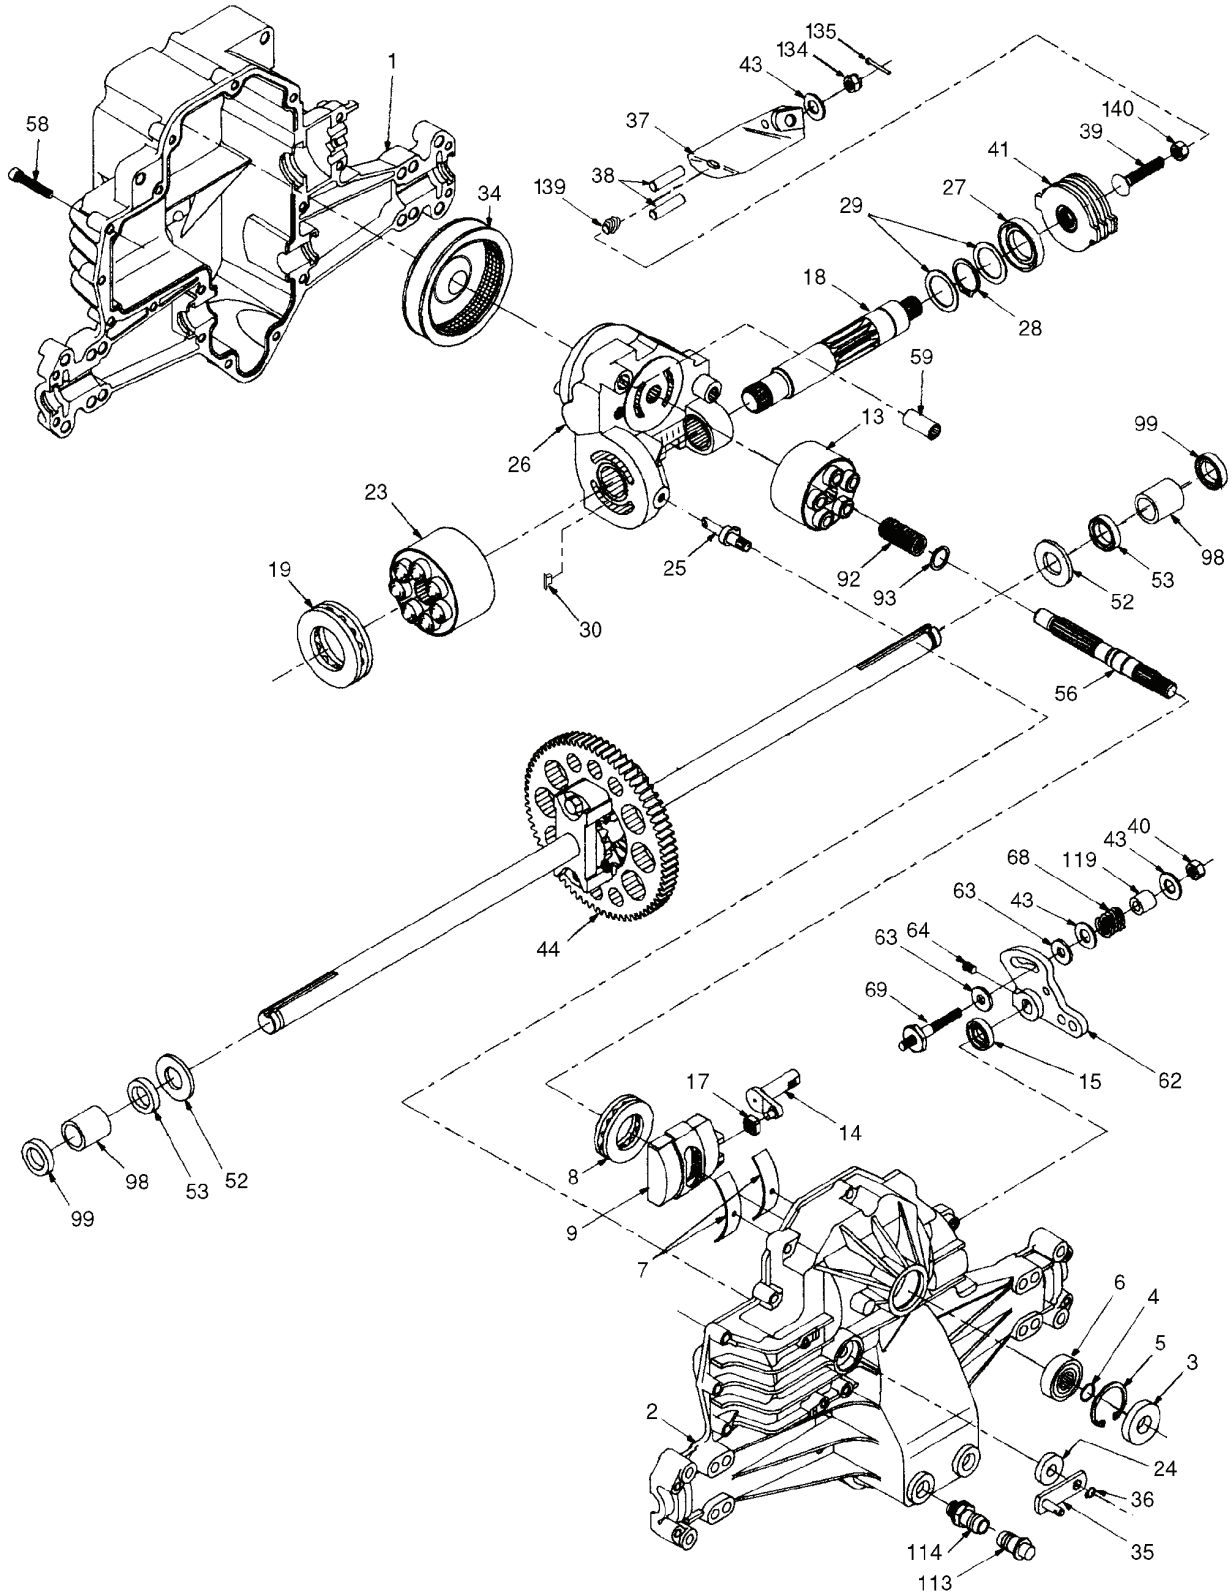

REPAIR PARTS

TRACTOR - MODEL NO. LTH130 (954140005A), PRODUCT NO. 954 14 00-05
HYDRO TRANSAXLE - MODEL NUMBER 310-0500

REF.	PART NO.	DESCRIPTION	REMARK	QTY.	KIT
1	532142986	HOUSING		1	
2	532142987	HOUSING		1	
3	532142932	SEALING		1	
4	532142928	RETAINER RING		1	
5	532142933	SLEEVE		1	
6	532142934	BEARING		1	
7	532142935	BEARING		1	
8	532150771	BEARING		1	
9	532142937	PLATE		1	
13	532142938	BLOCK		1	
14	532142939	LEVER		1	
15	532142940	SEALING		1	
17	532142941	GUIDE		1	
18	532150772	SHAFT		1	
19	532150773	BEARING		1	
23	532142944	BLOCK		1	
24	532142945	SEALING		1	
25	532142946	VALVE		1	
26	532150774	PUMP		1	
27	532142948	SEALING		1	
28	532142949	RING		1	
29	532142950	WASHER		1	
30	532150787	PLATE		1	
34	532142951	OIL FILTER		1	
35	532142952	LEVER		1	
36	532142953	RING		1	
37	532142954	LEVER		1	
38	532142955	PIN RETAINING SCREW		1	
39	532150777	BOLT		1	
40	532150778	NUT		1	
41	532142958	BRAKE ROTOR/STATOR KIT		1	
43	532142884	WASHER		1	
44	532142990	DIFFERENTIAL		1	
52	532142991	WASHER		1	
53	532142961	SEALING		1	
56	532142963	SHAFT		1	
58	532142964	BOLT		1	
59	532142965	PIN RETAINING SCREW		1	
62	532142966	LEVER		1	
63	532142967	DAMPER		1	
64	532142920	SCREW		1	
68	532142969	SPRING		1	
69	532144610	STUD		1	
92	532142977	SPRING		1	
93	532142978	WASHER		1	
98	532142993	BEARING		1	
99	532142976	SEALING		1	
113	532142917	VALVE		1	
114	532142918	NIPPLE		1	
119	532142980	SPACER		1	
134	532144607	NUT		1	
135	532144608	PIN RETAINING SCREW		1	
139	532150775	SPRING		1	
140	532150776	NUT		1