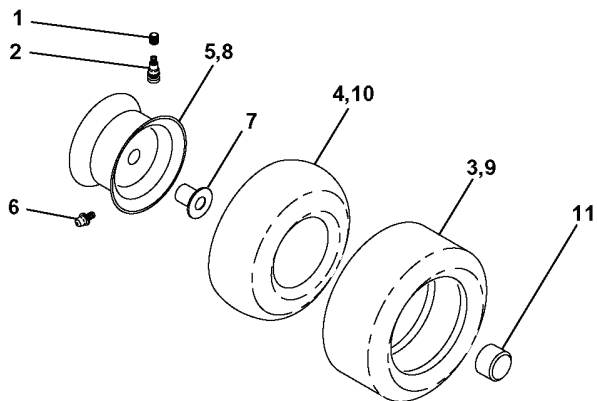

LTH130, 954140005A, 1997-01

SPARE PARTS LIST

REPAIR PARTS

TRACTOR - MODEL NO. LTH130 (954140005A), PRODUCT NO. 954 14 00-05

DECALS

REF.	PART NO.	DESCRIPTION	REMARK	QTY.	KIT
1	532157032	DECAL		1	
2	532157007	DECAL		1	
3	532150726	DECAL		1	
4	532150725	DECAL		1	
8	532137259	DECAL		1	
9	532150617	DECAL		1	
10	532157140	DECAL		1	
14	532136832	DECAL		1	
20	532146451	DECAL		1	
--	532154515	FOOT REST		1	
--	532154516	FOOT REST		1	
--	532138311	DECAL		1	
--	532142341	DECAL		1	
--	LSB42			1	
--	LC05	WHEEL WEIGHTS (PAIR)		1	
--	LBD48	SNOW BLADE		1	

REPAIR PARTS

TRACTOR - MODEL NO. LTH130 (954140005A), PRODUCT NO. 954 14 00-05

WHEELS & TIRES

REF.	PART NO.	DESCRIPTION	REMARK	QTY.	KIT
1	532059192	CAP VALVE		1	
2	532065139	NIPPLE		1	
3	532106222	TIRE		1	
4	532059904	HOSE		1	
5	532138336	RIM		1	
6	532124957	FITTING		1	
7	532124959	BEARING		1	
8	532138337	RIM SPROCKET		1	
9	532124635	TIRE		1	
10	532124926	HOSE		1	
11	532104757	HUB CAP		1	
--	532144334	SEALING FOAM		1	