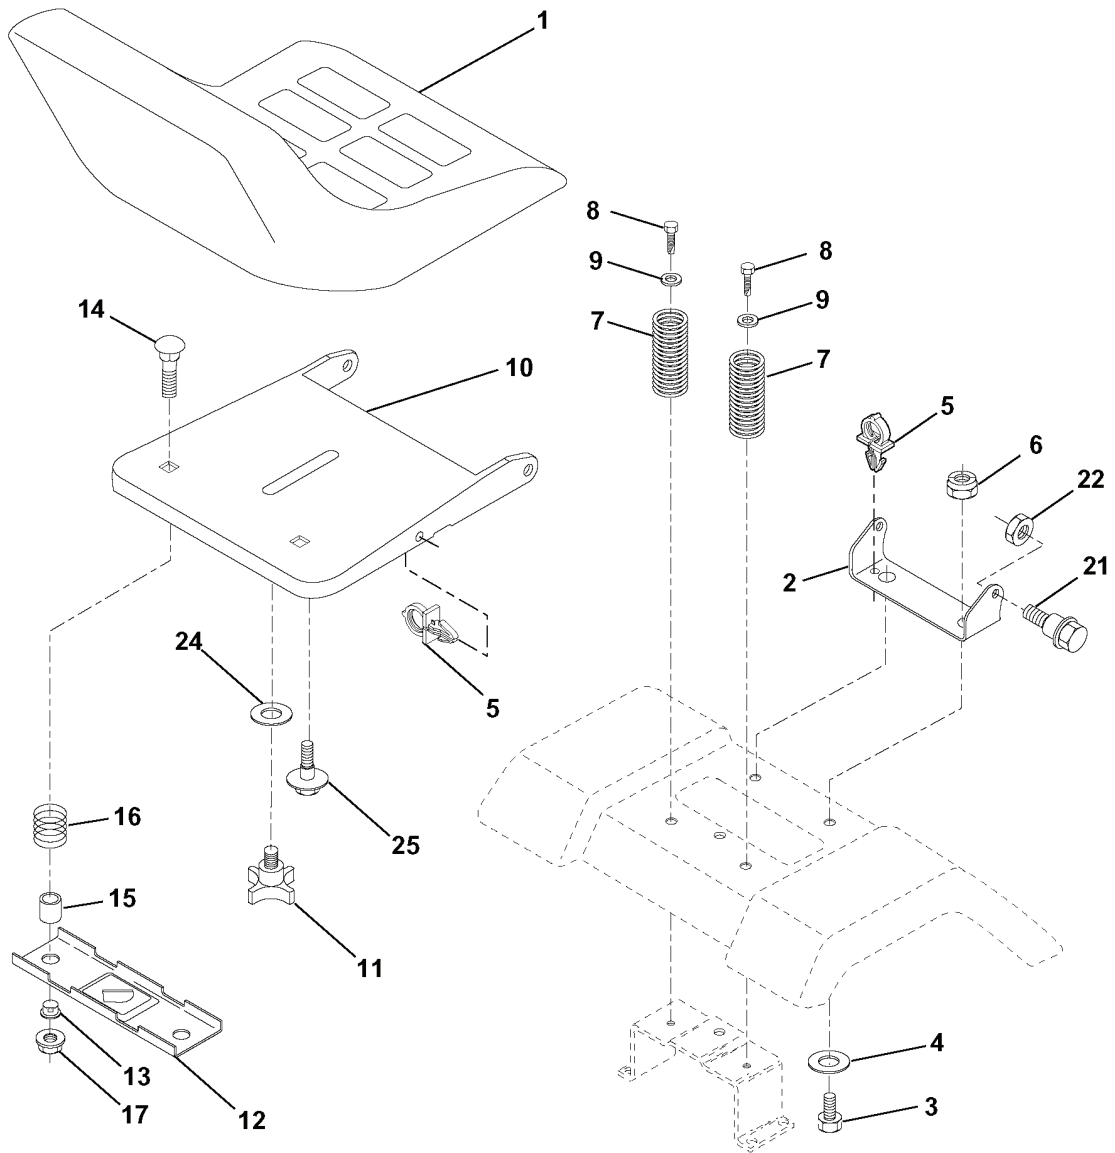

REPAIR PARTS

TRACTOR - MODEL NO. LTH130 (954140005A), PRODUCT NO. 954 14 00-05
MOWER LIFT

REF.	PART NO.	DESCRIPTION	REMARK	QTY.	KIT
1	532136973	WIRE		1	
2	532145117	LEVER		1	
3	532105767	PIN RETAINING SCREW		1	
4	812000002	RETAINER RING		1	
5	819211621	WASHER		1	
6	532120183	BEARING		1	
7	532109413	GRIP		1	
8	532124526	KNOB		1	
10	532122512	SPRING		1	
11	532139865	LINK		1	
12	532139866	LINK		1	
13	532124670	RETAINER RING		1	
15	532127218	LINK		1	
16	873350800	NUT		1	
17	532130171	BRACKET		1	
18	873800800	NUT		1	
19	532139868	LEVER		1	
20	532124660	CIRCLIP		1	
31	532140302	BEARING		1	
32	873540600	NUT		1	

REPAIR PARTS

TRACTOR - MODEL NO. LTH130 (954140005A), PRODUCT NO. 954 14 00-05
SEAT ASSEMBLY

REF.	PART NO.	DESCRIPTION	REMARK	QTY.	KIT
1	532140838	SEAT		1	
2	532140551	BRACKET		1	
3	874760616	BOLT		1	
4	819131610	WASHER		1	
5	532145006	CLIP		1	
6	873800600	NUT		1	
7	532124181	SPRING		1	
8	817490616	SCREW		1	
9	819131614	WASHER		1	
10	532155925	BRACKET		1	
11	532120068	KNOB		1	
12	532121246	BRACKET		1	
13	532121248	BUSHING		1	
14	872050411	BOLT		1	
15	532134300	SPACER		1	
16	532121250	SPRING		1	
17	532123976	LOCKNUT		1	
18	532124238	HUB CAP		1	
21	532153236	SCREW		1	
22	873800500	LOCK NUT		1	
24	819171912	WASHER		1	
25	532127018	BOLT		1	