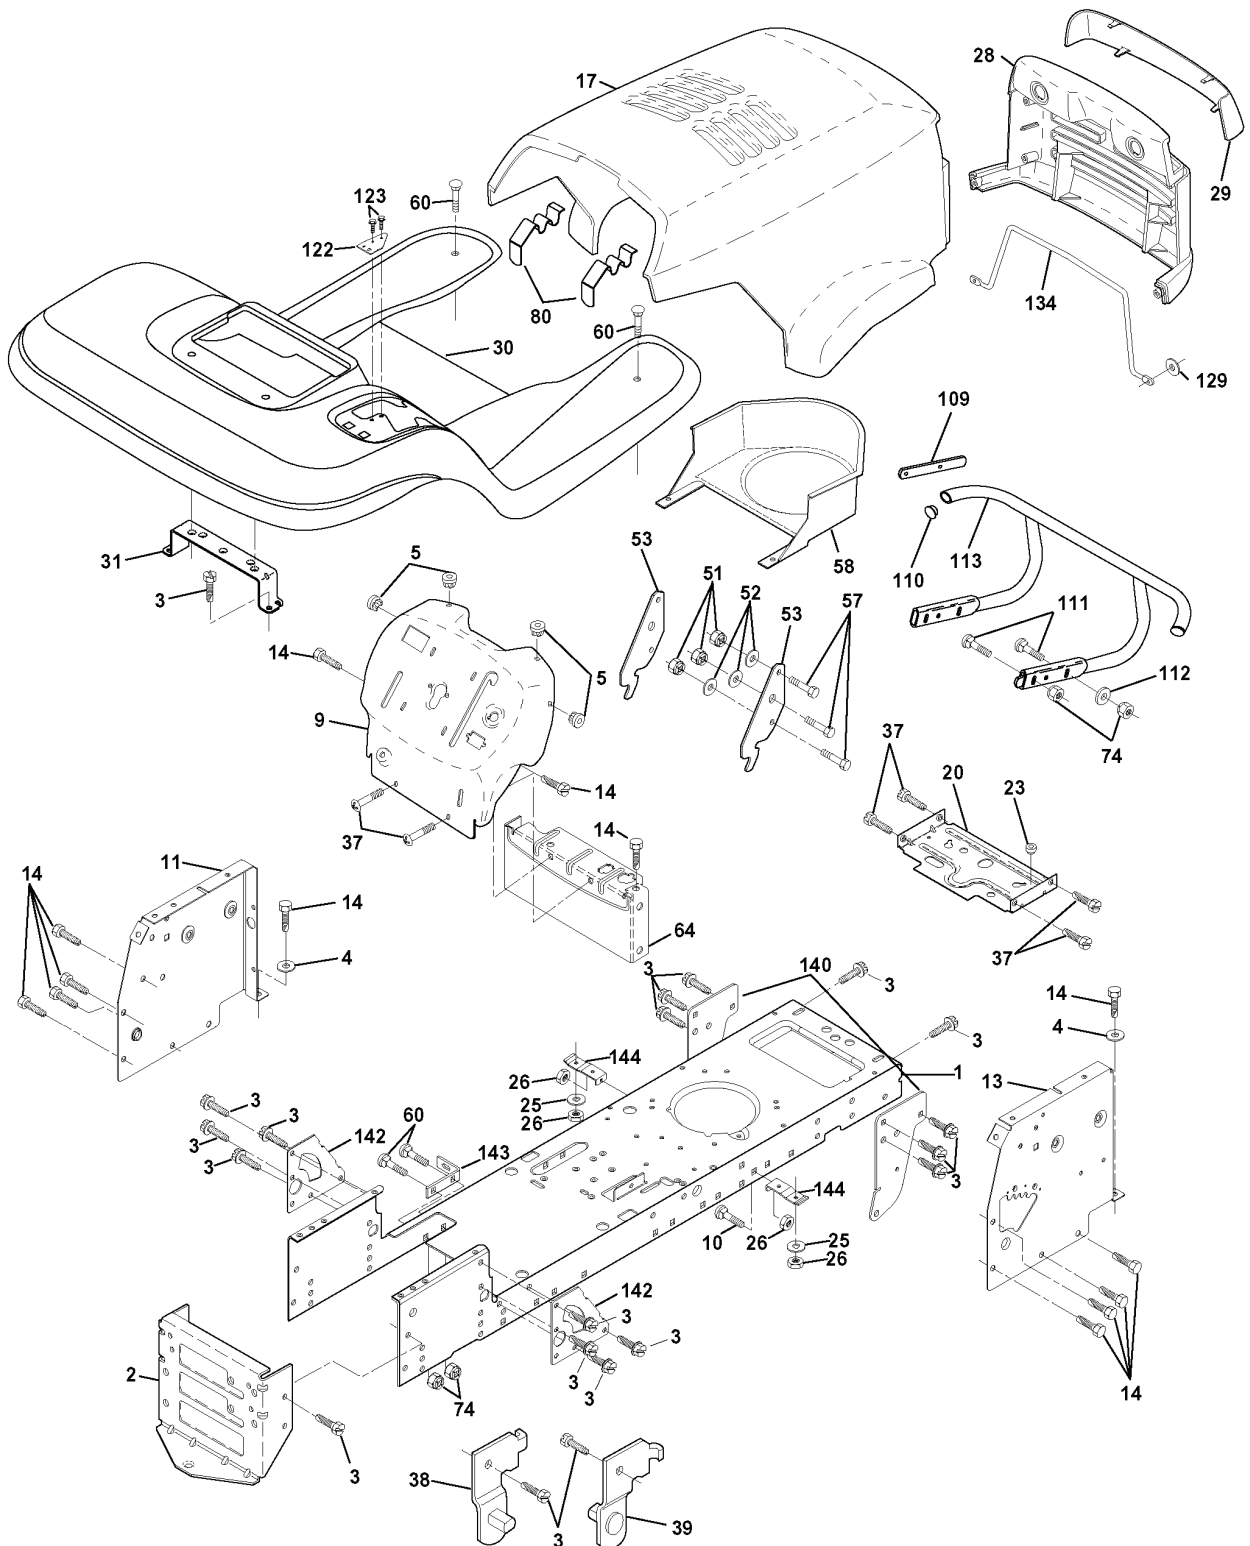

REPAIR PARTS

TRACTOR - MODEL NO. LTH130 (954140005A), PRODUCT NO. 954 14 00-05

CHASSIS AND ENCLOSURES

REF.	PART NO.	DESCRIPTION	REMARK	QTY.	KIT
1	532153871	FRAME		1	
2	532140356	DRAWBAR		1	
3	817490612	SCREW		1	
4	819131216	WASHER		1	
5	532155272	DAMPER		1	
10	872140608	BOLT		1	
11	532155927	PLATE		1	
13	532157262	PLATE		1	
14	817490608	SCREW		1	
17	532156051	HOOD		1	
20	532156437	PLATE		1	
23	532124028	BUSHING		1	
25	819131312	WASHER		1	
26	873800600	NUT		1	
28	532149776	GRILL		1	
29	532149777	LENS		1	
30	532156489	GUARD		1	
31	532139976	BRACKET		1	
37	817490508	SCREW		1	
38	532139886	BRACKET		1	
39	532139887	BRACKET		1	
51	873800400	NUT		1	
52	819091416	WASHER		1	
53	532150067	BRACKET		1	
57	874780412	BOLT		1	
58	532150127	AIR CONDUCTOR		1	
60	872140606	BOLT		1	
64	532154798	PANEL		1	
74	873680600	NUT		1	
80	532155854	RETAINER		1	
109	532141461	SUPPORT PARE-CHOCS (EXT)141461		1	
110	532143679	PLUG		1	
111	872140612	BOLT		1	
112	819131316	WASHER		1	
129	819091016	WASHER		1	
134	532150132	ROD		1	
140	532150556	BRACKET		1	
142	532156095	PLATE		1	
143	532154966	BRACKET		1	
144	532154207	HOLDER		1	
146	532154334	SCREW		1	
--	532005479	PLUG		1