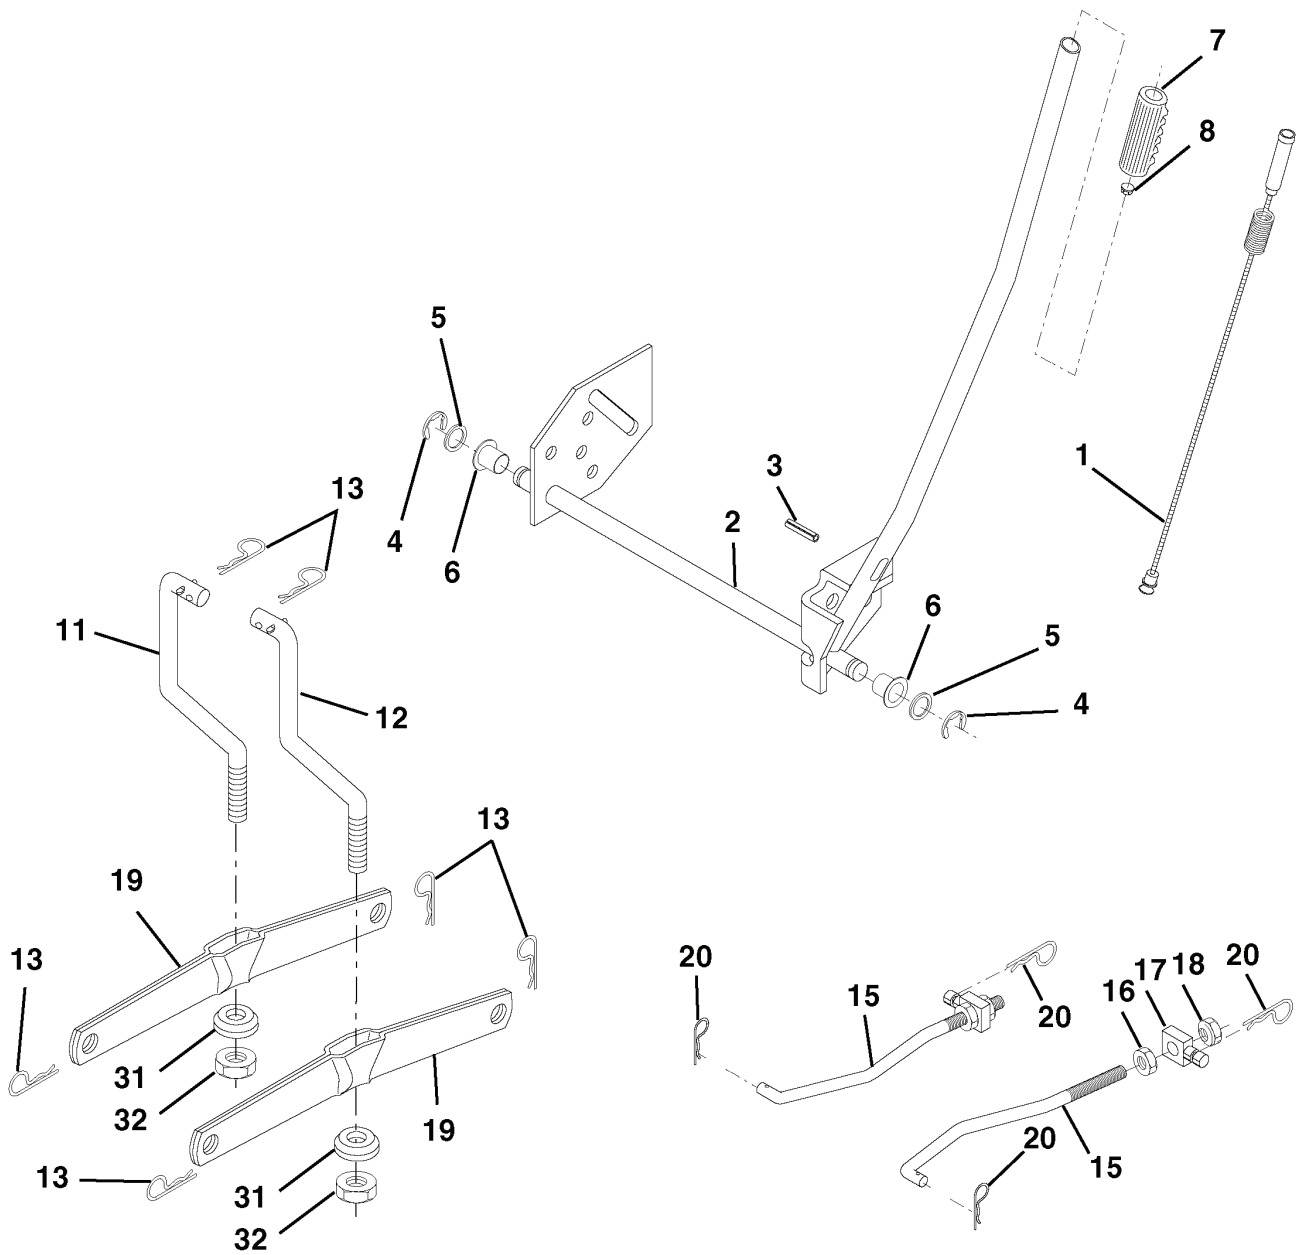

REPAIR PARTS

TRACTOR - MODEL NO. LTH130 (HALTH130C), PRODUCT NO. 954 11 00-61
MOWER LIFT

REF.	PART NO.	DESCRIPTION	REMARK	QTY.	KIT
1	532159460	WIRE		1	
2	532159471	LEVER		1	
3	532105767	PIN RETAINING SCREW		1	
4	812000002	RETAINER RING		1	
5	819211621	WASHER		1	
6	532120183	BEARING		1	
7	532109413	GRIP		1	
8	532124526	KNOB		1	
11	532139865	LINK		1	
12	532139866	LINK		1	
13	532124670	RETAINER RING		1	
15	532173288	LINK		1	
16	873350800	NUT		1	
17	532130171	BRACKET		1	
18	873800800	NUT		1	
19	532139868	LEVER		1	
20	532163552	CLIP		1	
31	532169865	BEARING		1	
32	873540600	NUT		1