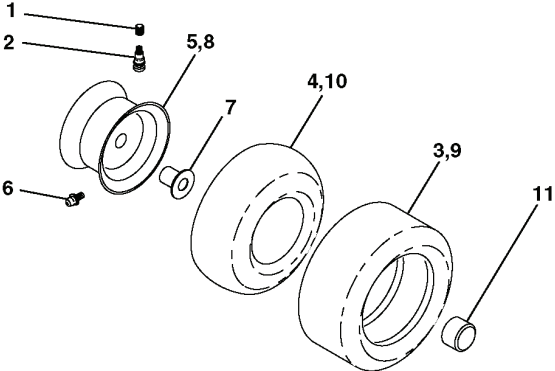

# REPAIR PARTS

TRACTOR - MODEL NO. LTH130 (HALTH130C), PRODUCT NO. 954 11 00-61  
SEAT ASSEMBLY

---

REF.	PART NO.	DESCRIPTION	REMARK	QTY.	KIT
1	532140838	SEAT		1	
2	532140551	BRACKET		1	
3	871110616	SCREW		1	
4	819131610	WASHER		1	
5	532145006	CLIP		1	
6	873800600	NUT		1	
7	532124181	SPRING		1	
8	817000616	SCREW		1	
9	819131614	WASHER		1	
10	532155925	BRACKET		1	
11	532166369	WING NUT		1	
12	532121246	BRACKET		1	
13	532121248	BUSHING		1	
14	872050412	BOLT		1	
15	532134300	SPACER		1	
16	532121250	SPRING		1	
17	532123976	LOCKNUT		1	
18	532124238	HUB CAP		1	
21	532171852	BOLT		1	
22	873800500	LOCK NUT		1	
24	819171912	WASHER		1	
25	532127018	BOLT		1	

## WHEELS & TIRES

---

REF.	PART NO.	DESCRIPTION	REMARK	QTY.	KIT
1	532059192	CAP VALVE		1	
2	532065139	NIPPLE		1	
3	532106222	TIRE		1	
4	532059904	HOSE		1	
5	532138336	RIM		1	
6	532124957	FITTING		1	
7	532124959	BEARING		1	
8	532138337	RIM SPROCKET		1	
9	532124635	TIRE		1	
10	532124926	HOSE		1	
11	532175039	HUB CAP		1	
--	532144334	SEALING FOAM		1	