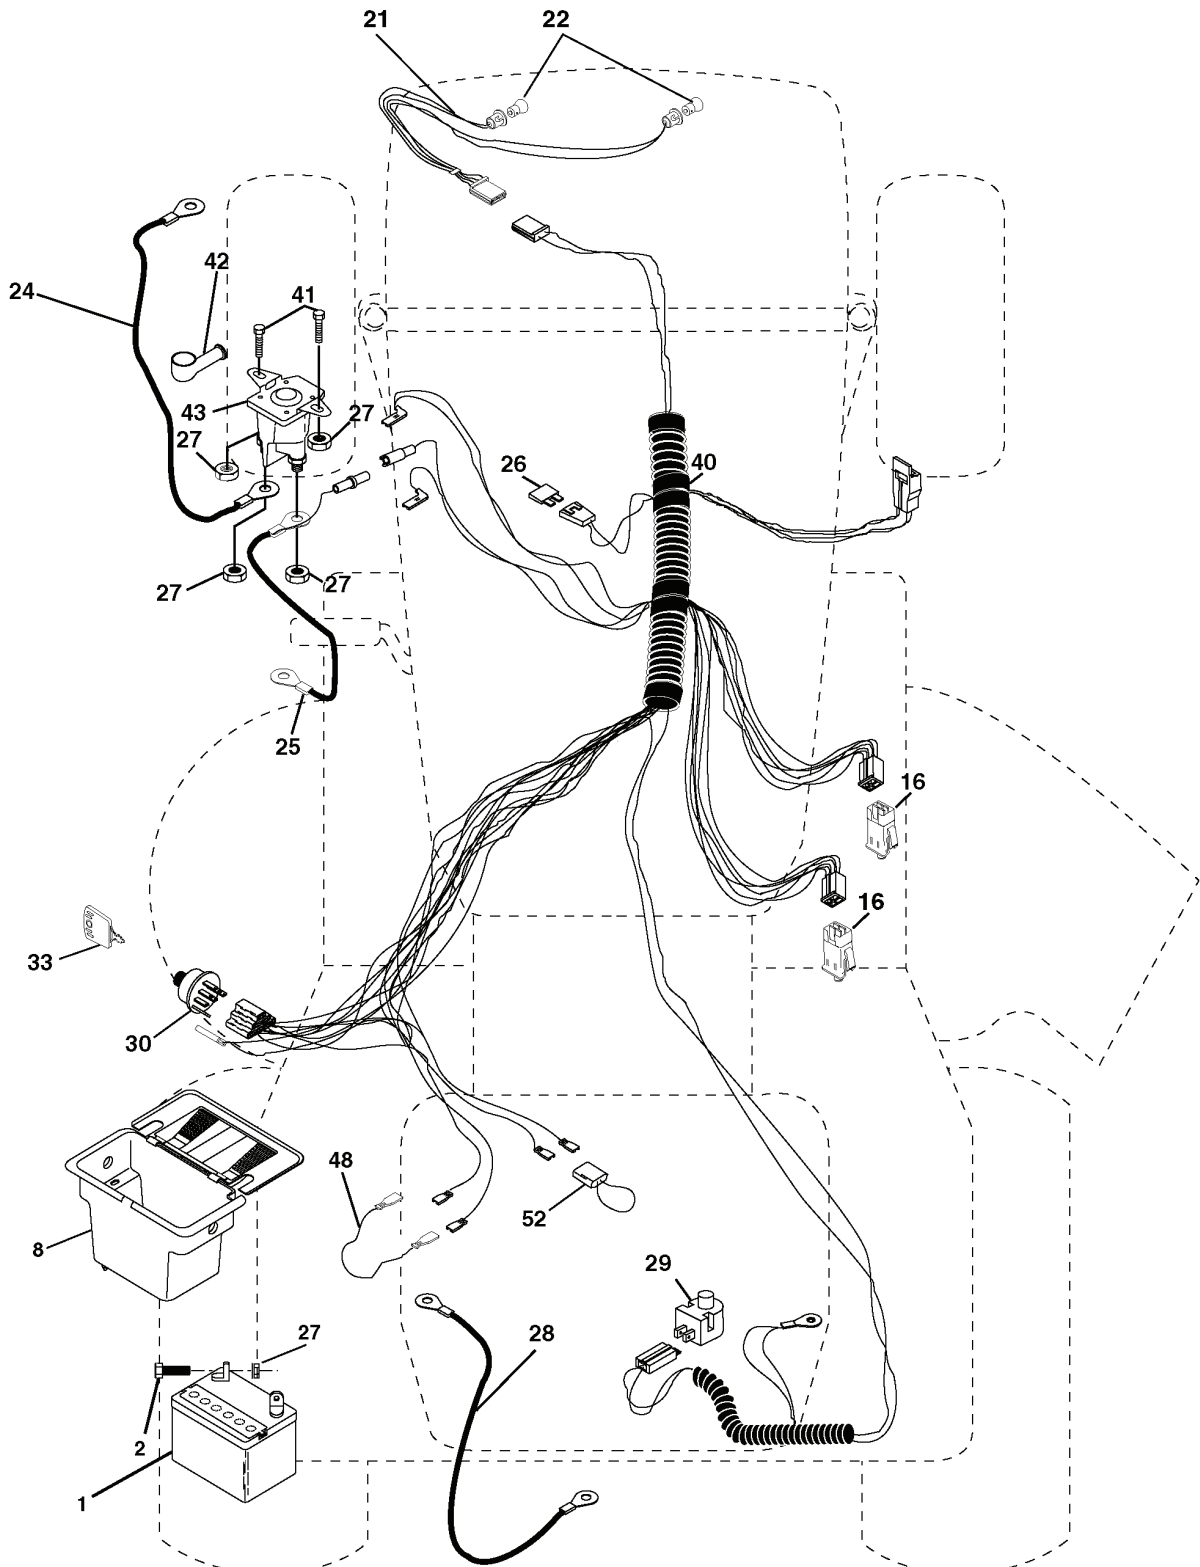

# REPAIR PARTS

TRACTOR - MODEL NO. LTH130 (HALTH130C), PRODUCT NO. 954 11 00-61  
SEAT ASSEMBLY

---

REF.	PART NO.	DESCRIPTION	REMARK	QTY.	KIT
1	532140838	SEAT		1	
2	532140551	BRACKET		1	
3	871110616	SCREW		1	
4	819131610	WASHER		1	
5	532145006	CLIP		1	
6	873800600	NUT		1	
7	532124181	SPRING		1	
8	817000616	SCREW		1	
9	819131614	WASHER		1	
10	532155925	BRACKET		1	
11	532166369	WING NUT		1	
12	532121246	BRACKET		1	
13	532121248	BUSHING		1	
14	872050412	BOLT		1	
15	532134300	SPACER		1	
16	532121250	SPRING		1	
17	532123976	LOCKNUT		1	
18	532124238	HUB CAP		1	
21	532171852	BOLT		1	
22	873800500	LOCK NUT		1	
24	819171912	WASHER		1	
25	532127018	BOLT		1	

## WHEELS & TIRES

---

REF.	PART NO.	DESCRIPTION	REMARK	QTY.	KIT
1	532059192	CAP VALVE		1	
2	532065139	NIPPLE		1	
3	532106222	TIRE		1	
4	532059904	HOSE		1	
5	532138336	RIM		1	
6	532124957	FITTING		1	
7	532124959	BEARING		1	
8	532138337	RIM SPROCKET		1	
9	532124635	TIRE		1	
10	532124926	HOSE		1	
11	532175039	HUB CAP		1	
--	532144334	SEALING FOAM		1	

# REPAIR PARTS

TRACTOR - MODEL NO. LTH130 (HALTH130C), PRODUCT NO. 954 11 00-61  
ELECTRICAL

---

REF.	PART NO.	DESCRIPTION	REMARK	QTY.	KIT
1	532144925	BATTERY		1	
2	874760412	BOLT		1	
8	532156417	BOX		1	
16	532153664	SWITCH		1	
21	532166181	CABLE ASSY		1	
22	532004152	BULB		1	
24	532124780	CABLE		1	
25	532146147	CABLE		1	
26	532166180	FUSE		1	
27	873510400	NUT		1	
28	532124773	CABLE		1	
29	532121305	SWITCH		1	
30	532163968	IGNITION SWITCH		1	
33	532140401	KEY		1	
40	532170217	CABLE ASSY		1	
41	871110408	BOLT		1	
42	532131563	COVER		1	
43	532145673	SOLENOID		1	
48	532140844	ADAPTER		1	
52	532141940	WIRE		1	