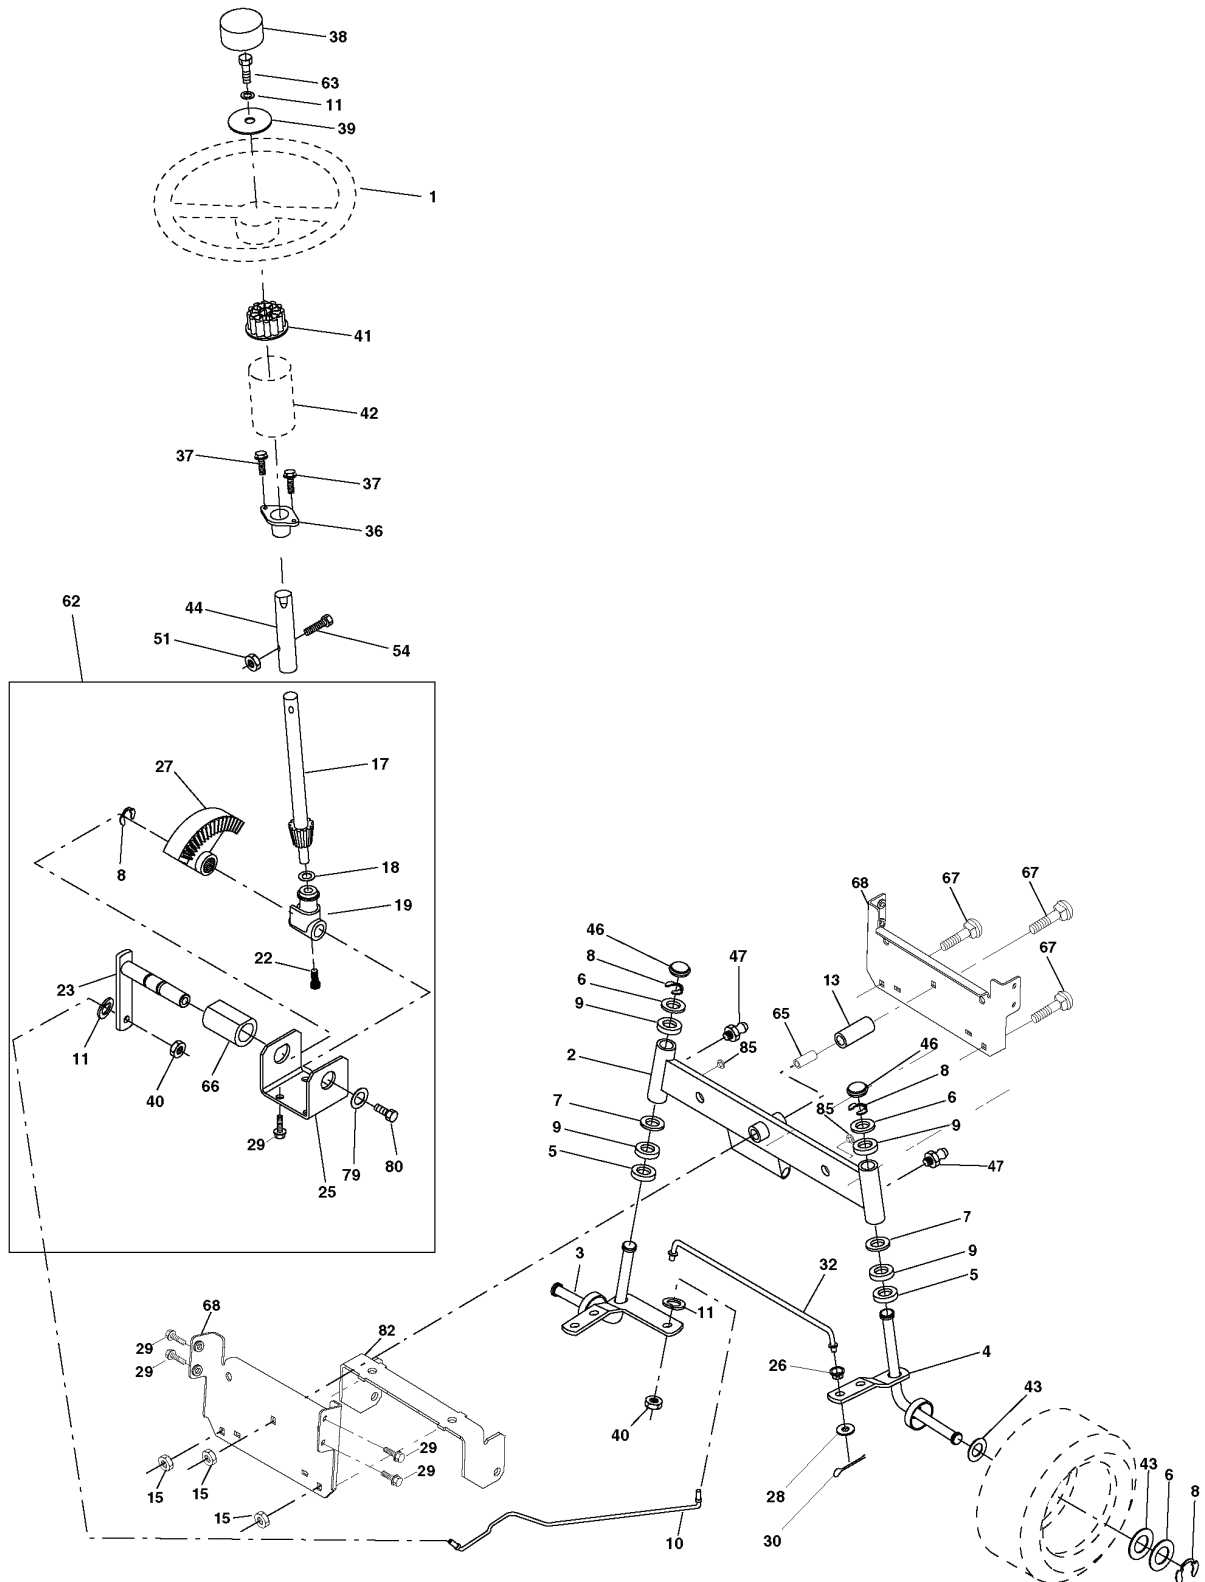

REPAIR PARTS

TRACTOR - MODEL NO. LTH130 (HALTH130C), PRODUCT NO. 954 11 00-61
STEERING ASSEMBLY

REF.	PART NO.	DESCRIPTION	REMARK	QTY.	KIT
1	532124415	STEERING WHEEL		1	
2	532154427	SHAFT		1	
3	532169840	SPINDLE		1	
4	532169839	SPINDLE		1	
5	532124931	WASHER		1	
6	532121748	WASHER		1	
7	819272016	WASHER		1	
8	812000029	RETAINER RING		1	
9	532124937	BEARING COL. STRG.		1	
10	532169832	ROD		1	
11	810040600	WASHER		1	
13	532136518	PIPE		1	
15	532145212	NUT		1	
17	532156546	SHAFT		1	
18	532057079	WASHER		1	
19	532160395	SUPPORT		1	
22	532165857	SCREW		1	
23	532165851	LINK		1	
25	532154406	BRACKET		1	
26	532126847	BUSHING		1	
27	532136874	ECCENTRIC DISC		1	
28	819131416	WASHER		1	
29	817060612	SCREW		1	
30	876020412	SPLIT PIN		1	
32	532130465	ROD		1	
36	532155099	BUSHING		1	
37	532152927	SCREW		1	
38	532124416	INSERT		1	
39	819133812	WASHER		1	
40	532124701	NUT		1	
41	532100711	ADAPTER		1	
42	532169634	SLEEVE		1	
43	532121749	WASHER		1	
44	532153720	STEERING PINION		1	
46	532121232	HUB CAP		1	
47	532124836	NIPPLE		1	
51	873800500	LOCK NUT		1	
54	874780520	BOLT		1	
62	532167902	GUIDE.CPL		1	
63	874780616	BOLT		1	
65	532160367	SPACER		1	
66	532154404	BUSHING		1	
67	872140618	BOLT		1	
68	532169827	SHAFT		1	
79	819132012	WASHER		1	
80	874950612	BOLT		1	
82	532169635	HOURLMETER		1	
85	532133835	XMAS TREE FASTNER		1