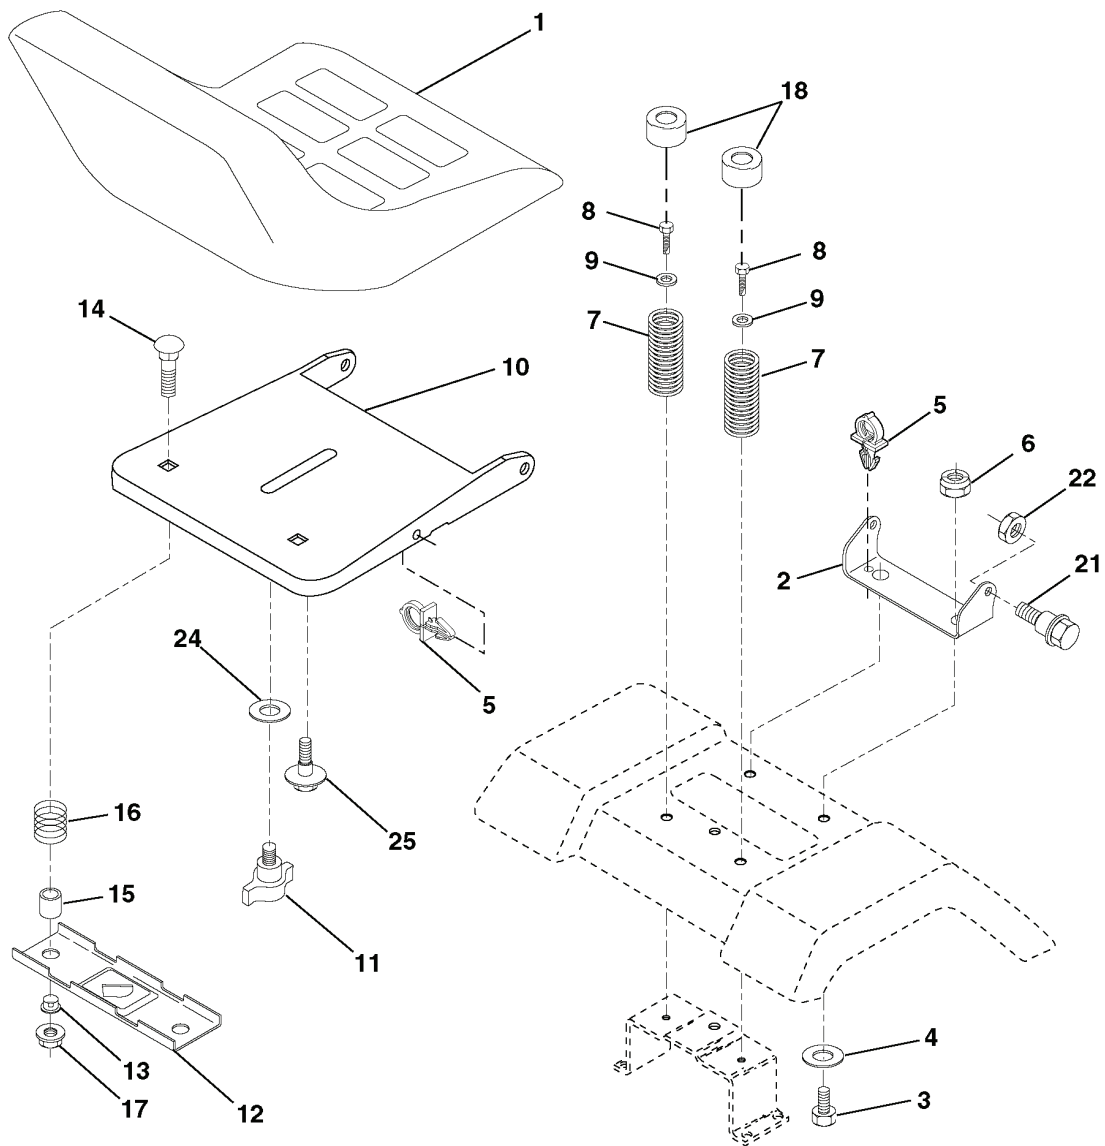

# REPAIR PARTS

TRACTOR - MODEL NO. LTH130 (HALTH130C), PRODUCT NO. 954 11 00-61  
CHASSIS AND ENCLOSURES

REF.	PART NO.	DESCRIPTION	REMARK	QTY.	KIT
1	532169830	CHASSIS		1	
2	532169061	PLATE		1	
3	817060612	SCREW		1	
5	532155272	DAMPER		1	
9	532171853	DASH		1	
10	872140608	BOLT		1	
11	532155927	PLATE		1	
13	532173025	PLATE		1	
17	532165378	HOOD		1	
18	532126938	DAMPER		1	
20	532156437	PLATE		1	
23	532124028	BUSHING		1	
25	819131312	WASHER		1	
26	873800600	NUT		1	
28	532165379	GRILL		1	
29	532165380	LENS		1	
30	532171854	COVER		1	
31	532139976	BRACKET		1	
37	817490508	SCREW		1	
38	532169834	BRACKET		1	
52	819091416	WASHER		1	
53	532150067	BRACKET		1	
57	874780412	BOLT		1	
58	532150127	AIR CONDUCTOR		1	
60	872140606	BOLT		1	
64	532154798	PANEL		1	
68	873510400	NUT		1	
71	873680400	NUT		1	
74	873680600	NUT		1	
129	819091016	WASHER		1	
134	532160219	ROD		1	
142	532165867	PLATE		1	
143	532154966	BRACKET		1	
144	532154207	HOLDER		1	
145	532156524	SHAFT		1	
206	532170165	BOLT		1	
207	817670508	SCREW		1	
208	817670608	SCREW		1	
212	532156195	INSERT		1	
--	532005479	PLUG		1	

# REPAIR PARTS

TRACTOR - MODEL NO. LTH130 (HALTH130C), PRODUCT NO. 954 11 00-61  
SEAT ASSEMBLY

---

REF.	PART NO.	DESCRIPTION	REMARK	QTY.	KIT
1	532140838	SEAT		1	
2	532140551	BRACKET		1	
3	871110616	SCREW		1	
4	819131610	WASHER		1	
5	532145006	CLIP		1	
6	873800600	NUT		1	
7	532124181	SPRING		1	
8	817000616	SCREW		1	
9	819131614	WASHER		1	
10	532155925	BRACKET		1	
11	532166369	WING NUT		1	
12	532121246	BRACKET		1	
13	532121248	BUSHING		1	
14	872050412	BOLT		1	
15	532134300	SPACER		1	
16	532121250	SPRING		1	
17	532123976	LOCKNUT		1	
18	532124238	HUB CAP		1	
21	532171852	BOLT		1	
22	873800500	LOCK NUT		1	
24	819171912	WASHER		1	
25	532127018	BOLT		1	