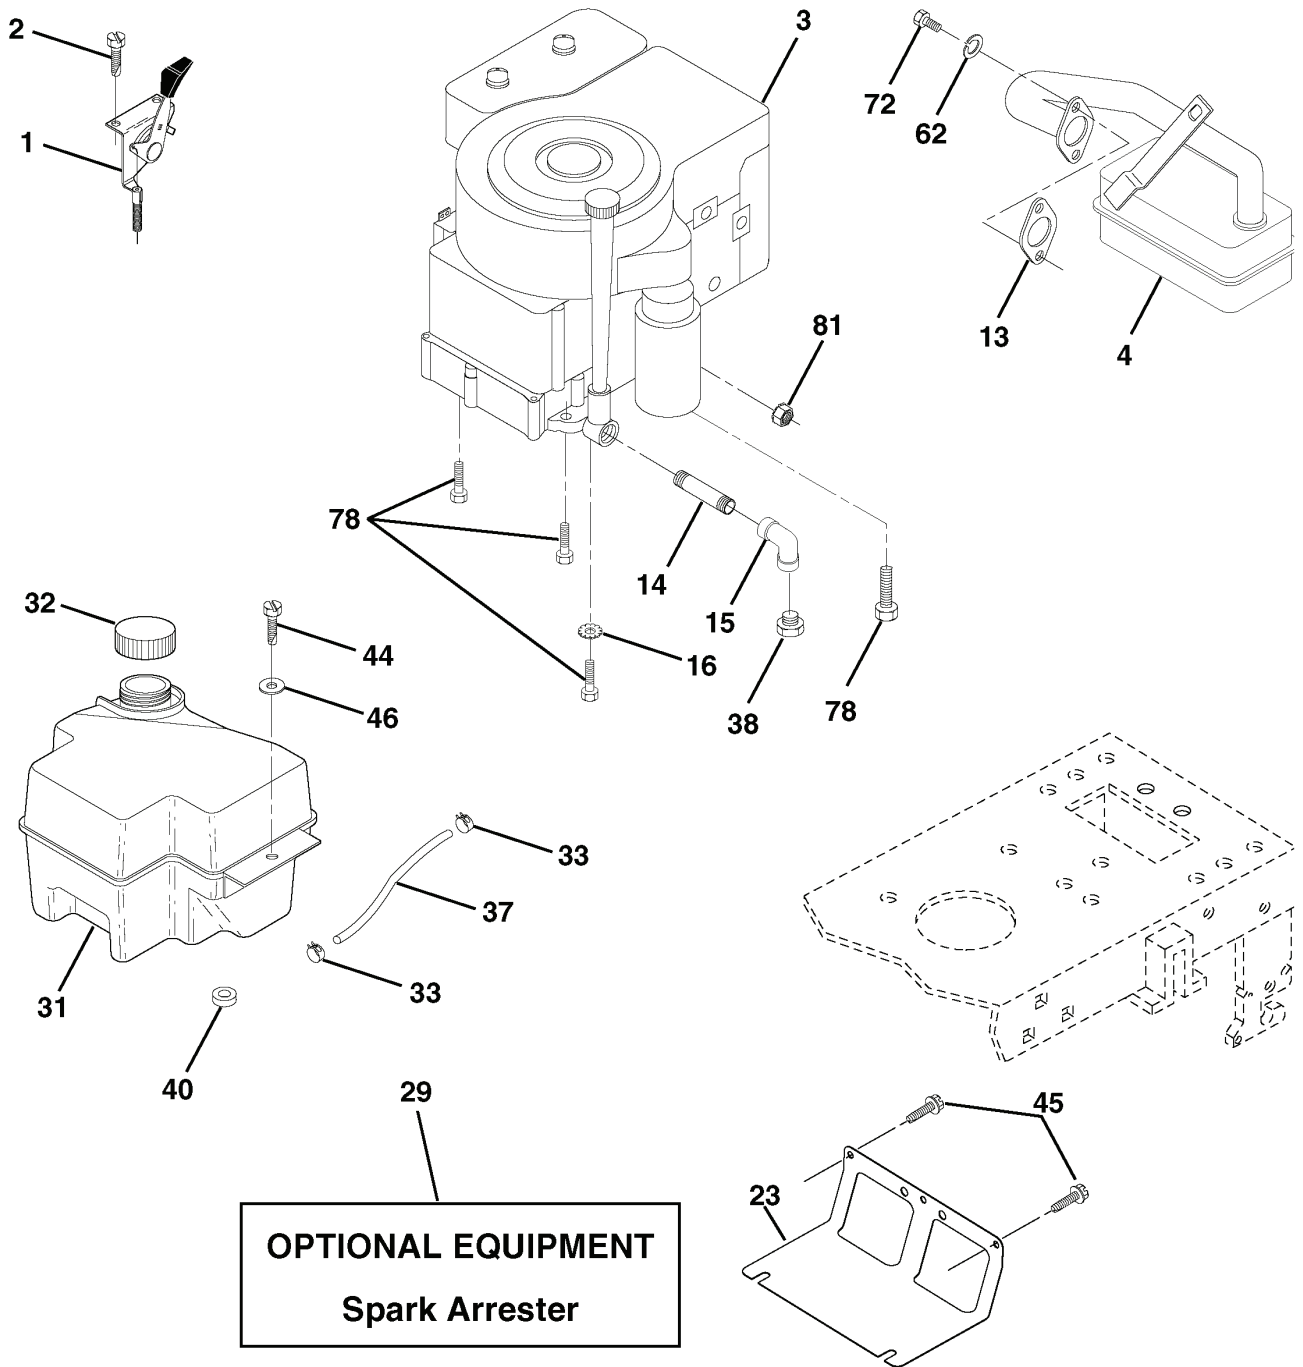

REPAIR PARTS

TRACTOR - MODEL NO. LTH130 (HALTH130C), PRODUCT NO. 954 11 00-61
ENGINE

REF.	PART NO.	DESCRIPTION	REMARK	QTY.	KIT
1	532140310	CONTROL		1	
2	817720410	SCREW		1	
4	532137348	MUFFLER, CPL.		1	
13	532165291	GASKET		1	
14	813280324	PIPE		1	
15	813200300	ELBOW		1	
16	811050600	WASHER		1	
23	532169837	HEAT SHIELD		1	
29	532137180	SPARK ARRESTER KIT		1	
31	532161911	TANK		1	
32	532140527	FUEL CAP		1	
33	532123487	HOSE CLAMP		1	
37	532137040	HOSE		1	
40	532124028	BUSHING		1	
44	817670412	SCREW		1	
45	817000612	SCREW		1	
46	819091416	WASHER		1	
62	810040500	WASHER		1	
72	871070512	BOLT		1	
78	817060620	SCREW		1	
81	873510400	NUT		1