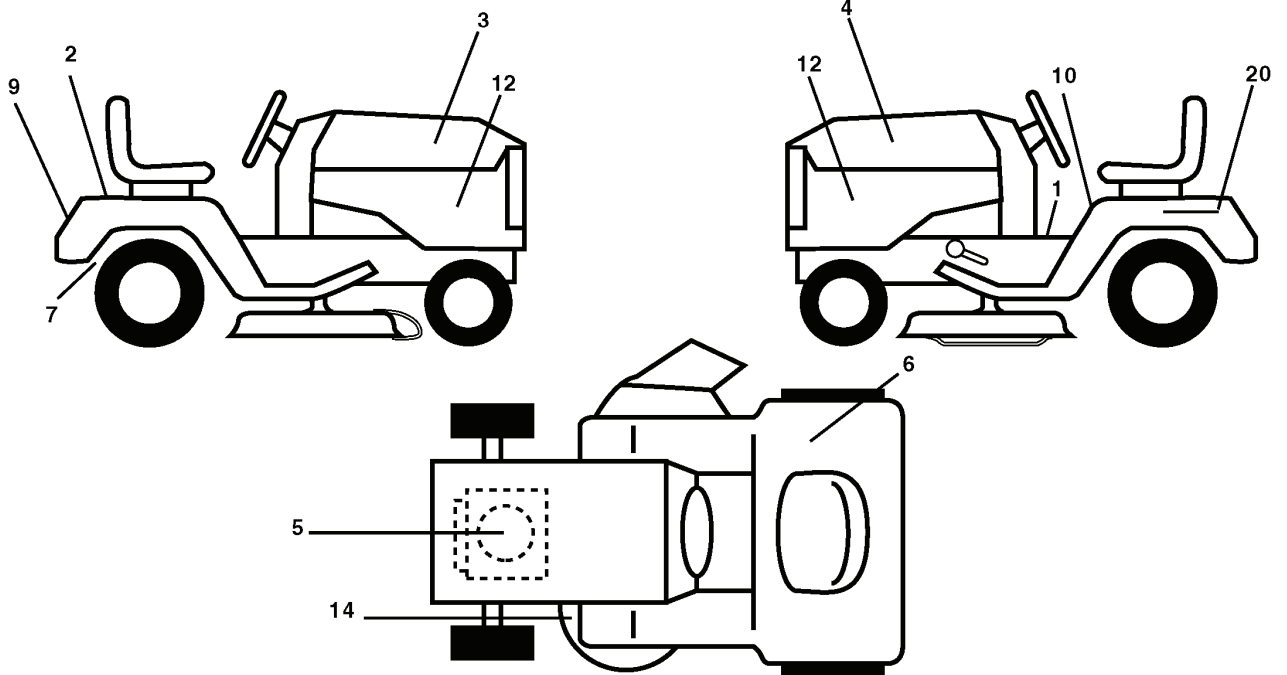

REPAIR PARTS

TRACTOR - MODEL NO. LTH130 (HALTH130C), PRODUCT NO. 954 11 00-61
DECALS

REF.	PART NO.	DESCRIPTION	REMARK	QTY.	KIT
1	532156811	DECAL		1	
2	532168869	DECAL		1	
3	532150725	DECAL		1	
4	532150726	DECAL		1	
5	532170848	DECAL		1	
6	532124433	DECAL		1	
7	532169210	DECAL		1	
9	532150617	DECAL		1	
10	532157002	DECAL		1	
12	532159713	DECAL		1	
14	532160396	DECAL		1	
20	532145005	DECAL		1	
--	532171284	PLATE		1	
--	532171285	PLATE		1	
--	532138311	DECAL		1	
--	532175275			1