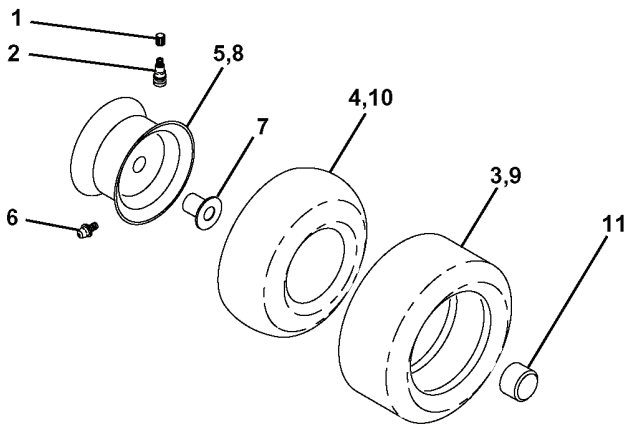

REPAIR PARTS

TRACTOR - MODEL NO. LTH130 (954140005F), PRODUCT NO. 954 14 00-05
SEAT ASSEMBLY

REF.	PART NO.	DESCRIPTION	REMARK	QTY.	KIT
1	532140838	SEAT		1	
2	532140551	BRACKET		1	
3	874760616	BOLT		1	
4	819131610	WASHER		1	
5	532145006	CLIP		1	
6	873800600	NUT		1	
7	532124181	SPRING		1	
8	817490616	SCREW		1	
9	819131614	WASHER		1	
10	532155925	BRACKET		1	
11	532120068	KNOB		1	
12	532121246	BRACKET		1	
13	532121248	BUSHING		1	
14	872050412	BOLT		1	
15	532134300	SPACER		1	
16	532121250	SPRING		1	
17	532123976	LOCKNUT		1	
18	532124238	HUB CAP		1	
21	532153236	SCREW		1	
22	873800500	LOCK NUT		1	
24	819171912	WASHER		1	
25	532127018	BOLT		1	

REPAIR PARTS

TRACTOR - MODEL NO. LTH130 (954140005F), PRODUCT NO. 954 14 00-05

WHEELS & TIRES

REF.	PART NO.	DESCRIPTION	REMARK	QTY.	KIT
1	532059192	CAP VALVE		1	
2	532065139	NIPPLE		1	
3	532106222	TIRE		1	
4	532059904	HOSE		1	
5	532138336	RIM		1	
6	532124957	FITTING		1	
7	532124959	BEARING		1	
8	532138337	RIM SPROCKET		1	
9	532124635	TIRE		1	
10	532124926	HOSE		1	
11	532104757	HUB CAP		1	
--	532144334	SEALING FOAM		1	