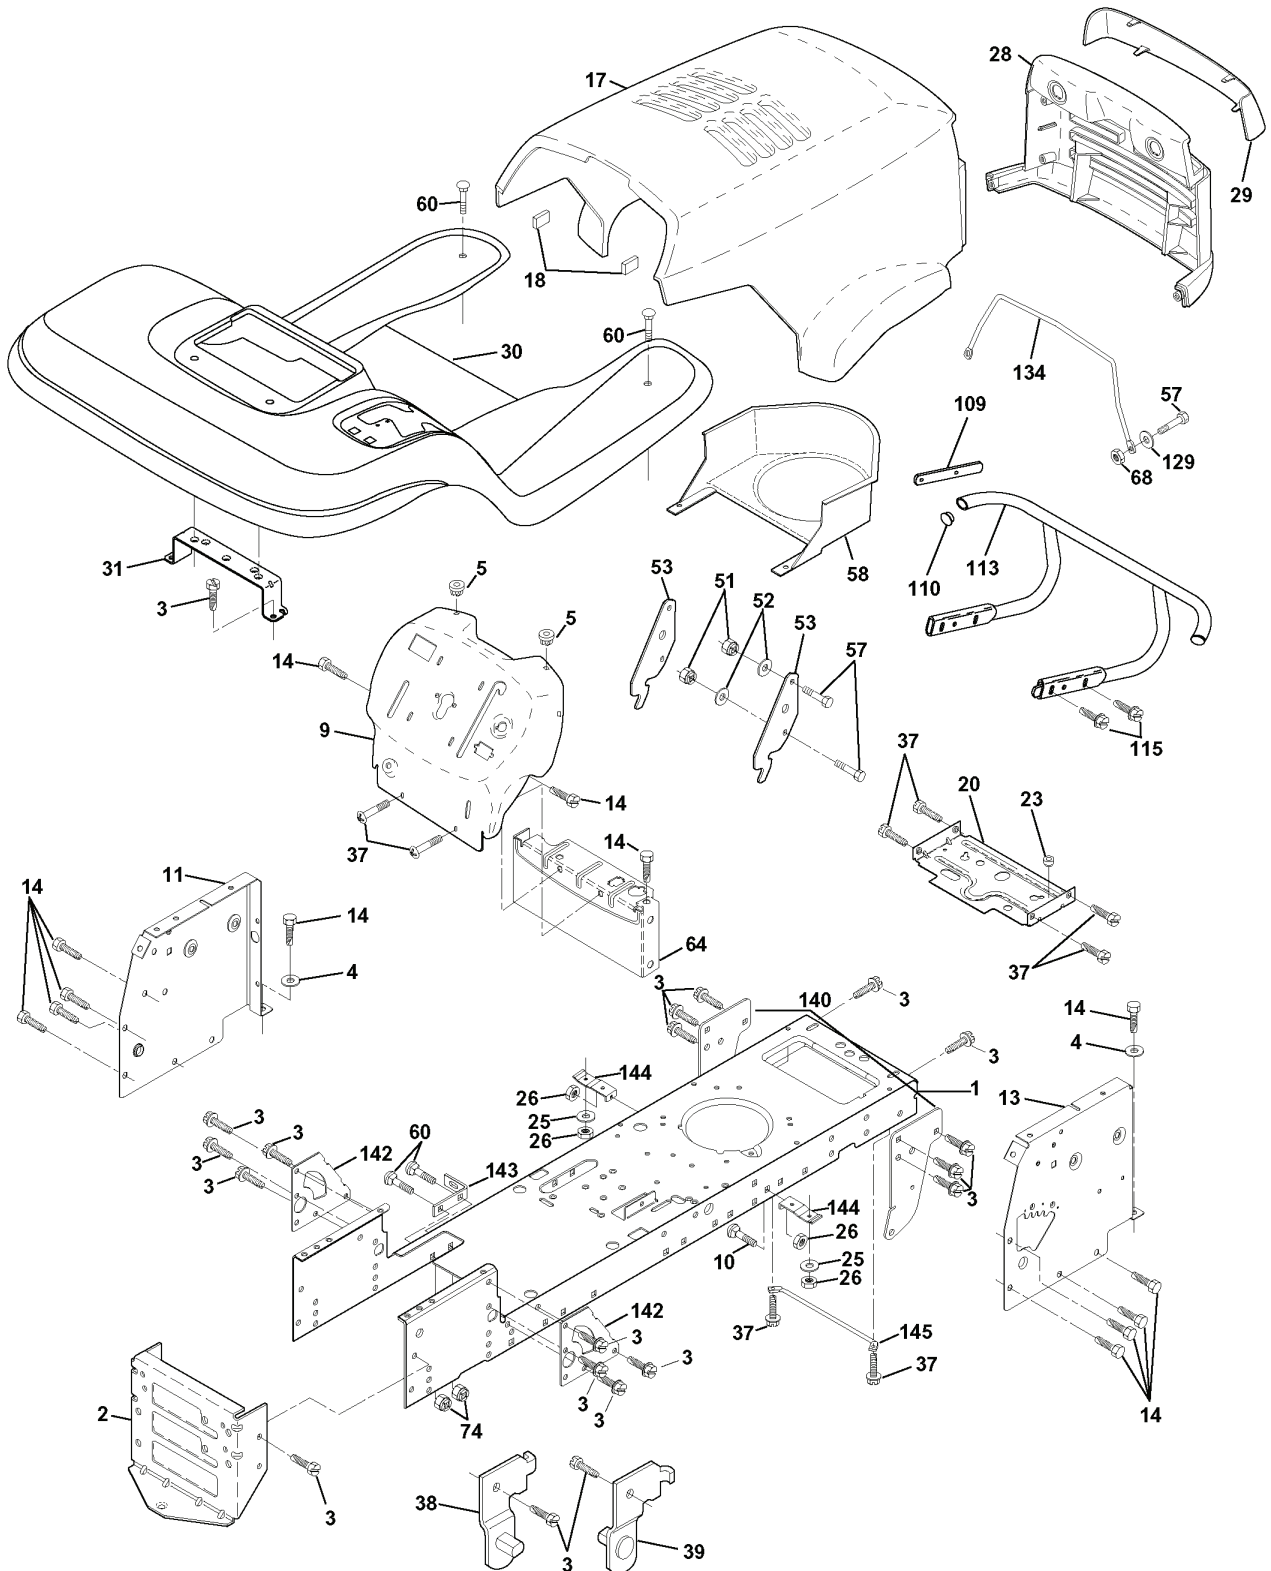

REPAIR PARTS

TRACTOR - MODEL NO. LTH130 (954140005F), PRODUCT NO. 954 14 00-05
CHASSIS AND ENCLOSURES

REF.	PART NO.	DESCRIPTION	REMARK	QTY.	KIT
1	532160392	CHASSIS		1	
2	532140356	DRAWBAR		1	
3	817490612	SCREW		1	
4	819131216	WASHER		1	
5	532155272	DAMPER		1	
10	872140608	BOLT		1	
11	532155927	PLATE		1	
13	532157262	PLATE		1	
14	817490608	SCREW		1	
17	532156051	HOOD		1	
18	532126938	DAMPER		1	
20	532156437	PLATE		1	
23	532124028	BUSHING		1	
25	819131312	WASHER		1	
26	873800600	NUT		1	
28	532149776	GRILL		1	
29	532149777	LENS		1	
30	532156489	GUARD		1	
31	532139976	BRACKET		1	
37	817490508	SCREW		1	
38	532139886	BRACKET		1	
39	532139887	BRACKET		1	
51	873800400	NUT		1	
52	819091416	WASHER		1	
53	532150067	BRACKET		1	
57	874780412	BOLT		1	
58	532150127	AIR CONDUCTOR		1	
60	872140606	BOLT		1	
64	532154798	PANEL		1	
68	873510400	NUT		1	
74	873680600	NUT		1	
109	532141461	SUPPORT PARE-CHOCS (EXT)141461		1	
110	532143679	PLUG		1	
115	817490620	SCREW		1	
129	819091016	WASHER		1	
134	532160219	ROD		1	
140	532158418	BRACKET		1	
142	532156095	PLATE		1	
143	532154966	BRACKET		1	
144	532154207	HOLDER		1	
145	532156524	SHAFT		1	
--	532005479	PLUG		1