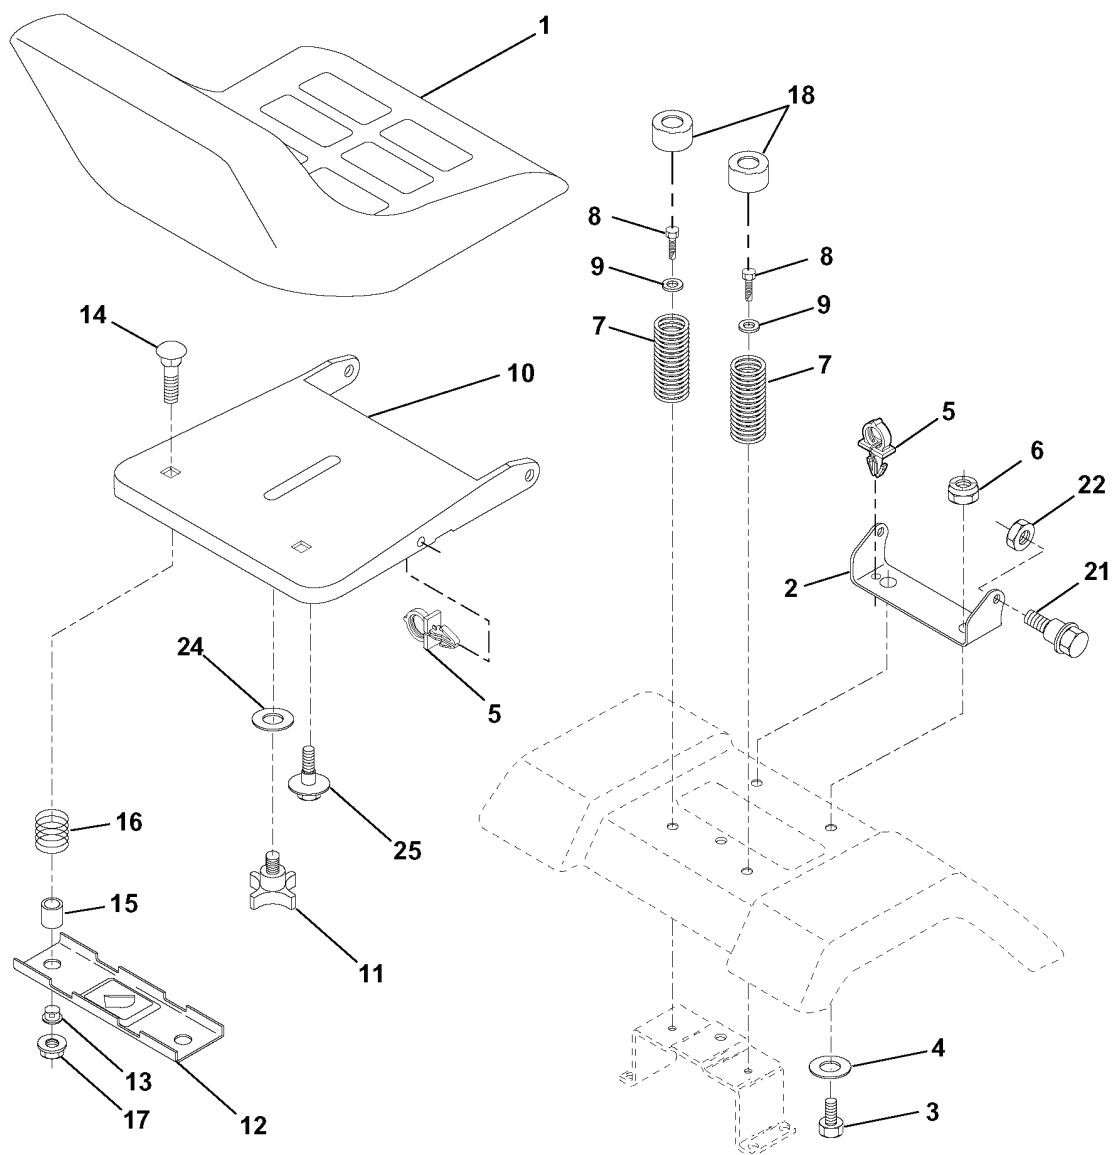

REPAIR PARTS

TRACTOR - MODEL NO. LTH130 (954140005F), PRODUCT NO. 954 14 00-05
CHASSIS AND ENCLOSURES

REF.	PART NO.	DESCRIPTION	REMARK	QTY.	KIT
1	532160392	CHASSIS		1	
2	532140356	DRAWBAR		1	
3	817490612	SCREW		1	
4	819131216	WASHER		1	
5	532155272	DAMPER		1	
10	872140608	BOLT		1	
11	532155927	PLATE		1	
13	532157262	PLATE		1	
14	817490608	SCREW		1	
17	532156051	HOOD		1	
18	532126938	DAMPER		1	
20	532156437	PLATE		1	
23	532124028	BUSHING		1	
25	819131312	WASHER		1	
26	873800600	NUT		1	
28	532149776	GRILL		1	
29	532149777	LENS		1	
30	532156489	GUARD		1	
31	532139976	BRACKET		1	
37	817490508	SCREW		1	
38	532139886	BRACKET		1	
39	532139887	BRACKET		1	
51	873800400	NUT		1	
52	819091416	WASHER		1	
53	532150067	BRACKET		1	
57	874780412	BOLT		1	
58	532150127	AIR CONDUCTOR		1	
60	872140606	BOLT		1	
64	532154798	PANEL		1	
68	873510400	NUT		1	
74	873680600	NUT		1	
109	532141461	SUPPORT PARE-CHOCS (EXT)141461		1	
110	532143679	PLUG		1	
115	817490620	SCREW		1	
129	819091016	WASHER		1	
134	532160219	ROD		1	
140	532158418	BRACKET		1	
142	532156095	PLATE		1	
143	532154966	BRACKET		1	
144	532154207	HOLDER		1	
145	532156524	SHAFT		1	
--	532005479	PLUG		1	

REPAIR PARTS

TRACTOR - MODEL NO. LTH130 (954140005F), PRODUCT NO. 954 14 00-05
SEAT ASSEMBLY

REF.	PART NO.	DESCRIPTION	REMARK	QTY.	KIT
1	532140838	SEAT		1	
2	532140551	BRACKET		1	
3	874760616	BOLT		1	
4	819131610	WASHER		1	
5	532145006	CLIP		1	
6	873800600	NUT		1	
7	532124181	SPRING		1	
8	817490616	SCREW		1	
9	819131614	WASHER		1	
10	532155925	BRACKET		1	
11	532120068	KNOB		1	
12	532121246	BRACKET		1	
13	532121248	BUSHING		1	
14	872050412	BOLT		1	
15	532134300	SPACER		1	
16	532121250	SPRING		1	
17	532123976	LOCKNUT		1	
18	532124238	HUB CAP		1	
21	532153236	SCREW		1	
22	873800500	LOCK NUT		1	
24	819171912	WASHER		1	
25	532127018	BOLT		1	