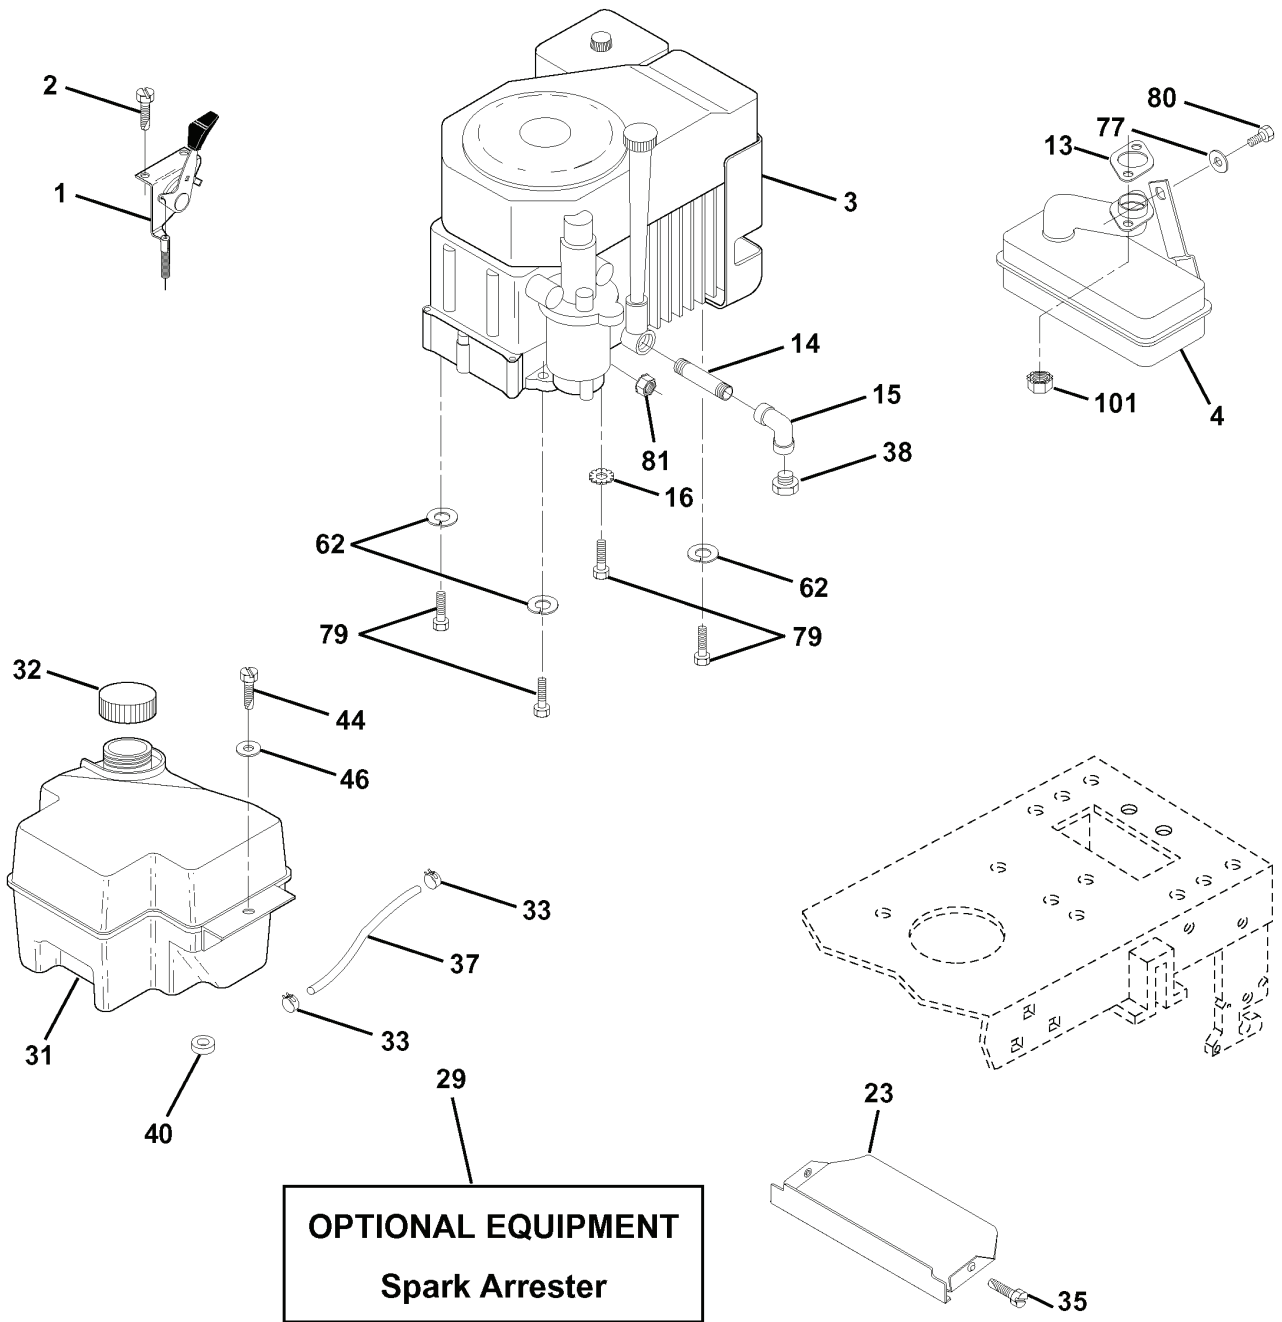

REPAIR PARTS

TRACTOR - MODEL NO. LTH130 (954140005F), PRODUCT NO. 954 14 00-05
ENGINE

REF.	PART NO.	DESCRIPTION	REMARK	QTY.	KIT
2	817720410	SCREW		1	
4	532159420	MUFFLER		1	
14	813280328	PIPENIPPLE		1	
15	813200300	ELBOW		1	
16	811050500	WASHER		1	
23	532159880	PROTECTOR		1	
29	532137180	SPARK ARRESTER KIT		1	
31	532161911	TANK		1	
32	532140527	FUEL CAP		1	
33	532123487	HOSE CLAMP		1	
35	817490512	SCREW		1	
37	532137040	HOSE		1	
40	532124028	BUSHING		1	
44	817490412	SCREW		1	
46	819091416	WASHER		1	
62	810040500	WASHER		1	
77	819101216	WASHER		1	
79	532125398	BOLT		1	
80	874760508	BOLT		1	
81	532128861	NUT		1