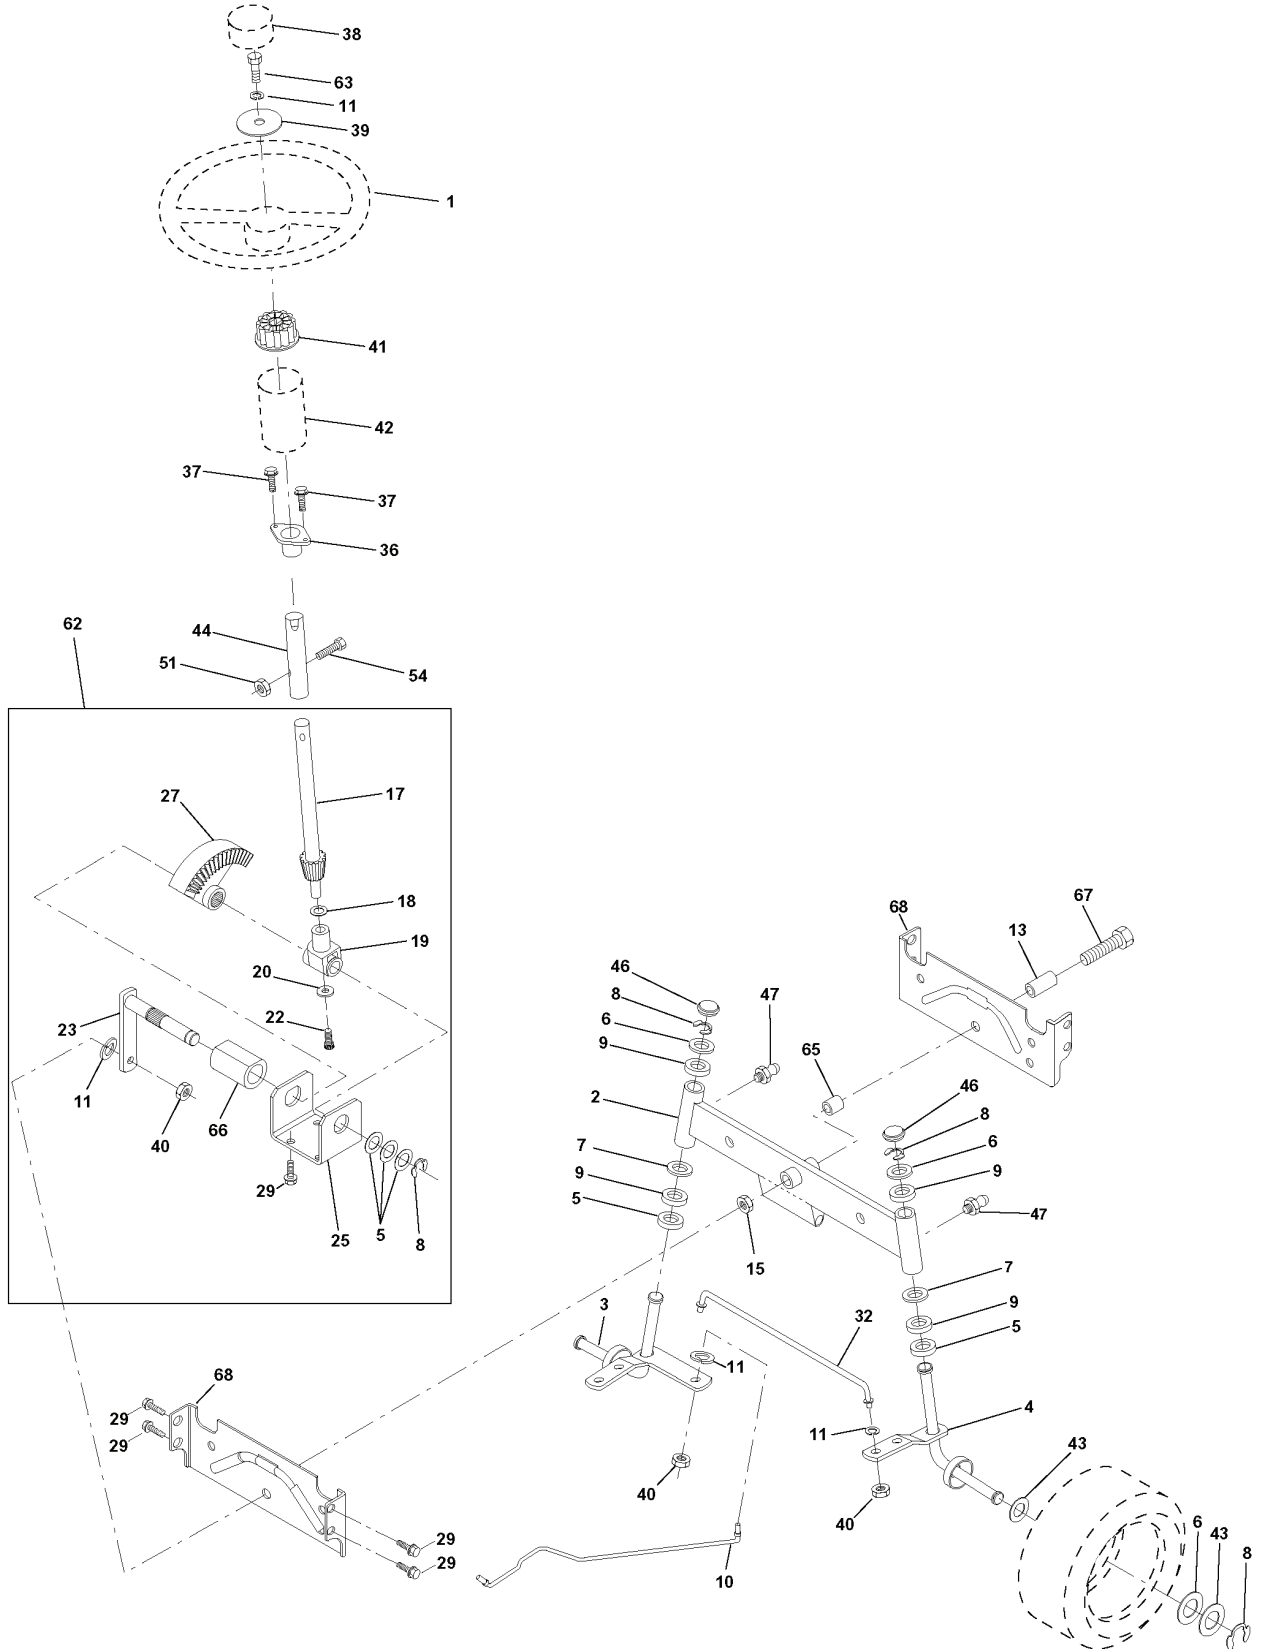

REPAIR PARTS

TRACTOR - MODEL NO. LTH130 (954140005F), PRODUCT NO. 954 14 00-05

STEERING ASSEMBLY

REF.	PART NO.	DESCRIPTION	REMARK	QTY.	KIT
1	532124415	STEERING WHEEL		1	
2	532137094	SHAFT		1	
3	532157479	SPINDLE		1	
4	532157478	SPINDLE		1	
5	532124931	WASHER		1	
6	532121748	WASHER		1	
7	819272016	WASHER		1	
8	812000029	RETAINER RING		1	
9	532124937	BEARING COL. STRG.		1	
10	532154432	LINK		1	
11	810040600	WASHER		1	
13	532154779	SPACER		1	
15	873901000	NUT		1	
17	532156546	SHAFT		1	
18	532057079	WASHER		1	
19	532124035	BRACKET		1	
20	532126684	SHIM		1	
22	871200410	SCREW		1	
23	532127501	SHAFT		1	
25	532154406	BRACKET		1	
27	532136874	ECCENTRIC DISC		1	
29	817490612	SCREW		1	
32	532137347	ROD		1	
36	532155099	BUSHING		1	
37	532152927	SCREW		1	
38	532124416	INSERT		1	
39	819133808	WASHER		1	
40	532124701	NUT		1	
41	532100711	ADAPTER		1	
42	532155092	SLEEVE		1	
43	532121749	WASHER		1	
44	532153720	STEERING PINION		1	
46	532121232	HUB CAP		1	
47	532124836	NIPPLE		1	
51	873800500	LOCK NUT		1	
54	874780520	BOLT		1	
62	532156594	STEERING GEAR, KIT		1	
63	874780616	BOLT		1	
65	532154780	BUSHING		1	
66	532154404	BUSHING		1	
67	874781044	SCREW		1	
68	532154429	SHAFT		1