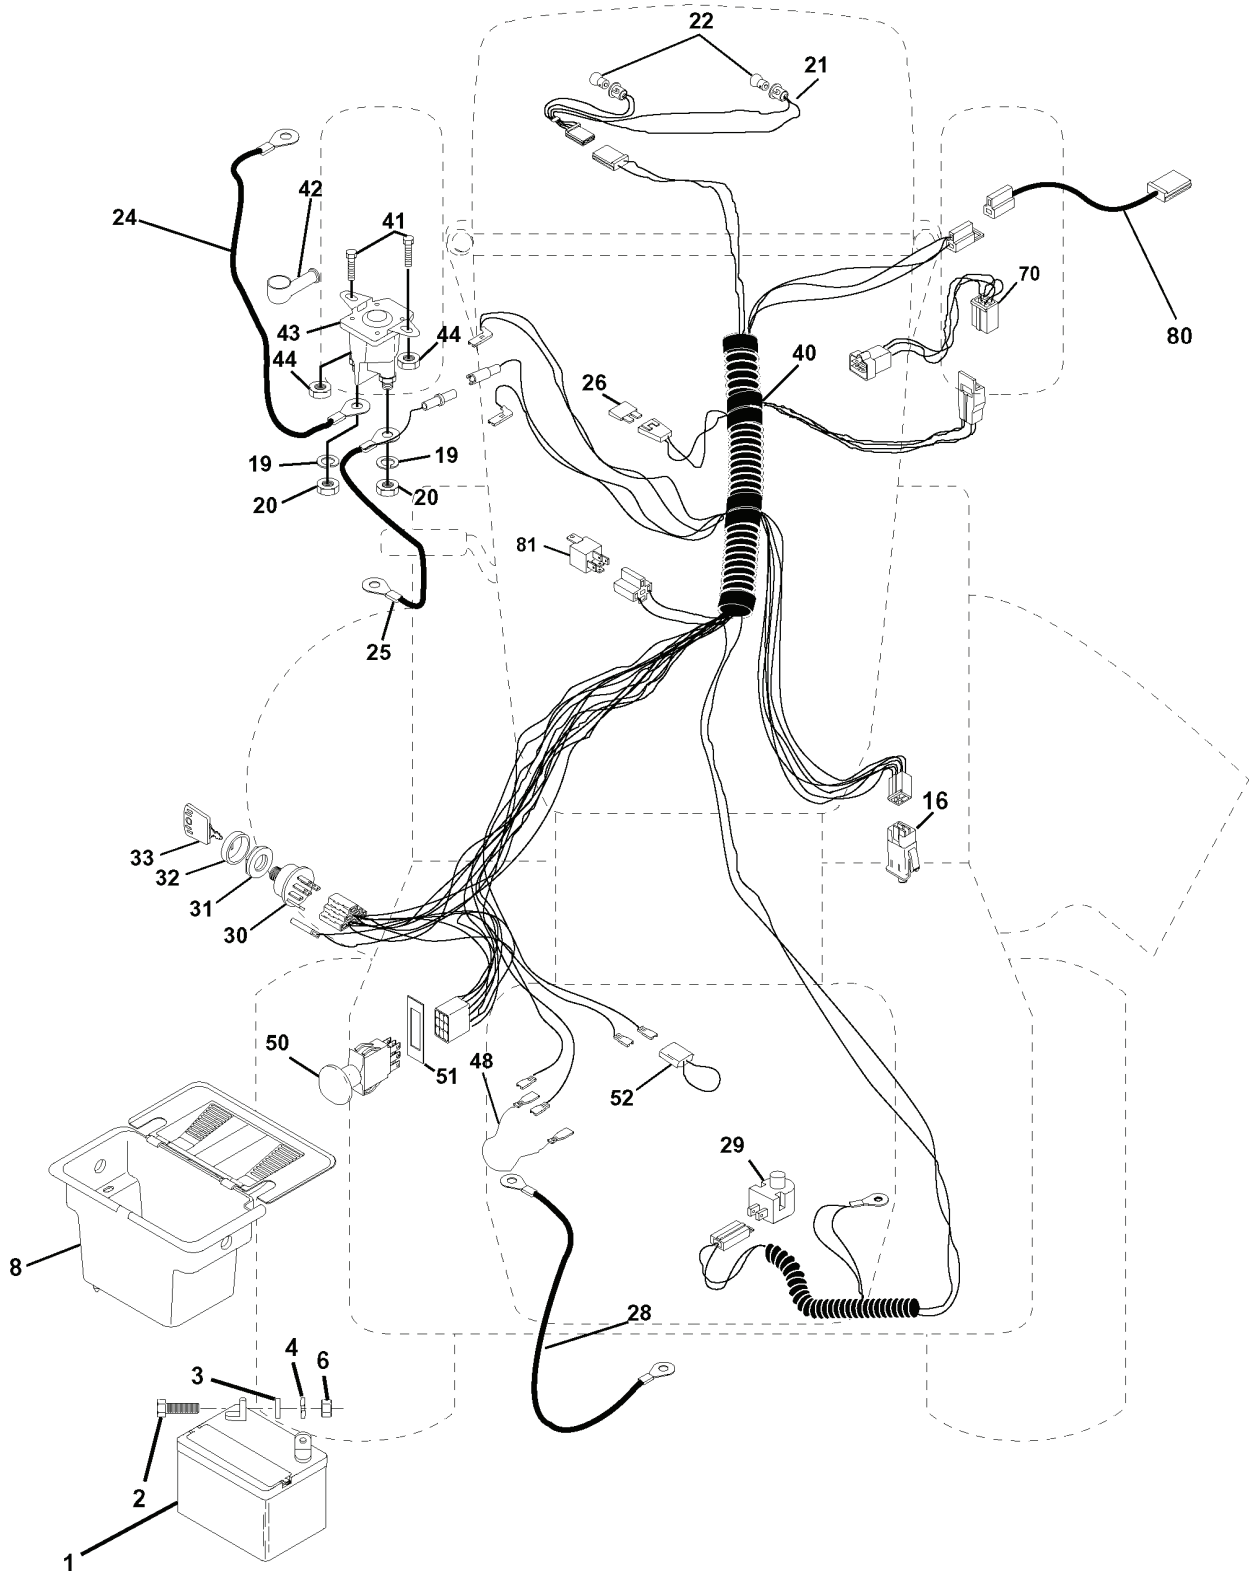

REPAIR PARTS

TRACTOR - MODEL NO. LTH130 (954140005F), PRODUCT NO. 954 14 00-05
MOWER LIFT

REF.	PART NO.	DESCRIPTION	REMARK	QTY.	KIT
1	532159460	WIRE		1	
2	532159471	LEVER		1	
3	532105767	PIN RETAINING SCREW		1	
4	812000002	RETAINER RING		1	
5	819211621	WASHER		1	
6	532120183	BEARING		1	
7	532109413	GRIP		1	
8	532124526	KNOB		1	
11	532139865	LINK		1	
12	532139866	LINK		1	
13	532124670	RETAINER RING		1	
15	532127218	LINK		1	
16	873350800	NUT		1	
17	532130171	BRACKET		1	
18	873800800	NUT		1	
19	532139868	LEVER		1	
20	532124660	CIRCLIP		1	
31	532140302	BEARING		1	
32	873540600	NUT		1	

REPAIR PARTS

TRACTOR - MODEL NO. LTH130 (954140005F), PRODUCT NO. 954 14 00-05

DECALS

REF.	PART NO.	DESCRIPTION	REMARK	QTY.	KIT
1	532157032	DECAL		1	
2	532157007	DECAL		1	
3	532150725	DECAL		1	
4	532150726	DECAL		1	
8	532137259	DECAL		1	
9	532150617	DECAL		1	
10	532157140	DECAL		1	
14	532160396	DECAL		1	
20	532145005	DECAL		1	
--	532154515	FOOT REST		1	
--	532154516	FOOT REST		1	
--	532138311	DECAL		1	
--	532142341	DECAL		1	
--	LSB42			1	
--	LC05	WHEEL WEIGHTS (PAIR)		1	
--	LBD48	SNOW BLADE		1	

REPAIR PARTS

TRACTOR - MODEL NO. LTH130 (954140005F), PRODUCT NO. 954 14 00-05

ELECTRICAL

REF.	PART NO.	DESCRIPTION	REMARK	QTY.	KIT
1	532144925	BATTERY		1	
2	874760412	BOLT		1	
3	819091016	WASHER		1	
4	810040400	WASHER		1	
6	873220400	NUT		1	
8	532156417	BOX		1	
16	532153664	SWITCH		1	
19	810090400	WASHER		1	
20	873350400	NUT		1	
21	532136850	HARNES		1	
22	532004152	BULB		1	
24	532124780	CABLE		1	
25	532146147	CABLE		1	
26	532108824	FUSE		1	
28	532124773	CABLE		1	
29	532160784	SWITCH		1	
30	532140301	SWITCH		1	
31	532124211	NUT		1	
32	532141226	COVER		1	
33	532122147	KEY		1	
40	532160720	CABLE ASSY		1	
41	871110408	BOLT		1	
42	532131563	COVER		1	
43	532145673	SOLENOID		1	
44	873640400	NUT		1	
48	532140844	ADAPTER		1	
50	532154959	SWITCH		1	
51	532140405	FRAME		1	
52	532141940	WIRE		1	
70	532140426	HARNES		1	
80	532146685	CABLE ASSY		1	
81	532109748	RELAY		1	