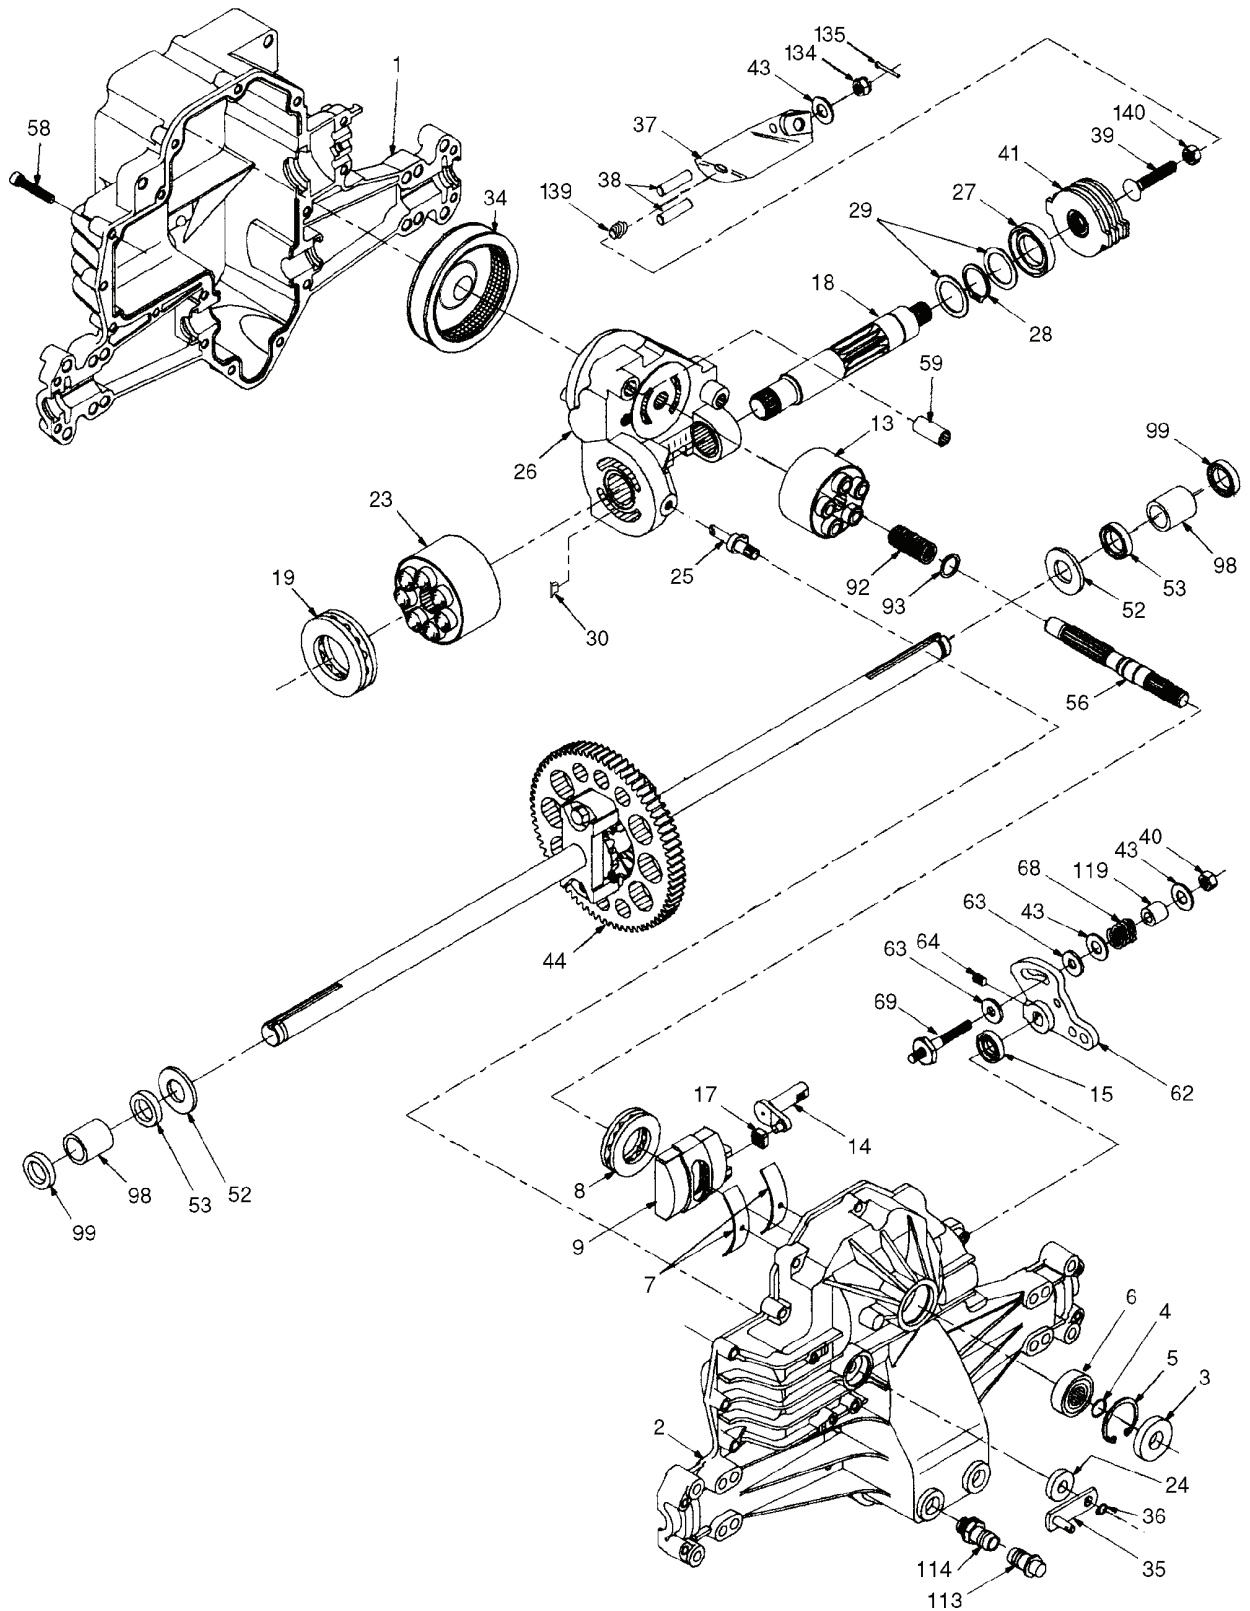

REPAIR PARTS

TRACTOR - MODEL NO. LTH130 (954140005F), PRODUCT NO. 954 14 00-05
HYDRO GEAR TRANSAXLE - MODEL NUMBER 310-0500

REF.	PART NO.	DESCRIPTION	REMARK	QTY.	KIT
1	142986	GEH[USE 13-90EH		1	
2	142987	GEH[USE 13-90EH		1	
3	142932	SIMMERRING P13-90EH		1	
8	150771	BEARING		1	
13	142938	CYLINDER		1	
15	142940	SIMMERRING		1	
18	150772	SHAFT		1	
19	150773	BEARING		1	
23	142944	CYLINDER		1	
24	142945	GASKET		1	
25	142946	BOLT		1	
26	150774	SCHALTBLOCK WG15H42A		1	
27	142948	SEALING RING		1	
28	142949	RING		1	
29	142950	WASHER		1	
34	142951	\FILTER P13-90EH		1	
35	142952	KONTROLLHEBEL 13-90EH		1	
36	142953	RING		1	
37	142954	KONTROLLHEBEL 13-90EH		1	
38	142955	STIFT 13-90EH		1	
39	150777	BOLT		1	
40	150778	STOPMUTTER WG15H42A		1	
41	142958	BREMSSSCHEIBE		1	
43	142884	WASHER		1	
44	142990	DIFFERENTIAL 13-90EH		1	
52	142991	WASHER		1	
53	142961	SIMMERRING P13-90EH		1	
56	142963	SHAFT		1	
58	142964	BOLT		1	
59	142965	STIFT 13-90EH		1	
62	142966	KONTROLLHEBEL 13-90EH		1	
63	142967	WASHER		1	
64	142920	SET SCHRAUBEN 13-90EH		1	
68	142969	SPRING		1	
69	144610	STEBBOLZEN 13-90EH		1	
92	142977	SPRING		1	
93	142978	WASHER		1	
98	142993	BUSHING		1	
99	142976	SIMMERRING P13-90EH		1	
113	142917	VERSCHLUSS P13-90		1	
114	142918	VERSCHLUSS P13-90EH		1	
119	142980	SPACING BLOCK		1	
134	144607	NUT		1	
135	144608	STIFT 13-90EH		1	
139	150775	SPRING		1	
140	150776	NUT		1