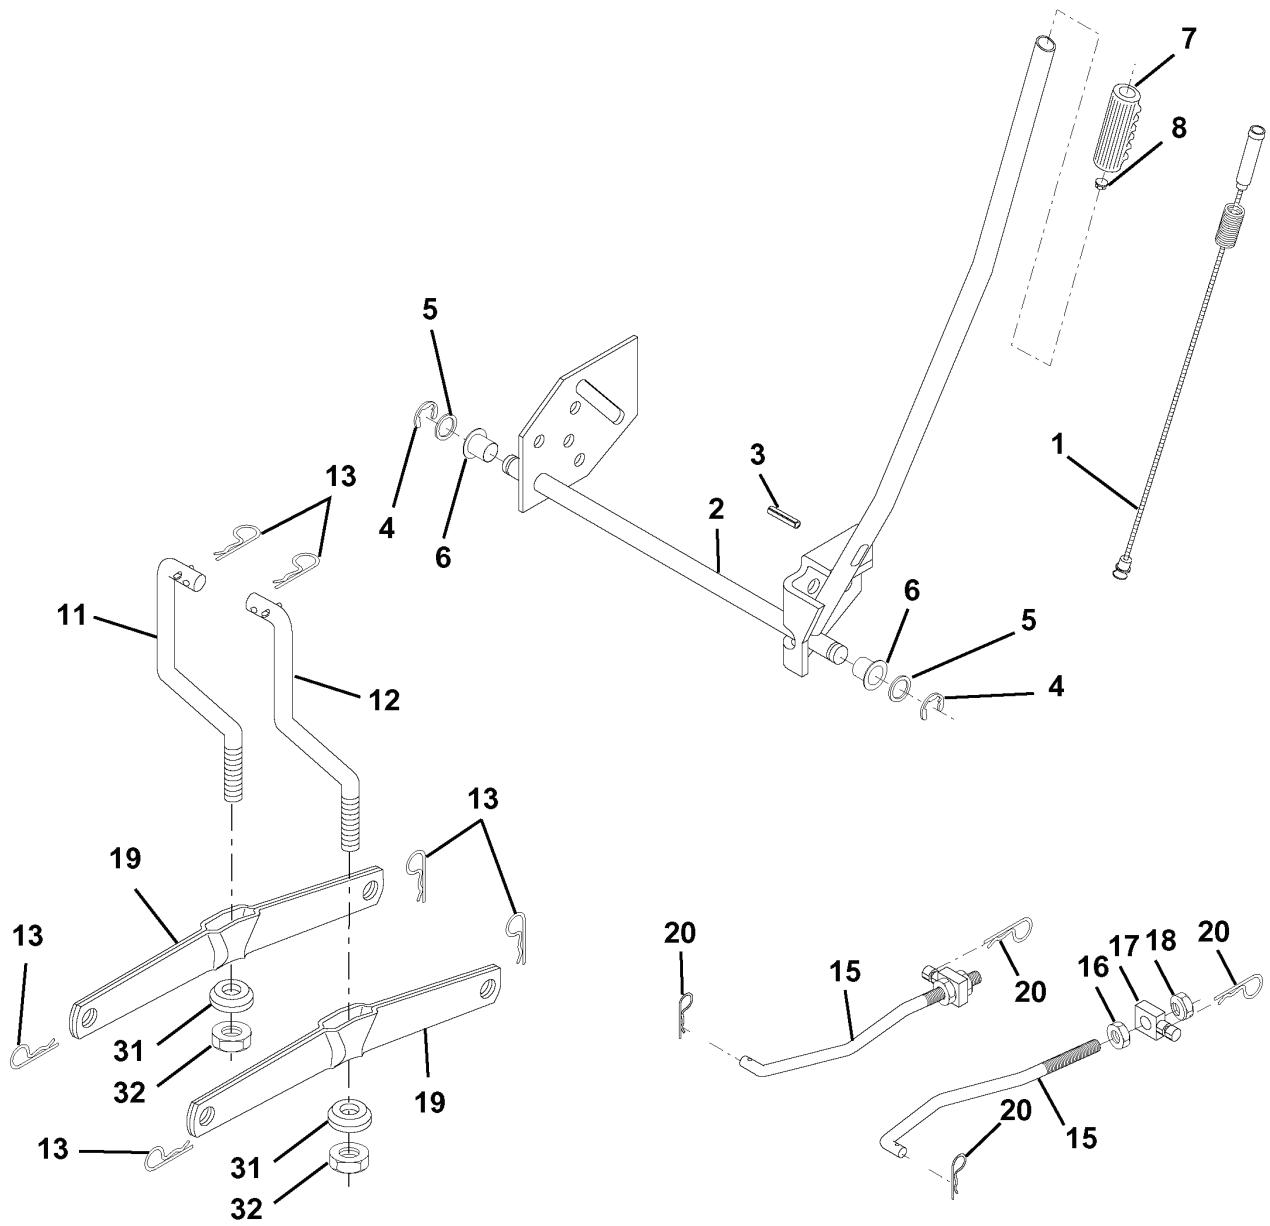

REPAIR PARTS

TRACTOR - MODEL NO. LTH130 (954140005F), PRODUCT NO. 954 14 00-05
MOWER LIFT

REF.	PART NO.	DESCRIPTION	REMARK	QTY.	KIT
1	532159460	WIRE		1	
2	532159471	LEVER		1	
3	532105767	PIN RETAINING SCREW		1	
4	812000002	RETAINER RING		1	
5	819211621	WASHER		1	
6	532120183	BEARING		1	
7	532109413	GRIP		1	
8	532124526	KNOB		1	
11	532139865	LINK		1	
12	532139866	LINK		1	
13	532124670	RETAINER RING		1	
15	532127218	LINK		1	
16	873350800	NUT		1	
17	532130171	BRACKET		1	
18	873800800	NUT		1	
19	532139868	LEVER		1	
20	532124660	CIRCLIP		1	
31	532140302	BEARING		1	
32	873540600	NUT		1	

REPAIR PARTS

TRACTOR - MODEL NO. LTH130 (954140005F), PRODUCT NO. 954 14 00-05

DECALS

REF.	PART NO.	DESCRIPTION	REMARK	QTY.	KIT
1	532157032	DECAL		1	
2	532157007	DECAL		1	
3	532150725	DECAL		1	
4	532150726	DECAL		1	
8	532137259	DECAL		1	
9	532150617	DECAL		1	
10	532157140	DECAL		1	
14	532160396	DECAL		1	
20	532145005	DECAL		1	
--	532154515	FOOT REST		1	
--	532154516	FOOT REST		1	
--	532138311	DECAL		1	
--	532142341	DECAL		1	
--	LSB42			1	
--	LC05	WHEEL WEIGHTS (PAIR)		1	
--	LBD48	SNOW BLADE		1	

REPAIR PARTS

TRACTOR - MODEL NO. LTH130 (954140005F), PRODUCT NO. 954 14 00-05
SEAT ASSEMBLY

REF.	PART NO.	DESCRIPTION	REMARK	QTY.	KIT
1	532140838	SEAT		1	
2	532140551	BRACKET		1	
3	874760616	BOLT		1	
4	819131610	WASHER		1	
5	532145006	CLIP		1	
6	873800600	NUT		1	
7	532124181	SPRING		1	
8	817490616	SCREW		1	
9	819131614	WASHER		1	
10	532155925	BRACKET		1	
11	532120068	KNOB		1	
12	532121246	BRACKET		1	
13	532121248	BUSHING		1	
14	872050412	BOLT		1	
15	532134300	SPACER		1	
16	532121250	SPRING		1	
17	532123976	LOCKNUT		1	
18	532124238	HUB CAP		1	
21	532153236	SCREW		1	
22	873800500	LOCK NUT		1	
24	819171912	WASHER		1	
25	532127018	BOLT		1	