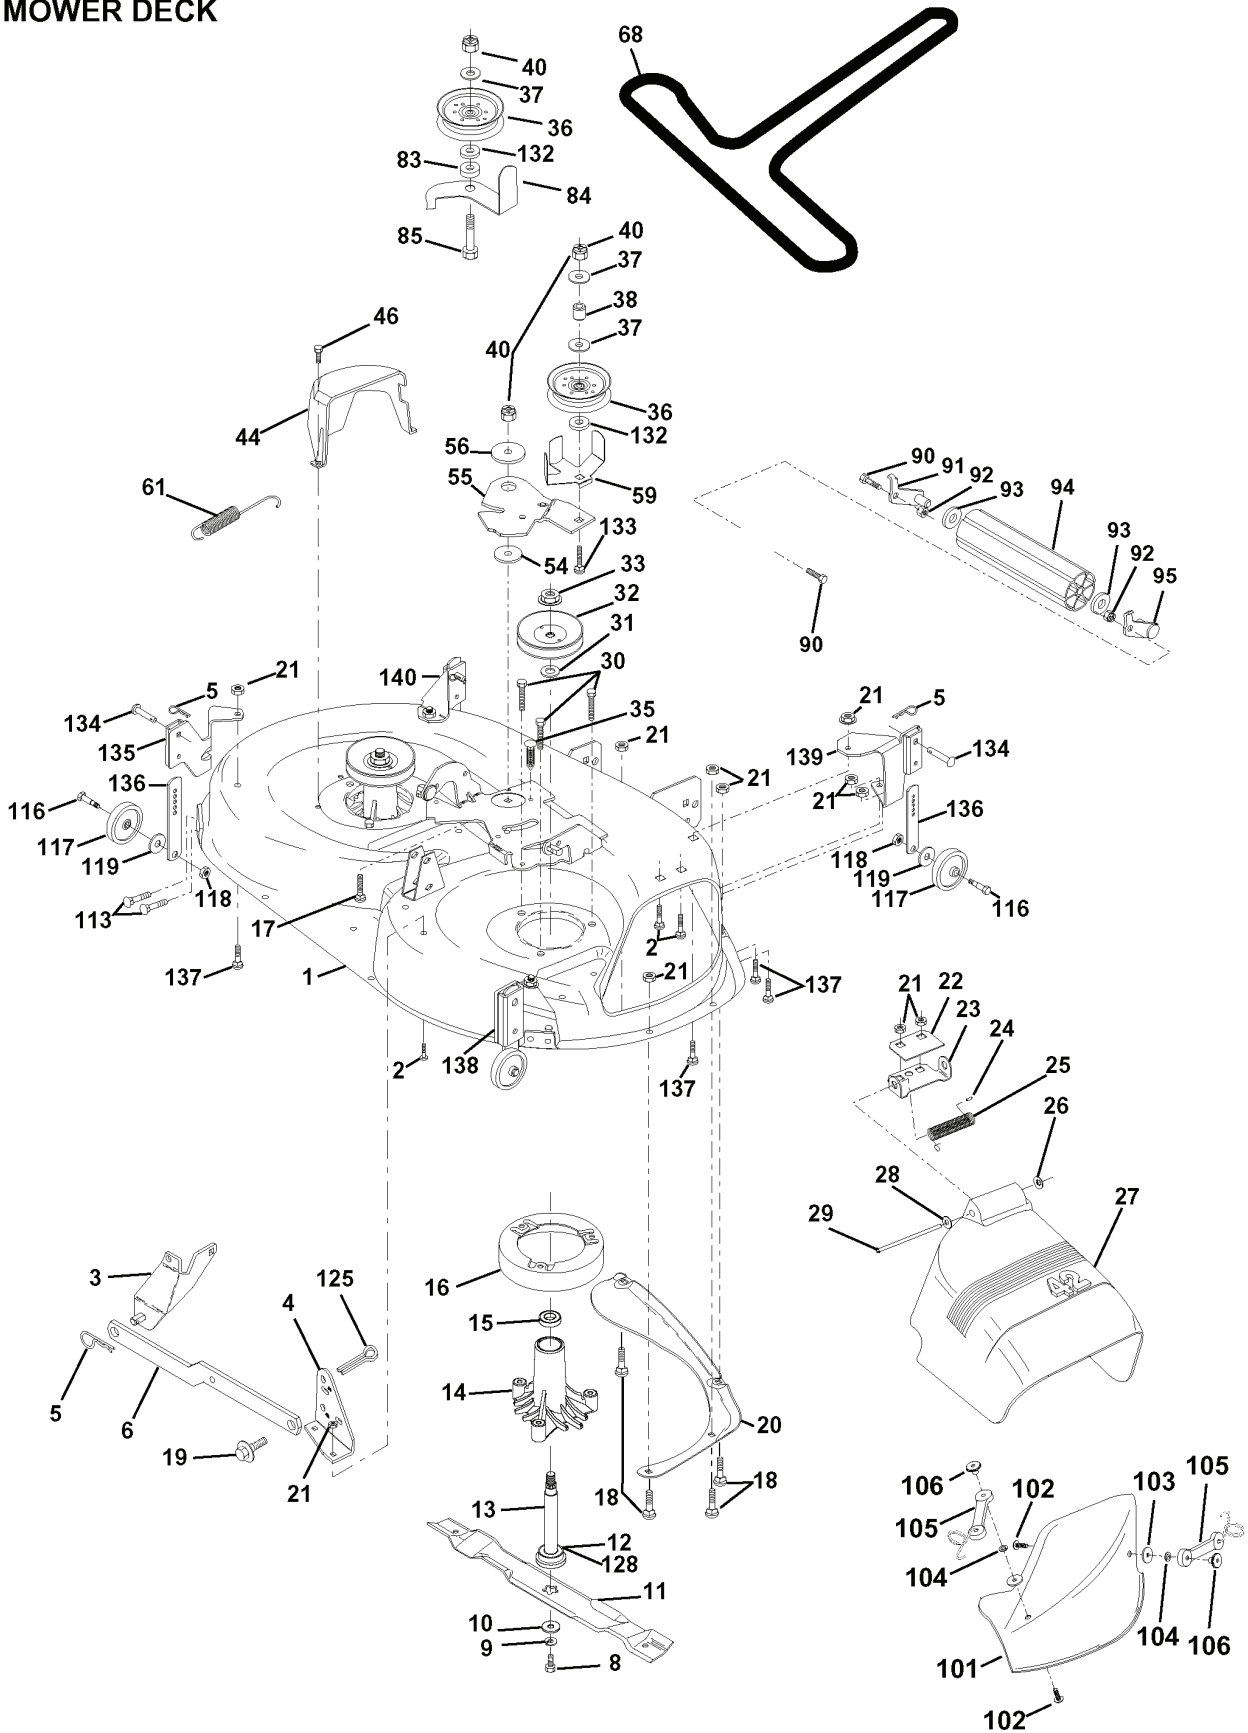

REPAIR PARTS

TRACTOR - MODEL NO. LTH130 (954140005F), PRODUCT NO. 954 14 00-05

MOWER DECK

REF.	PART NO.	DESCRIPTION	REMARK	QTY.	KIT
2	872140506	BOLT		1	
3	532138017	BRACKE		1	
4	532138440	BRACKET		1	
5	532124670	RETAINER RING		1	
6	532130832	LEVER		1	
8	532850857	BOLT		1	
9	810030600	WASHER		1	
10	532140296	WASHER		1	
11	532134149	RIDE ON BLADE		1	
12	532129895	BEARING		1	
13	532137645	SHAFT		1	
14	532128774	BEARING HOUSING		1	
15	532110485	BEARING		1	
16	532140329	STRIPPER		1	
17	872110618	BOLT		1	
18	872140505	BOLT		1	
19	532132827	SPEC. BOLT		1	
20	532159770	RAIL		1	
21	873680500	NUT		1	
22	532134753	PLATE		1	
23	532131267	BRACKET		1	
24	532105304	HUB CAP		1	
25	532123713	SPRING		1	
26	532110452	NUT		1	
27	532130968	DEFLECTOR		1	
28	819111016	WASHER		1	
29	532131491	SHAFT		1	
30	532157722	SCREW		1	
31	532129963	WASHER		1	
32	532153535	PULLEY		1	
33	532137266	NUT		1	
35	532133835	XMAS TREE FASTNER		1	
36	532131494	PULLEY		1	
37	819131316	WASHER		1	
38	532132823	IDLER SPACER		1	
40	873680600	NUT		1	
44	532140088	GUARD		1	
46	532137729	SCREW		1	
54	532133943	WASHER		1	
55	532140084	LEVER		1	
56	532122052	SPACER		1	
58	532131950	SPRING		1	
59	532141043	GUARD		1	
61	532131950	SPRING		1	
68	532144200	BELT		1	
83	532120958	WASHER		1	
84	532156084	TENSIONER		1	
85	872140618	BOLT		1	
90	874760616	BOLT		1	
91	532132274	BRACKET		1	
92	873800600	NUT		1	
93	819171416	WASHER		1	
94	532132264	ROLLER		1	
95	532132273	BRACKET		1	
101	532136420	COVER		1	
102	871161010	SCREW		1	
103	819061216	WASHER		1	
104	810071000	WASHER		1	
105	532160793	LATCH		1	
106	532125004	NUT		1	
116	532137644	SCREW		1	
117	532133957	WHEEL		1	
118	873930600	NUT		1	
119	819121414	WASHER		1	
125	876020816	PIN RETAINING SCREW		1	
128	532153390	GASKET		1	
130	874780616	BOLT		1	
132	819132203	WASHER		1	
133	872110622	BOLT		1	
134	532156941	PIN RETAINING SCREW		1	
135	532159765	SUPPORT DE ROULETTE ARR.GAUCHE		1	
137	872110505	BOLT		1	
138	532159763	SUPPORT DE ROULETTE ARR.DROIT		1	
139	532159767	SUPPORT DE ROULETTE AV.DROIT		1	
140	532159768	SUPPORT DE ROULETTE AV.GAUCHE		1	
--	532130794	MANDREL		1