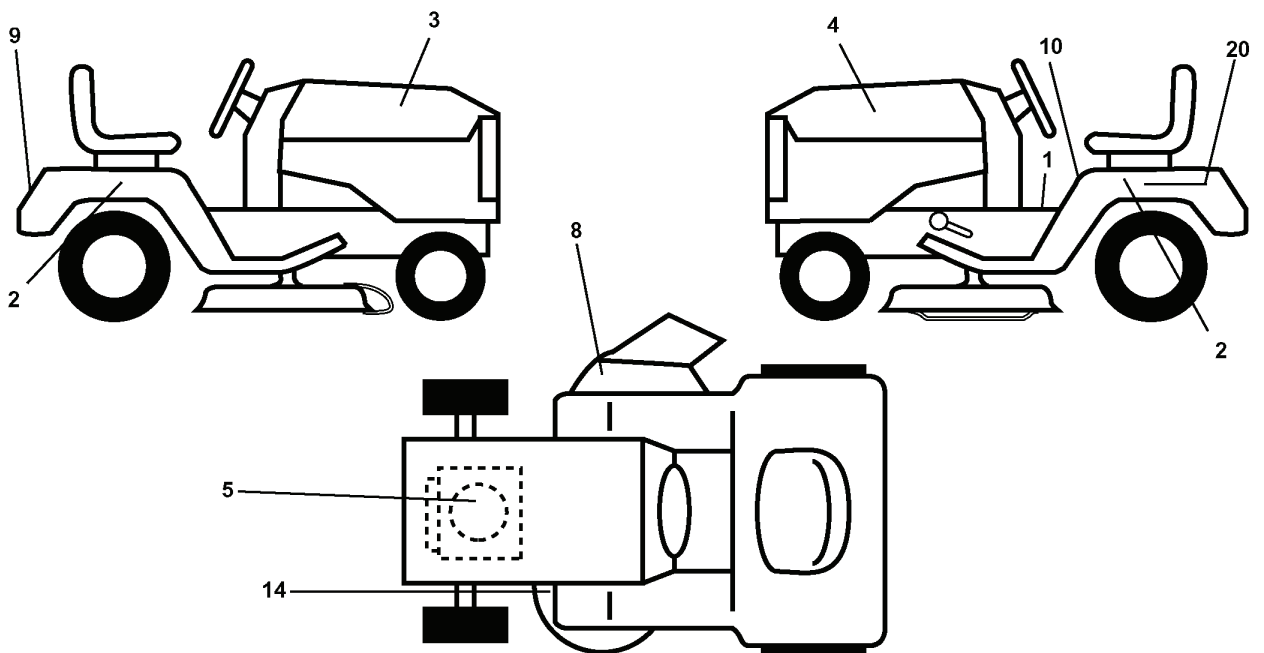

REPAIR PARTS

TRACTOR - MODEL NO. LTH130 (954140005H), PRODUCT NO. 954 14 00-05

DECALS

REF.	PART NO.	DESCRIPTION	REMARK	QTY.	KIT
1	532157032	DECAL		1	
2	532157007	DECAL		1	
3	532150725	DECAL		1	
4	532150726	DECAL		1	
8	532137259	DECAL		1	
9	532150617	DECAL		1	
10	532157140	DECAL		1	
14	532160396	DECAL		1	
20	532145005	DECAL		1	
--	532154515	FOOT REST		1	
--	532154516	FOOT REST		1	
--	532138311	DECAL		1	
--	532142341	DECAL		1	
--	LSB42			1	
--	LC05	WHEEL WEIGHTS (PAIR)		1	
--	LBD48	SNOW BLADE		1