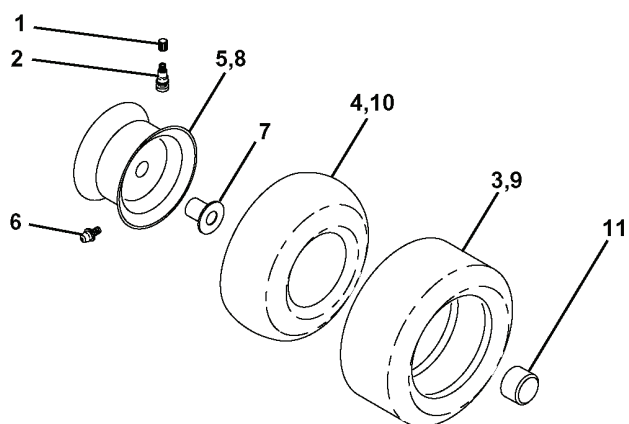

REPAIR PARTS

TRACTOR - MODEL NO. LTH130 (954140005H), PRODUCT NO. 954 14 00-05

WHEELS & TIRES

REF.	PART NO.	DESCRIPTION	REMARK	QTY.	KIT
1	532059192	CAP VALVE		1	
2	532065139	NIPPLE		1	
3	532106222	TIRE		1	
4	532059904	HOSE		1	
5	532138336	RIM		1	
6	532124957	FITTING		1	
7	532124959	BEARING		1	
8	532138337	RIM SPROCKET		1	
9	532124635	TIRE		1	
10	532124926	HOSE		1	
11	532104757	HUB CAP		1	
--	532144334	SEALING FOAM		1