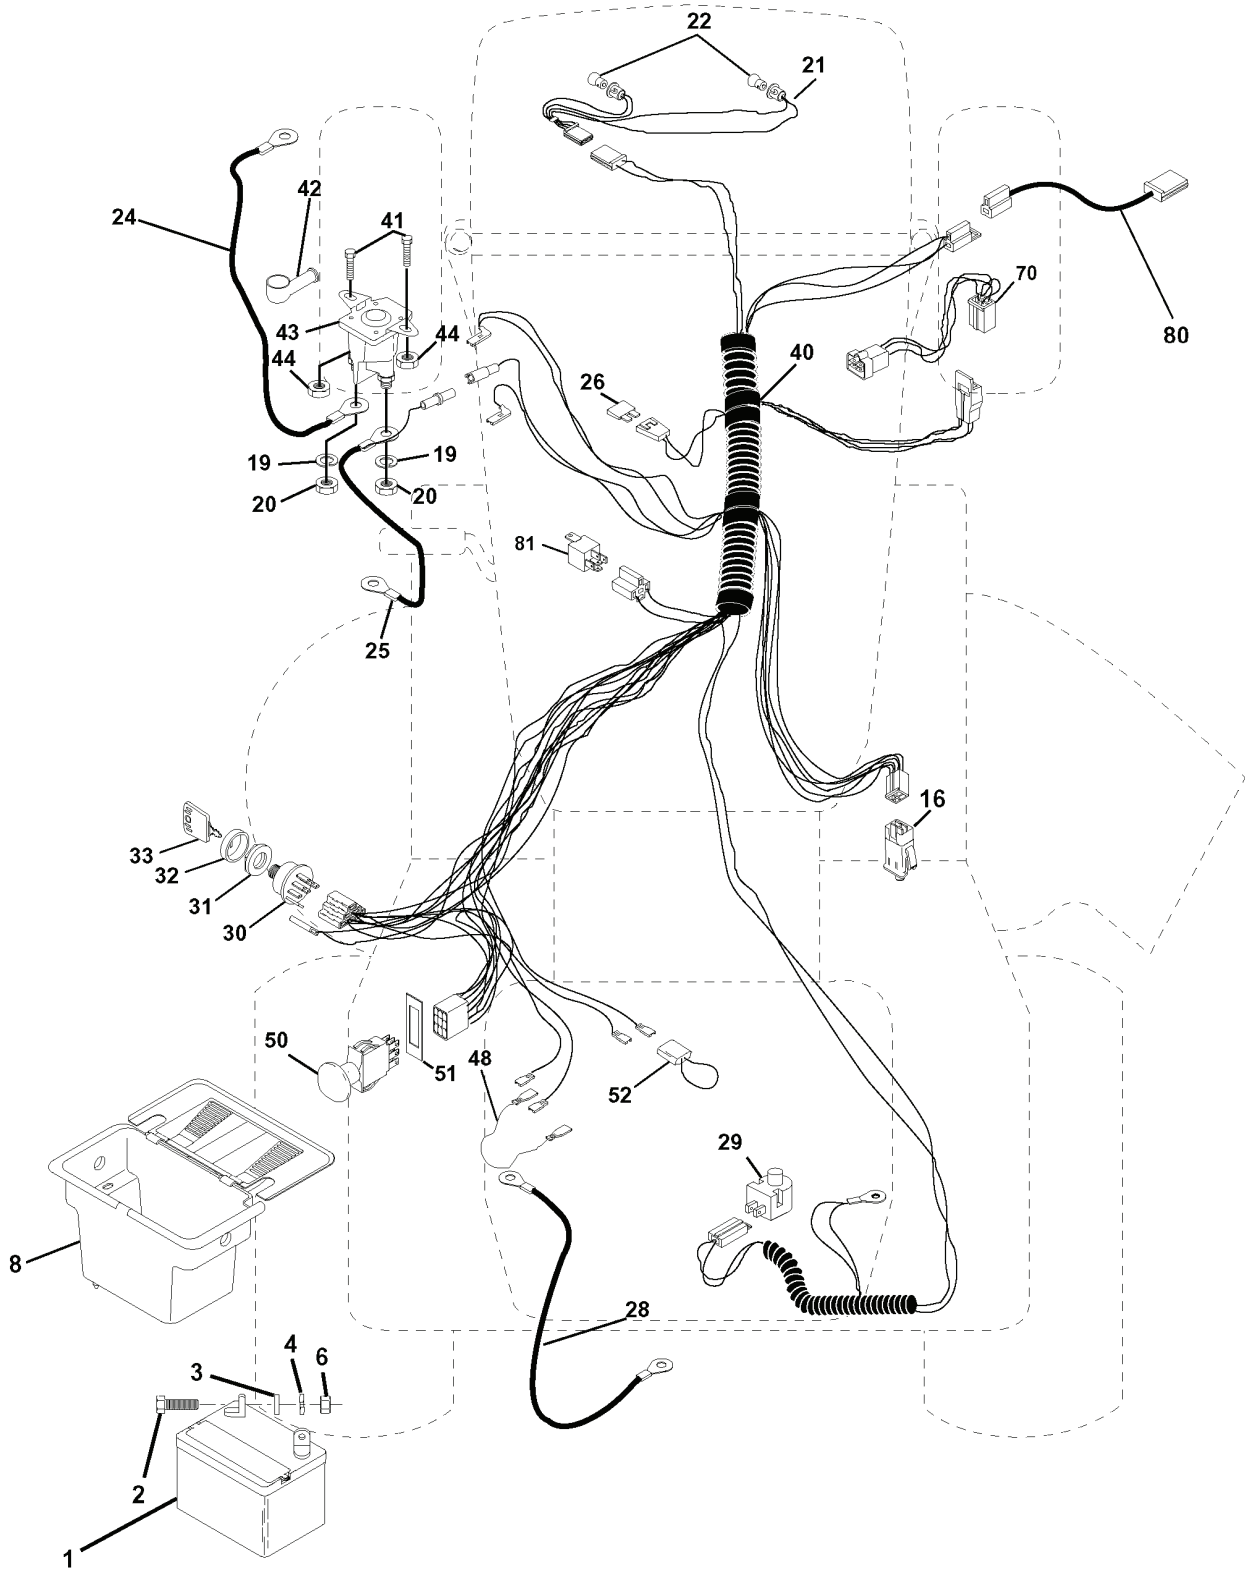

REPAIR PARTS

TRACTOR - MODEL NO. LTH130 (954140005H), PRODUCT NO. 954 14 00-05

ELECTRICAL

REF.	PART NO.	DESCRIPTION	REMARK	QTY.	KIT
1	532144925	BATTERY		1	
2	874760412	BOLT		1	
3	819091016	WASHER		1	
4	810040400	WASHER		1	
6	873220400	NUT		1	
8	532156417	BOX		1	
16	532153664	SWITCH		1	
19	810090400	WASHER		1	
20	873350400	NUT		1	
21	532136850	HARNES		1	
22	532004152	BULB		1	
24	532124780	CABLE		1	
25	532146147	CABLE		1	
26	532108824	FUSE		1	
28	532124773	CABLE		1	
29	532160784	SWITCH		1	
30	532140301	SWITCH		1	
31	532124211	NUT		1	
32	532141226	COVER		1	
33	532122147	KEY		1	
40	532160720	CABLE ASSY		1	
41	871110408	BOLT		1	
42	532131563	COVER		1	
43	532145673	SOLENOID		1	
44	873640400	NUT		1	
48	532140844	ADAPTER		1	
50	532154959	SWITCH		1	
51	532140405	FRAME		1	
52	532141940	WIRE		1	
70	532140426	HARNES		1	
80	532146685	CABLE ASSY		1	
81	532109748	RELAY		1