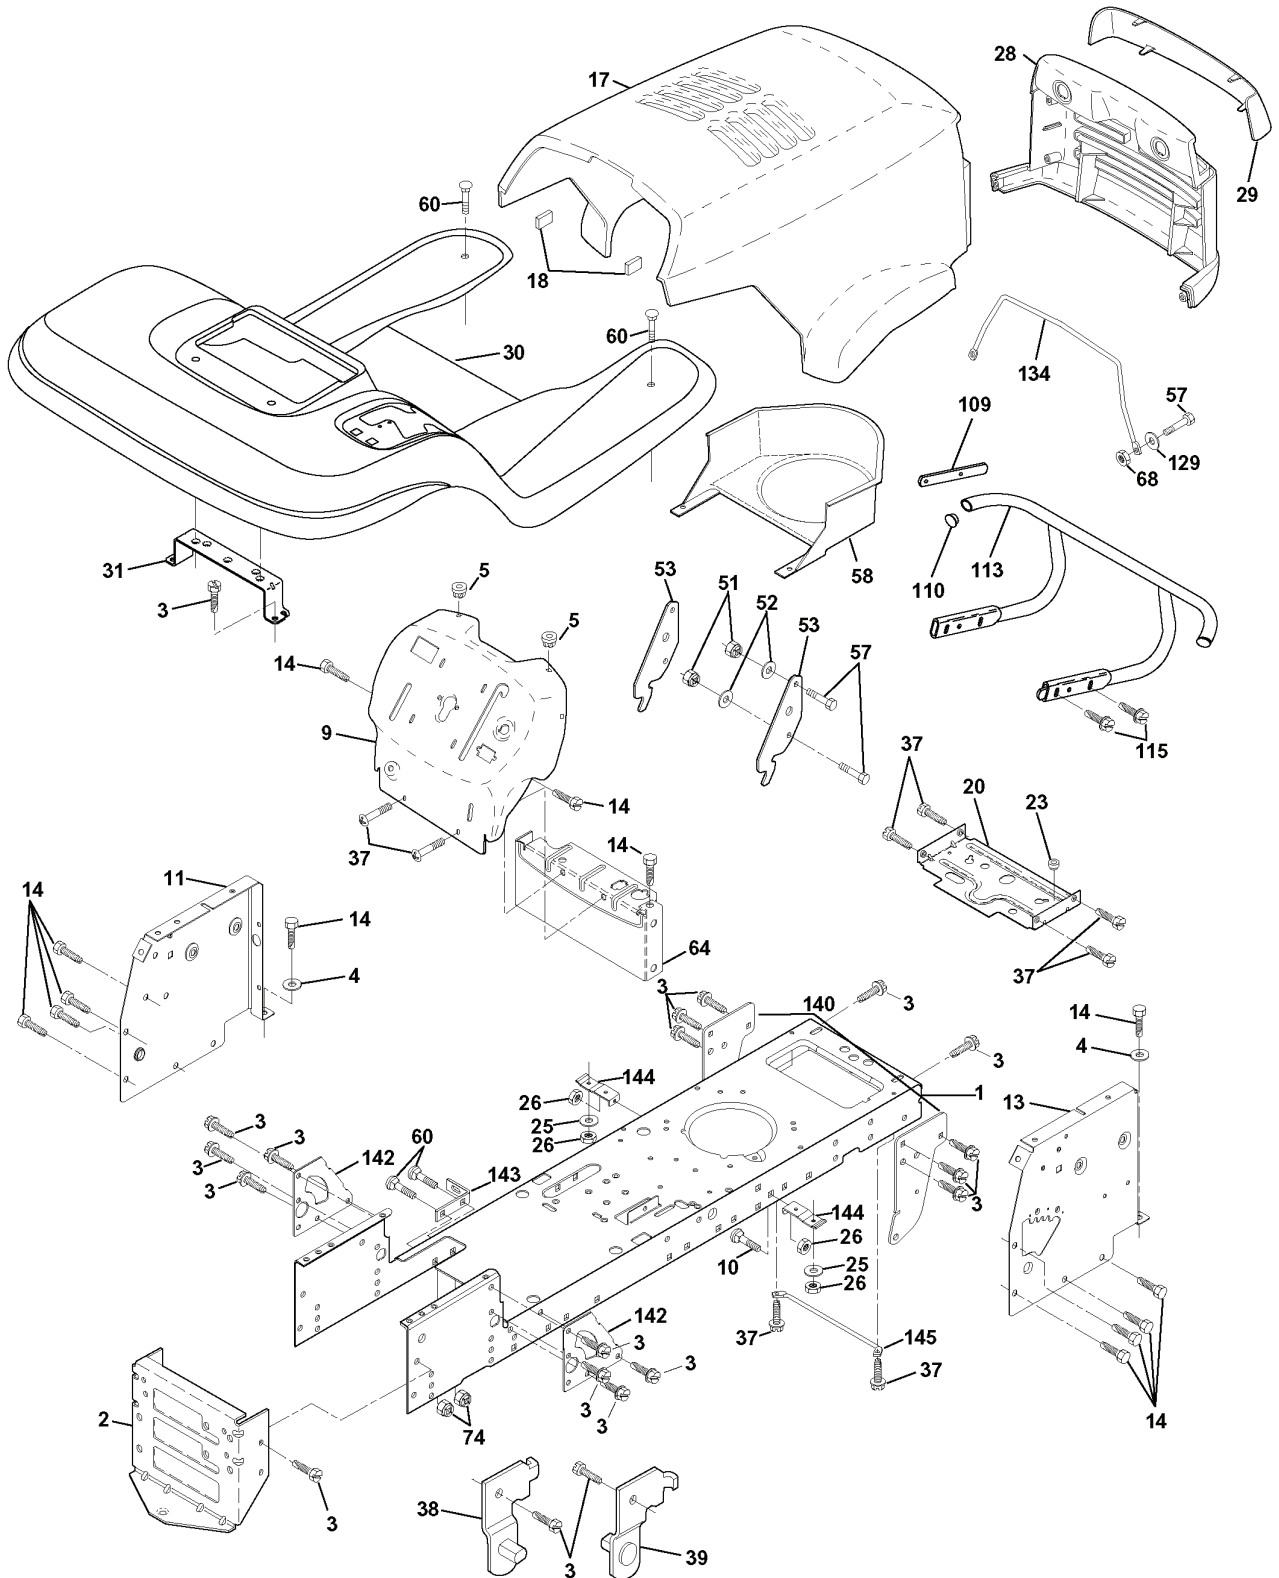

# **SPARE PARTS LIST**

# REPAIR PARTS

TRACTOR - MODEL NO. LTH130 (954140005H), PRODUCT NO. 954 14 00-05  
SEAT ASSEMBLY

---

REF.	PART NO.	DESCRIPTION	REMARK	QTY.	KIT
1	532140838	SEAT		1	
2	532140551	BRACKET		1	
3	874760616	BOLT		1	
4	819131610	WASHER		1	
5	532145006	CLIP		1	
6	873800600	NUT		1	
7	532124181	SPRING		1	
8	817490616	SCREW		1	
9	819131614	WASHER		1	
10	532155925	BRACKET		1	
11	532120068	KNOB		1	
12	532121246	BRACKET		1	
13	532121248	BUSHING		1	
14	872050412	BOLT		1	
15	532134300	SPACER		1	
16	532121250	SPRING		1	
17	532123976	LOCKNUT		1	
18	532124238	HUB CAP		1	
21	532153236	SCREW		1	
22	873800500	LOCK NUT		1	
24	819171912	WASHER		1	
25	532127018	BOLT		1	

# REPAIR PARTS

TRACTOR - MODEL NO. LTH130 (954140005H), PRODUCT NO. 954 14 00-05  
CHASSIS AND ENCLOSURES

REF.	PART NO.	DESCRIPTION	REMARK	QTY.	KIT
1	532160392	CHASSIS		1	
2	532140356	DRAWBAR		1	
3	817490612	SCREW		1	
4	819131216	WASHER		1	
5	532155272	DAMPER		1	
10	872140608	BOLT		1	
11	532155927	PLATE		1	
13	532157262	PLATE		1	
14	817490608	SCREW		1	
17	532165378	HOOD		1	
18	532126938	DAMPER		1	
20	532156437	PLATE		1	
23	532124028	BUSHING		1	
25	819131312	WASHER		1	
26	873800600	NUT		1	
28	532165379	GRILL		1	
29	532165380	LENS		1	
30	532156489	GUARD		1	
31	532139976	BRACKET		1	
37	817490508	SCREW		1	
38	532139886	BRACKET		1	
39	532139887	BRACKET		1	
51	873800400	NUT		1	
52	819091416	WASHER		1	
53	532150067	BRACKET		1	
57	874780412	BOLT		1	
58	532150127	AIR CONDUCTOR		1	
60	872140606	BOLT		1	
64	532154798	PANEL		1	
68	873510400	NUT		1	
74	873680600	NUT		1	
109	532141461	SUPPORT PARE-CHOCS (EXT)141461		1	
110	532143679	PLUG		1	
115	817490620	SCREW		1	
129	819091016	WASHER		1	
134	532160219	ROD		1	
140	532158418	BRACKET		1	
142	532156095	PLATE		1	
143	532154966	BRACKET		1	
144	532154207	HOLDER		1	
145	532156524	SHAFT		1	
--	532005479	PLUG		1	