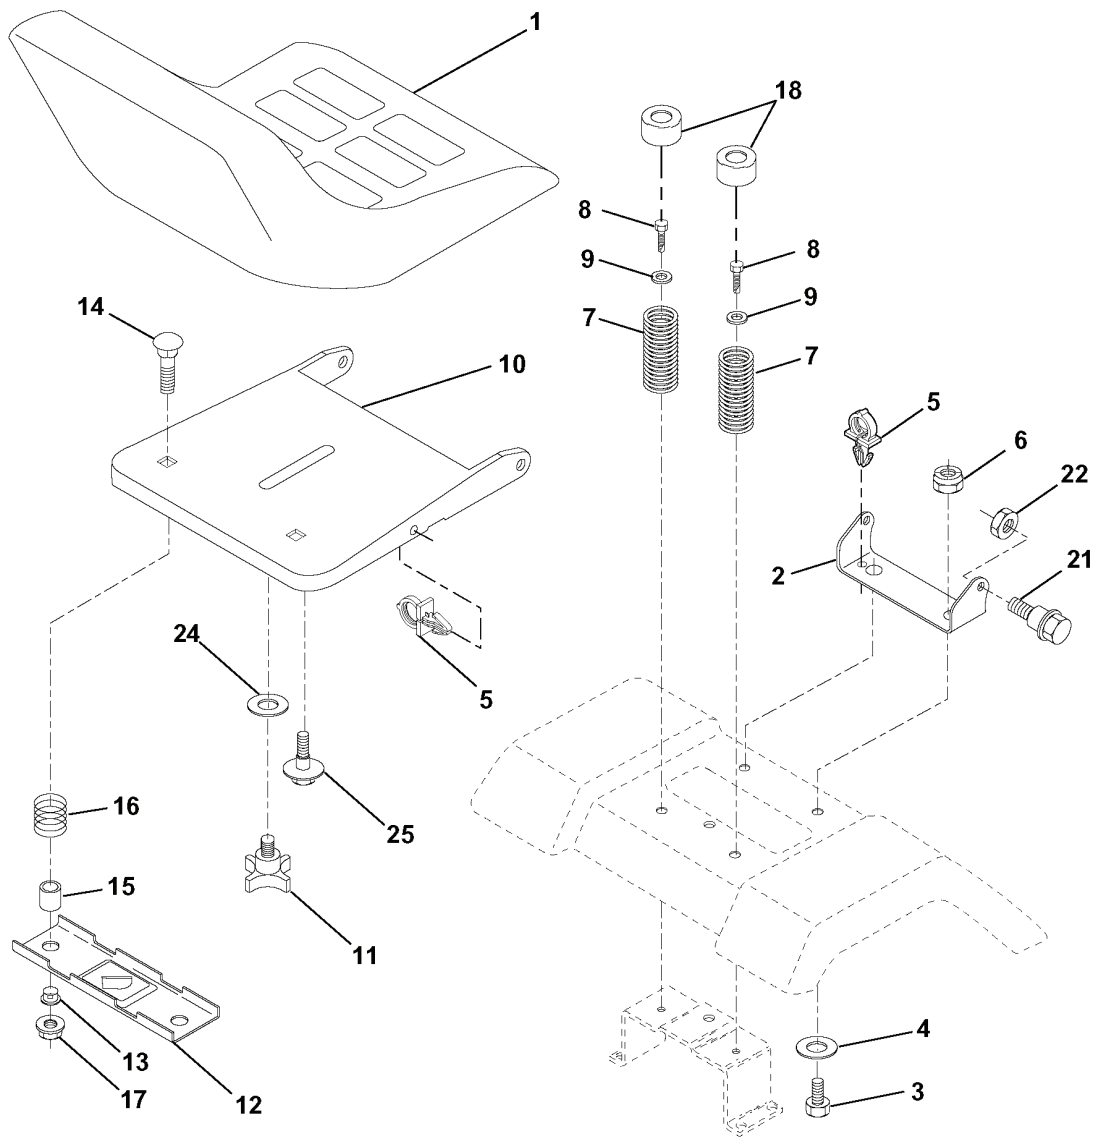

# **SPARE PARTS LIST**

# REPAIR PARTS

TRACTOR - MODEL NO. LTH130 (954140005H), PRODUCT NO. 954 14 00-05  
SEAT ASSEMBLY

---

REF.	PART NO.	DESCRIPTION	REMARK	QTY.	KIT
1	532140838	SEAT		1	
2	532140551	BRACKET		1	
3	874760616	BOLT		1	
4	819131610	WASHER		1	
5	532145006	CLIP		1	
6	873800600	NUT		1	
7	532124181	SPRING		1	
8	817490616	SCREW		1	
9	819131614	WASHER		1	
10	532155925	BRACKET		1	
11	532120068	KNOB		1	
12	532121246	BRACKET		1	
13	532121248	BUSHING		1	
14	872050412	BOLT		1	
15	532134300	SPACER		1	
16	532121250	SPRING		1	
17	532123976	LOCKNUT		1	
18	532124238	HUB CAP		1	
21	532153236	SCREW		1	
22	873800500	LOCK NUT		1	
24	819171912	WASHER		1	
25	532127018	BOLT		1	

# REPAIR PARTS

TRACTOR - MODEL NO. LTH130 (954140005H), PRODUCT NO. 954 14 00-05  
CHASSIS AND ENCLOSURES

REF.	PART NO.	DESCRIPTION	REMARK	QTY.	KIT
1	532160392	CHASSIS		1	
2	532140356	DRAWBAR		1	
3	817490612	SCREW		1	
4	819131216	WASHER		1	
5	532155272	DAMPER		1	
10	872140608	BOLT		1	
11	532155927	PLATE		1	
13	532157262	PLATE		1	
14	817490608	SCREW		1	
17	532165378	HOOD		1	
18	532126938	DAMPER		1	
20	532156437	PLATE		1	
23	532124028	BUSHING		1	
25	819131312	WASHER		1	
26	873800600	NUT		1	
28	532165379	GRILL		1	
29	532165380	LENS		1	
30	532156489	GUARD		1	
31	532139976	BRACKET		1	
37	817490508	SCREW		1	
38	532139886	BRACKET		1	
39	532139887	BRACKET		1	
51	873800400	NUT		1	
52	819091416	WASHER		1	
53	532150067	BRACKET		1	
57	874780412	BOLT		1	
58	532150127	AIR CONDUCTOR		1	
60	872140606	BOLT		1	
64	532154798	PANEL		1	
68	873510400	NUT		1	
74	873680600	NUT		1	
109	532141461	SUPPORT PARE-CHOCS (EXT)141461		1	
110	532143679	PLUG		1	
115	817490620	SCREW		1	
129	819091016	WASHER		1	
134	532160219	ROD		1	
140	532158418	BRACKET		1	
142	532156095	PLATE		1	
143	532154966	BRACKET		1	
144	532154207	HOLDER		1	
145	532156524	SHAFT		1	
--	532005479	PLUG		1	