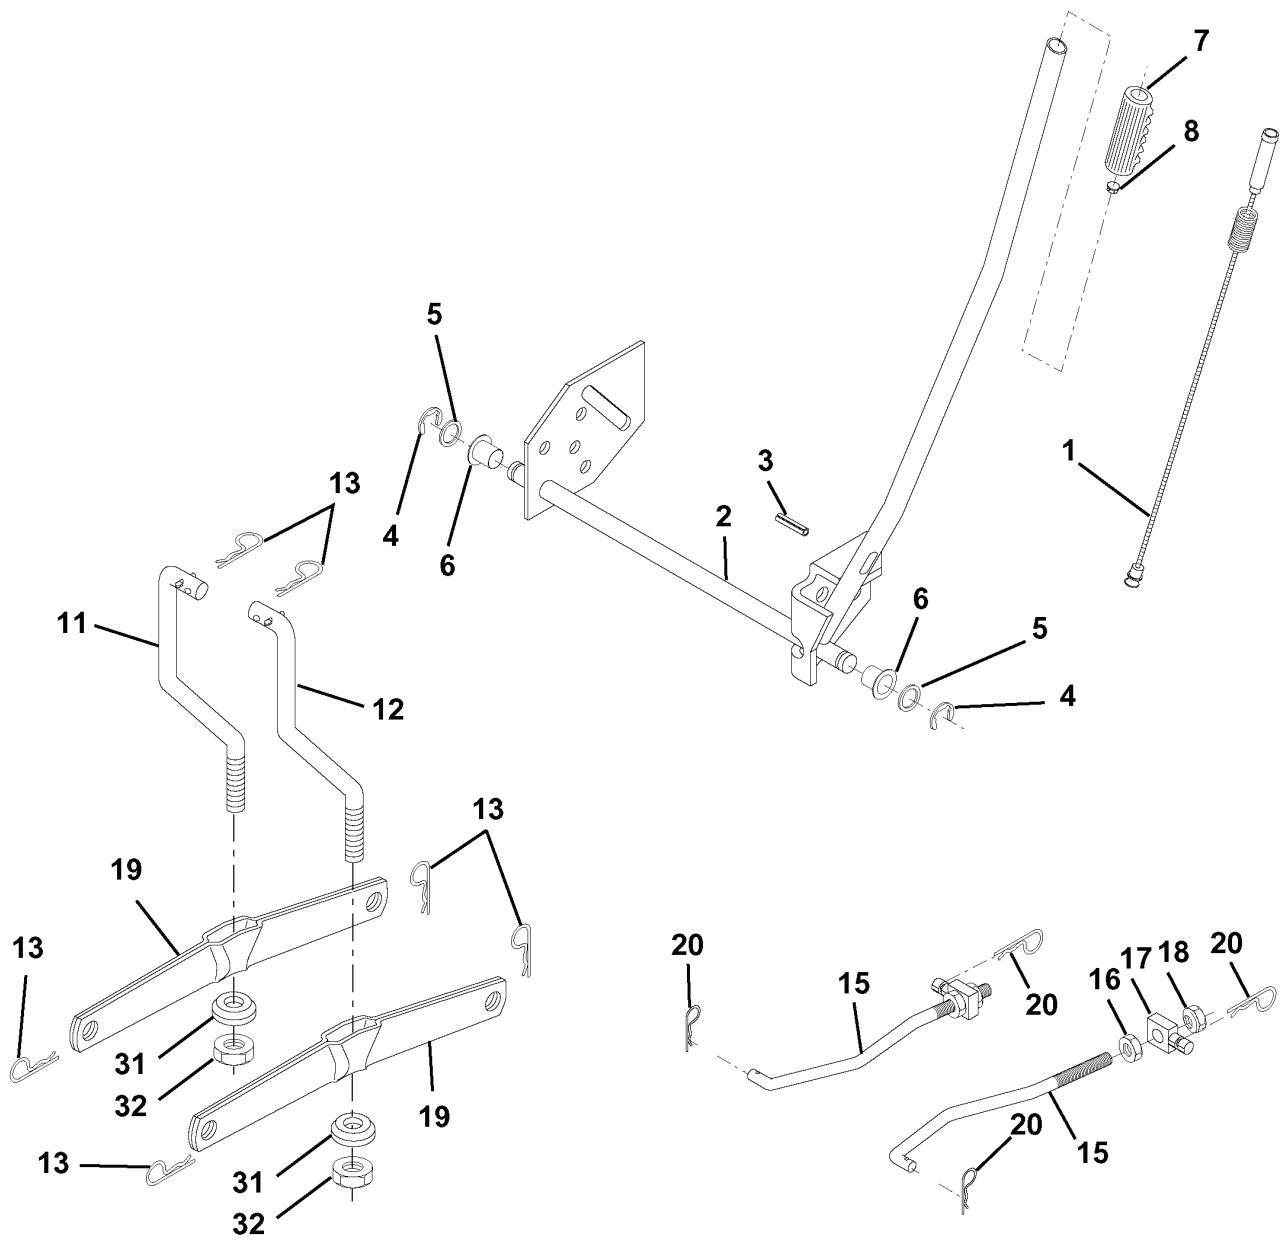

REPAIR PARTS

TRACTOR - MODEL NO. LTH130 (954140005H), PRODUCT NO. 954 14 00-05
MOWER LIFT

REF.	PART NO.	DESCRIPTION	REMARK	QTY.	KIT
1	532159460	WIRE		1	
2	532159471	LEVER		1	
3	532105767	PIN RETAINING SCREW		1	
4	812000002	RETAINER RING		1	
5	819211621	WASHER		1	
6	532120183	BEARING		1	
7	532109413	GRIP		1	
8	532124526	KNOB		1	
11	532139865	LINK		1	
12	532139866	LINK		1	
13	532124670	RETAINER RING		1	
15	532127218	LINK		1	
16	873350800	NUT		1	
17	532130171	BRACKET		1	
18	873680800	NUT		1	
19	532139868	LEVER		1	
20	532163552	CLIP		1	
31	532140302	BEARING		1	
32	873540600	NUT		1