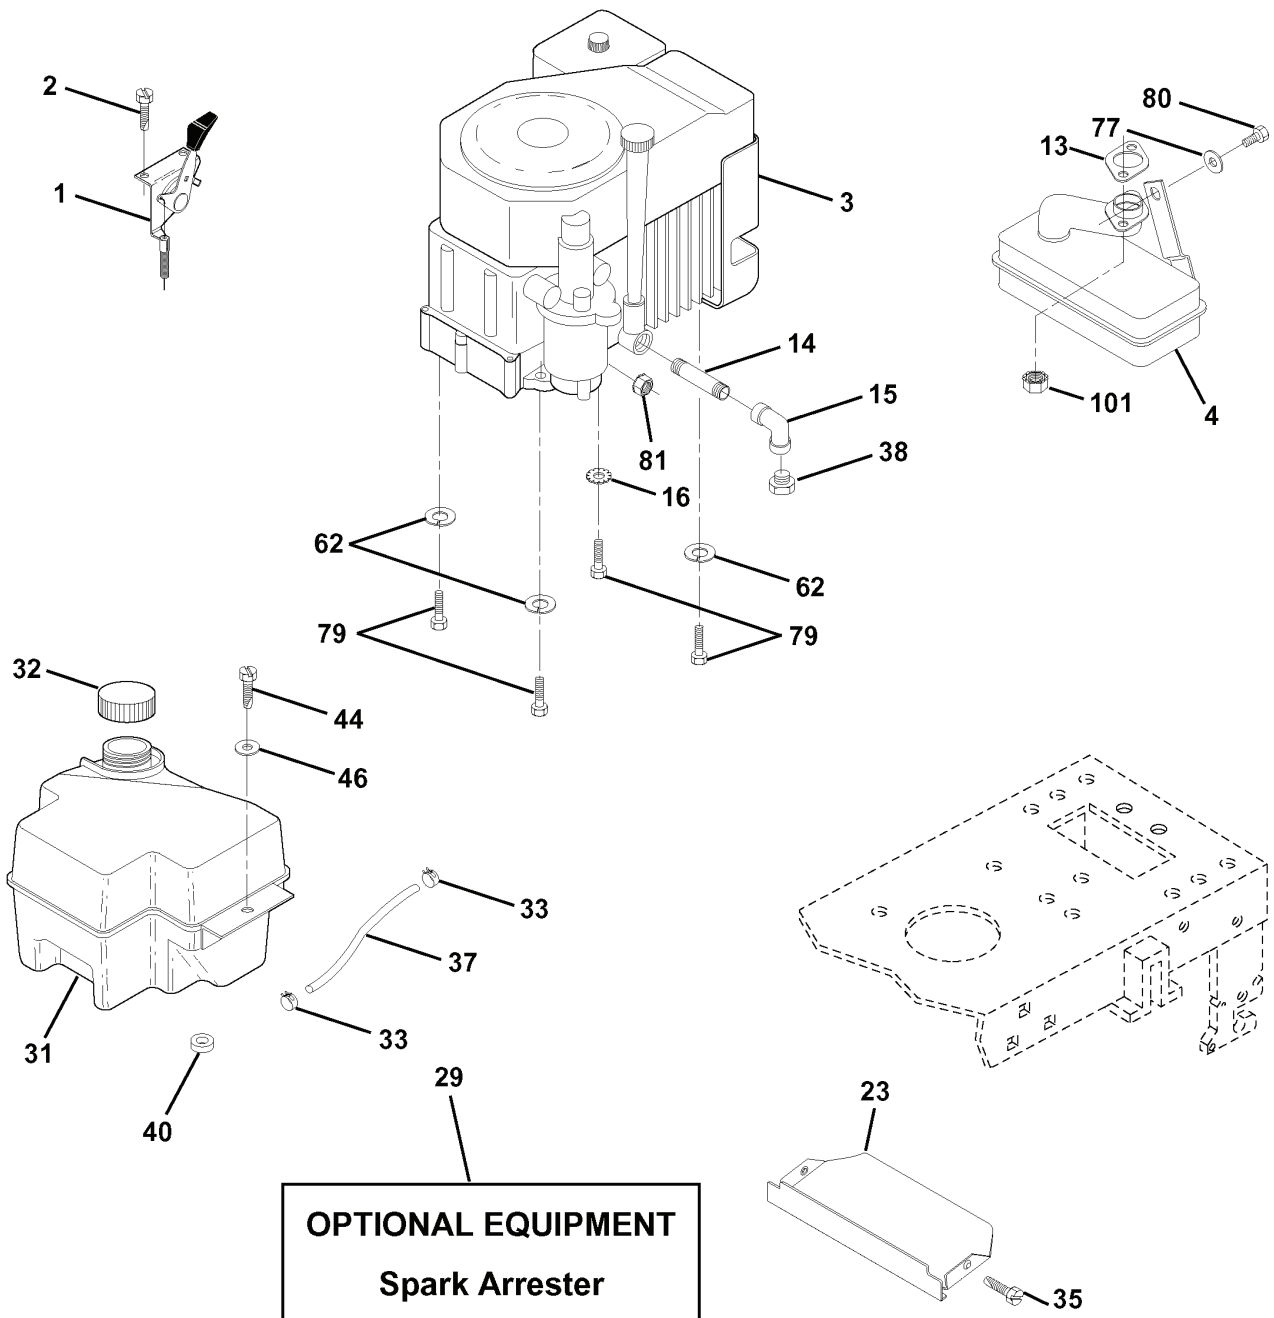

REPAIR PARTS

TRACTOR - MODEL NO. LTH130 (954140005H), PRODUCT NO. 954 14 00-05
ENGINE

REF.	PART NO.	DESCRIPTION	REMARK	QTY.	KIT
2	817720410	SCREW		1	
4	532137350	MUFFLER		1	
14	813280328	PIPENIPPLE		1	
15	813200300	ELBOW		1	
16	811050500	WASHER		1	
23	532159880	PROTECTOR		1	
29	532137180	SPARK ARRESTER KIT		1	
31	532161911	TANK		1	
32	532140527	FUEL CAP		1	
33	532123487	HOSE CLAMP		1	
35	817490512	SCREW		1	
37	532137040	HOSE		1	
40	532124028	BUSHING		1	
44	817490412	SCREW		1	
46	819091416	WASHER		1	
62	810040500	WASHER		1	
77	819101216	WASHER		1	
79	532125398	BOLT		1	
80	874760508	BOLT		1	
81	532128861	NUT		1	
101	532163305	NUT FLANGE M8-1.25 NON-		1