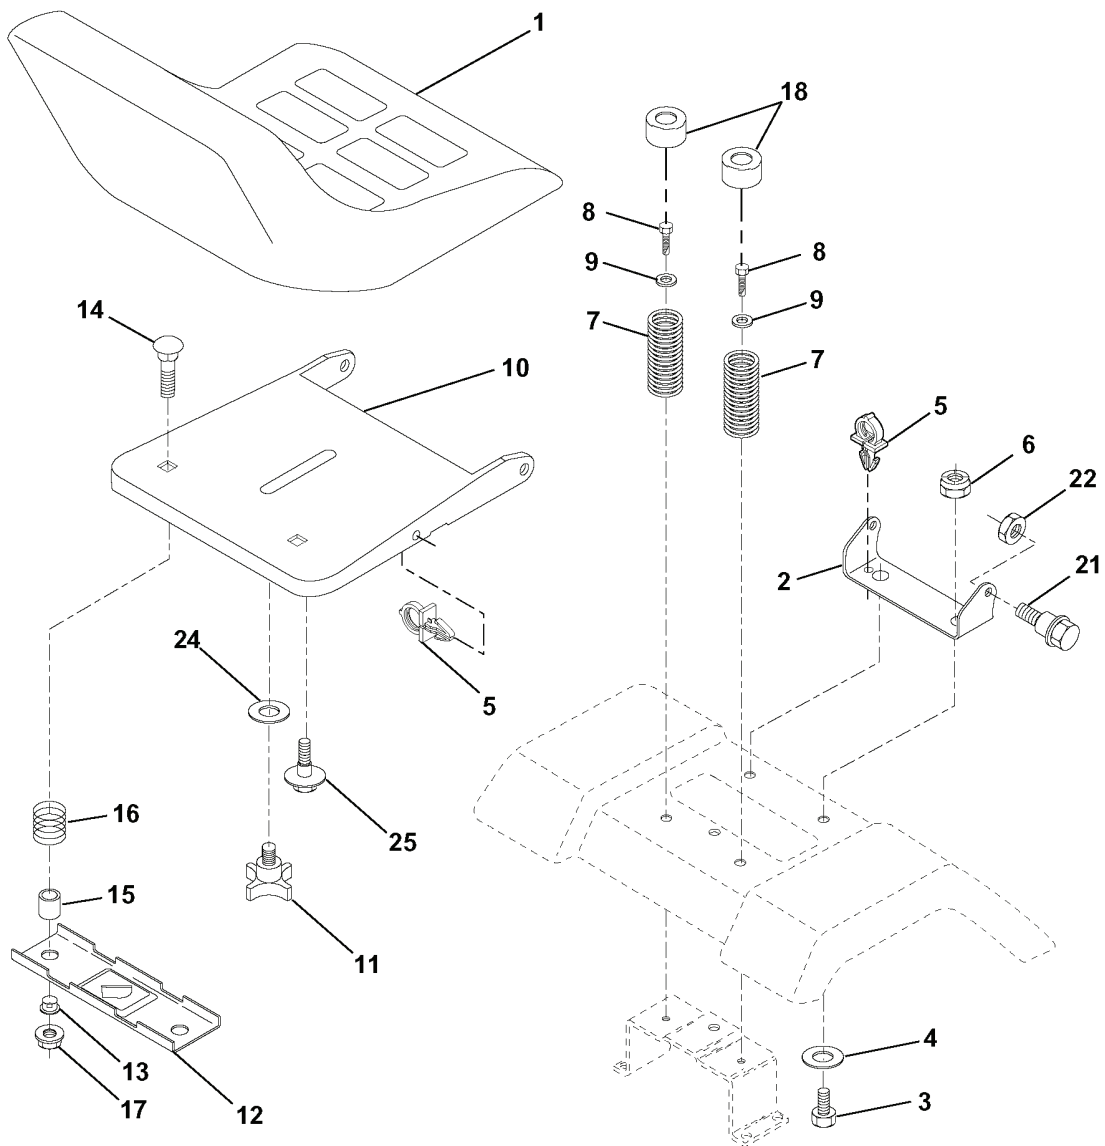

# REPAIR PARTS

TRACTOR - MODEL NO. LTH130 (954140005C), PRODUCT NO. 954 14 00-05  
MOWER LIFT

---

REF.	PART NO.	DESCRIPTION	REMARK	QTY.	KIT
1	532159460	WIRE		1	
2	532159471	LEVER		1	
3	532105767	PIN RETAINING SCREW		1	
4	812000002	RETAINER RING		1	
5	819211621	WASHER		1	
6	532120183	BEARING		1	
7	532109413	GRIP		1	
8	532124526	KNOB		1	
11	532139865	LINK		1	
12	532139866	LINK		1	
13	532124670	RETAINER RING		1	
15	532127218	LINK		1	
16	873350800	NUT		1	
17	532130171	BRACKET		1	
18	873800800	NUT		1	
19	532139868	LEVER		1	
20	532124660	CIRCLIP		1	
31	532140302	BEARING		1	
32	873540600	NUT		1	

## DECALS

---

REF.	PART NO.	DESCRIPTION	REMARK	QTY.	KIT
1	532157032	DECAL		1	
2	532157007	DECAL		1	
3	532150725	DECAL		1	
4	532150726	DECAL		1	
8	532137259	DECAL		1	
9	532150617	DECAL		1	
10	532157140	DECAL		1	
14	532160396	DECAL		1	
20	532145005	DECAL		1	
--	532154515	FOOT REST		1	
--	532154516	FOOT REST		1	
--	532138311	DECAL		1	
--	532142341	DECAL		1	
--	LSB42			1	
--	LC05	WHEEL WEIGHTS (PAIR)		1	
--	LBD48	SNOW BLADE		1	

# REPAIR PARTS

TRACTOR - MODEL NO. LTH130 (954140005C), PRODUCT NO. 954 14 00-05  
SEAT ASSEMBLY

---

REF.	PART NO.	DESCRIPTION	REMARK	QTY.	KIT
1	532140838	SEAT		1	
2	532140551	BRACKET		1	
3	874760616	BOLT		1	
4	819131610	WASHER		1	
5	532145006	CLIP		1	
6	873800600	NUT		1	
7	532124181	SPRING		1	
8	817490616	SCREW		1	
9	819131614	WASHER		1	
10	532155925	BRACKET		1	
11	532120068	KNOB		1	
12	532121246	BRACKET		1	
13	532121248	BUSHING		1	
14	872050412	BOLT		1	
15	532134300	SPACER		1	
16	532121250	SPRING		1	
17	532123976	LOCKNUT		1	
18	532124238	HUB CAP		1	
21	532153236	SCREW		1	
22	873800500	LOCK NUT		1	
24	819171912	WASHER		1	
25	532127018	BOLT		1	