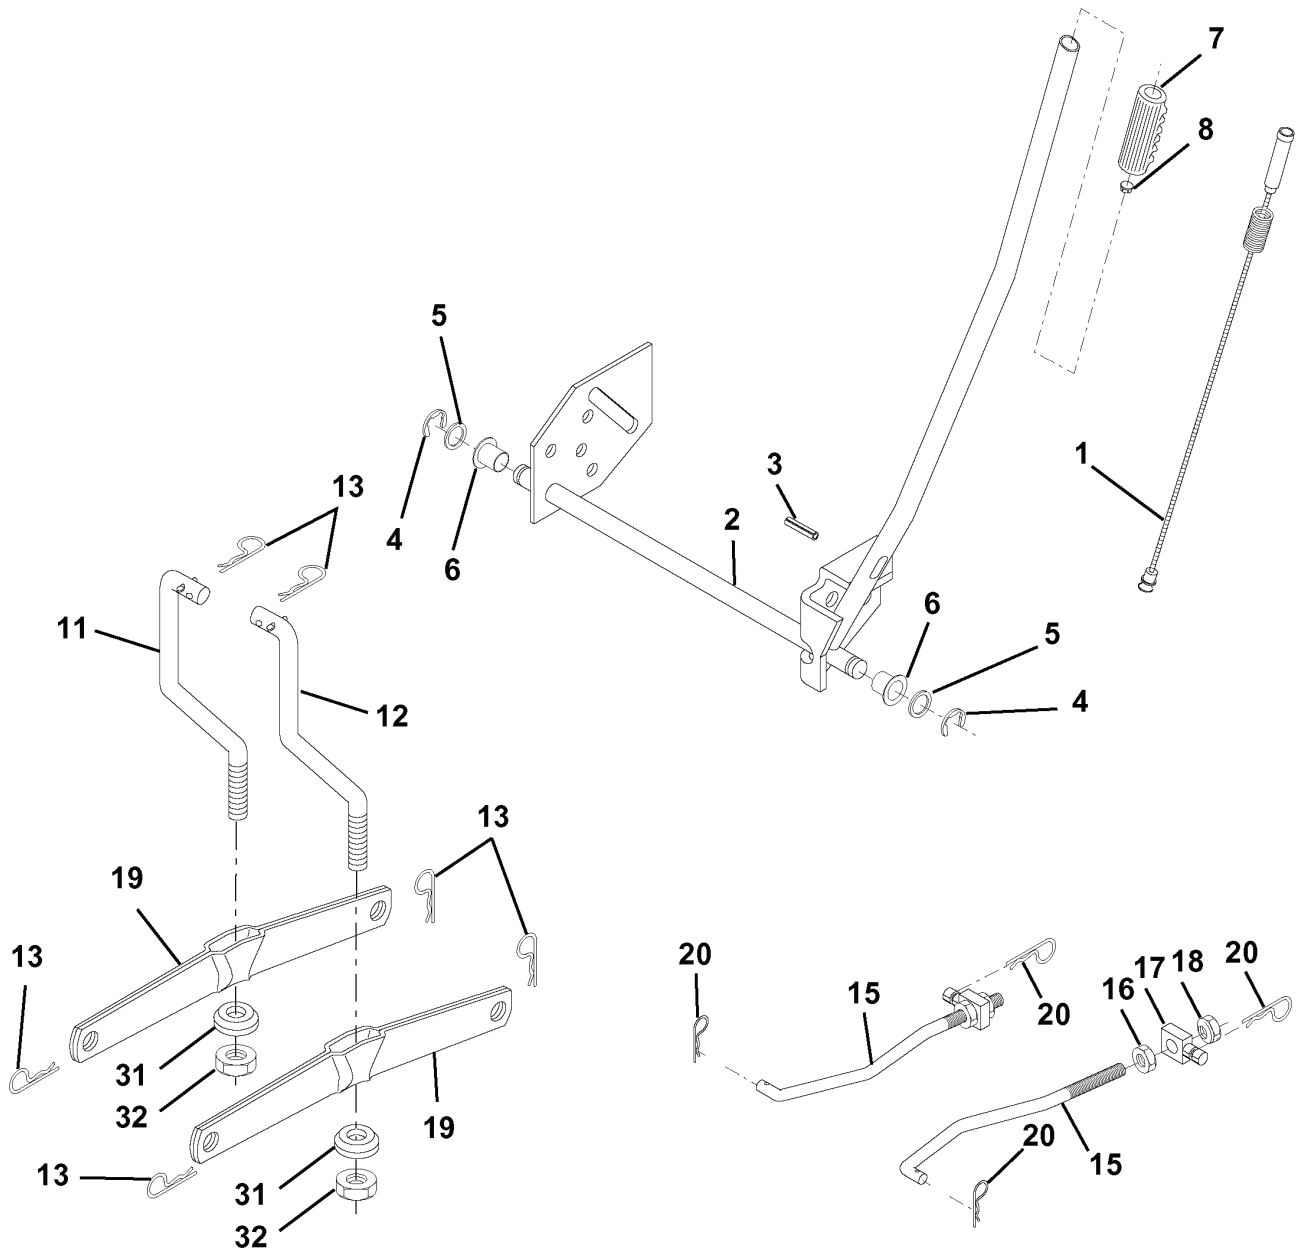

# REPAIR PARTS

TRACTOR - MODEL NO. LTH130 (954140005C), PRODUCT NO. 954 14 00-05

# REPAIR PARTS

TRACTOR - MODEL NO. LTH130 (954140005C), PRODUCT NO. 954 14 00-05  
MOWER LIFT

---

REF.	PART NO.	DESCRIPTION	REMARK	QTY.	KIT
1	532159460	WIRE		1	
2	532159471	LEVER		1	
3	532105767	PIN RETAINING SCREW		1	
4	812000002	RETAINER RING		1	
5	819211621	WASHER		1	
6	532120183	BEARING		1	
7	532109413	GRIP		1	
8	532124526	KNOB		1	
11	532139865	LINK		1	
12	532139866	LINK		1	
13	532124670	RETAINER RING		1	
15	532127218	LINK		1	
16	873350800	NUT		1	
17	532130171	BRACKET		1	
18	873800800	NUT		1	
19	532139868	LEVER		1	
20	532124660	CIRCLIP		1	
31	532140302	BEARING		1	
32	873540600	NUT		1	

# REPAIR PARTS

TRACTOR - MODEL NO. LTH130 (954140005C), PRODUCT NO. 954 14 00-05  
SEAT ASSEMBLY

---

REF.	PART NO.	DESCRIPTION	REMARK	QTY.	KIT
1	532140838	SEAT		1	
2	532140551	BRACKET		1	
3	874760616	BOLT		1	
4	819131610	WASHER		1	
5	532145006	CLIP		1	
6	873800600	NUT		1	
7	532124181	SPRING		1	
8	817490616	SCREW		1	
9	819131614	WASHER		1	
10	532155925	BRACKET		1	
11	532120068	KNOB		1	
12	532121246	BRACKET		1	
13	532121248	BUSHING		1	
14	872050412	BOLT		1	
15	532134300	SPACER		1	
16	532121250	SPRING		1	
17	532123976	LOCKNUT		1	
18	532124238	HUB CAP		1	
21	532153236	SCREW		1	
22	873800500	LOCK NUT		1	
24	819171912	WASHER		1	
25	532127018	BOLT		1	