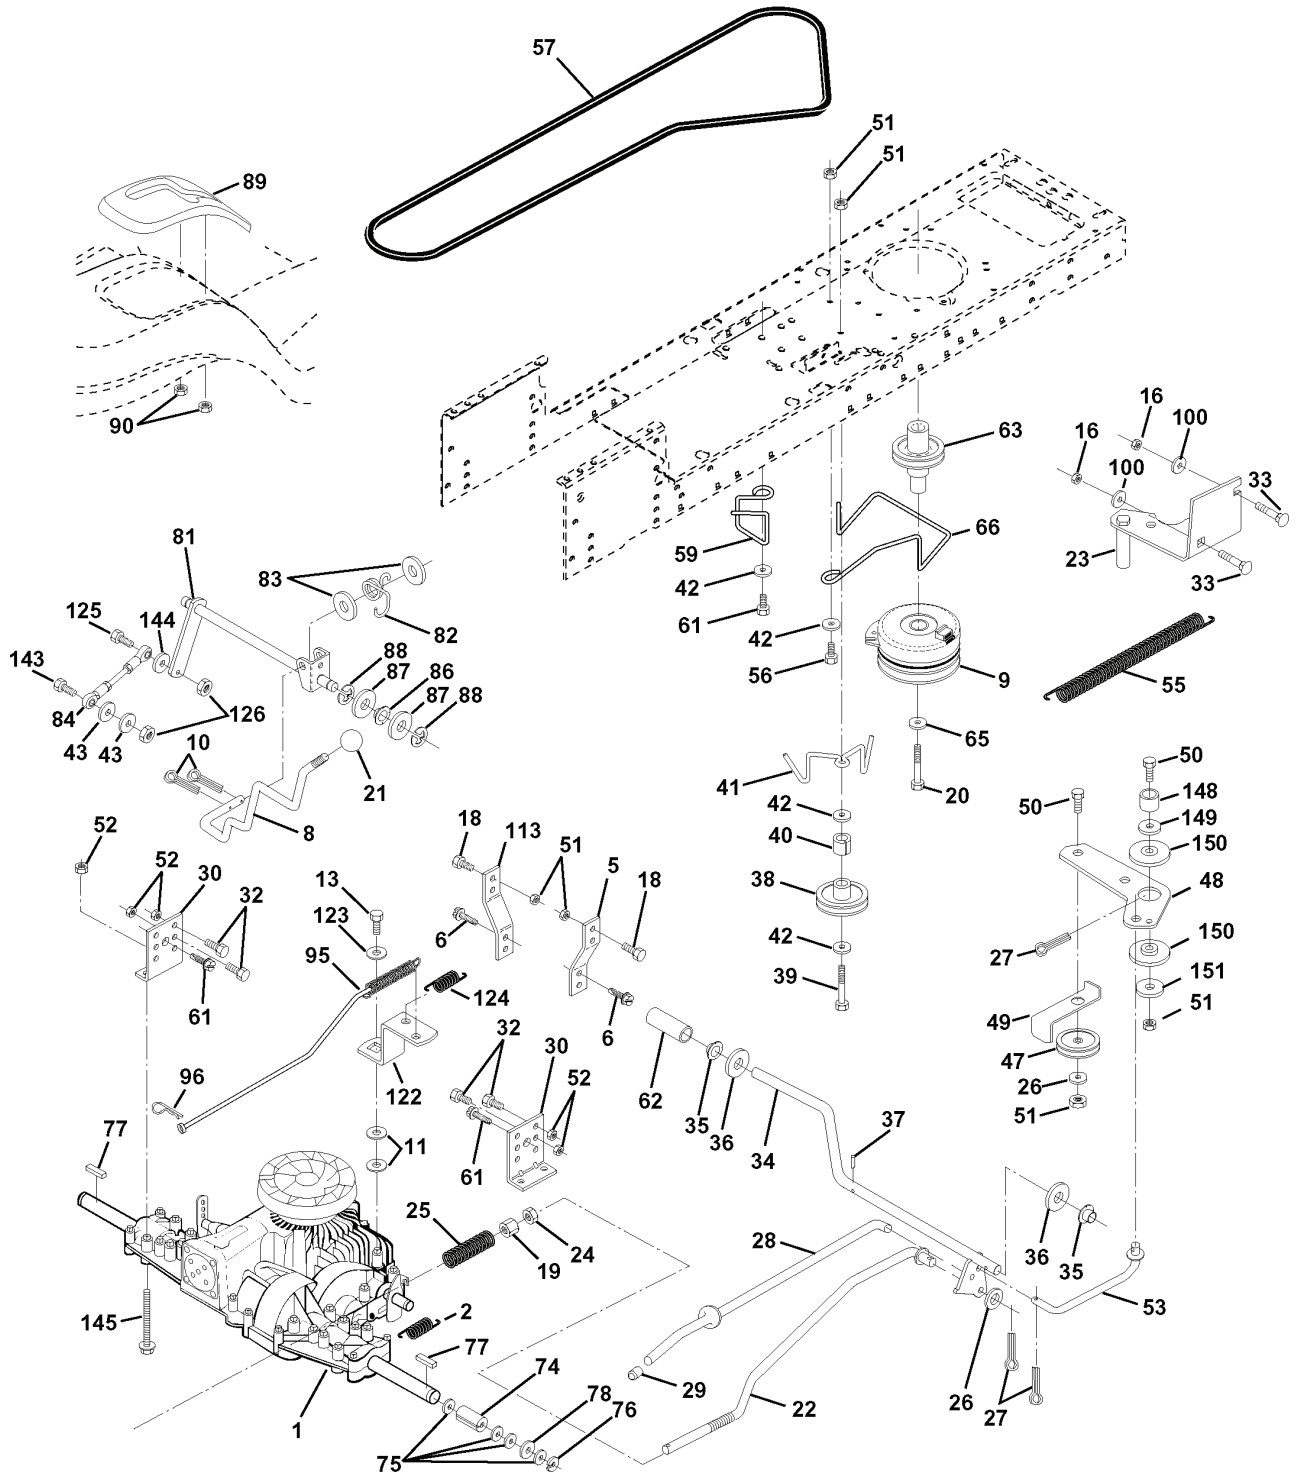

REPAIR PARTS

TRACTOR - MODEL NO. LTH130 (954140005C), PRODUCT NO. 954 14 00-05

DRIVE

REF.	PART NO.	DESCRIPTION	REMARK	QTY.	KIT
2	532146682	SPRING		1	
5	532121520	BRACKET		1	
6	817490512	SCREW		1	
8	532154792	ROD		1	
9	532145028	CLUTCH		1	
10	876020416	SPLIT PIN		1	
11	532105701	WASHER		1	
13	874550412	BOLT		1	
15	874490544	SCREW		1	
16	873800500	LOCK NUT		1	
18	874780616	BOLT		1	
19	873800600	NUT		1	
20	532150280	SCREW		1	
21	532121274	KNOB		1	
22	532130804	ROD		1	
23	532154978	BRACKET		1	
24	873350600	NUT		1	
25	532106888	SPRING		1	
26	819131316	WASHER		1	
27	876020412	SPLIT PIN		1	
28	532145204	ROD		1	
29	532071673	COVER		1	
30	532130807	BRACKET		1	
32	874760512	BOLT		1	
33	872140506	BOLT		1	
34	532155071	SHAFT		1	
35	532120183	BEARING		1	
36	819211616	WASHER		1	
37	532124963	PIN RETAINING SCREW		1	
38	532123674	PULLEY		1	
39	874760644	BOLT		1	
40	532124965	SPACER		1	
41	532154777	TENSIONER		1	
42	819131312	WASHER		1	
43	819111012	WASHER		1	
47	532127783	PULLEY		1	
48	532154604	GUIDE		1	
49	532123205	BELT GUIDE		1	
50	874760624	BOLT		1	
51	873680600	NUT		1	
52	873680500	NUT		1	
53	532105710	LINK		1	
55	532105709	SPRING		1	
56	874760620	BOLT		1	
57	532156971	V-BELT		1	
59	532140312	BELT GUIDE		1	
61	817490612	SCREW		1	
62	532124872	PEDAL RUBBER		1	
63	532145868	PULLEY		1	
65	810040700	WASHER		1	
66	532154778	TENSIONER		1	
75	532121749	WASHER		1	
76	812000001	RETAINER RING		1	
77	532123583	KEY		1	
78	532121748	WASHER		1	
82	532123782	TORSION SPRING		1	
83	819171216	WASHER		1	
86	532071208	BUSHING		1	
87	819212016	WASHER		1	
88	812000008	CLIP		1	
89	532154882	BRACKET		1	
90	532124346	NUT		1	
95	532156970	TIGE HYDROSTATIQUE	156970	1	
96	532124788	RETAINER RING		1	
100	819111216	WASHER		1	
113	532127285	BRACKET		1	
118	532154774	SPACER		1	
121	532154419	CLUTCH		1	
122	532156963	PLATE		1	
123	819091016	WASHER		1	
124	532156967	RECOIL SPRING		1	
125	874780516	BOLT		1	
126	532124949	NUT		1	
143	874780520	BOLT		1