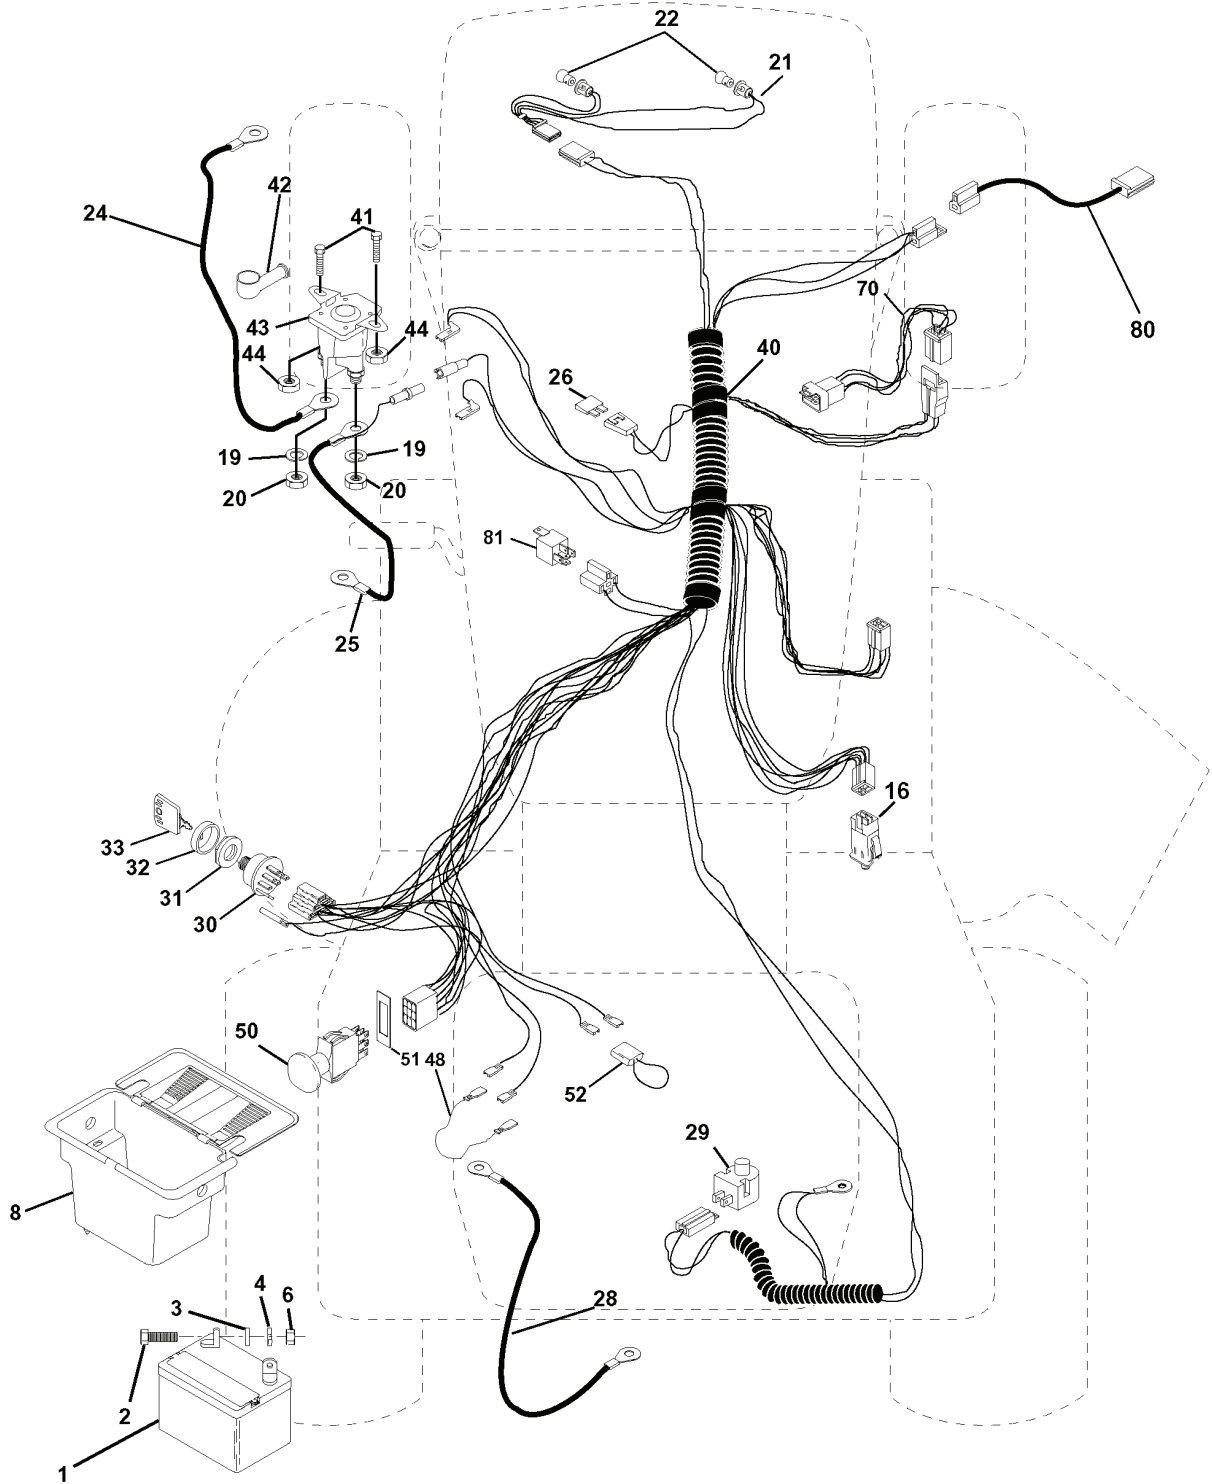

REPAIR PARTS

TRACTOR - MODEL NO. LTH130 (954140005C), PRODUCT NO. 954 14 00-05

ELECTRICAL

REF.	PART NO.	DESCRIPTION	REMARK	QTY.	KIT
1	532144925	BATTERY		1	
2	874760412	BOLT		1	
3	819091016	WASHER		1	
4	810040400	WASHER		1	
6	873220400	NUT		1	
8	532156417	BOX		1	
16	532153664	SWITCH		1	
19	810090400	WASHER		1	
20	873350400	NUT		1	
21	532136850	HARNESS		1	
22	532004152	BULB		1	
24	532124780	CABLE		1	
25	532146147	CABLE		1	
26	532108824	FUSE		1	
28	532124773	CABLE		1	
29	532160784	SWITCH		1	
30	532140301	SWITCH		1	
31	532124211	NUT		1	
32	532141226	COVER		1	
33	532122147	KEY		1	
40	532160720	CABLE ASSY		1	
41	871110408	BOLT		1	
42	532131563	COVER		1	
43	532145673	SOLENOID		1	
44	873640400	NUT		1	
48	532140844	ADAPTER		1	
50	532154959	SWITCH		1	
51	532140405	FRAME		1	
52	532141940	WIRE		1	
70	532142621	HARNESS		1	
80	532146685	CABLE ASSY		1	
81	532109748	RELAY		1