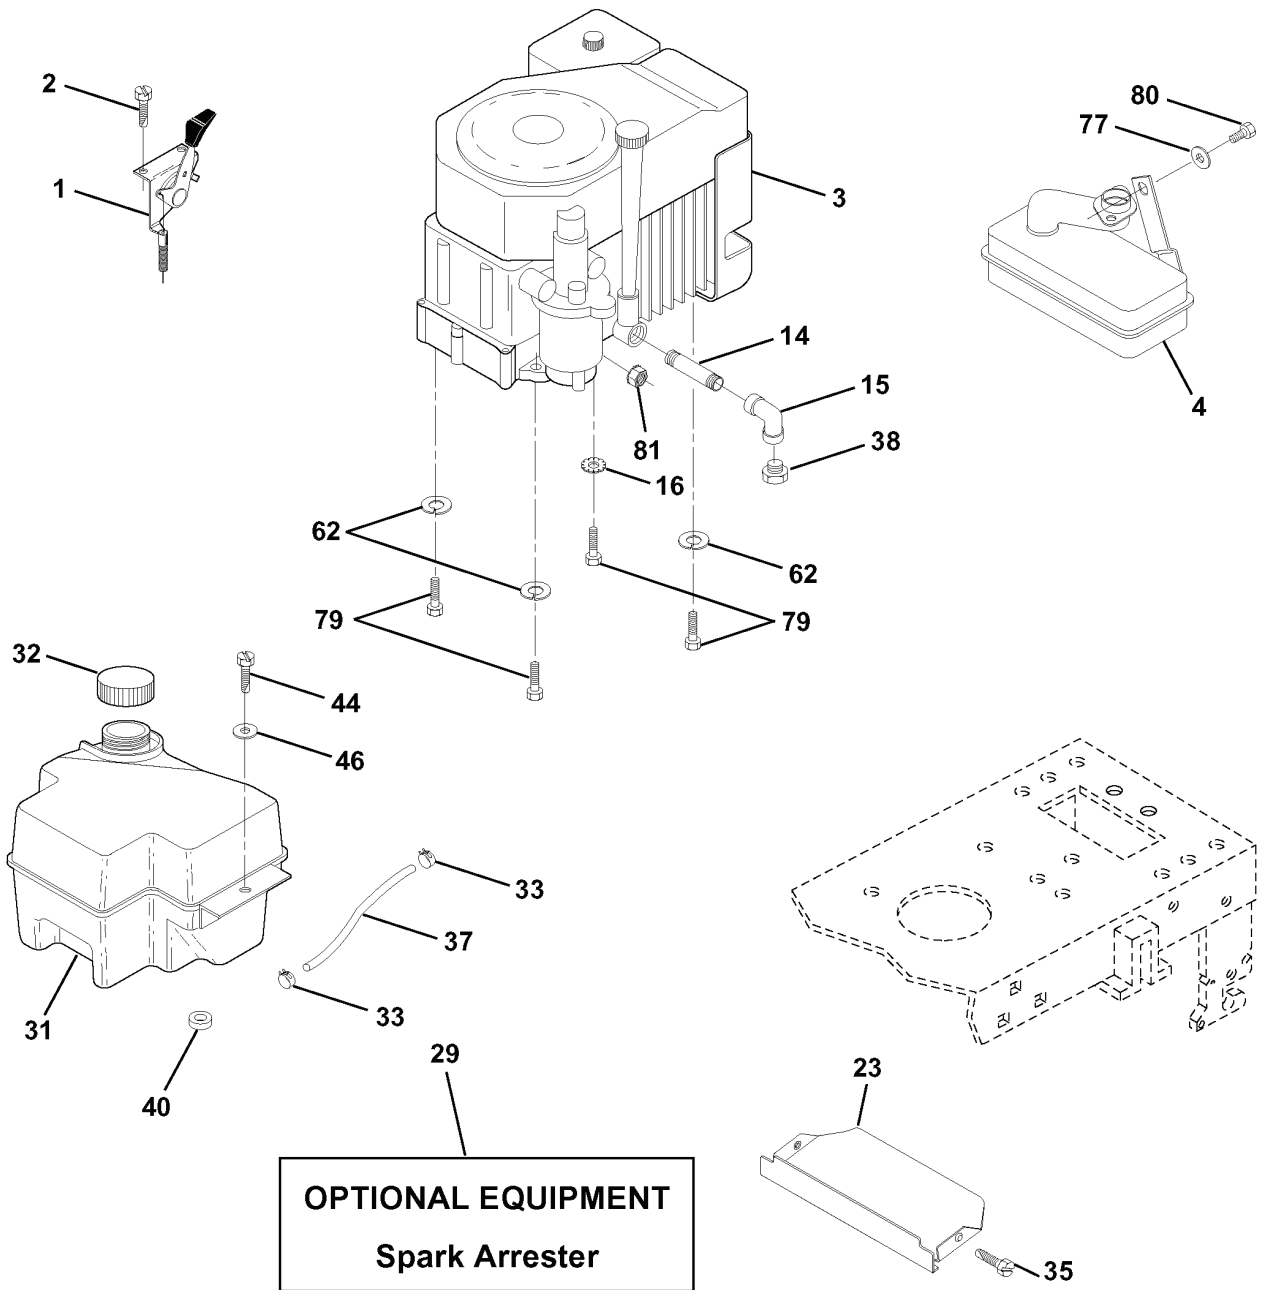

REPAIR PARTS

TRACTOR - MODEL NO. LTH130 (954140005C), PRODUCT NO. 954 14 00-05
ENGINE

REF.	PART NO.	DESCRIPTION	REMARK	QTY.	KIT
2	817720410	SCREW		1	
4	532137350	MUFFLER		1	
14	813280328	PIPENIPPLE		1	
15	813200300	ELBOW		1	
16	811050500	WASHER		1	
23	532156123	PROTECTOR		1	
29	532137180	SPARK ARRESTER KIT		1	
31	532140280	TANK		1	
32	532140527	FUEL CAP		1	
33	532123487	HOSE CLAMP		1	
35	817490512	SCREW		1	
37	532137040	HOSE		1	
40	532124028	BUSHING		1	
44	817490412	SCREW		1	
46	819091416	WASHER		1	
62	810040500	WASHER		1	
77	819101216	WASHER		1	
79	532125398	BOLT		1	
80	874760508	BOLT		1	
81	532128861	NUT		1