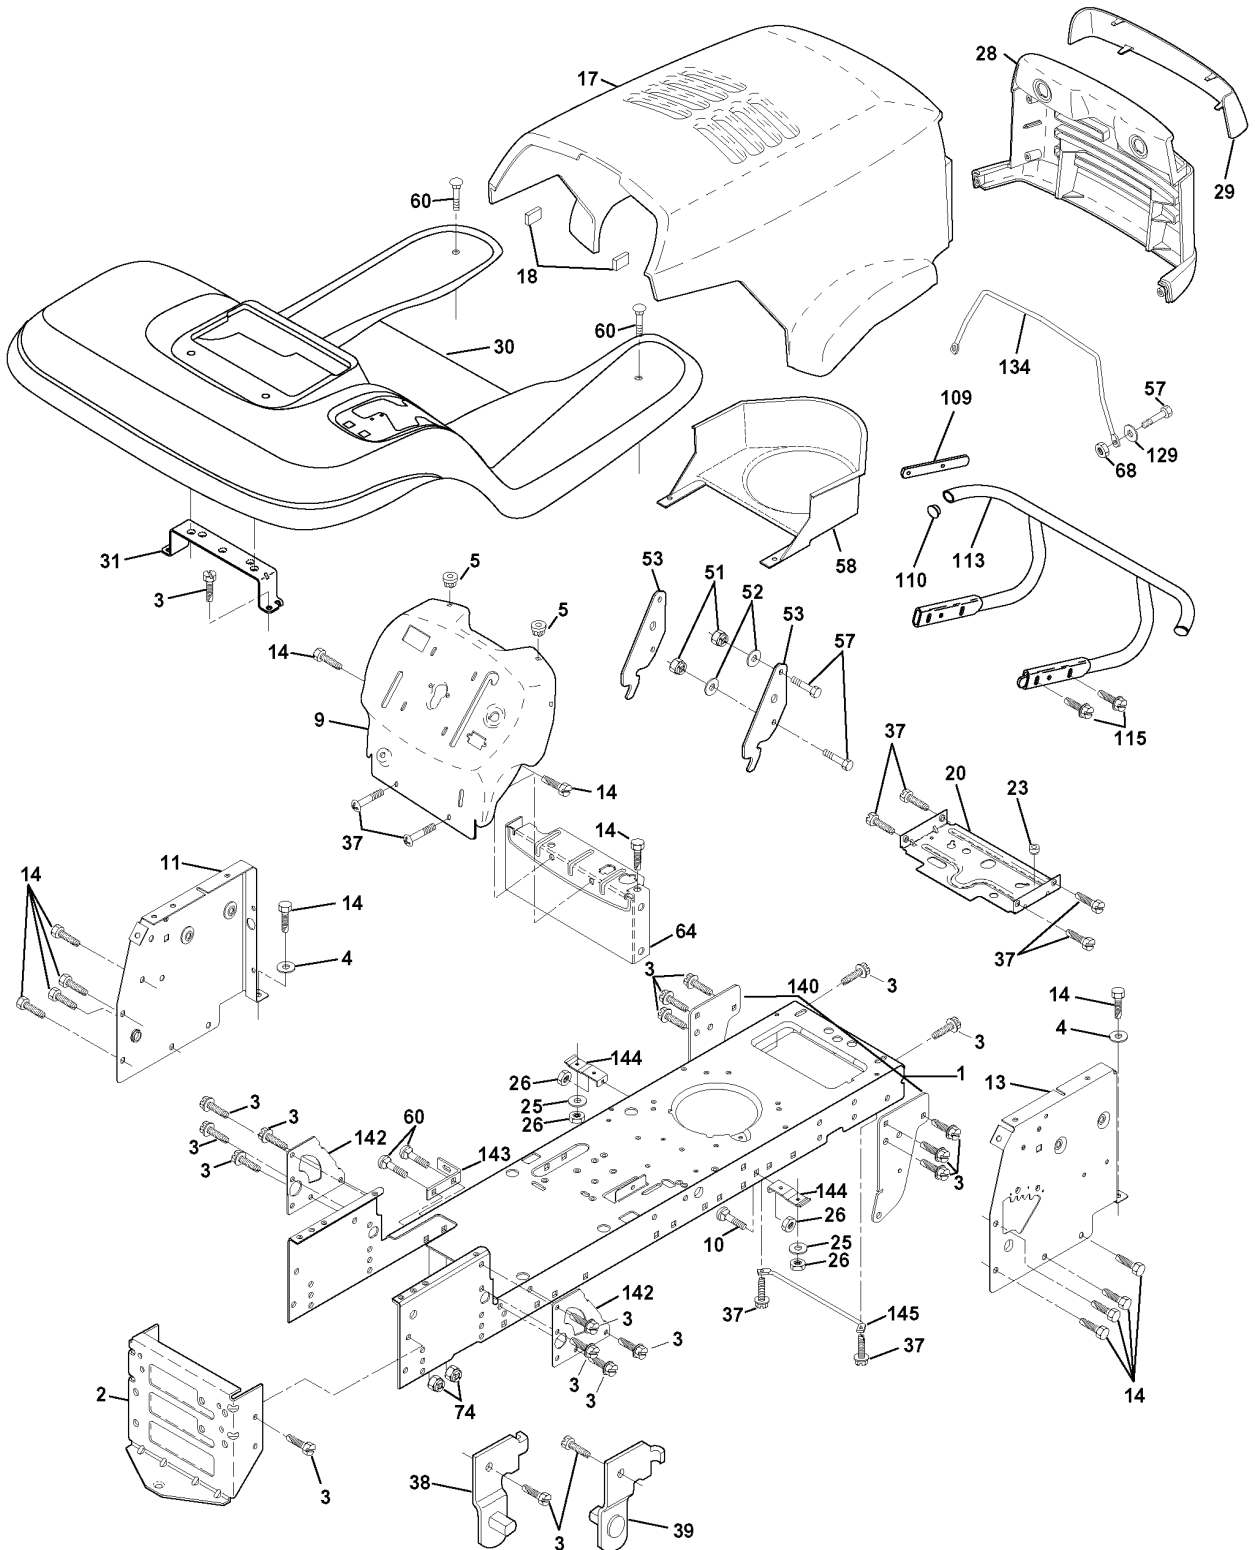

REPAIR PARTS

TRACTOR - MODEL NO. LTH130 (954140005C), PRODUCT NO. 954 14 00-05
CHASSIS AND ENCLOSURES

REF.	PART NO.	DESCRIPTION	REMARK	QTY.	KIT
1	532159527	FRAME		1	
2	532140356	DRAWBAR		1	
3	817490612	SCREW		1	
4	819131216	WASHER		1	
5	532155272	DAMPER		1	
10	872140608	BOLT		1	
11	532155927	PLATE		1	
13	532157262	PLATE		1	
14	817490608	SCREW		1	
17	532156051	HOOD		1	
18	532126938	DAMPER		1	
20	532156437	PLATE		1	
23	532124028	BUSHING		1	
25	819131312	WASHER		1	
26	873800600	NUT		1	
28	532149776	GRILL		1	
29	532149777	LENS		1	
30	532156489	GUARD		1	
31	532139976	BRACKET		1	
37	817490508	SCREW		1	
38	532139886	BRACKET		1	
39	532139887	BRACKET		1	
51	873800400	NUT		1	
52	819091416	WASHER		1	
53	532150067	BRACKET		1	
57	874780412	BOLT		1	
58	532150127	AIR CONDUCTOR		1	
60	872140606	BOLT		1	
64	532154798	PANEL		1	
68	873510400	NUT		1	
71	873680400	NUT		1	
74	873680600	NUT		1	
109	532141461	SUPPORT PARE-CHOCS (EXT)141461		1	
110	532143679	PLUG		1	
115	817490620	SCREW		1	
122	532157301	BRACKET		1	
123	532152927	SCREW		1	
129	819091016	WASHER		1	
134	532160219	ROD		1	
140	532158418	BRACKET		1	
142	532156095	PLATE		1	
143	532154966	BRACKET		1	
144	532154207	HOLDER		1	
145	532156524	SHAFT		1	
147	874760412	BOLT		1	
--	532005479	PLUG		1