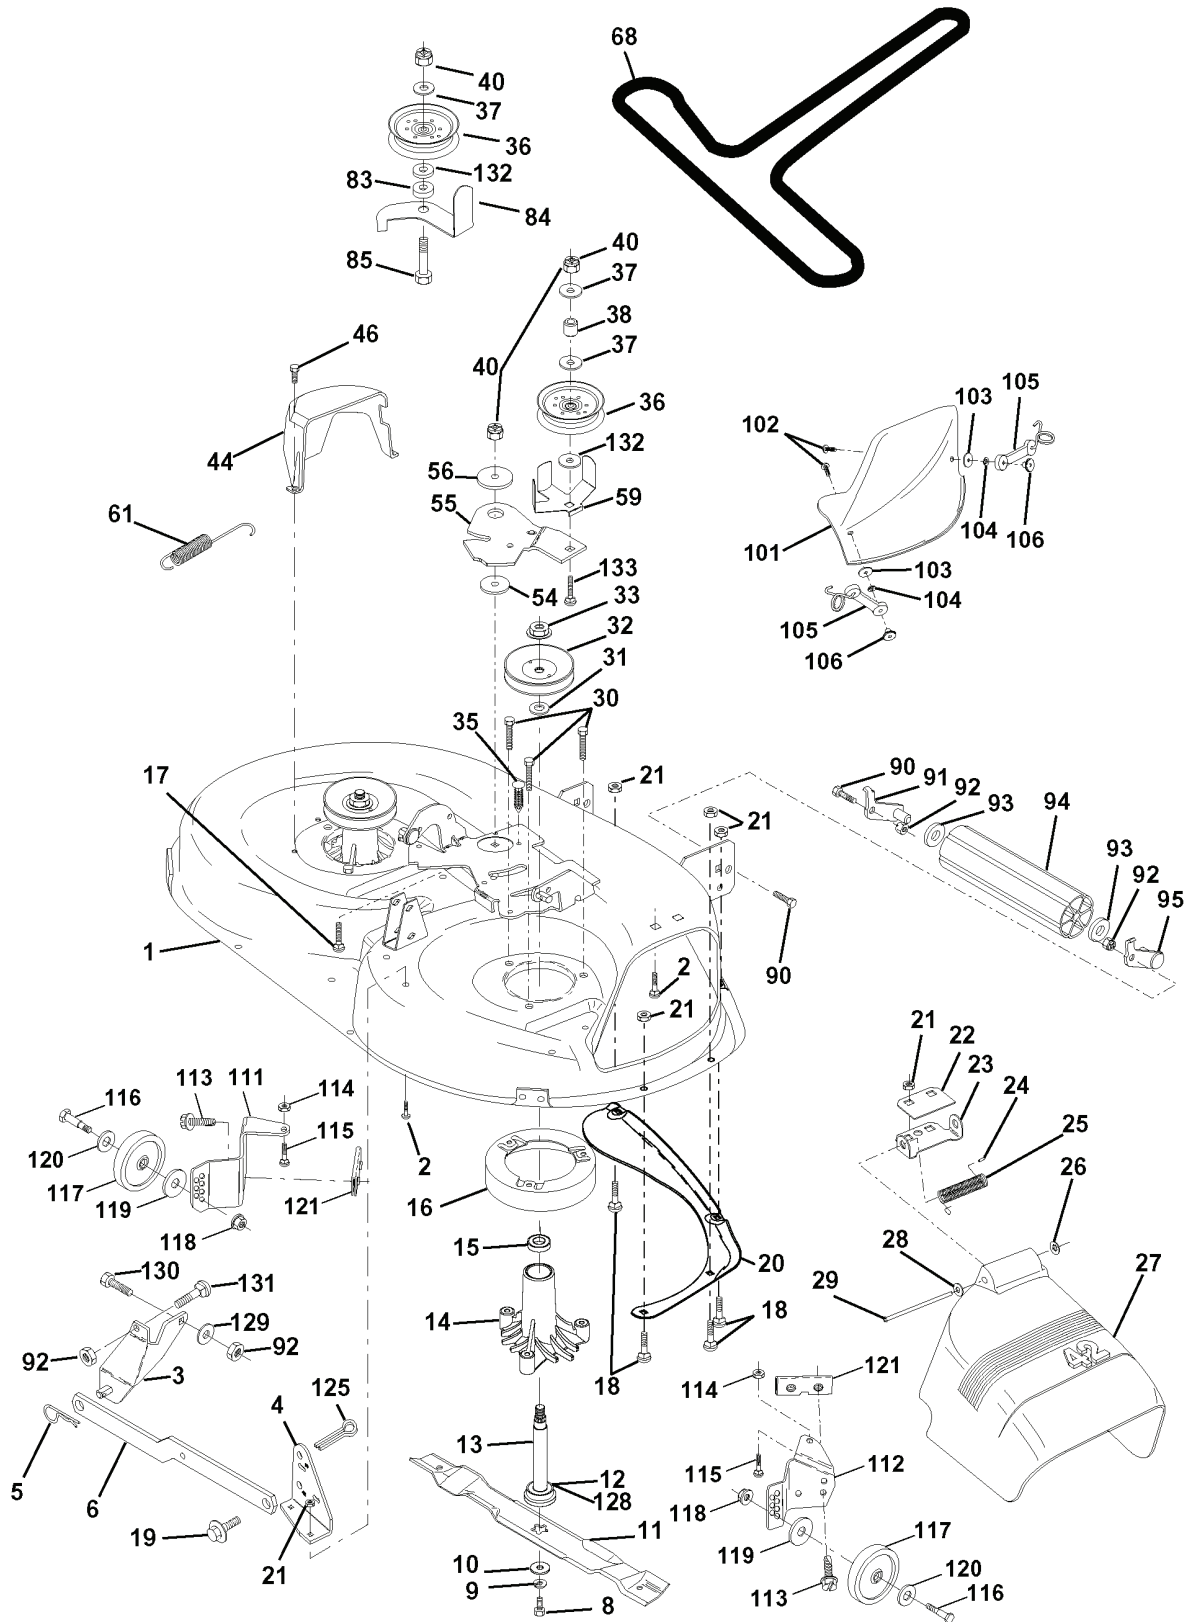

REPAIR PARTS

TRACTOR - MODEL NO. LTH130 (954140005C), PRODUCT NO. 954 14 00-05
MOWER DECK

REF.	PART NO.	DESCRIPTION	REMARK	QTY.	KIT
1	532144393	COVER		1	
2	872140506	BOLT		1	
3	532138017	BRACKE		1	
4	532138440	BRACKET		1	
5	532124670	RETAINER RING		1	
6	532130832	LEVER		1	
8	532850857	BOLT		1	
9	810030600	WASHER		1	
10	532140296	WASHER		1	
11	532134149	RIDE ON BLADE		1	
12	532129895	BEARING		1	
13	532137645	SHAFT		1	
14	532128774	BEARING HOUSING		1	
15	532110485	BEARING		1	
16	532140329	STRIPPER		1	
17	872110618	BOLT		1	
18	872140505	BOLT		1	
19	532132827	SPEC. BOLT		1	
20	532136888	BAFFLE		1	
21	873680500	NUT		1	
22	532134753	PLATE		1	
23	532131267	BRACKET		1	
24	532105304	HUB CAP		1	
25	532123713	SPRING		1	
26	532110452	NUT		1	
27	532130968	DEFLECTOR		1	
28	819111016	WASHER		1	
29	532131491	SHAFT		1	
30	532157722	SCREW		1	
31	532129963	WASHER		1	
32	532153535	PULLEY		1	
33	532137266	NUT		1	
35	532133835	XMAS TREE FASTNER		1	
36	532131494	PULLEY		1	
37	819131316	WASHER		1	
38	532132823	IDLER SPACER		1	
40	873680600	NUT		1	
44	532140088	GUARD		1	
46	532137729	SCREW		1	
54	532133943	WASHER		1	
55	532140084	LEVER		1	
56	532122052	SPACER		1	
59	532141043	GUARD		1	
61	532131950	SPRING		1	
68	532144200	BELT		1	
83	532120958	WASHER		1	
84	532156084	TENSIONER		1	
85	872140618	BOLT		1	
90	874760616	BOLT		1	
91	532132274	BRACKET		1	
92	873800600	NUT		1	
93	819171416	WASHER		1	
94	532132264	ROLLER		1	
95	532132273	BRACKET		1	
101	532136420	COVER		1	
102	871161010	SCREW		1	
103	819061216	WASHER		1	
104	810071000	WASHER		1	
105	532160793	LATCH		1	
106	532125004	NUT		1	
111	532155197	BRACKET		1	
112	532155198	BRACKET		1	
113	817490512	SCREW		1	
114	873510500	NUT		1	
115	872110504	BOLT		1	
116	532124842	BOLT		1	
117	532105455	WHEEL GAUGE		1	
118	873930600	NUT		1	
119	819121414	WASHER		1	
120	819171512	WASHER		1	
121	532143723	BRACKET		1	
125	876020816	PIN RETAINING SCREW		1	
128	532153390	GASKET		1	
129	819131312	WASHER		1	
130	874780616	BOLT		1	
131	872140608	BOLT		1	
132	819132203	WASHER		1	
133	872110622	BOLT		1