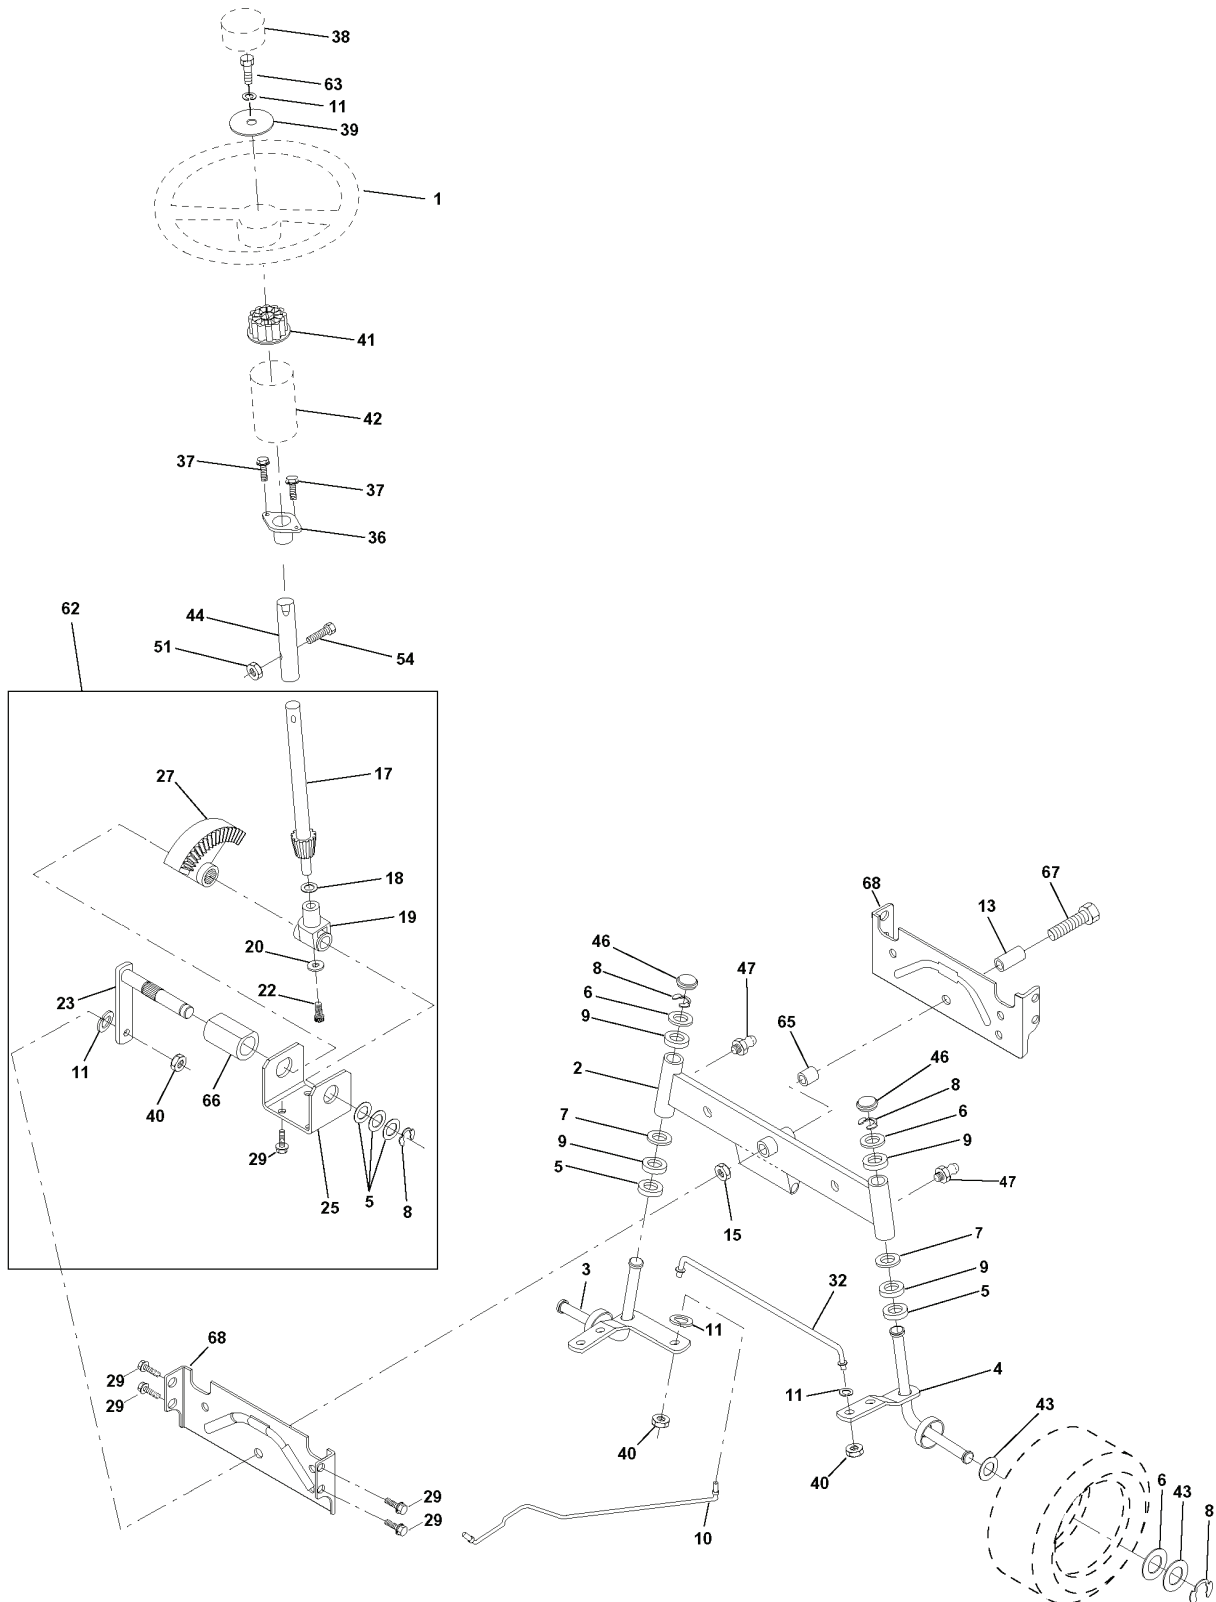

REPAIR PARTS

TRACTOR - MODEL NO. LTH130 (954140005C), PRODUCT NO. 954 14 00-05

STEERING ASSEMBLY

REF.	PART NO.	DESCRIPTION	REMARK	QTY.	KIT
1	532124415	STEERING WHEEL		1	
2	532137094	SHAFT		1	
3	532157479	SPINDLE		1	
4	532157478	SPINDLE		1	
5	532124931	WASHER		1	
6	532121748	WASHER		1	
7	819272016	WASHER		1	
8	812000029	RETAINER RING		1	
9	532124937	BEARING COL. STRG.		1	
10	532154432	LINK		1	
11	810040600	WASHER		1	
13	532154779	SPACER		1	
15	873901000	NUT		1	
17	532156546	SHAFT		1	
18	532057079	WASHER		1	
19	532124035	BRACKET		1	
20	532126684	SHIM		1	
22	871200410	SCREW		1	
23	532127501	SHAFT		1	
25	532154406	BRACKET		1	
27	532136874	ECCENTRIC DISC		1	
29	817490612	SCREW		1	
32	532137347	ROD		1	
36	532155099	BUSHING		1	
37	532152927	SCREW		1	
38	532124416	INSERT		1	
39	819133808	WASHER		1	
40	532124701	NUT		1	
41	532100711	ADAPTER		1	
42	532155092	SLEEVE		1	
43	532121749	WASHER		1	
44	532153720	STEERING PINION		1	
46	532121232	HUB CAP		1	
47	532124836	NIPPLE		1	
51	873800500	LOCK NUT		1	
53	873680600	NUT		1	
54	874780520	BOLT		1	
62	532156594	STEERING GEAR, KIT		1	
63	874780616	BOLT		1	
65	532154780	BUSHING		1	
66	532154404	BUSHING		1	
67	874781044	SCREW		1	
68	532154429	SHAFT		1	
69	532160367	SPACER		1	
70	874780636	BOLT		1