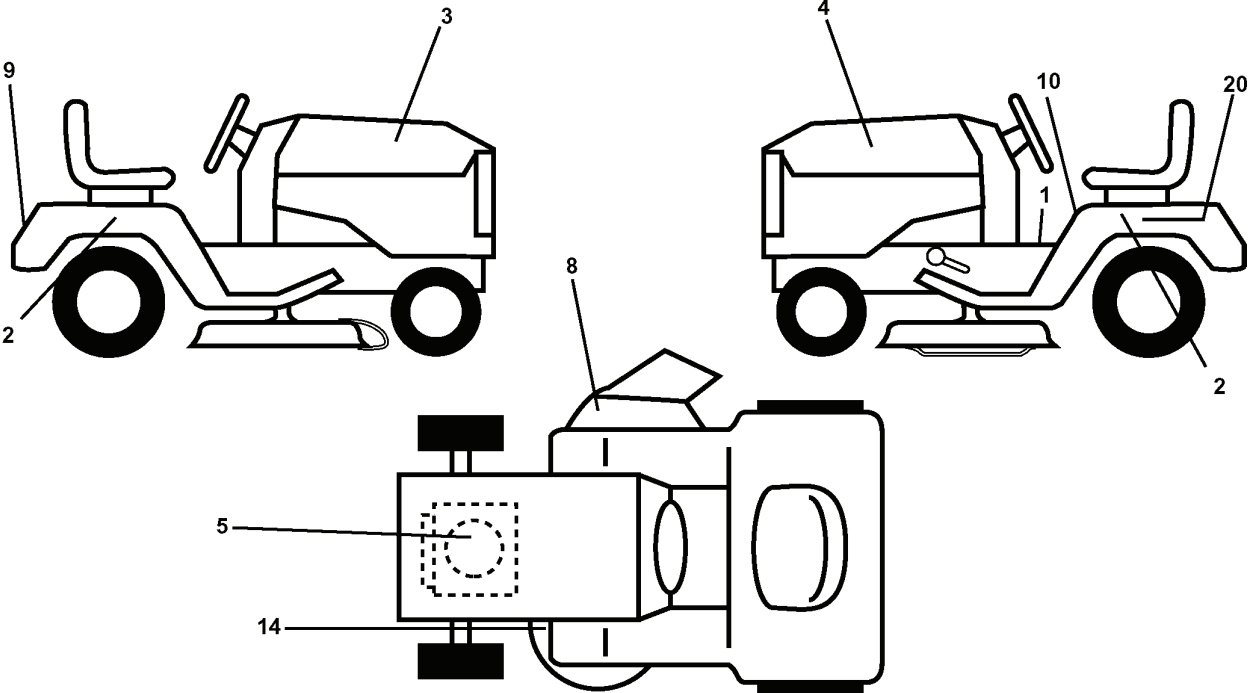

REPAIR PARTS

TRACTOR - MODEL NO. LTH130 (954140005C), PRODUCT NO. 954 14 00-05

DECALS

REF.	PART NO.	DESCRIPTION	REMARK	QTY.	KIT
1	532157032	DECAL		1	
2	532157007	DECAL		1	
3	532150725	DECAL		1	
4	532150726	DECAL		1	
8	532137259	DECAL		1	
9	532150617	DECAL		1	
10	532157140	DECAL		1	
14	532160396	DECAL		1	
20	532145005	DECAL		1	
--	532154515	FOOT REST		1	
--	532154516	FOOT REST		1	
--	532138311	DECAL		1	
--	532142341	DECAL		1	
--	LSB42			1	
--	LC05	WHEEL WEIGHTS (PAIR)		1	
--	LBD48	SNOW BLADE		1