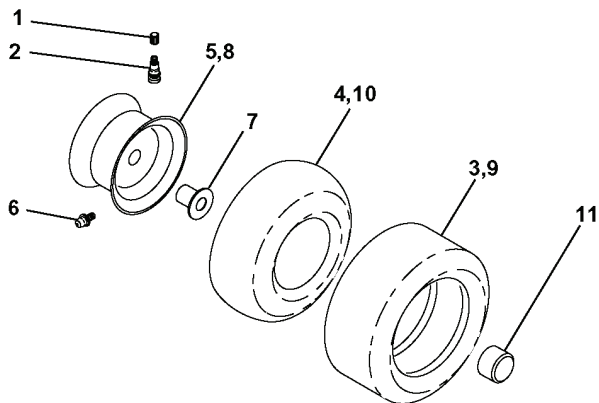

REPAIR PARTS

TRACTOR - MODEL NO. LTH130 (954140005C), PRODUCT NO. 954 14 00-05

WHEELS & TIRES

REF.	PART NO.	DESCRIPTION	REMARK	QTY.	KIT
1	532059192	CAP VALVE		1	
2	532065139	NIPPLE		1	
3	532106222	TIRE		1	
4	532059904	HOSE		1	
5	532138336	RIM		1	
6	532124957	FITTING		1	
7	532124959	BEARING		1	
8	532138337	RIM SPROCKET		1	
9	532124635	TIRE		1	
10	532124926	HOSE		1	
11	532104757	HUB CAP		1	
--	532144334	SEALING FOAM		1