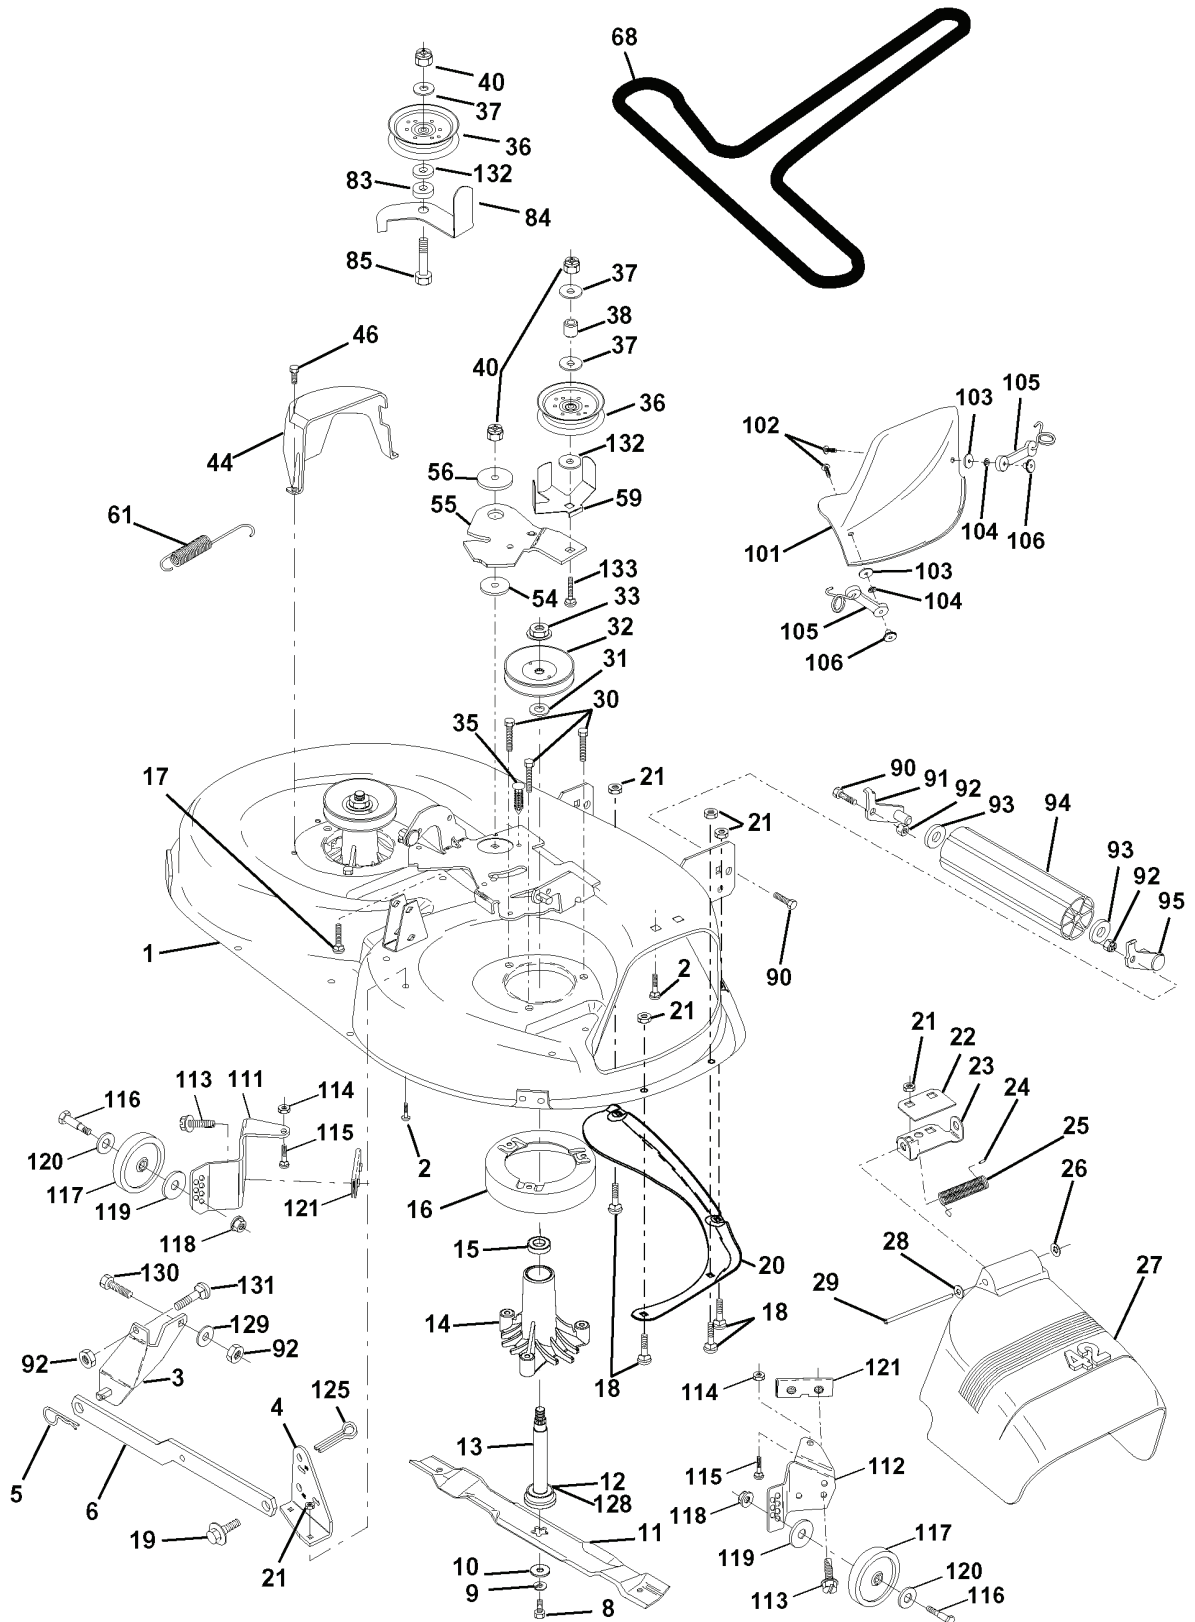

REPAIR PARTS

TRACTOR - MODEL NO. LTH130 (954140005B), PRODUCT NO. 954 14 00-05

MOWER DECK

REF.	PART NO.	DESCRIPTION	REMARK	QTY.	KIT
1	532144393	COVER		1	
2	872140506	BOLT		1	
3	532138017	BRACKE		1	
4	532138440	BRACKET		1	
5	532124670	RETAINER RING		1	
6	532130832	LEVER		1	
8	532850857	BOLT		1	
9	810030600	WASHER		1	
10	532140296	WASHER		1	
11	532134149	RIDE ON BLADE		1	
12	532129895	BEARING		1	
13	532137645	SHAFT		1	
14	532128774	BEARING HOUSING		1	
15	532110485	BEARING		1	
16	532140329	STRIPPER		1	
17	872110618	BOLT		1	
18	872140505	BOLT		1	
19	532132827	SPEC. BOLT		1	
20	532136888	BAFFLE		1	
21	873680500	NUT		1	
22	532134753	PLATE		1	
23	532131267	BRACKET		1	
24	532105304	HUB CAP		1	
25	532123713	SPRING		1	
26	532110452	NUT		1	
27	532130968	DEFLECTOR		1	
28	819111016	WASHER		1	
29	532131491	SHAFT		1	
30	532157722	SCREW		1	
31	532129963	WASHER		1	
32	532153535	PULLEY		1	
33	532137266	NUT		1	
35	532133835	XMAS TREE FASTNER		1	
36	532131494	PULLEY		1	
37	819131316	WASHER		1	
38	532132823	IDLER SPACER		1	
40	873680600	NUT		1	
44	532140088	GUARD		1	
46	532137729	SCREW		1	
54	532133943	WASHER		1	
55	532140084	LEVER		1	
56	532122052	SPACER		1	
59	532141043	GUARD		1	
61	532131950	SPRING		1	
68	532144200	BELT		1	
83	532120958	WASHER		1	
84	532156084	TENSIONER		1	
85	872140618	BOLT		1	
90	874760616	BOLT		1	
91	532132274	BRACKET		1	
92	873800600	NUT		1	
93	819171416	WASHER		1	
94	532132264	ROLLER		1	
95	532132273	BRACKET		1	
101	532136420	COVER		1	
102	871161010	SCREW		1	
103	819061216	WASHER		1	
104	810071000	WASHER		1	
105	532130758	LATCH		1	
106	532125004	NUT		1	
111	532155197	BRACKET		1	
112	532155198	BRACKET		1	
113	817490512	SCREW		1	
114	873510500	NUT		1	
115	872110504	BOLT		1	
116	532124842	BOLT		1	
117	532105455	WHEEL GAUGE		1	
118	873930600	NUT		1	
119	819121414	WASHER		1	
120	819171512	WASHER		1	
121	532143723	BRACKET		1	
125	876020816	PIN RETAINING SCREW		1	
128	532153390	GASKET		1	
129	819131312	WASHER		1	
130	874780616	BOLT		1	
131	872140608	BOLT		1	
132	819132203	WASHER		1	
133	872110622	BOLT		1