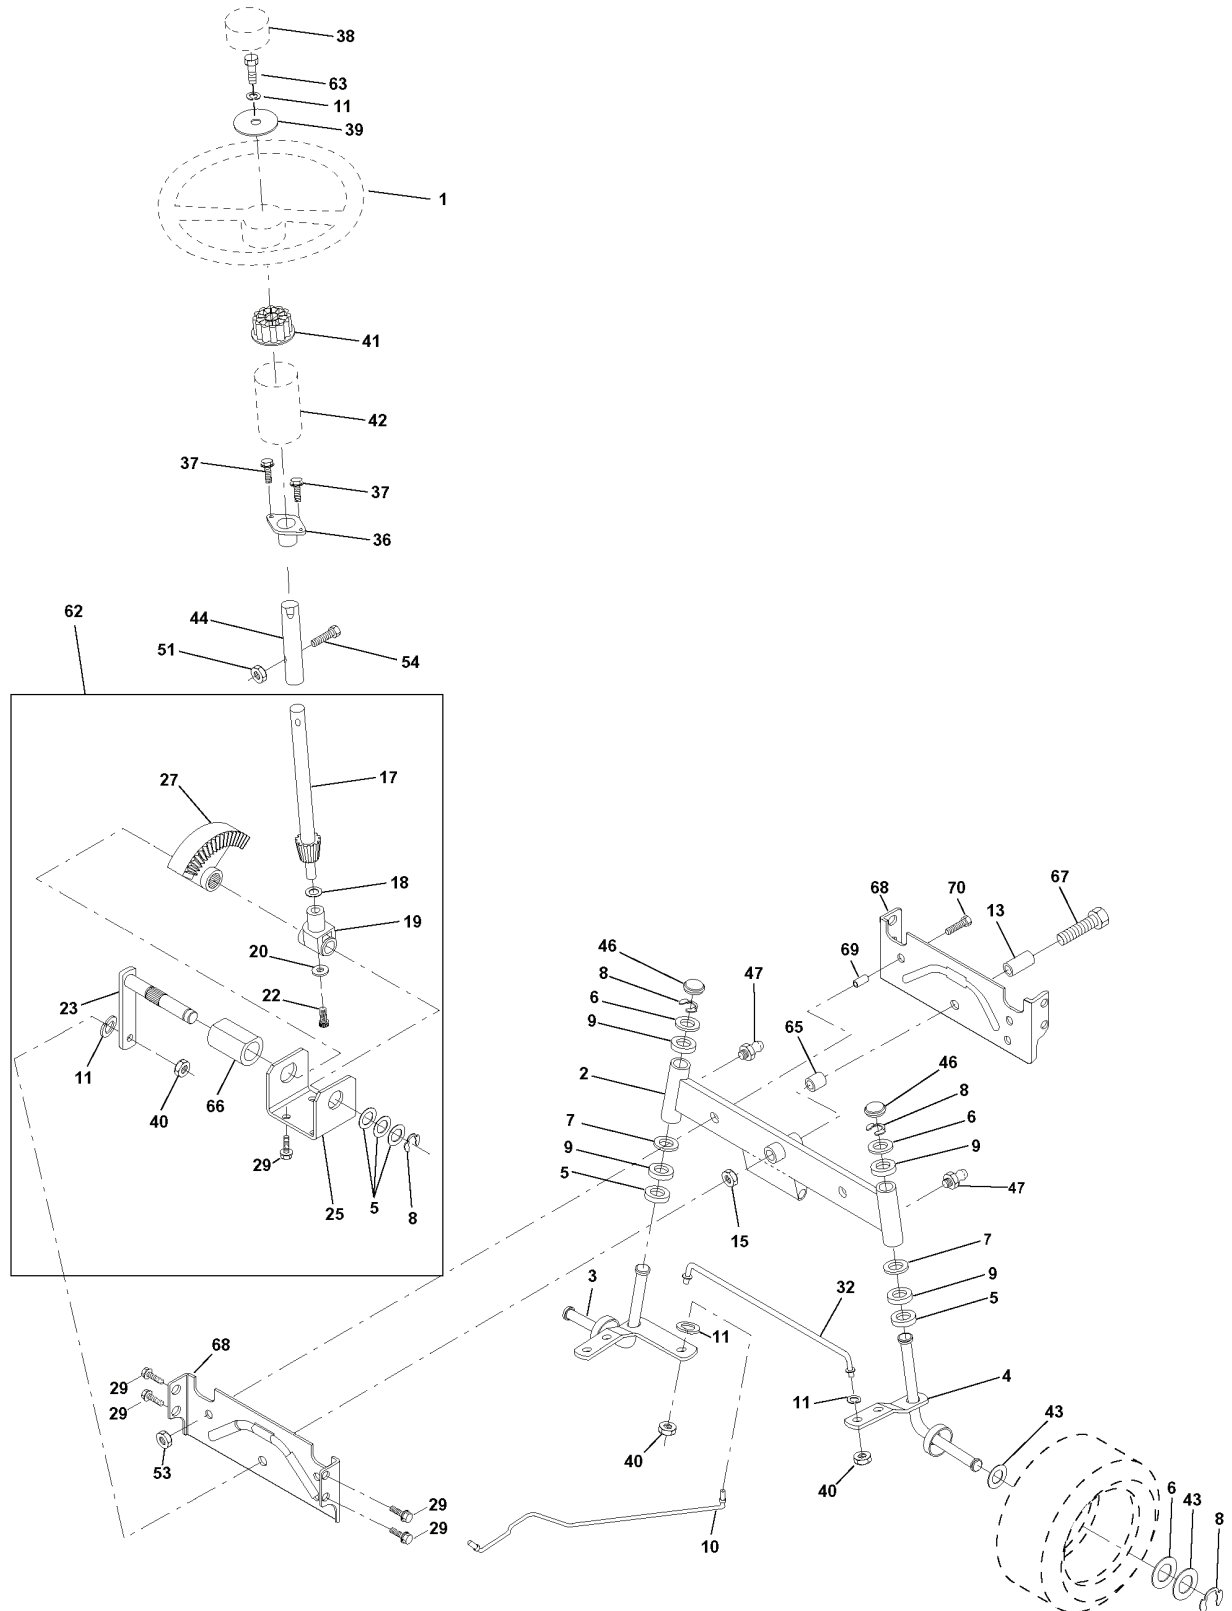

REF.	PART NO.	DESCRIPTION	REMARK	QTY.	KIT
--	532145452	DECK SHELL		1	
--	532130794	MANDREL		1	

REPAIR PARTS

TRACTOR - MODEL NO. LTH130 (954140005B), PRODUCT NO. 954 14 00-05
STEERING ASSEMBLY

REF.	PART NO.	DESCRIPTION	REMARK	QTY.	KIT
1	532124415	STEERING WHEEL		1	
2	532137094	SHAFT		1	
3	532157479	SPINDLE		1	
4	532157478	SPINDLE		1	
5	532124931	WASHER		1	
6	532121748	WASHER		1	
7	819272016	WASHER		1	
8	812000029	RETAINER RING		1	
9	532124937	BEARING COL. STRG.		1	
10	532154432	LINK		1	
11	810040600	WASHER		1	
13	532154779	SPACER		1	
15	873901000	NUT		1	
17	532156546	SHAFT		1	
18	532057079	WASHER		1	
19	532124035	BRACKET		1	
20	532126684	SHIM		1	
22	871200410	SCREW		1	
23	532127501	SHAFT		1	
25	532154406	BRACKET		1	
27	532136874	ECCENTRIC DISC		1	
29	817490612	SCREW		1	
32	532137347	ROD		1	
36	532155099	BUSHING		1	
37	532152927	SCREW		1	
38	532124416	INSERT		1	
39	819133808	WASHER		1	
40	532124701	NUT		1	
41	532100711	ADAPTER		1	
42	532155092	SLEEVE		1	
43	532121749	WASHER		1	
44	532153720	STEERING PINION		1	
46	532121232	HUB CAP		1	
47	532124836	NIPPLE		1	
51	873800500	LOCK NUT		1	
53	873680600	NUT		1	
54	874780520	BOLT		1	
62	532156594	STEERING GEAR, KIT		1	
63	874780616	BOLT		1	
65	532154780	BUSHING		1	
66	532154404	BUSHING		1	
67	874781044	SCREW		1	
68	532154429	SHAFT		1	
69	532160367	SPACER		1	
70	874780636	BOLT		1	

REPAIR PARTS

TRACTOR - MODEL NO. LTH130 (954140005B), PRODUCT NO. 954 14 00-05
MOWER LIFT

REF.	PART NO.	DESCRIPTION	REMARK	QTY.	KIT
1	532159460	WIRE		1	
2	532159471	LEVER		1	
3	532105767	PIN RETAINING SCREW		1	
4	812000002	RETAINER RING		1	
5	819211621	WASHER		1	
6	532120183	BEARING		1	
7	532109413	GRIP		1	
8	532124526	KNOB		1	
11	532139865	LINK		1	
12	532139866	LINK		1	
13	532124670	RETAINER RING		1	
15	532127218	LINK		1	
16	873350800	NUT		1	
17	532130171	BRACKET		1	
18	873800800	NUT		1	
19	532139868	LEVER		1	
20	532124660	CIRCLIP		1	
31	532140302	BEARING		1	
32	873540600	NUT		1	