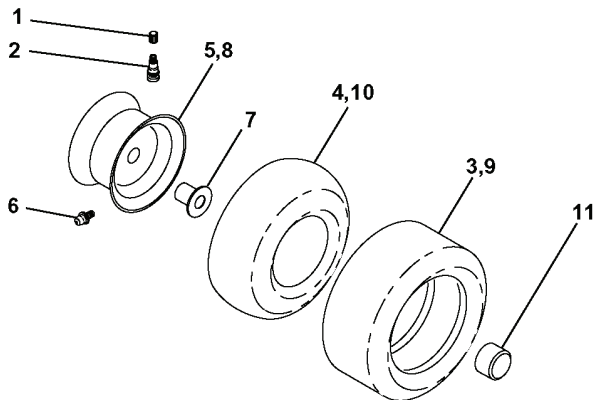

REPAIR PARTS

TRACTOR - MODEL NO. LTH130 (954140005B), PRODUCT NO. 954 14 00-05
MOWER LIFT

REF.	PART NO.	DESCRIPTION	REMARK	QTY.	KIT
1	532159460	WIRE		1	
2	532159471	LEVER		1	
3	532105767	PIN RETAINING SCREW		1	
4	812000002	RETAINER RING		1	
5	819211621	WASHER		1	
6	532120183	BEARING		1	
7	532109413	GRIP		1	
8	532124526	KNOB		1	
11	532139865	LINK		1	
12	532139866	LINK		1	
13	532124670	RETAINER RING		1	
15	532127218	LINK		1	
16	873350800	NUT		1	
17	532130171	BRACKET		1	
18	873800800	NUT		1	
19	532139868	LEVER		1	
20	532124660	CIRCLIP		1	
31	532140302	BEARING		1	
32	873540600	NUT		1	

REPAIR PARTS

TRACTOR - MODEL NO. LTH130 (954140005B), PRODUCT NO. 954 14 00-05
ENGINE

REF.	PART NO.	DESCRIPTION	REMARK	QTY.	KIT
2	817720410	SCREW		1	
4	532137350	MUFFLER		1	
14	813280328	PIPENIPPLE		1	
15	813200300	ELBOW		1	
16	811050500	WASHER		1	
23	532156123	PROTECTOR		1	
29	532137180	SPARK ARRESTER KIT		1	
31	532140280	TANK		1	
32	532140527	FUEL CAP		1	
33	532123487	HOSE CLAMP		1	
35	817490512	SCREW		1	
37	532137040	HOSE		1	
40	532124028	BUSHING		1	
44	817490412	SCREW		1	
46	819091416	WASHER		1	
62	810040500	WASHER		1	
77	819101216	WASHER		1	
79	532125398	BOLT		1	
80	874760508	BOLT		1	
81	532128861	NUT		1	

REPAIR PARTS

TRACTOR - MODEL NO. LTH130 (954140005B), PRODUCT NO. 954 14 00-05

WHEELS & TIRES

REF.	PART NO.	DESCRIPTION	REMARK	QTY.	KIT
1	532059192	CAP VALVE		1	
2	532065139	NIPPLE		1	
3	532106222	TIRE		1	
4	532059904	HOSE		1	
5	532138336	RIM		1	
6	532124957	FITTING		1	
7	532124959	BEARING		1	
8	532138337	RIM SPROCKET		1	
9	532124635	TIRE		1	
10	532124926	HOSE		1	
11	532104757	HUB CAP		1	
--	532144334	SEALING FOAM		1	