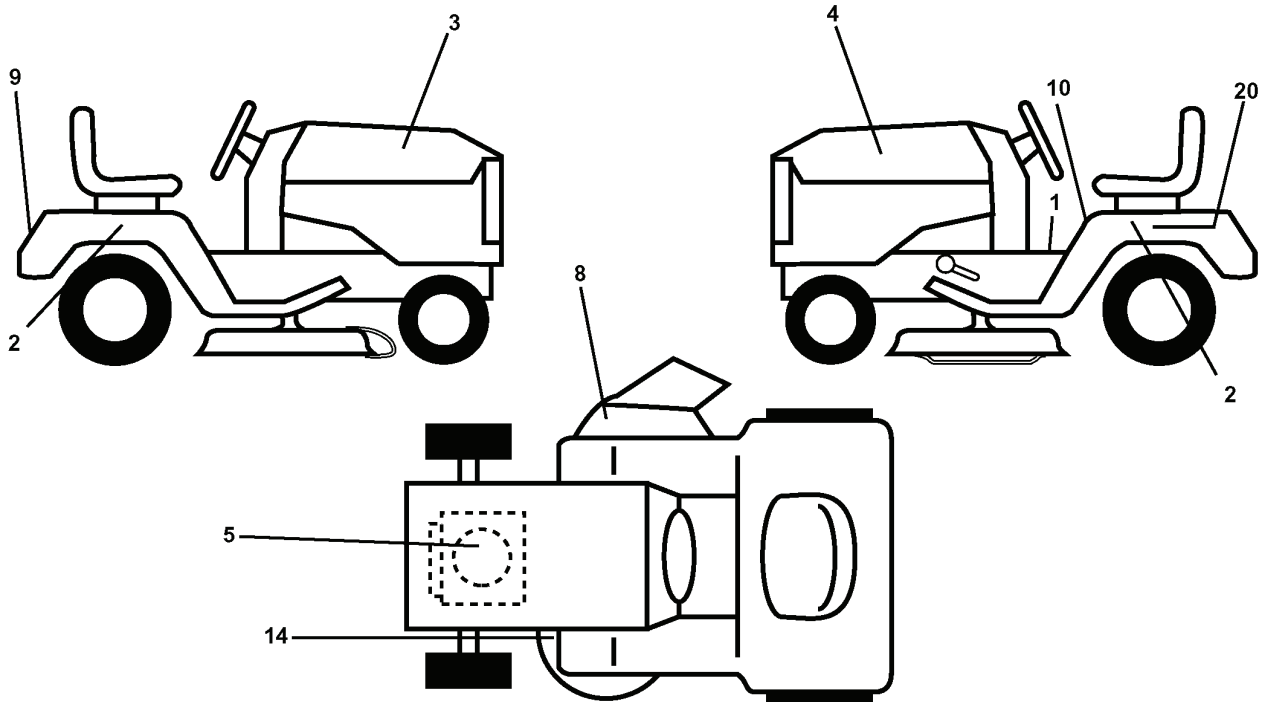

REPAIR PARTS

TRACTOR - MODEL NO. LTH130 (954140005B), PRODUCT NO. 954 14 00-05

WHEELS & TIRES

REF.	PART NO.	DESCRIPTION	REMARK	QTY.	KIT
1	532059192	CAP VALVE		1	
2	532065139	NIPPLE		1	
3	532106222	TIRE		1	
4	532059904	HOSE		1	
5	532138336	RIM		1	
6	532124957	FITTING		1	
7	532124959	BEARING		1	
8	532138337	RIM SPROCKET		1	
9	532124635	TIRE		1	
10	532124926	HOSE		1	
11	532104757	HUB CAP		1	
--	532144334	SEALING FOAM		1	

REPAIR PARTS

TRACTOR - MODEL NO. LTH130 (954140005B), PRODUCT NO. 954 14 00-05

DECALS

REF.	PART NO.	DESCRIPTION	REMARK	QTY.	KIT
1	532157032	DECAL		1	
2	532157007	DECAL		1	
3	532150725	DECAL		1	
4	532150726	DECAL		1	
8	532137259	DECAL		1	
9	532150617	DECAL		1	
10	532157140	DECAL		1	
14	532160396	DECAL		1	
20	532145005	DECAL		1	
--	532154515	FOOT REST		1	
--	532154516	FOOT REST		1	
--	532138311	DECAL		1	
--	532142341	DECAL		1	
--	LSB42			1	
--	LC05	WHEEL WEIGHTS (PAIR)		1	
--	LBD48	SNOW BLADE		1	

REPAIR PARTS

TRACTOR - MODEL NO. LTH130 (954140005B), PRODUCT NO. 954 14 00-05
SEAT ASSEMBLY

REF.	PART NO.	DESCRIPTION	REMARK	QTY.	KIT
1	532140838	SEAT		1	
2	532140551	BRACKET		1	
3	874760616	BOLT		1	
4	819131610	WASHER		1	
5	532145006	CLIP		1	
6	873800600	NUT		1	
7	532124181	SPRING		1	
8	817490616	SCREW		1	
9	819131614	WASHER		1	
10	532155925	BRACKET		1	
11	532120068	KNOB		1	
12	532121246	BRACKET		1	
13	532121248	BUSHING		1	
14	872050411	BOLT		1	
15	532134300	SPACER		1	
16	532121250	SPRING		1	
17	532123976	LOCKNUT		1	
18	532124238	HUB CAP		1	
21	532153236	SCREW		1	
22	873800500	LOCK NUT		1	
24	819171912	WASHER		1	
25	532127018	BOLT		1	