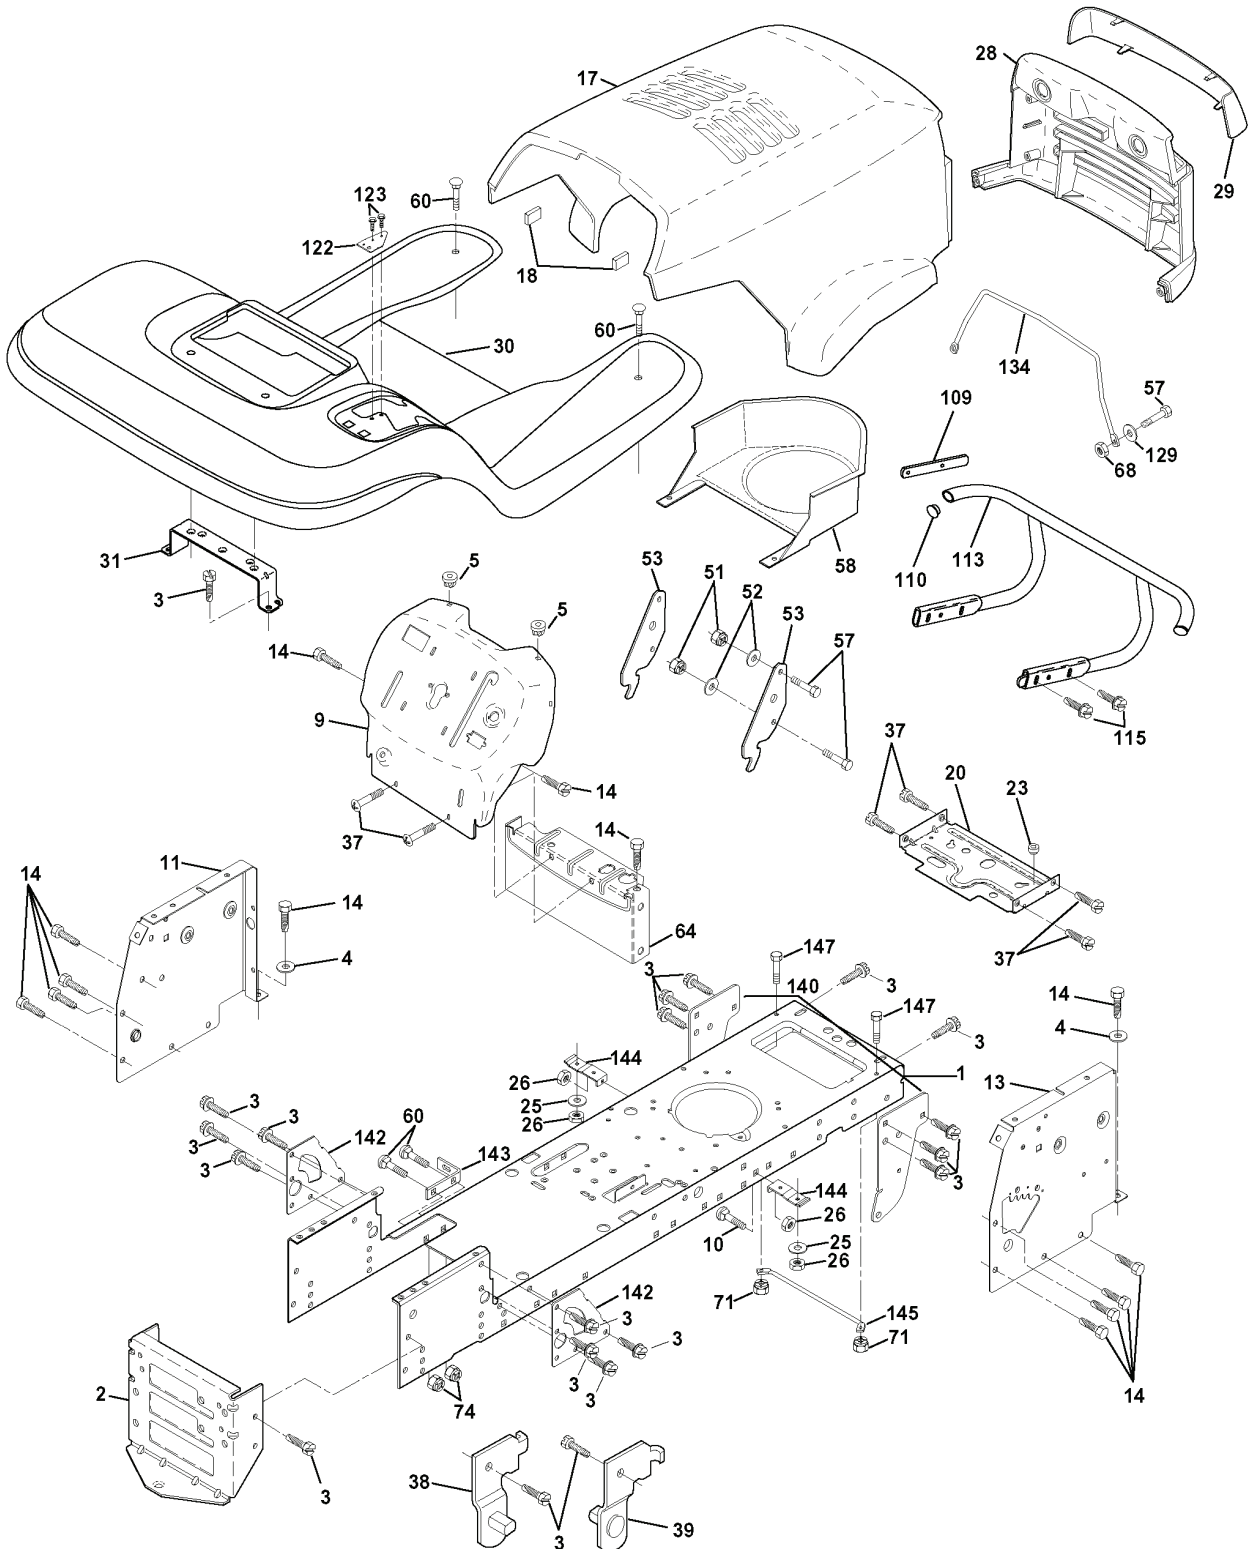

REPAIR PARTS

TRACTOR - MODEL NO. LTH130 (954140005B), PRODUCT NO. 954 14 00-05

CHASSIS AND ENCLOSURES

REF.	PART NO.	DESCRIPTION	REMARK	QTY.	KIT
1	532159527	FRAME		1	
2	532140356	DRAWBAR		1	
3	817490612	SCREW		1	
4	819131216	WASHER		1	
5	532155272	DAMPER		1	
10	872140608	BOLT		1	
11	532155927	PLATE		1	
13	532157262	PLATE		1	
14	817490608	SCREW		1	
17	532156051	HOOD		1	
20	532156437	PLATE		1	
23	532124028	BUSHING		1	
25	819131312	WASHER		1	
26	873800600	NUT		1	
28	532149776	GRILL		1	
29	532149777	LENS		1	
30	532156489	GUARD		1	
31	532139976	BRACKET		1	
37	817490508	SCREW		1	
38	532139886	BRACKET		1	
39	532139887	BRACKET		1	
51	873800400	NUT		1	
52	819091416	WASHER		1	
53	532150067	BRACKET		1	
57	874780412	BOLT		1	
58	532150127	AIR CONDUCTOR		1	
60	872140606	BOLT		1	
64	532154798	PANEL		1	
71	873680400	NUT		1	
74	873680600	NUT		1	
80	532155854	RETAINER		1	
109	532141461	SUPPORT PARE-CHOCS (EXT)141461		1	
110	532143679	PLUG		1	
115	817490620	SCREW		1	
122	532157301	BRACKET		1	
123	532152927	SCREW		1	
129	819091016	WASHER		1	
134	532150132	ROD		1	
140	532158418	BRACKET		1	
142	532156095	PLATE		1	
143	532154966	BRACKET		1	
144	532154207	HOLDER		1	
145	532156524	SHAFT		1	
147	874760412	BOLT		1	
--	532005479	PLUG		1