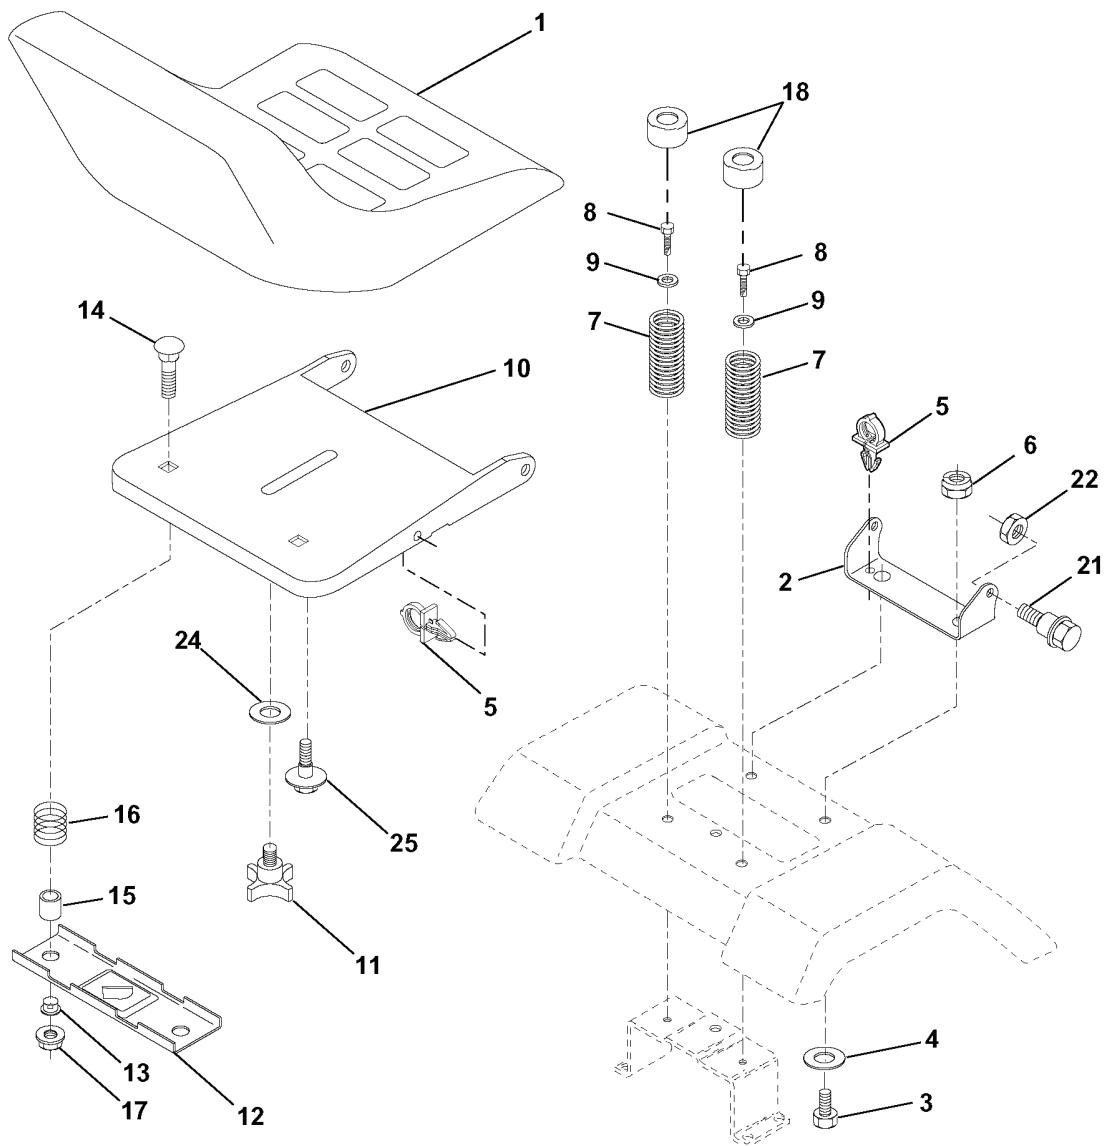

REPAIR PARTS

TRACTOR - MODEL NO. LTH130 (954140005B), PRODUCT NO. 954 14 00-05
PEERLESS TRANSAXLE - MODEL NUMBER 205-027B

REF.	PART NO.	DESCRIPTION	REMARK	QTY.	KIT
36	790075	WASHER		1	
37	790007	PLATE		1	
38	799021	BRAKE LINING		1	
39	786026	STIFT		1	
40	792076A			1	
42	792073	SCREW		1	
42A	792085A			1	
43	792075			1	
44	790025	BREMSGEH[USE		1	
45	786066			1	
71	788069	SEALING RING		1	
79	792144	SPRING		1	
85	792154			1	
180	730229A			1	

REPAIR PARTS

TRACTOR - MODEL NO. LTH130 (954140005B), PRODUCT NO. 954 14 00-05
SEAT ASSEMBLY

REF.	PART NO.	DESCRIPTION	REMARK	QTY.	KIT
1	532140838	SEAT		1	
2	532140551	BRACKET		1	
3	874760616	BOLT		1	
4	819131610	WASHER		1	
5	532145006	CLIP		1	
6	873800600	NUT		1	
7	532124181	SPRING		1	
8	817490616	SCREW		1	
9	819131614	WASHER		1	
10	532155925	BRACKET		1	
11	532120068	KNOB		1	
12	532121246	BRACKET		1	
13	532121248	BUSHING		1	
14	872050411	BOLT		1	
15	532134300	SPACER		1	
16	532121250	SPRING		1	
17	532123976	LOCKNUT		1	
18	532124238	HUB CAP		1	
21	532153236	SCREW		1	
22	873800500	LOCK NUT		1	
24	819171912	WASHER		1	
25	532127018	BOLT		1	