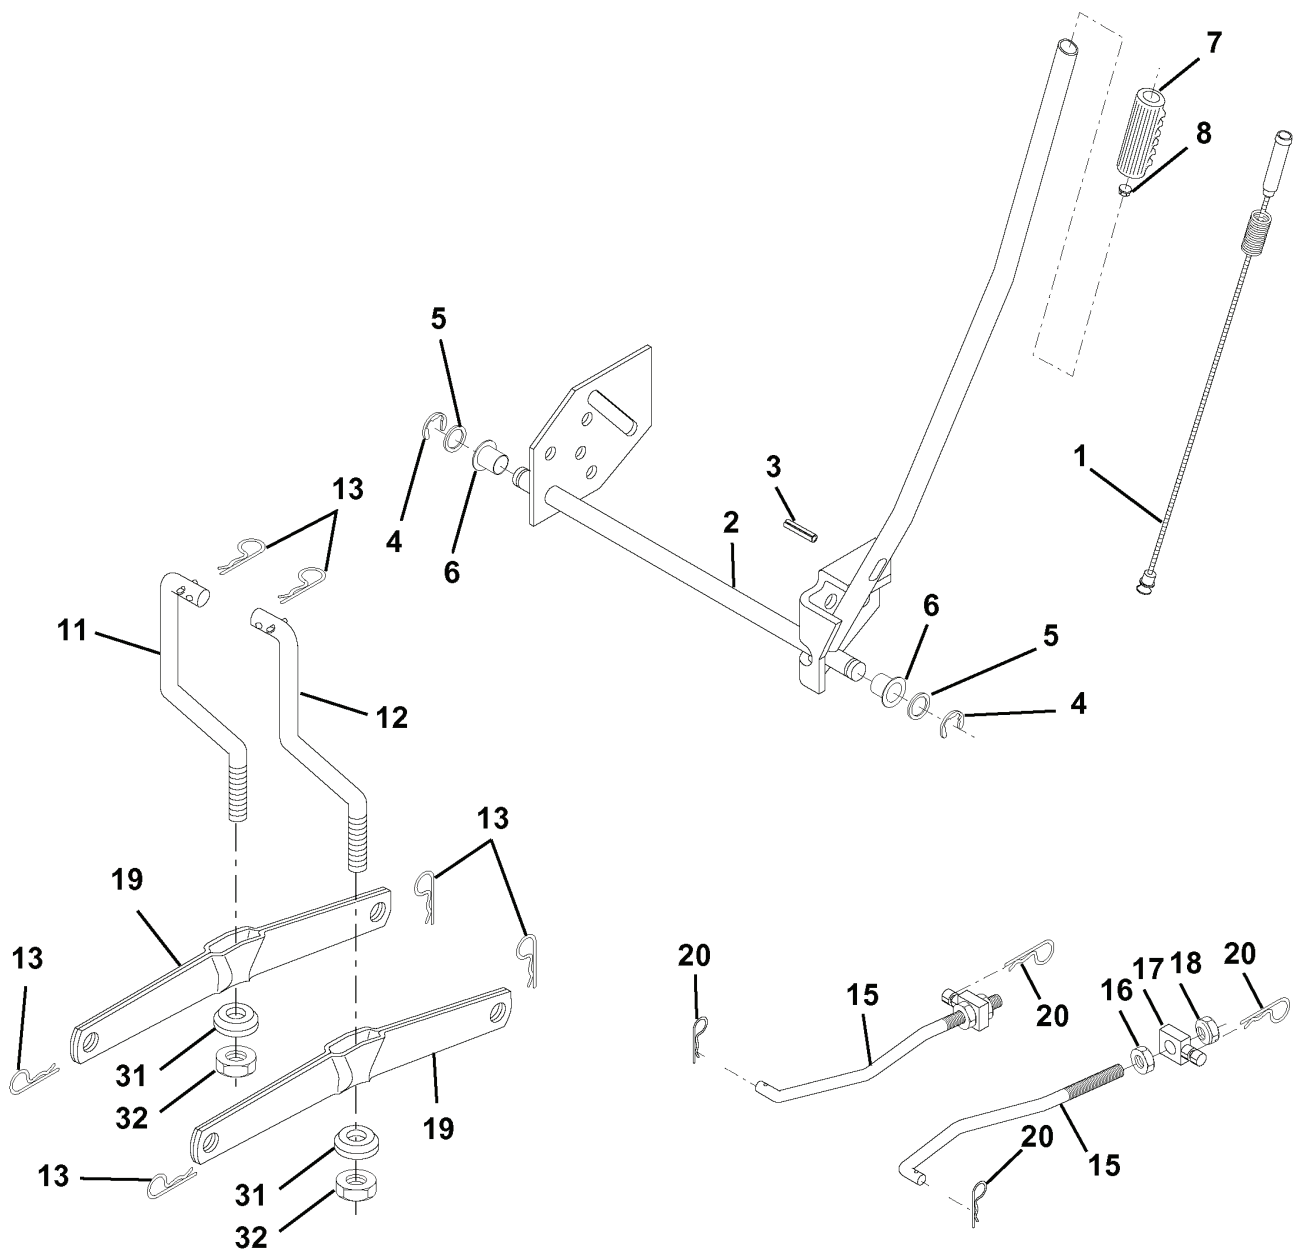

REF.	PART NO.	DESCRIPTION	REMARK	QTY.	KIT
--	532145452	DECK SHELL		1	
--	532130794	MANDREL		1	

REPAIR PARTS

TRACTOR - MODEL NO. LTH130 (954140005B), PRODUCT NO. 954 14 00-05
STEERING ASSEMBLY

REF.	PART NO.	DESCRIPTION	REMARK	QTY.	KIT
1	532124415	STEERING WHEEL		1	
2	532137094	SHAFT		1	
3	532157479	SPINDLE		1	
4	532157478	SPINDLE		1	
5	532124931	WASHER		1	
6	532121748	WASHER		1	
7	819272016	WASHER		1	
8	812000029	RETAINER RING		1	
9	532124937	BEARING COL. STRG.		1	
10	532154432	LINK		1	
11	810040600	WASHER		1	
13	532154779	SPACER		1	
15	873901000	NUT		1	
17	532156546	SHAFT		1	
18	532057079	WASHER		1	
19	532124035	BRACKET		1	
20	532126684	SHIM		1	
22	871200410	SCREW		1	
23	532127501	SHAFT		1	
25	532154406	BRACKET		1	
27	532136874	ECCENTRIC DISC		1	
29	817490612	SCREW		1	
32	532137347	ROD		1	
36	532155099	BUSHING		1	
37	532152927	SCREW		1	
38	532124416	INSERT		1	
39	819133808	WASHER		1	
40	532124701	NUT		1	
41	532100711	ADAPTER		1	
42	532155092	SLEEVE		1	
43	532121749	WASHER		1	
44	532153720	STEERING PINION		1	
46	532121232	HUB CAP		1	
47	532124836	NIPPLE		1	
51	873800500	LOCK NUT		1	
53	873680600	NUT		1	
54	874780520	BOLT		1	
62	532156594	STEERING GEAR, KIT		1	
63	874780616	BOLT		1	
65	532154780	BUSHING		1	
66	532154404	BUSHING		1	
67	874781044	SCREW		1	
68	532154429	SHAFT		1	
69	532160367	SPACER		1	
70	874780636	BOLT		1	

REPAIR PARTS

TRACTOR - MODEL NO. LTH130 (954140005B), PRODUCT NO. 954 14 00-05
MOWER LIFT

REF.	PART NO.	DESCRIPTION	REMARK	QTY.	KIT
1	532159460	WIRE		1	
2	532159471	LEVER		1	
3	532105767	PIN RETAINING SCREW		1	
4	812000002	RETAINER RING		1	
5	819211621	WASHER		1	
6	532120183	BEARING		1	
7	532109413	GRIP		1	
8	532124526	KNOB		1	
11	532139865	LINK		1	
12	532139866	LINK		1	
13	532124670	RETAINER RING		1	
15	532127218	LINK		1	
16	873350800	NUT		1	
17	532130171	BRACKET		1	
18	873800800	NUT		1	
19	532139868	LEVER		1	
20	532124660	CIRCLIP		1	
31	532140302	BEARING		1	
32	873540600	NUT		1	