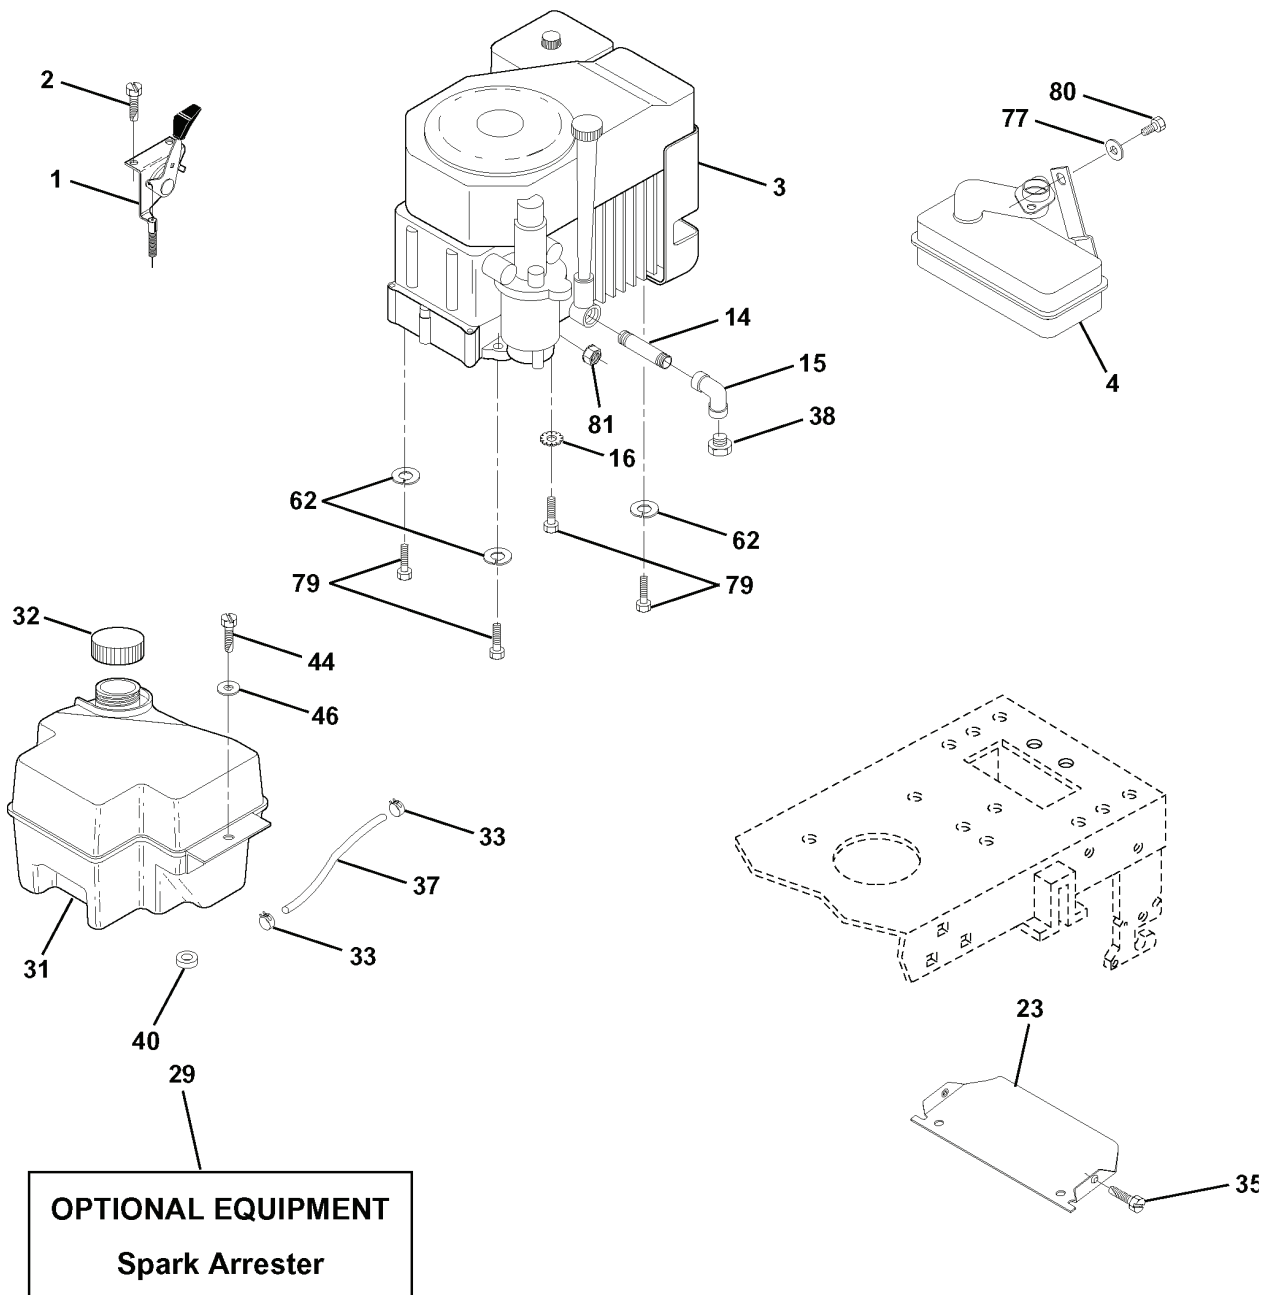

REPAIR PARTS

TRACTOR - MODEL NO. LTH130 (954140005B), PRODUCT NO. 954 14 00-05
ENGINE

REF.	PART NO.	DESCRIPTION	REMARK	QTY.	KIT
2	817720410	SCREW		1	
4	532137350	MUFFLER		1	
14	813280328	PIPENIPPLE		1	
15	813200300	ELBOW		1	
16	811050500	WASHER		1	
23	532156123	PROTECTOR		1	
29	532137180	SPARK ARRESTER KIT		1	
31	532140280	TANK		1	
32	532140527	FUEL CAP		1	
33	532123487	HOSE CLAMP		1	
35	817490512	SCREW		1	
37	532137040	HOSE		1	
40	532124028	BUSHING		1	
44	817490412	SCREW		1	
46	819091416	WASHER		1	
62	810040500	WASHER		1	
77	819101216	WASHER		1	
79	532125398	BOLT		1	
80	874760508	BOLT		1	
81	532128861	NUT		1