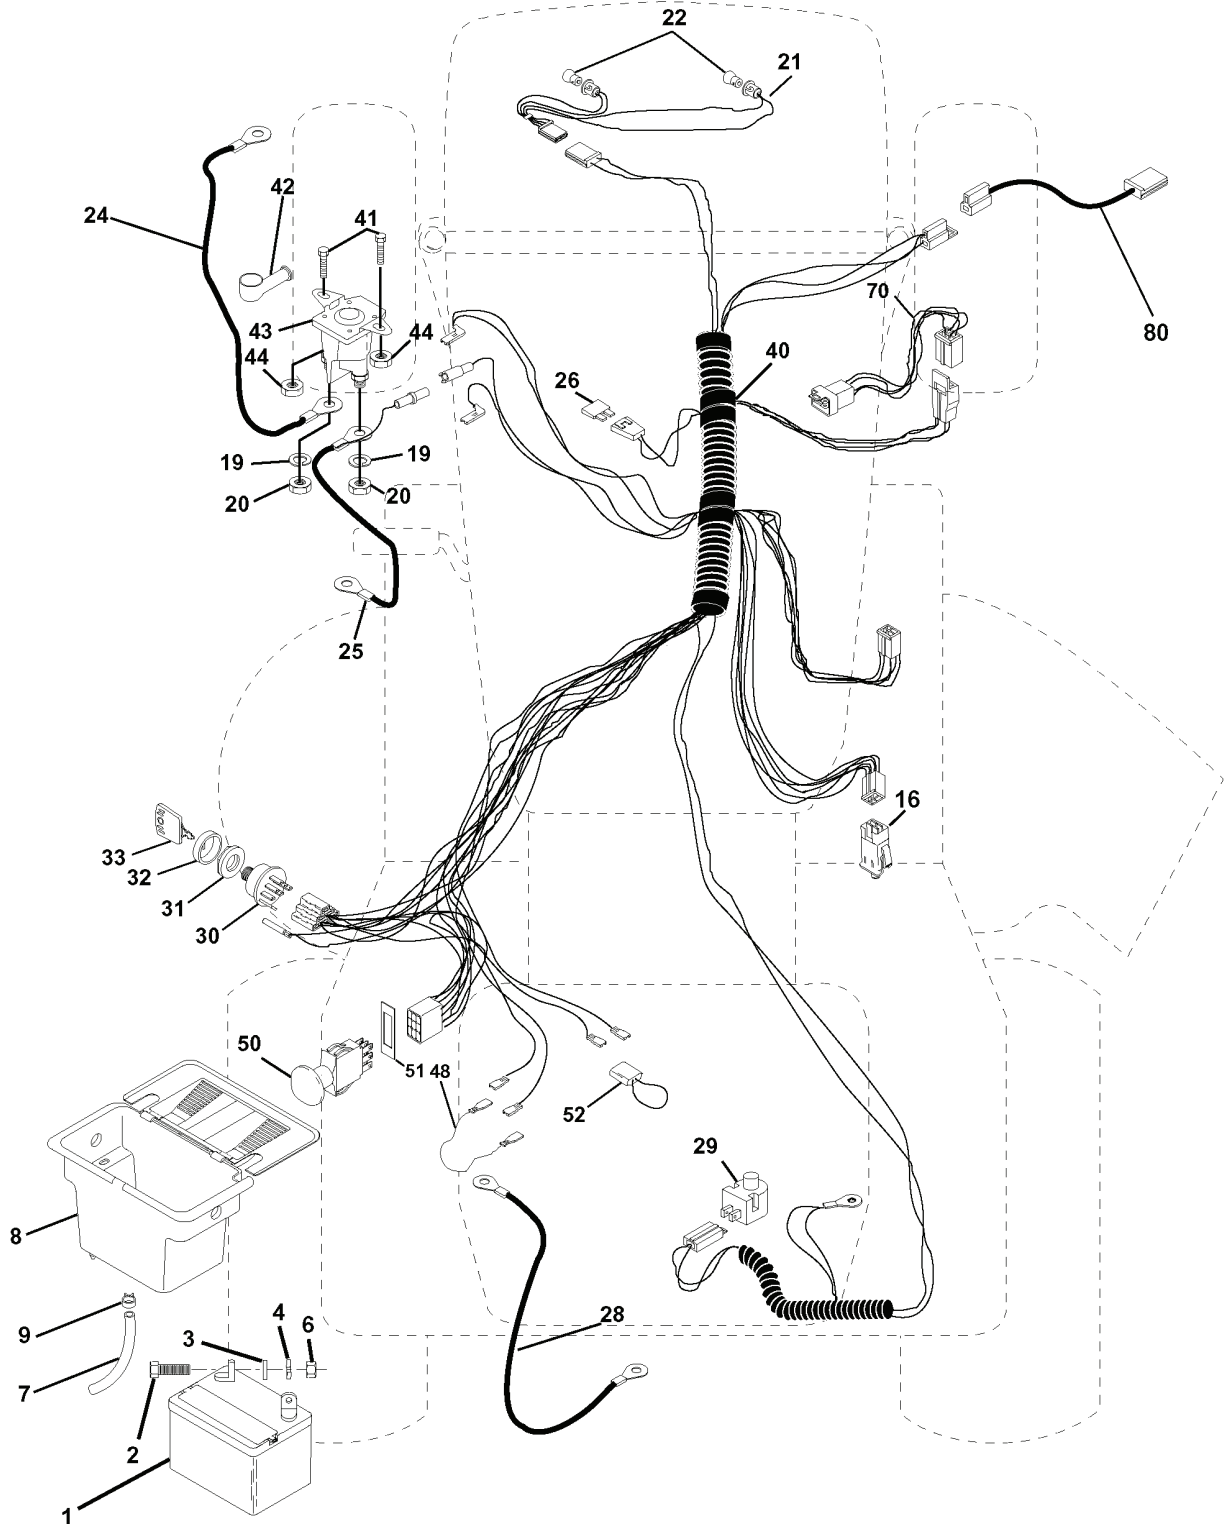

REPAIR PARTS

TRACTOR - MODEL NO. LTH130 (954140005B), PRODUCT NO. 954 14 00-05

ELECTRICAL

REF.	PART NO.	DESCRIPTION	REMARK	QTY.	KIT
1	532144925	BATTERY		1	
2	874760412	BOLT		1	
3	819091016	WASHER		1	
4	810040400	WASHER		1	
6	873220400	NUT		1	
7	532109238	HOSE		1	
8	532156417	BOX		1	
9	532109596	CLAMP		1	
16	532153664	SWITCH		1	
19	810090400	WASHER		1	
20	873350400	NUT		1	
21	532136850	HARNESS		1	
22	532004152	BULB		1	
24	532124780	CABLE		1	
25	532146147	CABLE		1	
26	532108824	FUSE		1	
28	532124773	CABLE		1	
29	532121305	SWITCH		1	
30	532140301	SWITCH		1	
31	532124211	NUT		1	
32	532141226	COVER		1	
33	532122147	KEY		1	
41	871110408	BOLT		1	
42	532131563	COVER		1	
43	532145673	SOLENOID		1	
44	873640400	NUT		1	
48	532140844	ADAPTER		1	
50	532154959	SWITCH		1	
51	532140405	FRAME		1	
52	532141940	WIRE		1	
70	532142621	HARNESS		1	
80	532146685	CABLE ASSY		1