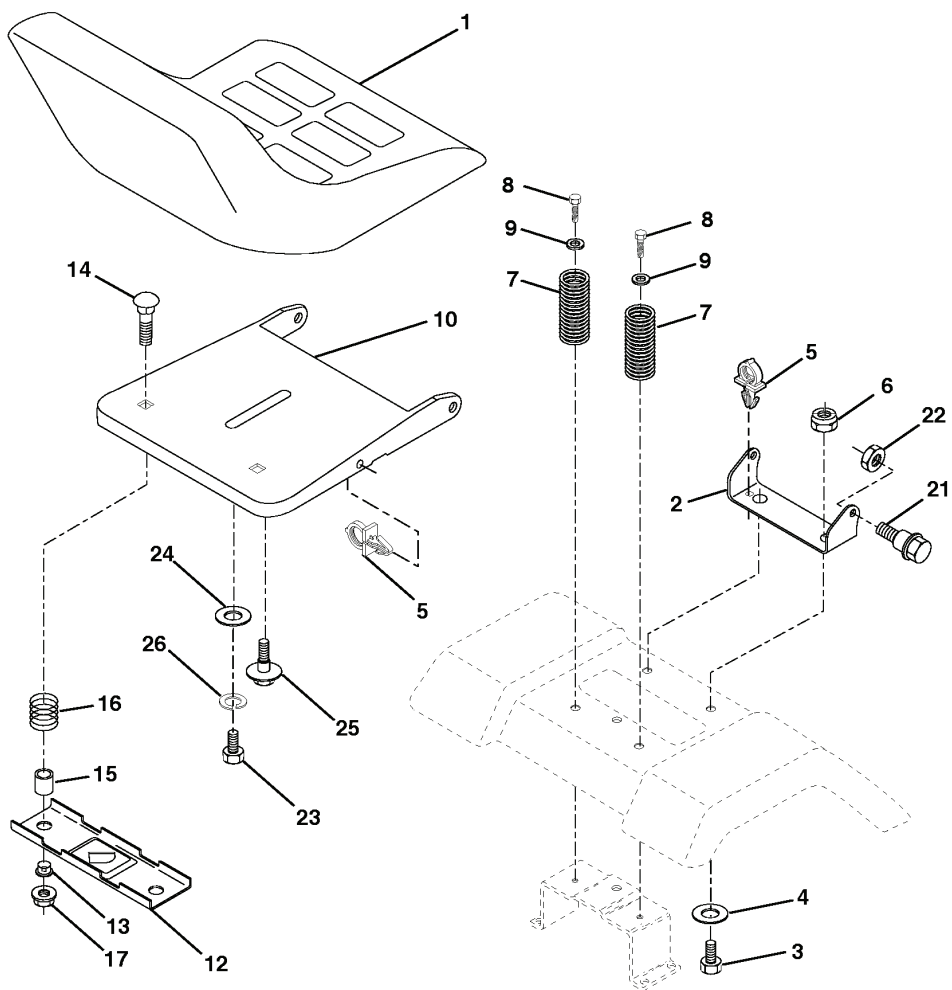

REPAIR PARTS

TRACTOR - - MODEL NUMBER LT1238 (LT1238C), PRODUCT NO. 954 56 70-24
DECALS

REF.	PART NO.	DESCRIPTION	REMARK	QTY.	KIT
1	532101892	DECAL		1	
2	532180941	DECAL		1	
3	532170839	DECALC.VOLUTE MOTEUR 170839		1	
4	532170563	DECALC.'DANGER'		1	
6	532157140	DECAL		1	
9	532176822	DECAL		1	
15	532145005	DECAL		1	
16	532157163	LABEL		1	
17	532136832	DECAL		1	
--	532138311	DECAL		1	
--	LSB42			1	
--	LC05	WHEEL WEIGHTS (PAIR)		1	
--	LBD48	SNOW BLADE		1	

REPAIR PARTS

TRACTOR - - MODEL NUMBER LT1238 (LT1238C), PRODUCT NO. 954 56 70-24
SEAT

REF.	PART NO.	DESCRIPTION	REMARK	QTY.	KIT
1	532130875	SEAT		1	
2	532140551	BRACKET		1	
3	871110616	SCREW		1	
4	819131610	WASHER		1	
5	532145006	CLIP		1	
6	873800600	NUT		1	
7	532124181	SPRING		1	
8	817000616	SCREW		1	
9	819131614	WASHER		1	
10	532174894	PAN		1	
12	532121246	BRACKET		1	
13	532121248	BUSHING		1	
14	872050412	BOLT		1	
15	532134300	SPACER		1	
16	532121250	SPRING		1	
17	532123976	LOCKNUT		1	
21	532171852	BOLT		1	
22	873800500	LOCK NUT		1	
23	871110814	BOLT		1	
24	819171912	WASHER		1	
25	532127018	BOLT		1	
26	810040800	WASHER		1	