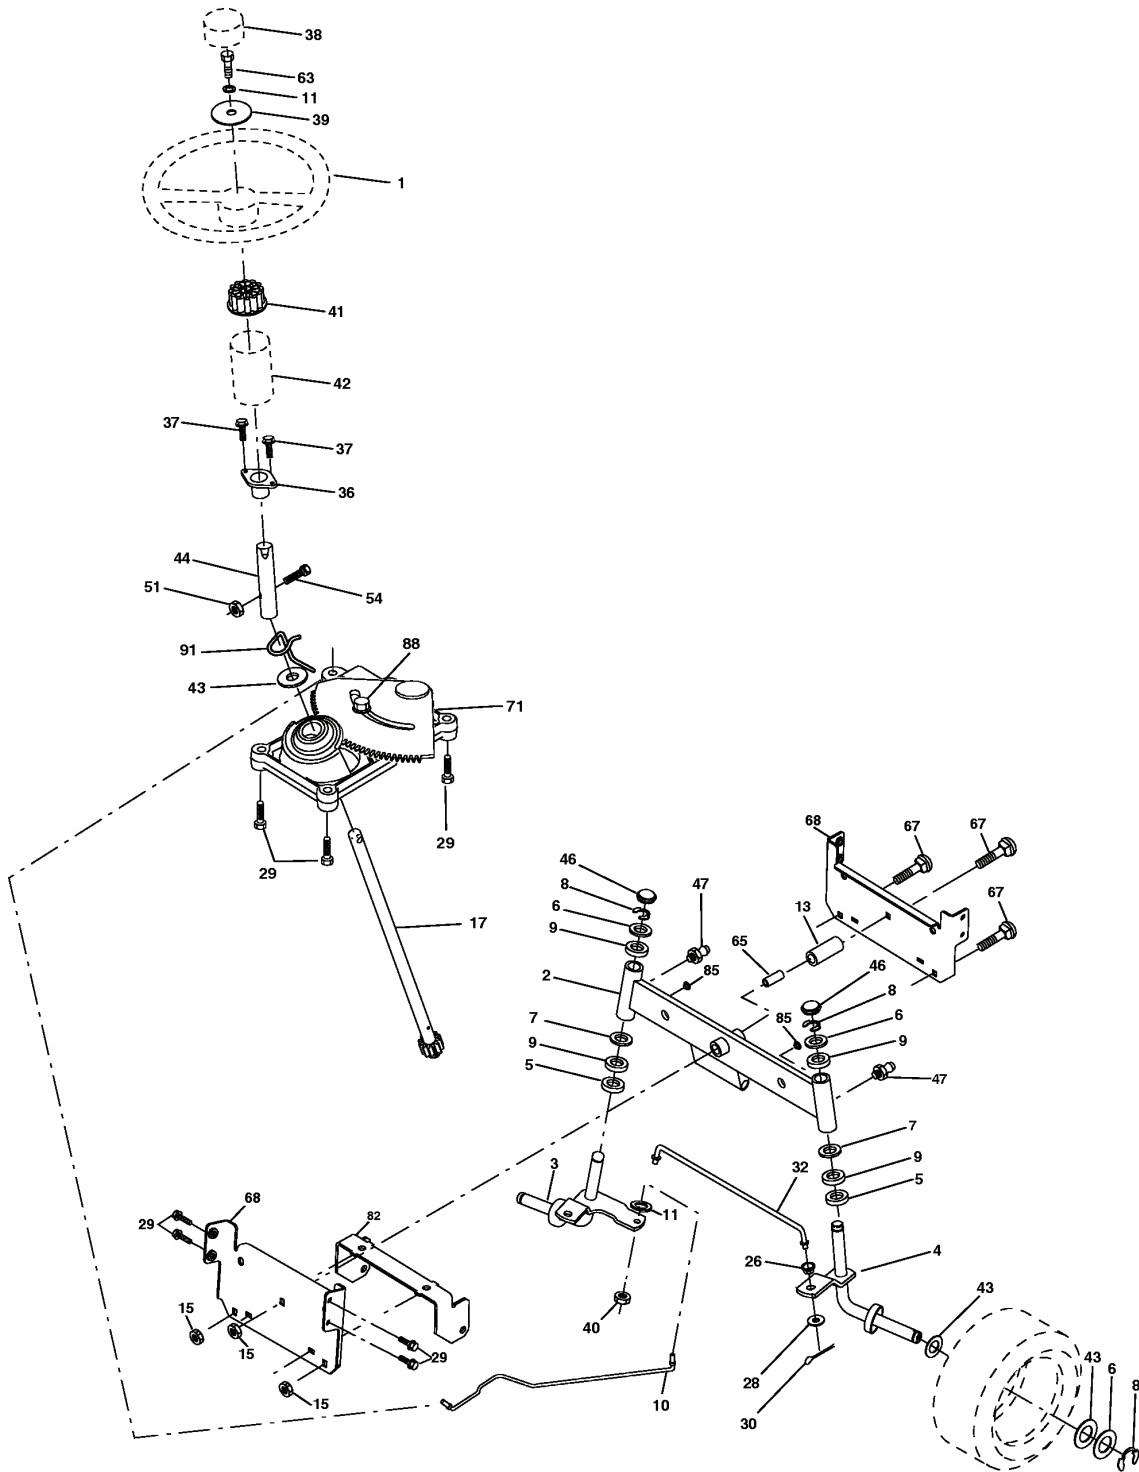

LT1238, LT1238C, 954567024, 2001-10

SPARE PARTS LIST

REPAIR PARTS

TRACTOR - - MODEL NUMBER LT1238 (LT1238C), PRODUCT NO. 954 56 70-24
STEERING

REF.	PART NO.	DESCRIPTION	REMARK	QTY.	KIT
1	532124415	STEERING WHEEL		1	
2	532175131	AXLE		1	
3	532169840	SPINDLE		1	
4	532169839	SPINDLE		1	
5	532124931	WASHER		1	
6	532121748	WASHER		1	
7	819272016	WASHER		1	
8	812000029	RETAINER RING		1	
9	532124937	BEARING COL. STRG.		1	
10	532175121	ROD		1	
11	810040600	WASHER		1	
13	532136518	PIPE		1	
15	532145212	NUT		1	
17	532177876	SHAFT		1	
26	532126847	BUSHING		1	
28	819131416	WASHER		1	
29	817060612	SCREW		1	
30	876020412	SPLIT PIN		1	
32	532130465	ROD		1	
36	532155099	BUSHING		1	
37	532152927	SCREW		1	
38	532124416	INSERT		1	
39	819133812	WASHER		1	
40	532124701	NUT		1	
41	532100711	ADAPTER		1	
42	532169634	SLEEVE		1	
43	532121749	WASHER		1	
44	532153720	STEERING PINION		1	
46	532121232	HUB CAP		1	
47	532124836	NIPPLE		1	
51	873800500	LOCK NUT		1	
54	874780520	BOLT		1	
63	874780616	BOLT		1	
65	532160367	SPACER		1	
67	872140618	BOLT		1	
68	532169827	SHAFT		1	
71	532175146	STEERING GEAR		1	
82	532169835	BRACKET		1	
85	532133835	XMAS TREE FASTNER		1	
88	532175118	BOLT		1	
91	532175553	SPRING		1	

REPAIR PARTS

TRACTOR - - MODEL NUMBER LT1238 (LT1238C), PRODUCT NO. 954 56 70-24
MOWER LIFT

REF.	PART NO.	DESCRIPTION	REMARK	QTY.	KIT
1	532159460	WIRE		1	
2	532159471	LEVER		1	
3	532105767	PIN RETAINING SCREW		1	
4	812000002	RETAINER RING		1	
5	819211621	WASHER		1	
6	532120183	BEARING		1	
7	532109413	GRIP		1	
8	532124526	KNOB		1	
11	532139865	LINK		1	
12	532139866	LINK		1	
13	532124670	RETAINER RING		1	
15	532173288	LINK		1	
16	873350800	NUT		1	
17	532175689	BRACKET		1	
18	873800800	NUT		1	
19	532139868	LEVER		1	
20	532163552	CLIP		1	
31	532169865	BEARING		1	
32	873540600	NUT		1	