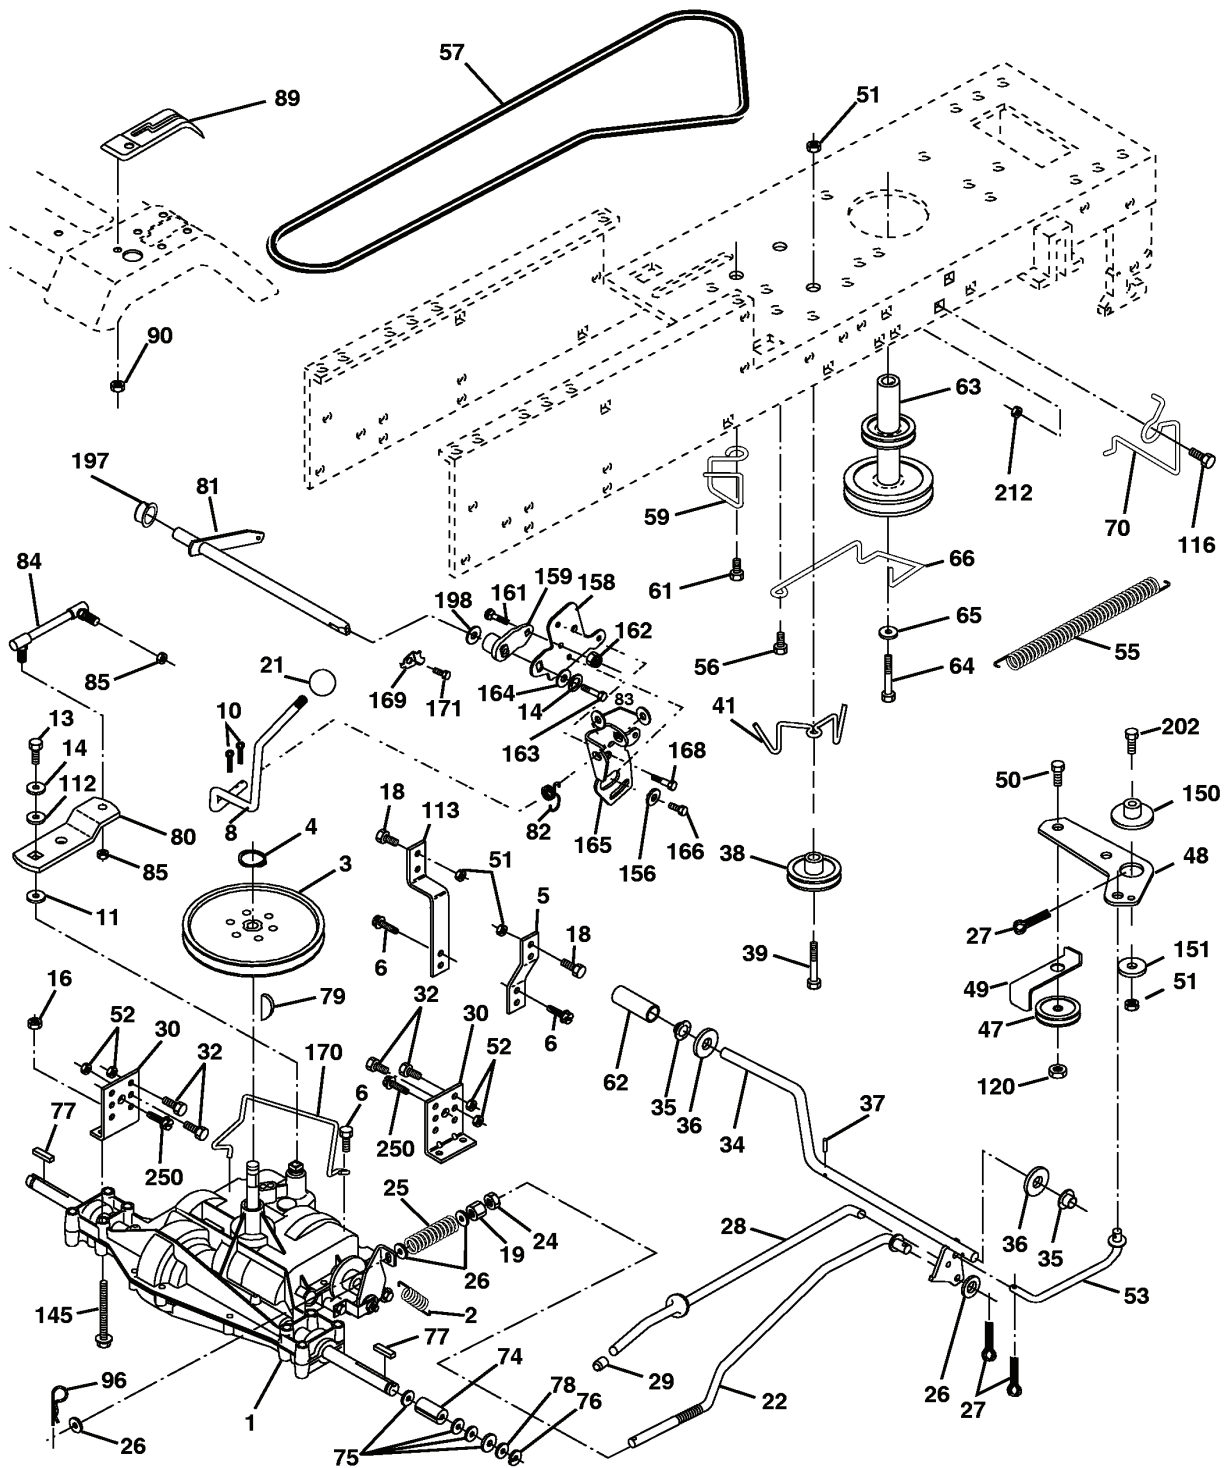

REPAIR PARTS

TRACTOR - - MODEL NUMBER LT1238 (LT1238C), PRODUCT NO. 954 56 70-24
DRIVE

REF.	PART NO.	DESCRIPTION	REMARK	QTY.	KIT
2	532146682	SPRING		1	
3	532123666	PULLEY		1	
4	812000028	CLIP		1	
5	532121520	BRACKET		1	
6	817060512	SCREW		1	
8	532165619	ROD		1	
10	876020416	SPLIT PIN		1	
11	532105701	WASHER		1	
13	874550412	BOLT		1	
14	810040400	WASHER		1	
16	873800500	LOCK NUT		1	
18	874780616	BOLT		1	
19	873800600	NUT		1	
21	532106933	KNOB		1	
22	532130804	ROD		1	
24	873350600	NUT		1	
25	532106888	SPRING		1	
26	819131316	WASHER		1	
27	876020412	SPLIT PIN		1	
28	532175765	SHAFT		1	
29	532071673	COVER		1	
30	532174973	BRACKET		1	
32	874760512	BOLT		1	
34	532175578	SHAFT		1	
35	532120183	BEARING		1	
36	819211616	WASHER		1	
37	532124963	PIN RETAINING SCREW		1	
38	532179114	PULLEY		1	
39	874760648	BOLT		1	
41	532175556	BELT GUIDE		1	
47	532127783	PULLEY		1	
48	532154407	GUIDE		1	
49	532123205	BELT GUIDE		1	
50	874760624	BOLT		1	
51	873680600	NUT		1	
52	873680500	NUT		1	
53	532105710	LINK		1	
55	532105709	SPRING		1	
56	817060620	SCREW		1	
57	532130801	V-BELT		1	
59	532169691	BELT GUIDE		1	
61	817120614	SCREW		1	
62	532124872	PEDAL RUBBER		1	
63	532175410	PULLEY		1	
64	871170764	BOLT		1	
65	810040700	WASHER		1	
66	532154778	TENSIONER		1	
70	532134683	BELT GUIDE		1	
74	532137057	SPACER		1	
75	532121749	WASHER		1	
76	812000001	RETAINER RING		1	
77	532123583	KEY		1	
78	532121748	WASHER		1	
79	532125096	WOODRUFF KEY		1	
80	532131486	ROD		1	
81	532165594	SHAFT		1	
82	532123782	TORSION SPRING		1	
83	819171216	WASHER		1	
84	532166228	LINK		1	
85	532150360	NUT		1	
89	532177031	CONSOLE, SHIFT STLT		1	
90	532124346	NUT		1	
96	532124788	RETAINER RING		1	
112	819091210	WASHER		1	
113	532127285	BRACKET		1	
116	872140608	BOLT		1	
120	873900600	NUT		1	
145	874490540	BOLT		1	
150	532175456	SPACER		1	
151	819133210	WASHER		1	
156	532166002	WASHER		1	
158	532165589	BRACKET		1	
159	532165494	LEVER		1	
161	872140406	BOLT		1	
162	873680400	NUT		1	
163	874780416	BOLT		1	
164	819091010	WASHER		1	
165	532165623	BRACKET		1