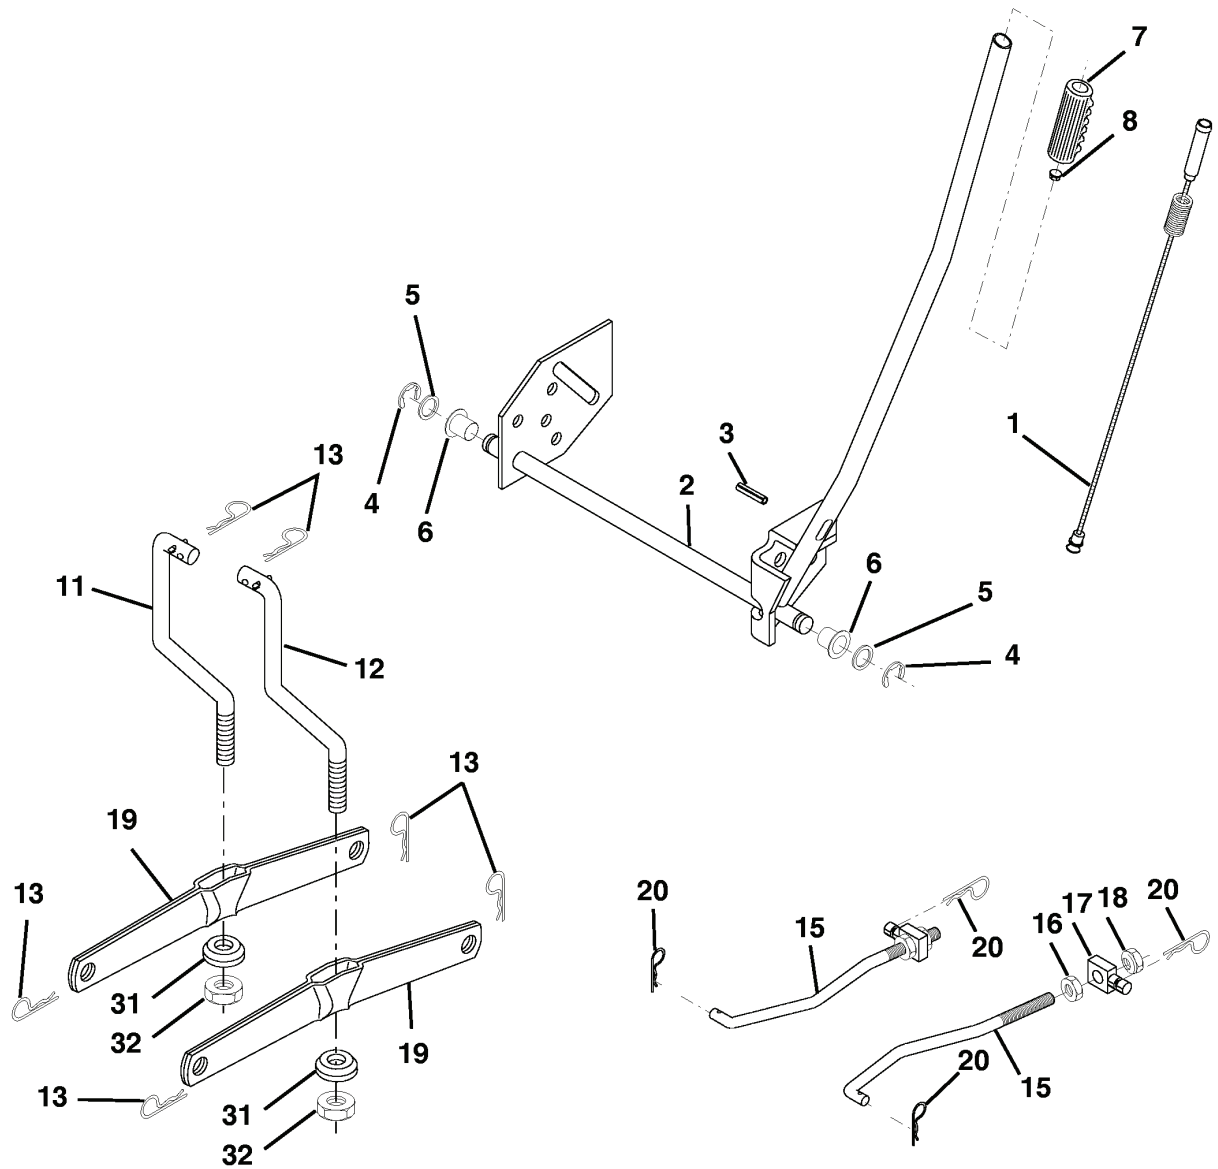

LT1238, LT1238C, 954567024, 2001-10

SPARE PARTS LIST

REPAIR PARTS

TRACTOR - - MODEL NUMBER LT1238 (LT1238C), PRODUCT NO. 954 56 70-24
STEERING

REF.	PART NO.	DESCRIPTION	REMARK	QTY.	KIT
1	532124415	STEERING WHEEL		1	
2	532175131	AXLE		1	
3	532169840	SPINDLE		1	
4	532169839	SPINDLE		1	
5	532124931	WASHER		1	
6	532121748	WASHER		1	
7	819272016	WASHER		1	
8	812000029	RETAINER RING		1	
9	532124937	BEARING COL. STRG.		1	
10	532175121	ROD		1	
11	810040600	WASHER		1	
13	532136518	PIPE		1	
15	532145212	NUT		1	
17	532177876	SHAFT		1	
26	532126847	BUSHING		1	
28	819131416	WASHER		1	
29	817060612	SCREW		1	
30	876020412	SPLIT PIN		1	
32	532130465	ROD		1	
36	532155099	BUSHING		1	
37	532152927	SCREW		1	
38	532124416	INSERT		1	
39	819133812	WASHER		1	
40	532124701	NUT		1	
41	532100711	ADAPTER		1	
42	532169634	SLEEVE		1	
43	532121749	WASHER		1	
44	532153720	STEERING PINION		1	
46	532121232	HUB CAP		1	
47	532124836	NIPPLE		1	
51	873800500	LOCK NUT		1	
54	874780520	BOLT		1	
63	874780616	BOLT		1	
65	532160367	SPACER		1	
67	872140618	BOLT		1	
68	532169827	SHAFT		1	
71	532175146	STEERING GEAR		1	
82	532169835	BRACKET		1	
85	532133835	XMAS TREE FASTNER		1	
88	532175118	BOLT		1	
91	532175553	SPRING		1	

REPAIR PARTS

TRACTOR - - MODEL NUMBER LT1238 (LT1238C), PRODUCT NO. 954 56 70-24
MOWER LIFT

REF.	PART NO.	DESCRIPTION	REMARK	QTY.	KIT
1	532159460	WIRE		1	
2	532159471	LEVER		1	
3	532105767	PIN RETAINING SCREW		1	
4	812000002	RETAINER RING		1	
5	819211621	WASHER		1	
6	532120183	BEARING		1	
7	532109413	GRIP		1	
8	532124526	KNOB		1	
11	532139865	LINK		1	
12	532139866	LINK		1	
13	532124670	RETAINER RING		1	
15	532173288	LINK		1	
16	873350800	NUT		1	
17	532175689	BRACKET		1	
18	873800800	NUT		1	
19	532139868	LEVER		1	
20	532163552	CLIP		1	
31	532169865	BEARING		1	
32	873540600	NUT		1	