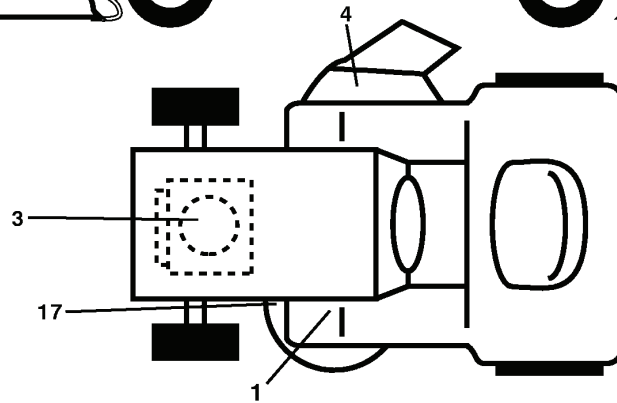

REPAIR PARTS

TRACTOR - - MODEL NUMBER LT1238 (LT1238C), PRODUCT NO. 954 56 70-24
CHASSIS

REF.	PART NO.	DESCRIPTION	REMARK	QTY.	KIT
1	532174620	CHASSIS		1	
2	532176554	PLATE		1	
3	817060612	SCREW		1	
5	532155272	DAMPER		1	
6	532155923	PLATE		1	
8	532155138	CLIP		1	
9	532171796	PANEL		1	
10	872140608	BOLT		1	
11	532155927	PLATE		1	
12	532145660	CLIP		1	
13	532173025	PLATE		1	
15	874180512	SCREW		1	
16	873510500	NUT		1	
17	532162237	HOOD		1	
18	532126938	DAMPER		1	
24	874780616	BOLT		1	
25	819131312	WASHER		1	
26	873800600	NUT		1	
28	532143499	GRILL		1	
29	532168154	LENS GRILLE PRIVATE LAB		1	
30	532177025	FENDER		1	
31	532136619	ROD		1	
33	532181057	FOOTREST		1	
34	532181058	FOOTREST		1	
35	872110606	BOLT		1	
37	817490508	SCREW		1	
38	532175710	BRACKET		1	
51	873800400	NUT		1	
52	819091416	WASHER		1	
53	532144697	BRACKET		1	
54	532161464	SCREW		1	
55	532144696	BRACKET		1	
57	874780412	BOLT		1	
58	532150127	AIR CONDUCTOR		1	
145	532156524	SHAFT		1	
205	817490608	SCREW		1	
206	532170165	BOLT		1	
208	817670608	SCREW		1	
209	817000612	SCREW		1	
212	532156229	REFLECTOR		1	
---	532005479	PLUG		1	

REPAIR PARTS

TRACTOR - - MODEL NUMBER LT1238 (LT1238C), PRODUCT NO. 954 56 70-24
DECALS

REF.	PART NO.	DESCRIPTION	REMARK	QTY.	KIT
1	532101892	DECAL		1	
2	532180941	DECAL		1	
3	532170839	DECALC.VOLUTE MOTEUR 170839		1	
4	532170563	DECALC.'DANGER'		1	
6	532157140	DECAL		1	
9	532176822	DECAL		1	
15	532145005	DECAL		1	
16	532157163	LABEL		1	
17	532136832	DECAL		1	
--	532138311	DECAL		1	
--	LSB42			1	
--	LC05	WHEEL WEIGHTS (PAIR)		1	
--	LBD48	SNOW BLADE		1	