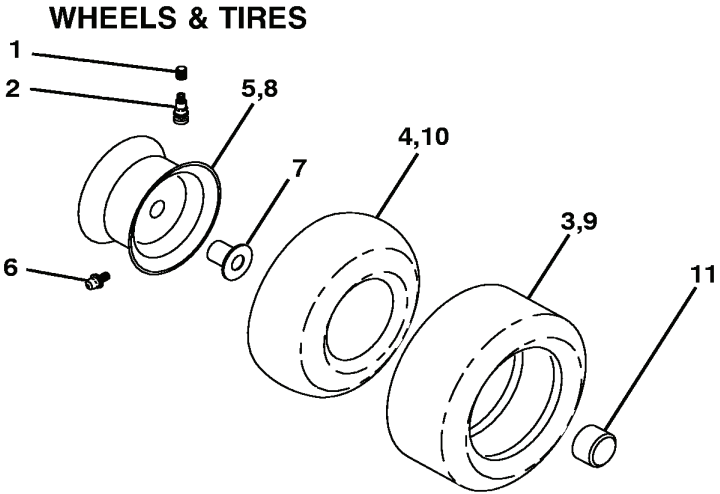

REPAIR PARTS

TRACTOR - - MODEL NUMBER LT1238 (LT1238C), PRODUCT NO. 954 56 70-24
SEAT

REF.	PART NO.	DESCRIPTION	REMARK	QTY.	KIT
1	532130875	SEAT		1	
2	532140551	BRACKET		1	
3	871110616	SCREW		1	
4	819131610	WASHER		1	
5	532145006	CLIP		1	
6	873800600	NUT		1	
7	532124181	SPRING		1	
8	817000616	SCREW		1	
9	819131614	WASHER		1	
10	532174894	PAN		1	
12	532121246	BRACKET		1	
13	532121248	BUSHING		1	
14	872050412	BOLT		1	
15	532134300	SPACER		1	
16	532121250	SPRING		1	
17	532123976	LOCKNUT		1	
21	532171852	BOLT		1	
22	873800500	LOCK NUT		1	
23	871110814	BOLT		1	
24	819171912	WASHER		1	
25	532127018	BOLT		1	
26	810040800	WASHER		1	

REPAIR PARTS

TRACTOR - - MODEL NUMBER LT1238 (LT1238C), PRODUCT NO. 954 56 70-24
ENGINE

REF.	PART NO.	DESCRIPTION	REMARK	QTY.	KIT
1	532170551	THROTTLE CONTROL		1	
2	817720410	SCREW		1	
4	532137348	MUFFLER, CPL.		1	
13	532165291	GASKET		1	
14	532148456	TUBE		1	
16	811050600	WASHER		1	
23	532169837	HEAT SHIELD		1	
29	532137180	SPARK ARRESTER KIT		1	
31	532109202	TANK		1	
32	532140527	FUEL CAP		1	
33	532123487	HOSE CLAMP		1	
37	532137040	HOSE		1	
38	532148315	PLUG		1	
40	532124028	BUSHING		1	
44	817670412	SCREW		1	
45	817000612	SCREW		1	
46	819091416	WASHER		1	
62	810040500	WASHER		1	
72	871070512	BOLT		1	
78	817060620	SCREW		1	
81	873510400	NUT		1	

REPAIR PARTS

TRACTOR - - MODEL NUMBER LT1238 (LT1238C), PRODUCT NO. 954 56 70-24

REF.	PART NO.	DESCRIPTION	REMARK	QTY.	KIT
1	532059192	CAP VALVE		1	
2	532065139	NIPPLE		1	
3	532106222	TIRE		1	
4	532059904	HOSE		1	
5	532138336	RIM		1	
6	532124957	FITTING		1	
7	532124959	BEARING		1	
8	532138337	RIM SPROCKET		1	
9	532124635	TIRE		1	
10	532124926	HOSE		1	
11	532175039	HUB CAP		1	
--	532144334	SEALING FOAM		1	