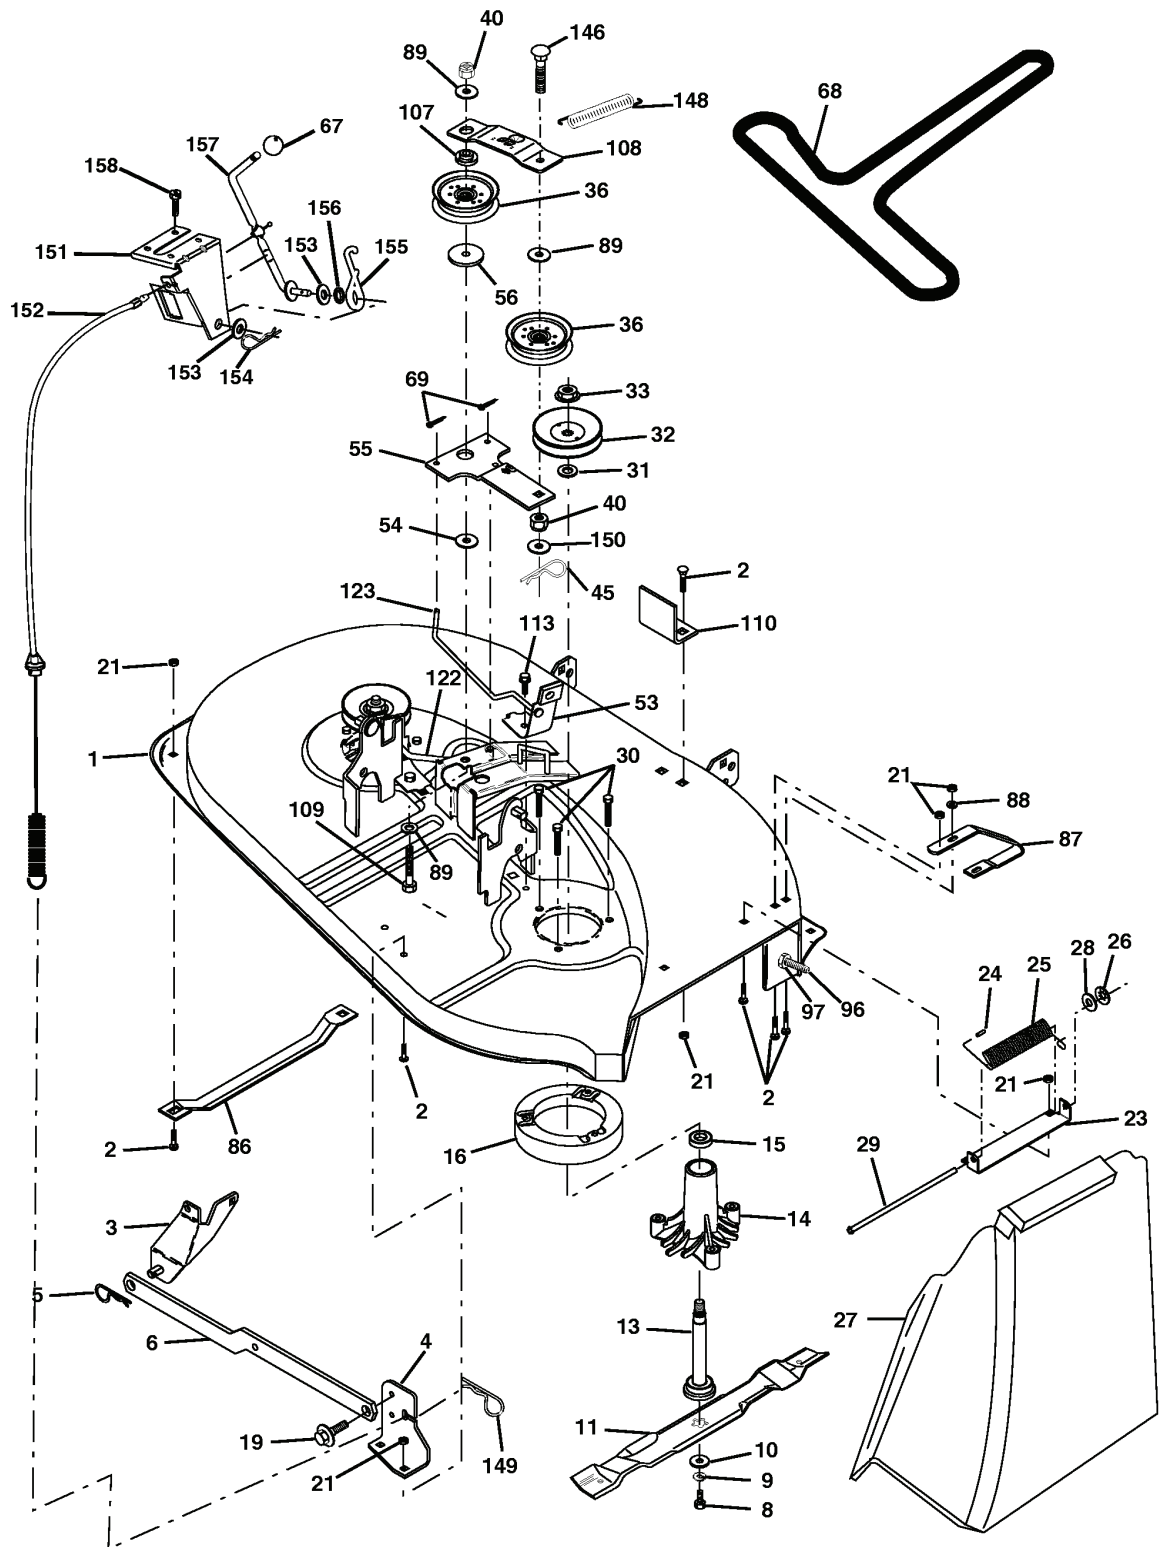

REPAIR PARTS

TRACTOR - - MODEL NUMBER LT1238 (LT1238C), PRODUCT NO. 954 56 70-24
MOWER DECK

REF.	PART NO.	DESCRIPTION	REMARK	QTY.	KIT
1	532170280	MOWER HOUSING ASSEMBLY		1	
2	872140506	BOLT		1	
3	532138017	BRACKE		1	
4	532169970	BRACKET		1	
5	532124670	RETAINER RING		1	
6	532178024	LEVER		1	
8	532850857	BOLT		1	
9	810030600	WASHER		1	
10	532140296	WASHER		1	
11	532138497	BLADE		1	
13	532137645	SHAFT		1	
14	532128774	BEARING HOUSING		1	
15	532110485	BEARING		1	
16	532174493	STRIPPER, MANDREL, BLACK		1	
19	532132827	SPEC. BOLT		1	
21	873680500	NUT		1	
23	532137607	BRACKET		1	
24	532105304	HUB CAP		1	
25	532123713	SPRING		1	
26	532110452	NUT		1	
27	532175943	SHIELD		1	
28	819111016	WASHER		1	
29	532106735	ROD		1	
30	532173984	SCREW		1	
31	532129963	WASHER		1	
32	532153532	PULLEY		1	
33	532178342	NUT		1	
36	532131494	PULLEY		1	
40	873680600	NUT		1	
45	532124788	RETAINER RING		1	
53	532130840	BRAKE LEVER		1	
54	532133943	WASHER		1	
55	532133840	LEVER		1	
56	532165723	SPACER		1	
67	532106932	KNOB		1	
68	532144200	BELT		1	
69	876020312	SPLIT PIN		1	
86	532125074	RUNNER L/H		1	
87	532128772	SUPPORT		1	
88	819111216	WASHER		1	
89	819131612	WASHER		1	
107	532133502	SPACER		1	
108	532133503	LEVER		1	
109	874760640	BOLT		1	
110	532142587	UPSTOP DECK FRONT 38"		1	
113	817060512	SCREW		1	
122	532131289	BRAKE LEVER		1	
123	532169971	ROD		1	
146	532165891	BOLT		1	
148	532169022	SPRING		1	
149	532165898	SPRING		1	
150	819091216	WASHER		1	
151	532169670	BRACKET		1	
152	532172758	CABLE		1	
153	532169674	WASHER		1	
154	532169675	PIN		1	
155	532169671	SPRING		1	
156	532169672	SPACER		1	
157	532169669	CONTROL		1	
158	817720408	SCREW		1	
--	532130794	MANDREL		1	
--	532180874	CARTER*RPLPAR 532171665		1