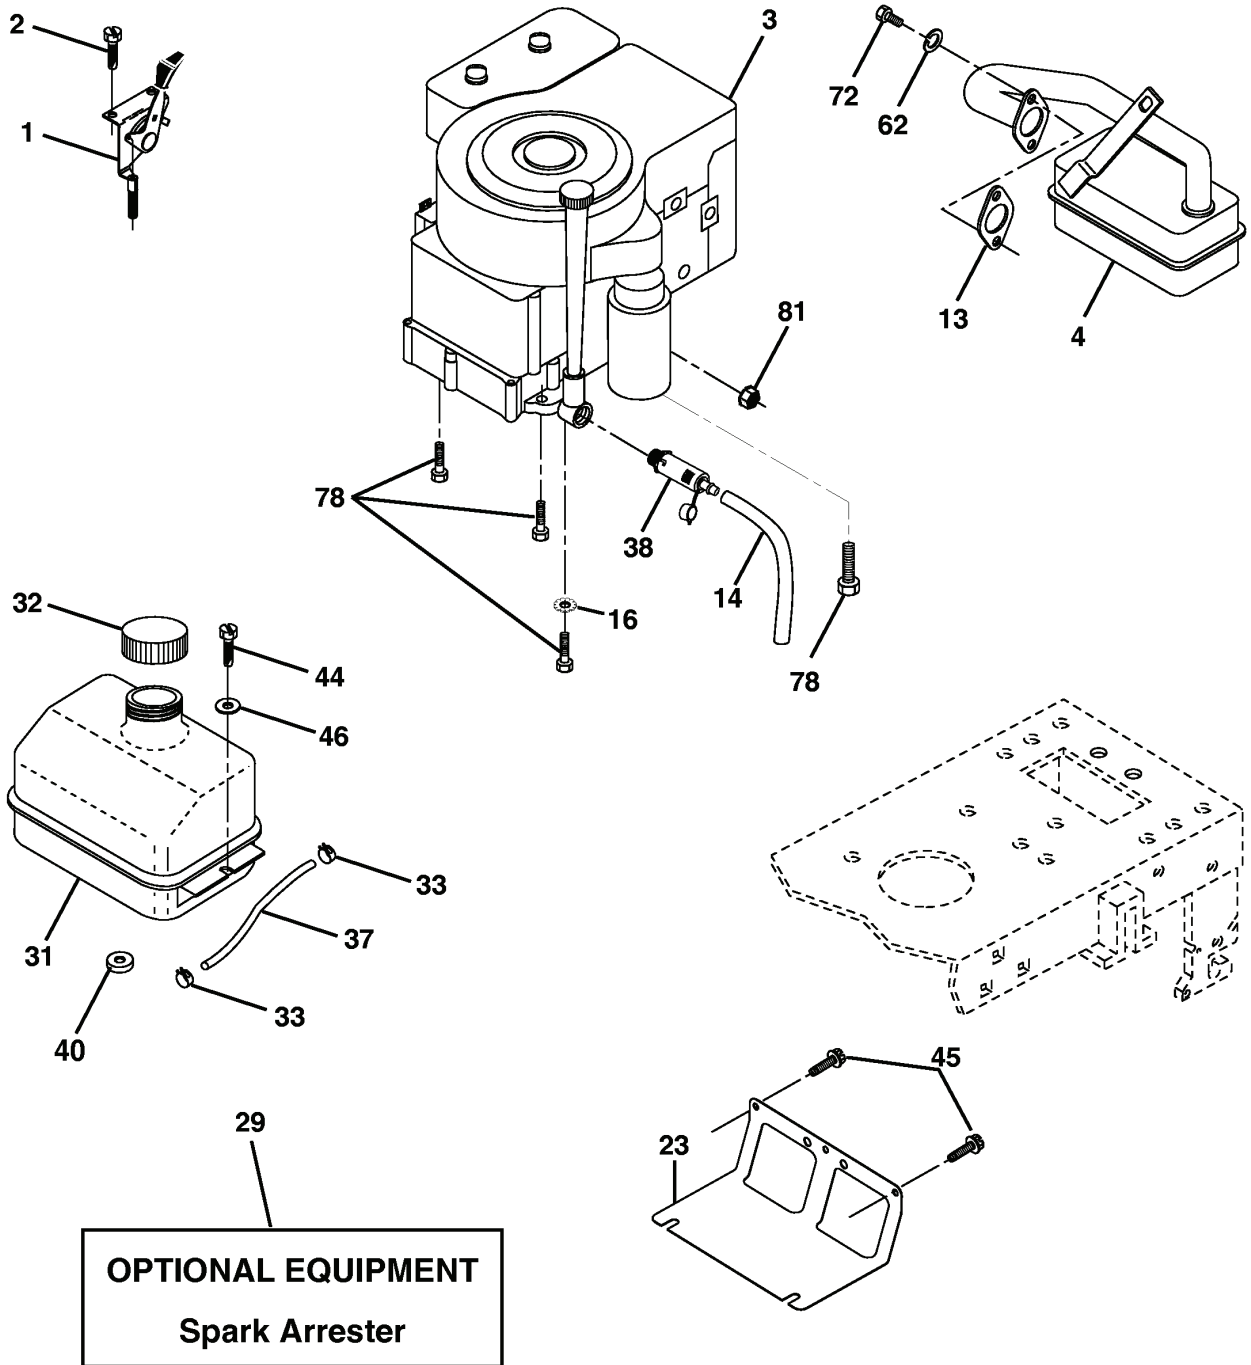

REPAIR PARTS

TRACTOR - - MODEL NUMBER LT1238 (LT1238C), PRODUCT NO. 954 56 70-24
ENGINE

REF.	PART NO.	DESCRIPTION	REMARK	QTY.	KIT
1	532170551	THROTTLE CONTROL		1	
2	817720410	SCREW		1	
4	532137348	MUFFLER, CPL.		1	
13	532165291	GASKET		1	
14	532148456	TUBE		1	
16	811050600	WASHER		1	
23	532169837	HEAT SHIELD		1	
29	532137180	SPARK ARRESTER KIT		1	
31	532109202	TANK		1	
32	532140527	FUEL CAP		1	
33	532123487	HOSE CLAMP		1	
37	532137040	HOSE		1	
38	532148315	PLUG		1	
40	532124028	BUSHING		1	
44	817670412	SCREW		1	
45	817000612	SCREW		1	
46	819091416	WASHER		1	
62	810040500	WASHER		1	
72	871070512	BOLT		1	
78	817060620	SCREW		1	
81	873510400	NUT		1