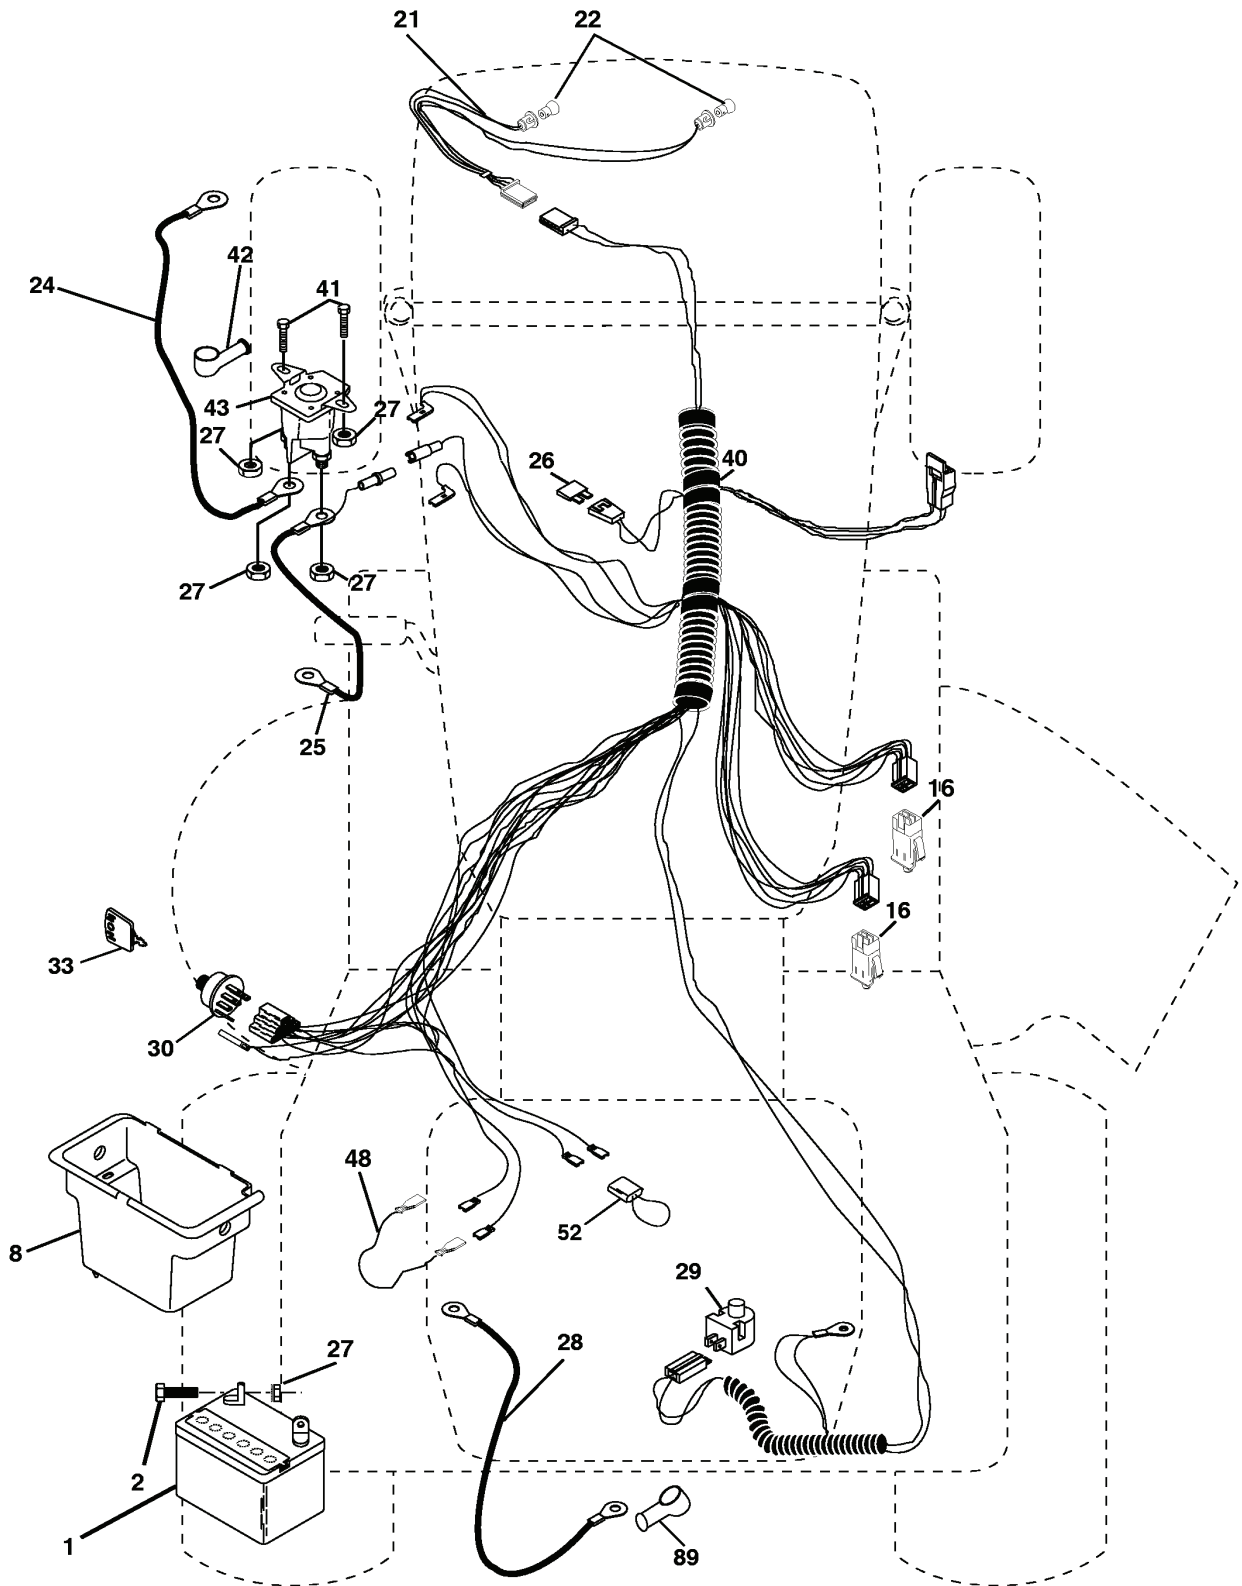

REPAIR PARTS

TRACTOR - - MODEL NUMBER LT1238 (LT1238C), PRODUCT NO. 954 56 70-24
ELECTRICAL

REF.	PART NO.	DESCRIPTION	REMARK	QTY.	KIT
1	532163465	BATTERY		1	
2	874760412	BOLT		1	
8	532176689	BATTERY BOX		1	
16	532176138	MICRO SWITCH		1	
21	532166181	CABLE ASSY		1	
22	532004152	BULB		1	
24	532124780	CABLE		1	
25	532146147	CABLE		1	
26	532175158	FUSE		1	
27	873510400	NUT		1	
28	532124773	CABLE		1	
29	532121305	SWITCH		1	
30	532175566	SWITCH		1	
33	532140401	KEY		1	
40	532179720	HARNESS		1	
41	871110408	BOLT		1	
42	532131563	COVER		1	
43	532178861	SOLENOID		1	
48	532140844	ADAPTER		1	
52	532141940	WIRE		1