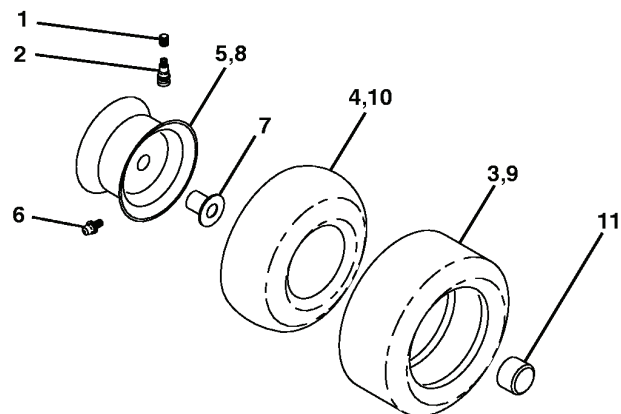

REPAIR PARTS

TRACTOR - - MODEL NUMBER LT1238 (LT1238D), PRODUCT NO. 954 56 70-24

WHEELS & TIRES

REF.	PART NO.	DESCRIPTION	REMARK	QTY.	KIT
1	532059192	CAP VALVE		1	
2	532065139	NIPPLE		1	
3	532106222	TIRE		1	
4	532059904	HOSE		1	
5	532138336	RIM		1	
6	532124957	FITTING		1	
7	532124959	BEARING		1	
8	532138337	RIM.SPROCKET		1	
9	532124635	TIRE		1	
10	532124926	HOSE		1	
11	532175039	HUB CAP		1	
--	532144334	SEALING FOAM		1