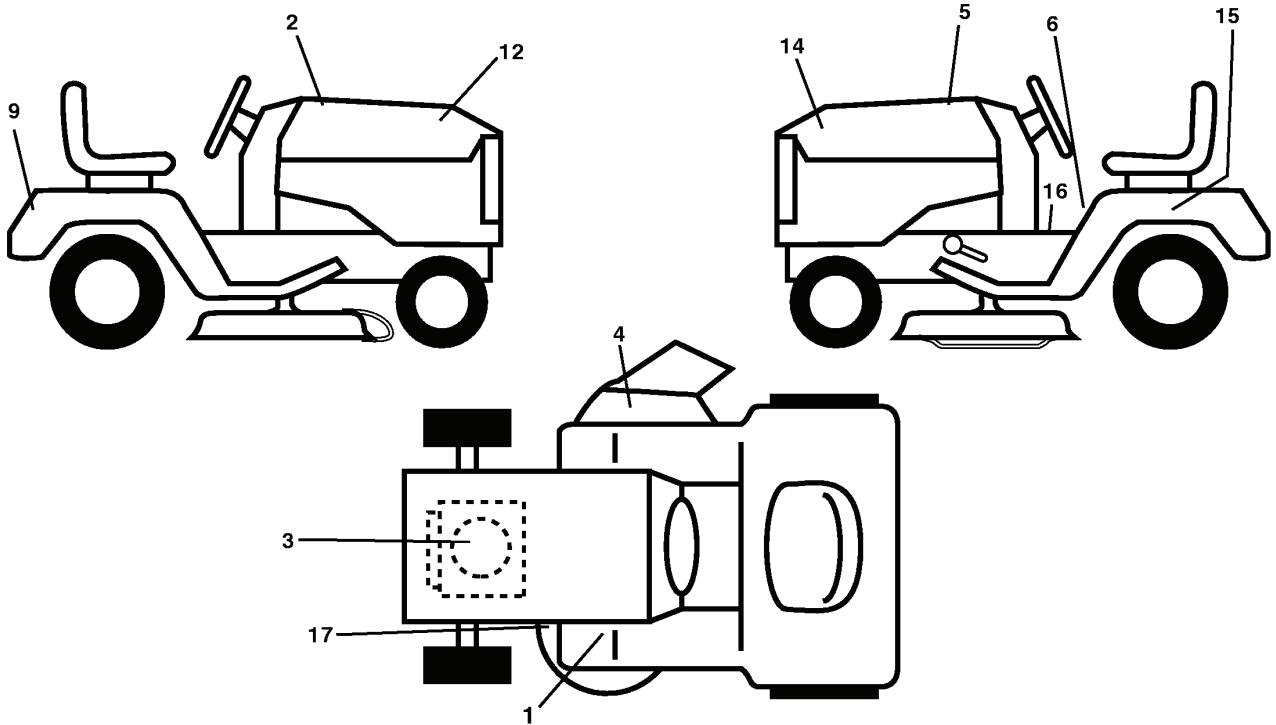

# REPAIR PARTS

TRACTOR - - MODEL NUMBER LT1238 (LT1238D), PRODUCT NO. 954 56 70-24  
MOWER LIFT

---

REF.	PART NO.	DESCRIPTION	REMARK	QTY.	KIT
1	532159460	WIRE		1	
2	532159471	LEVER		1	
3	532105767	PIN RETAINING SCREW		1	
4	812000002	RETAINER RING		1	
5	819211621	WASHER		1	
6	532120183	BEARING		1	
7	532109413	GRIP		1	
8	532124526	KNOB		1	
11	532139865	LINK		1	
12	532139866	LINK		1	
13	532124670	RETAINER RING		1	
15	532173288	LINK		1	
16	873350800	NUT		1	
17	532175689	BRACKET		1	
18	873800800	NUT		1	
19	532139868	LEVER		1	
20	532163552	CLIP		1	
31	532169865	BEARING		1	
32	873540600	NUT		1	

## REPAIR PARTS

TRACTOR - - MODEL NUMBER LT1238 (LT1238D), PRODUCT NO. 954 56 70-24  
DECALS

---

REF.	PART NO.	DESCRIPTION	REMARK	QTY.	KIT
1	532101892	DECAL		1	
2	532180941	DECAL		1	
3	532170839	DECALC.VOLUTE MOTEUR 170839		1	
4	532170563	DECALC.'DANGER'		1	
6	532157140	DECAL		1	
9	532176822	DECAL		1	
15	532145005	DECAL		1	
16	532157163	LABEL		1	
17	532136832	DECAL		1	
--	532138311	DECAL		1	
--	LSB42			1	
--	LC05	WHEEL WEIGHTS (PAIR)		1	
--	LBD48	SNOW BLADE		1	