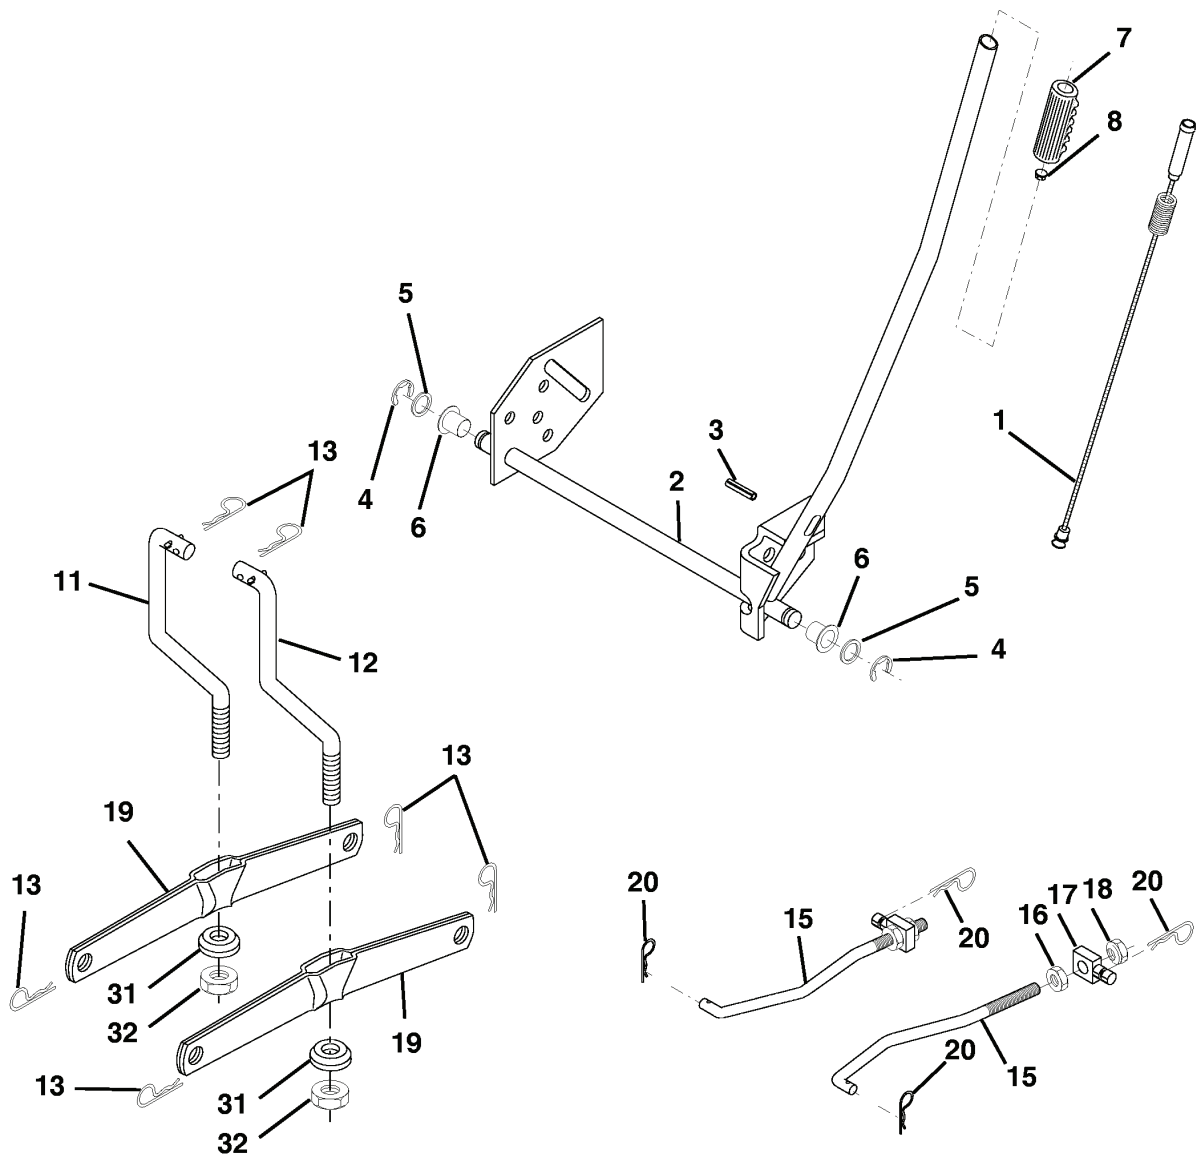

# REPAIR PARTS

TRACTOR - - MODEL NUMBER LT1238 (LT1238D), PRODUCT NO. 954 56 70-24  
STEERING

REF.	PART NO.	DESCRIPTION	REMARK	QTY.	KIT
1	532124415	STEERING WHEEL		1	
2	532175131	AXLE		1	
3	532169840	SPINDLE		1	
4	532169839	SPINDLE		1	
5	532124931	WASHER		1	
6	532121748	WASHER		1	
7	819272016	WASHER		1	
8	812000029	RETAINER RING		1	
9	532124937	BEARING COL. STRG.		1	
10	532175121	ROD		1	
11	810040600	WASHER		1	
12	873940800	NUT		1	
13	532136518	PIPE		1	
15	532145212	NUT		1	
17	532180641	SHAFT		1	
26	532126847	BUSHING		1	
28	819131416	WASHER		1	
29	817060612	SCREW		1	
30	876020412	SPLIT PIN		1	
32	532130465	ROD		1	
36	532155099	BUSHING		1	
37	532152927	SCREW		1	
38	532124416	INSERT		1	
39	819183812	WASHER		1	
40	532124701	NUT		1	
41	532100711	ADAPTER		1	
42	532169634	SLEEVE		1	
43	532121749	WASHER		1	
44	532180640	SHAFT		1	
46	532121232	HUB CAP		1	
47	532124836	NIPPLE		1	
51	873540400	NUT		1	
54	871130420	BOLT		1	
63	874780616	BOLT		1	
65	532160367	SPACER		1	
67	872140618	BOLT		1	
68	532169827	SHAFT		1	
71	532175146	STEERING GEAR		1	
82	532169835	BRACKET		1	
85	532133835	XMAS TREE FASTNER		1	
88	532175118	BOLT		1	
91	532175553	SPRING		1	

# REPAIR PARTS

TRACTOR - - MODEL NUMBER LT1238 (LT1238D), PRODUCT NO. 954 56 70-24  
MOWER LIFT

---

REF.	PART NO.	DESCRIPTION	REMARK	QTY.	KIT
1	532159460	WIRE		1	
2	532159471	LEVER		1	
3	532105767	PIN RETAINING SCREW		1	
4	812000002	RETAINER RING		1	
5	819211621	WASHER		1	
6	532120183	BEARING		1	
7	532109413	GRIP		1	
8	532124526	KNOB		1	
11	532139865	LINK		1	
12	532139866	LINK		1	
13	532124670	RETAINER RING		1	
15	532173288	LINK		1	
16	873350800	NUT		1	
17	532175689	BRACKET		1	
18	873800800	NUT		1	
19	532139868	LEVER		1	
20	532163552	CLIP		1	
31	532169865	BEARING		1	
32	873540600	NUT		1	