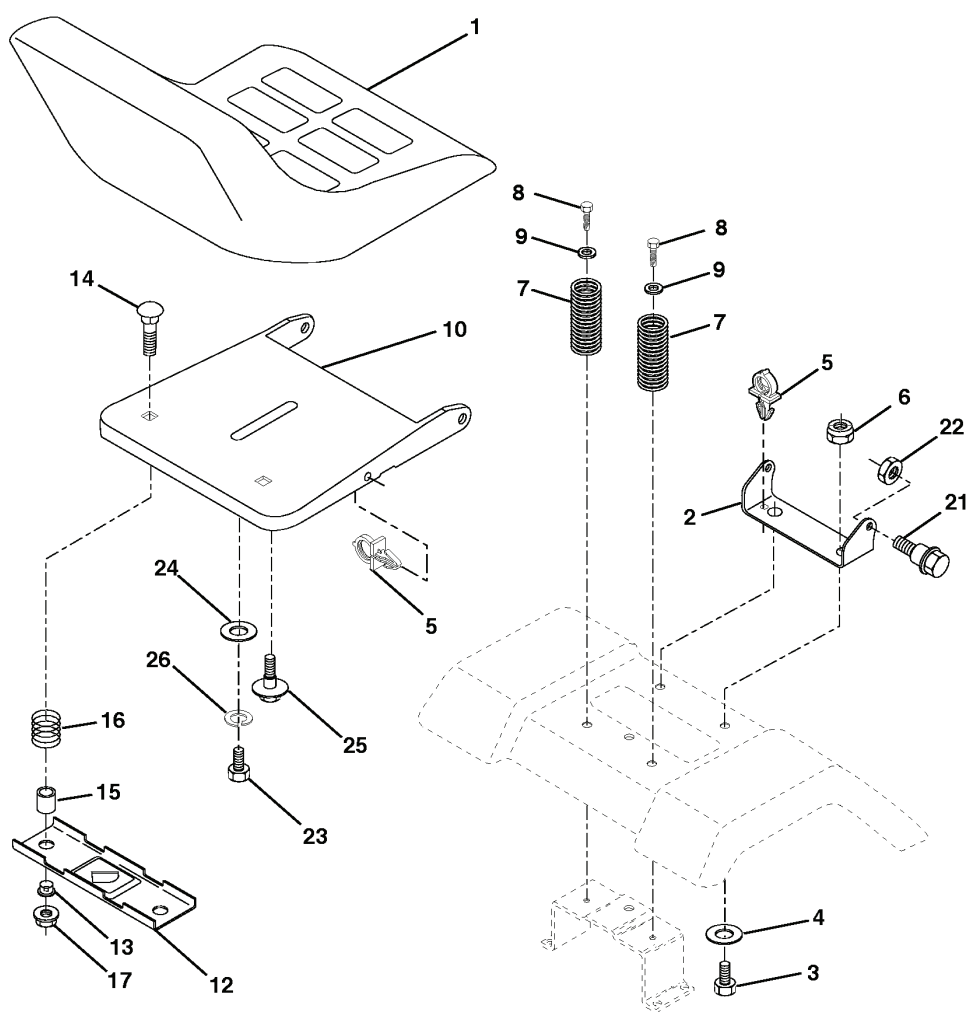

REPAIR PARTS

TRACTOR - - MODEL NUMBER LT1238 (LT1238D), PRODUCT NO. 954 56 70-24
SEAT

REF.	PART NO.	DESCRIPTION	REMARK	QTY.	KIT
1	532130875	SEAT		1	
2	532140551	BRACKET		1	
3	871110616	SCREW		1	
4	819131610	WASHER		1	
5	532145006	CLIP		1	
6	873800600	NUT		1	
7	532124181	SPRING		1	
8	817000616	SCREW		1	
9	819131614	WASHER		1	
10	532174894	PAN		1	
12	532121246	BRACKET		1	
13	532121248	BUSHING		1	
14	872050412	BOLT		1	
15	532134300	SPACER		1	
16	532121250	SPRING		1	
17	532123976	LOCKNUT		1	
21	532171852	BOLT		1	
22	873800500	LOCK NUT		1	
23	871110814	BOLT		1	
24	819171912	WASHER		1	
25	532127018	BOLT		1	
26	810040800	WASHER		1