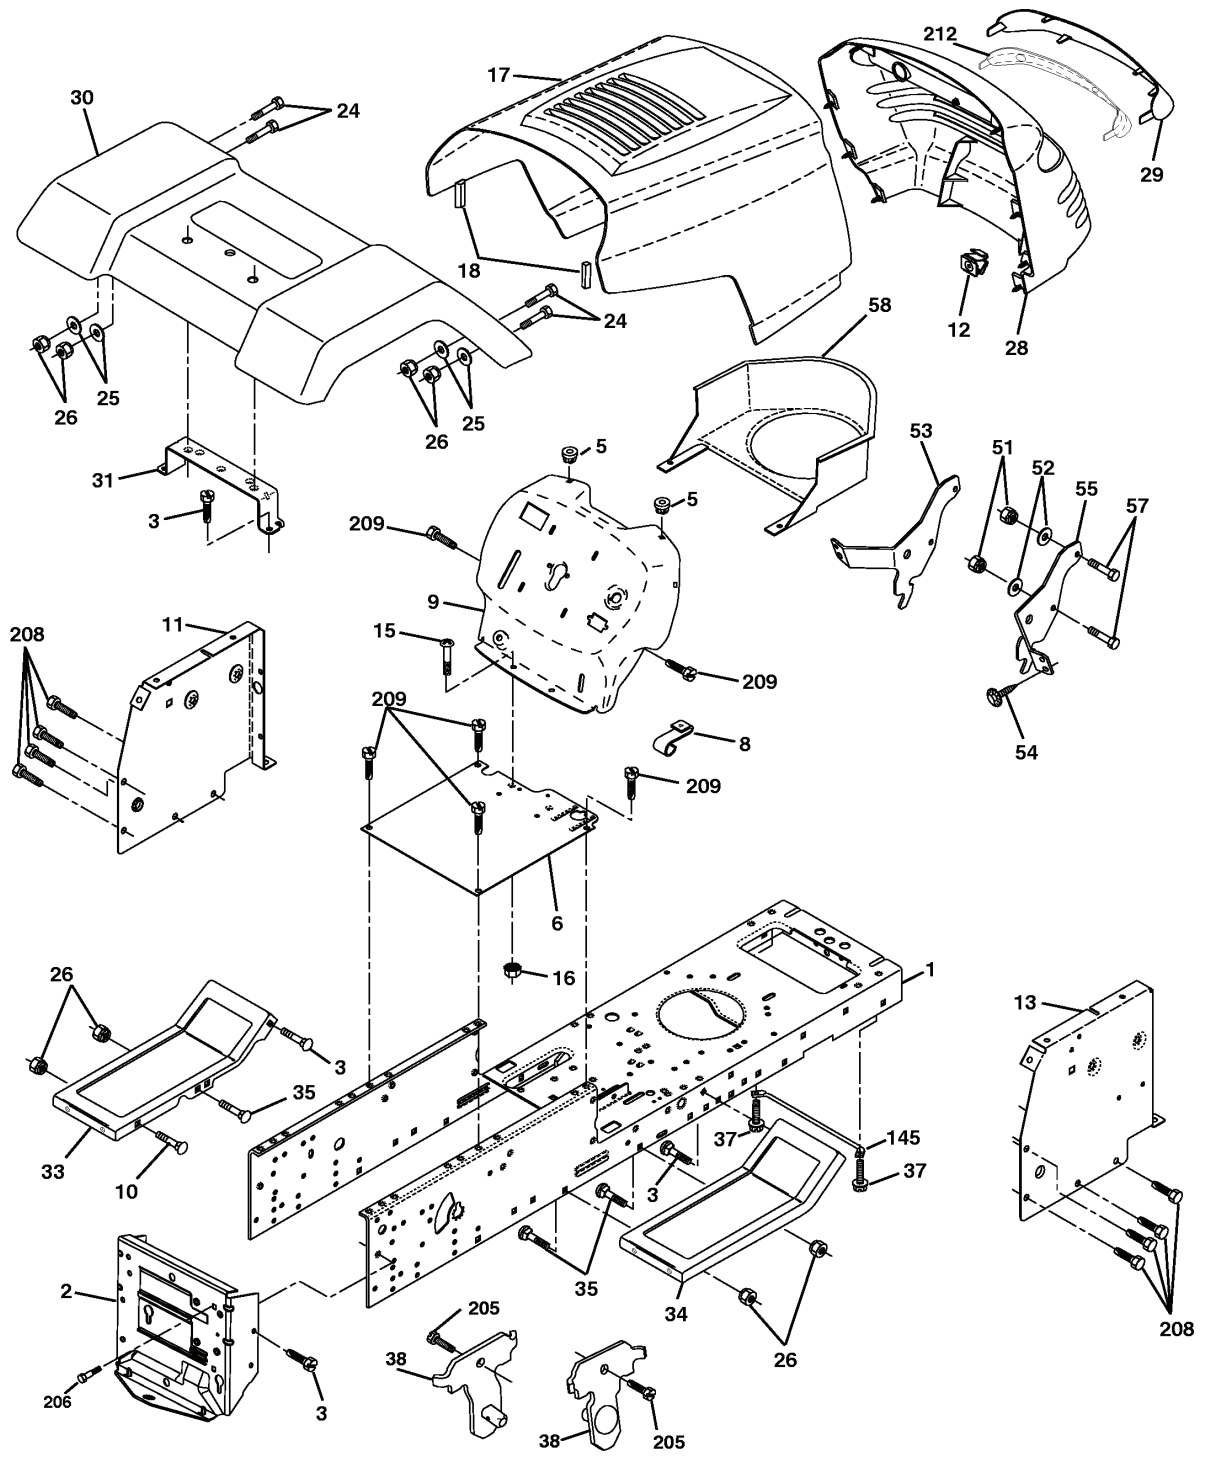

## REPAIR PARTS

TRACTOR - - MODEL NUMBER LT1238 (LT1238D), PRODUCT NO. 954 56 70-24

### WHEELS & TIRES

---

REF.	PART NO.	DESCRIPTION	REMARK	QTY.	KIT
1	532059192	CAP VALVE		1	
2	532065139	NIPPLE		1	
3	532106222	TIRE		1	
4	532059904	HOSE		1	
5	532138336	RIM		1	
6	532124957	FITTING		1	
7	532124959	BEARING		1	
8	532138337	RIM.SPROCKET		1	
9	532124635	TIRE		1	
10	532124926	HOSE		1	
11	532175039	HUB CAP		1	
--	532144334	SEALING FOAM		1	

# REPAIR PARTS

TRACTOR - - MODEL NUMBER LT1238 (LT1238D), PRODUCT NO. 954 56 70-24  
CHASSIS

REF.	PART NO.	DESCRIPTION	REMARK	QTY.	KIT
1	532174620	CHASSIS		1	
2	532176554	PLATE		1	
3	817060612	SCREW		1	
5	532155272	DAMPER		1	
6	532155923	PLATE		1	
8	532155138	CLIP		1	
9	532171796	PANEL		1	
10	872140608	BOLT		1	
11	532155927	PLATE		1	
12	532145660	CLIP		1	
13	532173025	PLATE		1	
15	874180512	SCREW		1	
16	873510500	NUT		1	
17	532162237	HOOD		1	
18	532126938	DAMPER		1	
24	874780616	BOLT		1	
25	819131312	WASHER		1	
26	873800600	NUT		1	
28	532143499	GRILL		1	
29	532168154	LENS GRILLE PRIVATE LAB		1	
30	532177025	FENDER		1	
31	532136619	ROD		1	
33	532181057	FOOTREST		1	
34	532181058	FOOTREST		1	
35	872110606	BOLT		1	
37	817490508	SCREW		1	
38	532175710	BRACKET		1	
51	873800400	NUT		1	
52	819091416	WASHER		1	
53	532144697	BRACKET		1	
54	532161464	SCREW		1	
55	532144696	BRACKET		1	
57	874780412	BOLT		1	
58	532150127	AIR CONDUCTOR		1	
145	532156524	SHAFT		1	
205	817490608	SCREW		1	
206	532170165	BOLT		1	
208	817670608	SCREW		1	
209	817000612	SCREW		1	
212	532156229	REFLECTOR		1	
---	532005479	PLUG		1	