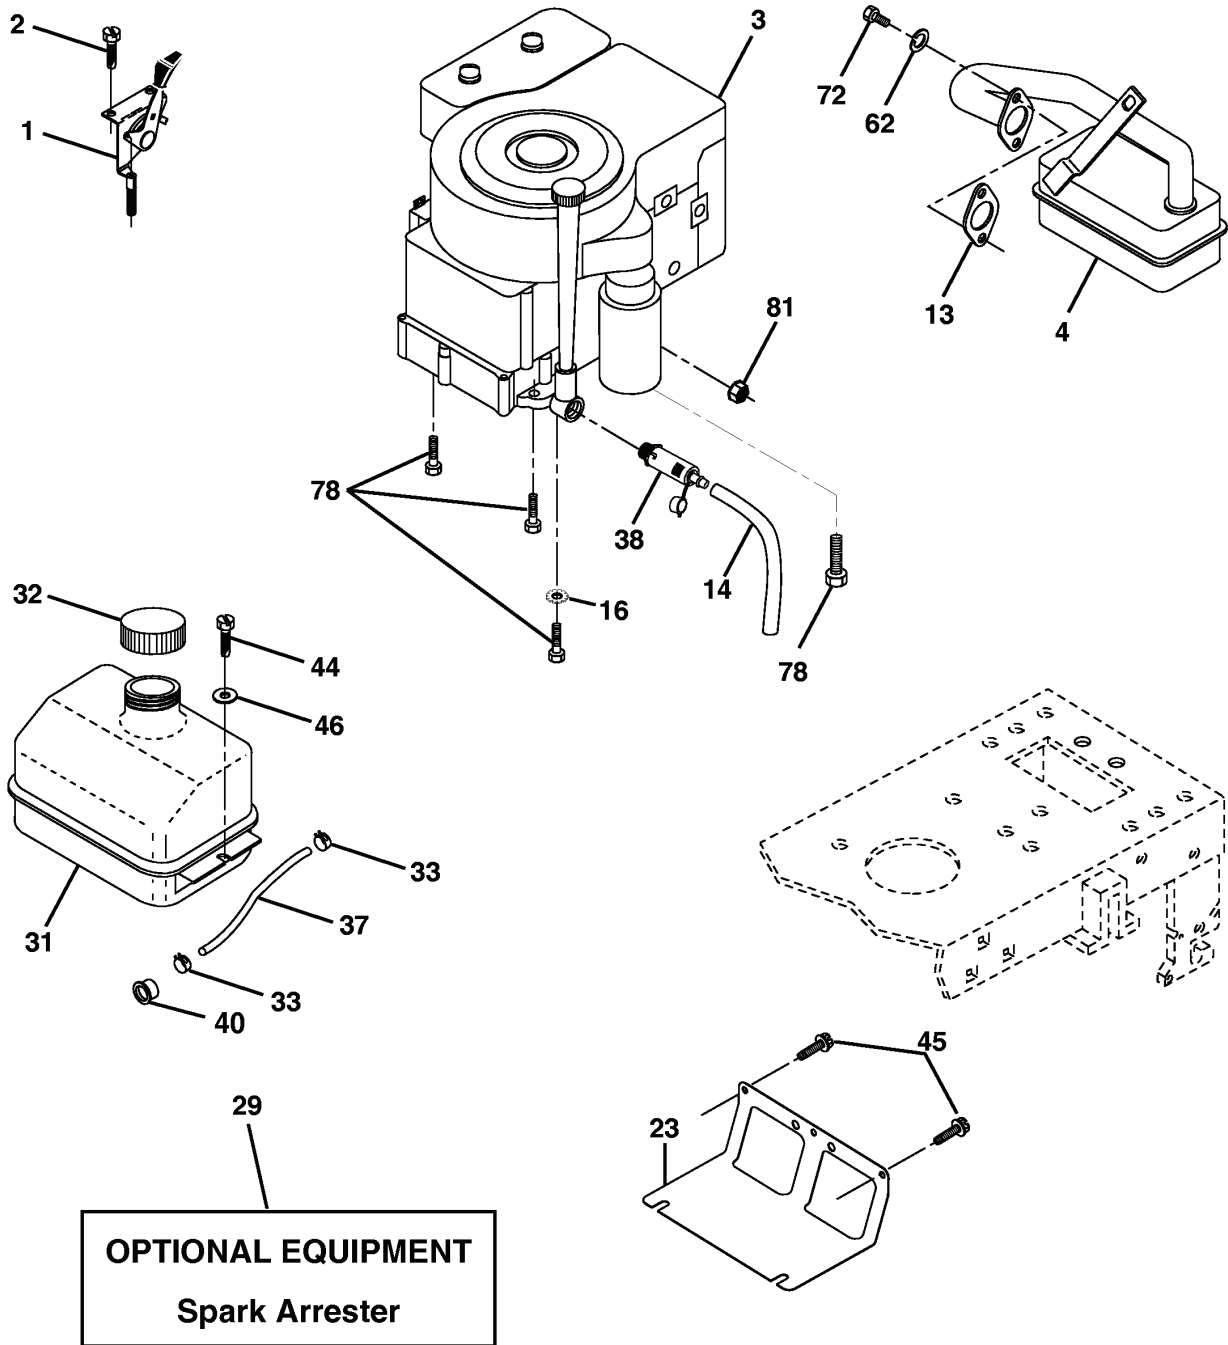

# REPAIR PARTS

TRACTOR - - MODEL NUMBER LT1238 (LT1238D), PRODUCT NO. 954 56 70-24  
ELECTRICAL

---

REF.	PART NO.	DESCRIPTION	REMARK	QTY.	KIT
1	532163465	BATTERY		1	
2	874760412	BOLT		1	
8	532176689	BATTERY BOX		1	
16	532176138	MICRO SWITCH		1	
21	532166181	CABLE ASSY		1	
22	532004152	BULB		1	
24	532124780	CABLE		1	
25	532146147	CABLE		1	
26	532175158	FUSE		1	
27	873510400	NUT		1	
28	532124773	CABLE		1	
29	532121305	SWITCH		1	
30	532175566	SWITCH		1	
33	532140401	KEY		1	
40	532179720	HARNESS		1	
41	871110408	BOLT		1	
42	532131563	COVER		1	
43	532178861	SOLENOID		1	
48	532140844	ADAPTER		1	
52	532141940	WIRE		1	

# REPAIR PARTS

TRACTOR - - MODEL NUMBER LT1238 (LT1238D), PRODUCT NO. 954 56 70-24  
ENGINE

---

REF.	PART NO.	DESCRIPTION	REMARK	QTY.	KIT
1	532170551	THROTTLE CONTROL		1	
2	817720410	SCREW		1	
4	532137348	MUFFLER, CPL.		1	
13	532165291	GASKET		1	
14	532148456	TUBE		1	
16	811050600	WASHER		1	
23	532169837	HEAT SHIELD		1	
29	532137180	SPARK ARRESTER KIT		1	
31	532109202	TANK		1	
32	532140527	FUEL CAP		1	
33	532123487	HOSE CLAMP		1	
37	532137040	HOSE		1	
38	532148315	PLUG		1	
40	532124028	BUSHING		1	
44	817670412	SCREW		1	
45	817000612	SCREW		1	
46	819091416	WASHER		1	
62	810040500	WASHER		1	
72	871070512	BOLT		1	
78	817060620	SCREW		1	
81	873510400	NUT		1	

# REPAIR PARTS

TRACTOR - - MODEL NUMBER LT1238 (LT1238D), PRODUCT NO. 954 56 70-24  
MOWER LIFT

---

REF.	PART NO.	DESCRIPTION	REMARK	QTY.	KIT
1	532159460	WIRE		1	
2	532159471	LEVER		1	
3	532105767	PIN RETAINING SCREW		1	
4	812000002	RETAINER RING		1	
5	819211621	WASHER		1	
6	532120183	BEARING		1	
7	532109413	GRIP		1	
8	532124526	KNOB		1	
11	532139865	LINK		1	
12	532139866	LINK		1	
13	532124670	RETAINER RING		1	
15	532173288	LINK		1	
16	873350800	NUT		1	
17	532175689	BRACKET		1	
18	873800800	NUT		1	
19	532139868	LEVER		1	
20	532163552	CLIP		1	
31	532169865	BEARING		1	
32	873540600	NUT		1	