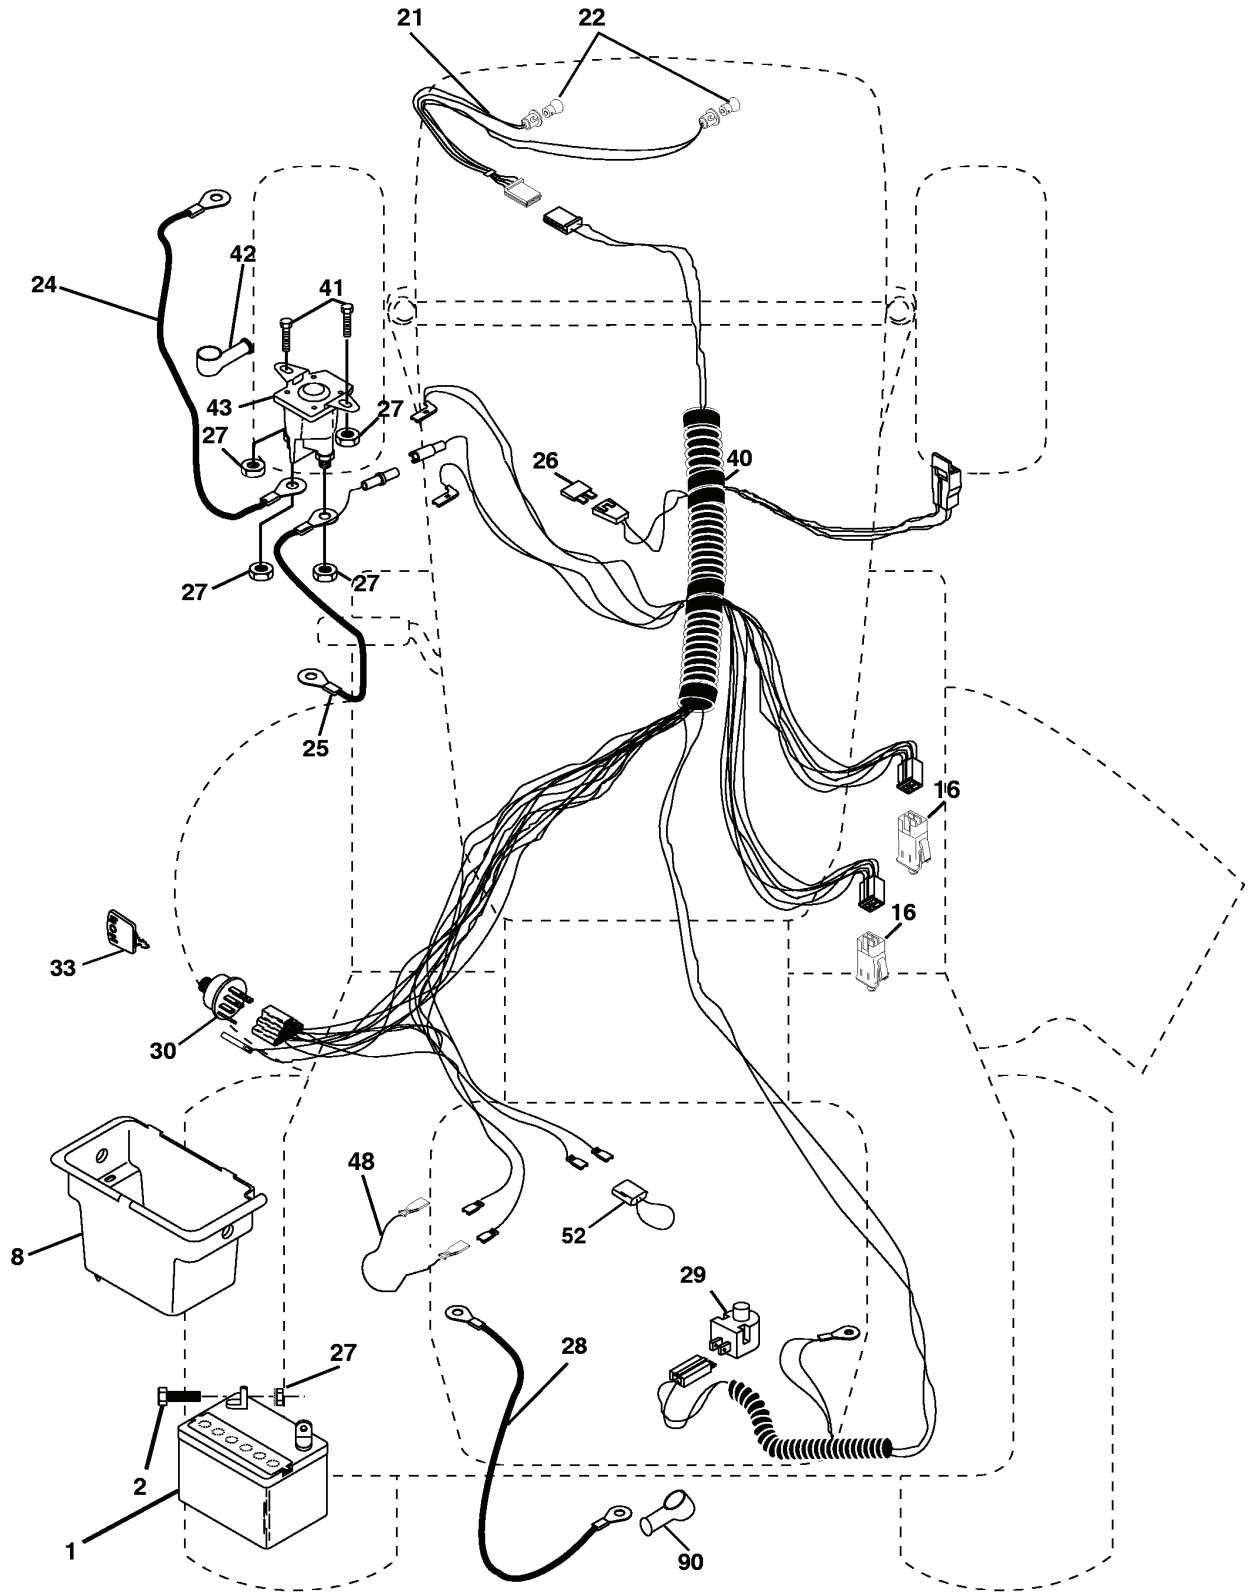

# REPAIR PARTS

TRACTOR - - MODEL NUMBER LT1238 (LT1238D), PRODUCT NO. 954 56 70-24  
ELECTRICAL

---

REF.	PART NO.	DESCRIPTION	REMARK	QTY.	KIT
1	532163465	BATTERY		1	
2	874760412	BOLT		1	
8	532176689	BATTERY BOX		1	
16	532176138	MICRO SWITCH		1	
21	532166181	CABLE ASSY		1	
22	532004152	BULB		1	
24	532124780	CABLE		1	
25	532146147	CABLE		1	
26	532175158	FUSE		1	
27	873510400	NUT		1	
28	532124773	CABLE		1	
29	532121305	SWITCH		1	
30	532175566	SWITCH		1	
33	532140401	KEY		1	
40	532179720	HARNESS		1	
41	871110408	BOLT		1	
42	532131563	COVER		1	
43	532178861	SOLENOID		1	
48	532140844	ADAPTER		1	
52	532141940	WIRE		1	

# REPAIR PARTS

TRACTOR - - MODEL NUMBER LT1238 (LT1238D), PRODUCT NO. 954 56 70-24  
ENGINE

---

REF.	PART NO.	DESCRIPTION	REMARK	QTY.	KIT
1	532170551	THROTTLE CONTROL		1	
2	817720410	SCREW		1	
4	532137348	MUFFLER, CPL.		1	
13	532165291	GASKET		1	
14	532148456	TUBE		1	
16	811050600	WASHER		1	
23	532169837	HEAT SHIELD		1	
29	532137180	SPARK ARRESTER KIT		1	
31	532109202	TANK		1	
32	532140527	FUEL CAP		1	
33	532123487	HOSE CLAMP		1	
37	532137040	HOSE		1	
38	532148315	PLUG		1	
40	532124028	BUSHING		1	
44	817670412	SCREW		1	
45	817000612	SCREW		1	
46	819091416	WASHER		1	
62	810040500	WASHER		1	
72	871070512	BOLT		1	
78	817060620	SCREW		1	
81	873510400	NUT		1	

# REPAIR PARTS

TRACTOR - - MODEL NUMBER LT1238 (LT1238D), PRODUCT NO. 954 56 70-24  
MOWER LIFT

---

REF.	PART NO.	DESCRIPTION	REMARK	QTY.	KIT
1	532159460	WIRE		1	
2	532159471	LEVER		1	
3	532105767	PIN RETAINING SCREW		1	
4	812000002	RETAINER RING		1	
5	819211621	WASHER		1	
6	532120183	BEARING		1	
7	532109413	GRIP		1	
8	532124526	KNOB		1	
11	532139865	LINK		1	
12	532139866	LINK		1	
13	532124670	RETAINER RING		1	
15	532173288	LINK		1	
16	873350800	NUT		1	
17	532175689	BRACKET		1	
18	873800800	NUT		1	
19	532139868	LEVER		1	
20	532163552	CLIP		1	
31	532169865	BEARING		1	
32	873540600	NUT		1	