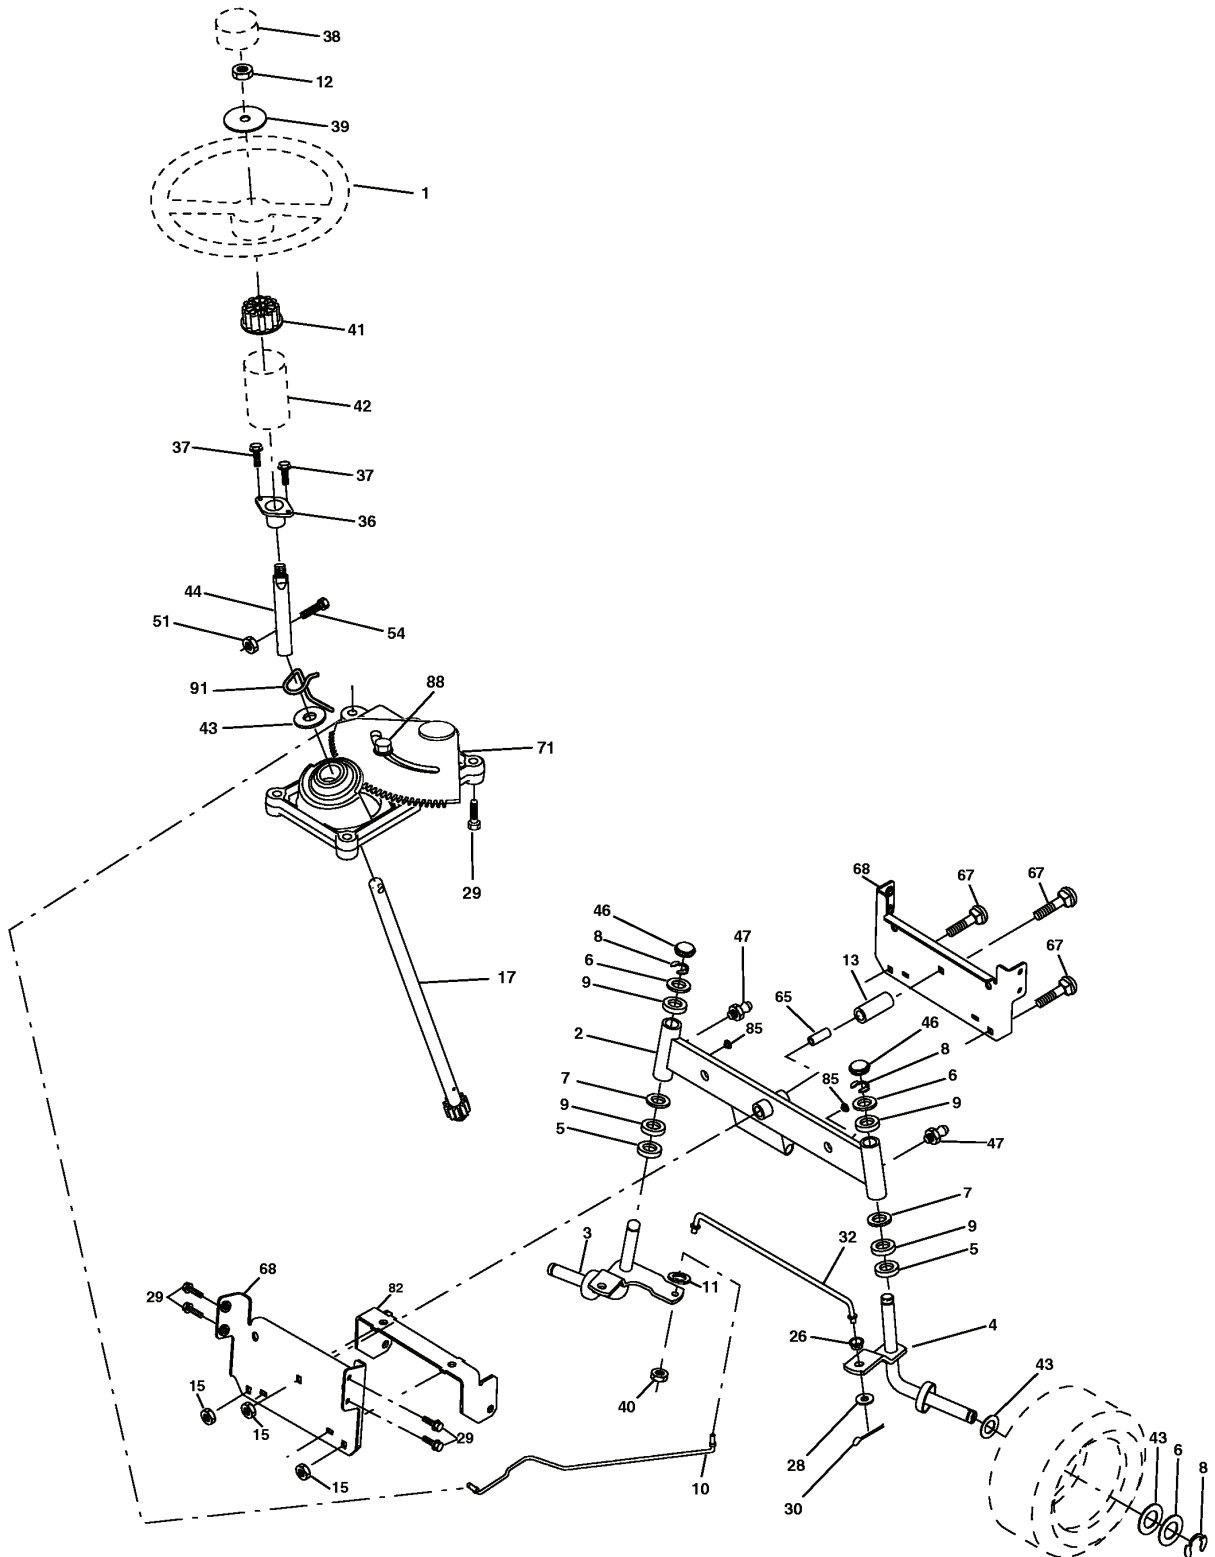

REPAIR PARTS

TRACTOR - - MODEL NUMBER LT1238 (LT1238D), PRODUCT NO. 954 56 70-24
STEERING

REF.	PART NO.	DESCRIPTION	REMARK	QTY.	KIT
1	532124415	STEERING WHEEL		1	
2	532175131	AXLE		1	
3	532169840	SPINDLE		1	
4	532169839	SPINDLE		1	
5	532124931	WASHER		1	
6	532121748	WASHER		1	
7	819272016	WASHER		1	
8	812000029	RETAINER RING		1	
9	532124937	BEARING COL. STRG.		1	
10	532175121	ROD		1	
11	810040600	WASHER		1	
12	873940800	NUT		1	
13	532136518	PIPE		1	
15	532145212	NUT		1	
17	532180641	SHAFT		1	
26	532126847	BUSHING		1	
28	819131416	WASHER		1	
29	817060612	SCREW		1	
30	876020412	SPLIT PIN		1	
32	532130465	ROD		1	
36	532155099	BUSHING		1	
37	532152927	SCREW		1	
38	532124416	INSERT		1	
39	819183812	WASHER		1	
40	532124701	NUT		1	
41	532100711	ADAPTER		1	
42	532169634	SLEEVE		1	
43	532121749	WASHER		1	
44	532180640	SHAFT		1	
46	532121232	HUB CAP		1	
47	532124836	NIPPLE		1	
51	873540400	NUT		1	
54	871130420	BOLT		1	
63	874780616	BOLT		1	
65	532160367	SPACER		1	
67	872140618	BOLT		1	
68	532169827	SHAFT		1	
71	532175146	STEERING GEAR		1	
82	532169835	BRACKET		1	
85	532133835	XMAS TREE FASTNER		1	
88	532175118	BOLT		1	
91	532175553	SPRING		1