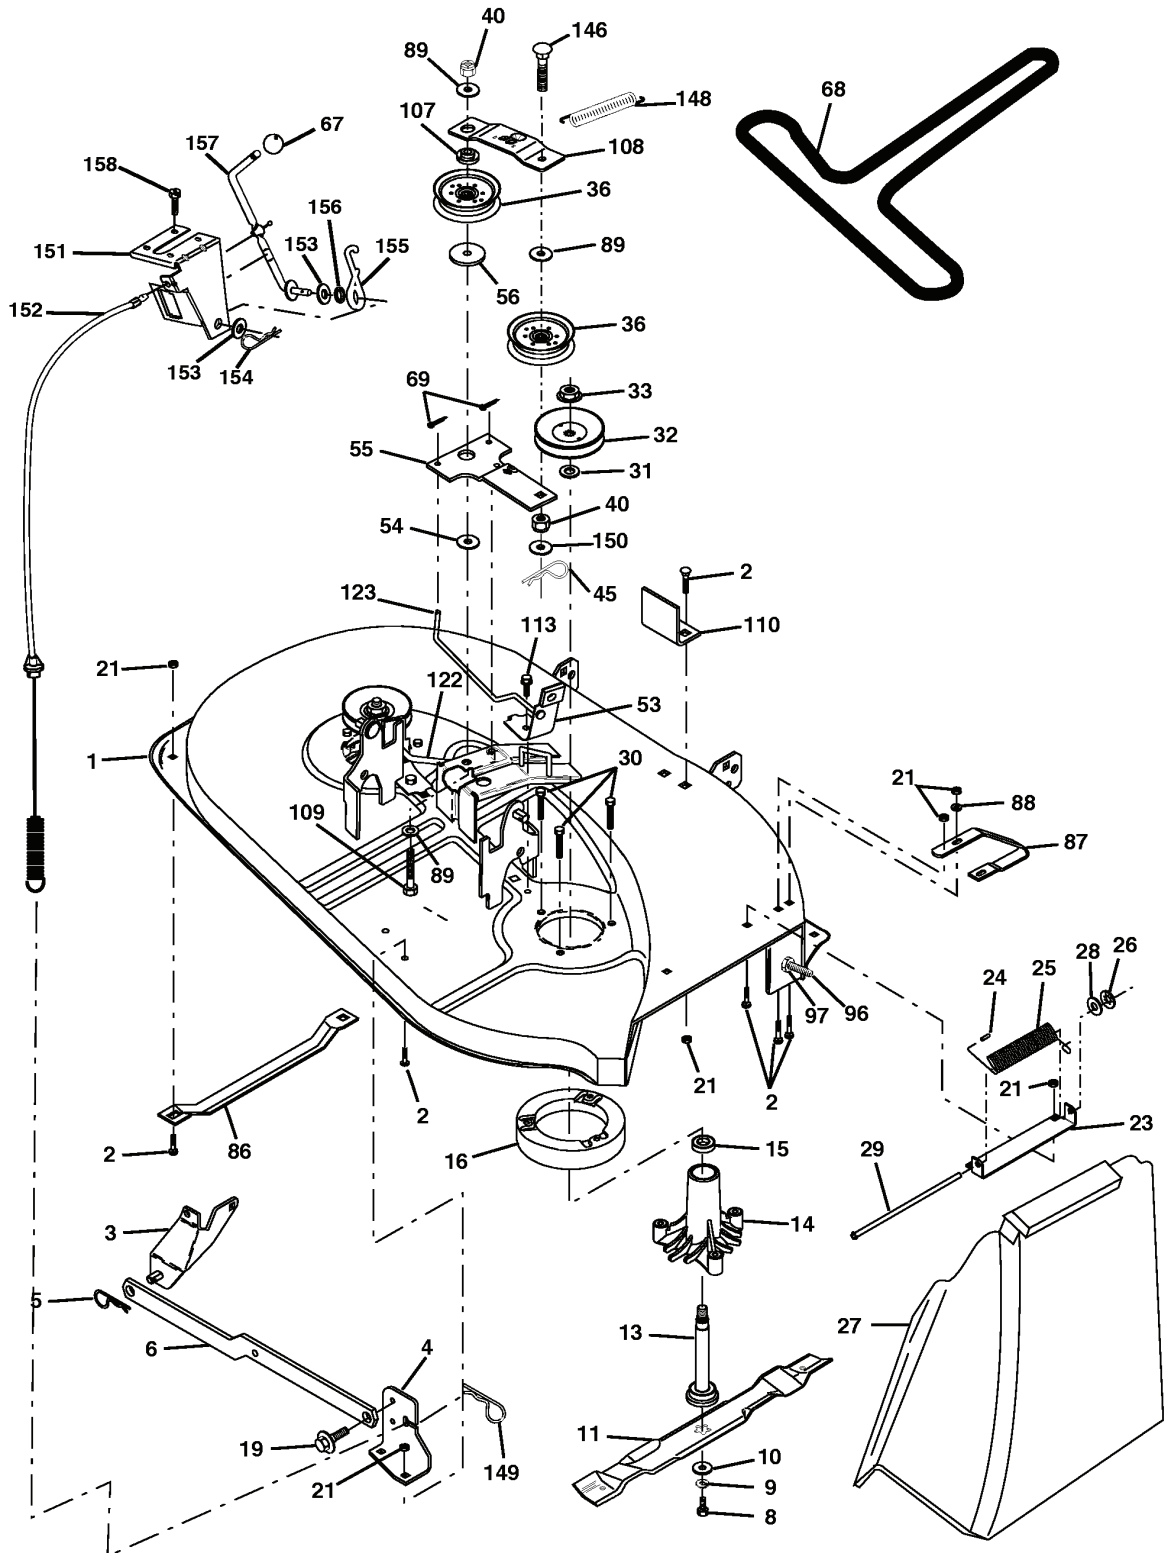

REPAIR PARTS

TRACTOR - - MODEL NUMBER LT1238 (LT1238D), PRODUCT NO. 954 56 70-24
MOWER DECK

REF.	PART NO.	DESCRIPTION	REMARK	QTY.	KIT
1	532170280	MOWER HOUSING ASSEMBLY		1	
2	872140506	BOLT		1	
3	532138017	BRACKE		1	
4	532169970	BRACKET		1	
5	532124670	RETAINER RING		1	
6	532178024	LEVER		1	
8	532850857	BOLT		1	
9	810030600	WASHER		1	
10	532140296	WASHER		1	
11	532138497	BLADE		1	
13	532137645	SHAFT		1	
14	532128774	BEARING HOUSING		1	
15	532110485	BEARING		1	
16	532174493	STRIPPER, MANDREL BLACK		1	
19	532132827	SPEC. BOLT		1	
21	873680500	NUT		1	
23	532137607	BRACKET		1	
24	532105304	HUB CAP		1	
25	532123713	SPRING		1	
26	532110452	NUT		1	
27	532175943	SHIELD		1	
28	819111016	WASHER		1	
29	532106735	ROD		1	
30	532173984	SCREW		1	
31	532129963	WASHER		1	
32	532153532	PULLEY		1	
33	532178342	NUT		1	
36	532131494	PULLEY		1	
40	873680600	NUT		1	
45	532124788	RETAINER RING		1	
53	532130840	BRAKE LEVER		1	
54	532133943	WASHER		1	
55	532133840	LEVER		1	
56	532165723	SPACER		1	
67	532106932	KNOB		1	
68	532144200	BELT		1	
69	876020312	SPLIT PIN		1	
86	532125074	RUNNER L/H		1	
87	532128772	SUPPORT		1	
88	819111216	WASHER		1	
89	819131612	WASHER		1	
107	532133502	SPACER		1	
108	532133503	LEVER		1	
109	874760640	BOLT		1	
110	532142587	UPSTOP DECK FRONT 38"		1	
113	817060512	SCREW		1	
122	532131289	BRAKE LEVER		1	
123	532169971	ROD		1	
146	532165891	BOLT		1	
148	532169022	SPRING		1	
149	532165898	SPRING		1	
150	819091216	WASHER		1	
151	532169670	BRACKET		1	
152	532172758	CABLE		1	
153	532169674	WASHER		1	
154	532169675	PIN		1	
155	532169671	SPRING		1	
156	532169672	SPACER		1	
157	532169669	CONTROL		1	
158	817720408	SCREW		1	
--	532130794	MANDREL		1	
--	532180874	CARTER*RPLPAR 532171665		1