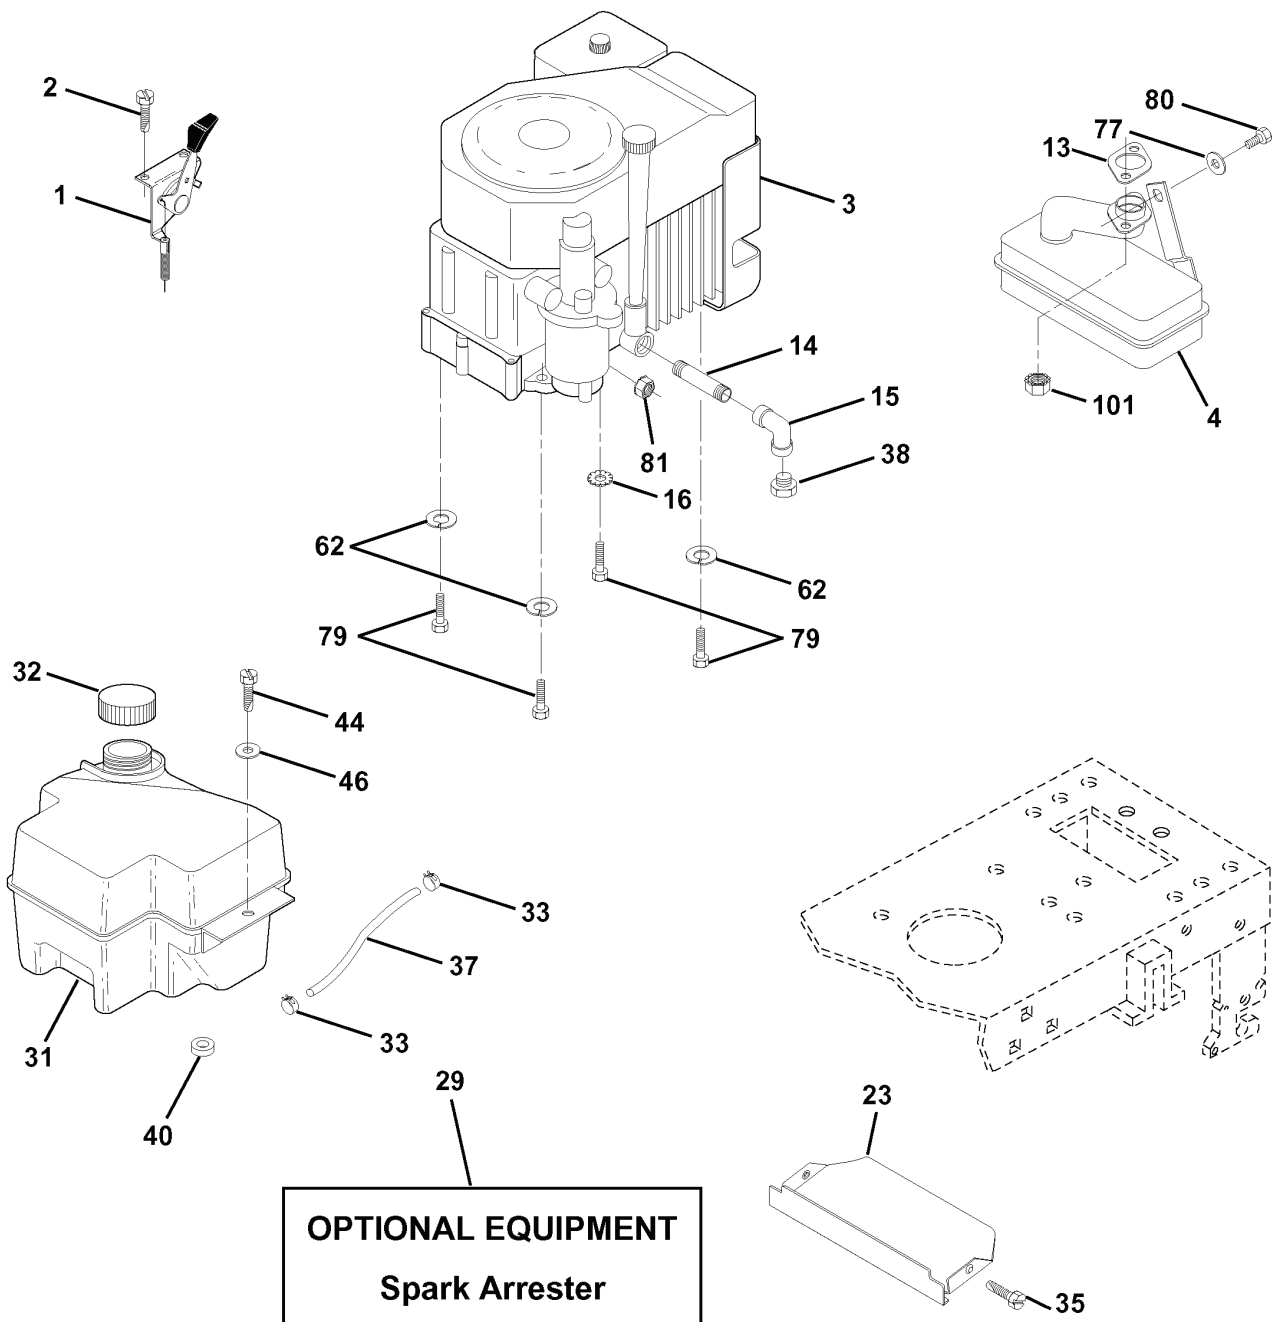

REPAIR PARTS

TRACTOR - MODEL NO. LTH130 (954140005G), PRODUCT NO. 954 14 00-05

ENGINE

REF.	PART NO.	DESCRIPTION	REMARK	QTY.	KIT
2	817720410	SCREW		1	
4	532137350	MUFFLER		1	
14	813280328	PIPENIPPLE		1	
15	813200300	ELBOW		1	
16	811050500	WASHER		1	
23	532159880	PROTECTOR		1	
29	532137180	SPARK ARRESTER KIT		1	
31	532161911	TANK		1	
32	532140527	FUEL CAP		1	
33	532123487	HOSE CLAMP		1	
35	817490512	SCREW		1	
37	532137040	HOSE		1	
40	532124028	BUSHING		1	
44	817490412	SCREW		1	
46	819091416	WASHER		1	
62	810040500	WASHER		1	
77	819101216	WASHER		1	
79	532125398	BOLT		1	
80	874760508	BOLT		1	
81	532128861	NUT		1	
101	532163305	NUT FLANGE M8-1.25 NON-		1