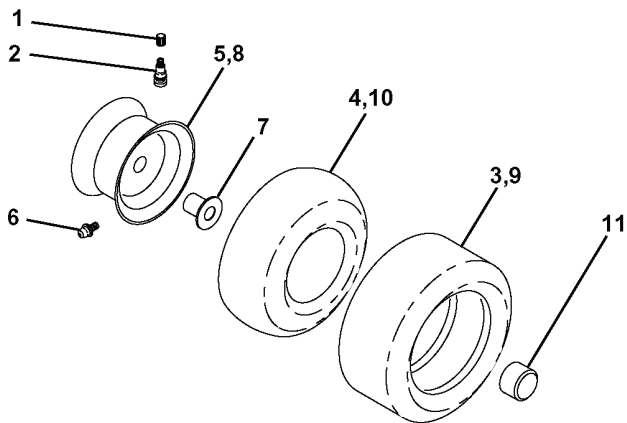

REPAIR PARTS

TRACTOR - MODEL NO. LTH130 (954140005G), PRODUCT NO. 954 14 00-05

WHEELS & TIRES

REF.	PART NO.	DESCRIPTION	REMARK	QTY.	KIT
1	532059192	CAP VALVE		1	
2	532065139	NIPPLE		1	
3	532106222	TIRE		1	
4	532059904	HOSE		1	
5	532138336	RIM		1	
6	532124957	FITTING		1	
7	532124959	BEARING		1	
8	532138337	RIM SPROCKET		1	
9	532124635	TIRE		1	
10	532124926	HOSE		1	
11	532104757	HUB CAP		1	
--	532144334	SEALING FOAM		1