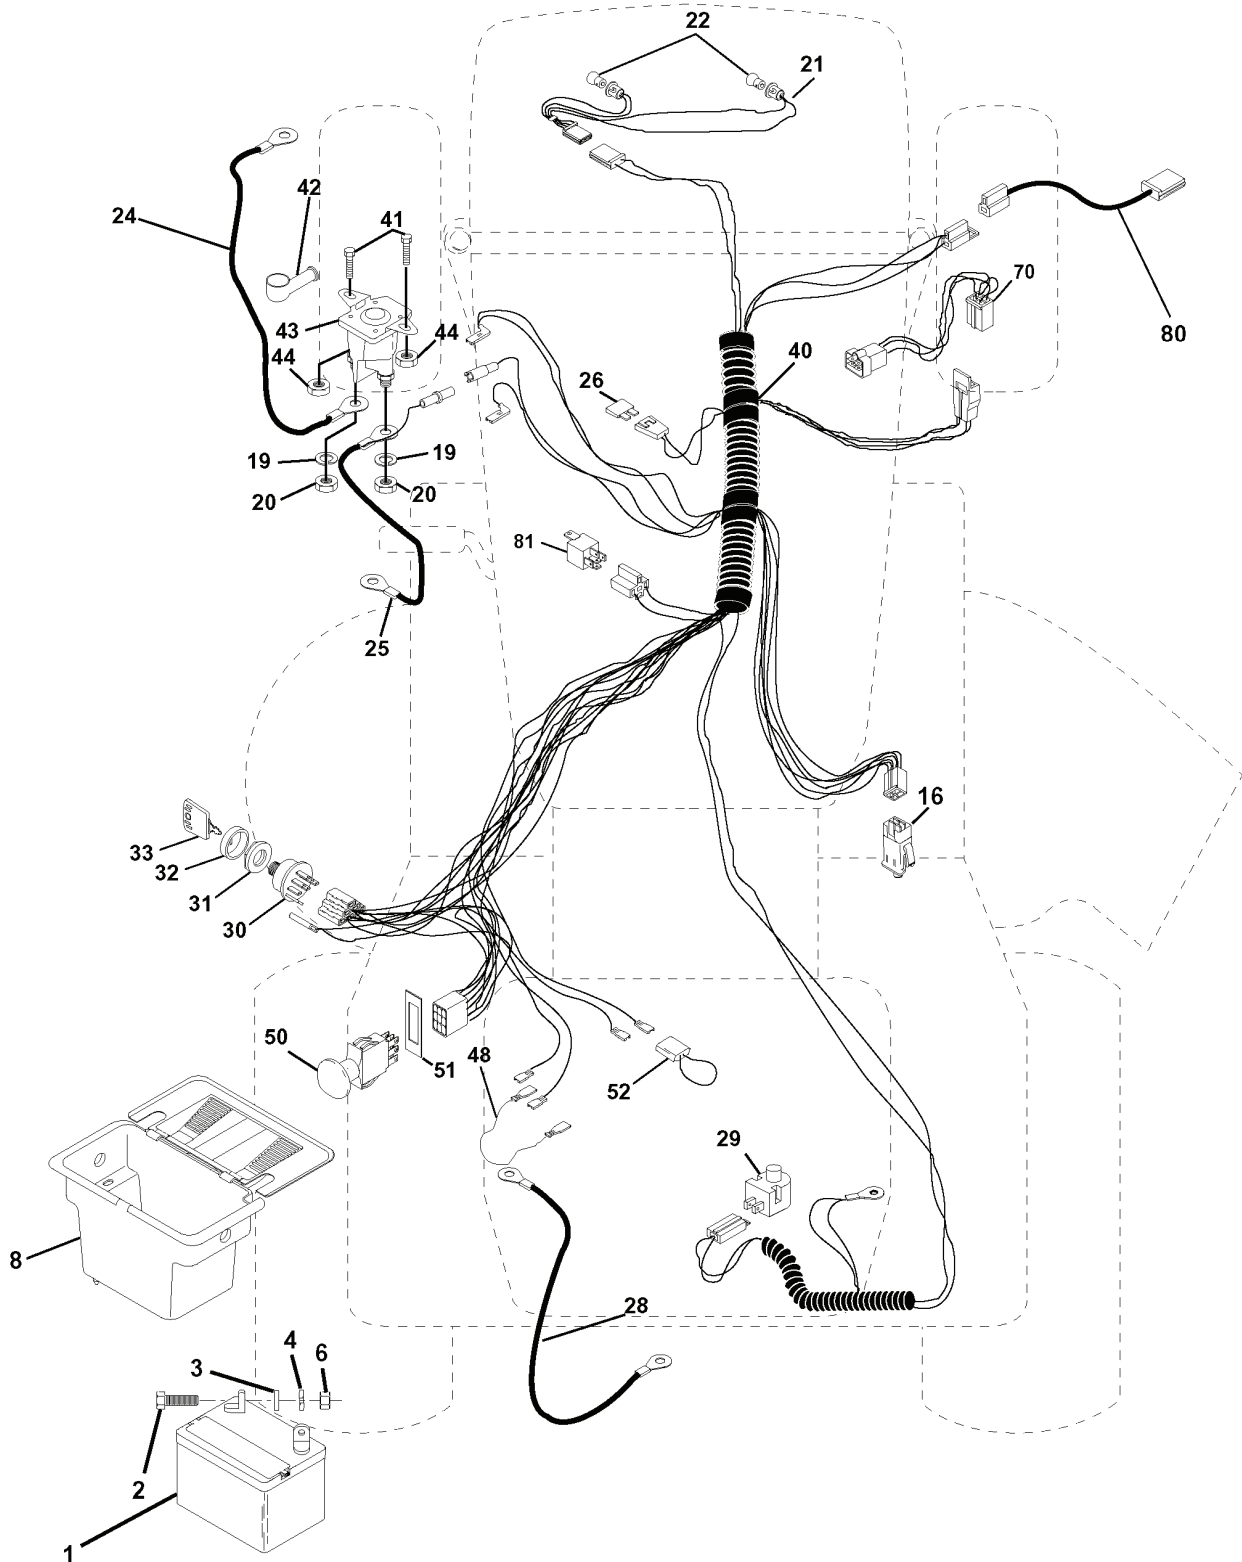

### WHEELS & TIRES

---

REF.	PART NO.	DESCRIPTION	REMARK	QTY.	KIT
1	532059192	CAP VALVE		1	
2	532065139	NIPPLE		1	
3	532106222	TIRE		1	
4	532059904	HOSE		1	
5	532138336	RIM		1	
6	532124957	FITTING		1	
7	532124959	BEARING		1	
8	532138337	RIM SPROCKET		1	
9	532124635	TIRE		1	
10	532124926	HOSE		1	
11	532104757	HUB CAP		1	
--	532144334	SEALING FOAM		1	

# REPAIR PARTS

TRACTOR - MODEL NO. LTH130 (954140005G), PRODUCT NO. 954 14 00-05  
ELECTRICAL

REF.	PART NO.	DESCRIPTION	REMARK	QTY.	KIT
1	532144925	BATTERY		1	
2	874760412	BOLT		1	
3	819091016	WASHER		1	
4	810040400	WASHER		1	
6	873220400	NUT		1	
8	532156417	BOX		1	
16	532153664	SWITCH		1	
19	810090400	WASHER		1	
20	873350400	NUT		1	
21	532136850	HARNES		1	
22	532004152	BULB		1	
24	532124780	CABLE		1	
25	532146147	CABLE		1	
26	532108824	FUSE		1	
28	532124773	CABLE		1	
29	532160784	SWITCH		1	
30	532140301	SWITCH		1	
31	532124211	NUT		1	
32	532141226	COVER		1	
33	532122147	KEY		1	
40	532160720	CABLE ASSY		1	
41	871110408	BOLT		1	
42	532131563	COVER		1	
43	532145673	SOLENOID		1	
44	873640400	NUT		1	
48	532140844	ADAPTER		1	
50	532154959	SWITCH		1	
51	532140405	FRAME		1	
52	532141940	WIRE		1	
70	532140426	HARNES		1	
80	532146685	CABLE ASSY		1	
81	532109748	RELAY		1	