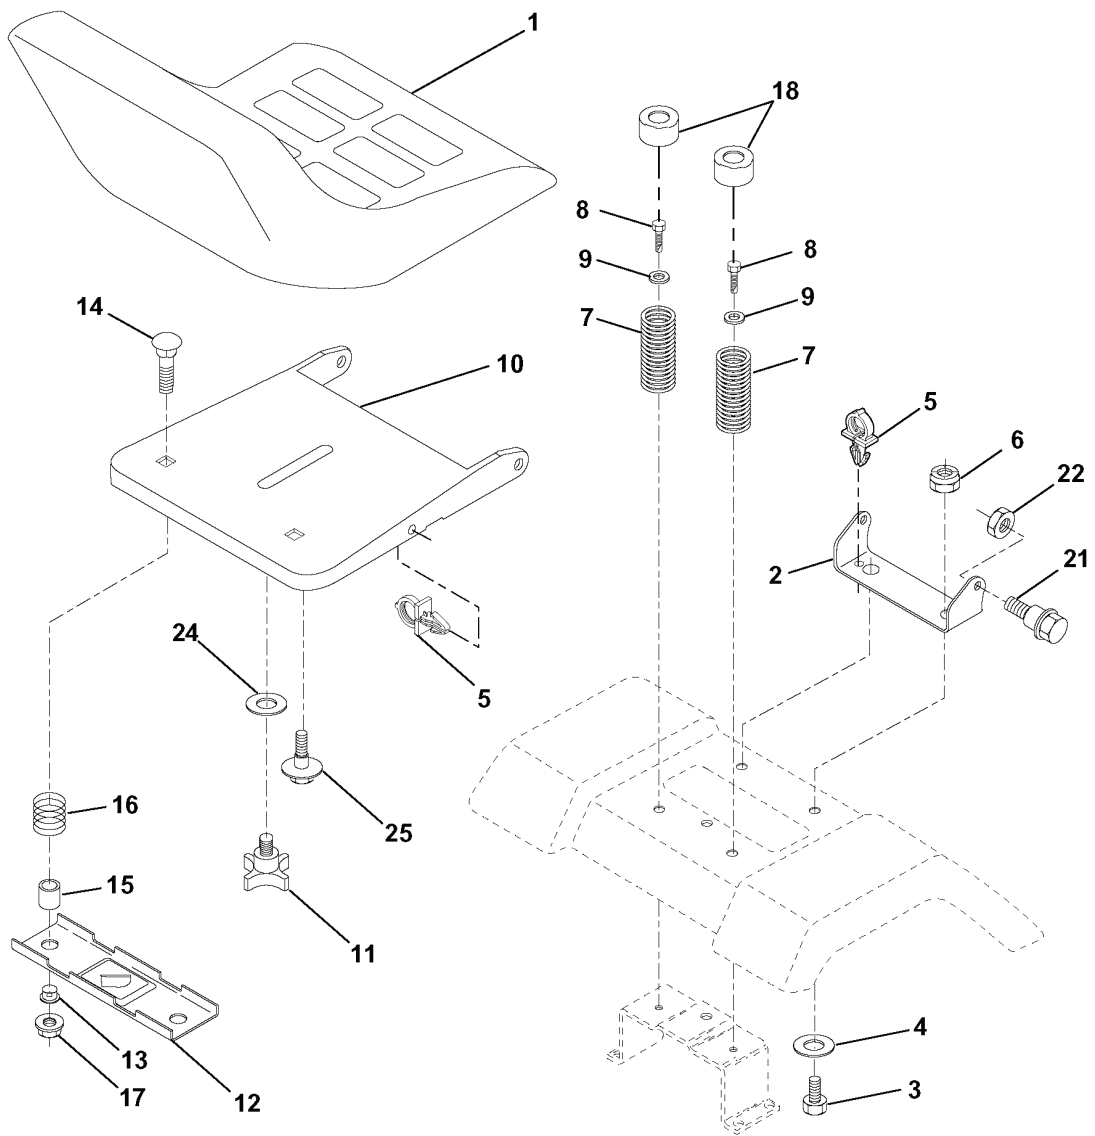

## MOWER LIFT

---

REF.	PART NO.	DESCRIPTION	REMARK	QTY.	KIT
1	532159460	WIRE		1	
2	532159471	LEVER		1	
3	532105767	PIN RETAINING SCREW		1	
4	812000002	RETAINER RING		1	
5	819211621	WASHER		1	
6	532120183	BEARING		1	
7	532109413	GRIP		1	
8	532124526	KNOB		1	
11	532139865	LINK		1	
12	532139866	LINK		1	
13	532124670	RETAINER RING		1	
15	532127218	LINK		1	
16	873350800	NUT		1	
17	532130171	BRACKET		1	
18	873680800	NUT		1	
19	532139868	LEVER		1	
20	532163552	CLIP		1	
31	532140302	BEARING		1	
32	873540600	NUT		1	

# REPAIR PARTS

TRACTOR - MODEL NO. LTH130 (954140005G), PRODUCT NO. 954 14 00-05  
SEAT ASSEMBLY

---

REF.	PART NO.	DESCRIPTION	REMARK	QTY.	KIT
1	532140838	SEAT		1	
2	532140551	BRACKET		1	
3	874760616	BOLT		1	
4	819131610	WASHER		1	
5	532145006	CLIP		1	
6	873800600	NUT		1	
7	532124181	SPRING		1	
8	817490616	SCREW		1	
9	819131614	WASHER		1	
10	532155925	BRACKET		1	
11	532120068	KNOB		1	
12	532121246	BRACKET		1	
13	532121248	BUSHING		1	
14	872050412	BOLT		1	
15	532134300	SPACER		1	
16	532121250	SPRING		1	
17	532123976	LOCKNUT		1	
18	532124238	HUB CAP		1	
21	532153236	SCREW		1	
22	873800500	LOCK NUT		1	
24	819171912	WASHER		1	
25	532127018	BOLT		1	