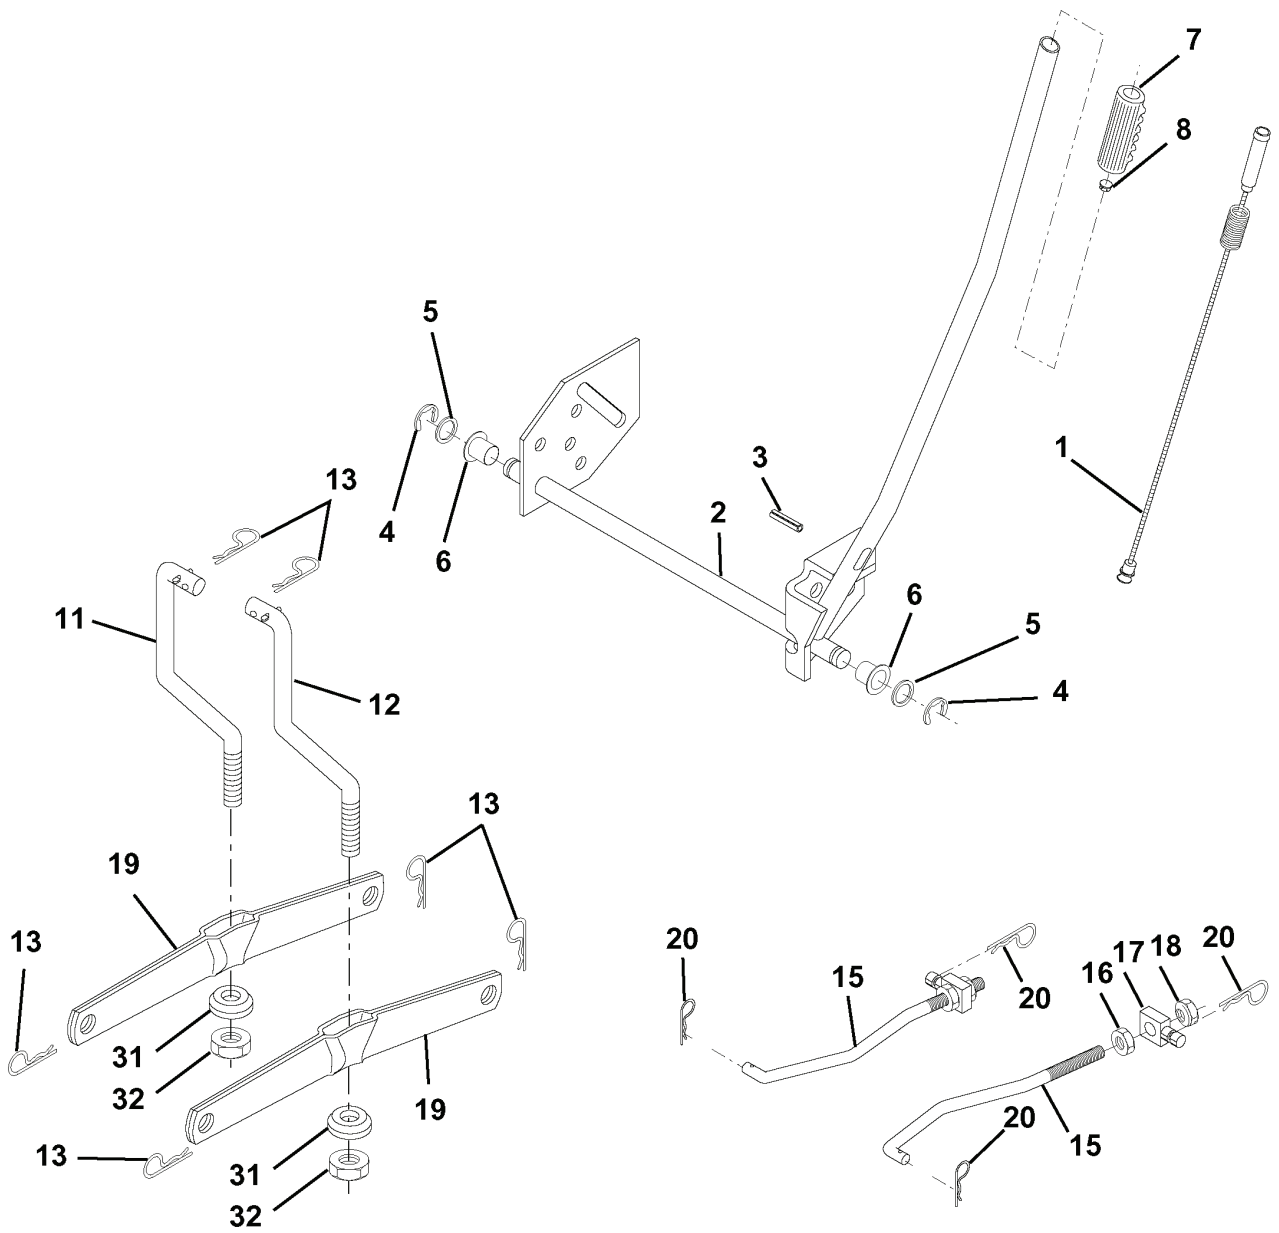

REPAIR PARTS

TRACTOR - MODEL NO. LTH130 (954140005G), PRODUCT NO. 954 14 00-05

MOWER LIFT

REF.	PART NO.	DESCRIPTION	REMARK	QTY.	KIT
1	532159460	WIRE		1	
2	532159471	LEVER		1	
3	532105767	PIN RETAINING SCREW		1	
4	812000002	RETAINER RING		1	
5	819211621	WASHER		1	
6	532120183	BEARING		1	
7	532109413	GRIP		1	
8	532124526	KNOB		1	
11	532139865	LINK		1	
12	532139866	LINK		1	
13	532124670	RETAINER RING		1	
15	532127218	LINK		1	
16	873350800	NUT		1	
17	532130171	BRACKET		1	
18	873680800	NUT		1	
19	532139868	LEVER		1	
20	532163552	CLIP		1	
31	532140302	BEARING		1	
32	873540600	NUT		1