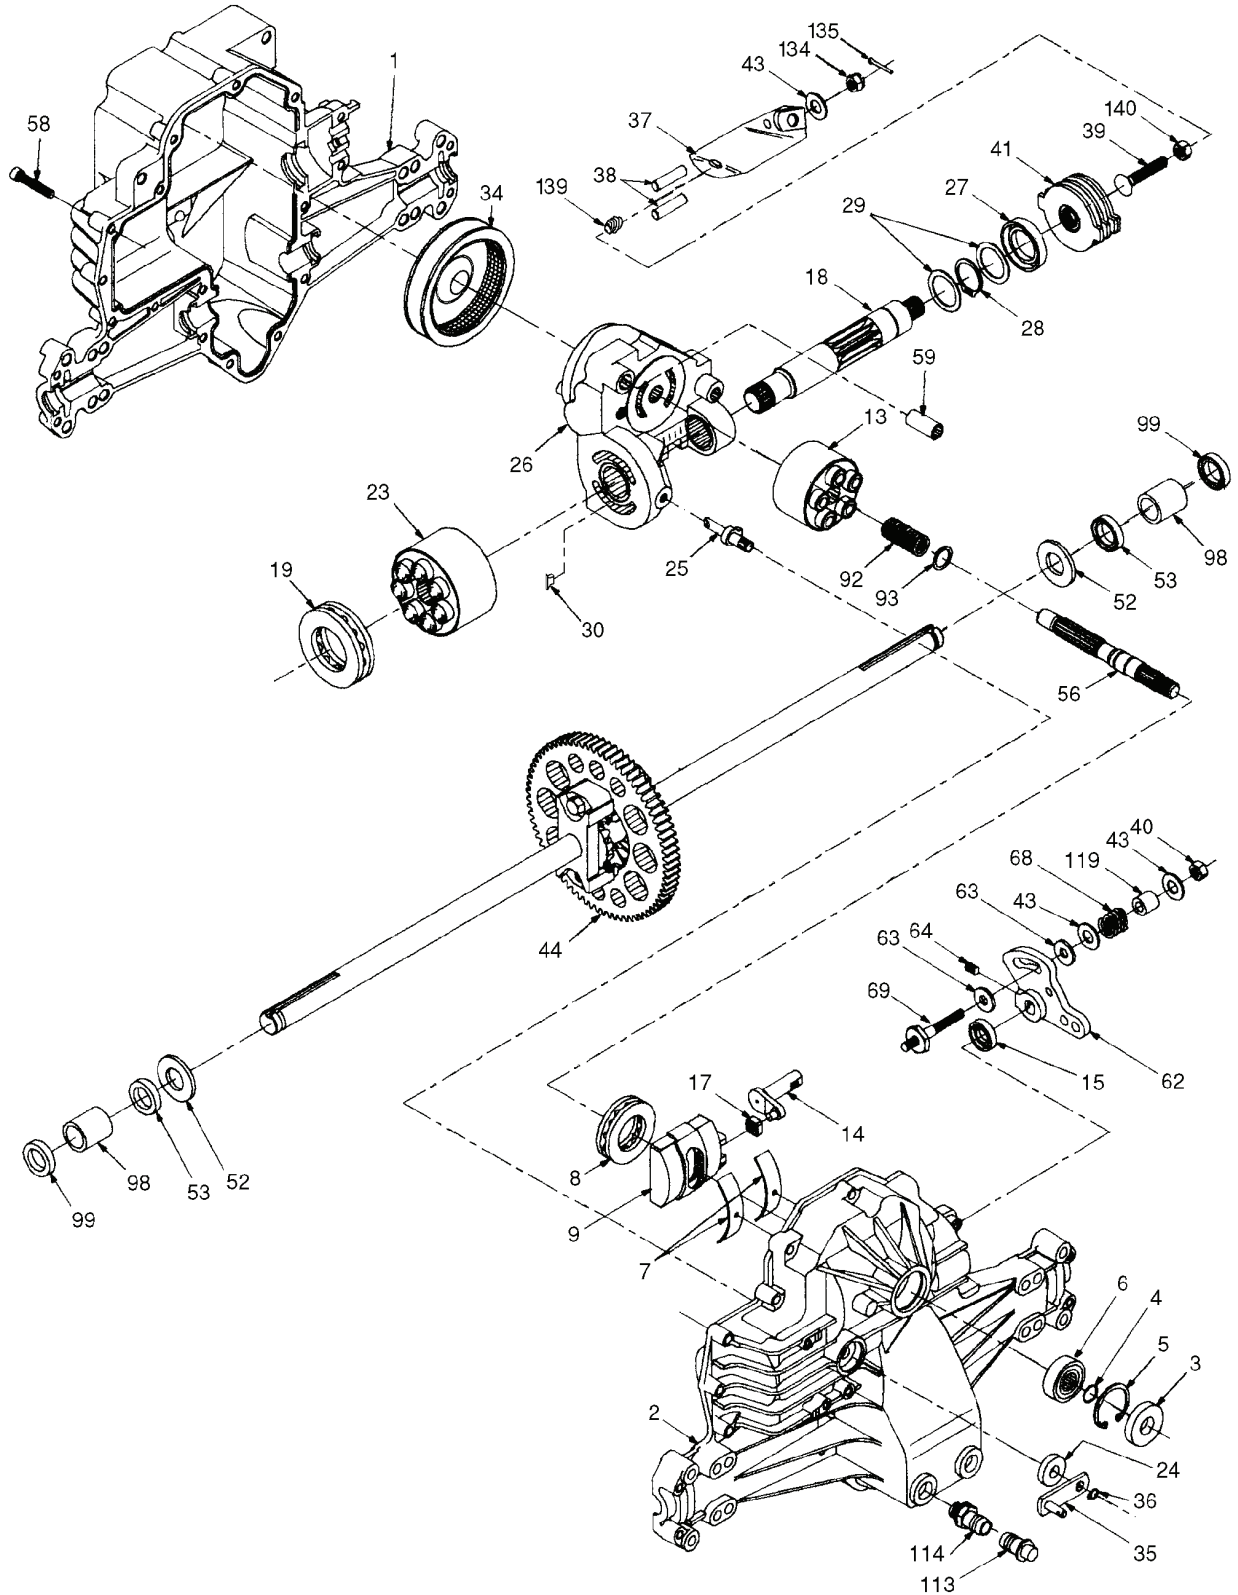

REPAIR PARTS

TRACTOR - MODEL NO. LTH130 (954140005G), PRODUCT NO. 954 14 00-05
HYDRO GEAR TRANSAXLE - MODEL NUMBER 310-0500

REF.	PART NO.	DESCRIPTION	REMARK	QTY.	KIT
1	142986	GEH[USE 13-90EH		1	
2	142987	GEH[USE 13-90EH		1	
3	142932	SIMMERRING P13-90EH		1	
8	150771	BEARING		1	
13	142938	CYLINDER		1	
15	142940	SIMMERRING		1	
18	150772	SHAFT		1	
19	150773	BEARING		1	
23	142944	CYLINDER		1	
24	142945	GASKET		1	
25	142946	BOLT		1	
26	150774	SCHALTBLOCK WG15H42A		1	
27	142948	SEALING RING		1	
28	142949	RING		1	
29	142950	WASHER		1	
34	142951	\LFILTER P13-90EH		1	
35	142952	KONTROLLHEBEL 13-90EH		1	
36	142953	RING		1	
37	142954	KONTROLLHEBEL 13-90EH		1	
38	142955	STIFT 13-90EH		1	
39	150777	BOLT		1	
40	150778	STOPMUTTER WG15H42A		1	
41	142958	BREMSSCHEIBE		1	
43	142884	WASHER		1	
44	142990	DIFFERENTIAL 13-90EH		1	
52	142991	WASHER		1	
53	142961	SIMMERRING P13-90EH		1	
56	142963	SHAFT		1	
58	142964	BOLT		1	
59	142965	STIFT 13-90EH		1	
62	142966	KONTROLLHEBEL 13-90EH		1	
63	142967	WASHER		1	
64	142920	SET SCHRAUBEN 13-90EH		1	
68	142969	SPRING		1	
69	144610	STEBBOLZEN 13-90EH		1	
92	142977	SPRING		1	
93	142978	WASHER		1	
98	142993	BUSHING		1	
99	142976	SIMMERRING P13-90EH		1	
113	142917	VERSCHLUSS P13-90		1	
114	142918	VERSCHLUSS P13-90EH		1	
119	142980	SPACING BLOCK		1	
134	144607	NUT		1	
135	144608	STIFT 13-90EH		1	
139	150775	SPRING		1	
140	150776	NUT		1