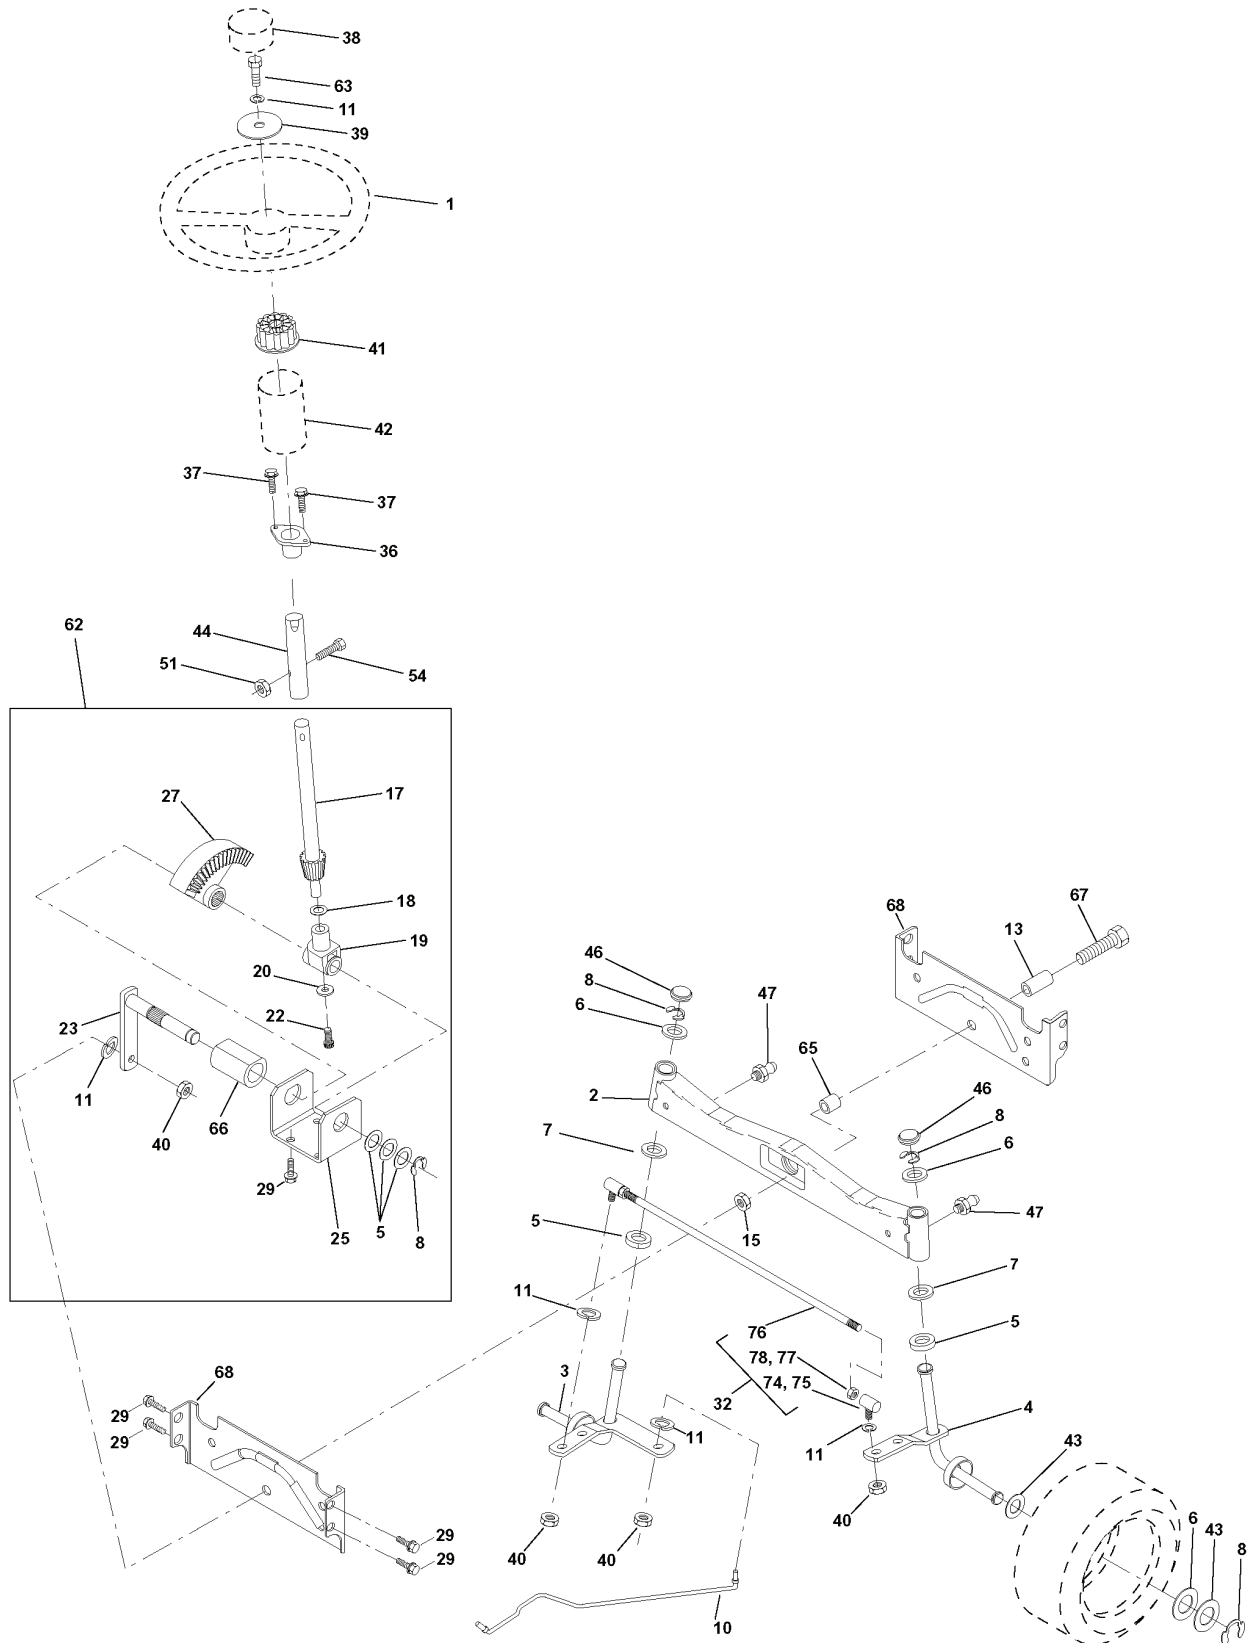

REPAIR PARTS

TRACTOR - MODEL NO. LTH130 (954140005G), PRODUCT NO. 954 14 00-05
STEERING ASSEMBLY

REF.	PART NO.	DESCRIPTION	REMARK	QTY.	KIT
1	532124415	STEERING WHEEL		1	
2	532137094	SHAFT		1	
3	532157479	SPINDLE		1	
4	532157478	SPINDLE		1	
5	532124931	WASHER		1	
6	532121748	WASHER		1	
7	819272016	WASHER		1	
8	812000029	RETAINER RING		1	
9	532124937	BEARING COL. STRG.		1	
10	532154432	LINK		1	
11	810040600	WASHER		1	
13	532154779	SPACER		1	
15	873901000	NUT		1	
17	532156546	SHAFT		1	
18	532057079	WASHER		1	
19	532124035	BRACKET		1	
20	532126684	SHIM		1	
22	871200410	SCREW		1	
23	532127501	SHAFT		1	
25	532154406	BRACKET		1	
27	532136874	ECCENTRIC DISC		1	
29	817490612	SCREW		1	
32	532137347	ROD		1	
36	532155099	BUSHING		1	
37	532152927	SCREW		1	
38	532124416	INSERT		1	
39	819133808	WASHER		1	
40	532124701	NUT		1	
41	532100711	ADAPTER		1	
42	532155092	SLEEVE		1	
43	532121749	WASHER		1	
44	532153720	STEERING PINION		1	
46	532121232	HUB CAP		1	
47	532124836	NIPPLE		1	
51	873800500	LOCK NUT		1	
54	874780520	BOLT		1	
62	532156594	STEERING GEAR, KIT		1	
63	874780616	BOLT		1	
65	532154780	BUSHING		1	
66	532154404	BUSHING		1	
67	874781044	SCREW		1	
68	532154429	SHAFT		1	
74	532109850	JOINT		1	
75	532109851	JOINT		1	
76	532137156	ROD		1	
77	873700600	NUT		1	
78	873360600	NUT		1