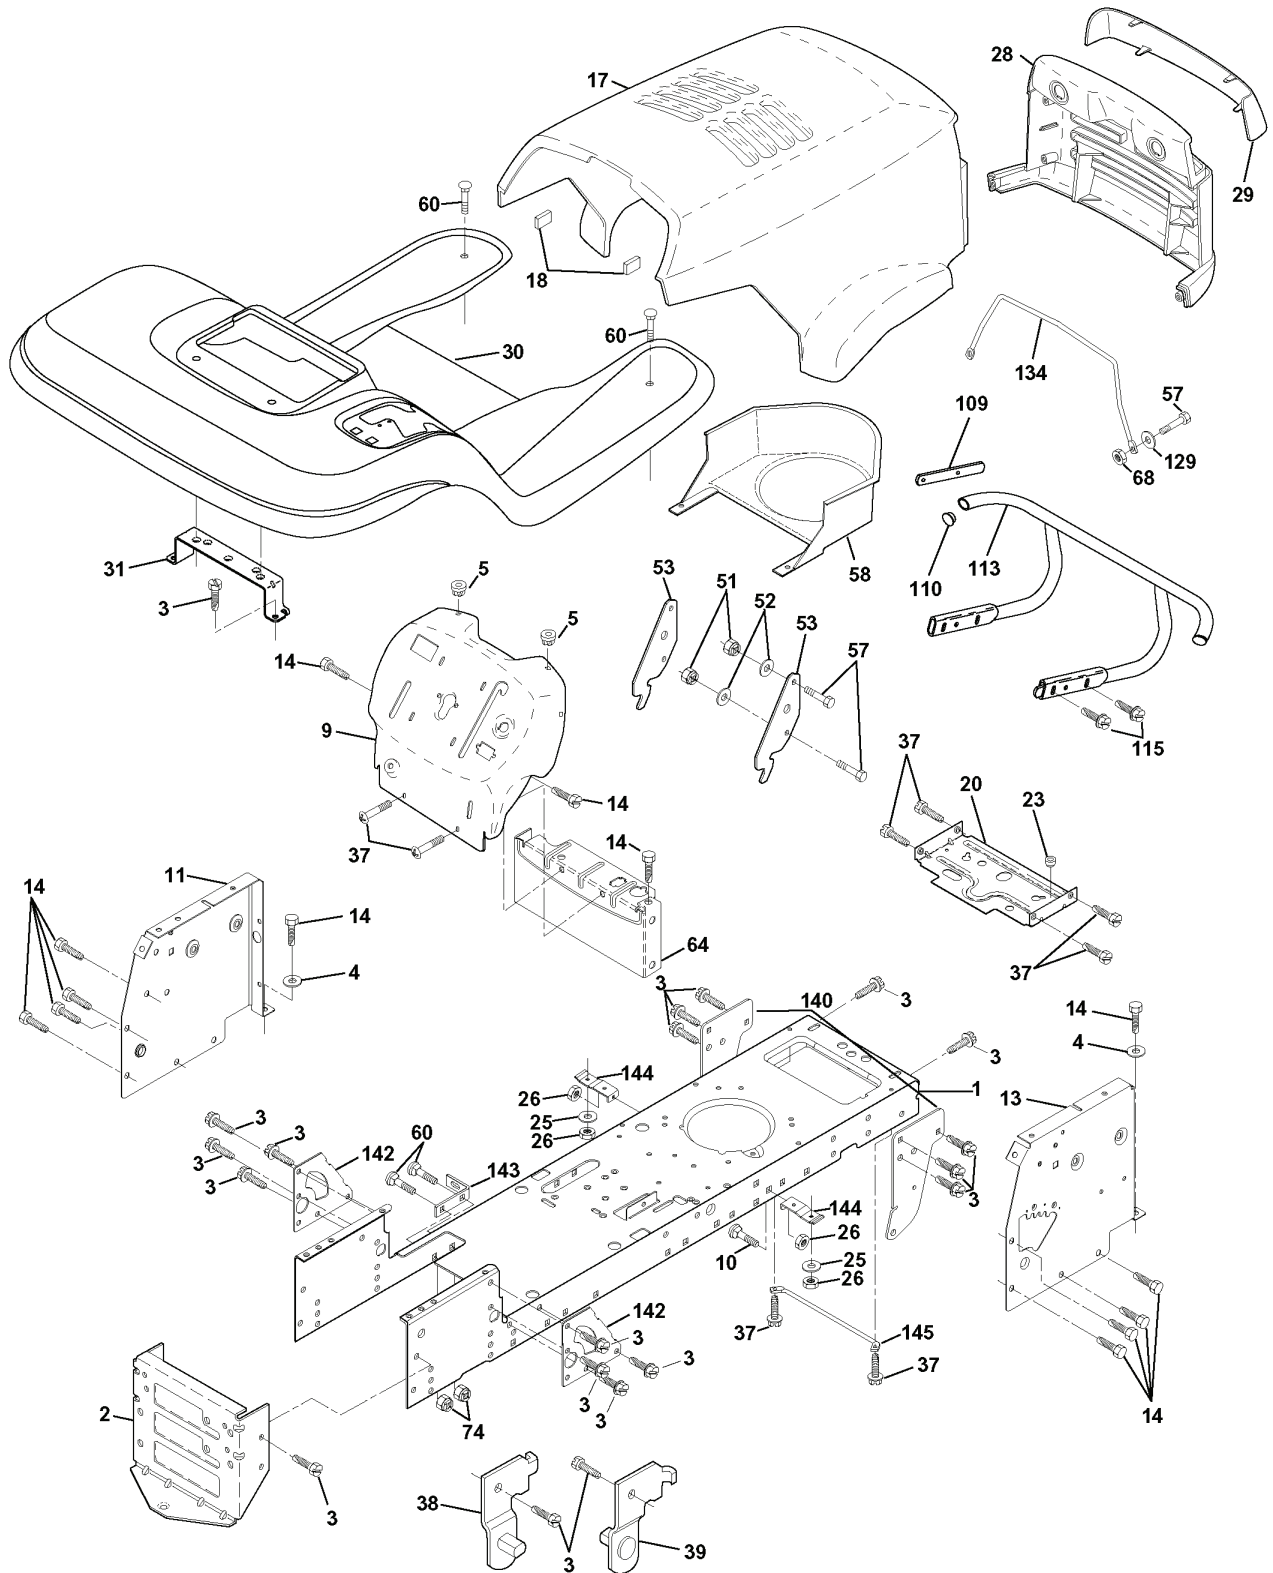

REPAIR PARTS

TRACTOR - MODEL NO. LTH130 (954140005G), PRODUCT NO. 954 14 00-05
CHASSIS AND ENCLOSURES

REF.	PART NO.	DESCRIPTION	REMARK	QTY.	KIT
1	532160392	CHASSIS		1	
2	532140356	DRAWBAR		1	
3	817490612	SCREW		1	
4	819131216	WASHER		1	
5	532155272	DAMPER		1	
10	872140608	BOLT		1	
11	532155927	PLATE		1	
13	532157262	PLATE		1	
14	817490608	SCREW		1	
17	532156051	HOOD		1	
18	532126938	DAMPER		1	
20	532156437	PLATE		1	
23	532124028	BUSHING		1	
25	819131312	WASHER		1	
26	873800600	NUT		1	
28	532149776	GRILL		1	
29	532149777	LENS		1	
30	532156489	GUARD		1	
31	532139976	BRACKET		1	
37	817490508	SCREW		1	
38	532139886	BRACKET		1	
39	532139887	BRACKET		1	
51	873800400	NUT		1	
52	819091416	WASHER		1	
53	532150067	BRACKET		1	
57	874780412	BOLT		1	
58	532150127	AIR CONDUCTOR		1	
60	872140606	BOLT		1	
64	532154798	PANEL		1	
68	873510400	NUT		1	
74	873680600	NUT		1	
109	532141461	SUPPORT PARE-CHOCS (EXT)141461		1	
110	532143679	PLUG		1	
115	817490620	SCREW		1	
129	819091016	WASHER		1	
134	532160219	ROD		1	
140	532158418	BRACKET		1	
142	532156095	PLATE		1	
143	532154966	BRACKET		1	
144	532154207	HOLDER		1	
145	532156524	SHAFT		1	
--	532005479	PLUG		1