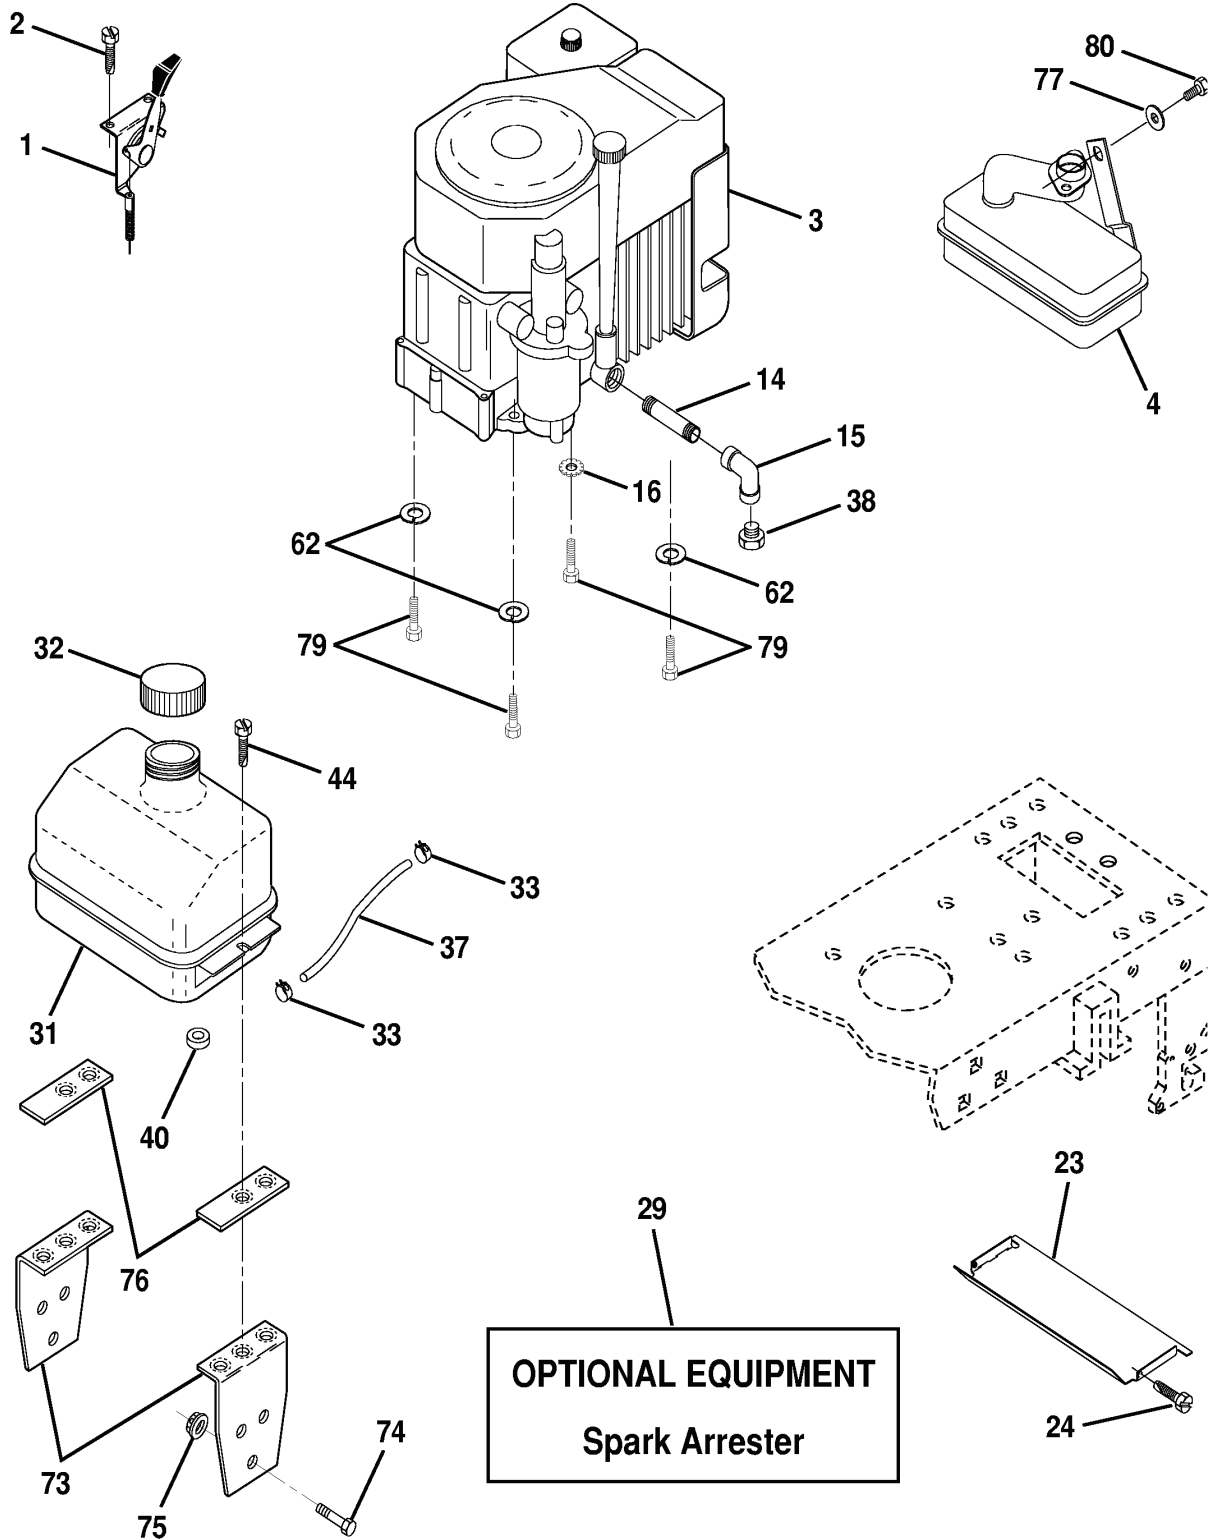

REPAIR PARTS

14 HP 42" TRACTOR - MODEL NO. LTH140 (954001192A)

ENGINE

REF.	PART NO.	DESCRIPTION	REMARK	QTY.	KIT
1	532132753	THROTTLE TRIGGER		1	
2	817720410	SCREW		1	
4	532137350	MUFFLER		1	
14	813280328	PIPENIPPLE		1	
15	813200300	ELBOW		1	
21	532110436	GROMMET		1	
23	532128953	MUFFLER COVER		1	
24	817021008	SCREW		1	
29	532137180	SPARK ARRESTER KIT		1	
31	532109202	TANK		1	
32	532140527	FUEL CAP		1	
33	532123487	HOSE CLAMP		1	
37	532101335	LINE FUEL LT12/38		1	
40	532110436	GROMMET		1	
44	817490612	SCREW		1	
62	810040500	WASHER		1	
63	811050500	WASHER		1	
73	532128229	BRACKET		1	
74	874780616	BOLT		1	
75	873800600	NUT		1	
76	532128230	CLAMP		1	
77	819101216	WASHER		1	
79	532125398	BOLT		1	
80	874760508	BOLT		1