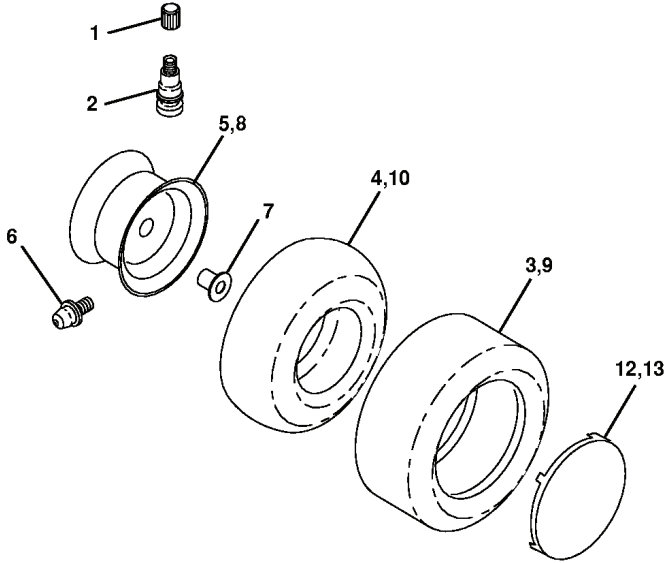

LTH140, 954001192A, 1998-05

SPARE PARTS LIST

REPAIR PARTS

14 HP 42" TRACTOR - MODEL NO. LTH140 (954001192A)

WHEELS & TIRES

REF.	PART NO.	DESCRIPTION	REMARK	QTY.	KIT
1	532059192	CAP VALVE		1	
2	532065139	NIPPLE		1	
3	532106222	TIRE		1	
4	532059904	HOSE		1	
5	532141446	RIM SPROCKET		1	
6	532124957	FITTING		1	
7	532124959	BEARING		1	
8	532141447	RIM SPROCKET		1	
9	532122082	TIRE		1	
10	532124926	HOSE		1	
12	532124577	HUB CAP		1	
13	532124578	HUB CAP		1	

REPAIR PARTS

14 HP 42" TRACTOR - MODEL NO. LTH140 (954001192A)

STEERING ASSEMBLY

REF.	PART NO.	DESCRIPTION	REMARK	QTY.	KIT
1	532124415	STEERING WHEEL		1	
2	532142033	AXLE		1	
3	532135227	SPINDLE		1	
4	532135228	SPINDLE		1	
5	532124931	WASHER		1	
6	532121748	WASHER		1	
7	819272016	WASHER		1	
8	812000029	RETAINER RING		1	
9	532124937	BEARING COL. STRG.		1	
10	532130468	LINK		1	
11	810040600	WASHER		1	
12	873610600	NUT		1	
13	532110438	SPACER		1	
14	874011056	BOLT		1	
15	873901000	NUT		1	
16	532132624	PIN RETAINING SCREW		1	
17	532128758	STEERING SHAFT		1	
18	532057079	WASHER		1	
19	532124035	BRACKET		1	
20	532126684	SHIM		1	
21	810040400	WASHER		1	
22	871070410	SCREW		1	
23	532127501	SHAFT		1	
24	532109816	BUSHING		1	
25	532124036	BRACKET		1	
27	532136874	ECCENTRIC DISC		1	
29	817490612	SCREW		1	
32	532130467	ROD		1	
33	819111216	WASHER		1	
34	810040500	WASHER		1	
35	873810500	NUT		1	
36	532124720	BUSHING		1	
37	817431008	SCREW		1	
38	532124416	INSERT		1	
39	532100712	WASHER		1	
40	873940800	NUT		1	
41	532100711	ADAPTER		1	
43	532121749	WASHER		1	
46	532121232	HUB CAP		1	
47	532124836	NIPPLE		1	