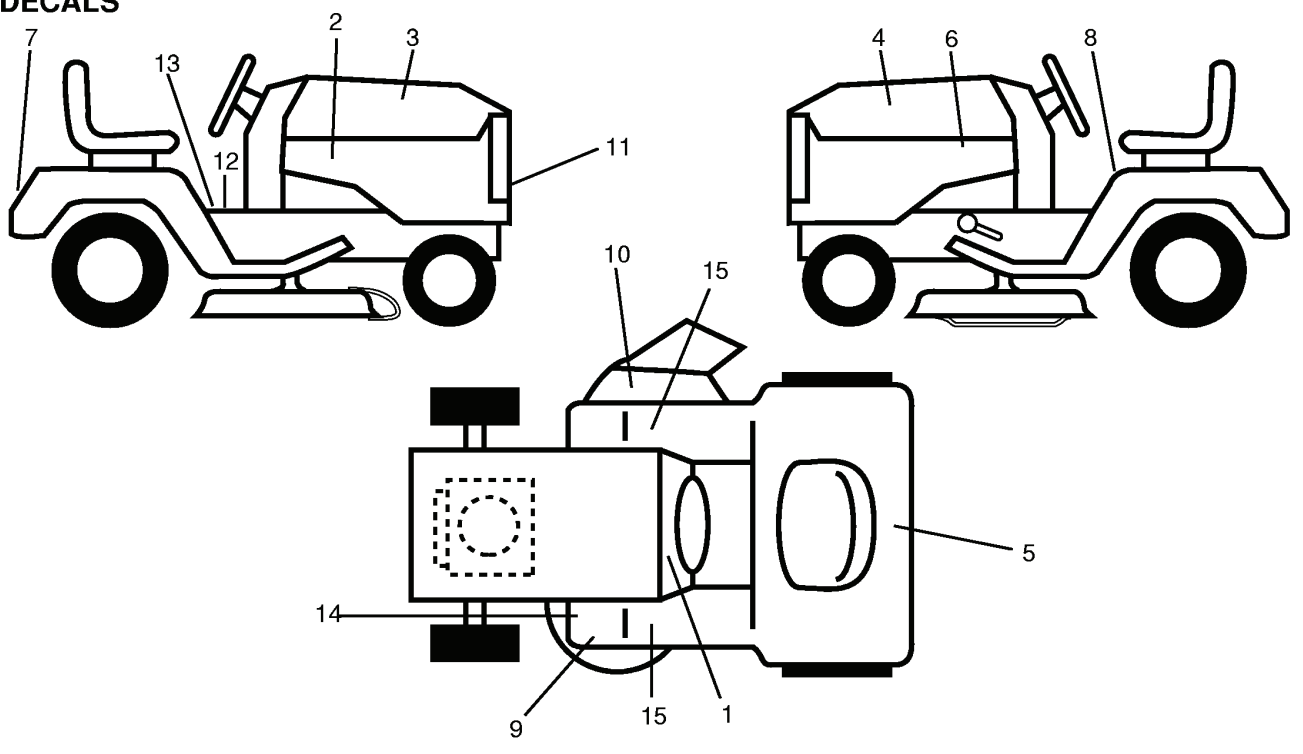

REPAIR PARTS

14 HP 42" TRACTOR - MODEL NO. LTH140 (954001192A)

DECALS

REF.	PART NO.	DESCRIPTION	REMARK	QTY.	KIT
1	532138956	DECAL		1	
2	532140863	DECAL		1	
3	532140728	DECAL		1	
4	532140729	DECAL		1	
5	532121549	DECAL		1	
6	532140865	DECAL		1	
7	532131582	DECAL		1	
8	532133795	DECAL		1	
9	532101892	DECAL		1	
10	532137259	DECAL		1	
11	532125989	DECAL		1	
12	532142337	DECAL		1	
13	532140837	DECAL		1	
14	532136832	DECAL		1	
15	532108256	MAT		1	
	532138311	DECAL		1	
	532142341	DECAL		1	
	532145459	OPERATORS MANUAL		1	
	LC06	TIRE CHAINS		1	
	LBD48	SNOW BLADE		1	
	CE42	9540406-04 GRASS CATCHER 42 LT		1	
	LC05	WHEEL WEIGHTS (PAIR)		1	
	LSB42			1	
	MK420	KIT.MULCHING 42" VENTED		1