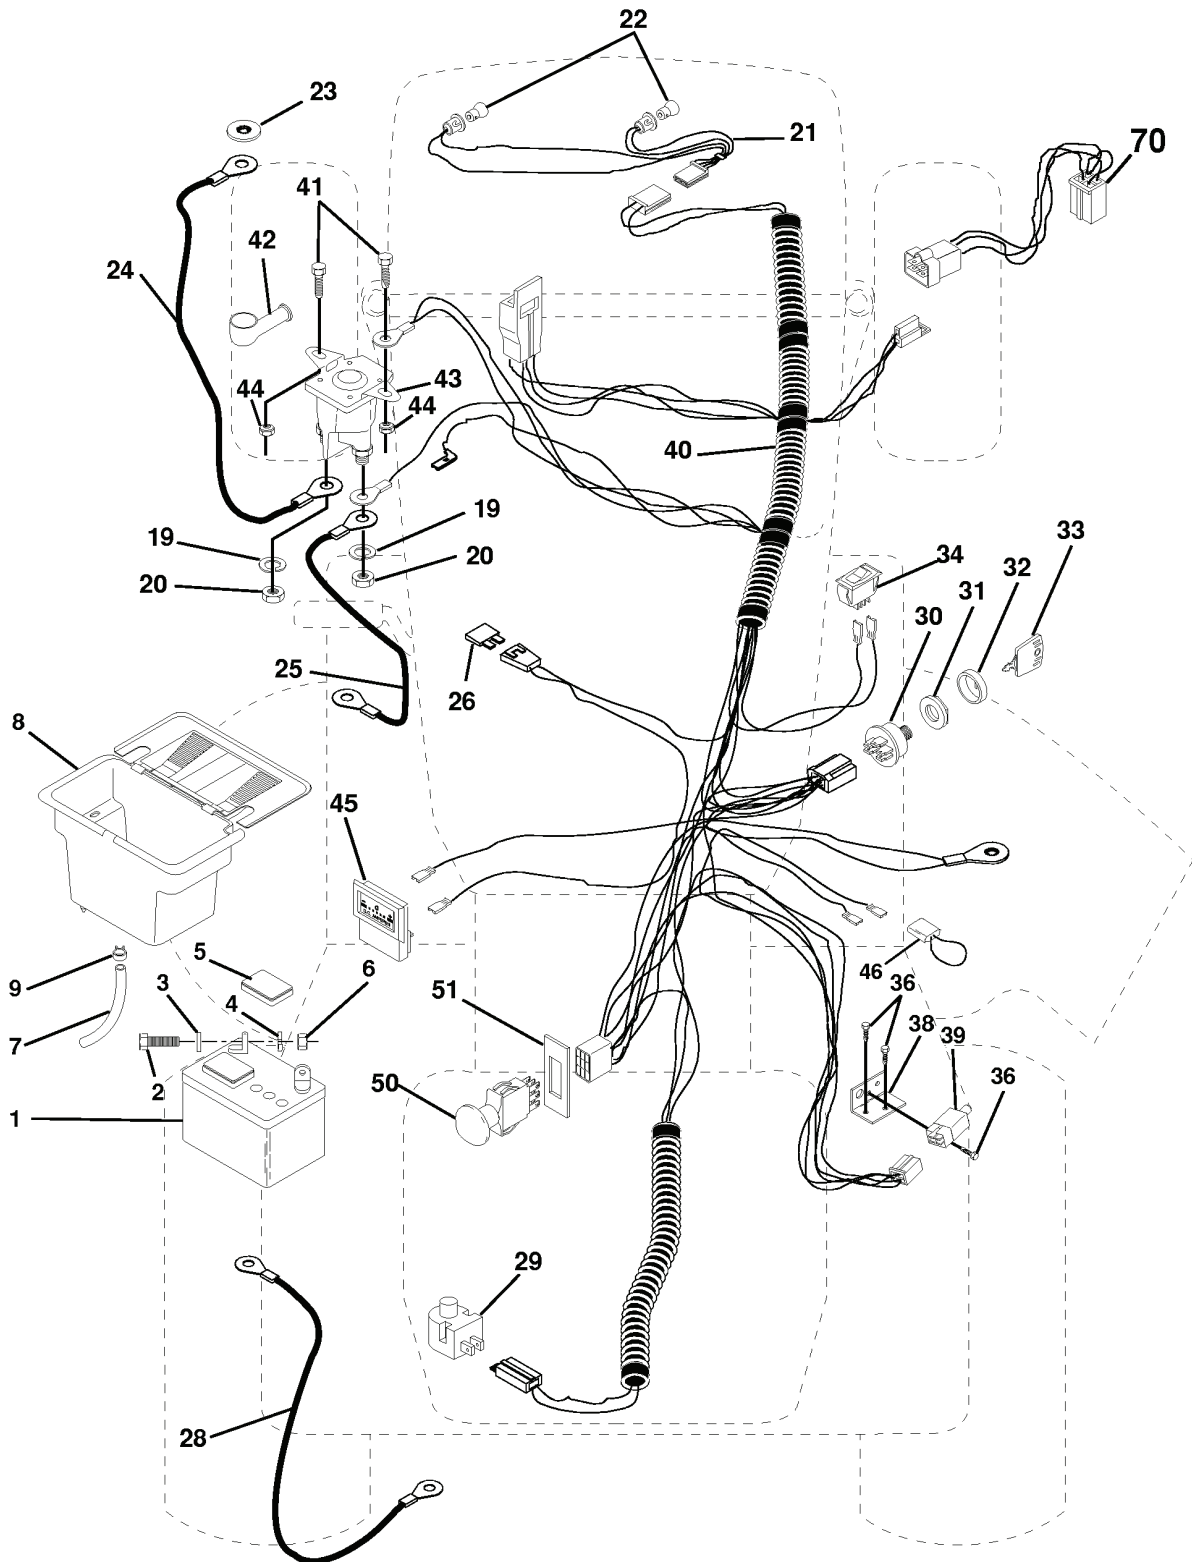

REPAIR PARTS

14 HP 42" TRACTOR - MODEL NO. 954001192A

ELECTRICAL

REF.	PART NO.	DESCRIPTION	REMARK	QTY.	KIT
1	532121537	BATTERY		1	
2	874760412	BOLT		1	
3	819091016	WASHER		1	
4	810040400	WASHER		1	
5	532121264	COVER		1	
6	873220400	NUT		1	
7	532109238	HOSE		1	
8	532129965	CASE		1	
9	532109596	CLAMP		1	
19	810090400	WASHER		1	
20	873350400	NUT		1	
21	532136850	HARNESS		1	
22	532004152	BULB		1	
23	811150400	LOCKWASHER		1	
24	532124770	CABLE		1	
25	532124964	CABLE		1	
26	532108824	FUSE		1	
28	532124773	CABLE		1	
29	532121305	SWITCH		1	
30	532144921	SWITCH		1	
31	532140400	NUT		1	
32	532141226	COVER		1	
33	532140401	KEY		1	
34	532110712	SWITCH		1	
35	532108236	BRACKET		1	
36	817021008	SCREW		1	
39	532109553	SWITCH		1	
40	532140421	CABLE ASSY		1	
41	871110408	BOLT		1	
42	532131563	COVER		1	
43	532138406	SOLENOID		1	
44	873640400	NUT		1	
45	532122822	METER		1	
46	532141940	WIRE		1	
50	532140404	SWITCH		1	
51	532140405	FRAME		1	
70	532140426	HARNESS		1