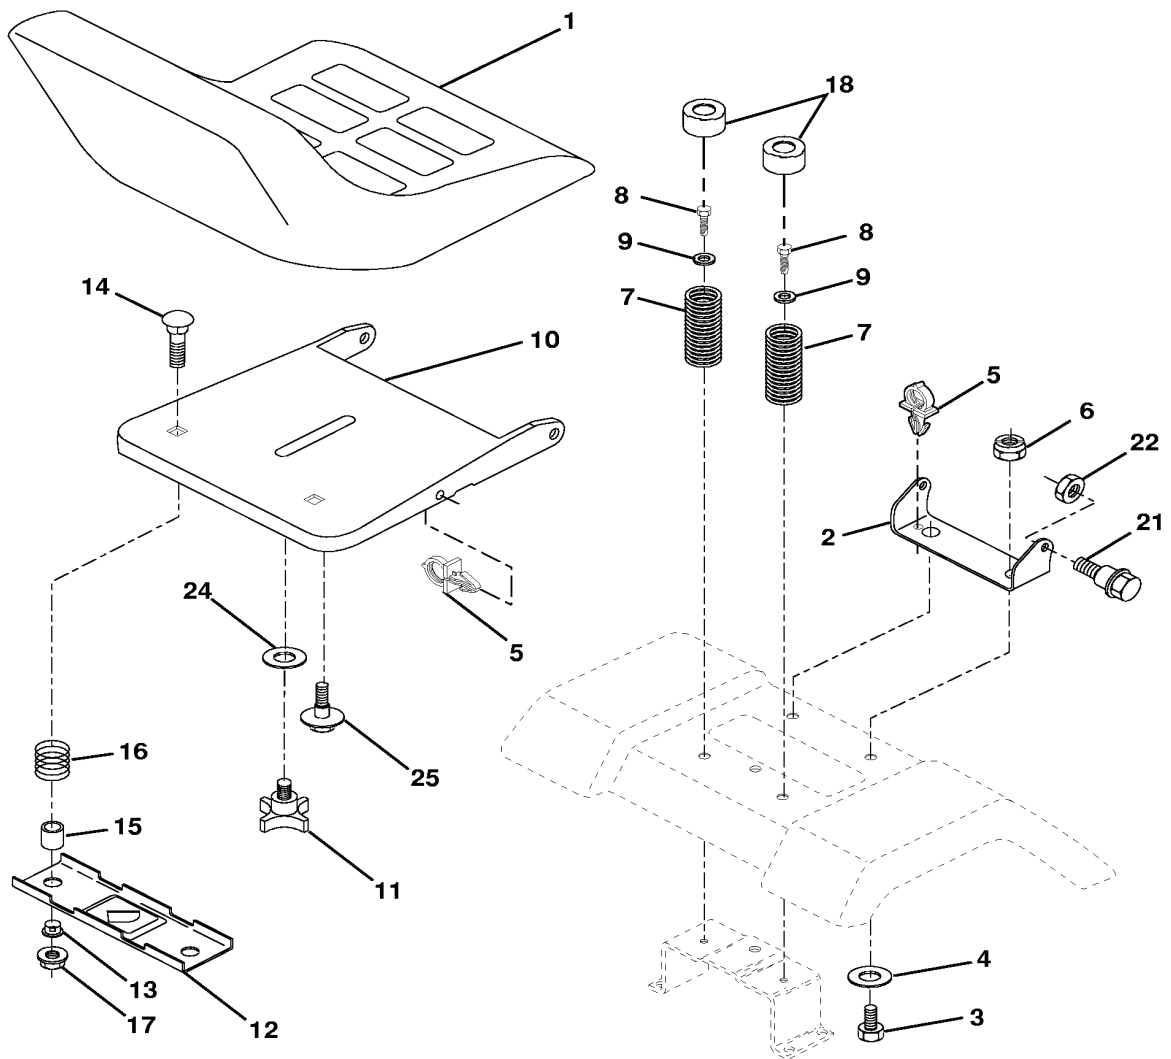

REPAIR PARTS

14 HP 42" TRACTOR - MODEL NO. LTH140 (954001192A)

MOWER LIFT ASSEMBLY

REF.	PART NO.	DESCRIPTION	REMARK	QTY.	KIT
1	532136971	WIRE		1	
2	532136968	SHAFT		1	
3	532138284	PIN RETAINING SCREW		1	
4	812000002	RETAINER RING		1	
5	819211621	WASHER		1	
6	532120183	BEARING		1	
7	532125631	HANDLE		1	
8	532124526	KNOB		1	
10	532122512	SPRING		1	
11	532139865	LINK		1	
12	532139866	LINK		1	
13	532124670	RETAINER RING		1	
15	532127218	LINK		1	
16	873350800	NUT		1	
17	532130171	BRACKET		1	
18	873800800	NUT		1	
19	532139868	LEVER		1	
20	532124660	CIRCLIP		1	
21	819151216	WASHER		1	
22	812000037	RETAINER RING		1	
23	532110807	NUT		1	
24	819131016	WASHER		1	
25	532124874	SPRING		1	
26	876020308	SPLIT PIN		1	
27	532110729	ROD		1	
28	873350600	NUT		1	
29	532138057	KNOB		1	
30	532110810	PIN		1	
31	532140302	BEARING		1	
32	873810600	NUT		1	
35	532120529	WASHER		1	
36	532138346	INDICATOR		1	
37	532123935	PLUG		1	
38	817490512	SCREW		1	
40	819112410	WASHER		1	
41	532123934	INDICATOR		1	

REPAIR PARTS

14 HP 42" TRACTOR - MODEL NO. LTH140 (H954001192A)

SEAT ASSEMBLY

REF.	PART NO.	DESCRIPTION	REMARK	QTY.	KIT
1	532124185	SEAT		1	
2	532140551	BRACKET		1	
3	874760616	BOLT		1	
4	819131610	WASHER		1	
5	532145006	CLIP		1	
6	873800600	NUT		1	
7	532124181	SPRING		1	
8	817490616	SCREW		1	
9	819131614	WASHER		1	
10	532140552	BRACKET		1	
11	532120068	KNOB		1	
12	532121246	BRACKET		1	
13	532121248	BUSHING		1	
14	872050411	BOLT		1	
15	532134300	SPACER		1	
16	532121250	SPRING		1	
17	532123976	LOCKNUT		1	
18	532124238	HUB CAP		1	
21	532139888	BOLT		1	
22	873800500	LOCK NUT		1	
24	819171912	WASHER		1	
25	532127018	BOLT		1	