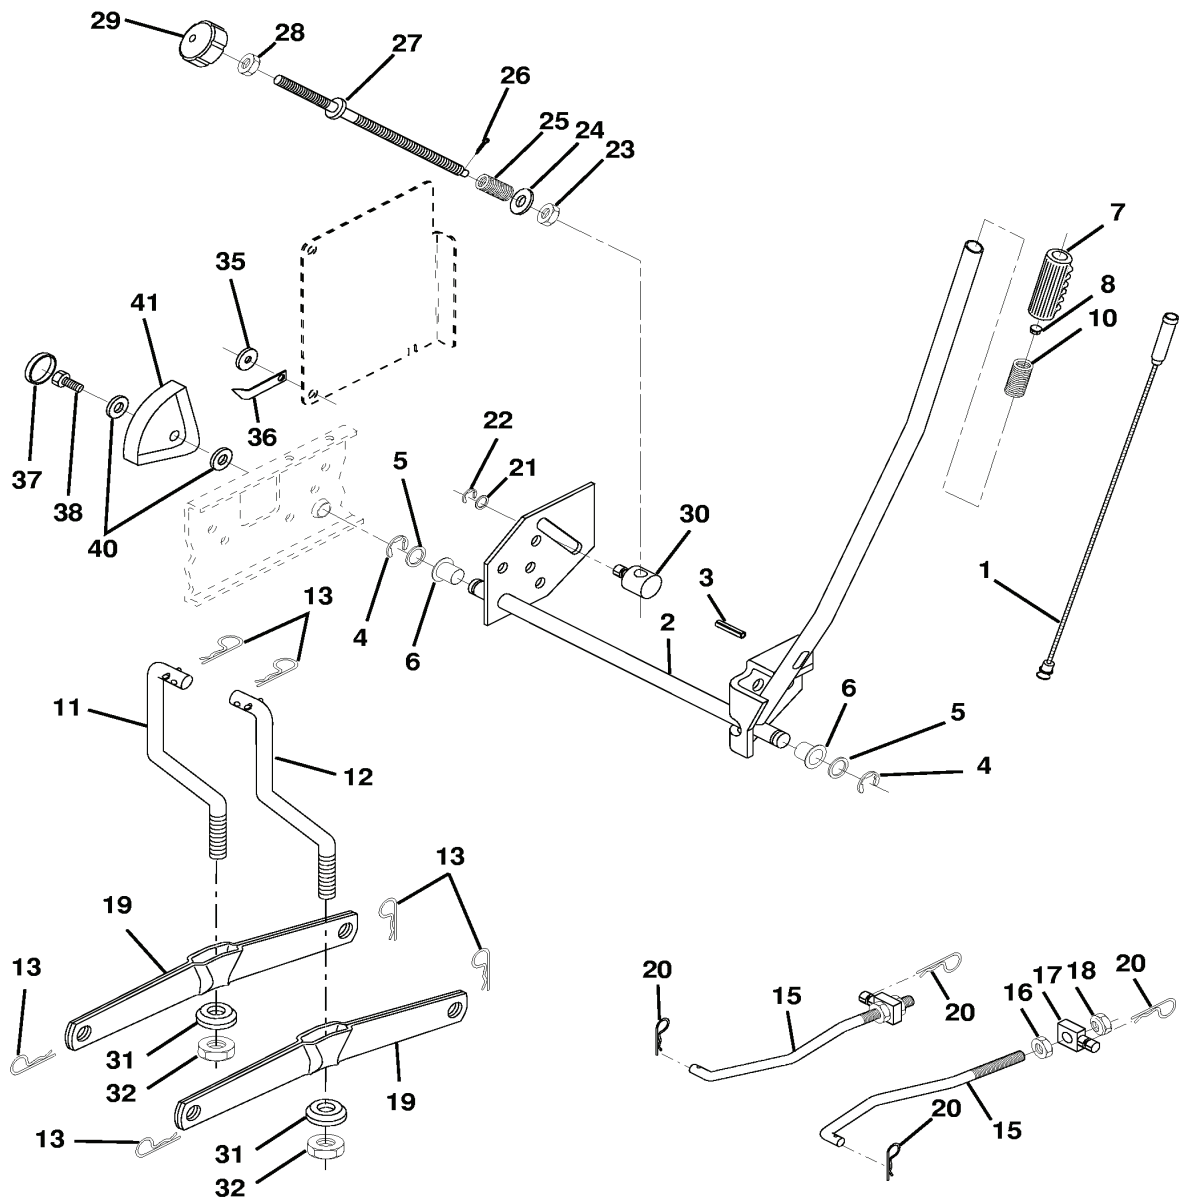

LTH140, 954001192A, 1998-05

SPARE PARTS LIST

REPAIR PARTS

14 HP 42" TRACTOR - MODEL NO. LTH140 (954001192A)

WHEELS & TIRES

REF.	PART NO.	DESCRIPTION	REMARK	QTY.	KIT
1	532059192	CAP VALVE		1	
2	532065139	NIPPLE		1	
3	532106222	TIRE		1	
4	532059904	HOSE		1	
5	532141446	RIM SPROCKET		1	
6	532124957	FITTING		1	
7	532124959	BEARING		1	
8	532141447	RIM SPROCKET		1	
9	532122082	TIRE		1	
10	532124926	HOSE		1	
12	532124577	HUB CAP		1	
13	532124578	HUB CAP		1	

REPAIR PARTS

14 HP 42" TRACTOR - MODEL NO. LTH140 (954001192A)

MOWER LIFT ASSEMBLY

REF.	PART NO.	DESCRIPTION	REMARK	QTY.	KIT
1	532136971	WIRE		1	
2	532136968	SHAFT		1	
3	532138284	PIN RETAINING SCREW		1	
4	812000002	RETAINER RING		1	
5	819211621	WASHER		1	
6	532120183	BEARING		1	
7	532125631	HANDLE		1	
8	532124526	KNOB		1	
10	532122512	SPRING		1	
11	532139865	LINK		1	
12	532139866	LINK		1	
13	532124670	RETAINER RING		1	
15	532127218	LINK		1	
16	873350800	NUT		1	
17	532130171	BRACKET		1	
18	873800800	NUT		1	
19	532139868	LEVER		1	
20	532124660	CIRCLIP		1	
21	819151216	WASHER		1	
22	812000037	RETAINER RING		1	
23	532110807	NUT		1	
24	819131016	WASHER		1	
25	532124874	SPRING		1	
26	876020308	SPLIT PIN		1	
27	532110729	ROD		1	
28	873350600	NUT		1	
29	532138057	KNOB		1	
30	532110810	PIN		1	
31	532140302	BEARING		1	
32	873810600	NUT		1	
35	532120529	WASHER		1	
36	532138346	INDICATOR		1	
37	532123935	PLUG		1	
38	817490512	SCREW		1	
40	819112410	WASHER		1	
41	532123934	INDICATOR		1	