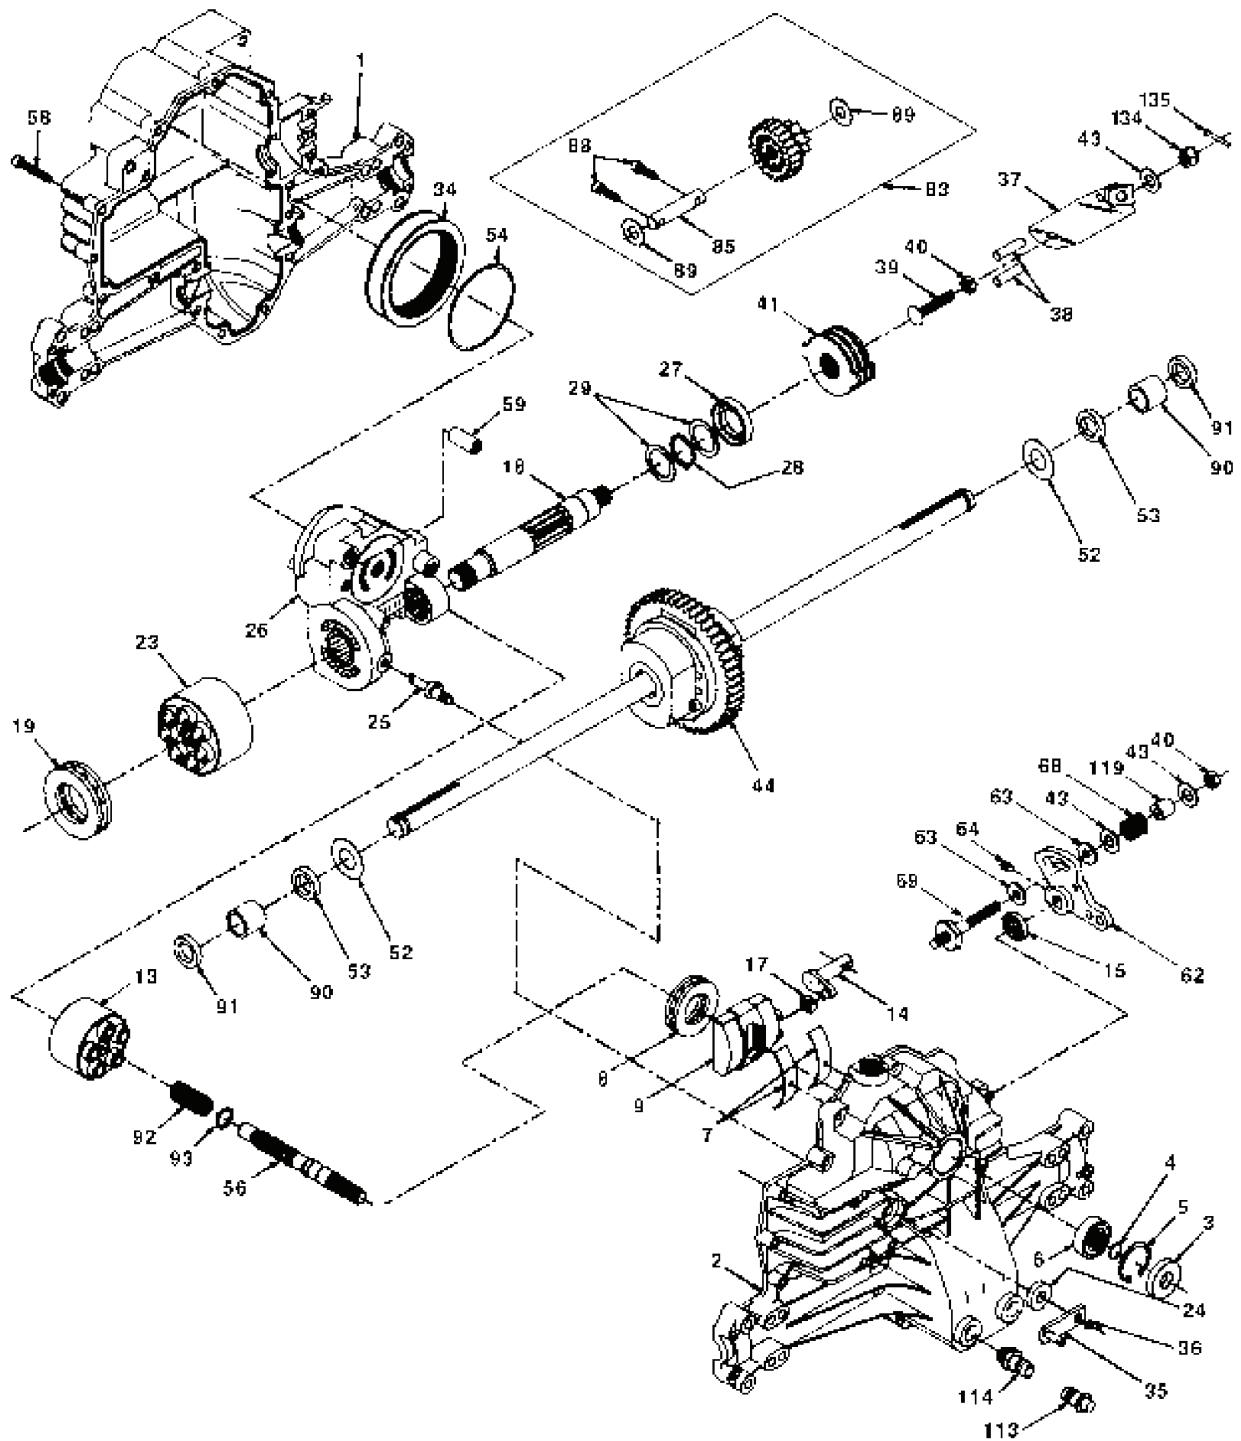

REPAIR PARTS

14 HP 42" TRACTOR - MODEL NO. LTH140 (954001192A)

HYDRO-GEAR TRANSAXLE - MODEL NO. 310-0750

REF.	PART NO.	DESCRIPTION	REMARK	QTY.	KIT
1	532142930	HOUSING		1	
2	532142931	HOUSING		1	
3	532142932	SEALING		1	
4	532142928	RETAINER RING		1	
5	532142933	SLEEVE		1	
6	532142934	BEARING		1	
7	532142935	BEARING		1	
8	532142936	BEARING		1	
9	532142937	PLATE		1	
13	532142938	BLOCK		1	
14	532142939	LEVER		1	
15	532142940	SEALING		1	
17	532142941	GUIDE		1	
18	532142942	MOTOR SHAFT		1	
19	532142943	BEARING		1	
23	532142944	BLOCK		1	
24	532142945	SEALING		1	
25	532142946	VALVE		1	
26	532142947	JEU SECTION CENTRALE		1	
27	532142948	SEALING		1	
28	532142949	RING		1	
29	532142950	WASHER		1	
34	532142951	OIL FILTER		1	
35	532142952	LEVER		1	
36	532142953	RING		1	
37	532142954	LEVER		1	
38	532142955	PIN RETAINING SCREW		1	
39	532142956	BOLT		1	
40	532142957	LOCKNUT		1	
41	532142958	BRAKE ROTOR/STATOR KIT		1	
43	532142884	WASHER		1	
44	532142959	KIT DIFFERENTIEL		1	
52	532142960	WASHER		1	
53	532142961	SEALING		1	
54	532142962	O-RING		1	
56	532142963	SHAFT		1	
58	532142964	BOLT		1	
59	532142965	PIN RETAINING SCREW		1	
62	532142966	LEVER		1	
63	532142967	DAMPER		1	
64	532142920	SCREW		1	
68	532142969	SPRING		1	
69	532144610	STUD		1	
83	532142971	BEARING		1	
85	532142972	JACK SHAFT		1	
88	532142973	SCREW		1	
89	532142974	WASHER		1	
90	532142975	SLEEVE		1	
91	532142976	SEALING		1	
92	532142977	SPRING		1	
93	532142978	WASHER		1	
113	532142917	VALVE		1	
114	532142918	NIPPLE		1	
119	532142980	SPACER		1	
134	532144607	NUT		1	
135	532144608	PIN RETAINING SCREW		1