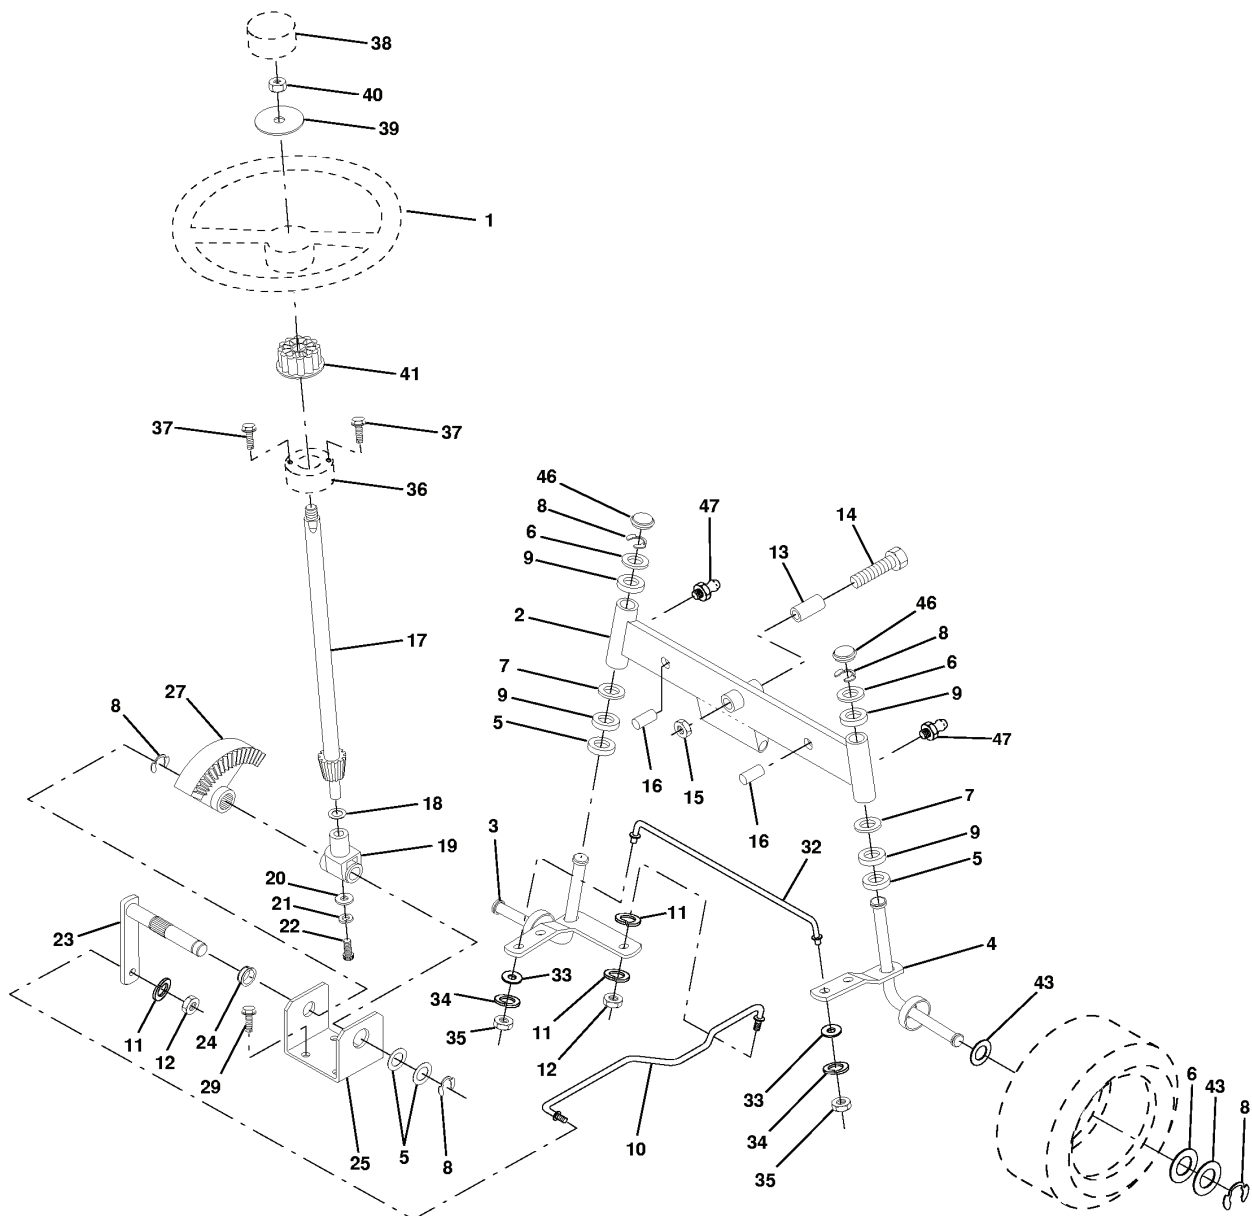

LTH140, 954001192A, 1998-05

SPARE PARTS LIST

REPAIR PARTS

14 HP 42" TRACTOR - MODEL NO. LTH140 (954001192A)

WHEELS & TIRES

REF.	PART NO.	DESCRIPTION	REMARK	QTY.	KIT
1	532059192	CAP VALVE		1	
2	532065139	NIPPLE		1	
3	532106222	TIRE		1	
4	532059904	HOSE		1	
5	532141446	RIM SPROCKET		1	
6	532124957	FITTING		1	
7	532124959	BEARING		1	
8	532141447	RIM SPROCKET		1	
9	532122082	TIRE		1	
10	532124926	HOSE		1	
12	532124577	HUB CAP		1	
13	532124578	HUB CAP		1	

REPAIR PARTS

14 HP 42" TRACTOR - MODEL NO. LTH140 (954001192A)

STEERING ASSEMBLY

REF.	PART NO.	DESCRIPTION	REMARK	QTY.	KIT
1	532124415	STEERING WHEEL		1	
2	532142033	AXLE		1	
3	532135227	SPINDLE		1	
4	532135228	SPINDLE		1	
5	532124931	WASHER		1	
6	532121748	WASHER		1	
7	819272016	WASHER		1	
8	812000029	RETAINER RING		1	
9	532124937	BEARING COL. STRG.		1	
10	532130468	LINK		1	
11	810040600	WASHER		1	
12	873610600	NUT		1	
13	532110438	SPACER		1	
14	874011056	BOLT		1	
15	873901000	NUT		1	
16	532132624	PIN RETAINING SCREW		1	
17	532128758	STEERING SHAFT		1	
18	532057079	WASHER		1	
19	532124035	BRACKET		1	
20	532126684	SHIM		1	
21	810040400	WASHER		1	
22	871070410	SCREW		1	
23	532127501	SHAFT		1	
24	532109816	BUSHING		1	
25	532124036	BRACKET		1	
27	532136874	ECCENTRIC DISC		1	
29	817490612	SCREW		1	
32	532130467	ROD		1	
33	819111216	WASHER		1	
34	810040500	WASHER		1	
35	873810500	NUT		1	
36	532124720	BUSHING		1	
37	817431008	SCREW		1	
38	532124416	INSERT		1	
39	532100712	WASHER		1	
40	873940800	NUT		1	
41	532100711	ADAPTER		1	
43	532121749	WASHER		1	
46	532121232	HUB CAP		1	
47	532124836	NIPPLE		1	