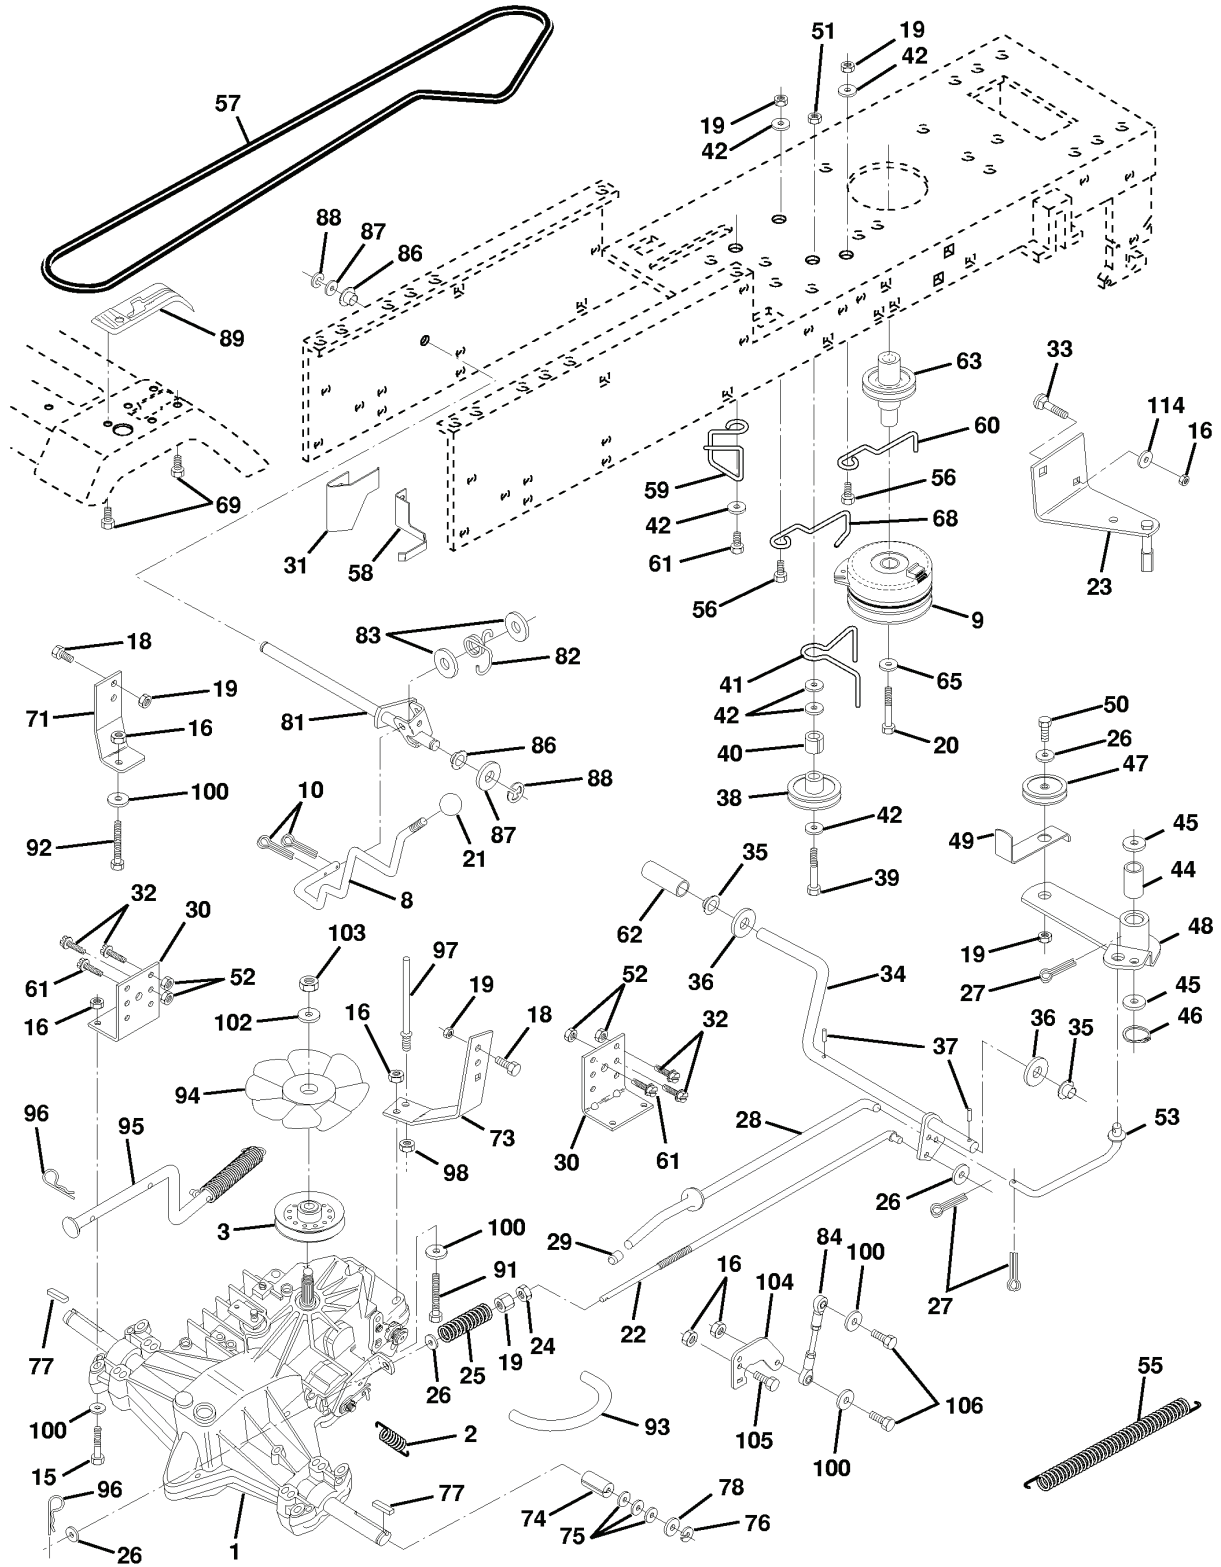

REPAIR PARTS

TRACTOR - - MODEL NO. LTH140 (954001192C)

DRIVE

REF.	PART NO.	DESCRIPTION	REMARK	QTY.	KIT
1	532144436	TRANSAXLE		1	
2	532142431	SPRING		1	
3	532143995	PULLEY		1	
8	532141003	GEAR LEVER		1	
9	532145028	CLUTCH		1	
10	876020416	SPLIT PIN		1	
15	874780544	BOLT		1	
16	873800500	LOCK NUT		1	
18	874780616	BOLT		1	
19	873800600	NUT		1	
20	532150350	BOLT		1	
21	532140845	KNOB		1	
22	532145627	ROD		1	
23	532140275	BRACKET		1	
24	873350600	NUT		1	
25	532106888	SPRING		1	
26	819131316	WASHER		1	
27	876020412	SPLIT PIN		1	
28	532145204	ROD		1	
29	532071673	COVER		1	
30	532130807	BRACKET		1	
31	532127275	GUIDE		1	
32	874760512	BOLT		1	
33	872140506	BOLT		1	
34	532149001	PEDAL		1	
35	532120183	BEARING		1	
36	819211616	WASHER		1	
37	532124963	PIN RETAINING SCREW		1	
38	532123674	PULLEY		1	
39	874760644	BOLT		1	
40	532124965	SPACER		1	
41	532109070	BELT GUIDE		1	
42	819131312	WASHER		1	
44	532105706	BEARING		1	
45	532110812	WASHER		1	
46	812000039	RETAINER RING		1	
47	532127783	PULLEY		1	
48	532123789	GUIDE ROLLER		1	
49	532123205	BELT GUIDE		1	
50	874760624	BOLT		1	
51	873680600	NUT		1	
52	873680500	NUT		1	
53	532105710	LINK		1	
55	532105709	SPRING		1	
56	874760620	BOLT		1	
57	532140294	BELT		1	
58	532140470	BELT GUIDE		1	
59	532140312	BELT GUIDE		1	
60	532121218	BELT GUIDE		1	
61	817490612	SCREW		1	
62	532123533	PEDAL RUBBER		1	
63	532145868	PULLEY		1	
65	810040700	WASHER		1	
68	532105730	BELT GUIDE		1	
69	532142432	SCREW		1	
71	532140158	BRACKET		1	
73	532140157	BRACKET		1	
74	532121199	SPACER		1	
75	532121749	WASHER		1	
76	812000001	RETAINER RING		1	
77	532123583	KEY		1	
78	532121748	WASHER		1	
81	532140154	SHAFT		1	
82	532123782	TORSION SPRING		1	
83	819171216	WASHER		1	
84	532140548	ROD		1	
86	532071208	BUSHING		1	
87	819212016	WASHER		1	
88	812000008	CLIP		1	
89	532139988	CONSOLE		1	
91	874780536	BOLT		1	
92	874780524	BOLT		1	
94	532140462	FAN		1	
93	532142564	HODE		1	
95	532144643	CONTROL		1	
96	532124788	RETAINER RING		1	
97	532140469	BELT GUIDE		1	
98	873510600	NUT		1