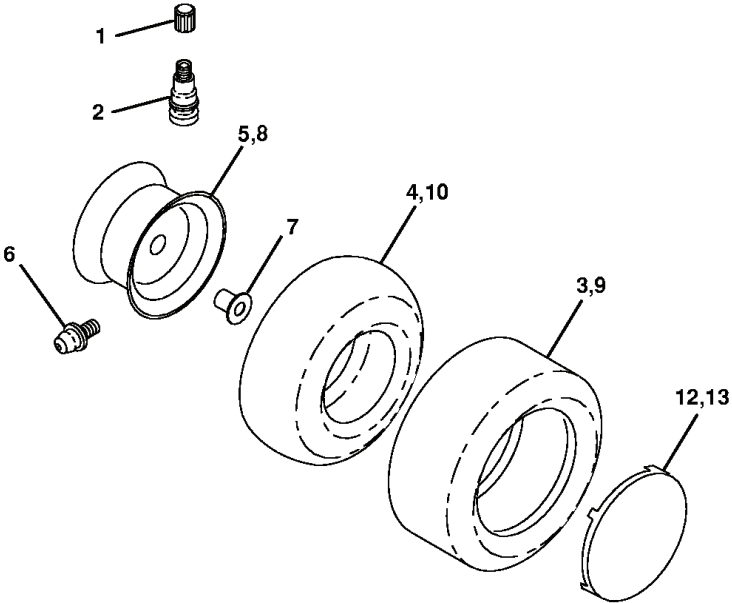

## ENGINE

---

REF.	PART NO.	DESCRIPTION	REMARK	QTY.	KIT
1	532132753	THROTTLE TRIGGER		1	
2	817720410	SCREW		1	
4	532137350	MUFFLER		1	
14	813280328	PIPENIPPLE		1	
15	813200300	ELBOW		1	
16	811050600	WASHER		1	
23	532128953	MUFFLER COVER		1	
24	817021008	SCREW		1	
29	532137180	SPARK ARRESTER KIT		1	
31	532109202	TANK		1	
32	532140527	FUEL CAP		1	
33	532123487	HOSE CLAMP		1	
37	532101335	LINE FUEL LT12/38		1	
40	532110436	GROMMET		1	
44	817490612	SCREW		1	
62	810040500	WASHER		1	
73	532128229	BRACKET		1	
76	532128230	CLAMP		1	
77	819101216	WASHER		1	
79	532125398	BOLT		1	
80	874760508	BOLT		1	

## WHEELS & TIRES

---

REF.	PART NO.	DESCRIPTION	REMARK	QTY.	KIT
1	532059192	CAP VALVE		1	
2	532065139	NIPPLE		1	
3	532106222	TIRE		1	
4	532059904	HOSE		1	
5	532141446	RIM SPROCKET		1	
6	532124957	FITTING		1	
7	532124959	BEARING		1	
8	532141447	RIM SPROCKET		1	
9	532122082	TIRE		1	
10	532124926	HOSE		1	
12	532124577	HUB CAP		1	
13	532124578	HUB CAP		1	
	532144334	SEALING FOAM		1	