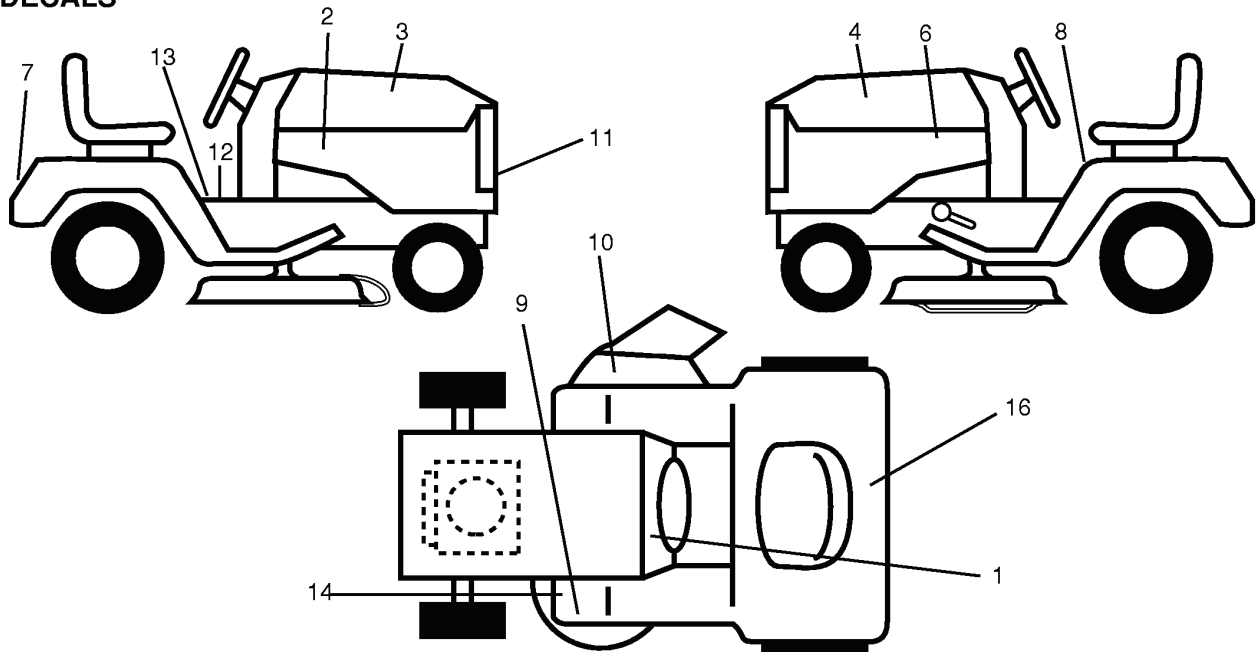

REPAIR PARTS

TRACTOR - - MODEL NO. LTH140 (954001192C)

DECALS

REF.	PART NO.	DESCRIPTION	REMARK	QTY.	KIT
1	532138956	DECAL		1	
2	532140863	DECAL		1	
3	532140728	DECAL		1	
4	532140729	DECAL		1	
6	532140865	DECAL		1	
7	532131582	DECAL		1	
8	532133795	DECAL		1	
9	532101892	DECAL		1	
10	532137259	DECAL		1	
11	532125989	DECAL		1	
12	532142337	DECAL		1	
13	532140837	DECAL		1	
14	532136832	DECAL		1	
16	532145005	DECAL		1	
	532145246	FOOT REST		1	
	532138311	DECAL		1	
	532142341	DECAL		1	
	532145247	BRACKET		1	
	LC06	TIRE CHAINS		1	
	LBD48	SNOW BLADE		1	
	CE42	9540406-04 GRASS CATCHER 42 LT		1	
	LC05	WHEEL WEIGHTS (PAIR)		1	
	LSB42			1	
	MK420	KIT.MULCHING 42" VENTED		1