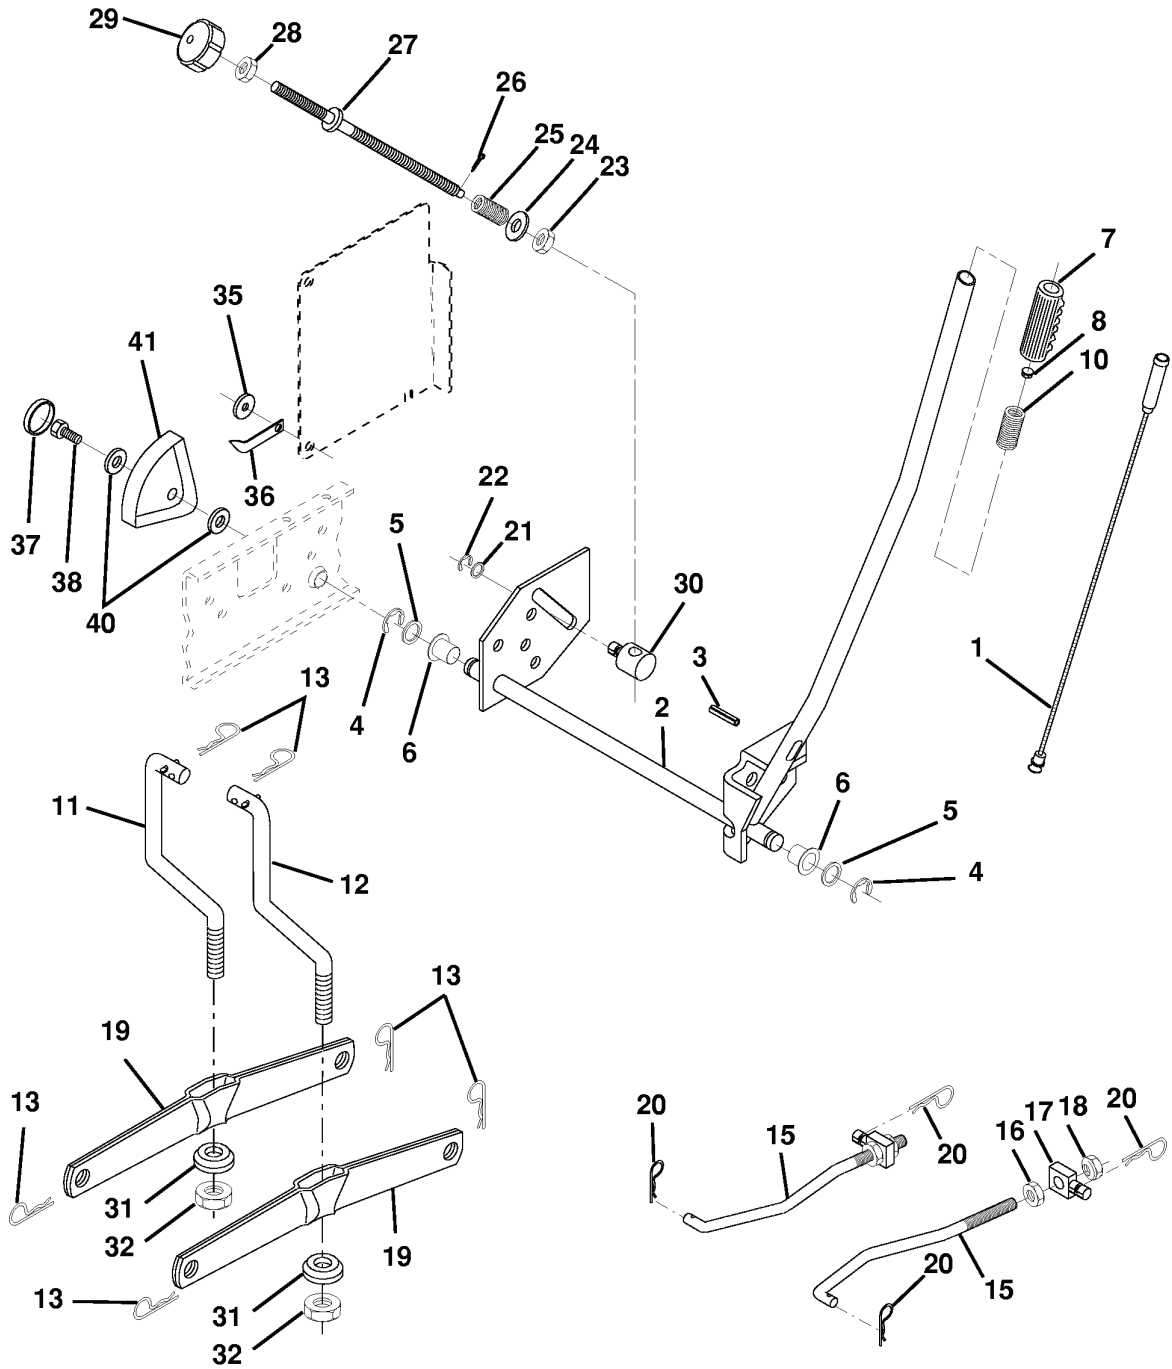

REPAIR PARTS

TRACTOR - - MODEL NO. LTH140 (954001192C)

MOWER LIFT ASSEMBLY

REF.	PART NO.	DESCRIPTION	REMARK	QTY.	KIT
1	532136971	WIRE		1	
2	532136968	SHAFT		1	
3	532138284	PIN RETAINING SCREW		1	
4	812000002	RETAINER RING		1	
5	819211621	WASHER		1	
6	532120183	BEARING		1	
7	532125631	HANDLE		1	
8	532124526	KNOB		1	
10	532122512	SPRING		1	
11	532139865	LINK		1	
12	532139866	LINK		1	
13	532124670	RETAINER RING		1	
15	532127218	LINK		1	
16	873350800	NUT		1	
17	532130171	BRACKET		1	
18	873800800	NUT		1	
19	532139868	LEVER		1	
20	532124660	CIRCLIP		1	
21	819151216	WASHER		1	
22	812000037	RETAINER RING		1	
23	532110807	NUT		1	
24	819131016	WASHER		1	
25	532137150	SPRING		1	
26	876020308	SPLIT PIN		1	
27	532137167	ROD		1	
28	873350600	NUT		1	
29	532138057	KNOB		1	
30	532110810	PIN		1	
31	532140302	BEARING		1	
32	873540600	NUT		1	
35	532120529	WASHER		1	
36	532138346	INDICATOR		1	
37	532123935	PLUG		1	
38	817490512	SCREW		1	
40	819112410	WASHER		1	
41	532123934	INDICATOR		1