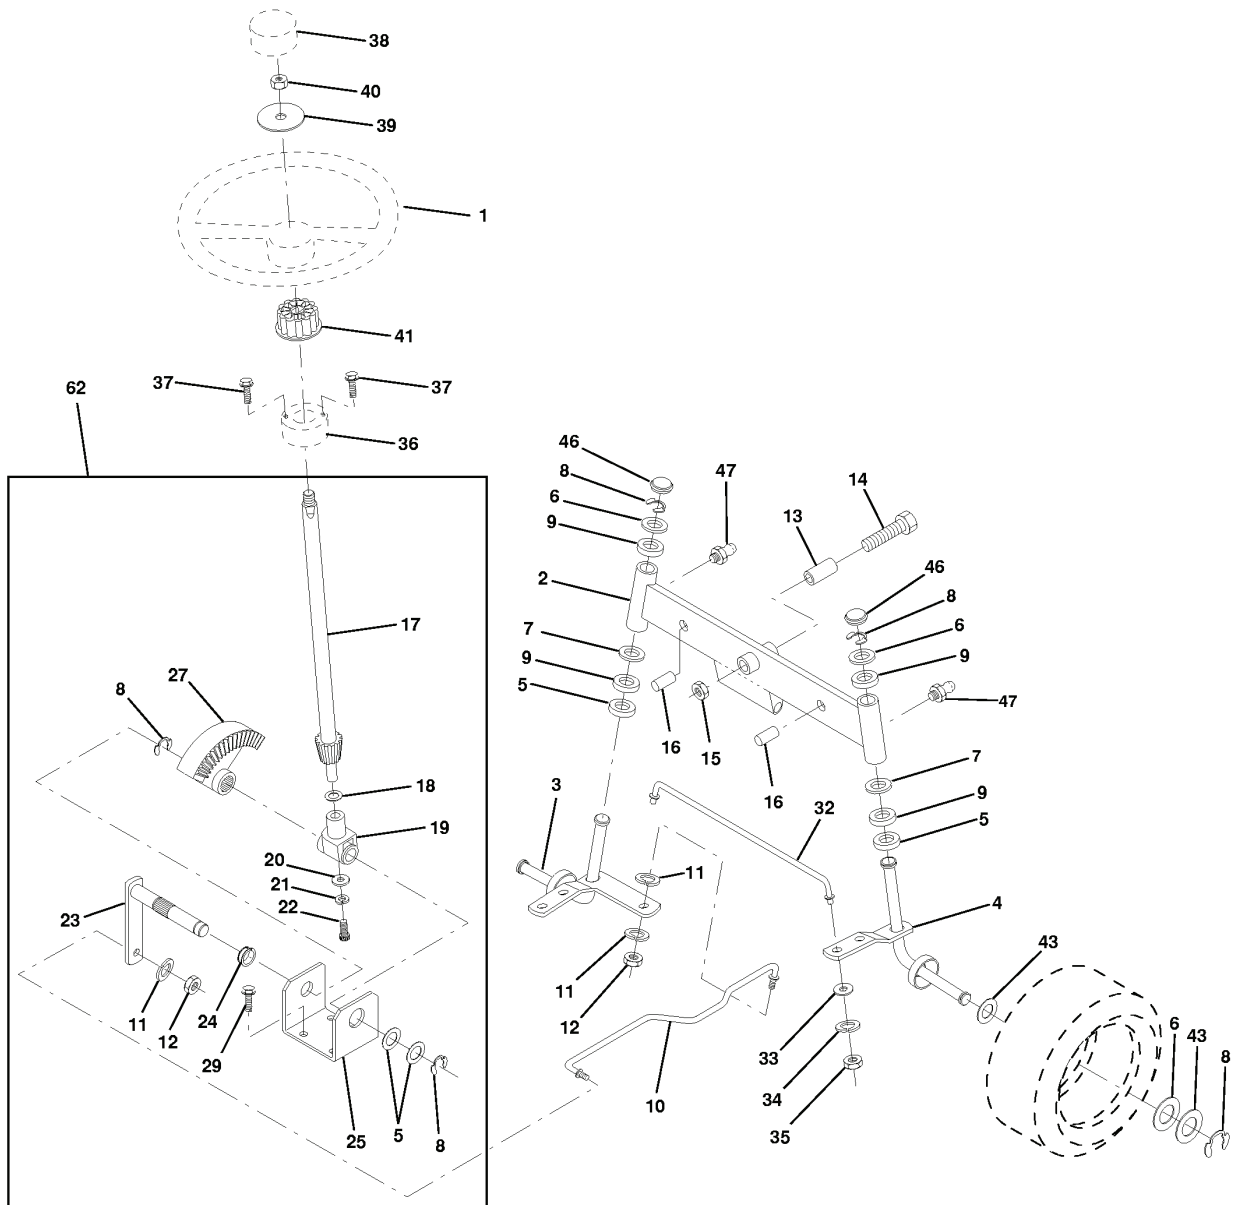

REPAIR PARTS

TRACTOR - - MODEL NO. LTH140 (954001192C)

STEERING ASSEMBLY

REF.	PART NO.	DESCRIPTION	REMARK	QTY.	KIT
1	532124415	STEERING WHEEL		1	
2	532142033	AXLE		1	
3	532135227	SPINDLE		1	
4	532135228	SPINDLE		1	
5	532124931	WASHER		1	
6	532121748	WASHER		1	
7	819272016	WASHER		1	
8	812000029	RETAINER RING		1	
9	532124937	BEARING COL. STRG.		1	
10	532130468	LINK		1	
11	810040600	WASHER		1	
12	873610600	NUT		1	
13	532110438	SPACER		1	
14	874011056	BOLT		1	
15	873901000	NUT		1	
16	532132624	PIN RETAINING SCREW		1	
17	532128758	STEERING SHAFT		1	
18	532057079	WASHER		1	
19	532124035	BRACKET		1	
20	532126684	SHIM		1	
21	810040400	WASHER		1	
22	871070410	SCREW		1	
23	532127501	SHAFT		1	
24	532109816	BUSHING		1	
25	532124036	BRACKET		1	
27	532136874	ECCENTRIC DISC		1	
29	817490612	SCREW		1	
32	532130467	ROD		1	
33	819111216	WASHER		1	
34	810040500	WASHER		1	
35	873810500	NUT		1	
36	532145207	BUSHING		1	
37	817541008	SCREW		1	
38	532124416	INSERT		1	
39	532100712	WASHER		1	
40	873940800	NUT		1	
41	532100711	ADAPTER		1	
43	532121749	WASHER		1	
46	532121232	HUB CAP		1	
47	532124836	NIPPLE		1	
62	532149682	STEERING KIT		1