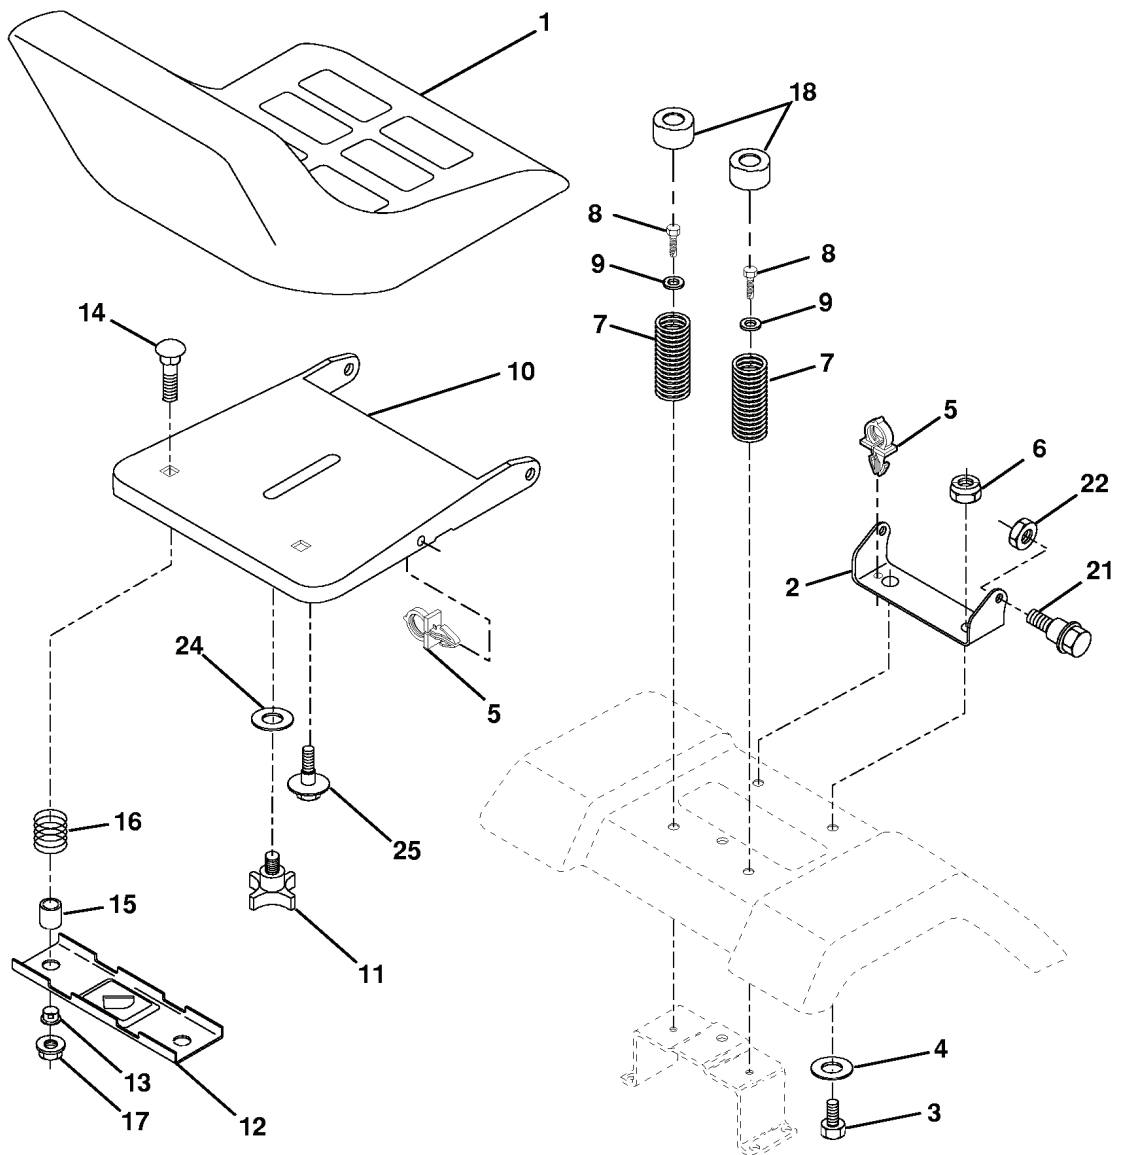

# **SPARE PARTS LIST**

# 5REPAIR PARTS

TRACTOR - - MODEL NO. LTH140 (954001192C)

## SEAT ASSEMBLY

---

REF.	PART NO.	DESCRIPTION	REMARK	QTY.	KIT
1	532124185	SEAT		1	
2	532140551	BRACKET		1	
3	874760616	BOLT		1	
4	819131610	WASHER		1	
5	532145006	CLIP		1	
6	873800600	NUT		1	
7	532124181	SPRING		1	
8	817490616	SCREW		1	
9	819131614	WASHER		1	
10	532140552	BRACKET		1	
11	532120068	KNOB		1	
12	532121246	BRACKET		1	
13	532121248	BUSHING		1	
14	872050411	BOLT		1	
15	532134300	SPACER		1	
16	532121250	SPRING		1	
17	532123976	LOCKNUT		1	
18	532124238	HUB CAP		1	
21	532139888	BOLT		1	
22	873800500	LOCK NUT		1	
24	819171912	WASHER		1	
25	532127018	BOLT		1	

# REPAIR PARTS

TRACTOR - - MODEL NO. LTH140 (954001192C)