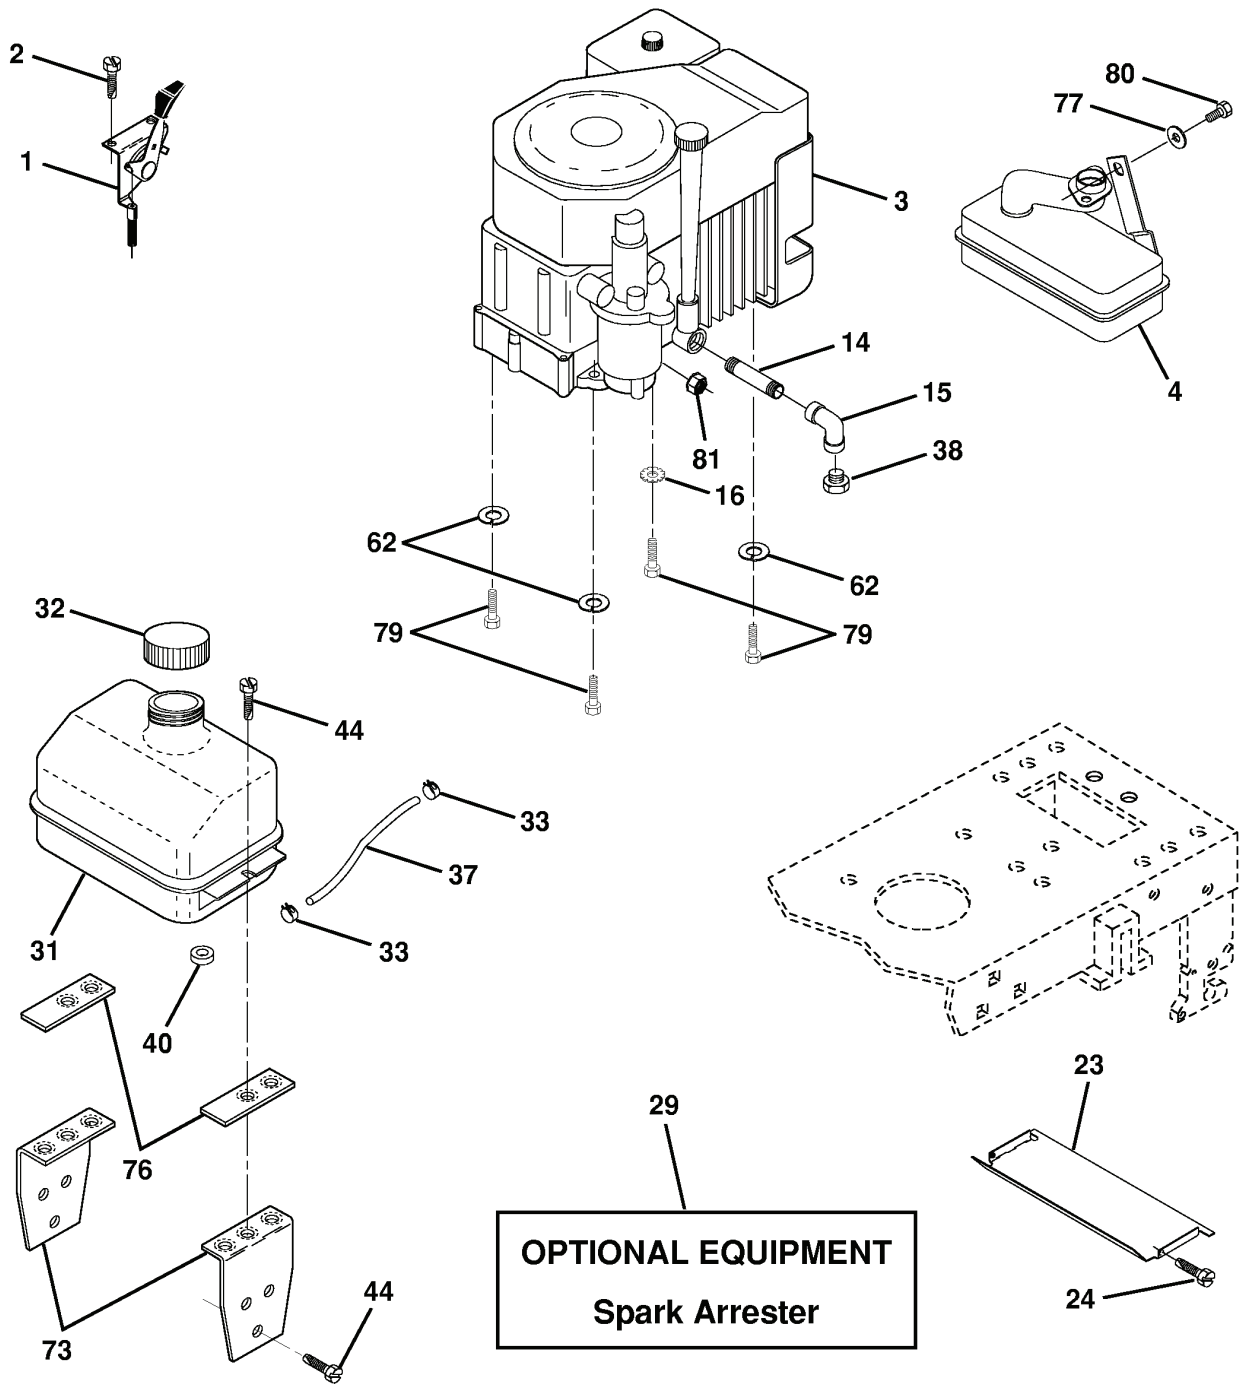

REPAIR PARTS

TRACTOR -- MODEL NO. LTH140 (954001192C)

ENGINE

REF.	PART NO.	DESCRIPTION	REMARK	QTY.	KIT
1	532132753	THROTTLE TRIGGER		1	
2	817720410	SCREW		1	
4	532137350	MUFFLER		1	
14	813280328	PIPENIPPLE		1	
15	813200300	ELBOW		1	
16	811050600	WASHER		1	
23	532128953	MUFFLER COVER		1	
24	817021008	SCREW		1	
29	532137180	SPARK ARRESTER KIT		1	
31	532109202	TANK		1	
32	532140527	FUEL CAP		1	
33	532123487	HOSE CLAMP		1	
37	532101335	LINE FUEL LT12/38		1	
40	532110436	GROMMET		1	
44	817490612	SCREW		1	
62	810040500	WASHER		1	
73	532128229	BRACKET		1	
76	532128230	CLAMP		1	
77	819101216	WASHER		1	
79	532125398	BOLT		1	
80	874760508	BOLT		1