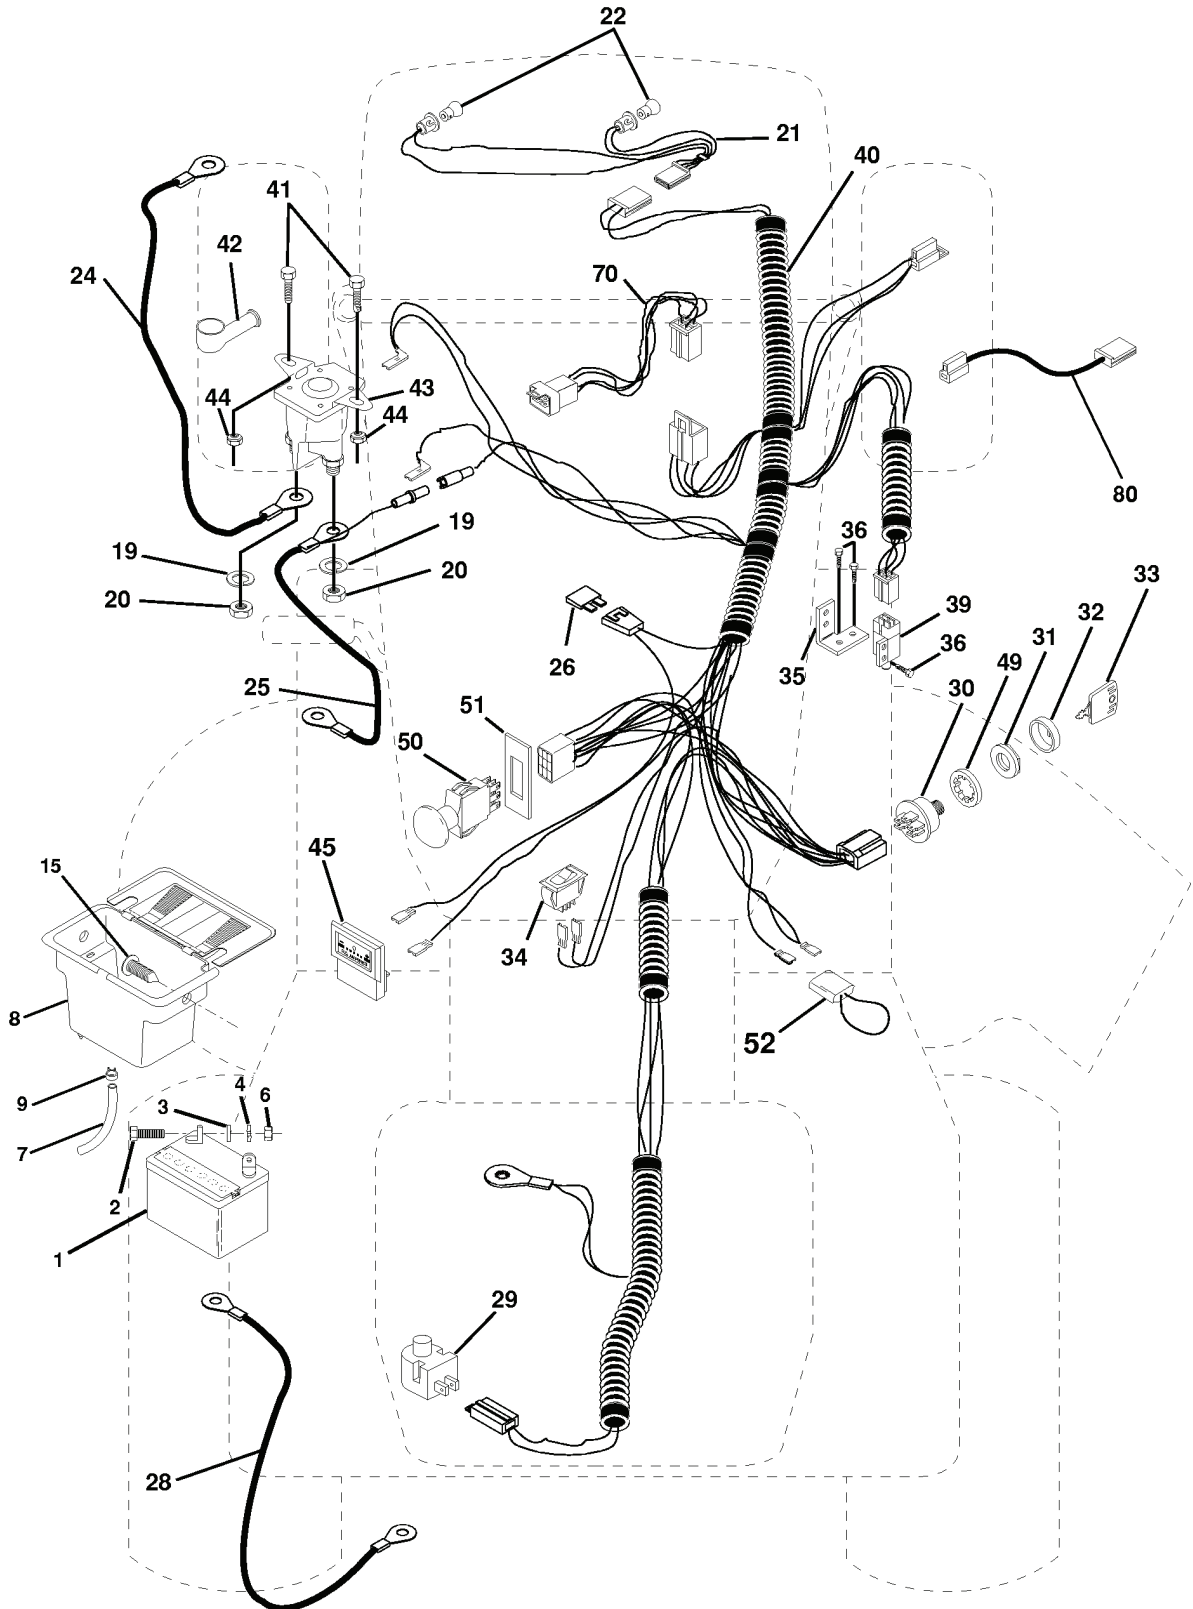

REPAIR PARTS

TRACTOR - - MODEL NO. LTH140 (954001192C)

ELECTRICAL

REF.	PART NO.	DESCRIPTION	REMARK	QTY.	KIT
1	532144926	BATTERY		1	
2	874760412	BOLT		1	
3	819091016	WASHER		1	
4	810040400	WASHER		1	
6	873220400	NUT		1	
7	532109238	HOSE		1	
8	532144940	BOX		1	
9	532109596	CLAMP		1	
15	532147688	PLUG		1	
19	810090400	WASHER		1	
20	873350400	NUT		1	
21	532136850	HARNESS		1	
22	532004152	BULB		1	
24	532146136	CABLE		1	
26	532108824	FUSE		1	
28	532124773	CABLE		1	
29	532121305	SWITCH		1	
30	532144921	SWITCH		1	
31	532140400	NUT		1	
32	532141226	COVER		1	
33	532140401	KEY		1	
34	532110712	SWITCH		1	
35	532108236	BRACKET		1	
36	817021008	SCREW		1	
39	532109553	SWITCH		1	
40	532145493	HARNESS		1	
41	871110408	BOLT		1	
42	532131563	COVER		1	
43	532145673	SOLENOID		1	
44	873640400	NUT		1	
45	532121433	AMPEREMETER		1	
49	811151000	WASHER		1	
50	532140404	SWITCH		1	
51	532140405	FRAME		1	
52	532141940	WIRE		1	
70	532142621	HARNESS		1	
80	532146685	CABLE ASSY		1