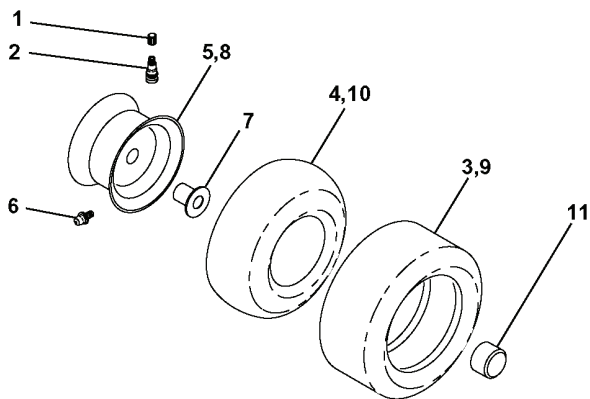

REPAIR PARTS

TRACTOR - MODEL NO. LTH145 (954140006C), PRODUCT NO. 954 14 00-06

WHEELS & TIRES

REF.	PART NO.	DESCRIPTION	REMARK	QTY.	KIT
1	532059192	CAP VALVE		1	
2	532065139	NIPPLE		1	
3	532106222	TIRE		1	
4	532059904	HOSE		1	
5	532138336	RIM		1	
6	532124957	FITTING		1	
7	532124959	BEARING		1	
8	532138337	RIM SPROCKET		1	
9	532124635	TIRE		1	
10	532124926	HOSE		1	
11	532104757	HUB CAP		1	
--	532144334	SEALING FOAM		1	