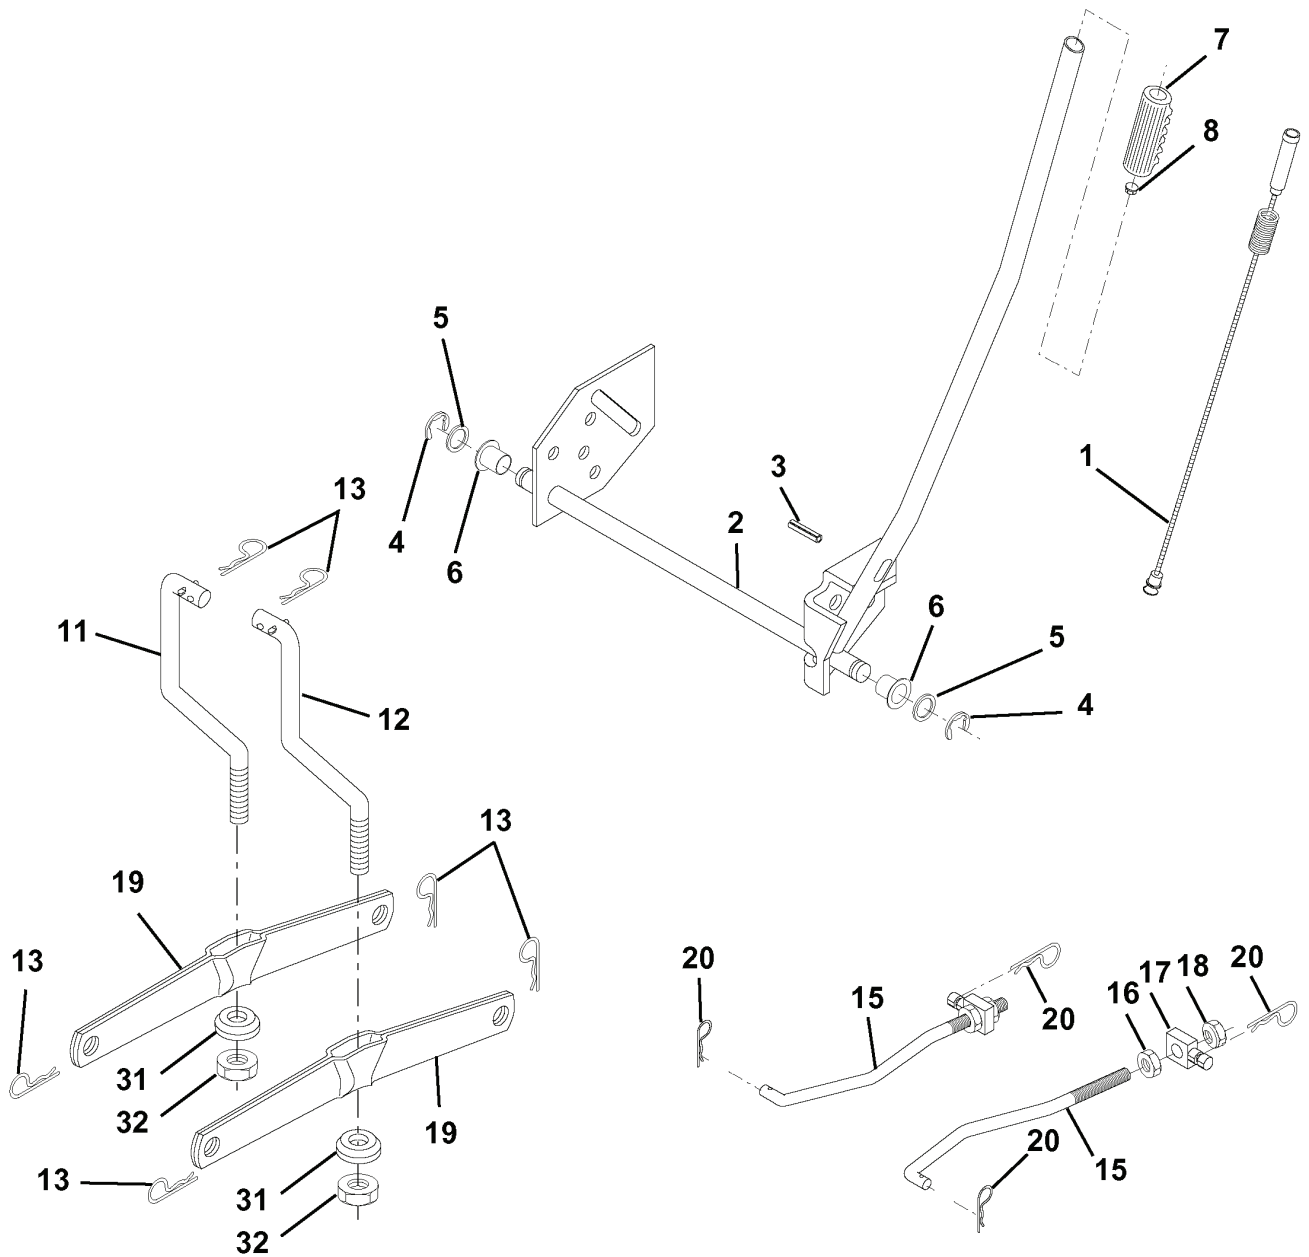

LTH145, 954140006C, 1998-02

SPARE PARTS LIST

REPAIR PARTS

TRACTOR - MODEL NO. LTH145 (954140006C), PRODUCT NO. 954 14 00-06
MOWER LIFT

REF.	PART NO.	DESCRIPTION	REMARK	QTY.	KIT
1	532159460	WIRE		1	
2	532159471	LEVER		1	
3	532105767	PIN RETAINING SCREW		1	
4	812000002	RETAINER RING		1	
5	819211621	WASHER		1	
6	532120183	BEARING		1	
7	532109413	GRIP		1	
8	532124526	KNOB		1	
11	532139865	LINK		1	
12	532139866	LINK		1	
13	532124670	RETAINER RING		1	
15	532127218	LINK		1	
16	873350800	NUT		1	
17	532130171	BRACKET		1	
18	873800800	NUT		1	
19	532139868	LEVER		1	
20	532124660	CIRCLIP		1	
31	532140302	BEARING		1	
32	873540600	NUT		1	

REPAIR PARTS

TRACTOR - MODEL NO. LTH145 (954140006C), PRODUCT NO. 954 14 00-06
SEAT ASSEMBLY

REF.	PART NO.	DESCRIPTION	REMARK	QTY.	KIT
1	532140838	SEAT		1	
2	532140551	BRACKET		1	
3	874760616	BOLT		1	
4	819131610	WASHER		1	
5	532145006	CLIP		1	
6	873800600	NUT		1	
7	532124181	SPRING		1	
8	817490616	SCREW		1	
9	819131614	WASHER		1	
10	532155925	BRACKET		1	
11	532120068	KNOB		1	
12	532121246	BRACKET		1	
13	532121248	BUSHING		1	
14	872050412	BOLT		1	
15	532134300	SPACER		1	
16	532121250	SPRING		1	
17	532123976	LOCKNUT		1	
18	532124238	HUB CAP		1	
21	532153236	SCREW		1	
22	873800500	LOCK NUT		1	
24	819171912	WASHER		1	
25	532127018	BOLT		1	

REPAIR PARTS

TRACTOR - MODEL NO. LTH145 (954140006C), PRODUCT NO. 954 14 00-06
ENGINE

REF.	PART NO.	DESCRIPTION	REMARK	QTY.	KIT
1	532140310	CONTROL		1	
2	817720410	SCREW		1	
4	532137352	MUFFLER		1	
13	532272293	GASKET		1	
14	813280324	PIPE		1	
15	813200300	ELBOW		1	
16	811050600	WASHER		1	
23	532159880	PROTECTOR		1	
29	532137180	SPARK ARRESTER KIT		1	
31	532161911	TANK		1	
32	532140527	FUEL CAP		1	
33	532123487	HOSE CLAMP		1	
35	817490512	SCREW		1	
37	532137040	HOSE		1	
40	532124028	BUSHING		1	
44	817490412	SCREW		1	
46	819091416	WASHER		1	
62	810040500	WASHER		1	
72	871070512	BOLT		1	
78	817490620	SCREW		1	
81	532128861	NUT		1	