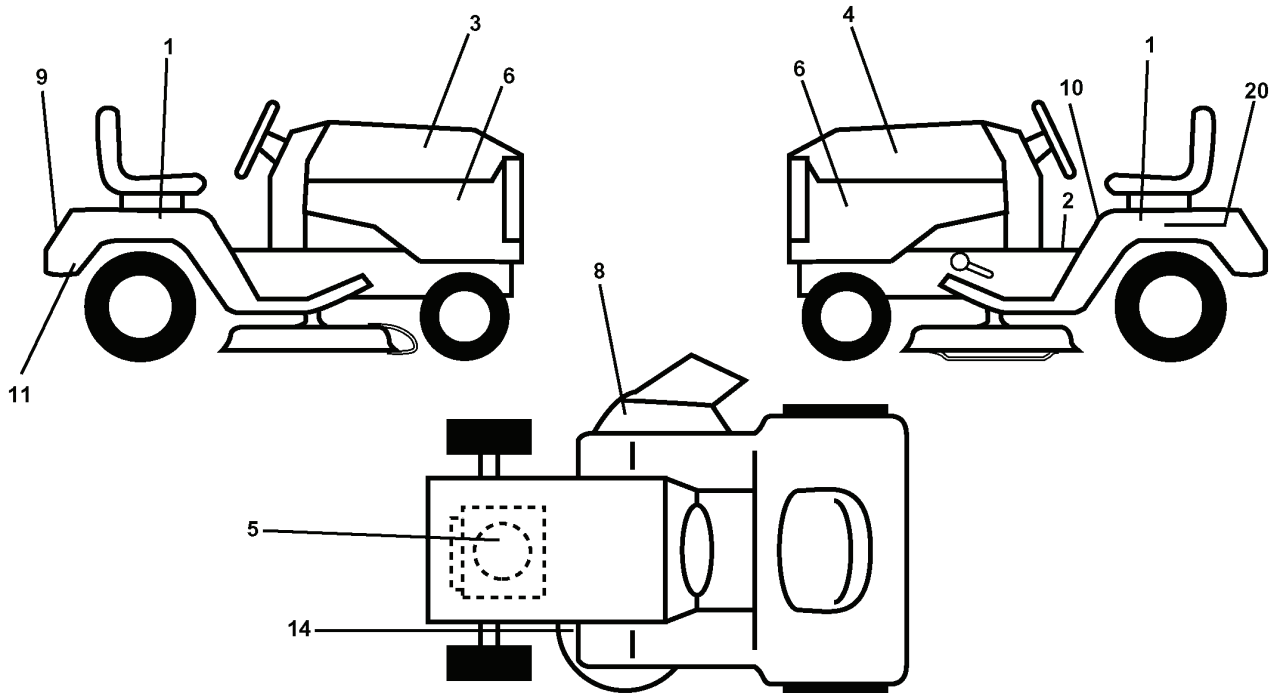

REPAIR PARTS

TRACTOR - MODEL NO. LTH145 (954140006C), PRODUCT NO. 954 14 00-06

DECALS

REF.	PART NO.	DESCRIPTION	REMARK	QTY.	KIT
1	532157007	DECAL		1	
2	532157032	DECAL		1	
6	532159713	DECAL		1	
8	532137259	DECAL		1	
9	532150617	DECAL		1	
10	532157140	DECAL		1	
11	532142341	DECAL		1	
14	532160396	DECAL		1	
20	532145005	DECAL		1	
--	532154515	FOOT REST		1	
--	532154516	FOOT REST		1	
--	532138311	DECAL		1	
--	LSB42			1	
--	LC05	WHEEL WEIGHTS (PAIR)		1	
--	LBD48	SNOW BLADE		1