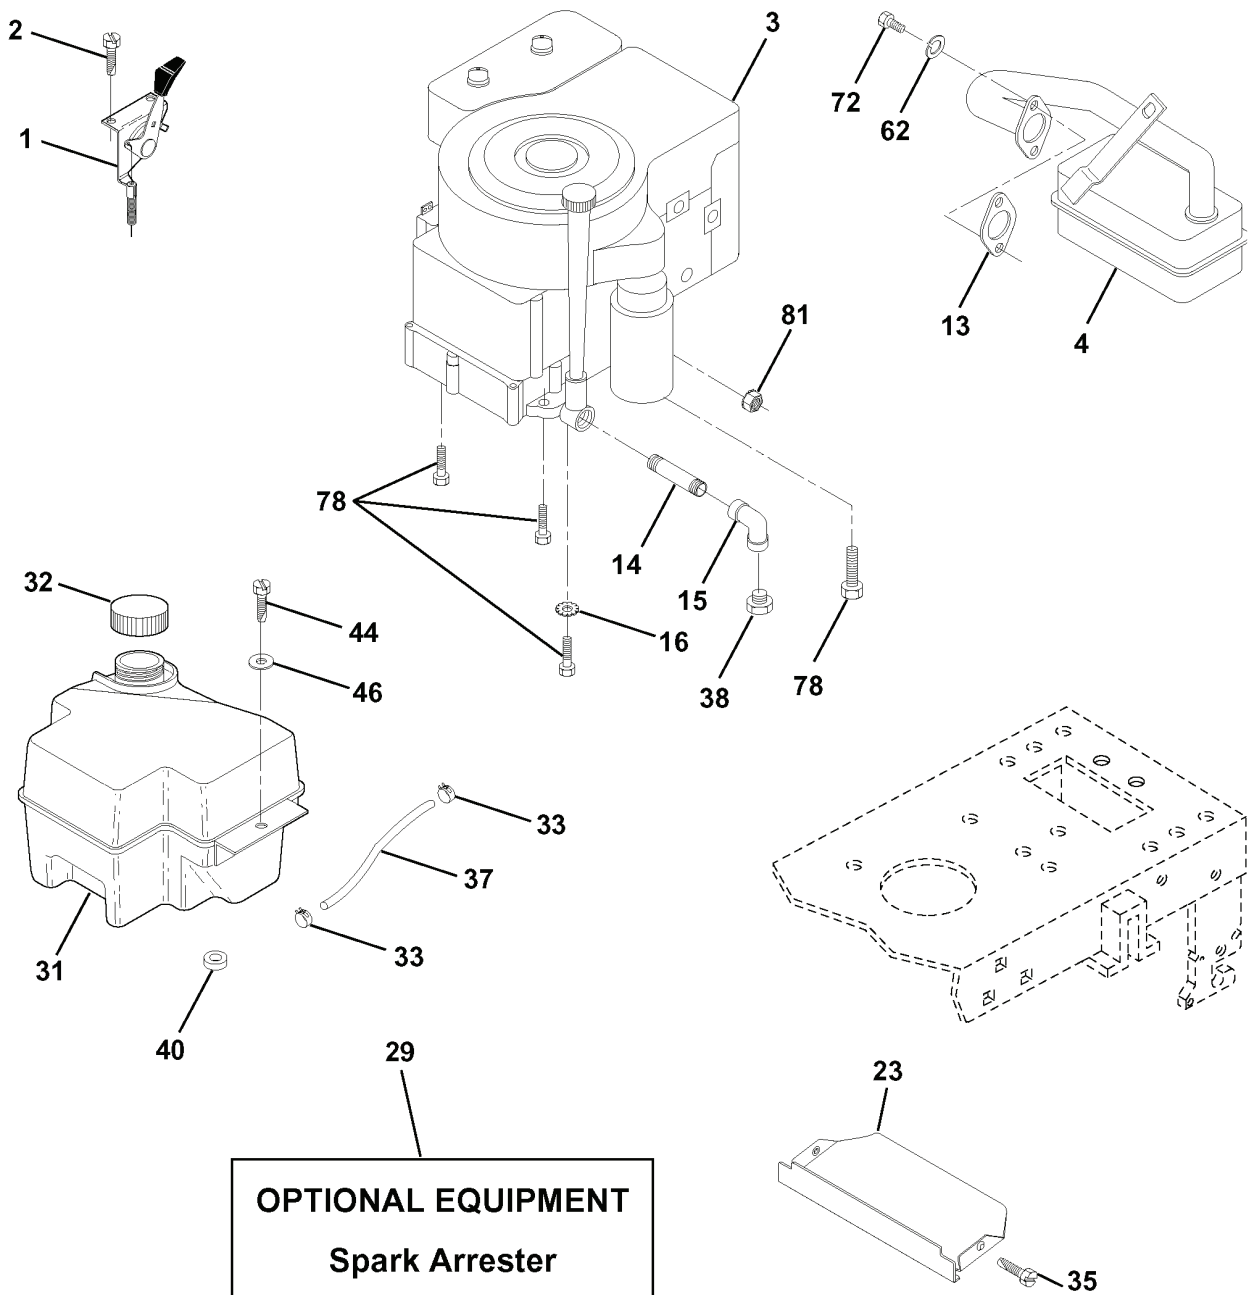

LTH145, 954140006C, 1998-02

SPARE PARTS LIST

REPAIR PARTS

TRACTOR - MODEL NO. LTH145 (954140006C), PRODUCT NO. 954 14 00-06
MOWER LIFT

REF.	PART NO.	DESCRIPTION	REMARK	QTY.	KIT
1	532159460	WIRE		1	
2	532159471	LEVER		1	
3	532105767	PIN RETAINING SCREW		1	
4	812000002	RETAINER RING		1	
5	819211621	WASHER		1	
6	532120183	BEARING		1	
7	532109413	GRIP		1	
8	532124526	KNOB		1	
11	532139865	LINK		1	
12	532139866	LINK		1	
13	532124670	RETAINER RING		1	
15	532127218	LINK		1	
16	873350800	NUT		1	
17	532130171	BRACKET		1	
18	873800800	NUT		1	
19	532139868	LEVER		1	
20	532124660	CIRCLIP		1	
31	532140302	BEARING		1	
32	873540600	NUT		1	

REPAIR PARTS

TRACTOR - MODEL NO. LTH145 (954140006C), PRODUCT NO. 954 14 00-06
SEAT ASSEMBLY

REF.	PART NO.	DESCRIPTION	REMARK	QTY.	KIT
1	532140838	SEAT		1	
2	532140551	BRACKET		1	
3	874760616	BOLT		1	
4	819131610	WASHER		1	
5	532145006	CLIP		1	
6	873800600	NUT		1	
7	532124181	SPRING		1	
8	817490616	SCREW		1	
9	819131614	WASHER		1	
10	532155925	BRACKET		1	
11	532120068	KNOB		1	
12	532121246	BRACKET		1	
13	532121248	BUSHING		1	
14	872050412	BOLT		1	
15	532134300	SPACER		1	
16	532121250	SPRING		1	
17	532123976	LOCKNUT		1	
18	532124238	HUB CAP		1	
21	532153236	SCREW		1	
22	873800500	LOCK NUT		1	
24	819171912	WASHER		1	
25	532127018	BOLT		1	

REPAIR PARTS

TRACTOR - MODEL NO. LTH145 (954140006C), PRODUCT NO. 954 14 00-06
ENGINE

REF.	PART NO.	DESCRIPTION	REMARK	QTY.	KIT
1	532140310	CONTROL		1	
2	817720410	SCREW		1	
4	532137352	MUFFLER		1	
13	532272293	GASKET		1	
14	813280324	PIPE		1	
15	813200300	ELBOW		1	
16	811050600	WASHER		1	
23	532159880	PROTECTOR		1	
29	532137180	SPARK ARRESTER KIT		1	
31	532161911	TANK		1	
32	532140527	FUEL CAP		1	
33	532123487	HOSE CLAMP		1	
35	817490512	SCREW		1	
37	532137040	HOSE		1	
40	532124028	BUSHING		1	
44	817490412	SCREW		1	
46	819091416	WASHER		1	
62	810040500	WASHER		1	
72	871070512	BOLT		1	
78	817490620	SCREW		1	
81	532128861	NUT		1	