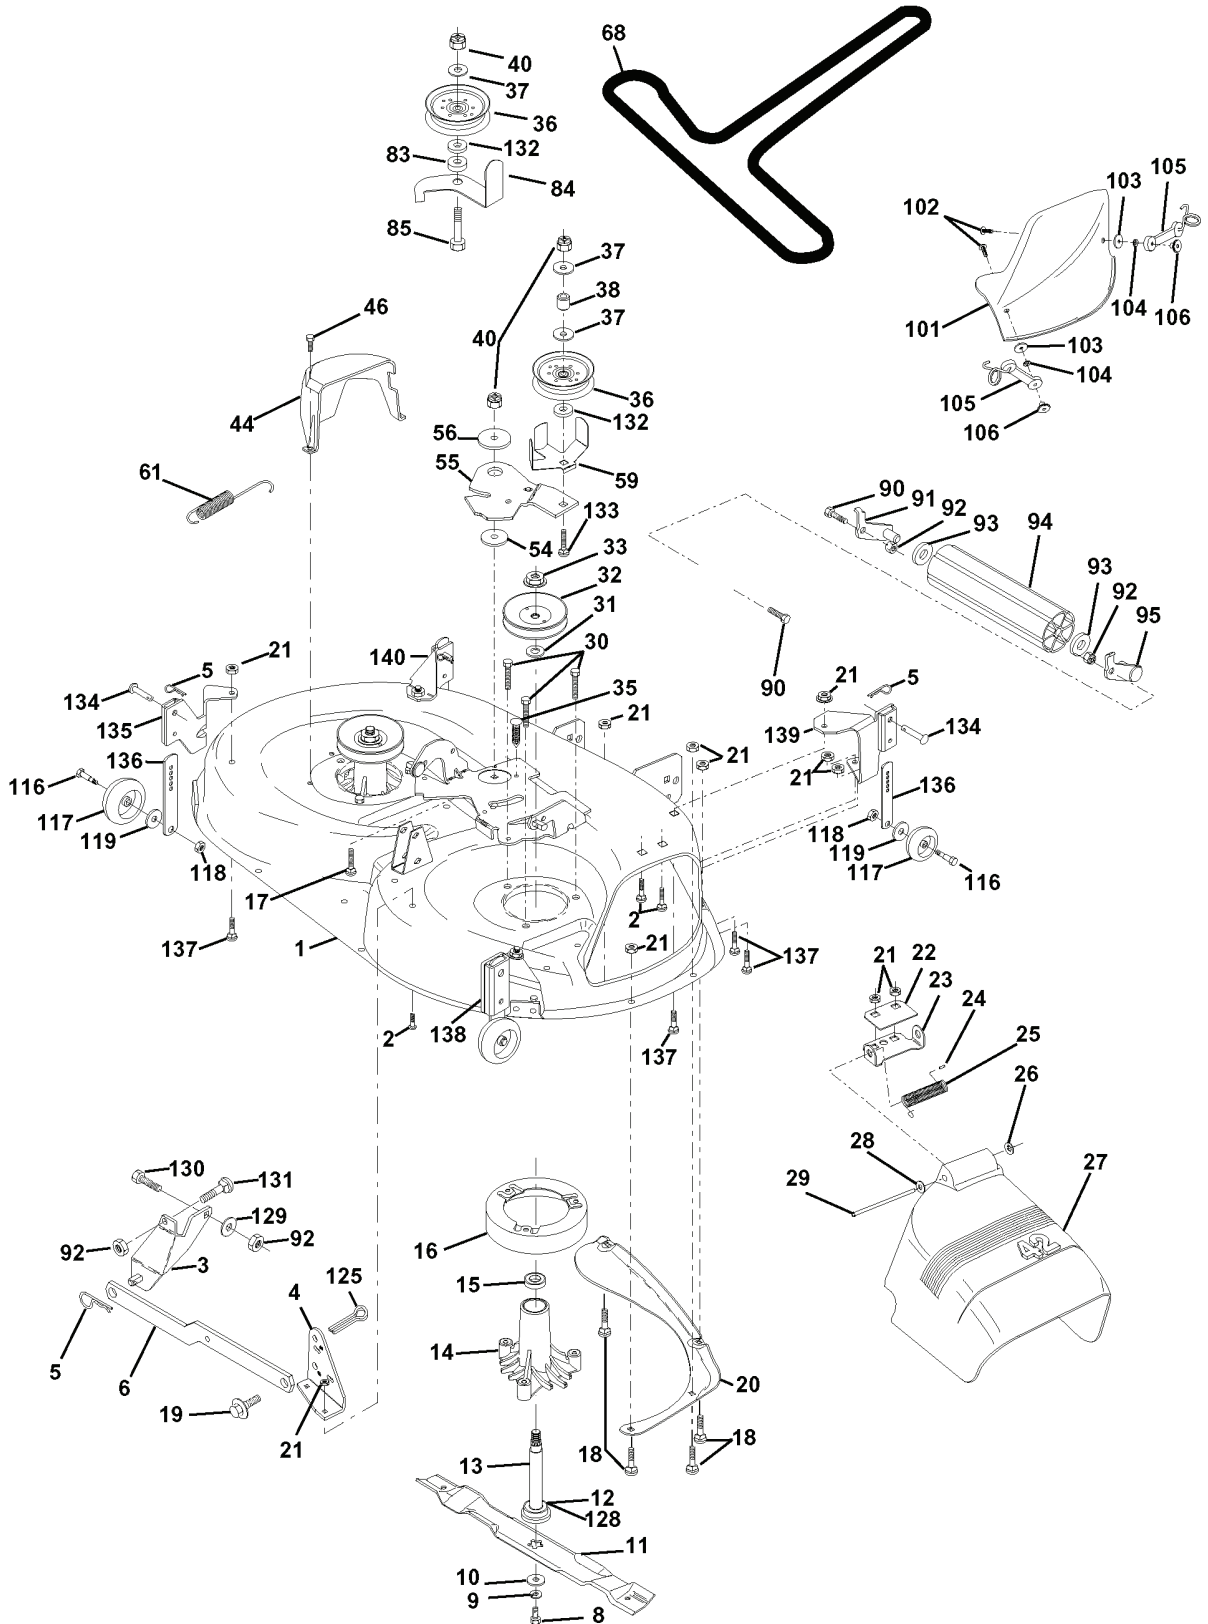

REPAIR PARTS

TRACTOR - MODEL NO. LTH145 (954140006C) PRODUCT NO. 954 1400-6
MOWER DECK

REF.	PART NO.	DESCRIPTION	REMARK	QTY.	KIT
2	872140506	BOLT		1	
3	532138017	BRACKE		1	
4	532138440	BRACKET		1	
5	532124670	RETAINER RING		1	
6	532130832	LEVER		1	
8	532850857	BOLT		1	
9	810030600	WASHER		1	
10	532140296	WASHER		1	
11	532134149	RIDE ON BLADE		1	
12	532129895	BEARING		1	
13	532137645	SHAFT		1	
14	532128774	BEARING HOUSING		1	
15	532110485	BEARING		1	
16	532140329	STRIPPER		1	
17	872110618	BOLT		1	
18	872140505	BOLT		1	
19	532132827	SPEC. BOLT		1	
20	532159770	RAIL		1	
21	873680500	NUT		1	
22	532134753	PLATE		1	
23	532131267	BRACKET		1	
24	532105304	HUB CAP		1	
25	532123713	SPRING		1	
26	532110452	NUT		1	
27	532130968	DEFLECTOR		1	
28	819111016	WASHER		1	
29	532131491	SHAFT		1	
30	532157722	SCREW		1	
31	532129963	WASHER		1	
32	532153535	PULLEY		1	
33	532137266	NUT		1	
35	532133835	XMAS TREE FASTNER		1	
36	532131494	PULLEY		1	
37	819131316	WASHER		1	
38	532132823	IDLER SPACER		1	
40	873680600	NUT		1	
44	532140088	GUARD		1	
46	532137729	SCREW		1	
54	532133943	WASHER		1	
55	532140084	LEVER		1	
56	532122052	SPACER		1	
59	532141043	GUARD		1	
61	532131950	SPRING		1	
68	532144959	BELT		1	
83	532120958	WASHER		1	
84	532156084	TENSIONER		1	
85	872140618	BOLT		1	
90	874760616	BOLT		1	
91	532132274	BRACKET		1	
92	873800600	NUT		1	
93	819171416	WASHER		1	
94	532132264	ROLLER		1	
95	532132273	BRACKET		1	
101	532136420	COVER		1	
102	871161010	SCREW		1	
103	819061216	WASHER		1	
104	810071000	WASHER		1	
105	532160793	LATCH		1	
106	532125004	NUT		1	
116	532137644	SCREW		1	
117	532133957	WHEEL		1	
118	873930600	NUT		1	
119	819121414	WASHER		1	
125	876020816	PIN RETAINING SCREW		1	
128	532153390	GASKET		1	
129	819131312	WASHER		1	
130	874780616	BOLT		1	
131	872140608	BOLT		1	
132	819132203	WASHER		1	
133	872110622	BOLT		1	
134	532156941	PIN RETAINING SCREW		1	
135	532159765	SUPPORT DE ROULETTE ARR.GAUCHE		1	
137	872110505	BOLT		1	
138	532159763	SUPPORT DE ROULETTE ARR.DROIT		1	
139	532159767	SUPPORT DE ROULETTE AV.DROIT		1	
140	532159768	SUPPORT DE ROULETTE AV.GAUCHE		1	
--	532130794	MANDREL		1