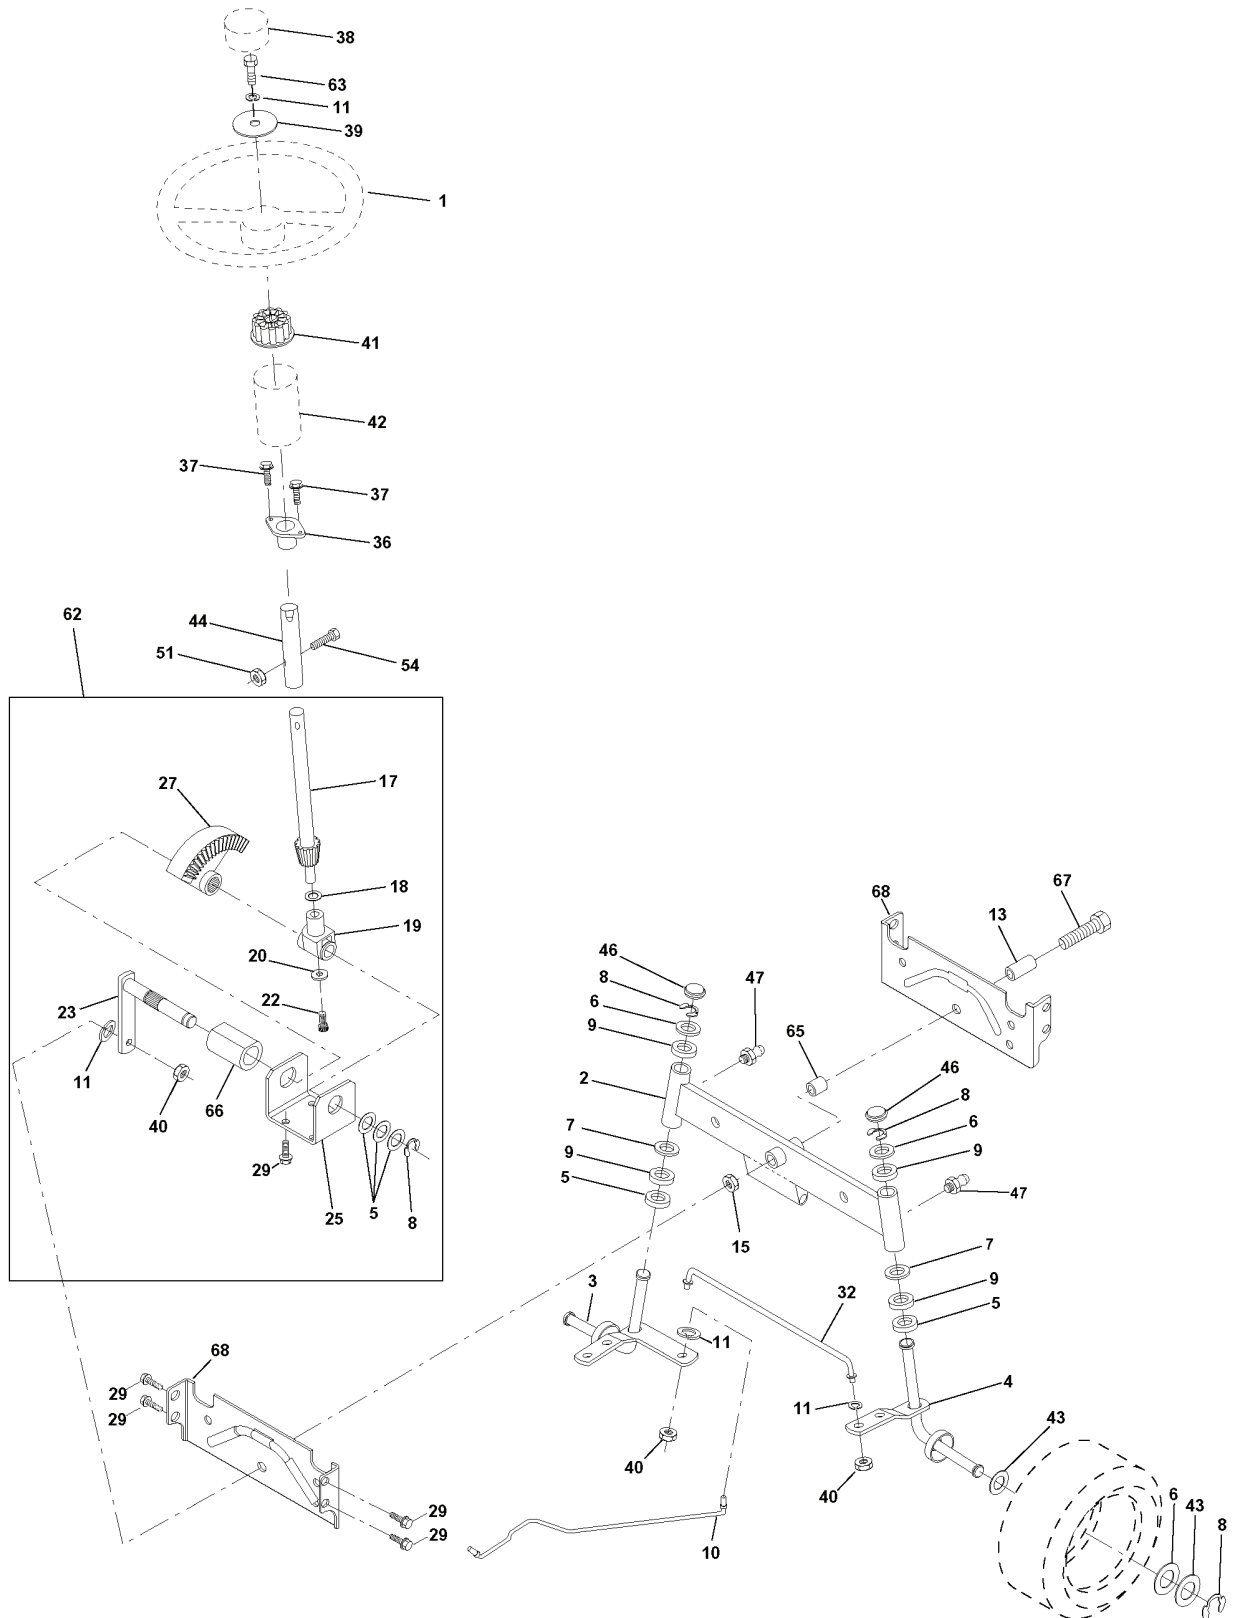

REPAIR PARTS

TRACTOR - MODEL NO. LTH145 (954140006C), PRODUCT NO. 954 14 00-06
STEERING ASSEMBLY

REF.	PART NO.	DESCRIPTION	REMARK	QTY.	KIT
1	532124415	STEERING WHEEL		1	
2	532137094	SHAFT		1	
3	532157479	SPINDLE		1	
4	532157478	SPINDLE		1	
5	532124931	WASHER		1	
6	532121748	WASHER		1	
7	819272016	WASHER		1	
8	812000029	RETAINER RING		1	
9	532124937	BEARING COL. STRG.		1	
10	532154432	LINK		1	
11	810040600	WASHER		1	
13	532154779	SPACER		1	
15	873901000	NUT		1	
17	532156546	SHAFT		1	
18	532057079	WASHER		1	
19	532124035	BRACKET		1	
20	532126684	SHIM		1	
22	871200410	SCREW		1	
23	532127501	SHAFT		1	
25	532154406	BRACKET		1	
27	532136874	ECCENTRIC DISC		1	
29	817490612	SCREW		1	
32	532137347	ROD		1	
36	532155099	BUSHING		1	
37	532152927	SCREW		1	
38	532124416	INSERT		1	
39	819133808	WASHER		1	
40	532124701	NUT		1	
41	532100711	ADAPTER		1	
42	532155092	SLEEVE		1	
43	532121749	WASHER		1	
44	532153720	STEERING PINION		1	
46	532121232	HUB CAP		1	
47	532124836	NIPPLE		1	
51	873800500	LOCK NUT		1	
54	874780520	BOLT		1	
62	532156594	STEERING GEAR, KIT		1	
63	874780616	BOLT		1	
65	532154780	BUSHING		1	
66	532154404	BUSHING		1	
67	874781044	SCREW		1	
68	532154429	SHAFT		1