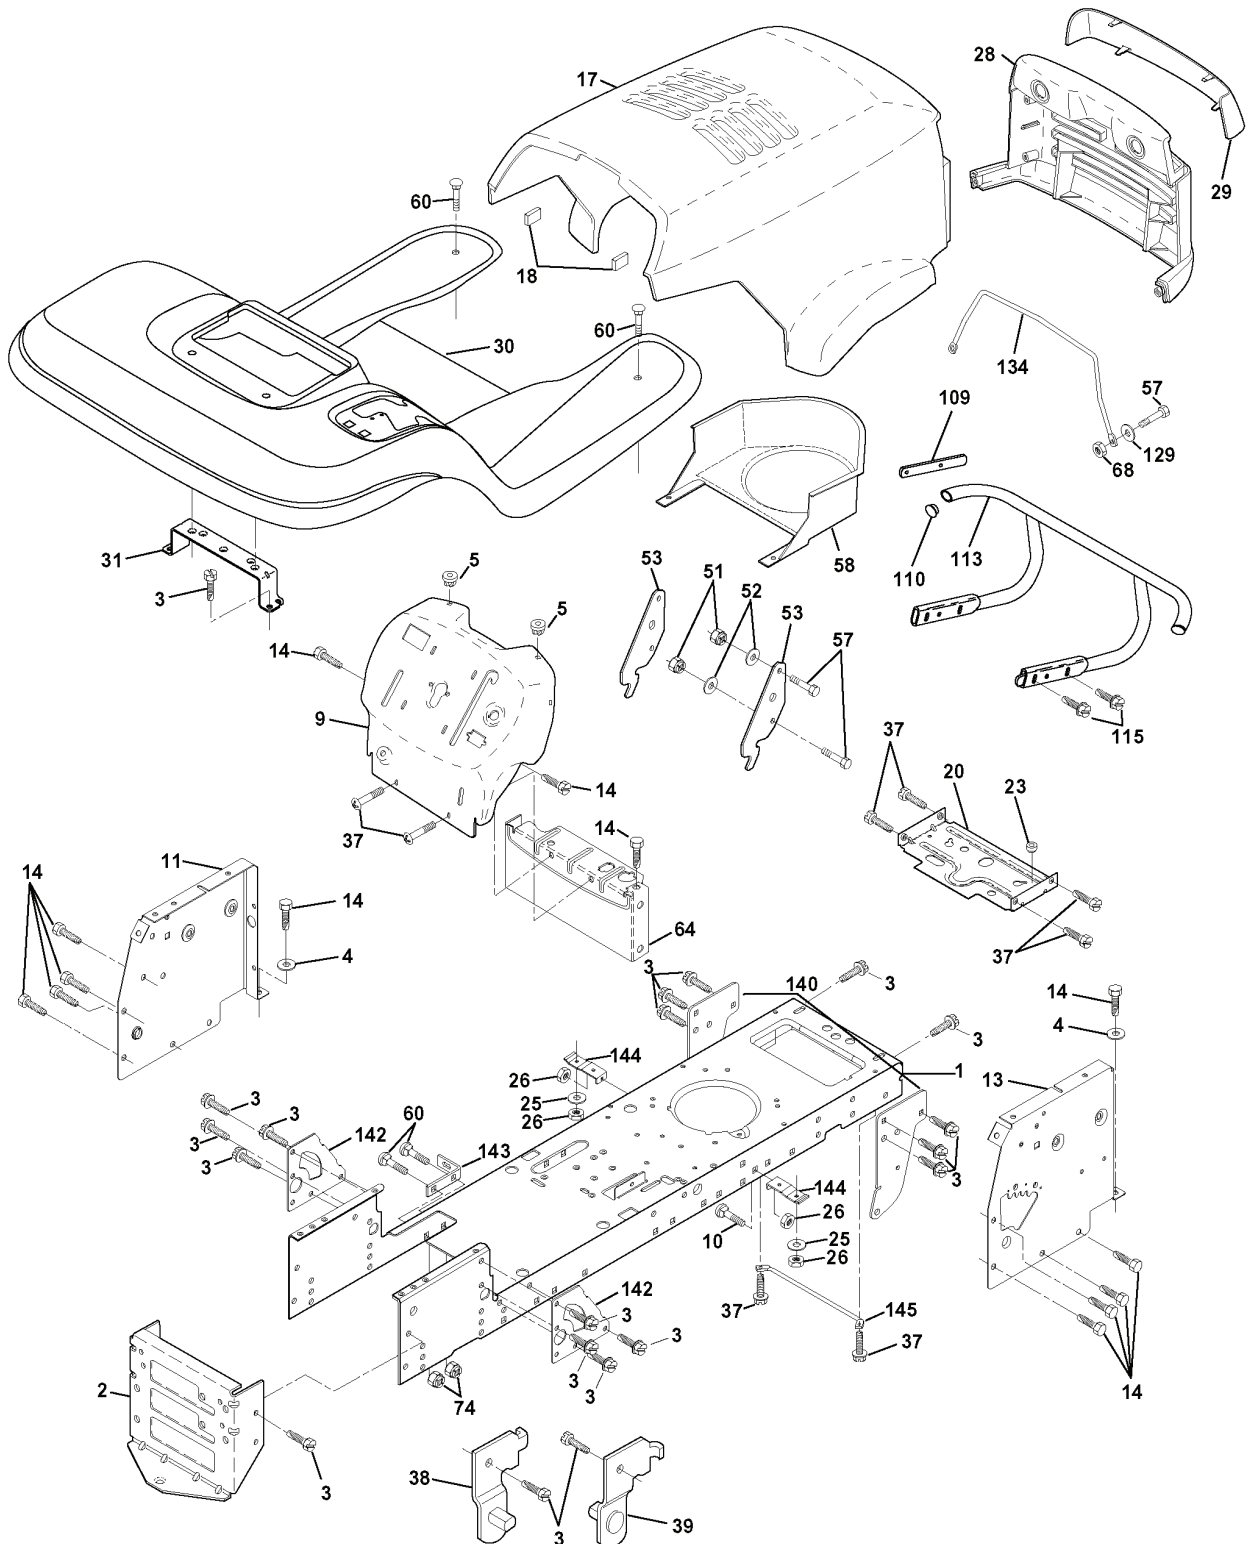

REPAIR PARTS

TRACTOR - MODEL NO. LTH145 (954140006C), PRODUCT NO. 954 14 00-06
CHASSIS AND ENCLOSURES

REF.	PART NO.	DESCRIPTION	REMARK	QTY.	KIT
1	532160392	CHASSIS		1	
2	532140356	DRAWBAR		1	
3	817490612	SCREW		1	
4	819131216	WASHER		1	
5	532155272	DAMPER		1	
10	872140608	BOLT		1	
11	532155927	PLATE		1	
13	532157262	PLATE		1	
14	817490608	SCREW		1	
17	532156051	HOOD		1	
18	532126938	DAMPER		1	
20	532156437	PLATE		1	
23	532124028	BUSHING		1	
25	819131312	WASHER		1	
26	873800600	NUT		1	
28	532149776	GRILL		1	
29	532149777	LENS		1	
30	532156489	GUARD		1	
31	532139976	BRACKET		1	
37	817490508	SCREW		1	
38	532139886	BRACKET		1	
39	532139887	BRACKET		1	
51	873800400	NUT		1	
52	819091416	WASHER		1	
53	532150067	BRACKET		1	
57	874780412	BOLT		1	
58	532150127	AIR CONDUCTOR		1	
60	872140606	BOLT		1	
64	532154798	PANEL		1	
68	873510400	NUT		1	
74	873680600	NUT		1	
109	532141461	SUPPORT PARE-CHOCS (EXT)141461		1	
110	532143679	PLUG		1	
115	817490620	SCREW		1	
129	819091016	WASHER		1	
134	532160219	ROD		1	
140	532158418	BRACKET		1	
142	532156095	PLATE		1	
143	532154966	BRACKET		1	
144	532154207	HOLDER		1	
145	532156524	SHAFT		1	
--	532005479	PLUG		1