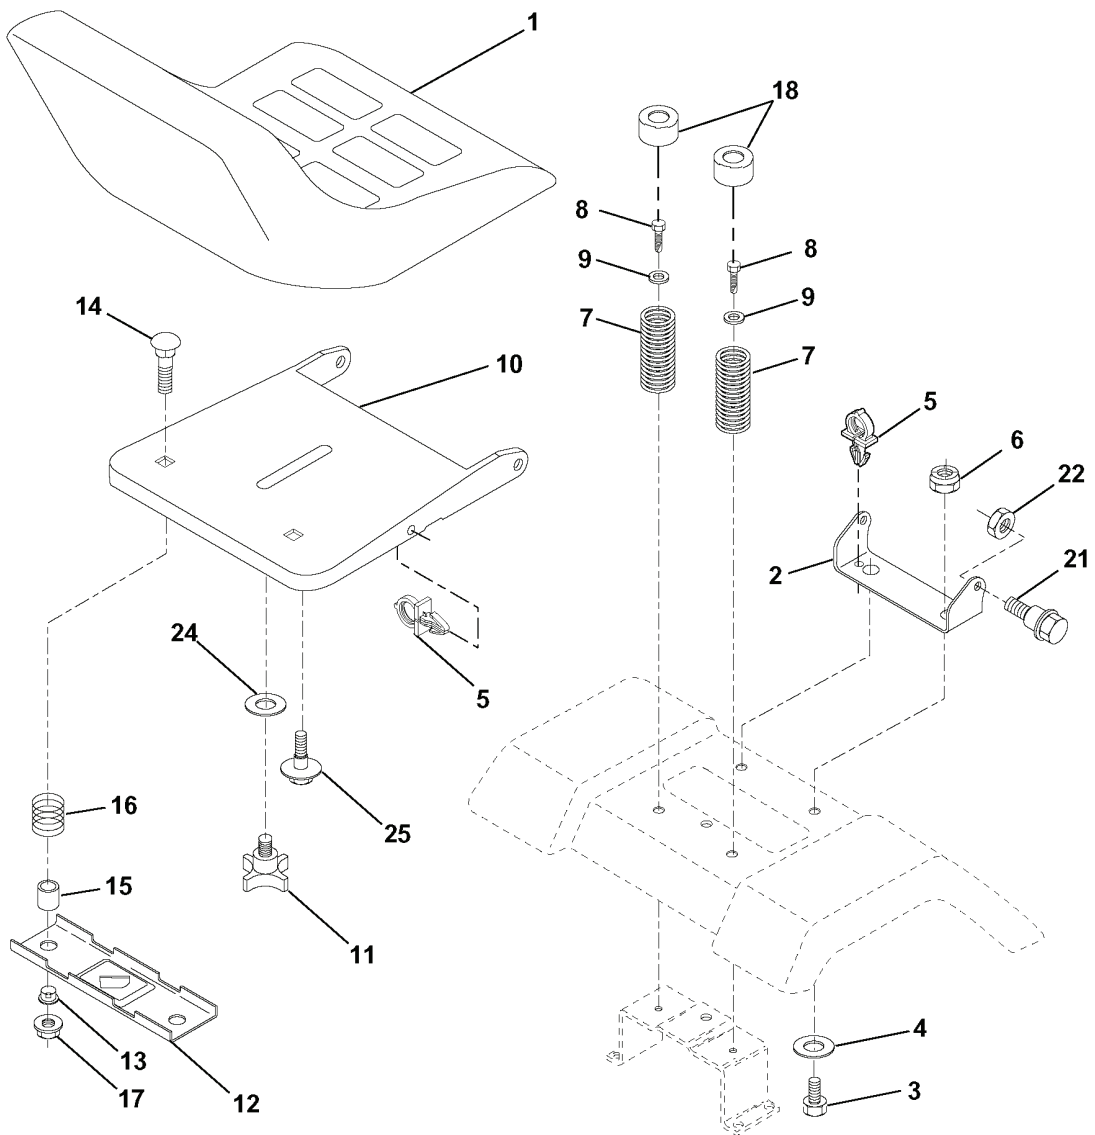

LTH145, 954140006C, 1998-02

SPARE PARTS LIST

REPAIR PARTS

TRACTOR - MODEL NO. LTH145 (954140006C), PRODUCT NO. 954 14 00-06
MOWER LIFT

REF.	PART NO.	DESCRIPTION	REMARK	QTY.	KIT
1	532159460	WIRE		1	
2	532159471	LEVER		1	
3	532105767	PIN RETAINING SCREW		1	
4	812000002	RETAINER RING		1	
5	819211621	WASHER		1	
6	532120183	BEARING		1	
7	532109413	GRIP		1	
8	532124526	KNOB		1	
11	532139865	LINK		1	
12	532139866	LINK		1	
13	532124670	RETAINER RING		1	
15	532127218	LINK		1	
16	873350800	NUT		1	
17	532130171	BRACKET		1	
18	873800800	NUT		1	
19	532139868	LEVER		1	
20	532124660	CIRCLIP		1	
31	532140302	BEARING		1	
32	873540600	NUT		1	

REPAIR PARTS

TRACTOR - MODEL NO. LTH145 (954140006C), PRODUCT NO. 954 14 00-06
SEAT ASSEMBLY

REF.	PART NO.	DESCRIPTION	REMARK	QTY.	KIT
1	532140838	SEAT		1	
2	532140551	BRACKET		1	
3	874760616	BOLT		1	
4	819131610	WASHER		1	
5	532145006	CLIP		1	
6	873800600	NUT		1	
7	532124181	SPRING		1	
8	817490616	SCREW		1	
9	819131614	WASHER		1	
10	532155925	BRACKET		1	
11	532120068	KNOB		1	
12	532121246	BRACKET		1	
13	532121248	BUSHING		1	
14	872050412	BOLT		1	
15	532134300	SPACER		1	
16	532121250	SPRING		1	
17	532123976	LOCKNUT		1	
18	532124238	HUB CAP		1	
21	532153236	SCREW		1	
22	873800500	LOCK NUT		1	
24	819171912	WASHER		1	
25	532127018	BOLT		1	

REPAIR PARTS

TRACTOR - MODEL NO. LTH145 (954140006C), PRODUCT NO. 954 14 00-06
ENGINE

REF.	PART NO.	DESCRIPTION	REMARK	QTY.	KIT
1	532140310	CONTROL		1	
2	817720410	SCREW		1	
4	532137352	MUFFLER		1	
13	532272293	GASKET		1	
14	813280324	PIPE		1	
15	813200300	ELBOW		1	
16	811050600	WASHER		1	
23	532159880	PROTECTOR		1	
29	532137180	SPARK ARRESTER KIT		1	
31	532161911	TANK		1	
32	532140527	FUEL CAP		1	
33	532123487	HOSE CLAMP		1	
35	817490512	SCREW		1	
37	532137040	HOSE		1	
40	532124028	BUSHING		1	
44	817490412	SCREW		1	
46	819091416	WASHER		1	
62	810040500	WASHER		1	
72	871070512	BOLT		1	
78	817490620	SCREW		1	
81	532128861	NUT		1	