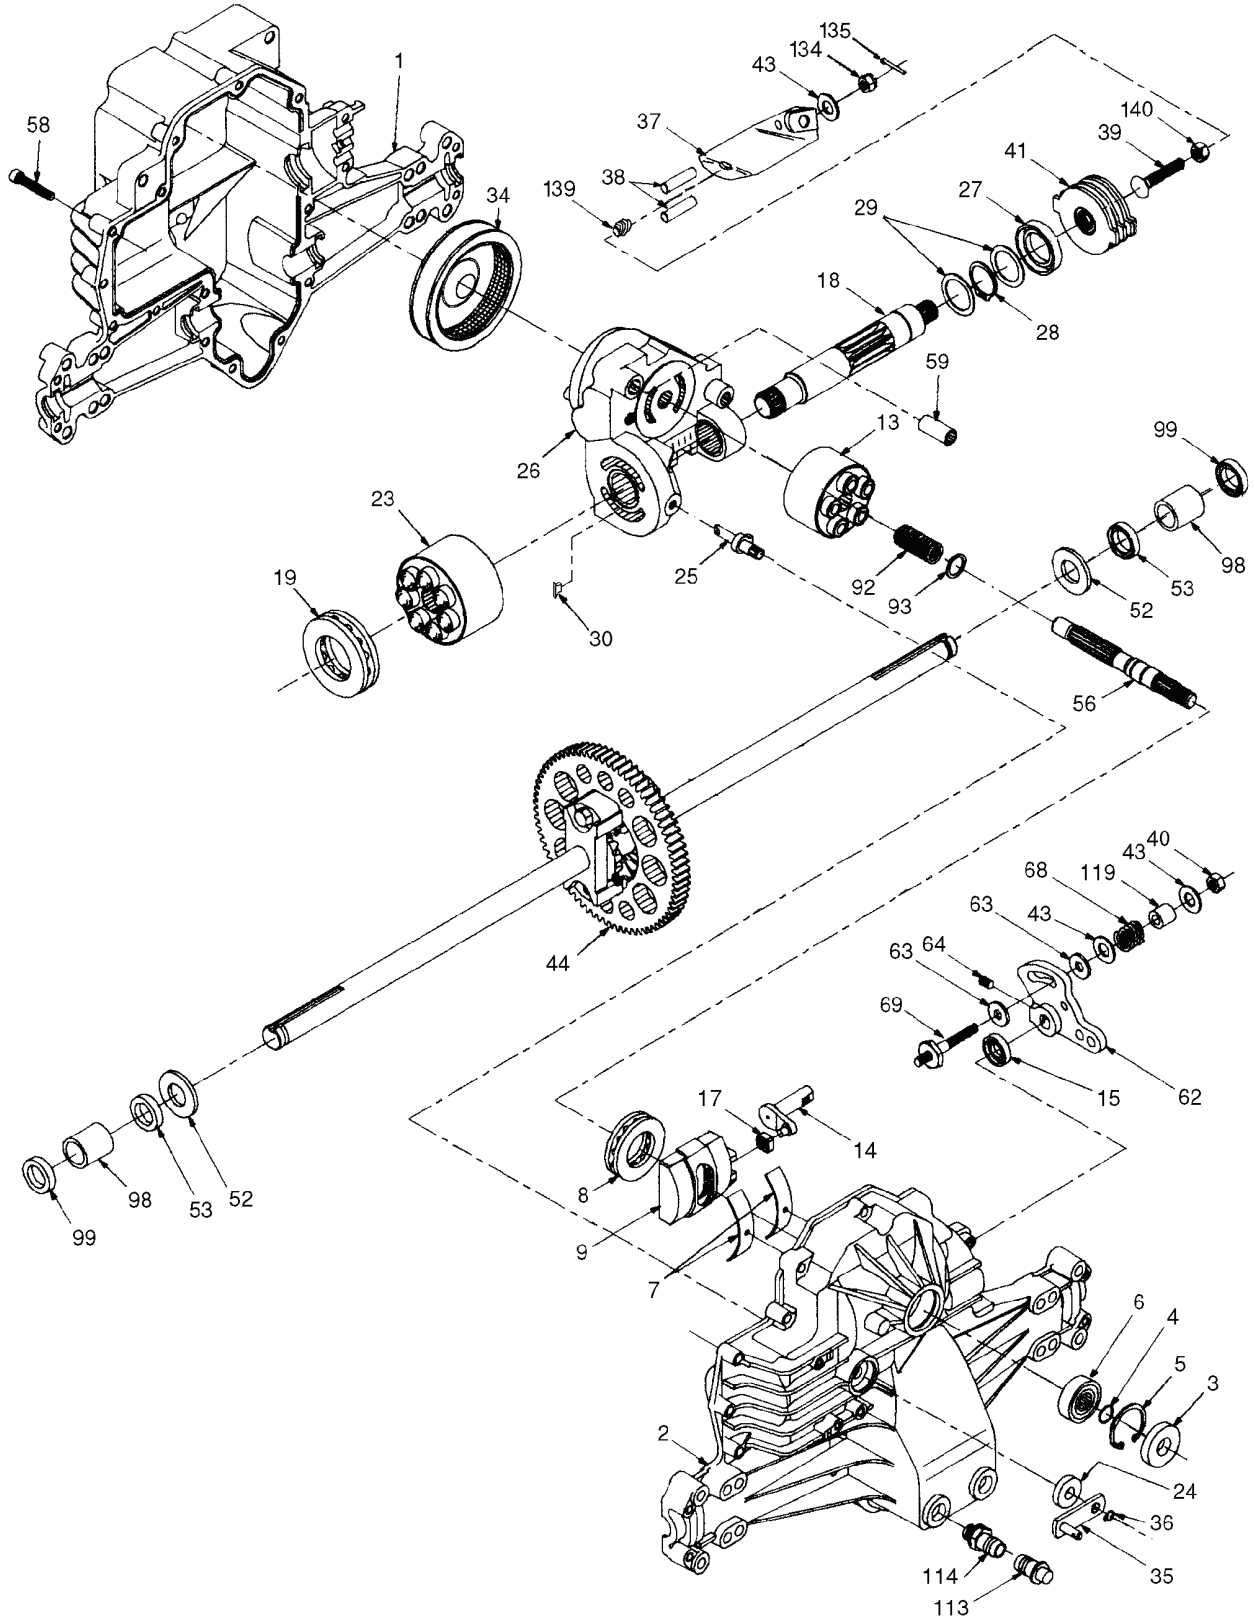

REPAIR PARTS

RACTOR - MODEL NO. LTH145 (954140006C), PRODUCT NO. 954 14 00-06
HYDRO GEAR TRANSAXLE - MODEL NUMBER 310-0500

REF.	PART NO.	DESCRIPTION	REMARK	QTY.	KIT
1	532142986	HOUSING		1	
2	532142987	HOUSING		1	
3	532142932	SEALING		1	
4	532142928	RETAINER RING		1	
5	532142933	SLEEVE		1	
6	532142934	BEARING		1	
7	532142935	BEARING		1	
8	532150771	BEARING		1	
9	532142937	PLATE		1	
13	532142938	BLOCK		1	
14	532142939	LEVER		1	
15	532142940	SEALING		1	
17	532142941	GUIDE		1	
18	532150772	SHAFT		1	
19	532150773	BEARING		1	
23	532142944	BLOCK		1	
24	532142945	SEALING		1	
25	532142946	VALVE		1	
26	532150774	PUMP		1	
27	532142948	SEALING		1	
28	532142949	RING		1	
29	532142950	WASHER		1	
30	532150787	PLATE		1	
34	532142951	OIL FILTER		1	
35	532142952	LEVER		1	
36	532142953	RING		1	
37	532142954	LEVER		1	
38	532142955	PIN RETAINING SCREW		1	
39	532150777	BOLT		1	
40	532150778	NUT		1	
41	532142958	BRAKE ROTOR/STATOR KIT		1	
43	532142884	WASHER		1	
44	532142990	DIFFERENTIAL		1	
52	532142991	WASHER		1	
53	532142961	SEALING		1	
56	532142963	SHAFT		1	
58	532142964	BOLT		1	
59	532142965	PIN RETAINING SCREW		1	
62	532142966	LEVER		1	
63	532142967	DAMPER		1	
64	532142920	SCREW		1	
68	532142969	SPRING		1	
69	532144610	STUD		1	
92	532142977	SPRING		1	
93	532142978	WASHER		1	
98	532142993	BEARING		1	
99	532142976	SEALING		1	
113	532142917	VALVE		1	
114	532142918	NIPPLE		1	
119	532142980	SPACER		1	
134	532144607	NUT		1	
135	532144608	PIN RETAINING SCREW		1	
139	532150775	SPRING		1	
140	532150776	NUT		1