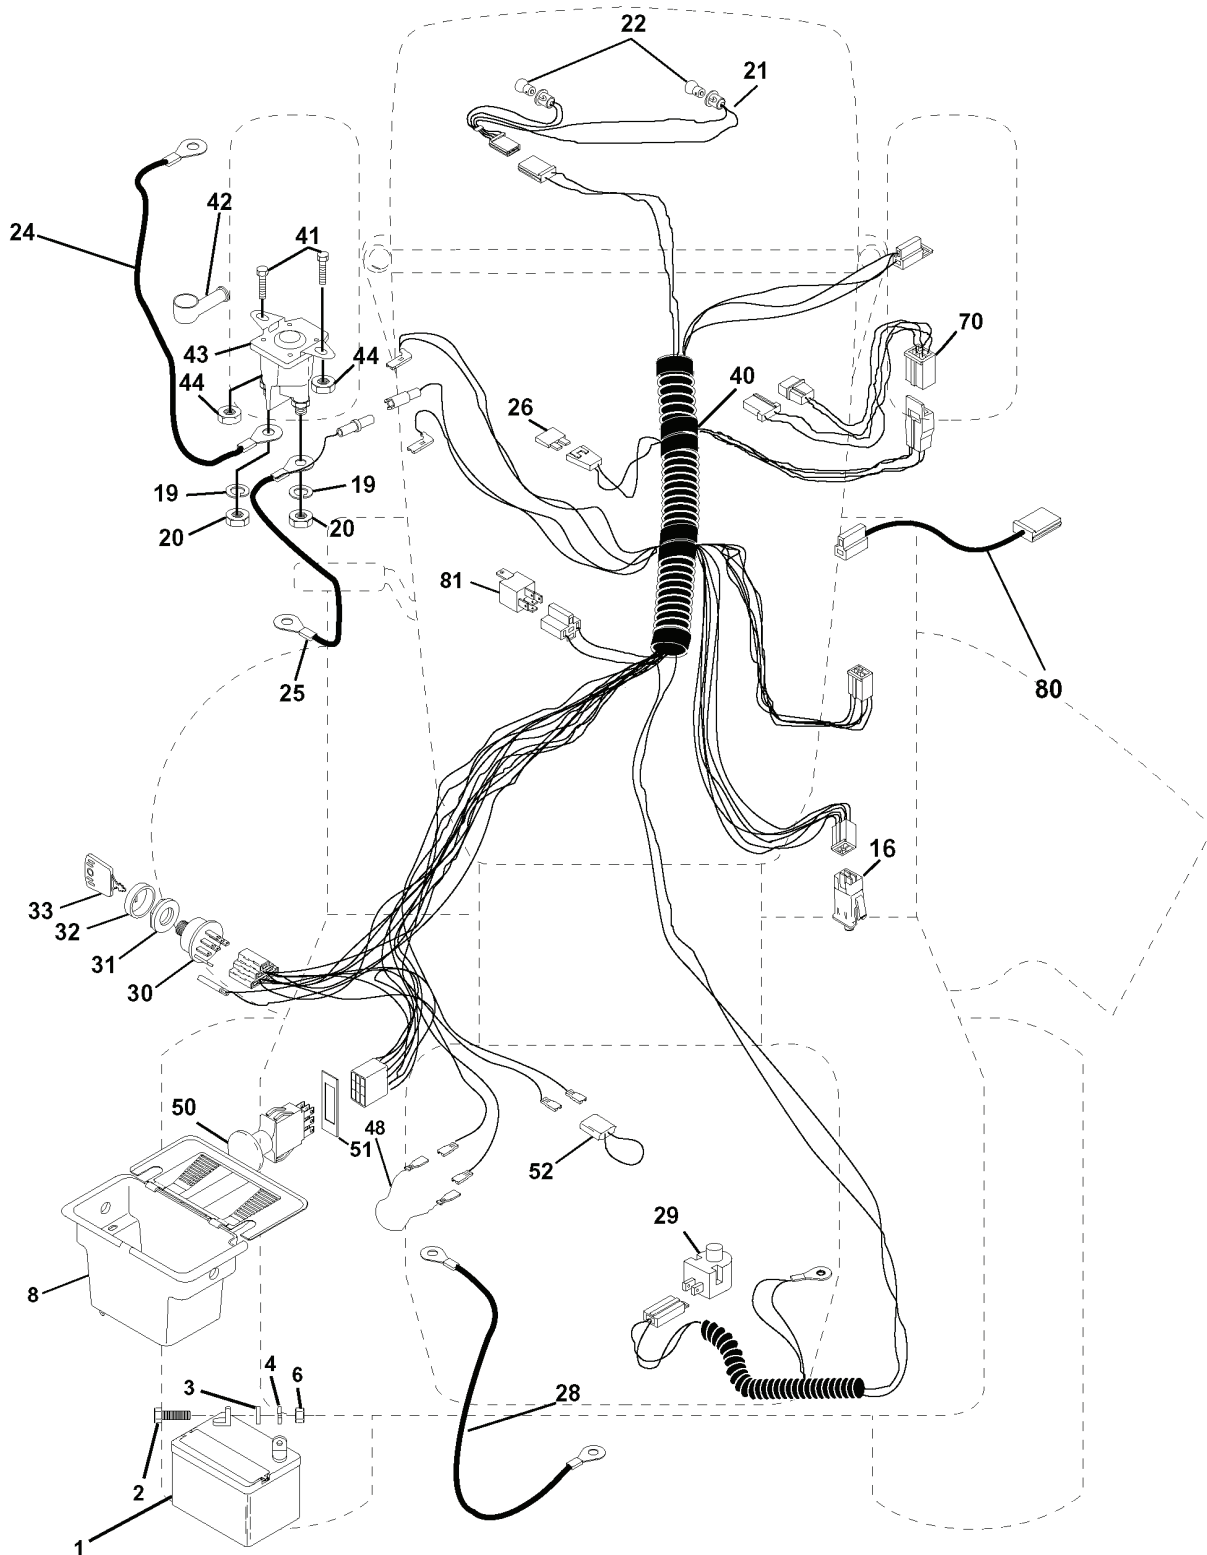

REPAIR PARTS

TRACTOR - MODEL NO. LTH145 (954140006C), PRODUCT NO. 954 14 00-06

ELECTRICAL

REF.	PART NO.	DESCRIPTION	REMARK	QTY.	KIT
1	532144925	BATTERY		1	
2	874760412	BOLT		1	
3	819091016	WASHER		1	
4	810040400	WASHER		1	
6	873220400	NUT		1	
8	532156417	BOX		1	
16	532153664	SWITCH		1	
19	810090400	WASHER		1	
20	873350400	NUT		1	
21	532136850	HARNESS		1	
22	532004152	BULB		1	
24	532124780	CABLE		1	
25	532146147	CABLE		1	
26	532108824	FUSE		1	
28	532124773	CABLE		1	
29	532160784	SWITCH		1	
30	532140301	SWITCH		1	
31	532124211	NUT		1	
32	532141226	COVER		1	
33	532122147	KEY		1	
40	532160720	CABLE ASSY		1	
41	871110408	BOLT		1	
42	532131563	COVER		1	
43	532145673	SOLENOID		1	
44	873640400	NUT		1	
48	532140844	ADAPTER		1	
50	532154959	SWITCH		1	
51	532140405	FRAME		1	
52	532141940	WIRE		1	
70	532140422	HARNESS		1	
80	532146685	CABLE ASSY		1	
81	532109748	RELAY		1