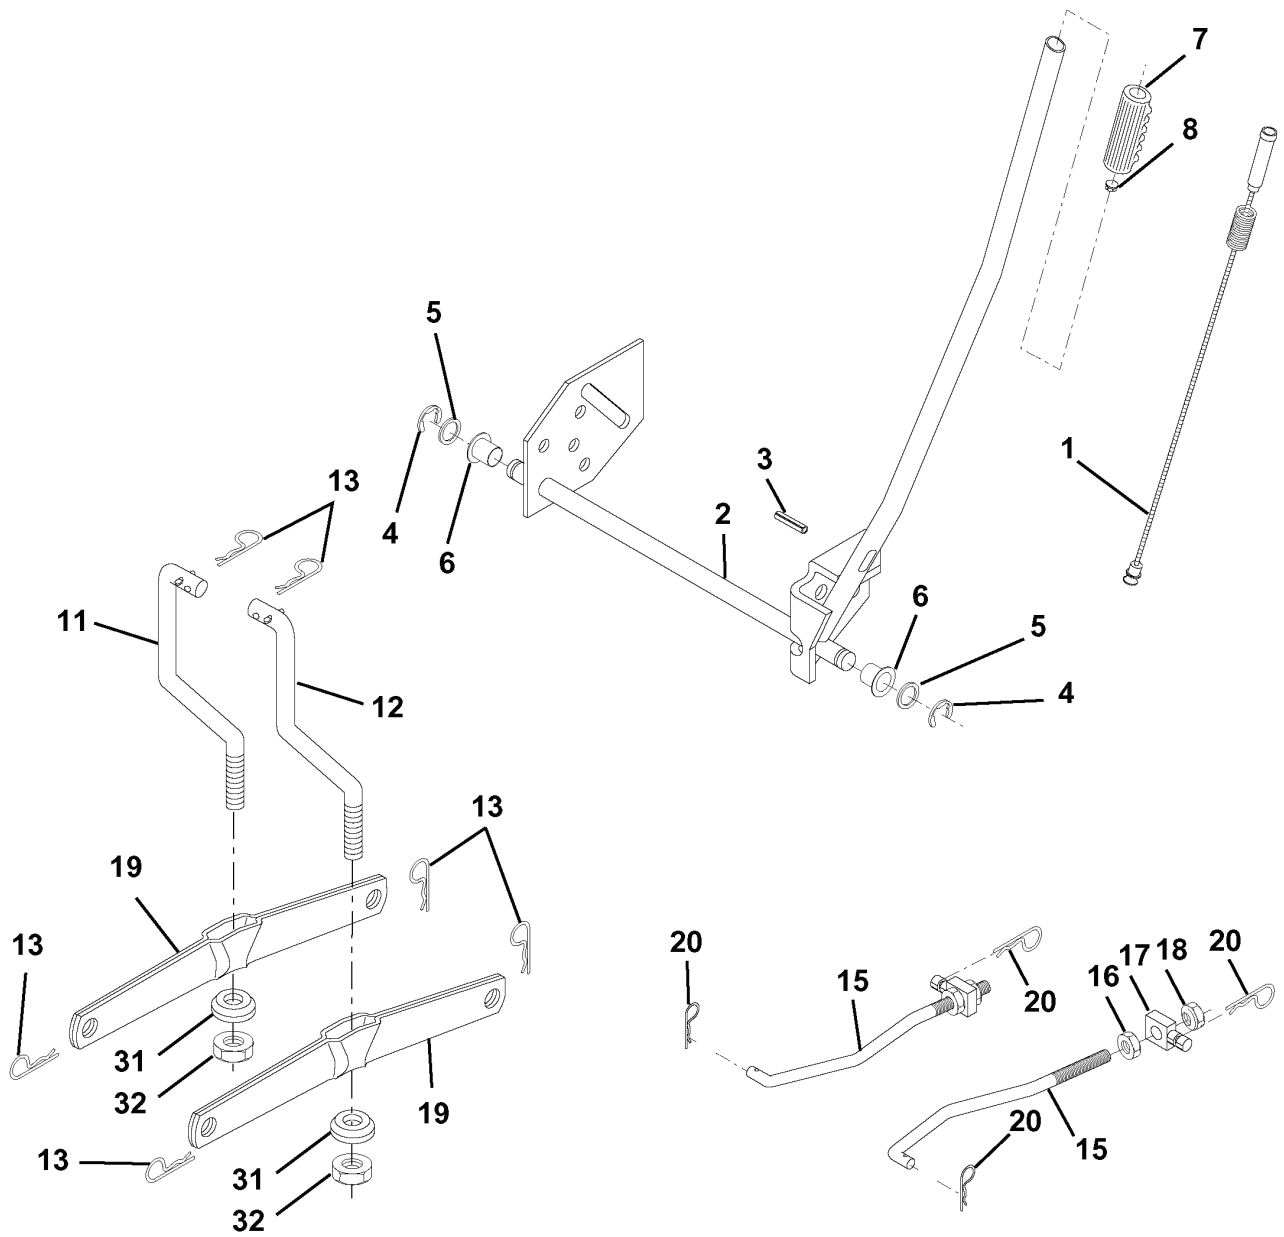

# REPAIR PARTS

TRACTOR - MODEL NO. LTH130 (954140005E), PRODUCT NO. 954 14 00-05

## ELECTRICAL

REF.	PART NO.	DESCRIPTION	REMARK	QTY.	KIT
1	532144925	BATTERY		1	
2	874760412	BOLT		1	
3	819091016	WASHER		1	
4	810040400	WASHER		1	
6	873220400	NUT		1	
8	532156417	BOX		1	
16	532153664	SWITCH		1	
19	810090400	WASHER		1	
20	873350400	NUT		1	
21	532136850	HARNESS		1	
22	532004152	BULB		1	
24	532124780	CABLE		1	
25	532146147	CABLE		1	
26	532108824	FUSE		1	
28	532124773	CABLE		1	
29	532160784	SWITCH		1	
30	532140301	SWITCH		1	
31	532124211	NUT		1	
32	532141226	COVER		1	
33	532122147	KEY		1	
40	532160720	CABLE ASSY		1	
41	871110408	BOLT		1	
42	532131563	COVER		1	
43	532145673	SOLENOID		1	
44	873640400	NUT		1	
48	532140844	ADAPTER		1	
50	532154959	SWITCH		1	
51	532140405	FRAME		1	
52	532141940	WIRE		1	
70	532142621	HARNESS		1	
80	532146685	CABLE ASSY		1	
81	532109748	RELAY		1	

# REPAIR PARTS

TRACTOR - MODEL NO. LTH130 (954140005E), PRODUCT NO. 954 14 00-05  
MOWER LIFT

---

REF.	PART NO.	DESCRIPTION	REMARK	QTY.	KIT
1	532159460	WIRE		1	
2	532159471	LEVER		1	
3	532105767	PIN RETAINING SCREW		1	
4	812000002	RETAINER RING		1	
5	819211621	WASHER		1	
6	532120183	BEARING		1	
7	532109413	GRIP		1	
8	532124526	KNOB		1	
11	532139865	LINK		1	
12	532139866	LINK		1	
13	532124670	RETAINER RING		1	
15	532127218	LINK		1	
16	873350800	NUT		1	
17	532130171	BRACKET		1	
18	873800800	NUT		1	
19	532139868	LEVER		1	
20	532124660	CIRCLIP		1	
31	532140302	BEARING		1	
32	873540600	NUT		1	