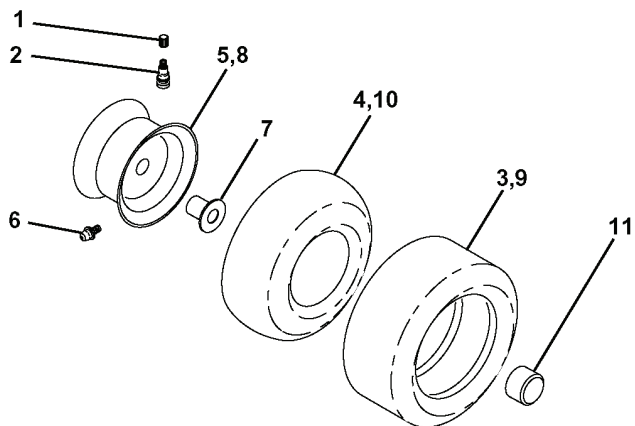

### WHEELS & TIRES

---

REF.	PART NO.	DESCRIPTION	REMARK	QTY.	KIT
1	532059192	CAP VALVE		1	
2	532065139	NIPPLE		1	
3	532106222	TIRE		1	
4	532059904	HOSE		1	
5	532138336	RIM		1	
6	532124957	FITTING		1	
7	532124959	BEARING		1	
8	532138337	RIM SPROCKET		1	
9	532124635	TIRE		1	
10	532124926	HOSE		1	
11	532104757	HUB CAP		1	
--	532144334	SEALING FOAM		1	