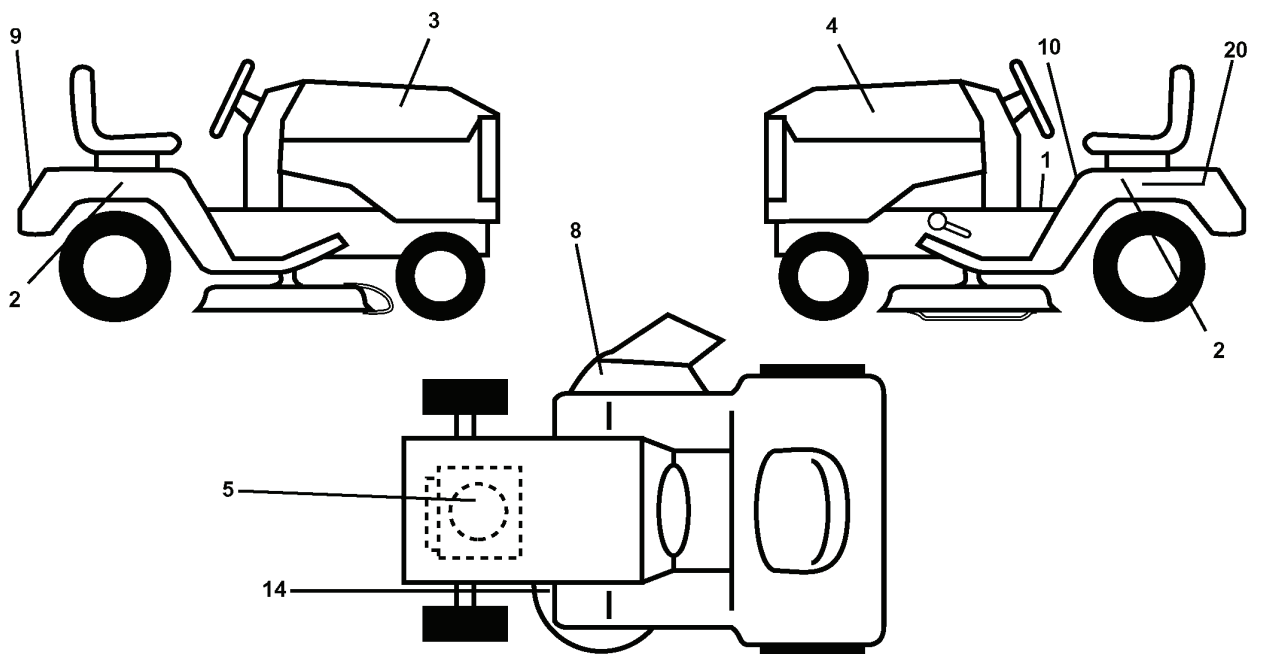

REPAIR PARTS

TRACTOR - MODEL NO. LTH130 (954140005E), PRODUCT NO. 954 14 00-05

DECALS

REF.	PART NO.	DESCRIPTION	REMARK	QTY.	KIT
1	532157032	DECAL		1	
2	532157007	DECAL		1	
3	532150725	DECAL		1	
4	532150726	DECAL		1	
8	532137259	DECAL		1	
9	532150617	DECAL		1	
10	532157140	DECAL		1	
14	532160396	DECAL		1	
20	532145005	DECAL		1	
--	532154515	FOOT REST		1	
--	532154516	FOOT REST		1	
--	532138311	DECAL		1	
--	532142341	DECAL		1	
--	LSB42			1	
--	LC05	WHEEL WEIGHTS (PAIR)		1	
--	LBD48	SNOW BLADE		1