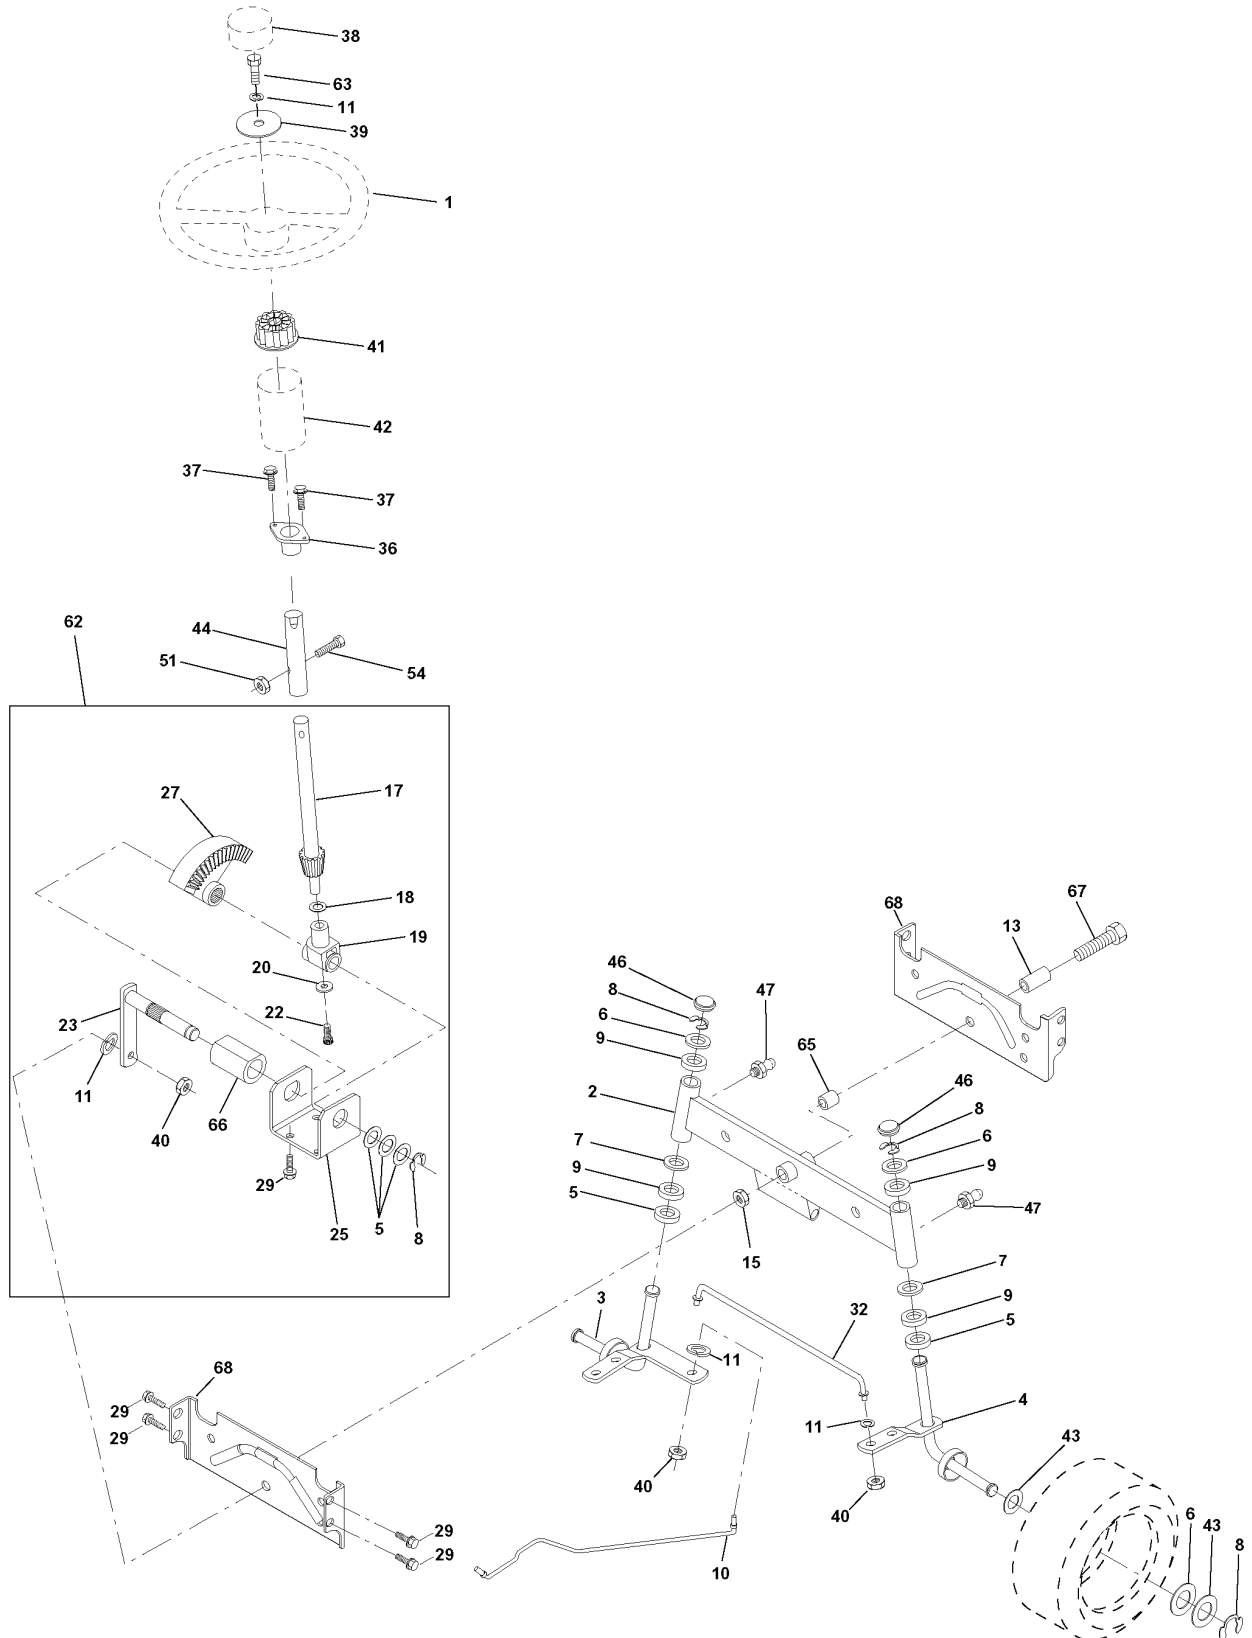

REPAIR PARTS

TRACTOR - MODEL NO. LTH130 (954140005E), PRODUCT NO. 954 14 00-05
STEERING ASSEMBLY

REF.	PART NO.	DESCRIPTION	REMARK	QTY.	KIT
1	532124415	STEERING WHEEL		1	
2	532137094	SHAFT		1	
3	532157479	SPINDLE		1	
4	532157478	SPINDLE		1	
5	532124931	WASHER		1	
6	532121748	WASHER		1	
7	819272016	WASHER		1	
8	812000029	RETAINER RING		1	
9	532124937	BEARING COL. STRG.		1	
10	532154432	LINK		1	
11	810040600	WASHER		1	
13	532154779	SPACER		1	
15	873901000	NUT		1	
17	532156546	SHAFT		1	
18	532057079	WASHER		1	
19	532124035	BRACKET		1	
20	532126684	SHIM		1	
22	871200410	SCREW		1	
23	532127501	SHAFT		1	
25	532154406	BRACKET		1	
27	532136874	ECCENTRIC DISC		1	
29	817490612	SCREW		1	
32	532137347	ROD		1	
36	532155099	BUSHING		1	
37	532152927	SCREW		1	
38	532124416	INSERT		1	
39	819133808	WASHER		1	
40	532124701	NUT		1	
41	532100711	ADAPTER		1	
42	532155092	SLEEVE		1	
43	532121749	WASHER		1	
44	532153720	STEERING PINION		1	
46	532121232	HUB CAP		1	
47	532124836	NIPPLE		1	
51	873800500	LOCK NUT		1	
54	874780520	BOLT		1	
62	532156594	STEERING GEAR, KIT		1	
63	874780616	BOLT		1	
65	532154780	BUSHING		1	
66	532154404	BUSHING		1	
67	874781044	SCREW		1	
68	532154429	SHAFT		1