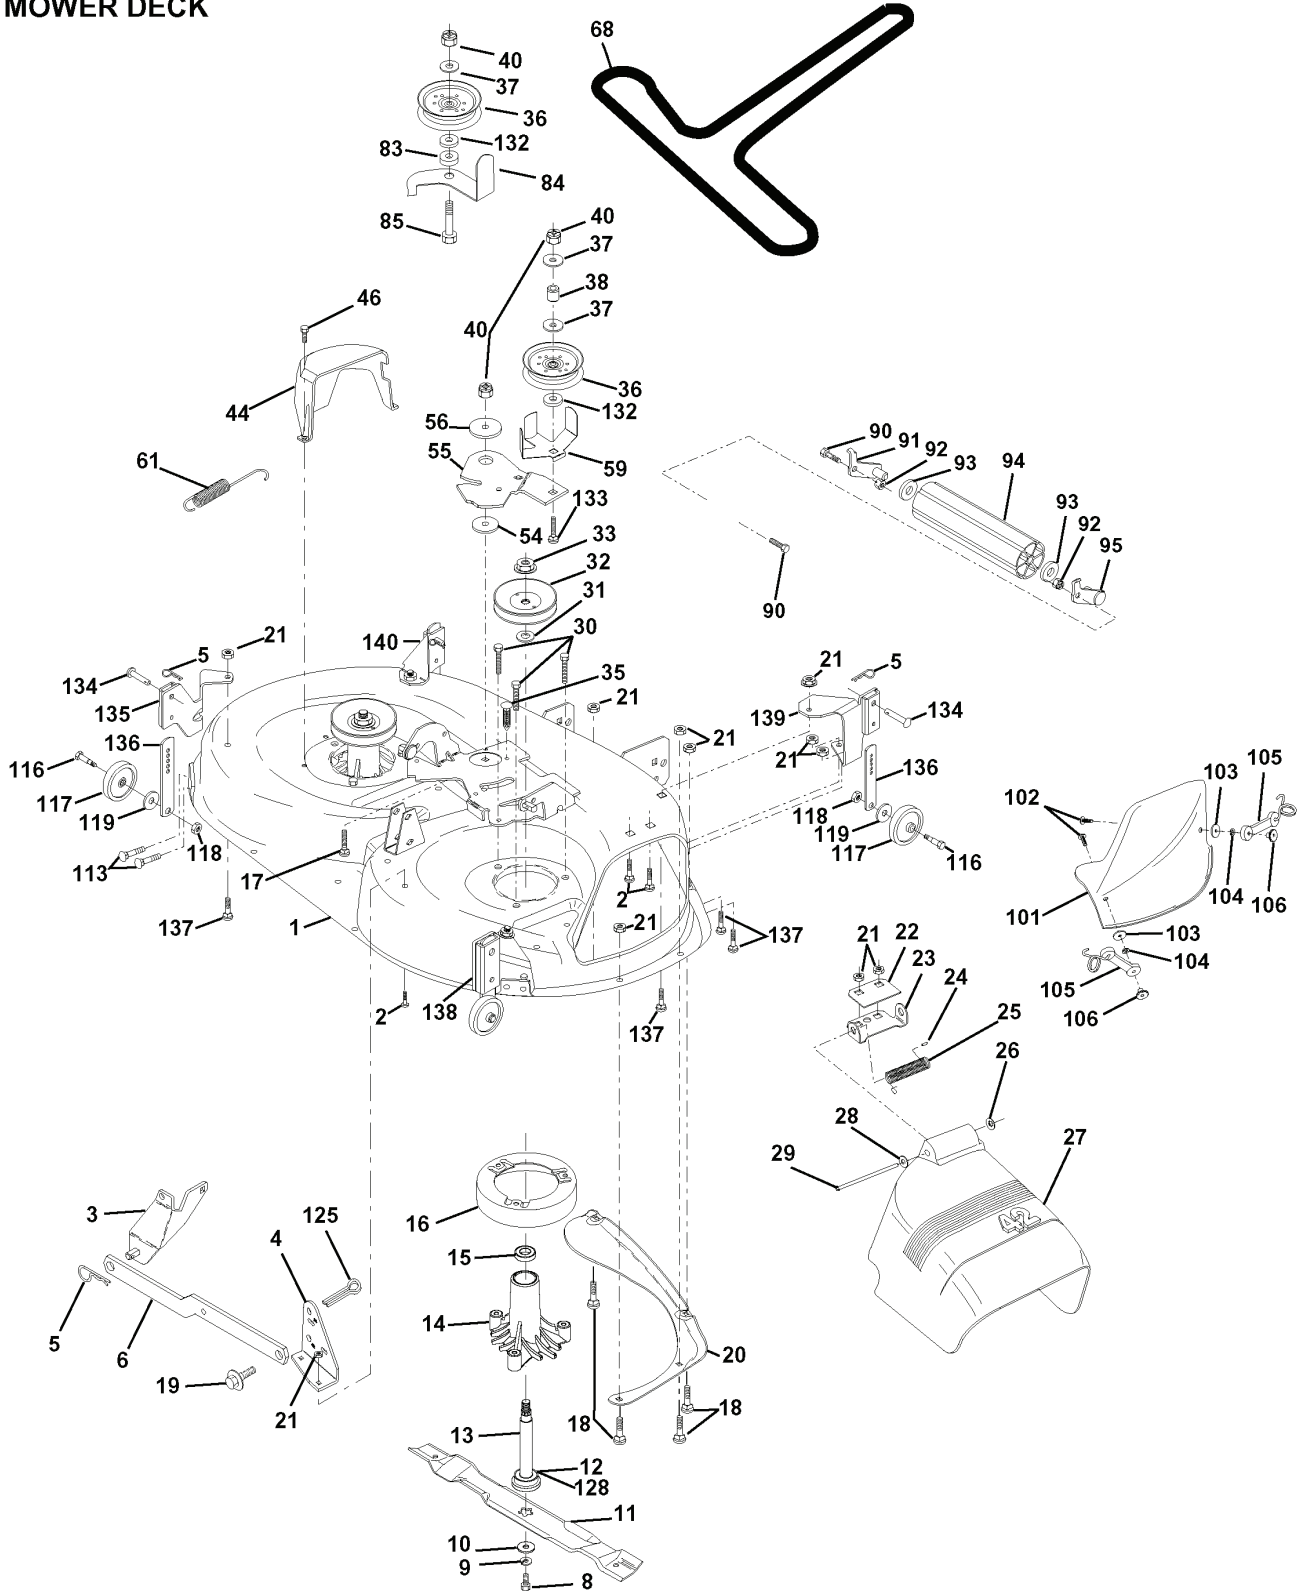

REPAIR PARTS

TRACTOR - MODEL NO. LTH130 (954140005E), PRODUCT NO. 954 14 00-05

MOWER DECK

REF.	PART NO.	DESCRIPTION	REMARK	QTY.	KIT
2	872140506	BOLT		1	
3	532138017	BRACKE		1	
4	532138440	BRACKET		1	
5	532124670	RETAINER RING		1	
6	532130832	LEVER		1	
8	532850857	BOLT		1	
9	810030600	WASHER		1	
10	532140296	WASHER		1	
11	532134149	RIDE ON BLADE		1	
12	532129895	BEARING		1	
13	532137645	SHAFT		1	
14	532128774	BEARING HOUSING		1	
15	532110485	BEARING		1	
16	532140329	STRIPPER		1	
17	872110618	BOLT		1	
18	872140505	BOLT		1	
19	532132827	SPEC. BOLT		1	
20	532159770	RAIL		1	
21	873680500	NUT		1	
22	532134753	PLATE		1	
23	532131267	BRACKET		1	
24	532105304	HUB CAP		1	
25	532123713	SPRING		1	
26	532110452	NUT		1	
27	532130968	DEFLECTOR		1	
28	819111016	WASHER		1	
29	532131491	SHAFT		1	
30	532157722	SCREW		1	
31	532129963	WASHER		1	
32	532153535	PULLEY		1	
33	532137266	NUT		1	
35	532133835	XMAS TREE FASTNER		1	
36	532131494	PULLEY		1	
37	819131316	WASHER		1	
38	532132823	IDLER SPACER		1	
40	873680600	NUT		1	
44	532140088	GUARD		1	
46	532137729	SCREW		1	
54	532133943	WASHER		1	
55	532140084	LEVER		1	
56	532122052	SPACER		1	
58	532131950	SPRING		1	
59	532141043	GUARD		1	
61	532131950	SPRING		1	
68	532144200	BELT		1	
83	532120958	WASHER		1	
84	532156084	TENSIONER		1	
85	872140618	BOLT		1	
90	874760616	BOLT		1	
91	532132274	BRACKET		1	
92	873800600	NUT		1	
93	819171416	WASHER		1	
94	532132264	ROLLER		1	
95	532132273	BRACKET		1	
101	532136420	COVER		1	
102	871161010	SCREW		1	
103	819061216	WASHER		1	
104	810071000	WASHER		1	
105	532160793	LATCH		1	
106	532125004	NUT		1	
116	532137644	SCREW		1	
117	532105455	WHEEL GAUGE		1	
118	873930600	NUT		1	
119	819121414	WASHER		1	
125	876020816	PIN RETAINING SCREW		1	
128	532153390	GASKET		1	
130	874780616	BOLT		1	
132	819132203	WASHER		1	
133	872110622	BOLT		1	
134	532156941	PIN RETAINING SCREW		1	
135	532159765	SUPPORT DE ROULETTE ARR.GAUCHE		1	
136	532162648	BAR-WHEEL GAUGE		1	
137	872110505	BOLT		1	
138	532159763	SUPPORT DE ROULETTE ARR.DROIT		1	
139	532159767	SUPPORT DE ROULETTE AV.DROIT		1	
140	532159768	SUPPORT DE ROULETTE AV.GAUCHE		1	
--	532130794	MANDREL		1