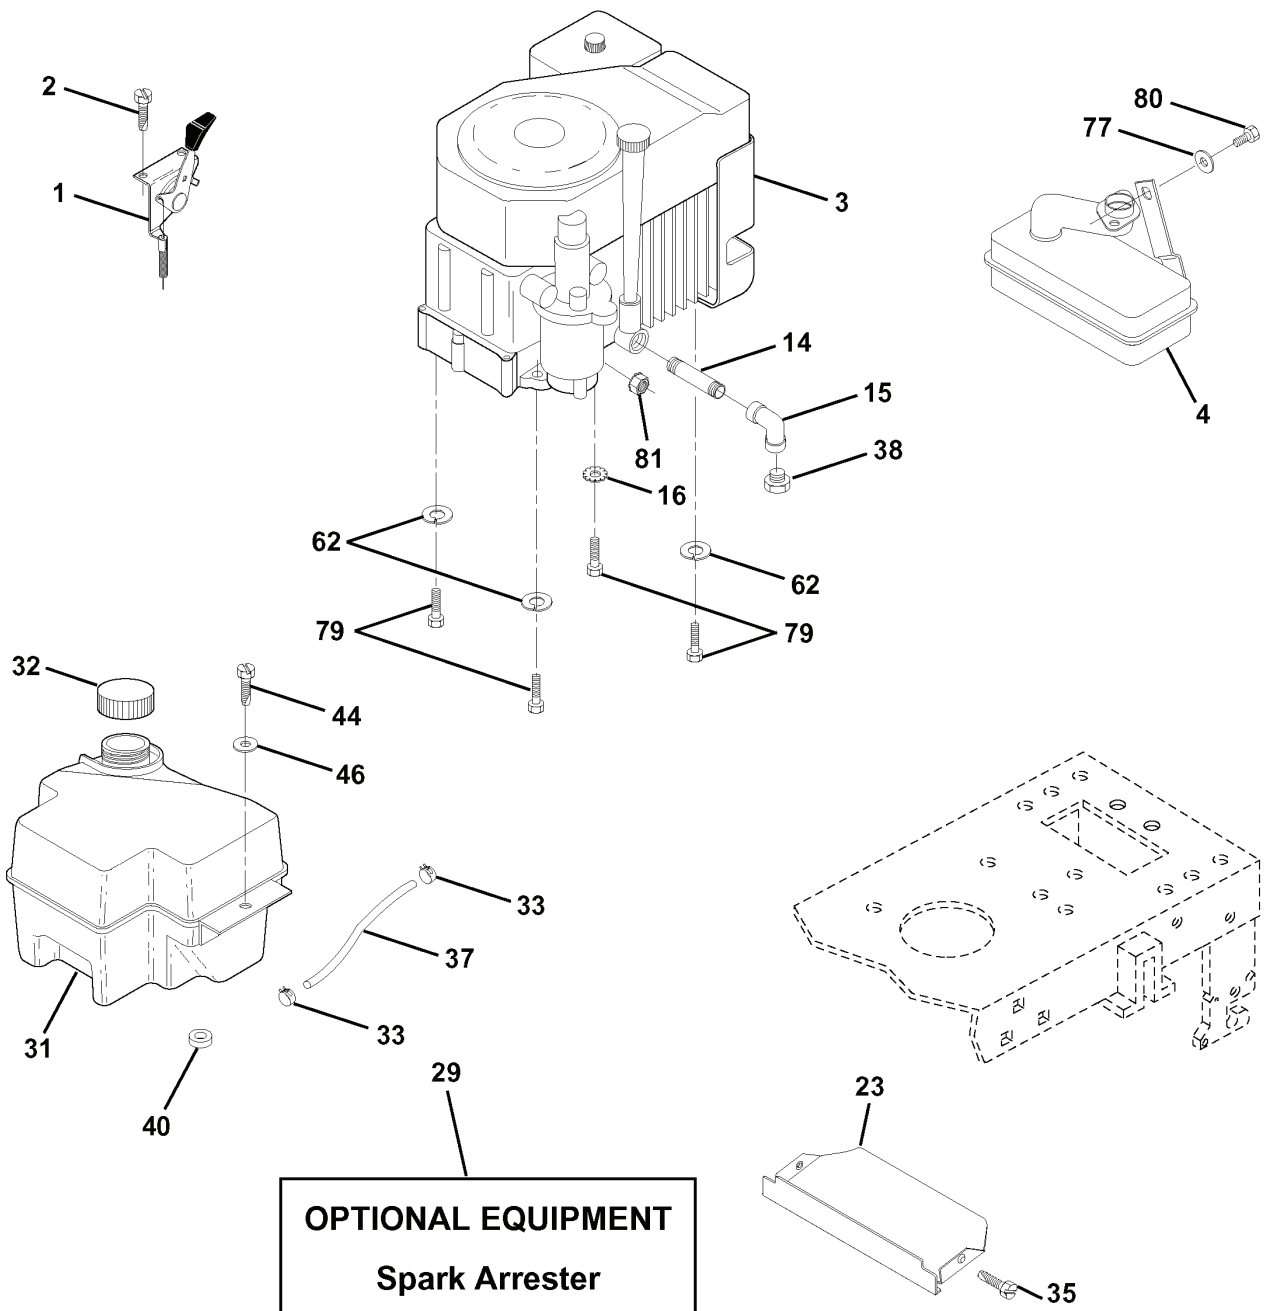

# REPAIR PARTS

TRACTOR - MODEL NO. LTH130 (954140005E), PRODUCT NO. 954 14 00-05  
STEERING ASSEMBLY

REF.	PART NO.	DESCRIPTION	REMARK	QTY.	KIT
1	532124415	STEERING WHEEL		1	
2	532137094	SHAFT		1	
3	532157479	SPINDLE		1	
4	532157478	SPINDLE		1	
5	532124931	WASHER		1	
6	532121748	WASHER		1	
7	819272016	WASHER		1	
8	812000029	RETAINER RING		1	
9	532124937	BEARING COL. STRG.		1	
10	532154432	LINK		1	
11	810040600	WASHER		1	
13	532154779	SPACER		1	
15	873901000	NUT		1	
17	532156546	SHAFT		1	
18	532057079	WASHER		1	
19	532124035	BRACKET		1	
20	532126684	SHIM		1	
22	871200410	SCREW		1	
23	532127501	SHAFT		1	
25	532154406	BRACKET		1	
27	532136874	ECCENTRIC DISC		1	
29	817490612	SCREW		1	
32	532137347	ROD		1	
36	532155099	BUSHING		1	
37	532152927	SCREW		1	
38	532124416	INSERT		1	
39	819133808	WASHER		1	
40	532124701	NUT		1	
41	532100711	ADAPTER		1	
42	532155092	SLEEVE		1	
43	532121749	WASHER		1	
44	532153720	STEERING PINION		1	
46	532121232	HUB CAP		1	
47	532124836	NIPPLE		1	
51	873800500	LOCK NUT		1	
54	874780520	BOLT		1	
62	532156594	STEERING GEAR, KIT		1	
63	874780616	BOLT		1	
65	532154780	BUSHING		1	
66	532154404	BUSHING		1	
67	874781044	SCREW		1	
68	532154429	SHAFT		1	

# REPAIR PARTS

TRACTOR - MODEL NO. LTH130 (954140005D), PRODUCT NO. 954 14 00-05  
ENGINE

---

REF.	PART NO.	DESCRIPTION	REMARK	QTY.	KIT
2	817720410	SCREW		1	
4	532137350	MUFFLER		1	
14	813280328	PIPENIPPLE		1	
15	813200300	ELBOW		1	
16	811050500	WASHER		1	
23	532159880	PROTECTOR		1	
29	532137180	SPARK ARRESTER KIT		1	
31	532161911	TANK		1	
32	532140527	FUEL CAP		1	
33	532123487	HOSE CLAMP		1	
35	817490512	SCREW		1	
37	532137040	HOSE		1	
40	532124028	BUSHING		1	
44	817490412	SCREW		1	
46	819091416	WASHER		1	
62	810040500	WASHER		1	
77	819101216	WASHER		1	
79	532125398	BOLT		1	
80	874760508	BOLT		1	
81	532128861	NUT		1	