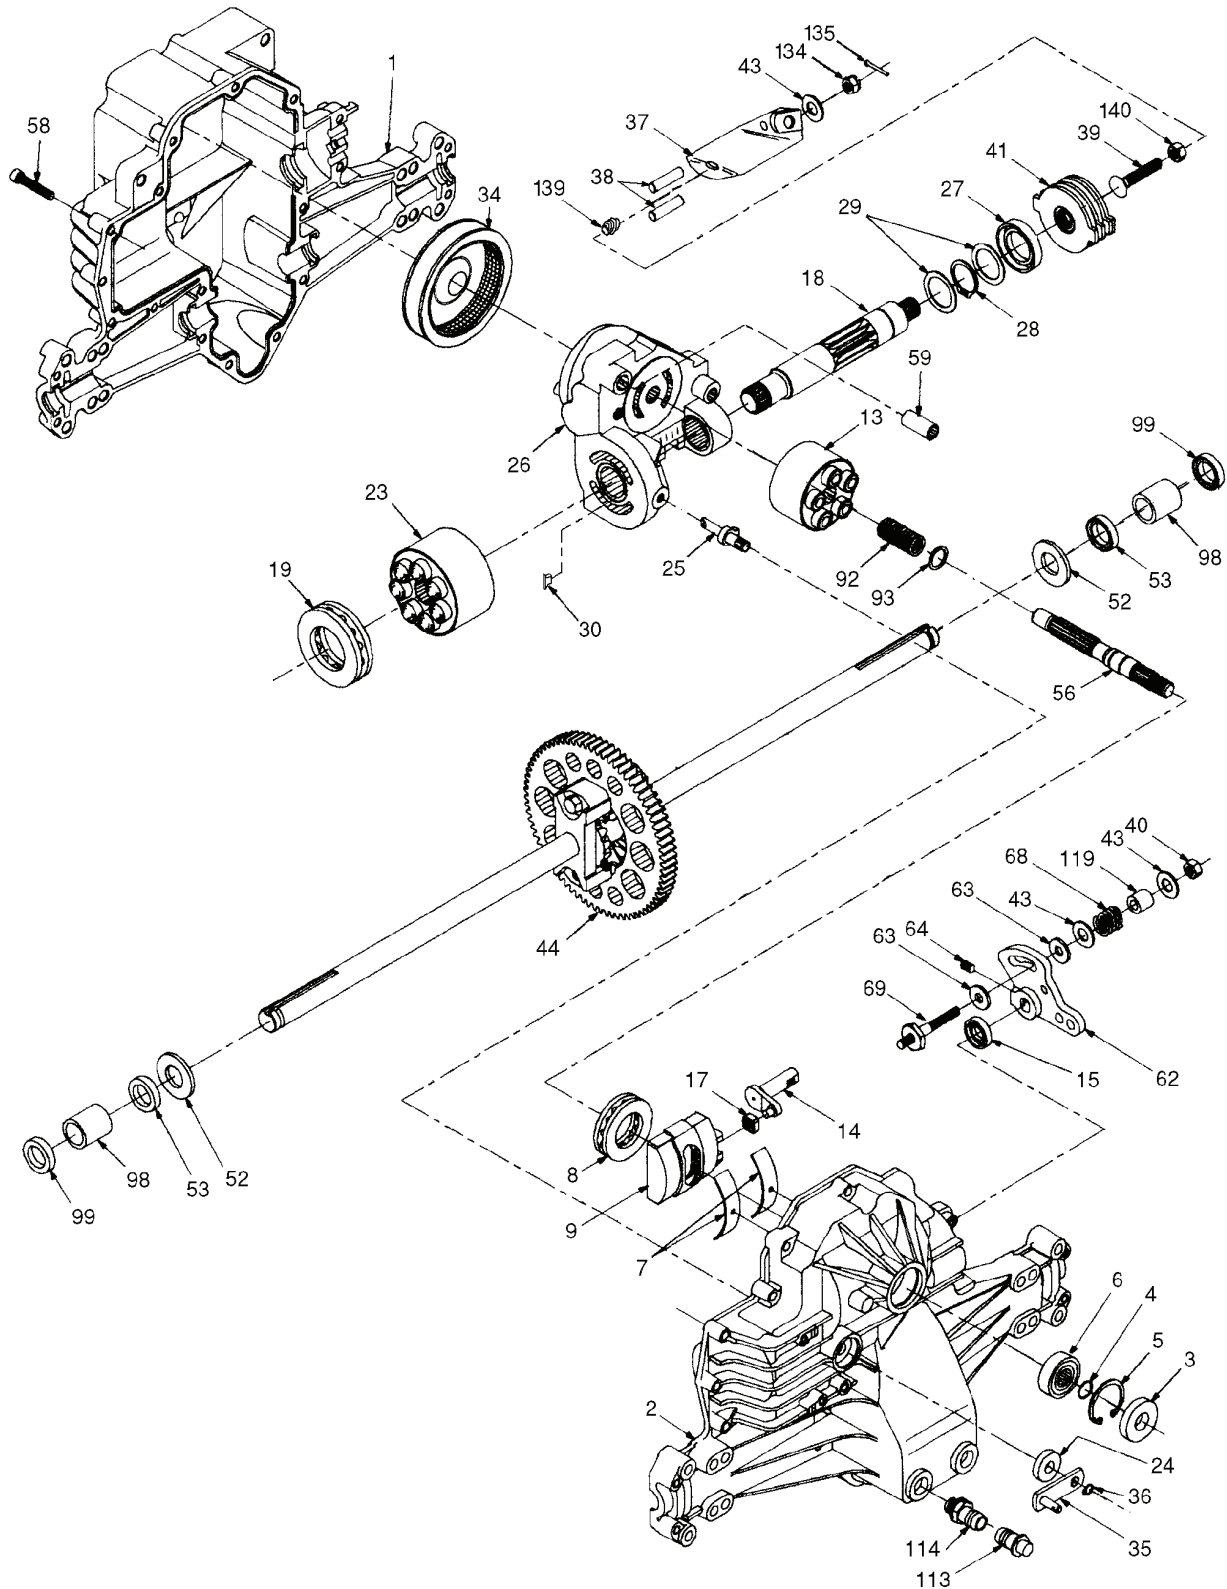

REPAIR PARTS

TRACTOR - MODEL NO. LTH130 (954140005E), PRODUCT NO. 954 14 00-05
HYDRO GEAR TRANSAXLE - MODEL NUMBER 310-0500

REF.	PART NO.	DESCRIPTION	REMARK	QTY.	KIT
1	142986	GEH[USE 13-90EH		1	
2	142987	GEH[USE 13-90EH		1	
3	142932	SIMMERRING P13-90EH		1	
8	150771	BEARING		1	
13	142938	CYLINDER		1	
15	142940	SIMMERRING		1	
18	150772	SHAFT		1	
19	150773	BEARING		1	
23	142944	CYLINDER		1	
24	142945	GASKET		1	
25	142946	BOLT		1	
26	150774	SCHALTBLOCK WG15H42A		1	
27	142948	SEALING RING		1	
28	142949	RING		1	
29	142950	WASHER		1	
34	142951	\LFILTER P13-90EH		1	
35	142952	KONTROLLHEBEL 13-90EH		1	
36	142953	RING		1	
37	142954	KONTROLLHEBEL 13-90EH		1	
38	142955	STIFT 13-90EH		1	
39	150777	BOLT		1	
40	150778	STOPMUTTER WG15H42A		1	
41	142958	BREMSSSCHEIBE		1	
43	142884	WASHER		1	
44	142990	DIFFERENTIAL 13-90EH		1	
52	142991	WASHER		1	
53	142961	SIMMERRING P13-90EH		1	
56	142963	SHAFT		1	
58	142964	BOLT		1	
59	142965	STIFT 13-90EH		1	
62	142966	KONTROLLHEBEL 13-90EH		1	
63	142967	WASHER		1	
64	142920	SET SCHRAUBEN 13-90EH		1	
68	142969	SPRING		1	
69	144610	STEBBOLZEN 13-90EH		1	
92	142977	SPRING		1	
93	142978	WASHER		1	
98	142993	BUSHING		1	
99	142976	SIMMERRING P13-90EH		1	
113	142917	VERSCHLUSS P13-90		1	
114	142918	VERSCHLUSS P13-90EH		1	
119	142980	SPACING BLOCK		1	
134	144607	NUT		1	
135	144608	STIFT 13-90EH		1	
139	150775	SPRING		1	
140	150776	NUT		1