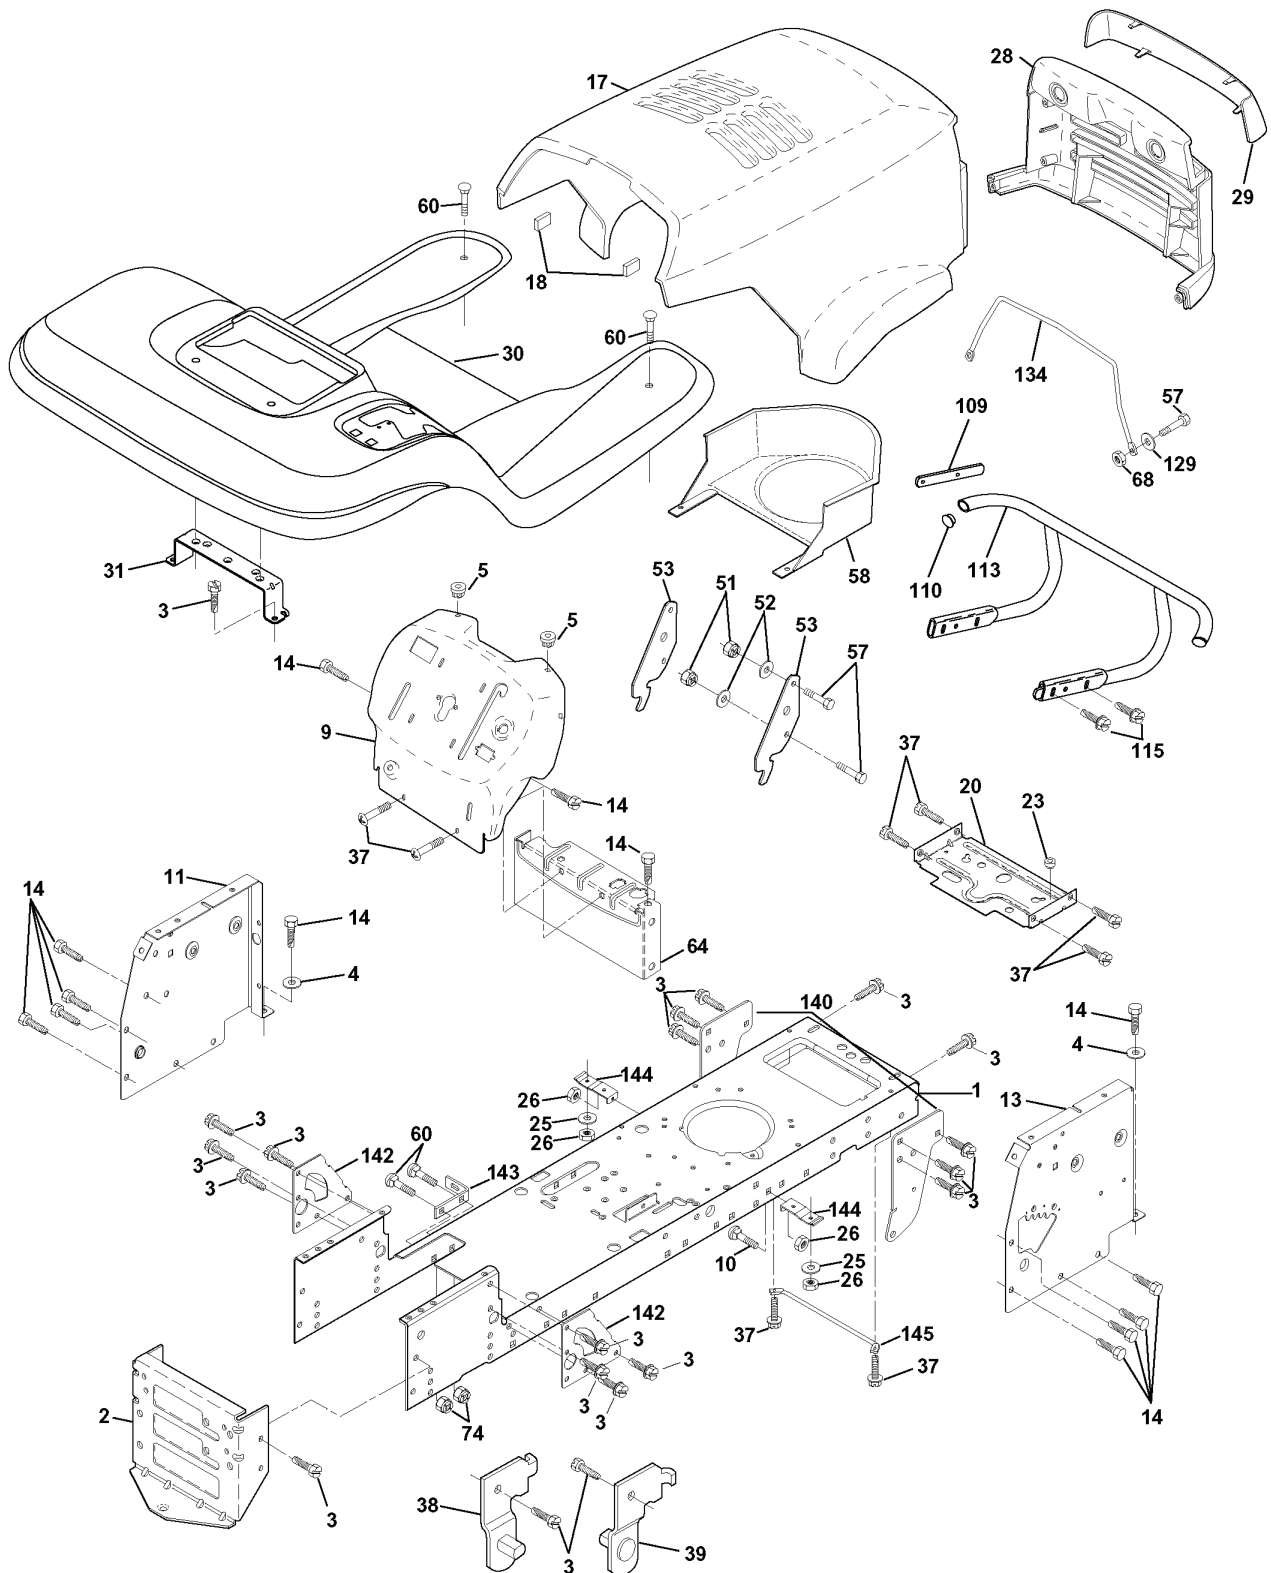

REPAIR PARTS

TRACTOR - MODEL NO. LTH130 (954140005E), PRODUCT NO. 954 14 00-05
CHASSIS AND ENCLOSURES

REF.	PART NO.	DESCRIPTION	REMARK	QTY.	KIT
1	532160392	CHASSIS		1	
2	532140356	DRAWBAR		1	
3	817490612	SCREW		1	
4	819131216	WASHER		1	
5	532155272	DAMPER		1	
10	872140608	BOLT		1	
11	532155927	PLATE		1	
13	532157262	PLATE		1	
14	817490608	SCREW		1	
17	532156051	HOOD		1	
18	532126938	DAMPER		1	
20	532156437	PLATE		1	
23	532124028	BUSHING		1	
25	819131312	WASHER		1	
26	873800600	NUT		1	
28	532149776	GRILL		1	
29	532149777	LENS		1	
30	532156489	GUARD		1	
31	532139976	BRACKET		1	
37	817490508	SCREW		1	
38	532139886	BRACKET		1	
39	532139887	BRACKET		1	
51	873800400	NUT		1	
52	819091416	WASHER		1	
53	532150067	BRACKET		1	
57	874780412	BOLT		1	
58	532150127	AIR CONDUCTOR		1	
60	872140606	BOLT		1	
64	532154798	PANEL		1	
68	873510400	NUT		1	
74	873680600	NUT		1	
109	532141461	SUPPORT PARE-CHOCS (EXT)141461		1	
110	532143679	PLUG		1	
115	817490620	SCREW		1	
129	819091016	WASHER		1	
134	532160219	ROD		1	
140	532158418	BRACKET		1	
142	532156095	PLATE		1	
143	532154966	BRACKET		1	
144	532154207	HOLDER		1	
145	532156524	SHAFT		1	
--	532005479	PLUG		1