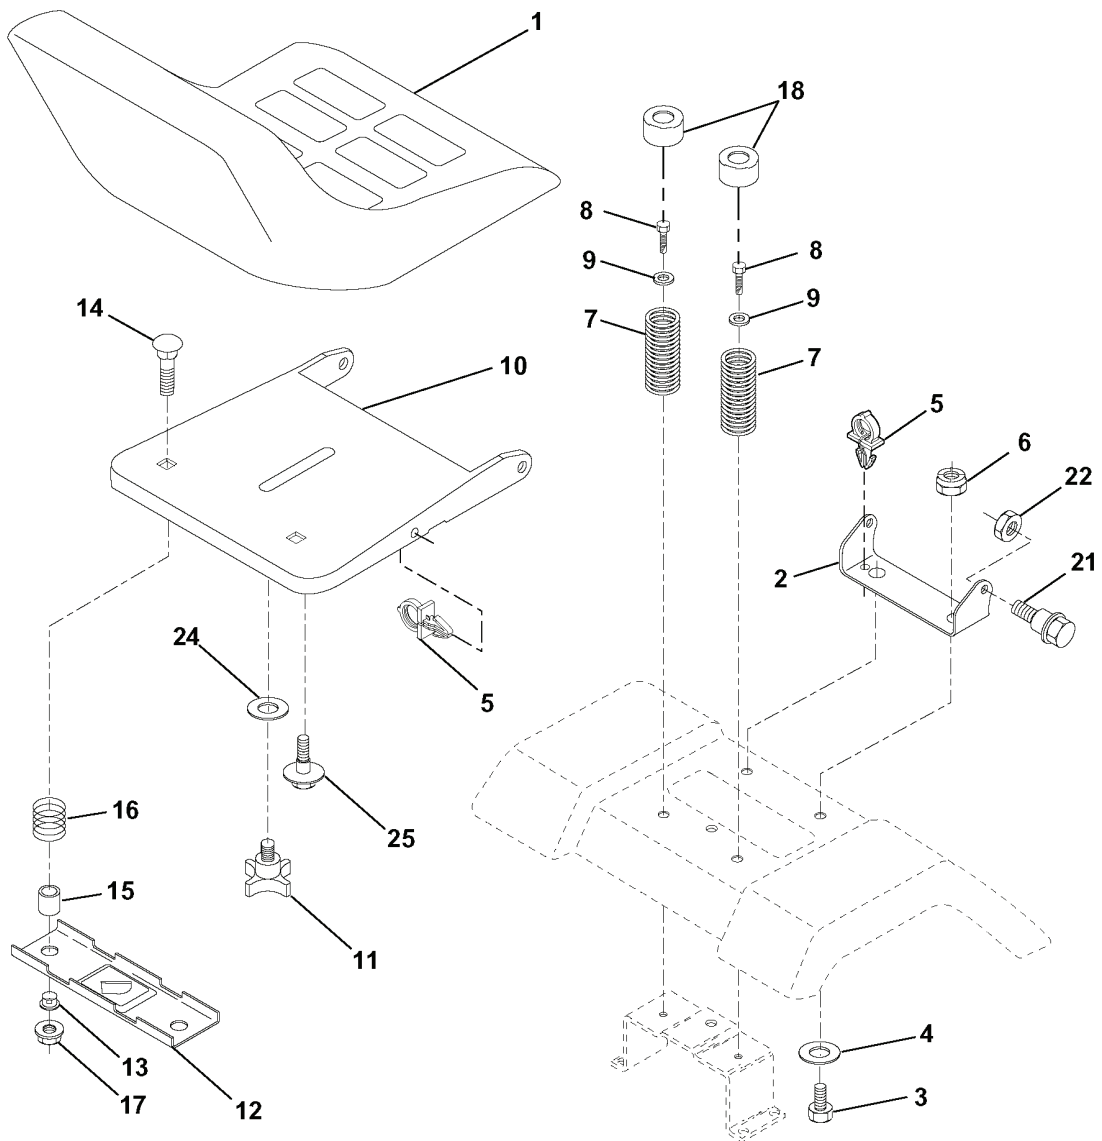

REPAIR PARTS

TRACTOR - MODEL NO. LTH130 (954140005E), PRODUCT NO. 954 14 00-05
SEAT ASSEMBLY

REF.	PART NO.	DESCRIPTION	REMARK	QTY.	KIT
1	532140838	SEAT		1	
2	532140551	BRACKET		1	
3	874760616	BOLT		1	
4	819131610	WASHER		1	
5	532145006	CLIP		1	
6	873800600	NUT		1	
7	532124181	SPRING		1	
8	817490616	SCREW		1	
9	819131614	WASHER		1	
10	532155925	BRACKET		1	
11	532120068	KNOB		1	
12	532121246	BRACKET		1	
13	532121248	BUSHING		1	
14	872050412	BOLT		1	
15	532134300	SPACER		1	
16	532121250	SPRING		1	
17	532123976	LOCKNUT		1	
18	532124238	HUB CAP		1	
21	532153236	SCREW		1	
22	873800500	LOCK NUT		1	
24	819171912	WASHER		1	
25	532127018	BOLT		1