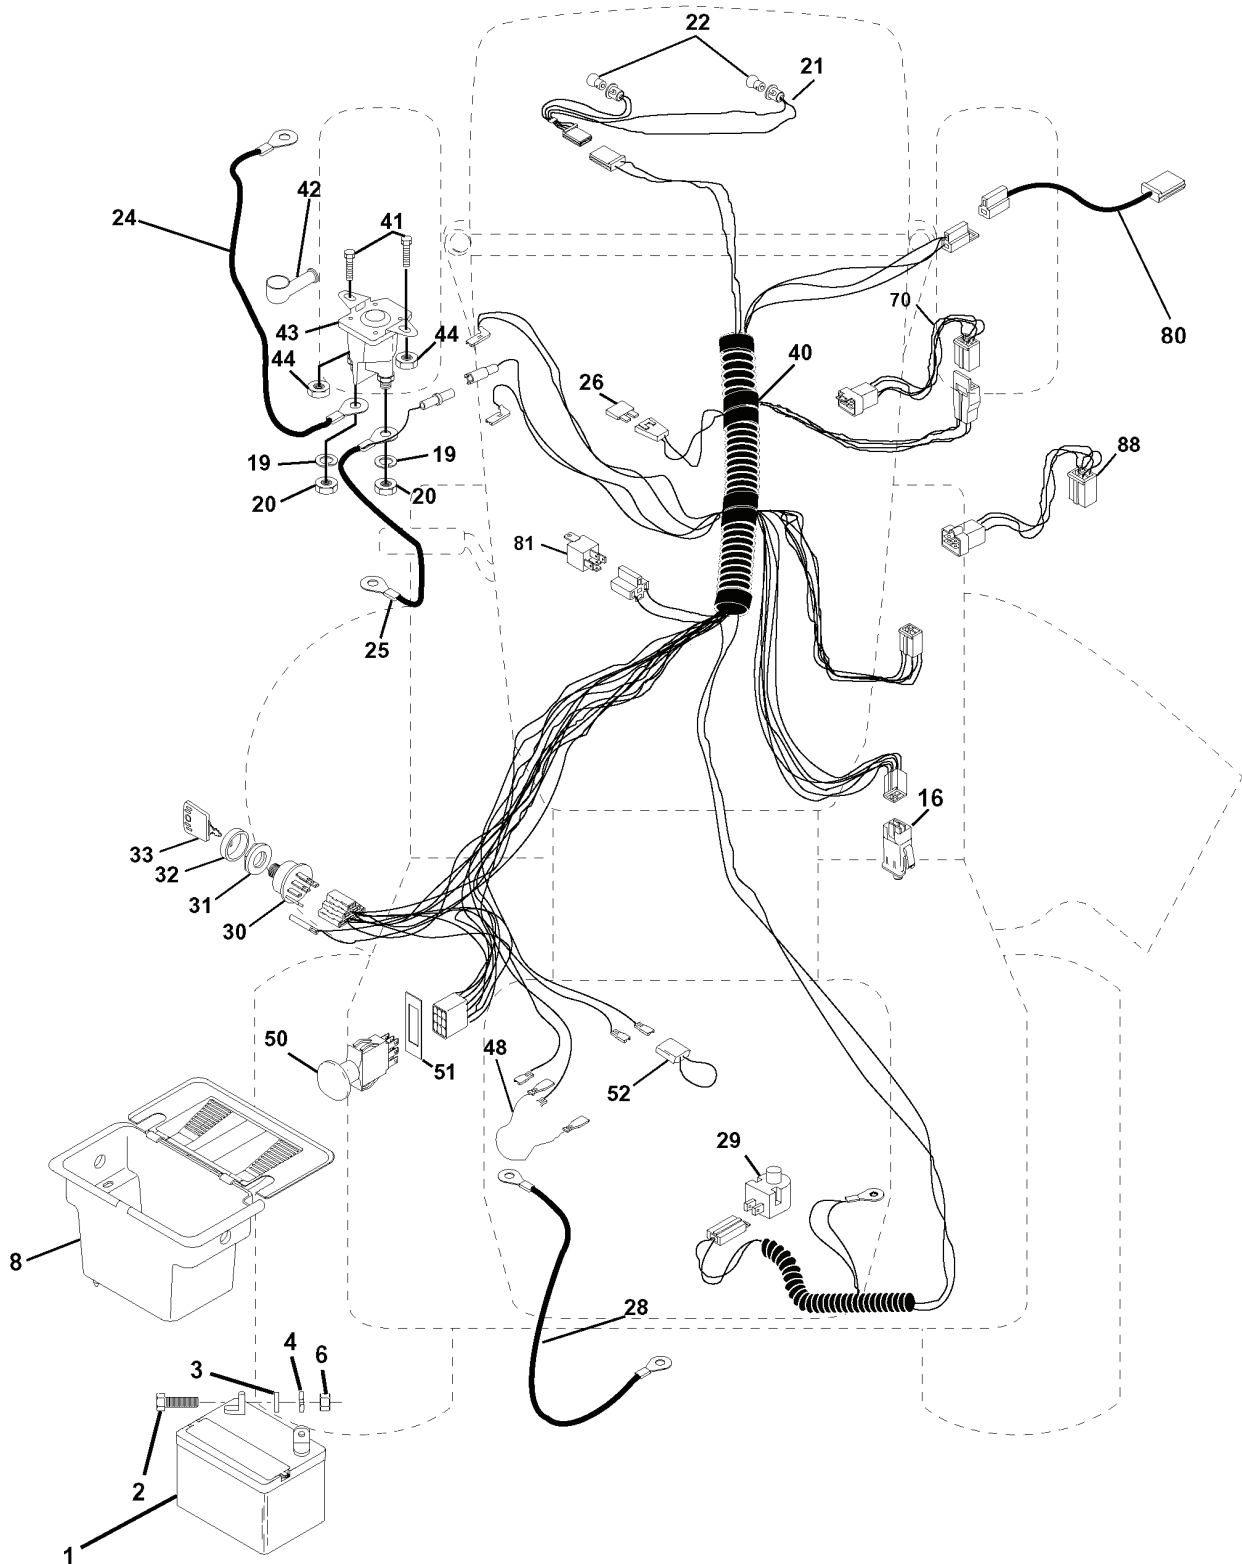

REPAIR PARTS

TRACTOR - MODEL NO. LTH130 (954140005E), PRODUCT NO. 954 14 00-05

ELECTRICAL

REF.	PART NO.	DESCRIPTION	REMARK	QTY.	KIT
1	532144925	BATTERY		1	
2	874760412	BOLT		1	
3	819091016	WASHER		1	
4	810040400	WASHER		1	
6	873220400	NUT		1	
8	532156417	BOX		1	
16	532153664	SWITCH		1	
19	810090400	WASHER		1	
20	873350400	NUT		1	
21	532136850	HARNESS		1	
22	532004152	BULB		1	
24	532124780	CABLE		1	
25	532146147	CABLE		1	
26	532108824	FUSE		1	
28	532124773	CABLE		1	
29	532160784	SWITCH		1	
30	532140301	SWITCH		1	
31	532124211	NUT		1	
32	532141226	COVER		1	
33	532122147	KEY		1	
40	532160720	CABLE ASSY		1	
41	871110408	BOLT		1	
42	532131563	COVER		1	
43	532145673	SOLENOID		1	
44	873640400	NUT		1	
48	532140844	ADAPTER		1	
50	532154959	SWITCH		1	
51	532140405	FRAME		1	
52	532141940	WIRE		1	
70	532142621	HARNESS		1	
80	532146685	CABLE ASSY		1	
81	532109748	RELAY		1