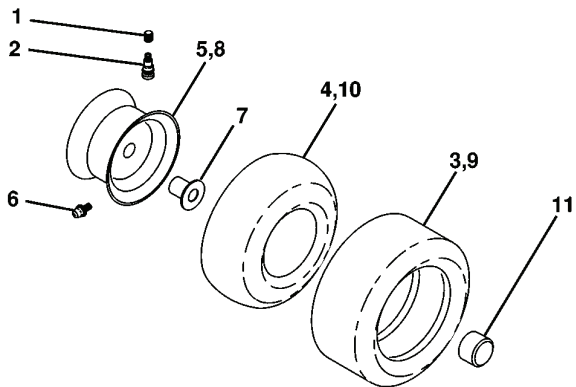

# REPAIR PARTS

TRACTOR - MODEL NO. LTH130 (HELTH130A), PRODUCT NO. 954 17 00-36  
ENGINE

**OPTIONAL EQUIPMENT**  
**Spark Arrester**

---

REF.	PART NO.	DESCRIPTION	REMARK	QTY.	KIT
1	532170865	CONTROL THROTTLE		1	
2	817720410	SCREW		1	
4	532137348	MUFFLER, CPL.		1	
13	532165291	GASKET		1	
14	532148456	TUBE		1	
16	811050600	WASHER		1	
23	532169837	HEAT SHIELD		1	
29	532137180	SPARK ARRESTER KIT		1	
31	532109202	TANK		1	
32	532140527	FUEL CAP		1	
33	532123487	HOSE CLAMP		1	
37	532137040	HOSE		1	
38	532148315	PLUG		1	
40	532124028	BUSHING		1	
44	817670412	SCREW		1	
45	817000612	SCREW		1	
46	819091416	WASHER		1	
62	810040500	WASHER		1	
66	532127951	MOVEMENT LIMITER		1	
72	871070512	BOLT		1	
78	817060620	SCREW		1	
81	873510400	NUT		1	

### WHEELS & TIRES

---

REF.	PART NO.	DESCRIPTION	REMARK	QTY.	KIT
1	532059192	CAP VALVE		1	
2	532065139	NIPPLE		1	
3	532106222	TIRE		1	
4	532059904	HOSE		1	
5	532138336	RIM		1	
6	532124957	FITTING		1	
7	532124959	BEARING		1	
8	532138337	RIM SPROCKET		1	
9	532124635	TIRE		1	
10	532124926	HOSE		1	
11	532175039	HUB CAP		1	
--	532144334	SEALING FOAM		1	