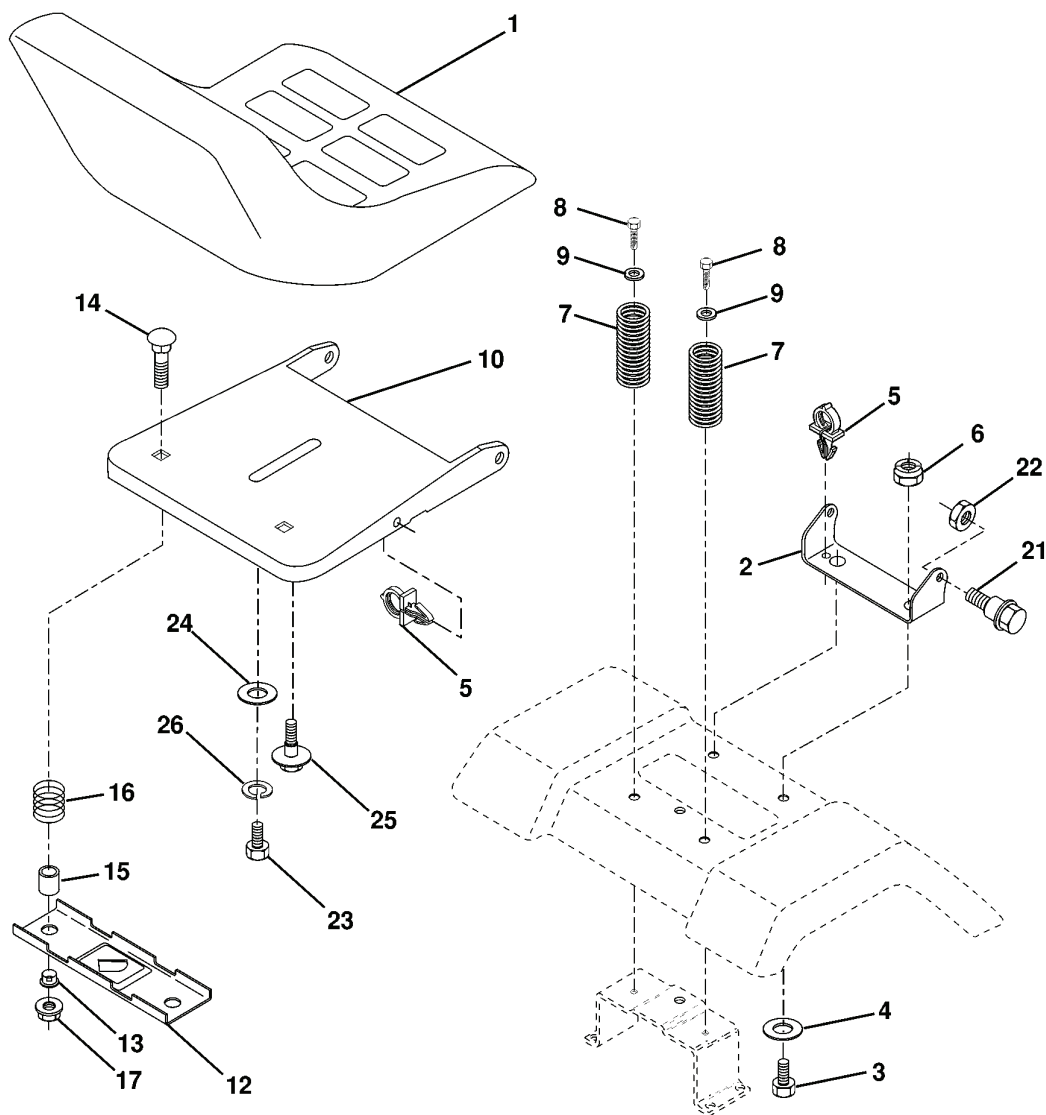

# REPAIR PARTS

TRACTOR - MODEL NO. LTH130 (HELTH130A), PRODUCT NO. 954 17 00-36  
SEAT ASSEMBLY

---

REF.	PART NO.	DESCRIPTION	REMARK	QTY.	KIT
1	532140839	SEAT		1	
2	532140551	BRACKET		1	
3	871110616	SCREW		1	
4	819131610	WASHER		1	
5	532145006	CLIP		1	
6	873800600	NUT		1	
7	532124181	SPRING		1	
8	817000616	SCREW		1	
9	819131614	WASHER		1	
10	532174894	PAN		1	
12	532121246	BRACKET		1	
13	532121248	BUSHING		1	
14	872050412	BOLT		1	
15	532134300	SPACER		1	
16	532121250	SPRING		1	
17	532123976	LOCKNUT		1	
21	532171852	BOLT		1	
22	873800500	LOCK NUT		1	
23	871110814	BOLT		1	
24	819171612	WASHER		1	
25	532127018	BOLT		1	
26	810040800	WASHER		1	