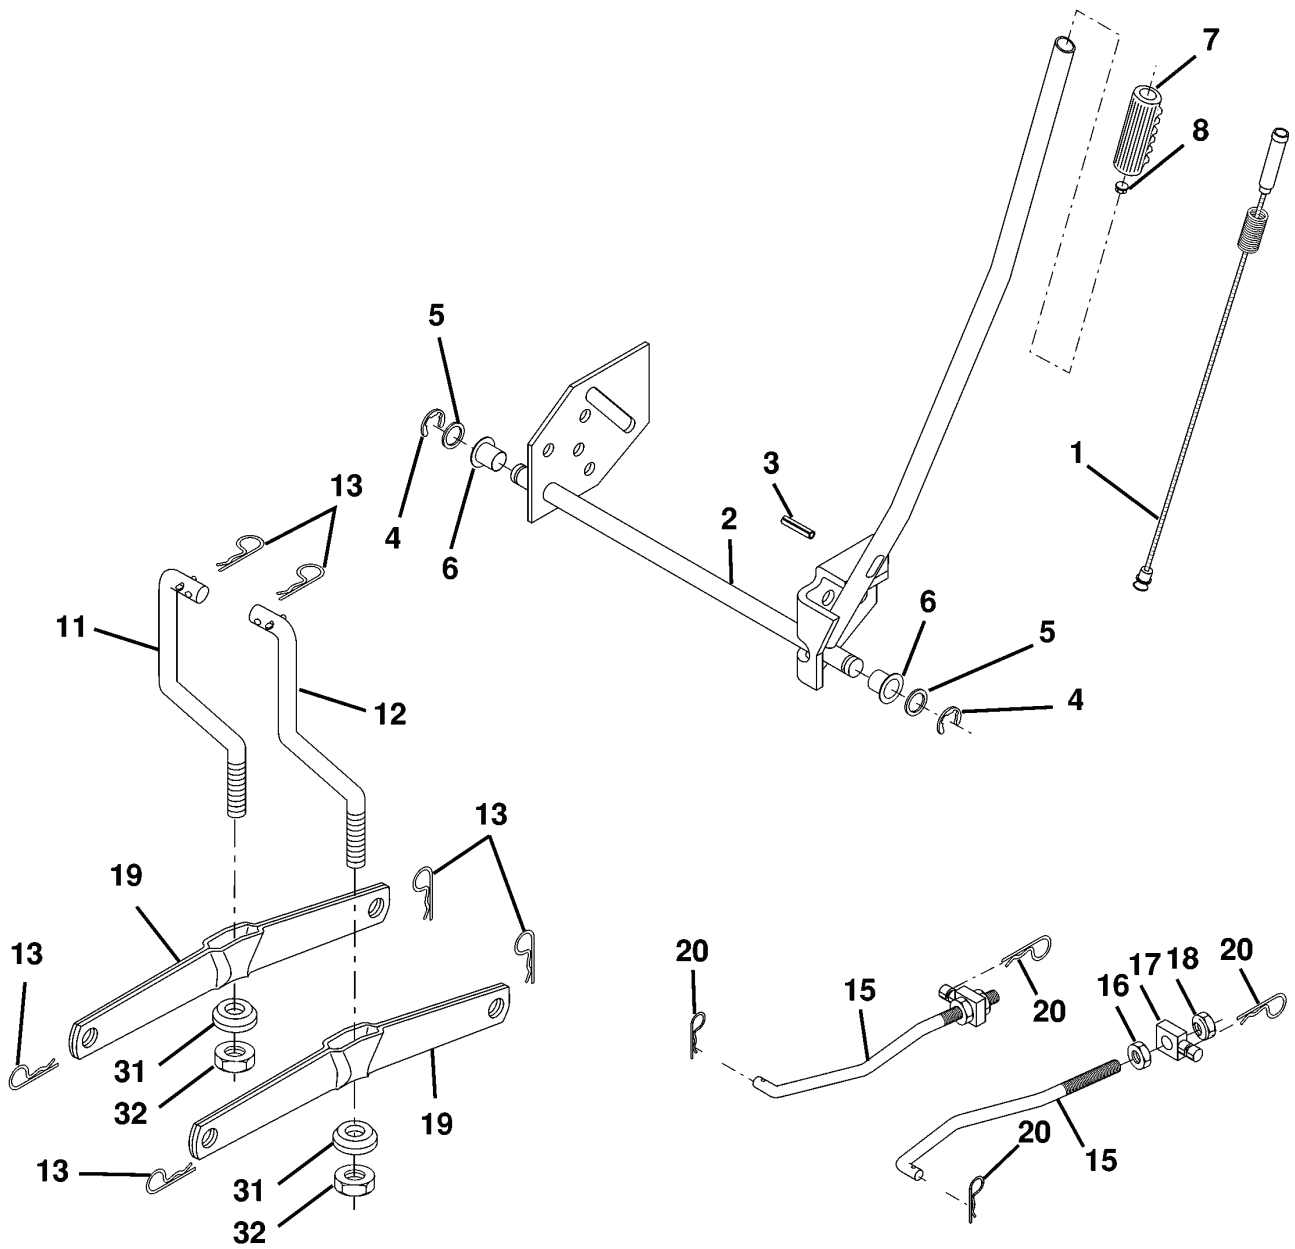

# REPAIR PARTS

TRACTOR - MODEL NO. LTH130 (HELTH130A), PRODUCT NO. 954 17 00-36  
STEERING ASSEMBLY

REF.	PART NO.	DESCRIPTION	REMARK	QTY.	KIT
1	532166627	STEERING WHEEL		1	
2	532154427	SHAFT		1	
3	532169840	SPINDLE		1	
4	532169839	SPINDLE		1	
5	532124931	WASHER		1	
6	532121748	WASHER		1	
7	819272016	WASHER		1	
8	812000029	RETAINER RING		1	
9	532124937	BEARING COL. STRG.		1	
10	532169832	ROD		1	
11	810040600	WASHER		1	
13	532136518	PIPE		1	
15	532145212	NUT		1	
17	532156546	SHAFT		1	
18	532057079	WASHER		1	
19	532160395	SUPPORT		1	
22	532165857	SCREW		1	
23	532165851	LINK		1	
25	532154406	BRACKET		1	
26	532126847	BUSHING		1	
27	532136874	ECCENTRIC DISC		1	
28	819131416	WASHER		1	
29	817060612	SCREW		1	
30	876020412	SPLIT PIN		1	
32	532130465	ROD		1	
36	532155099	BUSHING		1	
37	532152927	SCREW		1	
38	532166626	INSERT		1	
39	819132411	WASHER		1	
40	532124701	NUT		1	
41	532159945	ADAPTER		1	
42	532169634	SLEEVE		1	
43	532121749	WASHER		1	
44	532153720	STEERING PINION		1	
46	532121232	HUB CAP		1	
47	532124836	NIPPLE		1	
51	873800500	LOCK NUT		1	
54	874780520	BOLT		1	
62	532167902	GUIDE.CPL		1	
63	874780616	BOLT		1	
65	532160367	SPACER		1	
66	532154404	BUSHING		1	
67	872140618	BOLT		1	
68	532169827	SHAFT		1	
79	819132012	WASHER		1	
80	874950612	BOLT		1	
82	532169835	BRACKET		1	
85	532133835	XMAS TREE FASTNER		1	

# REPAIR PARTS

TRACTOR - MODEL NO. LTH130 (HEALTH130A), PRODUCT NO. 954 17 00-36  
MOWER LIFT

REF.	PART NO.	DESCRIPTION	REMARK	QTY.	KIT
1	532159460	WIRE		1	
2	532159471	LEVER		1	
3	532105767	PIN RETAINING SCREW		1	
4	812000002	RETAINER RING		1	
5	819211621	WASHER		1	
6	532120183	BEARING		1	
7	532109413	GRIP		1	
8	532124526	KNOB		1	
11	532139865	LINK		1	
12	532139866	LINK		1	
13	532124670	RETAINER RING		1	
15	532173288	LINK		1	
16	873350800	NUT		1	
17	532130171	BRACKET		1	
18	873800800	NUT		1	
19	532139868	LEVER		1	
20	532163552	CLIP		1	
31	532169865	BEARING		1	
32	873540600	NUT		1	
	PART NO.		REMARK		KIT