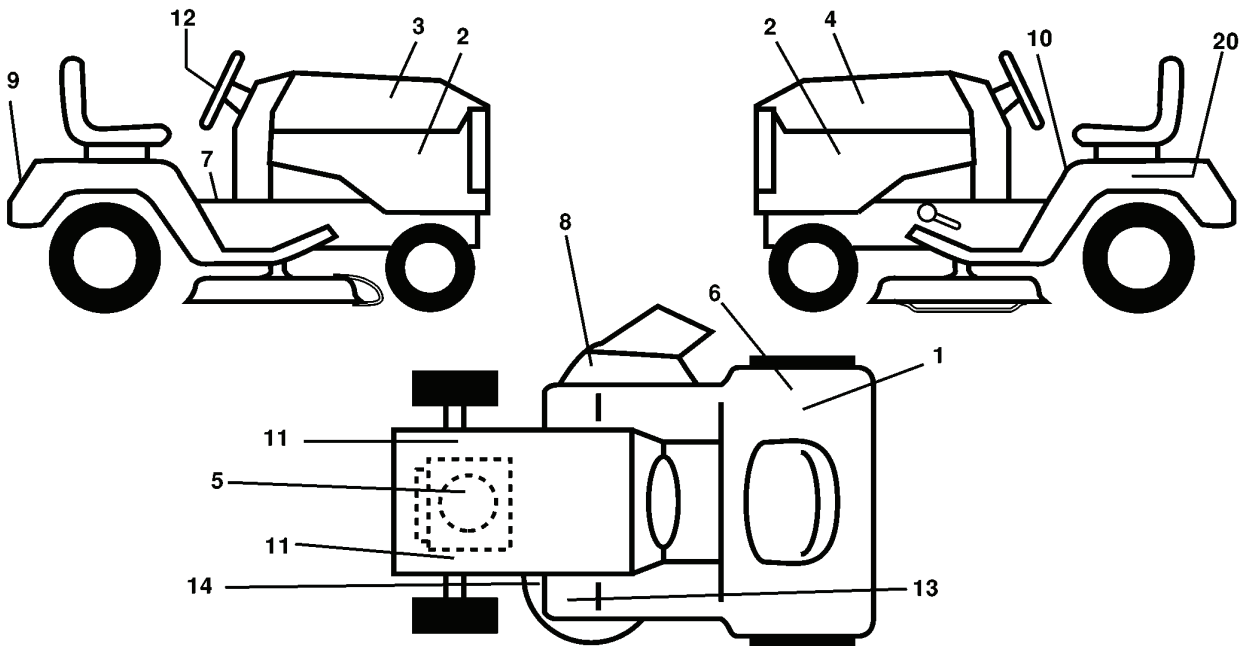

REPAIR PARTS

TRACTOR - MODEL NO. LTH130 (HELTH130A), PRODUCT NO. 954 17 00-36
DECALS

REF.	PART NO.	DESCRIPTION	REMARK	QTY.	KIT
1	532126187	DECAL		1	
2	532159713	DECAL		1	
3	532150725	DECAL		1	
4	532150726	DECAL		1	
5	532170848	DECAL		1	
6	532145437	DECAL		1	
7	532140837	DECAL		1	
8	532145494	DECAL		1	
9	532150617	DECAL		1	
10	532145498	DECAL		1	
11	532159736	DECAL		1	
12	532170564	DECAL		1	
13	532159737	DECAL		1	
14	532136832	DECAL		1	
20	532145005	DECAL		1	
--	532162598	DECAL		1	
--	532169210	DECAL		1	
--	532171284	PLATE		1	
--	532171285	PLATE		1	
--	532138311	DECAL		1	
--	532176335	*BEDRT LTH 130		1	
--	532176336			1