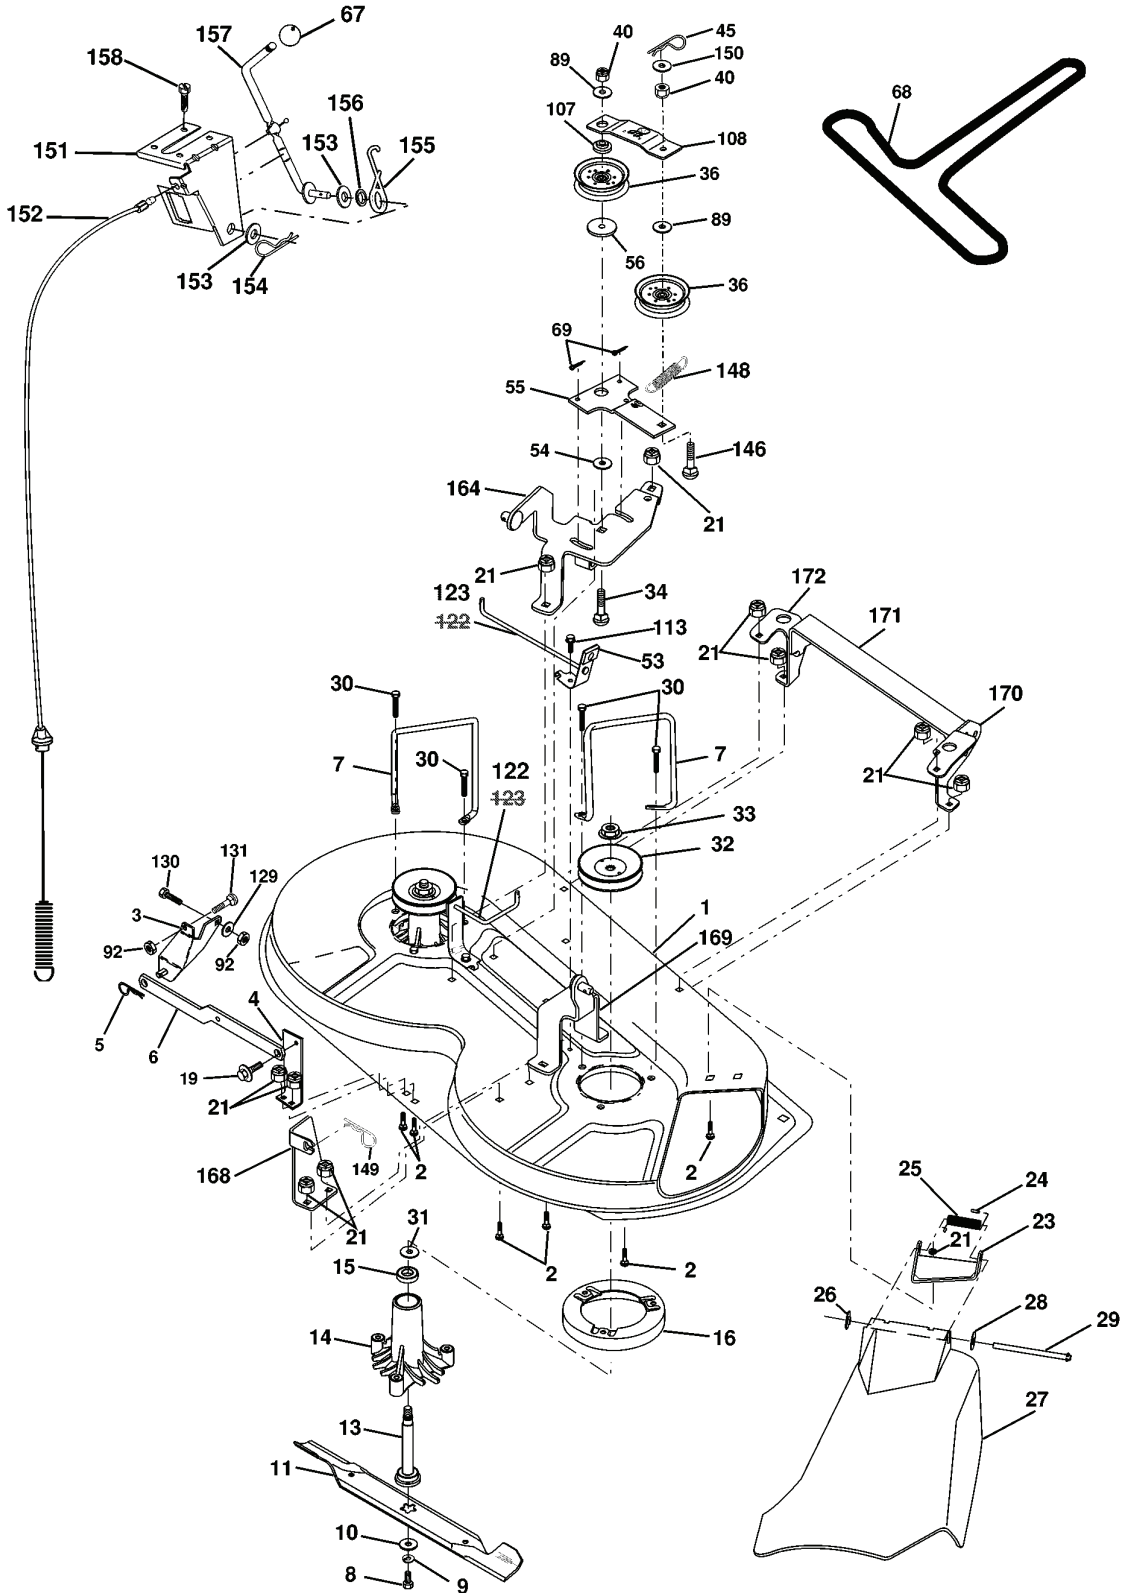

REPAIR PARTS

TRACTOR - MODEL NO. LTH130 (HELTH130A), PRODUCT NO. 954 17 00-36
MOWER DECK

REF.	PART NO.	DESCRIPTION	REMARK	QTY.	KIT
1	532174595	MOWER DECK ASSY		1	
2	872140506	BOLT		1	
3	532138017	BRACKE		1	
4	532175654	BRACKET		1	
5	532124670	RETAINER RING		1	
6	532130832	LEVER		1	
7	532140608	HOLDER		1	
8	532850857	BOLT		1	
9	810030600	WASHER		1	
10	532140296	WASHER		1	
11	532138496	RIDE ON BLADE		1	
13	532137645	SHAFT		1	
14	532128774	BEARING HOUSING		1	
15	532110485	BEARING		1	
16	532140329	STRIPPER		1	
19	532132827	SPEC. BOLT		1	
21	873680500	NUT		1	
23	532136631	BRACKET		1	
24	532105304	HUB CAP		1	
25	532123713	SPRING		1	
26	532110452	NUT		1	
27	532176162	SHIELD		1	
28	819111016	WASHER		1	
29	532121980	ROD		1	
30	532157722	SCREW		1	
31	532129963	WASHER		1	
32	532153531	PULLEY		1	
33	532137266	NUT		1	
34	872110614	BOLT		1	
36	532131494	PULLEY		1	
40	873680600	NUT		1	
45	532124788	RETAINER RING		1	
53	532130840	BRAKE LEVER		1	
54	532133943	WASHER		1	
55	532133840	LEVER		1	
56	532165723	SPACER		1	
67	532106932	KNOB		1	
68	532174978	BELT		1	
69	876020312	SPLIT PIN		1	
89	819131612	WASHER		1	
92	873800600	NUT		1	
107	532133502	SPACER		1	
108	532133503	LEVER		1	
113	817490508	SCREW		1	
122	532174505	ROD		1	
123	532174504	ROD		1	
129	819131312	WASHER		1	
130	874780616	BOLT		1	
131	872140608	BOLT		1	
146	532165891	BOLT		1	
148	532169022	SPRING		1	
149	532165898	SPRING		1	
150	819091216	WASHER		1	
151	532169670	BRACKET		1	
152	532176079	CABLE		1	
153	532169674	WASHER		1	
154	532169675	PIN		1	
155	532169671	SPRING		1	
156	532169672	SPACER		1	
157	532169669	CONTROL		1	
158	817720410	SCREW		1	
164	532174976	BRACKET		1	
168	532172377	BRACKET		1	
169	532174977	BRACKET		1	
170	532172359	BRACKET		1	
171	532165237	ROD		1	
172	532172355	BRACKET		1	
--	532130794	MANDREL		1	
--	532175254	HOUSING		1