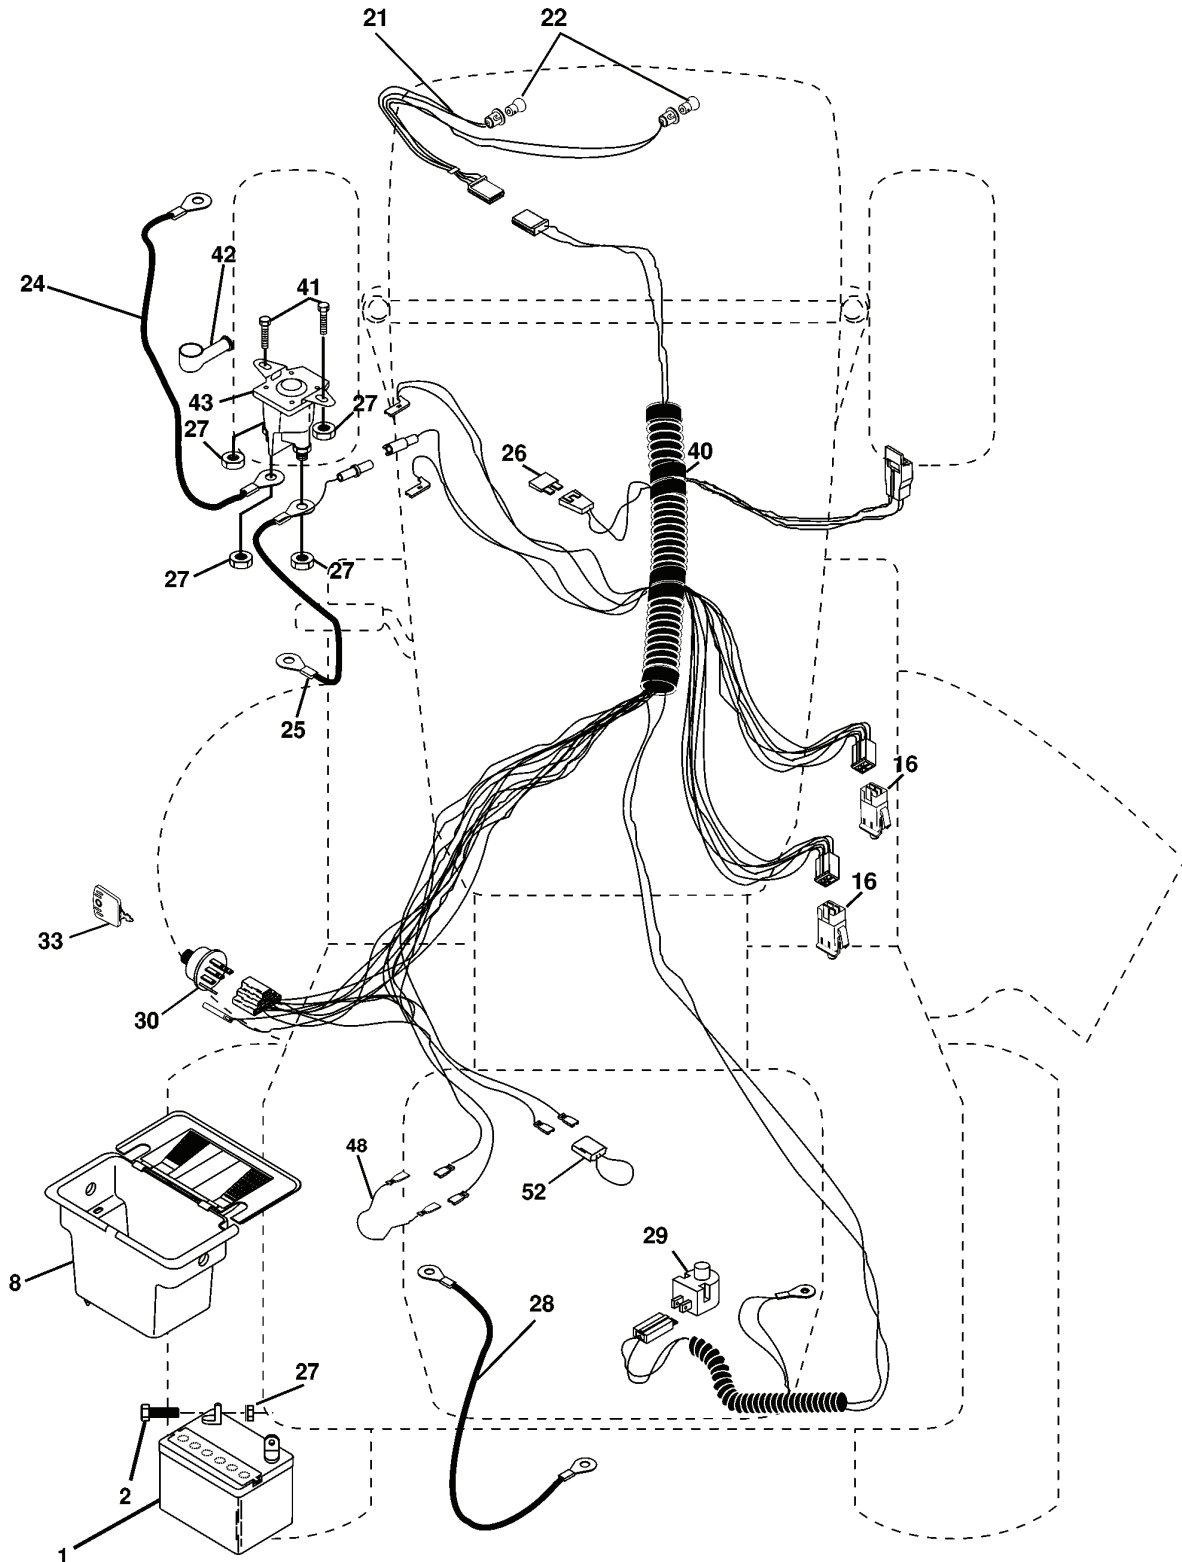

REPAIR PARTS

TRACTOR - MODEL NO. LTH130 (HELTH130A), PRODUCT NO. 954 17 00-36
ELECTRICAL

REF.	PART NO.	DESCRIPTION	REMARK	QTY.	KIT
1	532144925	BATTERY		1	
2	874760412	BOLT		1	
8	532156417	BOX		1	
16	532153664	SWITCH		1	
21	532166181	CABLE ASSY		1	
22	532004152	BULB		1	
24	532124780	CABLE		1	
25	532146147	CABLE		1	
26	532175158	FUSE		1	
27	873510400	NUT		1	
28	532124773	CABLE		1	
29	532121305	SWITCH		1	
30	532175566	SWITCH		1	
33	532140401	KEY		1	
40	532170217	CABLE ASSY		1	
41	871110408	BOLT		1	
42	532131563	COVER		1	
43	532175141	SOLENOID		1	
48	532140844	ADAPTER		1	
52	532141940	WIRE		1