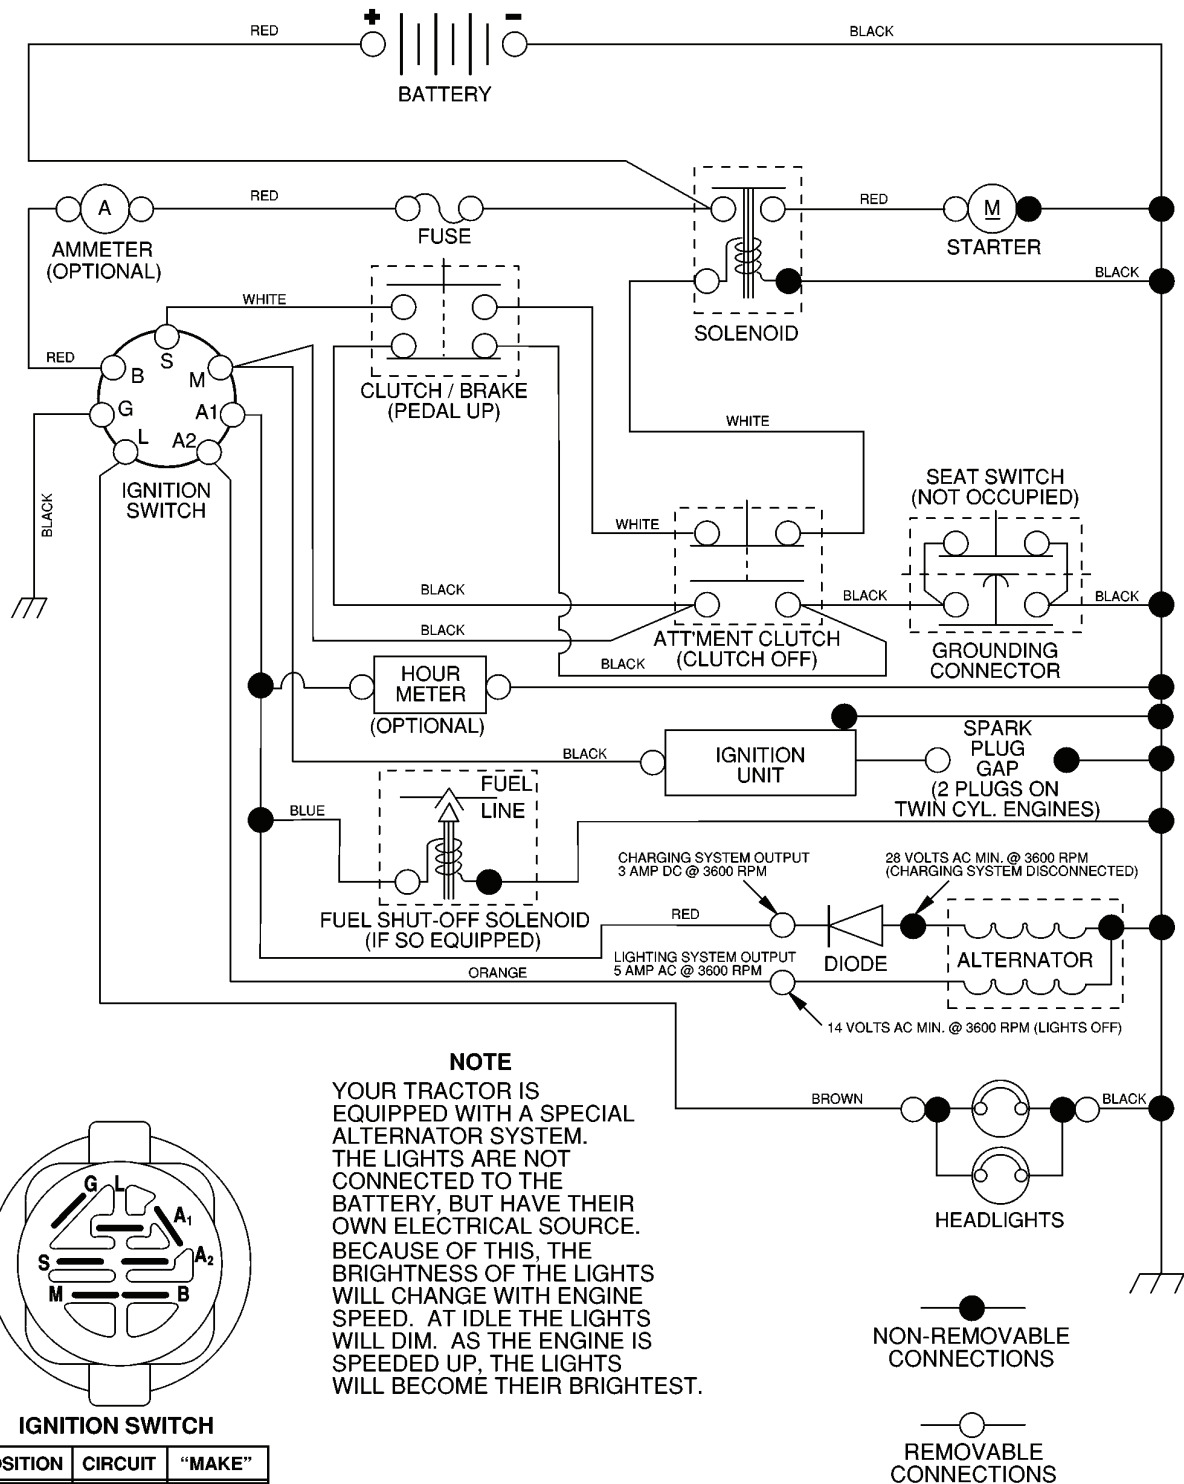

REF.	PART NO.	DESCRIPTION	REMARK	QTY.	KIT
1	532059192	CAP VALVE		1	
2	532065139	NIPPLE		1	
3	532106222	TIRE		1	
4	532059904	HOSE		1	
5	532138336	RIM		1	
6	532124957	FITTING		1	
7	532124959	BEARING		1	
8	532138337	RIM SPROCKET		1	
9	532124635	TIRE		1	
10	532124926	HOSE		1	
11	532175039	HUB CAP		1	
--	532144334	SEALING FOAM		1	

REPAIR PARTS

TRACTOR - MODEL NO. LTH130 (HELTH130A), PRODUCT NO. 954 17 00-36
SCHEMATIC