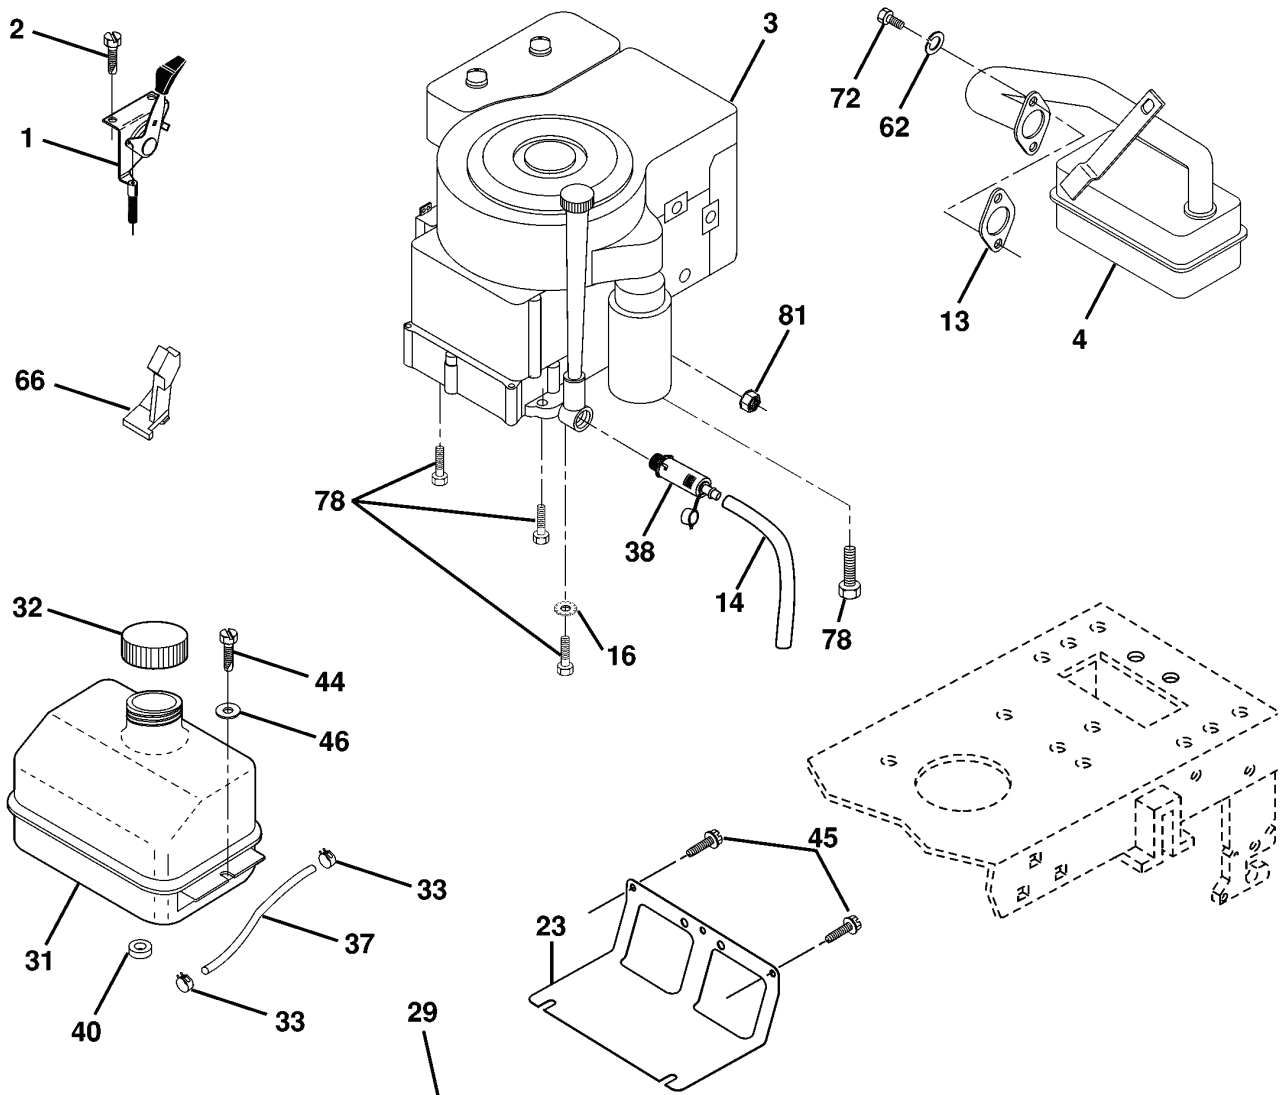

REPAIR PARTS

TRACTOR - MODEL NO. LTH130 (HELTH130A), PRODUCT NO. 954 17 00-36
ENGINE

OPTIONAL EQUIPMENT
Spark Arrester

REF.	PART NO.	DESCRIPTION	REMARK	QTY.	KIT
1	532170865	CONTROL THROTTLE		1	
2	817720410	SCREW		1	
4	532137348	MUFFLER, CPL.		1	
13	532165291	GASKET		1	
14	532148456	TUBE		1	
16	811050600	WASHER		1	
23	532169837	HEAT SHIELD		1	
29	532137180	SPARK ARRESTER KIT		1	
31	532109202	TANK		1	
32	532140527	FUEL CAP		1	
33	532123487	HOSE CLAMP		1	
37	532137040	HOSE		1	
38	532148315	PLUG		1	
40	532124028	BUSHING		1	
44	817670412	SCREW		1	
45	817000612	SCREW		1	
46	819091416	WASHER		1	
62	810040500	WASHER		1	
66	532127951	MOVEMENT LIMITER		1	
72	871070512	BOLT		1	
78	817060620	SCREW		1	
81	873510400	NUT		1