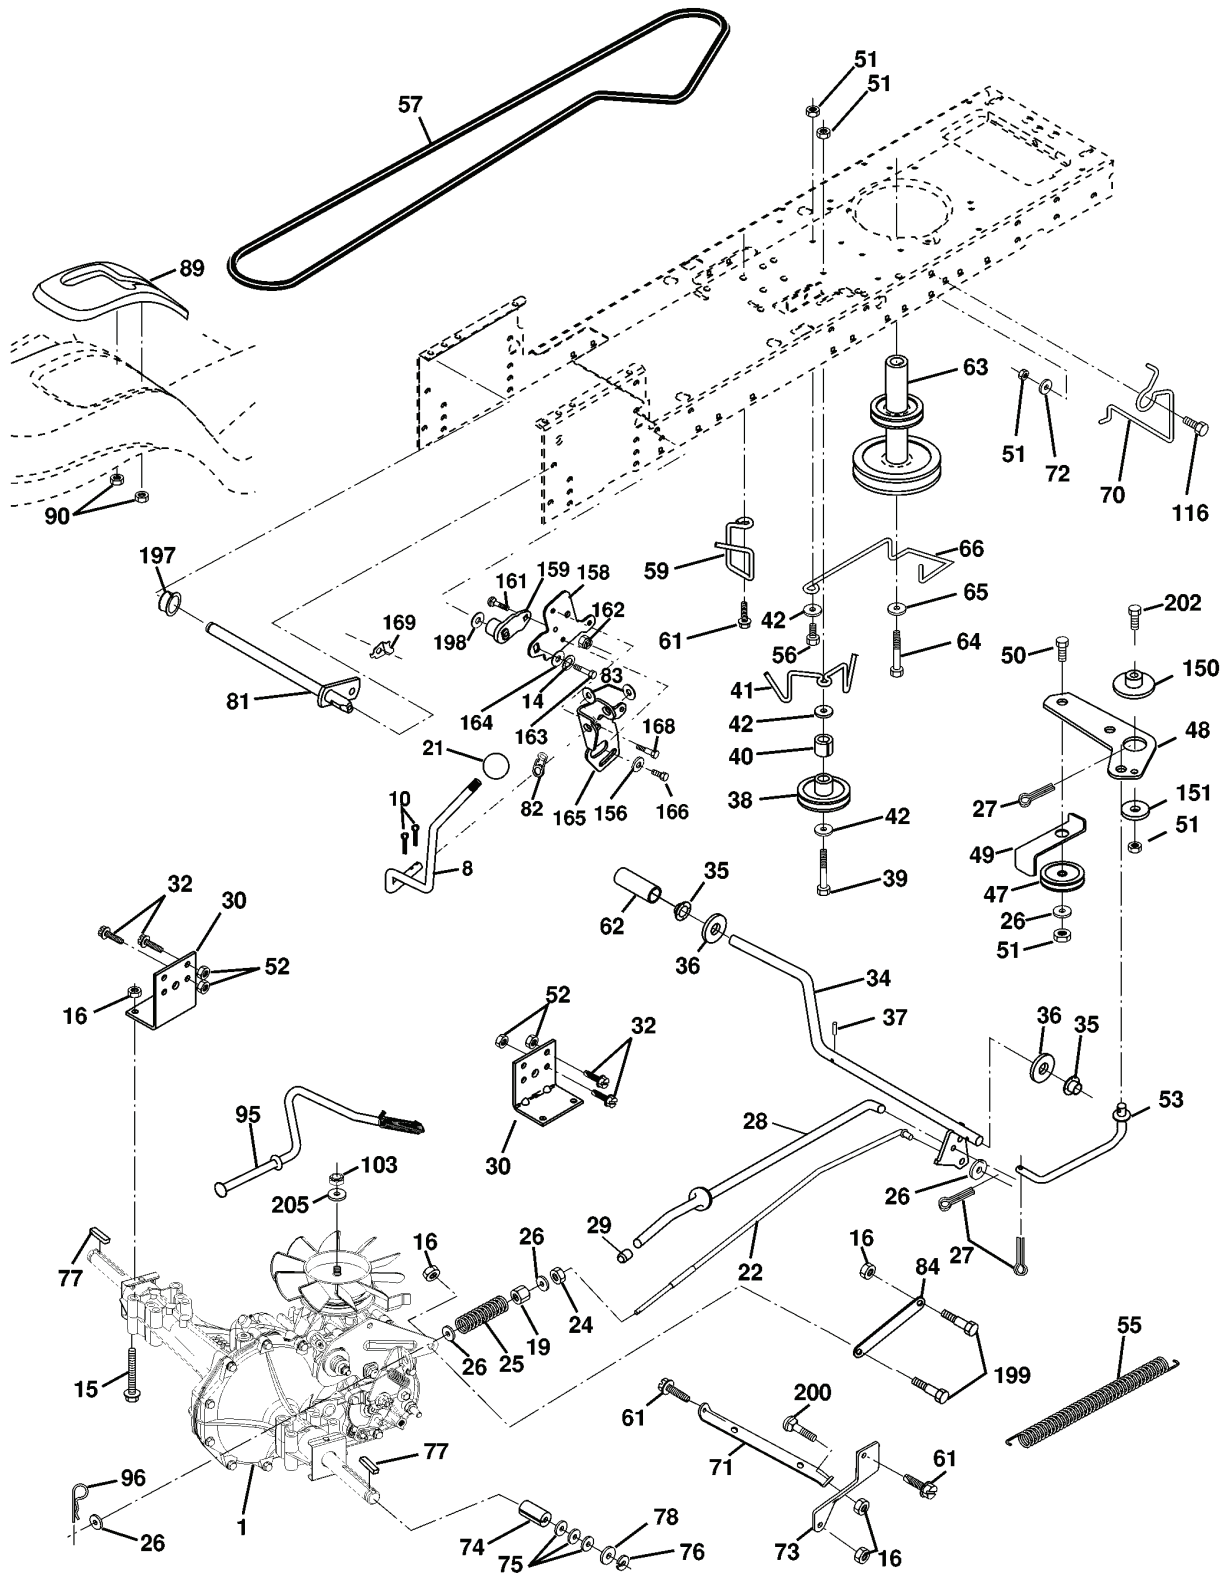

REPAIR PARTS

TRACTOR - MODEL NO. LTH130 (HELTH130A), PRODUCT NO. 954 17 00-36
DRIVE

REF.	PART NO.	DESCRIPTION	REMARK	QTY.	KIT
8	532165866	ROD		1	
10	876020416	SPLIT PIN		1	
14	810040400	WASHER		1	
15	874490544	SCREW		1	
16	873800500	LOCK NUT		1	
19	873800600	NUT		1	
21	532121274	KNOB		1	
22	532169498	ROD		1	
24	873350600	NUT		1	
25	532106888	SPRING		1	
26	819131316	WASHER		1	
27	876020412	SPLIT PIN		1	
28	532145204	ROD		1	
29	532071673	COVER		1	
30	532174973	BRACKET		1	
32	874760512	BOLT		1	
34	532155071	SHAFT		1	
35	532120183	BEARING		1	
36	819211616	WASHER		1	
37	532124963	PIN RETAINING SCREW		1	
38	532131494	PULLEY		1	
39	874760644	BOLT		1	
40	532124965	SPACER		1	
41	532165838	TENSIONER		1	
42	819131312	WASHER		1	
47	532127783	PULLEY		1	
48	532154407	GUIDE		1	
49	532123205	BELT GUIDE		1	
50	874760624	BOLT		1	
51	873680600	NUT		1	
52	873680500	NUT		1	
53	532105710	LINK		1	
55	532105709	SPRING		1	
56	874760620	BOLT		1	
57	532140294	BELT		1	
59	532169691	BELT GUIDE		1	
61	817060612	SCREW		1	
62	532124872	PEDAL RUBBER		1	
63	532140186	PULLEY		1	
64	871170764	BOLT		1	
65	810040700	WASHER		1	
66	532154778	TENSIONER		1	
70	532134683	BELT GUIDE		1	
71	532169183	ROD		1	
72	819132012	WASHER		1	
73	532169182	BRACKET		1	
74	532137057	SPACER		1	
75	532121749	WASHER		1	
76	812000001	RETAINER RING		1	
77	532123583	KEY		1	
78	532121748	WASHER		1	
81	532165596	SHAFT		1	
82	532165711	SPRING		1	
83	819171216	WASHER		1	
84	532169843	LINK		1	
89	532166510	BRACKET		1	
90	532124346	NUT		1	
95	532170201	CONTROL		1	
96	532124788	RETAINER RING		1	
103	873940800	NUT		1	
116	872110610	BOLT		1	
150	532165850	BUSHING		1	
151	819133210	WASHER		1	
156	532166002	WASHER		1	
158	532165589	BRACKET		1	
159	532165494	LEVER		1	
161	872140406	BOLT		1	
162	873680400	NUT		1	
163	874780416	BOLT		1	
164	819091010	WASHER		1	
165	532165623	BRACKET		1	
166	532166880	SCREW		1	
168	532165492	BOLT		1	
169	532165580	RETAINER		1	
197	532169613	SLEEVE		1	
198	532169593	WASHER		1	
199	532169612	SCREW		1	
200	872140508	BOLT		1