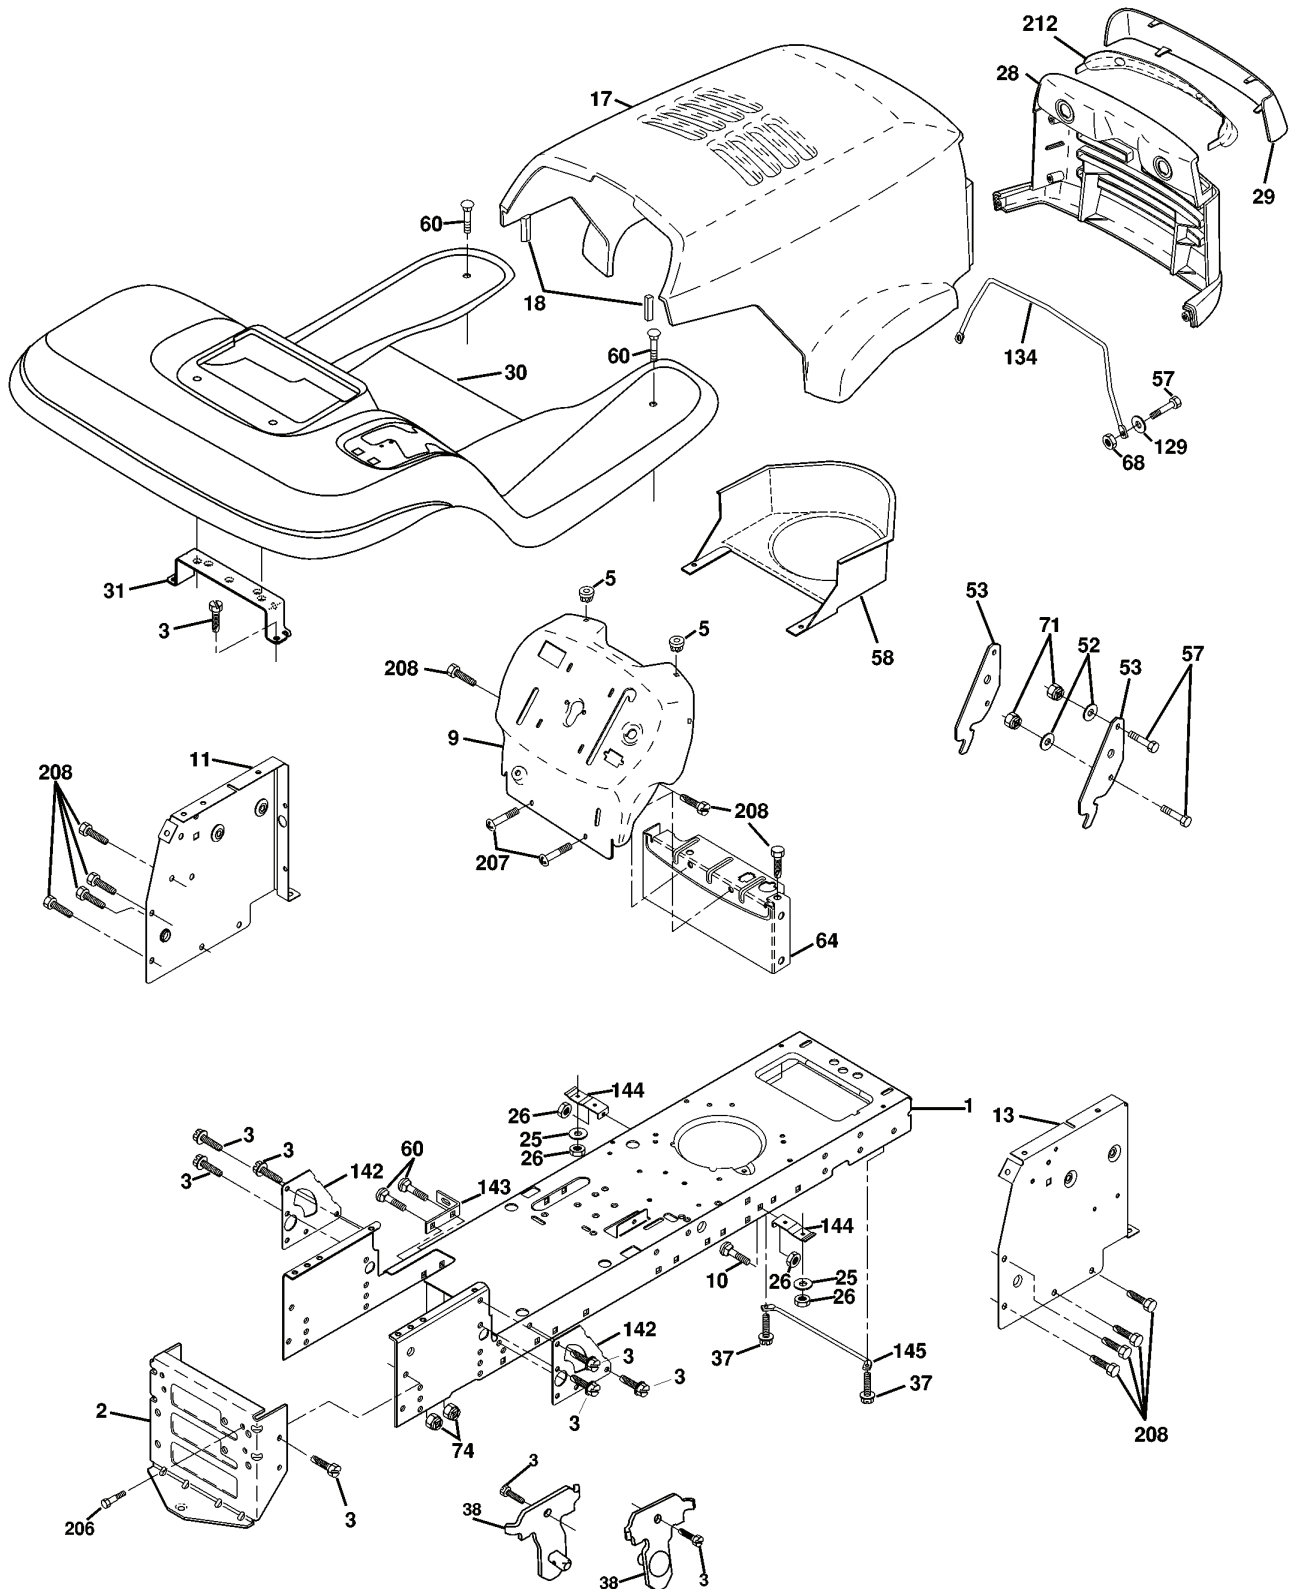

# **SPARE PARTS LIST**

# REPAIR PARTS

TRACTOR - MODEL NO. LTH130 (HELTH130A), PRODUCT NO. 954 17 00-36  
SEAT ASSEMBLY

---

REF.	PART NO.	DESCRIPTION	REMARK	QTY.	KIT
1	532140839	SEAT		1	
2	532140551	BRACKET		1	
3	871110616	SCREW		1	
4	819131610	WASHER		1	
5	532145006	CLIP		1	
6	873800600	NUT		1	
7	532124181	SPRING		1	
8	817000616	SCREW		1	
9	819131614	WASHER		1	
10	532174894	PAN		1	
12	532121246	BRACKET		1	
13	532121248	BUSHING		1	
14	872050412	BOLT		1	
15	532134300	SPACER		1	
16	532121250	SPRING		1	
17	532123976	LOCKNUT		1	
21	532171852	BOLT		1	
22	873800500	LOCK NUT		1	
23	871110814	BOLT		1	
24	819171612	WASHER		1	
25	532127018	BOLT		1	
26	810040800	WASHER		1	

# REPAIR PARTS

TRACTOR - MODEL NO. LTH130 (HELTH130A), PRODUCT NO. 954 17 00-36  
CHASSIS AND ENCLOSURES

REF.	PART NO.	DESCRIPTION	REMARK	QTY.	KIT
1	532169830	CHASSIS		1	
2	532169061	PLATE		1	
3	817060612	SCREW		1	
5	532155272	DAMPER		1	
9	532171853	DASH		1	
10	872140608	BOLT		1	
11	532155927	PLATE		1	
13	532173025	PLATE		1	
17	532165378	HOOD		1	
18	532126938	DAMPER		1	
25	819131312	WASHER		1	
26	873800600	NUT		1	
28	532165379	GRILL		1	
29	532165380	LENS		1	
30	532171854	COVER		1	
31	532139976	BRACKET		1	
37	817490508	SCREW		1	
38	532169834	BRACKET		1	
52	819091416	WASHER		1	
53	532150067	BRACKET		1	
57	874780412	BOLT		1	
58	532150127	AIR CONDUCTOR		1	
60	872140606	BOLT		1	
64	532154798	PANEL		1	
68	873510400	NUT		1	
71	873680400	NUT		1	
74	873680600	NUT		1	
129	819091016	WASHER		1	
134	532160219	ROD		1	
142	532165867	PLATE		1	
143	532154966	BRACKET		1	
144	532154207	HOLDER		1	
145	532156524	SHAFT		1	
206	532170165	BOLT		1	
207	817670508	SCREW		1	
208	817670608	SCREW		1	
212	532156195	INSERT		1	
--	532005479	PLUG		1	