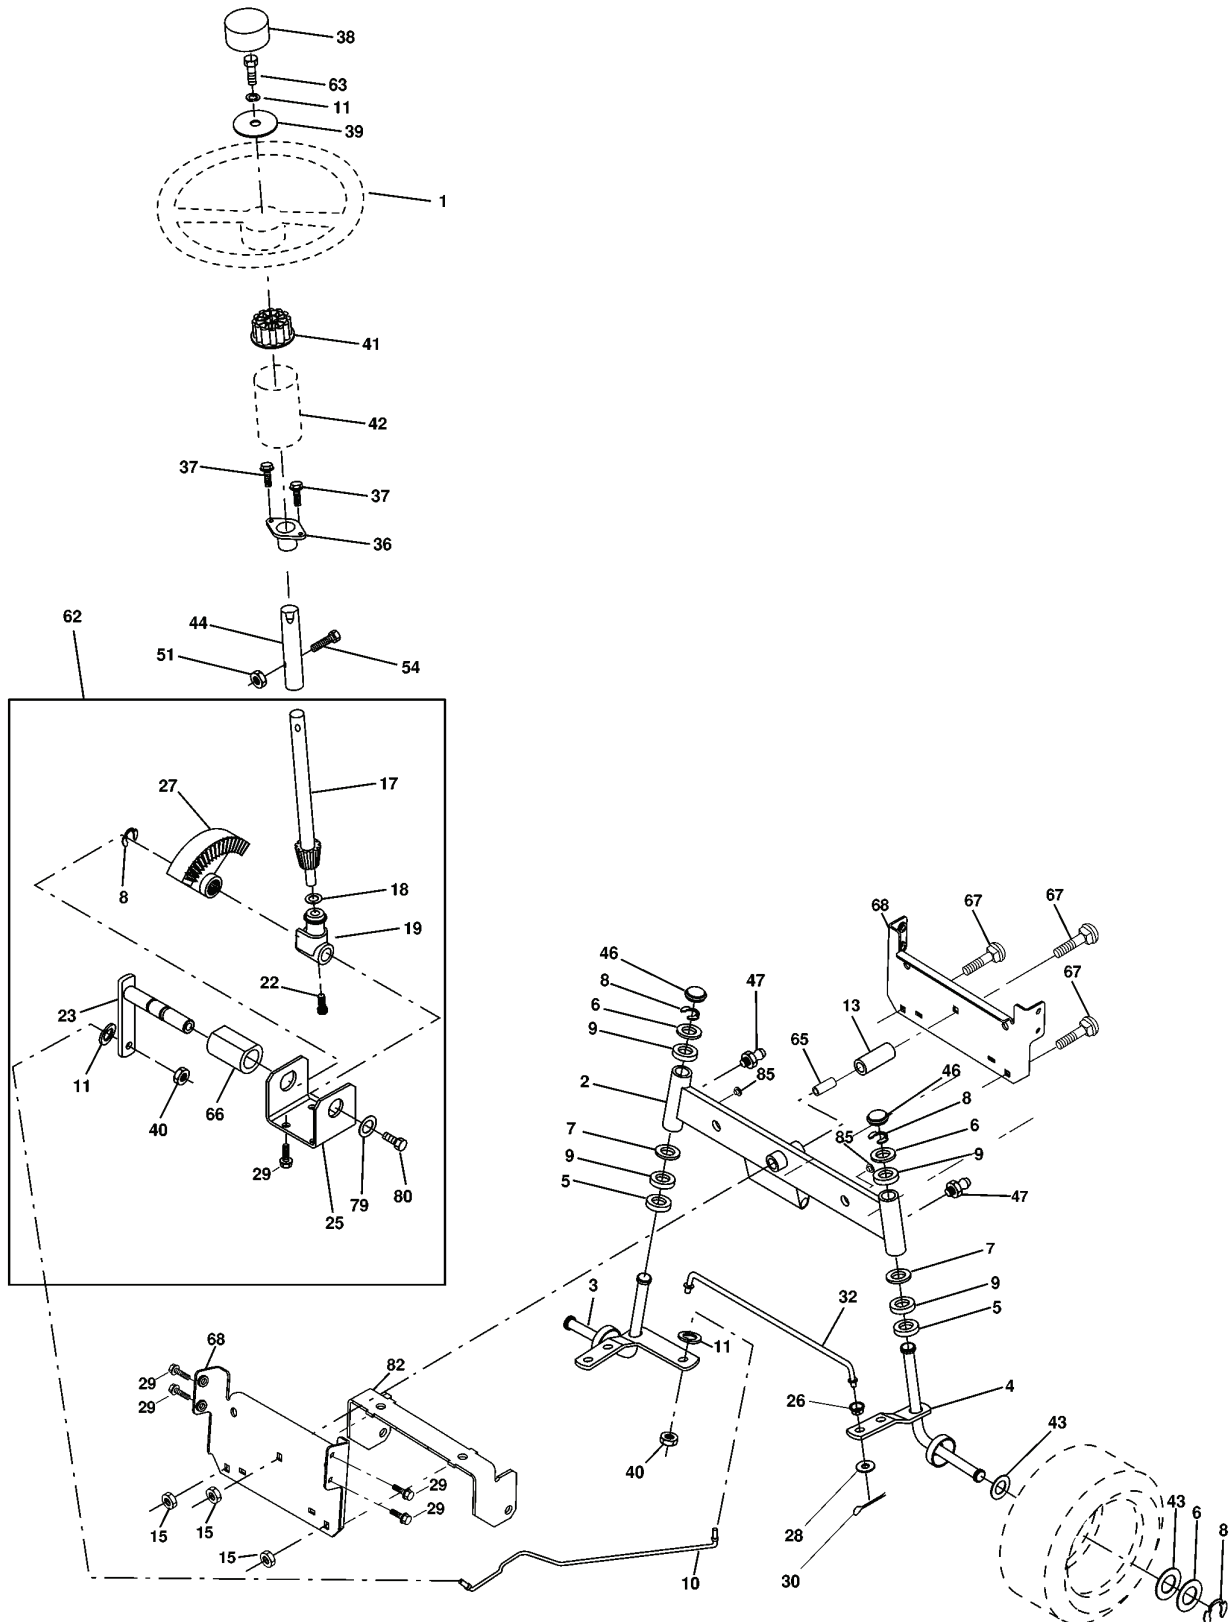

REPAIR PARTS

TRACTOR - MODEL NO. LTH130 (HELTH130A), PRODUCT NO. 954 17 00-36
STEERING ASSEMBLY

REF.	PART NO.	DESCRIPTION	REMARK	QTY.	KIT
1	532166627	STEERING WHEEL		1	
2	532154427	SHAFT		1	
3	532169840	SPINDLE		1	
4	532169839	SPINDLE		1	
5	532124931	WASHER		1	
6	532121748	WASHER		1	
7	819272016	WASHER		1	
8	812000029	RETAINER RING		1	
9	532124937	BEARING COL. STRG.		1	
10	532169832	ROD		1	
11	810040600	WASHER		1	
13	532136518	PIPE		1	
15	532145212	NUT		1	
17	532156546	SHAFT		1	
18	532057079	WASHER		1	
19	532160395	SUPPORT		1	
22	532165857	SCREW		1	
23	532165851	LINK		1	
25	532154406	BRACKET		1	
26	532126847	BUSHING		1	
27	532136874	ECCENTRIC DISC		1	
28	819131416	WASHER		1	
29	817060612	SCREW		1	
30	876020412	SPLIT PIN		1	
32	532130465	ROD		1	
36	532155099	BUSHING		1	
37	532152927	SCREW		1	
38	532166626	INSERT		1	
39	819132411	WASHER		1	
40	532124701	NUT		1	
41	532159945	ADAPTER		1	
42	532169634	SLEEVE		1	
43	532121749	WASHER		1	
44	532153720	STEERING PINION		1	
46	532121232	HUB CAP		1	
47	532124836	NIPPLE		1	
51	873800500	LOCK NUT		1	
54	874780520	BOLT		1	
62	532167902	GUIDE.CPL		1	
63	874780616	BOLT		1	
65	532160367	SPACER		1	
66	532154404	BUSHING		1	
67	872140618	BOLT		1	
68	532169827	SHAFT		1	
79	819132012	WASHER		1	
80	874950612	BOLT		1	
82	532169835	BRACKET		1	
85	532133835	XMAS TREE FASTNER		1