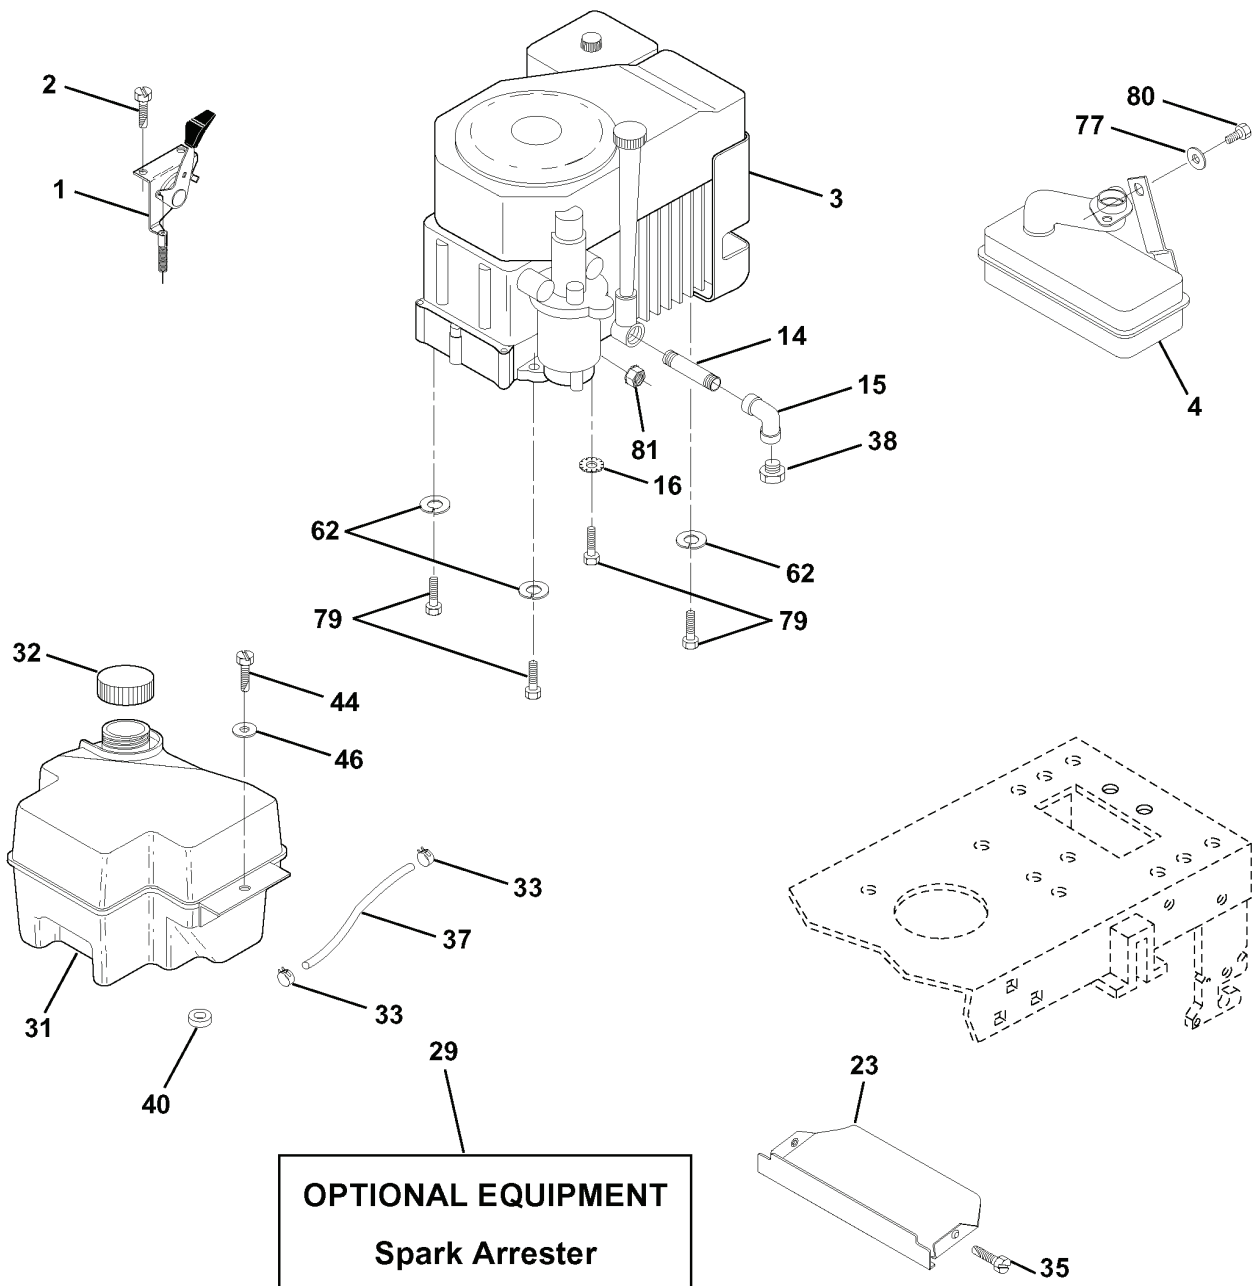

REPAIR PARTS

TRACTOR - MODEL NO. LTH130 (954140005D), PRODUCT NO. 954 14 00-05
ENGINE

REF.	PART NO.	DESCRIPTION	REMARK	QTY.	KIT
2	817720410	SCREW		1	
4	532137350	MUFFLER		1	
14	813280328	PIPENIPPLE		1	
15	813200300	ELBOW		1	
16	811050500	WASHER		1	
23	532156123	PROTECTOR		1	
29	532137180	SPARK ARRESTER KIT		1	
31	532140280	TANK		1	
32	532140527	FUEL CAP		1	
33	532123487	HOSE CLAMP		1	
35	817490512	SCREW		1	
37	532137040	HOSE		1	
40	532124028	BUSHING		1	
44	817490412	SCREW		1	
46	819091416	WASHER		1	
62	810040500	WASHER		1	
77	819101216	WASHER		1	
79	532125398	BOLT		1	
80	874760508	BOLT		1	
81	532128861	NUT		1