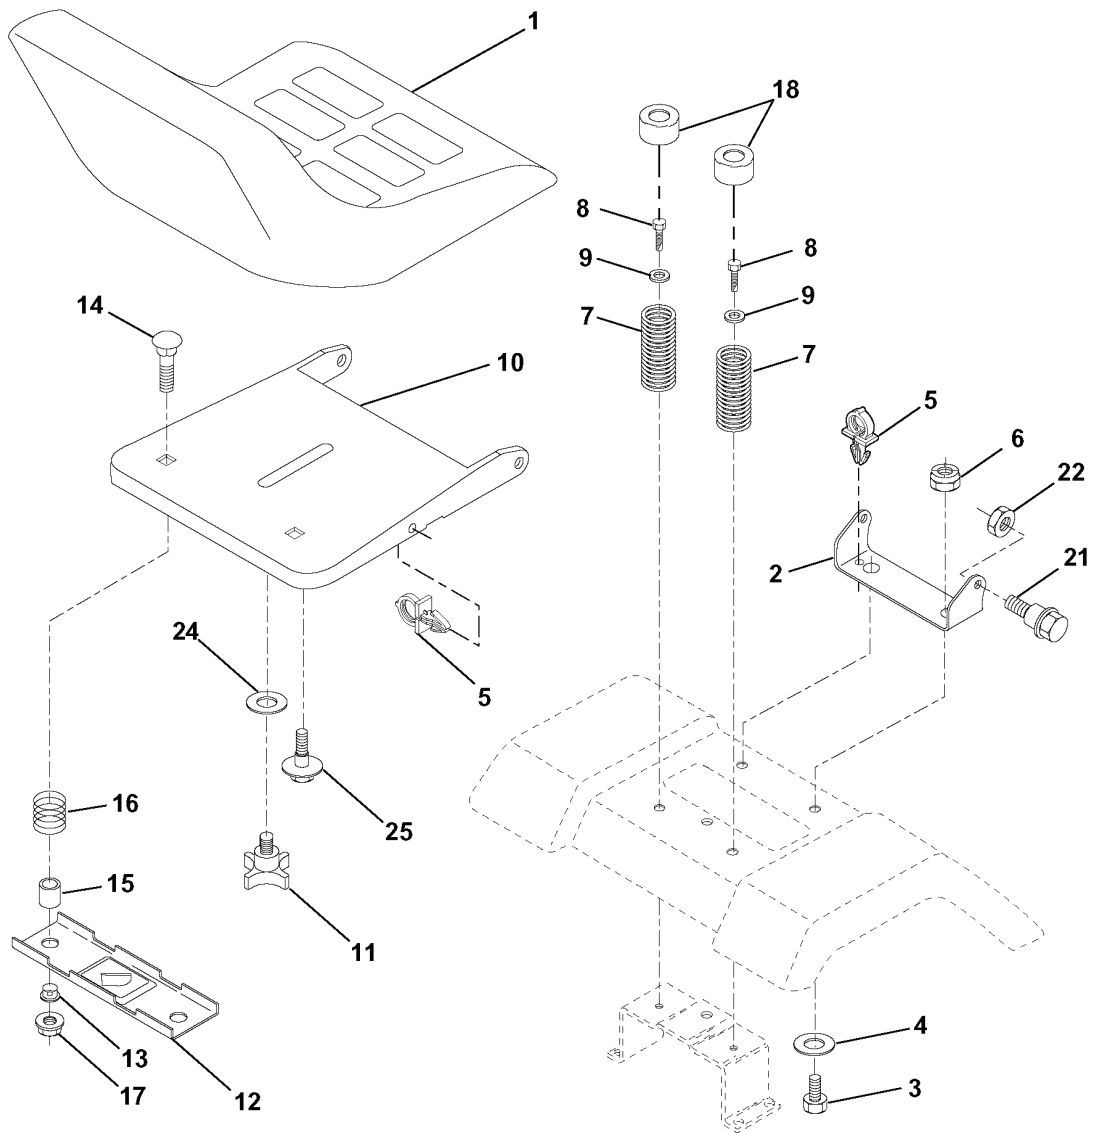

REPAIR PARTS

TRACTOR - MODEL NO. LTH130 (954140005D), PRODUCT NO. 954 14 00-05
MOWER LIFT

REF.	PART NO.	DESCRIPTION	REMARK	QTY.	KIT
1	532159460	WIRE		1	
2	532159471	LEVER		1	
3	532105767	PIN RETAINING SCREW		1	
4	812000002	RETAINER RING		1	
5	819211621	WASHER		1	
6	532120183	BEARING		1	
7	532109413	GRIP		1	
8	532124526	KNOB		1	
11	532139865	LINK		1	
12	532139866	LINK		1	
13	532124670	RETAINER RING		1	
15	532127218	LINK		1	
16	873350800	NUT		1	
17	532130171	BRACKET		1	
18	873800800	NUT		1	
19	532139868	LEVER		1	
20	532124660	CIRCLIP		1	
31	532140302	BEARING		1	
32	873540600	NUT		1	

REPAIR PARTS

TRACTOR - MODEL NO. LTH130 (954140005D), PRODUCT NO. 954 14 00-05
SEAT ASSEMBLY

REF.	PART NO.	DESCRIPTION	REMARK	QTY.	KIT
1	532140838	SEAT		1	
2	532140551	BRACKET		1	
3	874760616	BOLT		1	
4	819131610	WASHER		1	
5	532145006	CLIP		1	
6	873800600	NUT		1	
7	532124181	SPRING		1	
8	817490616	SCREW		1	
9	819131614	WASHER		1	
10	532155925	BRACKET		1	
11	532120068	KNOB		1	
12	532121246	BRACKET		1	
13	532121248	BUSHING		1	
14	872050412	BOLT		1	
15	532134300	SPACER		1	
16	532121250	SPRING		1	
17	532123976	LOCKNUT		1	
18	532124238	HUB CAP		1	
21	532153236	SCREW		1	
22	873800500	LOCK NUT		1	
24	819171912	WASHER		1	
25	532127018	BOLT		1	