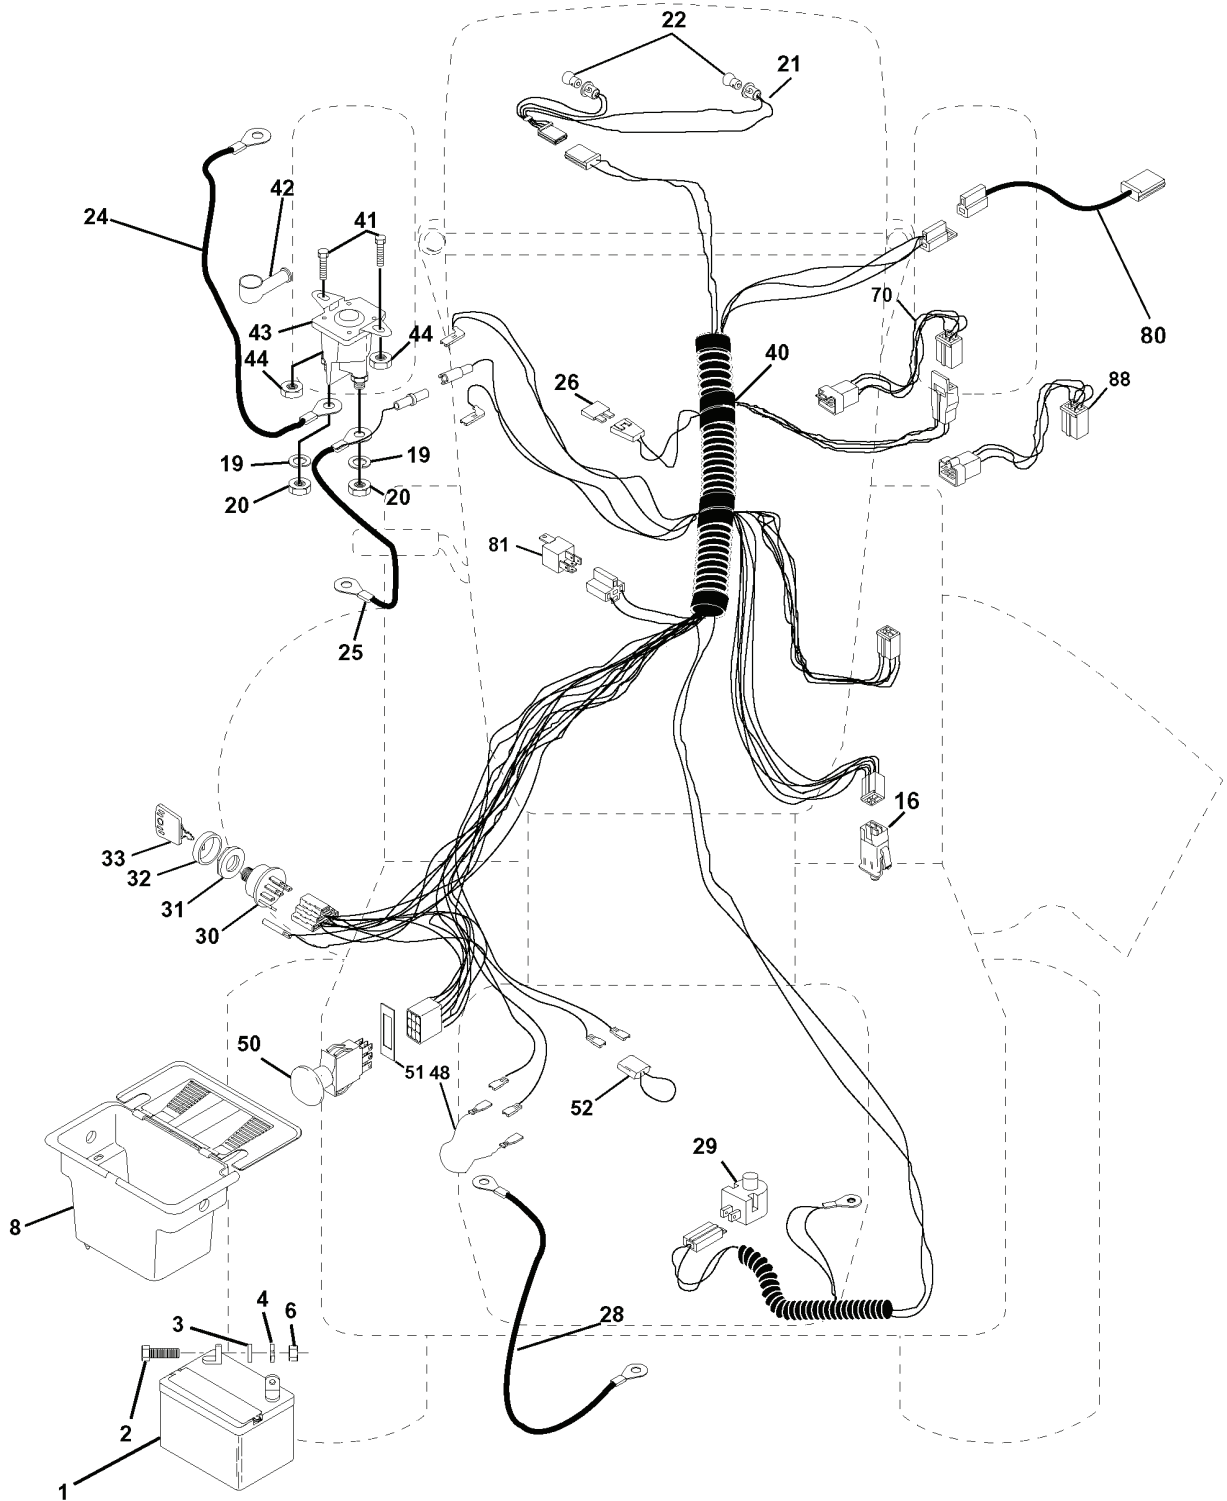

LTH130, 954140005D, 1998-02

SPARE PARTS LIST

REPAIR PARTS

TRACTOR - MODEL NO. LTH130 (954140005D), PRODUCT NO. 954 14 00-05
PEERLESS TRANSAXLE - MODEL NUMBER 205-035B

REF.	PART NO.	DESCRIPTION	REMARK	QTY.	KIT
36	790075	WASHER		1	
37	790007	PLATE		1	
38	799021	BRAKE LINING		1	
39	786026	STIFT		1	
40	792076A			1	
42	792073	SCREW		1	
42A	792085A			1	
43	792075			1	
44	790025	BREMSGEH[USE		1	
45	786066			1	
71	788069	SEALING RING		1	
79	792144	SPRING		1	
85	792154			1	
180	730229A			1	

REF.	PART NO.	DESCRIPTION	REMARK	QTY.	KIT
--	532145452	DECK SHELL		1	
--	532130794	MANDREL		1	

REPAIR PARTS

TRACTOR - MODEL NO. LTH130 (954140005D), PRODUCT NO. 954 14 00-05

ELECTRICAL

REF.	PART NO.	DESCRIPTION	REMARK	QTY.	KIT
1	532144925	BATTERY		1	
2	874760412	BOLT		1	
3	819091016	WASHER		1	
4	810040400	WASHER		1	
6	873220400	NUT		1	
8	532156417	BOX		1	
16	532153664	SWITCH		1	
19	810090400	WASHER		1	
20	873350400	NUT		1	
21	532136850	HARNNESS		1	
22	532004152	BULB		1	
24	532124780	CABLE		1	
25	532146147	CABLE		1	
26	532108824	FUSE		1	
28	532124773	CABLE		1	
29	532160784	SWITCH		1	
30	532140301	SWITCH		1	
31	532124211	NUT		1	
32	532141226	COVER		1	
33	532122147	KEY		1	
40	532160720	CABLE ASSY		1	
41	871110408	BOLT		1	
42	532131563	COVER		1	
43	532145673	SOLENOID		1	
44	873640400	NUT		1	
48	532140844	ADAPTER		1	
50	532154959	SWITCH		1	
51	532140405	FRAME		1	
52	532141940	WIRE		1	
70	532142621	HARNNESS		1	
80	532146685	CABLE ASSY		1	
81	532109748	RELAY		1	