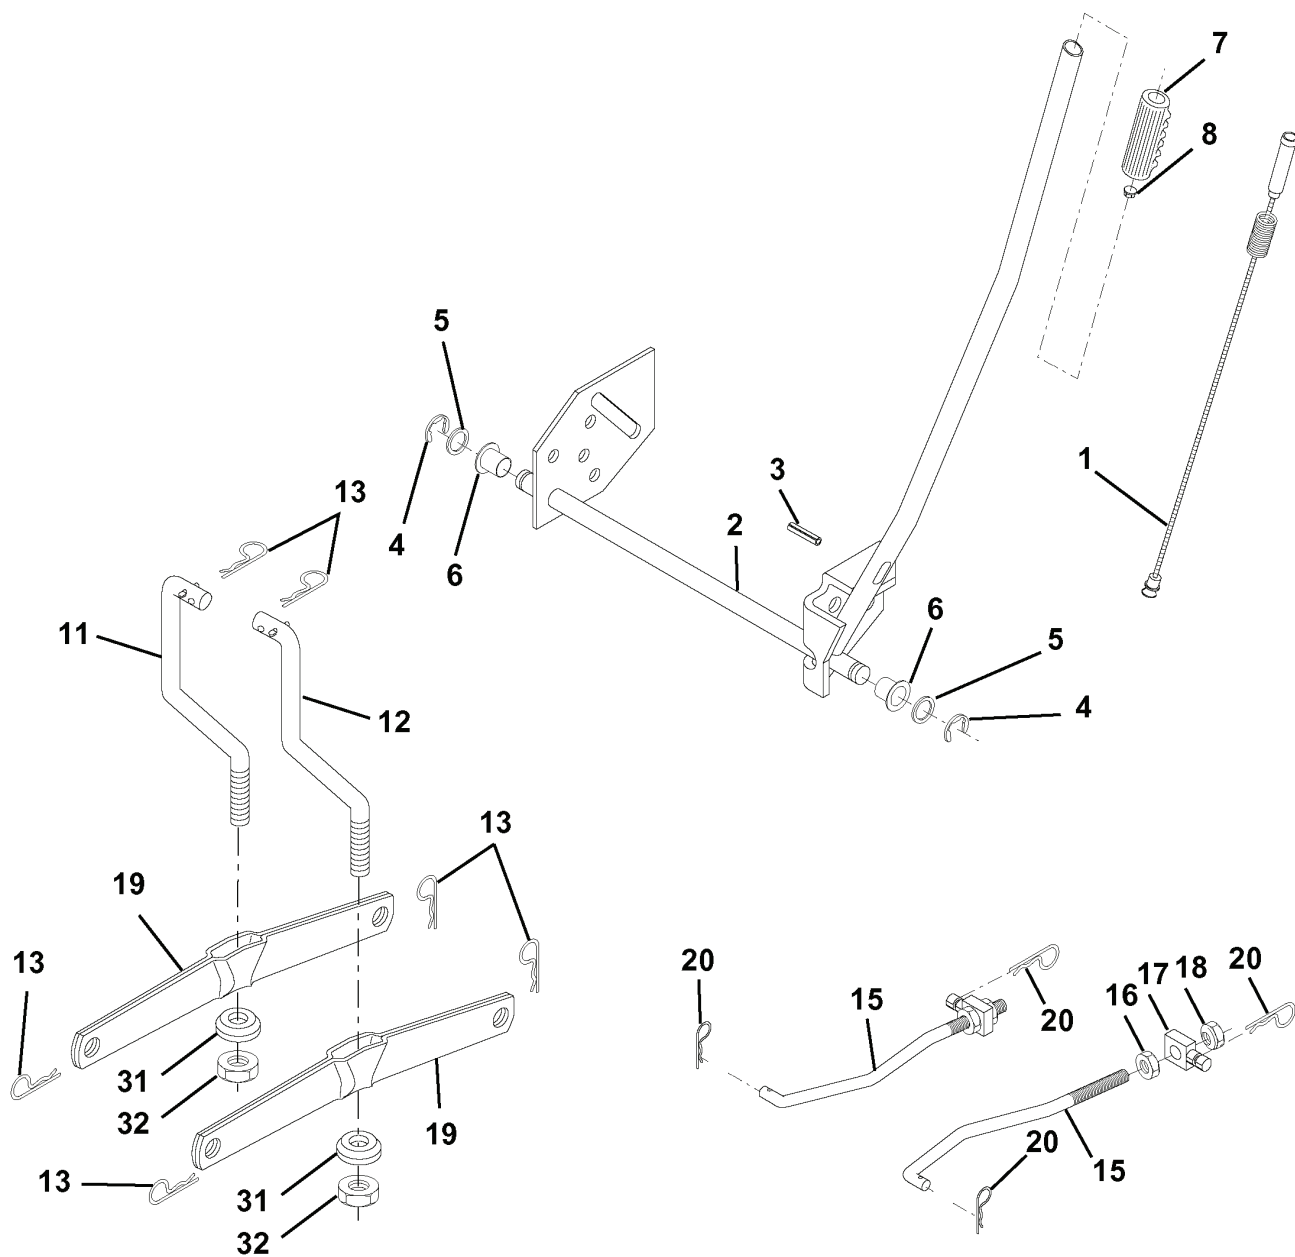

REPAIR PARTS

TRACTOR - MODEL NO. LTH130 (954140005D), PRODUCT NO. 954 14 00-05
MOWER LIFT

REF.	PART NO.	DESCRIPTION	REMARK	QTY.	KIT
1	532159460	WIRE		1	
2	532159471	LEVER		1	
3	532105767	PIN RETAINING SCREW		1	
4	812000002	RETAINER RING		1	
5	819211621	WASHER		1	
6	532120183	BEARING		1	
7	532109413	GRIP		1	
8	532124526	KNOB		1	
11	532139865	LINK		1	
12	532139866	LINK		1	
13	532124670	RETAINER RING		1	
15	532127218	LINK		1	
16	873350800	NUT		1	
17	532130171	BRACKET		1	
18	873800800	NUT		1	
19	532139868	LEVER		1	
20	532124660	CIRCLIP		1	
31	532140302	BEARING		1	
32	873540600	NUT		1