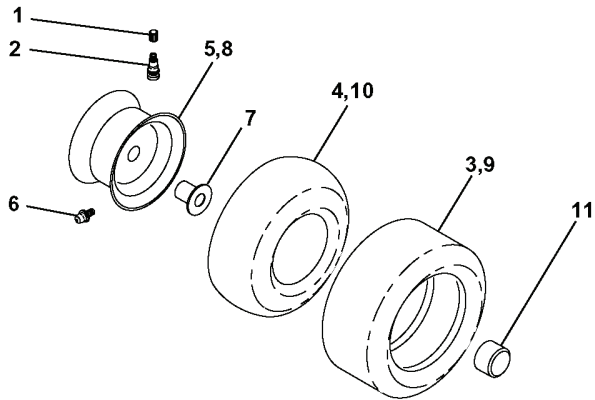

REPAIR PARTS

TRACTOR - MODEL NO. LTH130 (954140005D), PRODUCT NO. 954 14 00-05
MOWER LIFT

REF.	PART NO.	DESCRIPTION	REMARK	QTY.	KIT
1	532159460	WIRE		1	
2	532159471	LEVER		1	
3	532105767	PIN RETAINING SCREW		1	
4	812000002	RETAINER RING		1	
5	819211621	WASHER		1	
6	532120183	BEARING		1	
7	532109413	GRIP		1	
8	532124526	KNOB		1	
11	532139865	LINK		1	
12	532139866	LINK		1	
13	532124670	RETAINER RING		1	
15	532127218	LINK		1	
16	873350800	NUT		1	
17	532130171	BRACKET		1	
18	873800800	NUT		1	
19	532139868	LEVER		1	
20	532124660	CIRCLIP		1	
31	532140302	BEARING		1	
32	873540600	NUT		1	

REPAIR PARTS

TRACTOR - MODEL NO. LTH130 (954140005D), PRODUCT NO. 954 14 00-05
SEAT ASSEMBLY

REF.	PART NO.	DESCRIPTION	REMARK	QTY.	KIT
1	532140838	SEAT		1	
2	532140551	BRACKET		1	
3	874760616	BOLT		1	
4	819131610	WASHER		1	
5	532145006	CLIP		1	
6	873800600	NUT		1	
7	532124181	SPRING		1	
8	817490616	SCREW		1	
9	819131614	WASHER		1	
10	532155925	BRACKET		1	
11	532120068	KNOB		1	
12	532121246	BRACKET		1	
13	532121248	BUSHING		1	
14	872050412	BOLT		1	
15	532134300	SPACER		1	
16	532121250	SPRING		1	
17	532123976	LOCKNUT		1	
18	532124238	HUB CAP		1	
21	532153236	SCREW		1	
22	873800500	LOCK NUT		1	
24	819171912	WASHER		1	
25	532127018	BOLT		1	

REPAIR PARTS

TRACTOR - MODEL NO. LTH130 (954140005D), PRODUCT NO. 954 14 00-05

WHEELS & TIRES

REF.	PART NO.	DESCRIPTION	REMARK	QTY.	KIT
1	532059192	CAP VALVE		1	
2	532065139	NIPPLE		1	
3	532106222	TIRE		1	
4	532059904	HOSE		1	
5	532138336	RIM		1	
6	532124957	FITTING		1	
7	532124959	BEARING		1	
8	532138337	RIM SPROCKET		1	
9	532124635	TIRE		1	
10	532124926	HOSE		1	
11	532104757	HUB CAP		1	
--	532144334	SEALING FOAM		1	