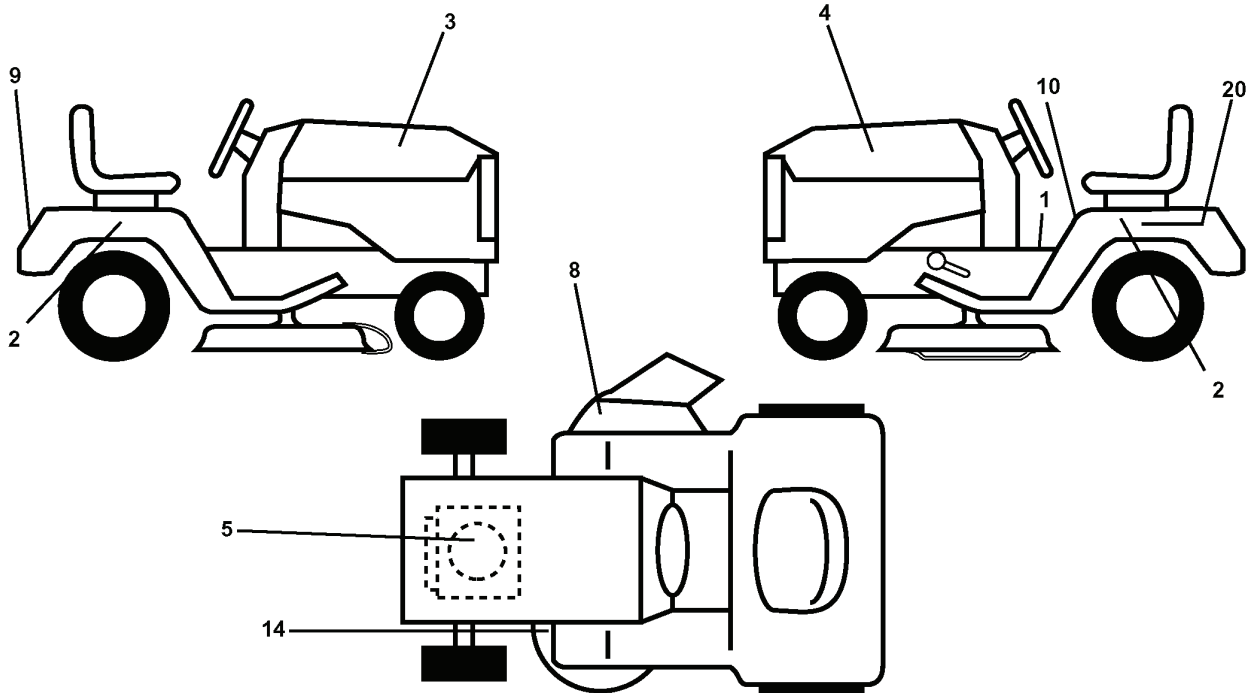

REF.	PART NO.	DESCRIPTION	REMARK	QTY.	KIT
--	532145452	DECK SHELL		1	
--	532130794	MANDREL		1	

REPAIR PARTS

TRACTOR - MODEL NO. LTH130 (954140005D), PRODUCT NO. 954 14 00-05

ELECTRICAL

REF.	PART NO.	DESCRIPTION	REMARK	QTY.	KIT
1	532144925	BATTERY		1	
2	874760412	BOLT		1	
3	819091016	WASHER		1	
4	810040400	WASHER		1	
6	873220400	NUT		1	
8	532156417	BOX		1	
16	532153664	SWITCH		1	
19	810090400	WASHER		1	
20	873350400	NUT		1	
21	532136850	HARNNESS		1	
22	532004152	BULB		1	
24	532124780	CABLE		1	
25	532146147	CABLE		1	
26	532108824	FUSE		1	
28	532124773	CABLE		1	
29	532160784	SWITCH		1	
30	532140301	SWITCH		1	
31	532124211	NUT		1	
32	532141226	COVER		1	
33	532122147	KEY		1	
40	532160720	CABLE ASSY		1	
41	871110408	BOLT		1	
42	532131563	COVER		1	
43	532145673	SOLENOID		1	
44	873640400	NUT		1	
48	532140844	ADAPTER		1	
50	532154959	SWITCH		1	
51	532140405	FRAME		1	
52	532141940	WIRE		1	
70	532142621	HARNNESS		1	
80	532146685	CABLE ASSY		1	
81	532109748	RELAY		1	

REPAIR PARTS

TRACTOR - MODEL NO. LTH130 (954140005D), PRODUCT NO. 954 14 00-05

DECALS

REF.	PART NO.	DESCRIPTION	REMARK	QTY.	KIT
1	532157032	DECAL		1	
2	532157007	DECAL		1	
3	532150725	DECAL		1	
4	532150726	DECAL		1	
8	532137259	DECAL		1	
9	532150617	DECAL		1	
10	532157140	DECAL		1	
14	532160396	DECAL		1	
20	532145005	DECAL		1	
--	532154515	FOOT REST		1	
--	532154516	FOOT REST		1	
--	532138311	DECAL		1	
--	532142341	DECAL		1	
--	LSB42			1	
--	LC05	WHEEL WEIGHTS (PAIR)		1	
--	LBD48	SNOW BLADE		1	