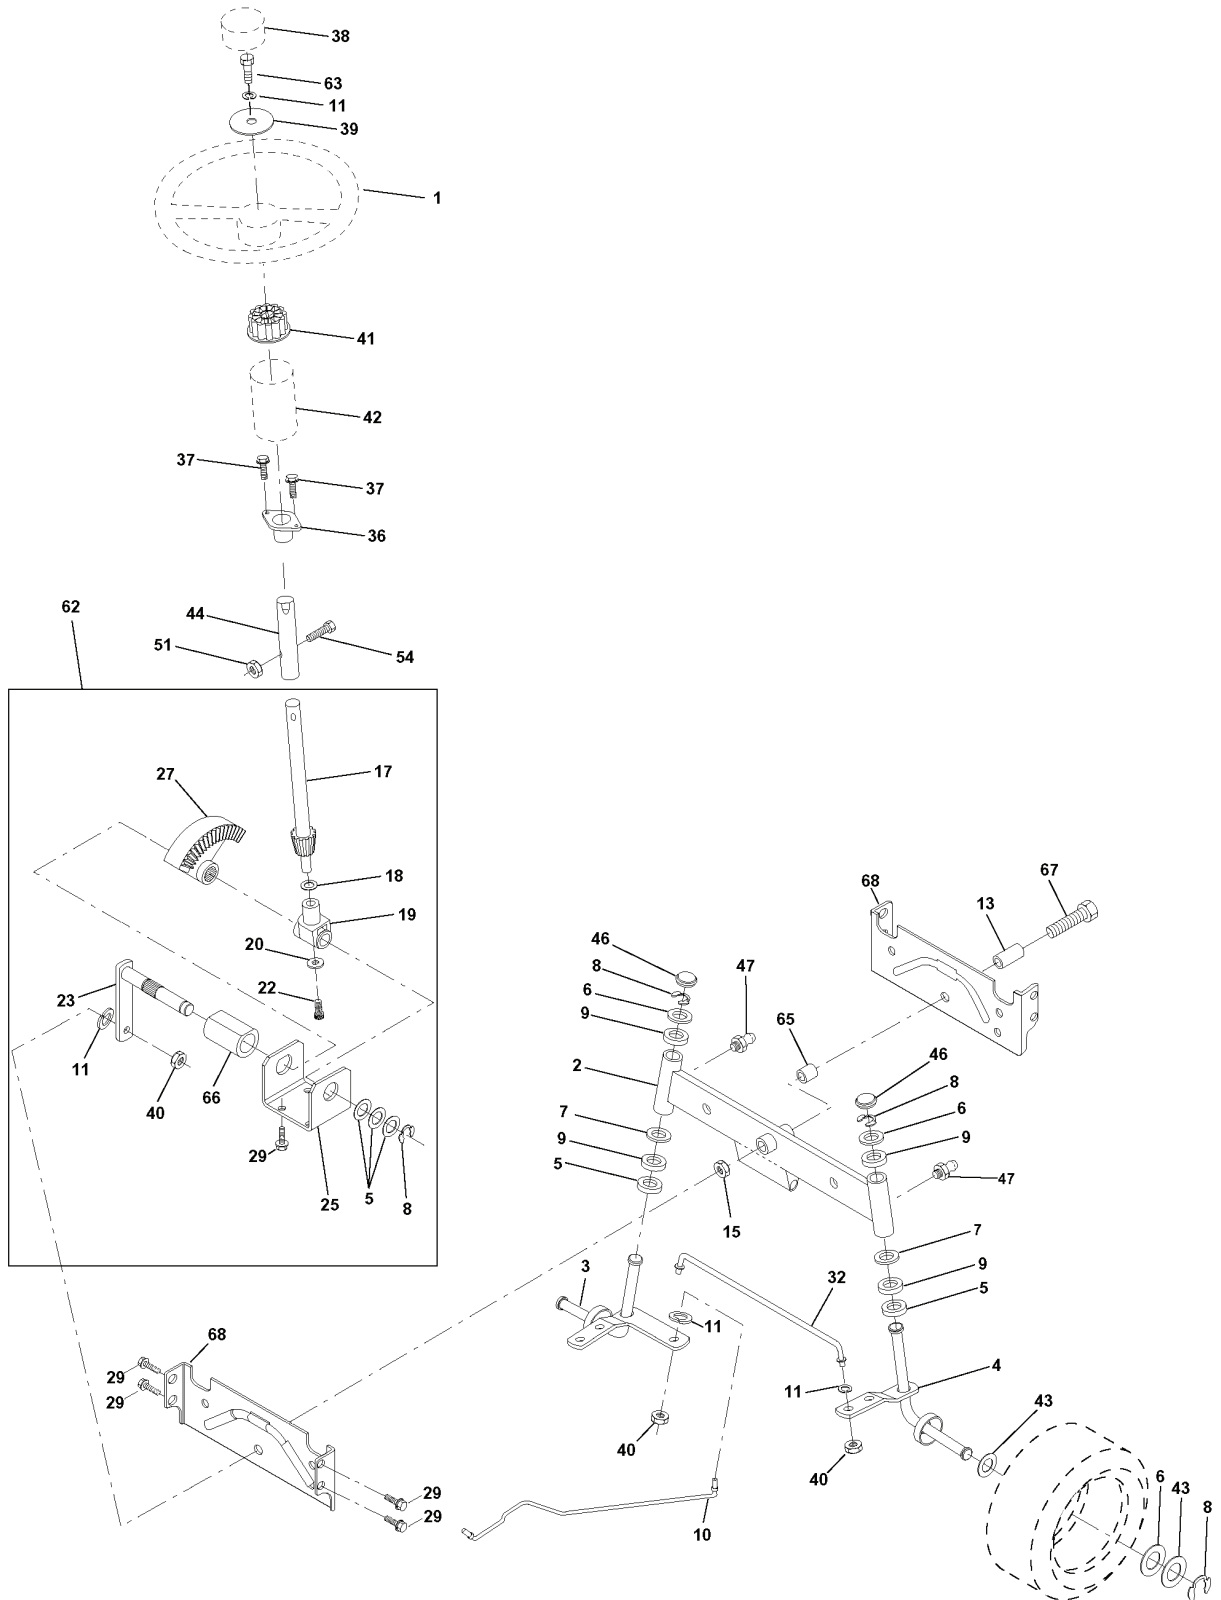

REPAIR PARTS

TRACTOR - MODEL NO. LTH130 (954140005D), PRODUCT NO. 954 14 00-05
STEERING ASSEMBLY

REF.	PART NO.	DESCRIPTION	REMARK	QTY.	KIT
1	532124415	STEERING WHEEL		1	
2	532137094	SHAFT		1	
3	532157479	SPINDLE		1	
4	532157478	SPINDLE		1	
5	532124931	WASHER		1	
6	532121748	WASHER		1	
7	819272016	WASHER		1	
8	812000029	RETAINER RING		1	
9	532124937	BEARING COL. STRG.		1	
10	532154432	LINK		1	
11	810040600	WASHER		1	
13	532154779	SPACER		1	
15	873901000	NUT		1	
17	532156546	SHAFT		1	
18	532057079	WASHER		1	
19	532124035	BRACKET		1	
20	532126684	SHIM		1	
22	871200410	SCREW		1	
23	532127501	SHAFT		1	
25	532154406	BRACKET		1	
27	532136874	ECCENTRIC DISC		1	
29	817490612	SCREW		1	
32	532137347	ROD		1	
36	532155099	BUSHING		1	
37	532152927	SCREW		1	
38	532124416	INSERT		1	
39	819133808	WASHER		1	
40	532124701	NUT		1	
41	532100711	ADAPTER		1	
42	532155092	SLEEVE		1	
43	532121749	WASHER		1	
44	532153720	STEERING PINION		1	
46	532121232	HUB CAP		1	
47	532124836	NIPPLE		1	
51	873800500	LOCK NUT		1	
53	873680600	NUT		1	
54	874780520	BOLT		1	
62	532156594	STEERING GEAR, KIT		1	
63	874780616	BOLT		1	
65	532154780	BUSHING		1	
66	532154404	BUSHING		1	
67	874781044	SCREW		1	
68	532154429	SHAFT		1	
69	532160367	SPACER		1	
70	874780636	BOLT		1