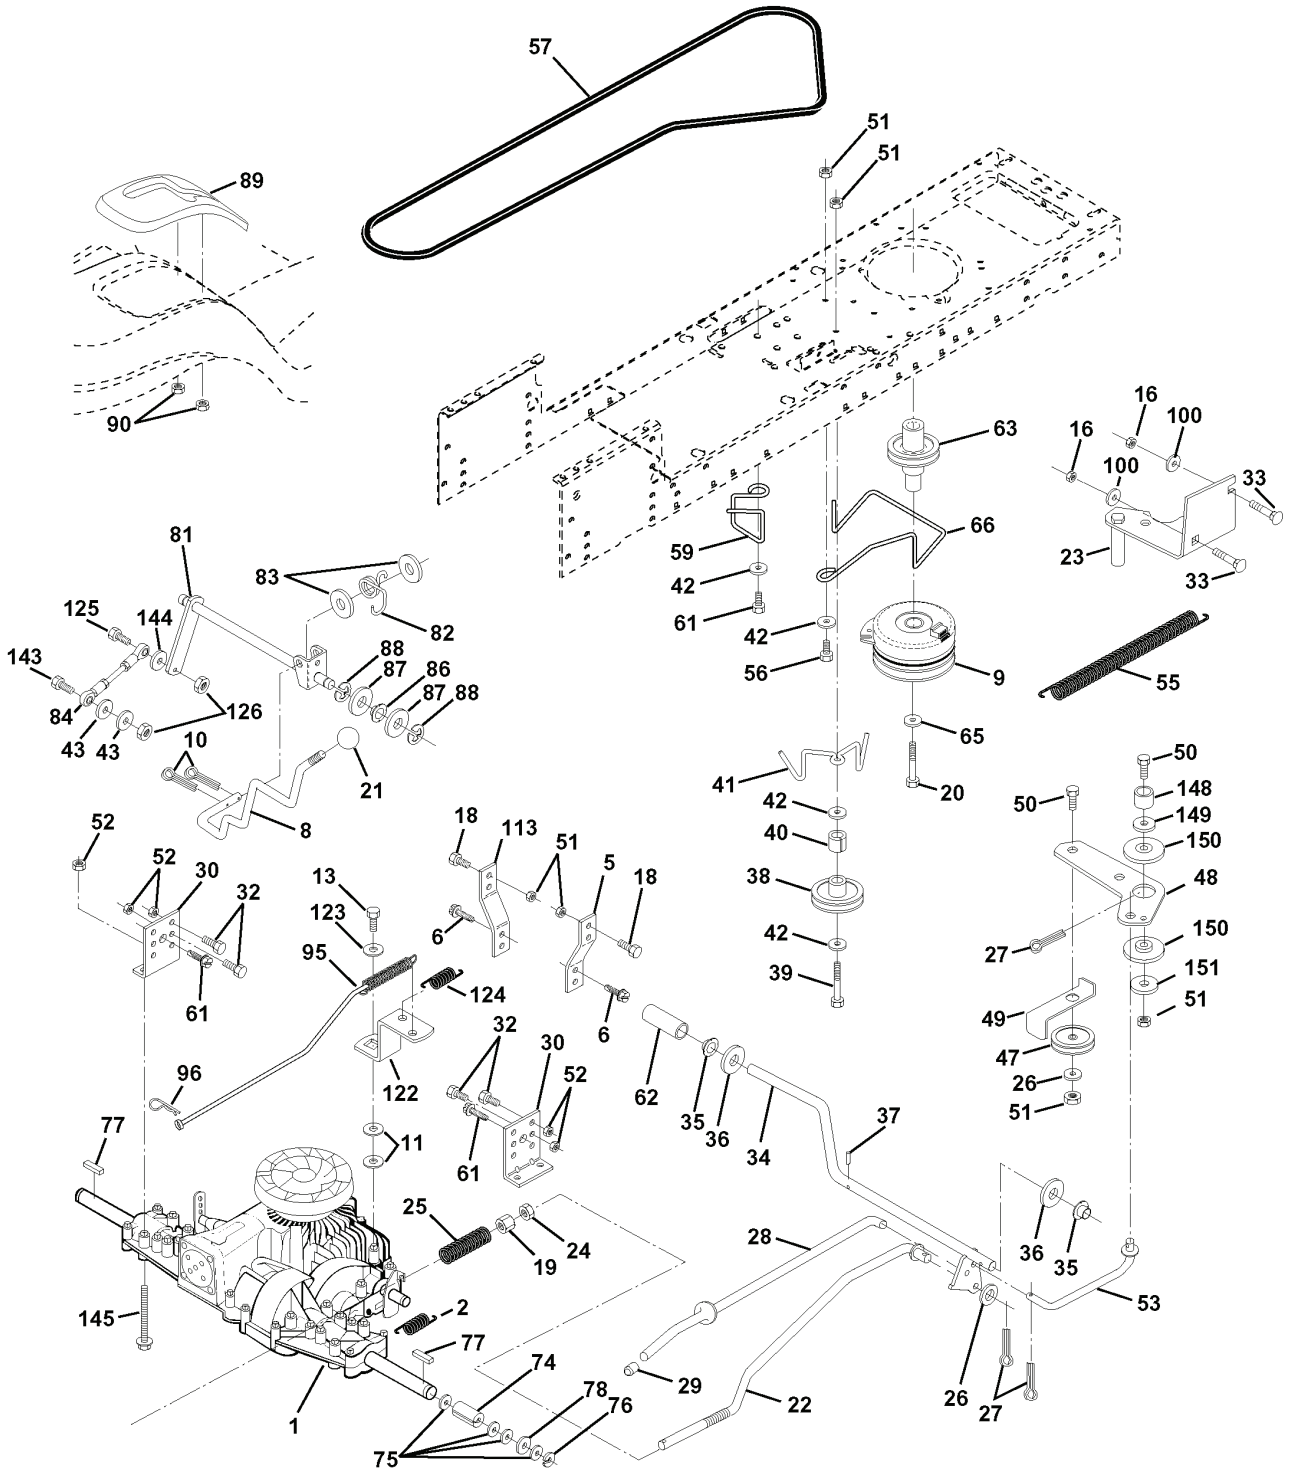

REPAIR PARTS

TRACTOR - MODEL NO. LTH130 (954140005D), PRODUCT NO. 954 14 00-05

DRIVE

REF.	PART NO.	DESCRIPTION	REMARK	QTY.	KIT
2	532146682	SPRING		1	
5	532121520	BRACKET		1	
6	817490512	SCREW		1	
8	532154792	ROD		1	
9	532145028	CLUTCH		1	
10	876020416	SPLIT PIN		1	
11	532105701	WASHER		1	
13	874550412	BOLT		1	
15	874490544	SCREW		1	
16	873800500	LOCK NUT		1	
18	874780616	BOLT		1	
19	873800600	NUT		1	
20	532150280	SCREW		1	
21	532121274	KNOB		1	
22	532130804	ROD		1	
23	532154978	BRACKET		1	
24	873350600	NUT		1	
25	532106888	SPRING		1	
26	819131316	WASHER		1	
27	876020412	SPLIT PIN		1	
28	532145204	ROD		1	
29	532071673	COVER		1	
30	532130807	BRACKET		1	
32	874760512	BOLT		1	
33	872140506	BOLT		1	
34	532155071	SHAFT		1	
35	532120183	BEARING		1	
36	819211616	WASHER		1	
37	532124963	PIN RETAINING SCREW		1	
38	532123674	PULLEY		1	
39	874760644	BOLT		1	
40	532124965	SPACER		1	
41	532154777	TENSIONER		1	
42	819131312	WASHER		1	
43	819111012	WASHER		1	
47	532127783	PULLEY		1	
48	532154604	GUIDE		1	
49	532123205	BELT GUIDE		1	
50	874760624	BOLT		1	
51	873680600	NUT		1	
52	873680500	NUT		1	
53	532105710	LINK		1	
55	532105709	SPRING		1	
56	874760620	BOLT		1	
57	532156971	V-BELT		1	
59	532140312	BELT GUIDE		1	
61	817490612	SCREW		1	
62	532124872	PEDAL RUBBER		1	
63	532145868	PULLEY		1	
65	810040700	WASHER		1	
66	532154778	TENSIONER		1	
75	532121749	WASHER		1	
76	812000001	RETAINER RING		1	
77	532123583	KEY		1	
78	532121748	WASHER		1	
82	532123782	TORSION SPRING		1	
83	819171216	WASHER		1	
86	532071208	BUSHING		1	
87	819212016	WASHER		1	
88	812000008	CLIP		1	
89	532154882	BRACKET		1	
90	532124346	NUT		1	
95	532156970	TIGE HYDROSTATIQUE	156970	1	
96	532124788	RETAINER RING		1	
100	819111216	WASHER		1	
113	532127285	BRACKET		1	
118	532154774	SPACER		1	
121	532154419	CLUTCH		1	
122	532156963	PLATE		1	
123	819091016	WASHER		1	
124	532156967	RECOIL SPRING		1	
125	874780516	BOLT		1	
126	532124949	NUT		1	
143	874780520	BOLT		1