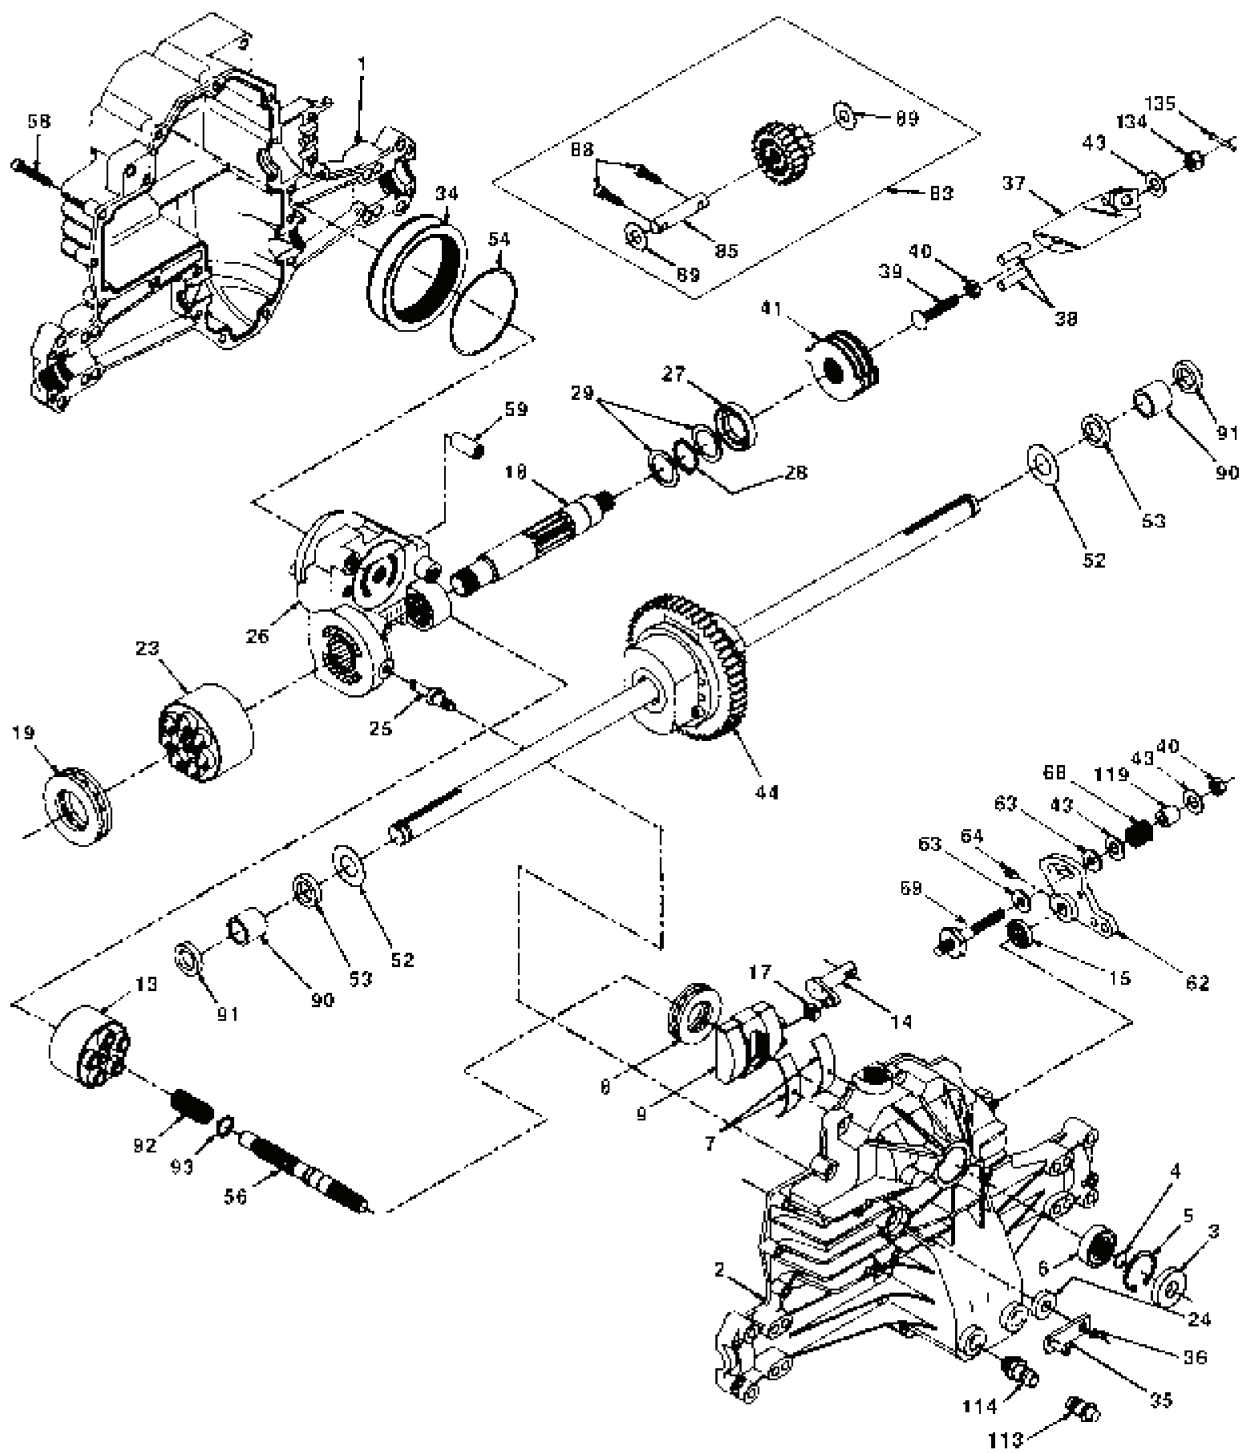

REPAIR PARTS

TRACTOR - - MODEL NO. LTH140 (954001192B)

HYDRO-GEAR TRANSAXLE - MODEL NO. 310-0750

REF.	PART NO.	DESCRIPTION	REMARK	QTY.	KIT
1	532142930	HOUSING		1	
2	532142931	HOUSING		1	
3	532142932	SEALING		1	
4	532142928	RETAINER RING		1	
5	532142933	SLEEVE		1	
6	532142934	BEARING		1	
7	532142935	BEARING		1	
8	532142936	BEARING		1	
9	532142937	PLATE		1	
13	532142938	BLOCK		1	
14	532142939	LEVER		1	
15	532142940	SEALING		1	
17	532142941	GUIDE		1	
18	532142942	MOTOR SHAFT		1	
19	532142943	BEARING		1	
23	532142944	BLOCK		1	
24	532142945	SEALING		1	
25	532142946	VALVE		1	
26	532142947	JEU SECTION CENTRALE		1	
27	532142948	SEALING		1	
28	532142949	RING		1	
29	532142950	WASHER		1	
34	532142951	OIL FILTER		1	
35	532142952	LEVER		1	
36	532142953	RING		1	
37	532142954	LEVER		1	
38	532142955	PIN RETAINING SCREW		1	
39	532142956	BOLT		1	
40	532142957	LOCKNUT		1	
41	532142958	BRAKE ROTOR/STATOR KIT		1	
43	532142884	WASHER		1	
44	532142959	KIT DIFFERENTIEL		1	
52	532142960	WASHER		1	
53	532142961	SEALING		1	
54	532142962	O-RING		1	
56	532142963	SHAFT		1	
58	532142964	BOLT		1	
59	532142965	PIN RETAINING SCREW		1	
62	532142966	LEVER		1	
63	532142967	DAMPER		1	
64	532142920	SCREW		1	
68	532142969	SPRING		1	
69	532144610	STUD		1	
83	532142971	BEARING		1	
85	532142972	JACK SHAFT		1	
88	532142973	SCREW		1	
89	532142974	WASHER		1	
90	532142975	SLEEVE		1	
91	532142976	SEALING		1	
92	532142977	SPRING		1	
93	532142978	WASHER		1	
113	532142917	VALVE		1	
114	532142918	NIPPLE		1	
119	532142980	SPACER		1	
134	532144607	NUT		1	
135	532144608	PIN RETAINING SCREW		1