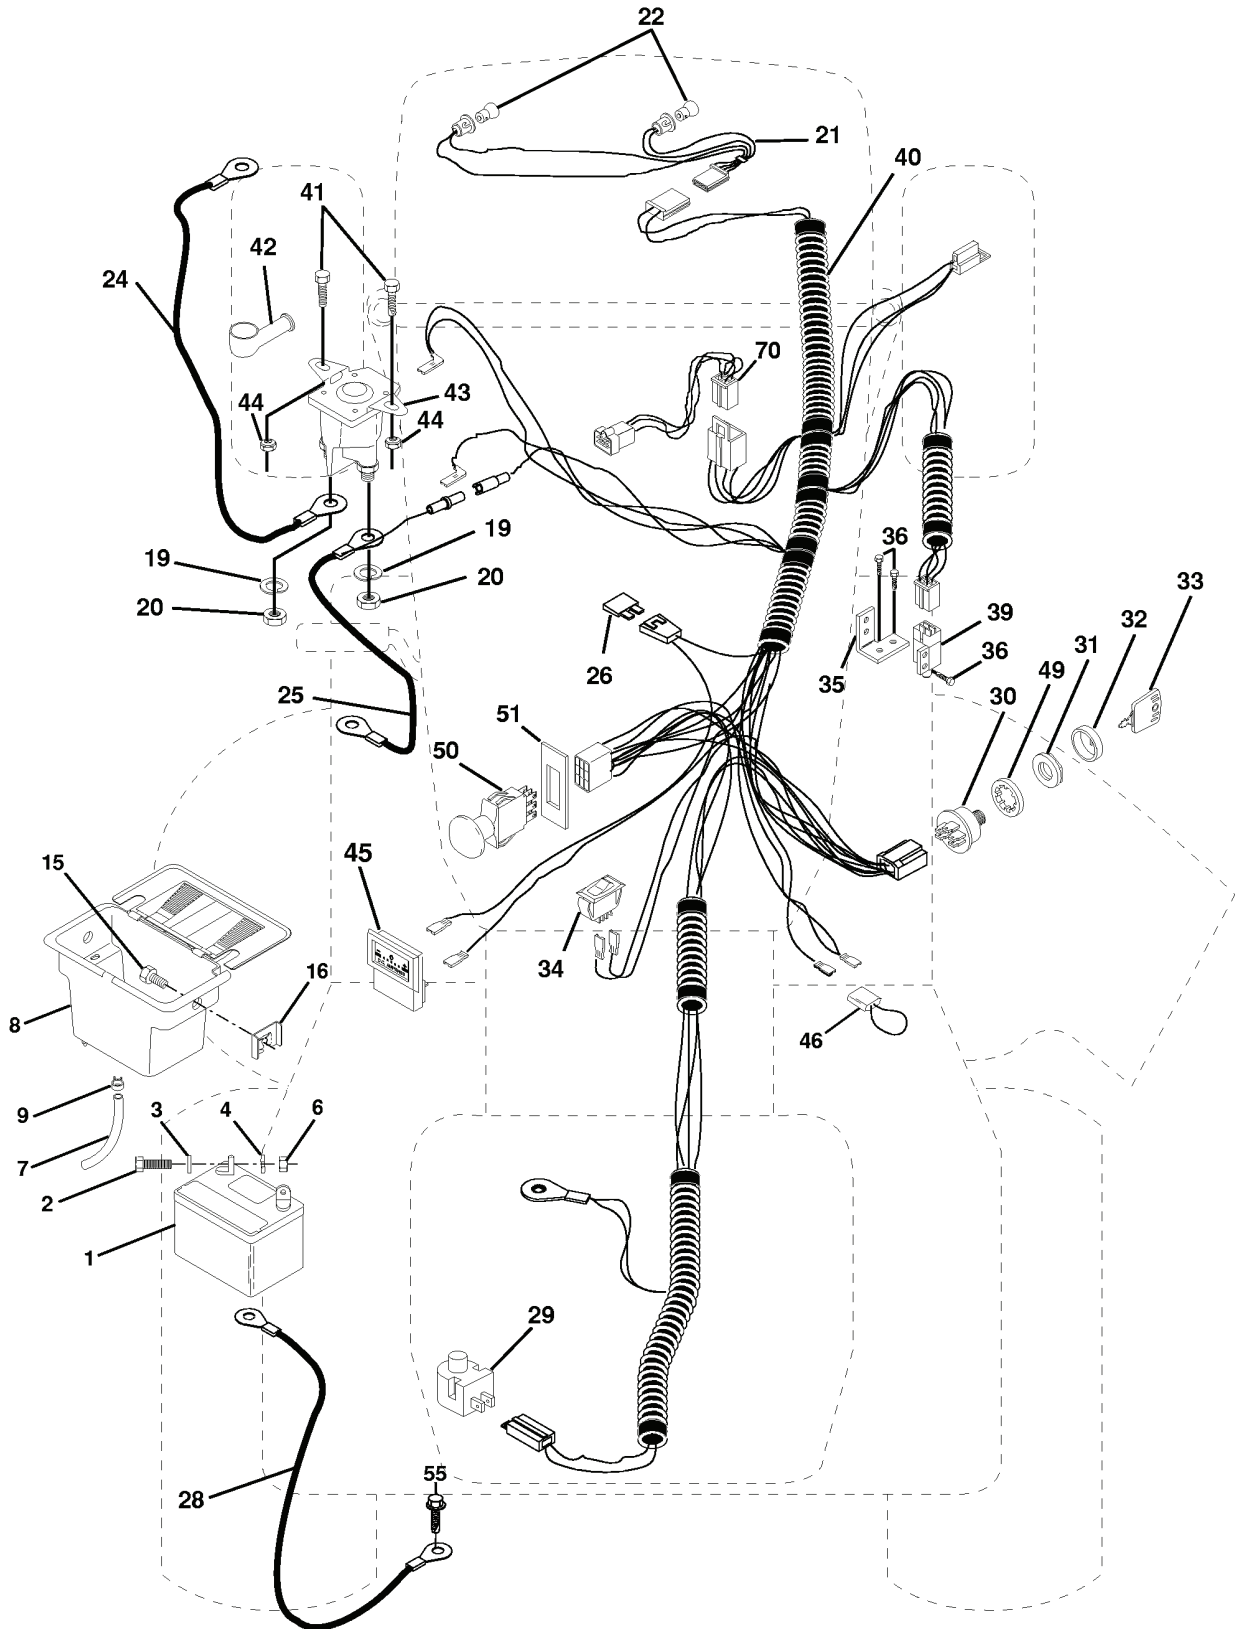

LTH140, 954001192B, 1998-05

SPARE PARTS LIST

REPAIR PARTS

TRACTOR -- MODEL NO. LTH140 (954001192B)

DECALS

REF.	PART NO.	DESCRIPTION	REMARK	QTY.	KIT
1	532138956	DECAL		1	
2	532140863	DECAL		1	
3	532140728	DECAL		1	
4	532140729	DECAL		1	
6	532140865	DECAL		1	
7	532131582	DECAL		1	
8	532133795	DECAL		1	
9	532101892	DECAL		1	
10	532137259	DECAL		1	
11	532125989	DECAL		1	
12	532142337	DECAL		1	
13	532140837	DECAL		1	
14	532136832	DECAL		1	
16	532145005	DECAL		1	
	532145246	FOOT REST		1	
	532138311	DECAL		1	
	532142341	DECAL		1	
	532145247	BRACKET		1	
	532147921	OPERATORS MANUAL		1	
	LC06	TIRE CHAINS		1	
	LBD48	SNOW BLADE		1	
	CE42	9540406-04 GRASS CATCHER 42 LT		1	
	LC05	WHEEL WEIGHTS (PAIR)		1	
	LSB42			1	
	MK420	KIT.MULCHING 42" VENTED		1	

REPAIR PARTS

TRACTOR - - MODEL NO. LTH140 (954001192B)

ELECTRICAL

REF.	PART NO.	DESCRIPTION	REMARK	QTY.	KIT
1	532144926	BATTERY		1	
2	874760412	BOLT		1	
3	819091016	WASHER		1	
4	810040400	WASHER		1	
5	532121264	COVER		1	
6	873220400	NUT		1	
7	532109238	HOSE		1	
8	532144940	BOX		1	
9	532109596	CLAMP		1	
15	532144935	SCREW		1	
16	532145355	NUT		1	
19	810090400	WASHER		1	
20	873350400	NUT		1	
21	532136850	HARNESS		1	
22	532004152	BULB		1	
23	811150400	LOCKWASHER		1	
24	532146136	CABLE		1	
26	532108824	FUSE		1	
28	532124773	CABLE		1	
29	532121305	SWITCH		1	
30	532144921	SWITCH		1	
31	532140400	NUT		1	
32	532141226	COVER		1	
33	532140401	KEY		1	
34	532110712	SWITCH		1	
35	532108236	BRACKET		1	
36	817021008	SCREW		1	
39	532109553	SWITCH		1	
40	532145493	HARNESS		1	
41	871110412	BOLT		1	
42	532131563	COVER		1	
43	532145673	SOLENOID		1	
44	873510400	NUT		1	
45	532122822	METER		1	
46	532141940	WIRE		1	
49	811151000	WASHER		1	
50	532140404	SWITCH		1	
51	532140405	FRAME		1	
70	532140426	HARNESS		1	