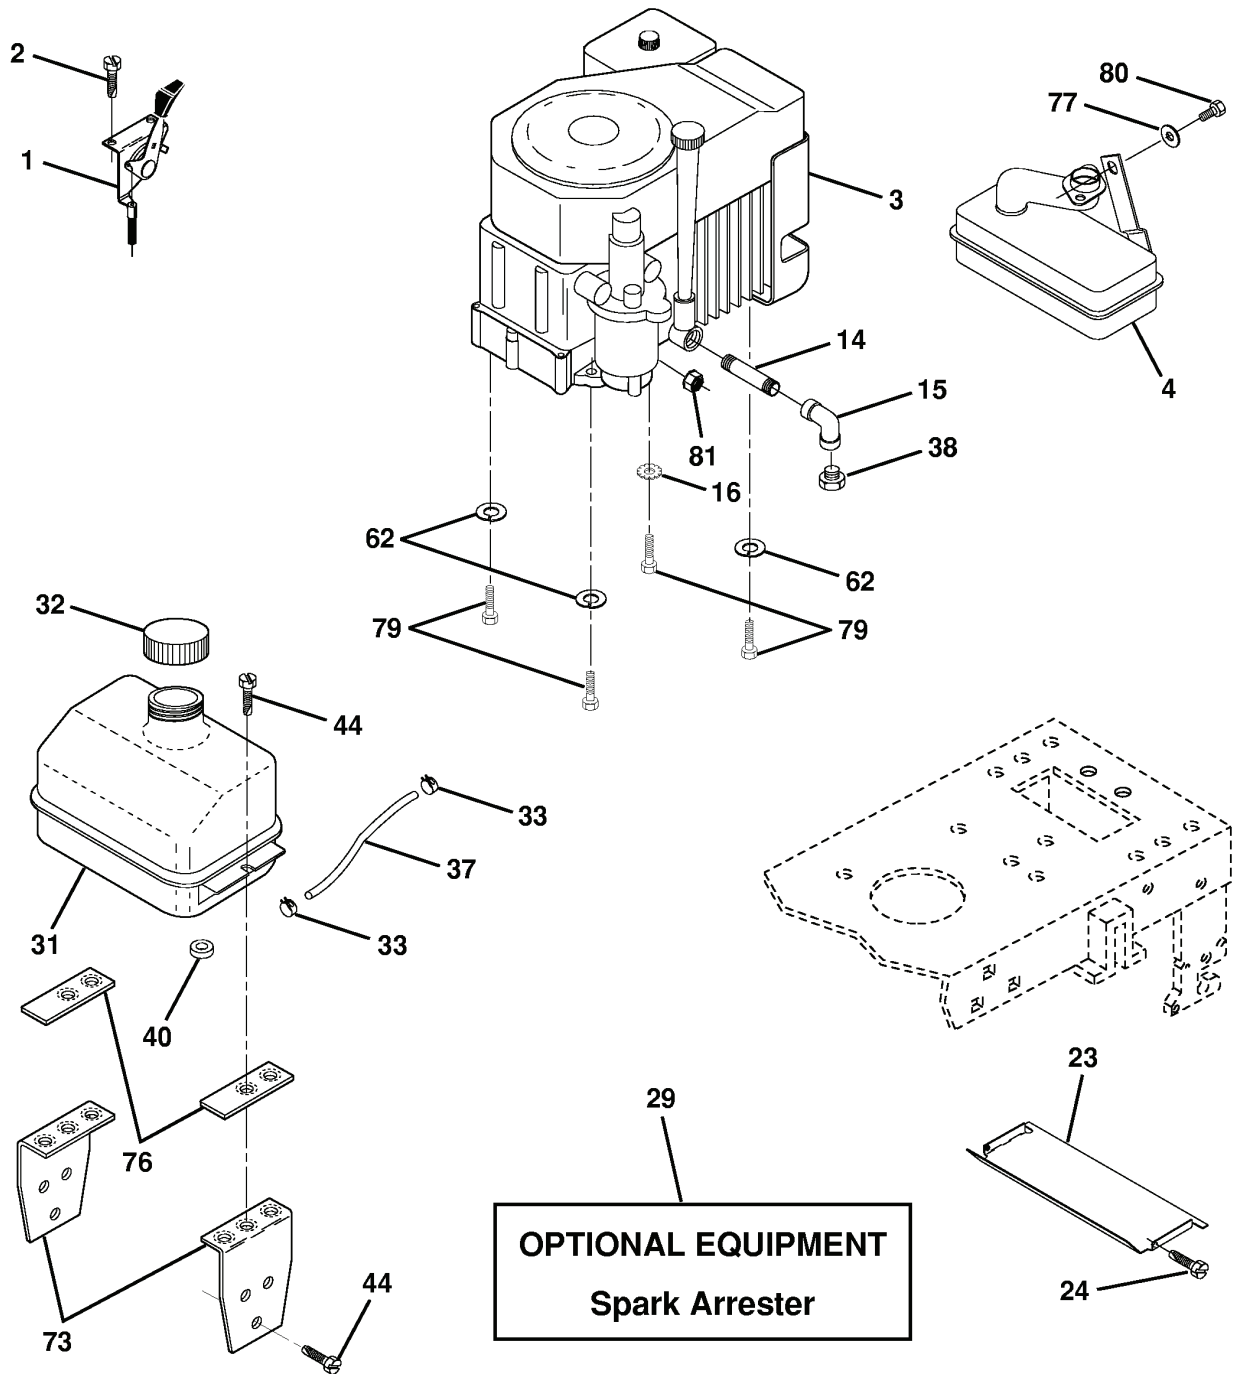

REPAIR PARTS

TRACTOR - - MODEL NO. LTH140 (954001192B)

ENGINE

REF.	PART NO.	DESCRIPTION	REMARK	QTY.	KIT
1	532132753	THROTTLE TRIGGER		1	
2	817720410	SCREW		1	
4	532137350	MUFFLER		1	
14	813280328	PIPENIPPLE		1	
15	813200300	ELBOW		1	
16	811050600	WASHER		1	
23	532128953	MUFFLER COVER		1	
24	817021008	SCREW		1	
29	532137180	SPARK ARRESTER KIT		1	
31	532109202	TANK		1	
32	532140527	FUEL CAP		1	
33	532123487	HOSE CLAMP		1	
37	532101335	LINE FUEL LT12/38		1	
40	532110436	GROMMET		1	
44	817490612	SCREW		1	
62	810040500	WASHER		1	
73	532128229	BRACKET		1	
76	532128230	CLAMP		1	
77	819101216	WASHER		1	
79	532125398	BOLT		1	
80	874760508	BOLT		1	
81	873510400	NUT		1