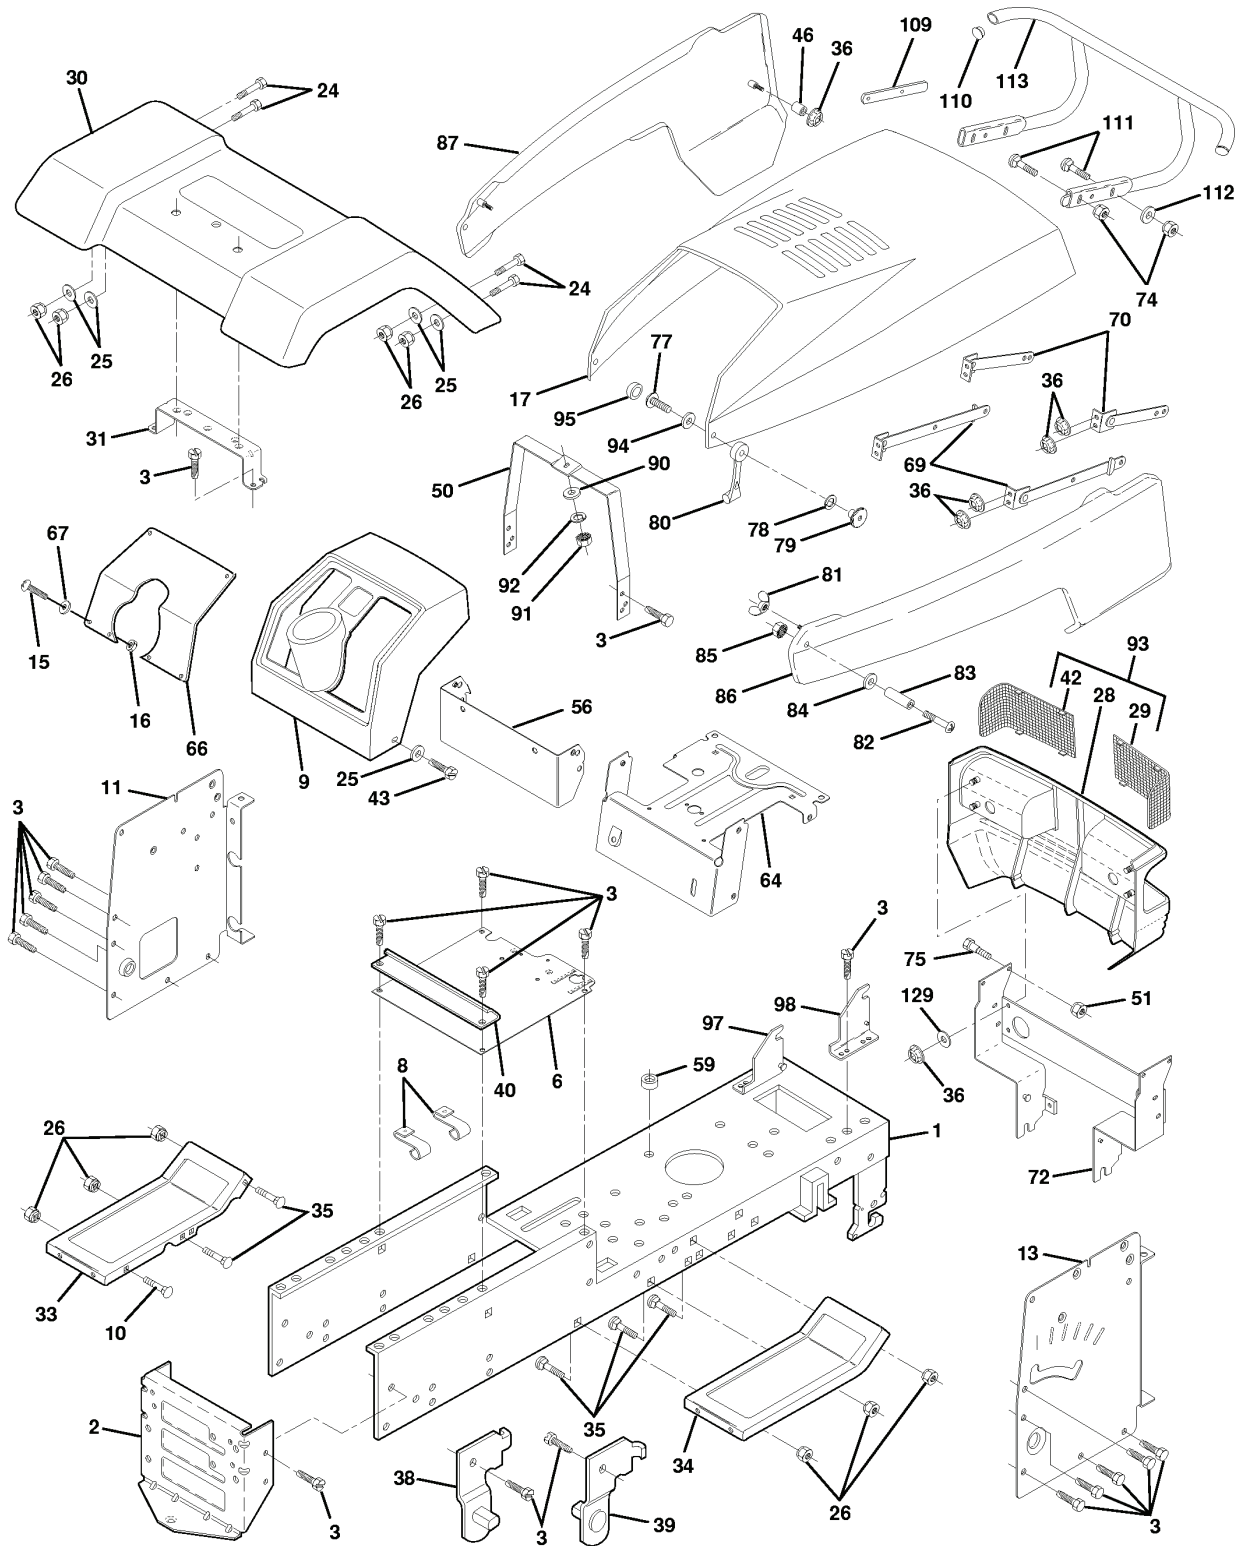

REPAIR PARTS

TRACTOR - - MODEL NO. LTH140 (954001192B)

CHASSIS AND ENCLOSURES

REF.	PART NO.	DESCRIPTION	REMARK	QTY.	KIT
1	532145501	CHASSIS		1	
2	532140356	DRAWBAR		1	
3	817490612	SCREW		1	
6	532145206	PLATE		1	
8	532126471	CLIP		1	
9	532140452	PANEL		1	
10	872140608	BOLT		1	
11	532145218	PANEL		1	
13	532145217	PANEL DASH RH		1	
15	874180512	SCREW		1	
16	873510500	NUT		1	
17	532125454	HOOD		1	
24	874780616	BOLT		1	
25	819131312	WASHER		1	
26	873800600	NUT		1	
28	532127325	GRILL		1	
29	532124251	LENS		1	
30	532143050	COVER		1	
31	532139976	BRACKET		1	
33	532147203	SUPPORT		1	
34	532147202	SUPPORT		1	
35	872110606	BOLT		1	
36	532108067	NUT		1	
38	532139886	BRACKET		1	
39	532139887	BRACKET		1	
40	532139977	BRACKET		1	
41	532139978	CONSOLE		1	
42	532124250	LENS		1	
43	817490616	SCREW		1	
46	532127316	WASHER		1	
50	532145205	SUPPORT		1	
51	873800400	NUT		1	
56	532145151	DASH		1	
59	532110436	GROMMET		1	
60	872140606	BOLT		1	
61	819171416	WASHER		1	
64	532145095	SUPPORT INF DE TABLEAU DE BORD		1	
66	532143049	DASH		1	
67	819111116	WASHER		1	
69	532106784	BRACKET		1	
70	532104618	BRACKET		1	
72	532126025	BRACKET		1	
74	873680600	NUT		1	
75	532123481	BOLT		1	
77	874191008	SCREW		1	
78	810071000	WASHER		1	
79	532125004	NUT		1	
80	532109808	LATCH		1	
81	532146525	WING NUT		1	
82	874981020	SCREW		1	
83	532007206	SPACER		1	
84	819070818	WASHER		1	
85	873731000	NUT		1	
86	532138886	PANEL		1	
87	532125393	PANEL		1	
90	819091216	WASHER		1	
91	873220400	NUT		1	
92	810040400	WASHER		1	
93	532127321	GRILL		1	
94	532110357	WASHER		1	
95	532110356	COVER		1	
97	532110853	BRACKET		1	
98	532110852	BRACKET		1	
109	532141461	SUPPORT PARE-CHOCS (EXT)141461		1	
110	532143679	PLUG		1	
111	872140610	BOLT		1	
112	819131316	WASHER		1	
113	532141460	BUMPER ASSY		1	
129	819091016	WASHER		1	
	532005479	PLUG		1	
	532125085	PLUG		1	
	532121794	COVER		1