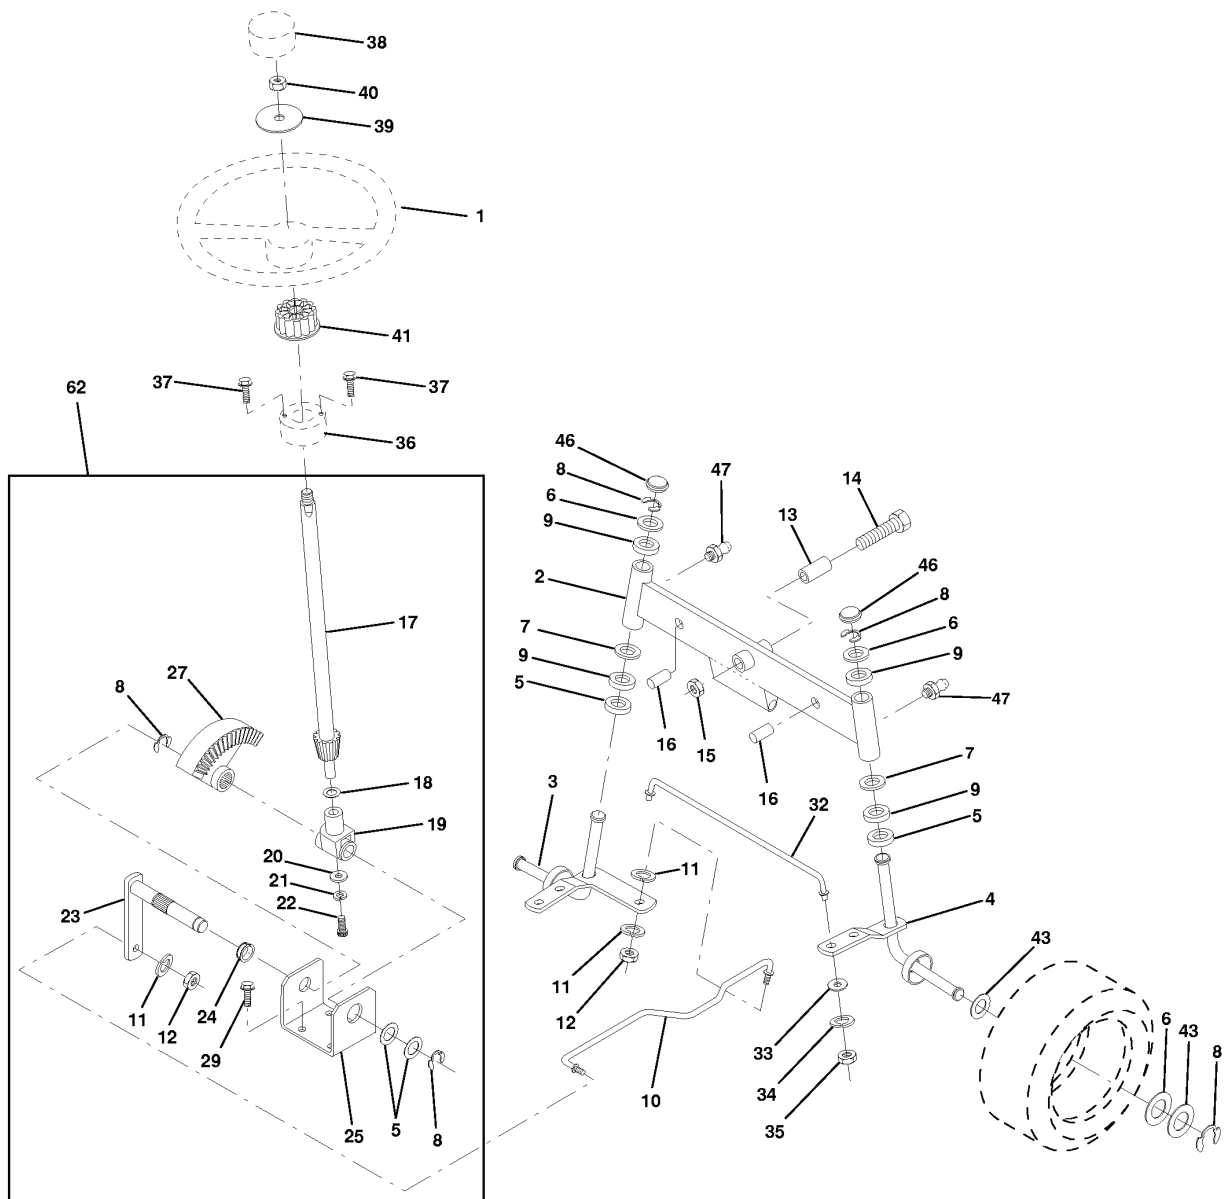

REPAIR PARTS

TRACTOR - - MODEL NO. LTH140 (954001192B)

STEERING ASSEMBLY

REF.	PART NO.	DESCRIPTION	REMARK	QTY.	KIT
1	532124415	STEERING WHEEL		1	
2	532142033	AXLE		1	
3	532135227	SPINDLE		1	
4	532135228	SPINDLE		1	
5	532124931	WASHER		1	
6	532121748	WASHER		1	
7	819272016	WASHER		1	
8	812000029	RETAINER RING		1	
9	532124937	BEARING COL. STRG.		1	
10	532130468	LINK		1	
11	810040600	WASHER		1	
12	873610600	NUT		1	
13	532110438	SPACER		1	
14	874011056	BOLT		1	
15	873901000	NUT		1	
16	532132624	PIN RETAINING SCREW		1	
17	532128758	STEERING SHAFT		1	
18	532057079	WASHER		1	
19	532124035	BRACKET		1	
20	532126684	SHIM		1	
21	810040400	WASHER		1	
22	871070410	SCREW		1	
23	532127501	SHAFT		1	
24	532109816	BUSHING		1	
25	532124036	BRACKET		1	
27	532136874	ECCENTRIC DISC		1	
29	817490612	SCREW		1	
32	532130467	ROD		1	
33	819111216	WASHER		1	
34	810040500	WASHER		1	
35	873810500	NUT		1	
36	532145207	BUSHING		1	
37	817541008	SCREW		1	
38	532124416	INSERT		1	
39	532100712	WASHER		1	
40	873940800	NUT		1	
41	532100711	ADAPTER		1	
43	532121749	WASHER		1	
46	532121232	HUB CAP		1	
47	532124836	NIPPLE		1	
62	532149682	STEERING KIT		1