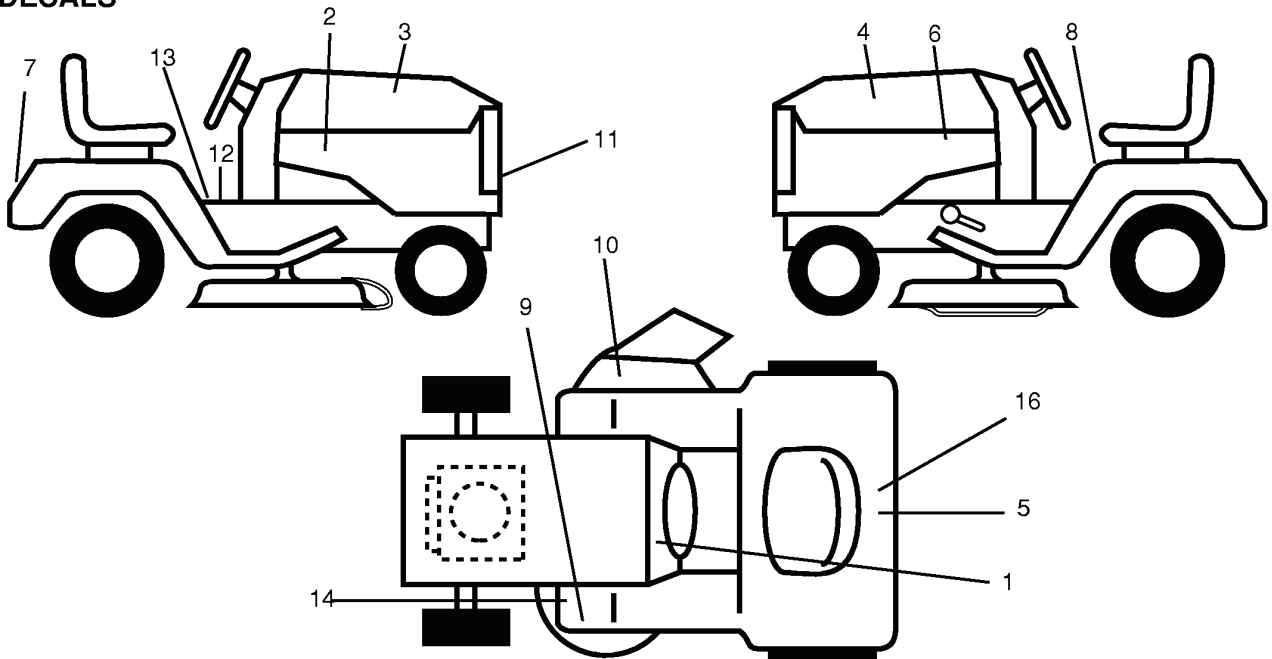

LTH140, 954001192B, 1998-05

SPARE PARTS LIST

REPAIR PARTS

TRACTOR -- MODEL NO. LTH140 (954001192B)

DECALS

REF.	PART NO.	DESCRIPTION	REMARK	QTY.	KIT
1	532138956	DECAL		1	
2	532140863	DECAL		1	
3	532140728	DECAL		1	
4	532140729	DECAL		1	
6	532140865	DECAL		1	
7	532131582	DECAL		1	
8	532133795	DECAL		1	
9	532101892	DECAL		1	
10	532137259	DECAL		1	
11	532125989	DECAL		1	
12	532142337	DECAL		1	
13	532140837	DECAL		1	
14	532136832	DECAL		1	
16	532145005	DECAL		1	
	532145246	FOOT REST		1	
	532138311	DECAL		1	
	532142341	DECAL		1	
	532145247	BRACKET		1	
	532147921	OPERATORS MANUAL		1	
	LC06	TIRE CHAINS		1	
	LBD48	SNOW BLADE		1	
	CE42	9540406-04 GRASS CATCHER 42 LT		1	
	LC05	WHEEL WEIGHTS (PAIR)		1	
	LSB42			1	
	MK420	KIT.MULCHING 42" VENTED		1	

REPAIR PARTS

TRACTOR - - MODEL NO. LTH140 (954001192B)

WHEELS & TIRES

REF.	PART NO.	DESCRIPTION	REMARK	QTY.	KIT
1	532059192	CAP VALVE		1	
2	532065139	NIPPLE		1	
3	532106222	TIRE		1	
4	532059904	HOSE		1	
5	532141446	RIM SPROCKET		1	
6	532124957	FITTING		1	
7	532124959	BEARING		1	
8	532141447	RIM SPROCKET		1	
9	532122082	TIRE		1	
10	532124926	HOSE		1	
12	532124577	HUB CAP		1	
13	532124578	HUB CAP		1	
	532144334	SEALING FOAM		1	

5REPAIR PARTS

TRACTOR -- MODEL NO. LTH140 (954001192B)

SEAT ASSEMBLY

REF.	PART NO.	DESCRIPTION	REMARK	QTY.	KIT
1	532124185	SEAT		1	
2	532140551	BRACKET		1	
3	874760616	BOLT		1	
4	819131610	WASHER		1	
5	532145006	CLIP		1	
6	873800600	NUT		1	
7	532124181	SPRING		1	
8	817490616	SCREW		1	
9	819131614	WASHER		1	
10	532140552	BRACKET		1	
11	532120068	KNOB		1	
12	532121246	BRACKET		1	
13	532121248	BUSHING		1	
14	872050411	BOLT		1	
15	532134300	SPACER		1	
16	532121250	SPRING		1	
17	532123976	LOCKNUT		1	
18	532124238	HUB CAP		1	
21	532139888	BOLT		1	
22	873800500	LOCK NUT		1	
24	819171912	WASHER		1	
25	532127018	BOLT		1	