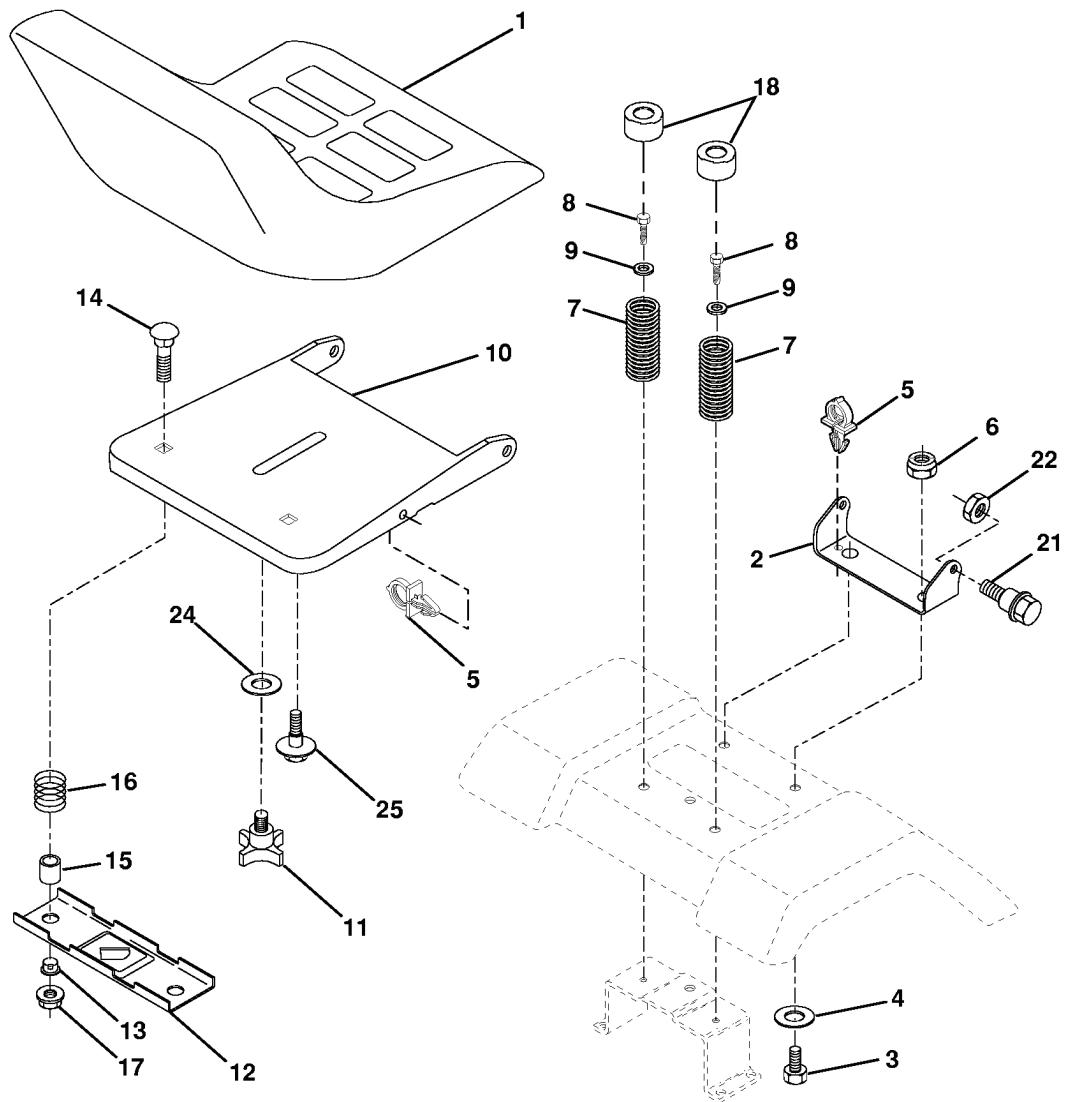

5REPAIR PARTS

TRACTOR -- MODEL NO. LTH140 (954001192B)

SEAT ASSEMBLY

REF.	PART NO.	DESCRIPTION	REMARK	QTY.	KIT
1	532124185	SEAT		1	
2	532140551	BRACKET		1	
3	874760616	BOLT		1	
4	819131610	WASHER		1	
5	532145006	CLIP		1	
6	873800600	NUT		1	
7	532124181	SPRING		1	
8	817490616	SCREW		1	
9	819131614	WASHER		1	
10	532140552	BRACKET		1	
11	532120068	KNOB		1	
12	532121246	BRACKET		1	
13	532121248	BUSHING		1	
14	872050411	BOLT		1	
15	532134300	SPACER		1	
16	532121250	SPRING		1	
17	532123976	LOCKNUT		1	
18	532124238	HUB CAP		1	
21	532139888	BOLT		1	
22	873800500	LOCK NUT		1	
24	819171912	WASHER		1	
25	532127018	BOLT		1