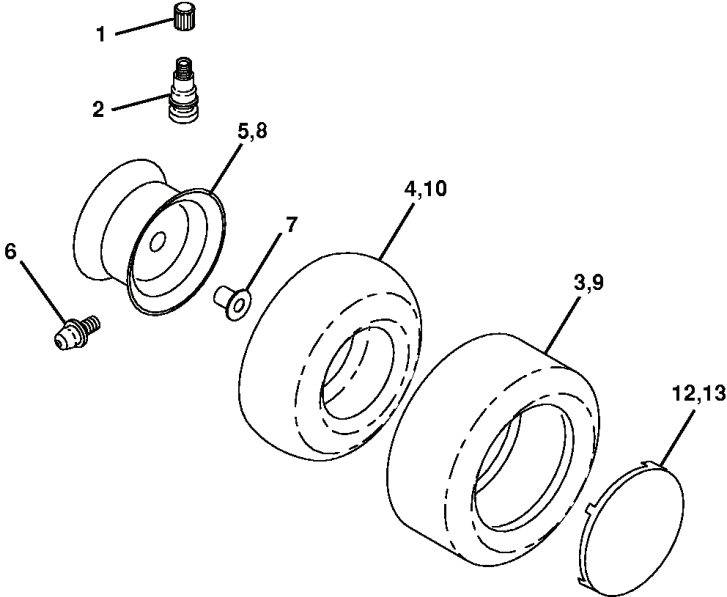

REPAIR PARTS

TRACTOR - - MODEL NO. LTH140 (954001192B)

HYDRO-GEAR TRANSAXLE - MODEL NO. 310-0750

REF.	PART NO.	DESCRIPTION	REMARK	QTY.	KIT
1	532142930	HOUSING		1	
2	532142931	HOUSING		1	
3	532142932	SEALING		1	
4	532142928	RETAINER RING		1	
5	532142933	SLEEVE		1	
6	532142934	BEARING		1	
7	532142935	BEARING		1	
8	532142936	BEARING		1	
9	532142937	PLATE		1	
13	532142938	BLOCK		1	
14	532142939	LEVER		1	
15	532142940	SEALING		1	
17	532142941	GUIDE		1	
18	532142942	MOTOR SHAFT		1	
19	532142943	BEARING		1	
23	532142944	BLOCK		1	
24	532142945	SEALING		1	
25	532142946	VALVE		1	
26	532142947	JEU SECTION CENTRALE		1	
27	532142948	SEALING		1	
28	532142949	RING		1	
29	532142950	WASHER		1	
34	532142951	OIL FILTER		1	
35	532142952	LEVER		1	
36	532142953	RING		1	
37	532142954	LEVER		1	
38	532142955	PIN RETAINING SCREW		1	
39	532142956	BOLT		1	
40	532142957	LOCKNUT		1	
41	532142958	BRAKE ROTOR/STATOR KIT		1	
43	532142884	WASHER		1	
44	532142959	KIT DIFFERENTIEL		1	
52	532142960	WASHER		1	
53	532142961	SEALING		1	
54	532142962	O-RING		1	
56	532142963	SHAFT		1	
58	532142964	BOLT		1	
59	532142965	PIN RETAINING SCREW		1	
62	532142966	LEVER		1	
63	532142967	DAMPER		1	
64	532142920	SCREW		1	
68	532142969	SPRING		1	
69	532144610	STUD		1	
83	532142971	BEARING		1	
85	532142972	JACK SHAFT		1	
88	532142973	SCREW		1	
89	532142974	WASHER		1	
90	532142975	SLEEVE		1	
91	532142976	SEALING		1	
92	532142977	SPRING		1	
93	532142978	WASHER		1	
113	532142917	VALVE		1	
114	532142918	NIPPLE		1	
119	532142980	SPACER		1	
134	532144607	NUT		1	
135	532144608	PIN RETAINING SCREW		1	

REPAIR PARTS

TRACTOR - - MODEL NO. LTH140 (954001192B)

WHEELS & TIRES

REF.	PART NO.	DESCRIPTION	REMARK	QTY.	KIT
1	532059192	CAP VALVE		1	
2	532065139	NIPPLE		1	
3	532106222	TIRE		1	
4	532059904	HOSE		1	
5	532141446	RIM SPROCKET		1	
6	532124957	FITTING		1	
7	532124959	BEARING		1	
8	532141447	RIM SPROCKET		1	
9	532122082	TIRE		1	
10	532124926	HOSE		1	
12	532124577	HUB CAP		1	
13	532124578	HUB CAP		1	
	532144334	SEALING FOAM		1	