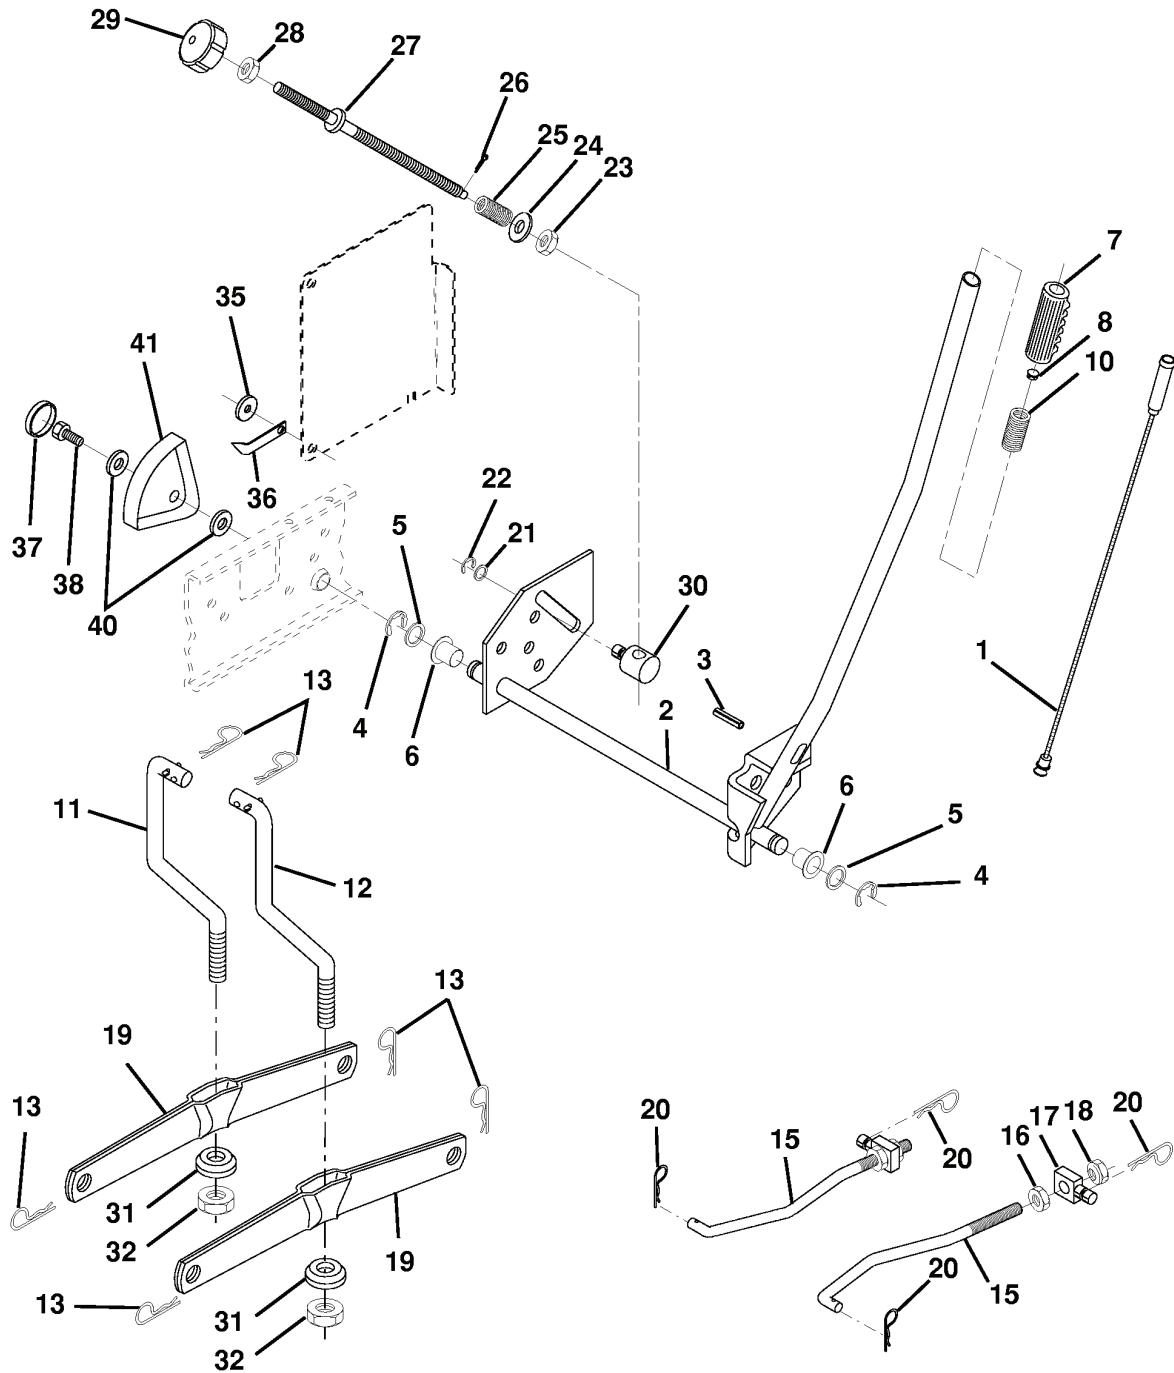

REPAIR PARTS

TRACTOR - - MODEL NO. LTH140 (954001192B)

WHEELS & TIRES

REF.	PART NO.	DESCRIPTION	REMARK	QTY.	KIT
1	532059192	CAP VALVE		1	
2	532065139	NIPPLE		1	
3	532106222	TIRE		1	
4	532059904	HOSE		1	
5	532141446	RIM SPROCKET		1	
6	532124957	FITTING		1	
7	532124959	BEARING		1	
8	532141447	RIM SPROCKET		1	
9	532122082	TIRE		1	
10	532124926	HOSE		1	
12	532124577	HUB CAP		1	
13	532124578	HUB CAP		1	
	532144334	SEALING FOAM		1	

REPAIR PARTS

TRACTOR - - MODEL NO. LTH140 (954001192B)

MOWER LIFT ASSEMBLY

REF.	PART NO.	DESCRIPTION	REMARK	QTY.	KIT
1	532136971	WIRE		1	
2	532136968	SHAFT		1	
3	532138284	PIN RETAINING SCREW		1	
4	812000002	RETAINER RING		1	
5	819211621	WASHER		1	
6	532120183	BEARING		1	
7	532125631	HANDLE		1	
8	532124526	KNOB		1	
10	532122512	SPRING		1	
11	532139865	LINK		1	
12	532139866	LINK		1	
13	532124670	RETAINER RING		1	
15	532127218	LINK		1	
16	873350800	NUT		1	
17	532130171	BRACKET		1	
18	873800800	NUT		1	
19	532139868	LEVER		1	
20	532124660	CIRCLIP		1	
21	819151216	WASHER		1	
22	812000037	RETAINER RING		1	
23	532110807	NUT		1	
24	819131016	WASHER		1	
25	532137150	SPRING		1	
26	876020308	SPLIT PIN		1	
27	532137167	ROD		1	
28	873350600	NUT		1	
29	532138057	KNOB		1	
30	532110810	PIN		1	
31	532140302	BEARING		1	
32	873540600	NUT		1	
35	532120529	WASHER		1	
36	532138346	INDICATOR		1	
37	532123935	PLUG		1	
38	817490512	SCREW		1	
40	819112410	WASHER		1	
41	532123934	INDICATOR		1	