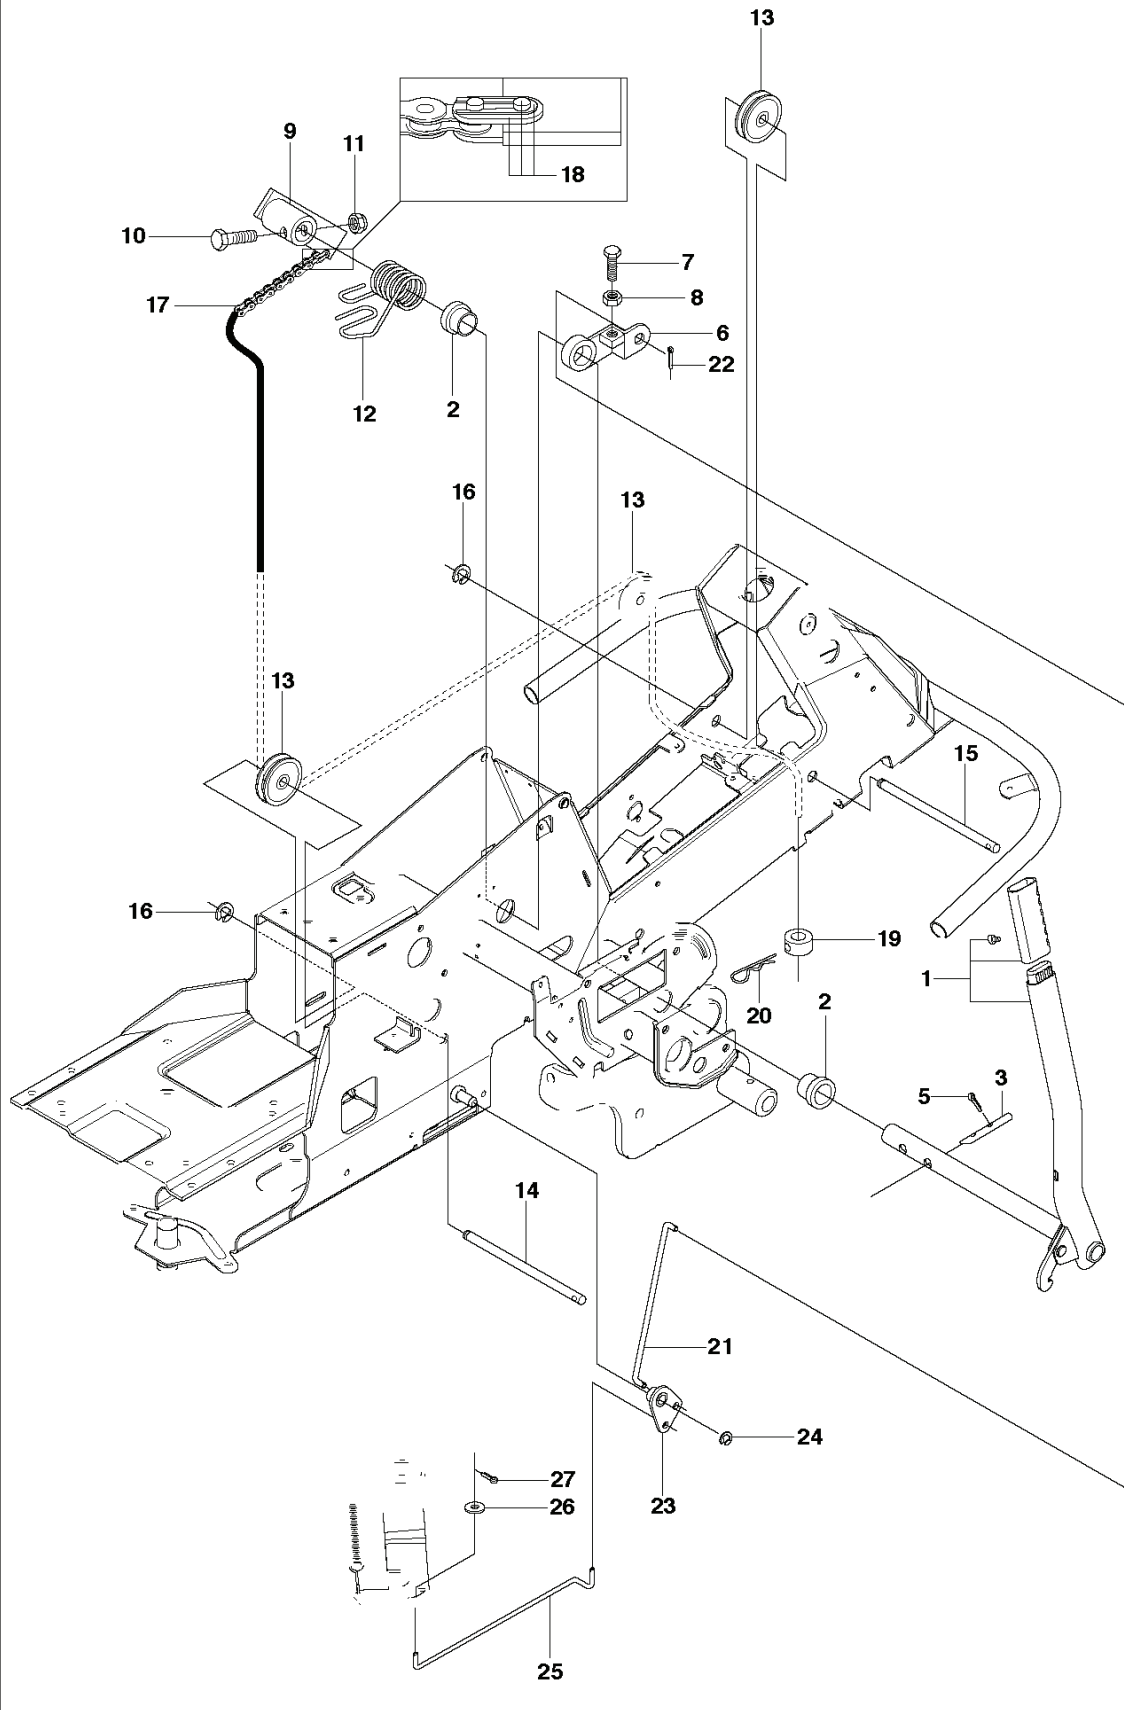

E RIDER R13C5
MOWER LIFT

REF.	PART NO.	DESCRIPTION	REMARK	QTY.	KIT
1	501018601	LIFTING LEVER ASSY		1	
2	506556501	BEARING		2	
3	525406601	PEN		1	
5	721618301	SPLIT PIN		1	
6	506784301	LINK ASSY		1	
7	725249751	SCREW		1	
8	731232051	HEXAGON NUT		1	
9	544433601	LIFTING ARM		1	
10	725254251	SCREW EHHM		1	
11	732252201	HEXAGON LOCKING NUT		1	
12	506916801	SPRING		1	
13	506905601	OFFSET PULLEY		2	
14	506905701	SHAFT		1	
15	506905702	SHAFT		1	
16	735311820	E-CLIP		2	
17	506554607	CHAIN		1	
18	506554701	LINKAGE		1	
19	544934201	CHAIN STOP		1	
20	506966601	HAIR PIN COTTER		1	
21	544456901	CONNECTION ROD		1	
22	721618301	SPLIT PIN		1	
23	544378601	LINK		1	
24	735311420	E-CLIP		1	
25	544448801	CONNECTION ROD		1	
26	734116441	WASHER		1	
27	721618301	SPLIT PIN		1