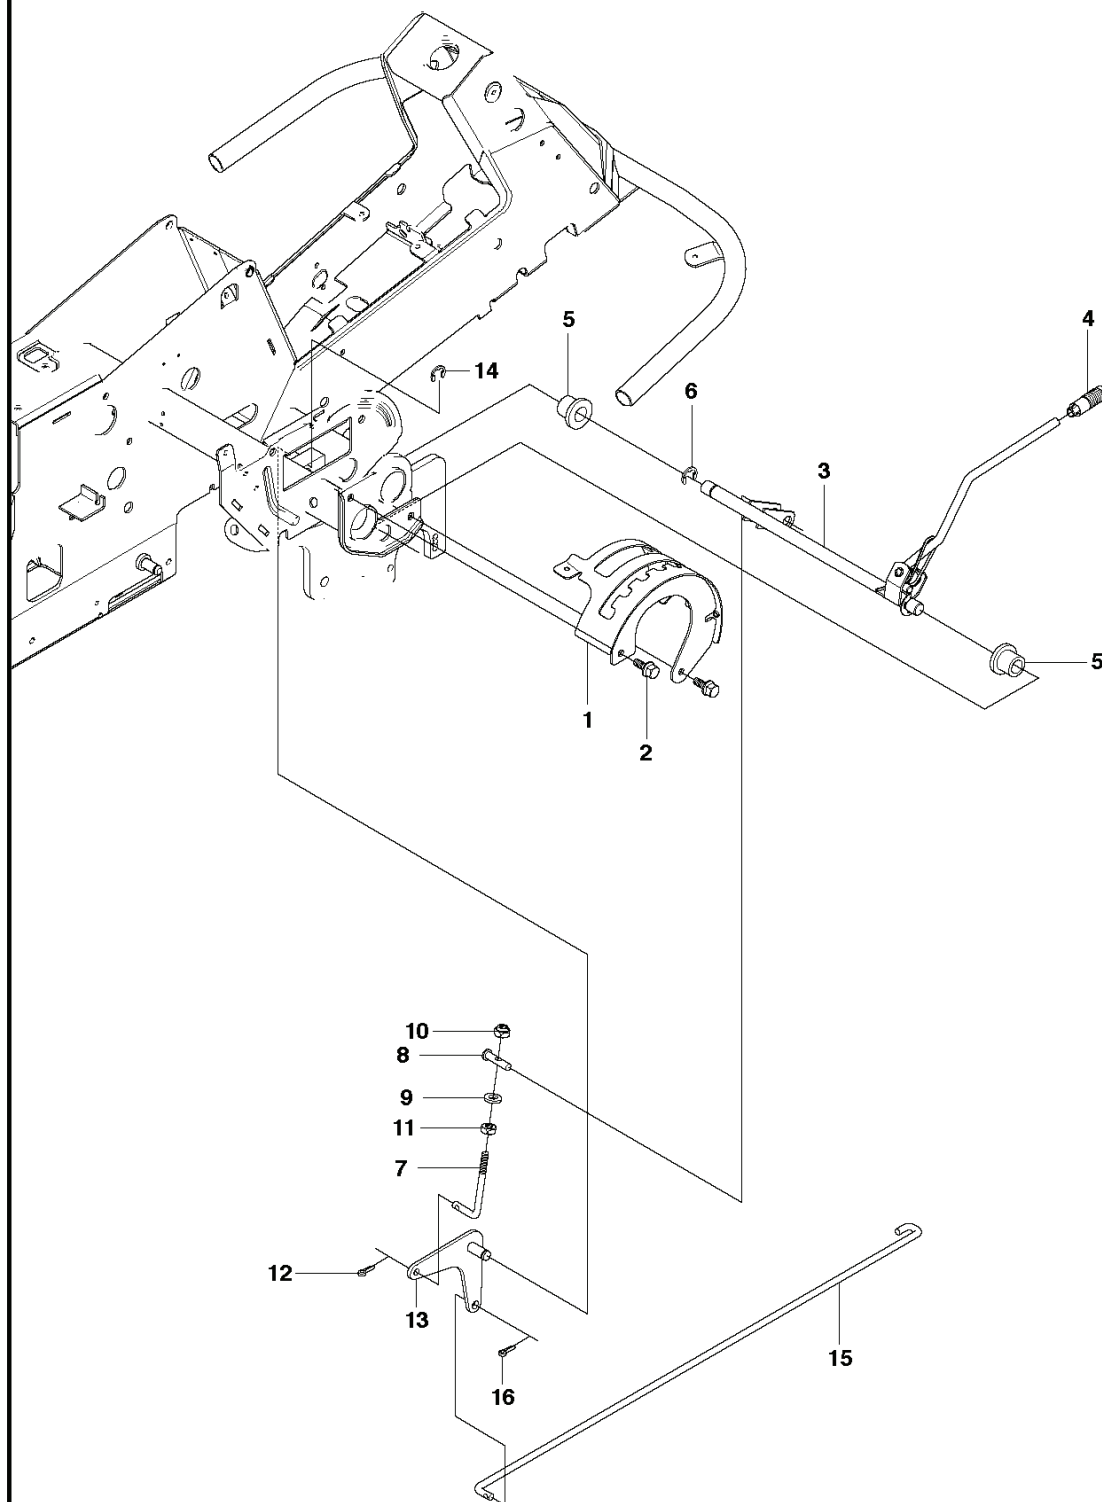

D RIDER R13C5
HEIGHT ADJUSTMENT

REF.	PART NO.	DESCRIPTION	REMARK	QTY.	KIT
1	535501401	CONTROL PLATE		1	
2	506570103	SCREW EHHFM		2	
3	504734501	ADJUSTER		1	
4	506542001	HANDLE		1	
5	506554301	BEARING		2	
6	735312220	E-CLIP		1	
7	506908201	HEIGHT ROD		1	
8	506784601	PEN		1	
9	734117201	WASHER		1	
10	732211801	LOCK NUT		1	
11	731231801	HEXAGON NUT		1	
12	721618301	SPLIT PIN		1	
13	544227701	LINK		1	
14	735311520	E-CLIP		1	
15	544227001	CONNECTION ROD		1	
16	721618301	SPLIT PIN		1