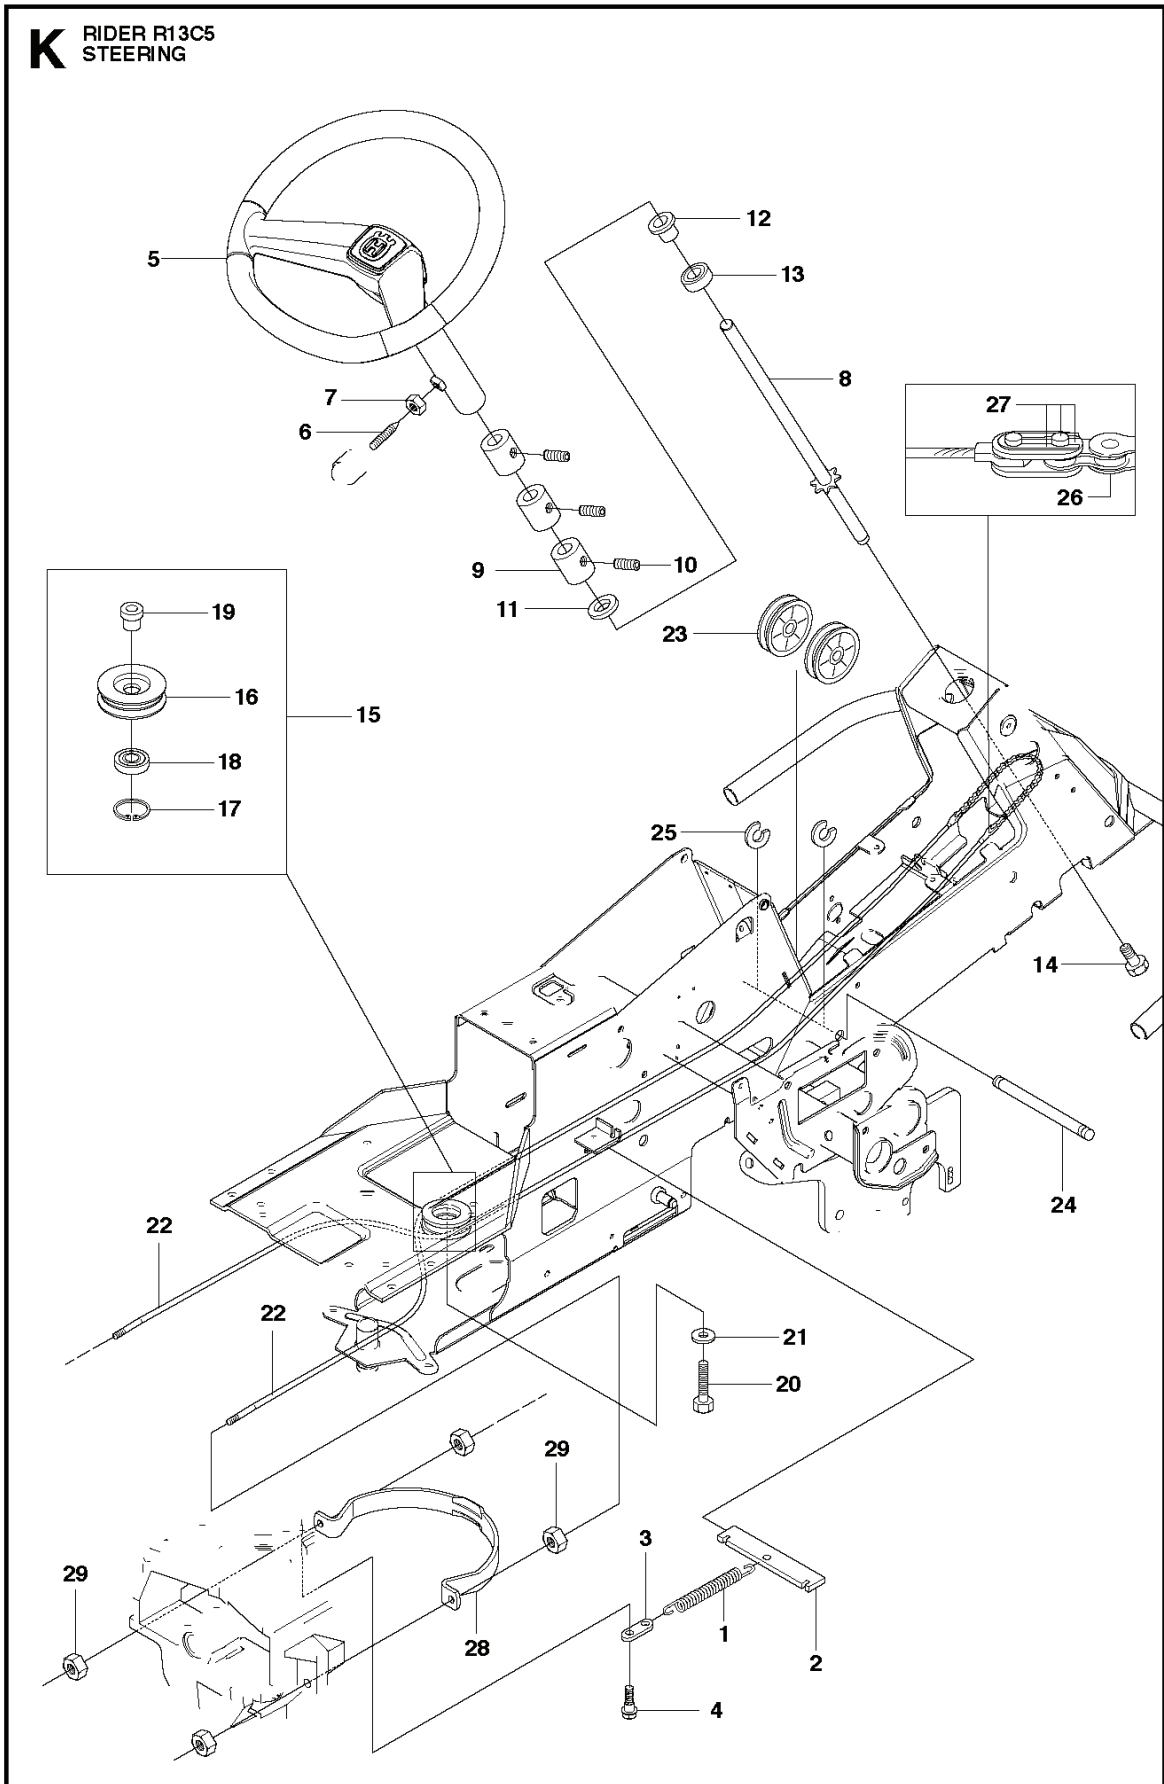

K RIDER R13C5
STEERING

REF.	PART NO.	DESCRIPTION	REMARK	QTY.	KIT
1	506671901	SPRING		1	
2	506576301	SPRING RETAINER		1	
3	506670801	LINK		1	
4	506597401	SCREW EHHFM		1	
5	544375202	STEERING WHEEL		1	
6	728745505	SCREW IHSETM		1	
7	731231801	HEXAGON NUT		1	
8	575631901	STEERING ROD		1	
9	506863401	DRIVER		3	
10	728844305	SCREW IHSETM		3	
11	506863601	WASHER		1	
12	506887801	SPACER		1	
13	738210404	BALL BEARING		1	
14	506570104	SCREW EHHFM		1	
15	506500903	BARRING WHEEL		1	
16	535424101	BARRING WHEEL		1	15
17	735314010	CIRCLIP		1	15
18	738220419	BALL BEARING		1	15
19	506500802	BUSHING		1	15
20	506675402	SCREW EHHFM		1	
21	734117441	WASHER		1	
22	506589104	WIRE ASSY		2	
23	506522401	STARTER PULLEY		2	
24	506539403	SHAFT		1	
25	735311420	E-CLIP		2	
26	506554601	CHAIN		1	
27	506554701	LINKAGE		2	
28	544427301	WIRE GUIDE		1	
29	731232051	HEXAGON NUT		4