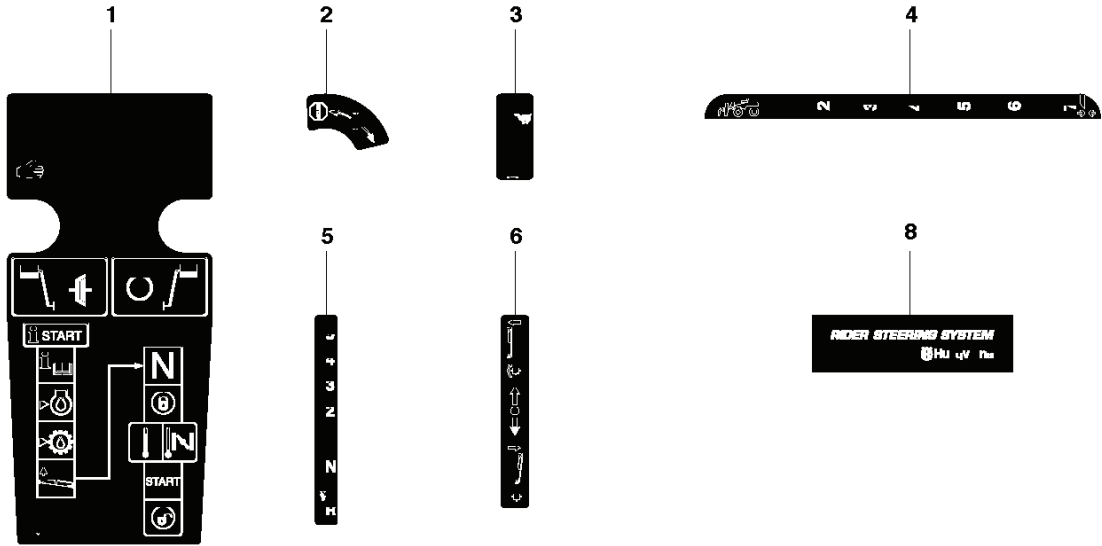

R RIDER R13C5
DECALS

REF.	PART NO.	DESCRIPTION	REMARK	QTY.	KIT
1	544438501	LABEL		1	
2	544438701	LABEL		1	
3	544438801	LABEL		1	
4	544439001	LABEL		1	
5	544439101	LABEL		1	
6	544439201	LABEL		1	
8	544833601	LABEL		1	
9	505217701	LABEL		1	
10	544391102	LABEL		1	
11	576041401	DECAL		1	
12	576041402	DECAL		1