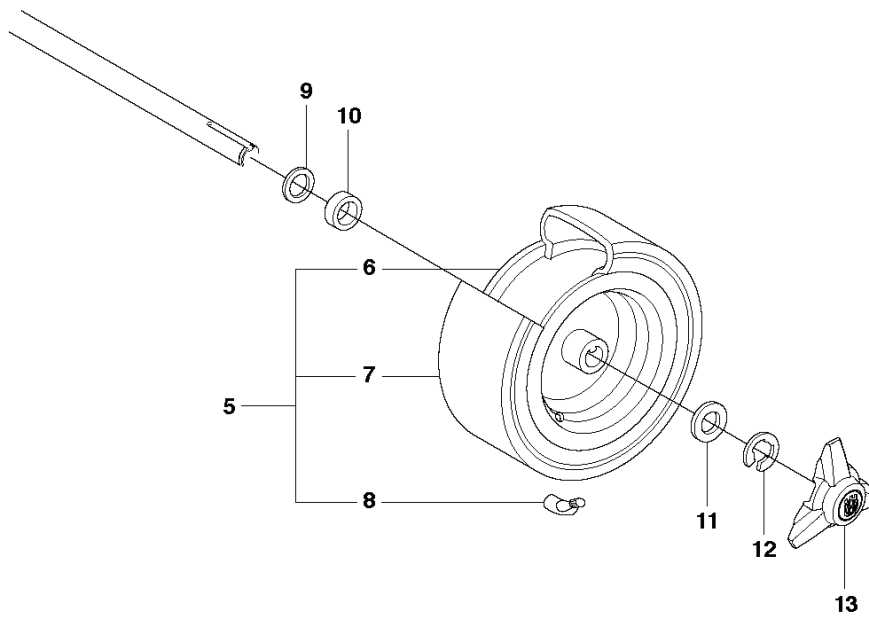

Q RIDER R13C5
WHEELS & TIRES

REF.	PART NO.	DESCRIPTION	REMARK	QTY.	KIT
1	544126201	WHEEL		2	
2	544114301	RIM		1	1
3	535460001	TYRE		1	1
4	506574301	VALVE ASSY		1	1
5	544126301	WHEEL		2	
6	544114201	RIM		1	5
7	535460001	TYRE		1	5
8	506574301	VALVE ASSY		1	5
9	506504803	WASHER		2	
10	506596201	SPACING SLEEVE		2	
11	506504805	WASHER		4	
12	506899001	E-CLIP		4	
13	544353501	HUB CAP		2	
14	544353502	HUB CAP		2