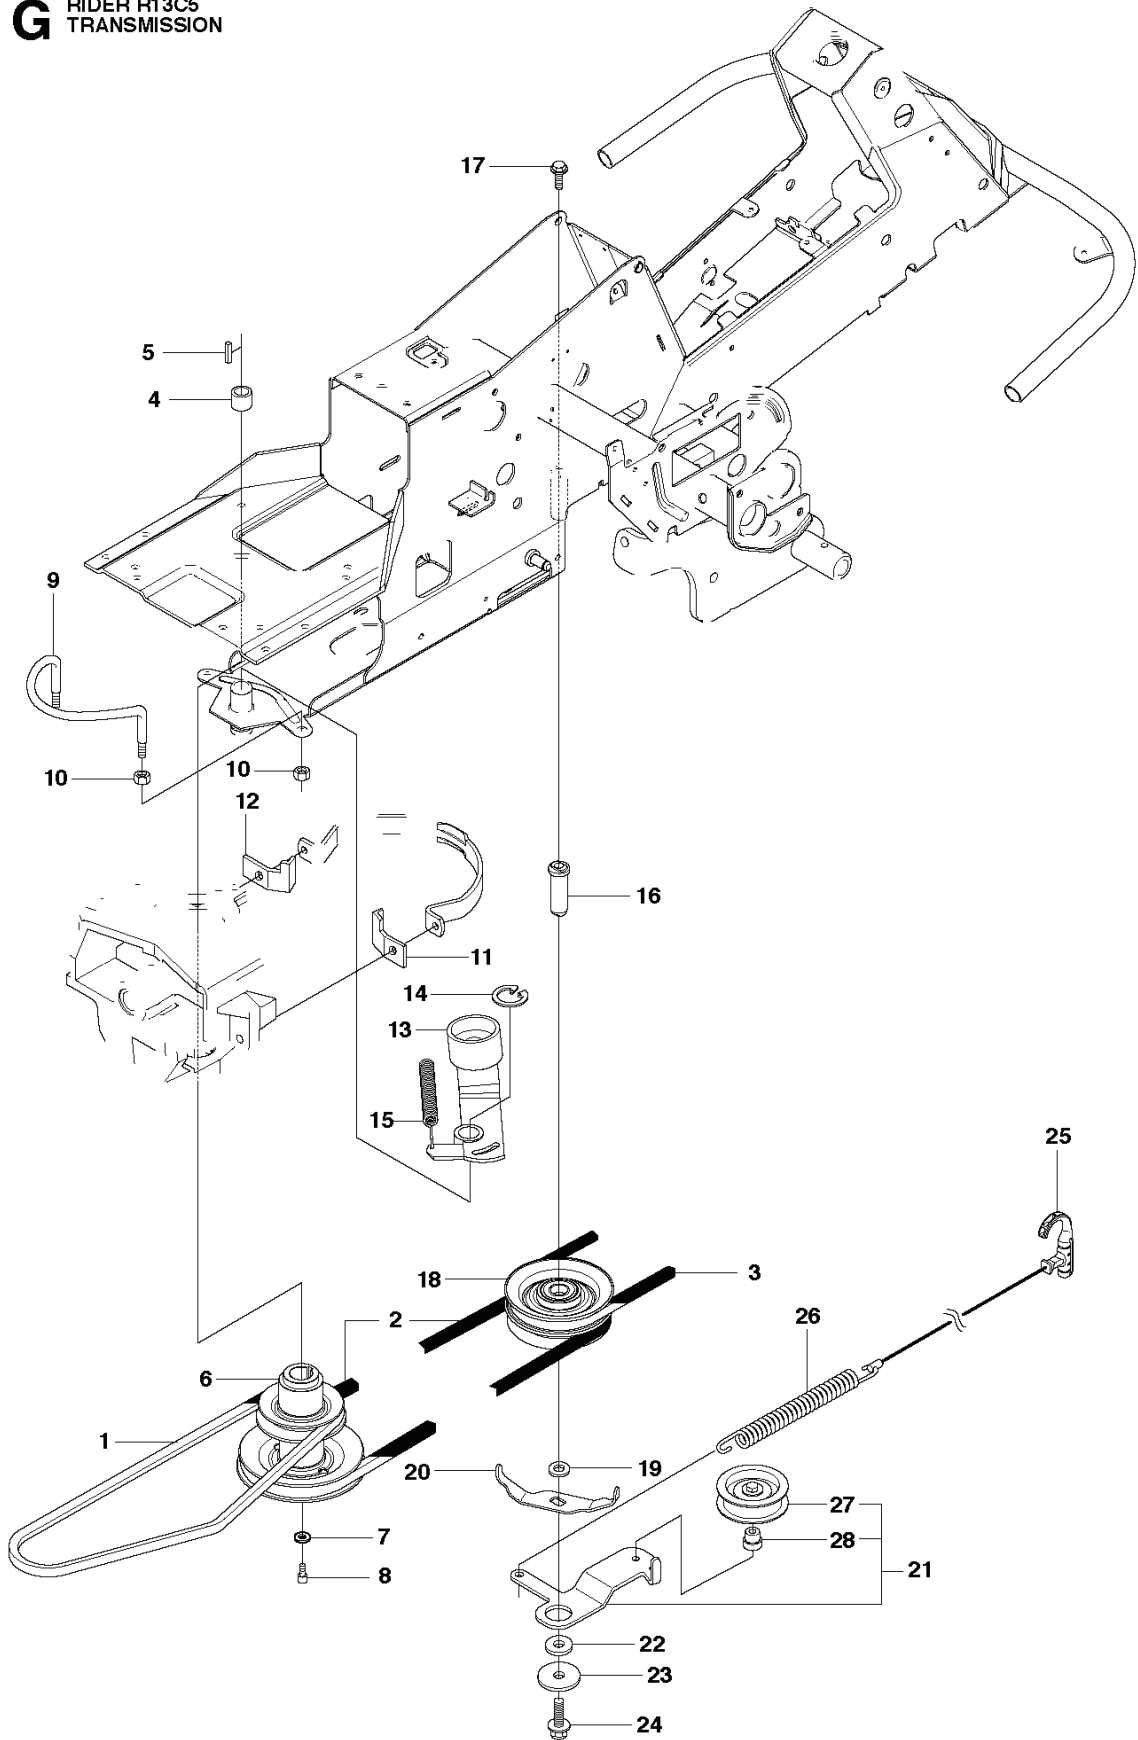

G RIDER R13C5
TRANSMISSION

REF.	PART NO.	DESCRIPTION	REMARK	QTY.	KIT
1	589531301	BELT		1	
2	589530401	BELT		1	
3	589530001	BELT		1	
4	506509201	SPACING SLEEVE		1	
5	506555901	WEDGE		1	
6	506585201	PULLEY		1	
7	506597501	WASHER		1	
8	506556002	SCREW UNC		1	
9	506664501	BELT GUIDE		1	
10	731232051	HEXAGON NUT		4	
11	506674401	BELT GUIDE		1	
12	506674501	BELT GUIDE		1	
13	535484401	BELT TENSIONER ASSY		1	
14	735312600	CIRCLIP		1	
15	506665601	SPRING		1	
16	544426101	SHAFT		1	
17	506675402	SCREW EHHFM		1	
18	535482201	PULLEY		1	
19	506775701	WASHER		1	
20	544405301	BELT GUIDE		1	
21	544228101	BELT TENSIONER ASSY		1	
22	506597501	WASHER		1	
23	506982501	WASHER		1	
24	506570105	SCREW EHHFM		1	
25	544239501	HANDLE ASSY		1	
26	544238801	SPRING		1	
27	506793202	BELT TENSIONER WHEEL		1	21
28	506976401	BUSHING		1	21