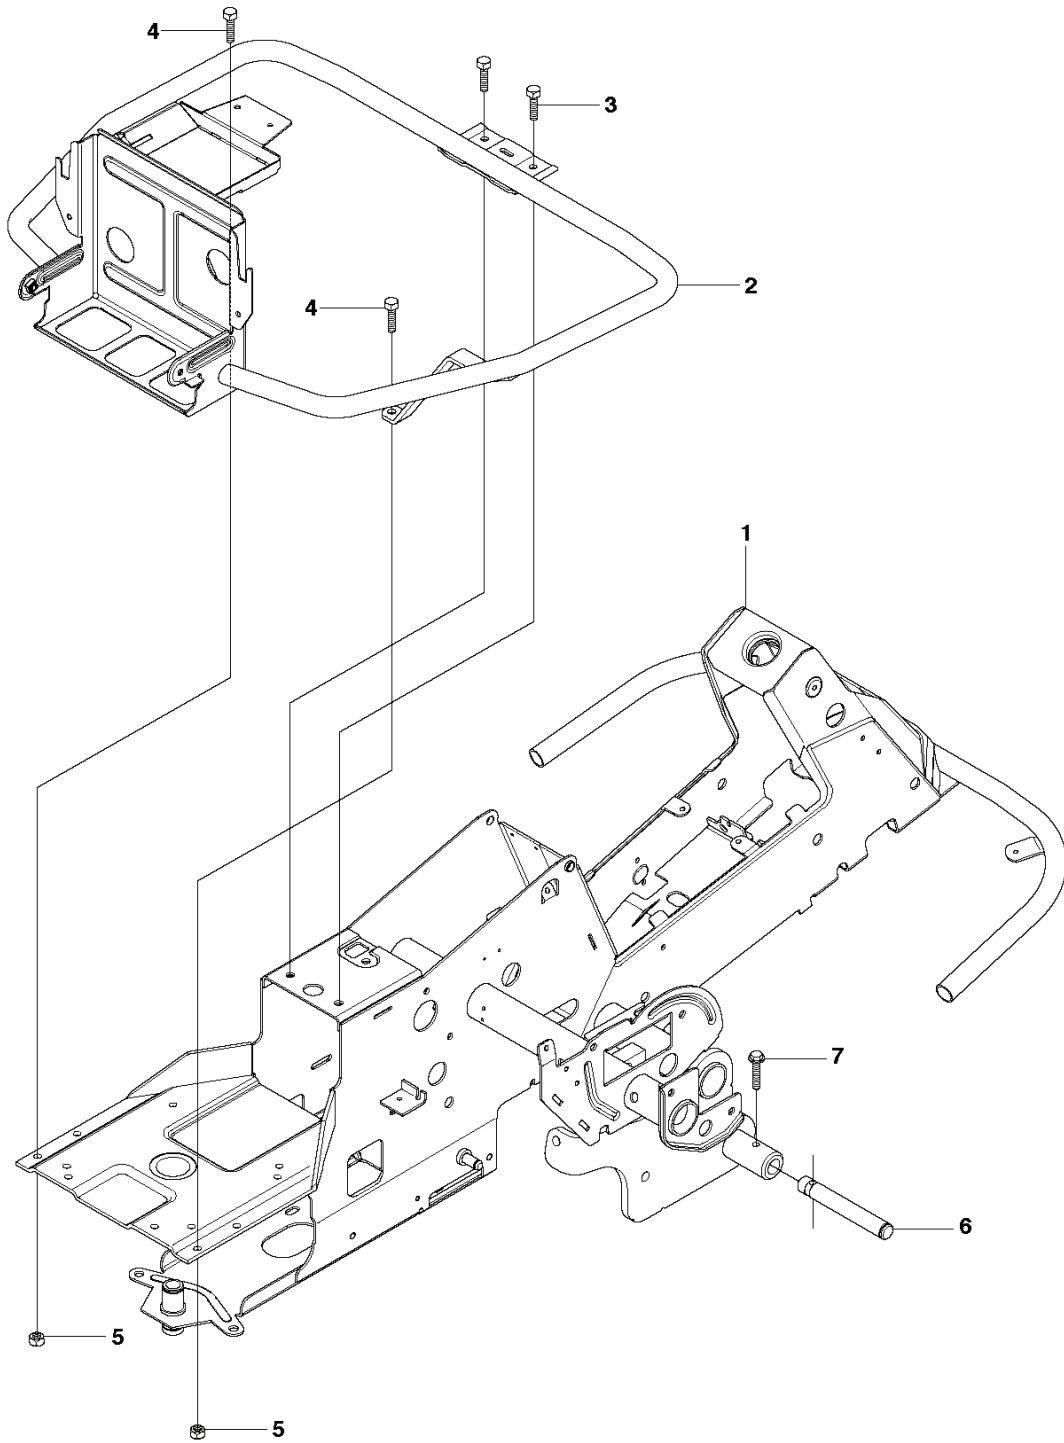

R13 C5, 966600401, 2012

SPARE PARTS LIST

S RIDER R13C5
ATTACHMENTS

REF.	PART NO.	DESCRIPTION	REMARK	QTY.	KIT
1	544212701	EQUIPMENT FRAME		1	
2	506895801	COLLAR SCREW		2	
3	732252201	HEXAGON LOCKING NUT		2	
4	506837601	SPRING		2	
5	506837701	RING BOLT		2	
6	731232051	HEXAGON NUT		4	
7	734117201	WASHER		2	
8	506966601	HAIR PIN COTTER		1	
9	544437901	CUTTING DECK		1	
10	544362401	SCREW		2	
11	732211801	LOCK NUT		2	

F RIDER R13C5
CHASSIS

REF.	PART NO.	DESCRIPTION	REMARK	QTY.	KIT
1	544842301	FRAME		1	
2	544244502	ENGINE FRAME		1	
3	506570103	SCREW EHHFM		2	
4	725245171	SCREW EHHM		2	
5	732211801	LOCK NUT		2	
6	535470801	WHEEL AXLE		2	
7	725245961	SCREW EHHFT		2	