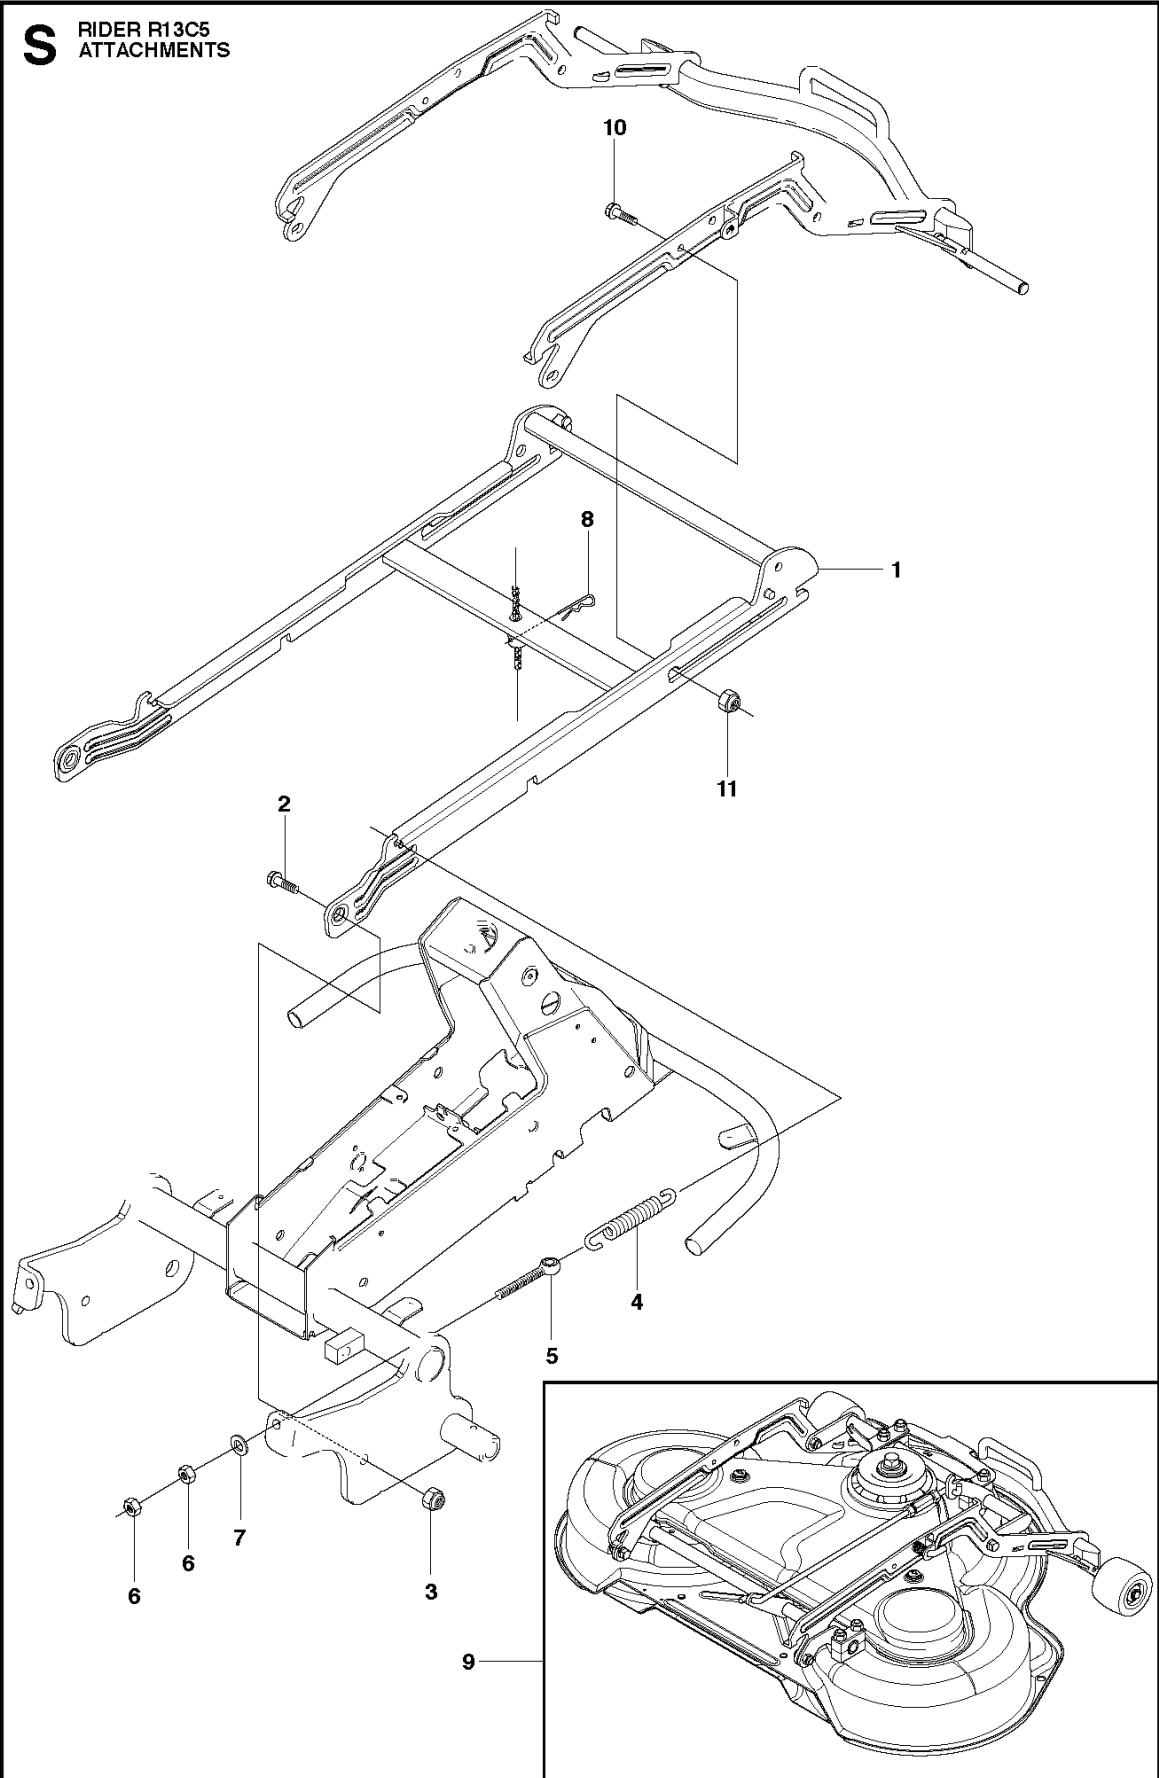

R13 C5, 966600401, 2012

SPARE PARTS LIST

S RIDER R13C5
ATTACHMENTS

REF.	PART NO.	DESCRIPTION	REMARK	QTY.	KIT
1	544212701	EQUIPMENT FRAME		1	
2	506895801	COLLAR SCREW		2	
3	732252201	HEXAGON LOCKING NUT		2	
4	506837601	SPRING		2	
5	506837701	RING BOLT		2	
6	731232051	HEXAGON NUT		4	
7	734117201	WASHER		2	
8	506966601	HAIR PIN COTTER		1	
9	544437901	CUTTING DECK		1	
10	544362401	SCREW		2	
11	732211801	LOCK NUT		2	

L RIDER R13C5
CONTROLS

REF.	PART NO.	DESCRIPTION	REMARK	QTY.	KIT
1	544301501	THROTTLE CONTROL ASSY		1	
2	544301701	WIRE		1	
3	506889101	KNOB		1	
4	725236461	SCREW EHHFT		2	

M RIDER R13C5
CONTROLS

REF.	PART NO.	DESCRIPTION	REMARK	QTY.	KIT
1	506906501	GEAR LEVER ASSY		1	
2	506906901	PUSH ROD		1	
3	506831701	END FITTING		1	
4	506831801	LOCK		1	
5	506832302	COMPRESSION SPRING		1	
6	506907001	KNOB		1	
7	506907101	HANDLE		1	
8	721421226	SPRING PIN		1	
9	506556501	BEARING		1	
10	574411102	CONTROL CABLE		1	
11	506557301	VINKELLAS8 DIN71802		2	
12	732211401	LOCK NUT		2	
13	731231401	HEXAGON NUT		2	
14	506566501	CLIP		1	
15	725236461	SCREW EHHFT		1	
16	506907401	WIRE HOLDER		1	
17	725236651	HEXAGONAL SCREW M6X12		1	