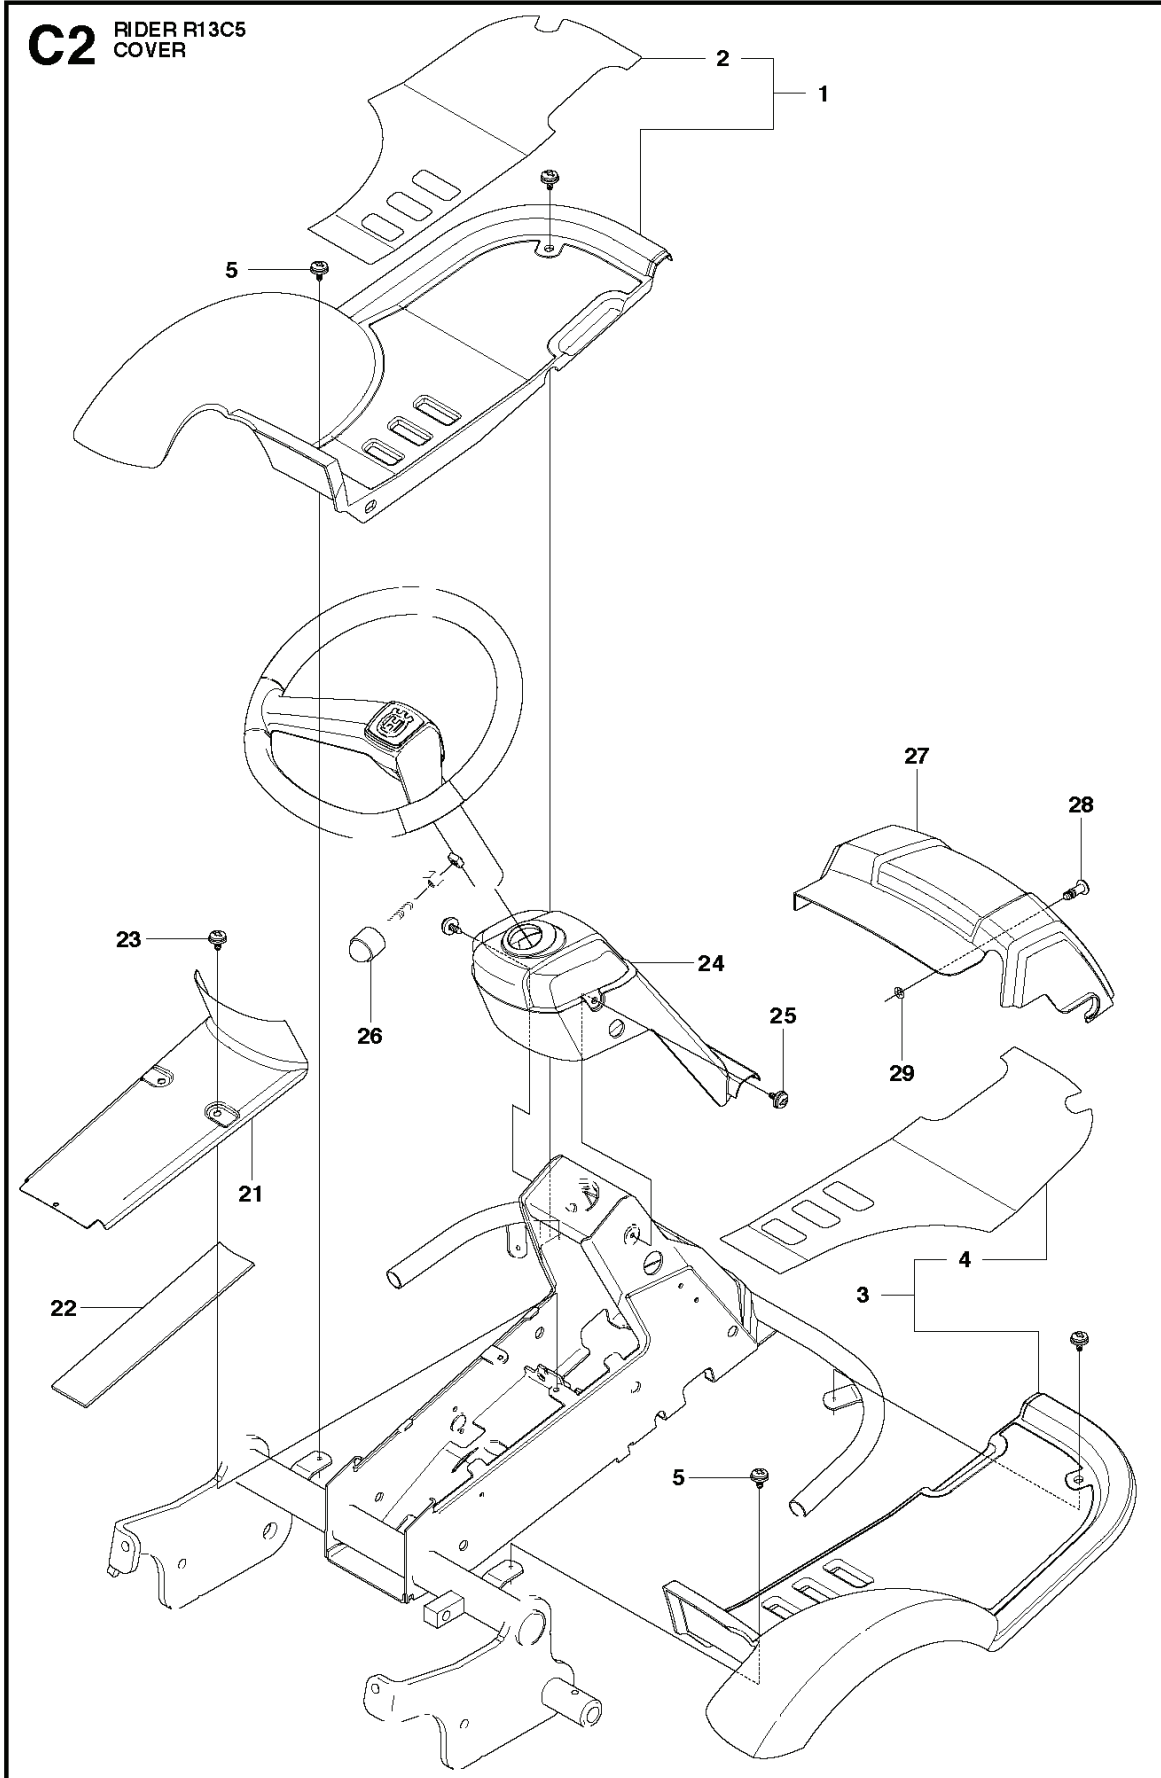

C2 RIDER R13C5
COVER

REF.	PART NO.	DESCRIPTION	REMARK	QTY.	KIT
1	544895901	FOOT PLATE		1	
2	544248401	MAT		1	1
3	544895902	FOOT PLATE		1	
4	544248402	MAT		1	3
5	544400501	SCREW		4	
21	544239201	COVER		1	
22	544427501	MAT		1	
23	544400501	SCREW		2	
24	544326502	COVER		1	
25	544400501	SCREW		2	
26	544433201	PROTECTIVE COVER		1	
27	544374201	UNIT COVER		1	
28	525390601	LOCK		1	
29	506963601	WASHER		1