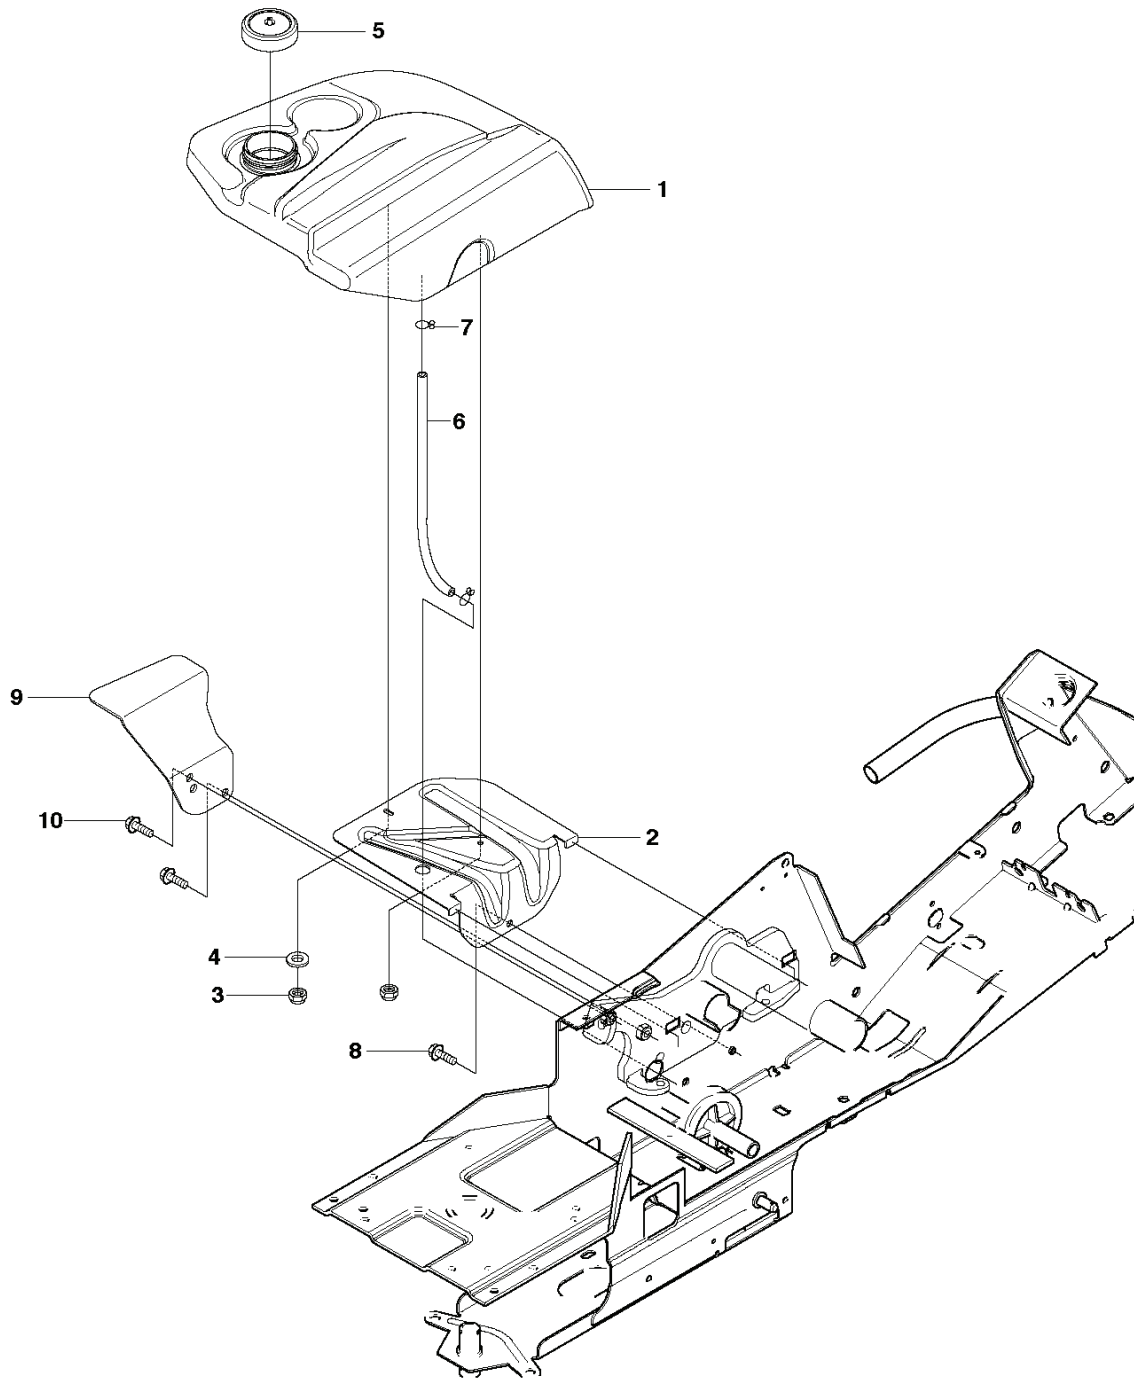

B RIDER R13C5
FUEL SYSTEM

REF.	PART NO.	DESCRIPTION	REMARK	QTY.	KIT
1	535501301	FUEL TANK		1	
2	544329301	BRACKET		1	
3	732211601	LOCK NUT		2	
4	734115601	WASHER		1	
5	506673301	TANK CAP ASSY		1	
6	504800007	FUEL HOSE		1	
7	535469701	HOSE BRACE		2	
8	725236461	SCREW EHHFT		1	
9	501020301	SUPPORT		1	
10	725249371	SCREW EHHM		2