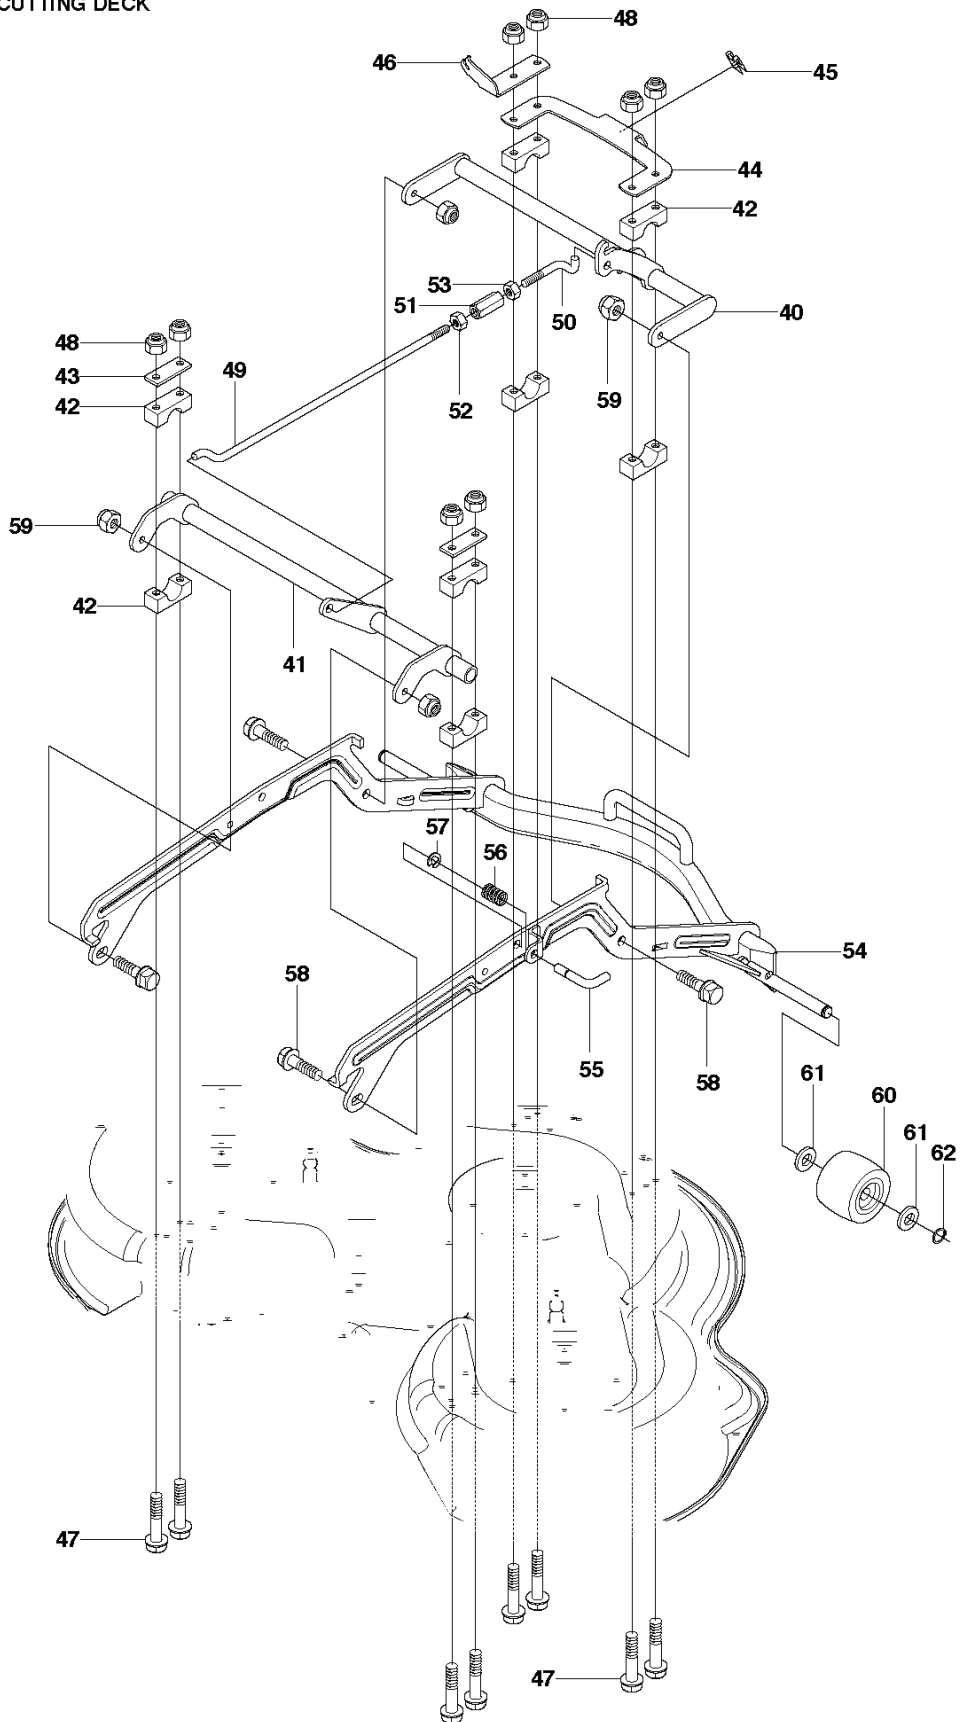

T1 R13C5
CUTTING DECK

REF.	PART NO.	DESCRIPTION	REMARK	QTY.	KIT
41	544225901	CROSS BAR		1	
42	506869601	BEARING		8	
43	506813801	REINFORCING PLATE		2	
44	544379101	BRACKET		1	
45	506963701	LÅSDON		1	
46	544228301	BRACKET		1	
47	725246151	SCREW EHHM		8	
48	732211801	LOCK NUT		8	
49	544226901	PARALLEL ROD		1	
50	544451401	PARALLEL ROD		1	
51	544451501	ADJUSTMENT ROD		1	
52	506897601	NUT		1	
53	731232051	HEXAGON NUT		1	
54	544213301	DECK ATTACHMENT		1	
55	544213901	LOCKING PIN		1	
56	544214101	SPRING		1	
57	735311320	E-CLIP		1	
58	506597401	SCREW EHHFM		4	
59	732211801	LOCK NUT		4	
60	506963001	WHEEL ASSY		2	
61	535464101	WASHER		4	
62	735311700	CIRCLIP		2	
40	544220701	CROSS BAR		1