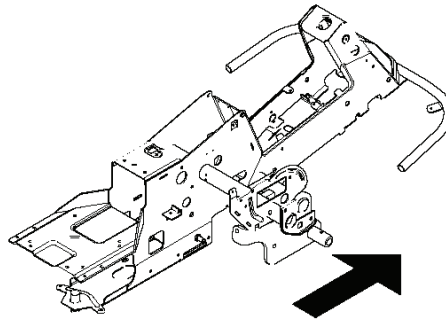

Q RIDER R13C5
WHEELS & TIRES

REF.	PART NO.	DESCRIPTION	REMARK	QTY.	KIT
1	544126201	WHEEL		2	
2	544114301	RIM		1	1
3	535460001	TYRE		1	1
4	506574301	VALVE ASSY		1	1
5	544126301	WHEEL		2	
6	544114201	RIM		1	5
7	535460001	TYRE		1	5
8	506574301	VALVE ASSY		1	5
9	506504803	WASHER		2	
10	506596201	SPACING SLEEVE		2	
11	506504805	WASHER		4	
12	506899001	E-CLIP		4	
13	544353501	HUB CAP		2	
14	544353502	HUB CAP		2