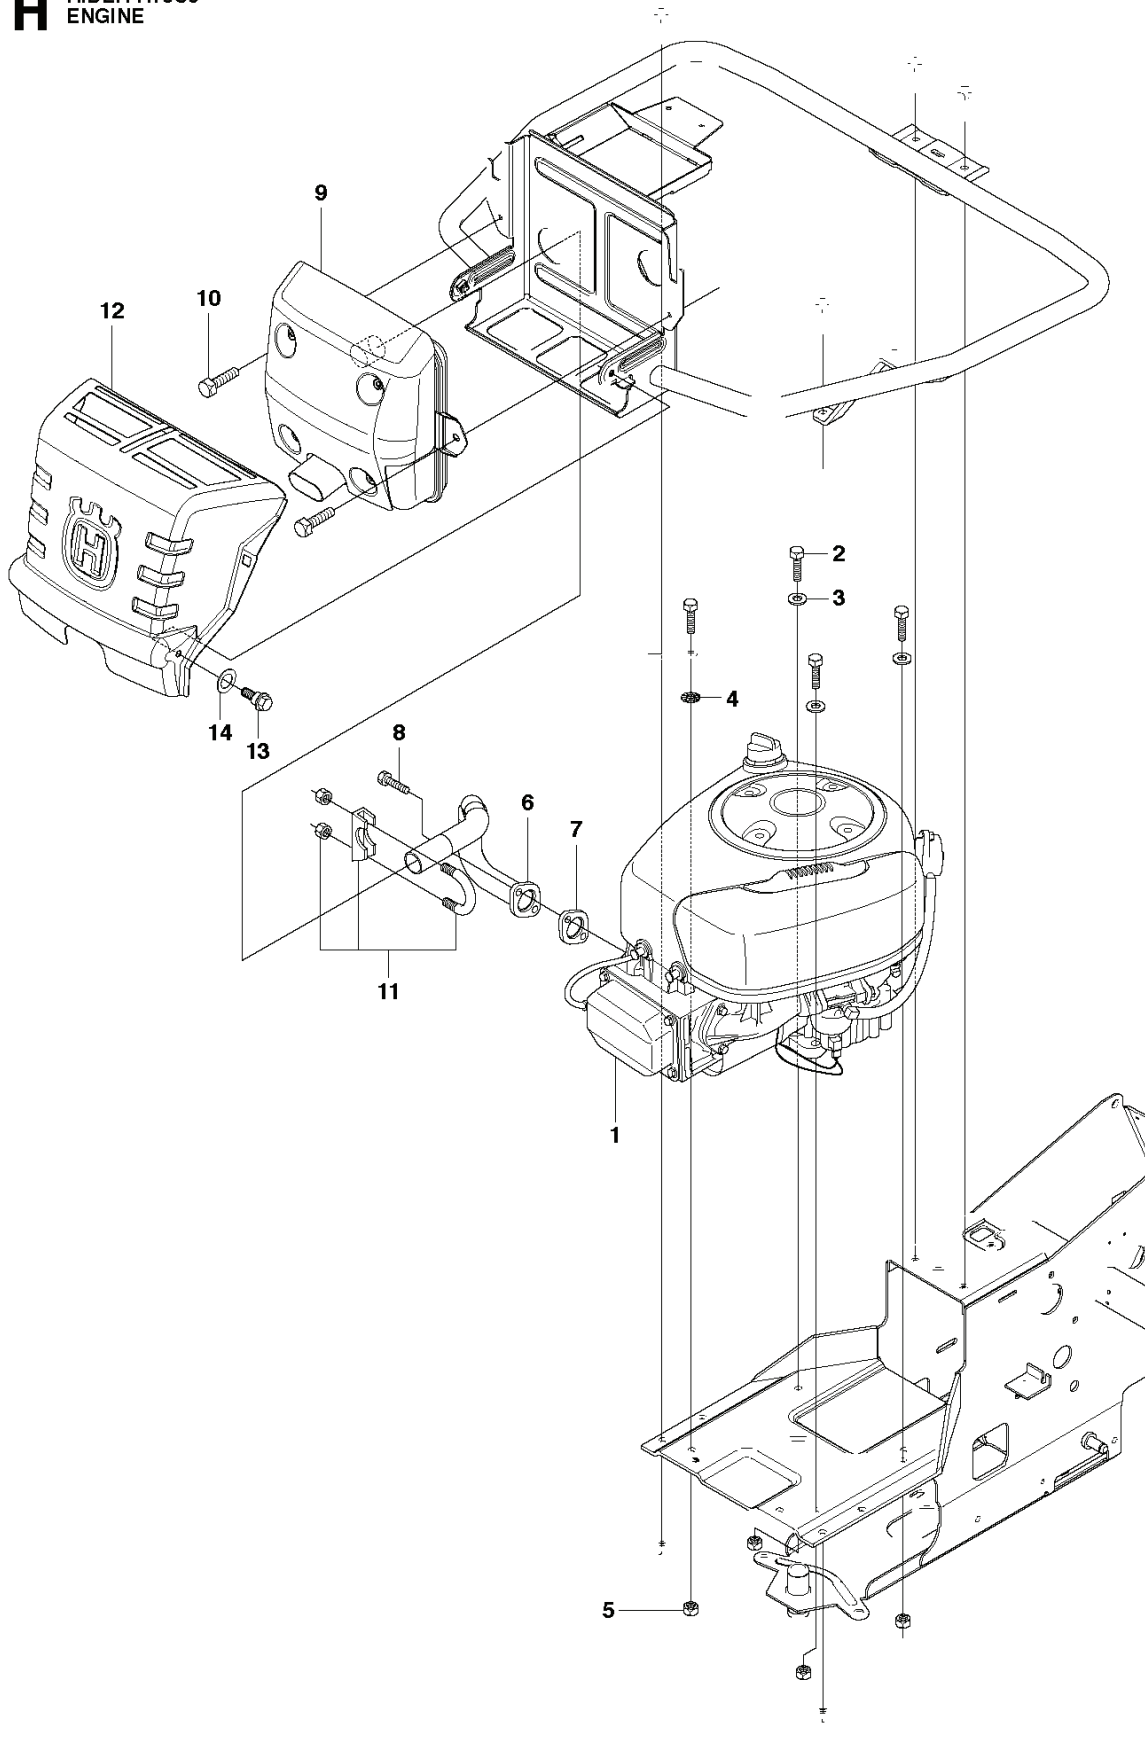

H RIDER R13C5
ENGINE

REF.	PART NO.	DESCRIPTION	REMARK	QTY.	KIT
1	535494901	ENGINE		1	
2	725245751	SCREW		4	
3	734116401	WASHER		3	
4	735216400	LOCKWASHER		1	
5	732211801	LOCK NUT		4	
6	535500601	EXHAUST PIPE ASSY		1	
7	506914501	GASKET		1	
8	506556301	SCREW UNC		2	
9	544335701	MUFFLER ASSY		1	
10	725236461	SCREW EHHFT		2	
11	506668401	CLAMP ASSY		1	
12	544248301	HEAT PROTECTOR		1	
13	506597401	SCREW EHHFM		2	
14	506839401	SPRING WASHER		2