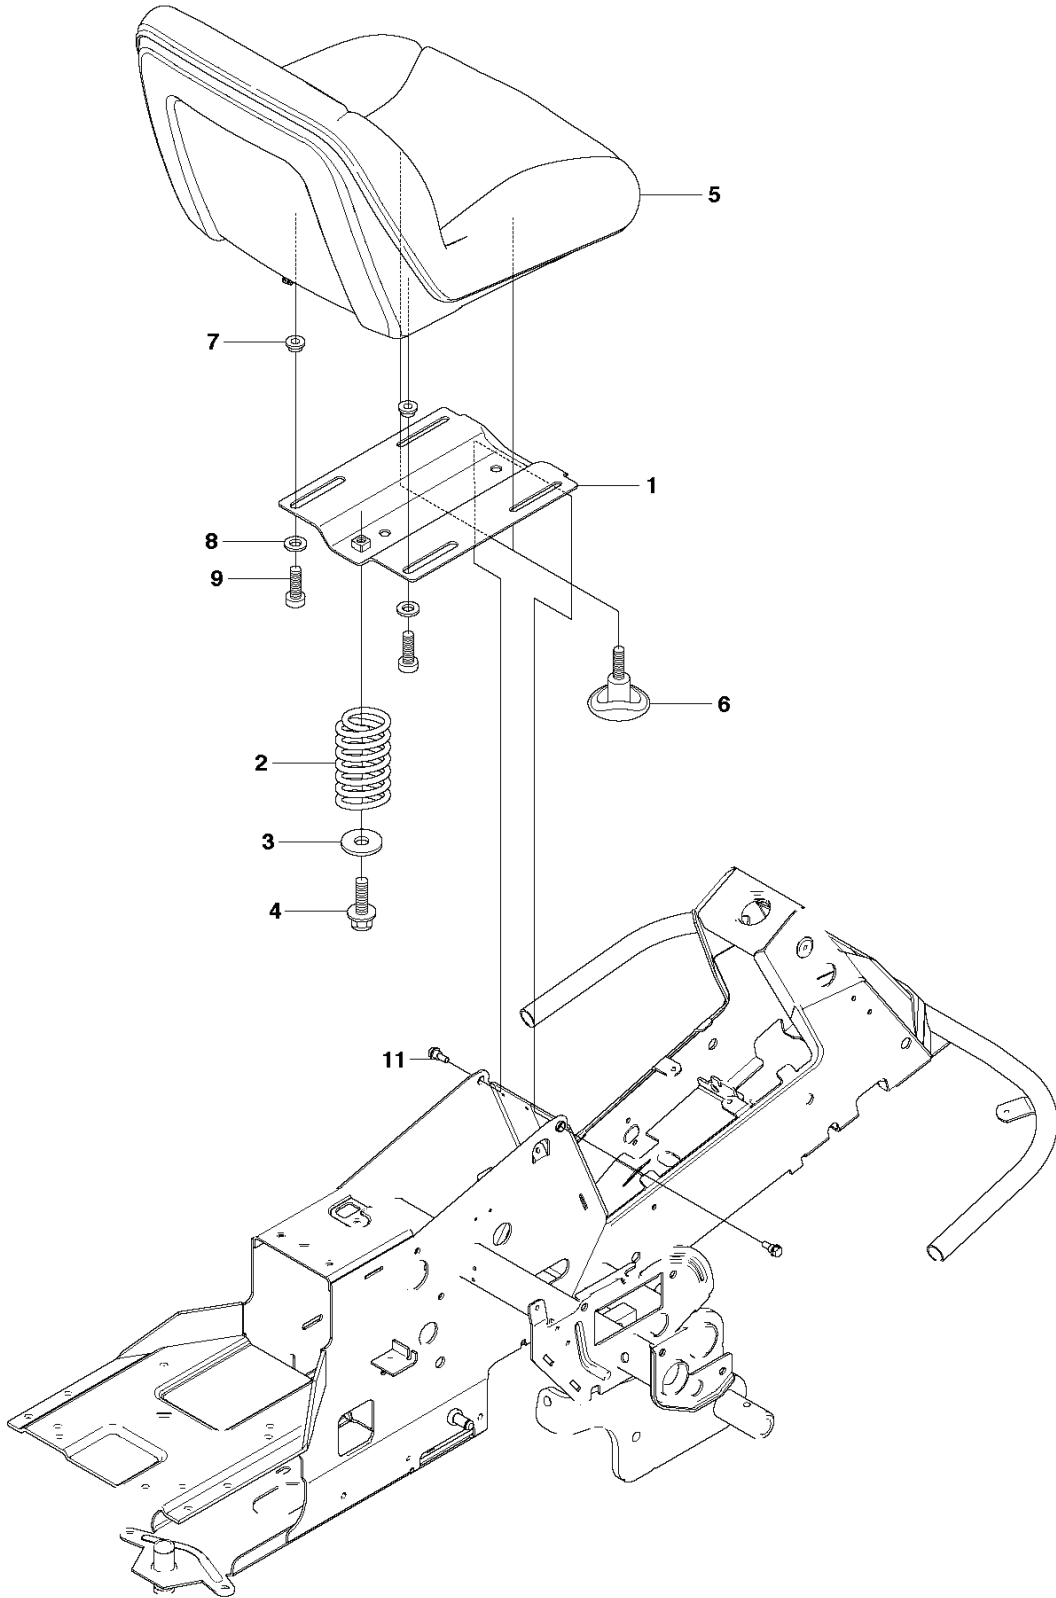

A RIDER R13C5
SEAT

REF.	PART NO.	DESCRIPTION	REMARK	QTY.	KIT
1	544328503	SEAT BRACKET		1	
2	506915301	COMPRESSION SPRING		1	
3	734117441	WASHER		1	
4	725249371	SCREW EHHM		1	
5	544433301	SEAT		1	
6	506565501	JUSTERVRED		2	
7	506565301	BUSHING		2	
8	734116441	WASHER		2	
9	506556301	SCREW UNC		2	
11	506597401	SCREW EHHFM		1