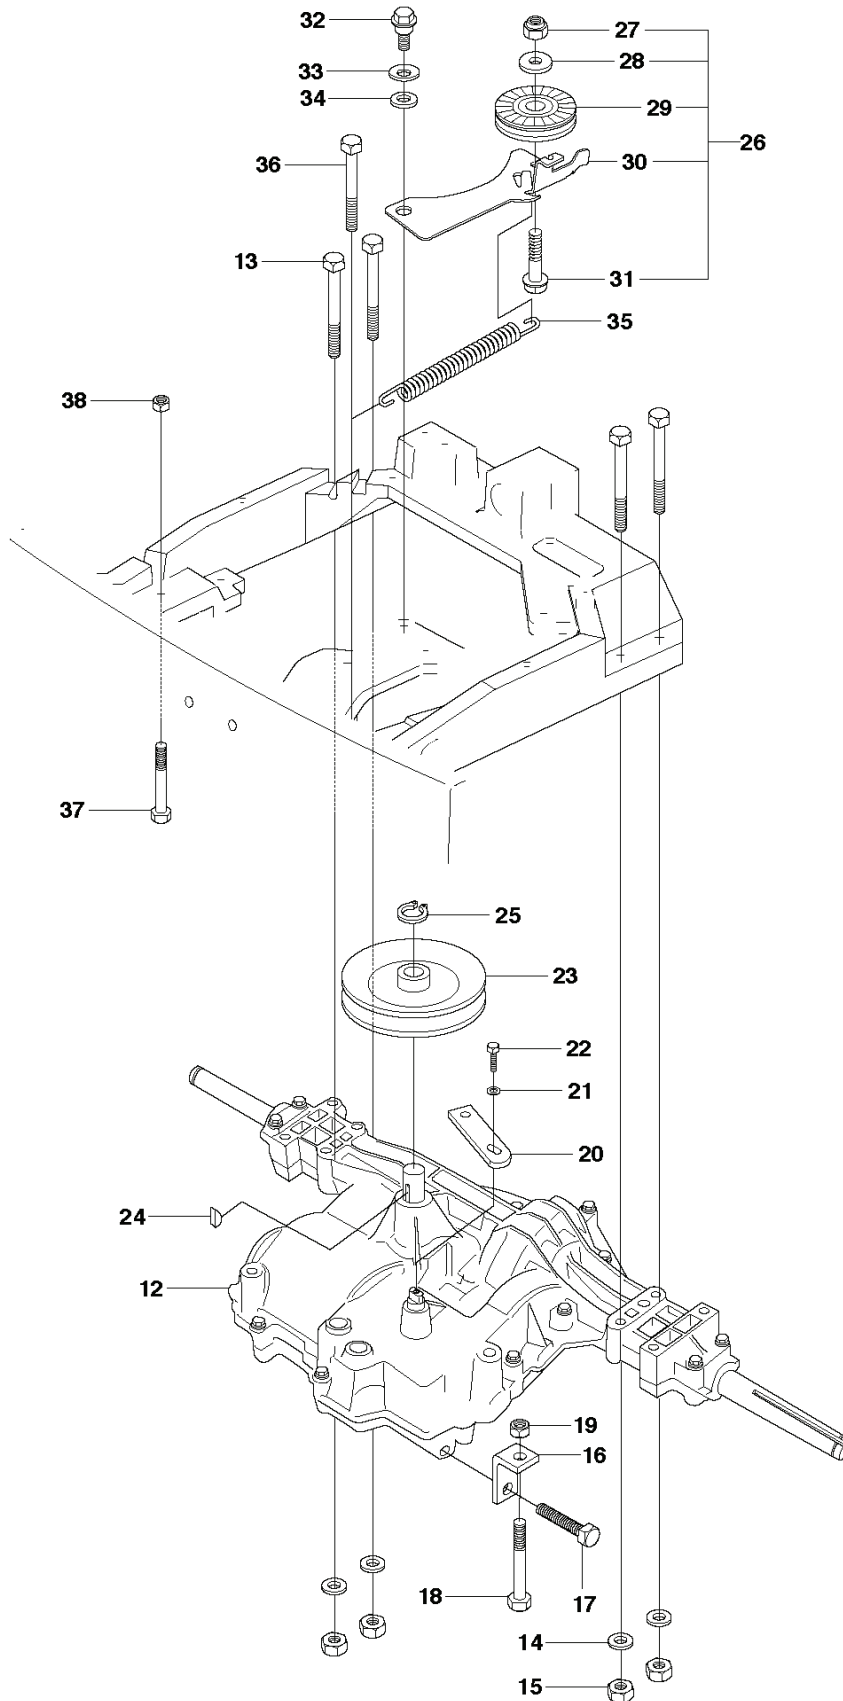

J2 RIDER R13C5
CHASSIS, REAR

REF.	PART NO.	DESCRIPTION	REMARK	QTY.	KIT
12	506955501	GEAR CASE MST 205		1	
13	725246751	SCREW EHHM		4	
14	734116401	WASHER		4	
15	731231801	HEXAGON NUT		4	
16	506575101	BRACKET		1	
17	506558302	SCREW EHHFT		1	
18	725245551	SCREW		1	
19	731231801	HEXAGON NUT		1	
20	506904501	VÄXELARM		1	
21	734115601	WASHER		1	
22	506557801	U6S-UNF1/4"X28 L=16		1	
23	502234401	PULLEY		1	
24	506509401	WOODRUFF KEY		1	
25	735311800	CIRCLIP		1	
26	506989501	BELT TENSIONER ASSY		1	
27	732211801	LOCK NUT		1	26
28	734116441	WASHER		1	26
29	506793401	BELT TENS WHEEL ASSY		1	26
30	506989601	BELT TENSIONER		1	26
31	725245551	SCREW		1	26
32	506597401	SCREW EHHFM		1	
33	506839401	SPRING WASHER		1	
34	734117801	WASHER		1	
35	506988601	SPRING		1	
36	725246451	SCREW EHHM		1	
37	725245551	SCREW		1	
38	731231801	HEXAGON NUT		1