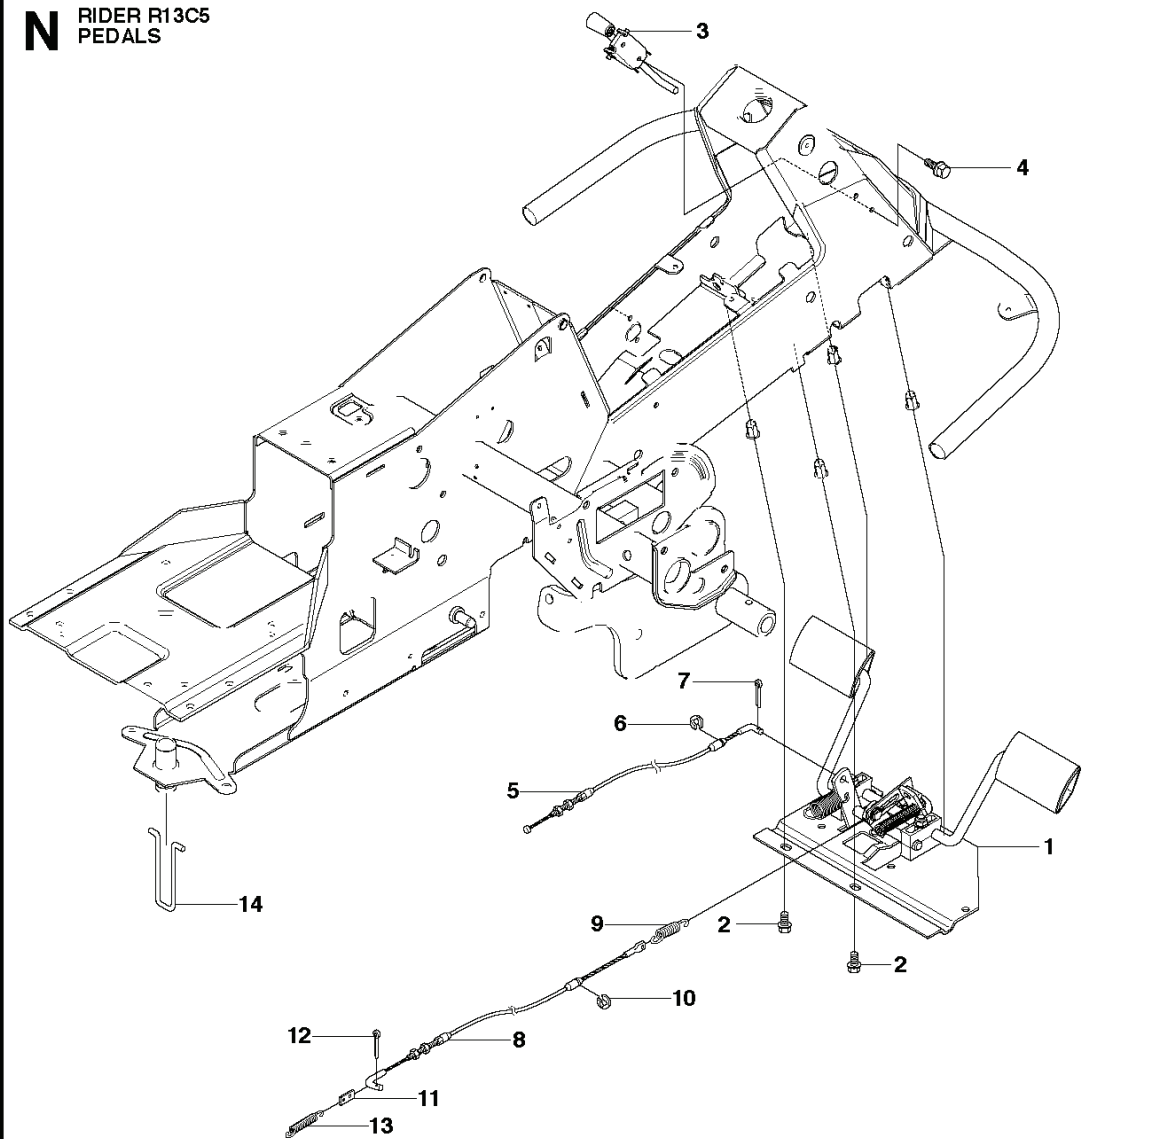

N RIDER R13C5
PEDALS

PEDALS