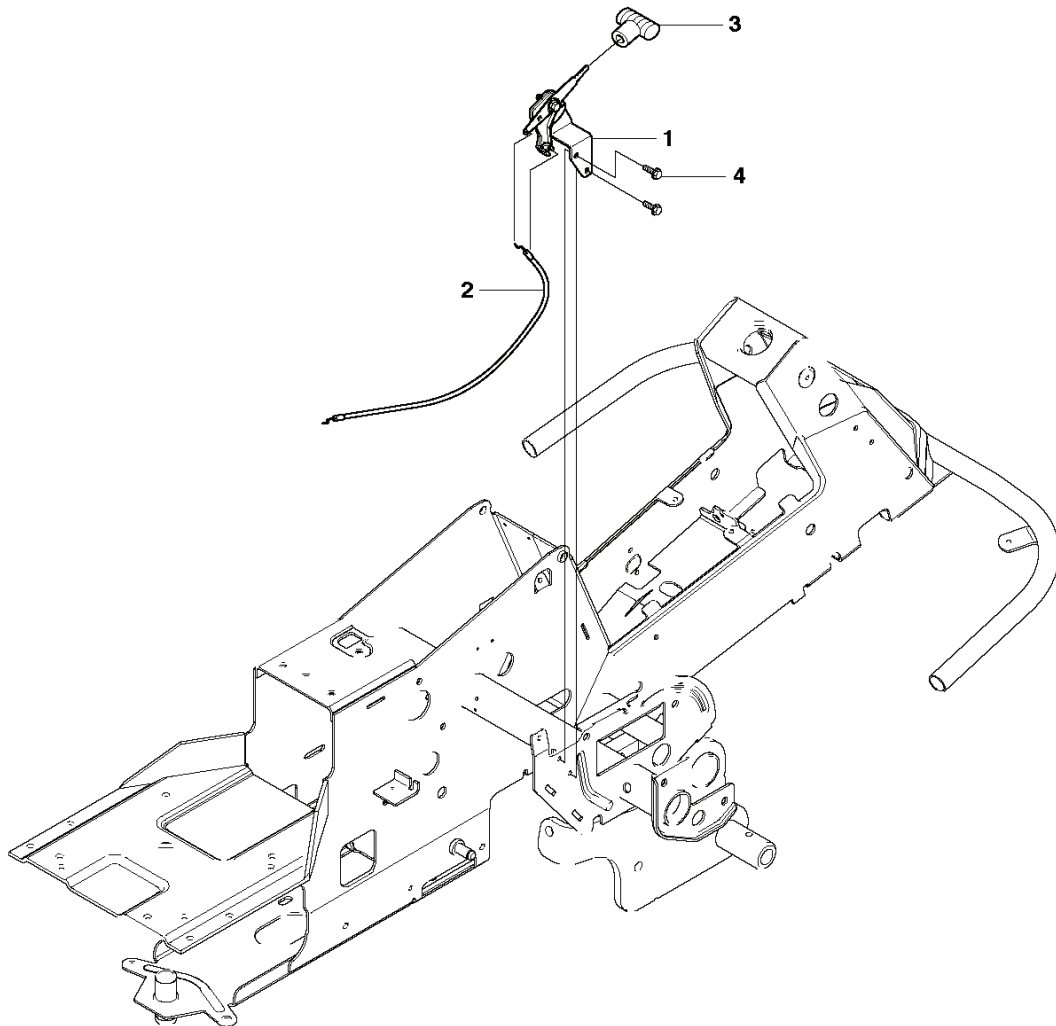

L RIDER R13C5
CONTROLS

REF.	PART NO.	DESCRIPTION	REMARK	QTY.	KIT
1	544301501	THROTTLE CONTROL ASSY		1	
2	544301701	WIRE		1	
3	506889101	KNOB		1	
4	725236461	SCREW EHHFT		2