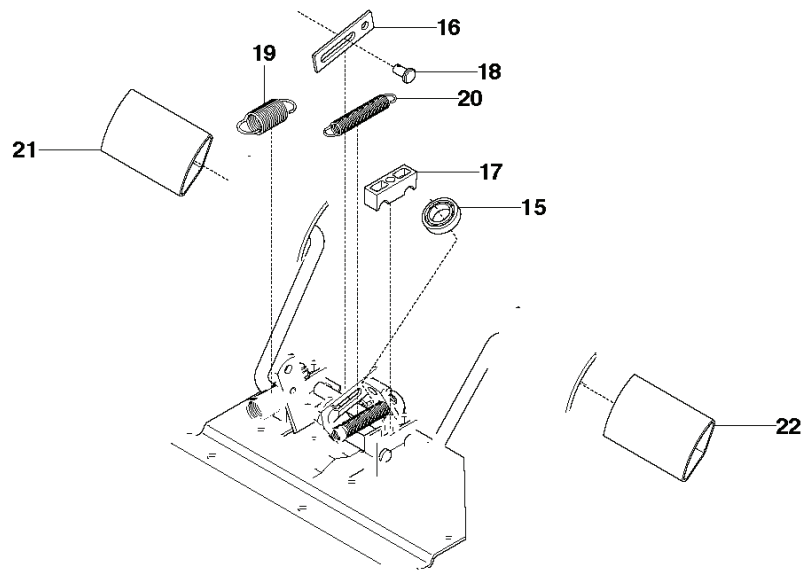

N RIDER R13C5
PEDALS

PEDALS