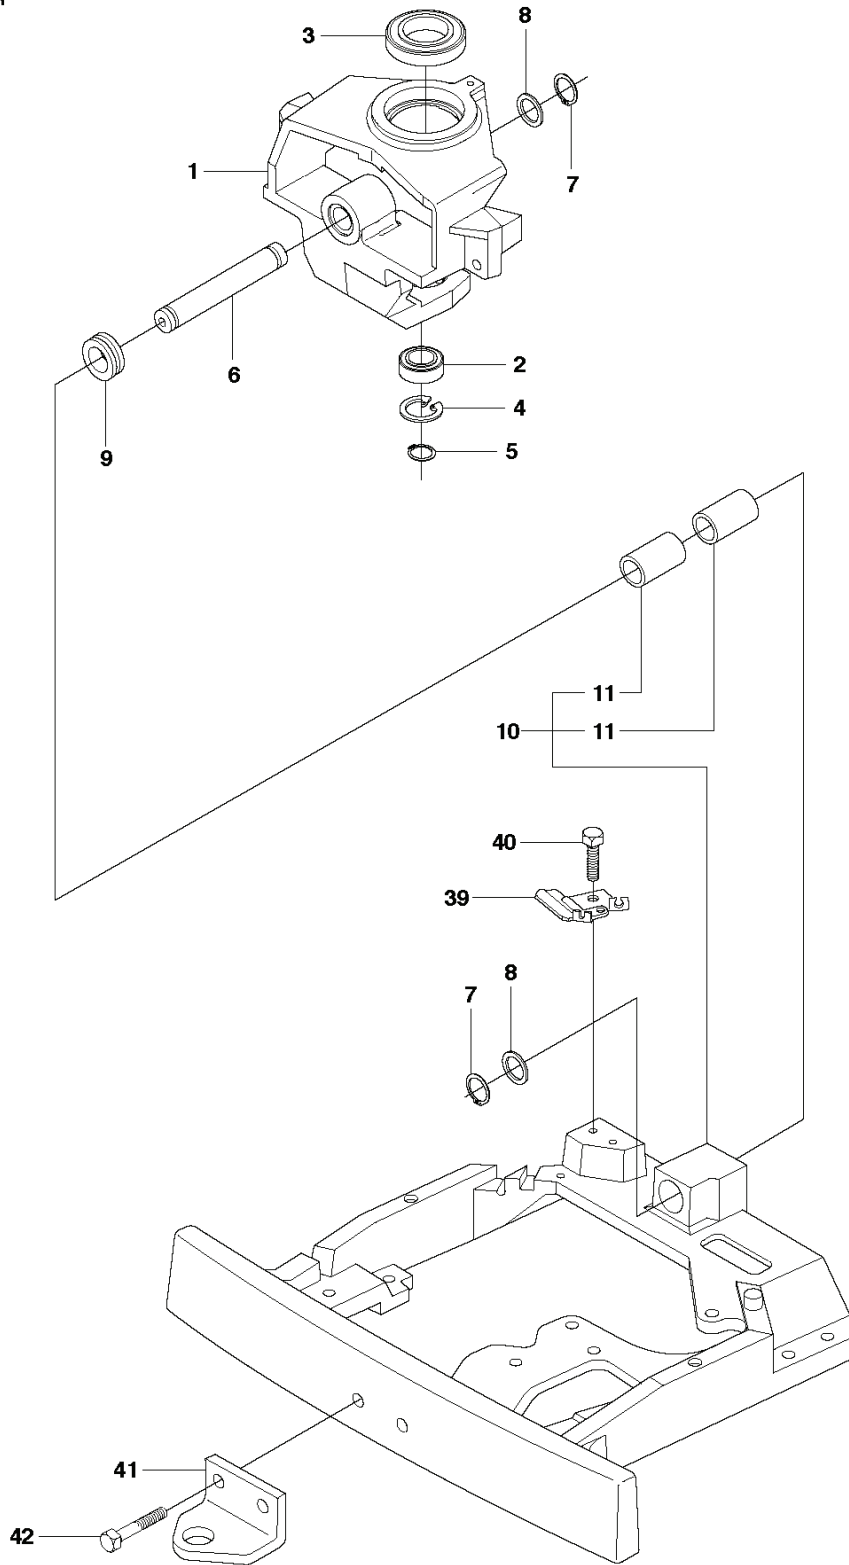

J1 RIDER R13C5
CHASSIS, REAR

REF.	PART NO.	DESCRIPTION	REMARK	QTY.	KIT
1	506985803	SPINDLE		1	
2	738210504	BALL BEARING		1	
3	738211004	BALL BEARING		1	
4	735314010	CIRCLIP		1	
5	735312600	CIRCLIP		1	
6	506985901	SWING AXLE		1	
7	735312600	CIRCLIP		2	
8	506773401	WASHER		2	
9	740681421	V-RING		1	
10	535406001	BRACKET		1	
11	506986102	GLIDLAGER		2	10
39	506575201	WIRE HOLDER		1	
40	725236651	HEXAGONAL SCREW M6X12		2	
41	506889901	HITCH		1	
42	725249371	SCREW EHHM		2