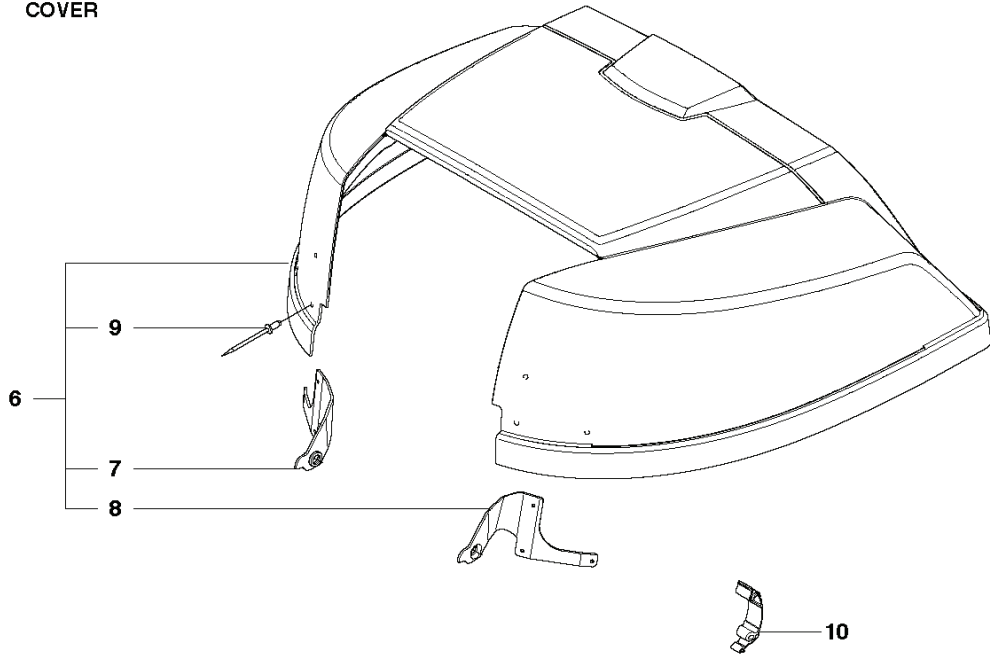

C1 RIDER R13C5
COVER

REF.	PART NO.	DESCRIPTION	REMARK	QTY.	KIT
6	544247602	ENGINE HOOD ASSY		1	
7	544247701	HINGE		1	6
8	544247702	HINGE		1	6
9	722795402	RIVET		6	6
10	503894703	SNAP LOCKING		1	
19	574856101	COVER		1	
20	544400501	SCREW		2