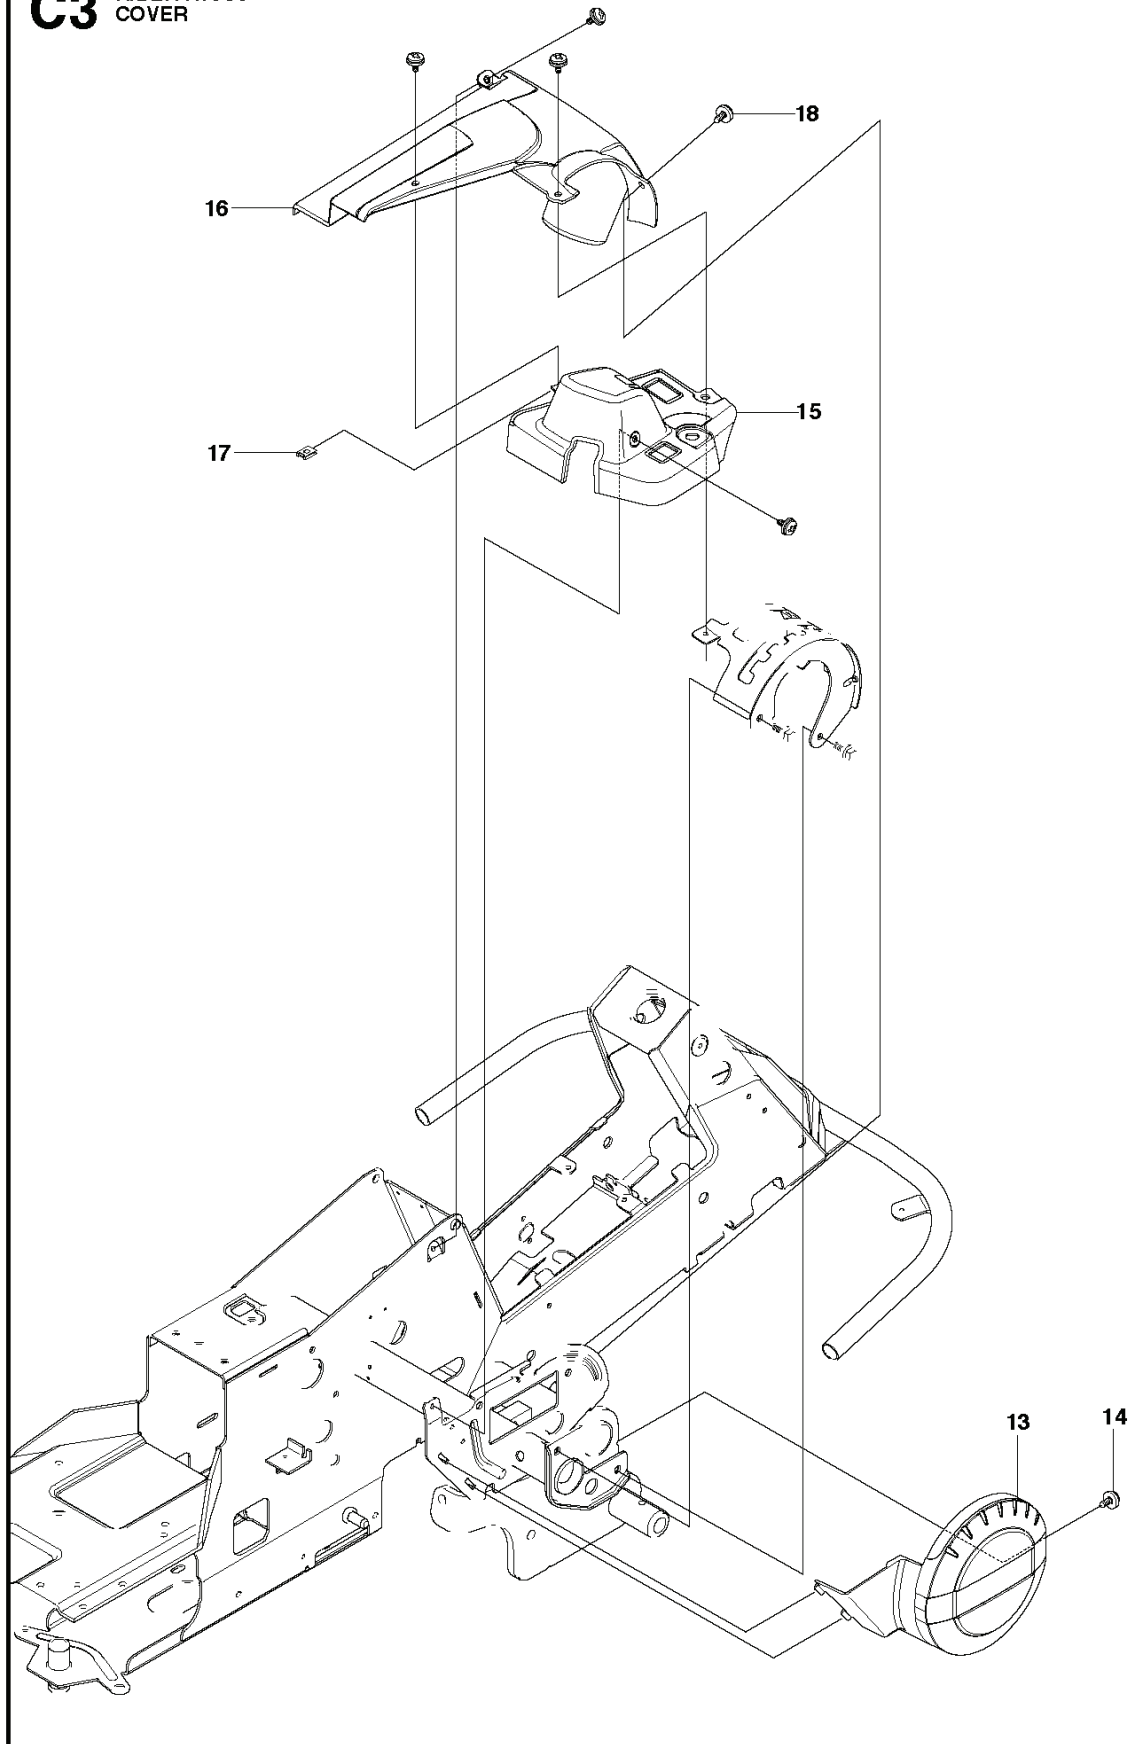

C3 RIDER R13C5
COVER

REF.	PART NO.	DESCRIPTION	REMARK	QTY.	KIT
13	535502501	CONTROL COVER		1	
14	544400501	SCREW		1	
15	544332103	CONTROL COVER		1	
16	544332201	COVER		1	
17	535429101	SPRING NUT		1	
18	544400501	SCREW		4