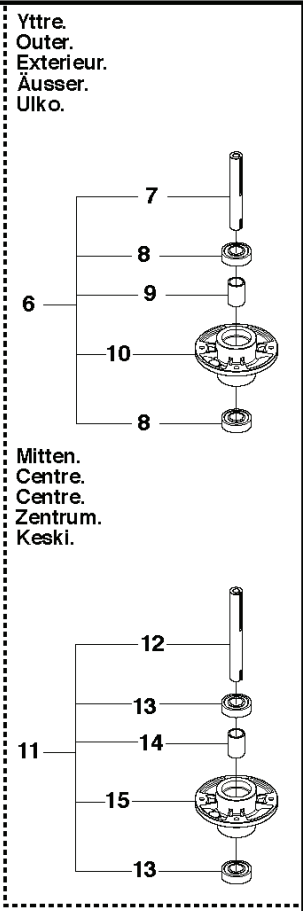

T2 R13C5 CUTTING DECK

REF.	PART NO.	DESCRIPTION	REMARK	QTY.	KIT
1	544065704	CUTTING DECK		1	
2	544065506	DECK SHELL ASSY		1	1
3	506916201	NUT		1	1
4	544065801	PLUG		1	1
5	544066101	KNOB		1	1
6	544065901	BLADE HOUSING ASSY		2	
7	544067902	SHAFT		1	6
8	738230434	BALL BEARING		2	6
9	544068001	SPACING SLEEVE		1	6
10	544067801	BEARING HOUSING		1	6
11	544065903	BLADE HOUSING ASSY		1	
12	544067903	SHAFT		1	11
13	738230434	BALL BEARING		2	11
14	544068001	SPACING SLEEVE		1	11
15	544067801	BEARING HOUSING		1	11
16	535423801	SCREW RSQM		12	
17	734116401	WASHER		12	
18	732211801	LOCK NUT		12	
19	506922101	PULLEY		3	
20	506533501	PARALLEL KEY		4	
21	544068003	SPACING SLEEVE		1	
22	506778601	PULLEY		1	
23	734117441	WASHER		3	
24	506675402	SCREW EHHFM		3	
25	579652510	BLADE		3	
26	505544501	RIDE ON BLADE		3	
27	506675402	SCREW EHHFM		3	
28	506797301	BELT TENSIONER ASSY		1	
29	506797101	SPÄNNARM KPL.		1	28
30	506793201	BELT TENSIONER WHEEL		1	28
31	734116441	WASHER		1	28
32	506558302	SCREW EHHFT		1	28
33	506918702	WASHER		1	
34	725245171	SCREW EHHM		1	
35	732211801	LOCK NUT		1	
36	506533101	SPRING		1	
37	589530701	BELT		1	
38	522821901	BELT COVER		1	
39	544400501	SCREW		2	
63	506789701	LABEL		1	
64	544238101	LABEL		1