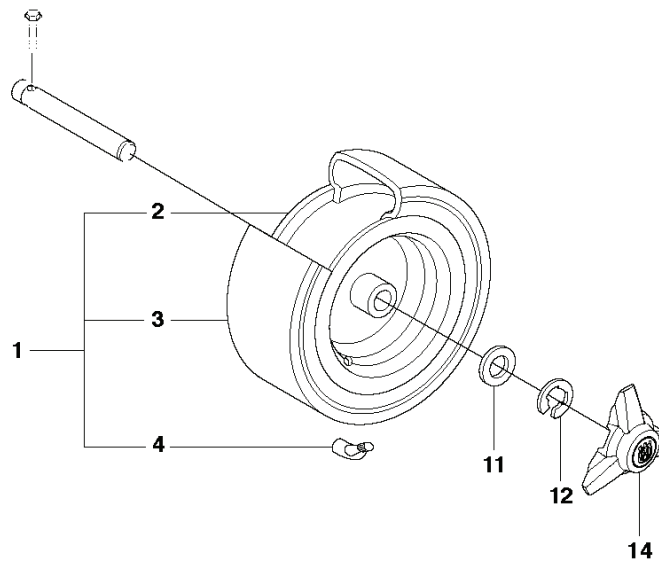

Q RIDER R13C5
WHEELS & TIRES

REF.	PART NO.	DESCRIPTION	REMARK	QTY.	KIT
1	544126201	WHEEL		2	
2	544114301	RIM		1	1
3	535460001	TYRE		1	1
4	506574301	VALVE ASSY		1	1
5	544126301	WHEEL		2	
6	544114201	RIM		1	5
7	535460001	TYRE		1	5
8	506574301	VALVE ASSY		1	5
9	506504803	WASHER		2	
10	506596201	SPACING SLEEVE		2	
11	506504805	WASHER		4	
12	506899001	E-CLIP		4	
13	544353501	HUB CAP		2	
14	544353502	HUB CAP		2