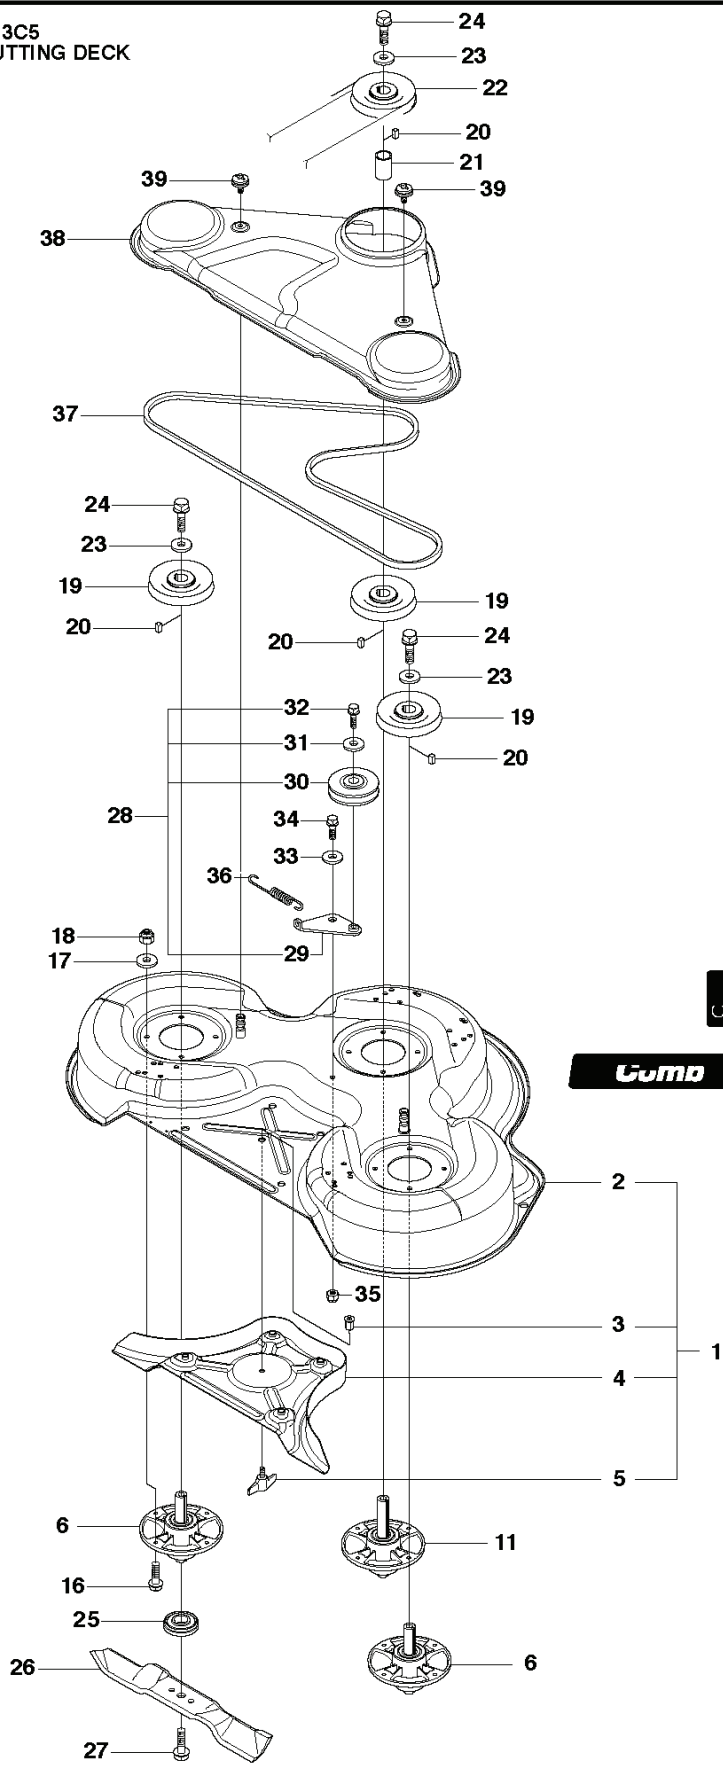

T2 R13C5 CUTTING DECK

REF.	PART NO.	DESCRIPTION	REMARK	QTY.	KIT
1	544065704	CUTTING DECK		1	
2	544065506	DECK SHELL ASSY		1	1
3	506916201	NUT		1	1
4	544065801	PLUG		1	1
5	544066101	KNOB		1	1
6	544065901	BLADE HOUSING ASSY		2	
7	544067902	SHAFT		1	6
8	738230434	BALL BEARING		2	6
9	544068001	SPACING SLEEVE		1	6
10	544067801	BEARING HOUSING		1	6
11	544065903	BLADE HOUSING ASSY		1	
12	544067903	SHAFT		1	11
13	738230434	BALL BEARING		2	11
14	544068001	SPACING SLEEVE		1	11
15	544067801	BEARING HOUSING		1	11
16	535423801	SCREW RSQM		12	
17	734116401	WASHER		12	
18	732211801	LOCK NUT		12	
19	506922101	PULLEY		3	
20	506533501	PARALLEL KEY		4	
21	544068003	SPACING SLEEVE		1	
22	506778601	PULLEY		1	
23	734117441	WASHER		3	
24	506675402	SCREW EHHFM		3	
25	579652510	BLADE		3	
26	505544501	RIDE ON BLADE		3	
27	506675402	SCREW EHHFM		3	
28	506797301	BELT TENSIONER ASSY		1	
29	506797101	SPÄNNARM KPL.		1	28
30	506793201	BELT TENSIONER WHEEL		1	28
31	734116441	WASHER		1	28
32	506558302	SCREW EHHFT		1	28
33	506918702	WASHER		1	
34	725245171	SCREW EHHM		1	
35	732211801	LOCK NUT		1	
36	506533101	SPRING		1	
37	589530701	BELT		1	
38	522821901	BELT COVER		1	
39	544400501	SCREW		2	
63	506789701	LABEL		1	
64	544238101	LABEL		1