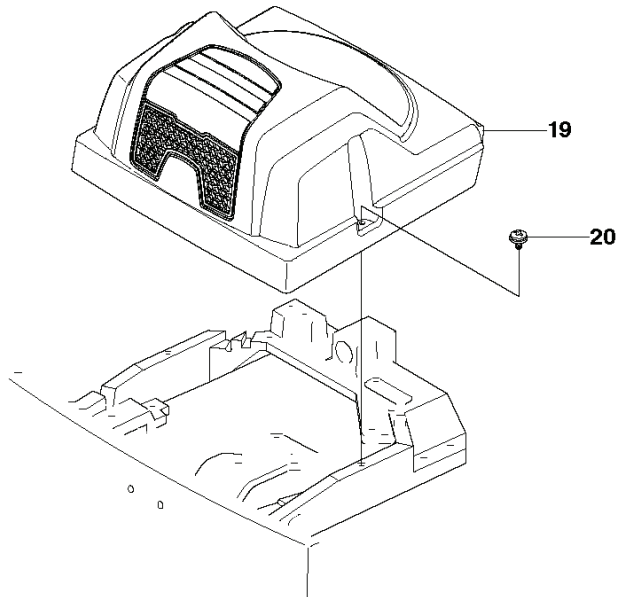

C1 RIDER R13C5
COVER

REF.	PART NO.	DESCRIPTION	REMARK	QTY.	KIT
6	544247602	ENGINE HOOD ASSY		1	
7	544247701	HINGE		1	6
8	544247702	HINGE		1	6
9	722795402	RIVET		6	6
10	503894703	SNAP LOCKING		1	
19	574856101	COVER		1	
20	544400501	SCREW		2