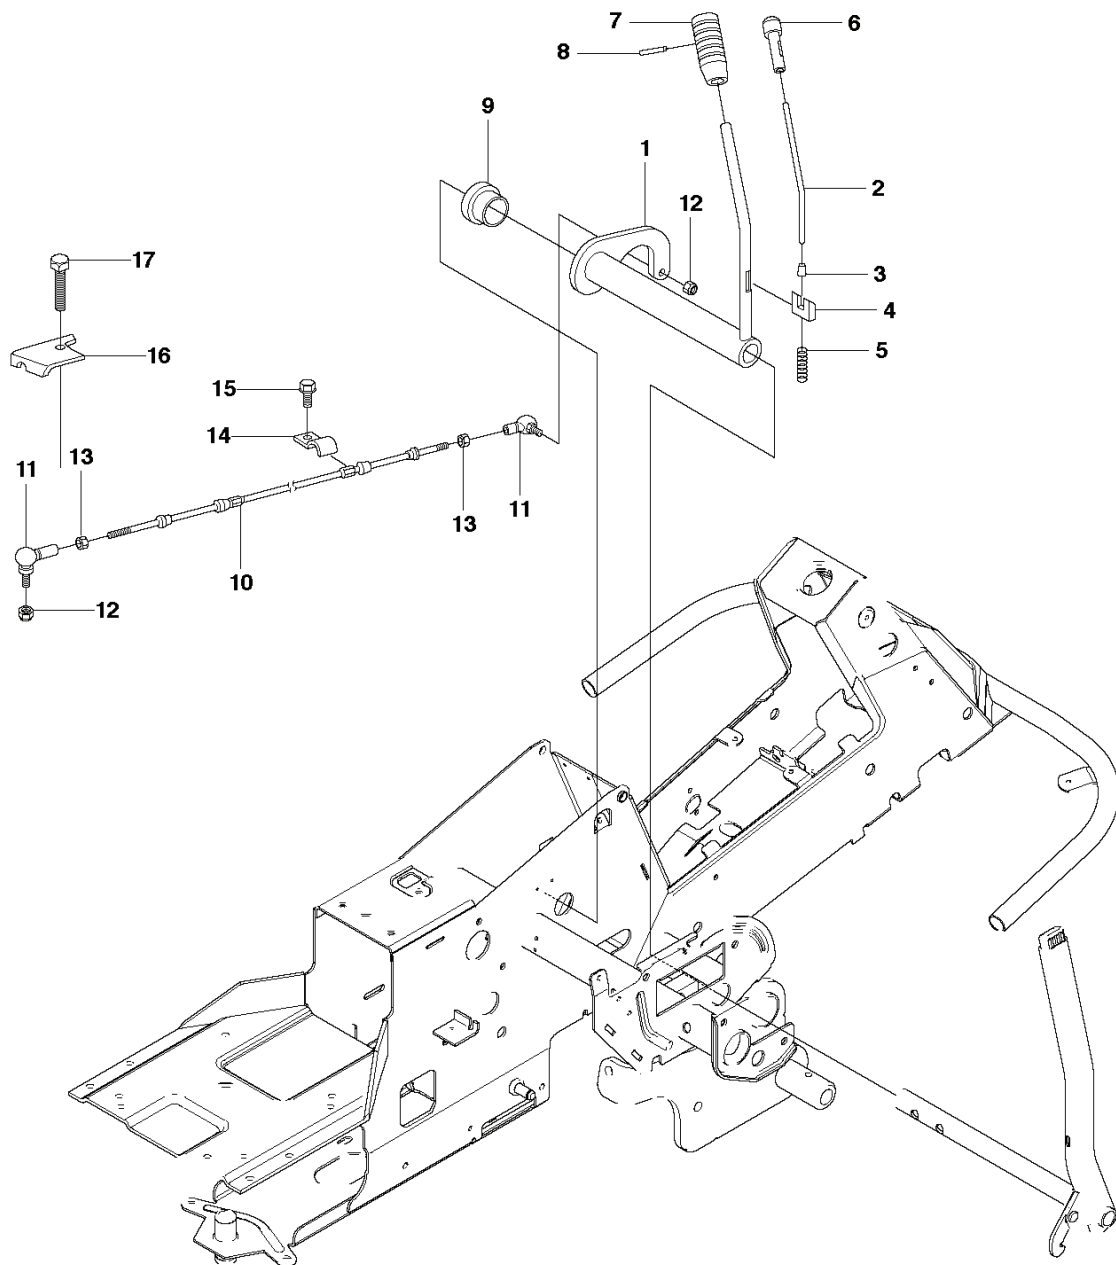

R13 C5, 966600401, 2012

SPARE PARTS LIST

S RIDER R13C5
ATTACHMENTS

REF.	PART NO.	DESCRIPTION	REMARK	QTY.	KIT
1	544212701	EQUIPMENT FRAME		1	
2	506895801	COLLAR SCREW		2	
3	732252201	HEXAGON LOCKING NUT		2	
4	506837601	SPRING		2	
5	506837701	RING BOLT		2	
6	731232051	HEXAGON NUT		4	
7	734117201	WASHER		2	
8	506966601	HAIR PIN COTTER		1	
9	544437901	CUTTING DECK		1	
10	544362401	SCREW		2	
11	732211801	LOCK NUT		2	

J2 RIDER R13C5
CHASSIS, REAR

REF.	PART NO.	DESCRIPTION	REMARK	QTY.	KIT
12	506955501	GEAR CASE MST 205		1	
13	725246751	SCREW EHHM		4	
14	734116401	WASHER		4	
15	731231801	HEXAGON NUT		4	
16	506575101	BRACKET		1	
17	506558302	SCREW EHHFT		1	
18	725245551	SCREW		1	
19	731231801	HEXAGON NUT		1	
20	506904501	VÄXELARM		1	
21	734115601	WASHER		1	
22	506557801	U6S-UNF1/4"X28 L=16		1	
23	502234401	PULLEY		1	
24	506509401	WOODRUFF KEY		1	
25	735311800	CIRCLIP		1	
26	506989501	BELT TENSIONER ASSY		1	
27	732211801	LOCK NUT		1	26
28	734116441	WASHER		1	26
29	506793401	BELT TENS WHEEL ASSY		1	26
30	506989601	BELT TENSIONER		1	26
31	725245551	SCREW		1	26
32	506597401	SCREW EHHFM		1	
33	506839401	SPRING WASHER		1	
34	734117801	WASHER		1	
35	506988601	SPRING		1	
36	725246451	SCREW EHHM		1	
37	725245551	SCREW		1	
38	731231801	HEXAGON NUT		1	

L RIDER R13C5
CONTROLS

REF.	PART NO.	DESCRIPTION	REMARK	QTY.	KIT
1	544301501	THROTTLE CONTROL ASSY		1	
2	544301701	WIRE		1	
3	506889101	KNOB		1	
4	725236461	SCREW EHHFT		2	

M RIDER R13C5
CONTROLS

REF.	PART NO.	DESCRIPTION	REMARK	QTY.	KIT
1	506906501	GEAR LEVER ASSY		1	
2	506906901	PUSH ROD		1	
3	506831701	END FITTING		1	
4	506831801	LOCK		1	
5	506832302	COMPRESSION SPRING		1	
6	506907001	KNOB		1	
7	506907101	HANDLE		1	
8	721421226	SPRING PIN		1	
9	506556501	BEARING		1	
10	574411102	CONTROL CABLE		1	
11	506557301	VINKELLAS8 DIN71802		2	
12	732211401	LOCK NUT		2	
13	731231401	HEXAGON NUT		2	
14	506566501	CLIP		1	
15	725236461	SCREW EHHFT		1	
16	506907401	WIRE HOLDER		1	
17	725236651	HEXAGONAL SCREW M6X12		1	