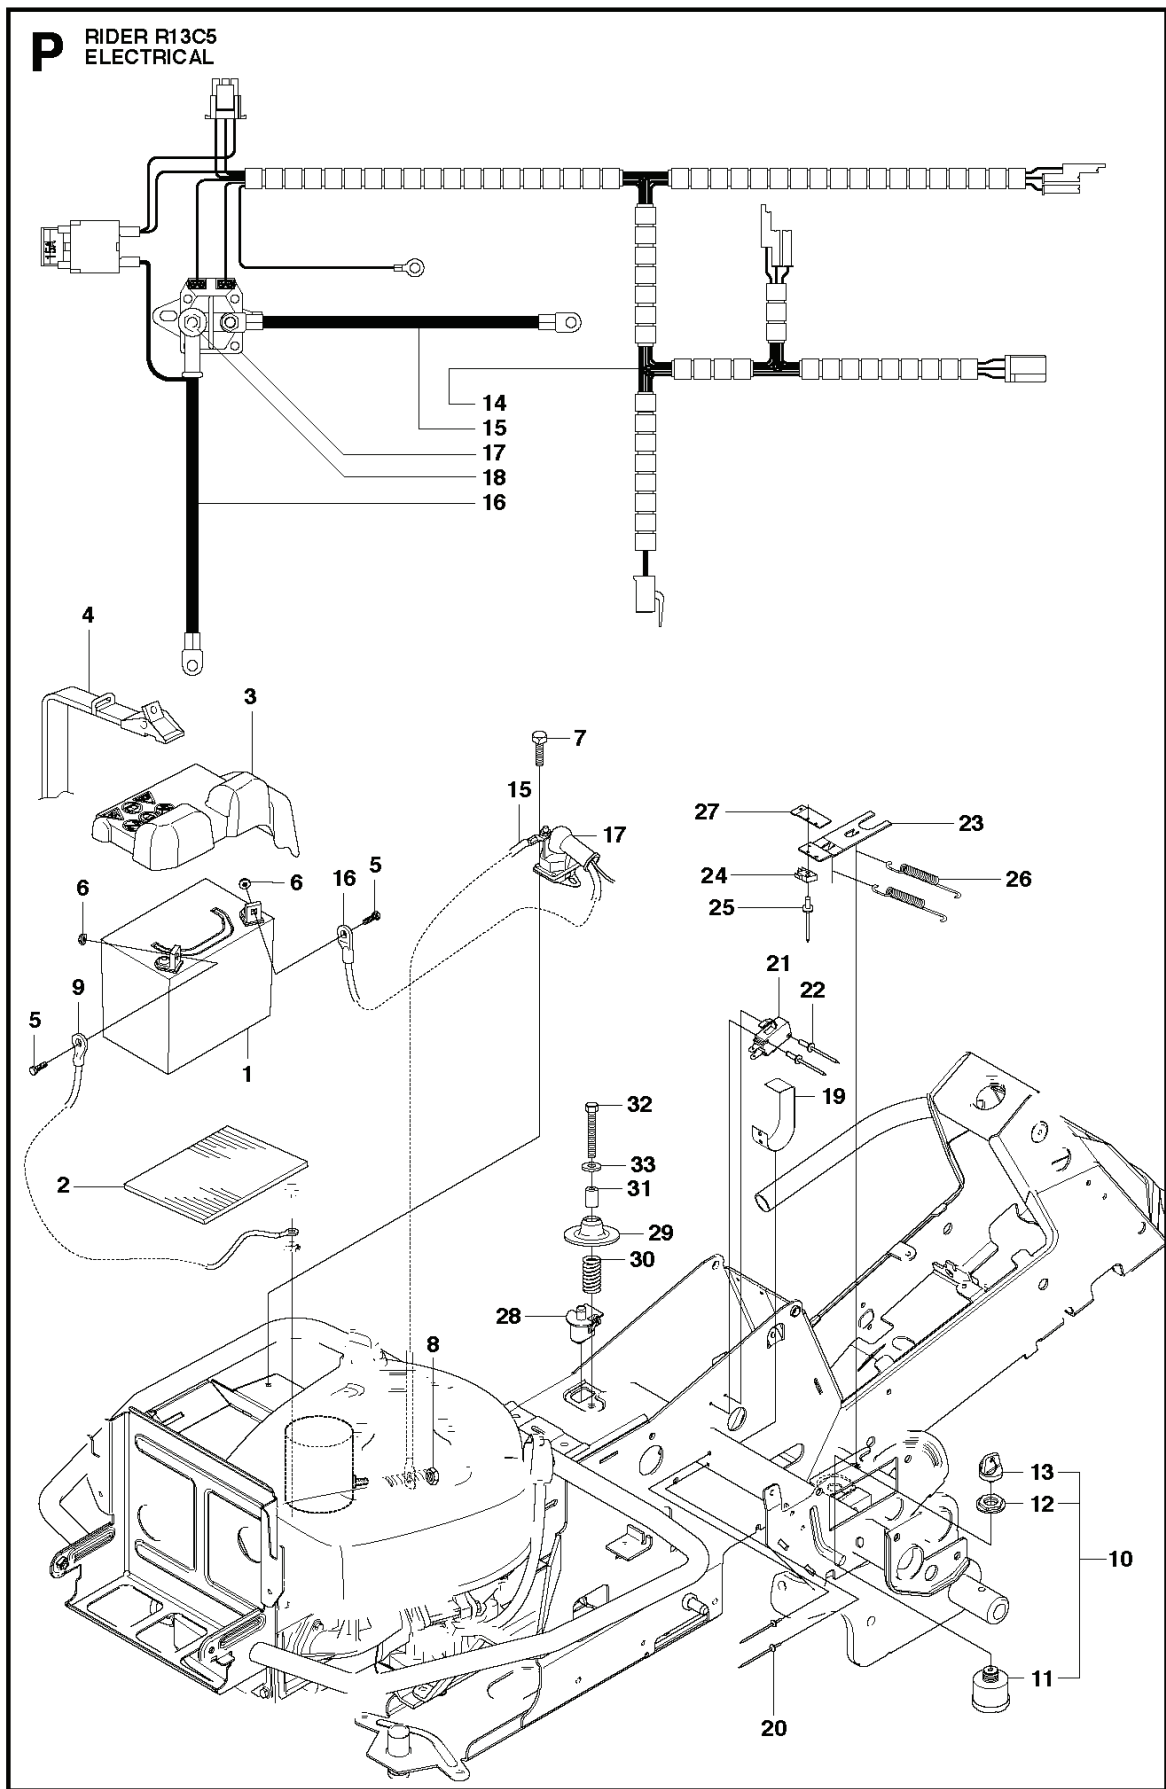

P RIDER R13C5
ELECTRICAL

REF.	PART NO.	DESCRIPTION	REMARK	QTY.	KIT
1	510138501	BATTERY		1	
2	535441101	BATTERY MAT		1	
3	510026901	COVER		1	
4	506836802	BELT		1	
5	522622101	SCREW EHHM		2	
6	522624301	NUT		2	
7	725236461	SCREW EHHFT		1	
8	506899801	NUT		1	
9	576183801	CABLE		1	
10	544442101	IGNITION SWITCH		1	
11	544442201	IGNITION SWITCH		1	10
12	544442301	NUT		1	10
13	544442401	IGNITION KEY		1	10
14	544926001	WIRING		1	
15	544928601	CABLE		1	
16	544926104	CABLE		1	
17	544439801	RELAY		1	
18	506899801	NUT		2	
19	506909301	PLATE SPRING		1	
20	722783902	BLIND RIVET		2	
21	574316001	SWITCH		1	
22	544440701	RIVET		2	
23	506909402	BRACKET		1	
24	535469101	SWITCH		1	
25	544440701	RIVET		2	
26	506834301	SPRING		2	
27	504711601	ADAPTER		1	
28	506909601	SWITCH		1	
29	506909701	SPRING WASHER		1	
30	544441201	SPRING		1	
31	506909902	SPACING TUBE		1	
32	725246051	SCREW EHHM		1	
33	734116401	WASHER		1