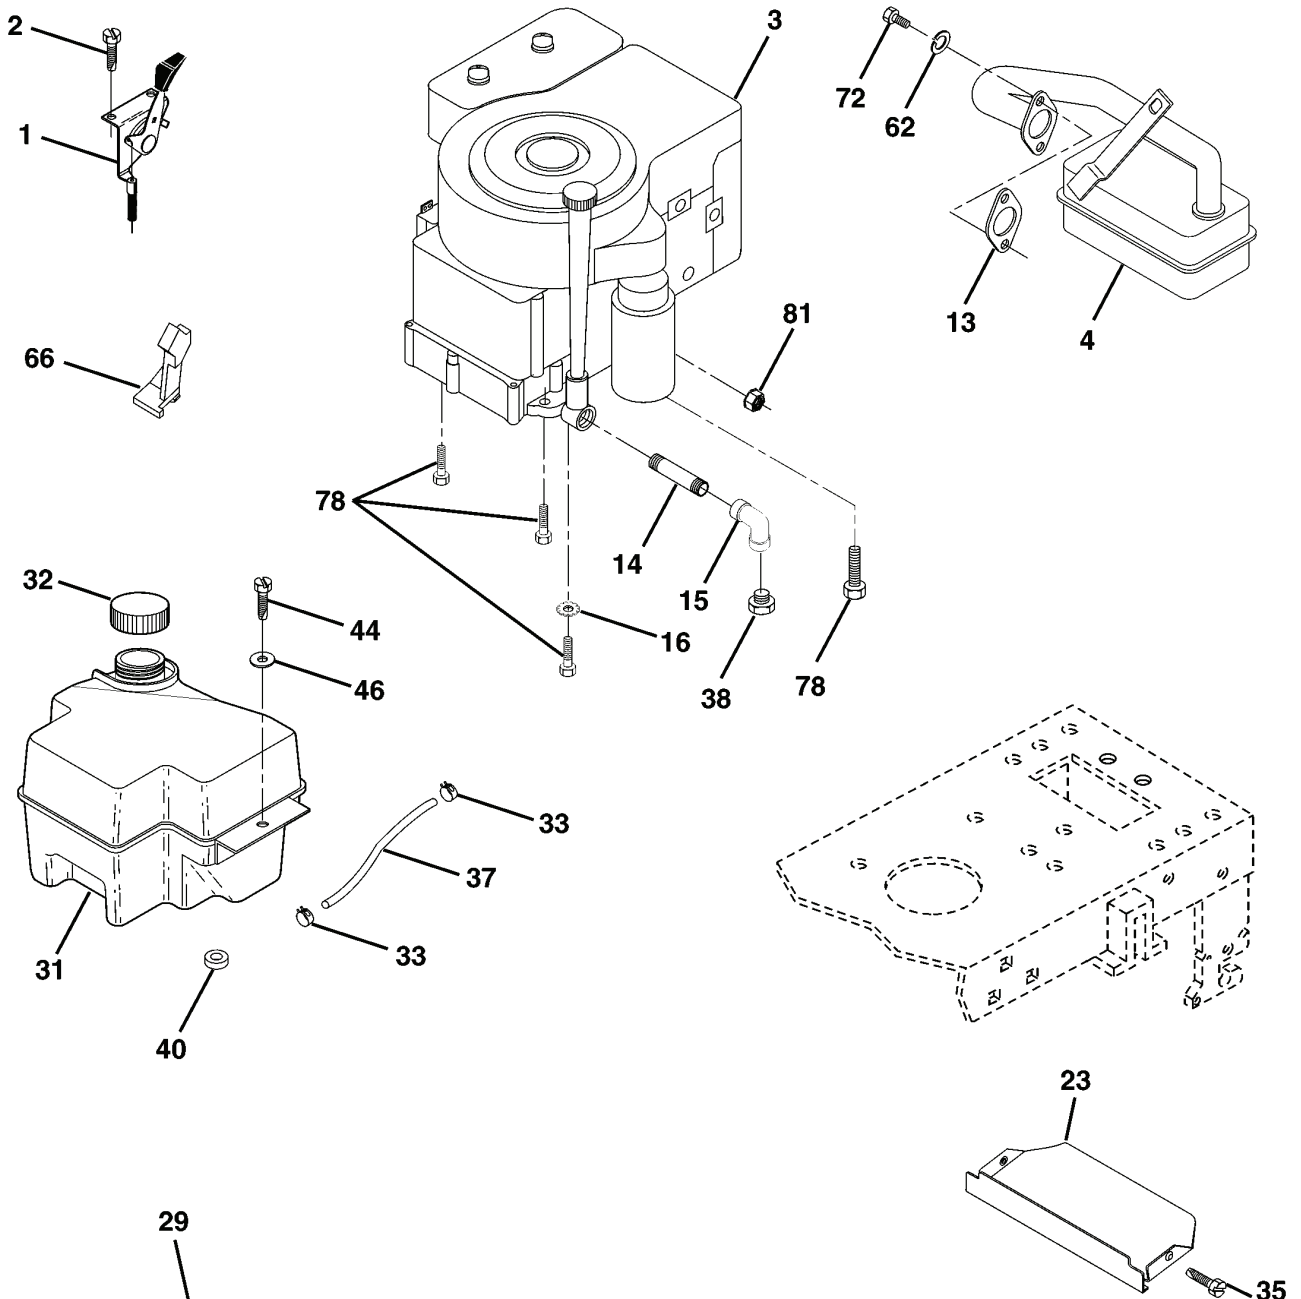

YT150, HEYT150H, 954170004, 1996-01

SPARE PARTS LIST

REPAIR PARTS

TRACTOR - - MODEL NO. YT150 (HEYT150H) PRODUCT NO. 954 17 00-04
SEAT ASSEMBLY

REF.	PART NO.	DESCRIPTION	REMARK	QTY.	KIT
1	532140839	SEAT		1	
2	532140551	BRACKET		1	
3	874760616	BOLT		1	
4	819131610	WASHER		1	
5	532145006	CLIP		1	
6	873800600	NUT		1	
7	532124181	SPRING		1	
8	817490616	SCREW		1	
9	819131614	WASHER		1	
10	532155925	BRACKET		1	
11	532120068	KNOB		1	
12	532121246	BRACKET		1	
13	532121248	BUSHING		1	
14	872050412	BOLT		1	
15	532134300	SPACER		1	
16	532121250	SPRING		1	
17	532123976	LOCKNUT		1	
21	532153236	SCREW		1	
22	873800500	LOCK NUT		1	
24	819171912	WASHER		1	
25	532127018	BOLT		1	

REPAIR PARTS

TRACTOR - - MODEL NO. YT150 (HEYT150H) PRODUCT NO. 954 17 00-04
ENGINE

OPTIONAL EQUIPMENT
Spark Arrester

REF.	PART NO.	DESCRIPTION	REMARK	QTY.	KIT
1	532141359	CONTROL		1	
2	817720410	SCREW		1	
4	532137352	MUFFLER		1	
13	532272293	GASKET		1	
14	813280324	PIPE		1	
15	813200300	ELBOW		1	
16	811050600	WASHER		1	
23	532159880	PROTECTOR		1	
29	532137180	SPARK ARRESTER KIT		1	
31	532161911	TANK		1	
32	532140527	FUEL CAP		1	
33	532123487	HOSE CLAMP		1	
35	817490512	SCREW		1	
37	532137040	HOSE		1	
40	532124028	BUSHING		1	
44	817490412	SCREW		1	
46	819091416	WASHER		1	
62	810040500	WASHER		1	
66	532127951	MOVEMENT LIMITER		1	
72	871070512	BOLT		1	
78	817490620	SCREW		1	
81	532128861	NUT		1	

REPAIR PARTS

TRACTOR - - MODEL NO. YT150 (HEYT150H) PRODUCT NO. 954 17 00-04

WHEELS & TIRES

REF.	PART NO.	DESCRIPTION	REMARK	QTY.	KIT
1	532059192	CAP VALVE		1	
2	532065139	NIPPLE		1	
3	532106222	TIRE		1	
4	532059904	HOSE		1	
5	532138336	RIM		1	
6	532124957	FITTING		1	
7	532124959	BEARING		1	
8	532138337	RIM.SPROCKET		1	
9	532122082	TIRE		1	
10	532124926	HOSE		1	
11	532104757	HUB CAP		1	
--	532144334	SEALING FOAM		1	