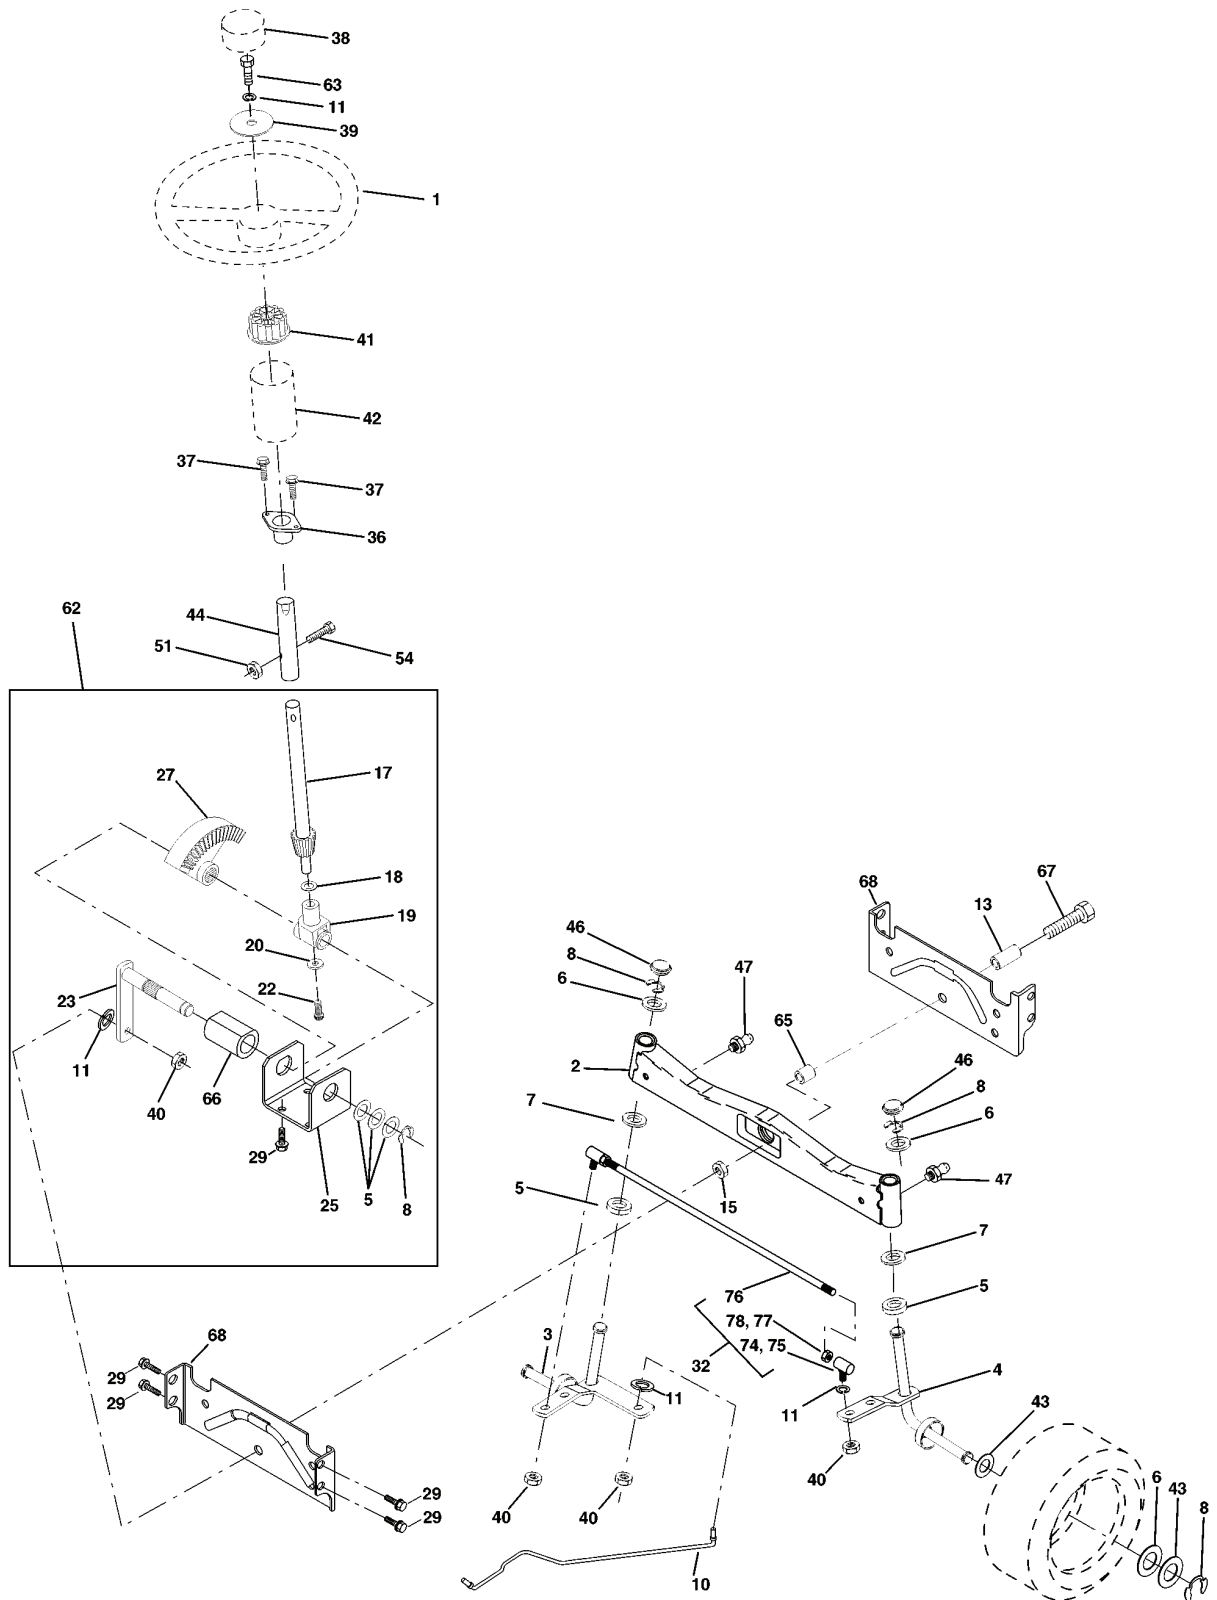

REPAIR PARTS

TRACTOR - - MODEL NO. YT150 (HEYT150H) PRODUCT NO. 954 17 00-04

STEERING ASSEMBLY

REF.	PART NO.	DESCRIPTION	REMARK	QTY.	KIT
1	532124415	STEERING WHEEL		1	
2	532137094	SHAFT		1	
3	532157479	SPINDLE		1	
4	532157478	SPINDLE		1	
5	532124931	WASHER		1	
6	532121748	WASHER		1	
7	819272016	WASHER		1	
8	812000029	RETAINER RING		1	
9	532124937	BEARING COL. STRG.		1	
10	532154432	LINK		1	
11	810040600	WASHER		1	
13	532154779	SPACER		1	
15	873901000	NUT		1	
17	532156546	SHAFT		1	
18	532057079	WASHER		1	
19	532124035	BRACKET		1	
20	532126684	SHIM		1	
22	871200410	SCREW		1	
23	532127501	SHAFT		1	
25	532154406	BRACKET		1	
27	532136874	ECCENTRIC DISC		1	
29	817490612	SCREW		1	
32	532137347	ROD		1	
36	532155099	BUSHING		1	
37	532152927	SCREW		1	
38	532124416	INSERT		1	
39	819133808	WASHER		1	
40	532124701	NUT		1	
41	532100711	ADAPTER		1	
42	532155092	SLEEVE		1	
43	532121749	WASHER		1	
44	532153720	STEERING PINION		1	
46	532121232	HUB CAP		1	
47	532124836	NIPPLE		1	
51	873800500	LOCK NUT		1	
54	874780520	BOLT		1	
62	532156594	STEERING GEAR, KIT		1	
63	874780616	BOLT		1	
65	532154780	BUSHING		1	
66	532154404	BUSHING		1	
67	874781044	SCREW		1	
68	532154429	SHAFT		1	
74	532109850	JOINT		1	
75	532109851	JOINT		1	
76	532137156	ROD		1	
77	873700600	NUT		1	
78	873360600	NUT		1