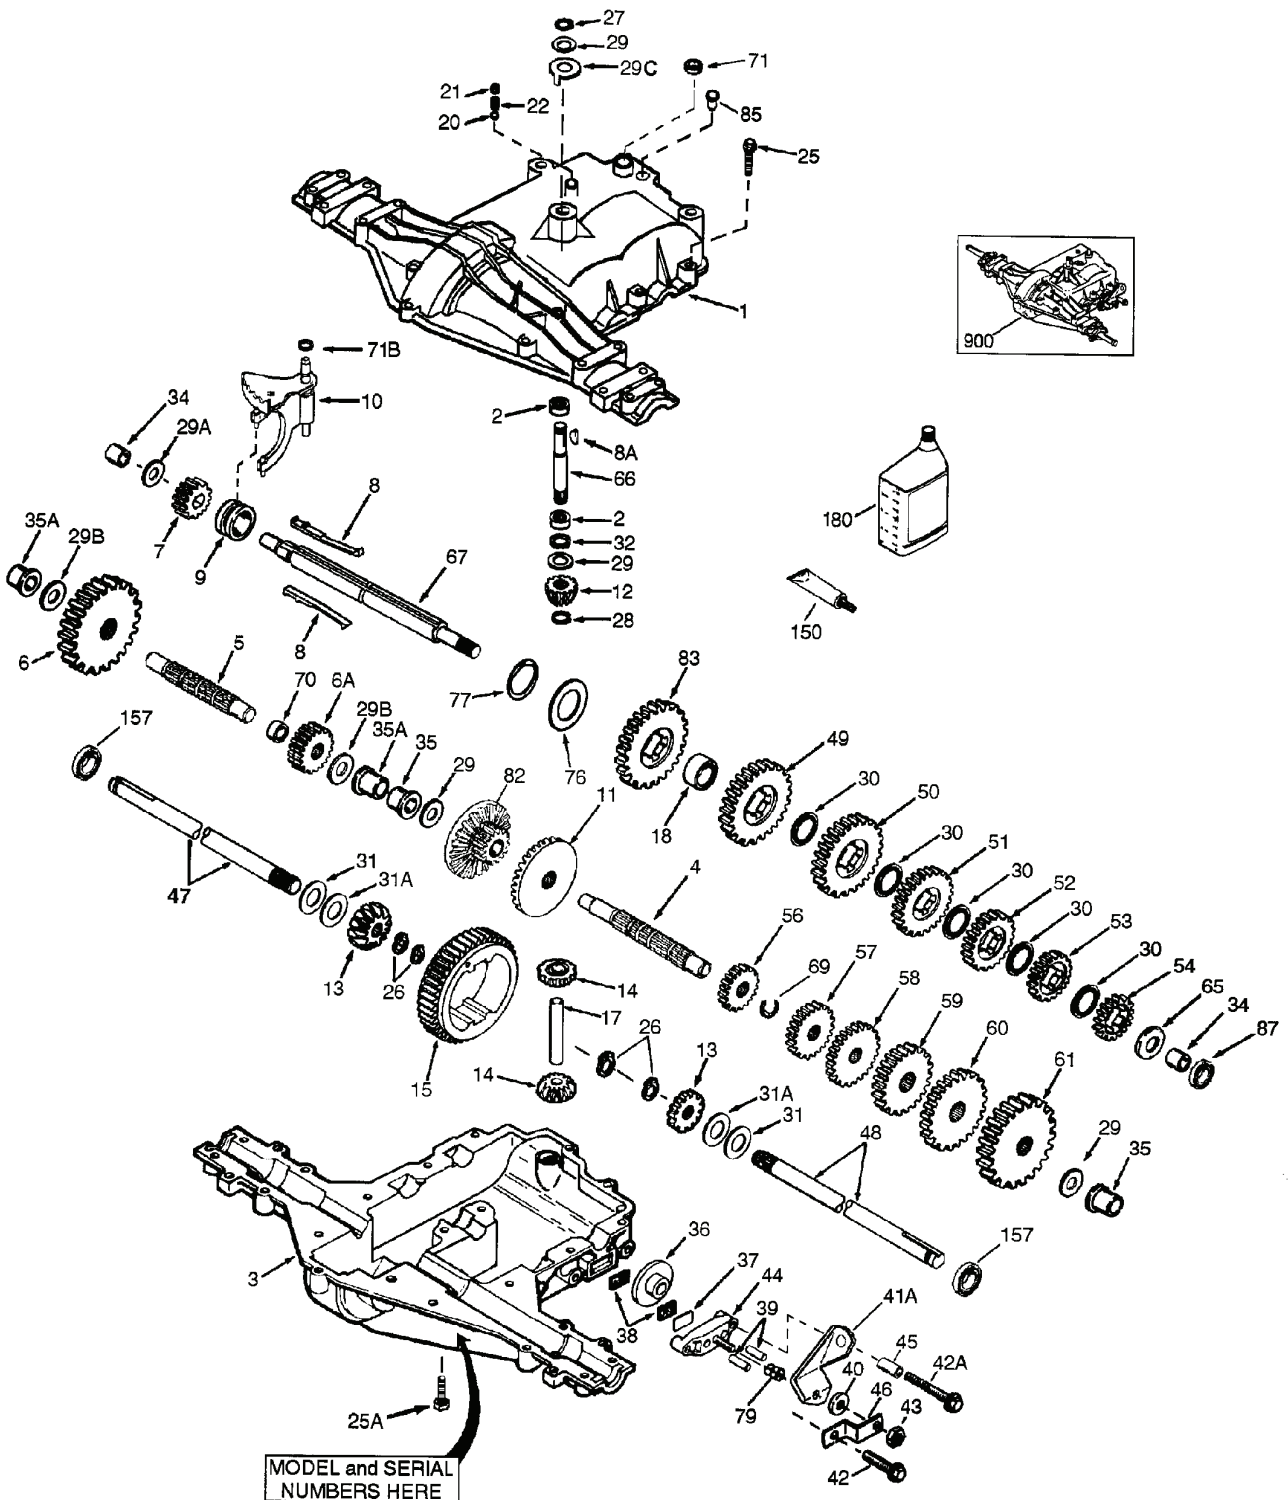

REPAIR PARTS

TRACTOR - - MODEL NO. YT150 (HEYT150H) PRODUCT NO. 954 17 00-04

PEERLESS TRANSAXLE - MODEL NUMBER 206-508B

REF.	PART NO.	DESCRIPTION	REMARK	QTY.	KIT
1	772147	DECKEL		1	
2	780086A	BEARING		1	
3	770128	TOOL		1	
4	776395			1	
5	776409			1	
6	778364	ZAHNRAD		1	
6A	778369			1	
7	778330			1	
8	792180	SCHALTKEIL		1	
8A	792047	WEDGE		1	
9	784352			1	
10	784378	STANGE+GABEL		1	
11	778334			1	
12	778309			1	
13	778368			1	
14	778367			1	
15	778370	SCREW		1	
17	786188	SHAFT		1	
18	786102			1	
20	792077	BALL		1	
21	792078			1	
22	792079	SPRING		1	
25	792073A			1	
25A	792177			1	
26	792125			1	
27	792035			1	
28	788040	RING		1	
29	780072			1	
29A	780160			1	
29B	780051	WASHER		1	
29C	780199	WASHER		1	
30	780108	TOOL		1	
31	780001			1	
31A	780195			1	
32	788083	SIMMERING		1	
34	780194	BUSHING		1	
35	780193			1	
35A	780197	PISTON		1	
36	790075	WASHER		1	
37	790007	PLATE		1	
38	799021	BRAKE LINING		1	
39	786026	STIFT		1	
40	792076A			1	
41A	790079	BRAKE LEVER		1	
42	792073A			1	
42A	792085A			1	
43	792075			1	
44	790025	BREMSGEH[USE		1	
45	786066			1	
46	786086			1	
47	774690	ACHSE F_R GETRIEBE MST206-546		1	
48	774691			1	
49	778356			1	
50	778338	GEAR WHEEL		1	
51	778354			1	
52	778352	GANGRAD 19ZAHN		1	
53	778350	GANGRAD 16ZAHN		1	
54	778346			1	
56	778355			1	
57	778337	GEAR WHEEL		1	
58	778353			1	
59	778351			1	
60	778349			1	
61	778345	WHEEL		1	
65	780189			1	
66	776422	INPUT WELLE		1	
67	776396			1	
69	792170	RING		1	
70	786187			1	
71	788069	SEALING RING		1	
71B	788092	O-RING		1	
76	780090			1	
77	788078A			1	
79	792144	SPRING		1	
82	778333			1	
83	778338	GEAR WHEEL		1	
85	792154			1	
87	788089	SIMMERRING		1