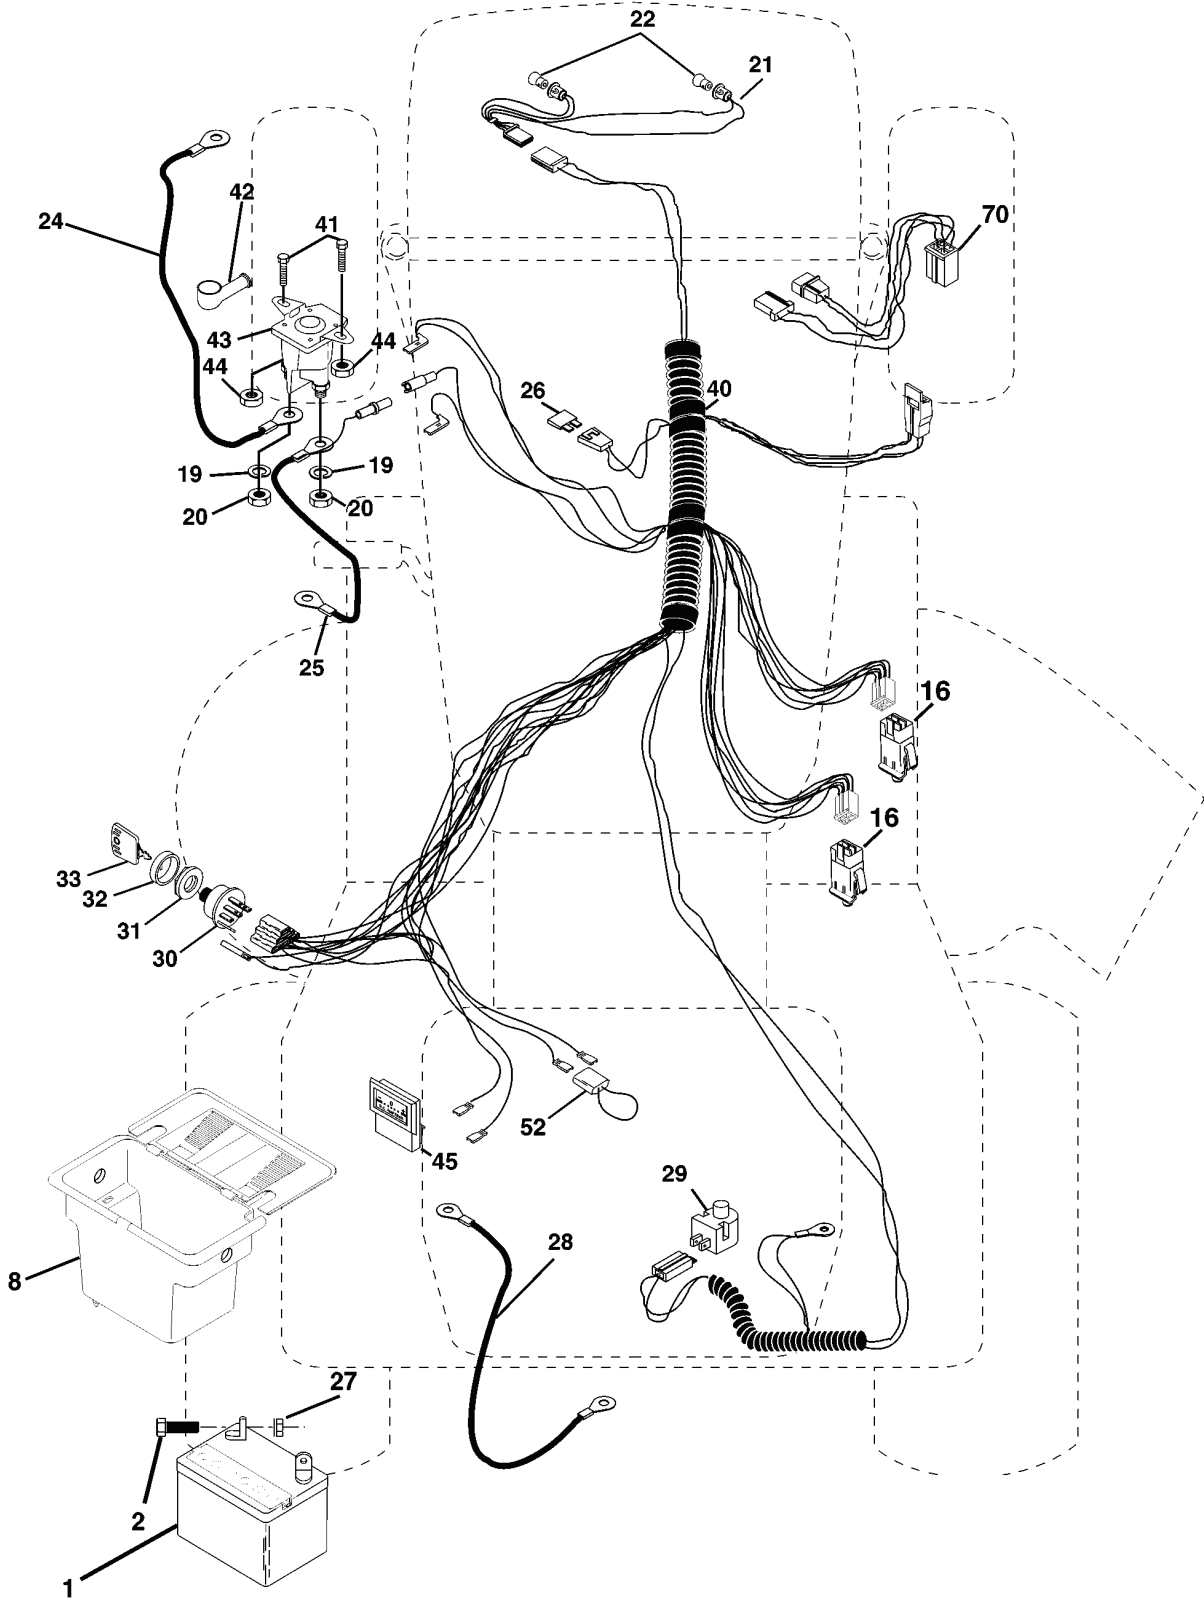

REPAIR PARTS

TRACTOR -- MODEL NO. YT150 (HEYT150H) PRODUCT NO. 954 17 00-04

ELECTRICAL

REF.	PART NO.	DESCRIPTION	REMARK	QTY.	KIT
1	532144925	BATTERY		1	
2	874760412	BOLT		1	
8	532156417	BOX		1	
16	532153664	SWITCH		1	
19	810090400	WASHER		1	
20	873350400	NUT		1	
21	532136850	HARNESS		1	
22	532004152	BULB		1	
24	532124780	CABLE		1	
25	532146147	CABLE		1	
26	532108824	FUSE		1	
27	73510400	NUT		1	
28	532124773	CABLE		1	
29	532121305	SWITCH		1	
30	532140301	SWITCH		1	
31	532124211	NUT		1	
32	532141226	COVER		1	
33	532122147	KEY		1	
40	532156442	CABLE ASSY		1	
41	871110408	BOLT		1	
42	532131563	COVER		1	
43	532145673	SOLENOID		1	
44	873640400	NUT		1	
45	532121433	AMPEREMETER		1	
52	532141940	WIRE		1	
70	532140422	HARNESS		1