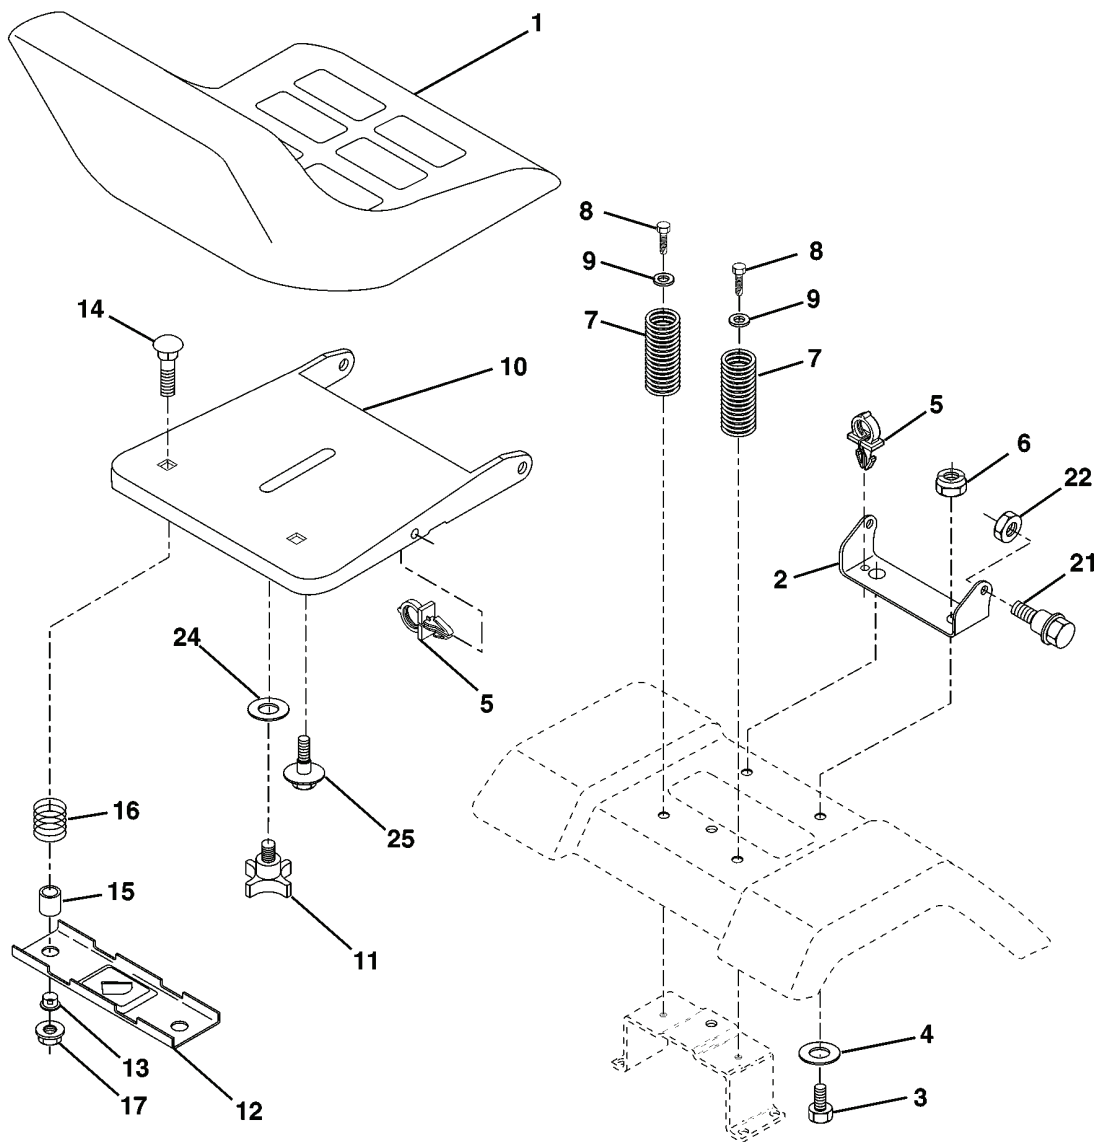

YT150, HEYT150H, 954170004, 1996-01

SPARE PARTS LIST

REPAIR PARTS

TRACTOR - - MODEL NO. YT150 (HEYT150H) PRODUCT NO. 954 17 00-04
SEAT ASSEMBLY

REF.	PART NO.	DESCRIPTION	REMARK	QTY.	KIT
1	532140839	SEAT		1	
2	532140551	BRACKET		1	
3	874760616	BOLT		1	
4	819131610	WASHER		1	
5	532145006	CLIP		1	
6	873800600	NUT		1	
7	532124181	SPRING		1	
8	817490616	SCREW		1	
9	819131614	WASHER		1	
10	532155925	BRACKET		1	
11	532120068	KNOB		1	
12	532121246	BRACKET		1	
13	532121248	BUSHING		1	
14	872050412	BOLT		1	
15	532134300	SPACER		1	
16	532121250	SPRING		1	
17	532123976	LOCKNUT		1	
21	532153236	SCREW		1	
22	873800500	LOCK NUT		1	
24	819171912	WASHER		1	
25	532127018	BOLT		1	

REPAIR PARTS

TRACTOR - - MODEL NO. YT150 (HEYT150H) PRODUCT NO. 954 17 00-04
ENGINE

OPTIONAL EQUIPMENT
Spark Arrester

REF.	PART NO.	DESCRIPTION	REMARK	QTY.	KIT
1	532141359	CONTROL		1	
2	817720410	SCREW		1	
4	532137352	MUFFLER		1	
13	532272293	GASKET		1	
14	813280324	PIPE		1	
15	813200300	ELBOW		1	
16	811050600	WASHER		1	
23	532159880	PROTECTOR		1	
29	532137180	SPARK ARRESTER KIT		1	
31	532161911	TANK		1	
32	532140527	FUEL CAP		1	
33	532123487	HOSE CLAMP		1	
35	817490512	SCREW		1	
37	532137040	HOSE		1	
40	532124028	BUSHING		1	
44	817490412	SCREW		1	
46	819091416	WASHER		1	
62	810040500	WASHER		1	
66	532127951	MOVEMENT LIMITER		1	
72	871070512	BOLT		1	
78	817490620	SCREW		1	
81	532128861	NUT		1	

REPAIR PARTS

TRACTOR - - MODEL NO. YT150 (HEYT150H) PRODUCT NO. 954 17 00-04

WHEELS & TIRES

REF.	PART NO.	DESCRIPTION	REMARK	QTY.	KIT
1	532059192	CAP VALVE		1	
2	532065139	NIPPLE		1	
3	532106222	TIRE		1	
4	532059904	HOSE		1	
5	532138336	RIM		1	
6	532124957	FITTING		1	
7	532124959	BEARING		1	
8	532138337	RIM.SPROCKET		1	
9	532122082	TIRE		1	
10	532124926	HOSE		1	
11	532104757	HUB CAP		1	
--	532144334	SEALING FOAM		1	