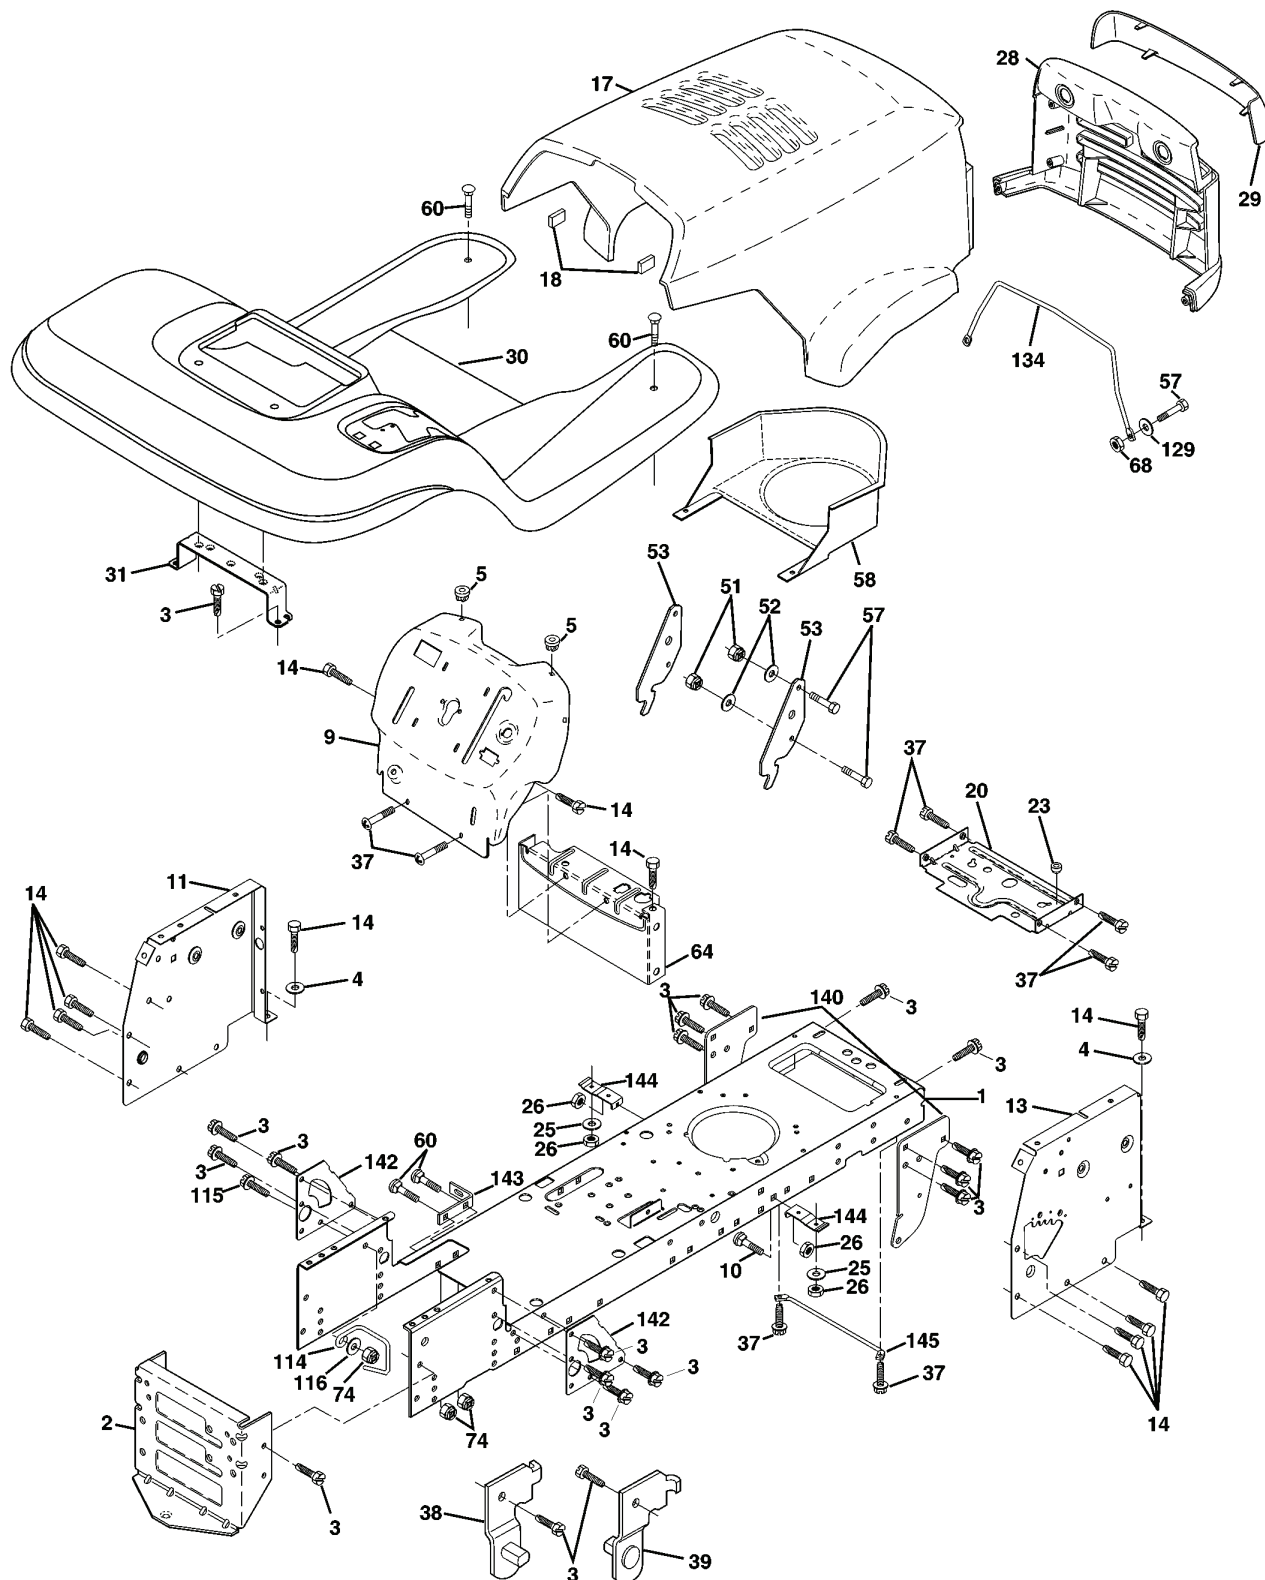

REPAIR PARTS

TRACTOR - - MODEL NO. YT150 (HEYT150H) PRODUCT NO. 954 17 00-04

CHASSIS AND ENCLOSURES

REF.	PART NO.	DESCRIPTION	REMARK	QTY.	KIT
1	532160392	CHASSIS		1	
2	532140356	DRAWBAR		1	
3	817490612	SCREW		1	
4	819131216	WASHER		1	
5	532155272	DAMPER		1	
9	532163677	PANEL		1	
10	872140608	BOLT		1	
11	532155927	PLATE		1	
13	532155936	PLATE		1	
14	817490608	SCREW		1	
17	532156051	HOOD		1	
18	532126938	DAMPER		1	
20	532156437	PLATE		1	
23	532124028	BUSHING		1	
25	819131312	WASHER		1	
26	873800600	NUT		1	
28	532149776	GRILL		1	
29	532149777	LENS		1	
30	532156489	GUARD		1	
31	532139976	BRACKET		1	
37	817490508	SCREW		1	
38	532139886	BRACKET		1	
39	532139887	BRACKET		1	
51	873800400	NUT		1	
52	819091416	WASHER		1	
53	532150067	BRACKET		1	
57	874780412	BOLT		1	
58	532150127	AIR CONDUCTOR		1	
60	872140606	BOLT		1	
64	532154798	PANEL		1	
68	873510400	NUT		1	
74	873680600	NUT		1	
114	532158112	BELT GUIDE		1	
115	817490620	SCREW		1	
116	81913614			1	
122	819131614	WASHER		1	
129	819091016	WASHER		1	
134	532160219	ROD		1	
140	532158418	BRACKET		1	
142	532156095	PLATE		1	
143	532154966	BRACKET		1	
144	532154207	HOLDER		1	
145	532156524	SHAFT		1	
--	532005479	PLUG		1