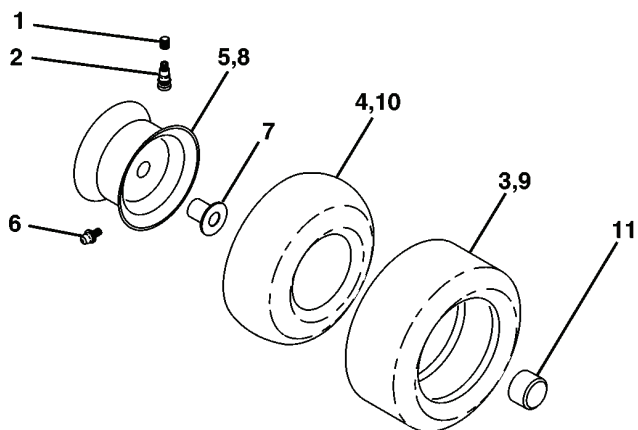

YT150, HEYT150H, 954170004, 1996-01

SPARE PARTS LIST

REPAIR PARTS

TRACTOR - - MODEL NO. YT150 (HEYT150H) PRODUCT NO. 954 17 00-04
SEAT ASSEMBLY

REF.	PART NO.	DESCRIPTION	REMARK	QTY.	KIT
1	532140839	SEAT		1	
2	532140551	BRACKET		1	
3	874760616	BOLT		1	
4	819131610	WASHER		1	
5	532145006	CLIP		1	
6	873800600	NUT		1	
7	532124181	SPRING		1	
8	817490616	SCREW		1	
9	819131614	WASHER		1	
10	532155925	BRACKET		1	
11	532120068	KNOB		1	
12	532121246	BRACKET		1	
13	532121248	BUSHING		1	
14	872050412	BOLT		1	
15	532134300	SPACER		1	
16	532121250	SPRING		1	
17	532123976	LOCKNUT		1	
21	532153236	SCREW		1	
22	873800500	LOCK NUT		1	
24	819171912	WASHER		1	
25	532127018	BOLT		1	

REPAIR PARTS

TRACTOR - - MODEL NO. YT150 (HEYT150H) PRODUCT NO. 954 17 00-04
ENGINE

OPTIONAL EQUIPMENT
Spark Arrester

REF.	PART NO.	DESCRIPTION	REMARK	QTY.	KIT
1	532141359	CONTROL		1	
2	817720410	SCREW		1	
4	532137352	MUFFLER		1	
13	532272293	GASKET		1	
14	813280324	PIPE		1	
15	813200300	ELBOW		1	
16	811050600	WASHER		1	
23	532159880	PROTECTOR		1	
29	532137180	SPARK ARRESTER KIT		1	
31	532161911	TANK		1	
32	532140527	FUEL CAP		1	
33	532123487	HOSE CLAMP		1	
35	817490512	SCREW		1	
37	532137040	HOSE		1	
40	532124028	BUSHING		1	
44	817490412	SCREW		1	
46	819091416	WASHER		1	
62	810040500	WASHER		1	
66	532127951	MOVEMENT LIMITER		1	
72	871070512	BOLT		1	
78	817490620	SCREW		1	
81	532128861	NUT		1	

REPAIR PARTS

TRACTOR - - MODEL NO. YT150 (HEYT150H) PRODUCT NO. 954 17 00-04

WHEELS & TIRES

REF.	PART NO.	DESCRIPTION	REMARK	QTY.	KIT
1	532059192	CAP VALVE		1	
2	532065139	NIPPLE		1	
3	532106222	TIRE		1	
4	532059904	HOSE		1	
5	532138336	RIM		1	
6	532124957	FITTING		1	
7	532124959	BEARING		1	
8	532138337	RIM.SPROCKET		1	
9	532122082	TIRE		1	
10	532124926	HOSE		1	
11	532104757	HUB CAP		1	
--	532144334	SEALING FOAM		1	