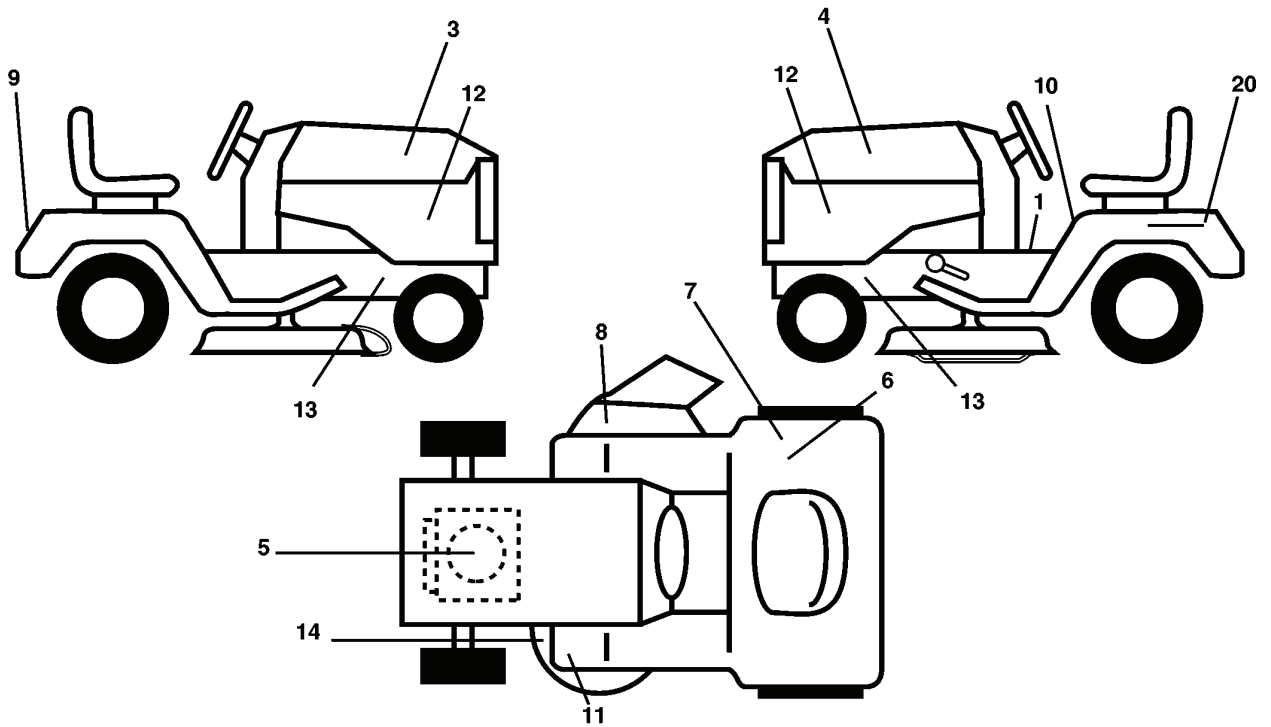

REPAIR PARTS

TRACTOR - - MODEL NO. YT150 (HEYT150H) PRODUCT NO. 954 17 00-04

DECALS

REF.	PART NO.	DESCRIPTION	REMARK	QTY.	KIT
1	532140837	DECAL		1	
3	532151548	DECAL		1	
4	532151549	DECAL		1	
5	532273216	DECAL		1	
6	532125690	DECAL		1	
7	532145437	DECAL		1	
8	532145494	DECAL		1	
9	532150617	DECAL		1	
10	532145498	DECAL		1	
11	532159737	DECAL		1	
12	532159713	DECAL		1	
13	532159736	DECAL		1	
14	532160396	DECAL		1	
20	532145005	DECAL		1	
--	532154515	FOOT REST		1	
--	532154516	FOOT REST		1	
--	532138311	DECAL		1	
--	532162598	DECAL		1	
--	532156826	OPERATORS MANUAL		1	
--	532156827	OPERATORS MANUAL		1	
--	LBD48	SNOW BLADE		1	
--	LSB42			1	
--	LC05	WHEEL WEIGHTS (PAIR)		1	
--	MK420	KIT.MULCHING 42" VENTED		1	
--	GWN42	GAGE WHEEL KIT 42 IN DECK		1	
--	CE42	9540406-04 GRASS CATCHER 42 LT		1